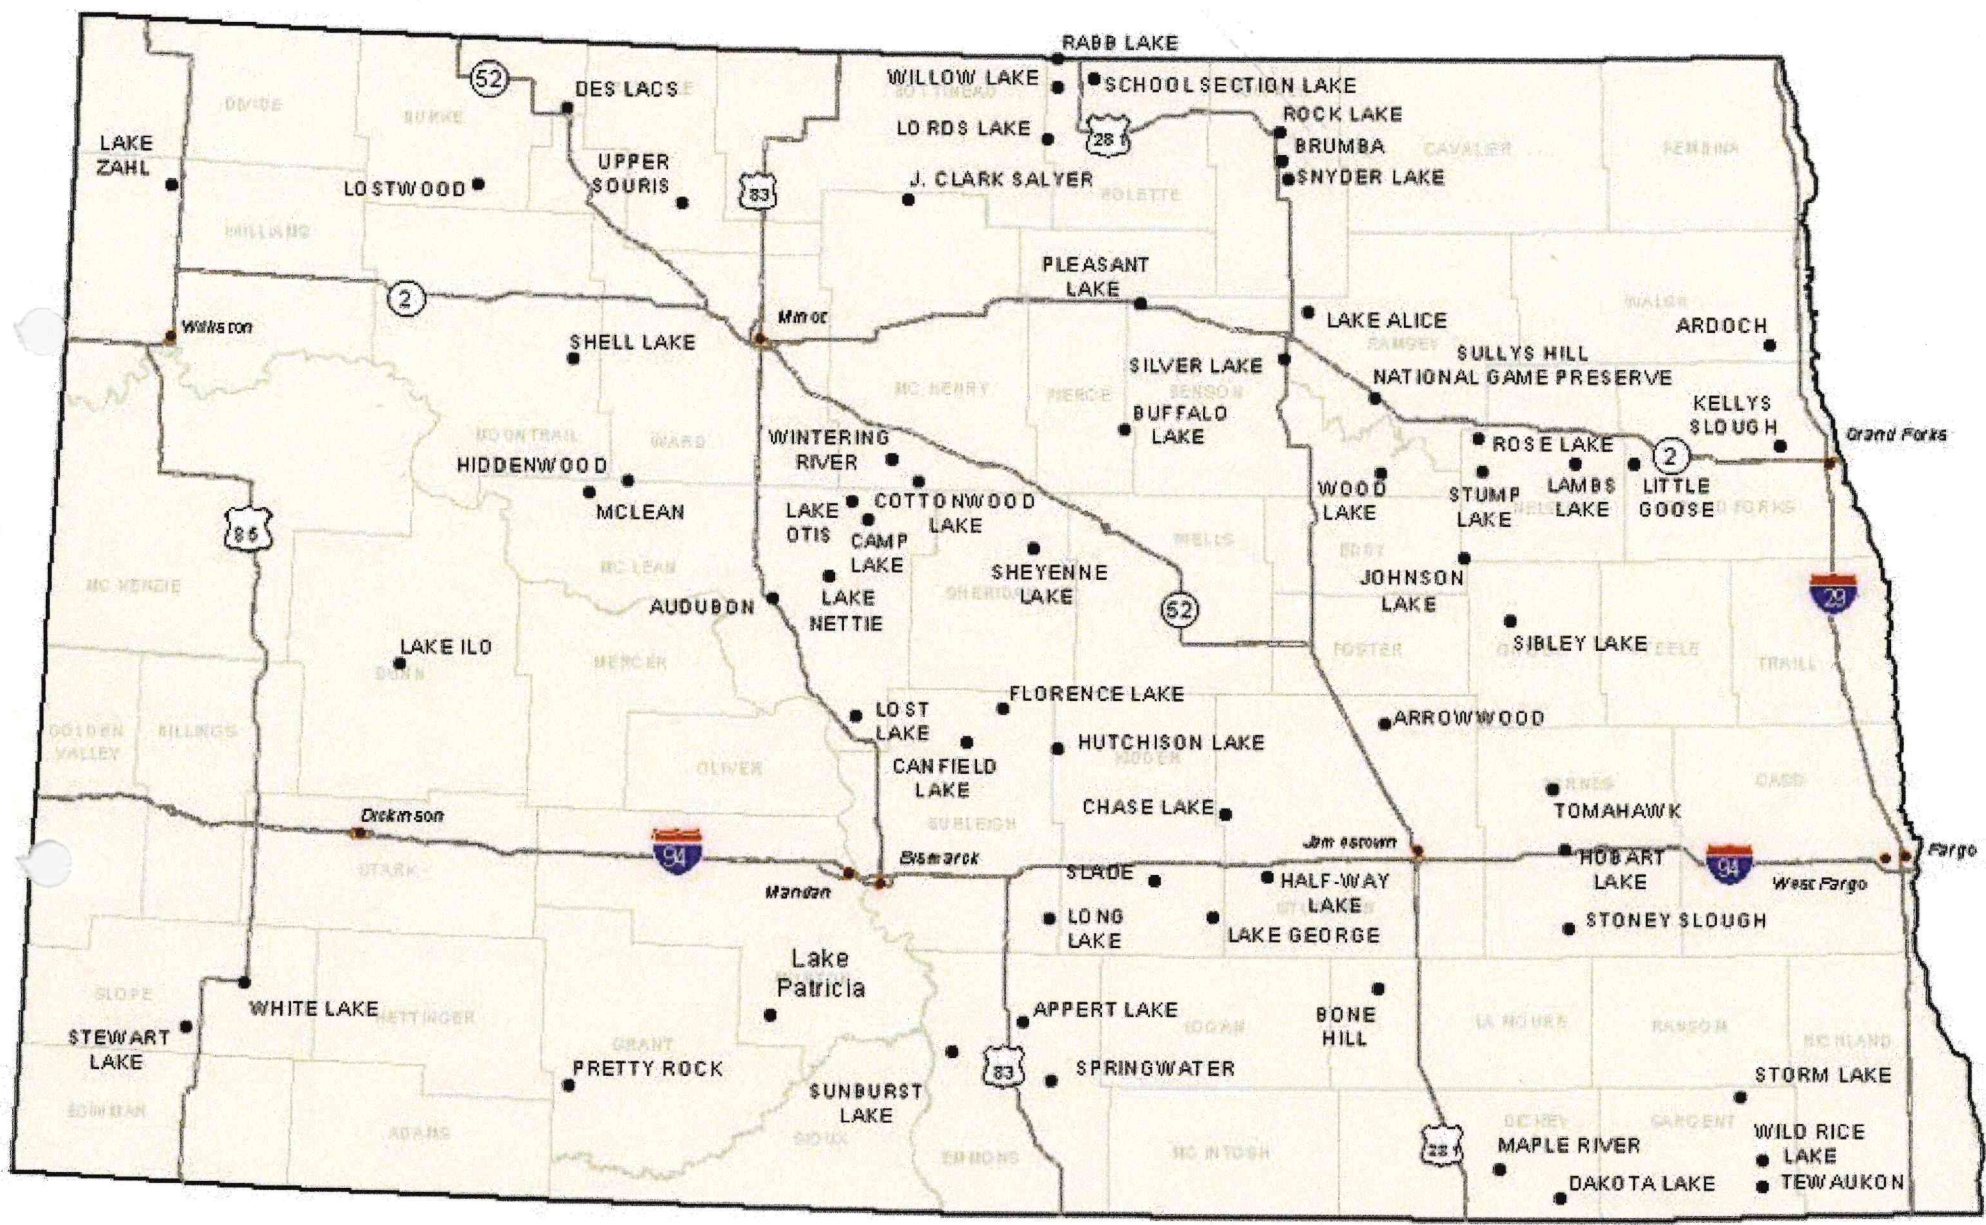

LAKE ZAHL

LOSTWOOD

DES LACS

UPPER SOURIS

WILLOW LAKE

LORDS LAKE

J. CLARK SALYER

RABB LAKE

SCHOOL SECTION LAKE

ROCK LAKE

BRUMBA

SNYDER LAKE

2

83

PLEASANT LAKE

SHELL LAKE

Mandan

SILVER LAKE

LAKE ALICE

SULLYS HILL NATIONAL GAME PRESERVE

ARDOCH

Grand Forks

85

HIDDENWOOD

WINTERING RIVER

BUFFALO LAKE

ROSE LAKE

KELLYS SLOUGH

STUMP LAKE

LAMBS LAKE

WOOD LAKE

JOHNSON LAKE

LITTLE GOOSE

LAKE ILO

MCLEAN

LAKE OTIS

CAMP LAKE

COTTONWOOD LAKE

LAKE NETTIE

SHEYENNE LAKE

52

WOOD LAKE

JOHNSON LAKE

STUMP LAKE

LAMBS LAKE

JOHNSON LAKE

SIBLEY LAKE

AUDUBON

LOST LAKE

FLORENCE LAKE

HUTCHISON LAKE

CHASE LAKE

ARROWWOOD

OLIVER

CANFIELD LAKE

SLADE

LONG LAKE

LAKE GEORGE

TOMAHAWK

HOBART LAKE

STONEY SLOUGH

Dickinson

94

Mandan

Bismarck

Jamestown

94

West Fargo

Fargo

STEWART LAKE

WHITE LAKE

Lake Patricia

PRETTY ROCK

SUNBURST LAKE

83

APPERT LAKE

SPRINGWATER

BONE HILL

MAPLE RIVER

DAKOTA LAKE

STORM LAKE

WILD RICE LAKE

TEWAUKON

287