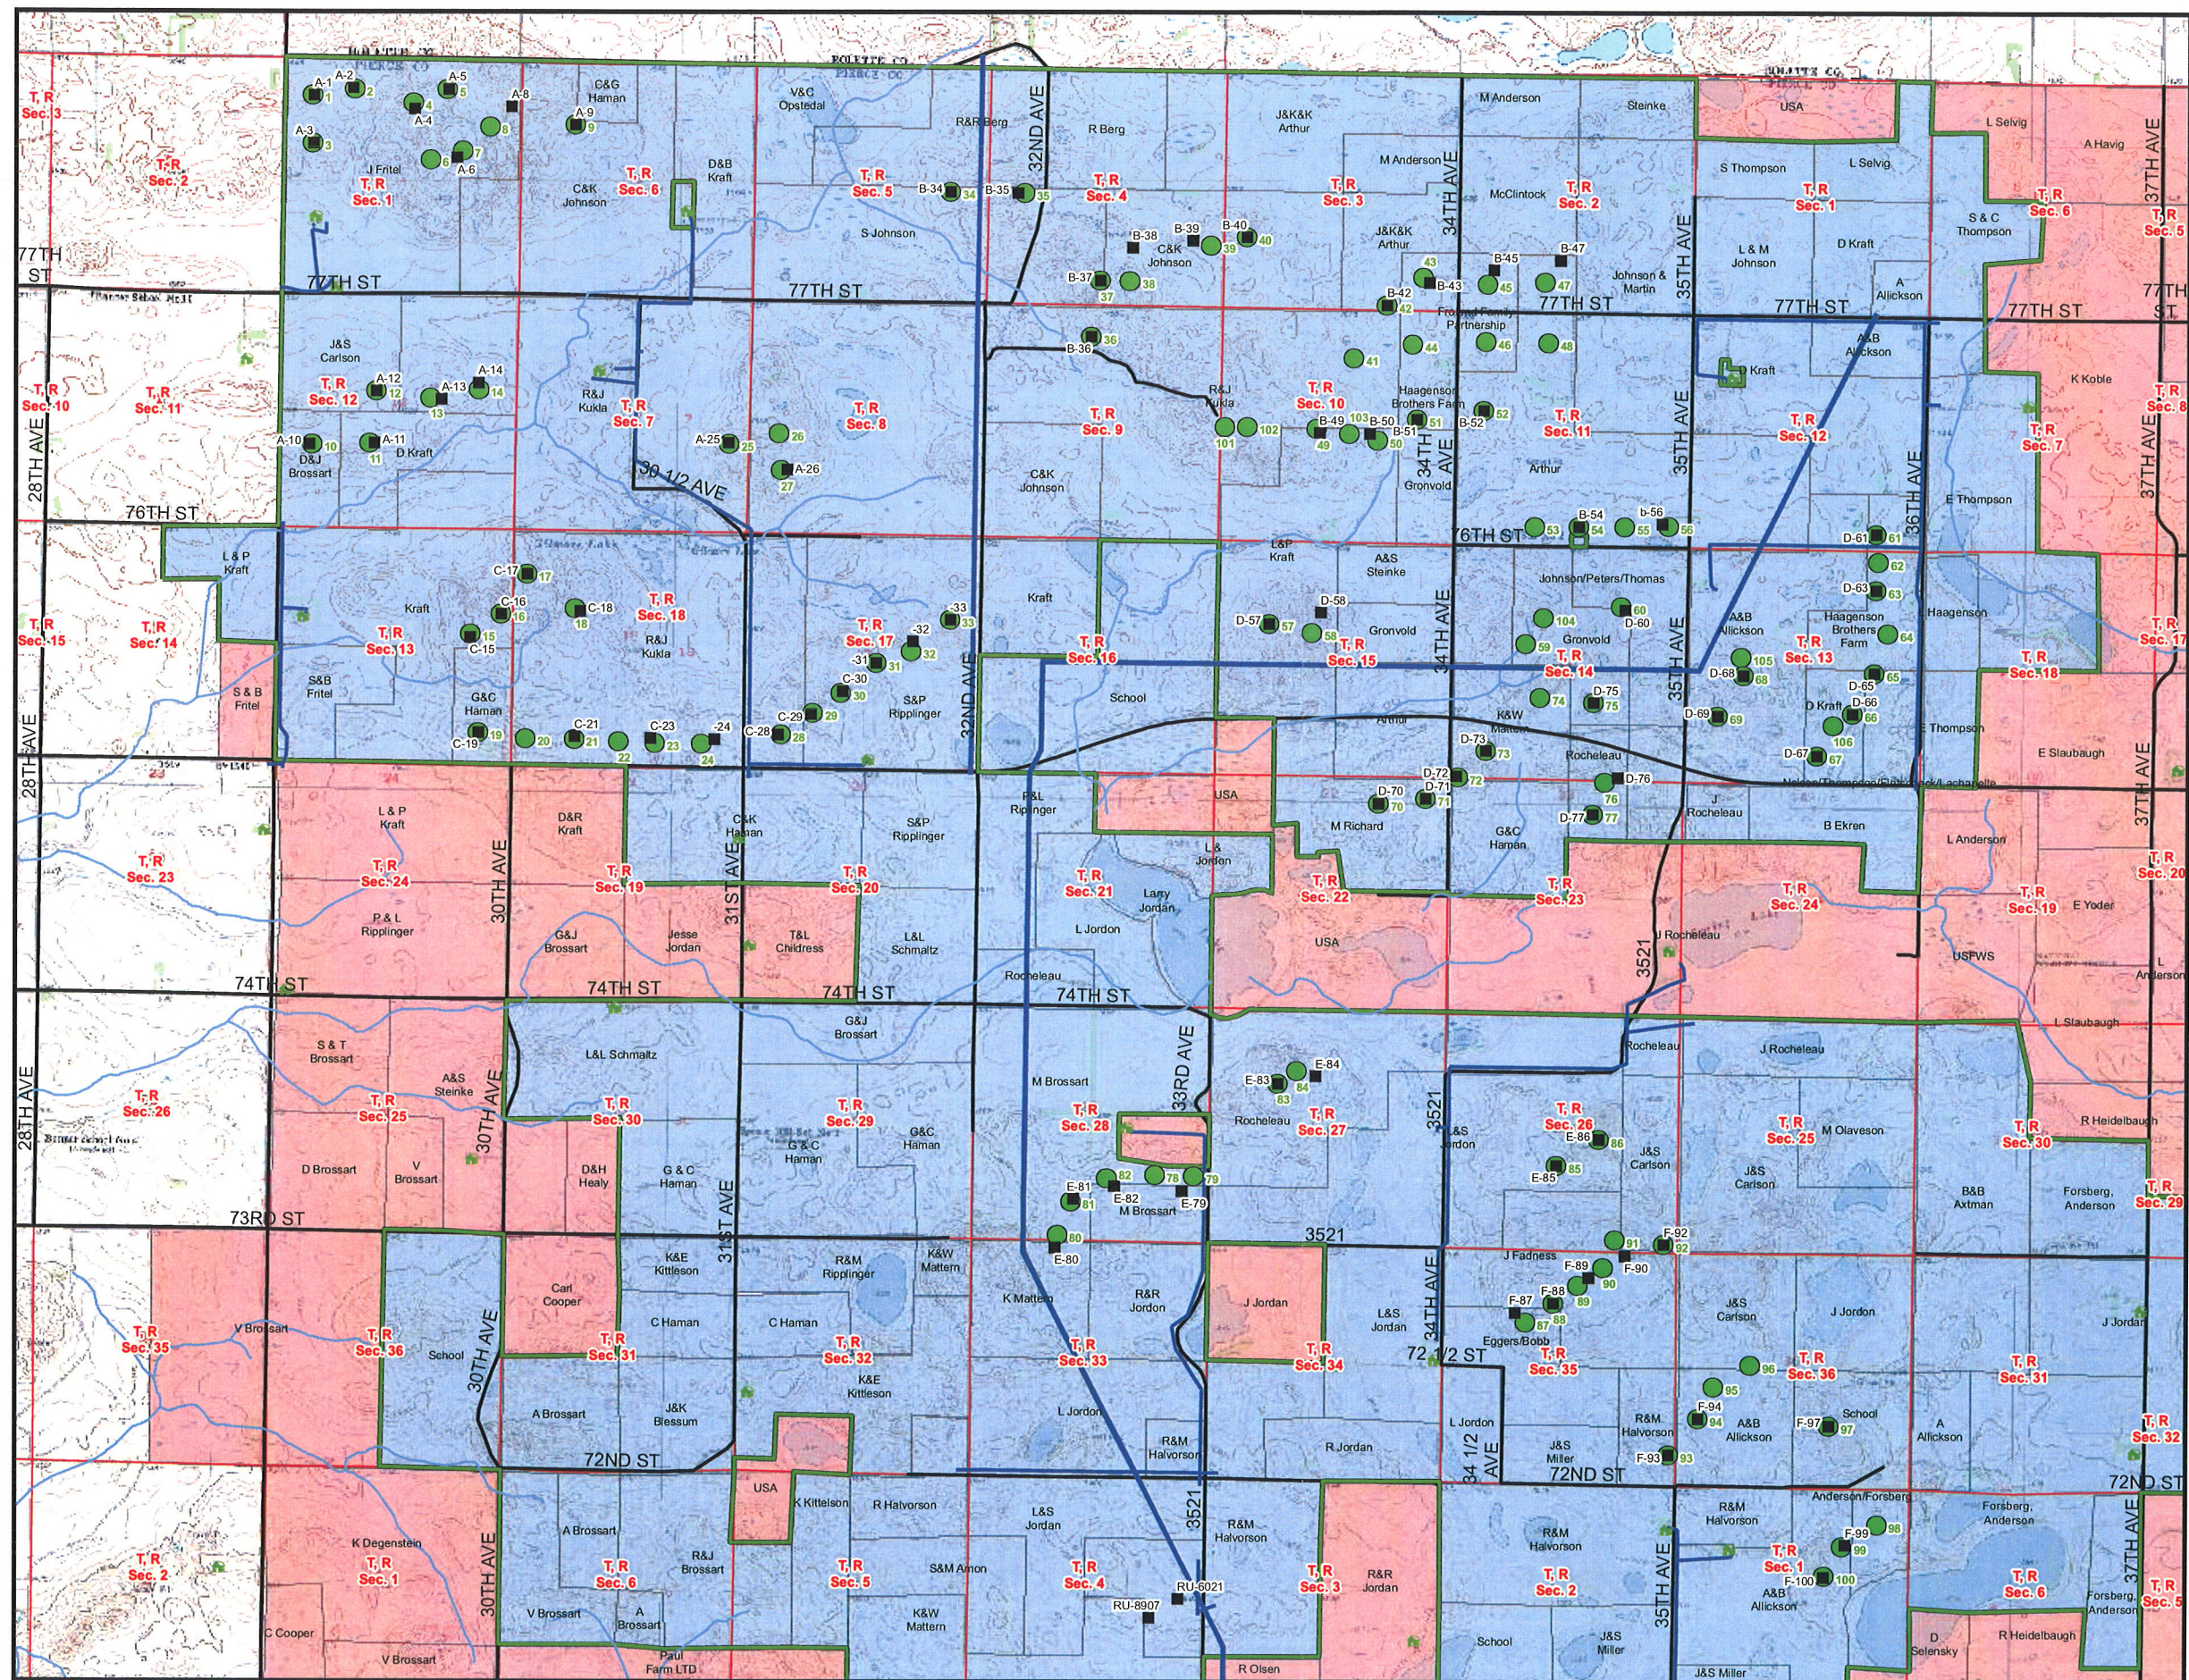

Layout Comparison Map

Rugby Wind Project

- ### Legend
- Permitted GE Layout
 - Proposed G87/S88 Turbines
 - 🏠 Homes
 - Existing Transmission Line
 - ~ Rivers/Streams
 - Roads
 - Substation
 - Site Boundary
 - Taxlots
 - Section Line
- Site Control
- Leased
 - School
 - No Lease