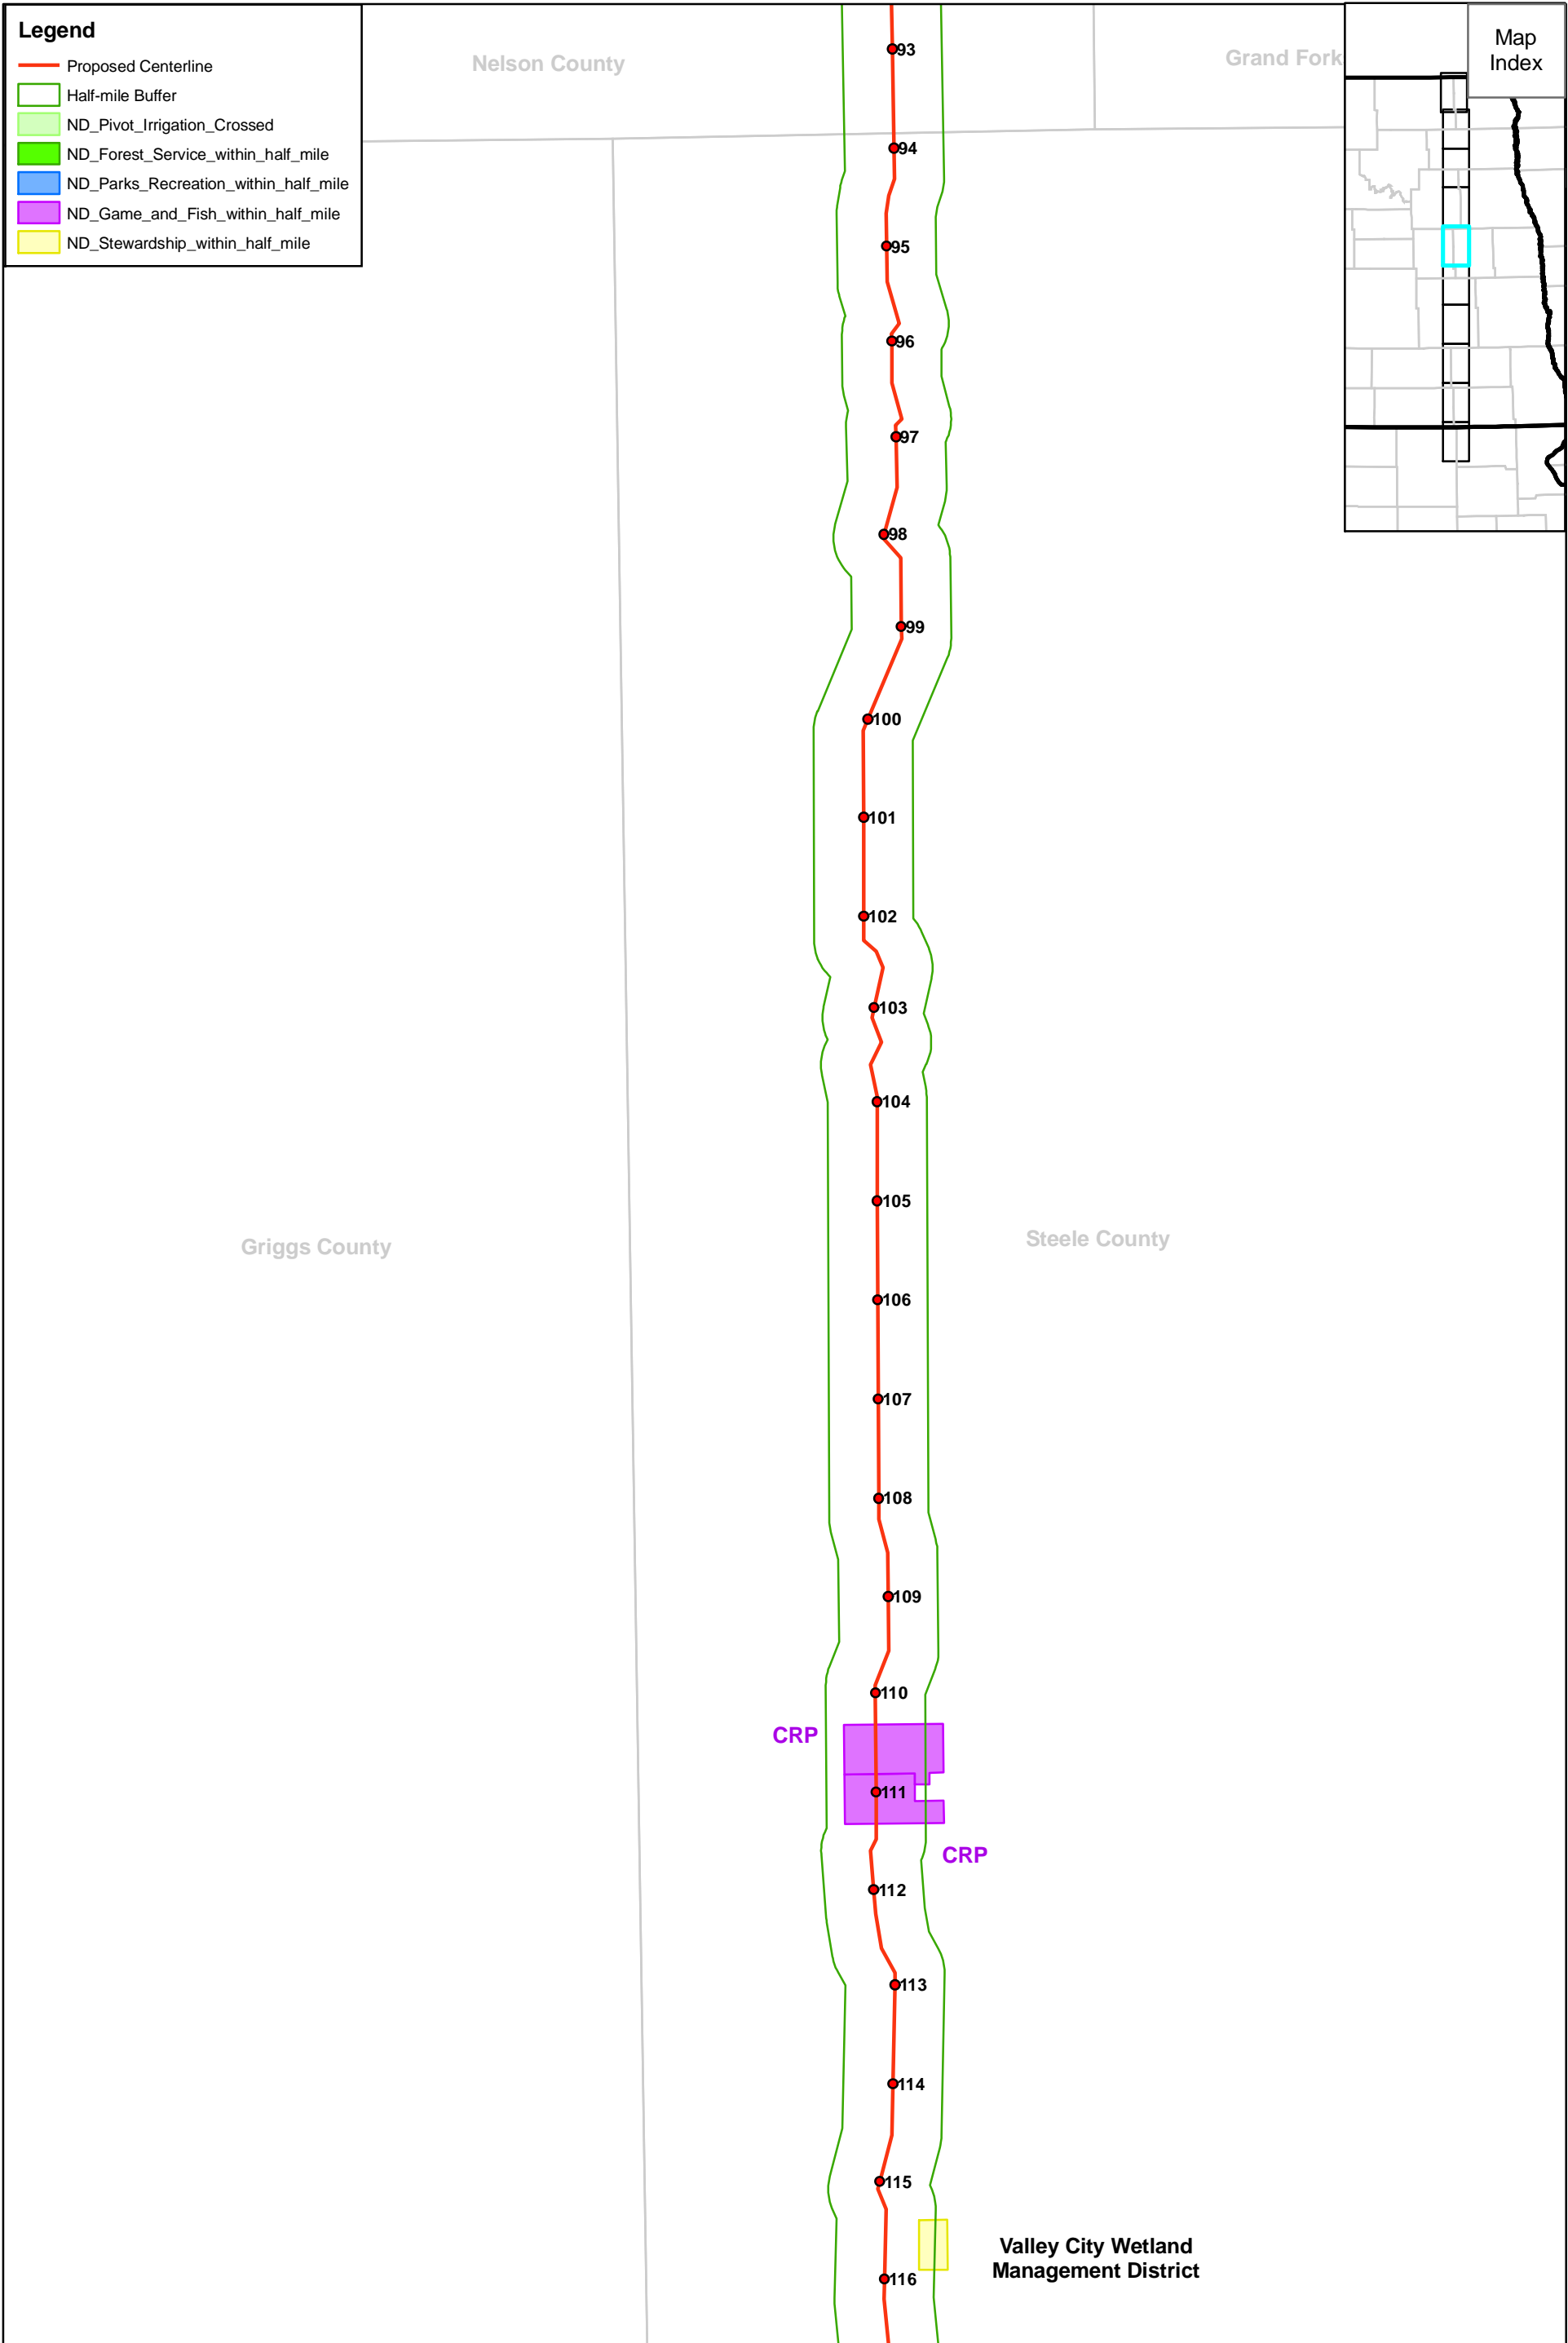

CRP - Conservation Reserve Program
 FOR - Forest
 HAB - Habitat
 WLP - Wildlife Preserve
 WMA - Wildlife Management Area

Keystone Pipeline Project

TransCanada
In business to deliver

Map 2 of 10
 Avoidance and Exclusion Areas
 (North Dakota)

CRP - Conservation Reserve Program
FOR - Forest
HAB - Habitat
WLP - Wildlife Preserve
WMA - Wildlife Management Area

Keystone Pipeline Project

Map 3 of 10
Avoidance and Exclusion Areas
(North Dakota)

Legend

CRP - Conservation Reserve Program
 FOR - Forest
 HAB - Habitat
 WLP - Wildlife Preserve
 WMA - Wildlife Management Area

Keystone Pipeline Project

Map 4 of 10
 Avoidance and
 Exclusion Areas
 (North Dakota)

CRP - Conservation Reserve Program
 FOR - Forest
 HAB - Habitat
 WLP - Wildlife Preserve
 WMA - Wildlife Management Area

Keystone Pipeline Project

Map 5 of 10
 Avoidance and Exclusion Areas
 (North Dakota)