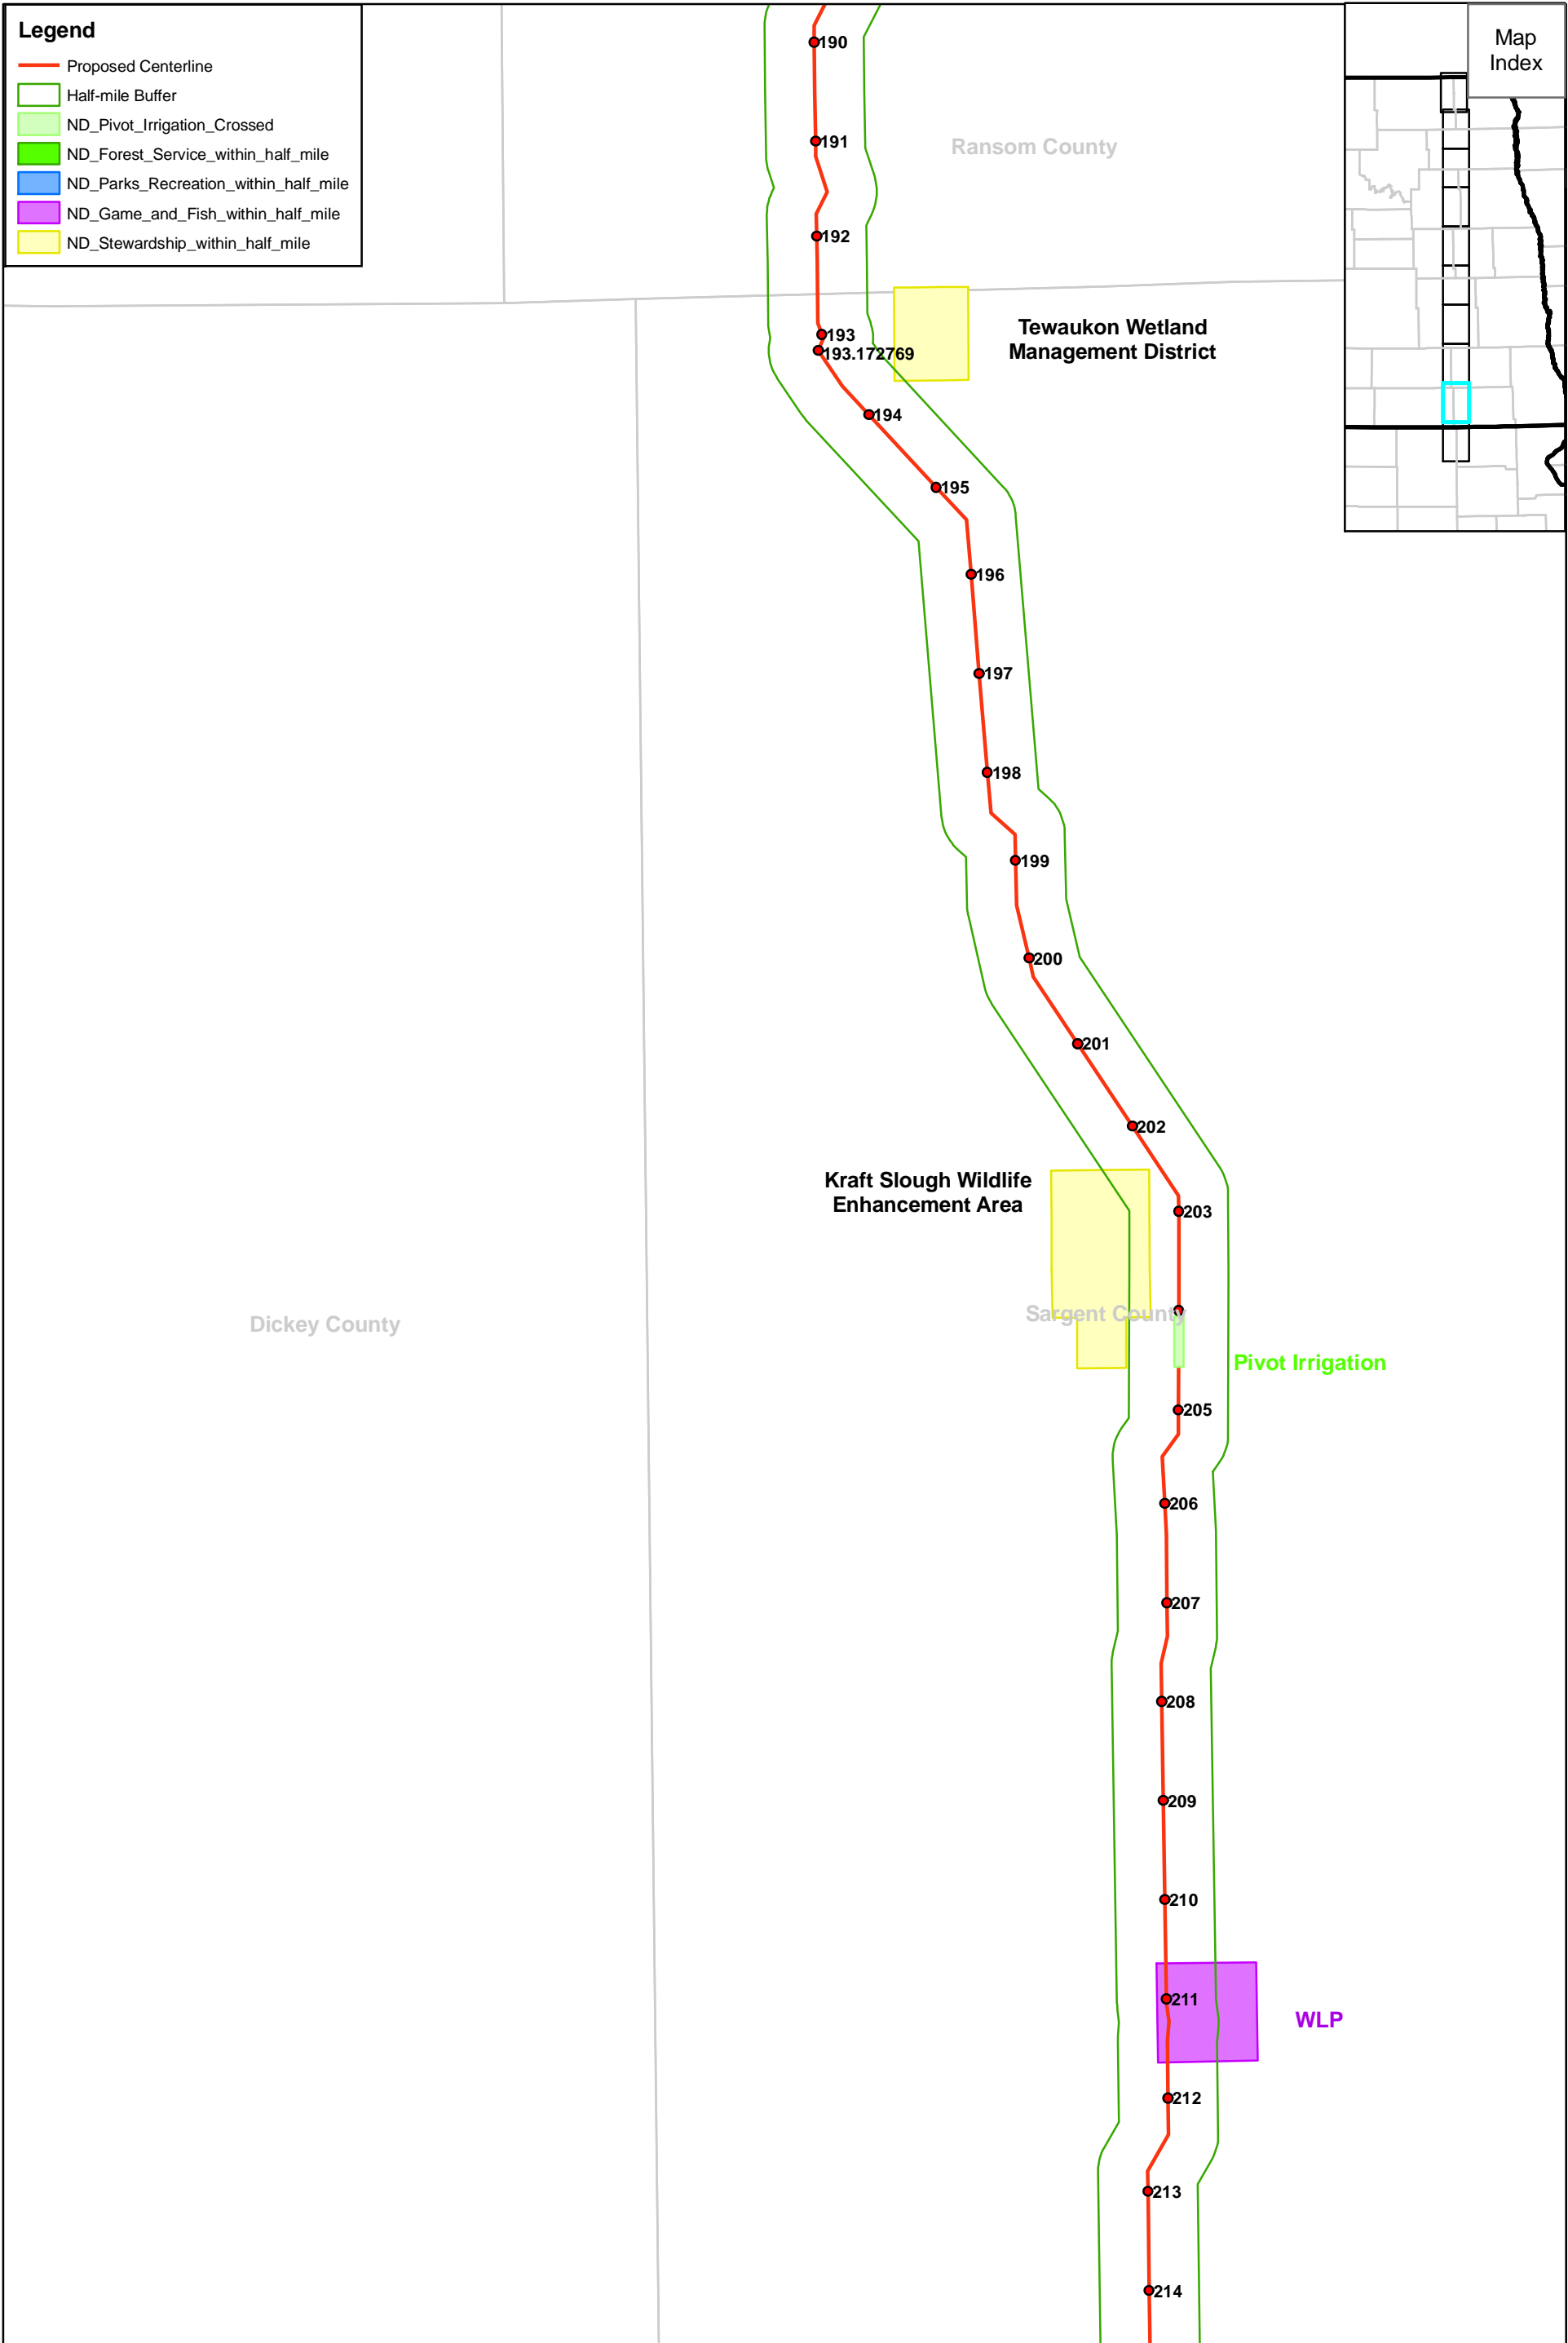

CRP - Conservation Reserve Program
 FOR - Forest
 HAB - Habitat
 WLP - Wildlife Preserve
 WMA - Wildlife Management Area

Keystone Pipeline Project

Map 5 of 10
 Avoidance and Exclusion Areas
 (North Dakota)

CRP - Conservation Reserve Program
 FOR - Forest
 HAB - Habitat
 WLP - Wildlife Preserve
 WMA - Wildlife Management Area

Keystone Pipeline Project

In business to deliver

Map 6 of 10
 Avoidance and Exclusion Areas
 (North Dakota)

Map 7 of 10
Avoidance and Exclusion Areas
(North Dakota)

Legend

- Proposed Centerline
- Half-mile Buffer
- ND_Pivot_Irrigation_Crossed
- ND_Forest_Service_within_half_mile
- ND_Parks_Recreation_within_half_mile
- ND_Game_and_Fish_within_half_mile
- ND_Stewardship_within_half_mile

CRP - Conservation Reserve Program
 FOR - Forest
 HAB - Habitat
 WLP - Wildlife Preserve
 WMA - Wildlife Management Area

Keystone Pipeline Project

Map 8 of 10
 Avoidance and Exclusion Areas
 (North Dakota)