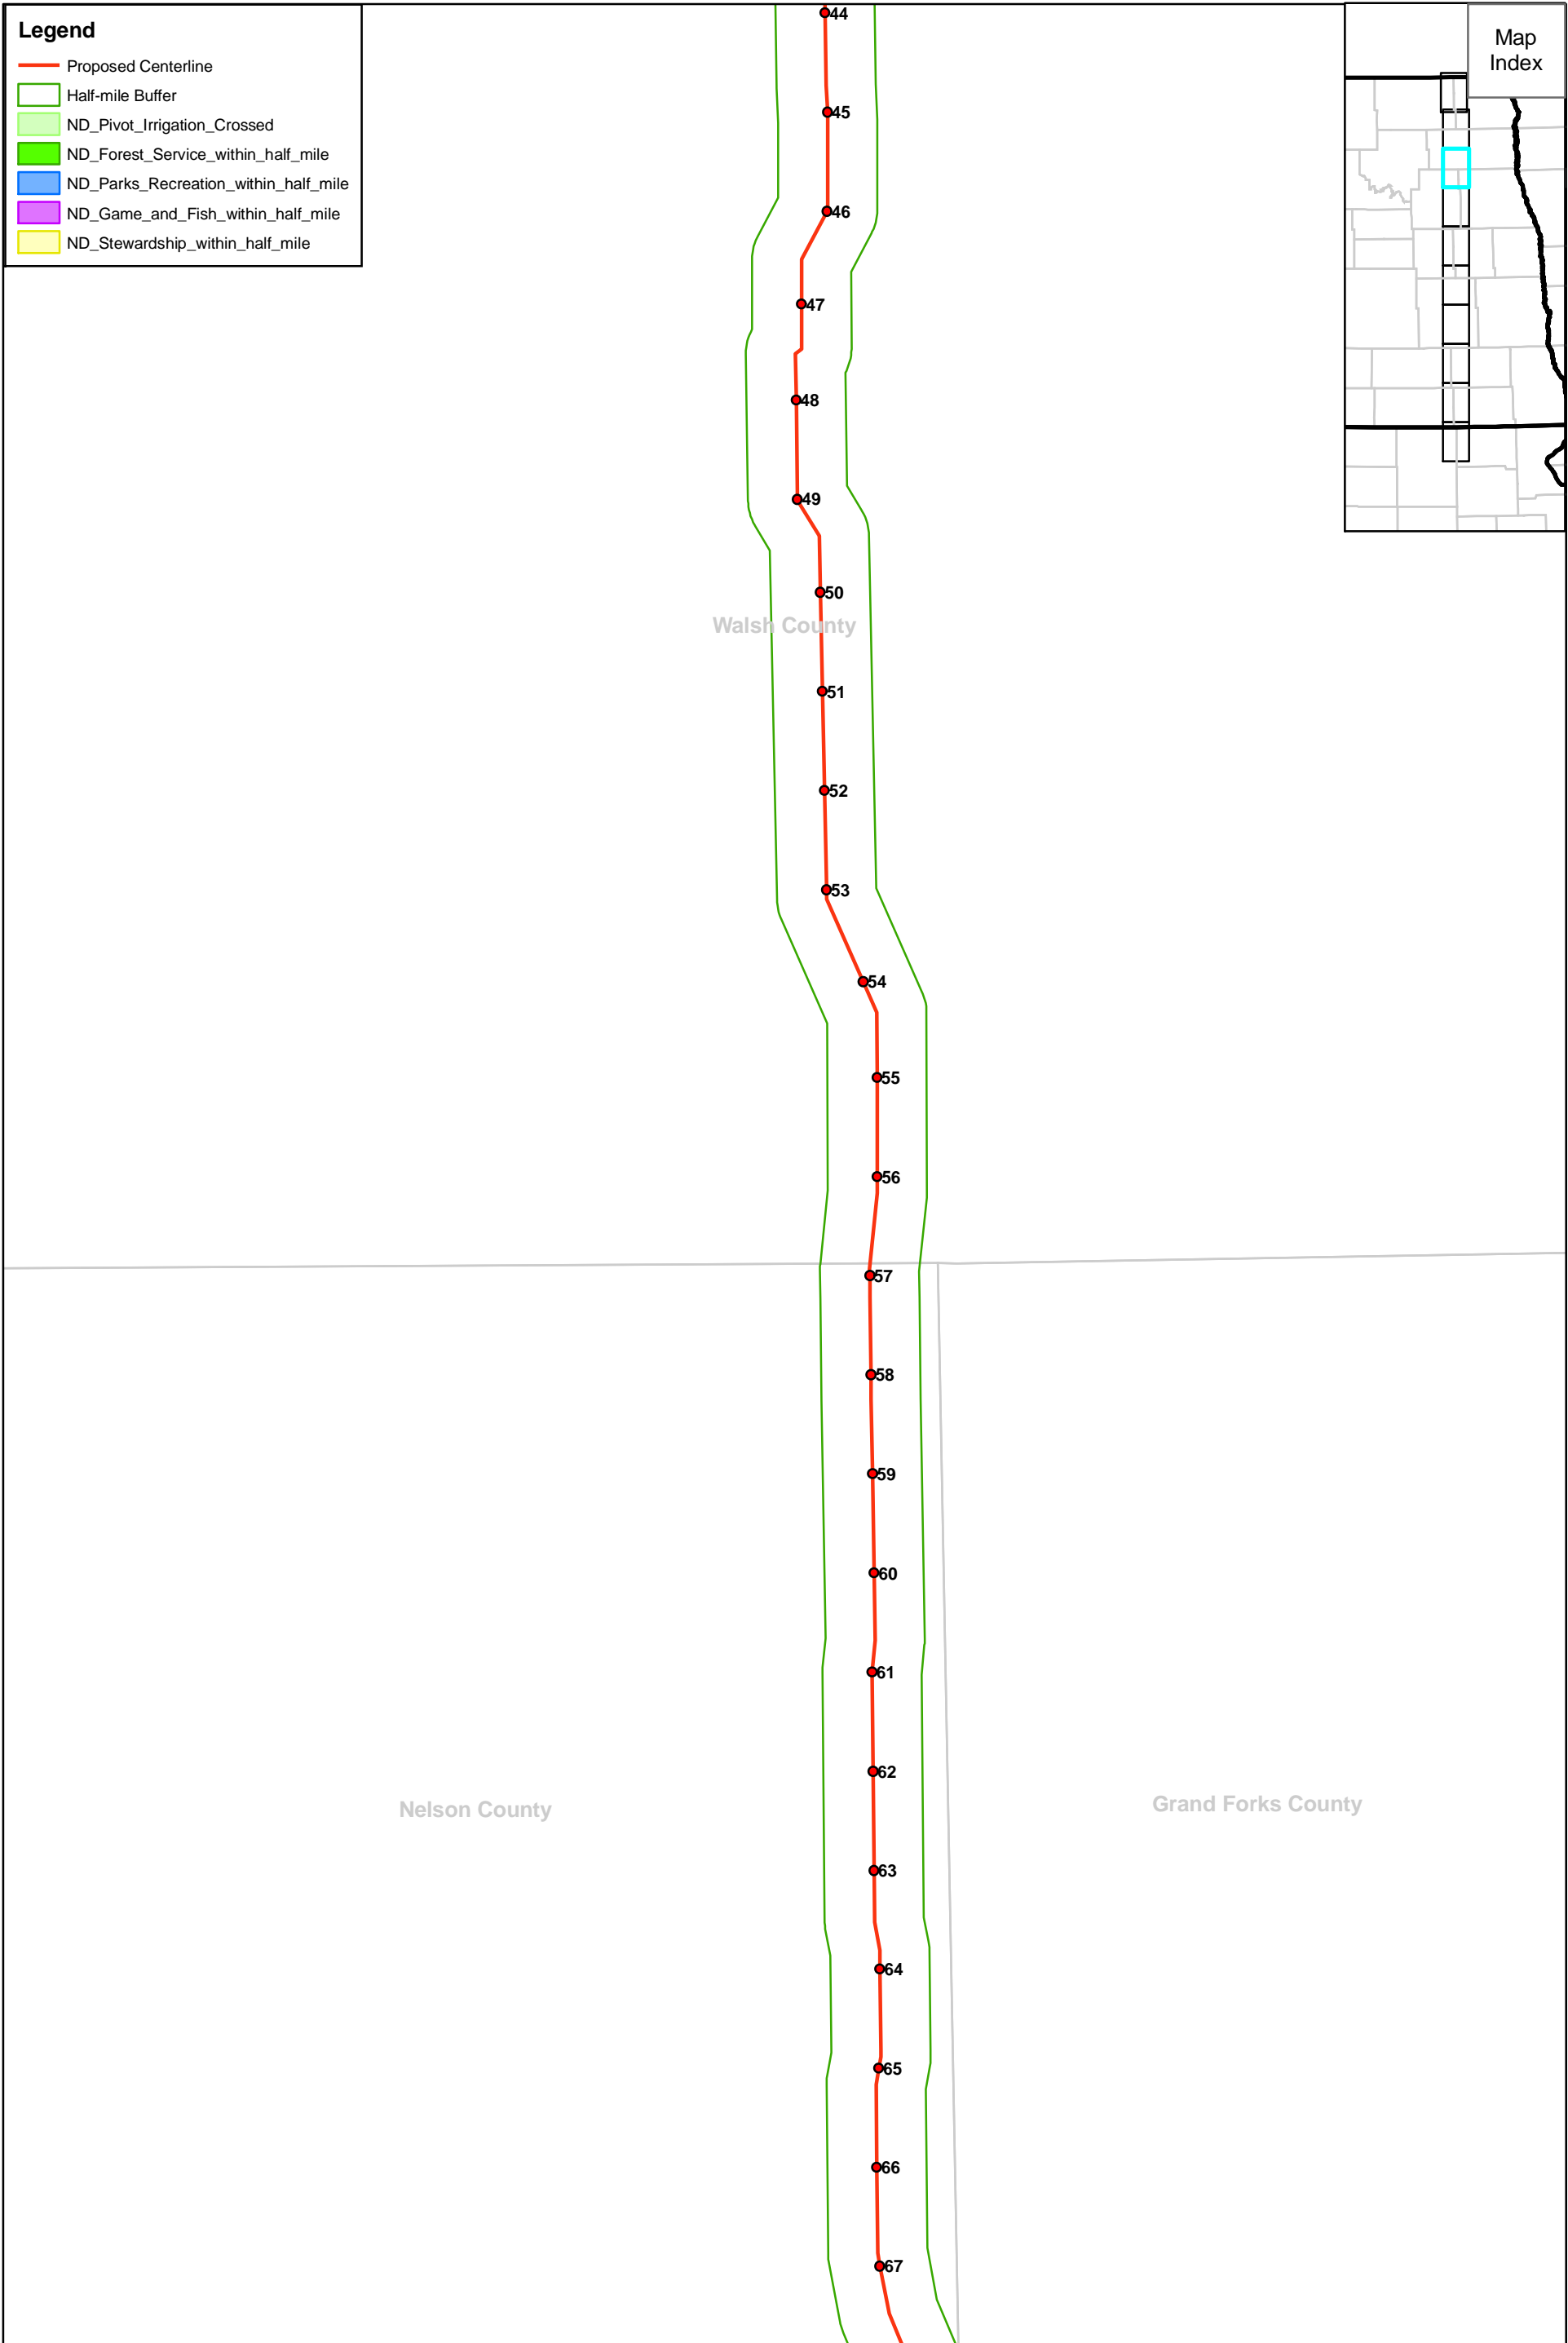

CRP - Conservation Reserve Program
 FOR - Forest
 HAB - Habitat
 WLP - Wildlife Preserve
 WMA - Wildlife Management Area

Keystone Pipeline Project

In business to deliver

Map 1 of 10
 Avoidance and
 Exclusion Areas
 (North Dakota)

CRP - Conservation Reserve Program
 FOR - Forest
 HAB - Habitat
 WLP - Wildlife Preserve
 WMA - Wildlife Management Area

Keystone Pipeline Project

TransCanada
In business to deliver

Map 2 of 10
 Avoidance and Exclusion Areas
 (North Dakota)

CRP - Conservation Reserve Program
FOR - Forest
HAB - Habitat
WLP - Wildlife Preserve
WMA - Wildlife Management Area

Keystone Pipeline Project

Map 3 of 10
Avoidance and Exclusion Areas
(North Dakota)

Legend

CRP - Conservation Reserve Program
 FOR - Forest
 HAB - Habitat
 WLP - Wildlife Preserve
 WMA - Wildlife Management Area

Keystone Pipeline Project

Map 4 of 10
 Avoidance and
 Exclusion Areas
 (North Dakota)