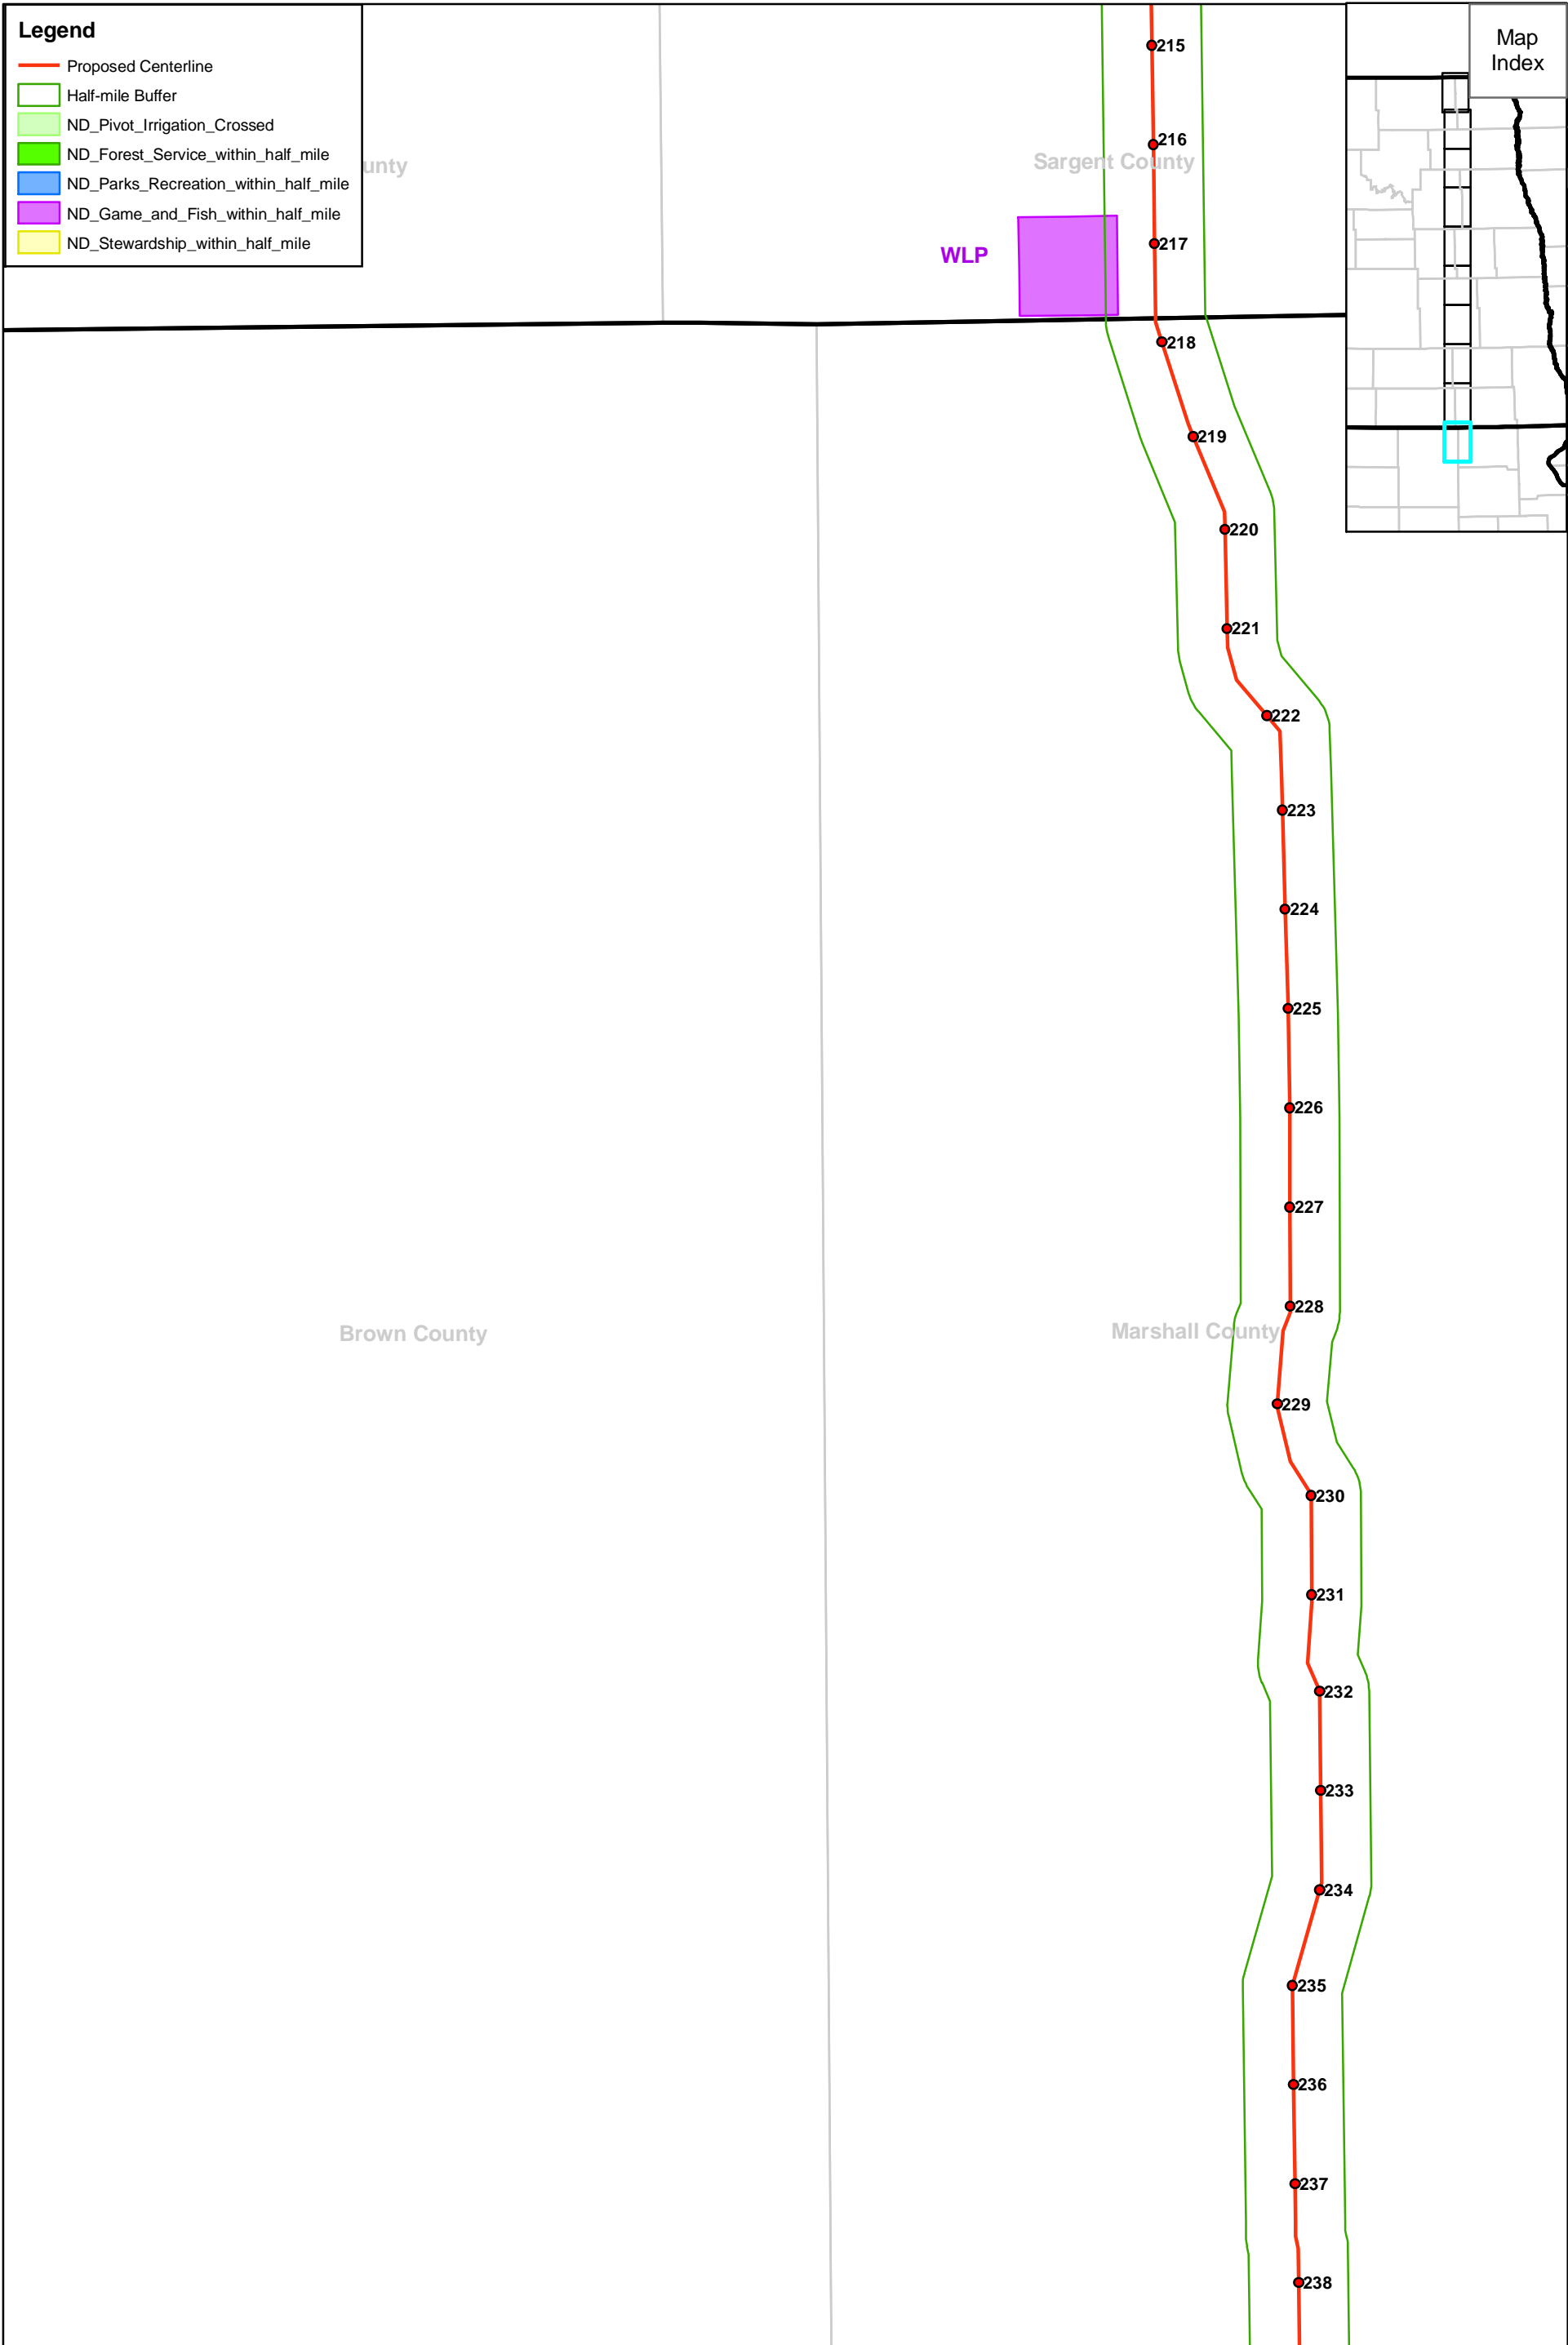

CRP - Conservation Reserve Program
 FOR - Forest
 HAB - Habitat
 WLP - Wildlife Preserve
 WMA - Wildlife Management Area

Keystone Pipeline Project

Map 4 of 10
 Avoidance and
 Exclusion Areas
 (North Dakota)

CRP - Conservation Reserve Program
 FOR - Forest
 HAB - Habitat
 WLP - Wildlife Preserve
 WMA - Wildlife Management Area

Keystone Pipeline Project

Map 5 of 10
 Avoidance and Exclusion Areas
 (North Dakota)

CRP - Conservation Reserve Program
 FOR - Forest
 HAB - Habitat
 WLP - Wildlife Preserve
 WMA - Wildlife Management Area

Keystone Pipeline Project

Map 8 of 10
 Avoidance and Exclusion Areas
 (North Dakota)

CRP - Conservation Reserve Program
 FOR - Forest
 HAB - Habitat
 WLP - Wildlife Preserve
 WMA - Wildlife Management Area

Keystone Pipeline Project

Map 9 of 10
 Avoidance and Exclusion Areas
 (North Dakota)