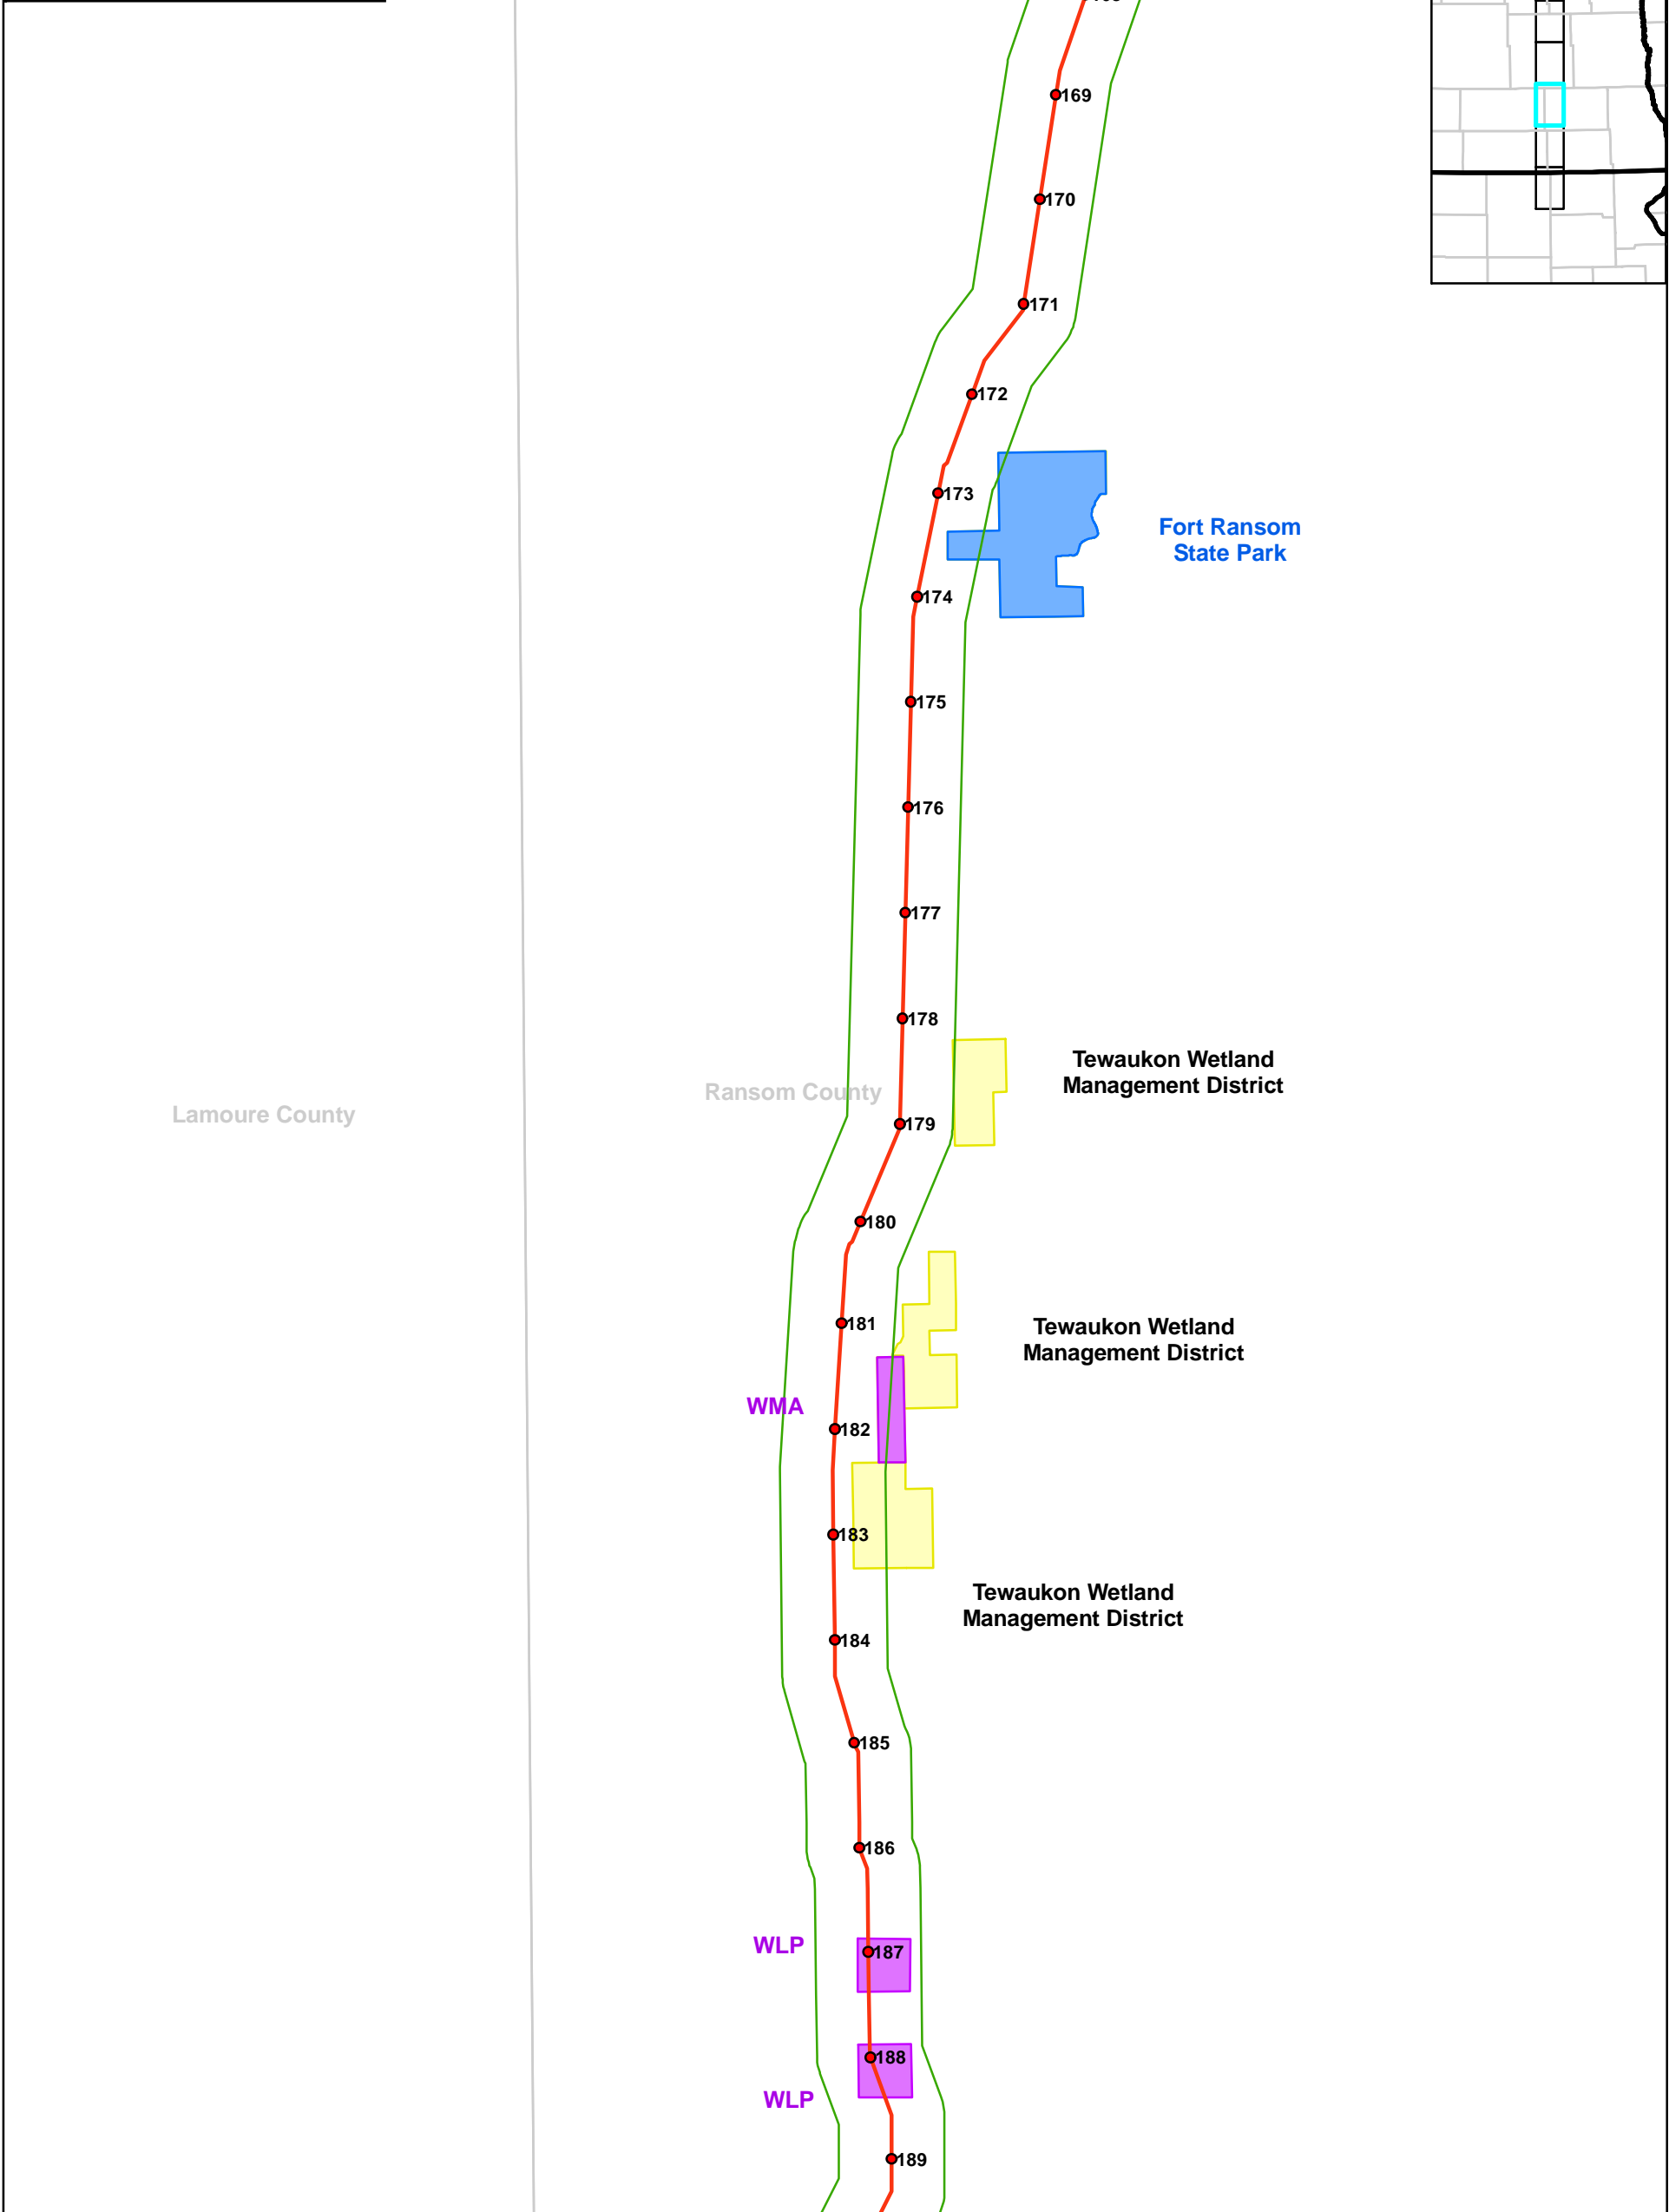

CRP - Conservation Reserve Program
 FOR - Forest
 HAB - Habitat
 WLP - Wildlife Preserve
 WMA - Wildlife Management Area

Keystone Pipeline Project

Map 5 of 10
 Avoidance and Exclusion Areas
 (North Dakota)

CRP - Conservation Reserve Program
 FOR - Forest
 HAB - Habitat
 WLP - Wildlife Preserve
 WMA - Wildlife Management Area

Keystone Pipeline Project

In business to deliver

Map 6 of 10
 Avoidance and Exclusion Areas
 (North Dakota)

Map 7 of 10
Avoidance and Exclusion Areas
(North Dakota)

Legend

- Proposed Centerline
- Half-mile Buffer
- ND_Pivot_Irrigation_Crossed
- ND_Forest_Service_within_half_mile
- ND_Parks_Recreation_within_half_mile
- ND_Game_and_Fish_within_half_mile
- ND_Stewardship_within_half_mile

CRP - Conservation Reserve Program
 FOR - Forest
 HAB - Habitat
 WLP - Wildlife Preserve
 WMA - Wildlife Management Area

Keystone Pipeline Project

Map 8 of 10
 Avoidance and Exclusion Areas
 (North Dakota)