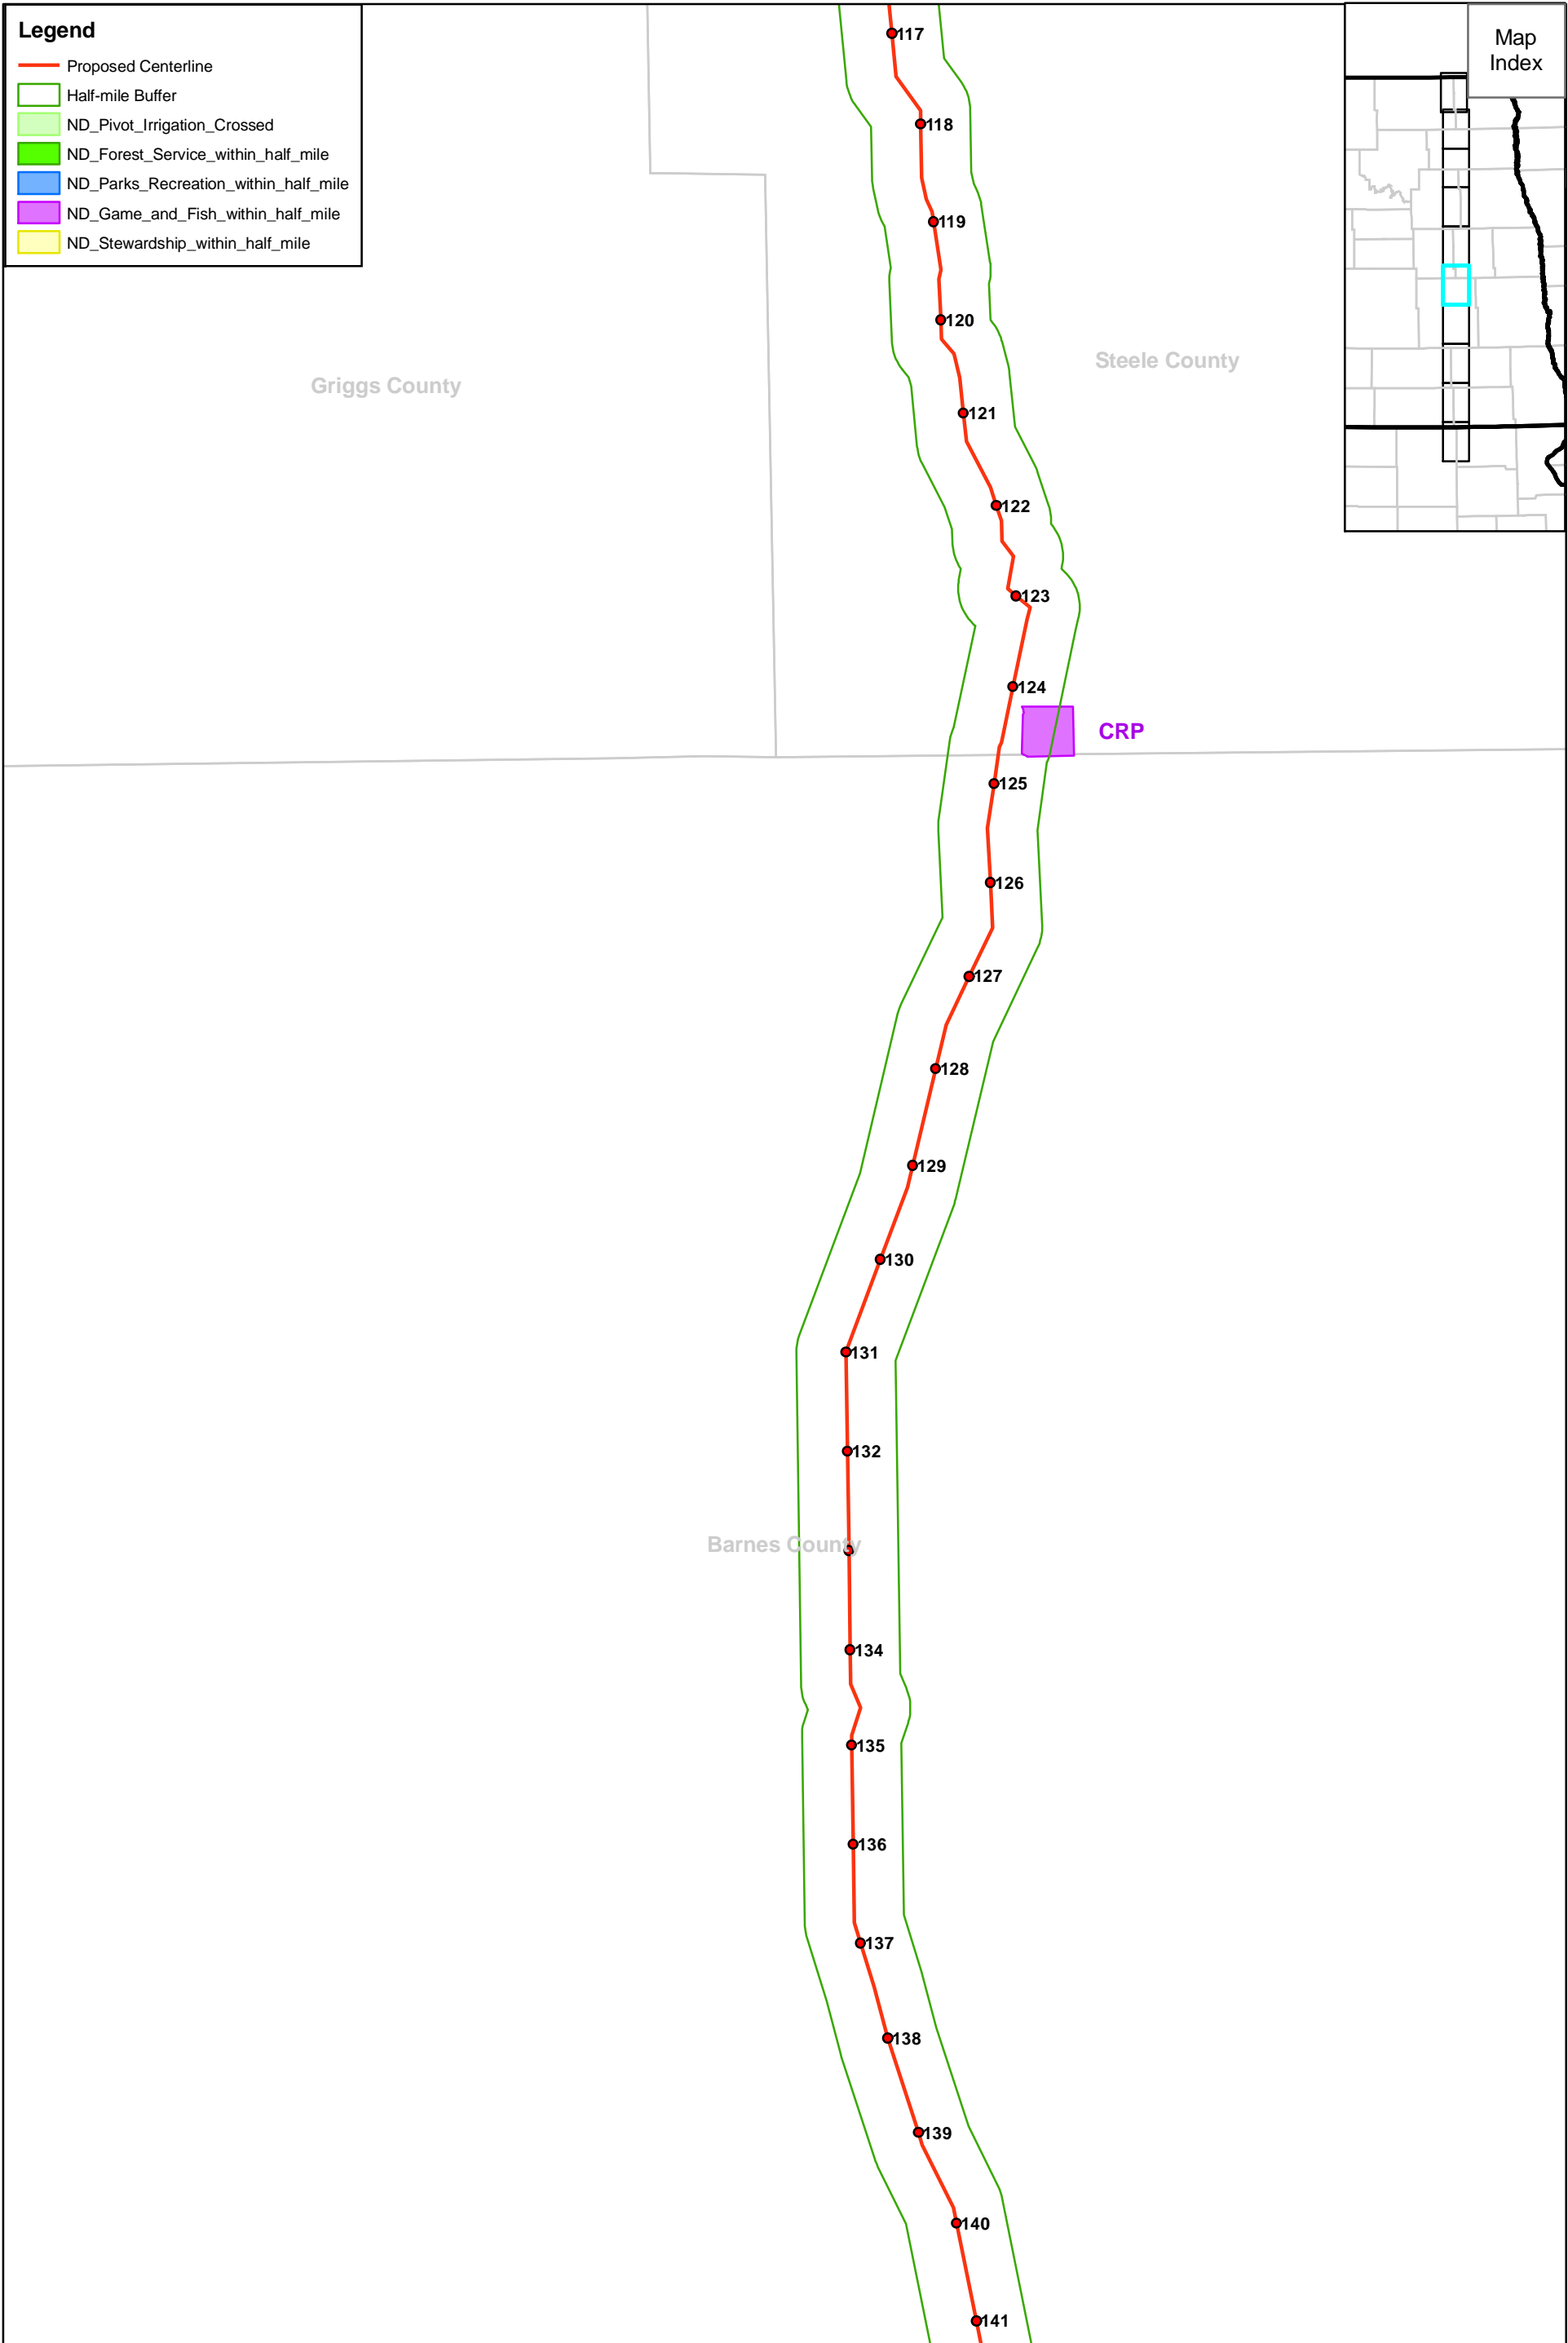

CRP - Conservation Reserve Program
 FOR - Forest
 HAB - Habitat
 WLP - Wildlife Preserve
 WMA - Wildlife Management Area

Keystone Pipeline Project

TransCanada
In business to deliver

Map 2 of 10
 Avoidance and Exclusion Areas
 (North Dakota)

CRP - Conservation Reserve Program
 FOR - Forest
 HAB - Habitat
 WLP - Wildlife Preserve
 WMA - Wildlife Management Area

Keystone Pipeline Project

Map 4 of 10
 Avoidance and
 Exclusion Areas
 (North Dakota)

CRP - Conservation Reserve Program
 FOR - Forest
 HAB - Habitat
 WLP - Wildlife Preserve
 WMA - Wildlife Management Area

Keystone Pipeline Project

Map 5 of 10
 Avoidance and Exclusion Areas
 (North Dakota)

CRP - Conservation Reserve Program
 FOR - Forest
 HAB - Habitat
 WLP - Wildlife Preserve
 WMA - Wildlife Management Area

Keystone Pipeline Project

In business to deliver

Map 6 of 10
 Avoidance and Exclusion Areas
 (North Dakota)