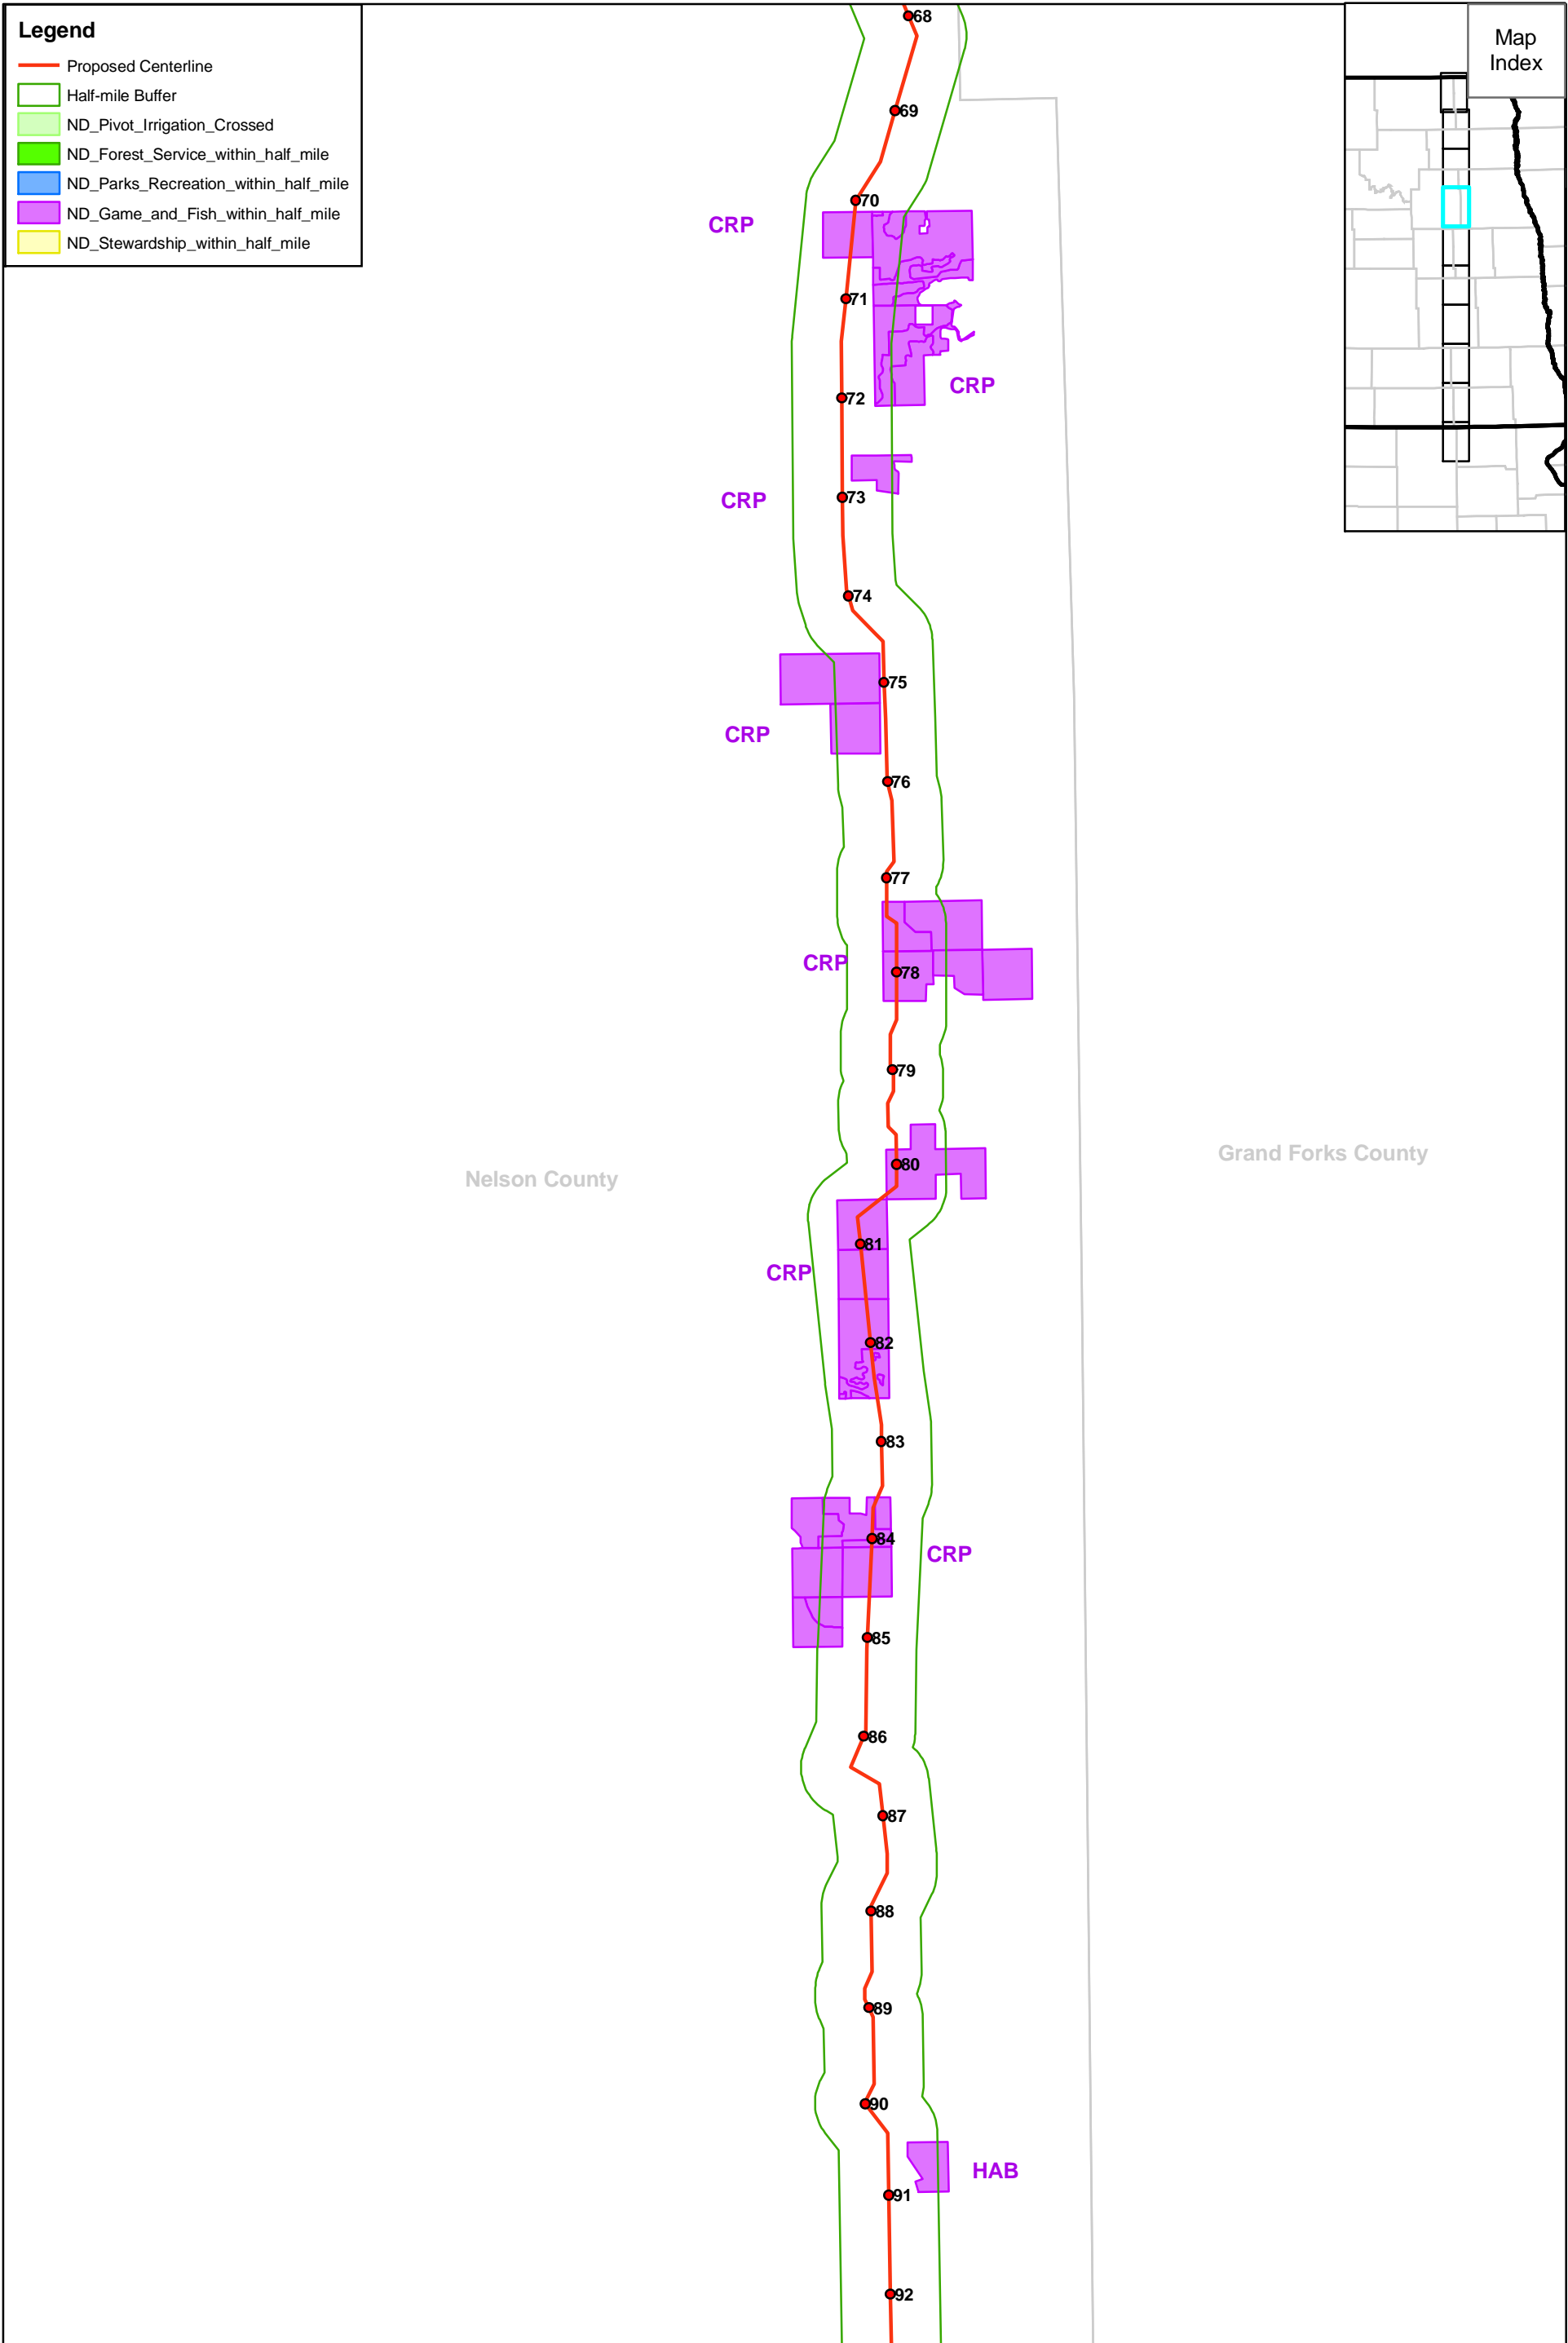

CRP - Conservation Reserve Program
 FOR - Forest
 HAB - Habitat
 WLP - Wildlife Preserve
 WMA - Wildlife Management Area

Keystone Pipeline Project

TransCanada
In business to deliver

Map 2 of 10
 Avoidance and Exclusion Areas
 (North Dakota)

CRP - Conservation Reserve Program
FOR - Forest
HAB - Habitat
WLP - Wildlife Preserve
WMA - Wildlife Management Area

Keystone Pipeline Project

Map 3 of 10
Avoidance and Exclusion Areas
(North Dakota)

Legend

CRP - Conservation Reserve Program
 FOR - Forest
 HAB - Habitat
 WLP - Wildlife Preserve
 WMA - Wildlife Management Area

Keystone Pipeline Project

Map 4 of 10
 Avoidance and
 Exclusion Areas
 (North Dakota)

CRP - Conservation Reserve Program
 FOR - Forest
 HAB - Habitat
 WLP - Wildlife Preserve
 WMA - Wildlife Management Area

Keystone Pipeline Project

Map 5 of 10
 Avoidance and Exclusion Areas
 (North Dakota)