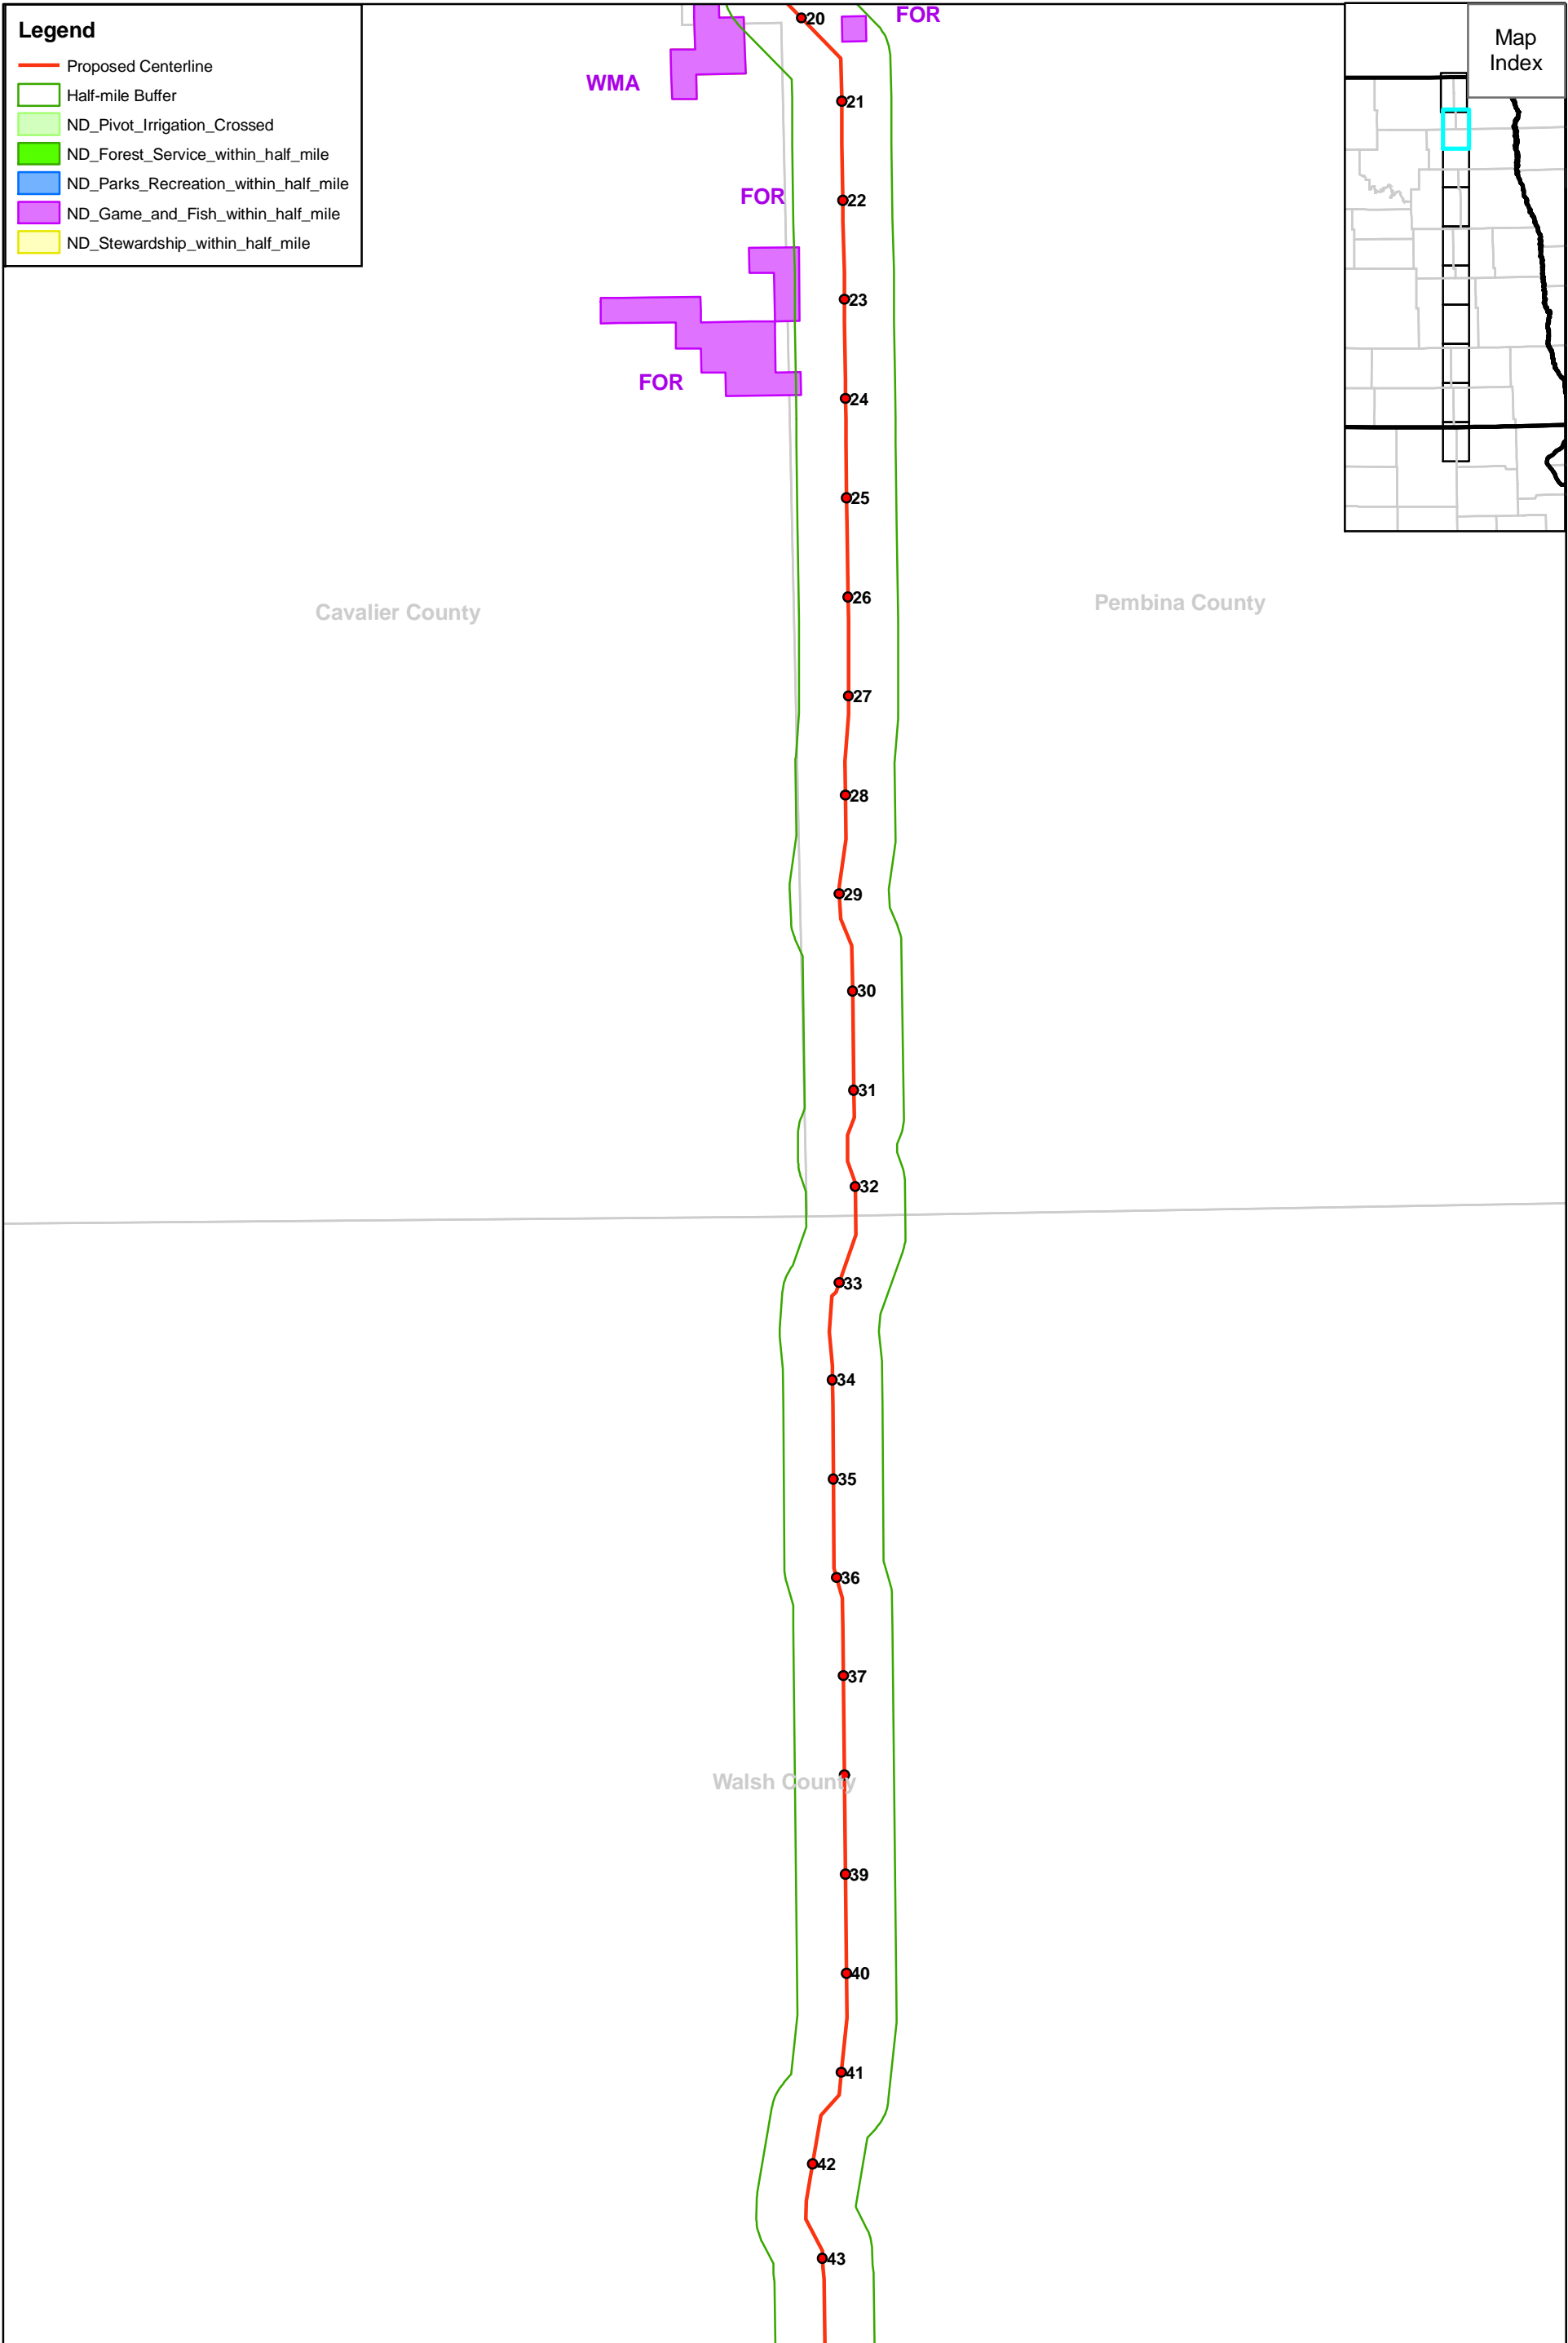

CRP - Conservation Reserve Program
 FOR - Forest
 HAB - Habitat
 WLP - Wildlife Preserve
 WMA - Wildlife Management Area

Keystone Pipeline Project

In business to deliver

Map 1 of 10
 Avoidance and
 Exclusion Areas
 (North Dakota)

CRP - Conservation Reserve Program
 FOR - Forest
 HAB - Habitat
 WLP - Wildlife Preserve
 WMA - Wildlife Management Area

Keystone Pipeline Project

TransCanada
In business to deliver

Map 2 of 10
 Avoidance and Exclusion Areas
 (North Dakota)

CRP - Conservation Reserve Program
FOR - Forest
HAB - Habitat
WLP - Wildlife Preserve
WMA - Wildlife Management Area

Keystone Pipeline Project

Map 3 of 10
Avoidance and Exclusion Areas
(North Dakota)

Legend

CRP - Conservation Reserve Program
 FOR - Forest
 HAB - Habitat
 WLP - Wildlife Preserve
 WMA - Wildlife Management Area

Keystone Pipeline Project

Map 4 of 10
 Avoidance and
 Exclusion Areas
 (North Dakota)