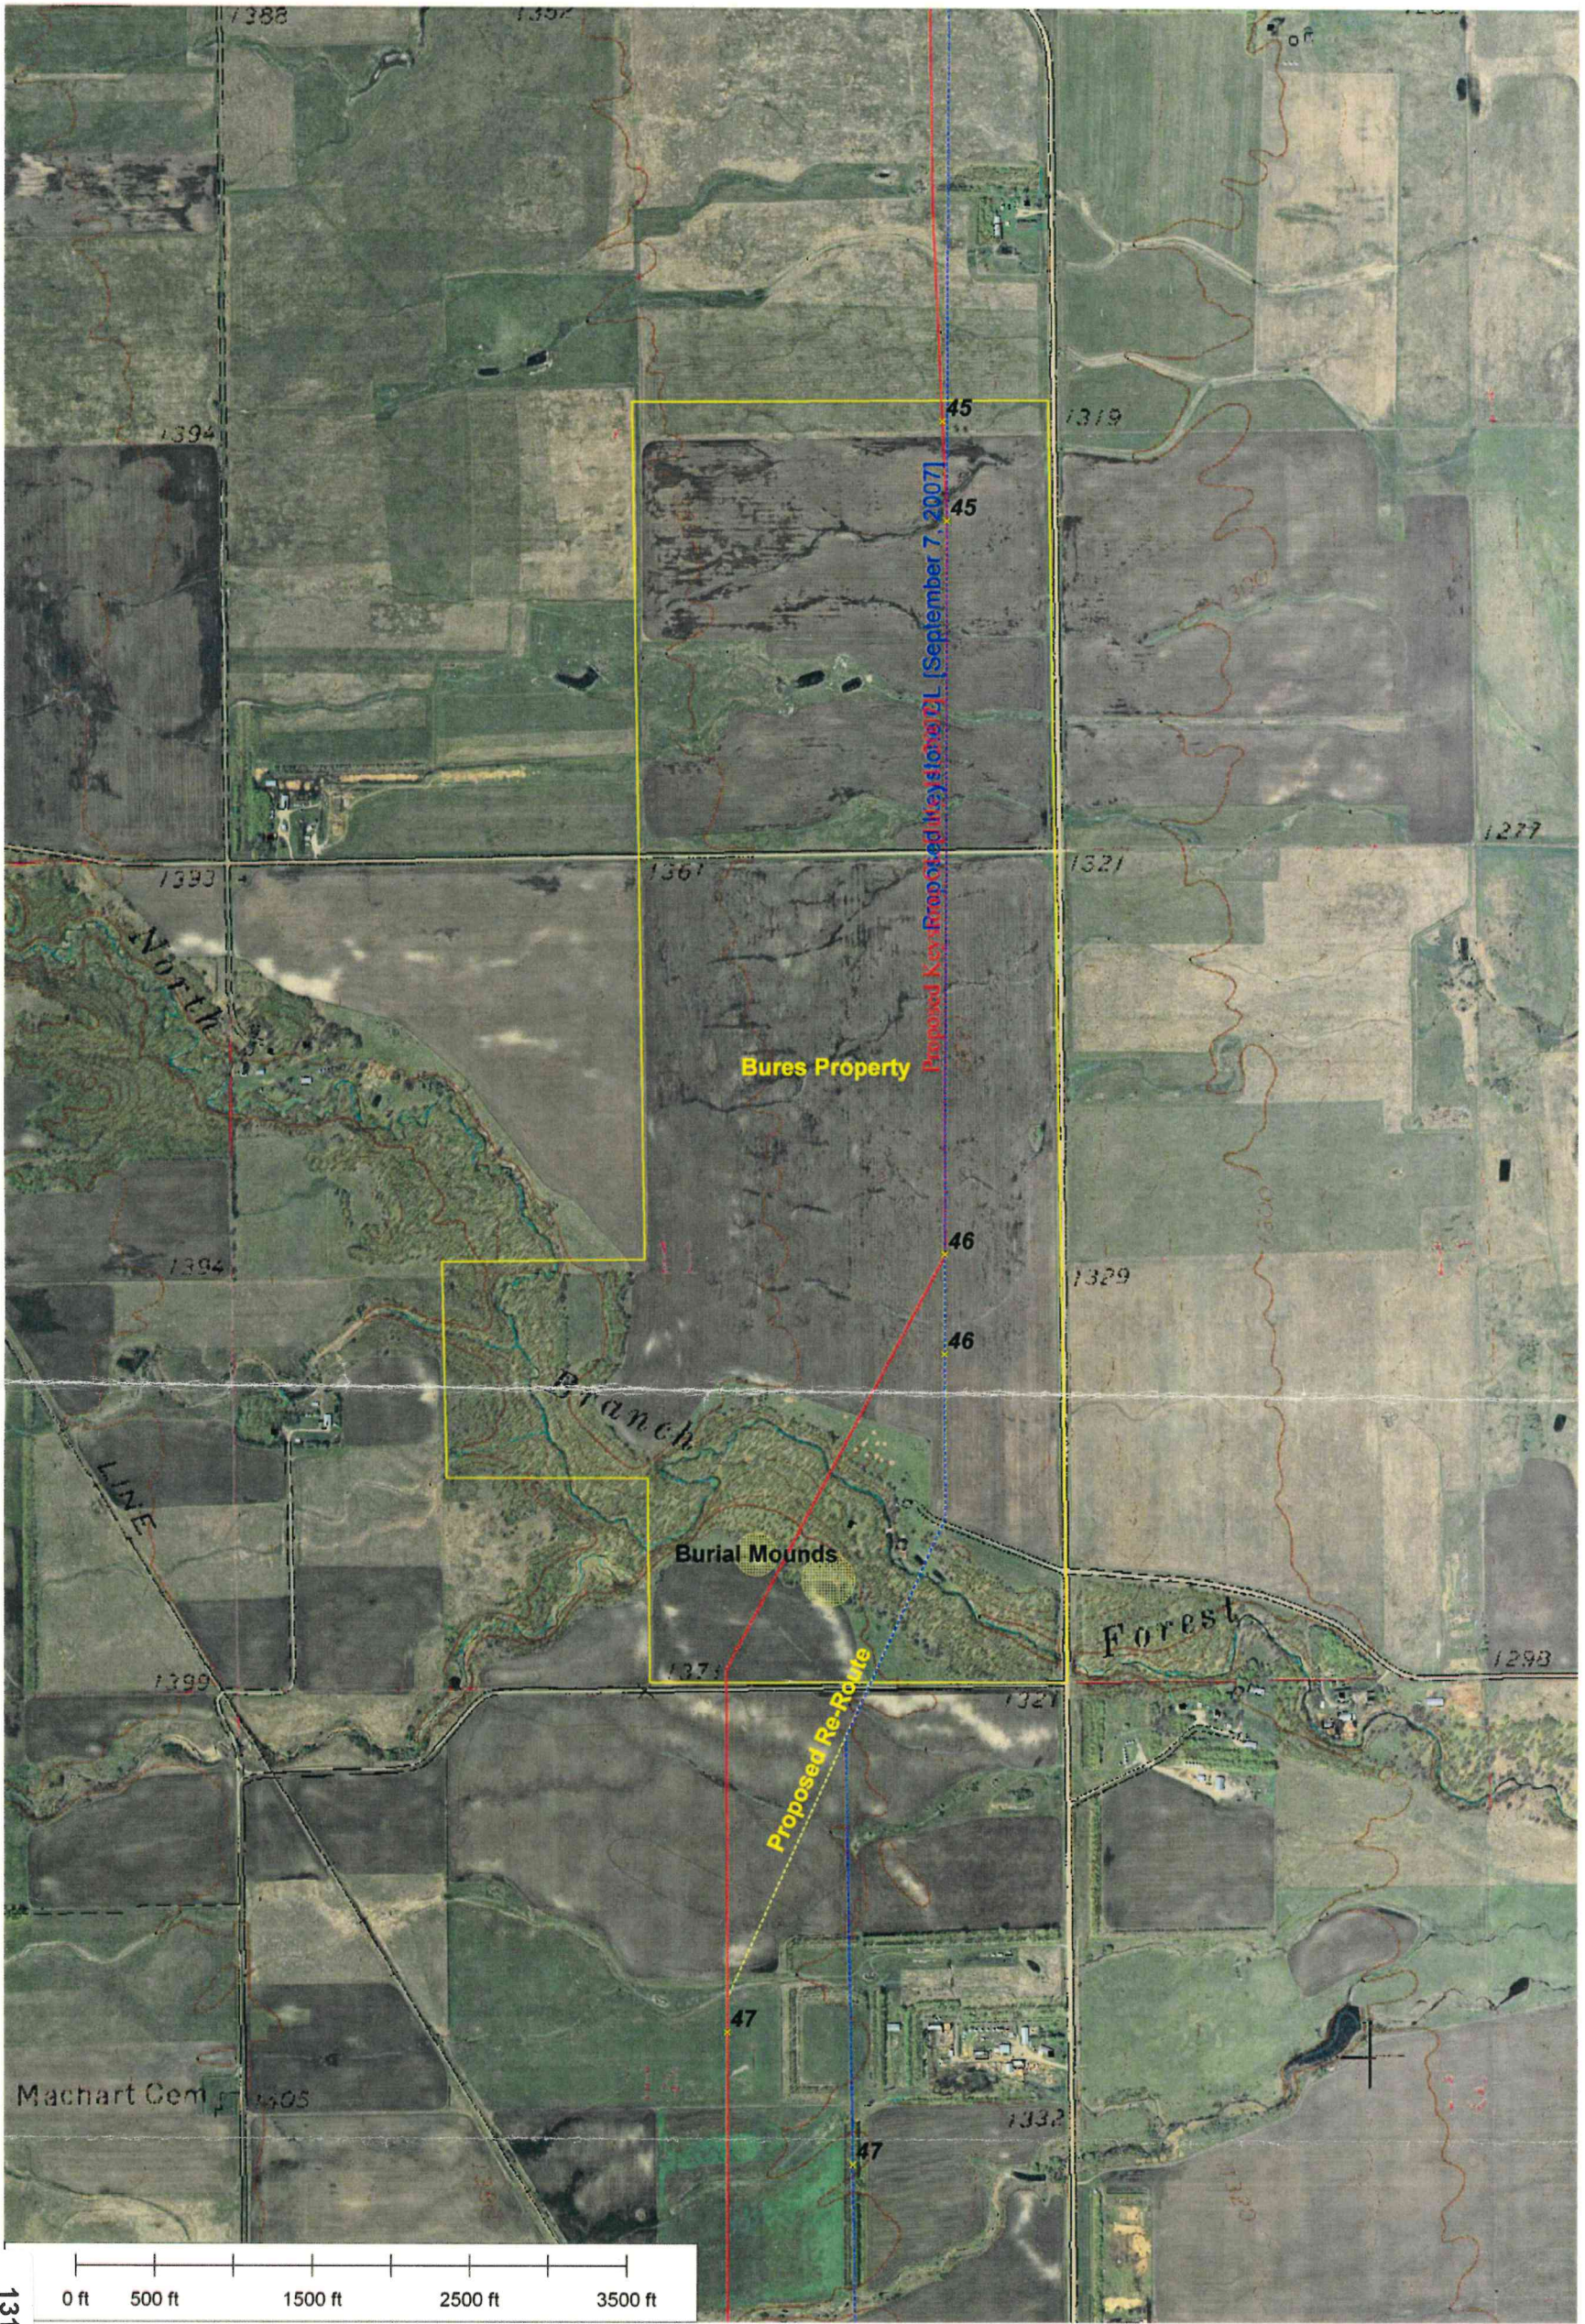

Bures Route Variation

Red Line: Proposed Keystone CL [July 11, 2007] Blue Line: Proposed Keystone CL [September 7, 2006] Yellow Line: Proposed Re-Route