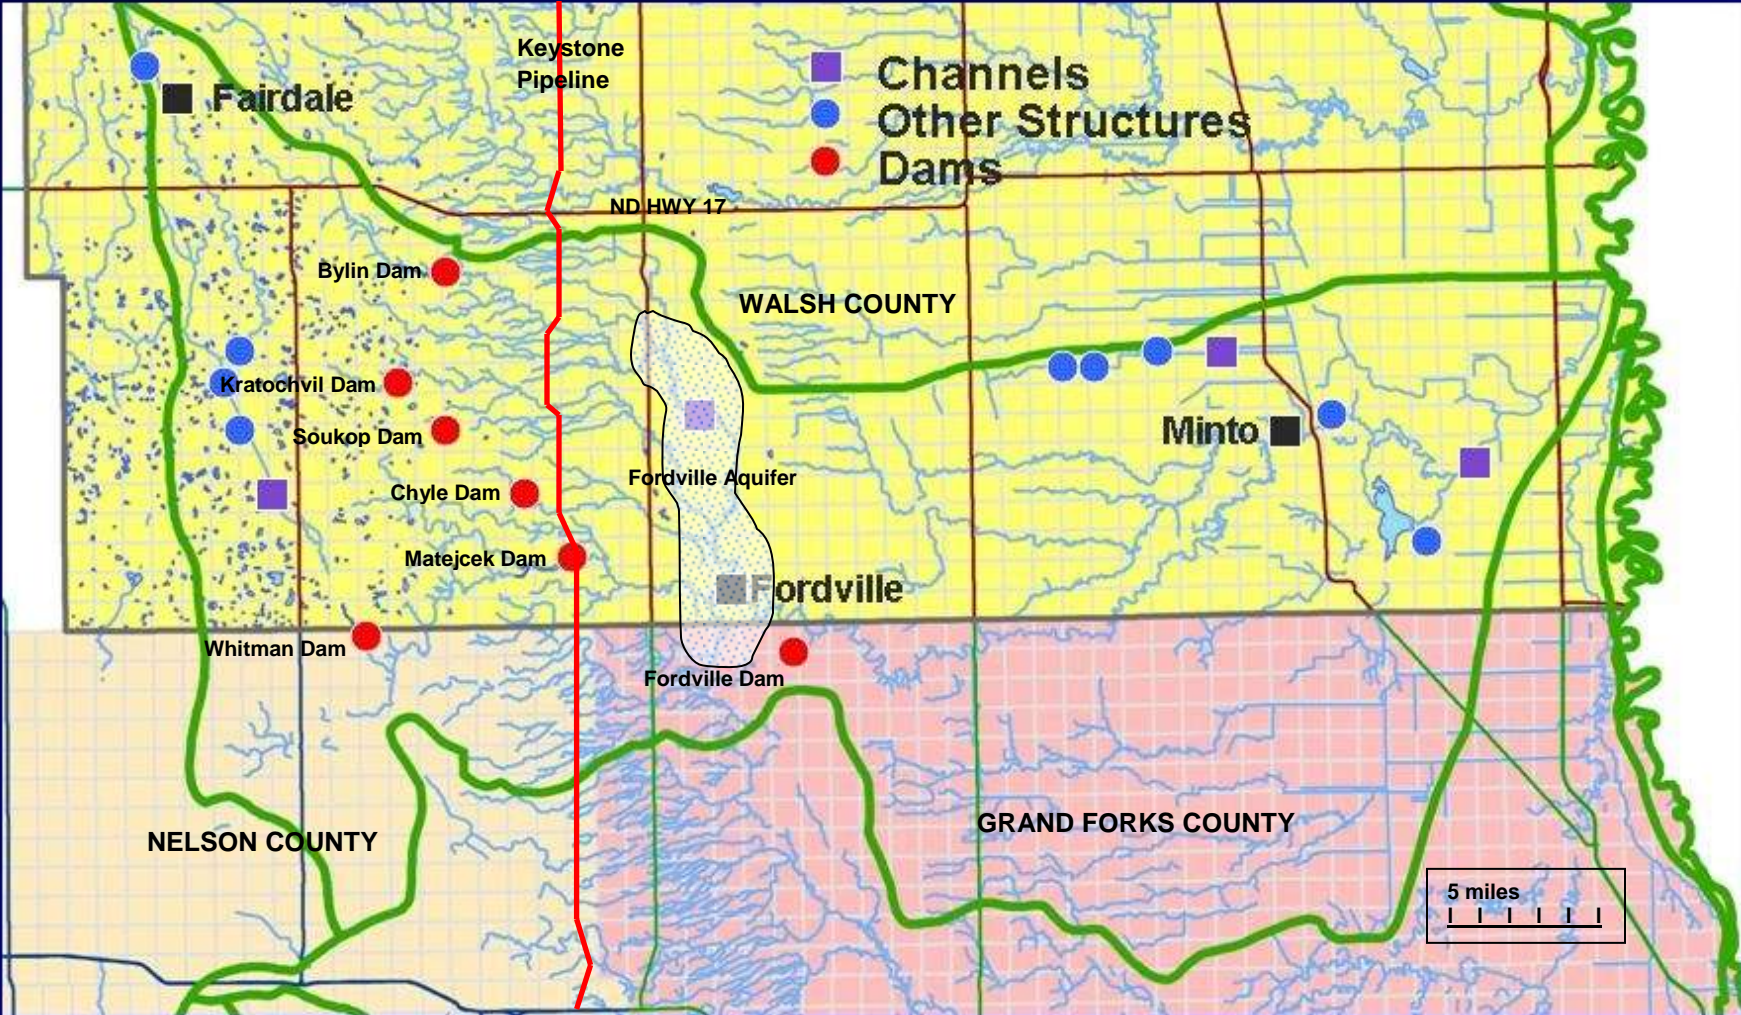

# Forest River Watershed

Source: USDA Natural Resources Conservation Service

NOTE: Dams are labeled by their common names. Bylin Dam is also known as North Branch Forest River Dam No. 1; Kratochvil Dam as North Branch Forest River Dam No. 3; Soukop Dam as North Branch Forest River Dam No. 5; Chyle Dam as North Branch Forest River Dam No. 6; Matejcek Dam as Middle South Branch Forest River Dam No. 1; and Whitman Dam as Middle South Branch Forest River Dam No. 6.