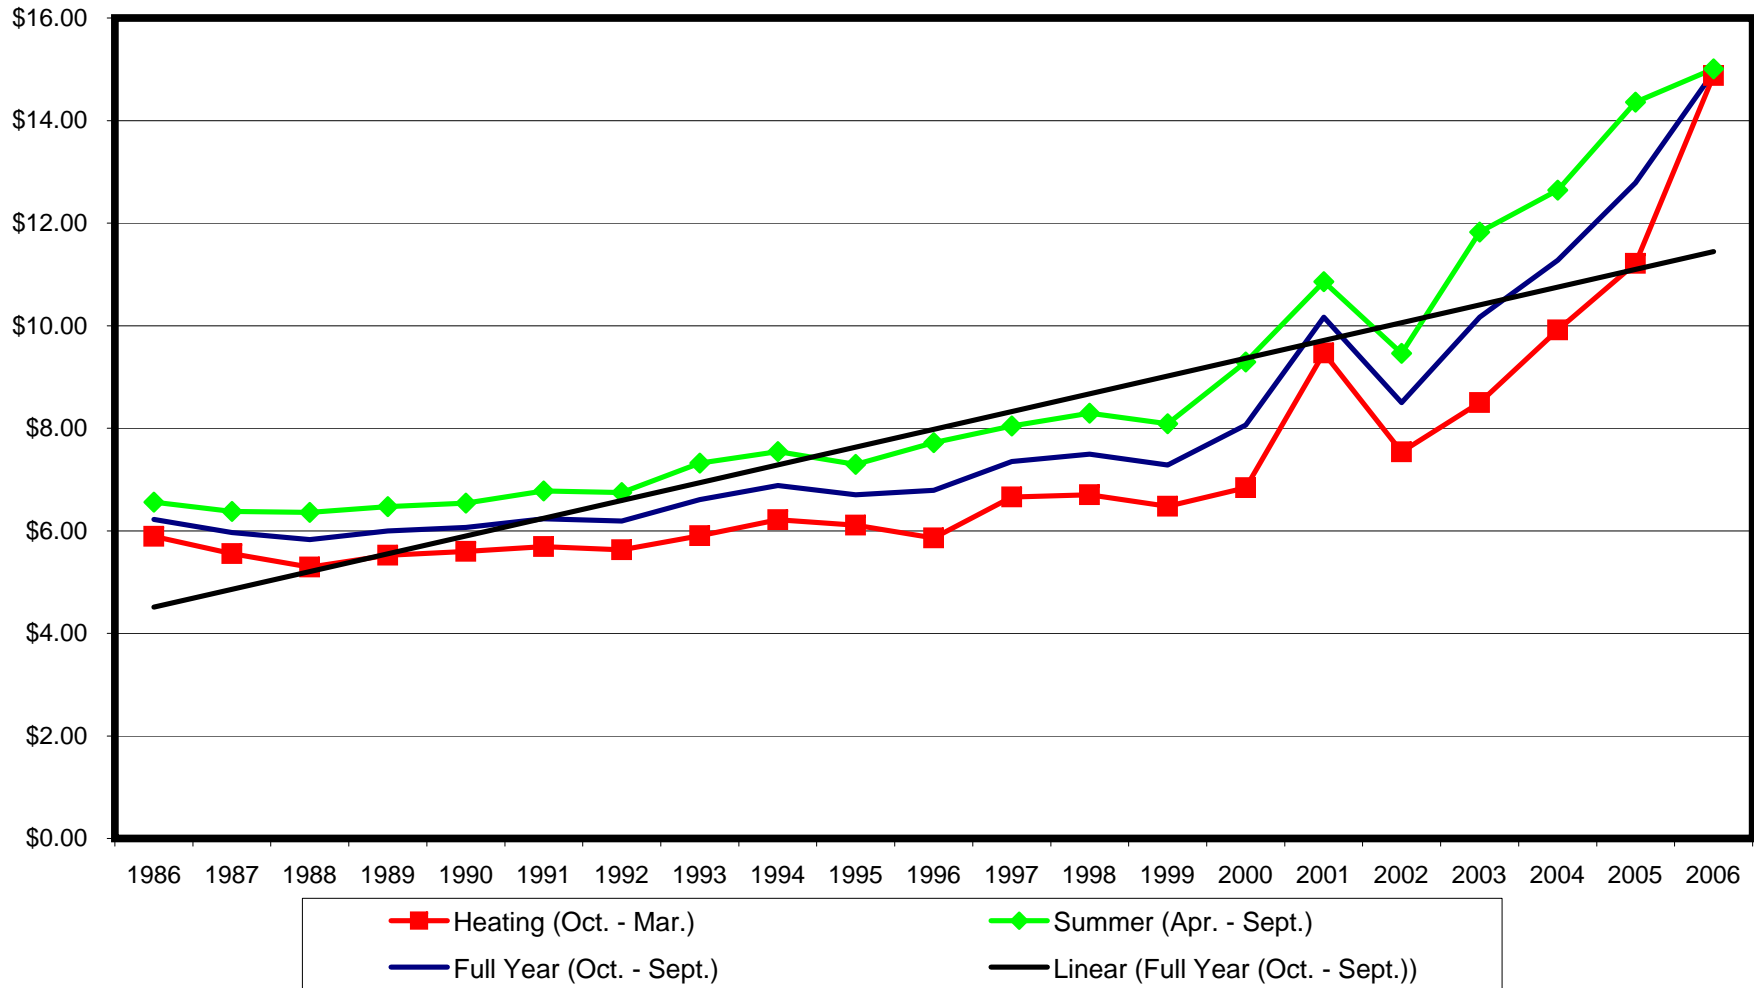

Average U.S. Natural Gas Wellhead Price (\$ per thousand cubic feet)

Source: U.S. DOE, EIA. Arithmetic avg. based on Oct. - Sept. year (i.e., 1986 = Oct. 1985 though Sept. 1986)

Average U.S. Natural Gas Residential Price (\$ per thousand cubic feet)

Source: U.S. DOE, EIA. Arithmetic avg. based on Oct. - Sept. year (i.e., 1986 = Oct. 1985 through Sept. 1986)