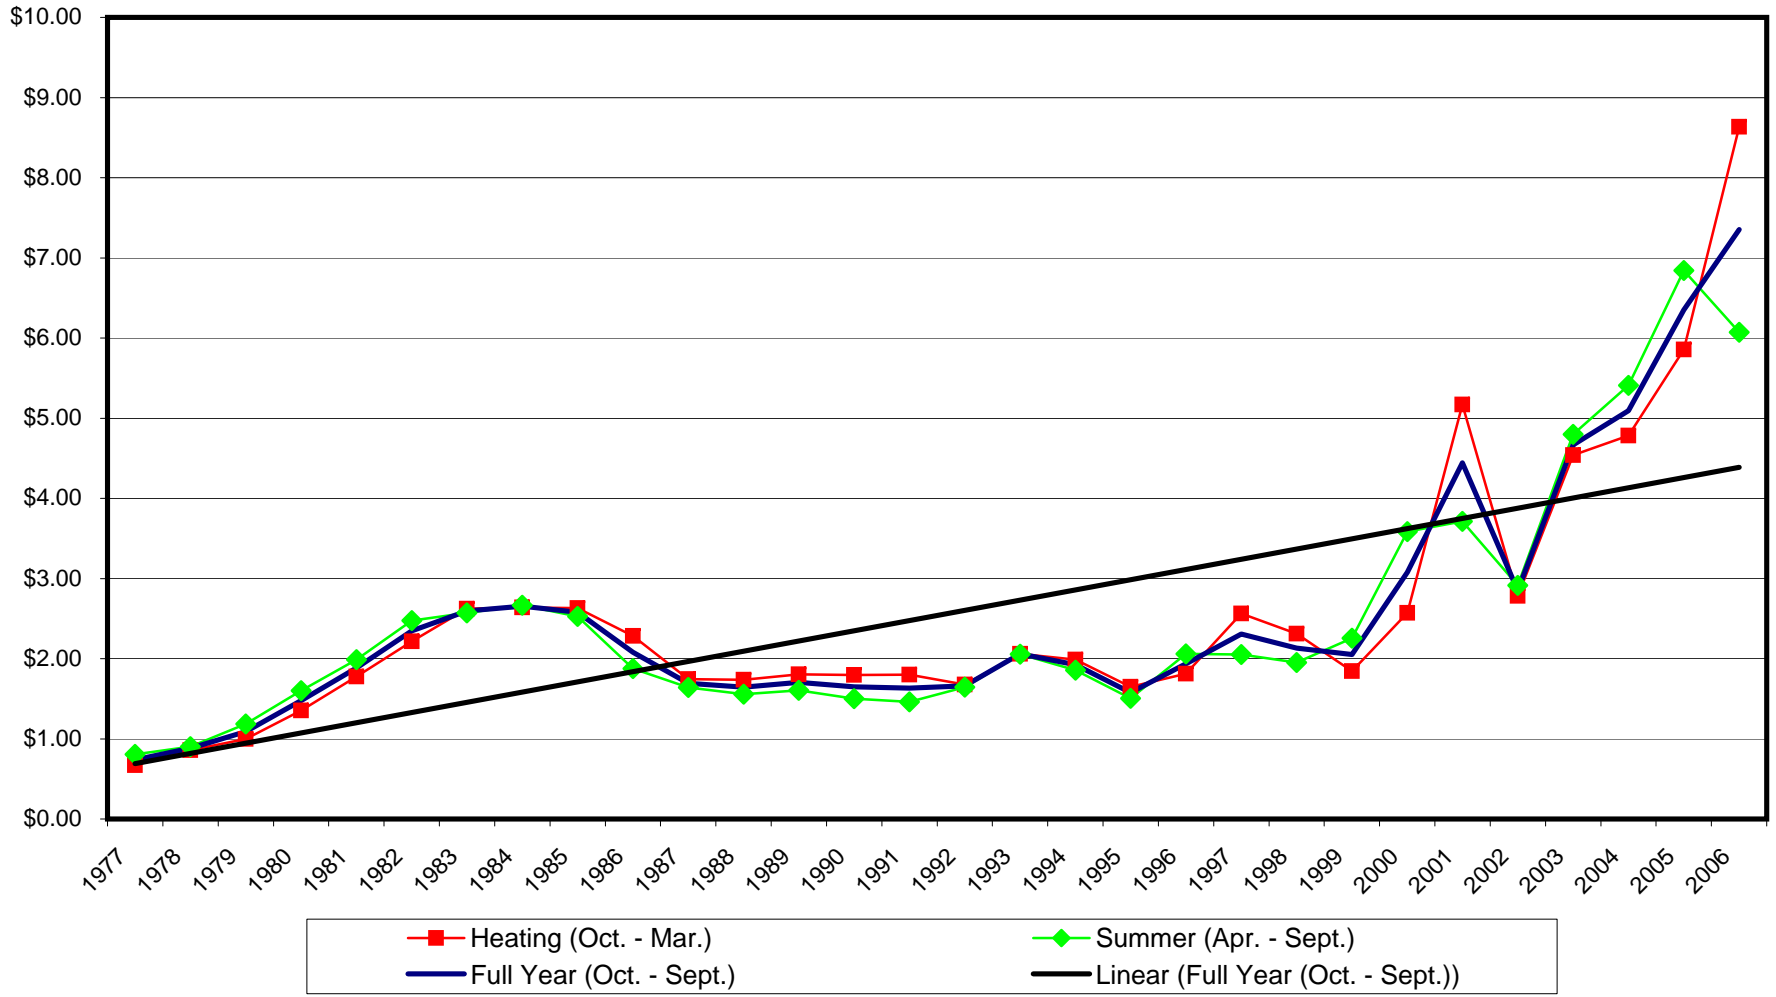

Average U.S. Natural Gas Wellhead Price (\$ per thousand cubic feet)

Source: U.S. DOE, EIA. Arithmetic avg. based on Oct. - Sept. year (i.e., 1986 = Oct. 1985 though Sept. 1986)

Average U.S. Natural Gas Residential Price (\$ per thousand cubic feet)

Source: U.S. DOE, EIA. Arithmetic avg. based on Oct. - Sept. year (i.e., 1986 = Oct. 1985 through Sept. 1986)