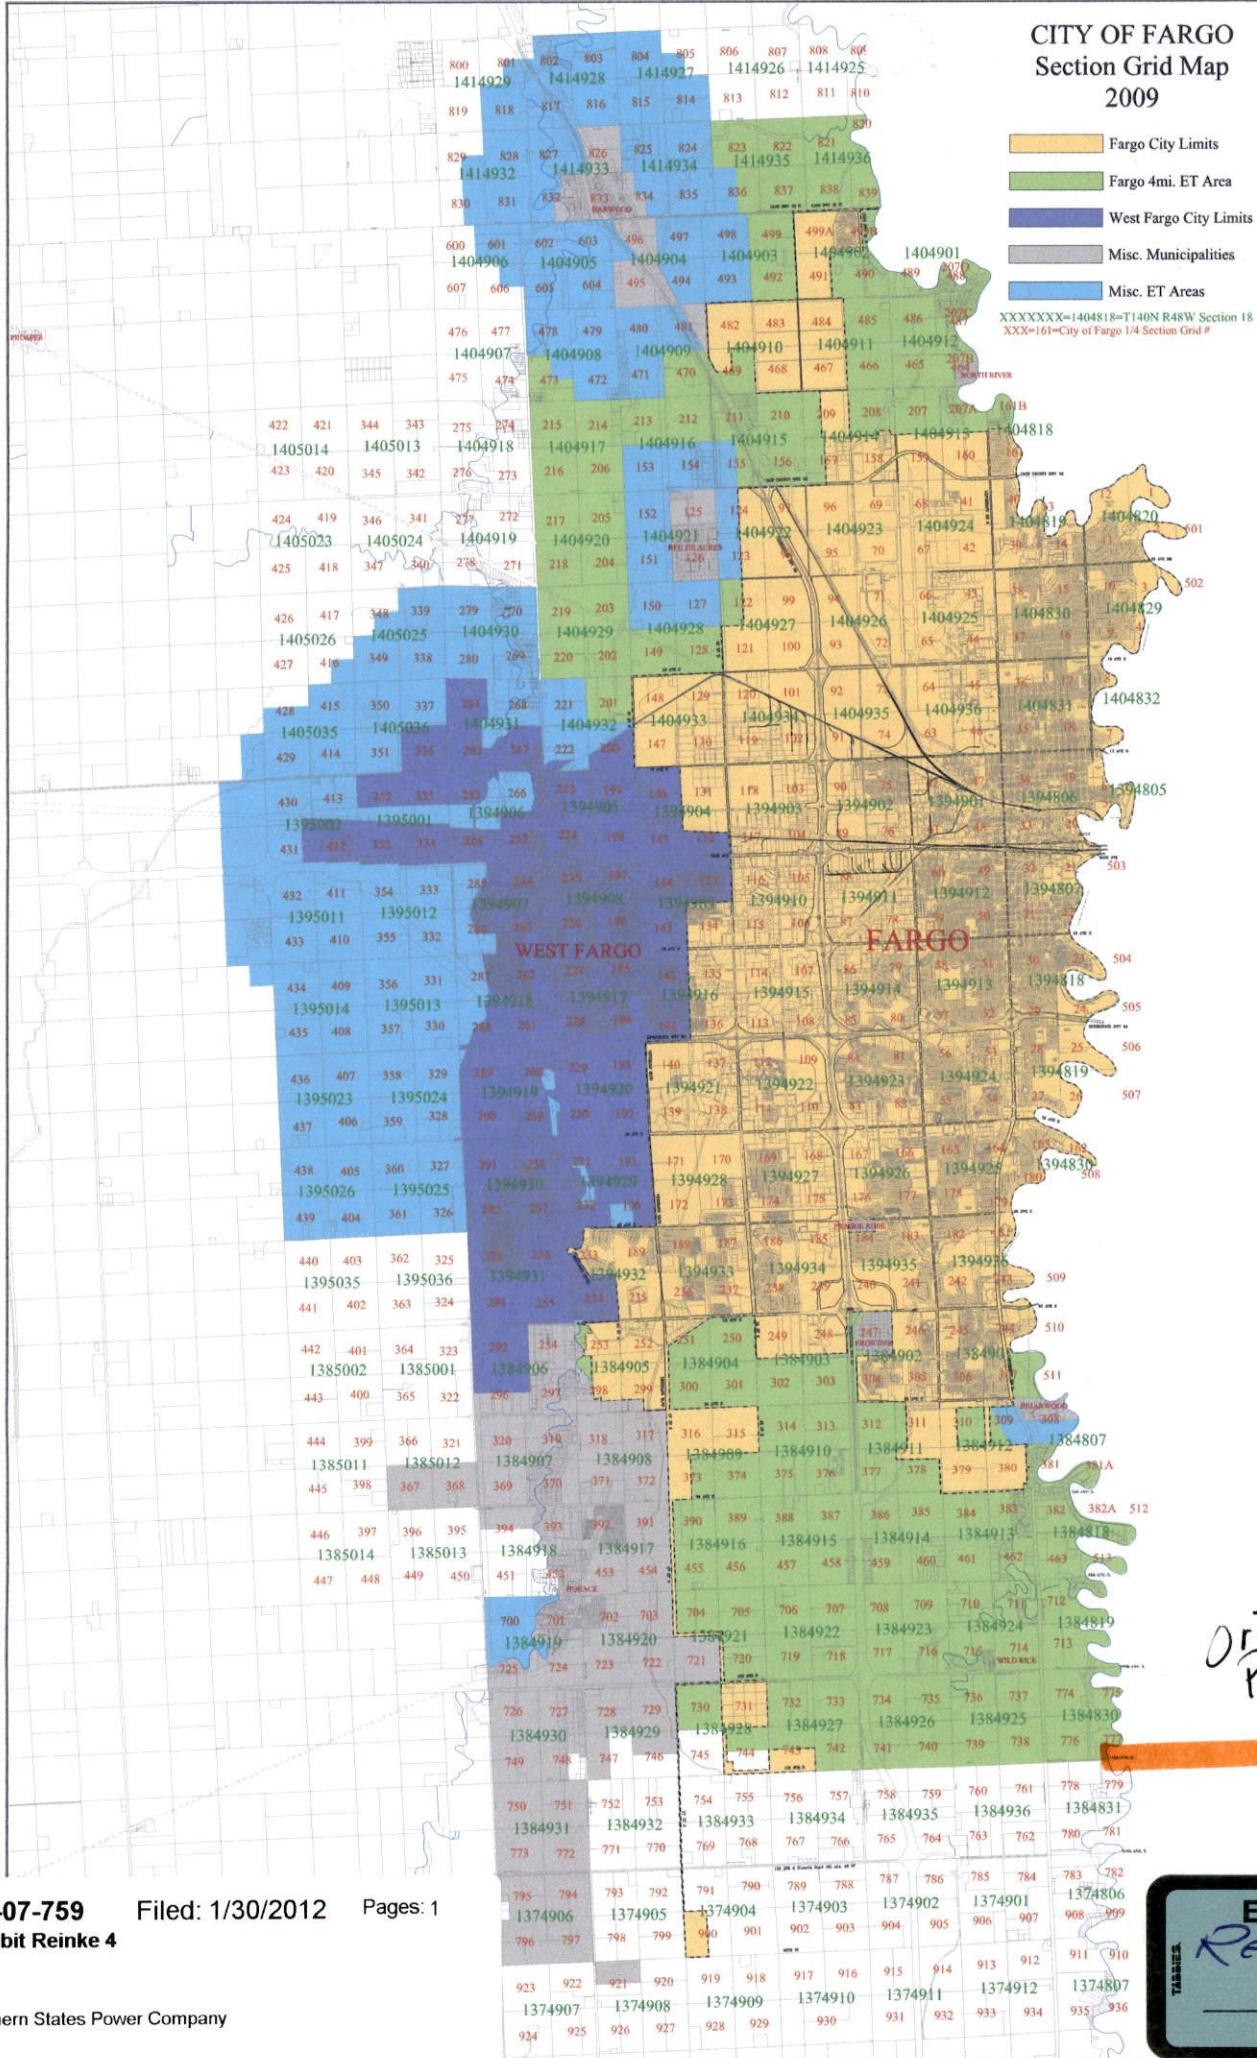

**CITY OF FARGO
Section Grid Map
2009**

- Fargo City Limits
- Fargo 4mi. ET Area
- West Fargo City Limits
- Misc. Municipalities
- Misc. ET Areas

Original Preferred Route 0

EXHIBIT
REINKE
4