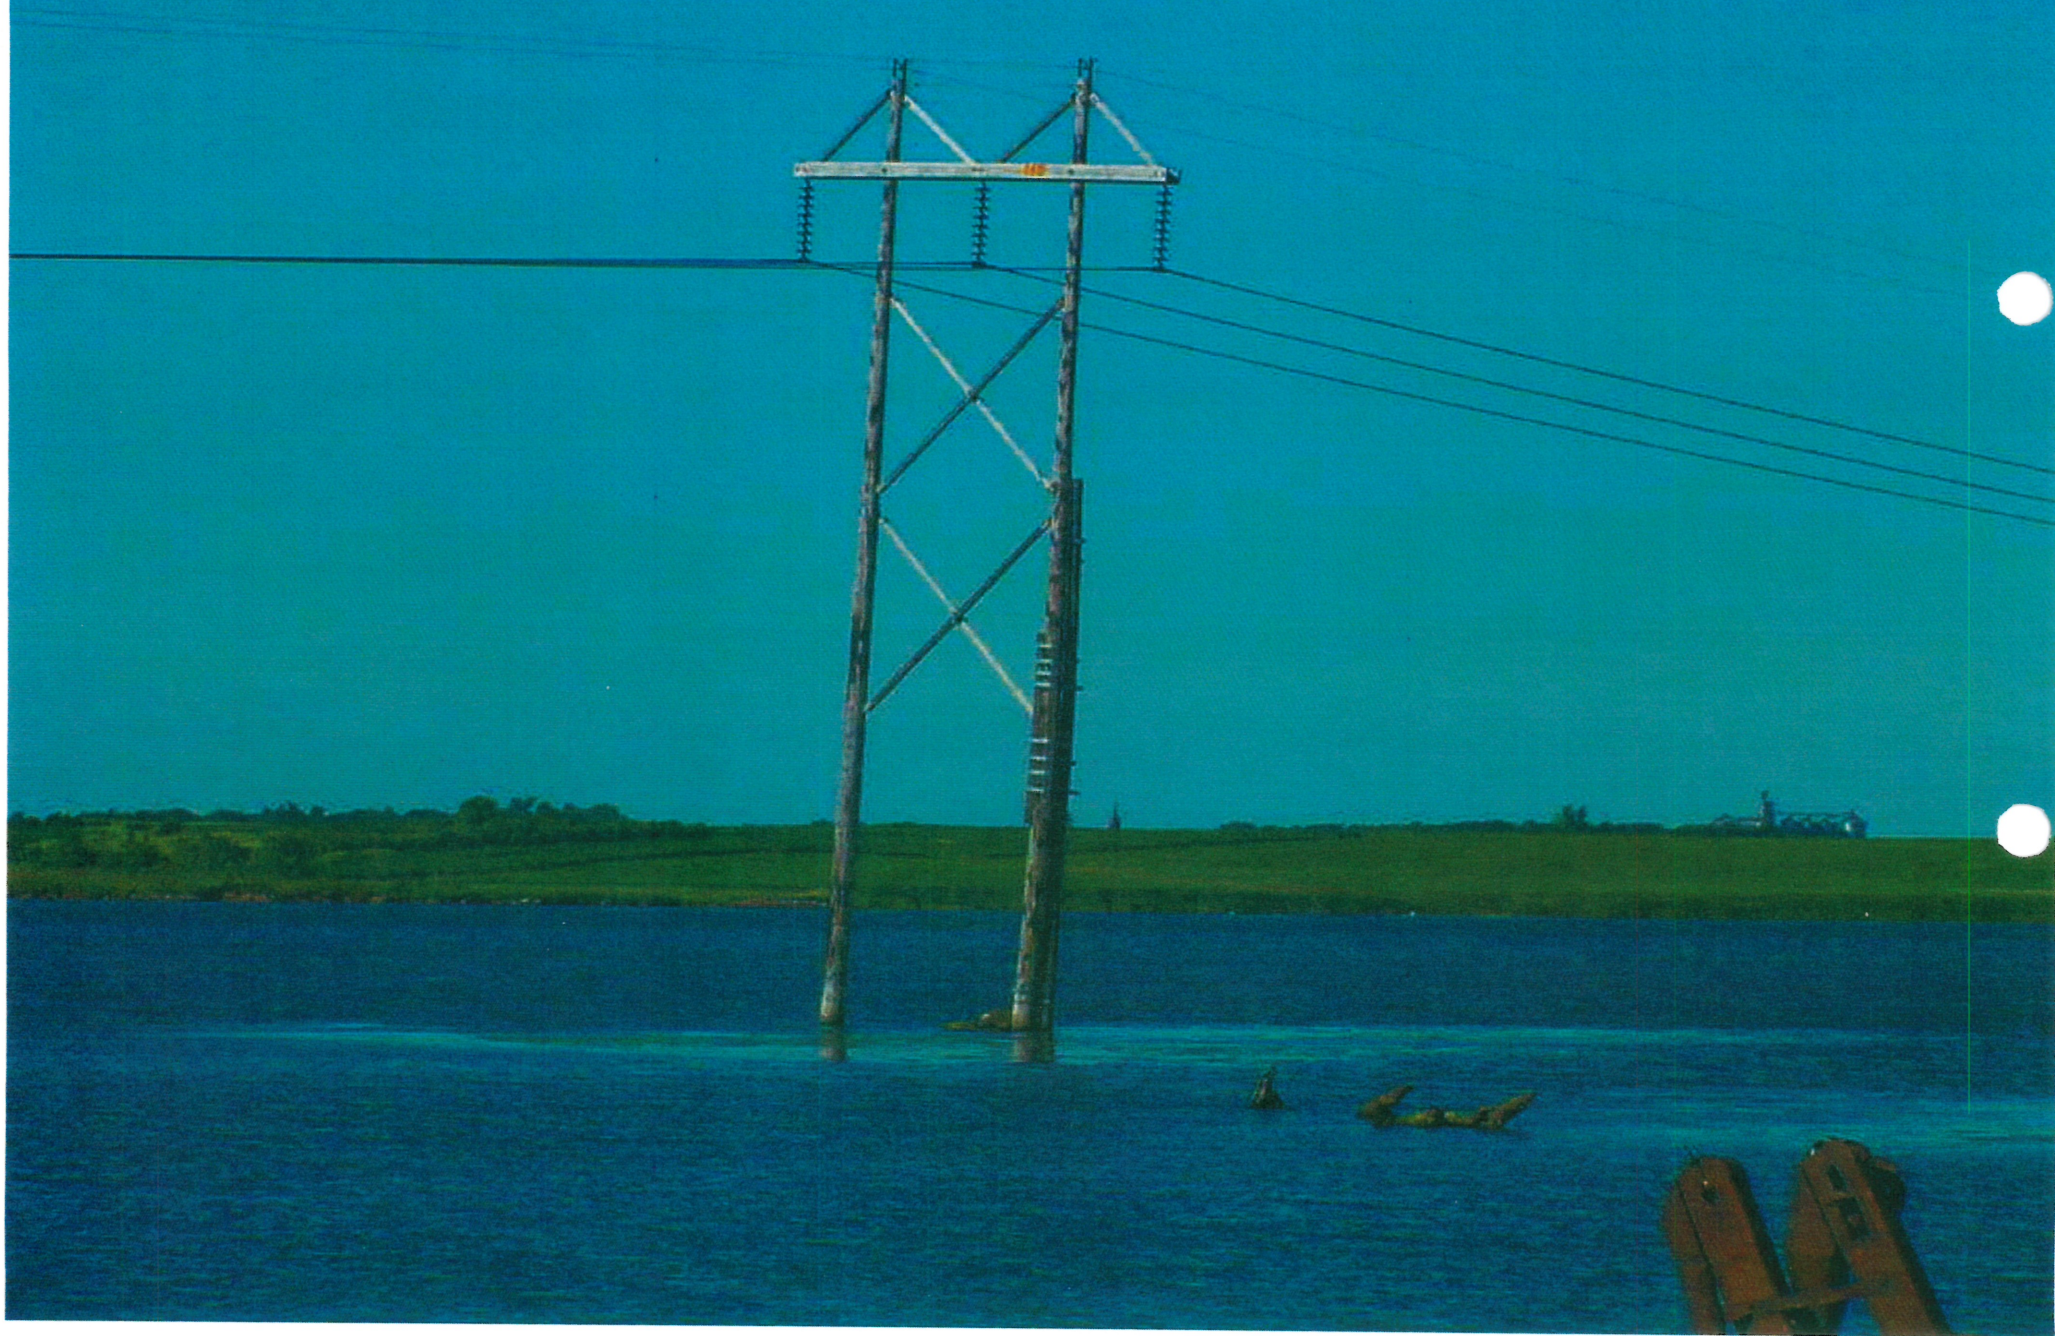

# Hankinson Forman 230kV Line Structure 145

Hankinson Forman 230kV Line  
Structure 145