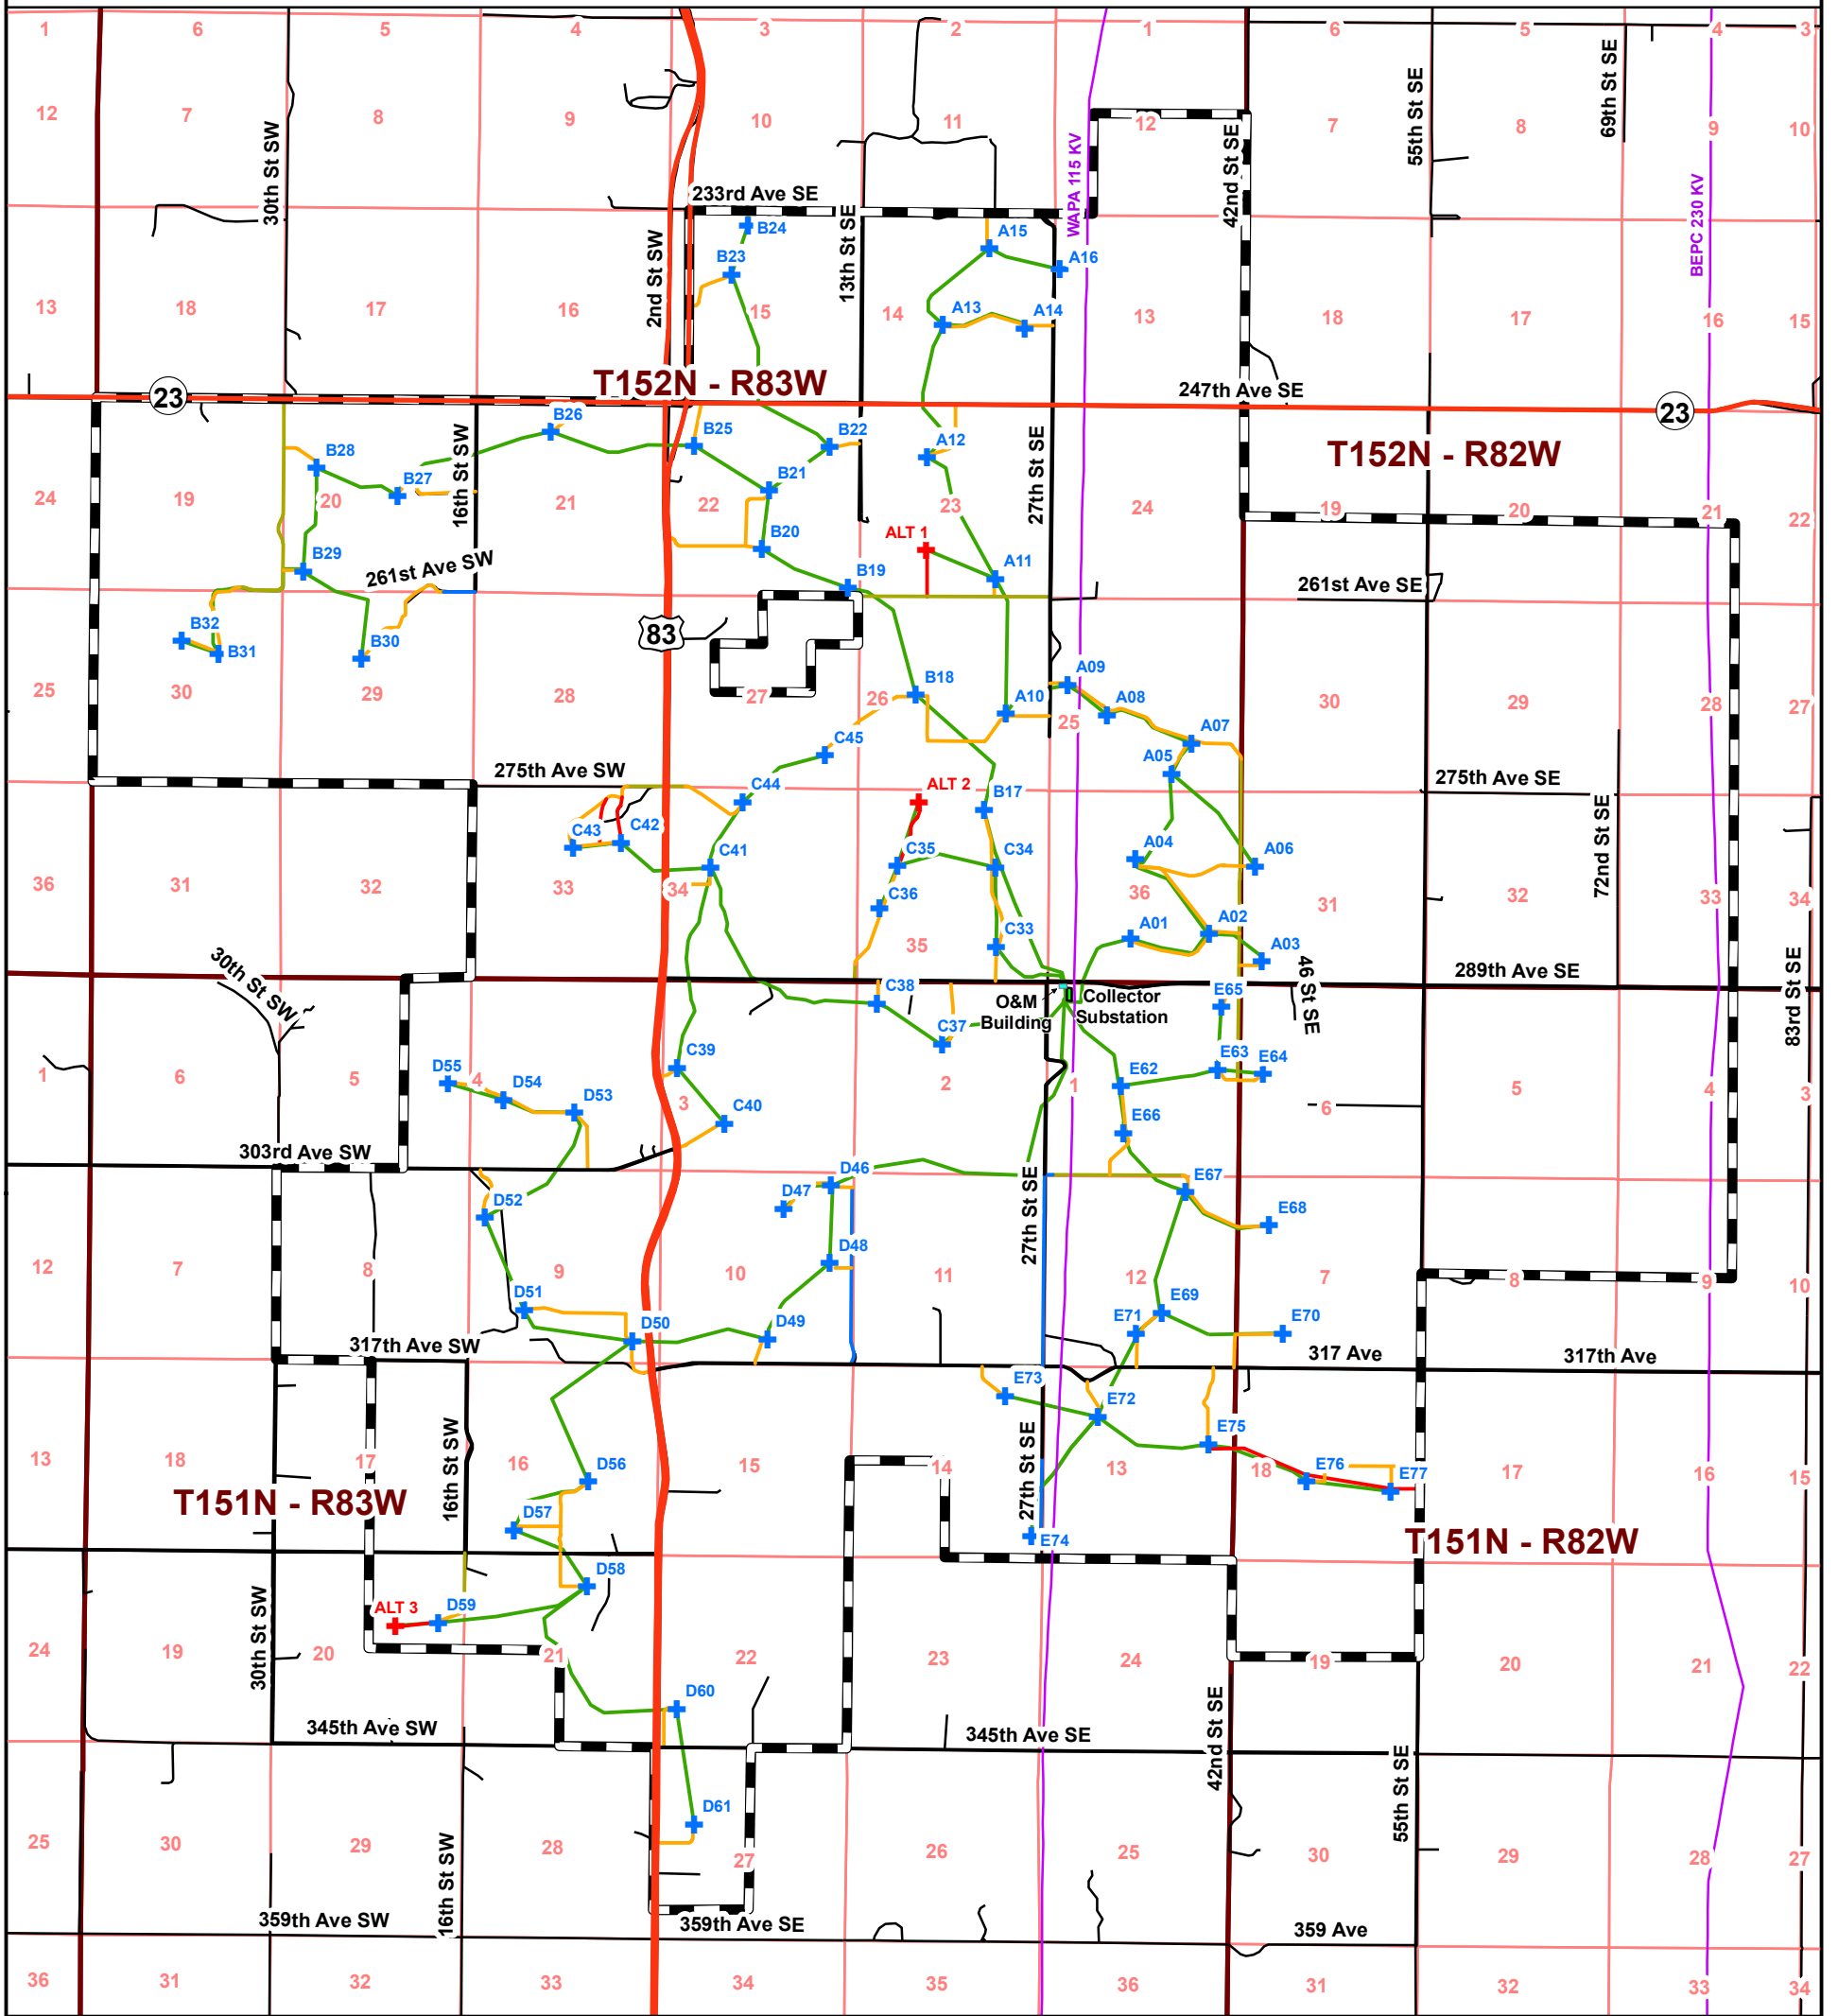

ND PrairieWinds 1

Map Features	
	Turbines
	Alternate Turbines
	Highways
	Existing Transmission
	Project Boundary
	Sections
	Townships
	Existing Roads
	Existing Roads to be Improved
	Section Line to be Improved
	Turbine Road
	Turbine Road Alternate
	Collector System