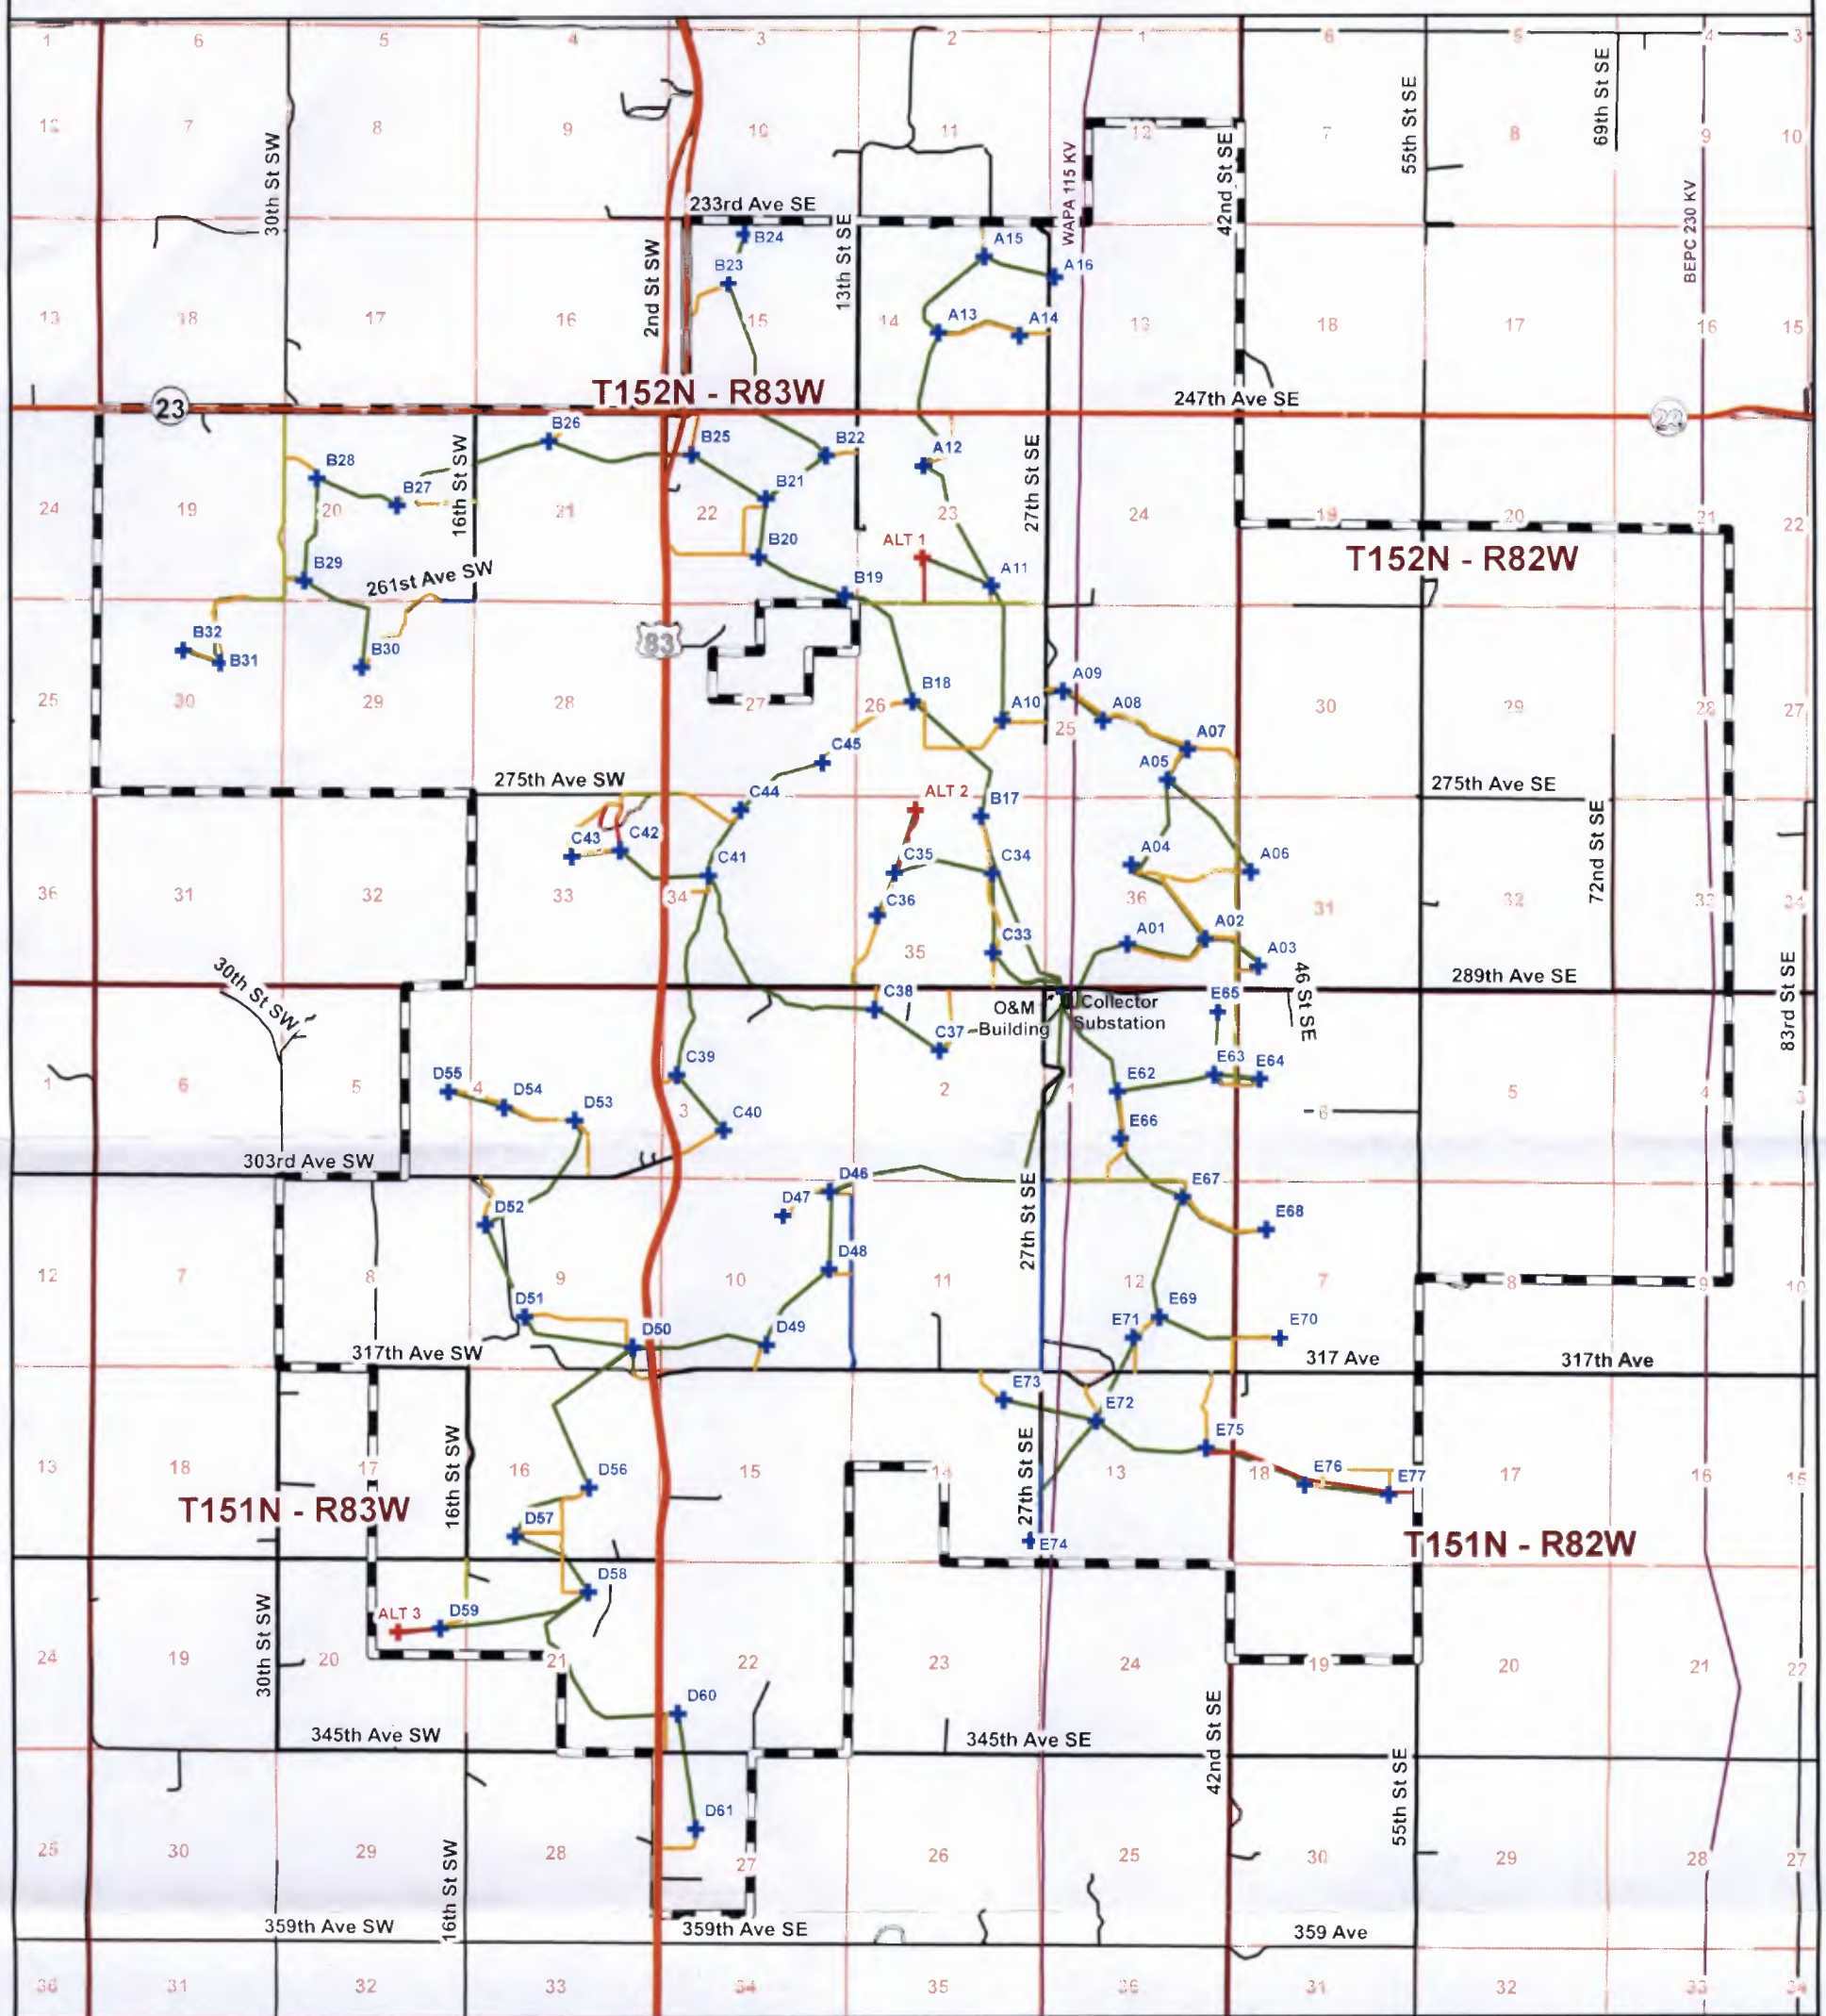

ND PrairieWinds 1

Map Features	
	Turbines
	Alternate Turbines
	Highways
	Existing Transmission
	Project Boundary
	Sections
	Townships
	Existing Roads
	Existing Roads to be Improved
	Section Line to be Improved
	Turbine Road
	Turbine Road Alternate
	Collector System