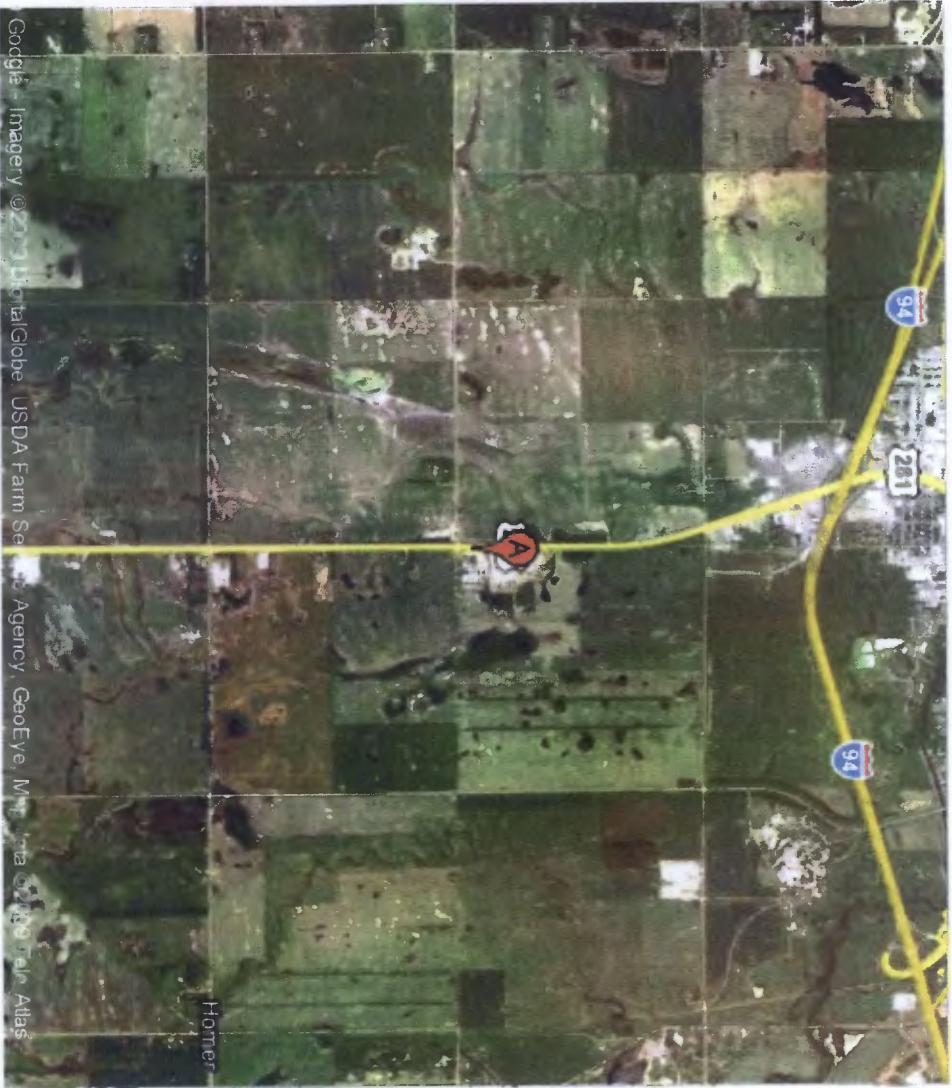

Google maps Address

Hide

3598 74th Ave SE, Jamestown ND

~~3598 74th Ave SE, Jamestown ND~~

Google maps Address

3790 Highway 281, Jamestown ND

To see all the details that are visible on the screen, use the "Print" link next to the map.

Google maps Address

3790 Highway 281, Jamestown ND

To see all the details that are visible on the screen, use the "Print" link next to the map.

NATIONAL PIPELINE MAPPING SYSTEM

Layer List

NPMS Data

- Gas Transmission
- Hazardous Liquid

Pipelines depicted on this map represent gas and hazardous liquid transmission pipelines only. Gathering and distribution systems are not represented.

This map should never be used as a substitute for contacting a one-call center prior to excavation activities. Please call 811 before any digging occurs.