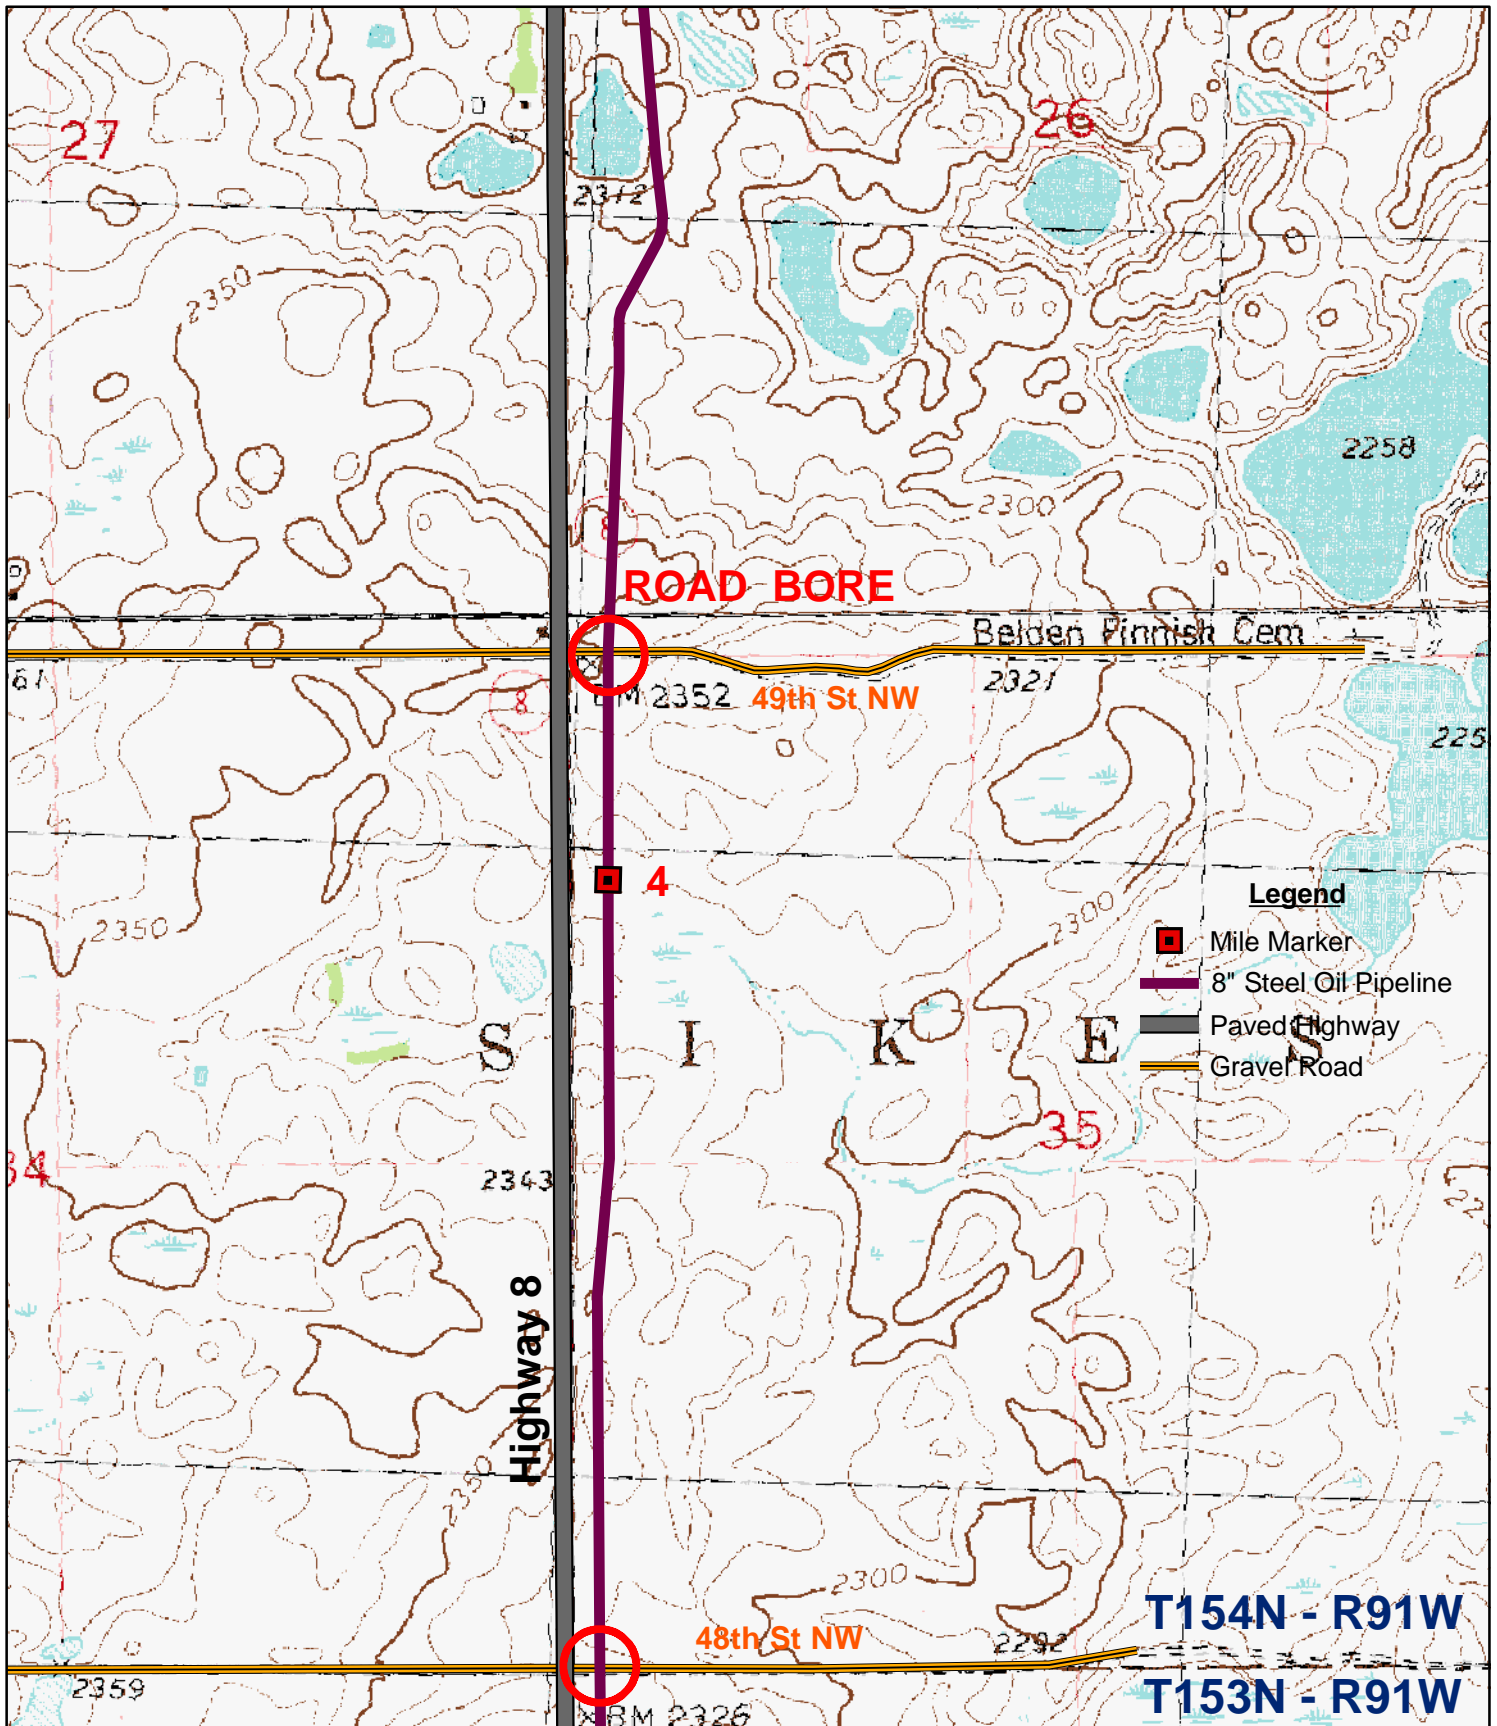

Topo Sheet 1

REV. 6/26/09

**8" OIL DISCHARGE LINE
South Robinson Plant to Stanley, ND**

Whiting Petroleum Corporation

Topo Sheet 2

REV. 6/26/09

**8" OIL DISCHARGE LINE
South Robinson Plant to Stanley, ND**

Whiting Petroleum Corporation

Topo Sheet 3

REV. 6/26/09

**8" OIL DISCHARGE LINE
South Robinson Plant to Stanley, ND**

Whiting Petroleum Corporation

Topo Sheet 4

REV. 6/26/09

**8" OIL DISCHARGE LINE
South Robinson Plant to Stanley, ND**

Whiting Petroleum Corporation

Topo Sheet 5

REV. 6/26/09

**8" OIL DISCHARGE LINE
South Robinson Plant to Stanley, ND**

Whiting Petroleum Corporation

Topo Sheet 6

REV. 6/26/09

**8" OIL DISCHARGE LINE
South Robinson Plant to Stanley, ND**

Whiting Petroleum Corporation

Topo Sheet 11

REV. 6/26/09

**8" OIL DISCHARGE LINE
South Robinson Plant to Stanley, ND**

Whiting Petroleum Corporation