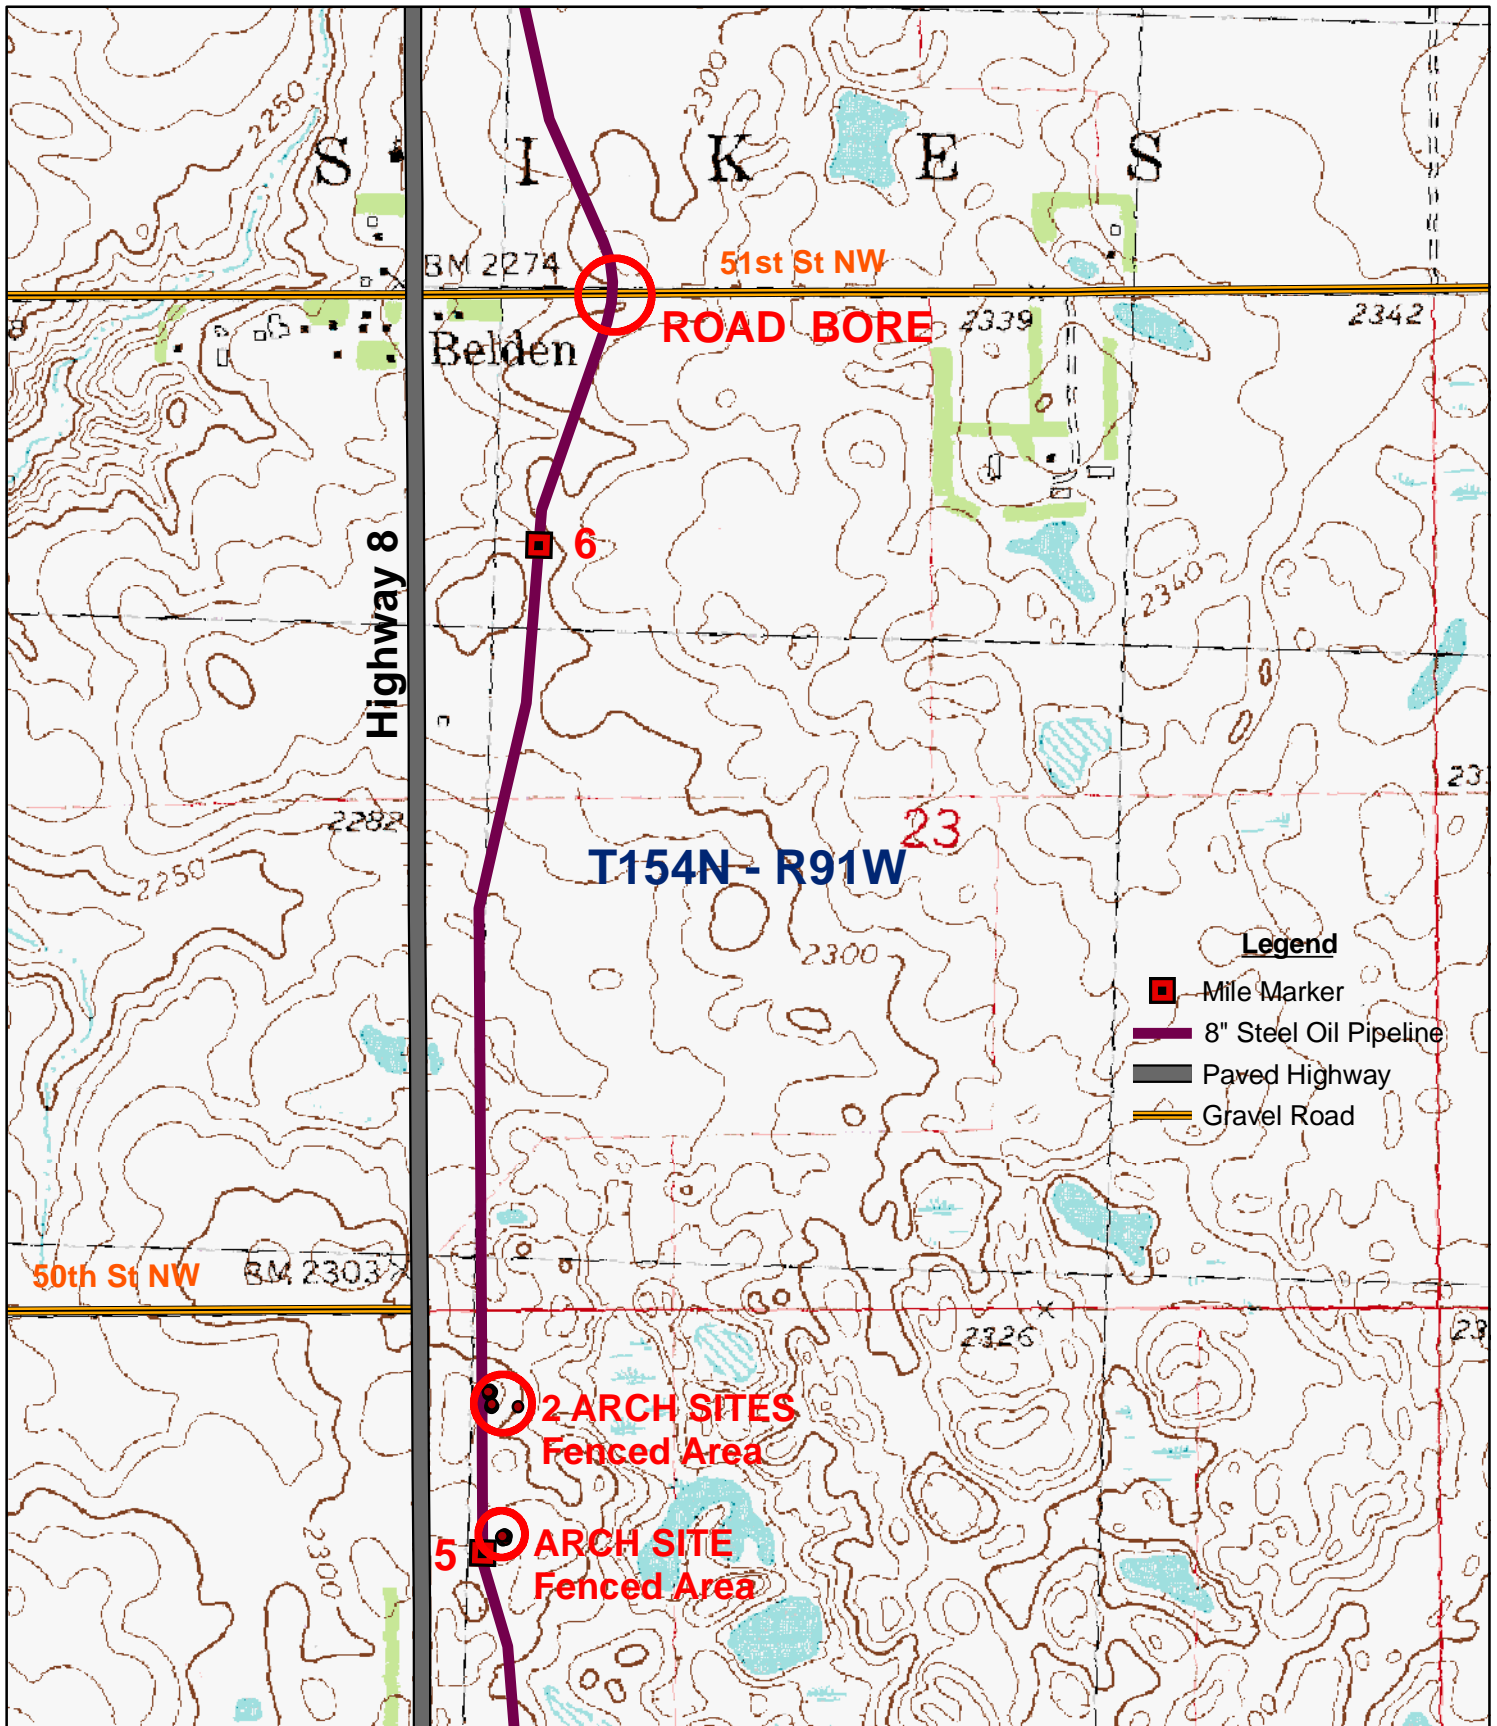

Topo Sheet 3

REV. 6/26/09

**8" OIL DISCHARGE LINE
South Robinson Plant to Stanley, ND**

Whiting Petroleum Corporation

Topo Sheet 4

REV. 6/26/09

**8" OIL DISCHARGE LINE
South Robinson Plant to Stanley, ND**

Whiting Petroleum Corporation

Topo Sheet 5

REV. 6/26/09

**8" OIL DISCHARGE LINE
South Robinson Plant to Stanley, ND**

Whiting Petroleum Corporation

Topo Sheet 6

REV. 6/26/09

**8" OIL DISCHARGE LINE
South Robinson Plant to Stanley, ND**

Whiting Petroleum Corporation

Topo Sheet 9

REV. 6/26/09

8" OIL DISCHARGE LINE
South Robinson Plant to Stanley, ND

Whiting Petroleum Corporation

Topo Sheet 10

REV. 6/26/09

**8" OIL DISCHARGE LINE
South Robinson Plant to Stanley, ND**

Whiting Petroleum Corporation

Topo Sheet 11

REV. 6/26/09

**8" OIL DISCHARGE LINE
South Robinson Plant to Stanley, ND**

Whiting Petroleum Corporation