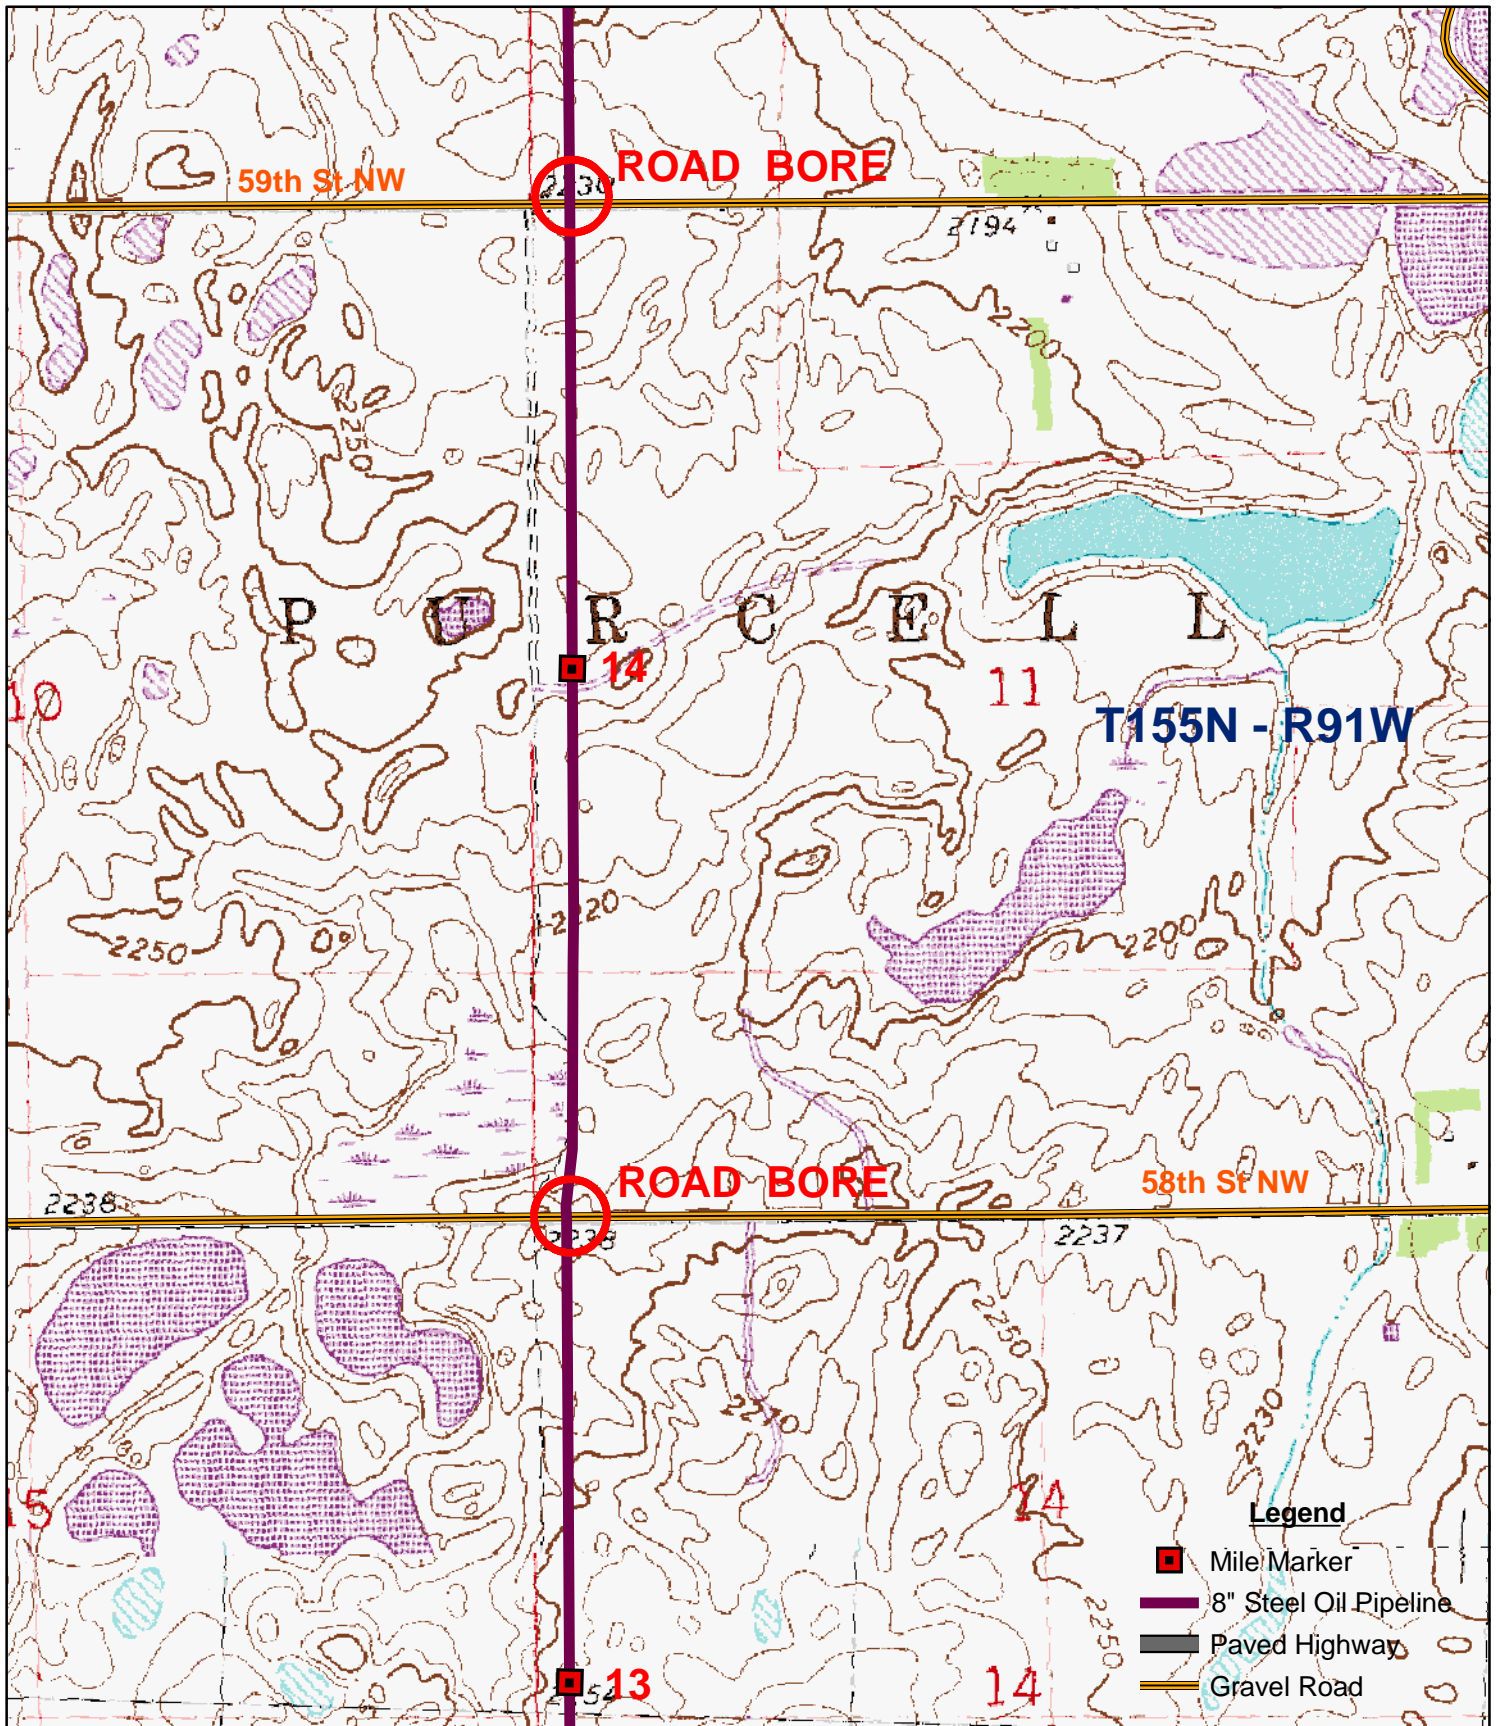

Topo Sheet 5

REV. 6/26/09

**8" OIL DISCHARGE LINE
South Robinson Plant to Stanley, ND**

Whiting Petroleum Corporation

Topo Sheet 6

REV. 6/26/09

**8" OIL DISCHARGE LINE
South Robinson Plant to Stanley, ND**

Whiting Petroleum Corporation

Topo Sheet 7

REV. 6/26/09

8" OIL DISCHARGE LINE
South Robinson Plant to Stanley, ND

Whiting Petroleum Corporation

Topo Sheet 8

REV. 6/26/09

8" OIL DISCHARGE LINE
South Robinson Plant to Stanley, ND

Whiting Petroleum Corporation

Topo Sheet 9

REV. 6/26/09

8" OIL DISCHARGE LINE
South Robinson Plant to Stanley, ND

Whiting Petroleum Corporation

Topo Sheet 10

REV. 6/26/09

**8" OIL DISCHARGE LINE
South Robinson Plant to Stanley, ND**

Whiting Petroleum Corporation

Topo Sheet 11

REV. 6/26/09

**8" OIL DISCHARGE LINE
South Robinson Plant to Stanley, ND**

Whiting Petroleum Corporation