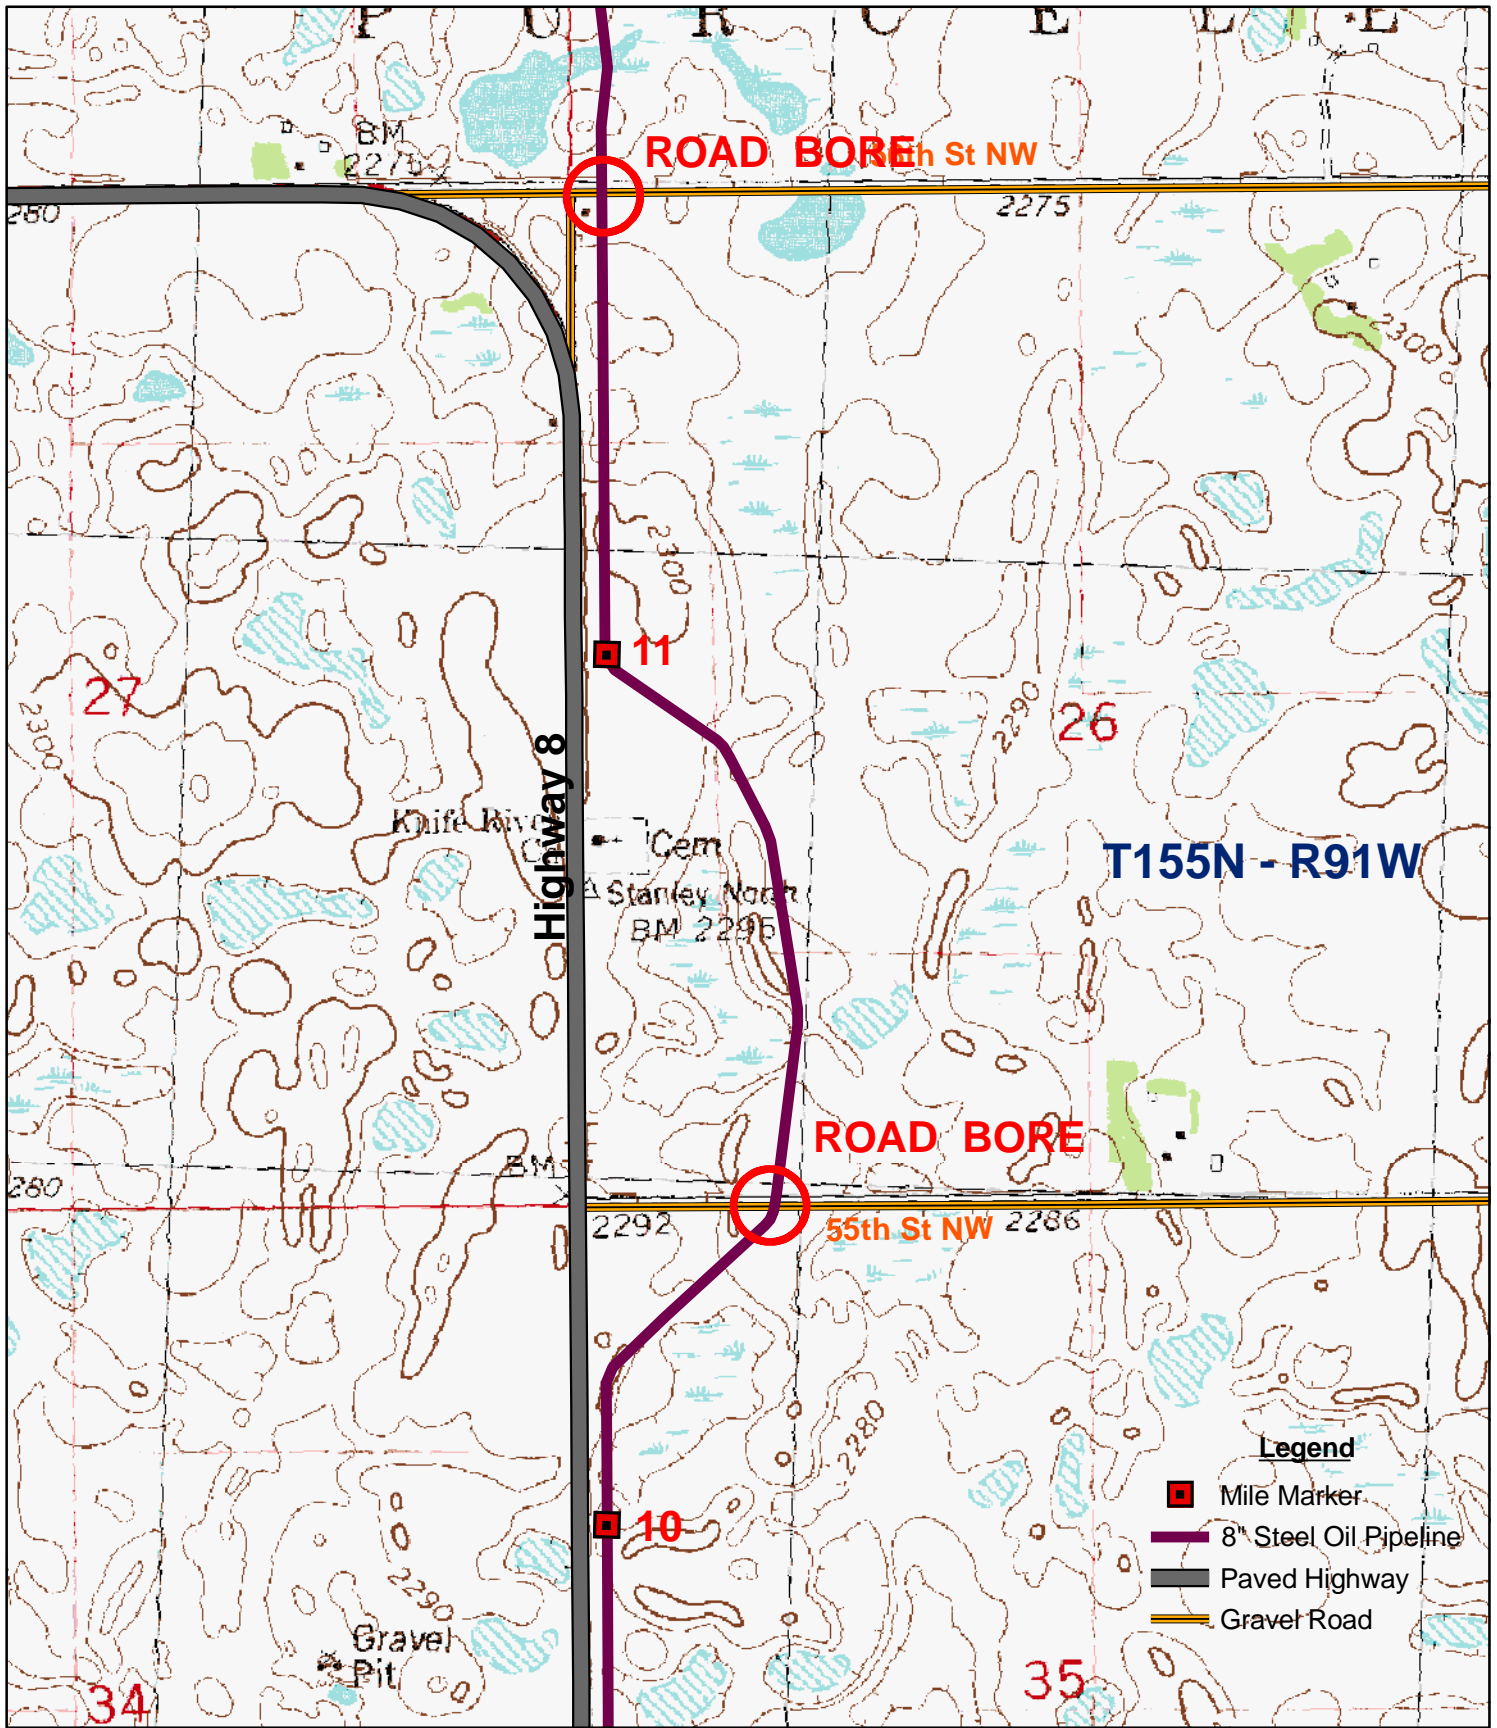

Topo Sheet 5

REV. 6/26/09

**8" OIL DISCHARGE LINE
South Robinson Plant to Stanley, ND**

Whiting Petroleum Corporation

Topo Sheet 6

REV. 6/26/09

**8" OIL DISCHARGE LINE
South Robinson Plant to Stanley, ND**

Whiting Petroleum Corporation

Topo Sheet 7

REV. 6/26/09

8" OIL DISCHARGE LINE
South Robinson Plant to Stanley, ND

Whiting Petroleum Corporation

Topo Sheet 8

REV. 6/26/09

8" OIL DISCHARGE LINE
South Robinson Plant to Stanley, ND

Whiting Petroleum Corporation

Topo Sheet 9

REV. 6/26/09

8" OIL DISCHARGE LINE
South Robinson Plant to Stanley, ND

Whiting Petroleum Corporation

Topo Sheet 10

REV. 6/26/09

**8" OIL DISCHARGE LINE
South Robinson Plant to Stanley, ND**

Whiting Petroleum Corporation

Topo Sheet 11

REV. 6/26/09

**8" OIL DISCHARGE LINE
South Robinson Plant to Stanley, ND**

Whiting Petroleum Corporation