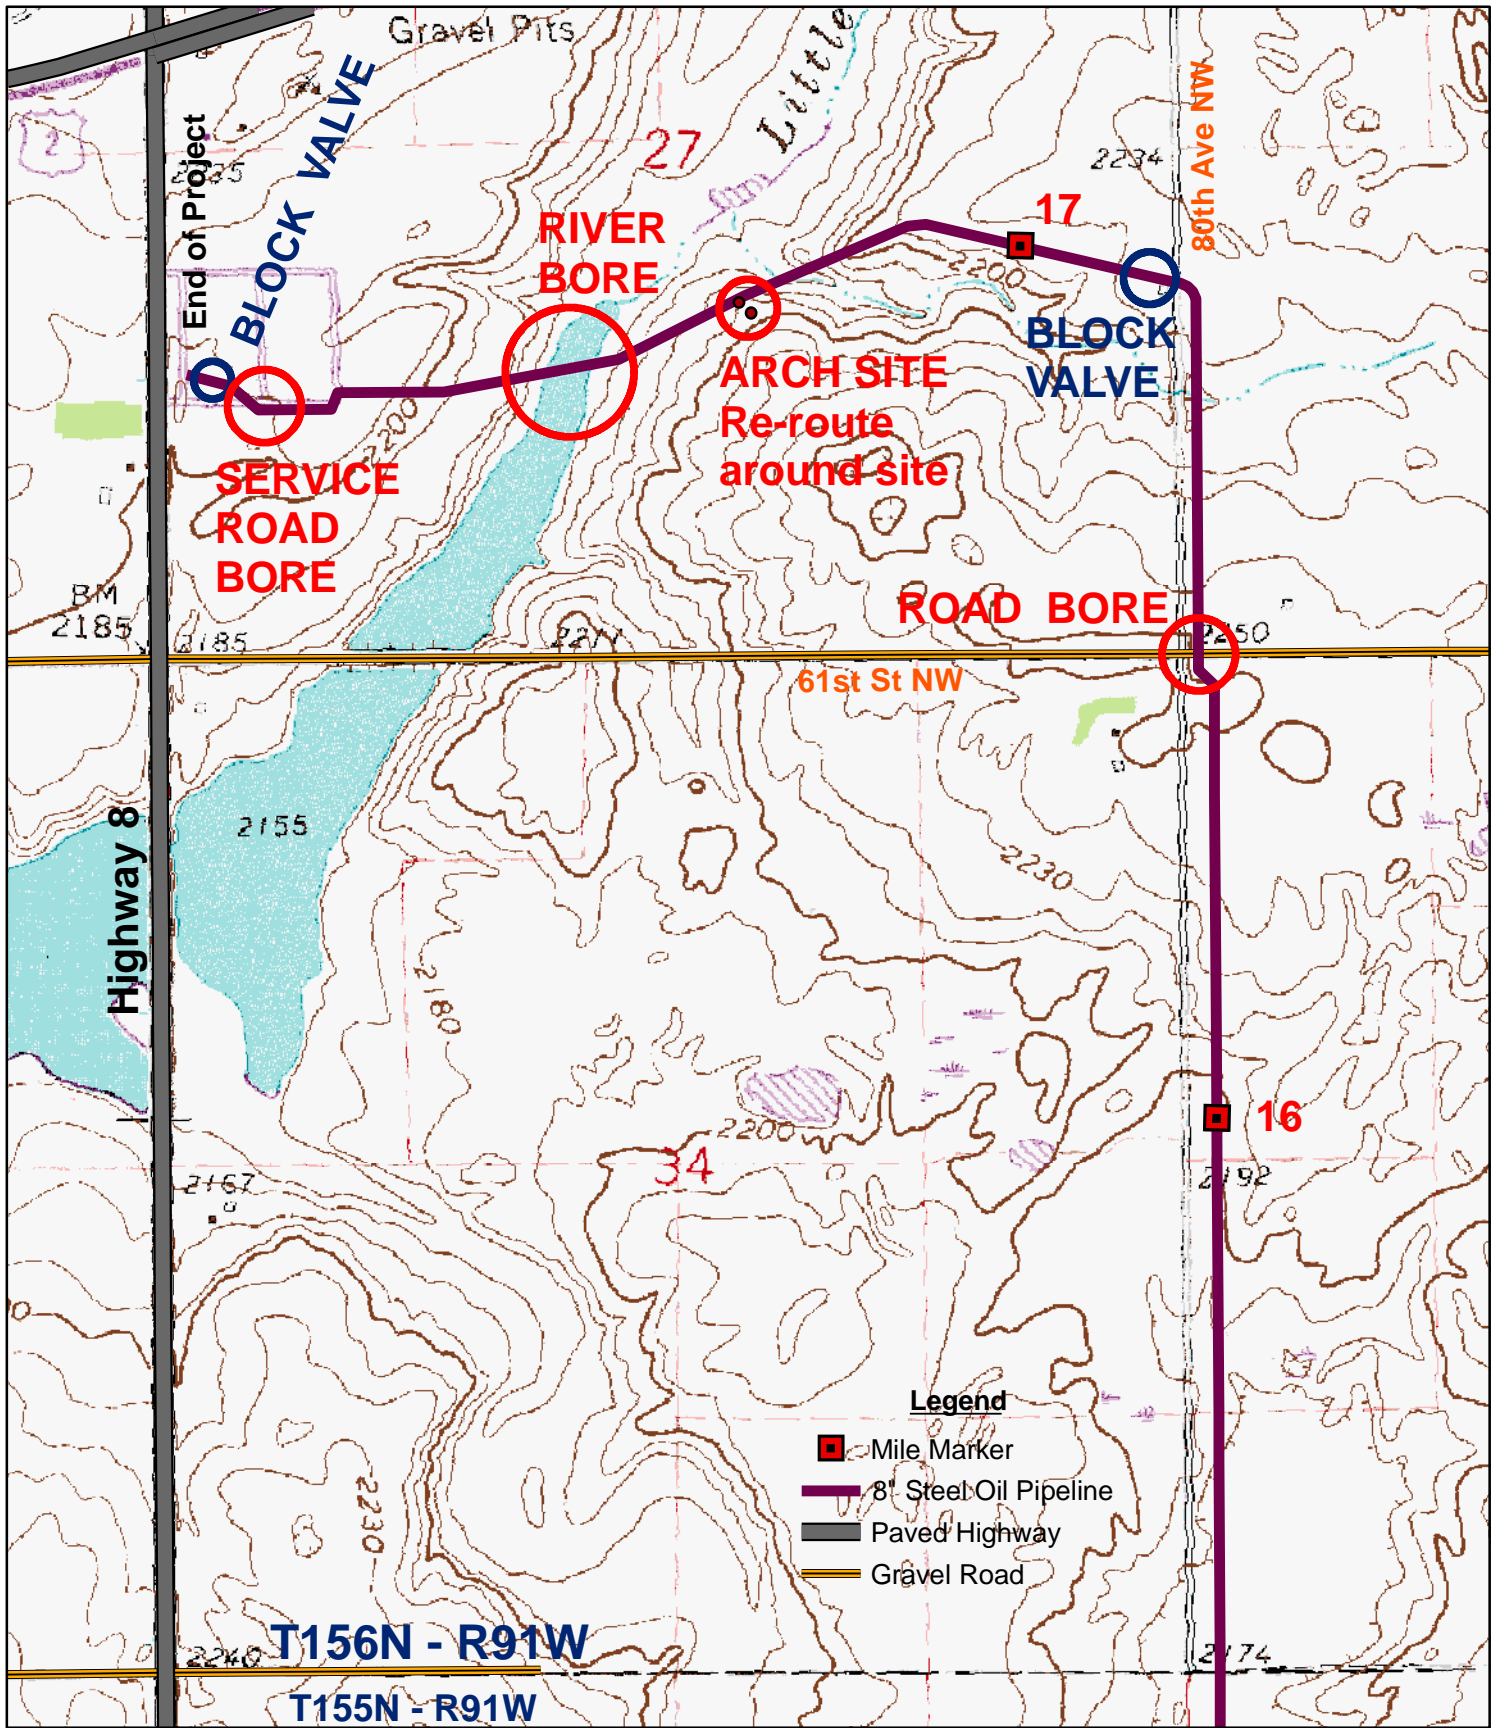

Topo Sheet 5

REV. 6/26/09

**8" OIL DISCHARGE LINE
South Robinson Plant to Stanley, ND**

Whiting Petroleum Corporation

Topo Sheet 6

REV. 6/26/09

**8" OIL DISCHARGE LINE
South Robinson Plant to Stanley, ND**

Whiting Petroleum Corporation

Topo Sheet 7

REV. 6/26/09

8" OIL DISCHARGE LINE
South Robinson Plant to Stanley, ND

Whiting Petroleum Corporation

Topo Sheet 8

REV. 6/26/09

8" OIL DISCHARGE LINE
South Robinson Plant to Stanley, ND

Whiting Petroleum Corporation

Topo Sheet 9

REV. 6/26/09

8" OIL DISCHARGE LINE
South Robinson Plant to Stanley, ND

Whiting Petroleum Corporation

Topo Sheet 10

REV. 6/26/09

**8" OIL DISCHARGE LINE
South Robinson Plant to Stanley, ND**

Whiting Petroleum Corporation

Topo Sheet 11

REV. 6/26/09

**8" OIL DISCHARGE LINE
South Robinson Plant to Stanley, ND**

Whiting Petroleum Corporation