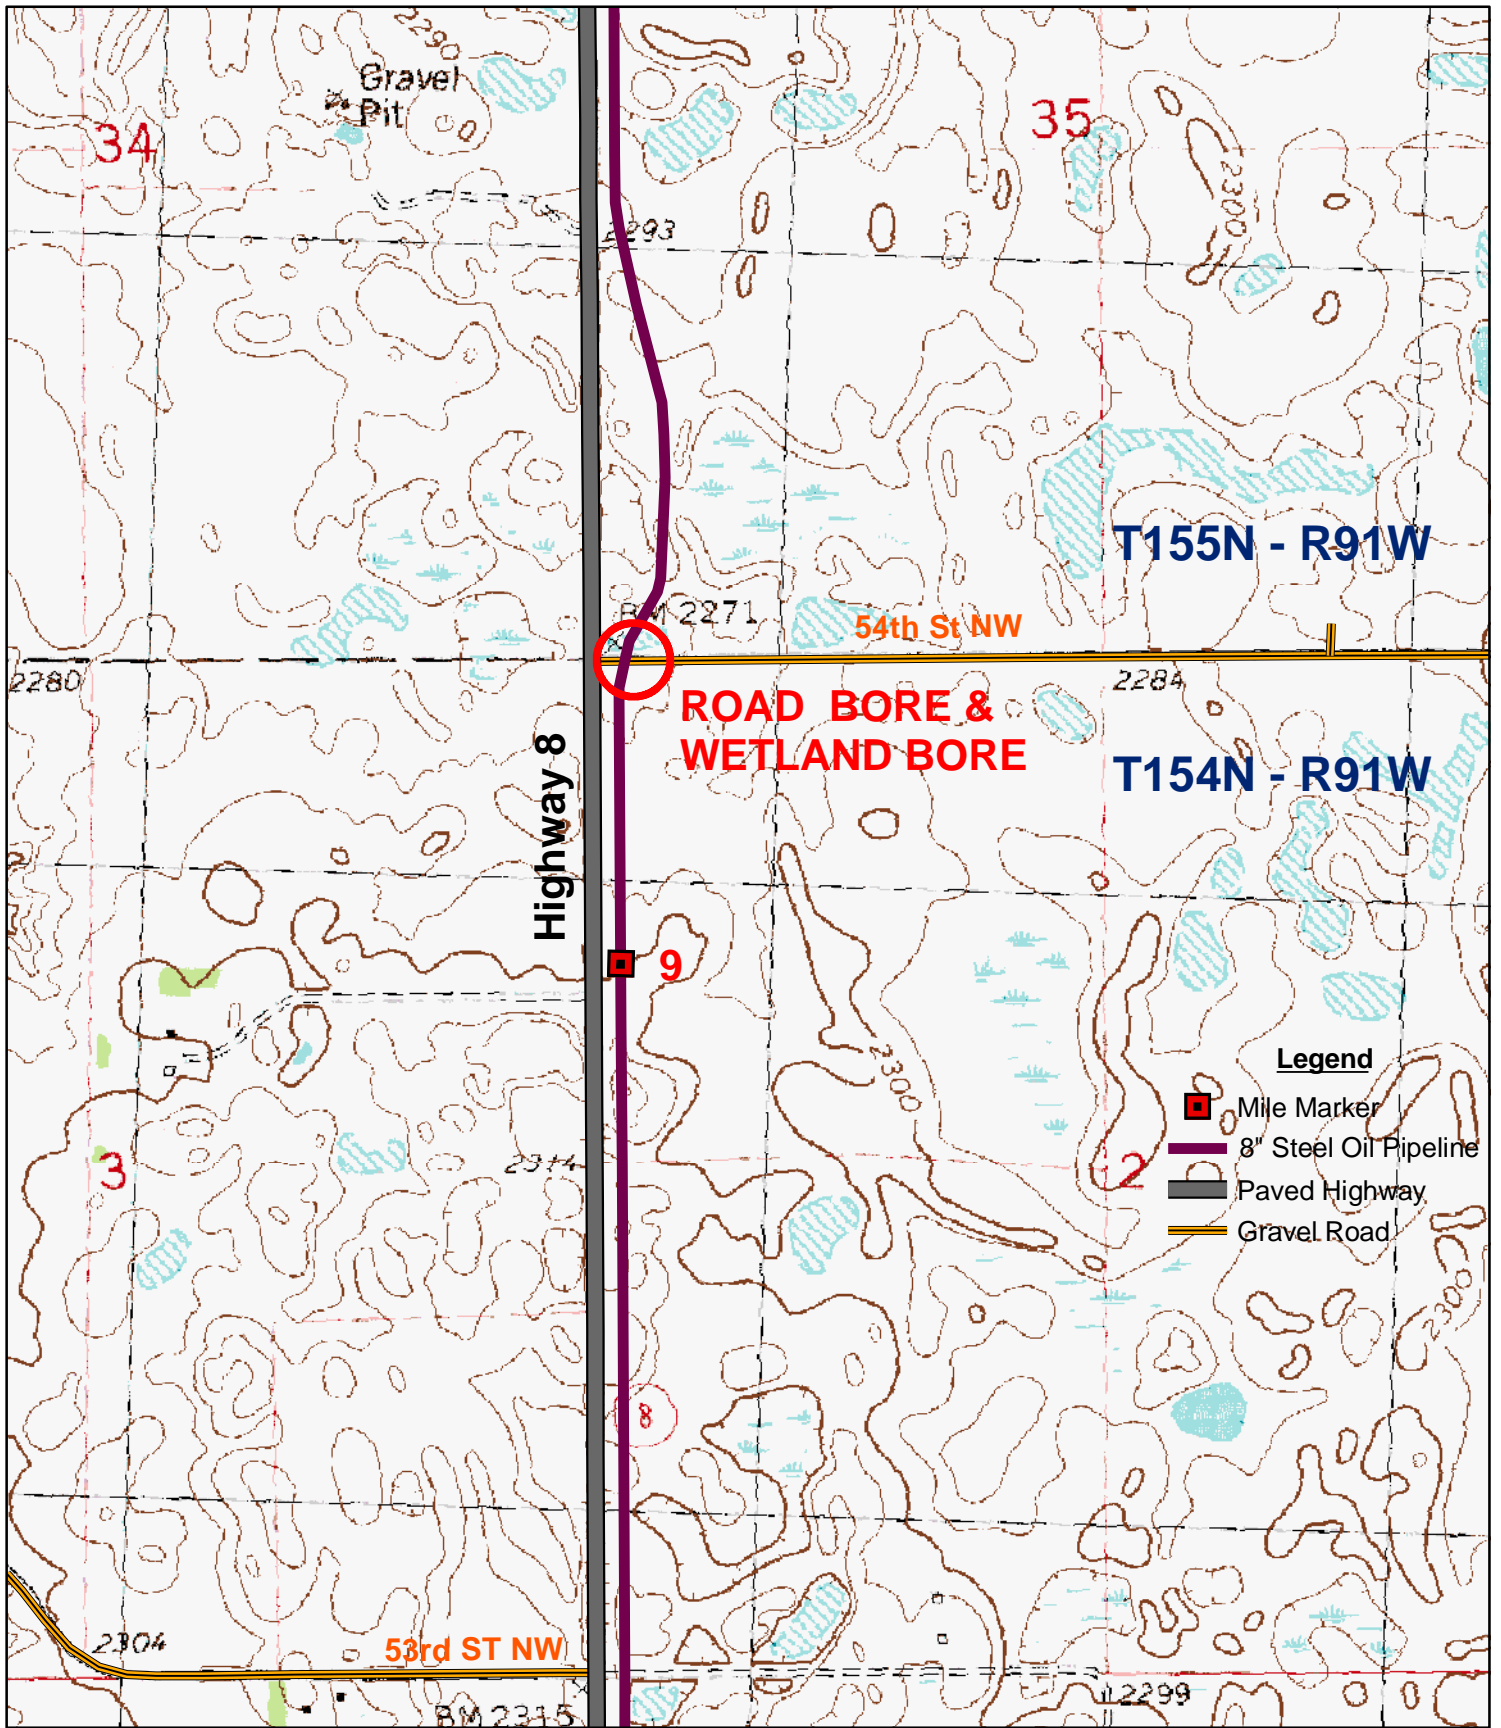

Topo Sheet 5

REV. 6/26/09

**8" OIL DISCHARGE LINE
South Robinson Plant to Stanley, ND**

Whiting Petroleum Corporation

Topo Sheet 6

REV. 6/26/09

**8" OIL DISCHARGE LINE
South Robinson Plant to Stanley, ND**

Whiting Petroleum Corporation

Topo Sheet 7

REV. 6/26/09

8" OIL DISCHARGE LINE
South Robinson Plant to Stanley, ND

Whiting Petroleum Corporation

Topo Sheet 8

REV. 6/26/09

8" OIL DISCHARGE LINE
South Robinson Plant to Stanley, ND

Whiting Petroleum Corporation

Topo Sheet 9

REV. 6/26/09

8" OIL DISCHARGE LINE
South Robinson Plant to Stanley, ND

Whiting Petroleum Corporation

Topo Sheet 10

REV. 6/26/09

**8" OIL DISCHARGE LINE
South Robinson Plant to Stanley, ND**

Whiting Petroleum Corporation

Topo Sheet 11

REV. 6/26/09

**8" OIL DISCHARGE LINE
South Robinson Plant to Stanley, ND**

Whiting Petroleum Corporation