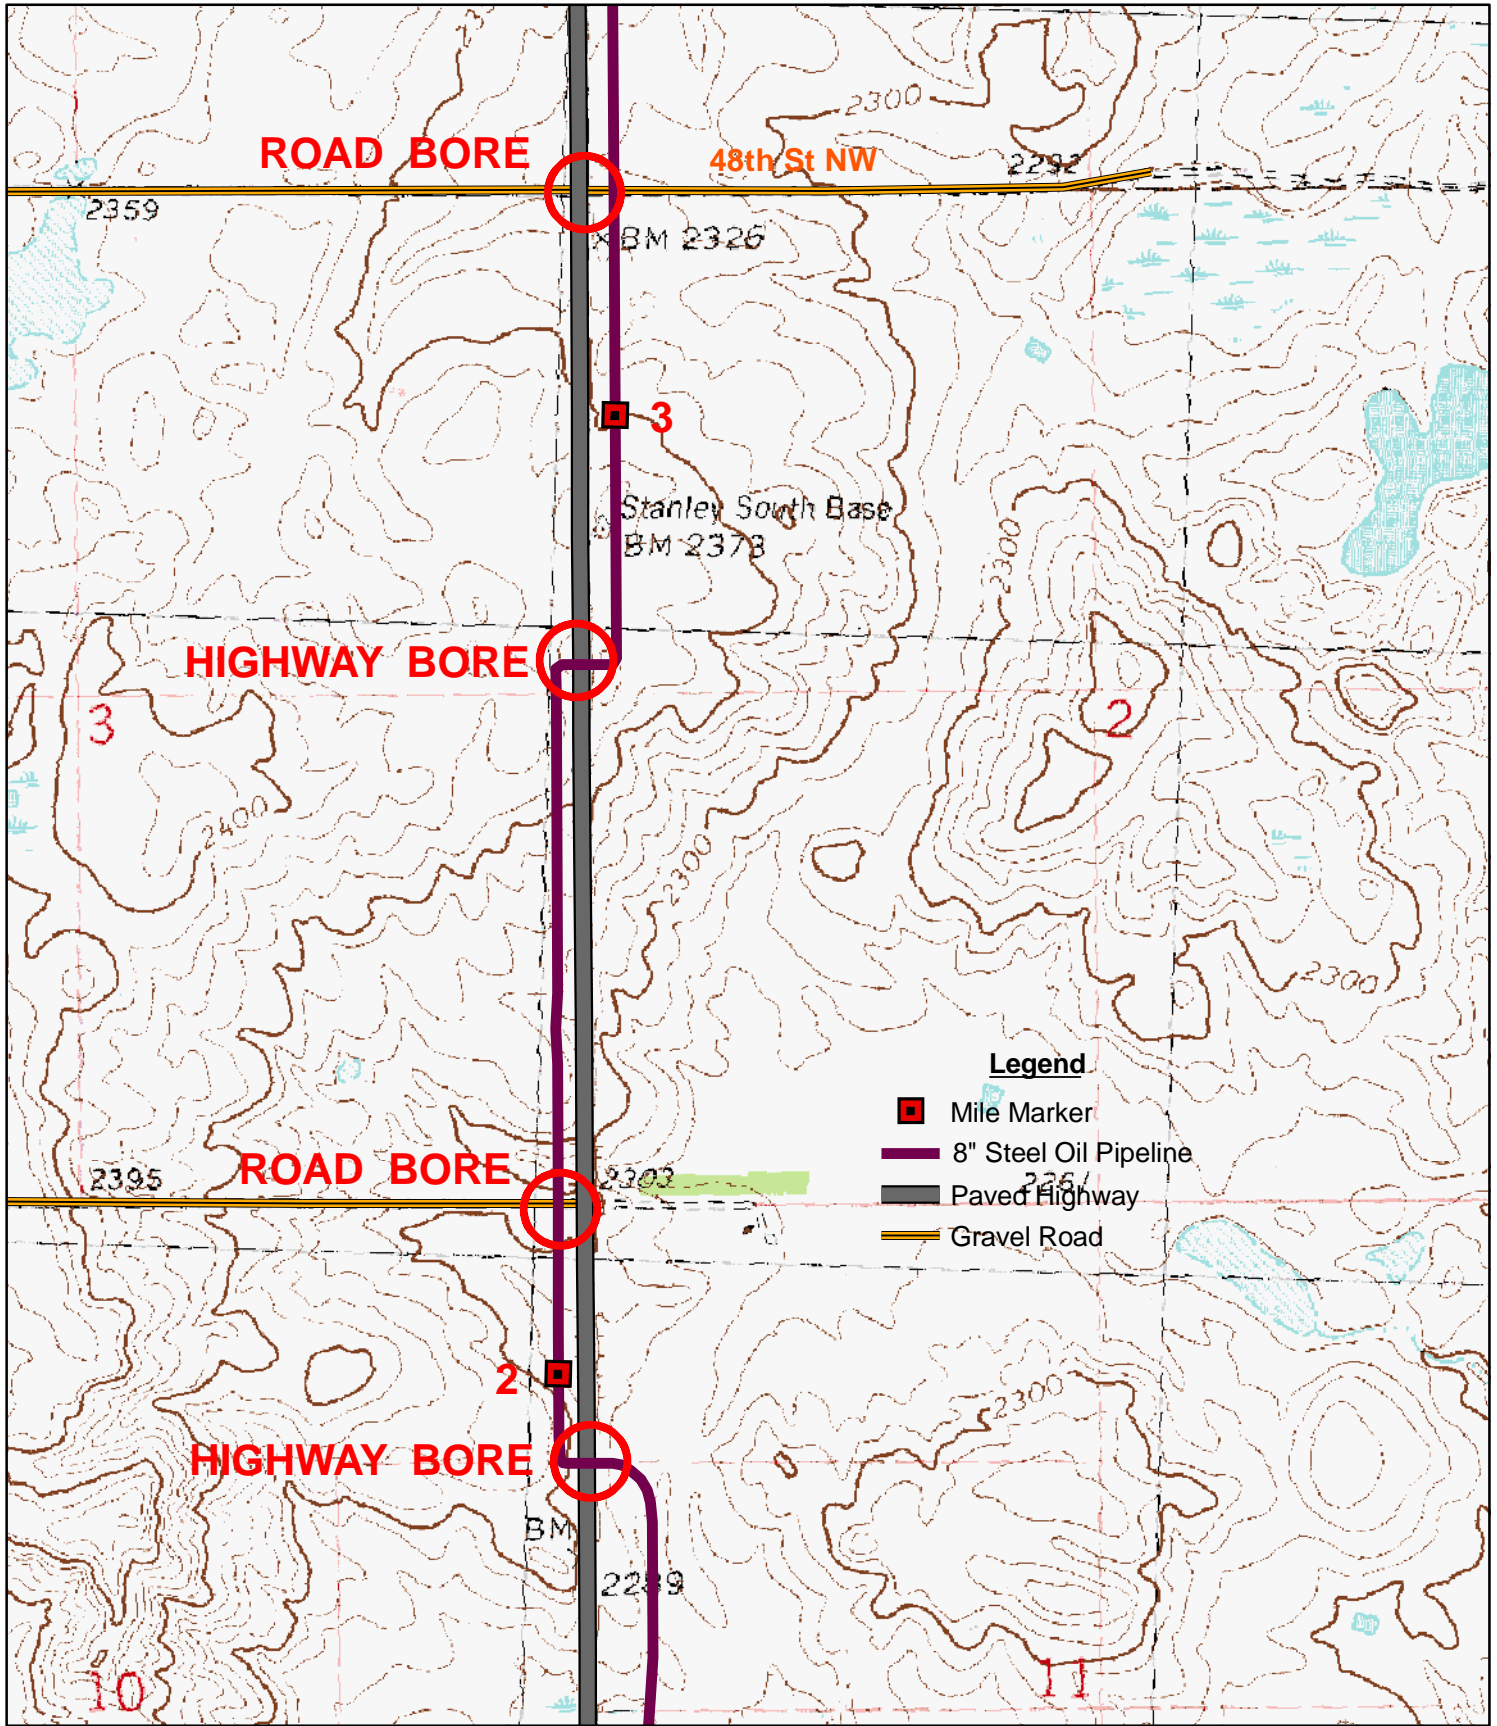

Topo Sheet 1

REV. 6/26/09

**8" OIL DISCHARGE LINE
South Robinson Plant to Stanley, ND**

Whiting Petroleum Corporation

Topo Sheet 2

REV. 6/26/09

**8" OIL DISCHARGE LINE
South Robinson Plant to Stanley, ND**

Whiting Petroleum Corporation

Topo Sheet 3

REV. 6/26/09

**8" OIL DISCHARGE LINE
South Robinson Plant to Stanley, ND**

Whiting Petroleum Corporation

Topo Sheet 4

REV. 6/26/09

**8" OIL DISCHARGE LINE
South Robinson Plant to Stanley, ND**

Whiting Petroleum Corporation

Topo Sheet 9

REV. 6/26/09

8" OIL DISCHARGE LINE
South Robinson Plant to Stanley, ND

Whiting Petroleum Corporation

Topo Sheet 10

REV. 6/26/09

**8" OIL DISCHARGE LINE
South Robinson Plant to Stanley, ND**

Whiting Petroleum Corporation

Topo Sheet 11

REV. 6/26/09

**8" OIL DISCHARGE LINE
South Robinson Plant to Stanley, ND**

Whiting Petroleum Corporation