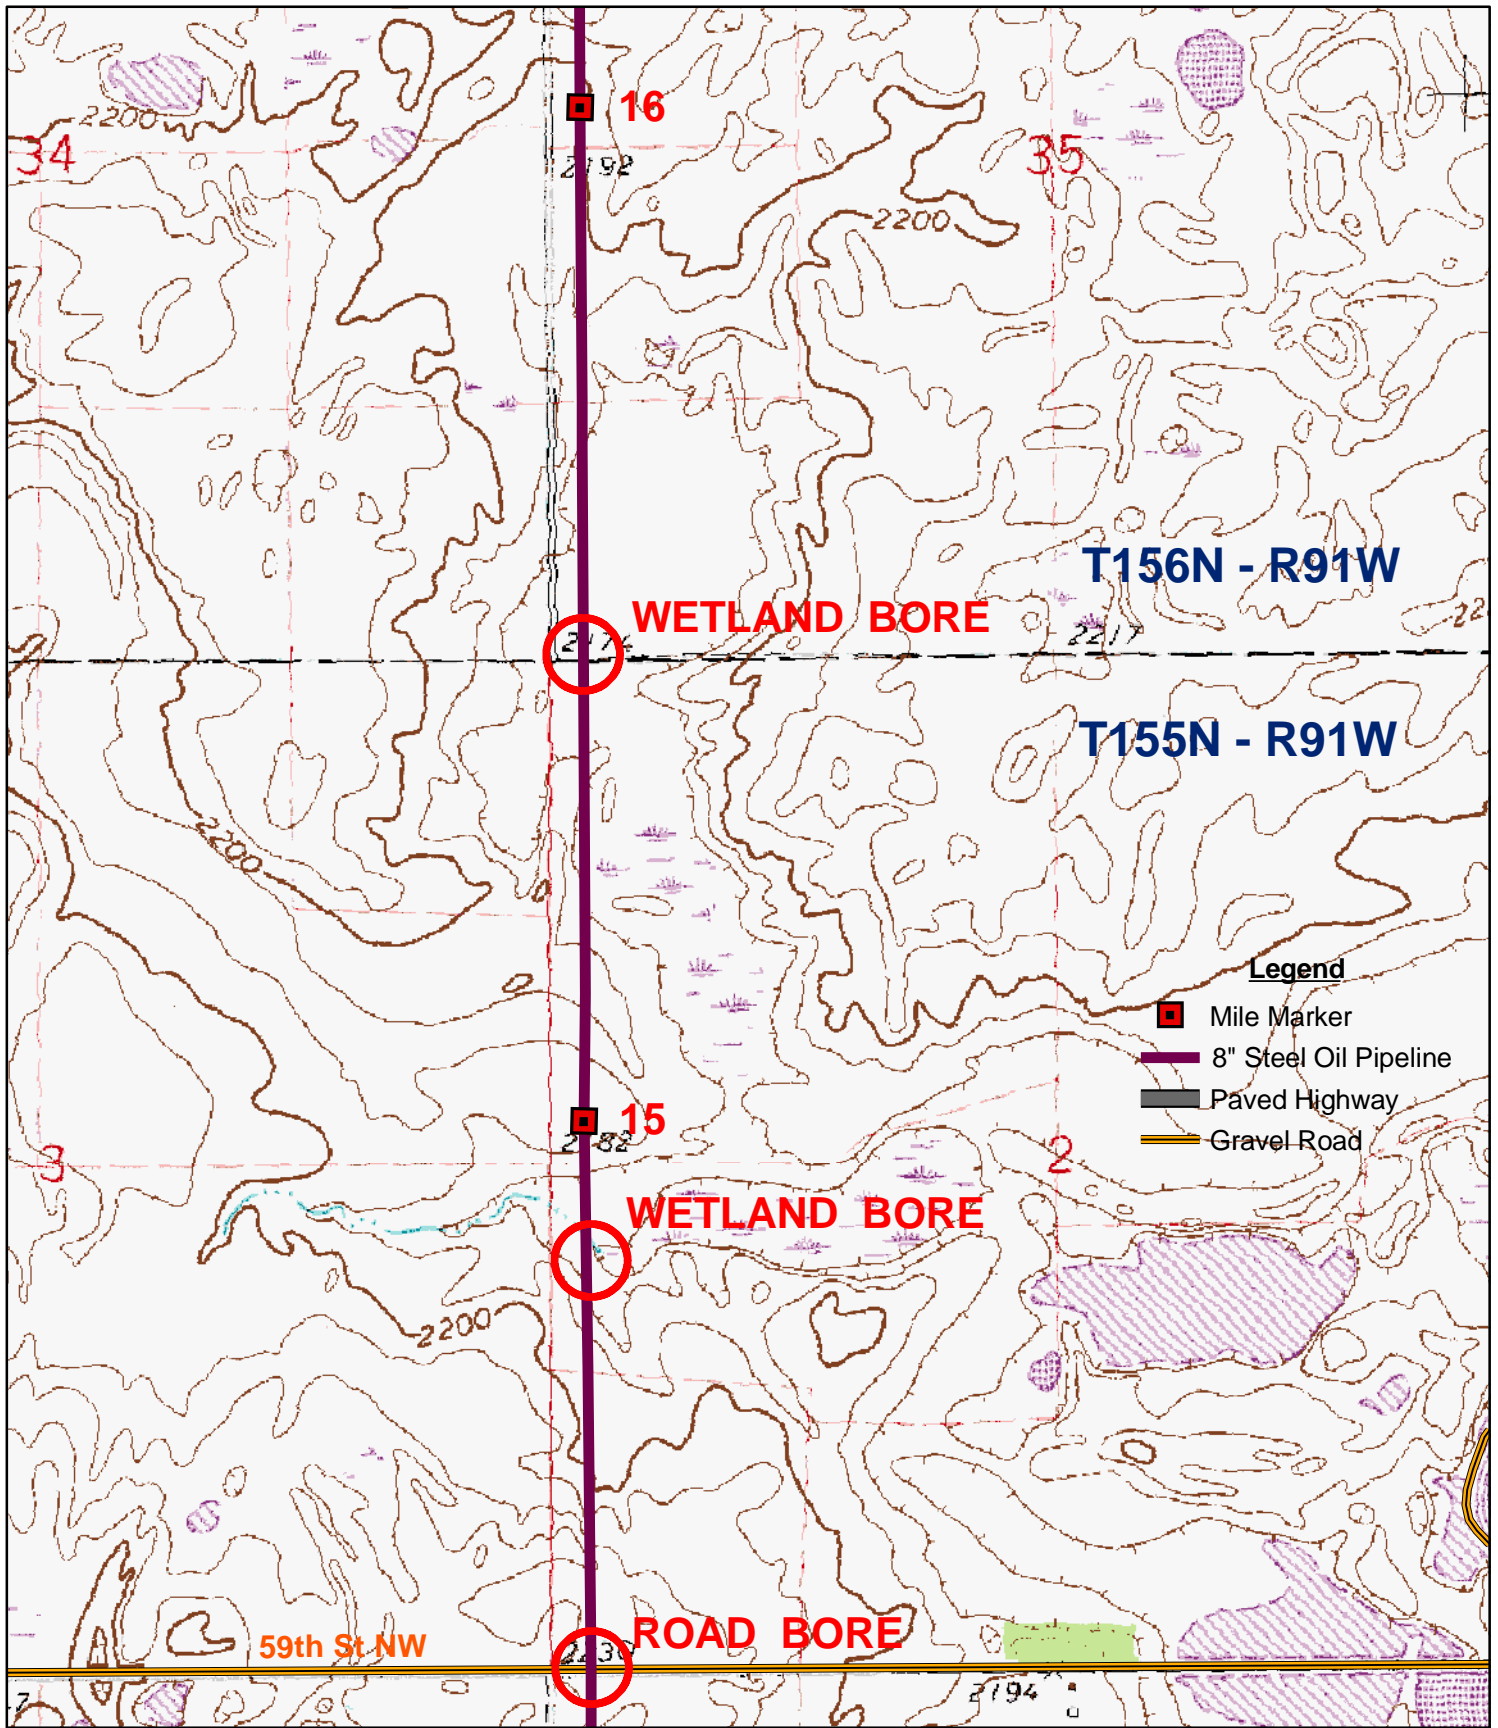

Topo Sheet 5

REV. 6/26/09

**8" OIL DISCHARGE LINE
South Robinson Plant to Stanley, ND**

Whiting Petroleum Corporation

Topo Sheet 6

REV. 6/26/09

**8" OIL DISCHARGE LINE
South Robinson Plant to Stanley, ND**

Whiting Petroleum Corporation

Topo Sheet 7

REV. 6/26/09

8" OIL DISCHARGE LINE
South Robinson Plant to Stanley, ND

Whiting Petroleum Corporation

Topo Sheet 8

REV. 6/26/09

8" OIL DISCHARGE LINE
South Robinson Plant to Stanley, ND

Whiting Petroleum Corporation

Topo Sheet 9

REV. 6/26/09

8" OIL DISCHARGE LINE
South Robinson Plant to Stanley, ND

Whiting Petroleum Corporation

Topo Sheet 10

REV. 6/26/09

**8" OIL DISCHARGE LINE
South Robinson Plant to Stanley, ND**

Whiting Petroleum Corporation

Topo Sheet 11

REV. 6/26/09

**8" OIL DISCHARGE LINE
South Robinson Plant to Stanley, ND**

Whiting Petroleum Corporation