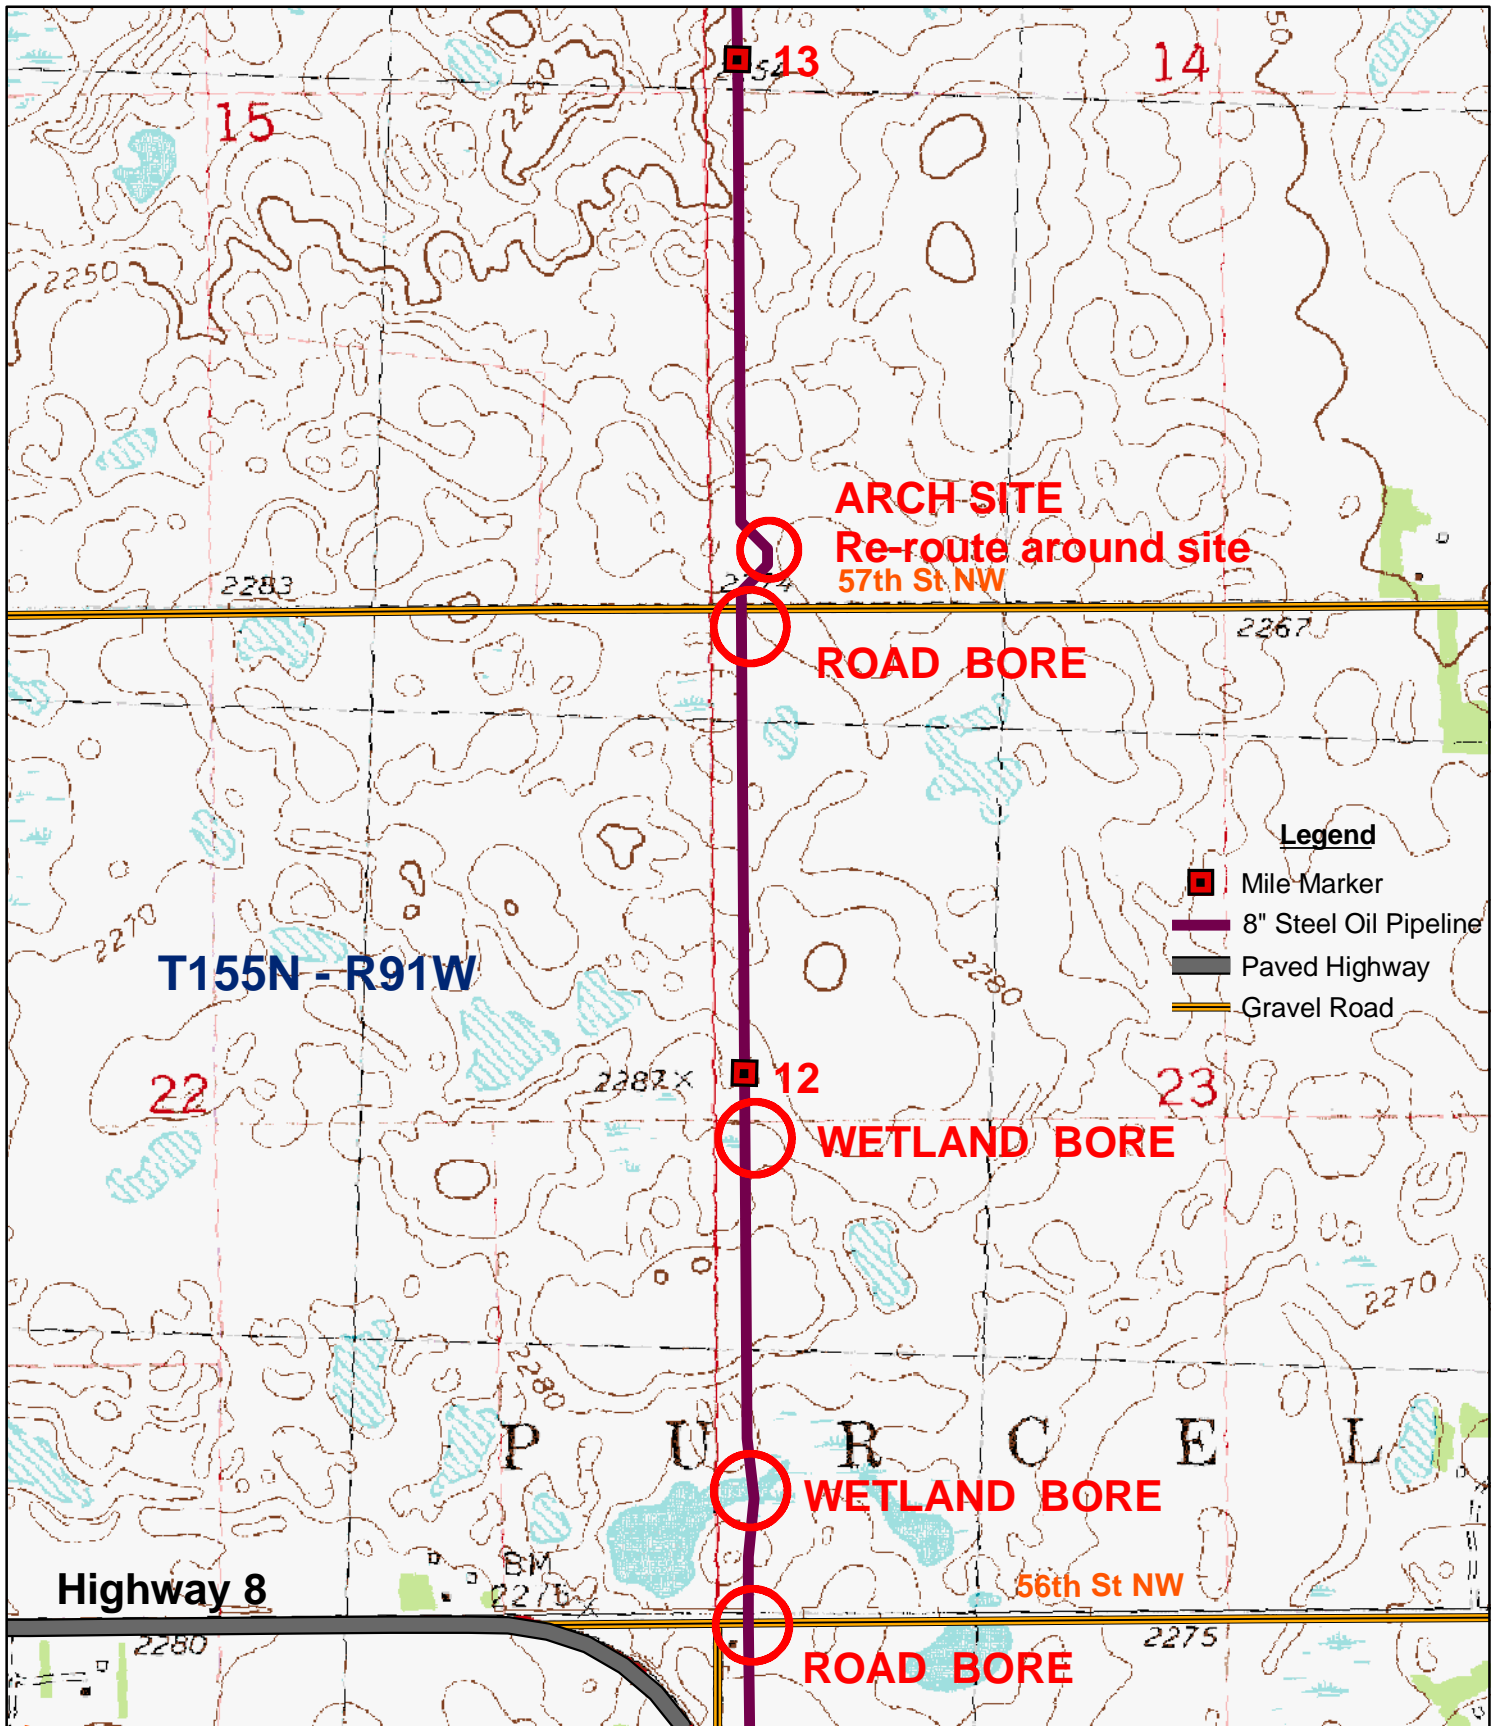

Topo Sheet 5

REV. 6/26/09

**8" OIL DISCHARGE LINE
South Robinson Plant to Stanley, ND**

Whiting Petroleum Corporation

Topo Sheet 6

REV. 6/26/09

**8" OIL DISCHARGE LINE
South Robinson Plant to Stanley, ND**

Whiting Petroleum Corporation

Topo Sheet 7

REV. 6/26/09

8" OIL DISCHARGE LINE
South Robinson Plant to Stanley, ND

Whiting Petroleum Corporation

Topo Sheet 8

REV. 6/26/09

8" OIL DISCHARGE LINE
South Robinson Plant to Stanley, ND

Whiting Petroleum Corporation

Topo Sheet 9

REV. 6/26/09

8" OIL DISCHARGE LINE
South Robinson Plant to Stanley, ND

Whiting Petroleum Corporation

Topo Sheet 10

REV. 6/26/09

**8" OIL DISCHARGE LINE
South Robinson Plant to Stanley, ND**

Whiting Petroleum Corporation

Topo Sheet 11

REV. 6/26/09

**8" OIL DISCHARGE LINE
South Robinson Plant to Stanley, ND**

Whiting Petroleum Corporation