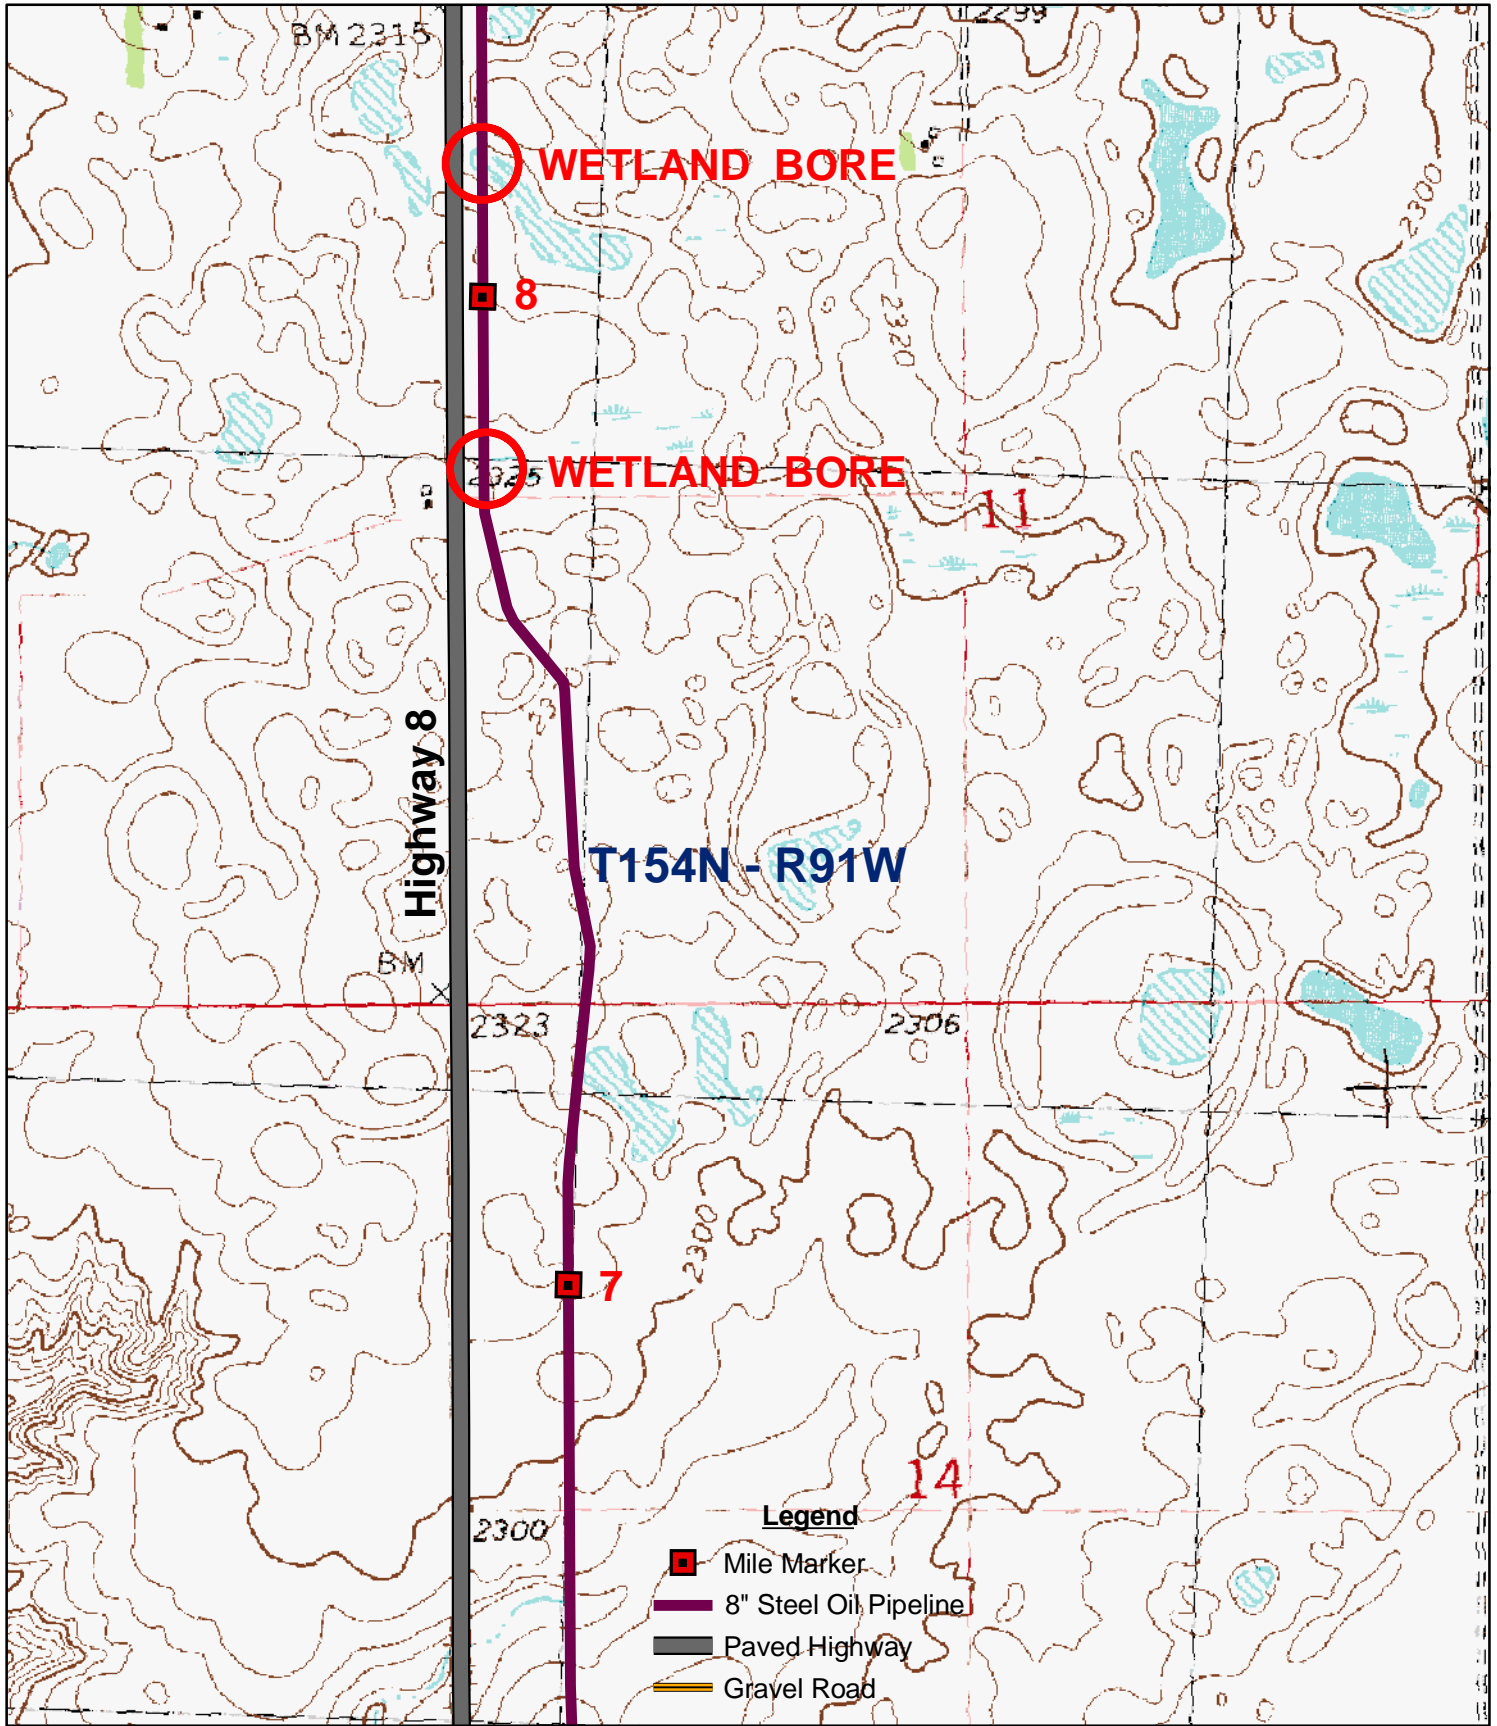

Topo Sheet 1

REV. 6/26/09

**8" OIL DISCHARGE LINE
South Robinson Plant to Stanley, ND**

Whiting Petroleum Corporation

Topo Sheet 2

REV. 6/26/09

**8" OIL DISCHARGE LINE
South Robinson Plant to Stanley, ND**

Whiting Petroleum Corporation

Topo Sheet 3

REV. 6/26/09

**8" OIL DISCHARGE LINE
South Robinson Plant to Stanley, ND**

Whiting Petroleum Corporation

Topo Sheet 4

REV. 6/26/09

**8" OIL DISCHARGE LINE
South Robinson Plant to Stanley, ND**

Whiting Petroleum Corporation

Topo Sheet 5

REV. 6/26/09

**8" OIL DISCHARGE LINE
South Robinson Plant to Stanley, ND**

Whiting Petroleum Corporation

Topo Sheet 6

REV. 6/26/09

**8" OIL DISCHARGE LINE
South Robinson Plant to Stanley, ND**

Whiting Petroleum Corporation

Topo Sheet 11

REV. 6/26/09

**8" OIL DISCHARGE LINE
South Robinson Plant to Stanley, ND**

Whiting Petroleum Corporation