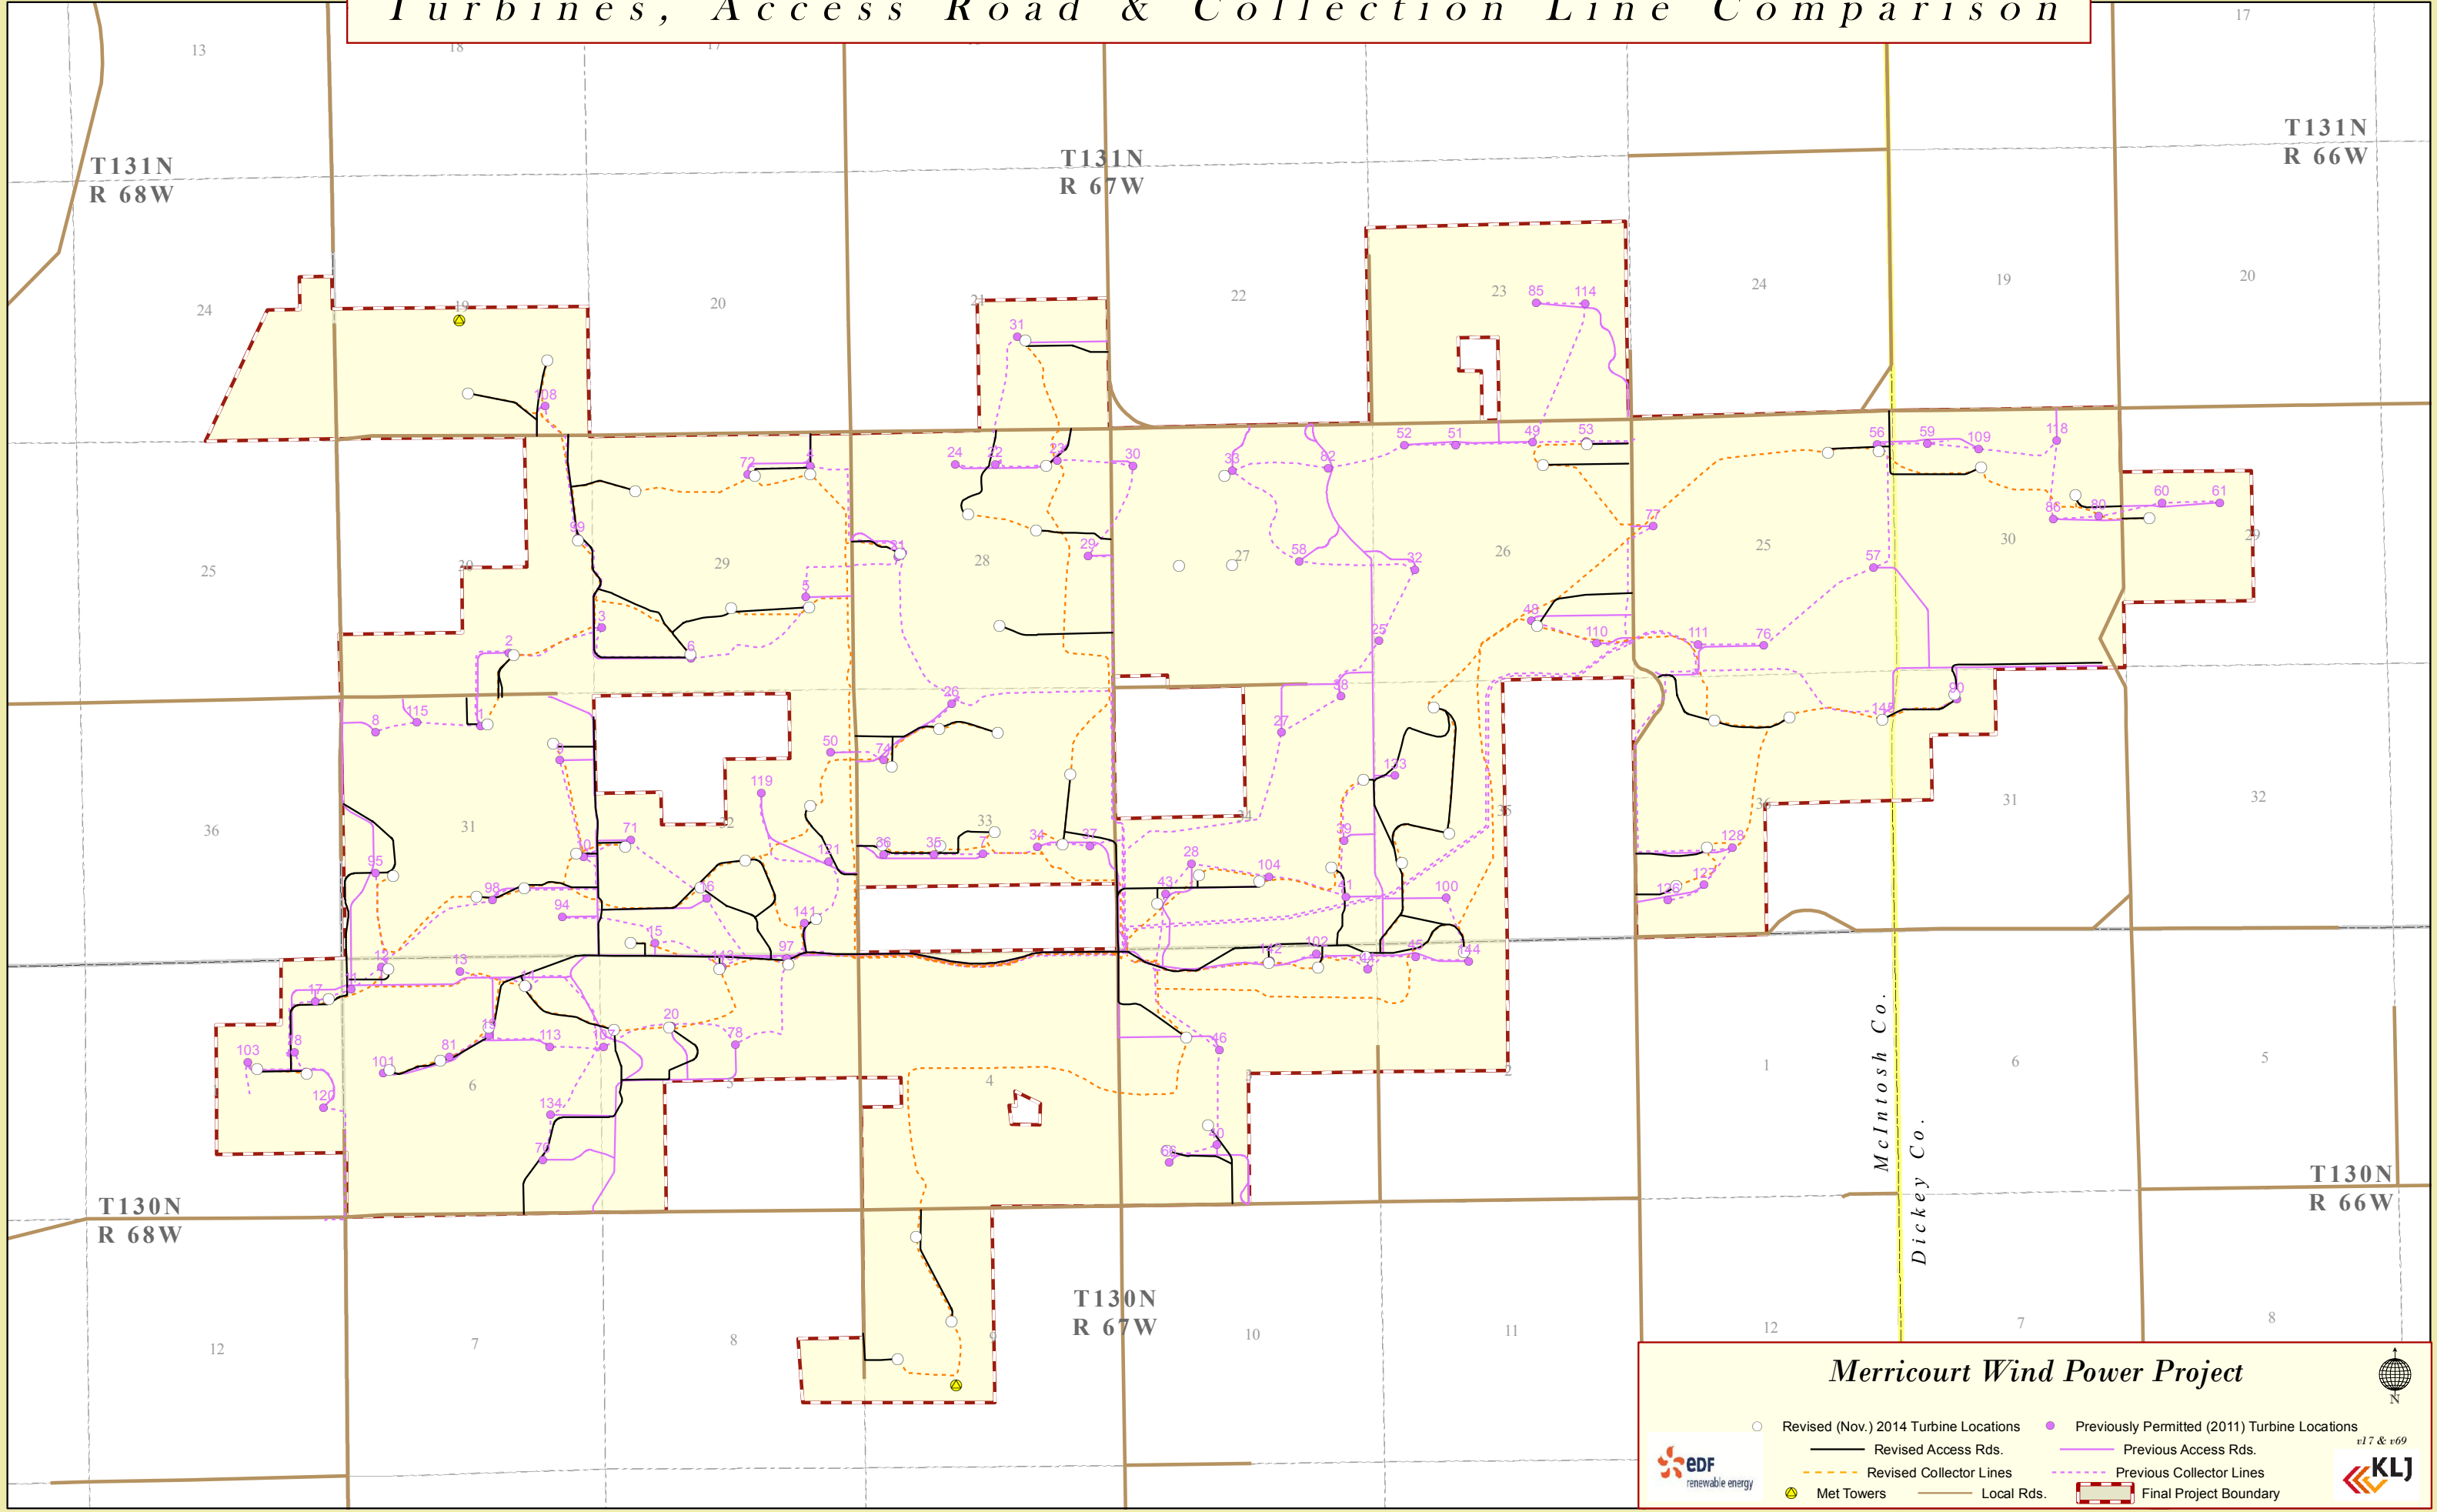

Turbines, Access Road & Collection Line Comparison

Merricourt Wind Power Project

 Revised (Nov.) 2014 Turbine Locations Previously Permitted (2011) Turbine Locations
 Revised Access Rds. Previous Access Rds.
 Revised Collector Lines Previous Collector Lines
 Met Towers Local Rds. Final Project Boundary

 N
 v17 & v69
