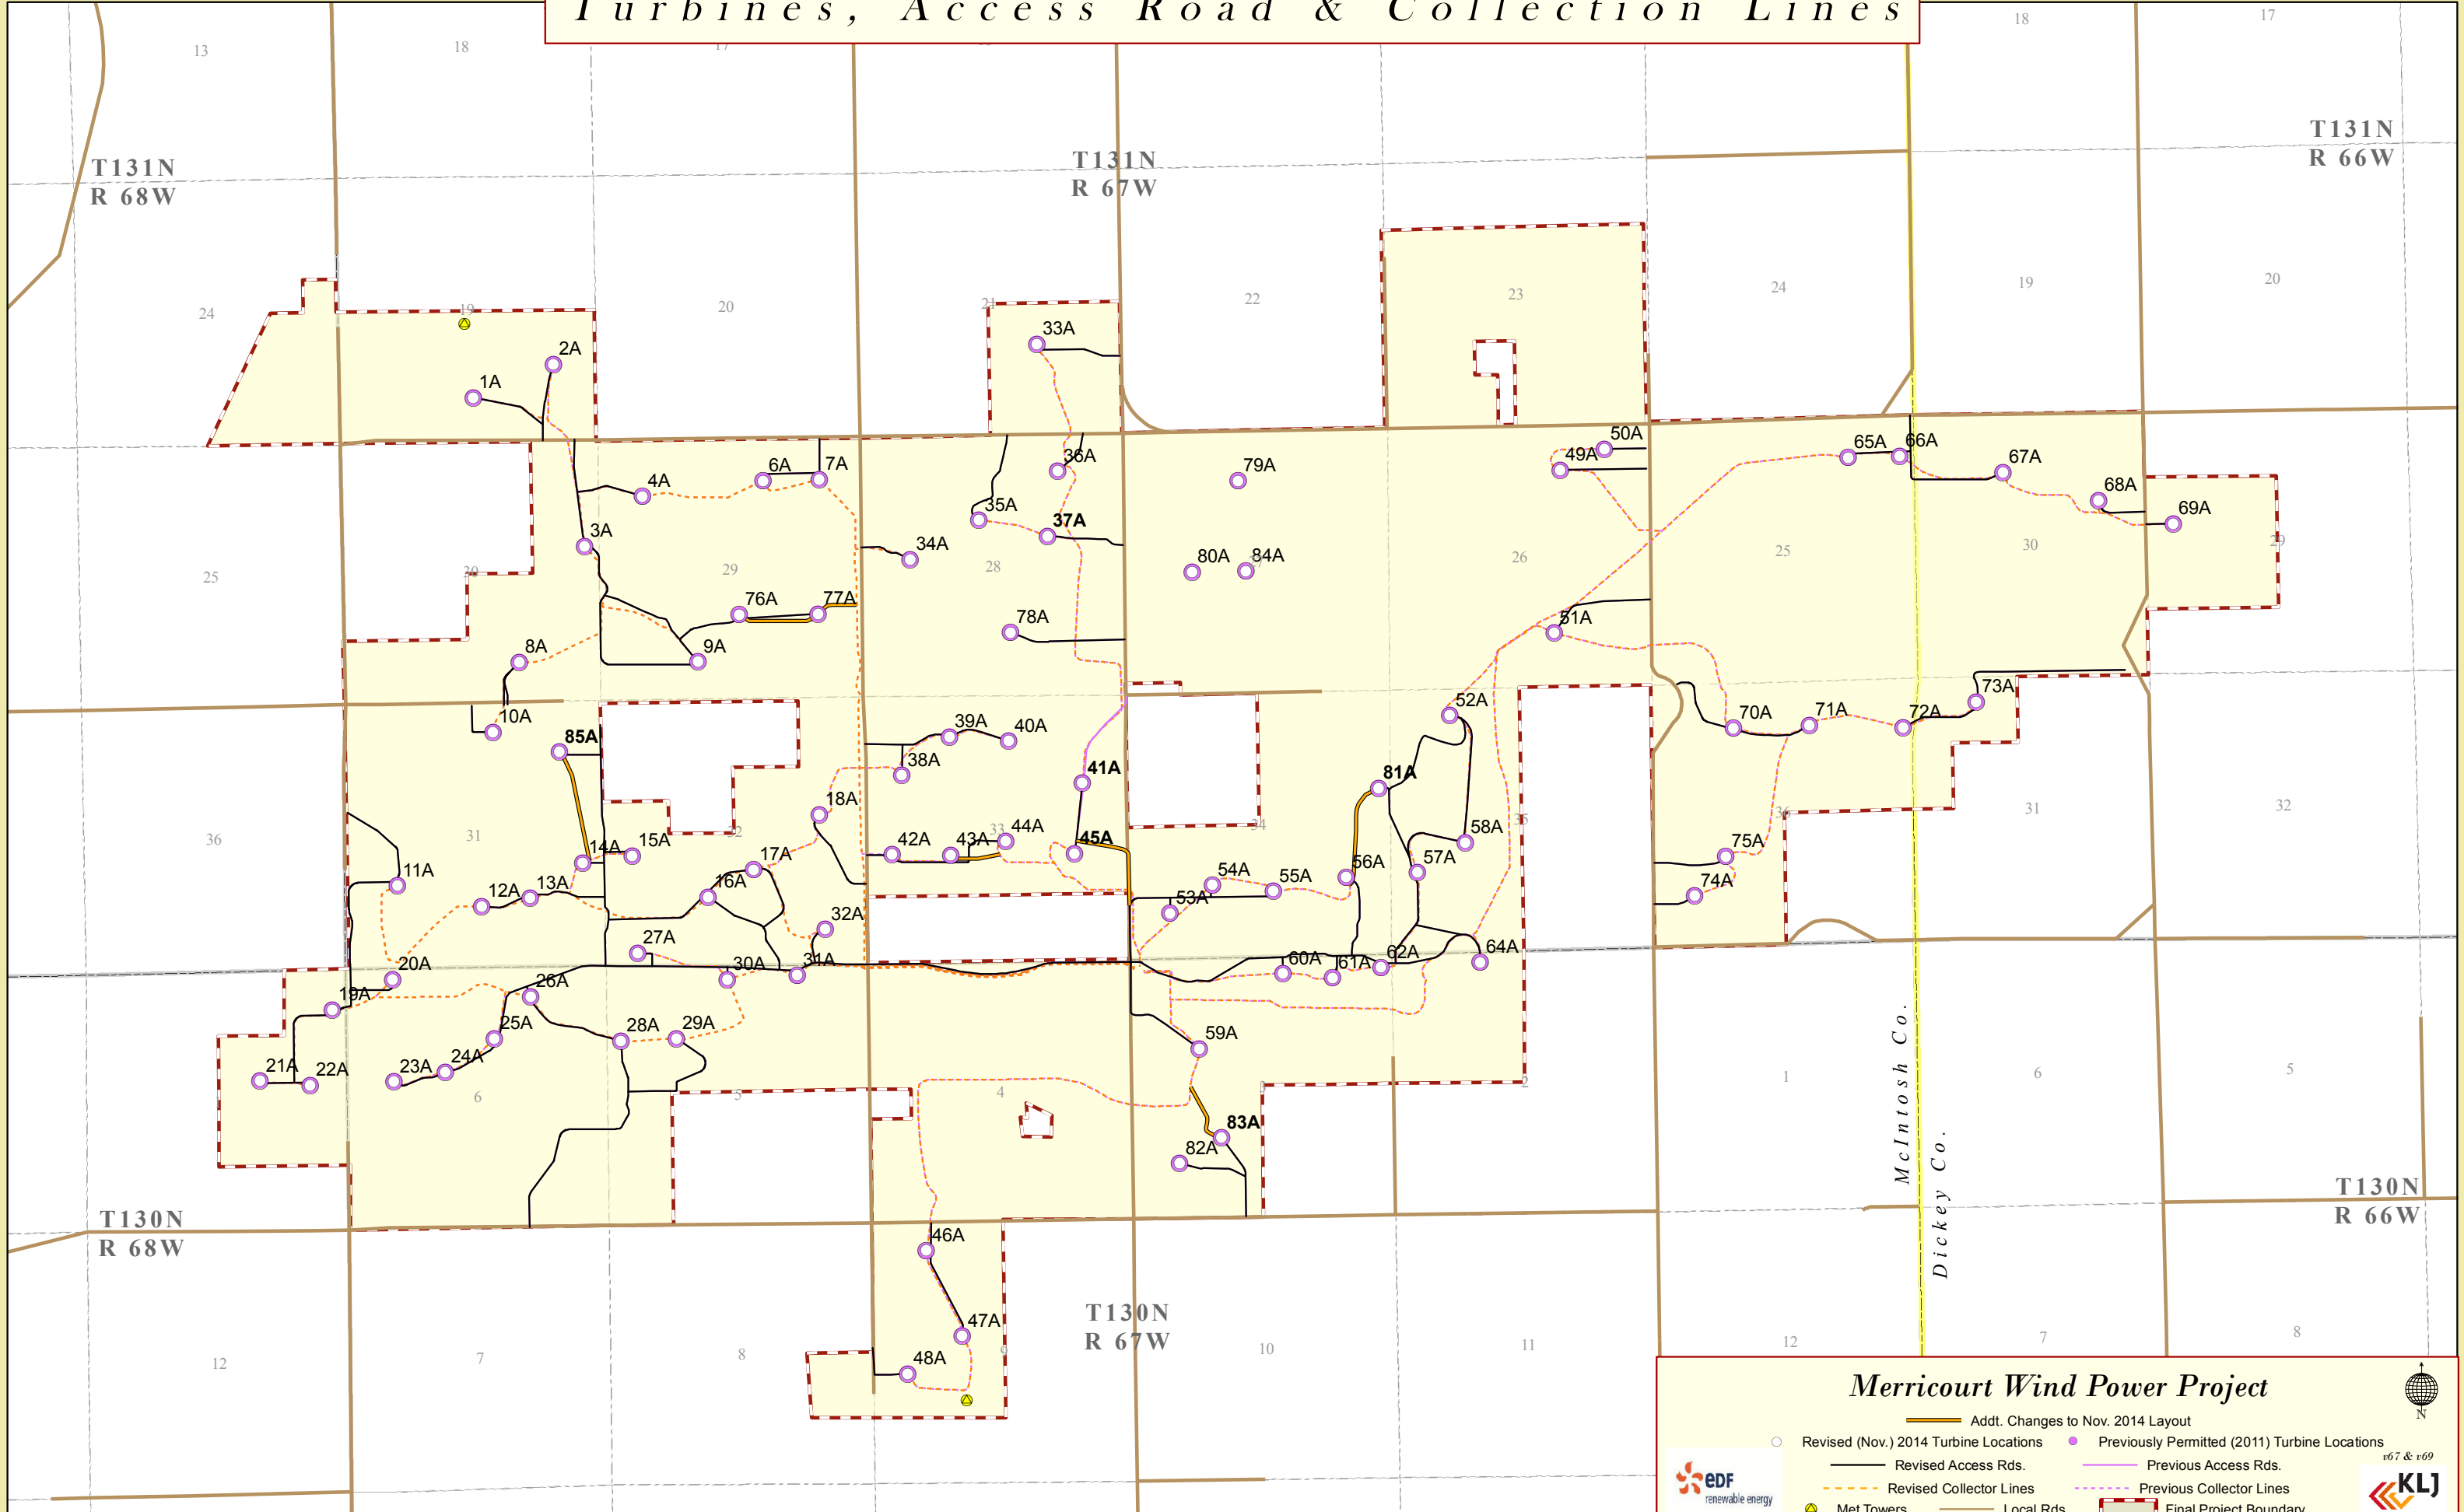

Turbines, Access Road & Collection Lines

Merricourt Wind Power Project

-  Revised (Nov.) 2014 Turbine Locations
-  Previously Permitted (2011) Turbine Locations
-  Revised Access Rds.
-  Revised Collector Lines
-  Previous Collector Lines
-  Met Towers
-  Local Rds.
-  Final Project Boundary