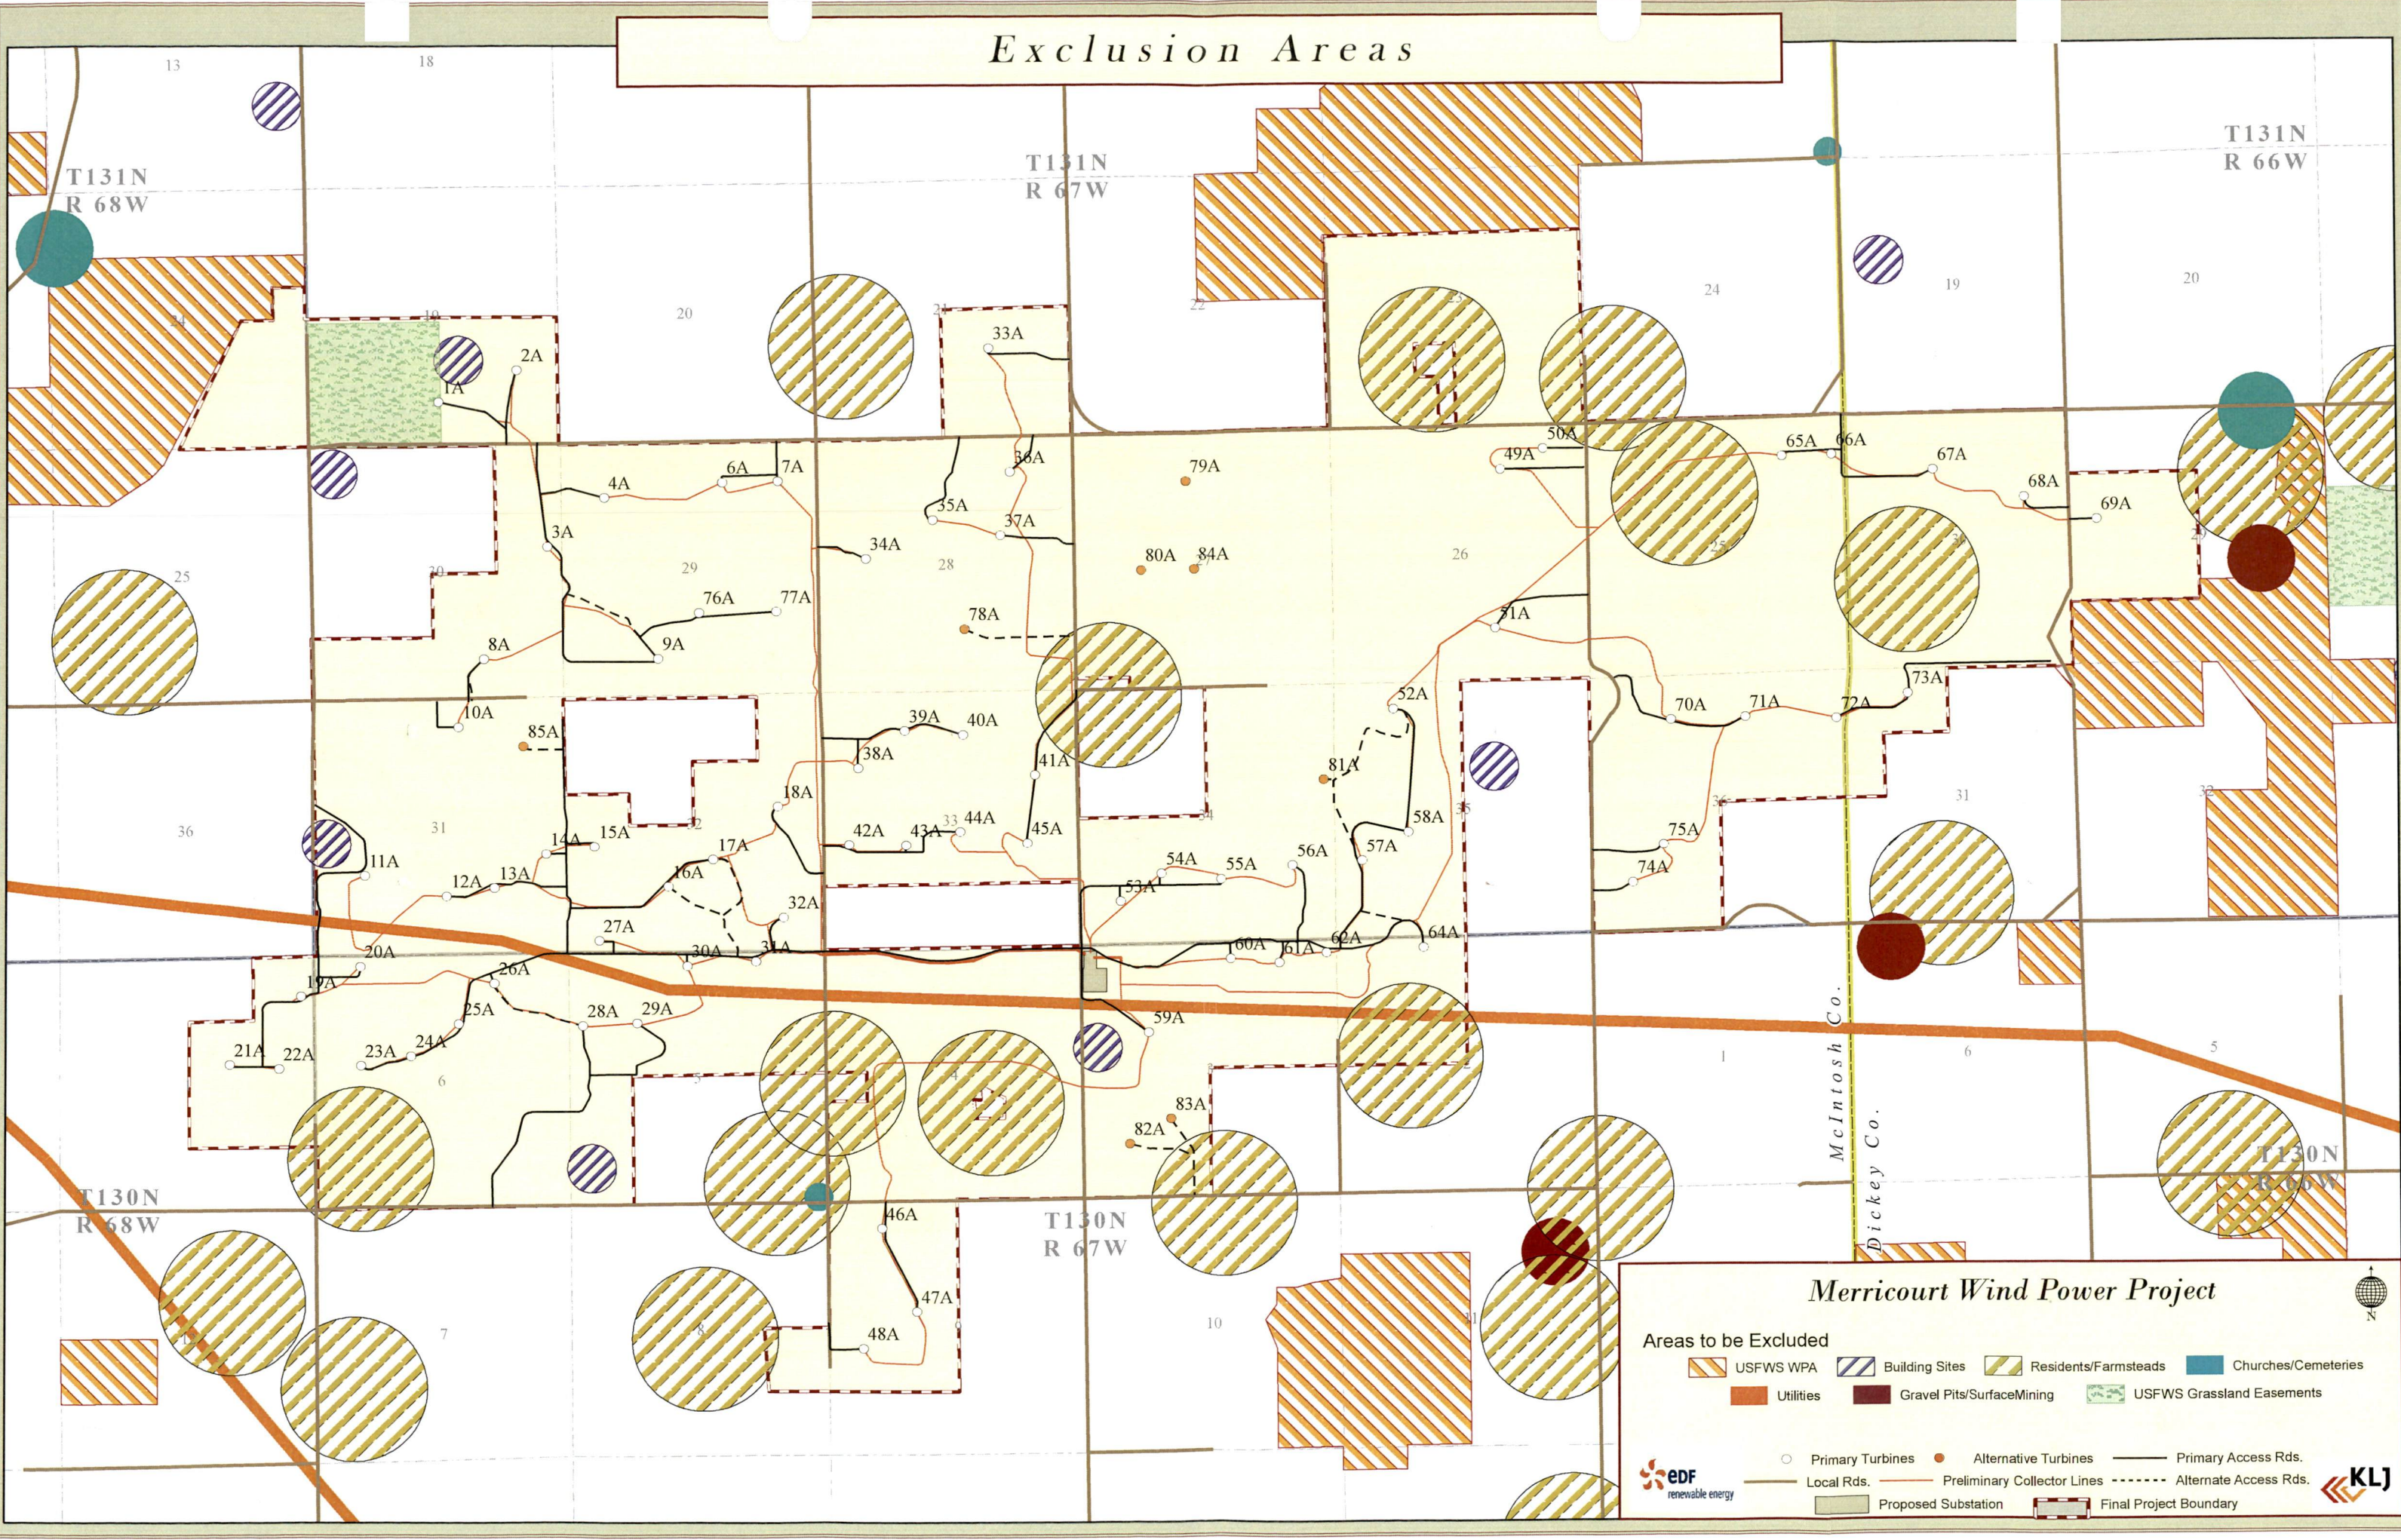

Exclusion Areas

Merricourt Wind Power Project

Areas to be Excluded

- USFWS WPA
- Building Sites
- Residents/Farmsteads
- Churches/Cemeteries
- Utilities
- Gravel Pits/Surface Mining
- USFWS Grassland Easements

Primary Turbines
 Alternative Turbines
 Primary Access Rds.
 Local Rds.
 Preliminary Collector Lines
 Alternate Access Rds.
 Proposed Substation
 Final Project Boundary