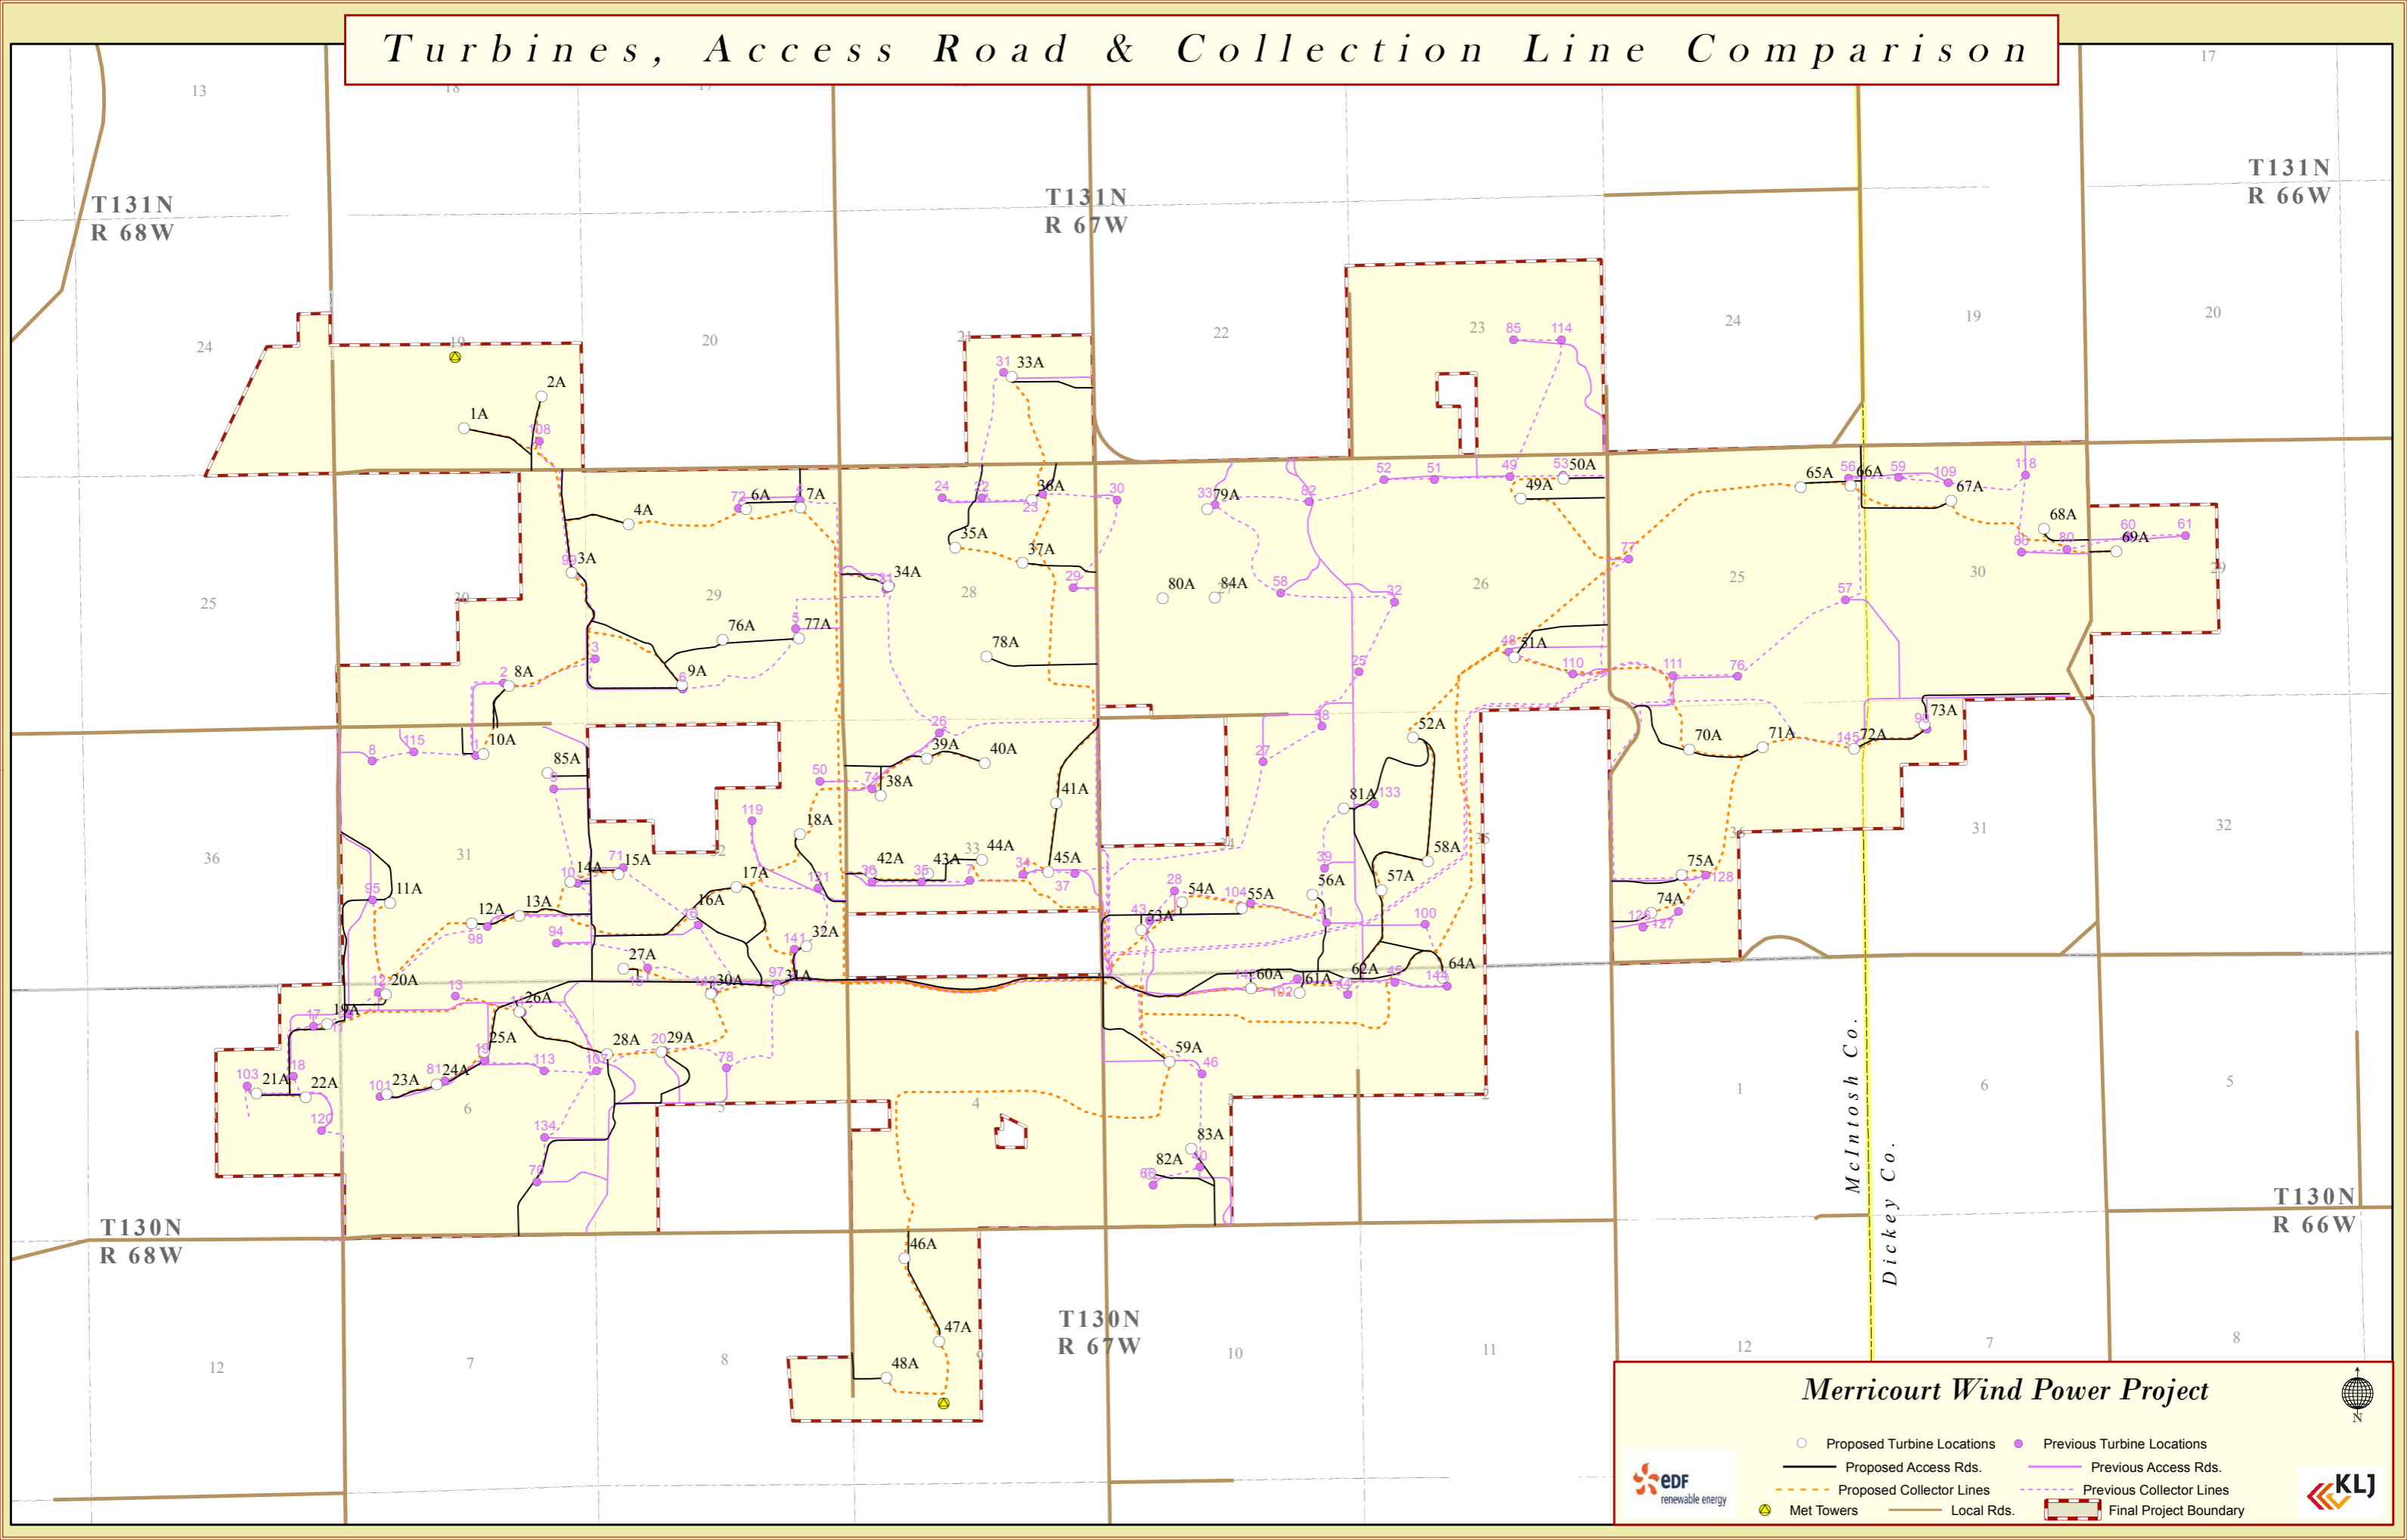

Turbines, Access Road & Collection Line Comparison

Merricourt Wind Power Project

- Proposed Turbine Locations
- Previous Turbine Locations
- Proposed Access Rds.
- Previous Access Rds.
- - - Proposed Collector Lines
- - - Previous Collector Lines
- Met Towers
- Local Rds.
- - - Final Project Boundary