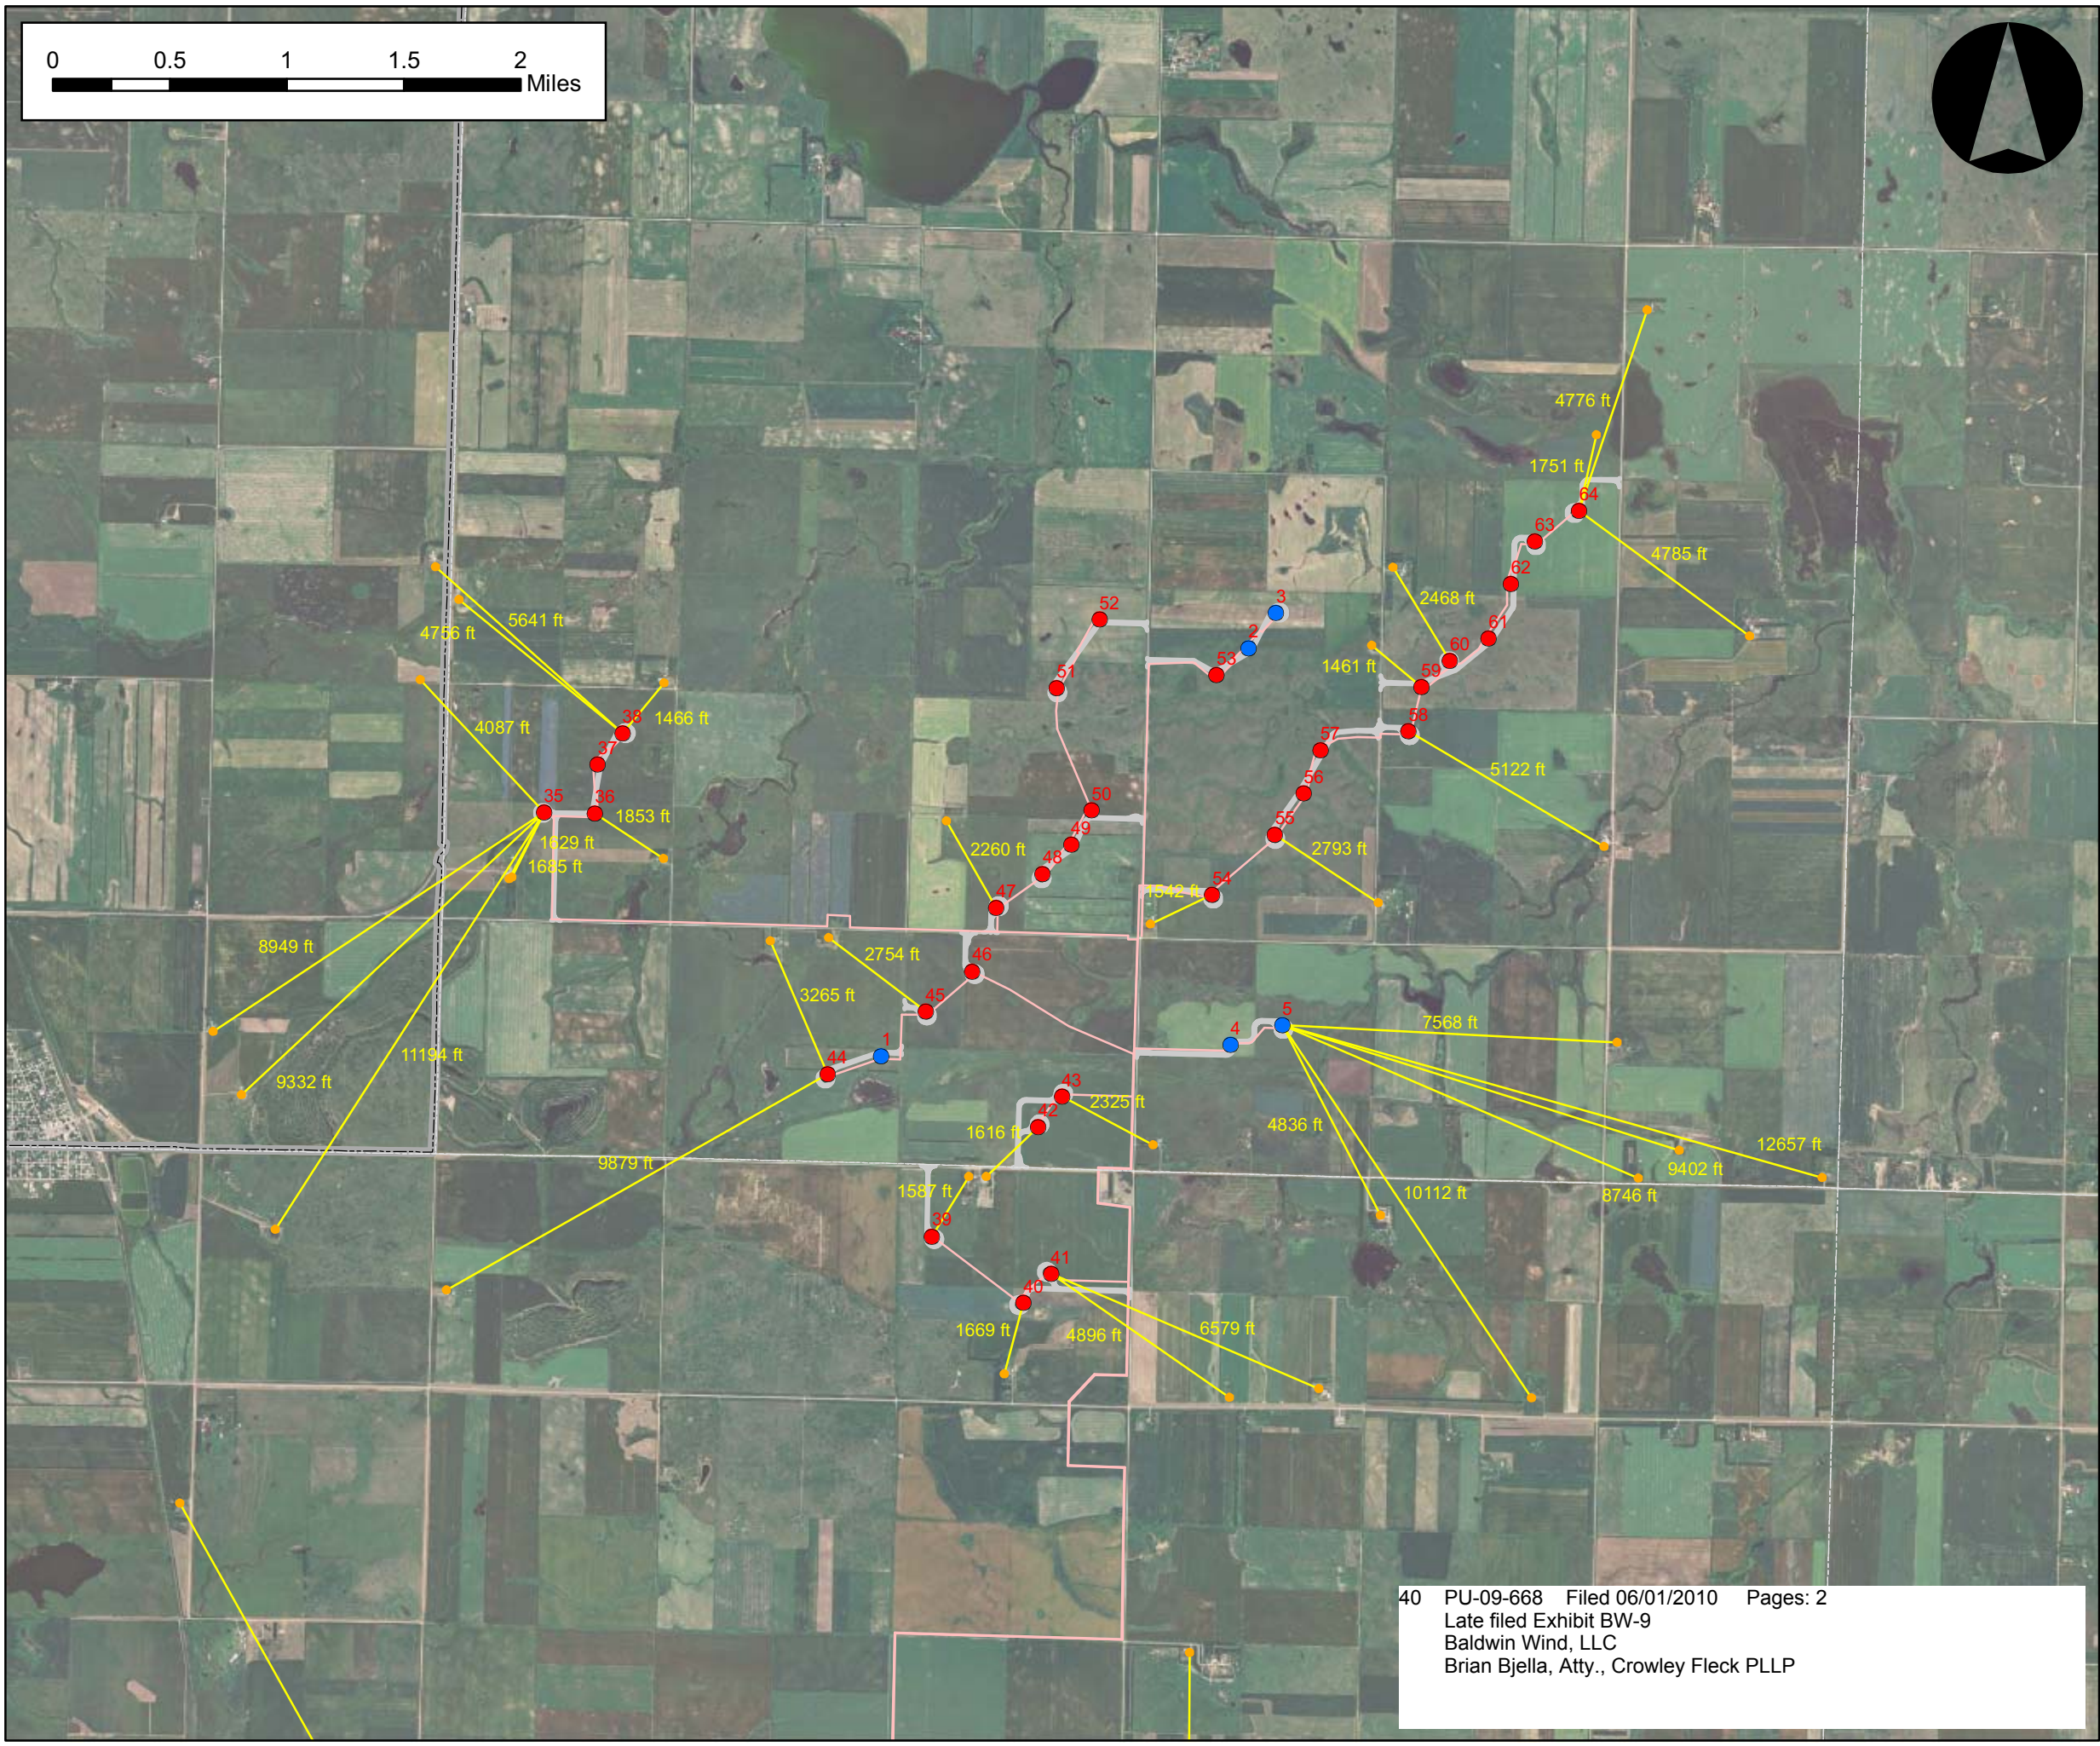

**BALDWIN WIND, LLC**

Baldwin Wind  
Energy Center  
BURLEIGH COUNTY, ND

**Distances from Turbines to  
Occupied Structures - North**

MAY 2010

**Turbine Array (5/5/10)**

- Proposed Turbine Location
- Alternate Turbine Location
- Occupied Structure
- Substation (5/10/10)
- Collection System (5/10/10)
- Service Road (5/10/10)
- Civil Township Boundary
- County Boundary

Source: ESRI 2009, Farmstead Report (2/25/10)

File: P:\FPL Energy\Dakota\Contract 3935 Baldwin - Burleigh County ND\GIS and Figures\GIS\Spatial\MXD\DistanceToReceptors\_North\_040510.mxd  
Prepared By: william.scales  
Coordinate System: NAD 1983 UTM Zone 14N

**OVERVIEW MAP**