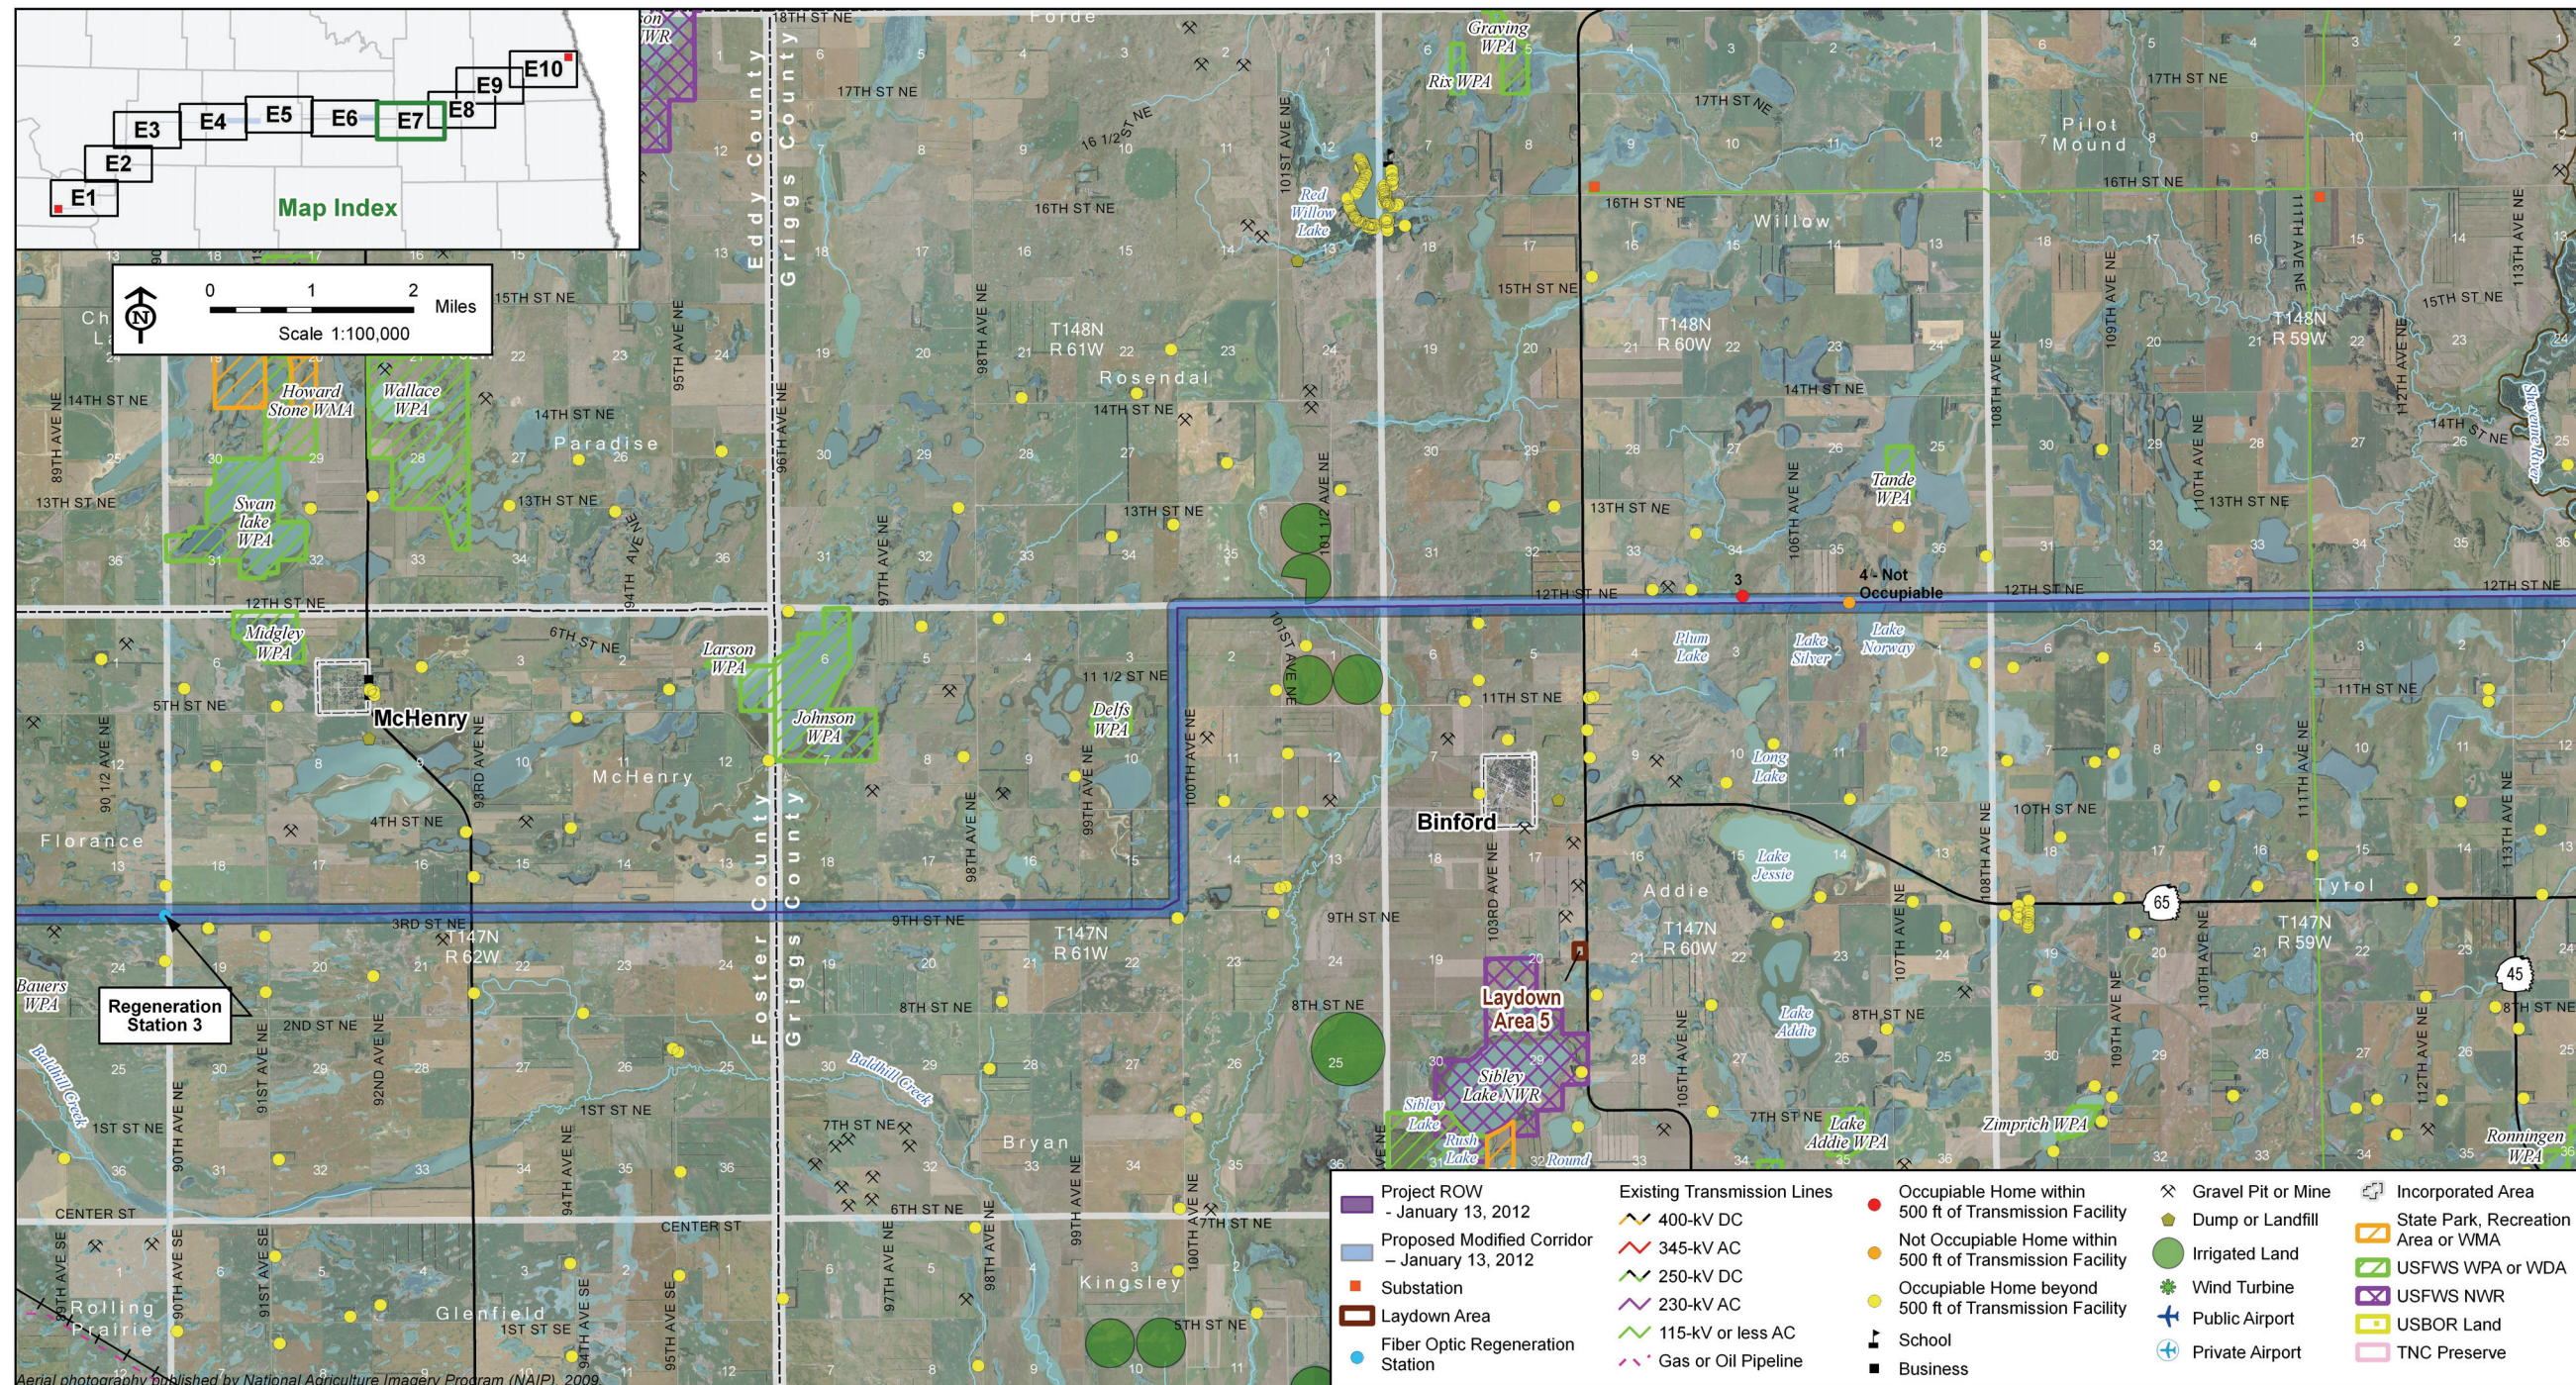

Exhibit E1

Route Maps with Modified Corridor

Center to Grand Forks Project

Exhibit E2

Route Maps with Modified Corridor

Center to Grand Forks Project

Exhibit E3

Route Maps with Modified Corridor

Center to Grand Forks Project

Exhibit E4

Route Maps with Modified Corridor

Center to Grand Forks Project

Exhibit E5

Route Maps with Modified Corridor

Center to Grand Forks Project

Minnkota Power
MPC COOPERATIVE, INC.

Exhibit E6

Route Maps with Modified Corridor

Center to Grand Forks Project

Exhibit E7

Route Maps with Modified Corridor

Center to Grand Forks Project

Exhibit E8

Route Maps with Modified Corridor

Center to Grand Forks Project

Exhibit E9

Route Maps with Modified Corridor

Center to Grand Forks Project

Exhibit E10

Route Maps with Modified Corridor

Center to Grand Forks Project