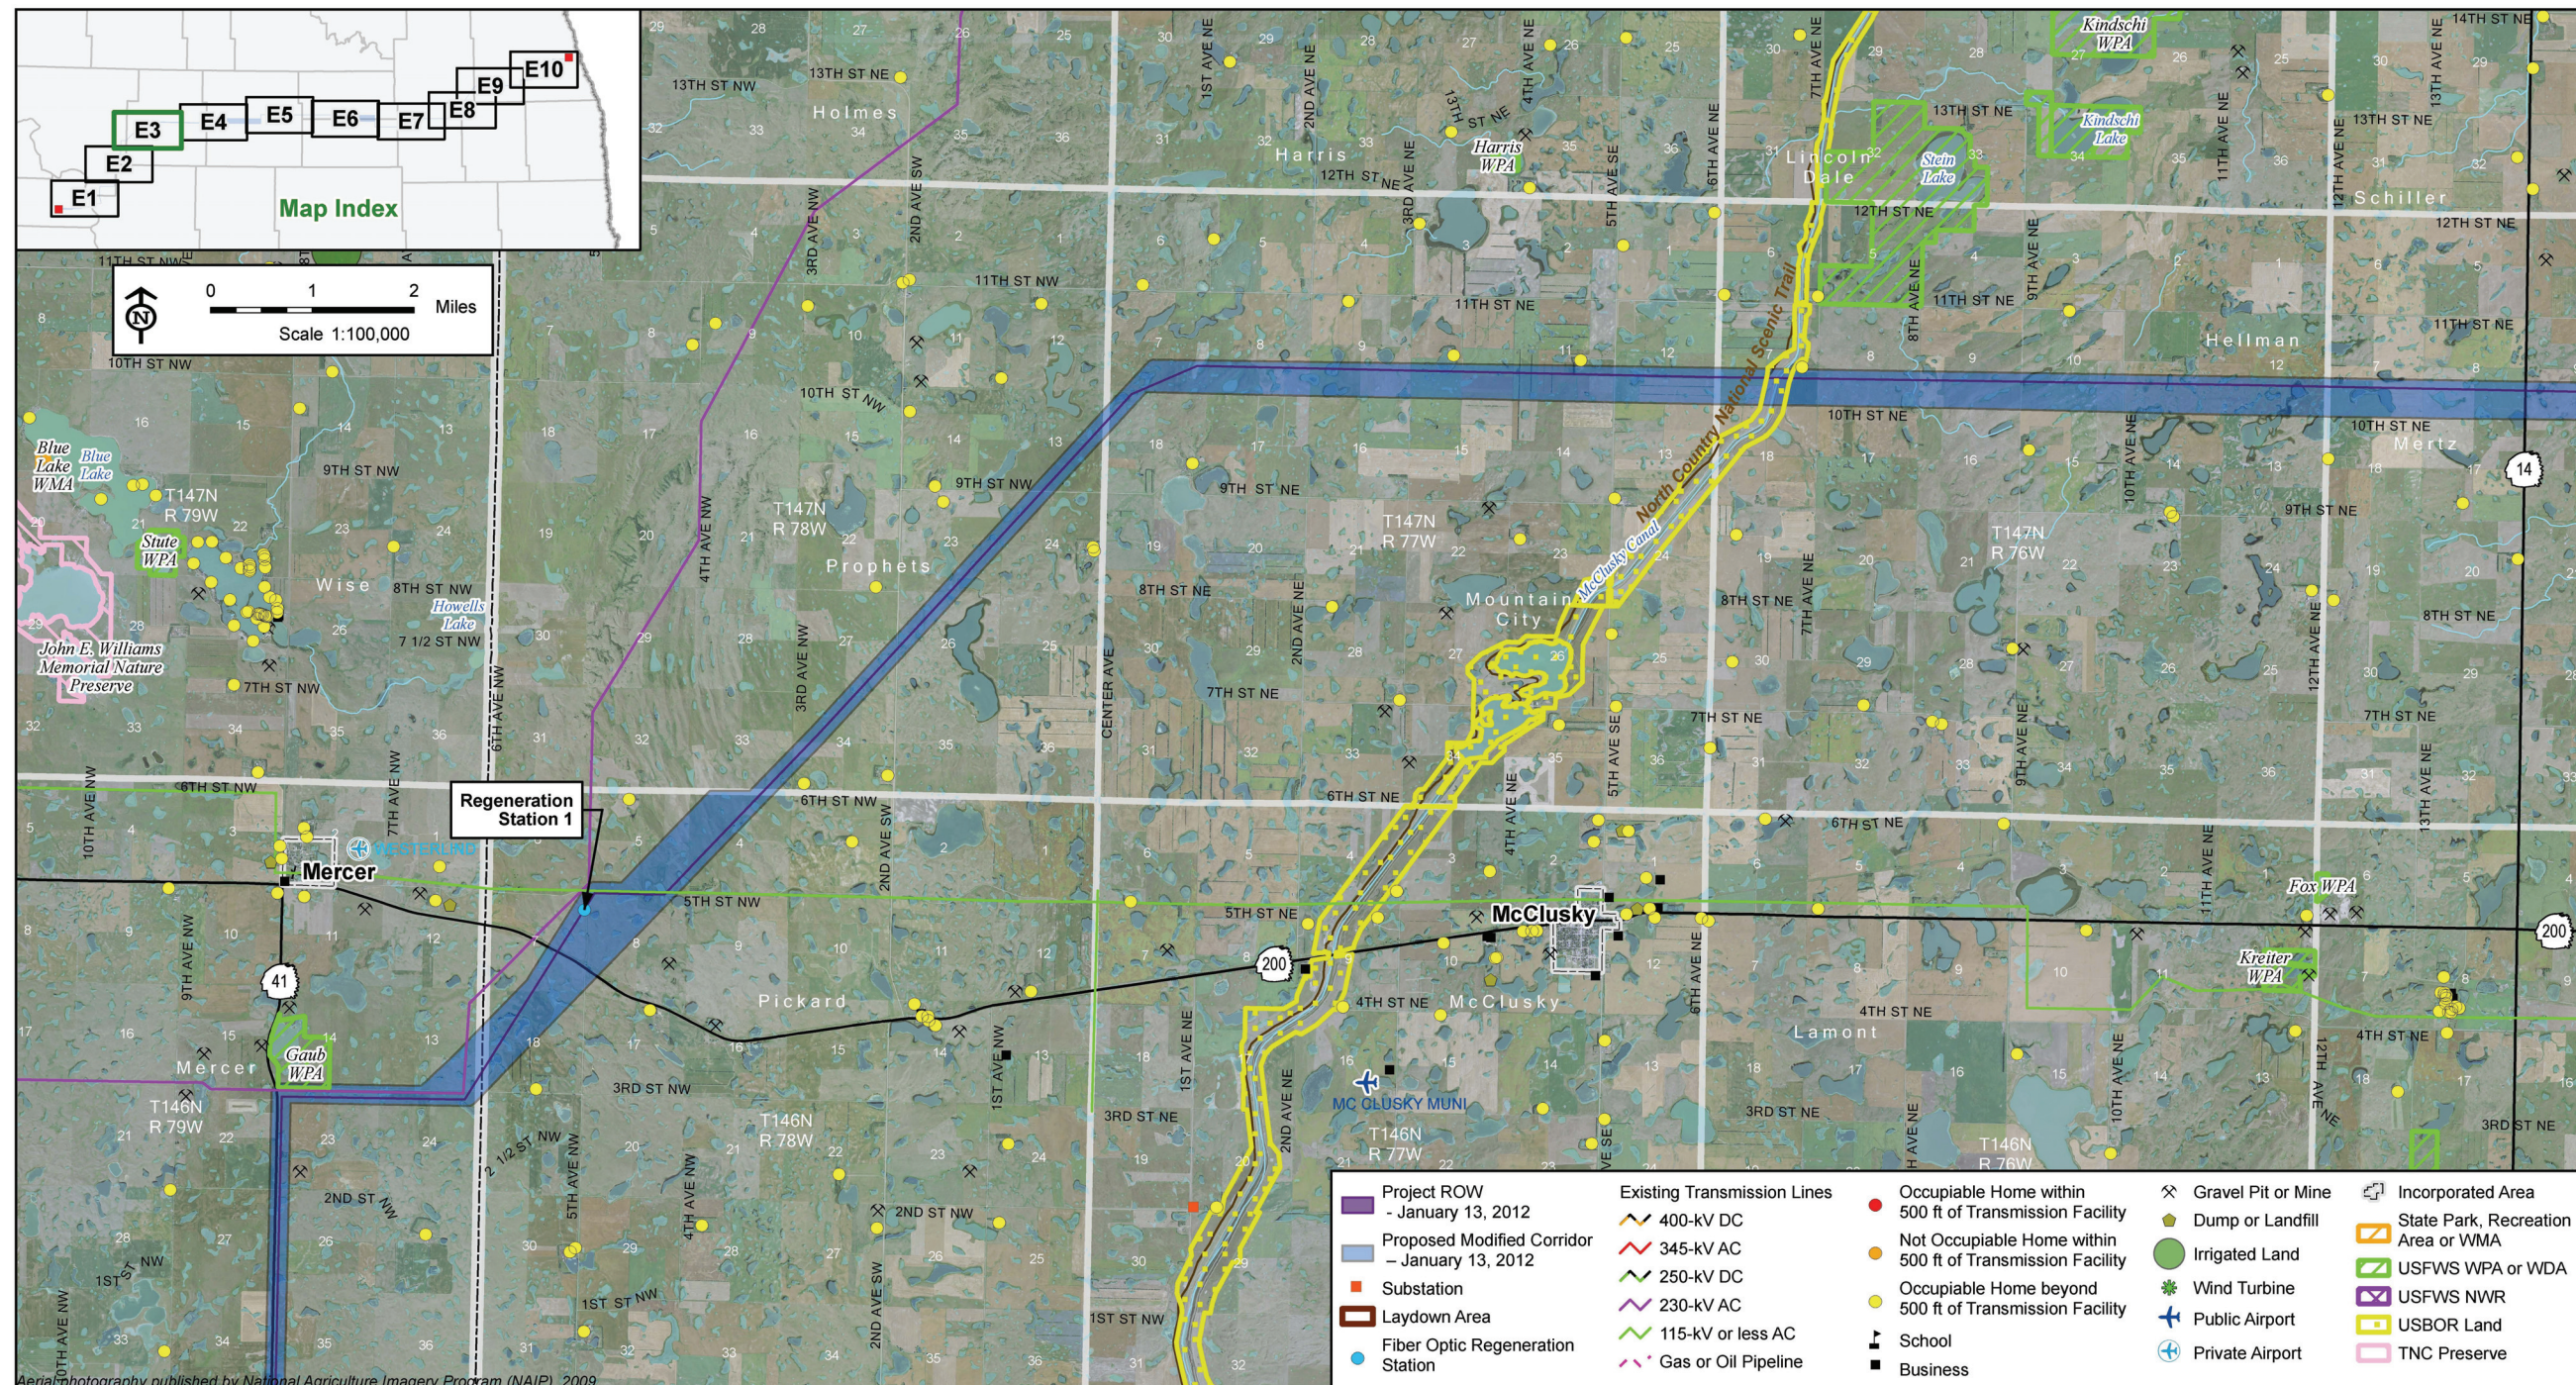

Exhibit E1

Route Maps with Modified Corridor

Center to Grand Forks Project

Exhibit E2

Route Maps with Modified Corridor

Center to Grand Forks Project

Exhibit E3

Route Maps with Modified Corridor

Center to Grand Forks Project

Exhibit E4

Route Maps with Modified Corridor

Center to Grand Forks Project

Exhibit E5

Route Maps with Modified Corridor

Center to Grand Forks Project

Minnkota Power
MPC COOPERATIVE, INC.

Exhibit E6

Route Maps with Modified Corridor

Center to Grand Forks Project

Exhibit E7

Route Maps with Modified Corridor

Center to Grand Forks Project

Exhibit E8

Route Maps with Modified Corridor

Center to Grand Forks Project

Exhibit E9

Route Maps with Modified Corridor

Center to Grand Forks Project

Exhibit E10

Route Maps with Modified Corridor

Center to Grand Forks Project