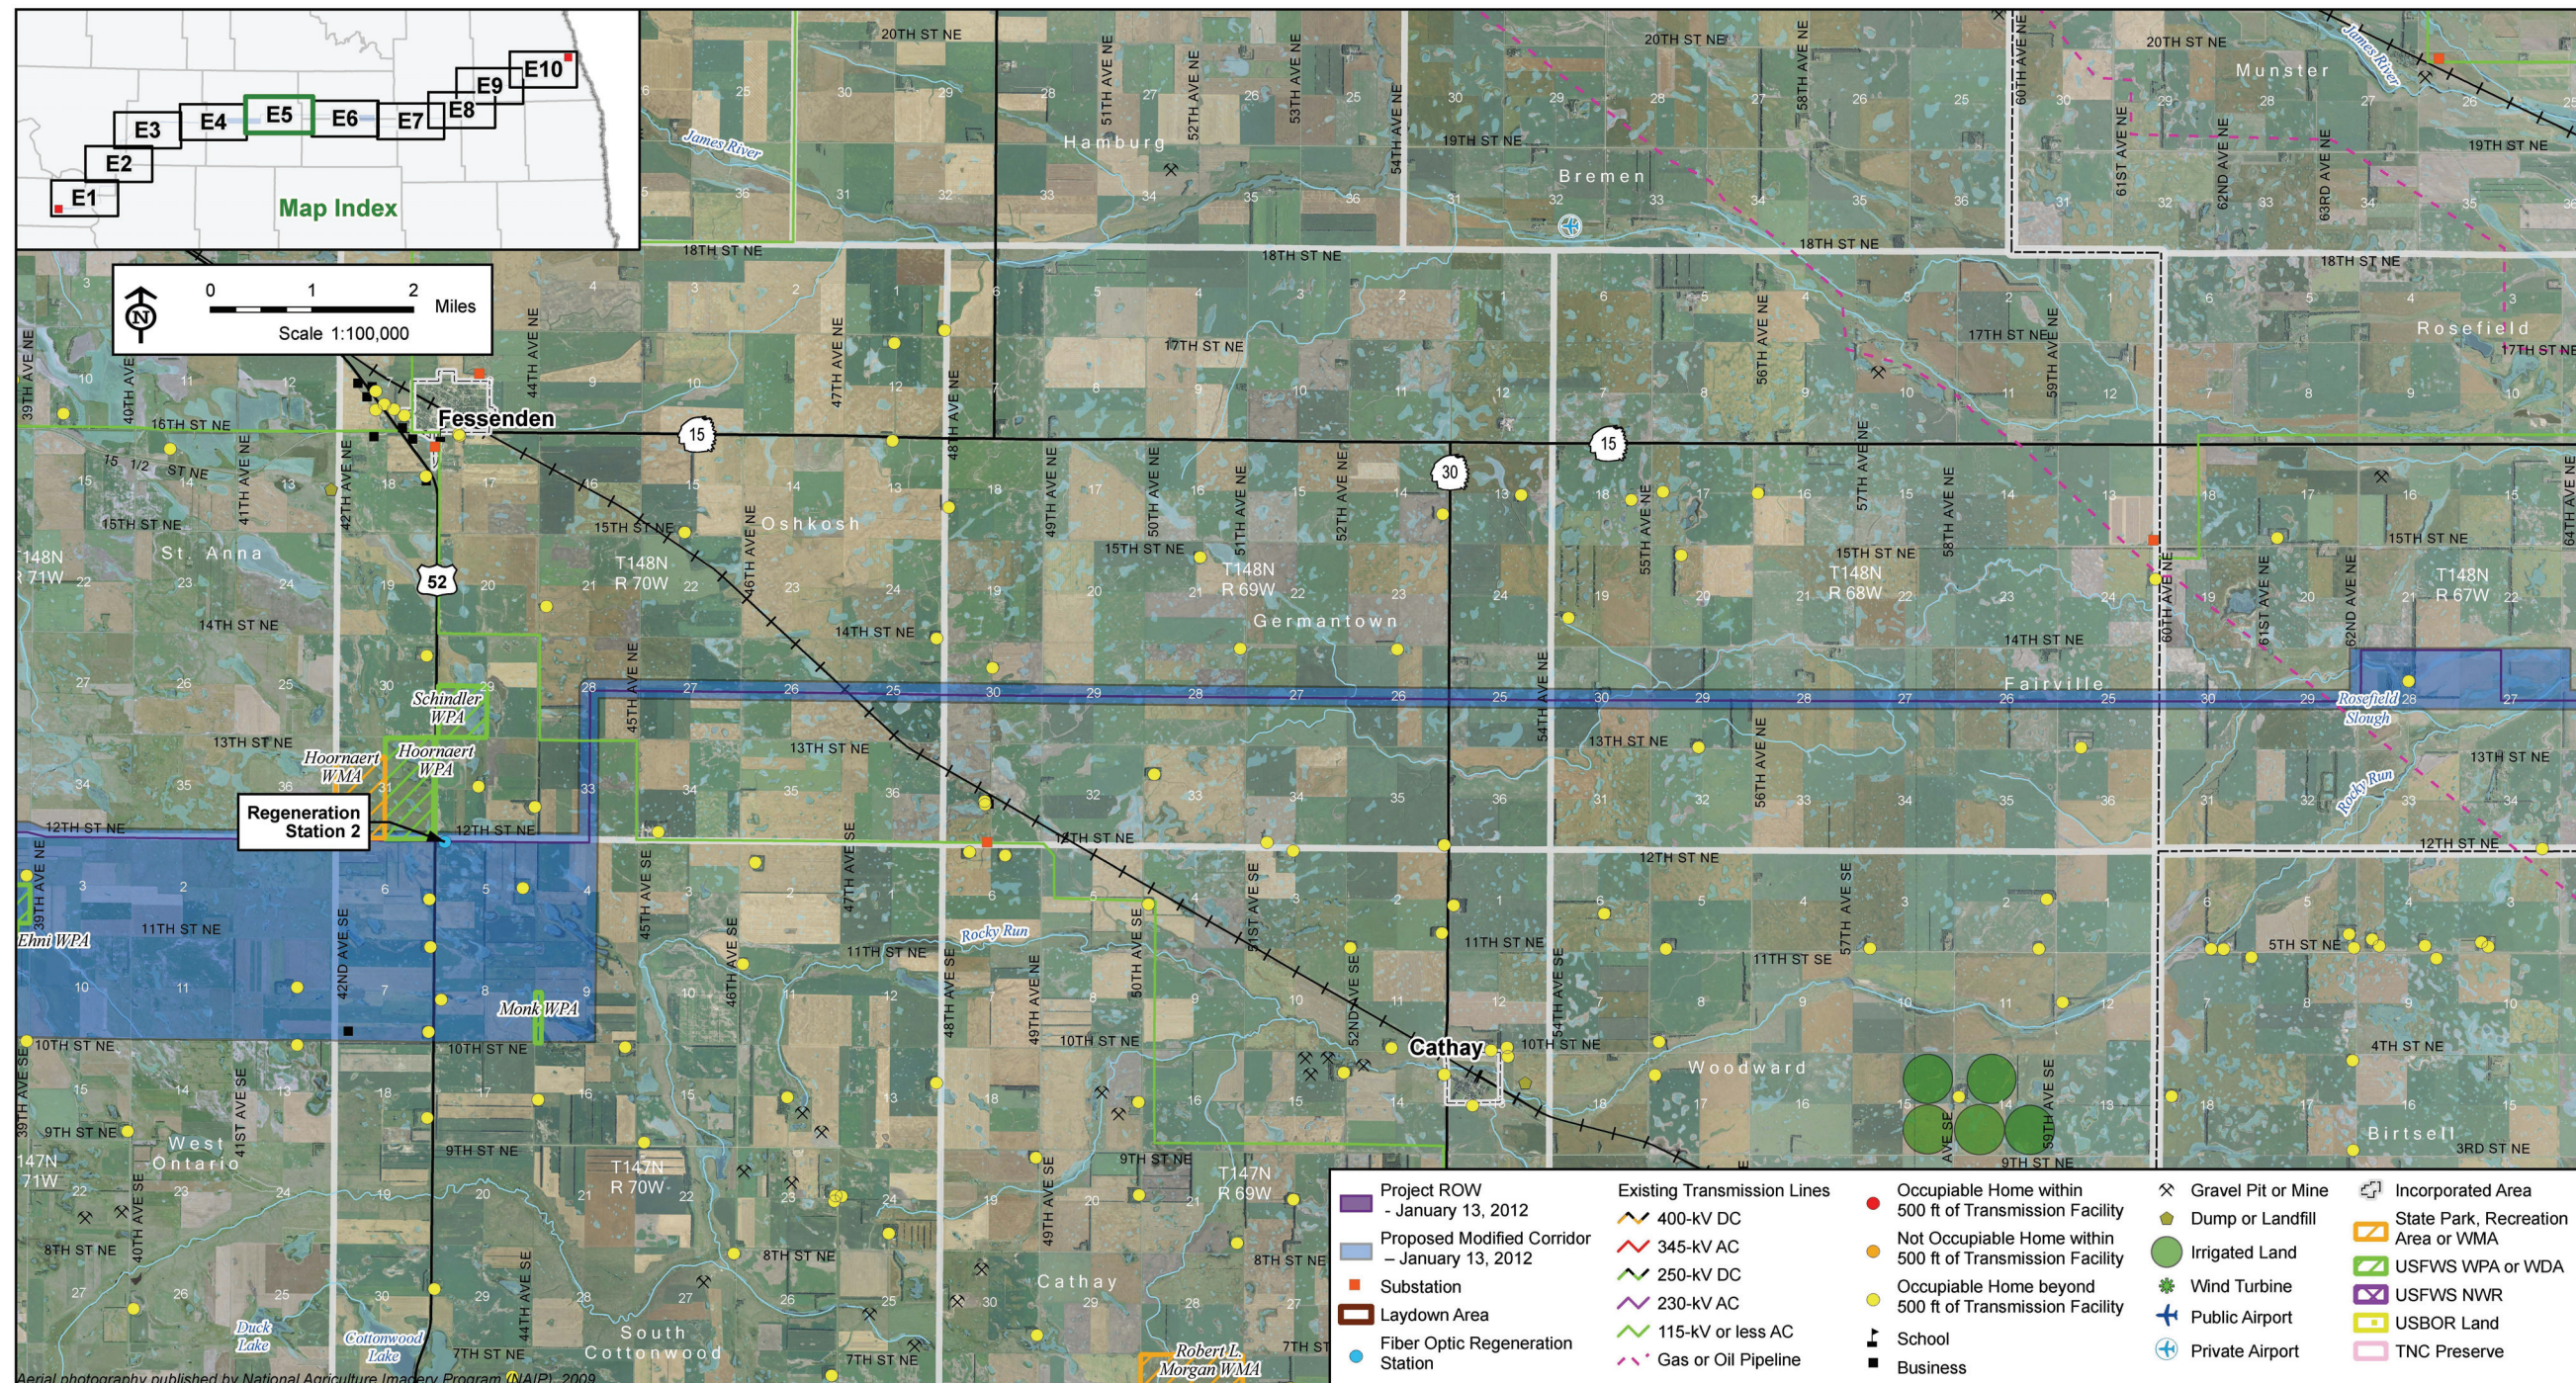

Exhibit E1

Route Maps with Modified Corridor

Center to Grand Forks Project

Exhibit E2

Route Maps with Modified Corridor

Center to Grand Forks Project

Exhibit E3

Route Maps with Modified Corridor

Center to Grand Forks Project

Exhibit E4

Route Maps with Modified Corridor

Center to Grand Forks Project

Exhibit E5

Route Maps with Modified Corridor

Center to Grand Forks Project

Minnkota Power
MPC COOPERATIVE, INC.

Exhibit E6

Route Maps with Modified Corridor

Center to Grand Forks Project

Exhibit E7

Route Maps with Modified Corridor

Center to Grand Forks Project

Exhibit E8

Route Maps with Modified Corridor

Center to Grand Forks Project

Exhibit E9

Route Maps with Modified Corridor

Center to Grand Forks Project

Exhibit E10

Route Maps with Modified Corridor

Center to Grand Forks Project