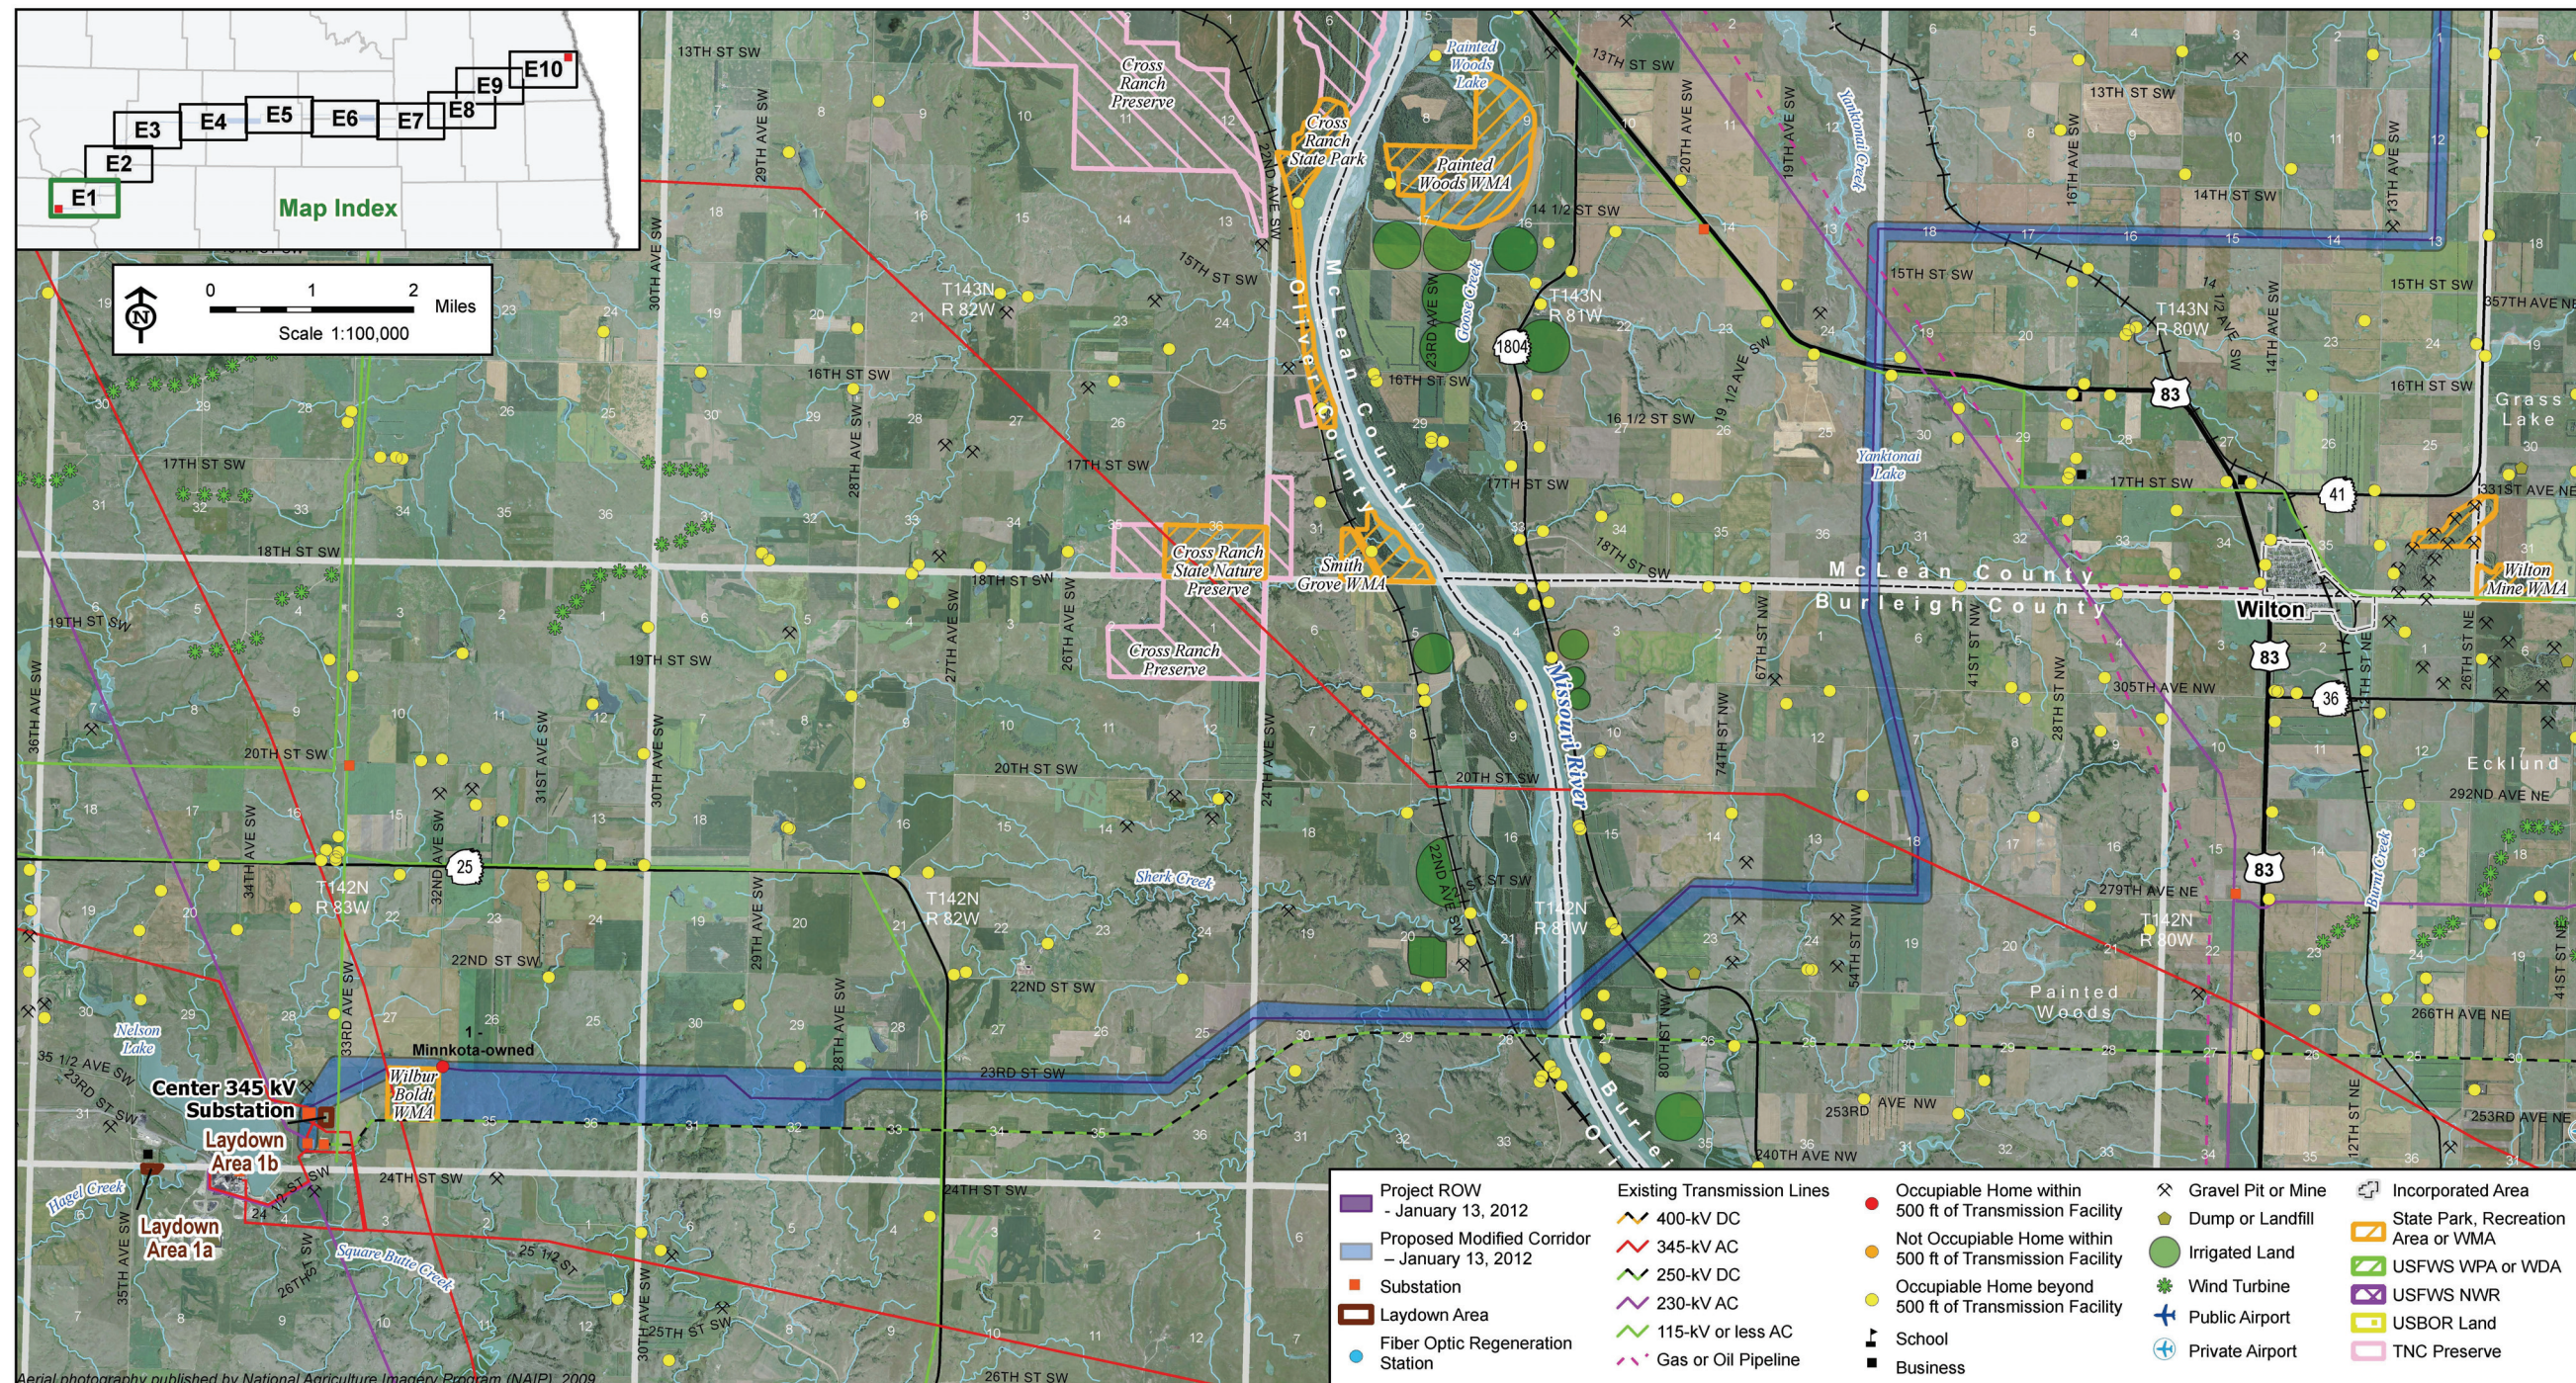

Exhibit E1

Route Maps with Modified Corridor

Center to Grand Forks Project

Exhibit E2

Route Maps with Modified Corridor

Center to Grand Forks Project

Exhibit E3

Route Maps with Modified Corridor

Center to Grand Forks Project

Exhibit E4

Route Maps with Modified Corridor

Center to Grand Forks Project

Exhibit E5

Route Maps with Modified Corridor

Center to Grand Forks Project

Minnkota Power
MPC COOPERATIVE, INC.

Exhibit E6

Route Maps with Modified Corridor

Center to Grand Forks Project

Exhibit E7

Route Maps with Modified Corridor

Center to Grand Forks Project

Exhibit E8

Route Maps with Modified Corridor

Center to Grand Forks Project

Exhibit E9

Route Maps with Modified Corridor

Center to Grand Forks Project

Exhibit E10

Route Maps with Modified Corridor

Center to Grand Forks Project