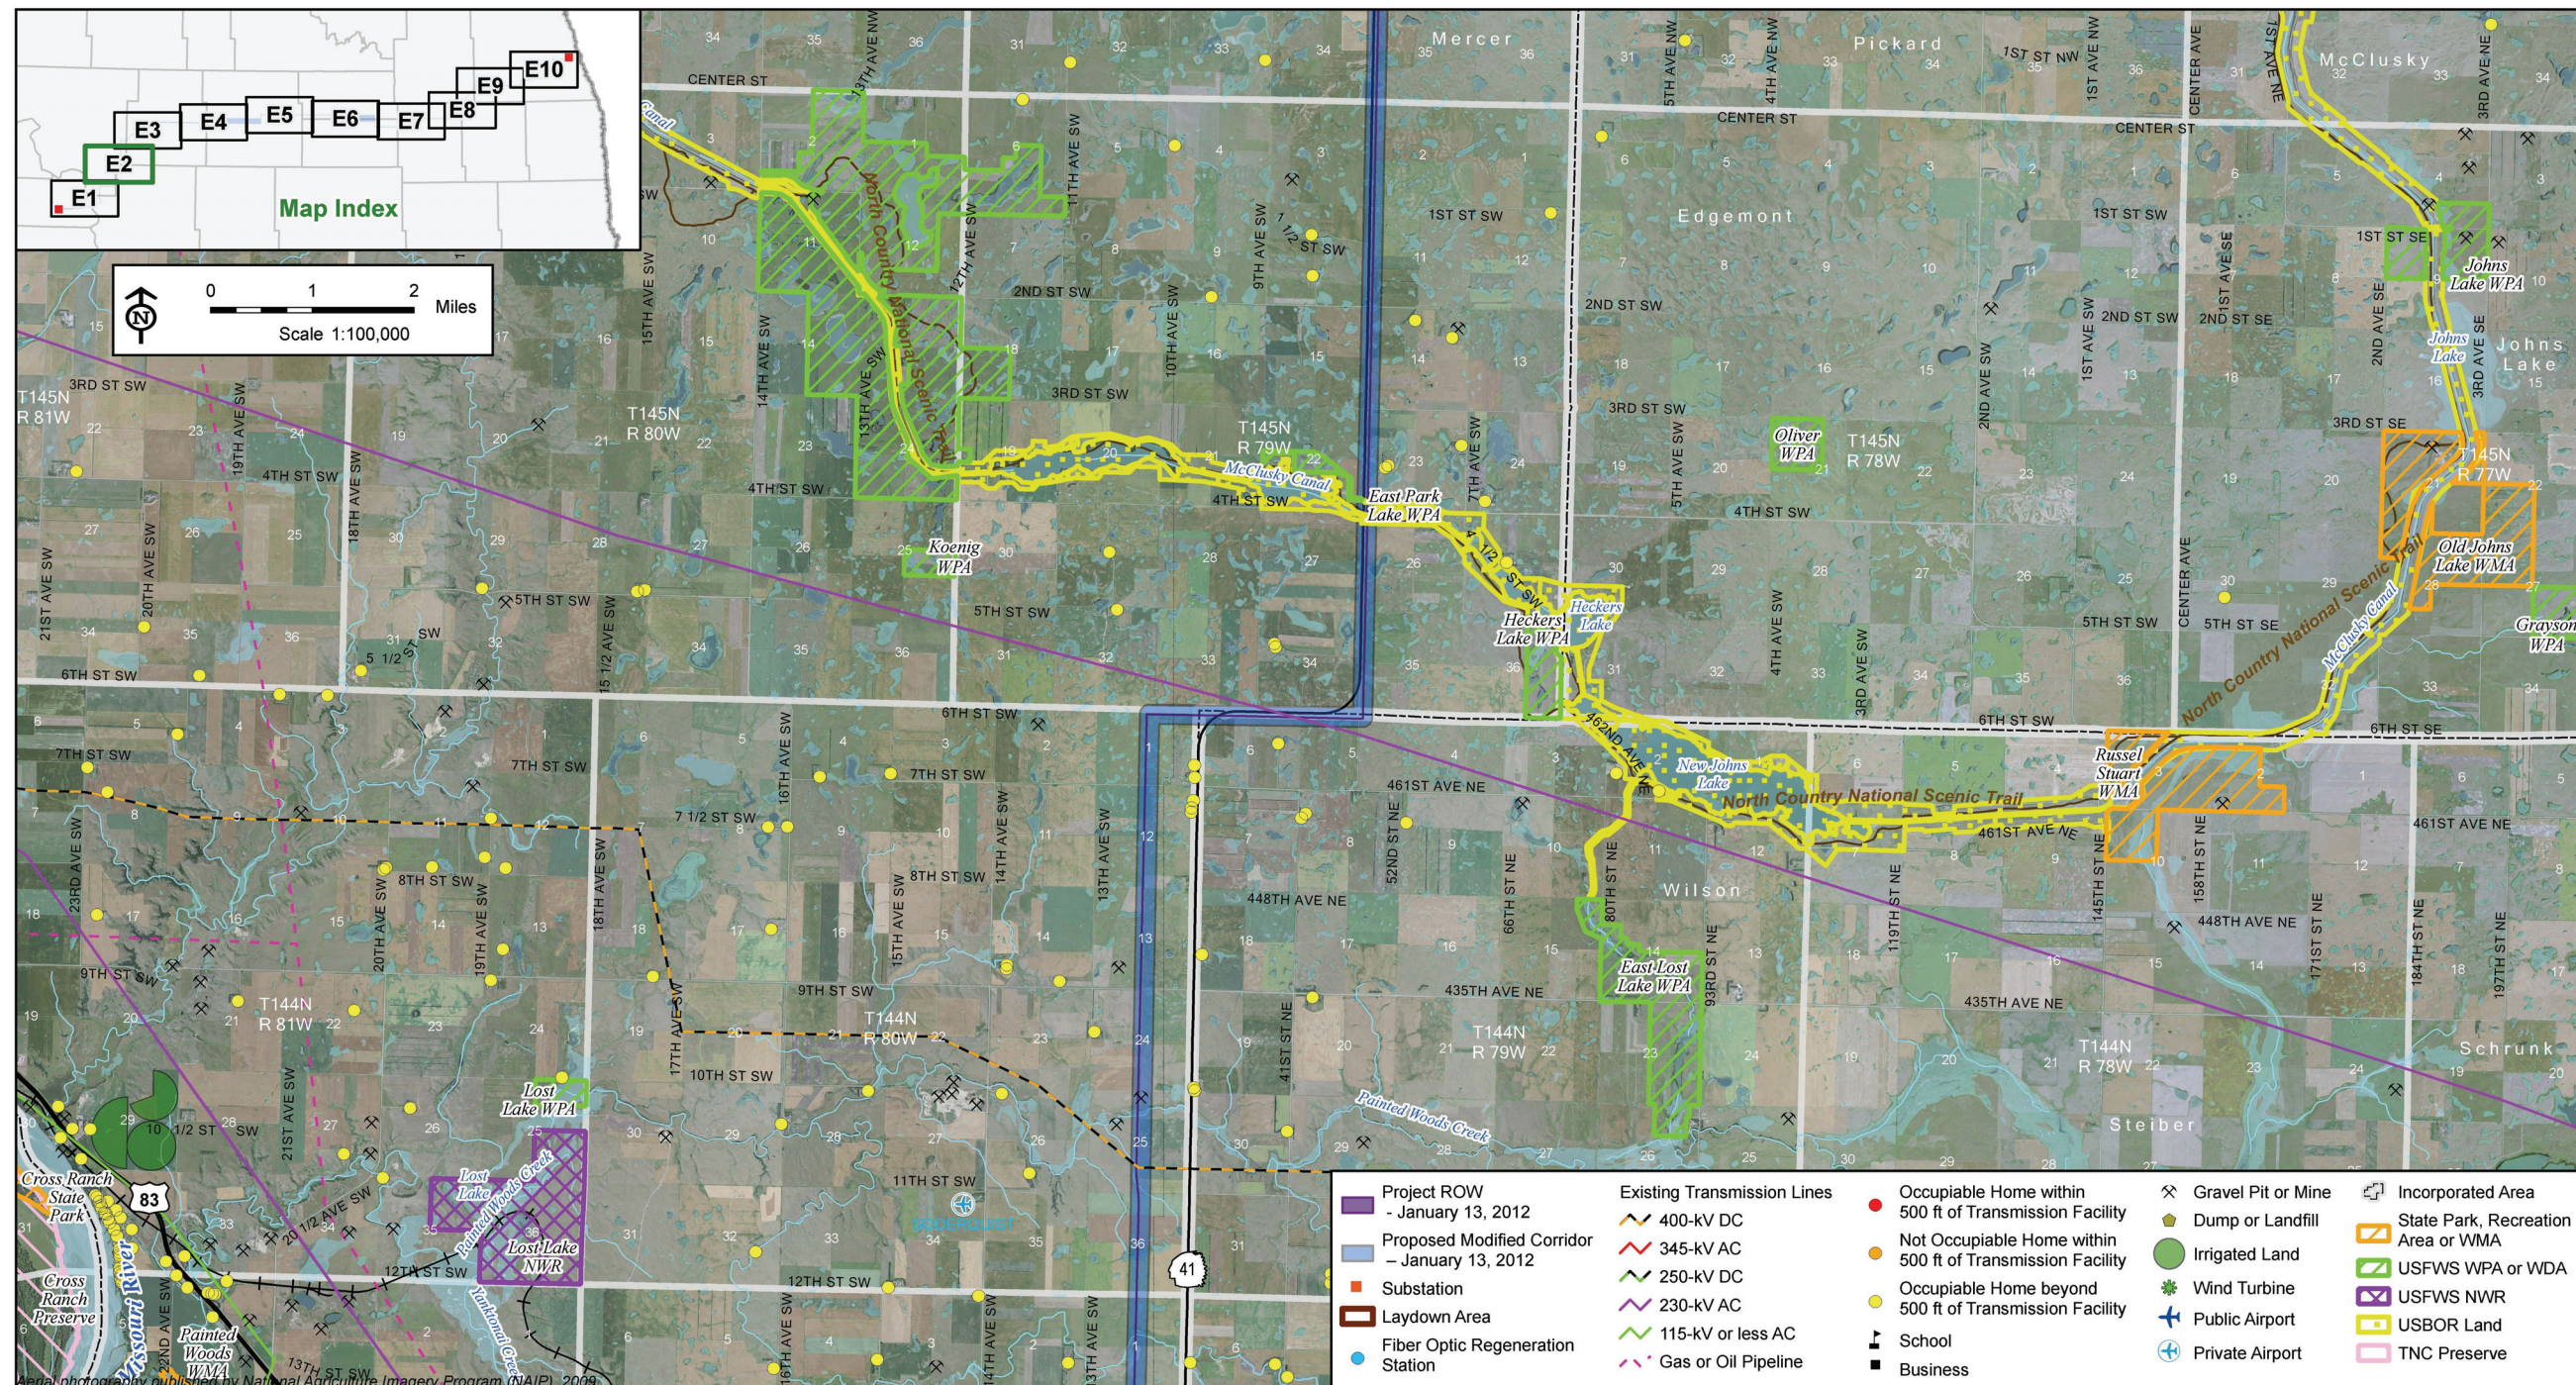

Exhibit E1

Route Maps with Modified Corridor

Center to Grand Forks Project

Exhibit E2

Route Maps with Modified Corridor

Center to Grand Forks Project

Exhibit E3

Route Maps with Modified Corridor

Center to Grand Forks Project

Exhibit E4

Route Maps with Modified Corridor

Center to Grand Forks Project

Exhibit E5

Route Maps with Modified Corridor

Center to Grand Forks Project

Minnkota Power
MPC COOPERATIVE, INC.

Exhibit E6

Route Maps with Modified Corridor

Center to Grand Forks Project

Exhibit E7

Route Maps with Modified Corridor

Center to Grand Forks Project

Exhibit E8

Route Maps with Modified Corridor

Center to Grand Forks Project

Exhibit E9

Route Maps with Modified Corridor

Center to Grand Forks Project

Exhibit E10

Route Maps with Modified Corridor

Center to Grand Forks Project