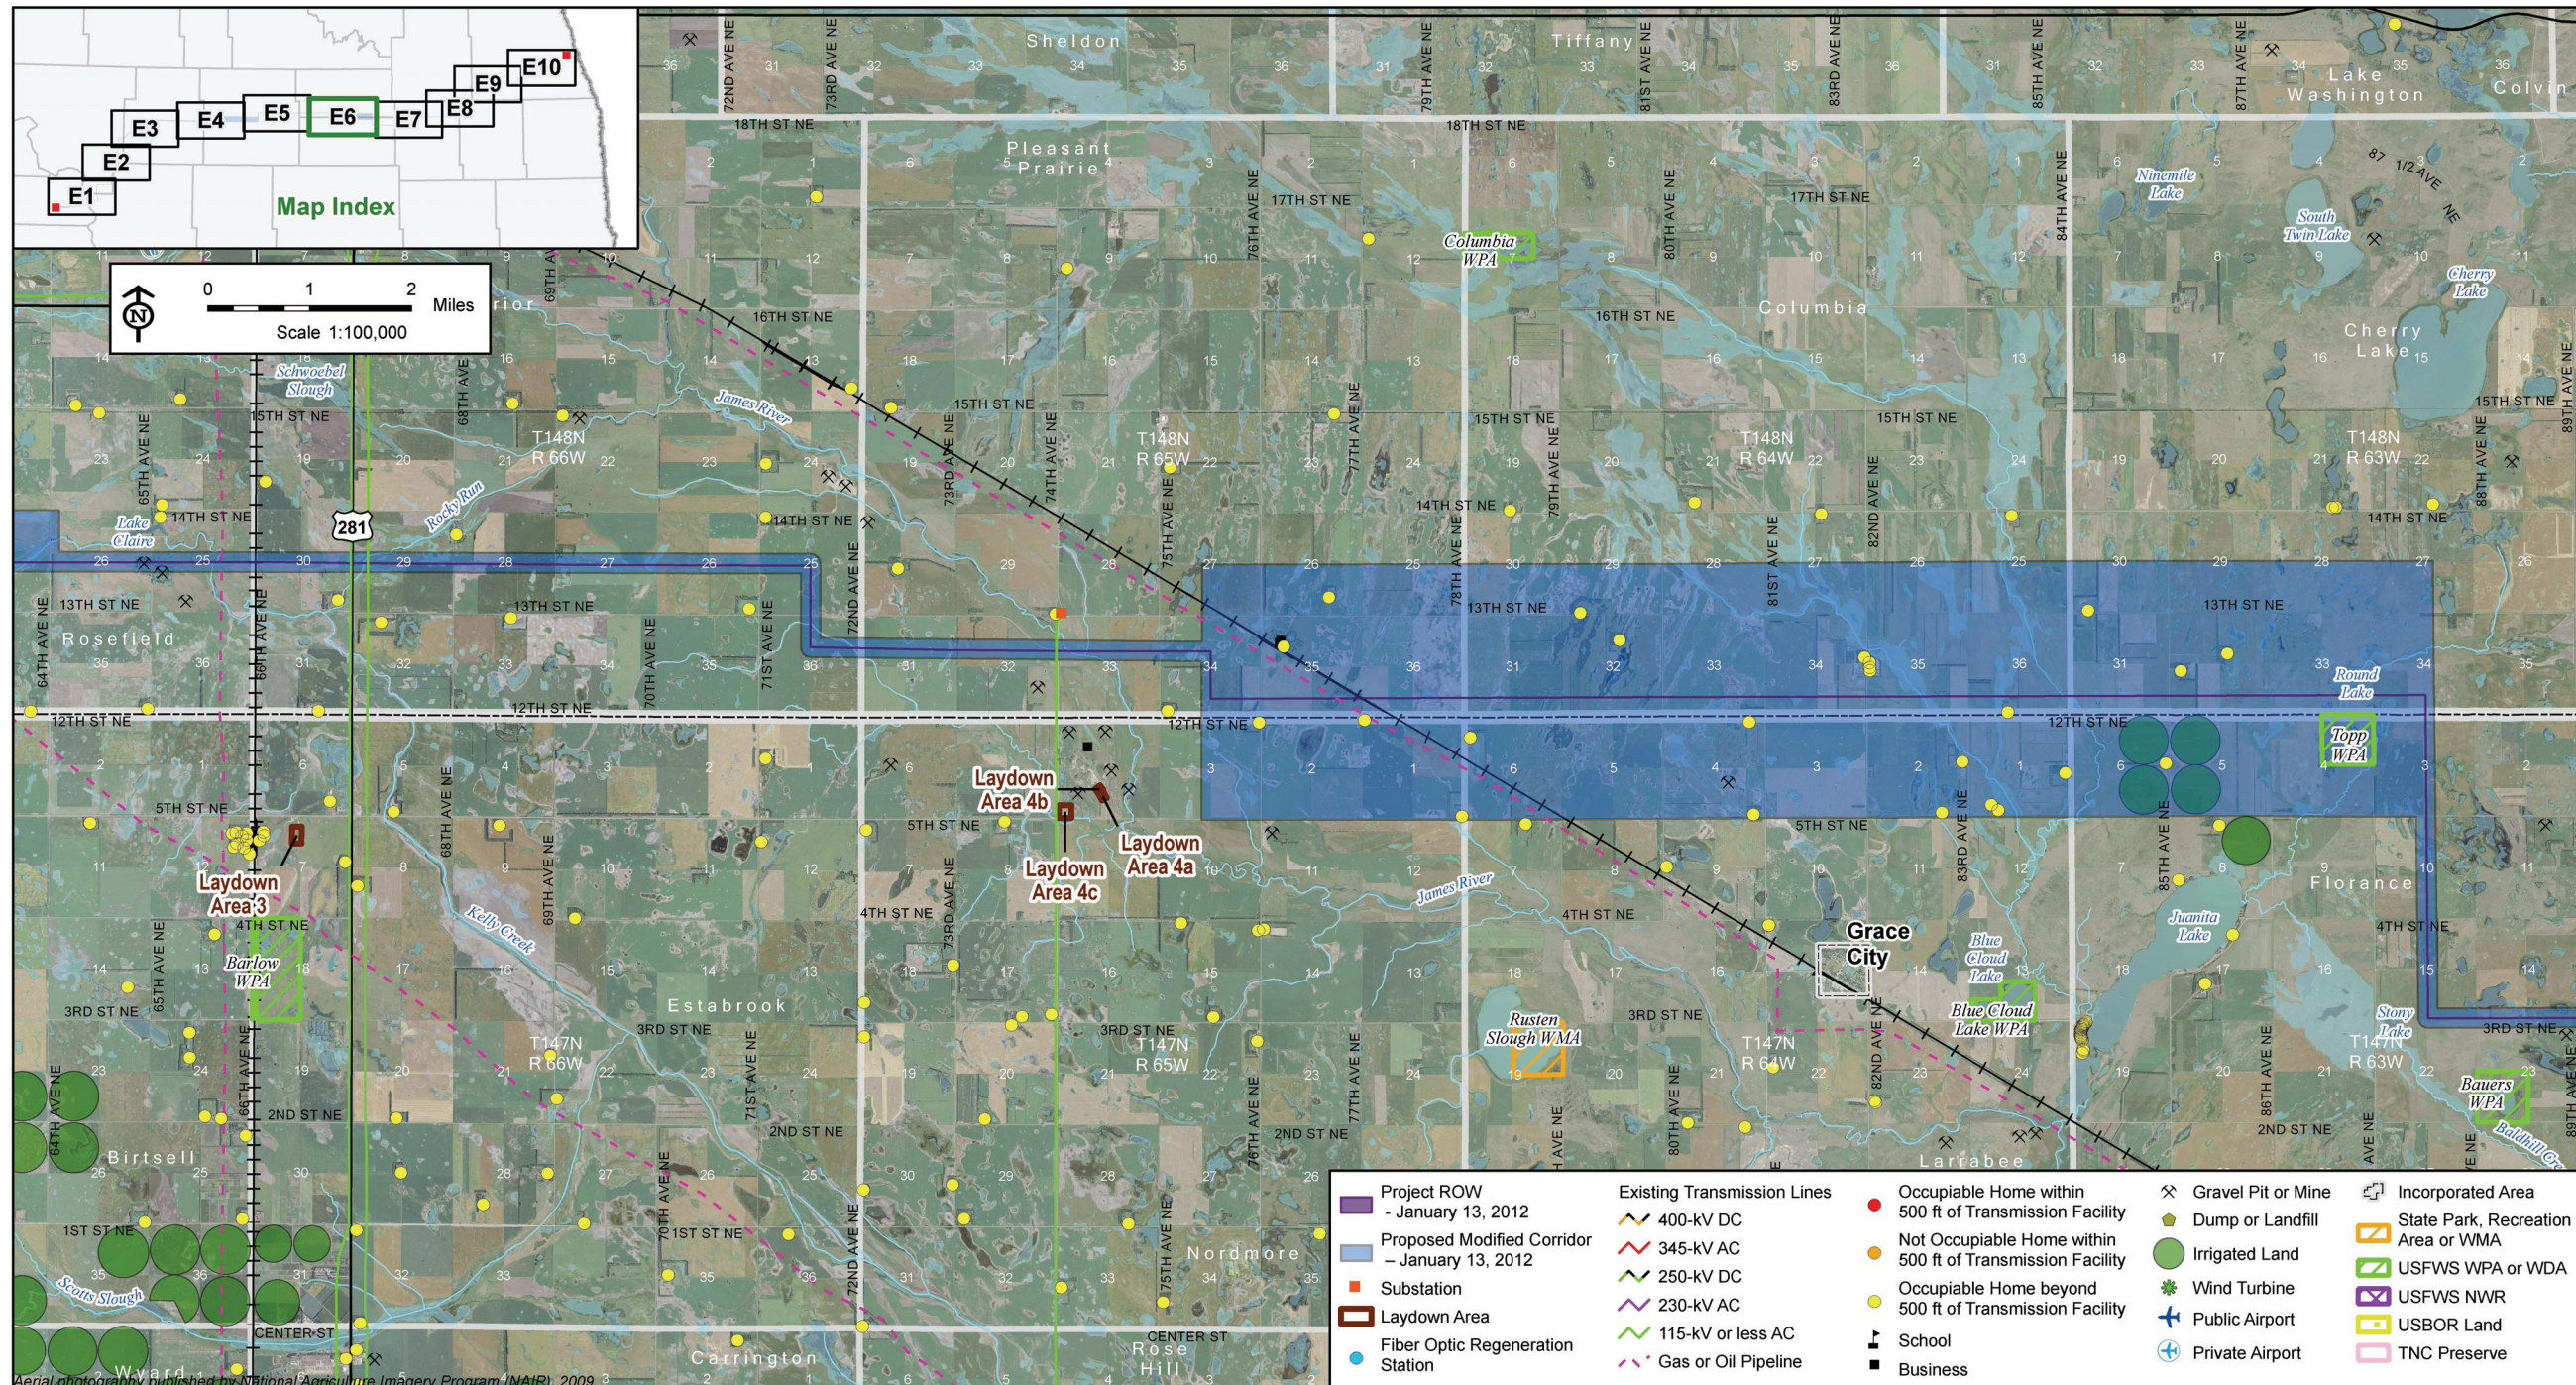

Exhibit E1

Route Maps with Modified Corridor

Center to Grand Forks Project

Exhibit E2

Route Maps with Modified Corridor

Center to Grand Forks Project

Exhibit E3

Route Maps with Modified Corridor

Center to Grand Forks Project

Exhibit E4

Route Maps with Modified Corridor

Center to Grand Forks Project

Exhibit E5

Route Maps with Modified Corridor

Center to Grand Forks Project

Minnkota Power
MPC COOPERATIVE, INC.

Exhibit E6

Route Maps with Modified Corridor

Center to Grand Forks Project

Exhibit E7

Route Maps with Modified Corridor

Center to Grand Forks Project

Exhibit E8

Route Maps with Modified Corridor

Center to Grand Forks Project

Exhibit E9

Route Maps with Modified Corridor

Center to Grand Forks Project

Exhibit E10

Route Maps with Modified Corridor

Center to Grand Forks Project