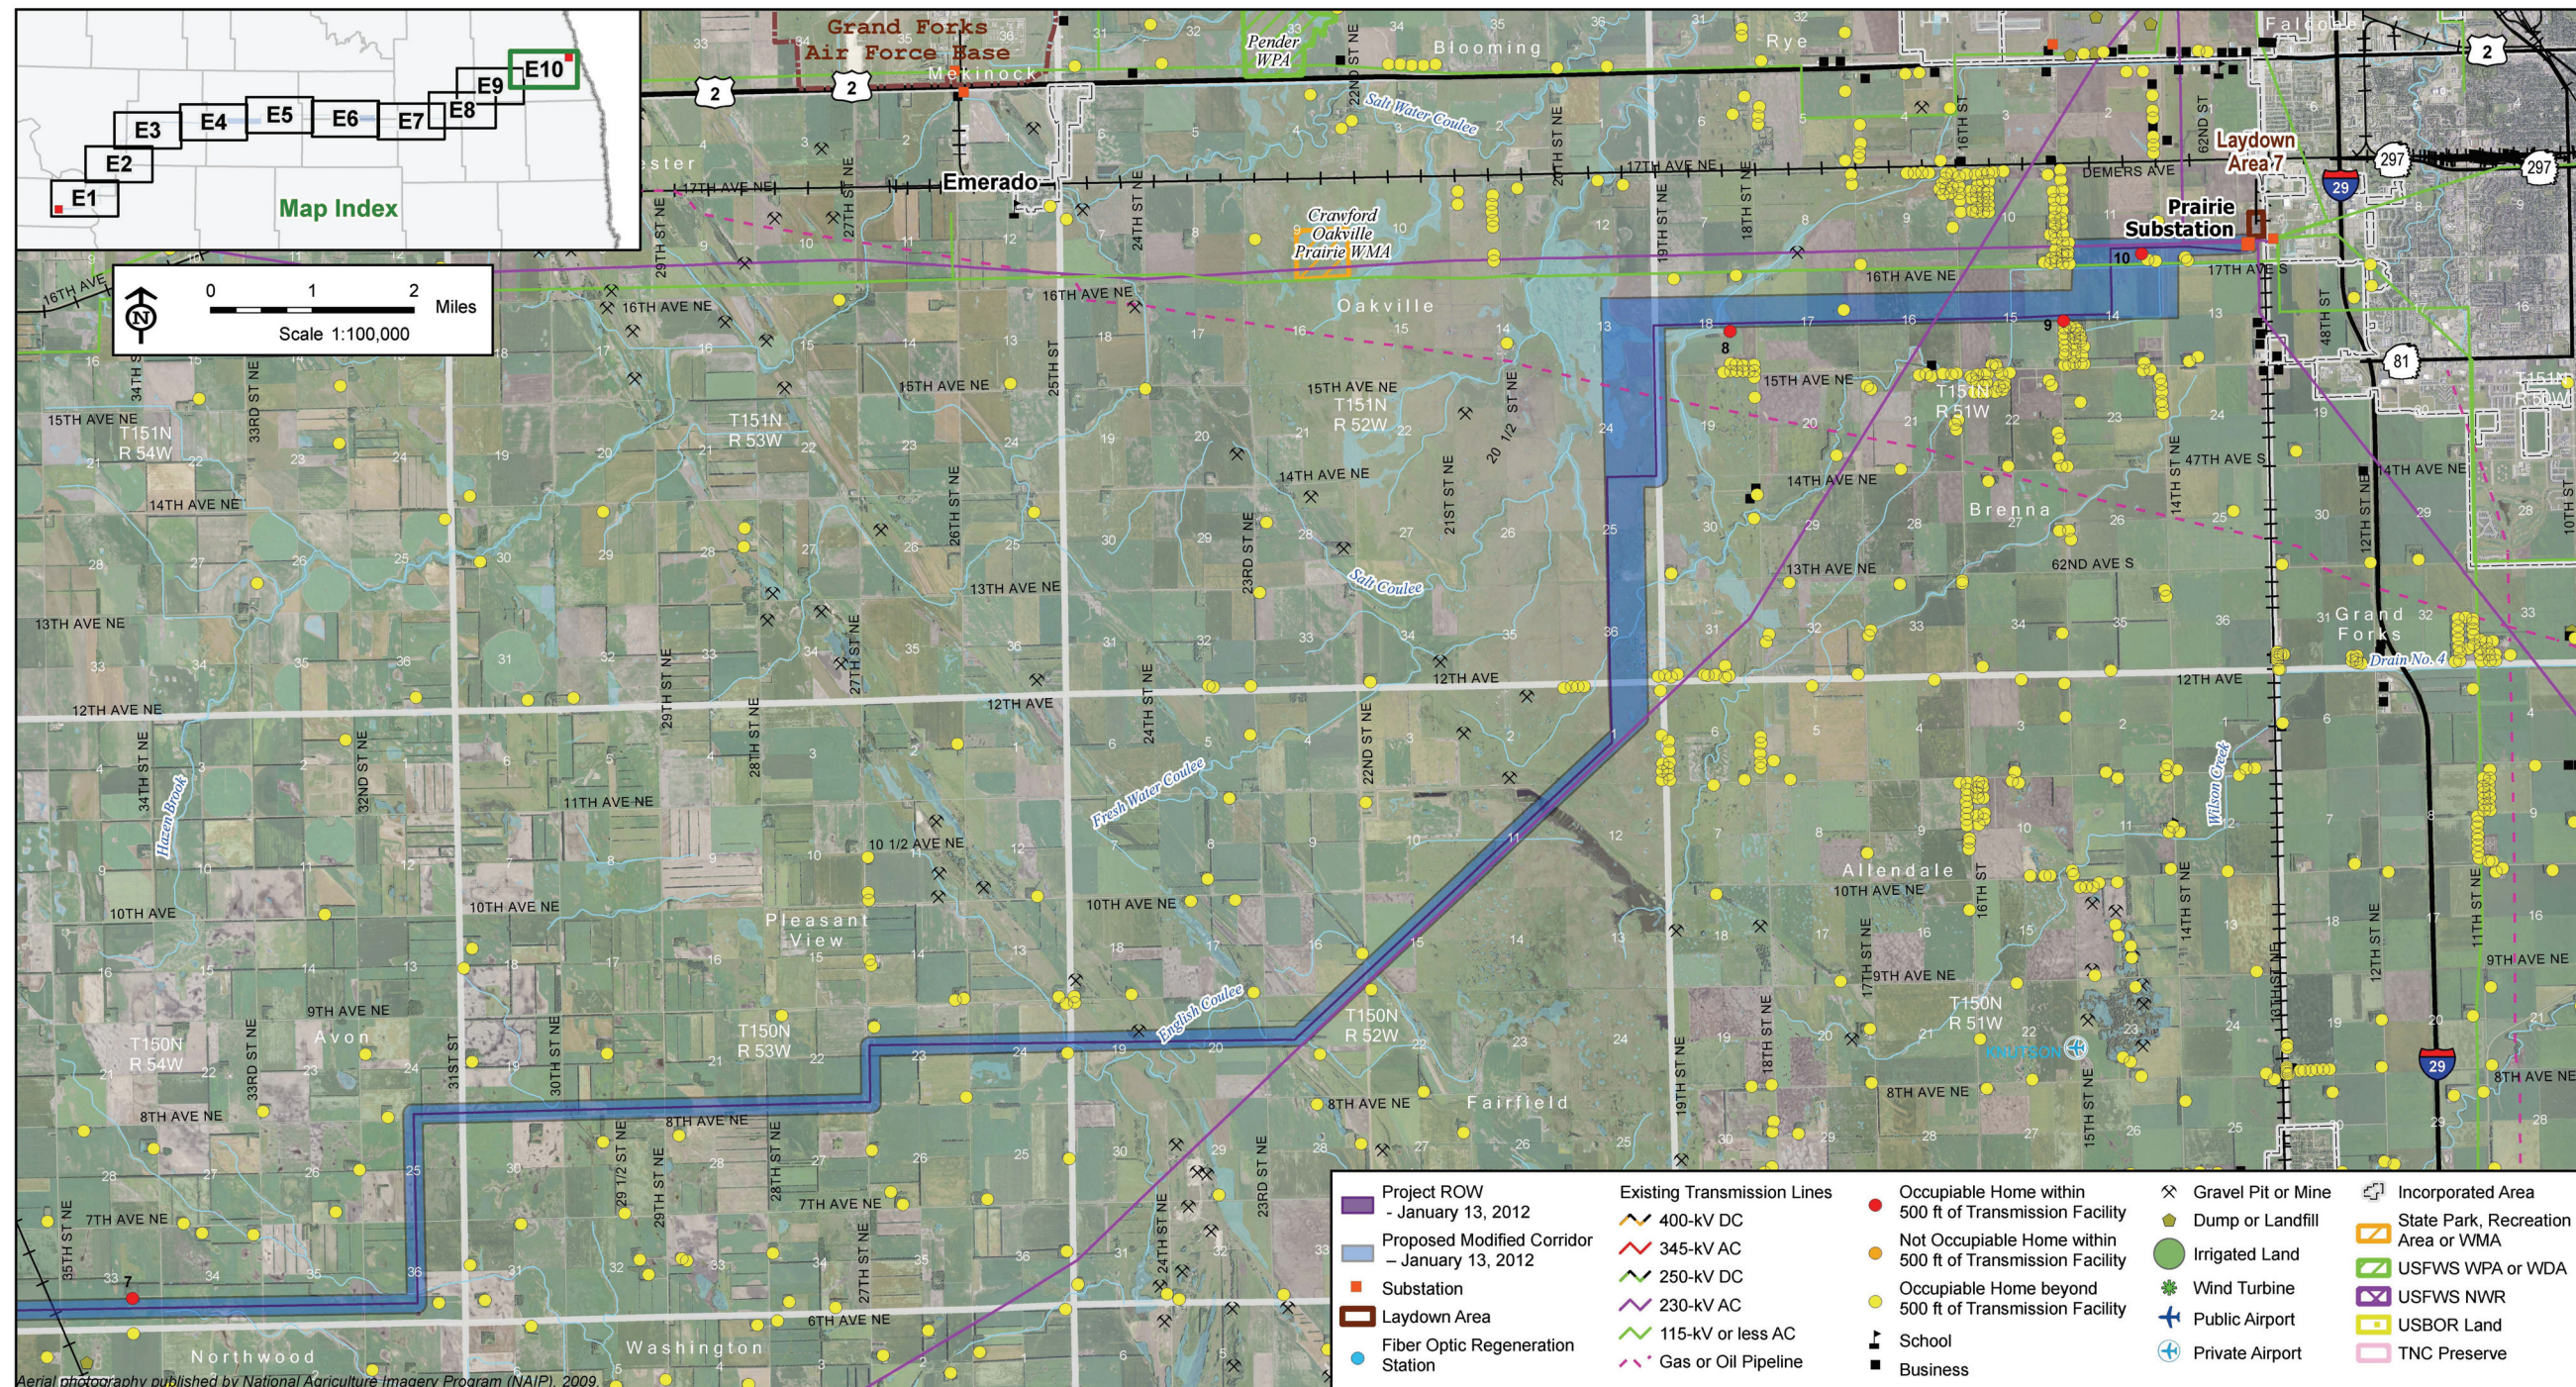

Exhibit E1

Route Maps with Modified Corridor

Center to Grand Forks Project

Exhibit E2

Route Maps with Modified Corridor

Center to Grand Forks Project

Exhibit E3

Route Maps with Modified Corridor

Center to Grand Forks Project

Exhibit E4

Route Maps with Modified Corridor

Center to Grand Forks Project

Exhibit E5

Route Maps with Modified Corridor

Center to Grand Forks Project

Minnkota Power
MPC COOPERATIVE, INC.

Exhibit E6

Route Maps with Modified Corridor

Center to Grand Forks Project

Exhibit E7

Route Maps with Modified Corridor

Center to Grand Forks Project

Exhibit E8

Route Maps with Modified Corridor

Center to Grand Forks Project

Exhibit E9

Route Maps with Modified Corridor

Center to Grand Forks Project

Exhibit E10

Route Maps with Modified Corridor

Center to Grand Forks Project