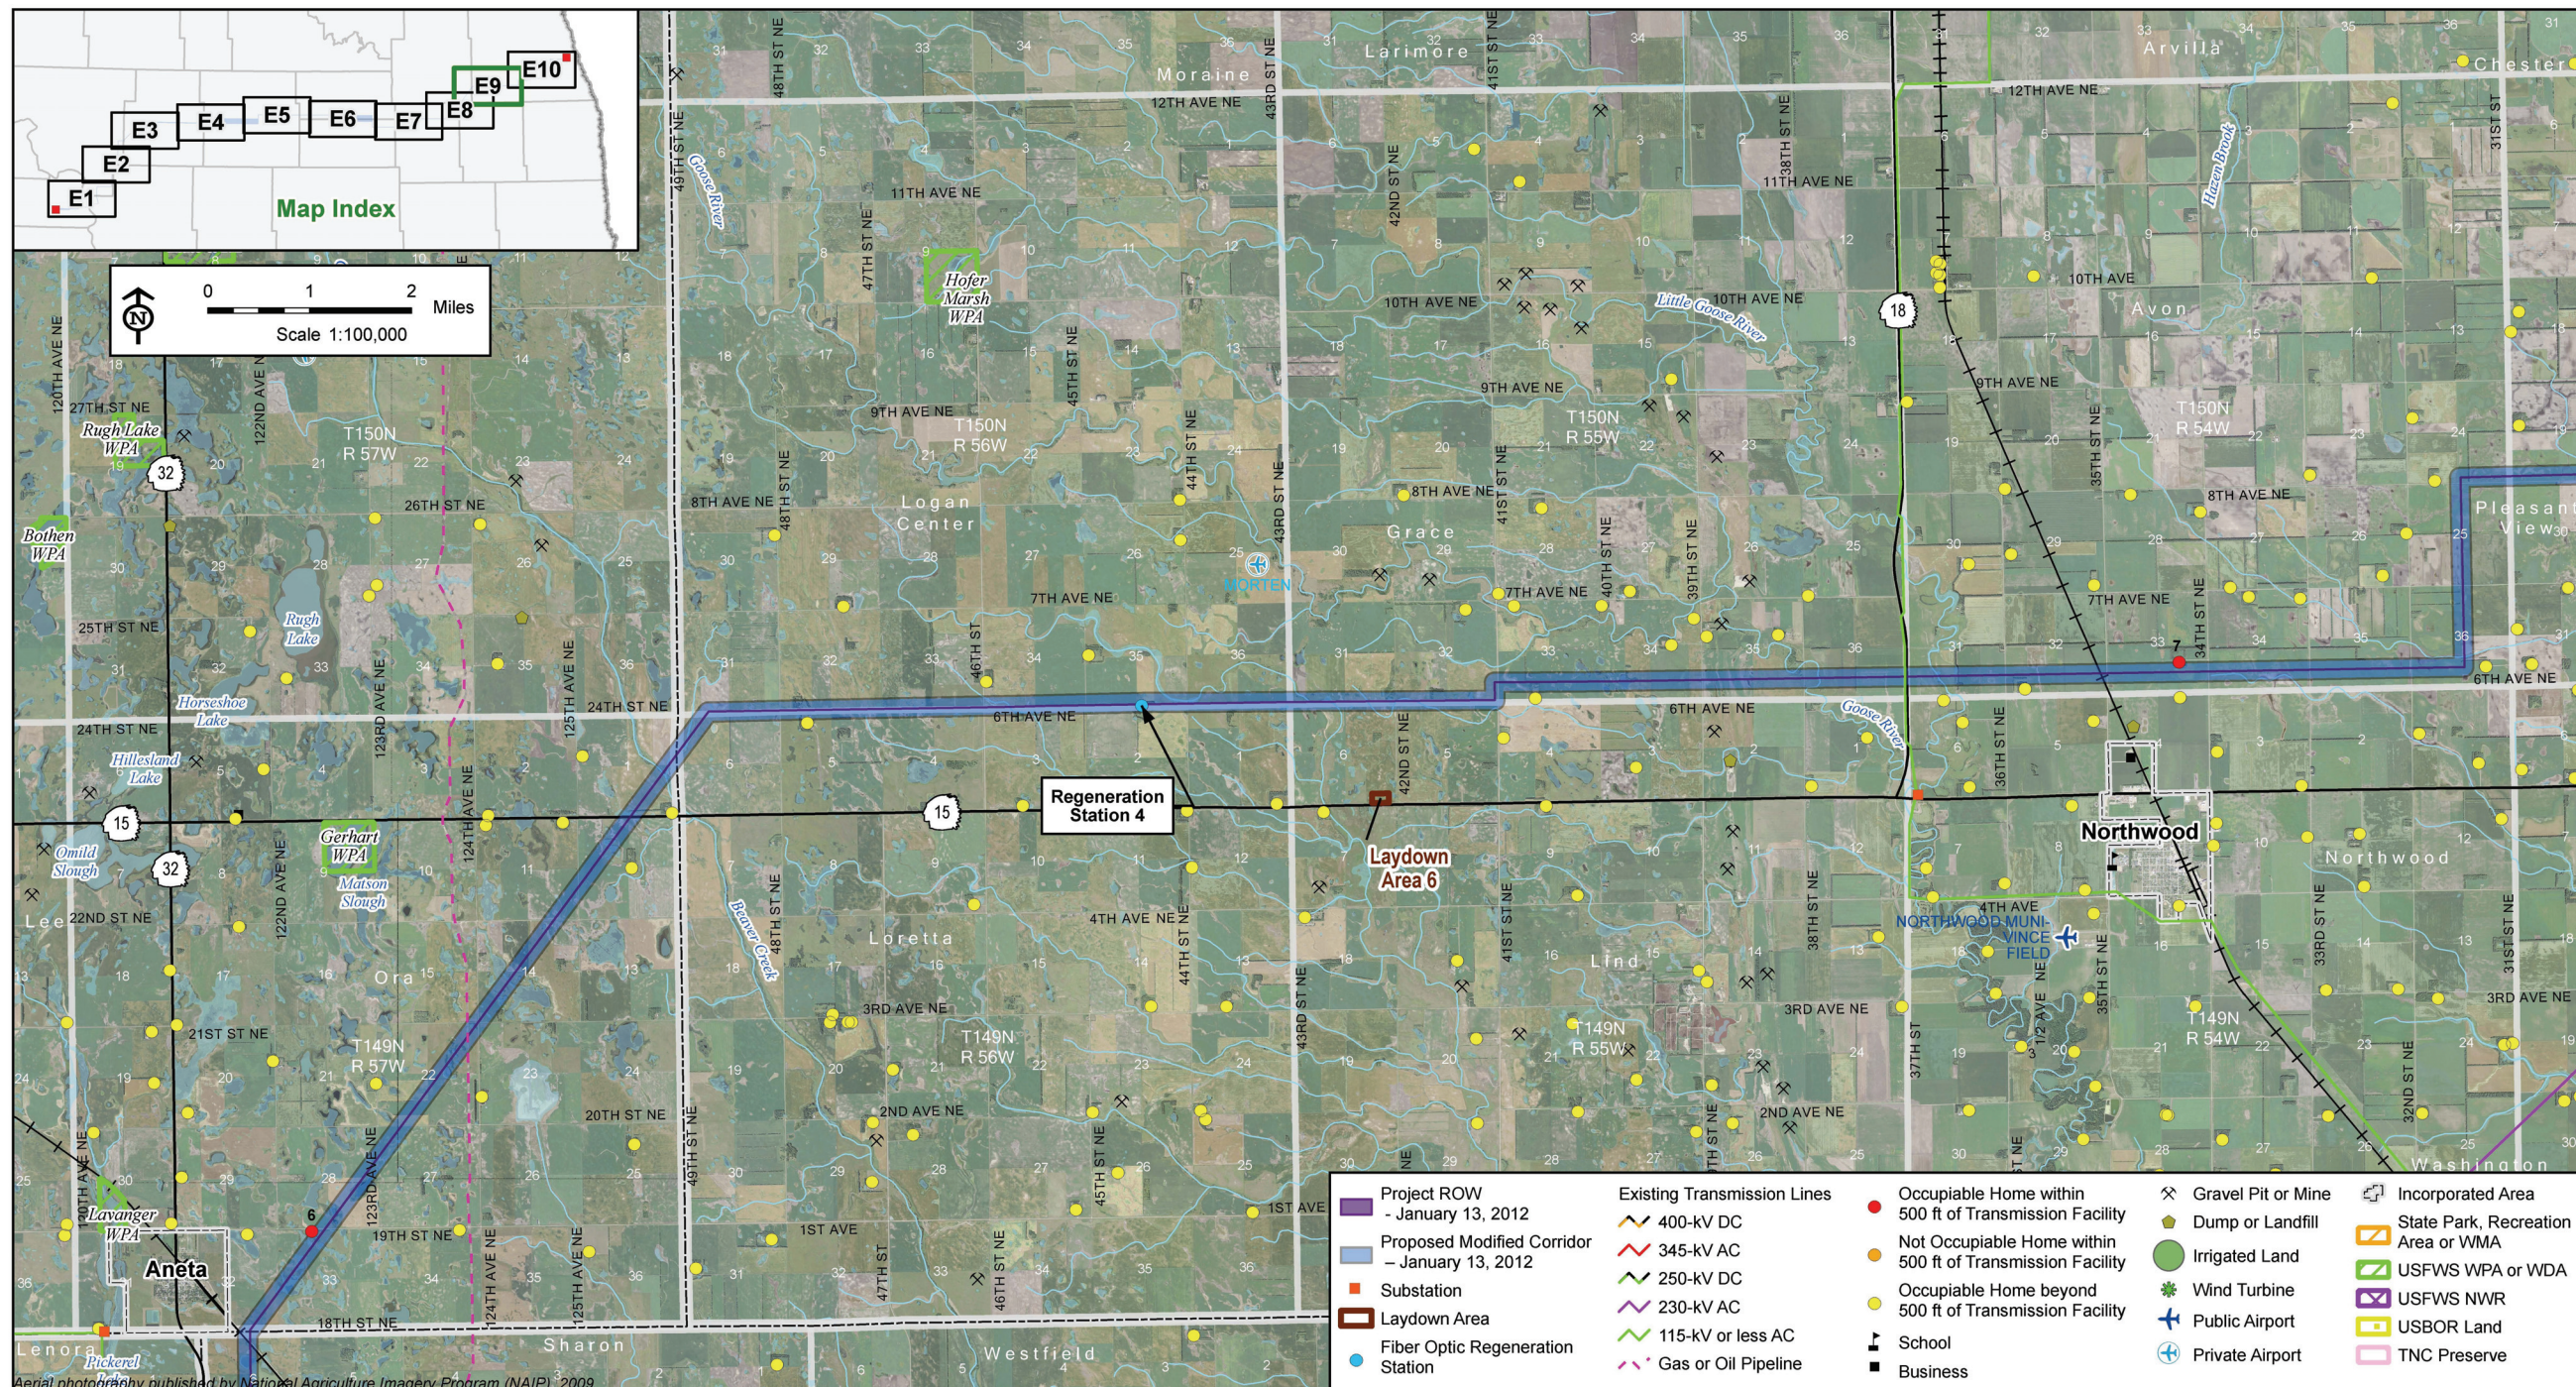

Exhibit E1

Route Maps with Modified Corridor

Center to Grand Forks Project

Exhibit E2

Route Maps with Modified Corridor

Center to Grand Forks Project

Exhibit E3

Route Maps with Modified Corridor

Center to Grand Forks Project

Exhibit E4

Route Maps with Modified Corridor

Center to Grand Forks Project

Exhibit E5

Route Maps with Modified Corridor

Center to Grand Forks Project

Minnkota Power
MPC COOPERATIVE, INC.

Exhibit E6

Route Maps with Modified Corridor

Center to Grand Forks Project

Exhibit E7

Route Maps with Modified Corridor

Center to Grand Forks Project

Exhibit E8

Route Maps with Modified Corridor

Center to Grand Forks Project

Exhibit E9

Route Maps with Modified Corridor

Center to Grand Forks Project

Exhibit E10

Route Maps with Modified Corridor

Center to Grand Forks Project