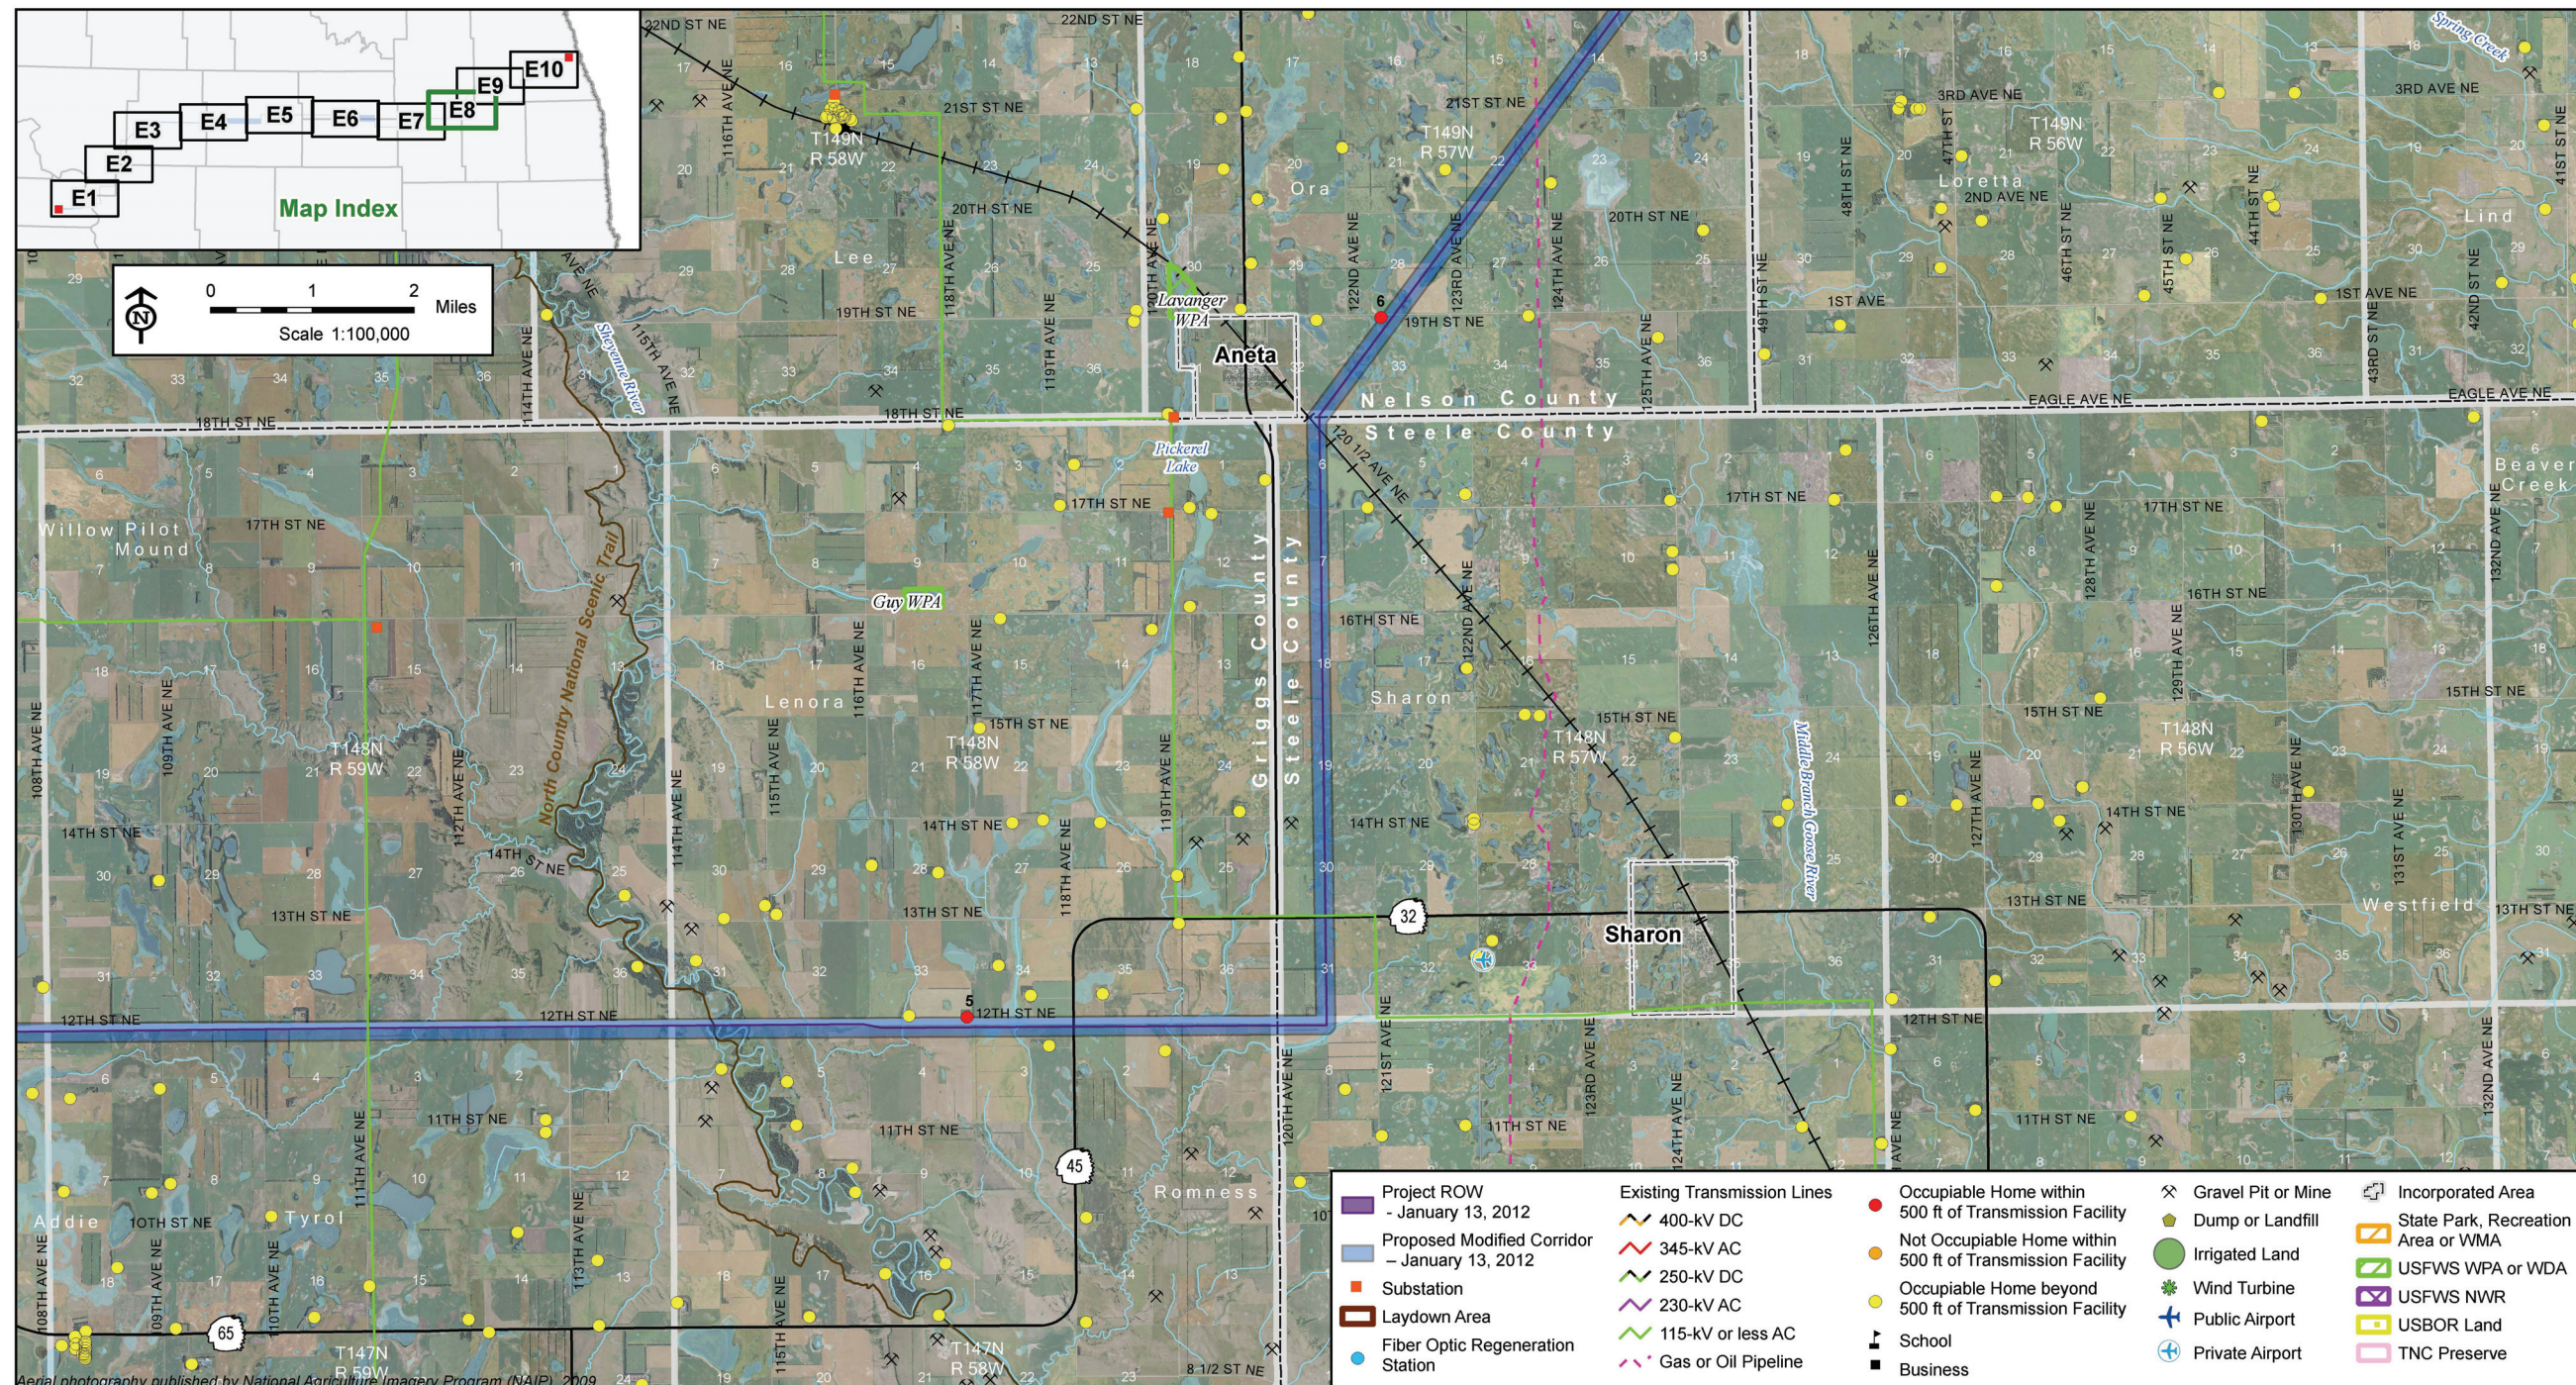

Exhibit E1

Route Maps with Modified Corridor

Center to Grand Forks Project

Exhibit E2

Route Maps with Modified Corridor

Center to Grand Forks Project

Exhibit E3

Route Maps with Modified Corridor

Center to Grand Forks Project

Exhibit E4

Route Maps with Modified Corridor

Center to Grand Forks Project

Exhibit E5

Route Maps with Modified Corridor

Center to Grand Forks Project

Minnkota Power
MPC COOPERATIVE, INC.

Exhibit E6

Route Maps with Modified Corridor

Center to Grand Forks Project

Exhibit E7

Route Maps with Modified Corridor

Center to Grand Forks Project

Exhibit E8

Route Maps with Modified Corridor

Center to Grand Forks Project

Exhibit E9

Route Maps with Modified Corridor

Center to Grand Forks Project

Exhibit E10

Route Maps with Modified Corridor

Center to Grand Forks Project