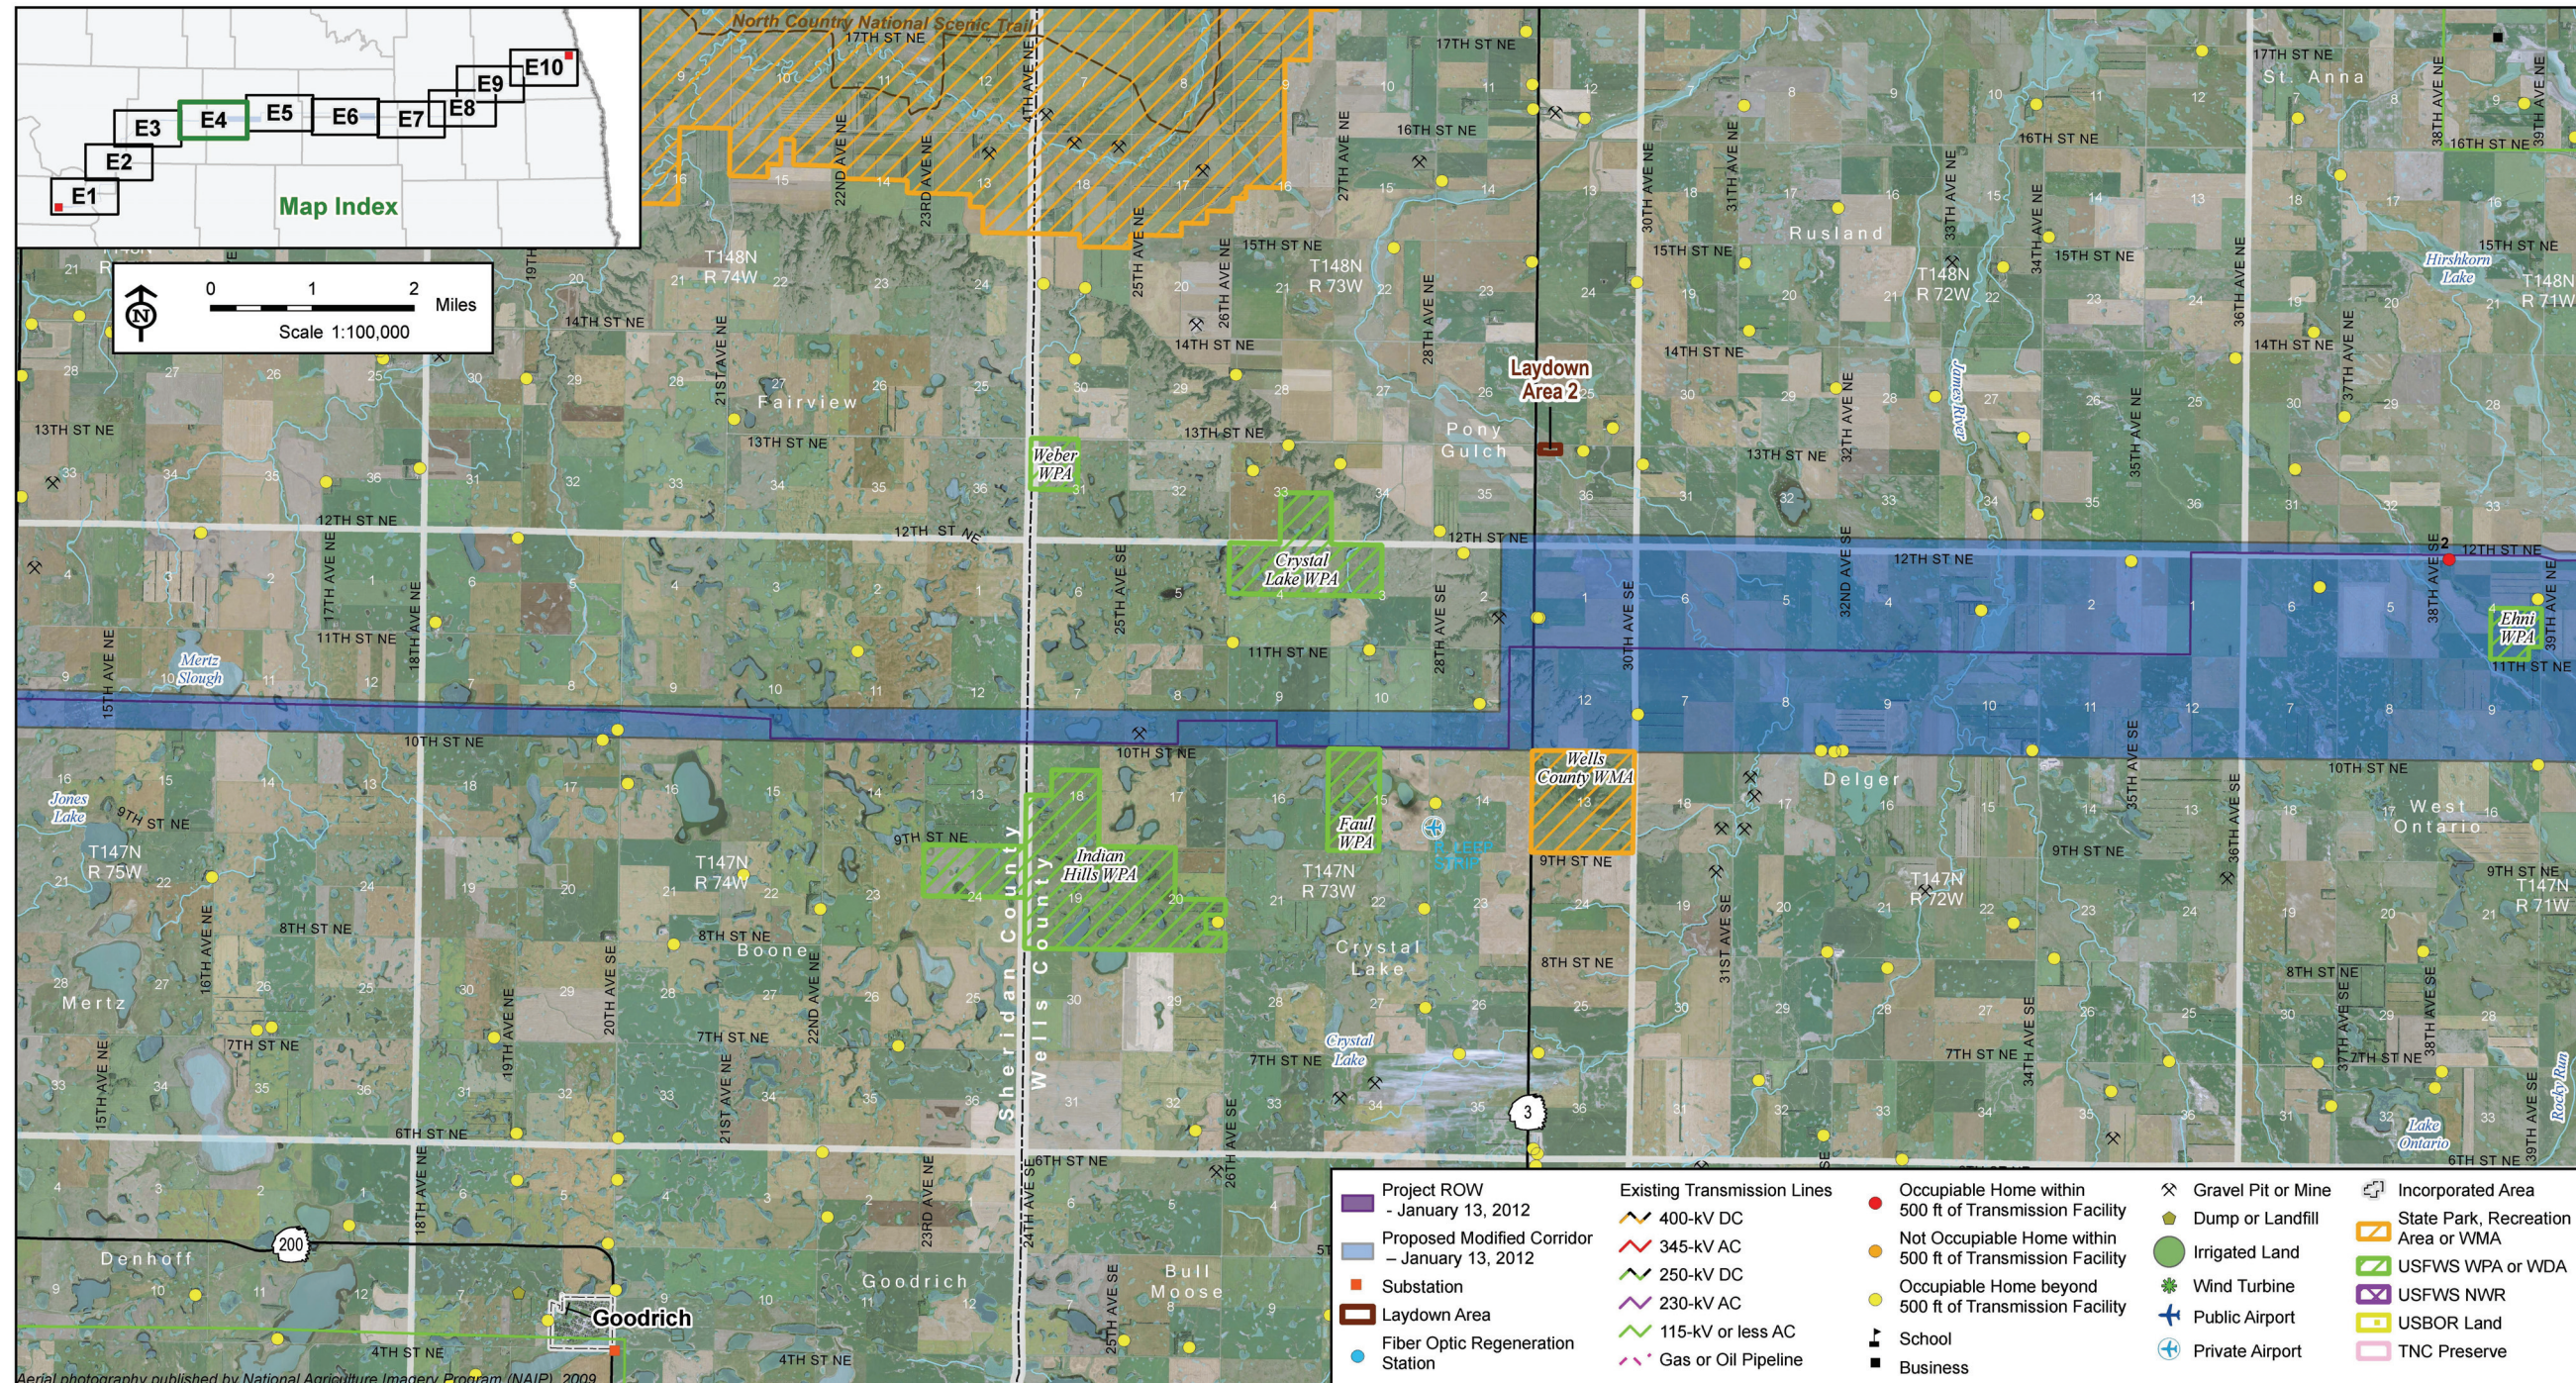

Exhibit E1

Route Maps with Modified Corridor

Center to Grand Forks Project

Exhibit E2

Route Maps with Modified Corridor

Center to Grand Forks Project

Exhibit E3

Route Maps with Modified Corridor

Center to Grand Forks Project

Exhibit E4

Route Maps with Modified Corridor

Center to Grand Forks Project

Exhibit E5

Route Maps with Modified Corridor

Center to Grand Forks Project

Minnkota Power
MPC COOPERATIVE, INC.

Exhibit E6

Route Maps with Modified Corridor

Center to Grand Forks Project

Exhibit E7

Route Maps with Modified Corridor

Center to Grand Forks Project

Exhibit E8

Route Maps with Modified Corridor

Center to Grand Forks Project

Exhibit E9

Route Maps with Modified Corridor

Center to Grand Forks Project

Exhibit E10

Route Maps with Modified Corridor

Center to Grand Forks Project