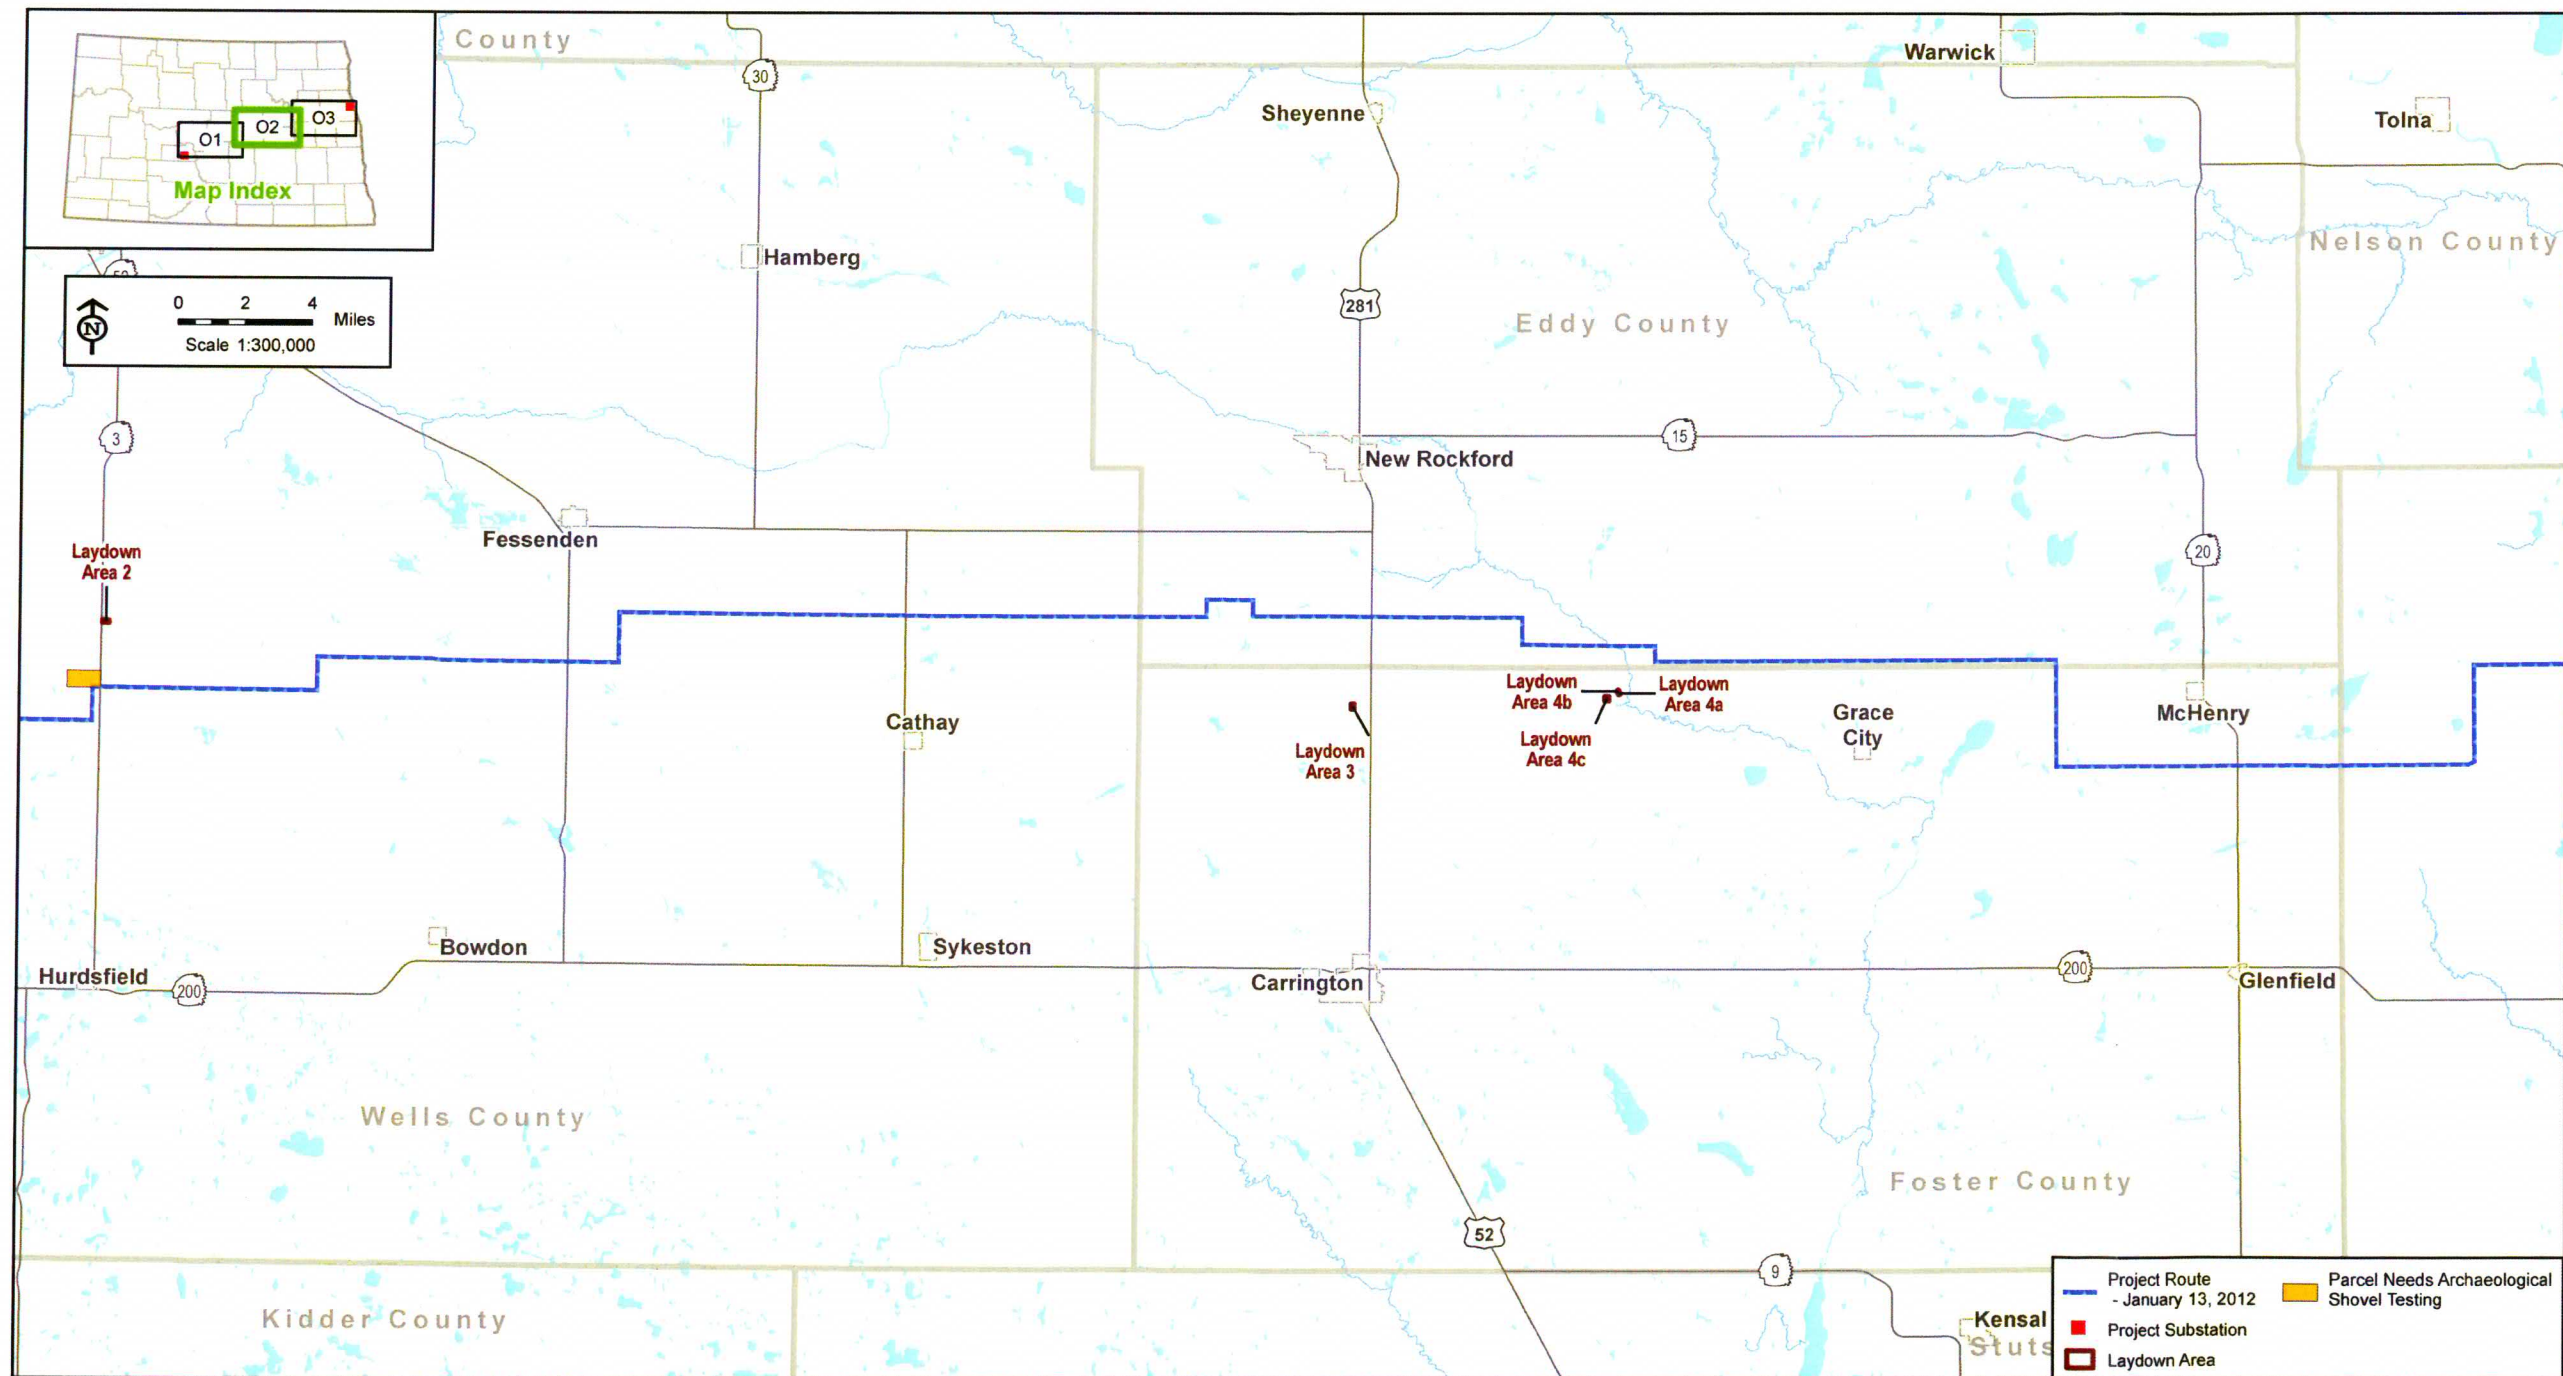

Exhibit O1

Parcels Remaining for Archaeological Survey

Center to Grand Forks Project

Minnkota Power
NPS COOPERATIVE, INC.

Exhibit O2

Parcels Remaining for Archaeological Survey

Center to Grand Forks Project

Exhibit O3

Parcels Remaining for Archaeological Survey

Center to Grand Forks Project