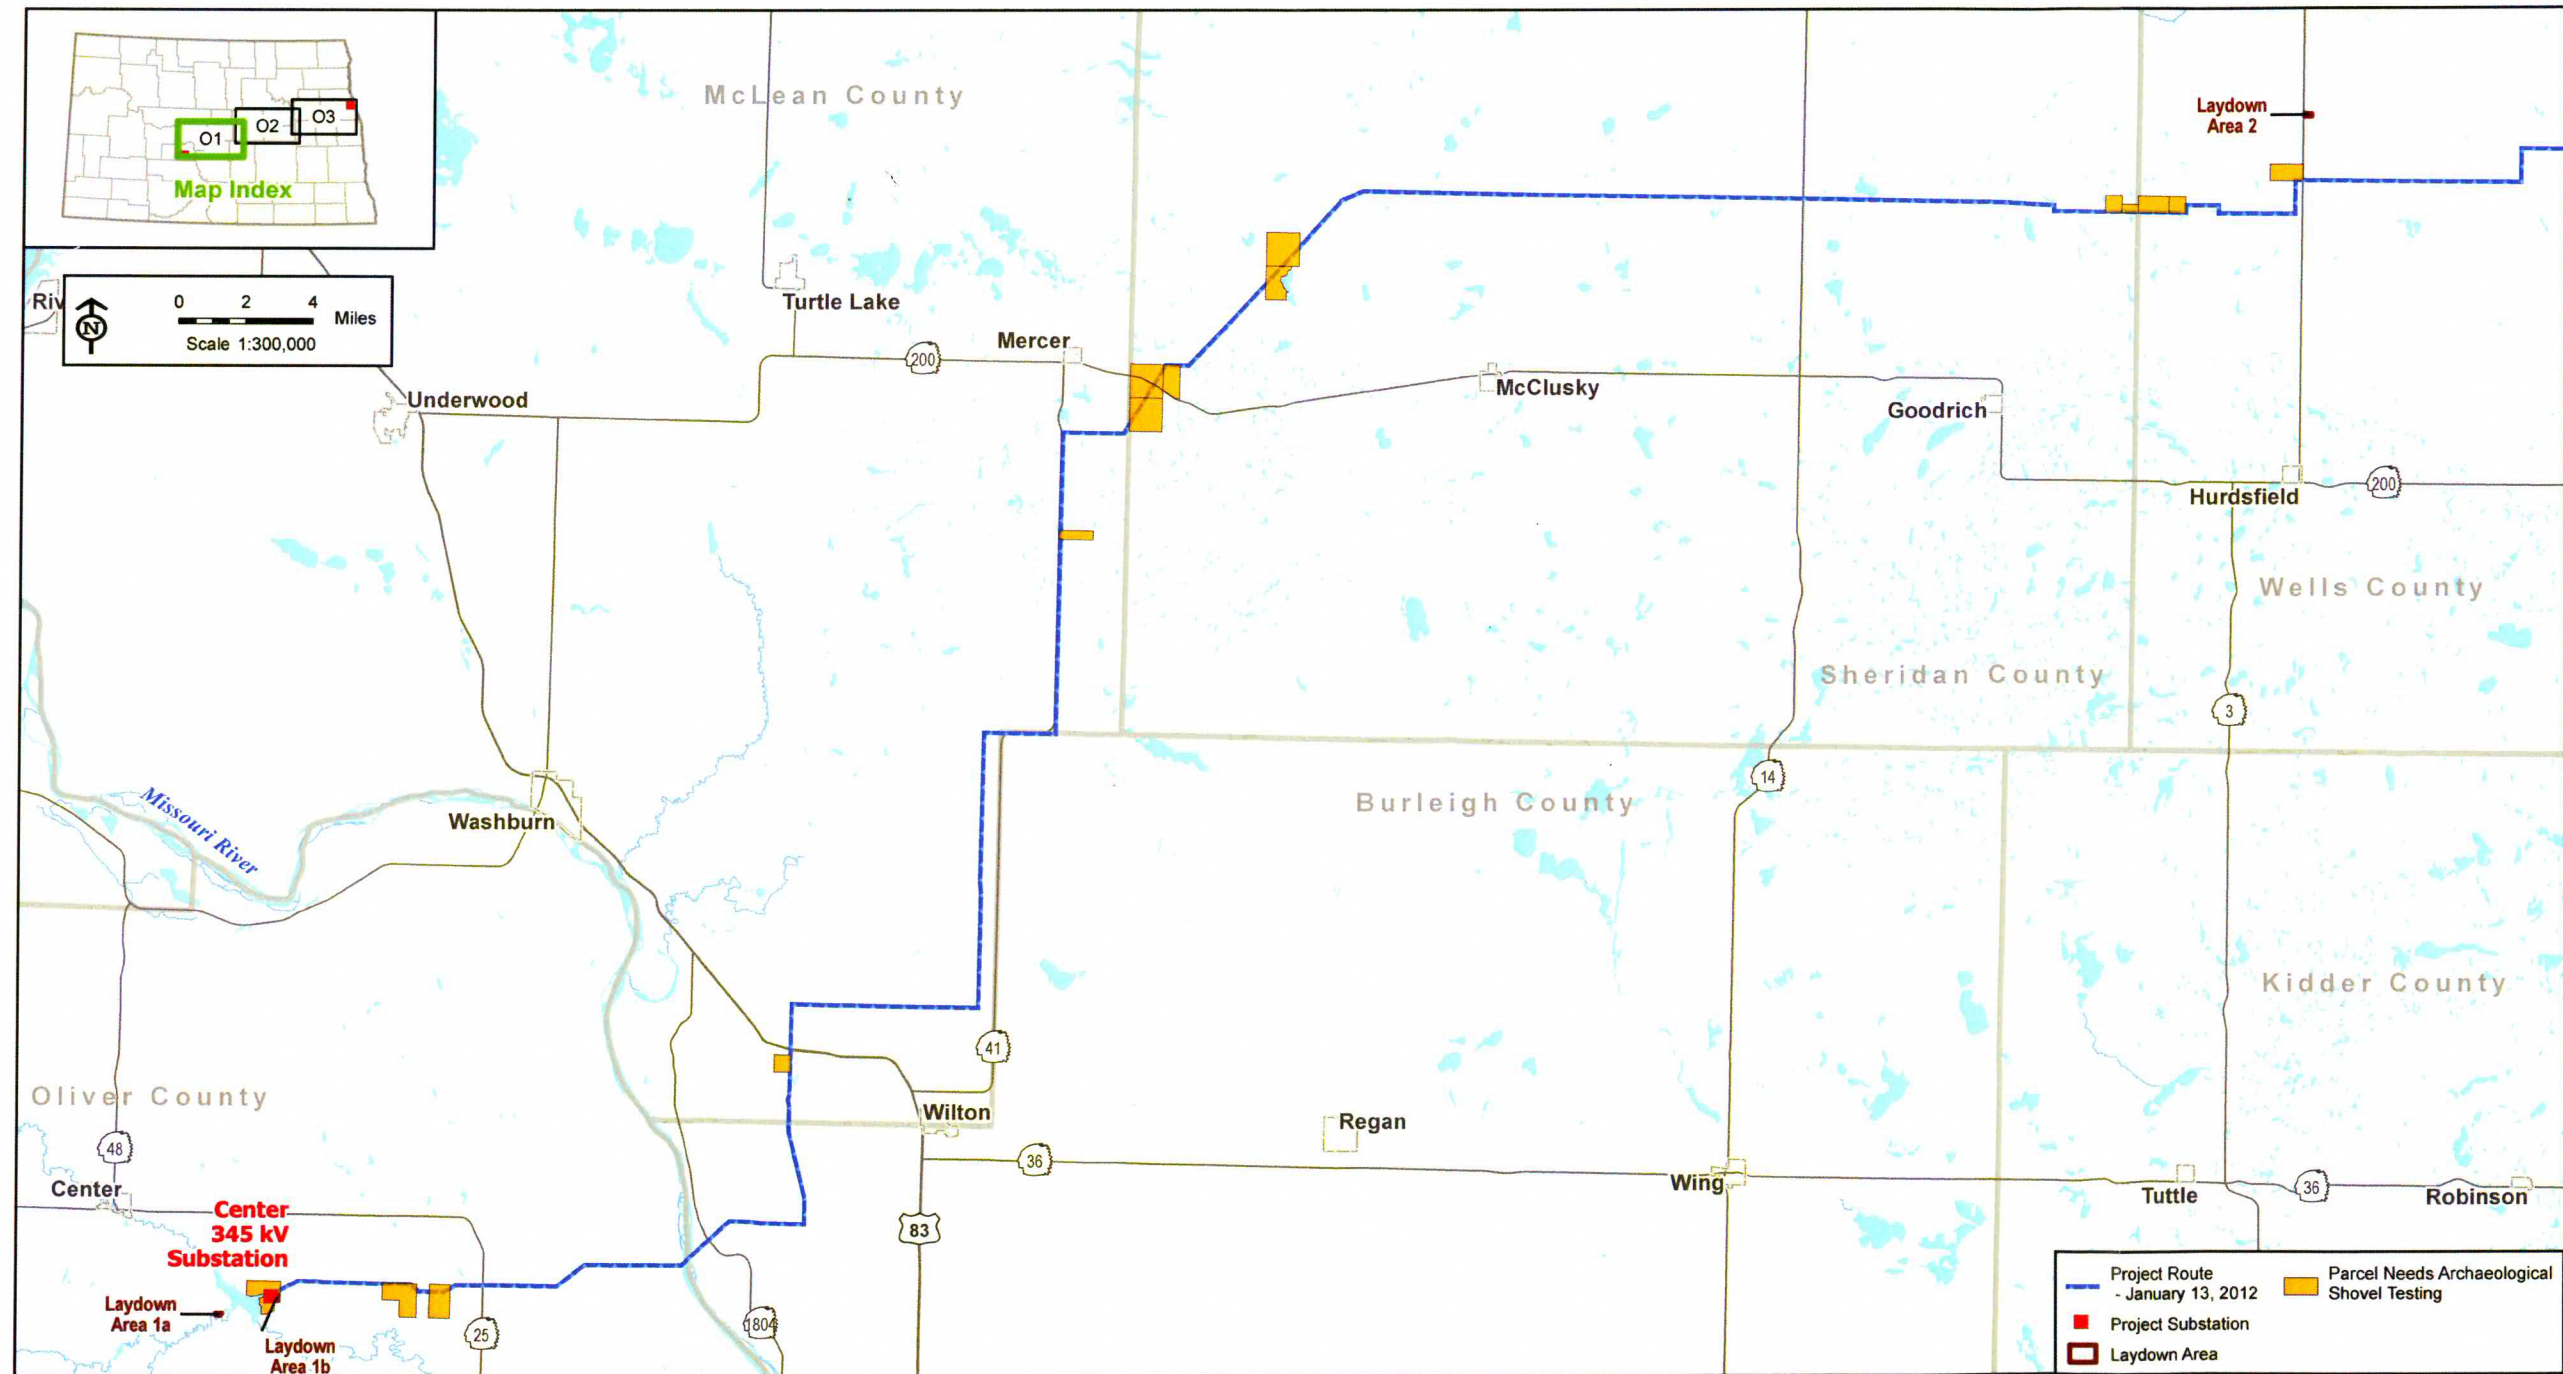

Exhibit O1

Parcels Remaining for Archaeological Survey

Center to Grand Forks Project

Minnkota Power
NPS COOPERATIVE, INC.

Exhibit O2

Parcels Remaining for Archaeological Survey

Center to Grand Forks Project

Exhibit O3

Parcels Remaining for Archaeological Survey

Center to Grand Forks Project