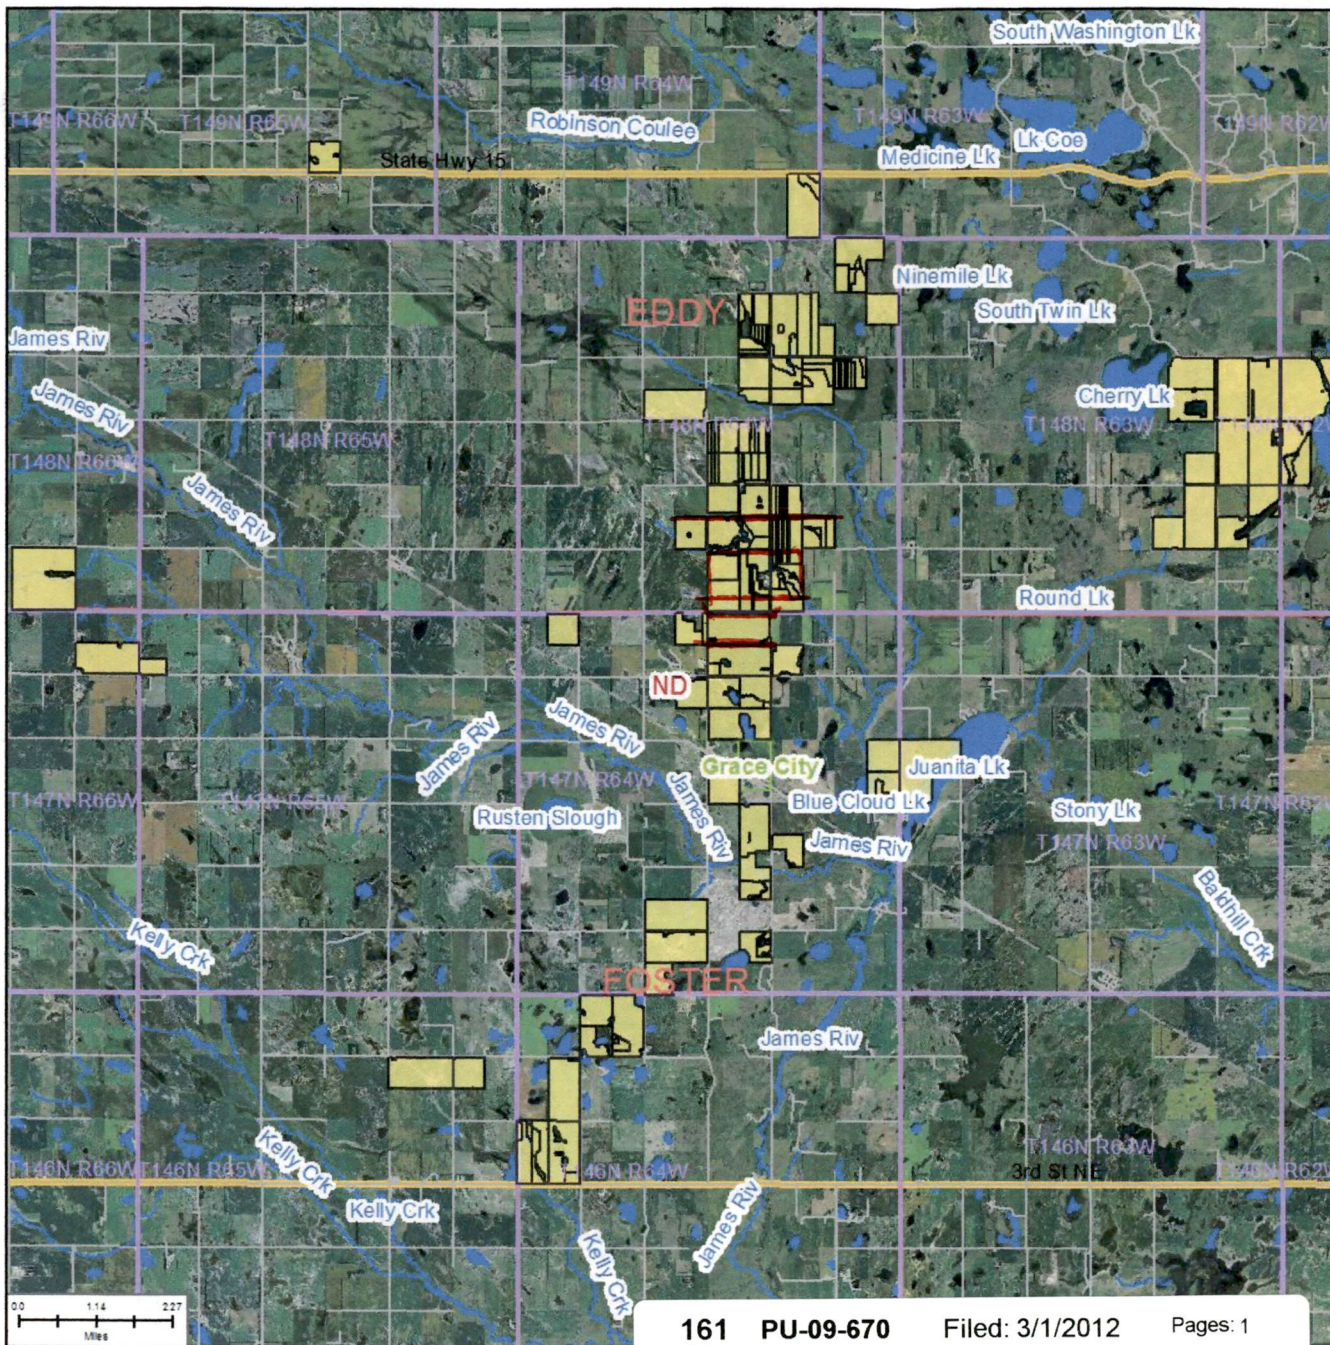

T-T RANCH

Date Printed: 2/27/2012

LEGEND

 Fields

ACREAGE

Fields 15847.30

Provided Courtesy of:

 **RCIS** We grow stronger every day — together SM

161 PU-09-670 Filed: 3/1/2012 Pages: 1
Exhibit T-1