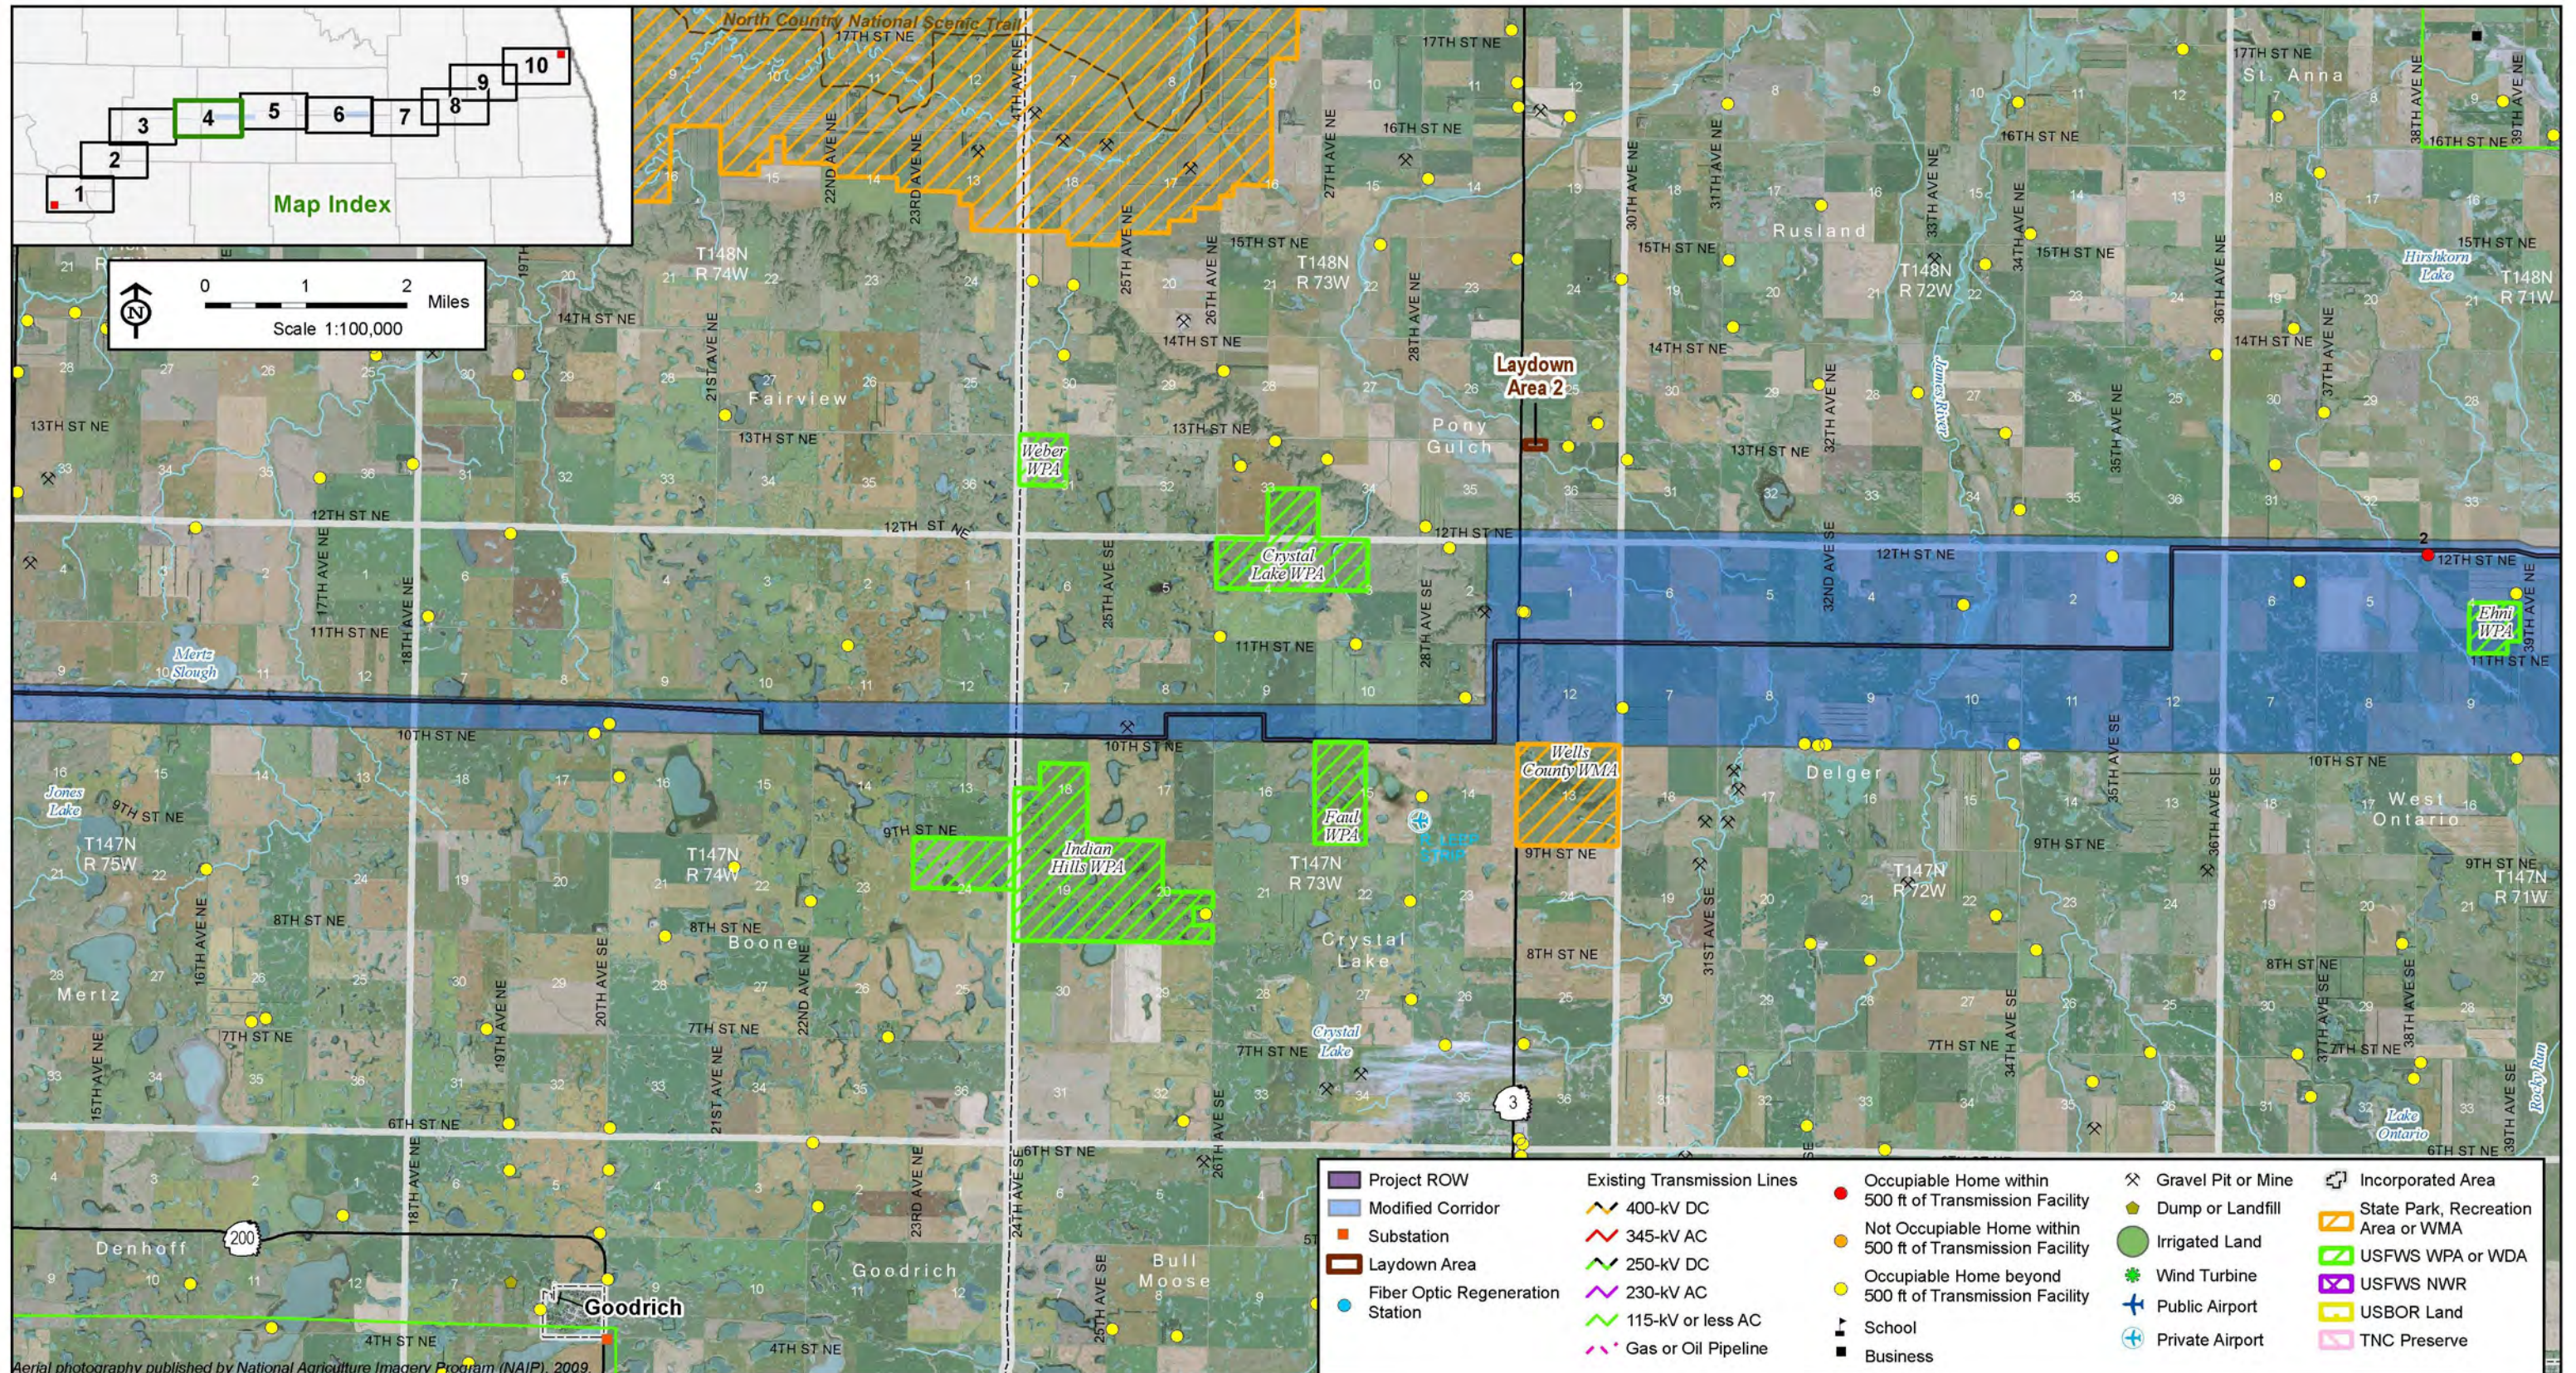

Map 4

Route Maps with Modified Corridor

Center to Grand Forks Project

Minnkota Power
MPC COOPERATIVE, INC.