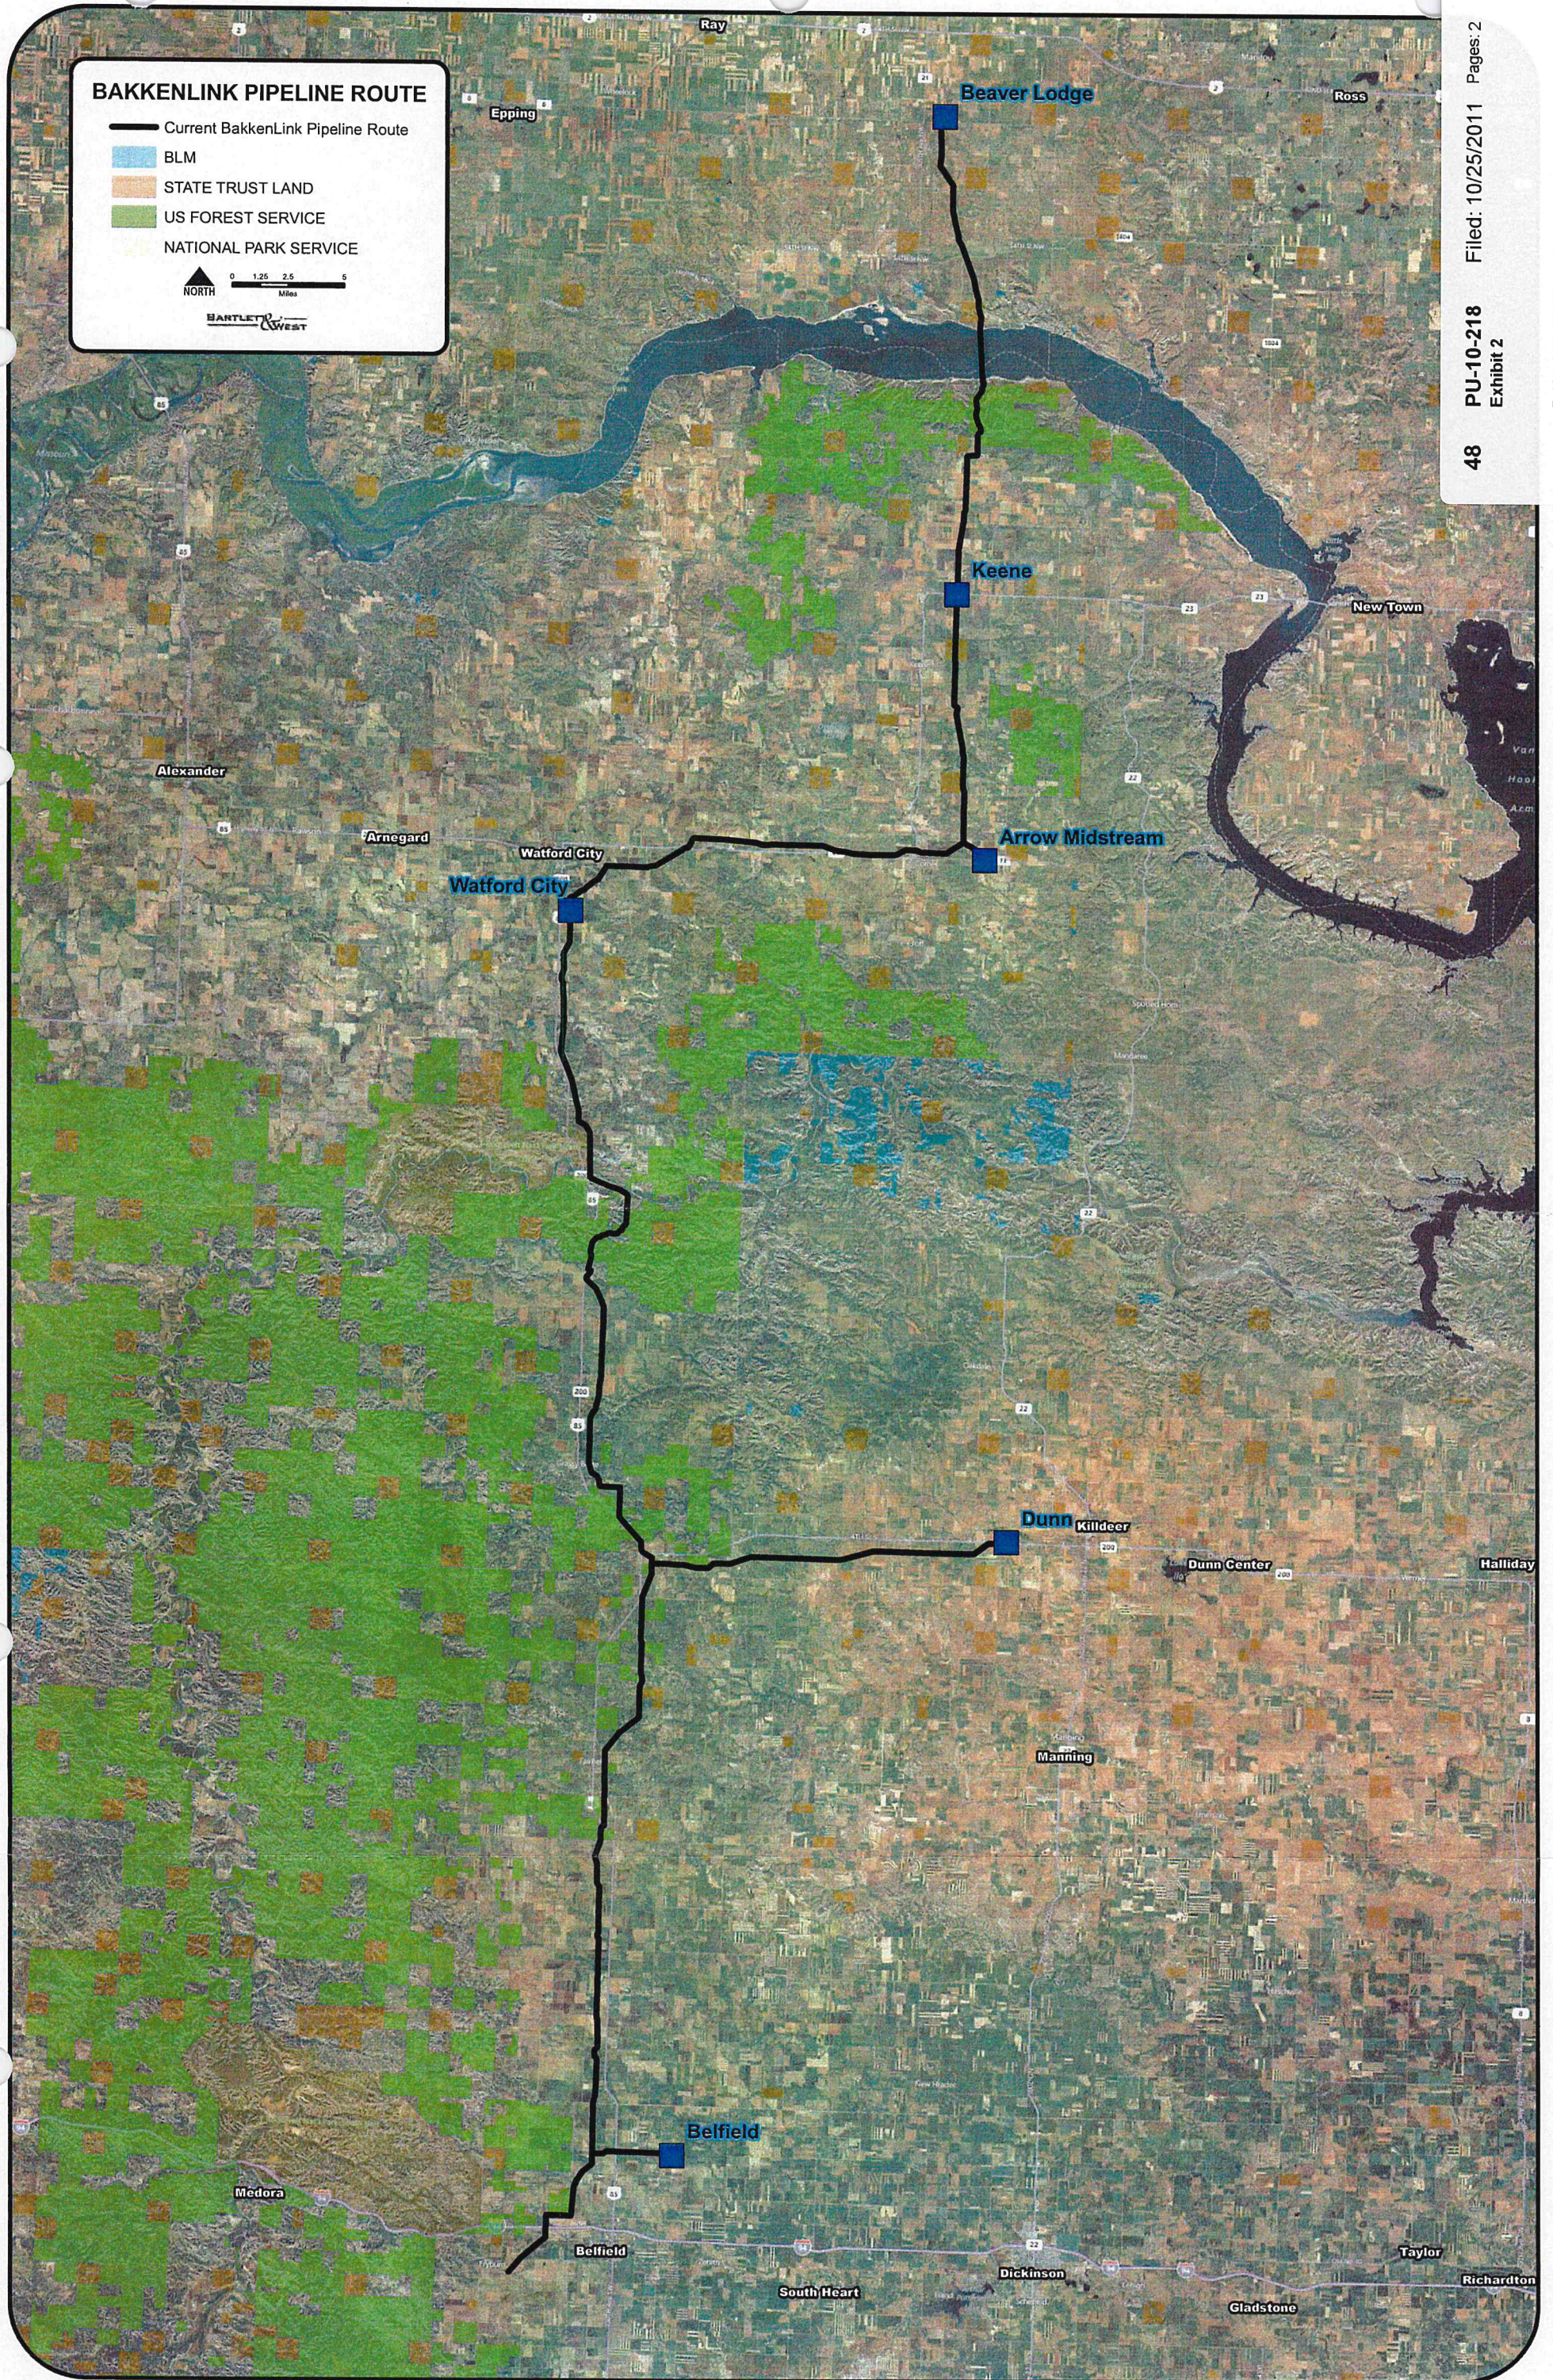

BAKKENLINK PIPELINE ROUTE

- Current BakkenLink Pipeline Route
- BLM
- STATE TRUST LAND
- US FOREST SERVICE
- NATIONAL PARK SERVICE

BARTLEY & WEST

BAKKENLINK PIPELINE ROUTE

- Current BakkenLink Pipeline Route
- BLM
- STATE TRUST LAND
- US FOREST SERVICE
- NATIONAL PARK SERVICE