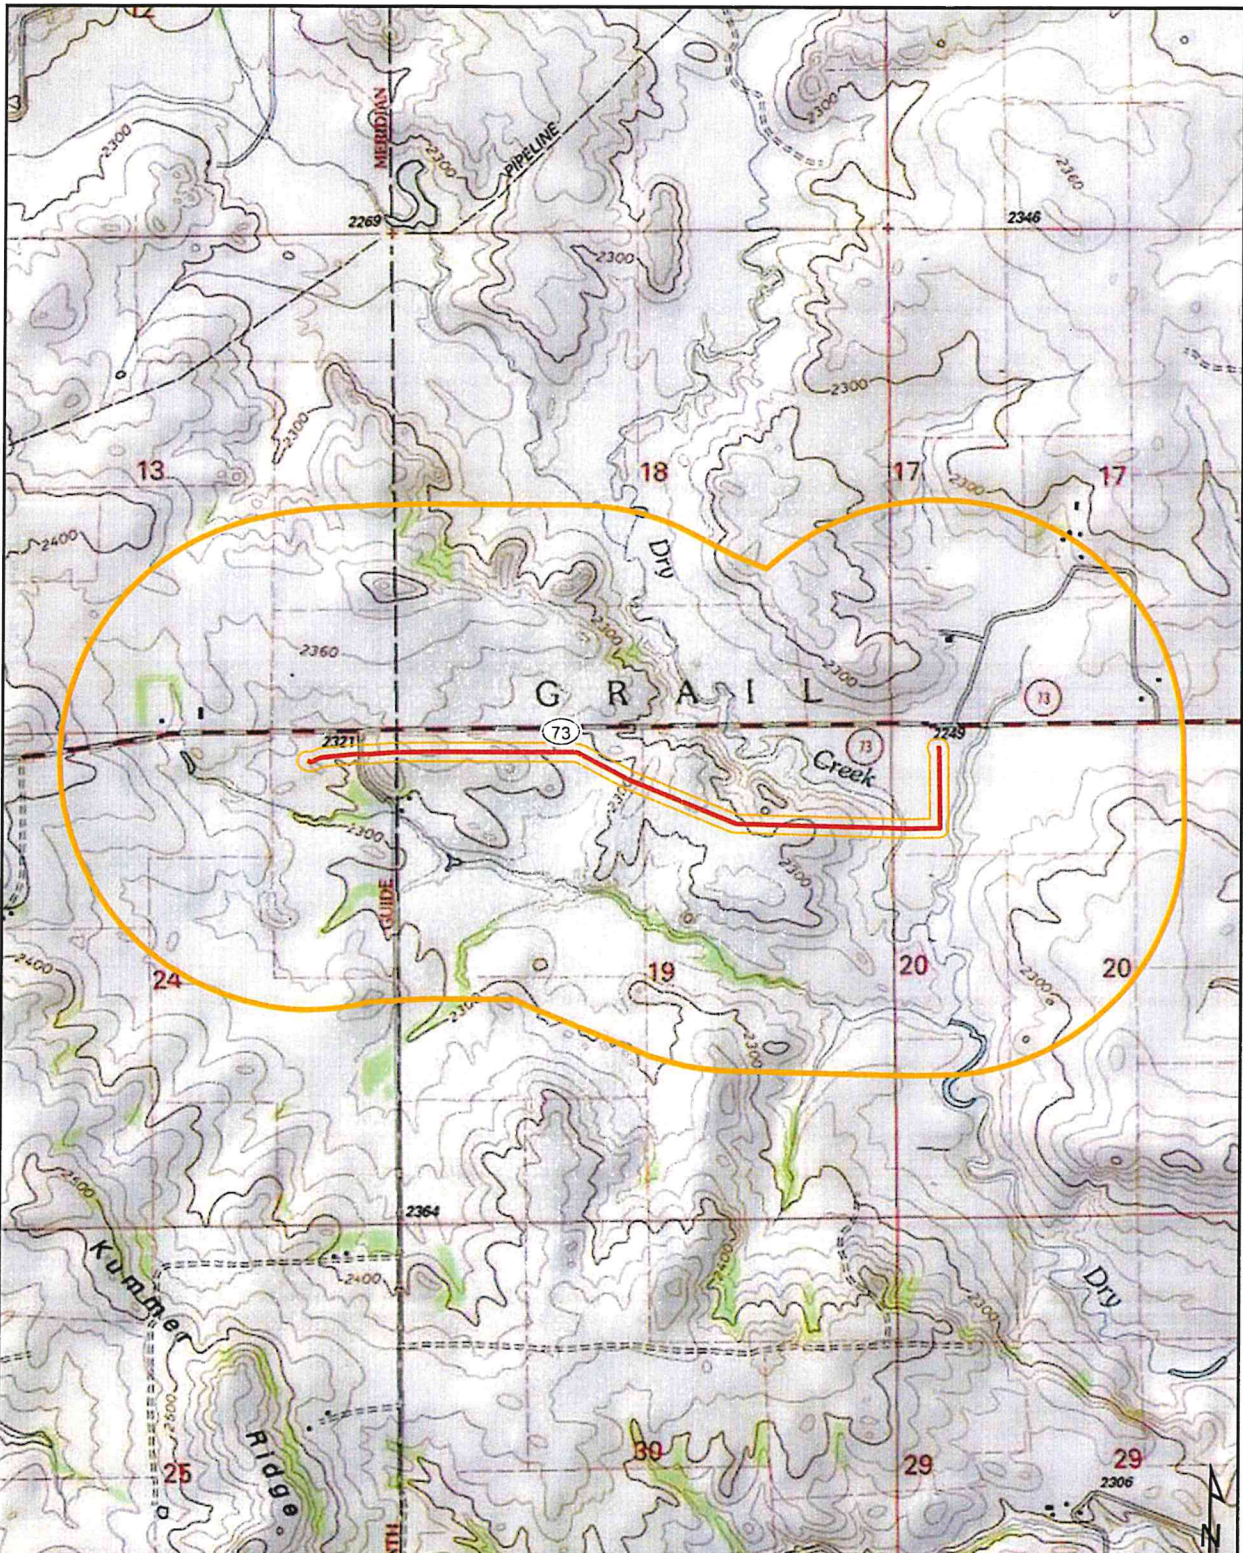

Path: R:\Projects\DEF\ES\environmental\2025\0008-SWCA\arrow_PSC_Pipeline\RouteMaps\SSURGO.mxd

**ARROW
PIPELINE, LLC**
McKenzie County,
North Dakota
Aerial Map

-  Proposed Pipeline
-  200ft Corridor
-  Mile Corridor