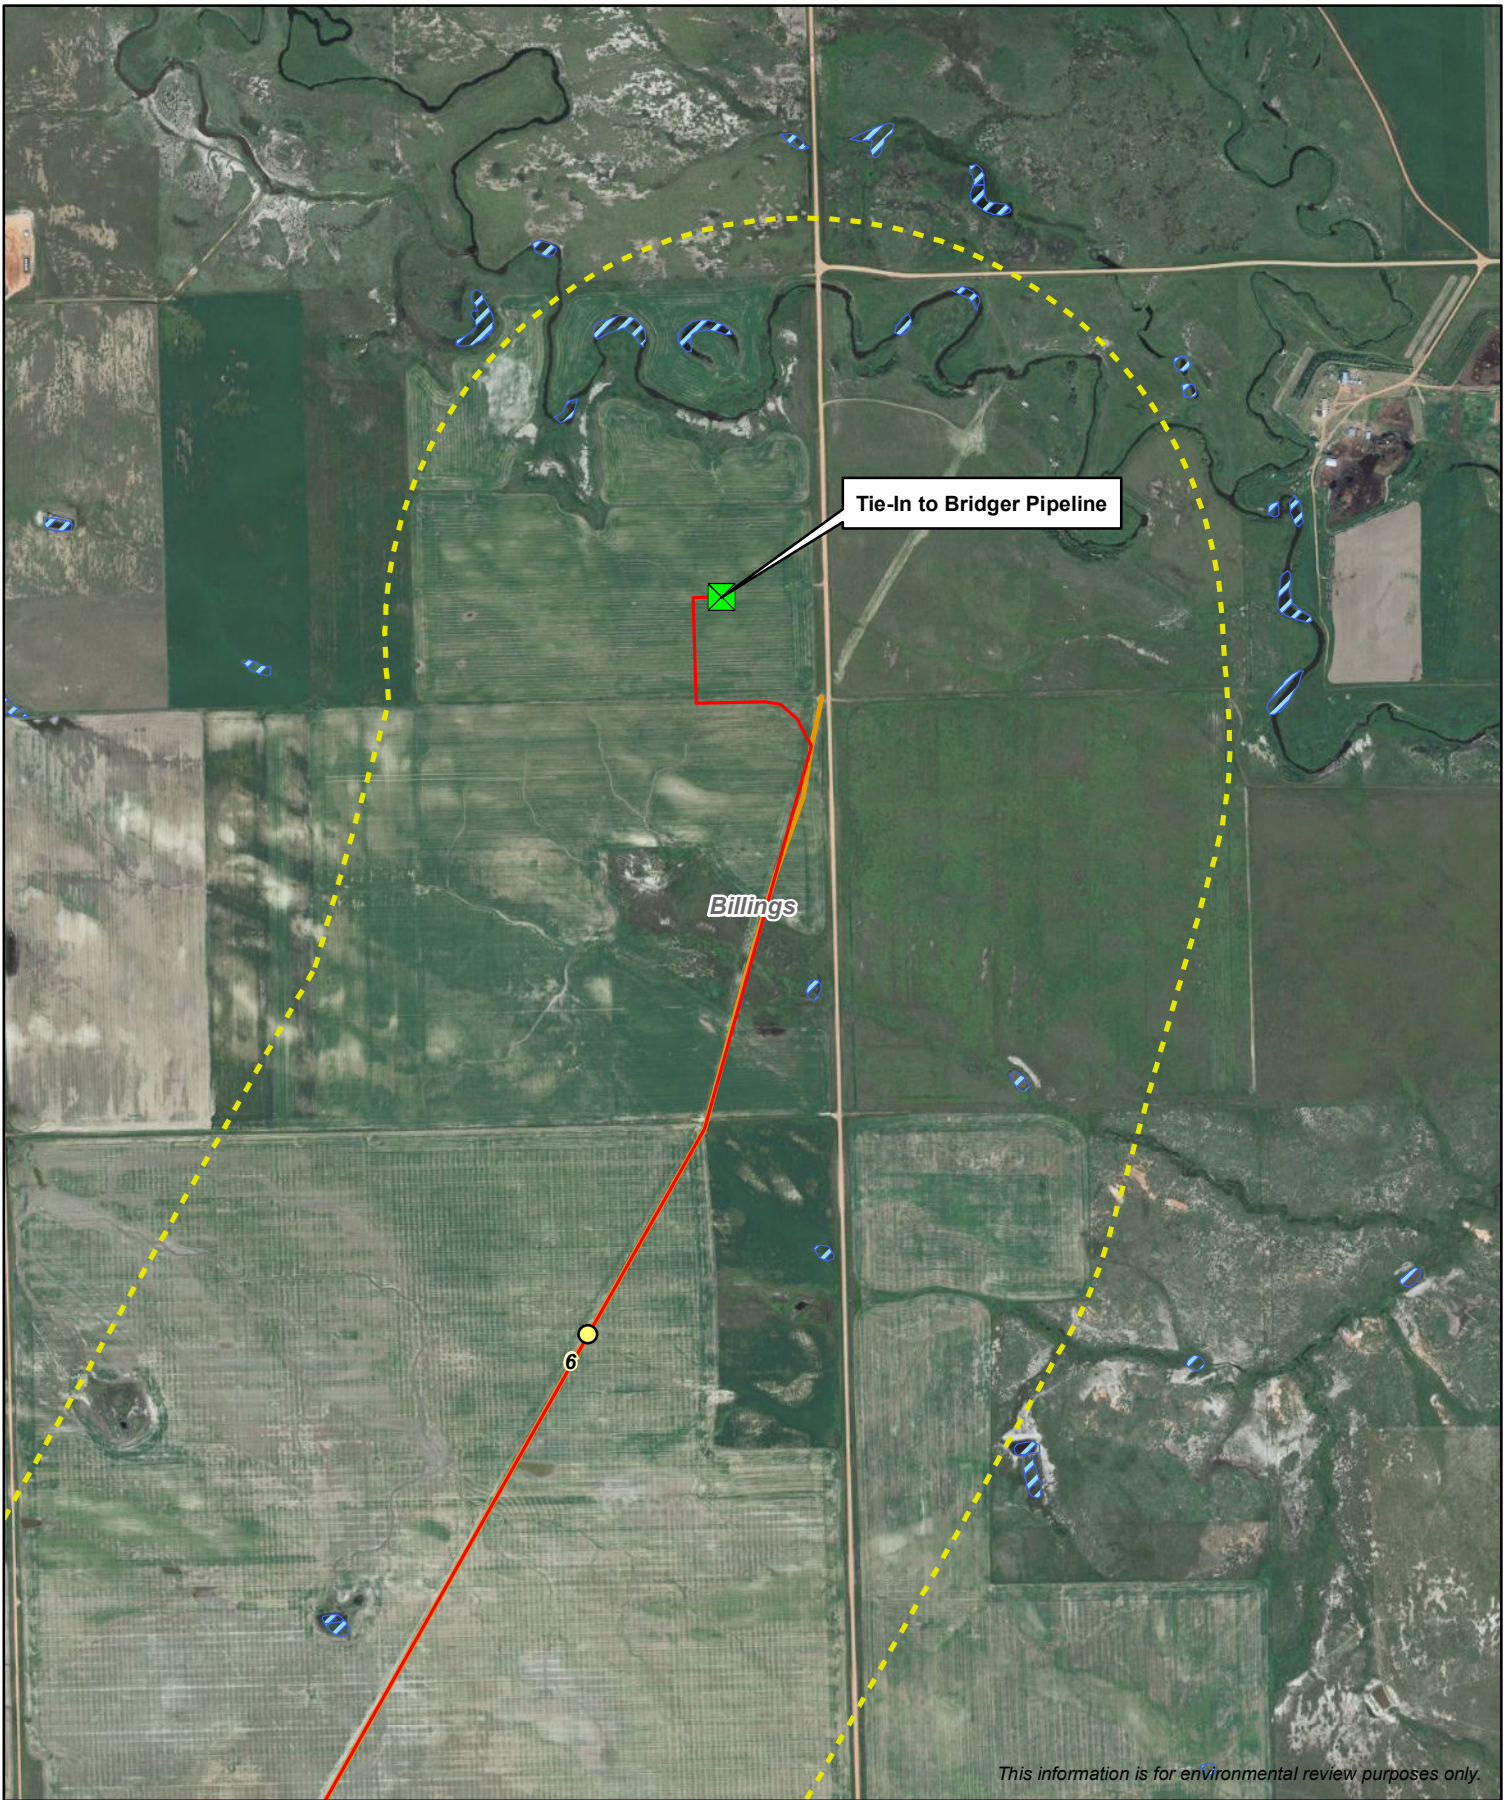

This information is for environmental review purposes only.

	Milepost		Tree/Shrub
	New Pipeline Alignment - 09/09/2011		Stream
	Original Pipeline Alignment - 07/06/2011		Wetland
	Evaluation Corridor		NWI Wetland
	Residences		

0 500 1,000 Feet

Revised: 09/12/2011

Whiting Oil and Gas Corporation
Belfield Pipeline Project
 Routing Criteria Map - Aerial Photography
 Billings and Stark Counties, North Dakota

This information is for environmental review purposes only.

	Milepost		Tree/Shrub
	New Pipeline Alignment - 09/09/2011		Stream
	Original Pipeline Alignment - 07/06/2011		Wetland
	Evaluation Corridor		NWI Wetland
	Residences		

0 500 1,000 Feet

Revised: 09/12/2011

	Milepost		Tree/Shrub
	New Pipeline Alignment - 09/09/2011		Stream
	Original Pipeline Alignment - 07/06/2011		Wetland
	Evaluation Corridor		NWI Wetland
	Residences		
		Revised: 09/12/2011	

Whiting Oil and Gas Corporation
Belfield Pipeline Project
 Routing Criteria Map - Aerial Photography
 Billings and Stark Counties, North Dakota