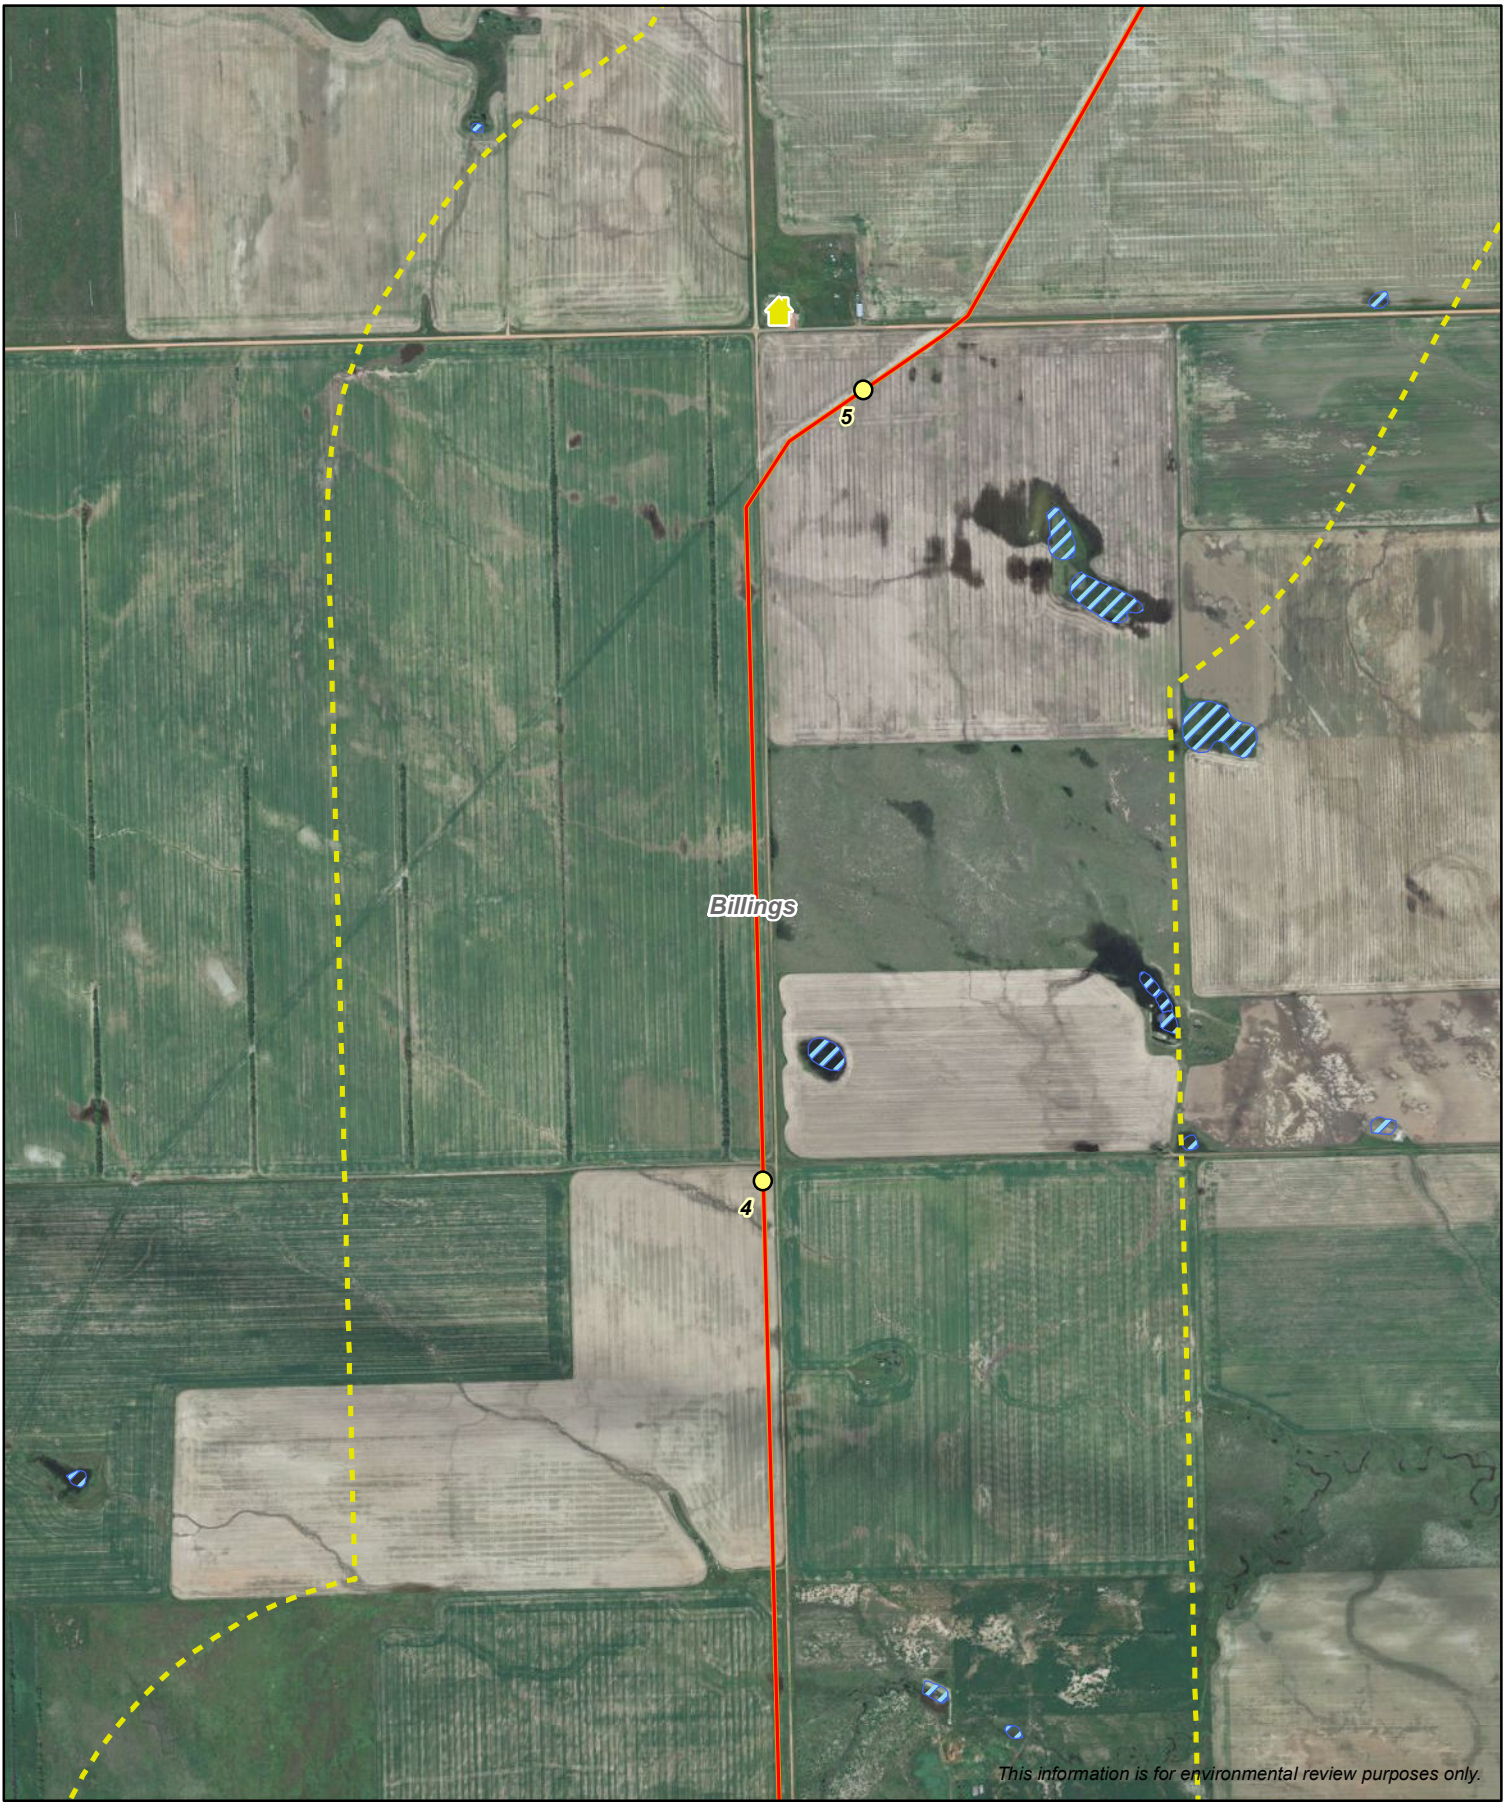

This information is for environmental review purposes only.

Whiting Oil and Gas Corporation
Belfield Pipeline Project
 Routing Criteria Map - Aerial Photography
 Billings and Stark Counties, North Dakota

This information is for environmental review purposes only.

	Milepost		Tree/Shrub
	New Pipeline Alignment - 09/09/2011		Stream
	Original Pipeline Alignment - 07/06/2011		Wetland
	Evaluation Corridor		NWI Wetland
	Residences		

0 500 1,000 Feet

Revised: 09/12/2011

Whiting Oil and Gas Corporation
Belfield Pipeline Project
 Routing Criteria Map - Aerial Photography
 Billings and Stark Counties, North Dakota

This information is for environmental review purposes only.

	Milepost		Tree/Shrub
	New Pipeline Alignment - 09/09/2011		Stream
	Original Pipeline Alignment - 07/06/2011		Wetland
	Evaluation Corridor		NWI Wetland
	Residences		

0 500 1,000 Feet

Revised: 09/12/2011