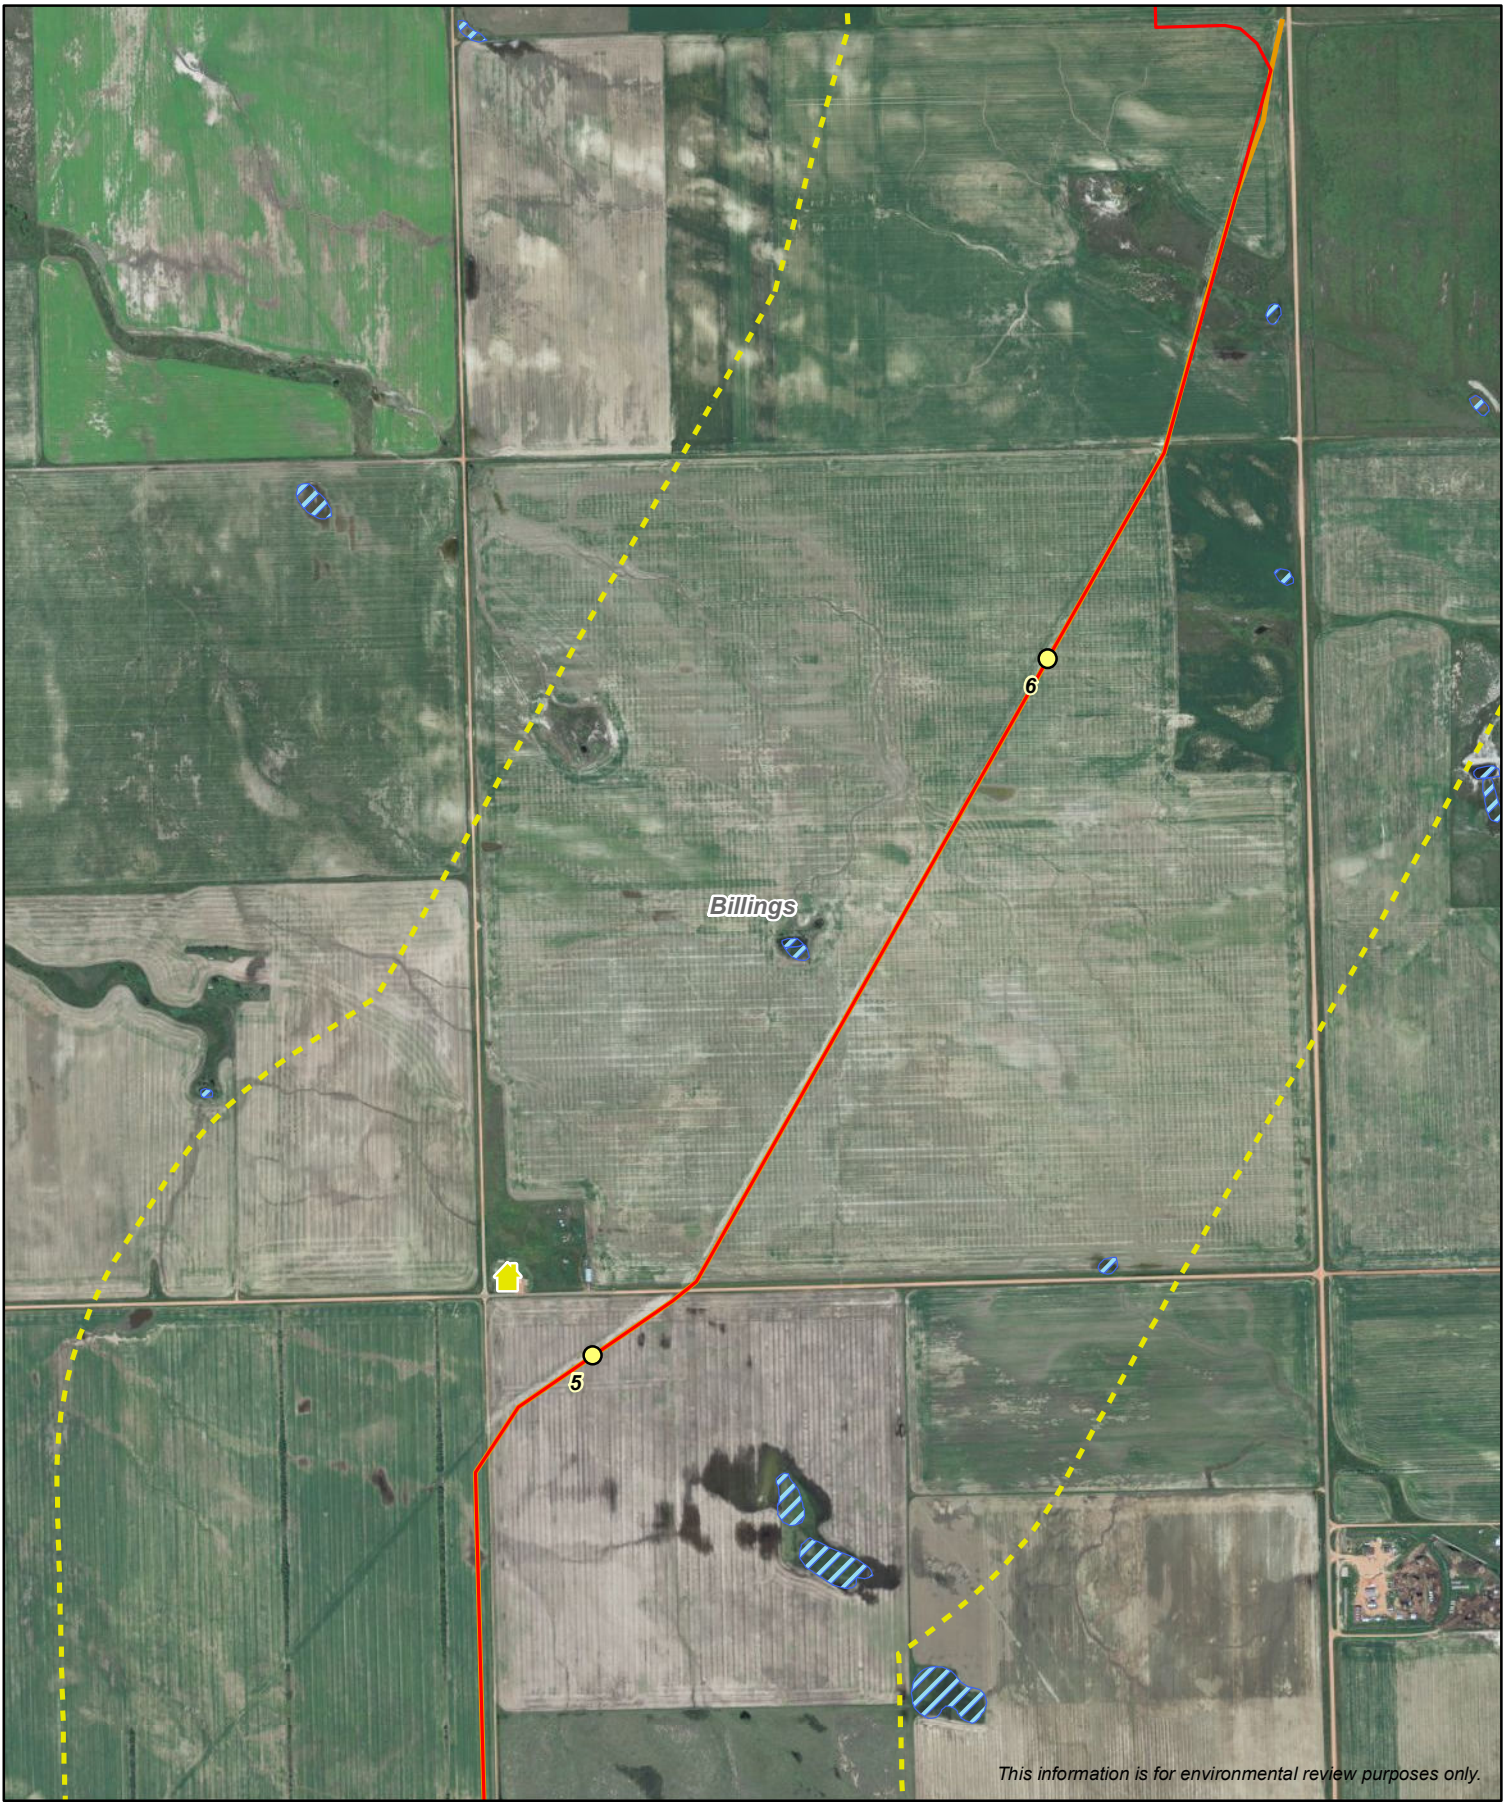

This information is for environmental review purposes only.

	Milepost		Tree/Shrub
	New Pipeline Alignment - 09/09/2011		Stream
	Original Pipeline Alignment - 07/06/2011		Wetland
	Evaluation Corridor		NWI Wetland
	Residences		
		Revised: 09/12/2011	

Whiting Oil and Gas Corporation
Belfield Pipeline Project
Routing Criteria Map - Aerial Photography
Billings and Stark Counties, North Dakota