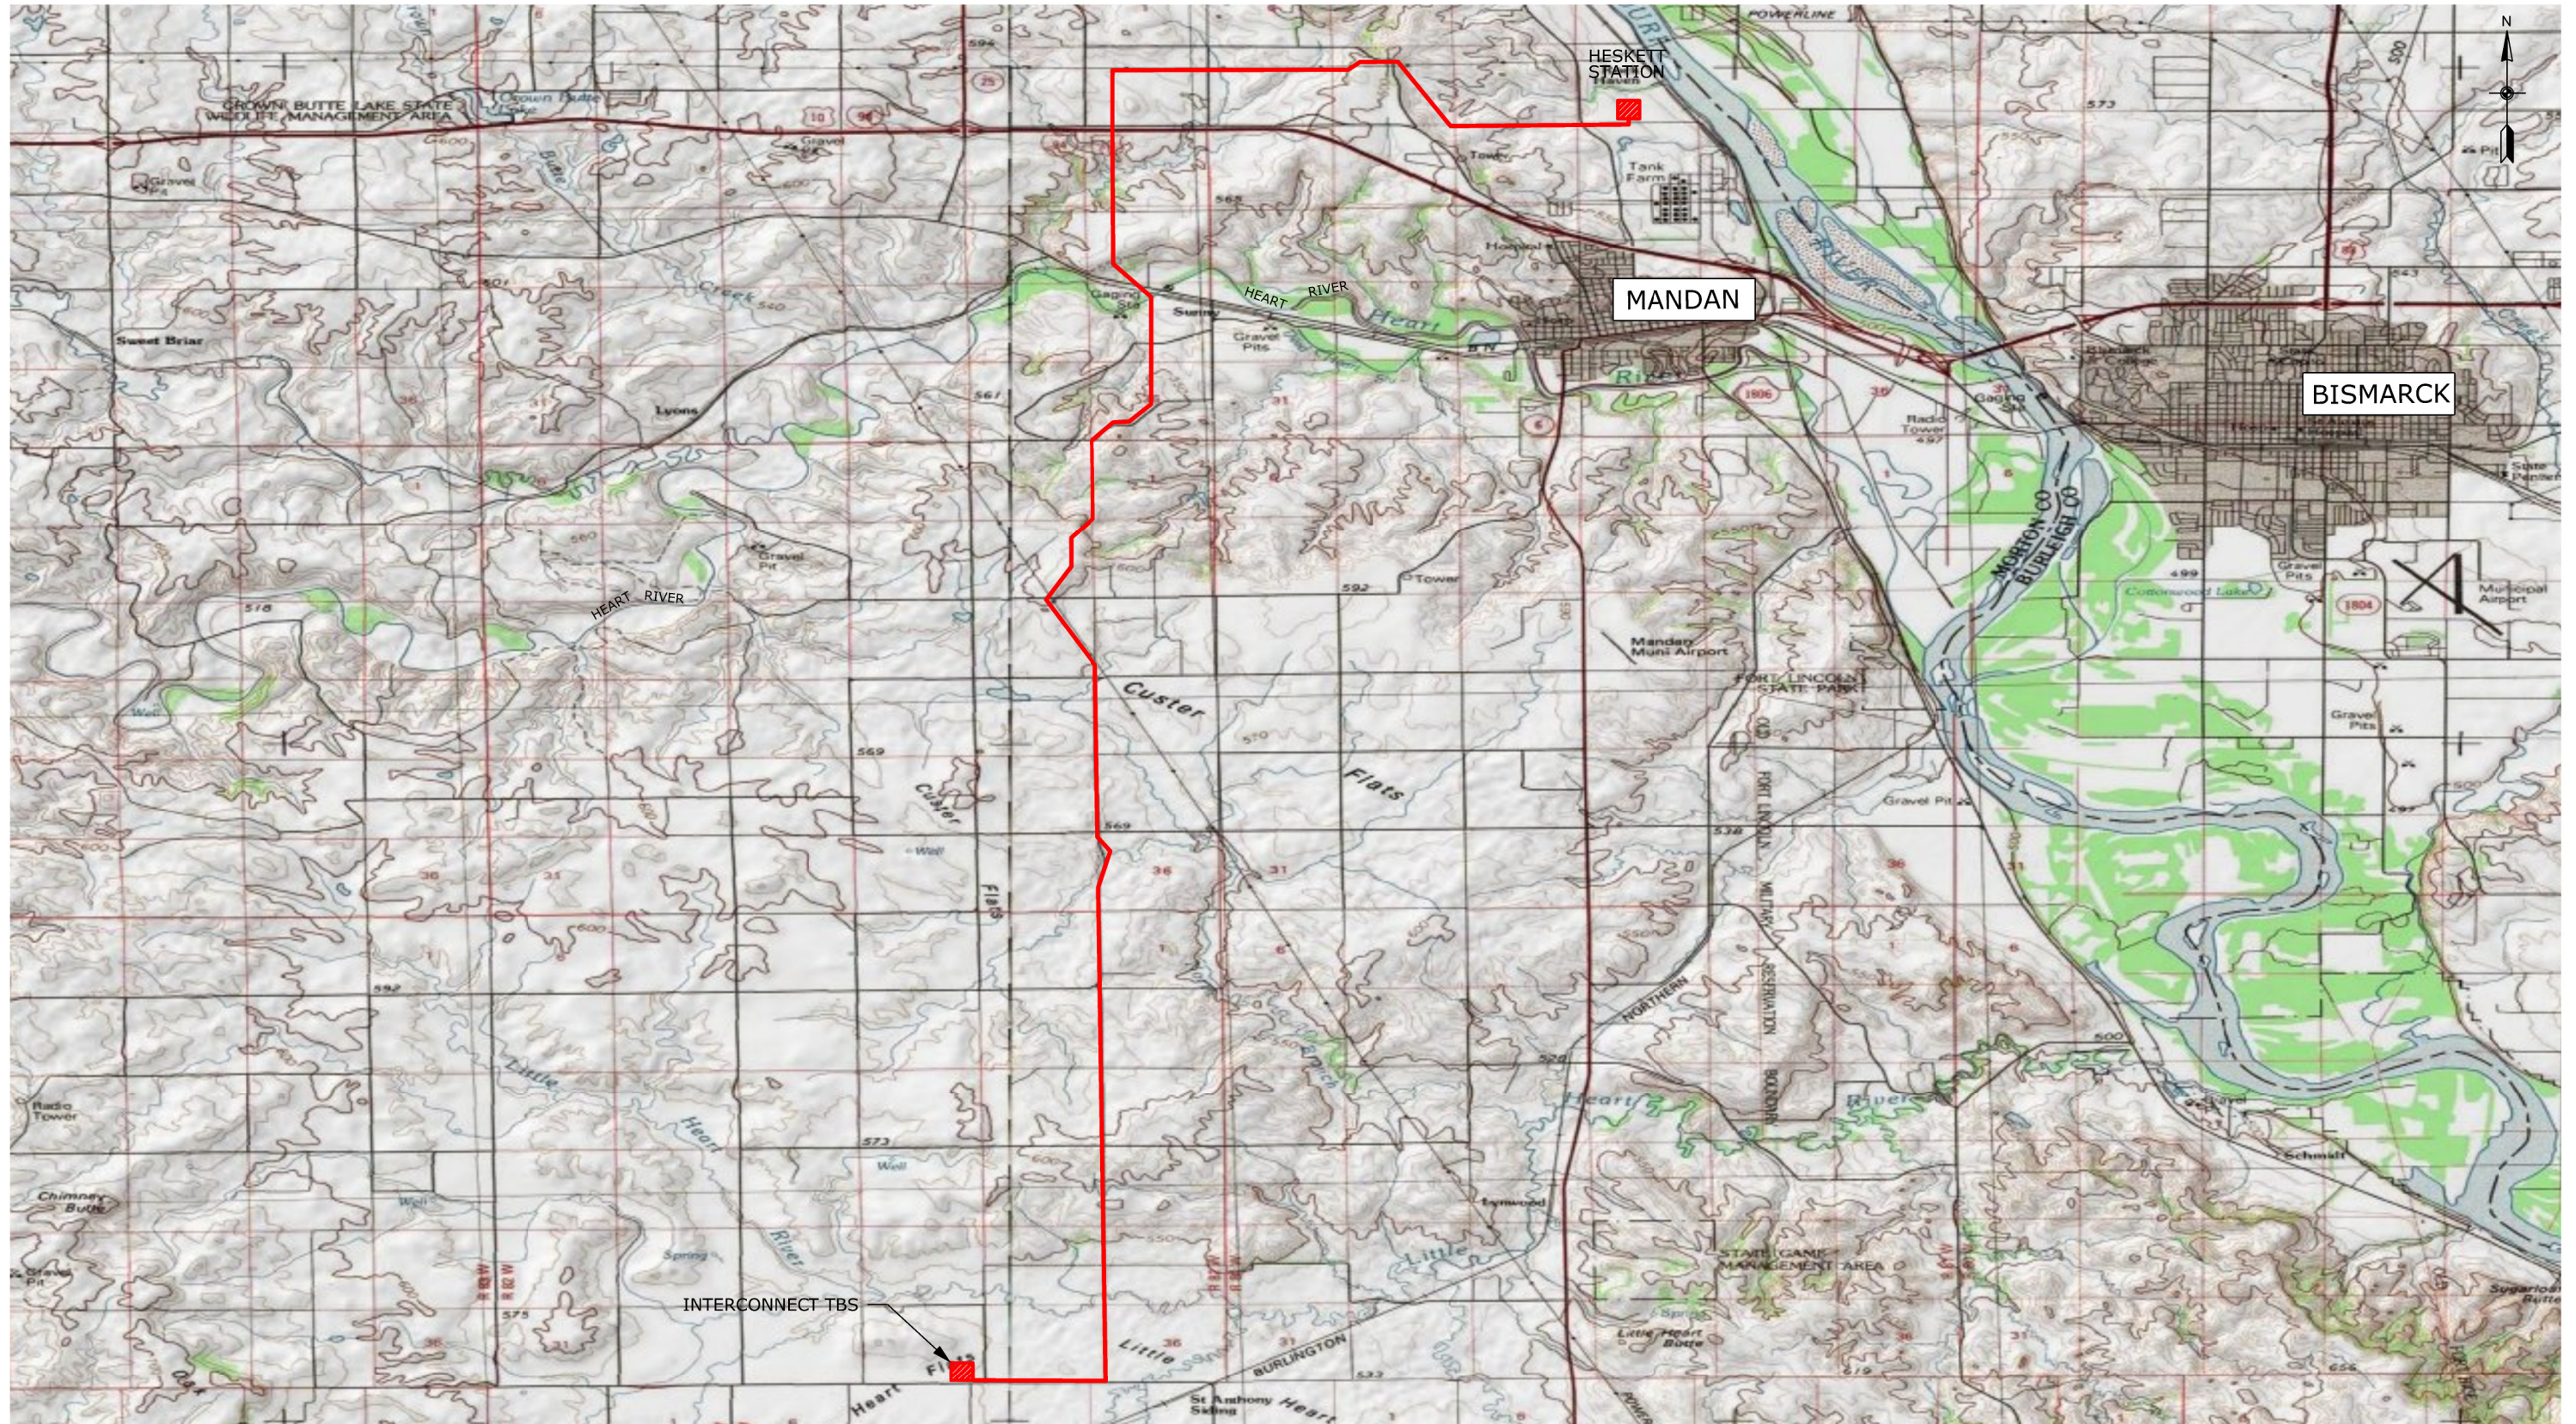

LEGEND

— DENOTES PROPOSED PIPELINE ROUTE

Montana-Dakota Utilities Co.
Heskett Station
Natural Gas Pipeline Project

MONTANA-DAKOTA
UTILITIES CO.
A Division of MDU Resources Group, Inc.
In the Community to Serve®

ProSource
TECHNOLOGIES

LEGEND

 DENOTES PROPOSED PIPELINE ROUTE

Montana-Dakota Utilities Co.
Heskett Station
Natural Gas Pipeline Project

MONTANA-DAKOTA
UTILITIES CO.
A Division of MDU Resources Group, Inc.
In the Community to Serve