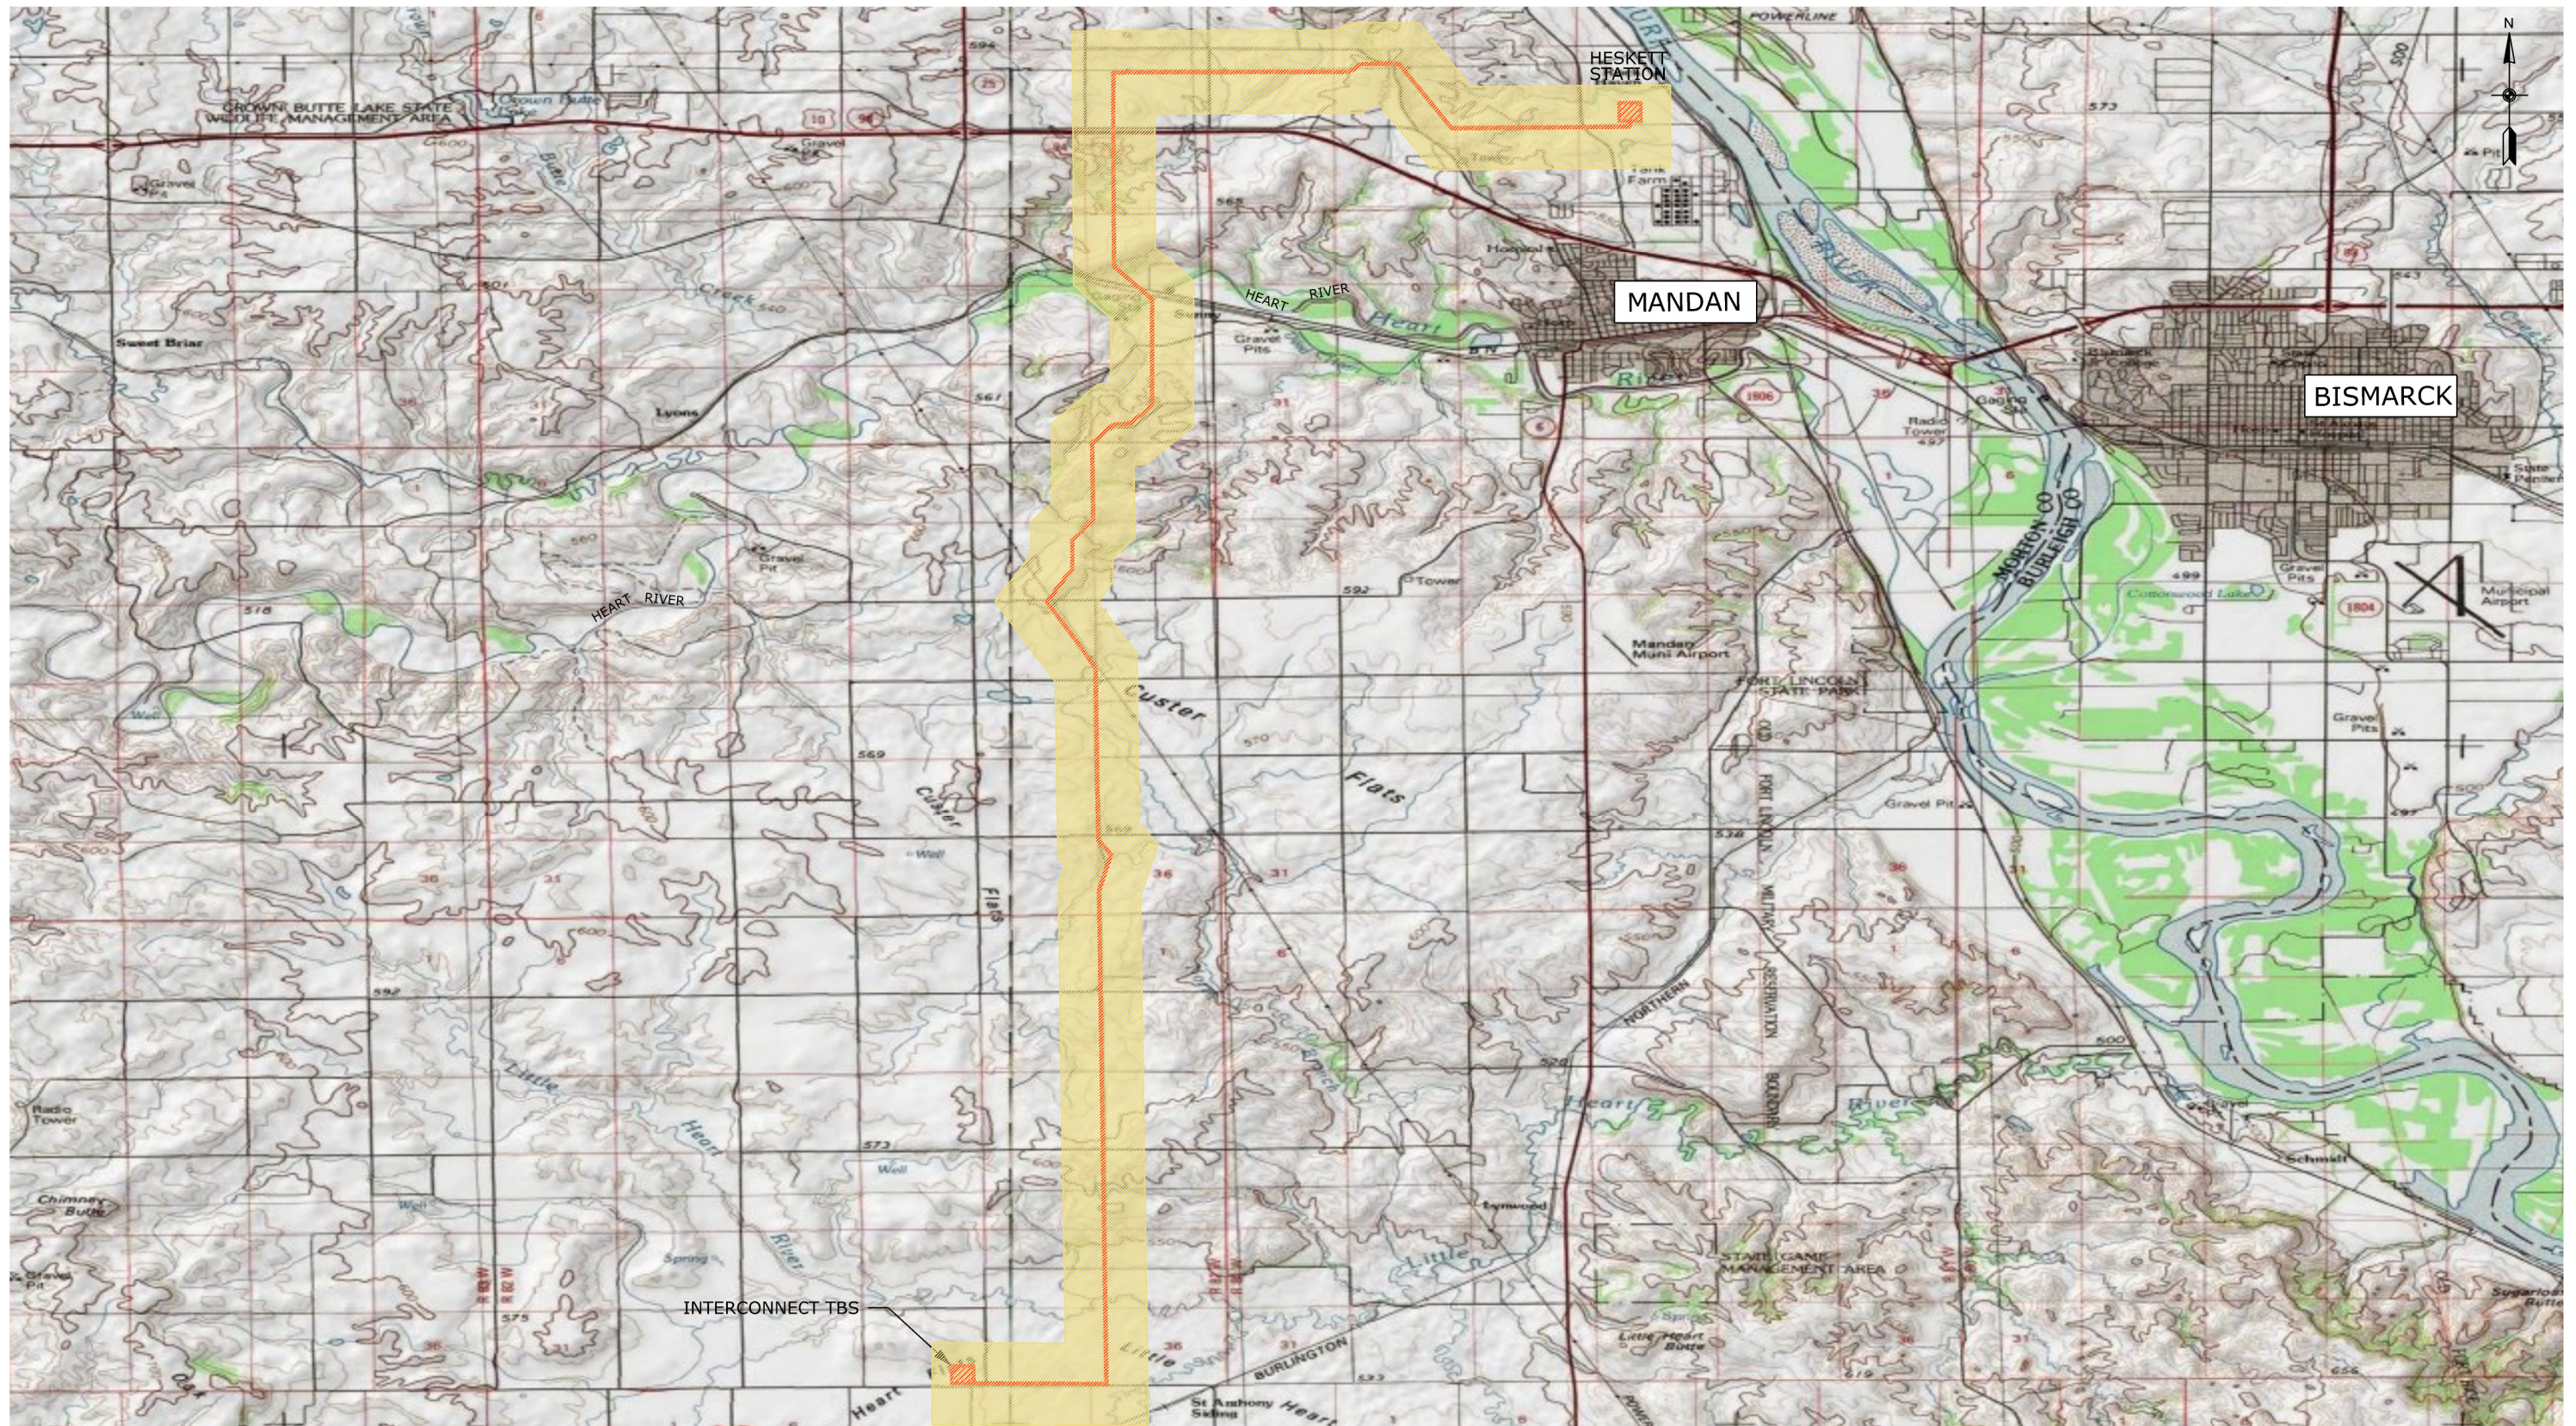

**LEGEND**

- DENOTES PROPOSED PIPELINE ROUTE
- DENOTES PIPELINE ROUTE CORRIDOR

Montana-Dakota Utilities Co.  
 Heskett Station  
 Natural Gas Pipeline Project

**MONTANA-DAKOTA**  
 UTILITIES CO.  
 A Division of MDU Resources Group, Inc.  
*In the Community to Serve®*

**ProSource**  
 TECHNOLOGIES

**LEGEND**

- DENOTES PROPOSED PIPELINE ROUTE
- DENOTES PIPELINE ROUTE CORRIDOR

Montana-Dakota Utilities Co.  
 Heskett Station  
 Natural Gas Pipeline Project

**MONTANA-DAKOTA**  
 UTILITIES CO.  
A Division of MDU Resources Group, Inc.  
*In the Community to Serve®*

**ProSource**  
TECHNOLOGIES