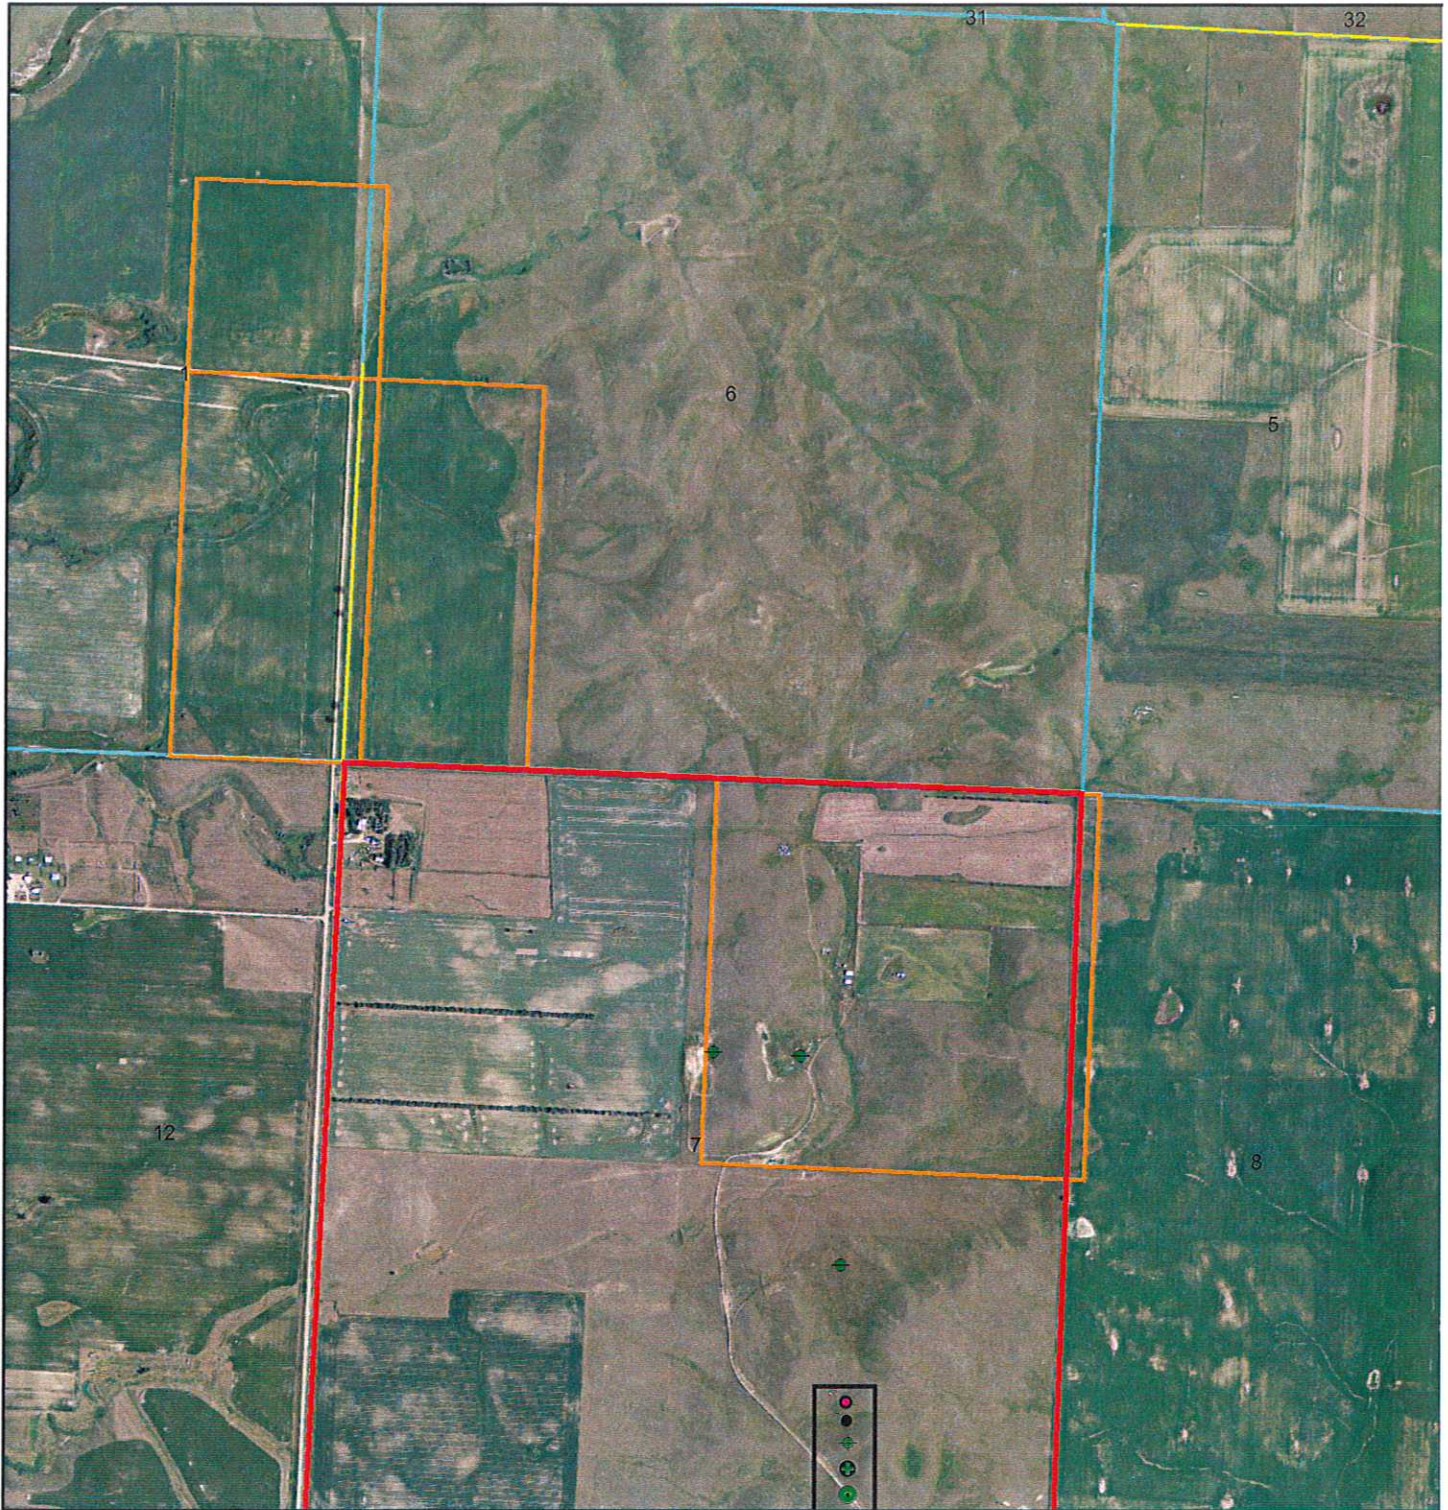

6-T154-R103

Williams County
Township: Round Prairie

Map Datum is WGS 84 (same as NAD 83)