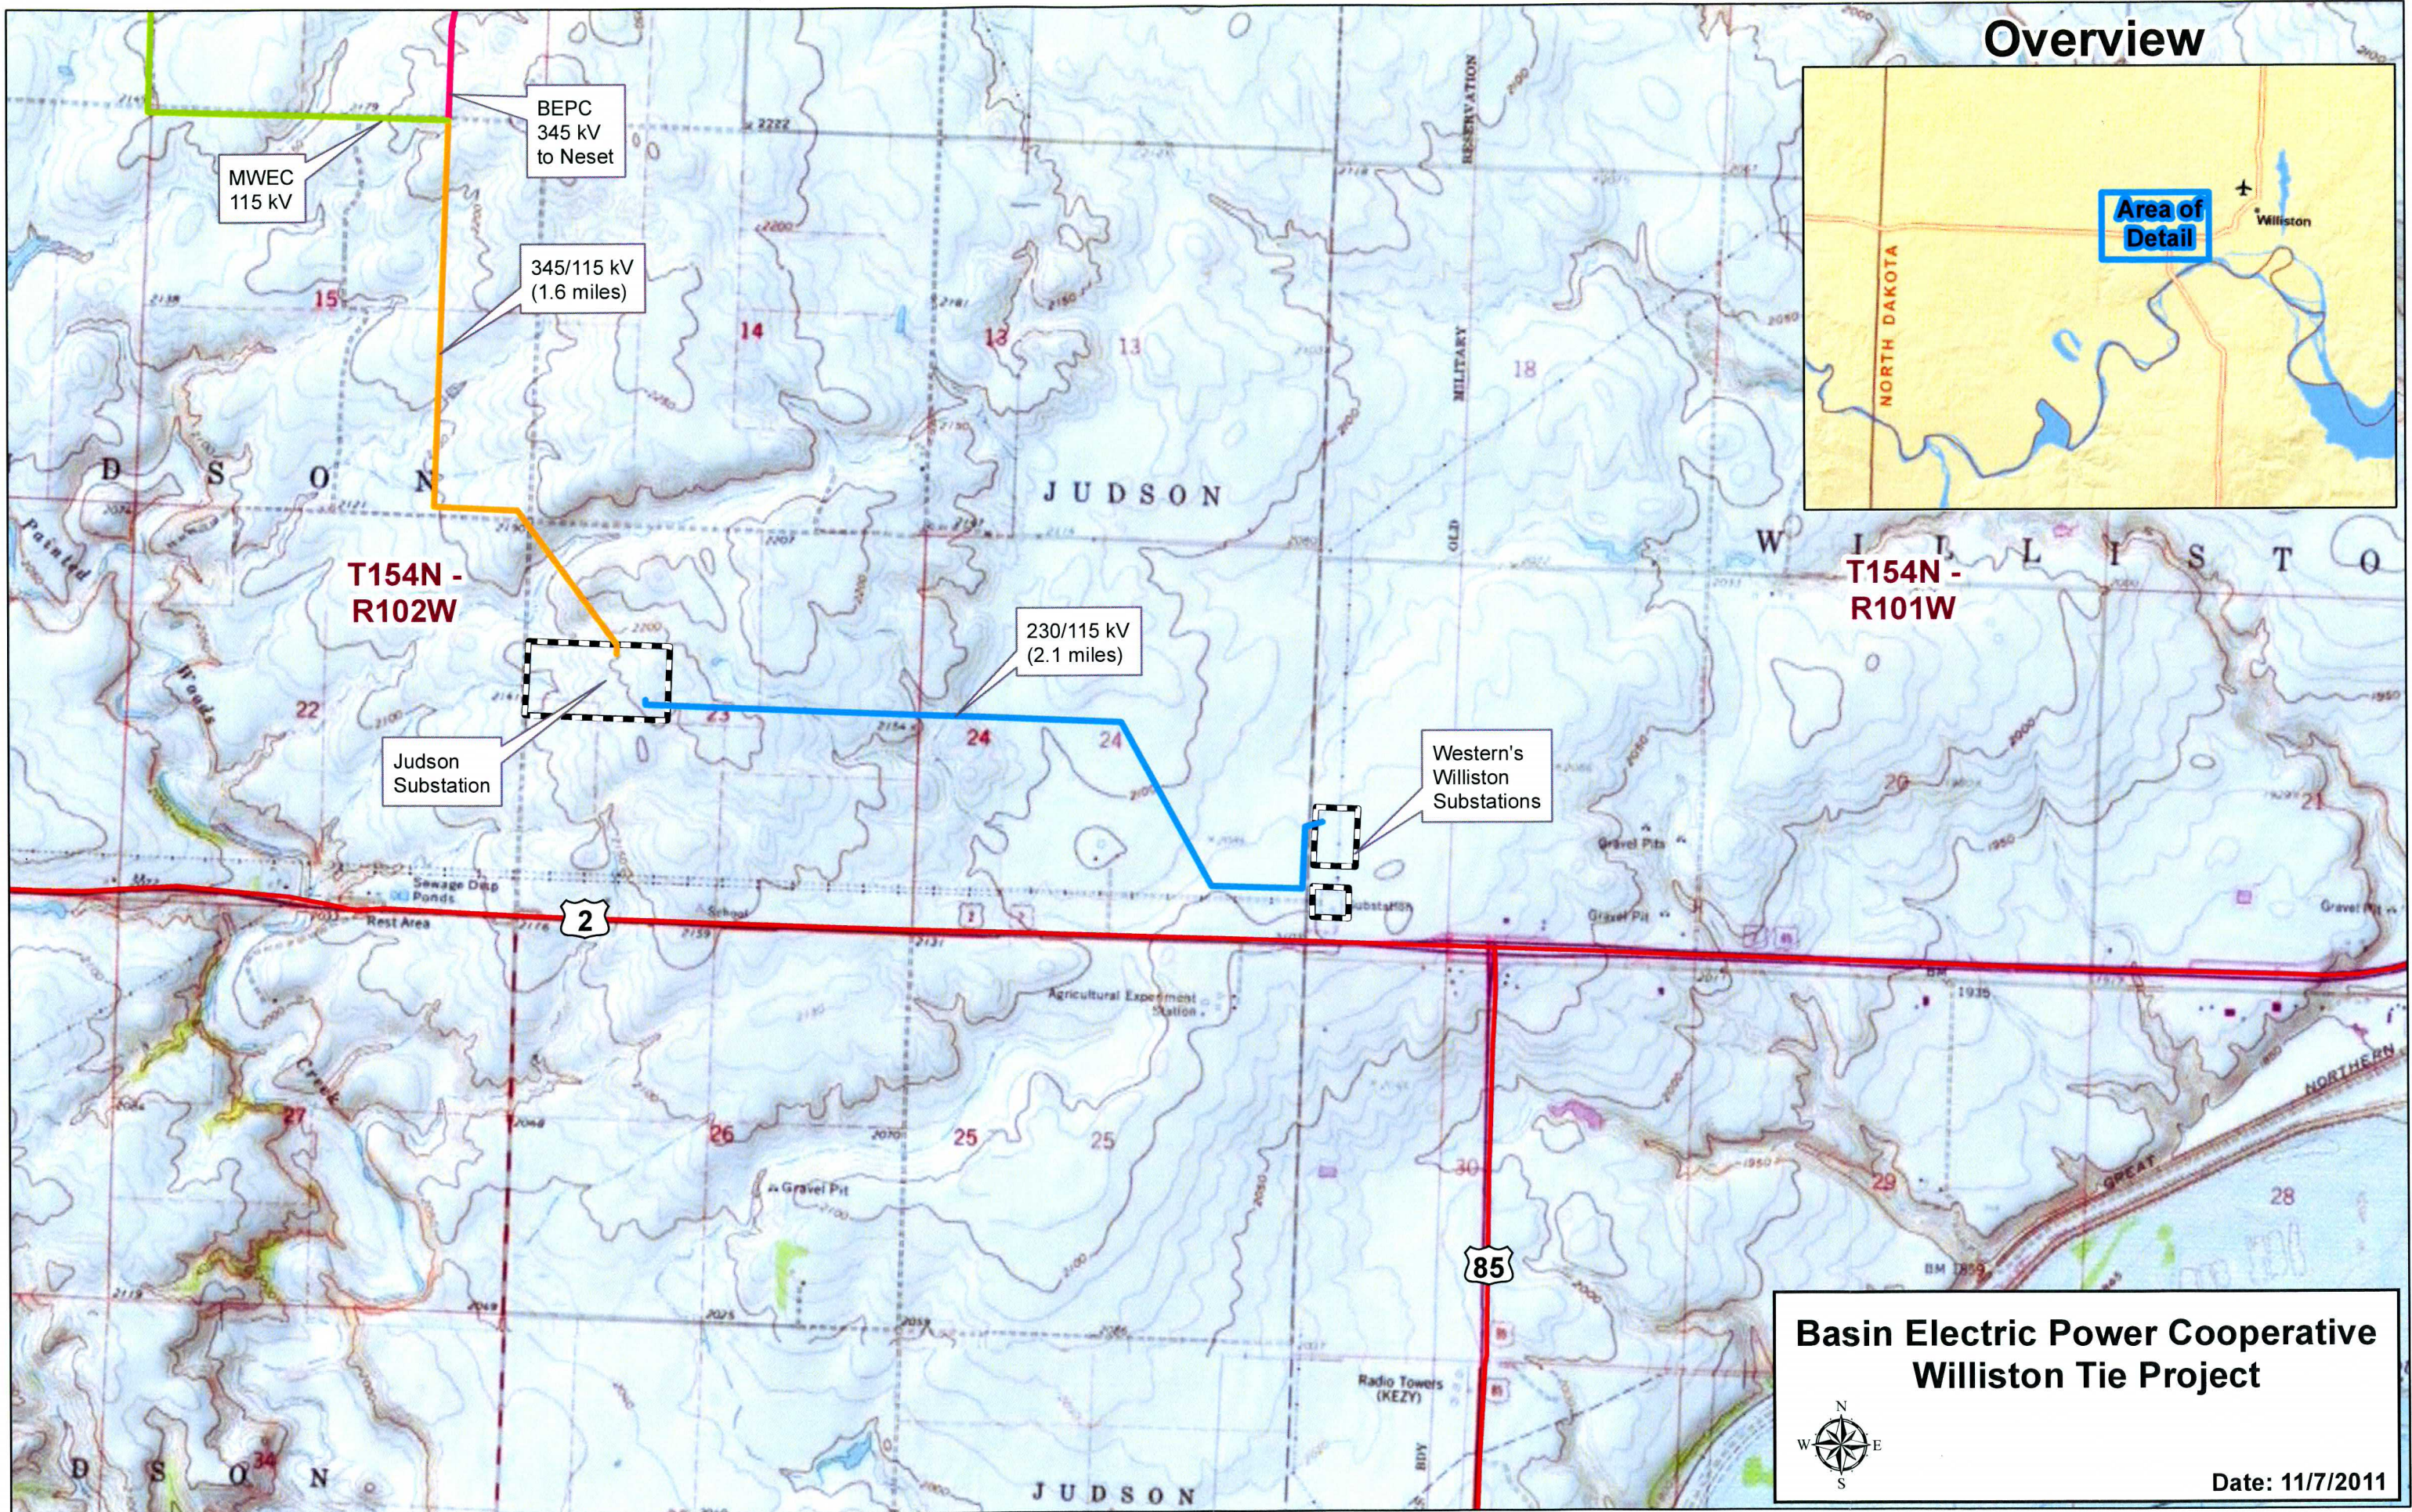

# Overview

**Basin Electric Power Cooperative  
Williston Tie Project**

Date: 11/7/2011