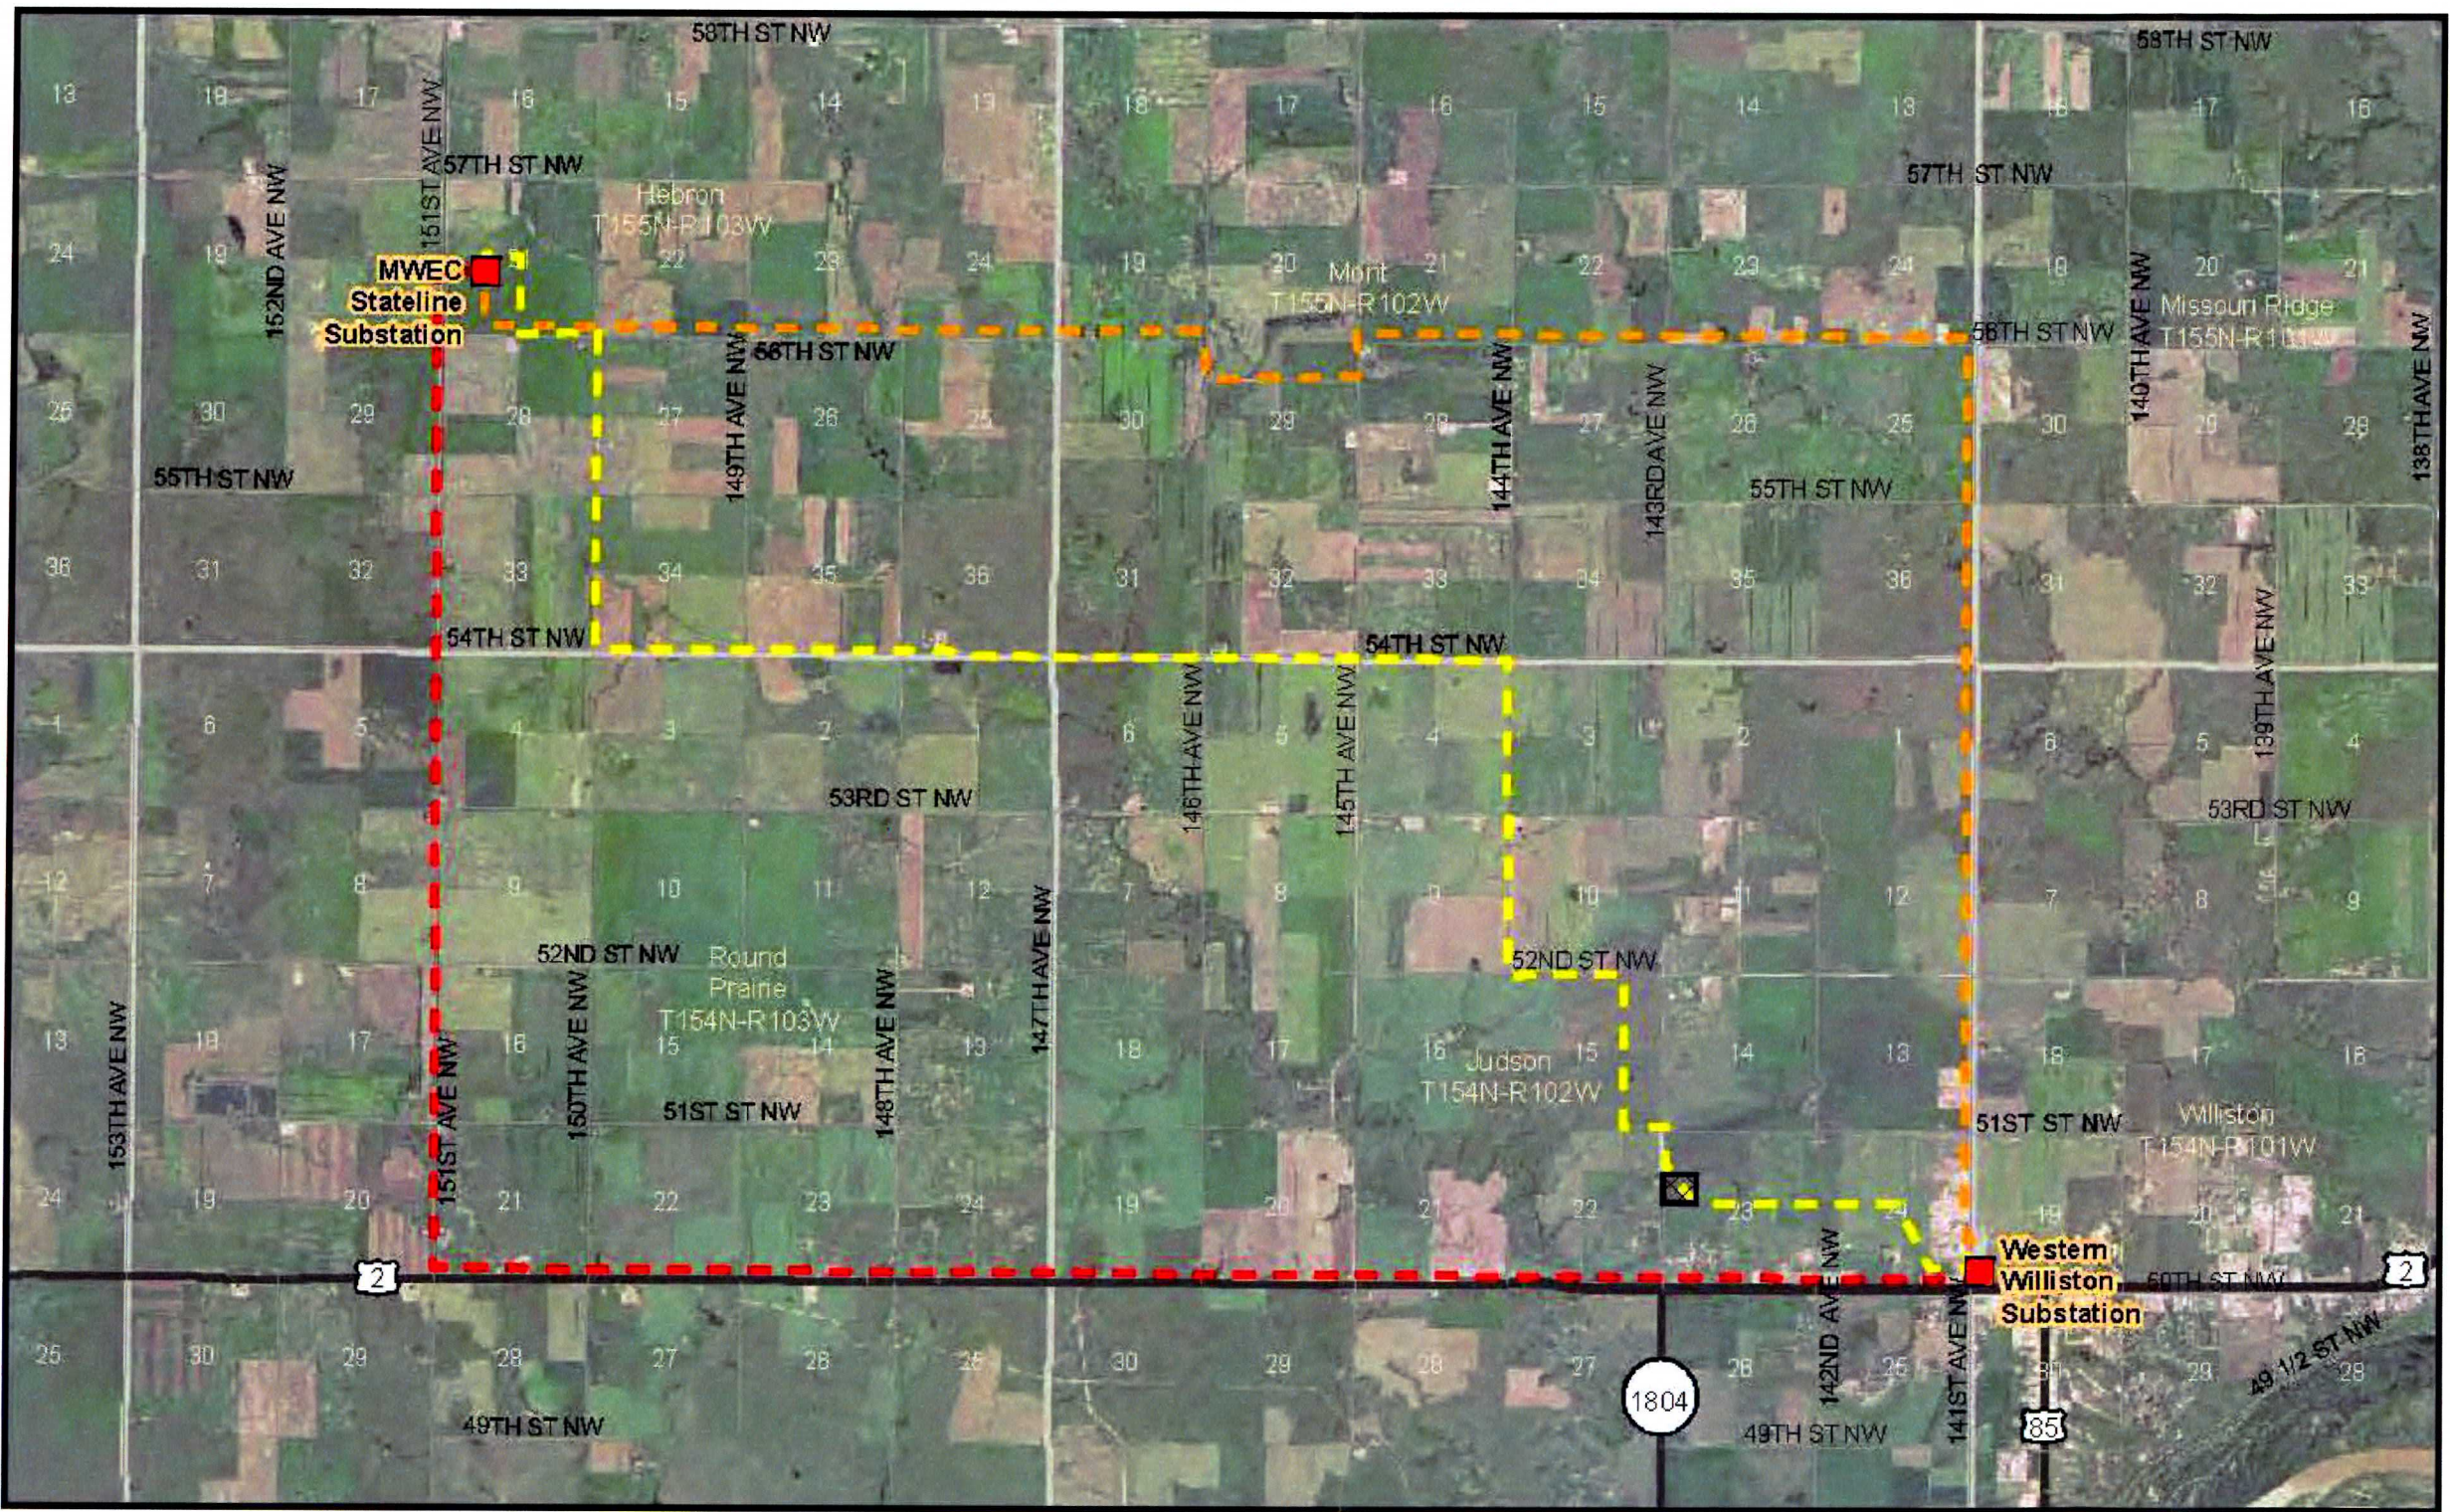

Figure 1.1-1  
Williston to Stateline Project Overview

Figure 1.1-1  
Williston to Stateline  
Project Overview

Path: \\mspe-gis-file\GISProj\MWECC\163629\map\_docs\Figure1\_Overview\_EA\_8x11.mxd