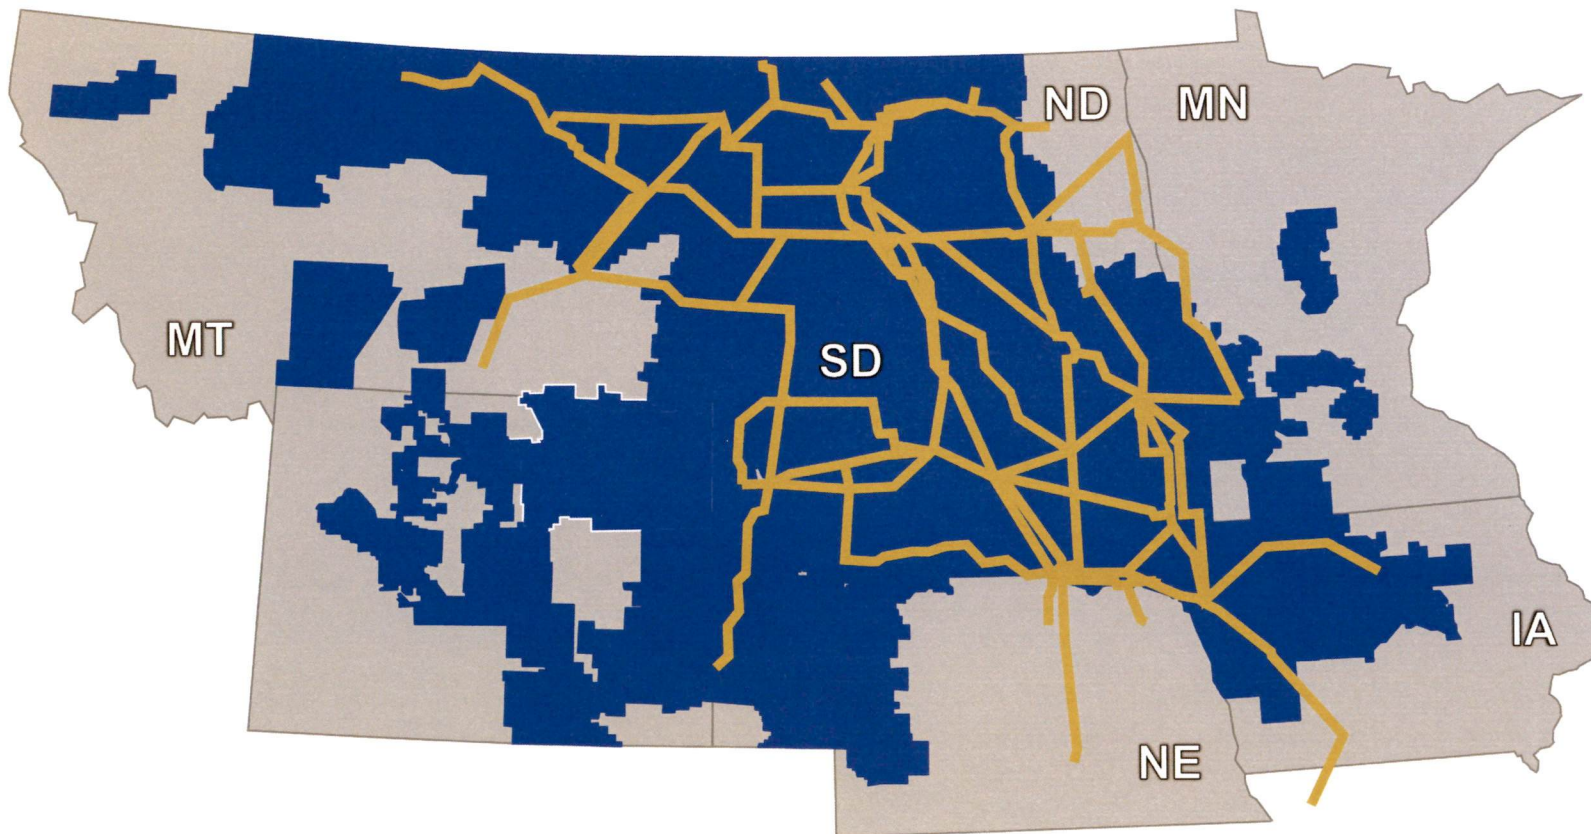

INTEGRATED SYSTEM

Blue – Basin Electric Member Area

Yellow – Major Integrated System Facilities