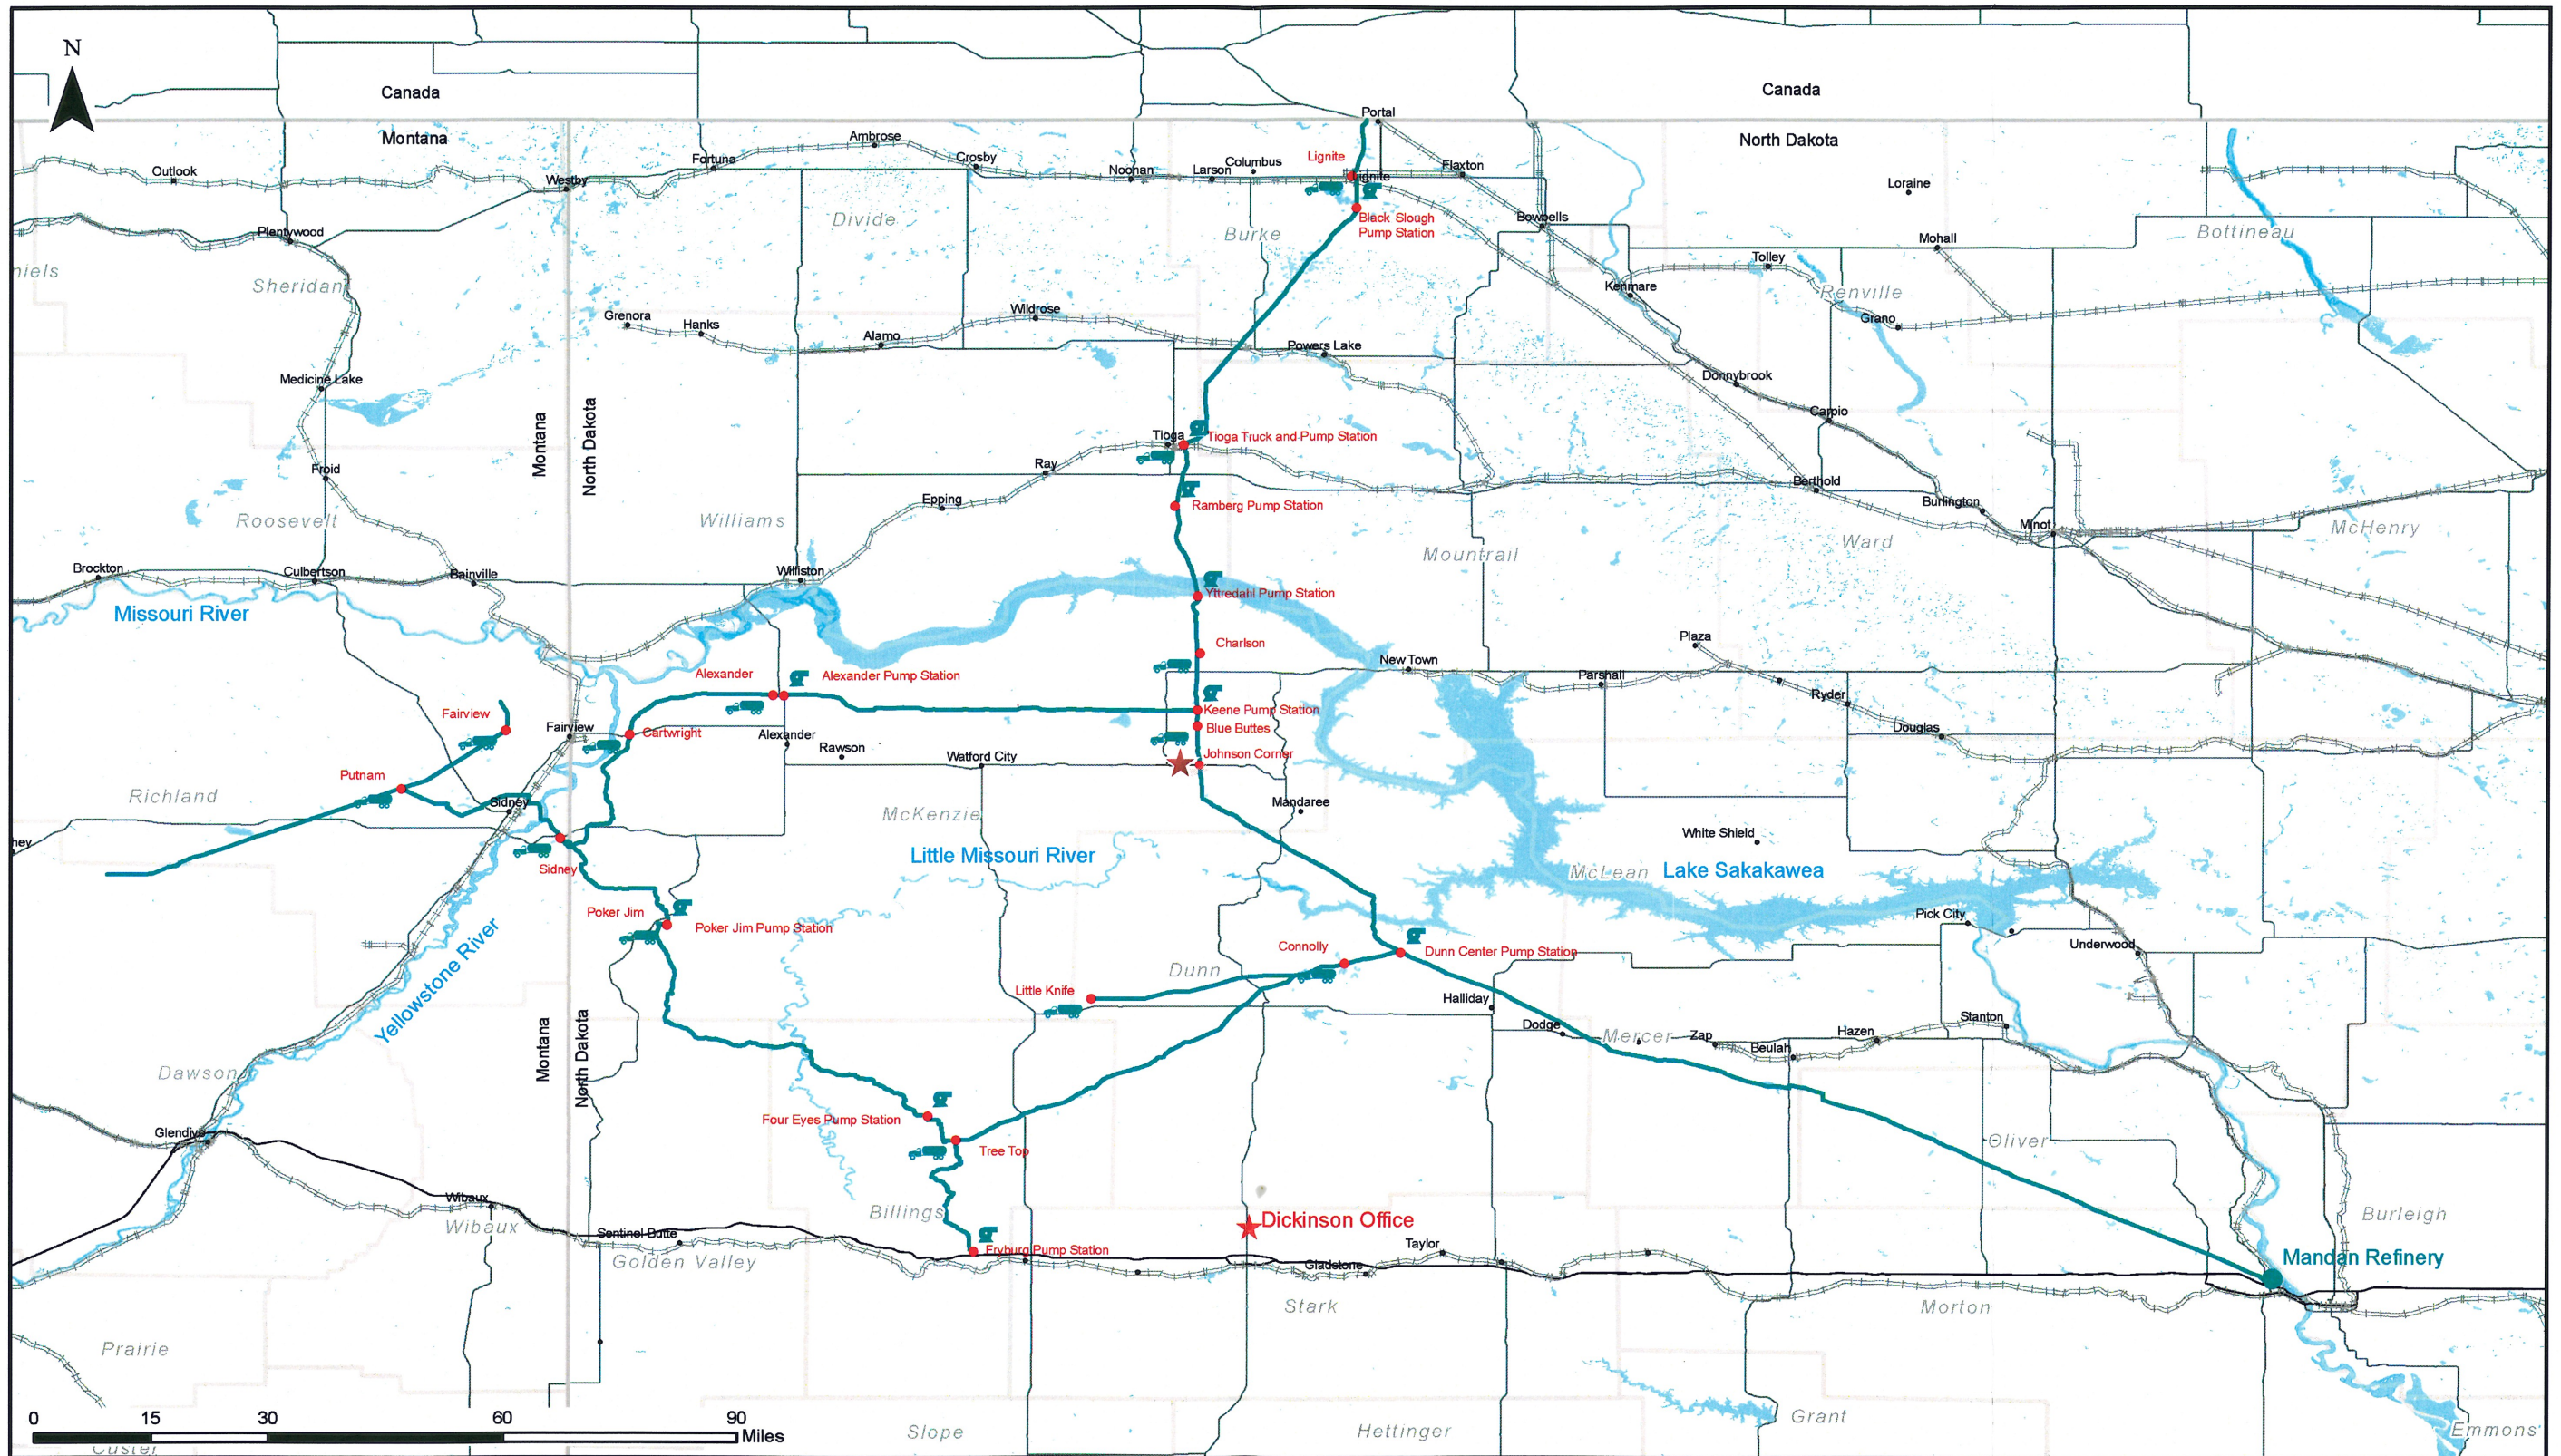

Figure 1: Tesoro Pipeline System Map (Johnson's Corner Facility is Indicated by a Red Star)

Refinery	TESORO Office	Primary Limited Access or Interstate	Railroads
Pump Stations	TS0 Crude P/L	Primary US and State Highways	Counties
Truck Stations	Interstate Highway	Secondary State and County	Stream or River

TESORO HIGH PLAINS PIPELINE
System Map
North Dakota / Montana
Date: 4/12/2012