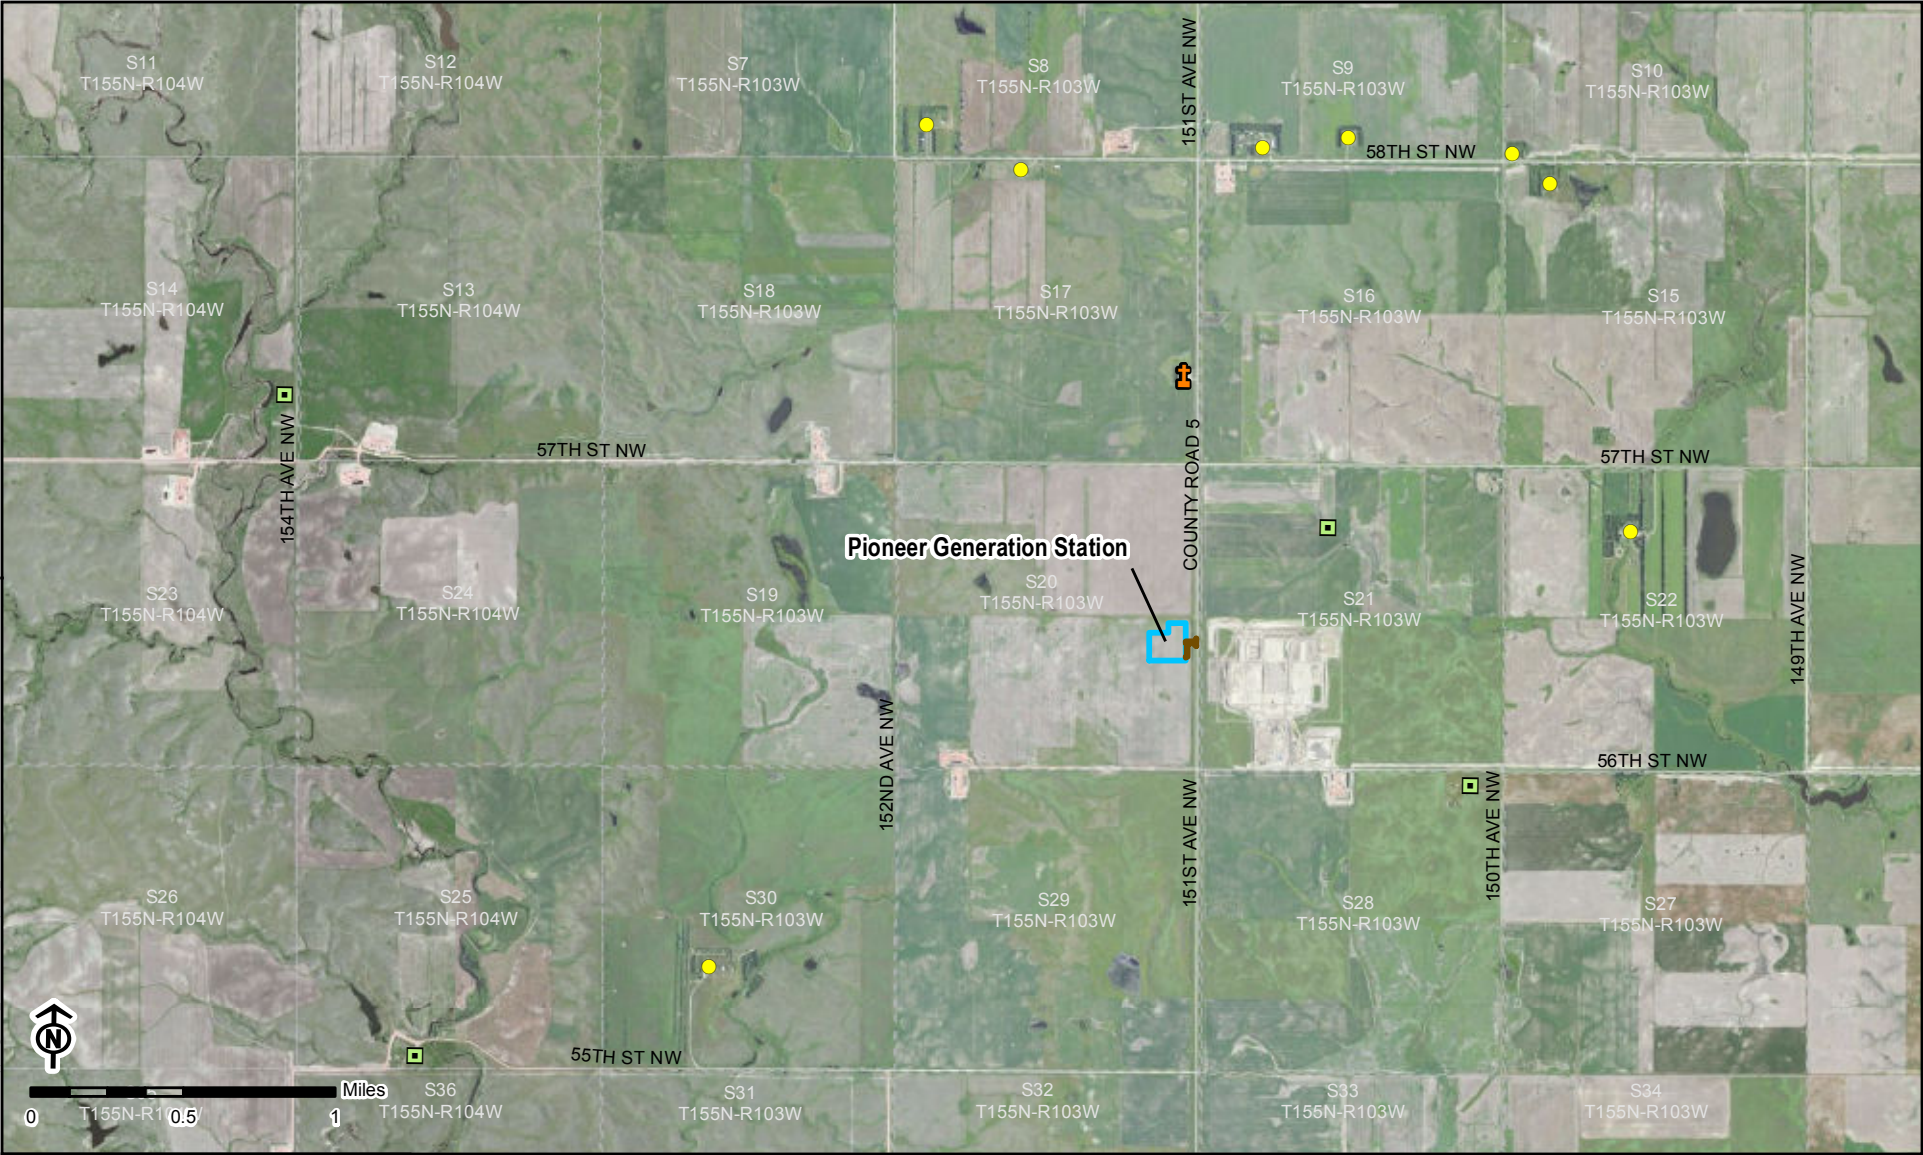

Figures

- Project Transmission Structure
- Site Plan Fenced Area
- ▭ Road

Figure 1
Project Overview
Pioneer Generation Station
Williams County, North Dakota

- Phase I
- Phase II
- Pond
- Project Transmission Structure
- Pioneer Site Plan
- Site Plan Fenced Area
- Road

Figure 2
 Site Plan
 Pioneer Generation Station
 Williams County, North Dakota

Facility

-  115 kV Transmission line
-  Site Plan Fenced Area
-  Road

Land Cover 2010

-  Northwestern Great Plains Mixedgrass Prairie
-  Developed, Open Space
-  Depressional wetland
-  Cultivated Cropland

Figure 3
Land Cover
Pioneer Generation Station
Williams County, North Dakota

-  Site Plan Fenced Area
-  Road
-  Church
-  Farm Storage
-  Occupied

Figure 4
Sensitive Receptors
Pioneer Generation Station
Williams County, North Dakota

-  115 kV Transmission line
-  Site Plan Fenced Area
-  Road

- Soil Survey 2008**
-  All areas are prime farmland
 -  Farmland of statewide importance
 -  Not prime farmland

Figure 5
Soils
Pioneer Generation Station
Williams County, North Dakota