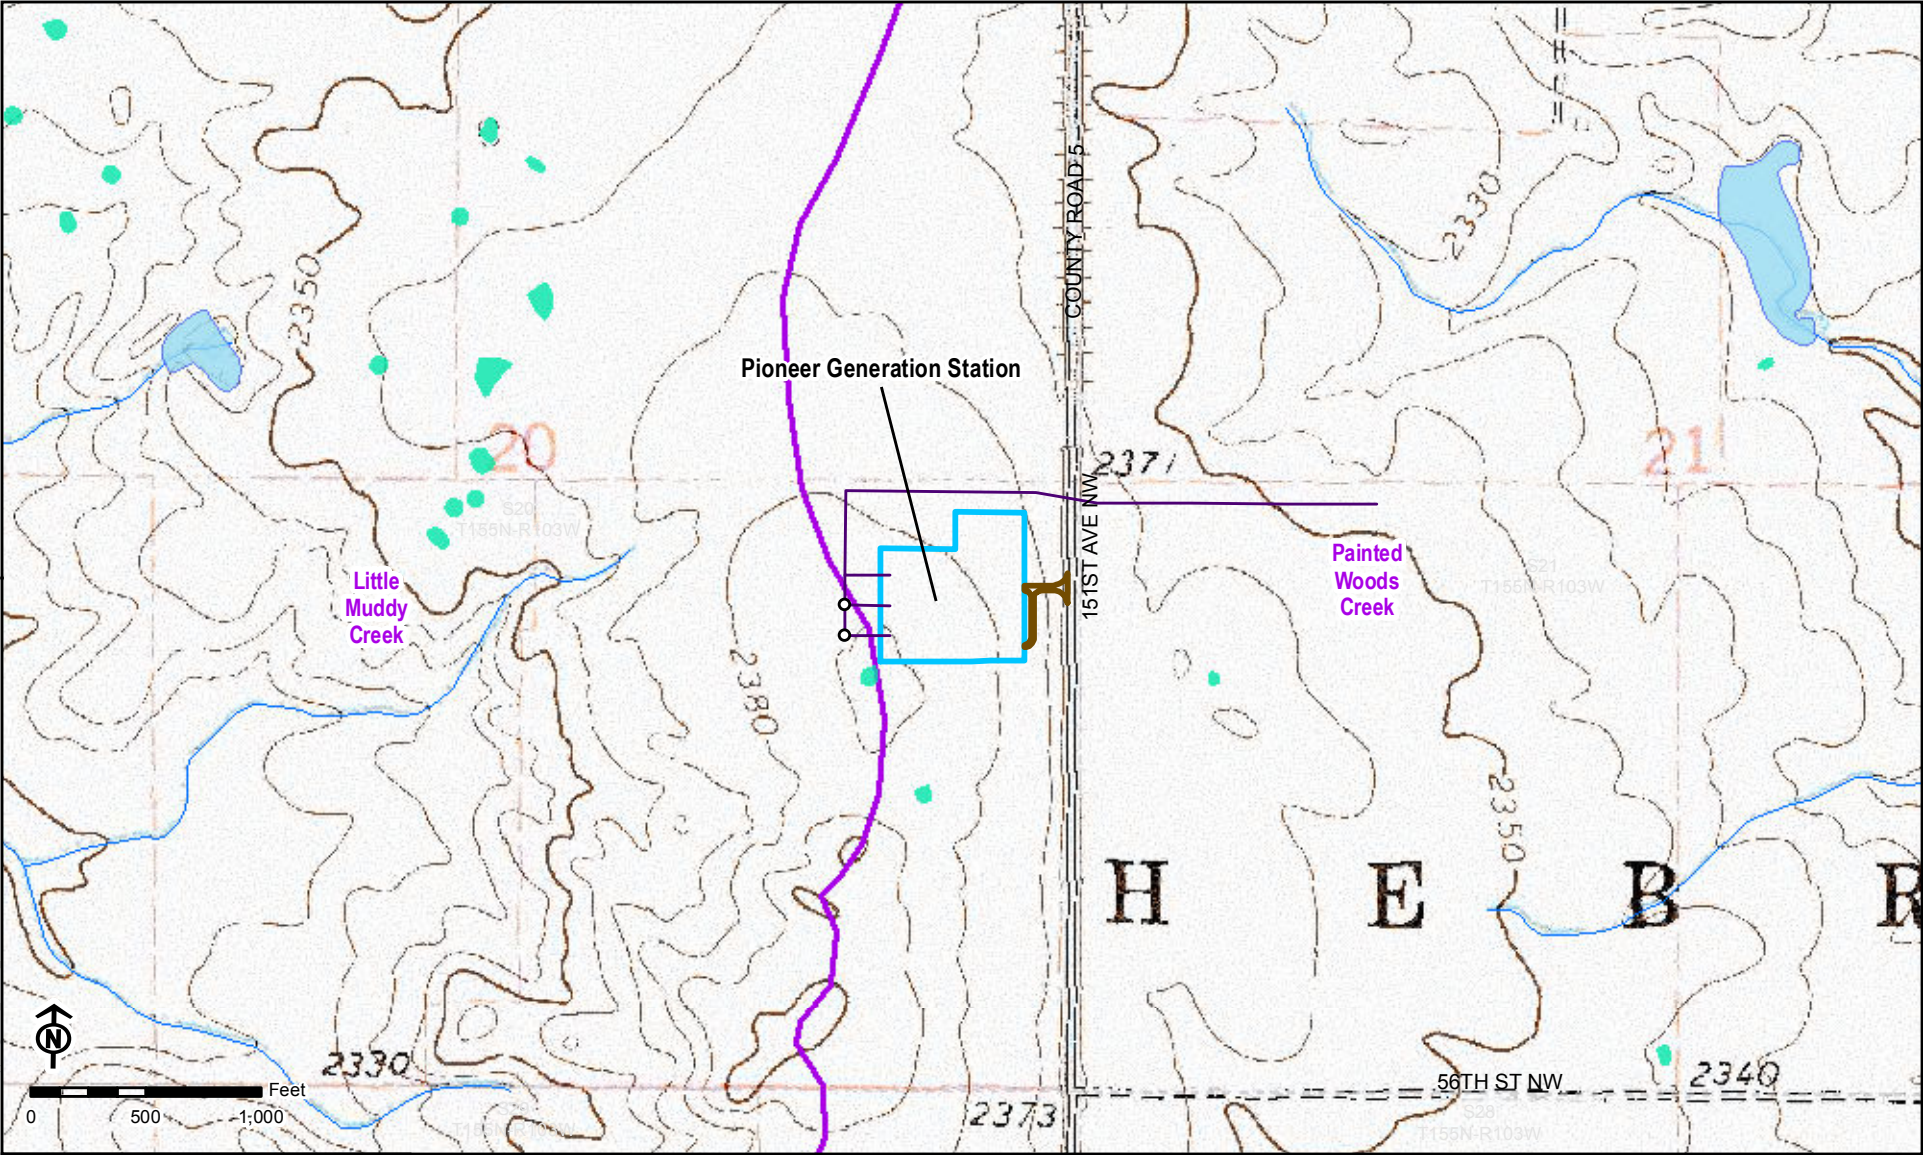

Date: 10/22/2012
Path: \\mspe-nis-file\GIS\Proj\Basin\186985\map_docs\Permit\A\pp\Figure6_Water_8x11.mxd

Facility

- 115 kV Transmission line
- Project Transmission Structure
- Site Plan Fenced Area
- Road

NWI Wetland

- Lake, Pond or Riverine
- Freshwater Emergent Wetland
- Freshwater Forested/Shrub Wetland

NHD Flowline

- ~ Intermittent Stream/River
- Watershed Boundary