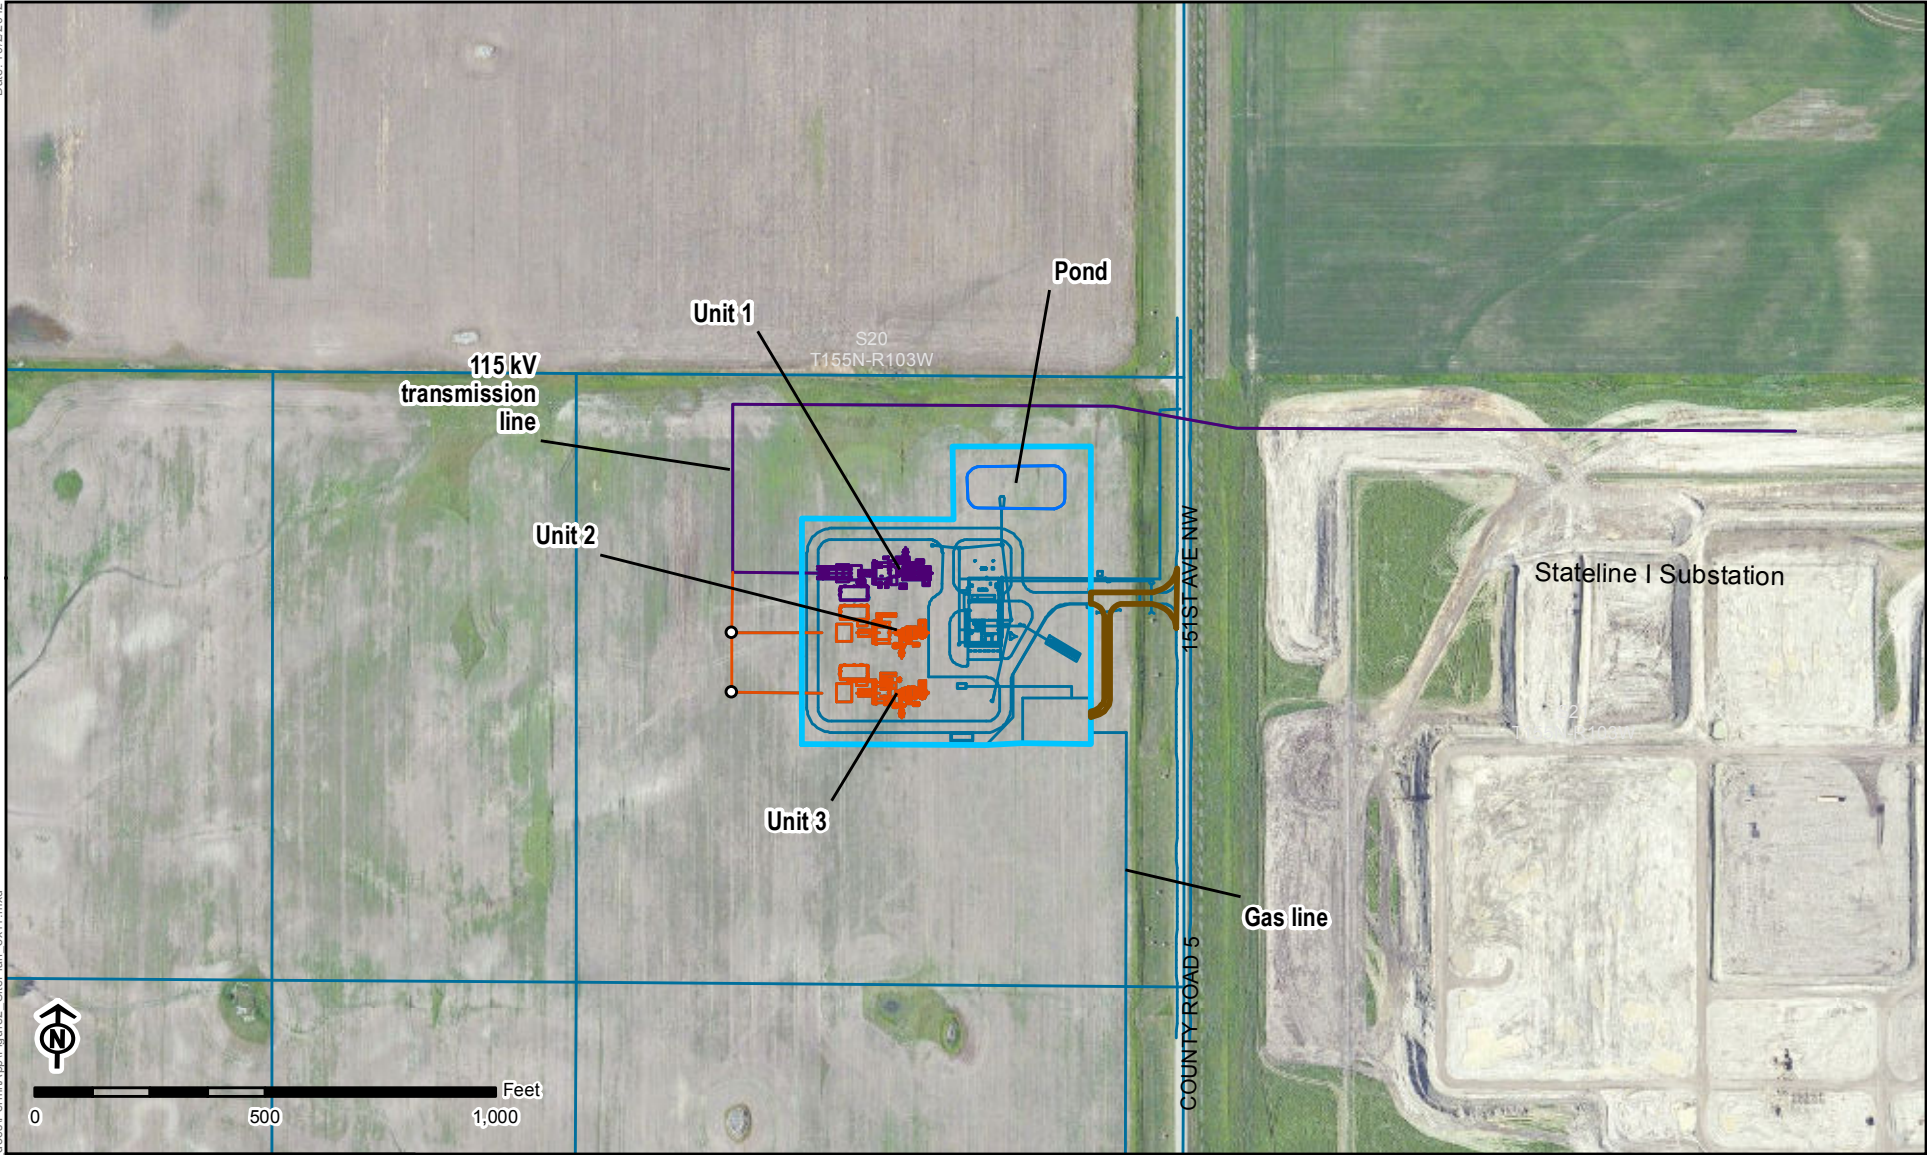

Figures

- Project Transmission Structure
- Site Plan Fenced Area
- ▭ Road

Figure 1
Project Overview
Pioneer Generation Station
Williams County, North Dakota

- Phase I
- Phase II
- Pond
- Project Transmission Structure
- Pioneer Site Plan
- Site Plan Fenced Area
- Road

Figure 2
 Site Plan
 Pioneer Generation Station
 Williams County, North Dakota

Facility

-  115 kV Transmission line
-  Site Plan Fenced Area
-  Road

Land Cover 2010

-  Northwestern Great Plains Mixedgrass Prairie
-  Developed, Open Space
-  Depressional wetland
-  Cultivated Cropland

Figure 3
Land Cover
Pioneer Generation Station
Williams County, North Dakota

-  Site Plan Fenced Area
-  Road
-  Church
-  Farm Storage
-  Occupied

Figure 4
Sensitive Receptors
Pioneer Generation Station
Williams County, North Dakota

-  115 kV Transmission line
-  Site Plan Fenced Area
-  Road

- Soil Survey 2008**
-  All areas are prime farmland
 -  Farmland of statewide importance
 -  Not prime farmland

Figure 5
Soils
Pioneer Generation Station
Williams County, North Dakota