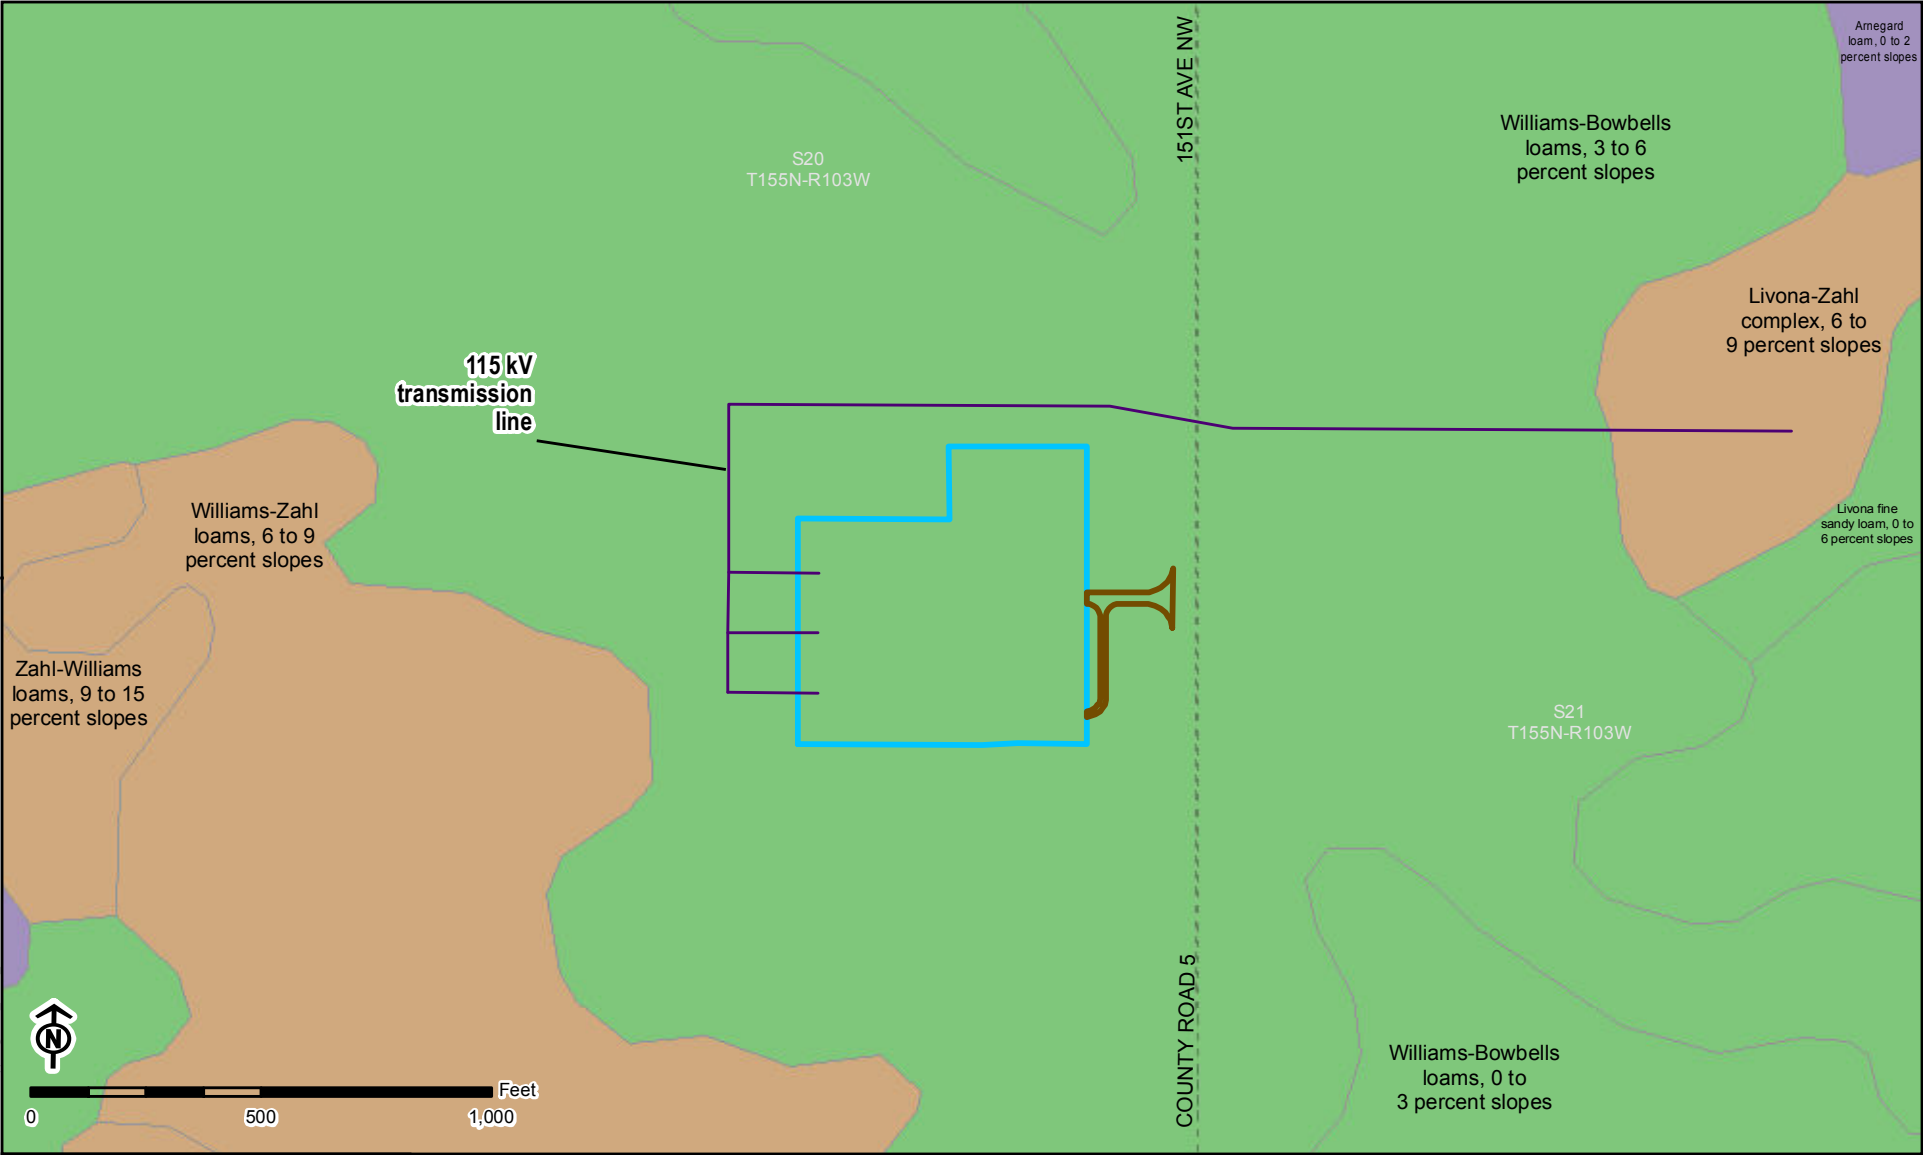

Figures

- Project Transmission Structure
- Site Plan Fenced Area
- ▭ Road

Figure 1
Project Overview
Pioneer Generation Station
Williams County, North Dakota

- Phase I
- Phase II
- Pond
- Project Transmission Structure
- Pioneer Site Plan
- Site Plan Fenced Area
- Road

Figure 2
 Site Plan
 Pioneer Generation Station
 Williams County, North Dakota

Facility

-  115 kV Transmission line
-  Site Plan Fenced Area
-  Road

Land Cover 2010

-  Northwestern Great Plains Mixedgrass Prairie
-  Developed, Open Space
-  Depressional wetland
-  Cultivated Cropland

Figure 3
Land Cover
Pioneer Generation Station
Williams County, North Dakota

-  Site Plan Fenced Area
-  Road
-  Church
-  Farm Storage
-  Occupied

Figure 4
Sensitive Receptors
Pioneer Generation Station
Williams County, North Dakota

-  115 kV Transmission line
-  Site Plan Fenced Area
-  Road

- Soil Survey 2008**
-  All areas are prime farmland
 -  Farmland of statewide importance
 -  Not prime farmland

Figure 5
Soils
Pioneer Generation Station
Williams County, North Dakota