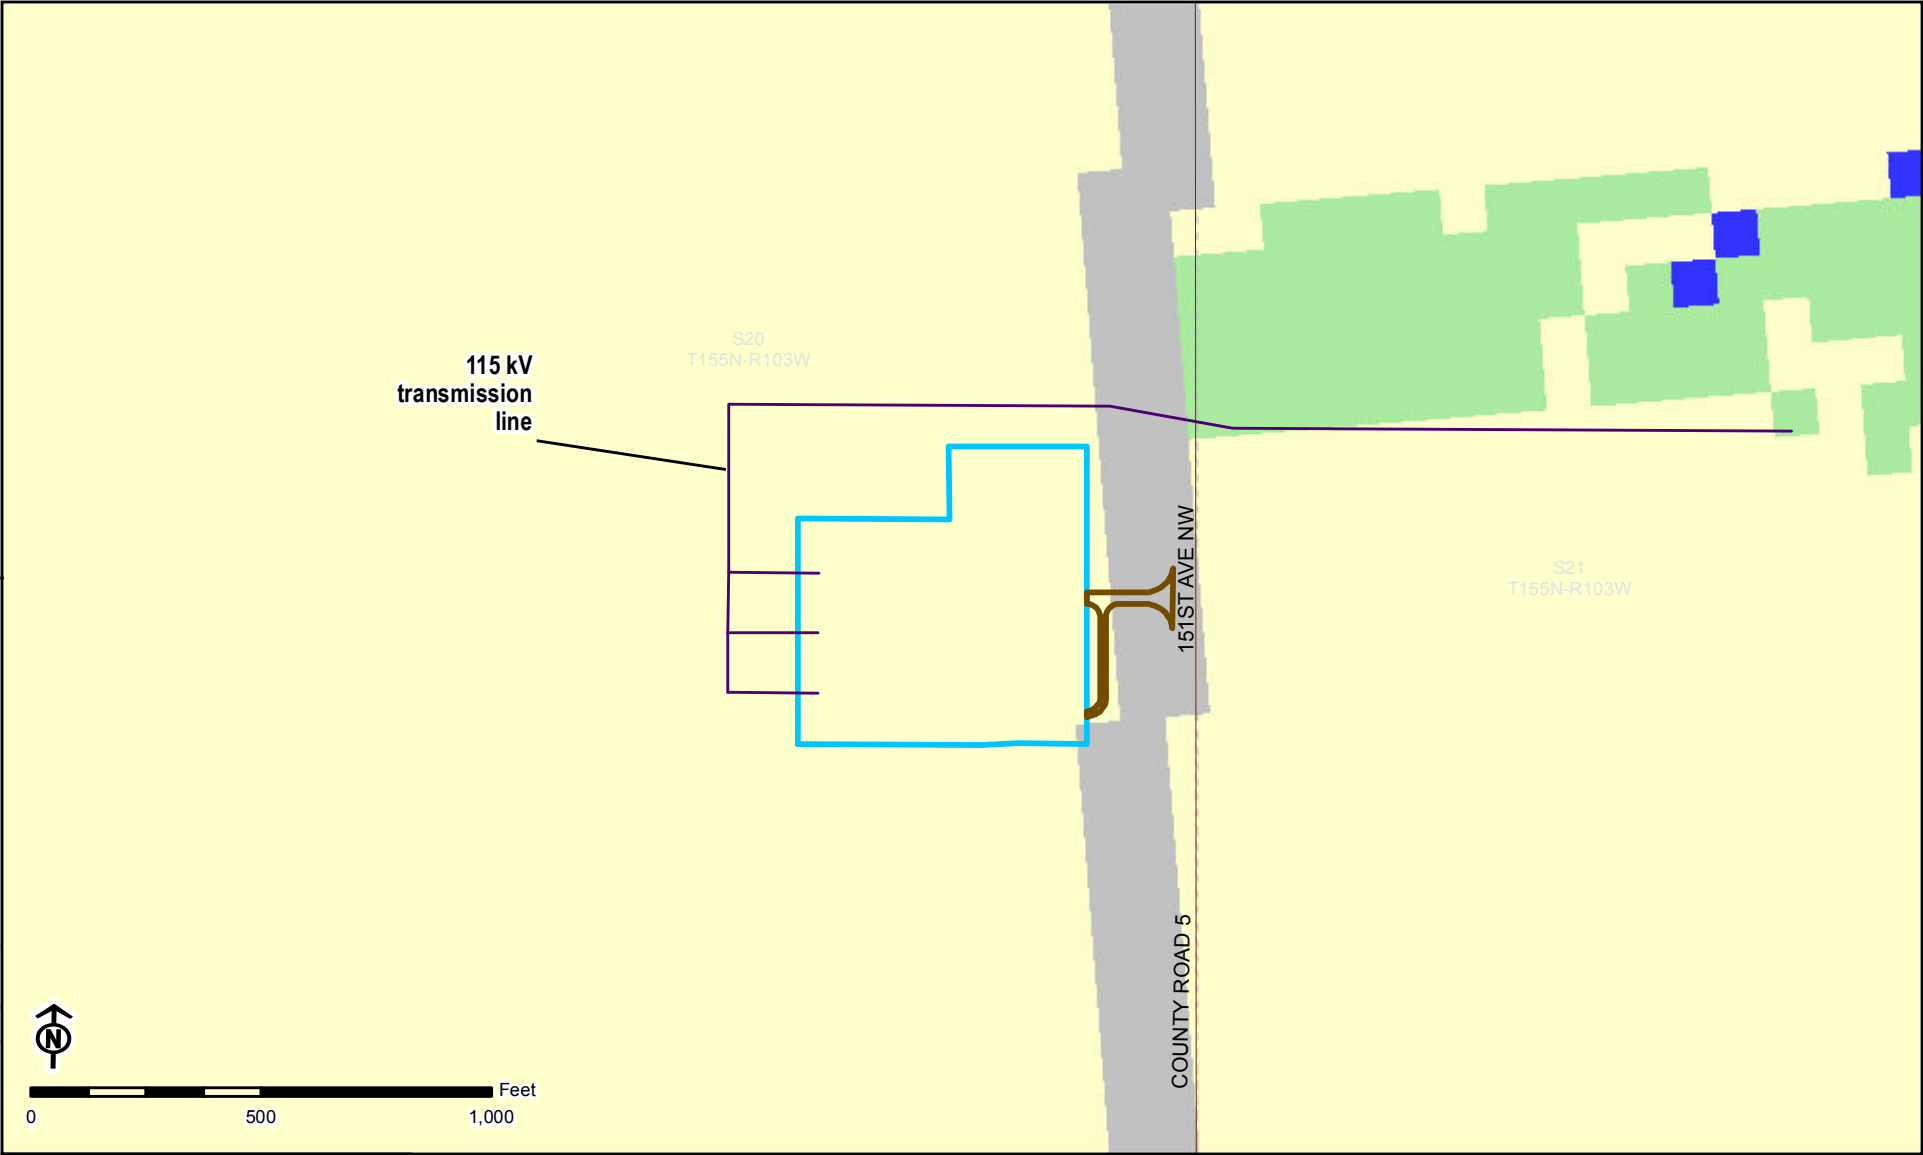

Figures

- Project Transmission Structure
- Site Plan Fenced Area
- ▭ Road

Figure 1
Project Overview
Pioneer Generation Station
Williams County, North Dakota

- Phase I
- Phase II
- Pond
- Project Transmission Structure
- Pioneer Site Plan
- Site Plan Fenced Area
- Road

Figure 2
 Site Plan
 Pioneer Generation Station
 Williams County, North Dakota

Facility

-  115 kV Transmission line
-  Site Plan Fenced Area
-  Road

Land Cover 2010

-  Northwestern Great Plains Mixedgrass Prairie
-  Developed, Open Space
-  Depressional wetland
-  Cultivated Cropland

Figure 3
Land Cover
Pioneer Generation Station
Williams County, North Dakota

-  Site Plan Fenced Area
-  Road
-  Church
-  Farm Storage
-  Occupied

Figure 4
Sensitive Receptors
Pioneer Generation Station
Williams County, North Dakota

-  115 kV Transmission line
-  Site Plan Fenced Area
-  Road

- Soil Survey 2008**
-  All areas are prime farmland
 -  Farmland of statewide importance
 -  Not prime farmland

Figure 5
Soils
Pioneer Generation Station
Williams County, North Dakota