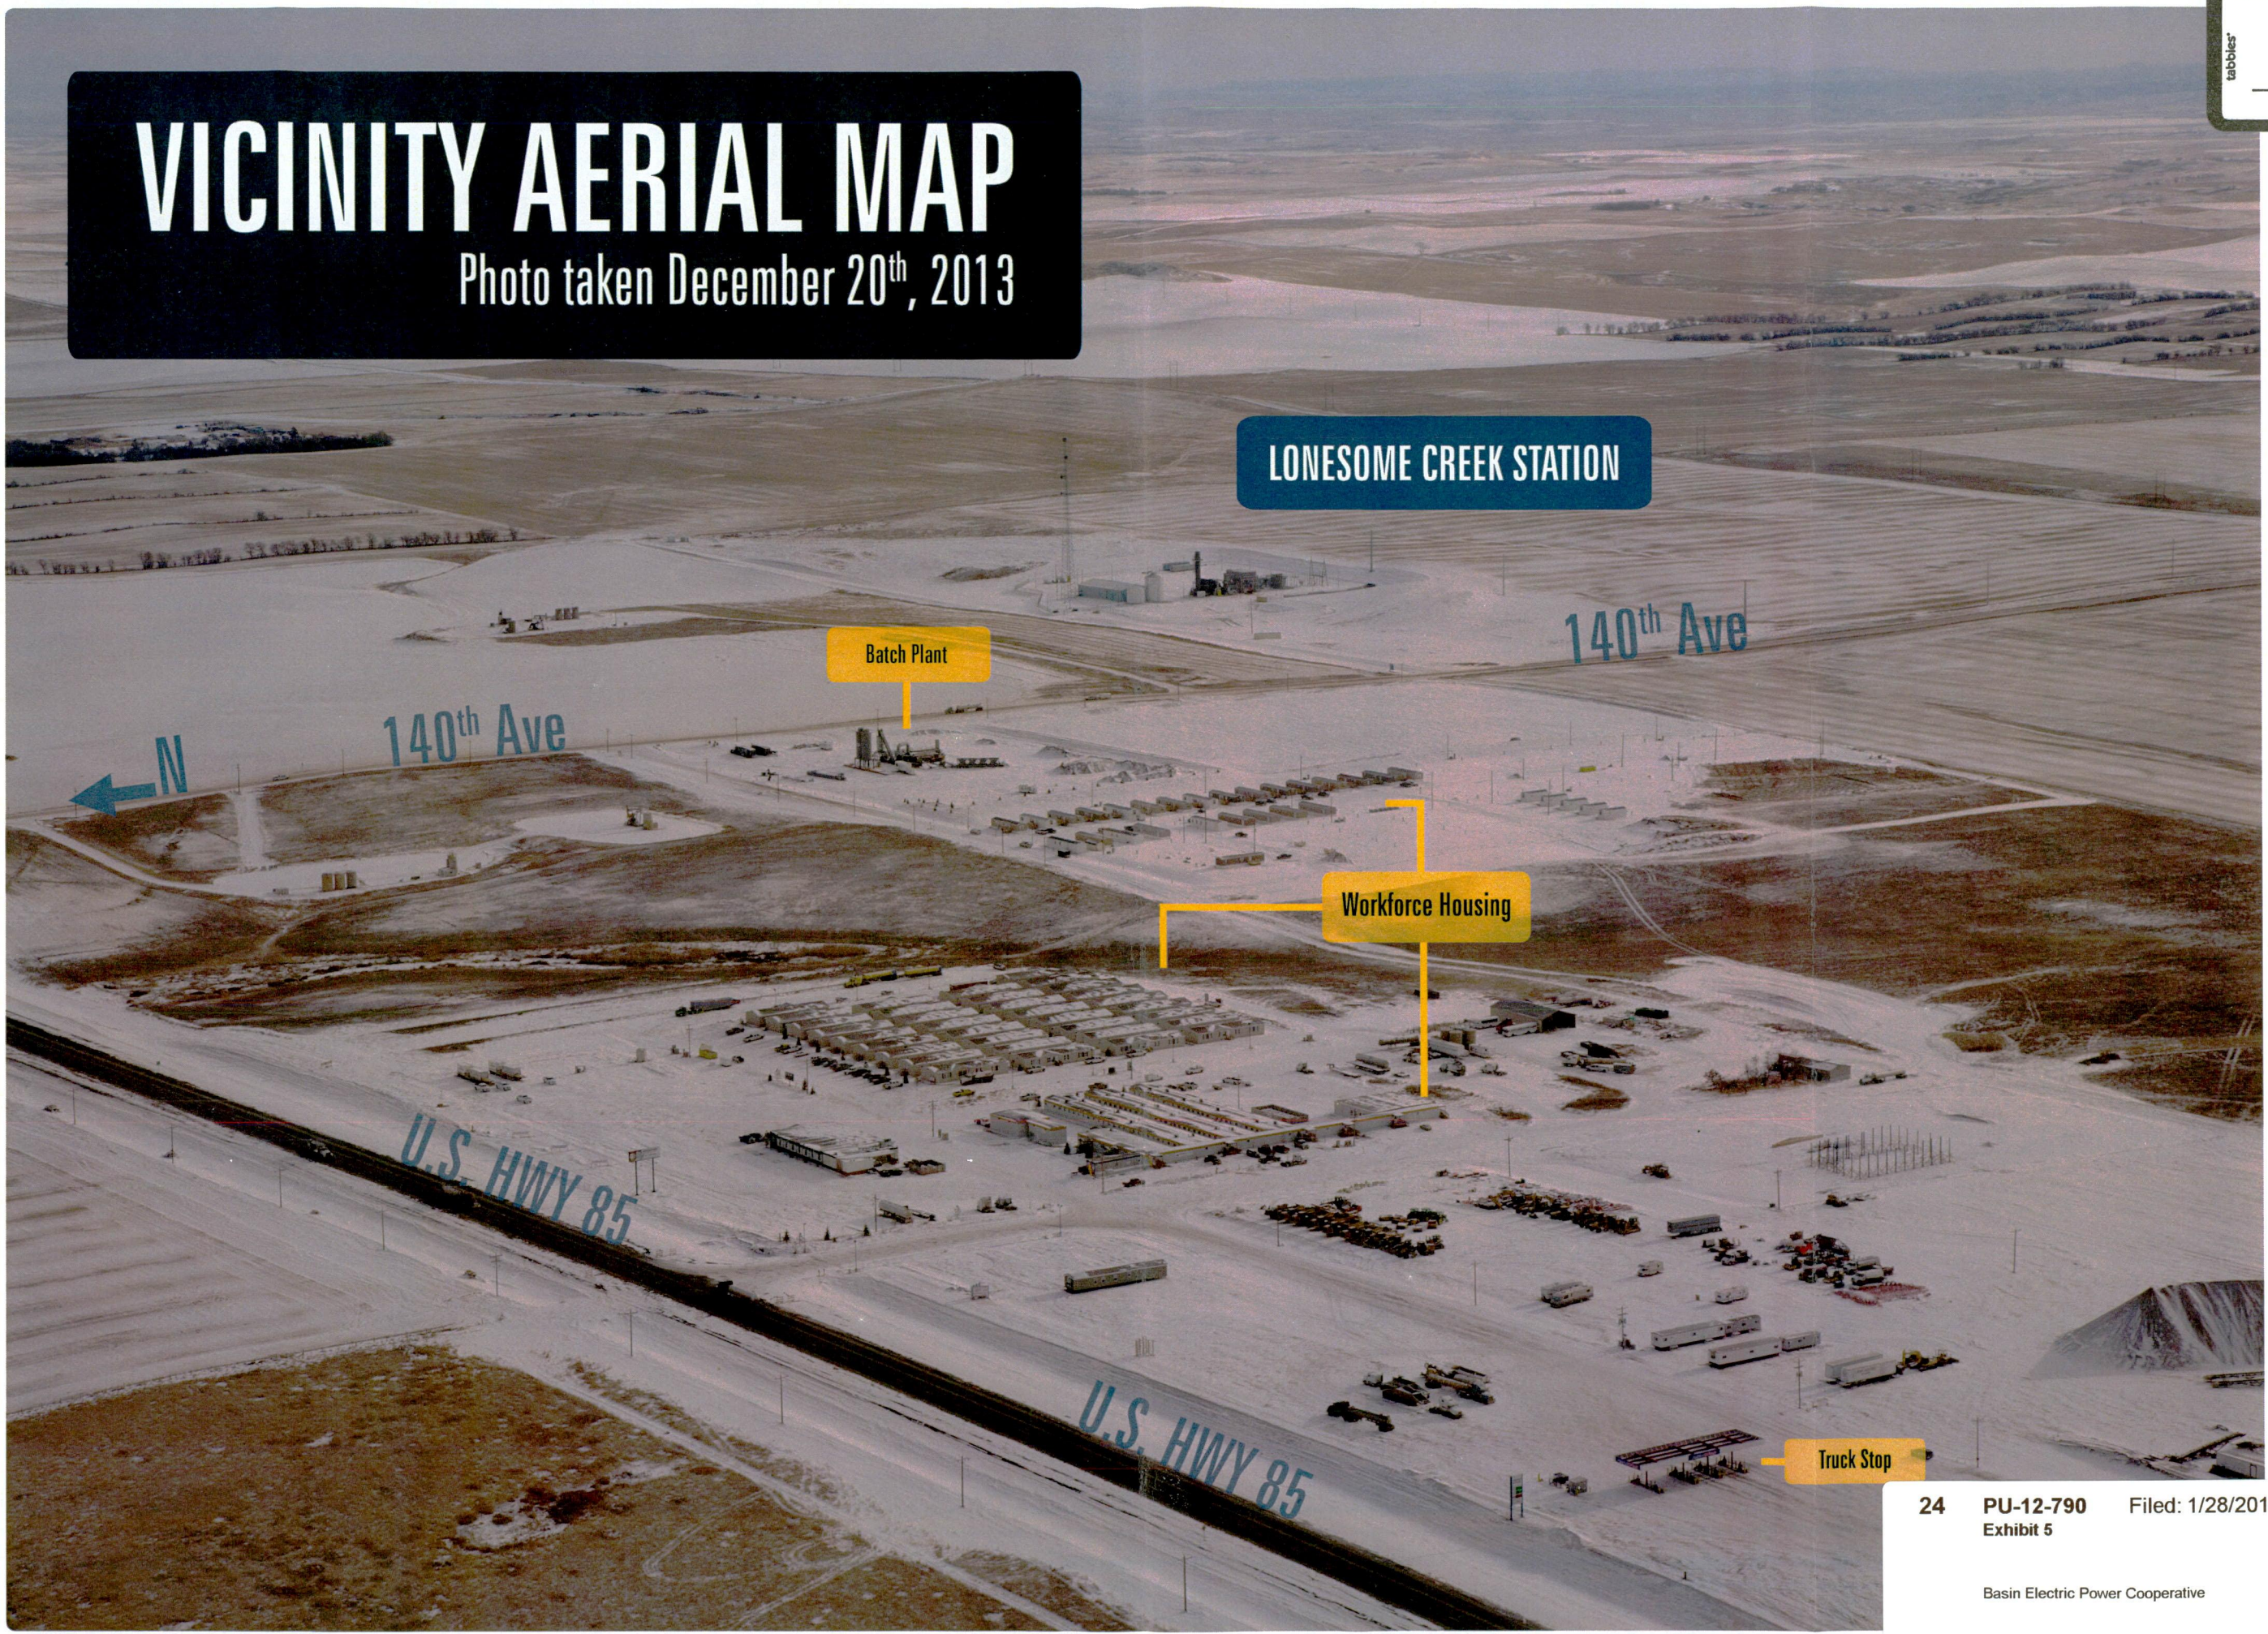

VICINITY AERIAL MAP

Photo taken December 20th, 2013

LONESOME CREEK STATION

Batch Plant

Workforce Housing

Truck Stop

N

140th Ave

140th Ave

U.S. HWY 85

U.S. HWY 85