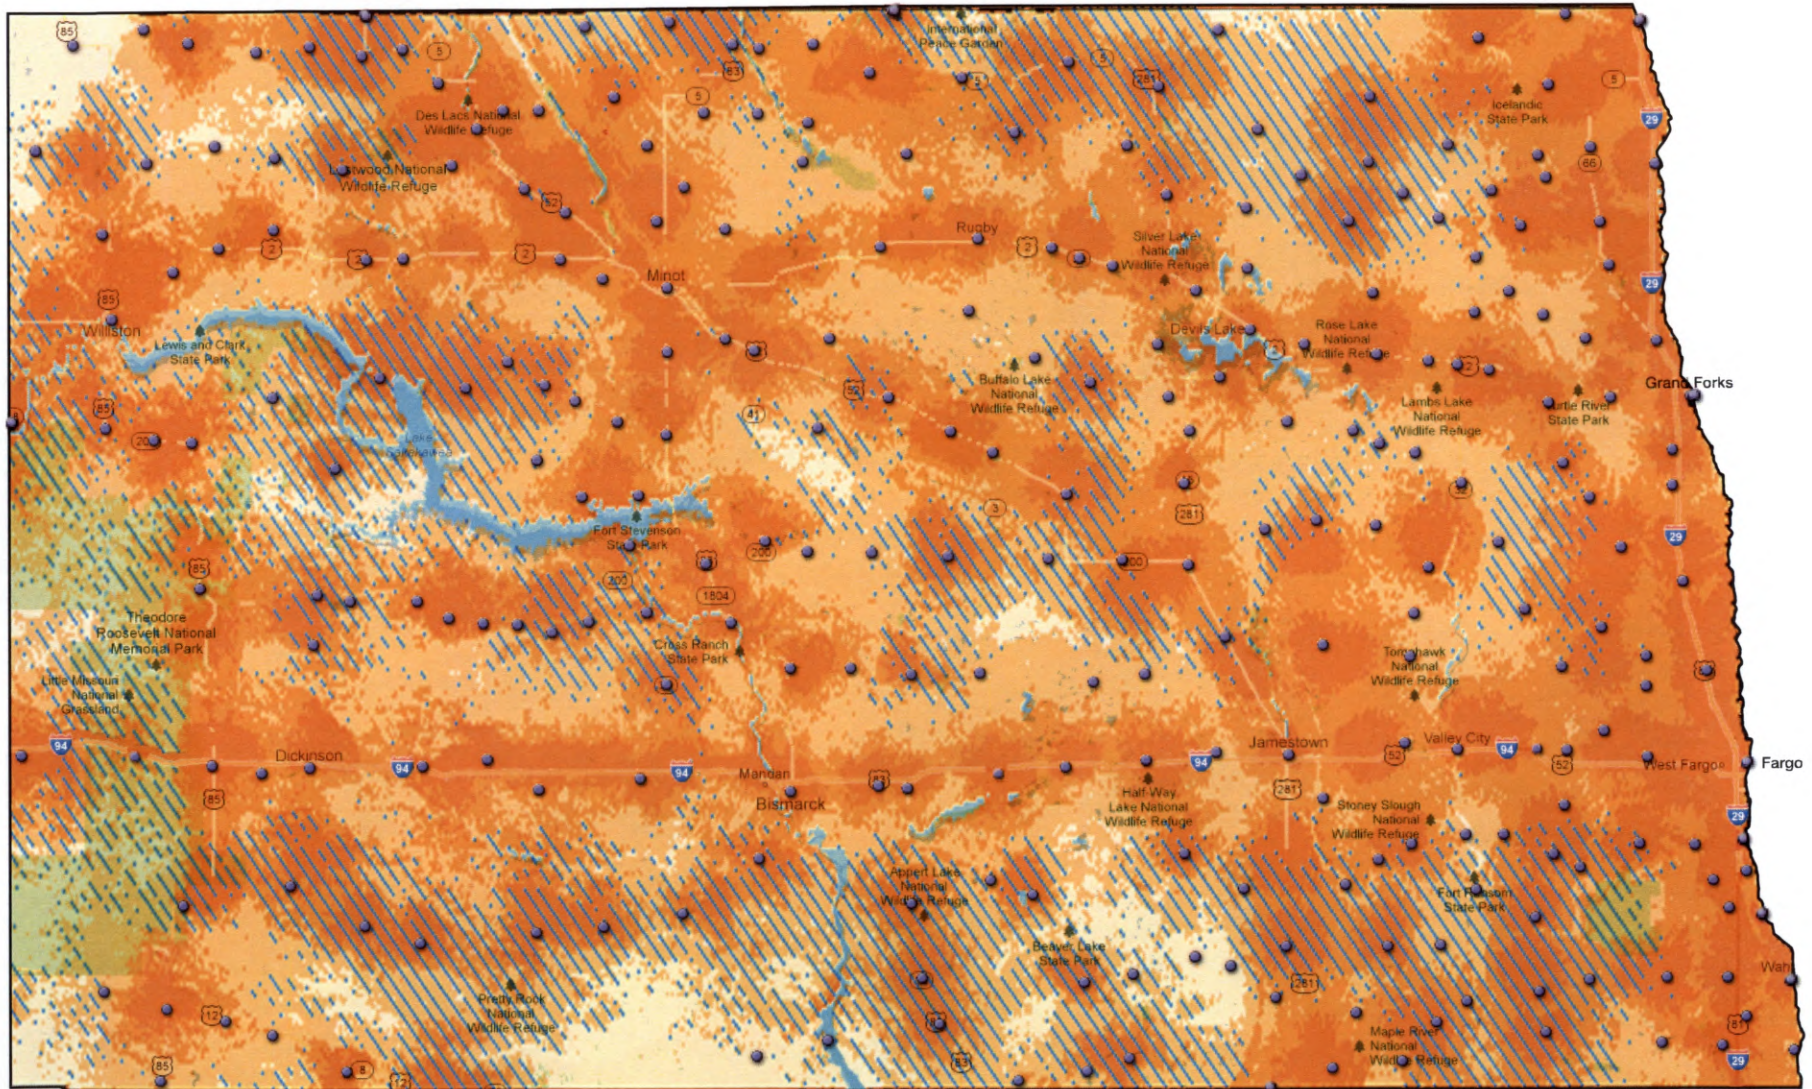

NORH DAKOTA

KEY
● Rate Center

Prepaid Coverage Legend

Best
Good
Moderate

Requires 3G Capable Handset
Partner
No Service Available

Important Information about the Coverage Map

This map shows approximately where our wireless coverage is available. Cellular service may be affected by such things as terrain, weather, foliage, building structures and your equipment. The map does not guarantee service availability.