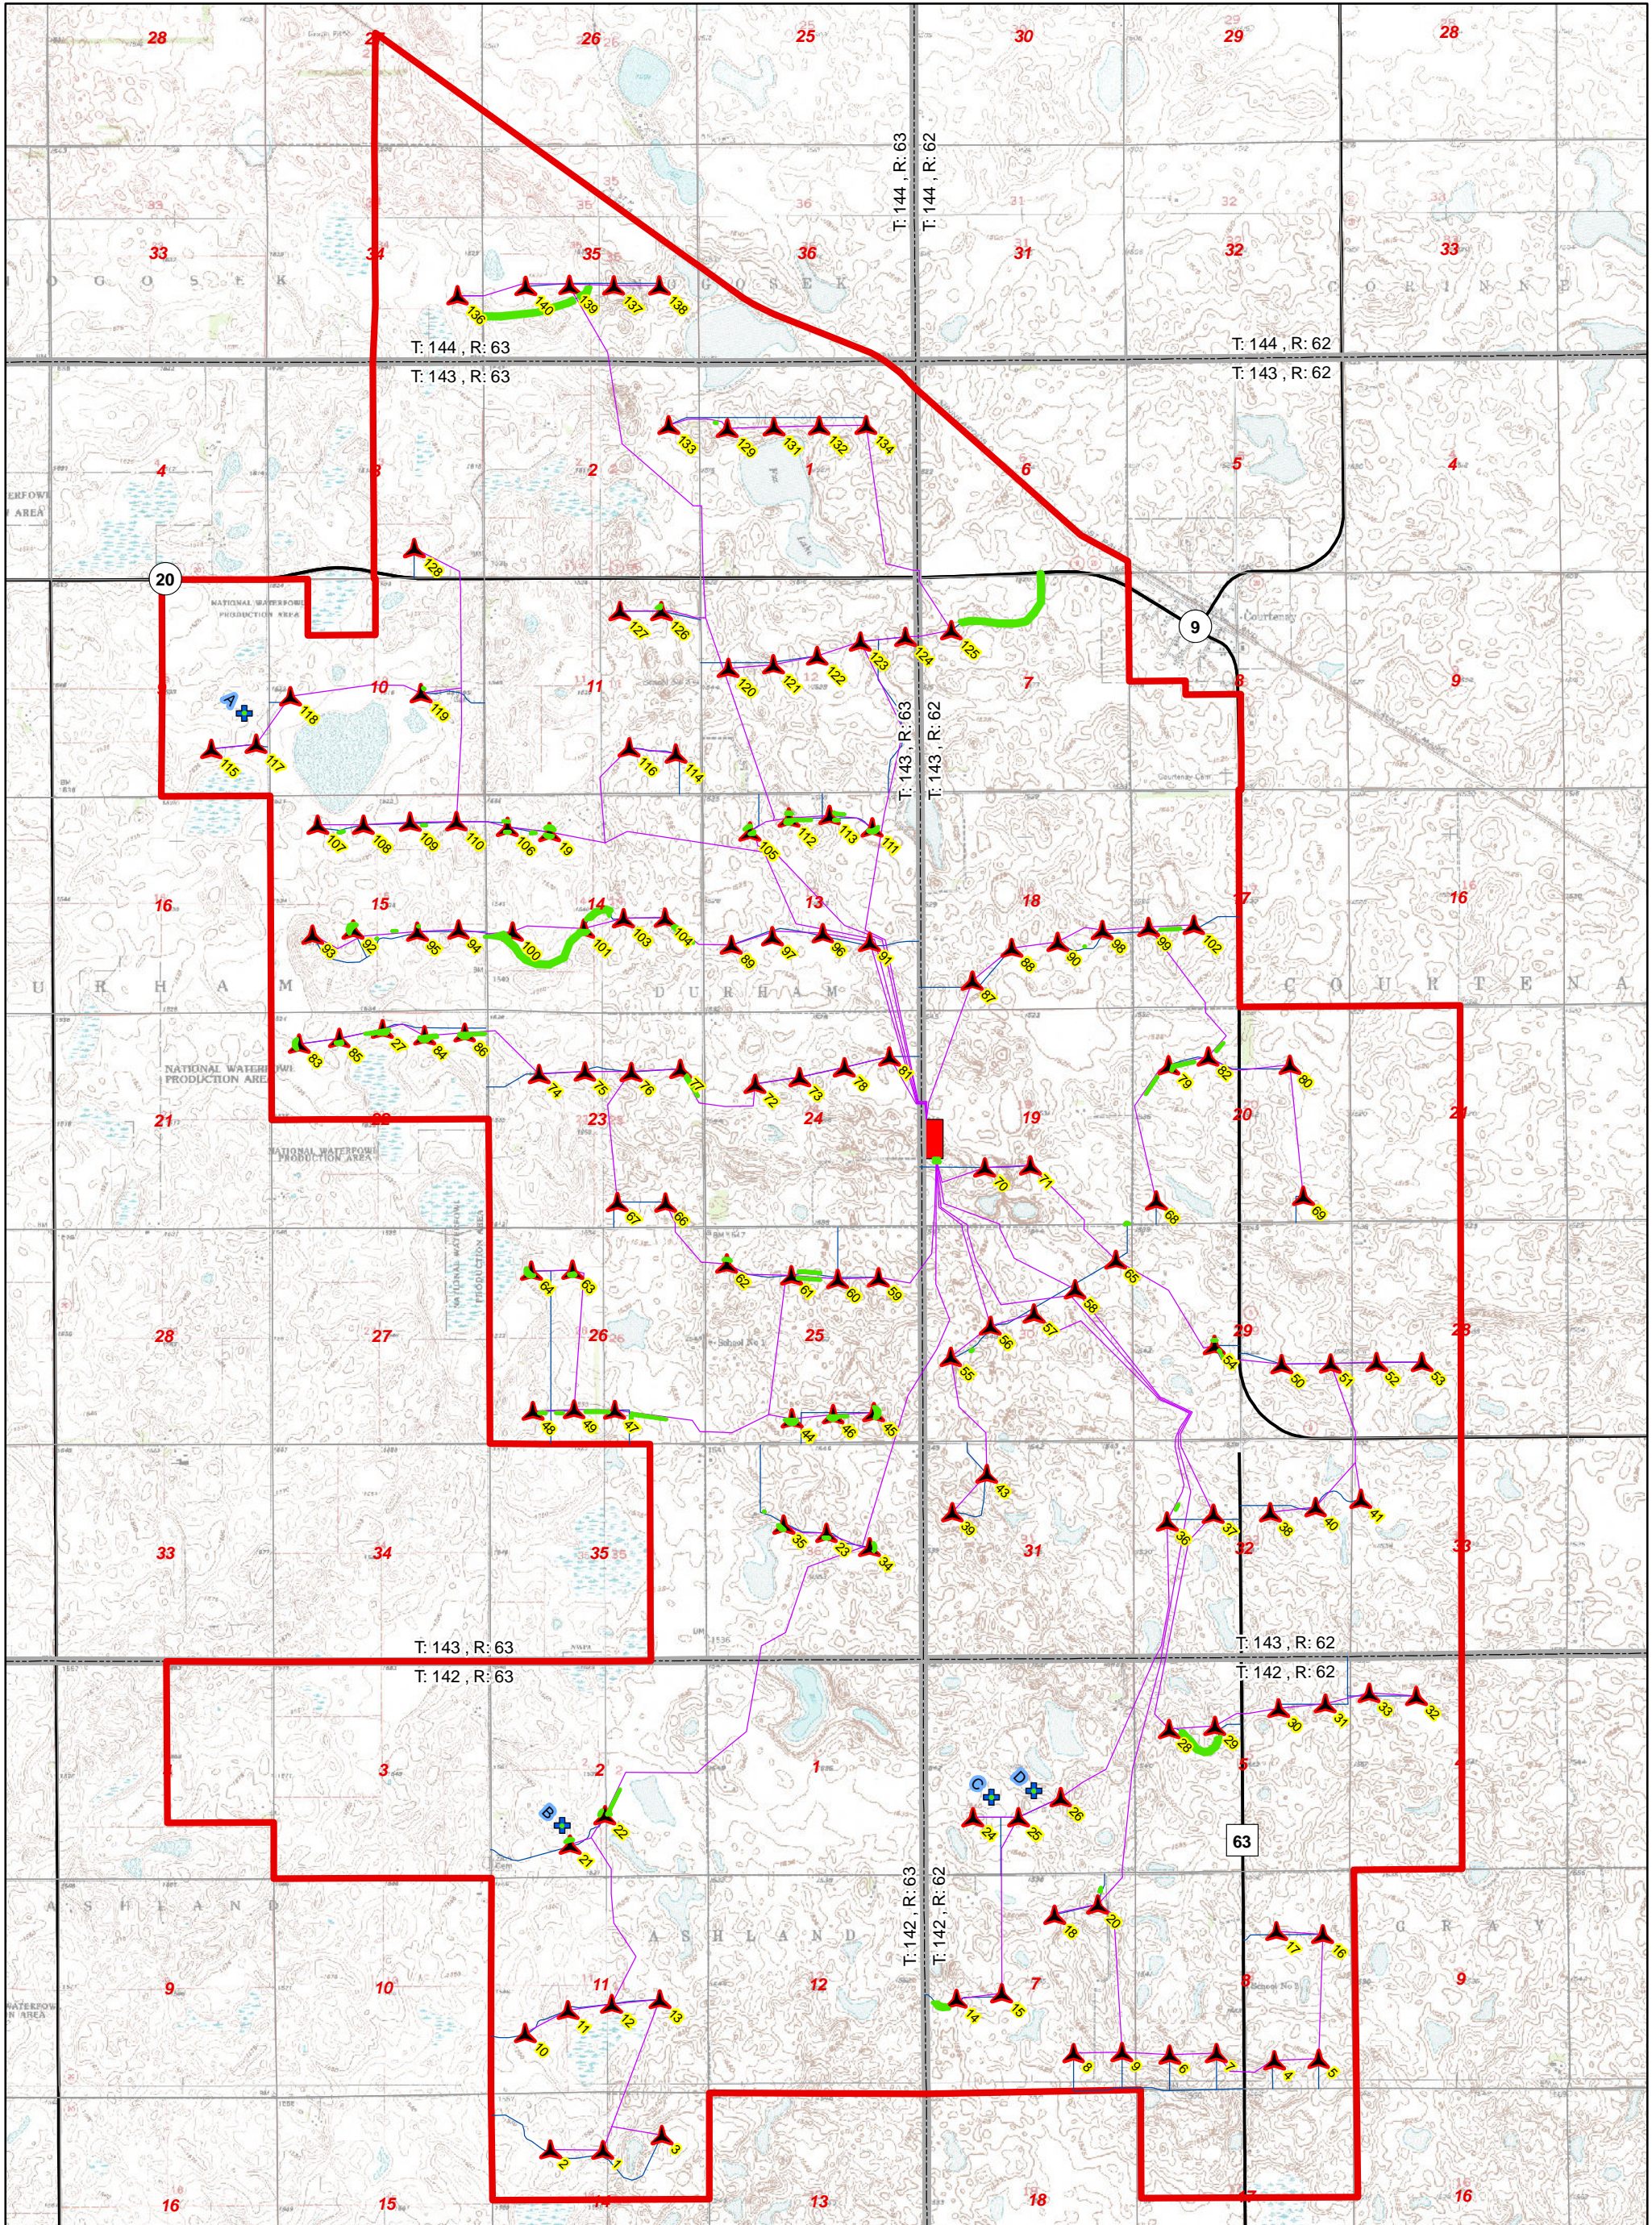

EXHIBIT 7
Map(s) Showing Unsurveyed Portions of Project Area
(cultural resources and wetland delineations)

Unsurveyed Areas

Courtenay Wind Farm
Stutsman County, North Dakota