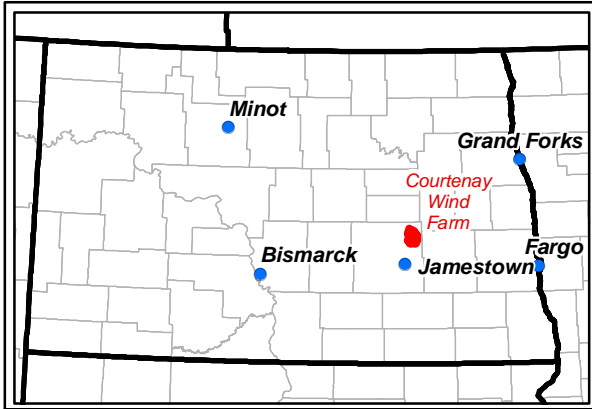

EXHIBIT 7
Map(s) Showing Unsurveyed Portions of Project Area
(cultural resources and wetland delineations)

Unsurveyed Areas

Courtenay Wind Farm
Stutsman County, North Dakota