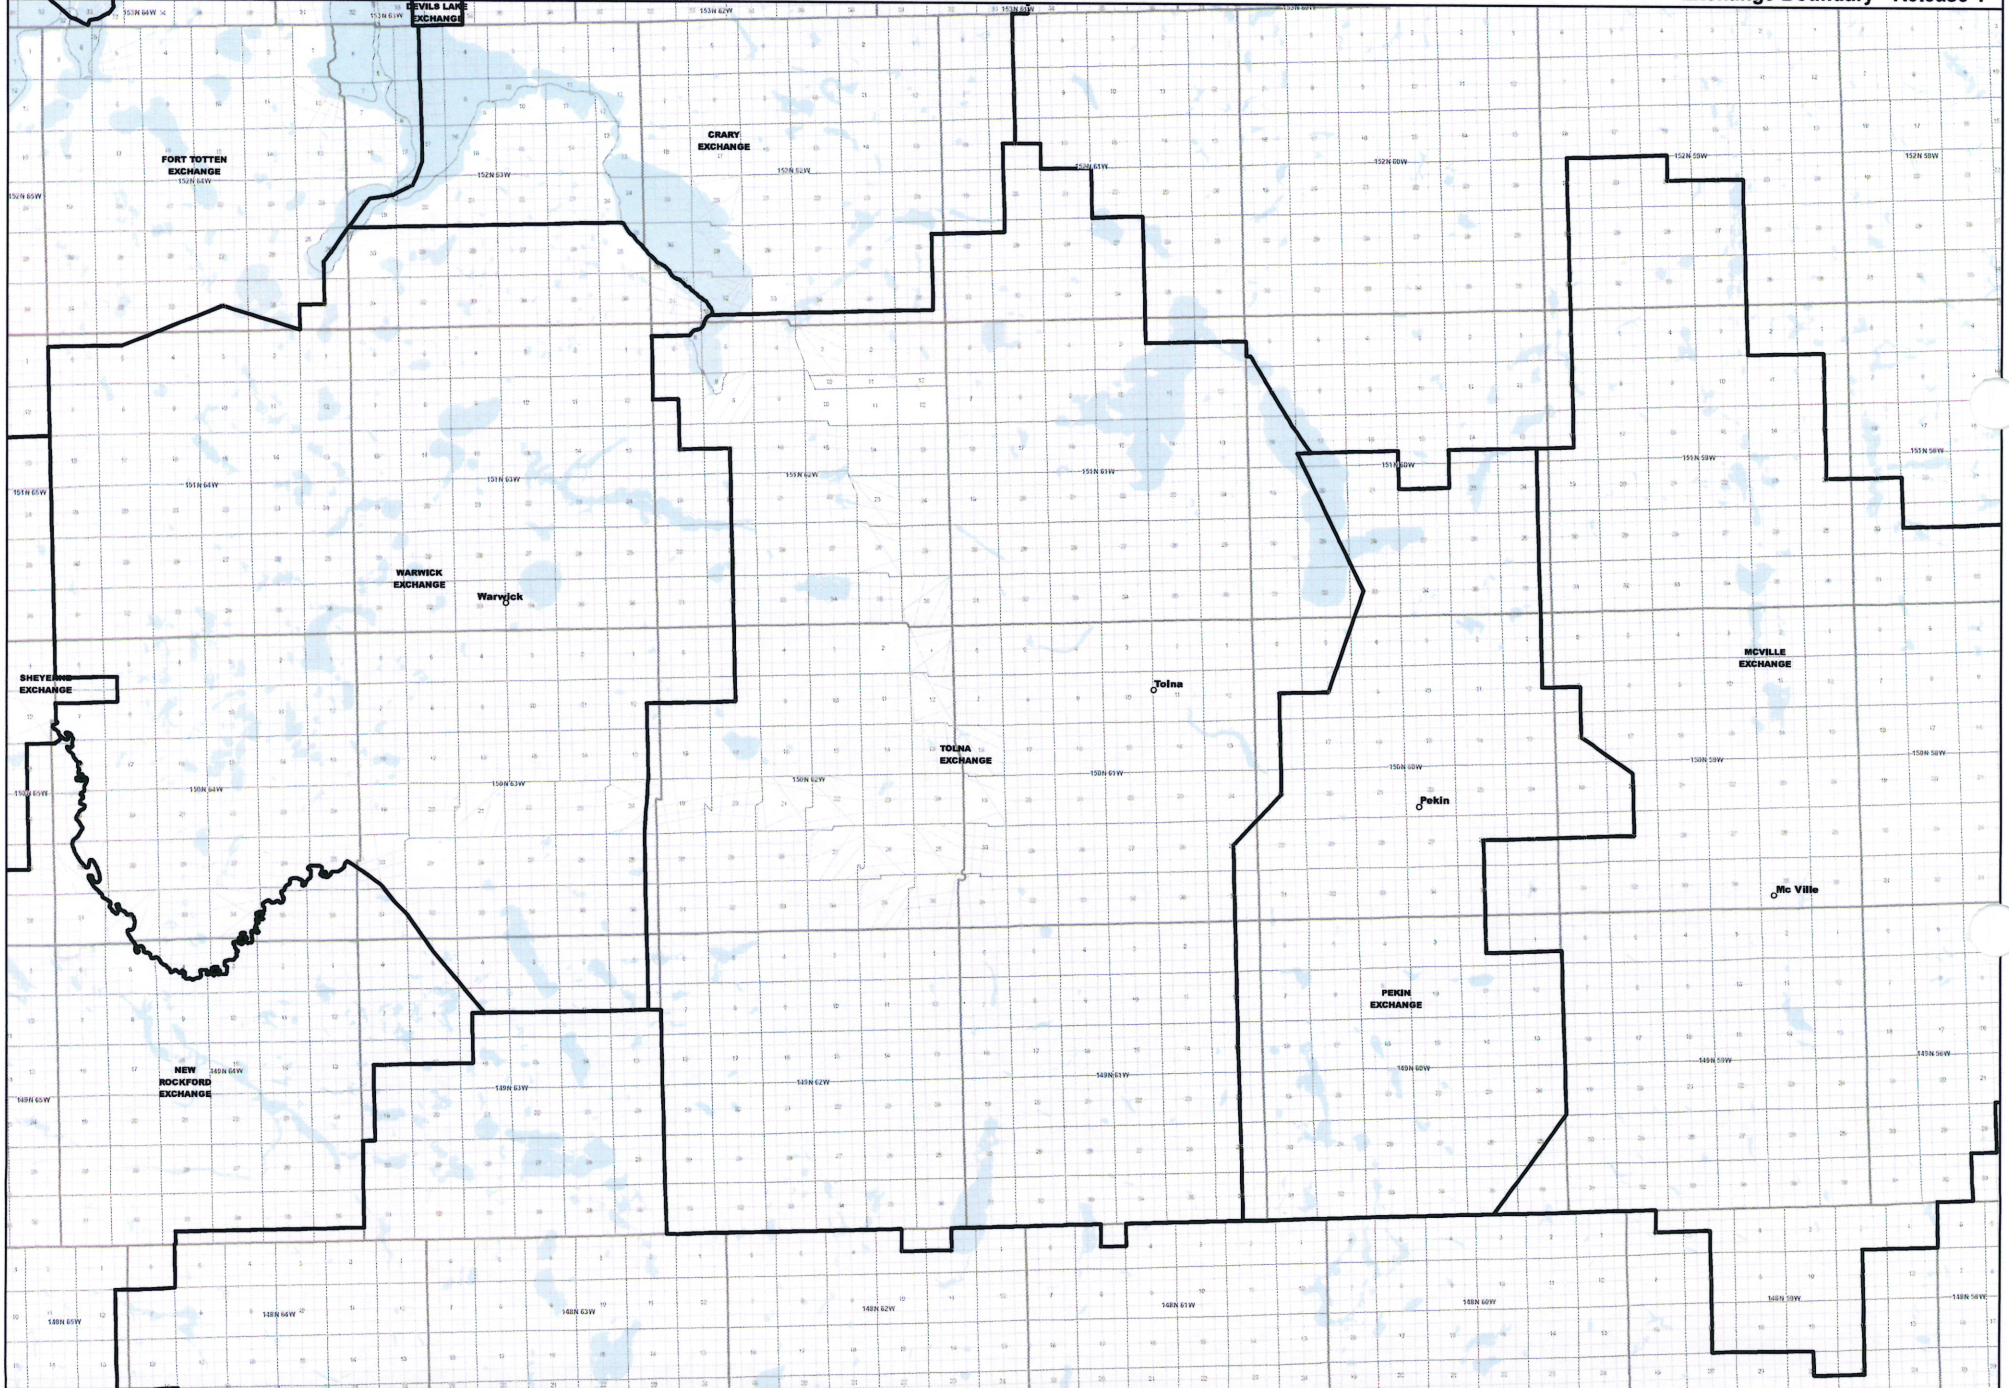

NORTH DAKOTA EXCHANGE BOUNDARY MAP
NORTH DAKOTA TELEPHONE COMPANY
TOLNA EXCHANGE

Date: 5/22/2013

Page 23 of 25

— Exchange Boundary - Release 1