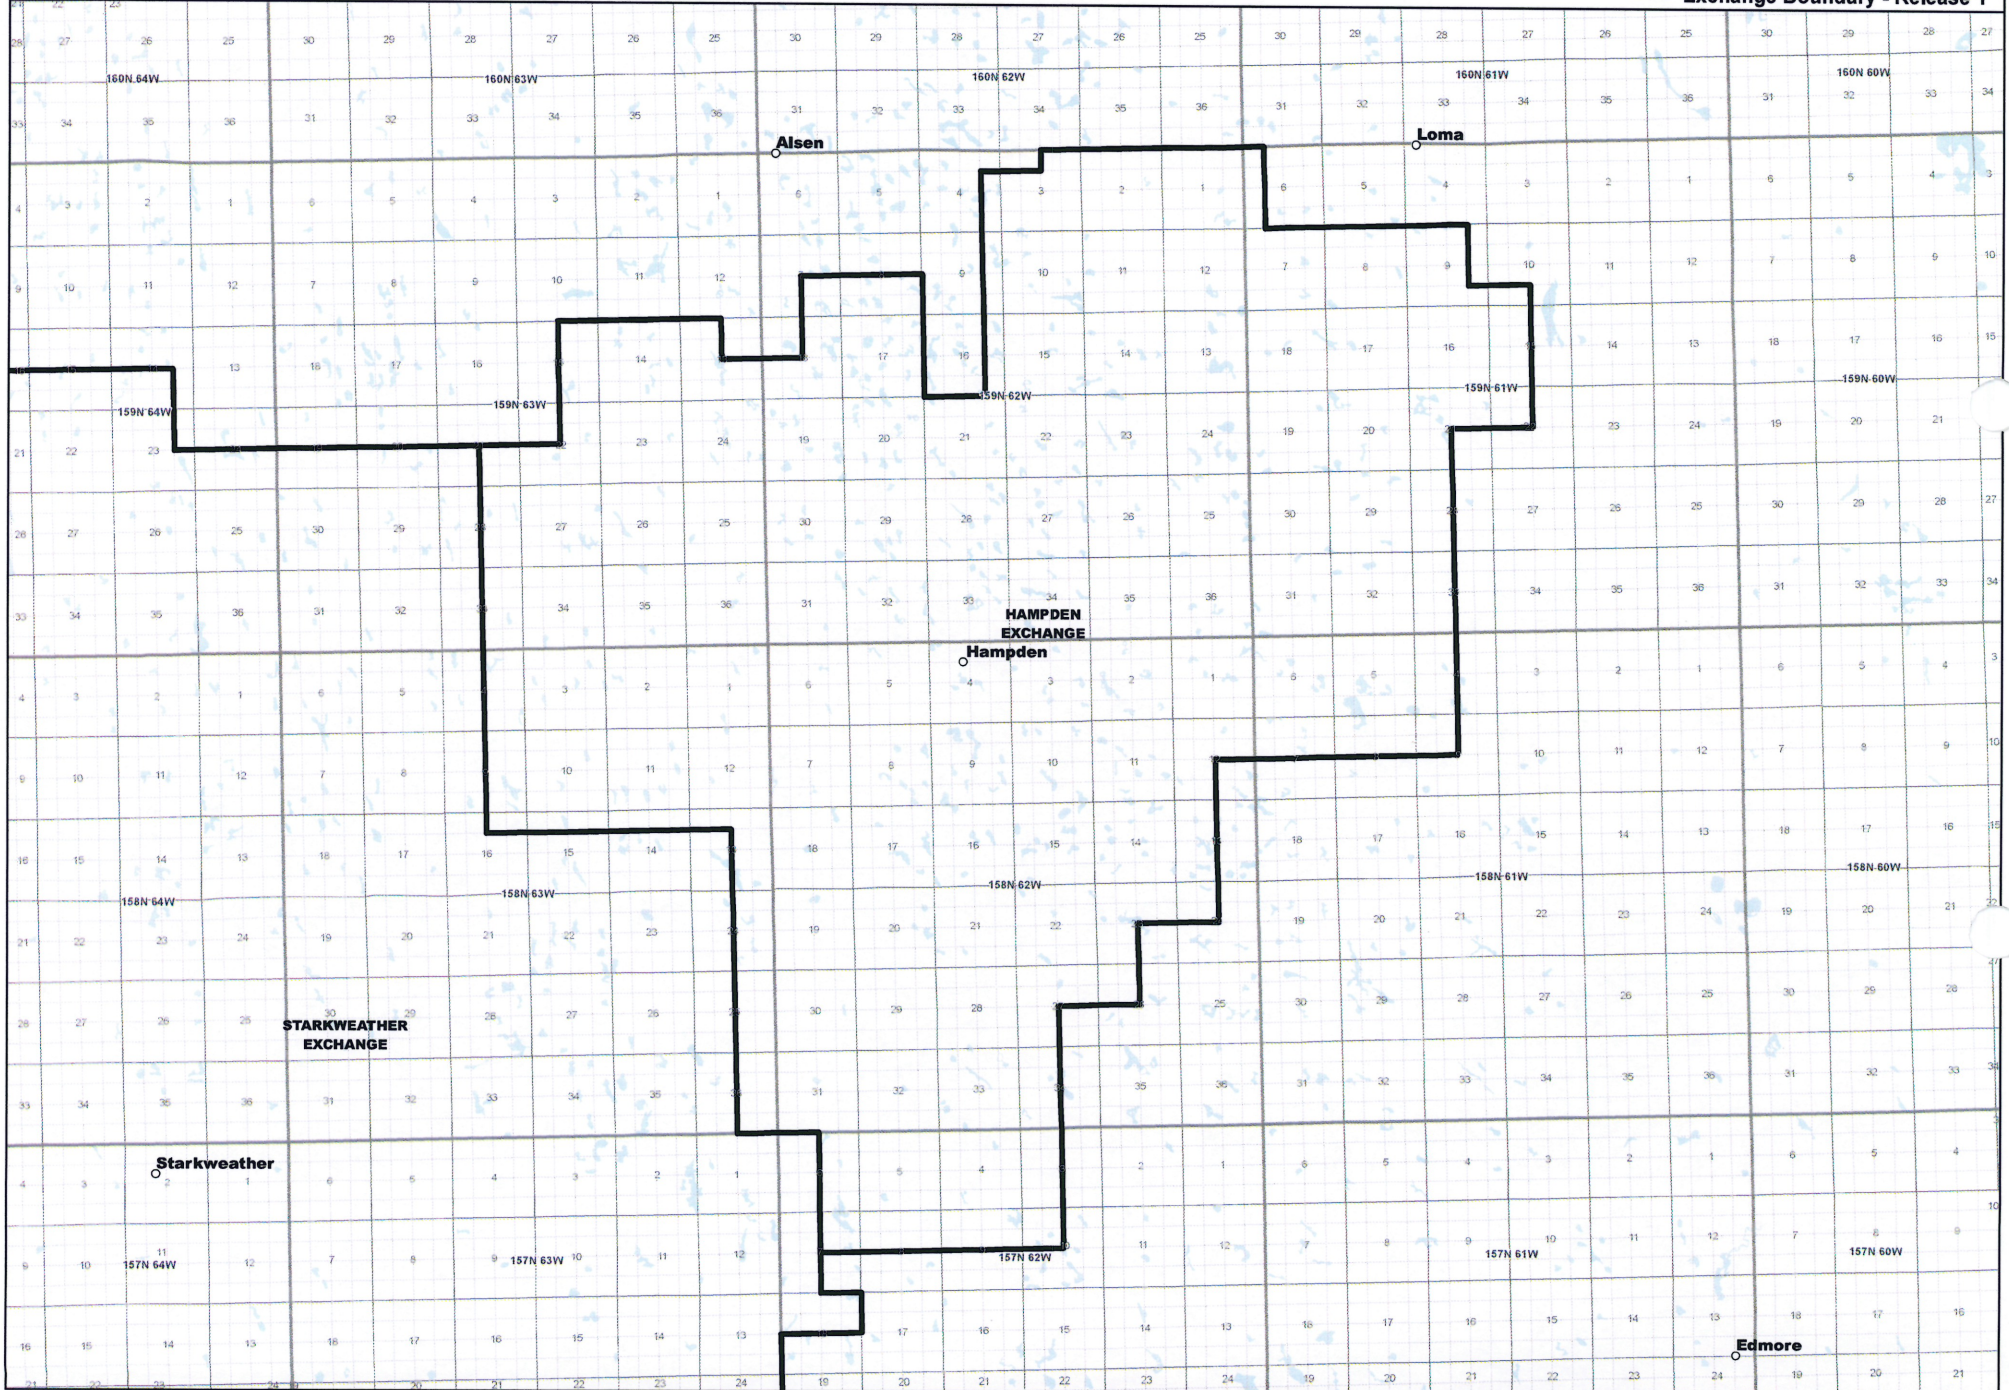

NORTH DAKOTA EXCHANGE BOUNDARY MAP
NORTH DAKOTA TELEPHONE COMPANY
HAMPDEN EXCHANGE

Date: 5/22/2013

Page 9 of 25

— Exchange Boundary - Release 1