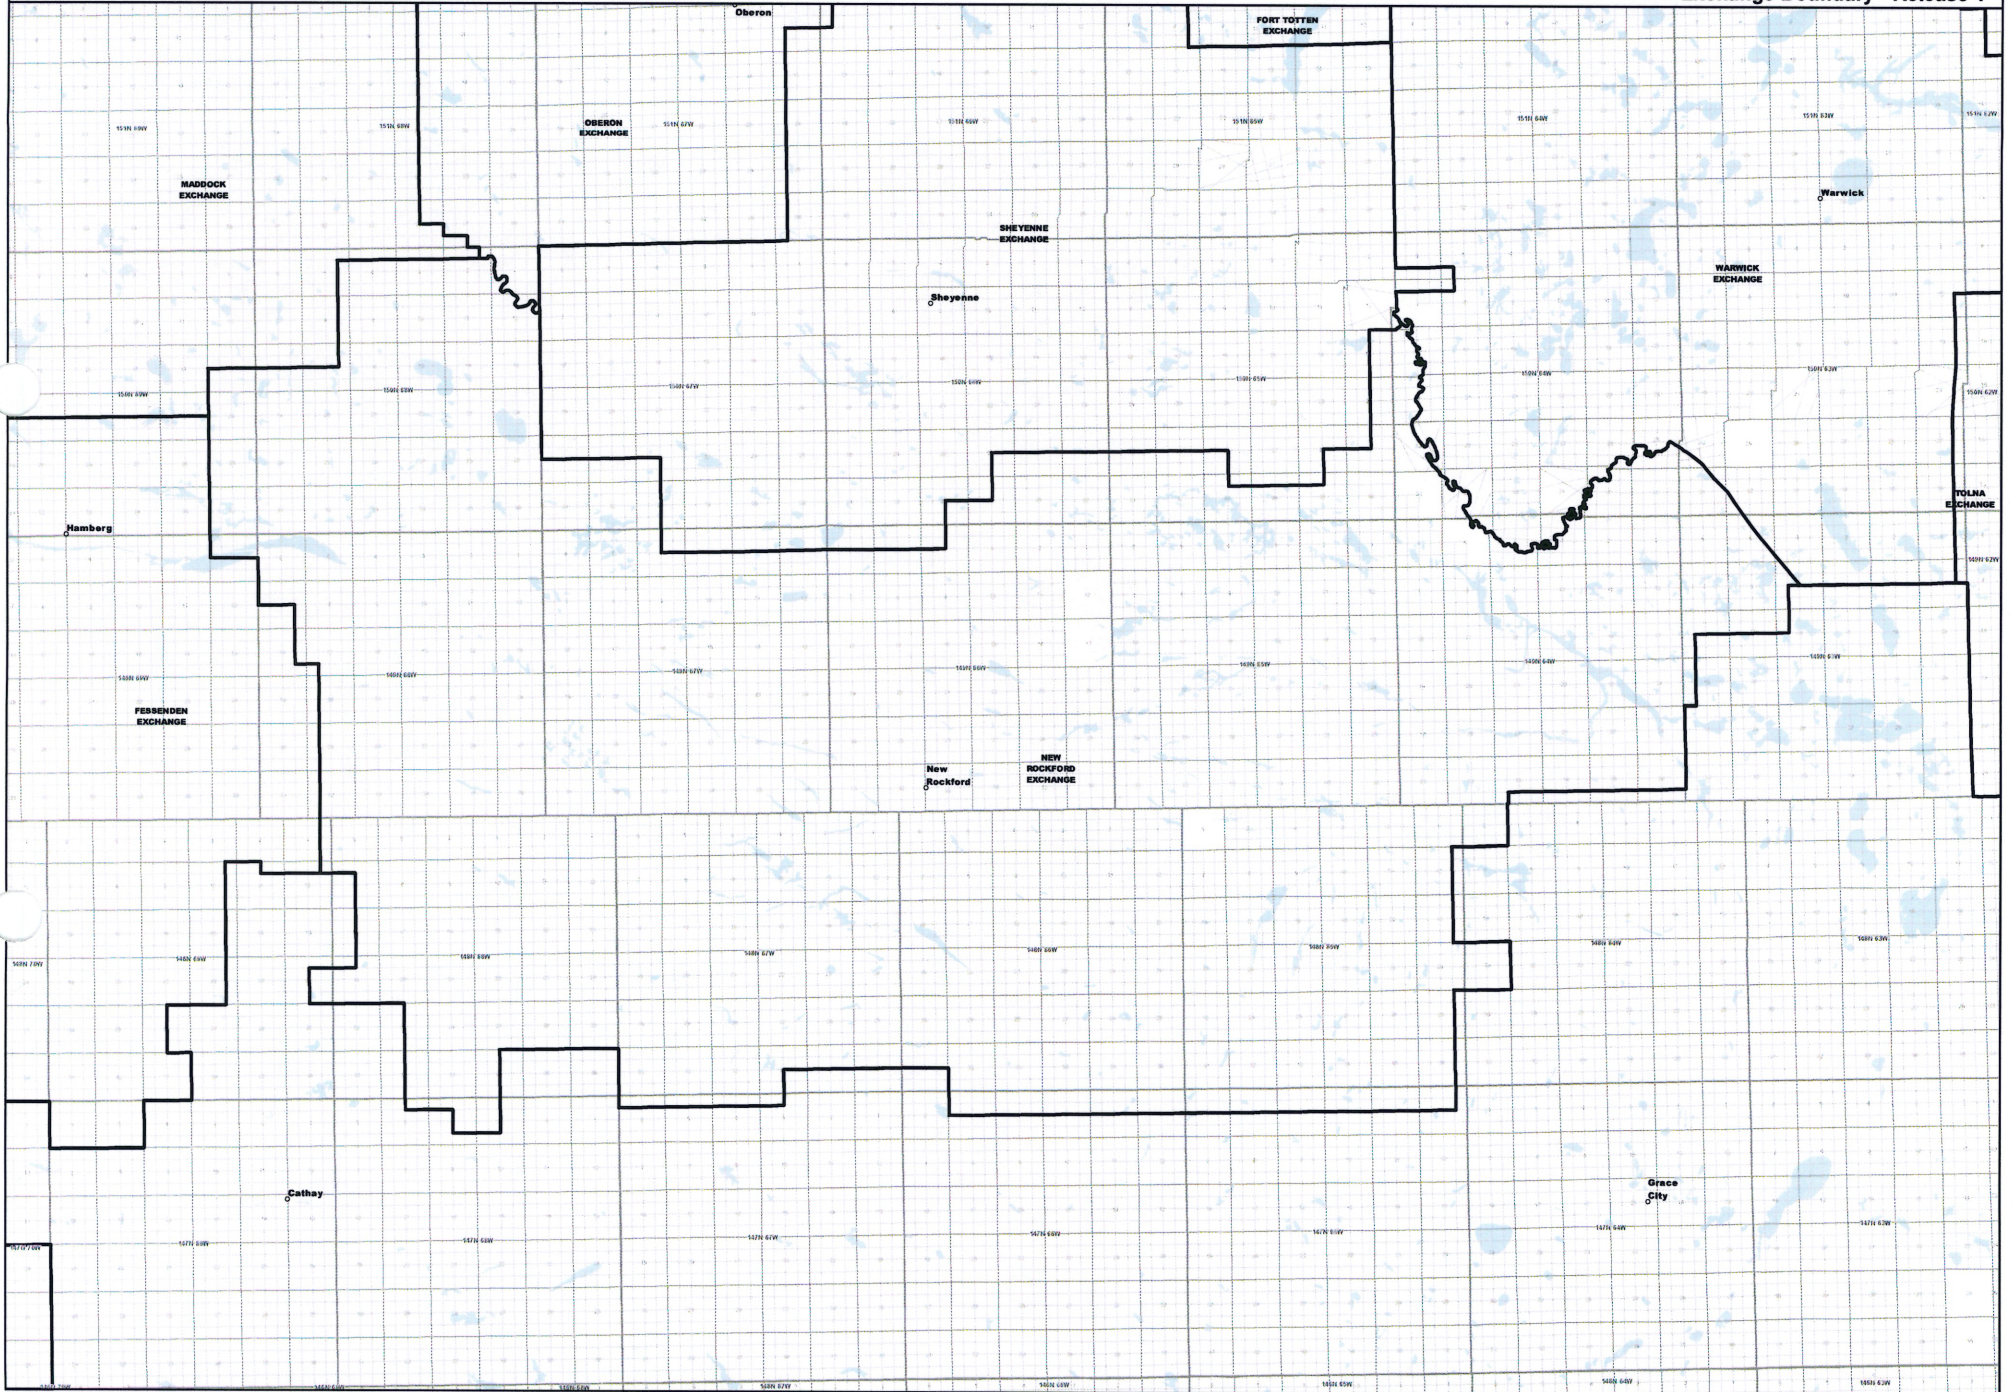

Date: 5/22/2013

Page 13 of 25

— Exchange Boundary - Release 1

**NORTH DAKOTA EXCHANGE BOUNDARY MAP**  
**NORTH DAKOTA TELEPHONE COMPANY**  
**MCVILLE EXCHANGE**

Date: 5/22/2013

Page 14 of 25

— Exchange Boundary - Release 1

**NORTH DAKOTA EXCHANGE BOUNDARY MAP**  
NORTH DAKOTA TELEPHONE COMPANY  
NEW ROCKFORD EXCHANGE

Date: 5/22/2013

Page 16 of 25

— Exchange Boundary - Release 1

**NORTH DAKOTA EXCHANGE BOUNDARY MAP**  
**NORTH DAKOTA TELEPHONE COMPANY**  
**OBERON EXCHANGE**