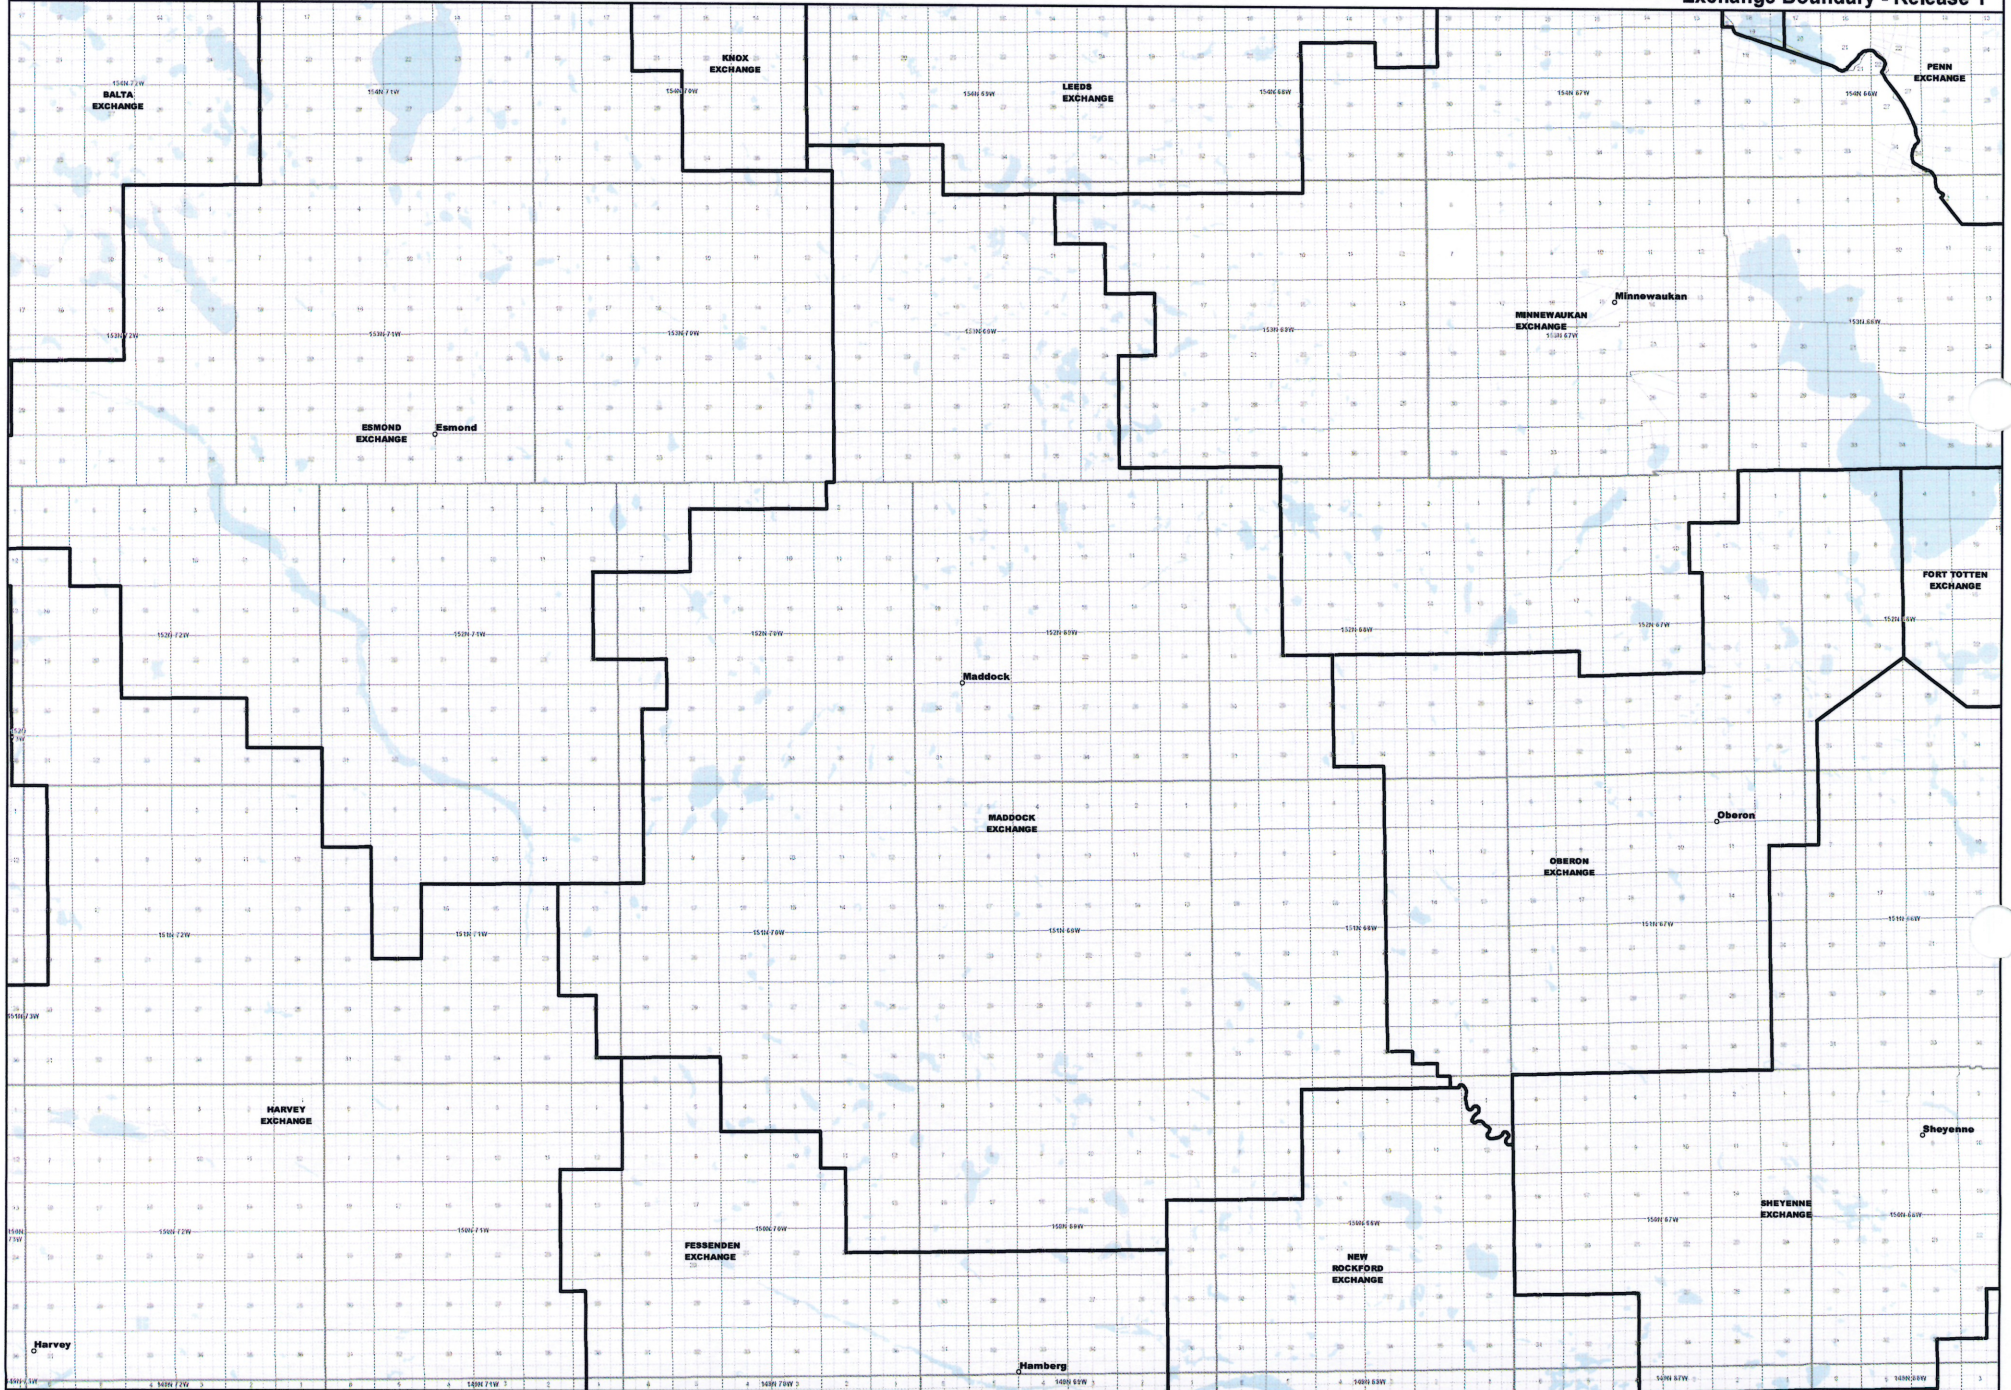

NORTH DAKOTA EXCHANGE BOUNDARY MAP
NORTH DAKOTA TELEPHONE COMPANY
MADDOCK EXCHANGE

Date: 5/22/2013

Page 13 of 25

— Exchange Boundary - Release 1