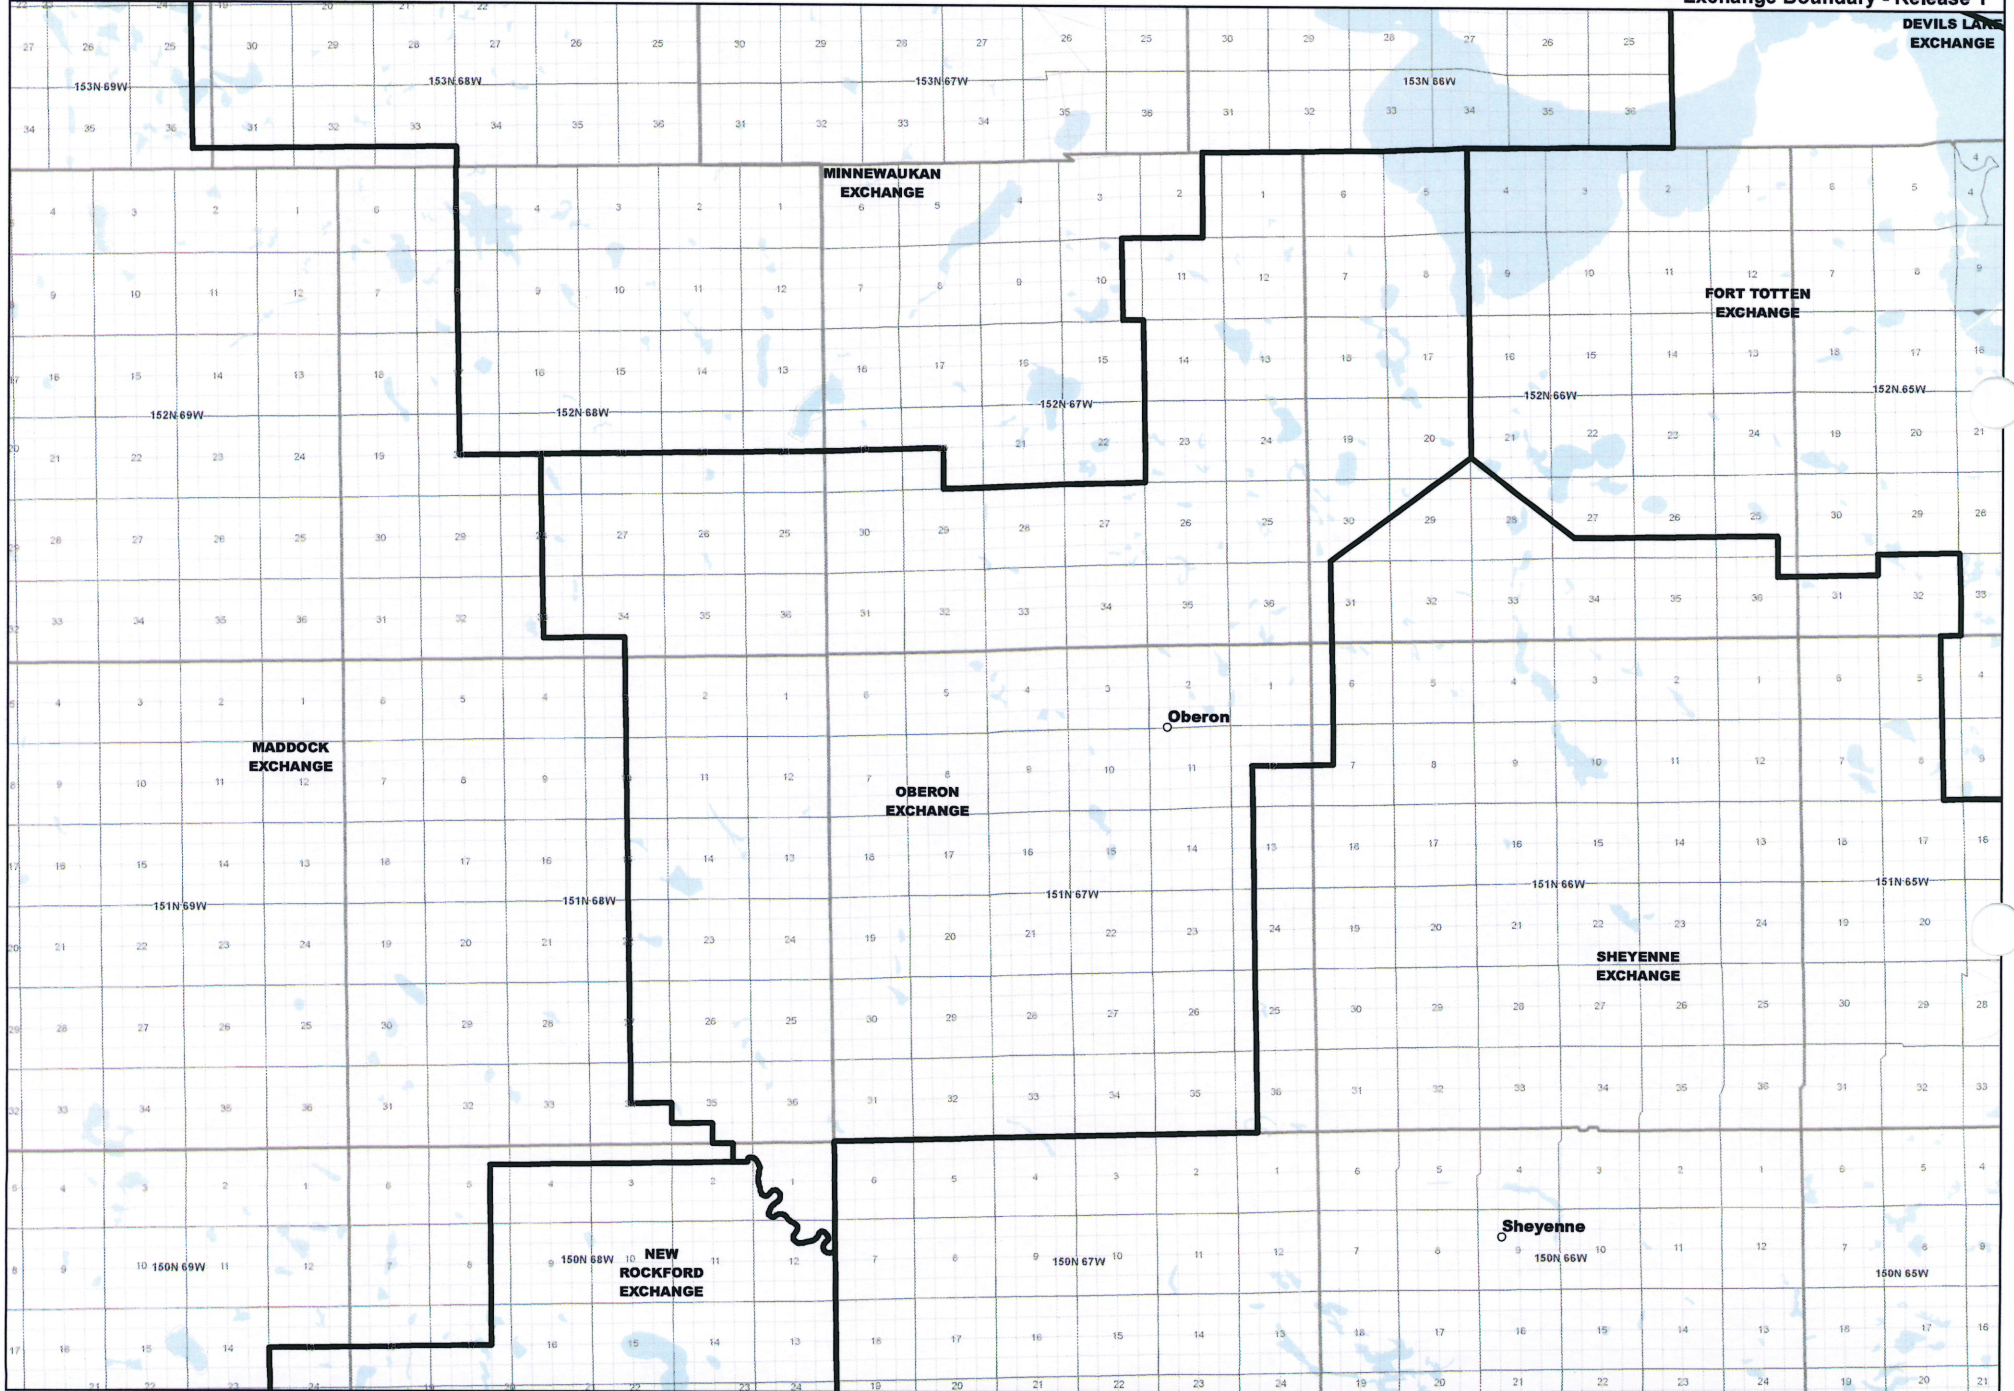

NORTH DAKOTA EXCHANGE BOUNDARY MAP
NORTH DAKOTA TELEPHONE COMPANY
OBERON EXCHANGE

Date: 5/22/2013

Page 17 of 25

— Exchange Boundary - Release 1