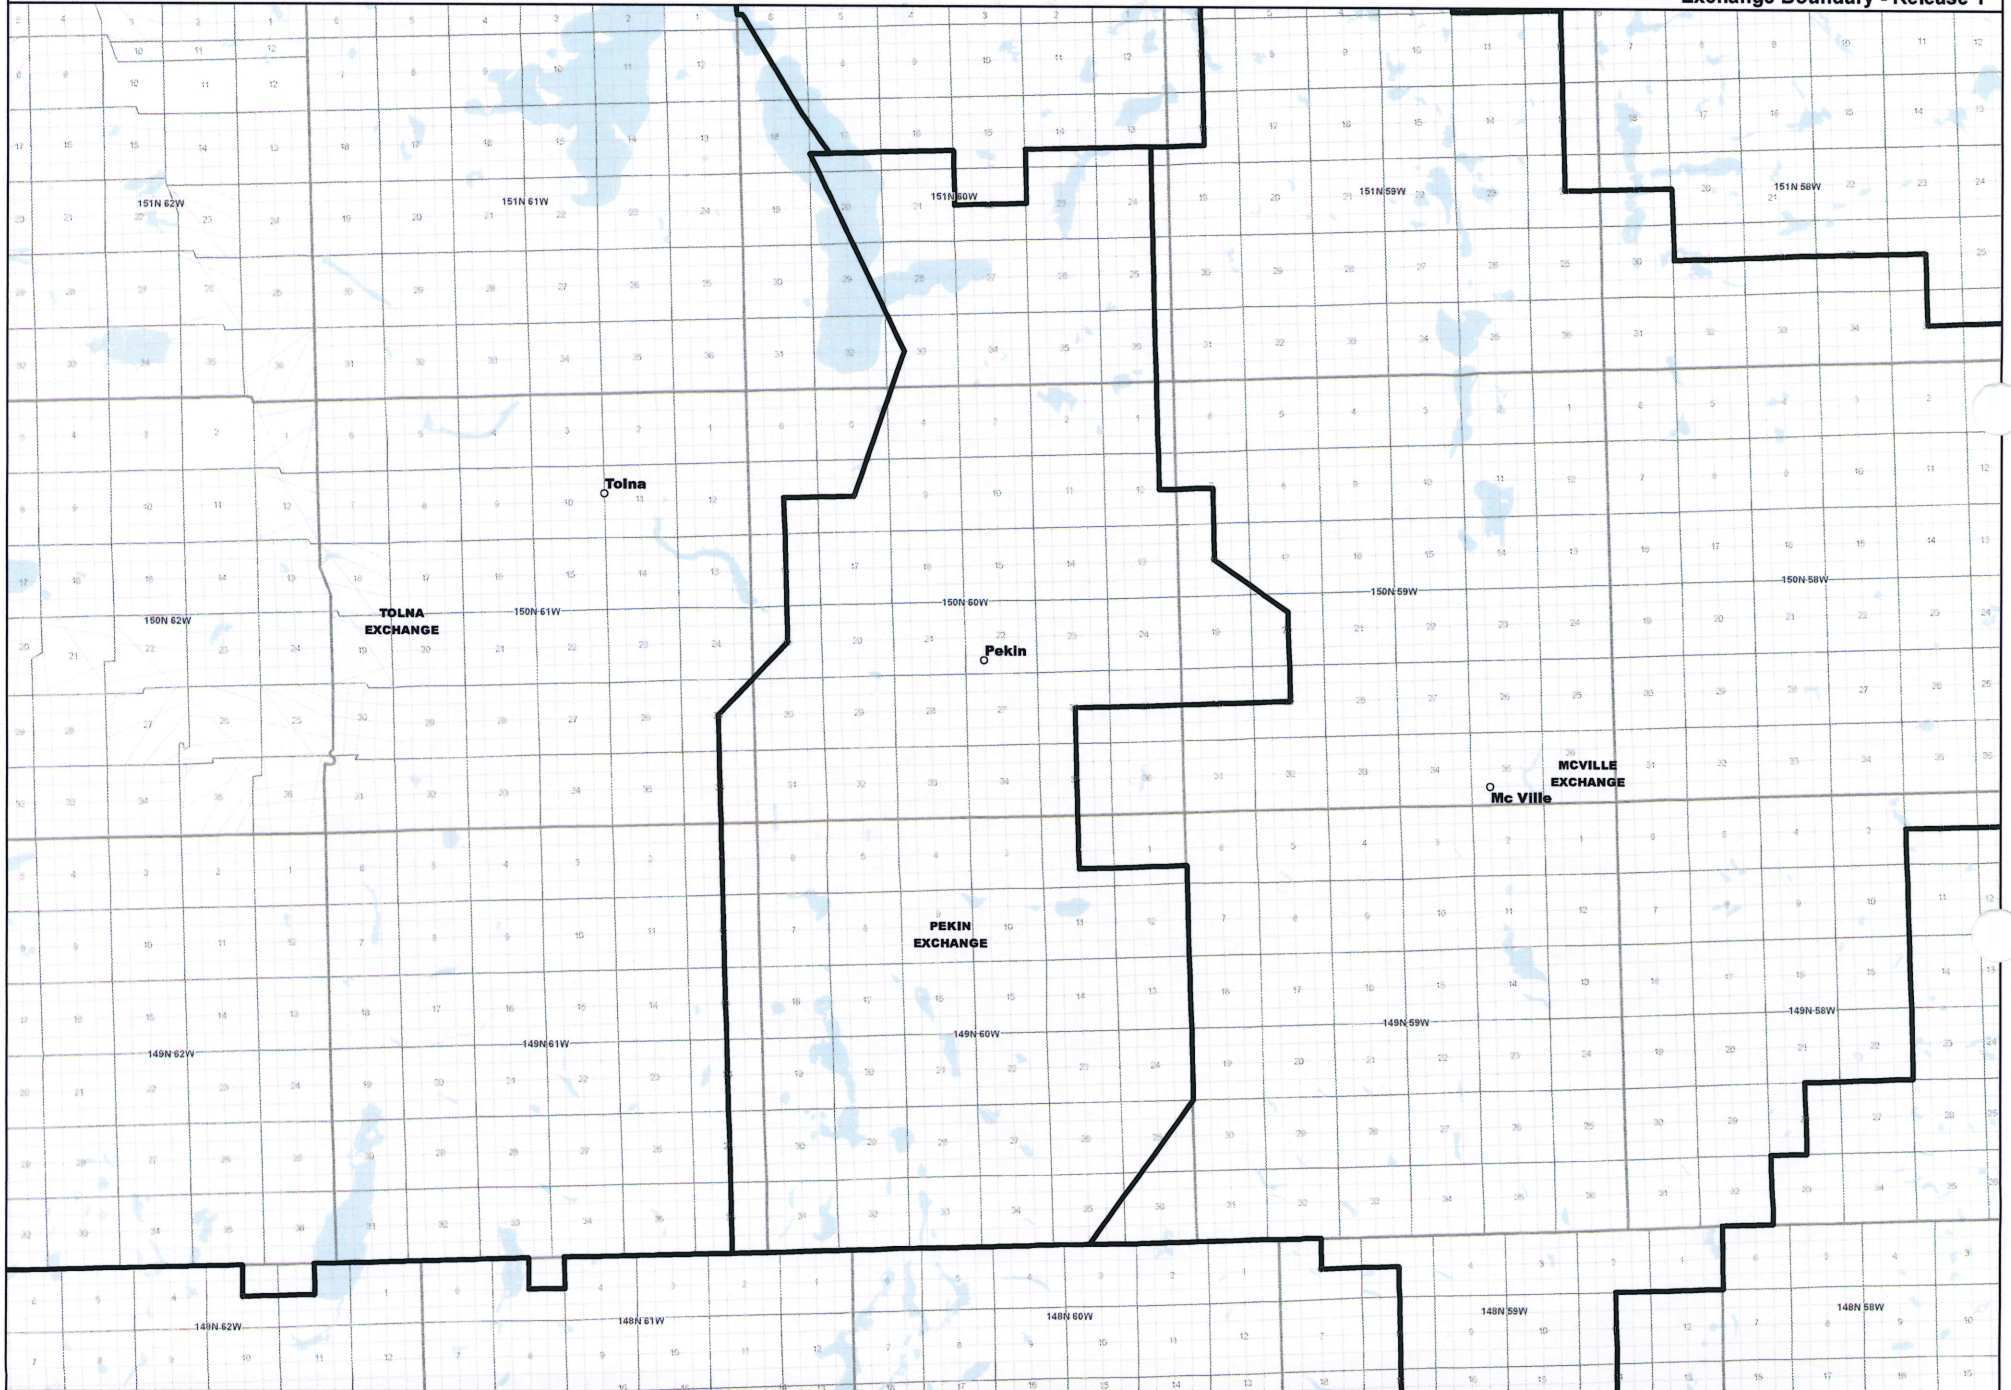

**NORTH DAKOTA EXCHANGE BOUNDARY MAP**  
NORTH DAKOTA TELEPHONE COMPANY  
NEW ROCKFORD EXCHANGE

Date: 5/22/2013

Page 16 of 25

— Exchange Boundary - Release 1

**NORTH DAKOTA EXCHANGE BOUNDARY MAP**  
**NORTH DAKOTA TELEPHONE COMPANY**  
**OBERON EXCHANGE**

Date: 5/22/2013

Page 17 of 25

— Exchange Boundary - Release 1

**NORTH DAKOTA EXCHANGE BOUNDARY MAP**  
**NORTH DAKOTA TELEPHONE COMPANY**  
**PEKIN EXCHANGE**

Date: 5/22/2013

Page 18 of 25

— Exchange Boundary - Release 1