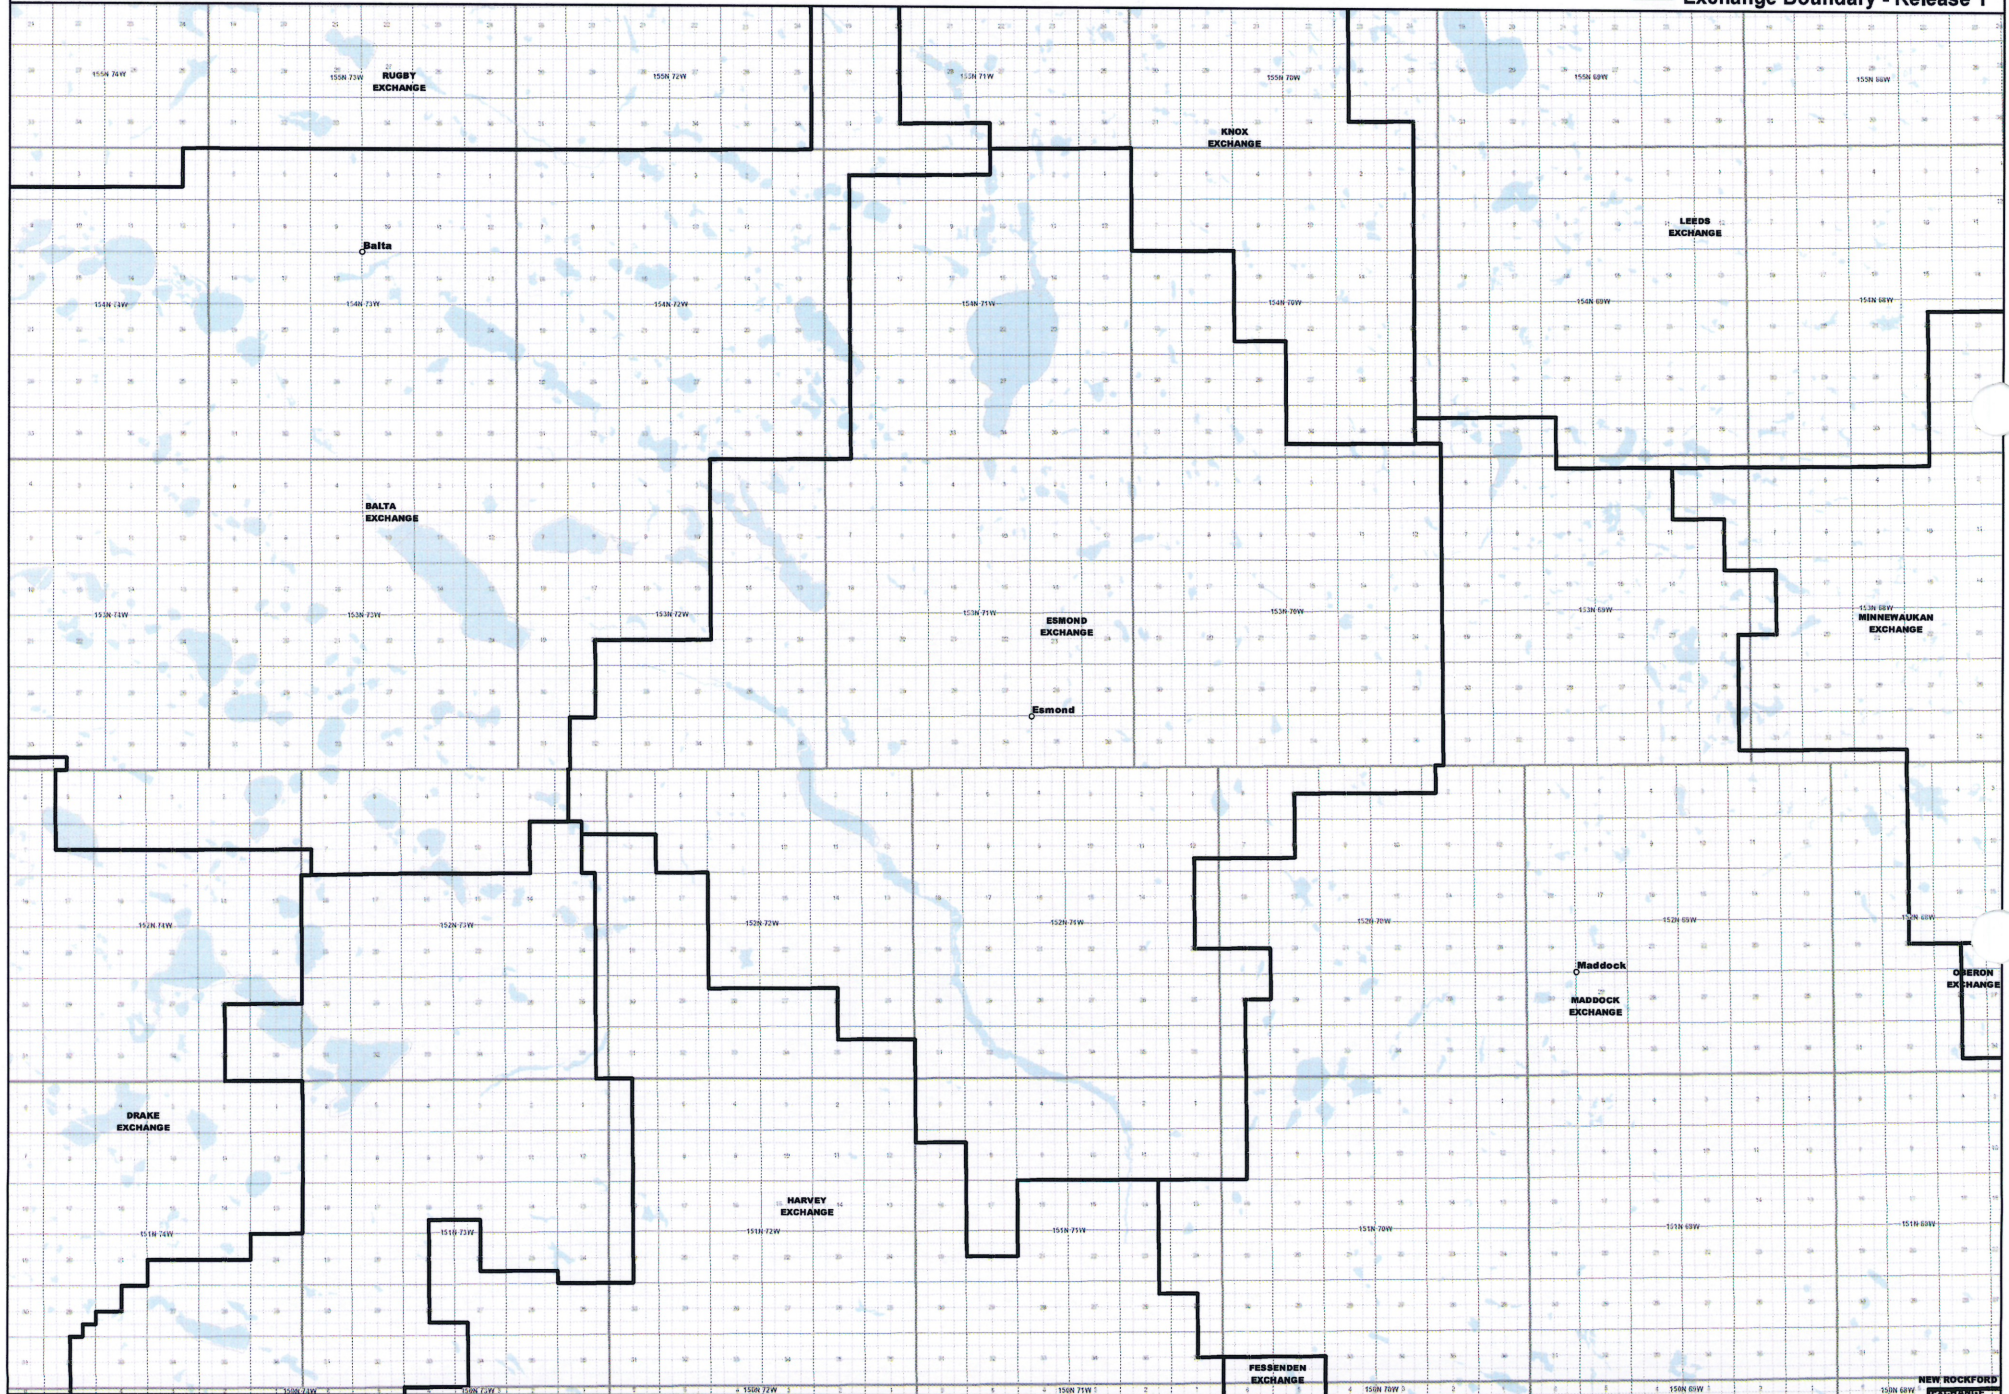

NORTH DAKOTA EXCHANGE BOUNDARY MAP
NORTH DAKOTA TELEPHONE COMPANY
ESMOND EXCHANGE

Date: 5/22/2013

Page 6 of 25

— Exchange Boundary - Release 1