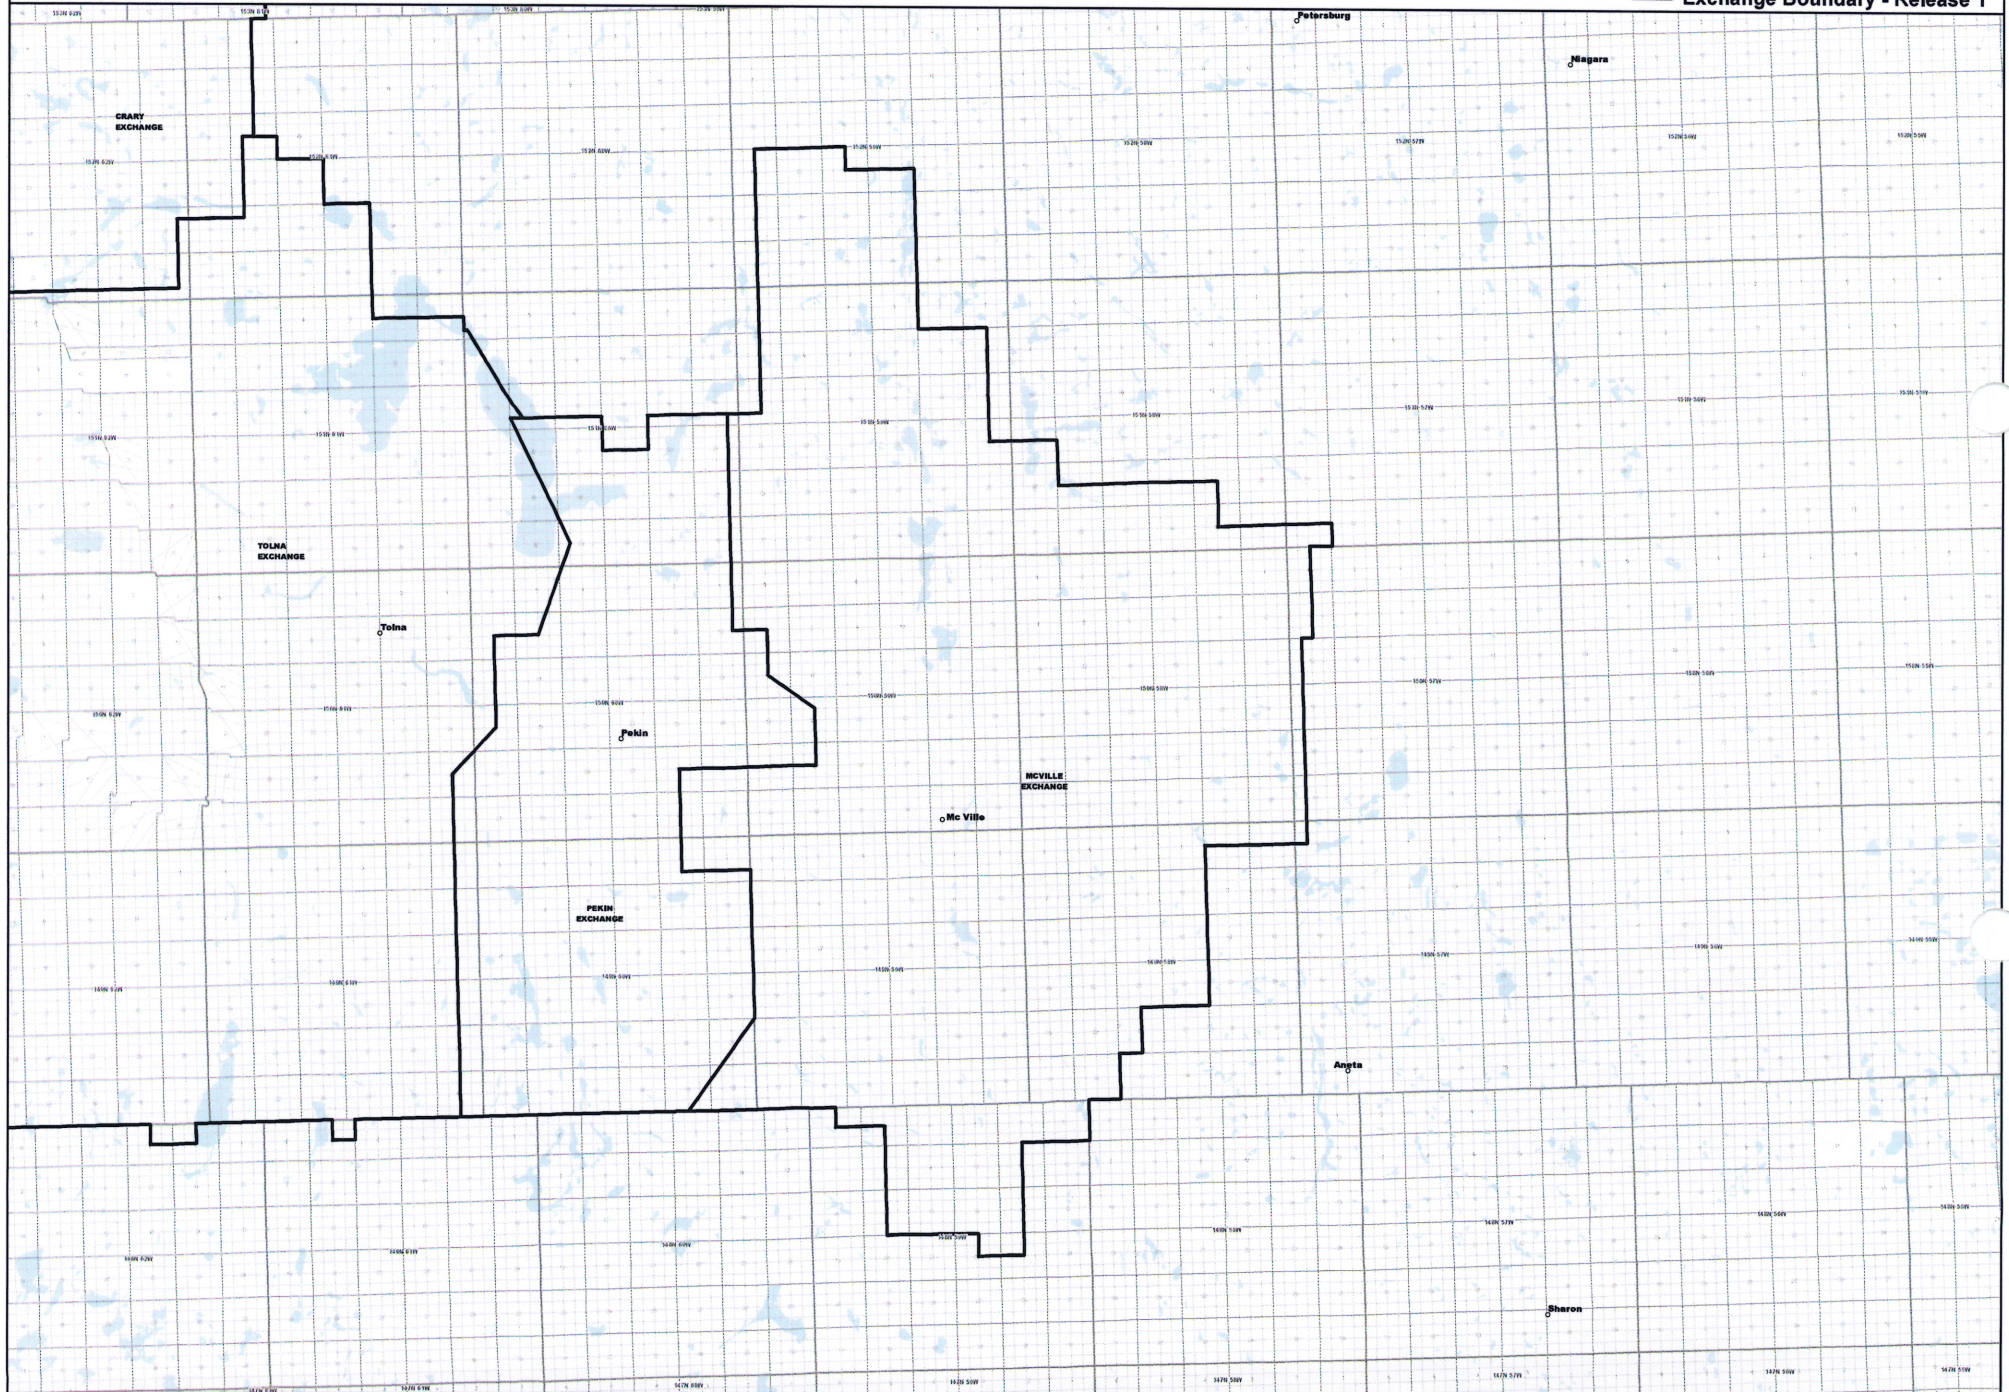

Date: 5/22/2013

Page 13 of 25

— Exchange Boundary - Release 1

**NORTH DAKOTA EXCHANGE BOUNDARY MAP**  
**NORTH DAKOTA TELEPHONE COMPANY**  
**MCVILLE EXCHANGE**

Date: 5/22/2013

Page 14 of 25

— Exchange Boundary - Release 1

**NORTH DAKOTA EXCHANGE BOUNDARY MAP**  
NORTH DAKOTA TELEPHONE COMPANY  
NEW ROCKFORD EXCHANGE

Date: 5/22/2013

Page 16 of 25

— Exchange Boundary - Release 1

**NORTH DAKOTA EXCHANGE BOUNDARY MAP**  
**NORTH DAKOTA TELEPHONE COMPANY**  
**OBERON EXCHANGE**