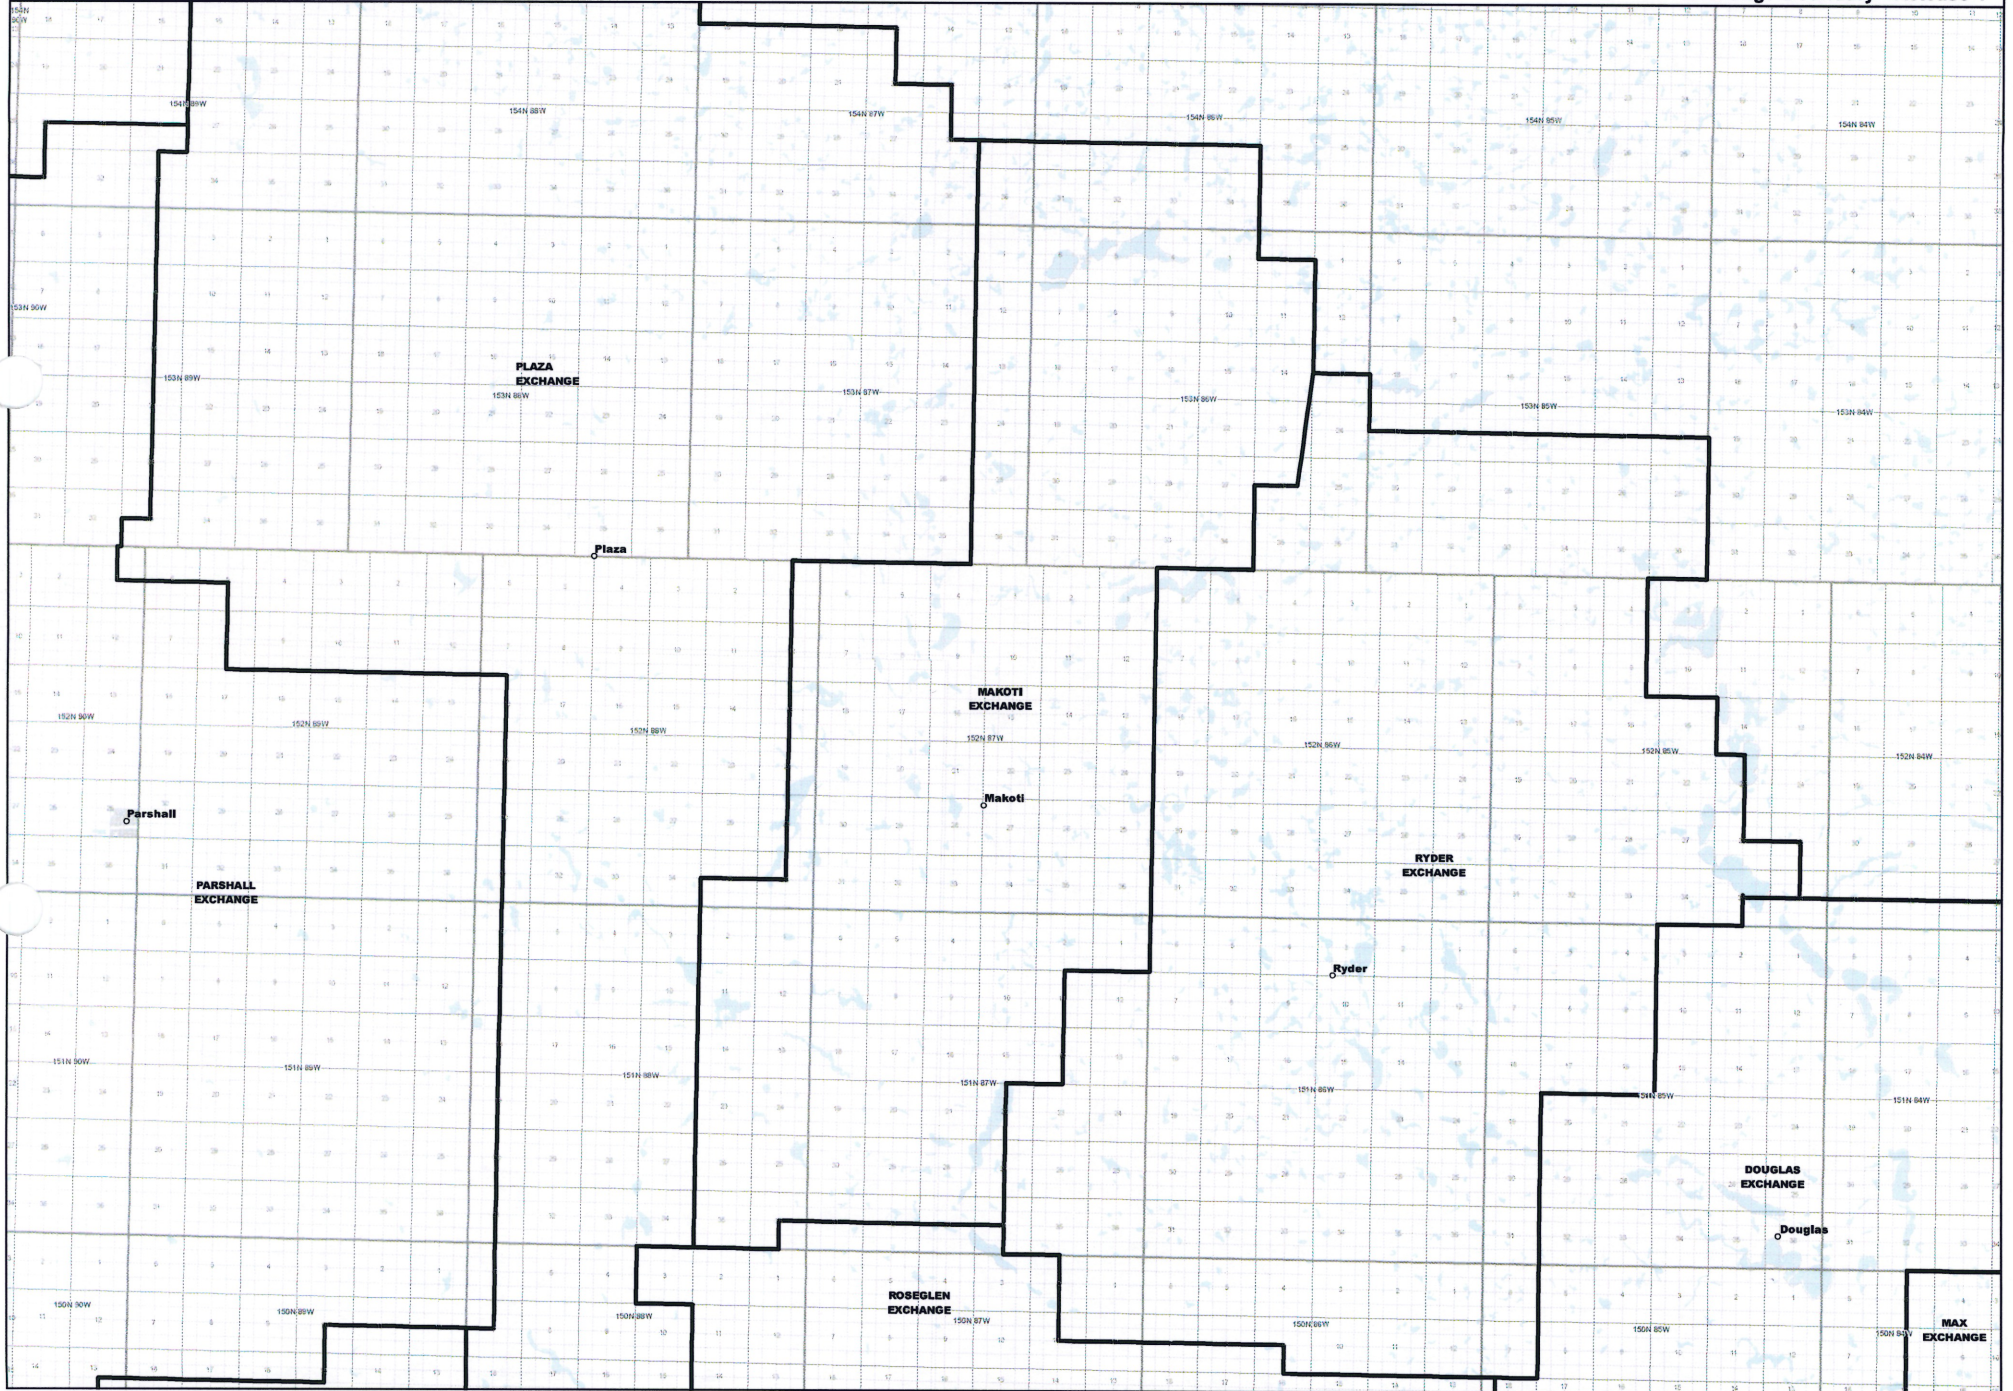

Date: 5/22/2013

Page 6 of 20

— Exchange Boundary - Release 1

NORTH DAKOTA EXCHANGE BOUNDARY MAP
RESERVATION TELEPHONE COOPERATIVE
MAKOTI EXCHANGE

Date: 5/22/2013

Page 8 of 20

— Exchange Boundary - Release 1

NORTH DAKOTA EXCHANGE BOUNDARY MAP
RESERVATION TELEPHONE COOPERATIVE
MAX EXCHANGE

Date: 5/22/2013

Page 10 of 20

— Exchange Boundary - Release 1

NORTH DAKOTA EXCHANGE BOUNDARY MAP
RESERVATION TELEPHONE COOPERATIVE
NEW TOWN EXCHANGE