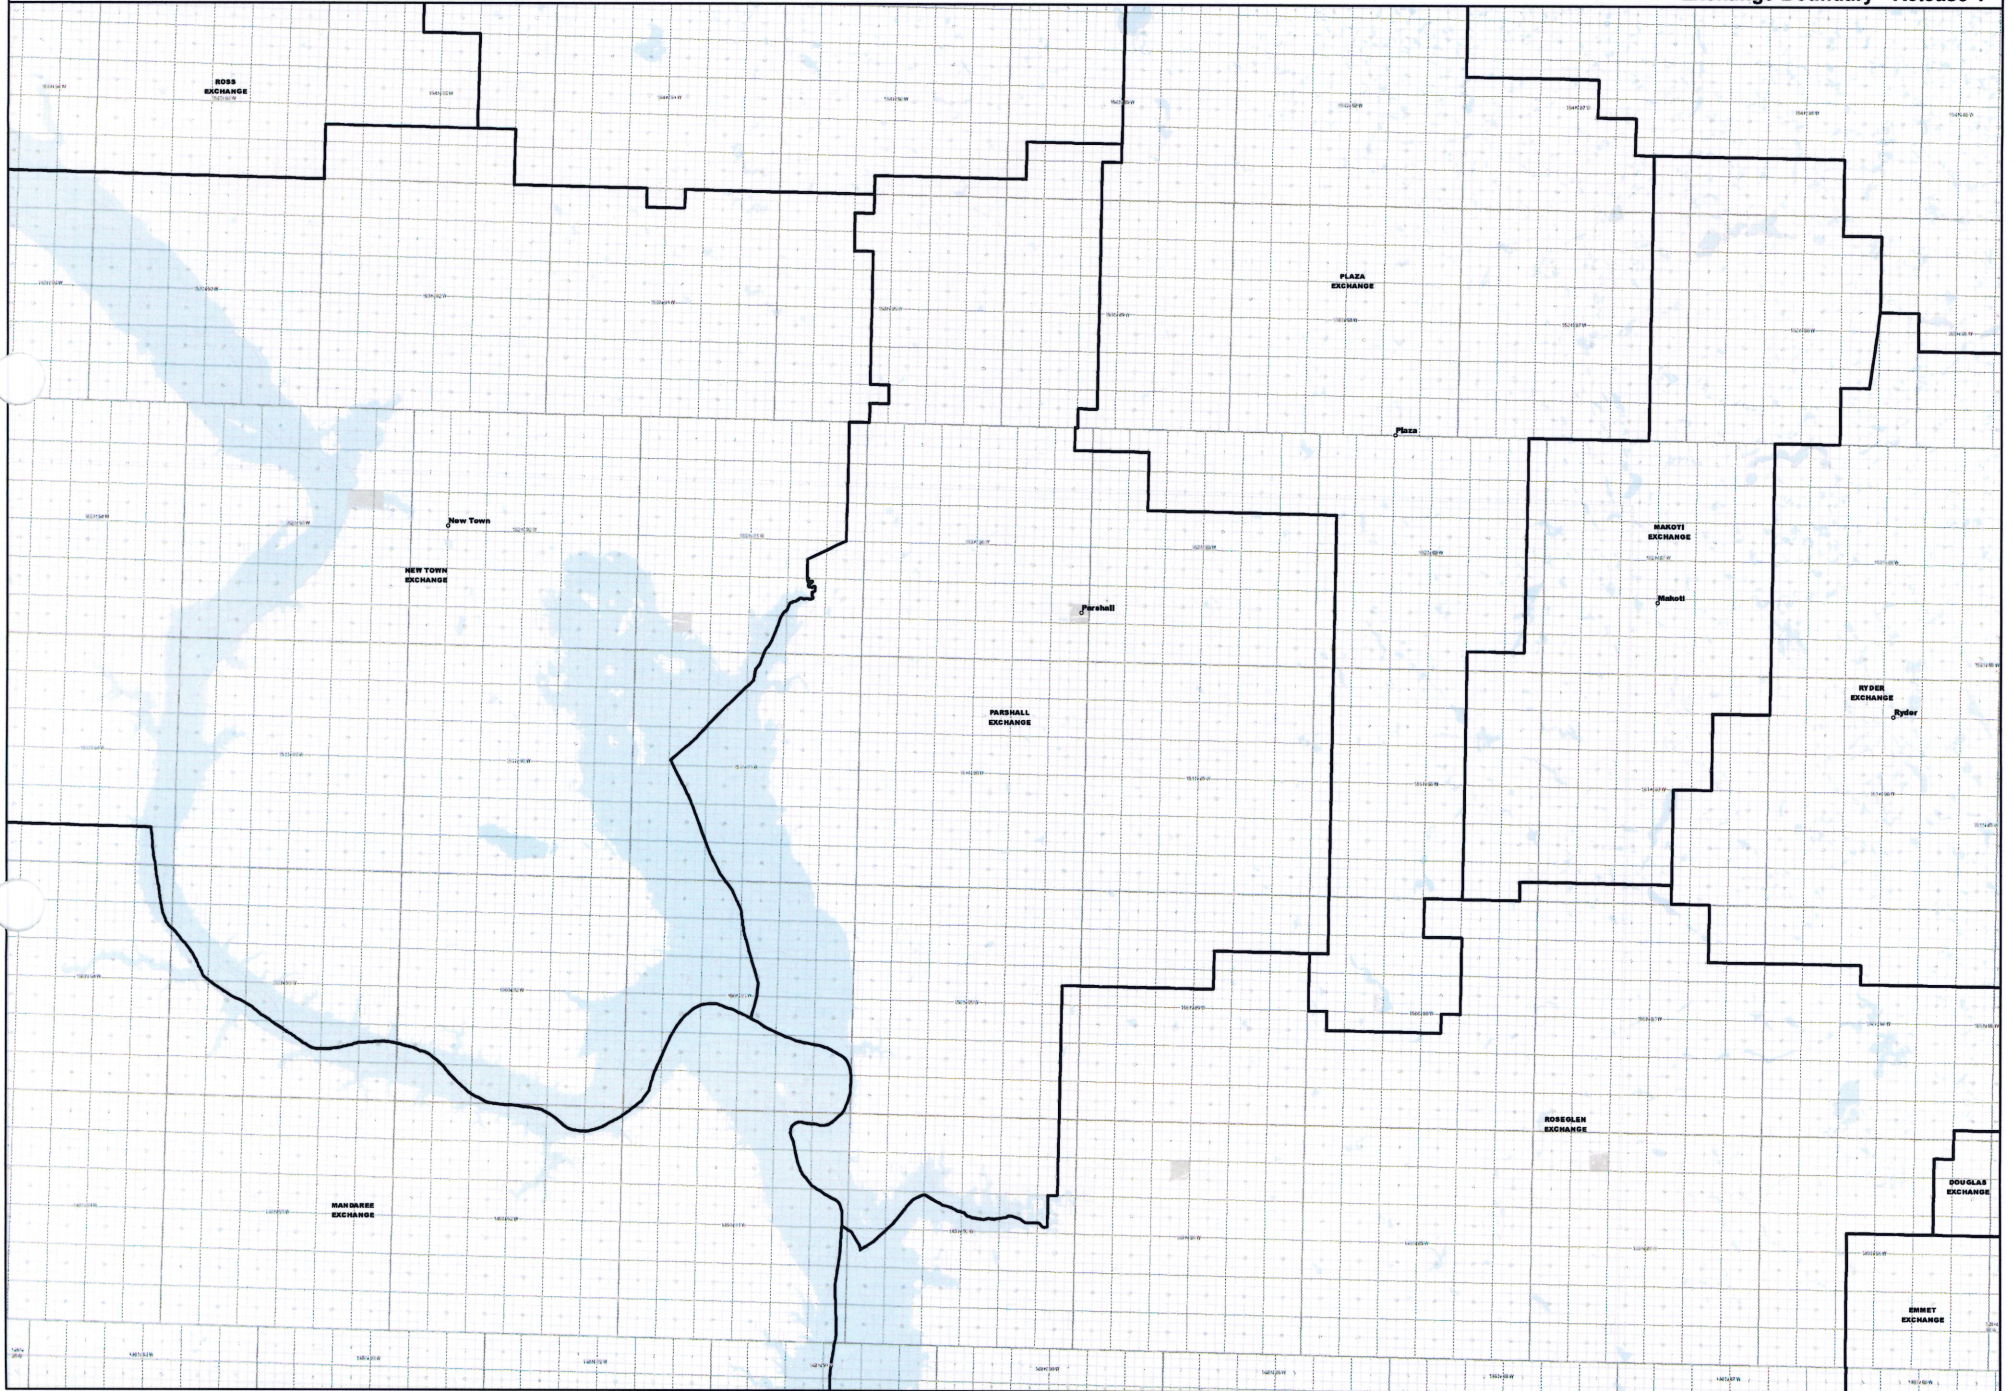

NORTH DAKOTA EXCHANGE BOUNDARY MAP
RESERVATION TELEPHONE COOPERATIVE
PARSHALL EXCHANGE

Date: 5/22/2013

Page 13 of 20

— Exchange Boundary - Release 1