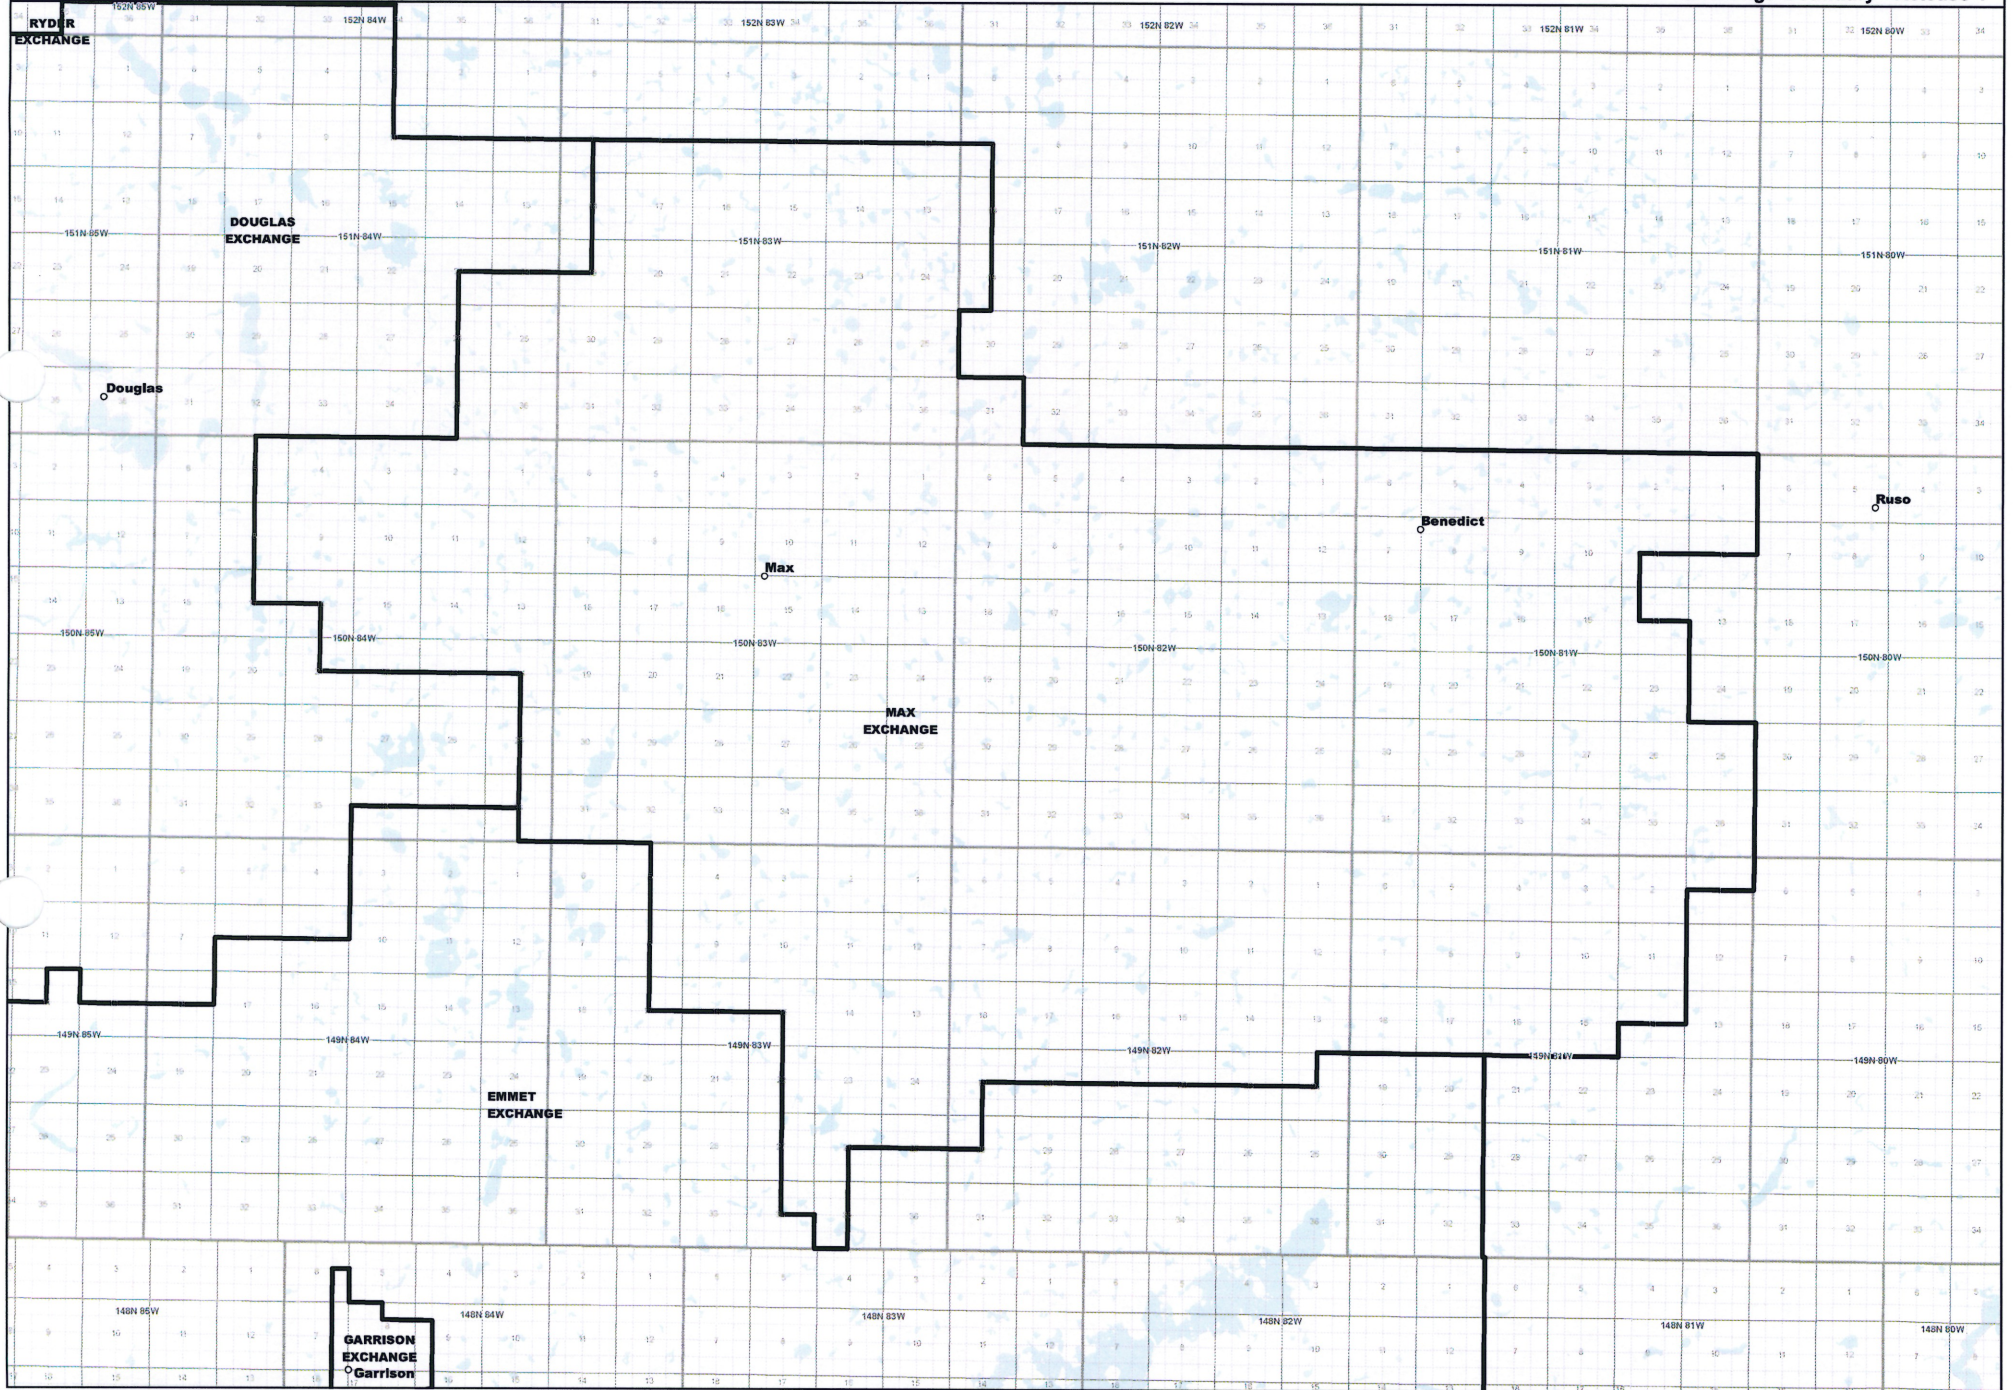

NORTH DAKOTA EXCHANGE BOUNDARY MAP
RESERVATION TELEPHONE COOPERATIVE
MAX EXCHANGE

Date: 5/22/2013

Page 10 of 20

— Exchange Boundary - Release 1

NORTH DAKOTA EXCHANGE BOUNDARY MAP
RESERVATION TELEPHONE COOPERATIVE
NEW TOWN EXCHANGE