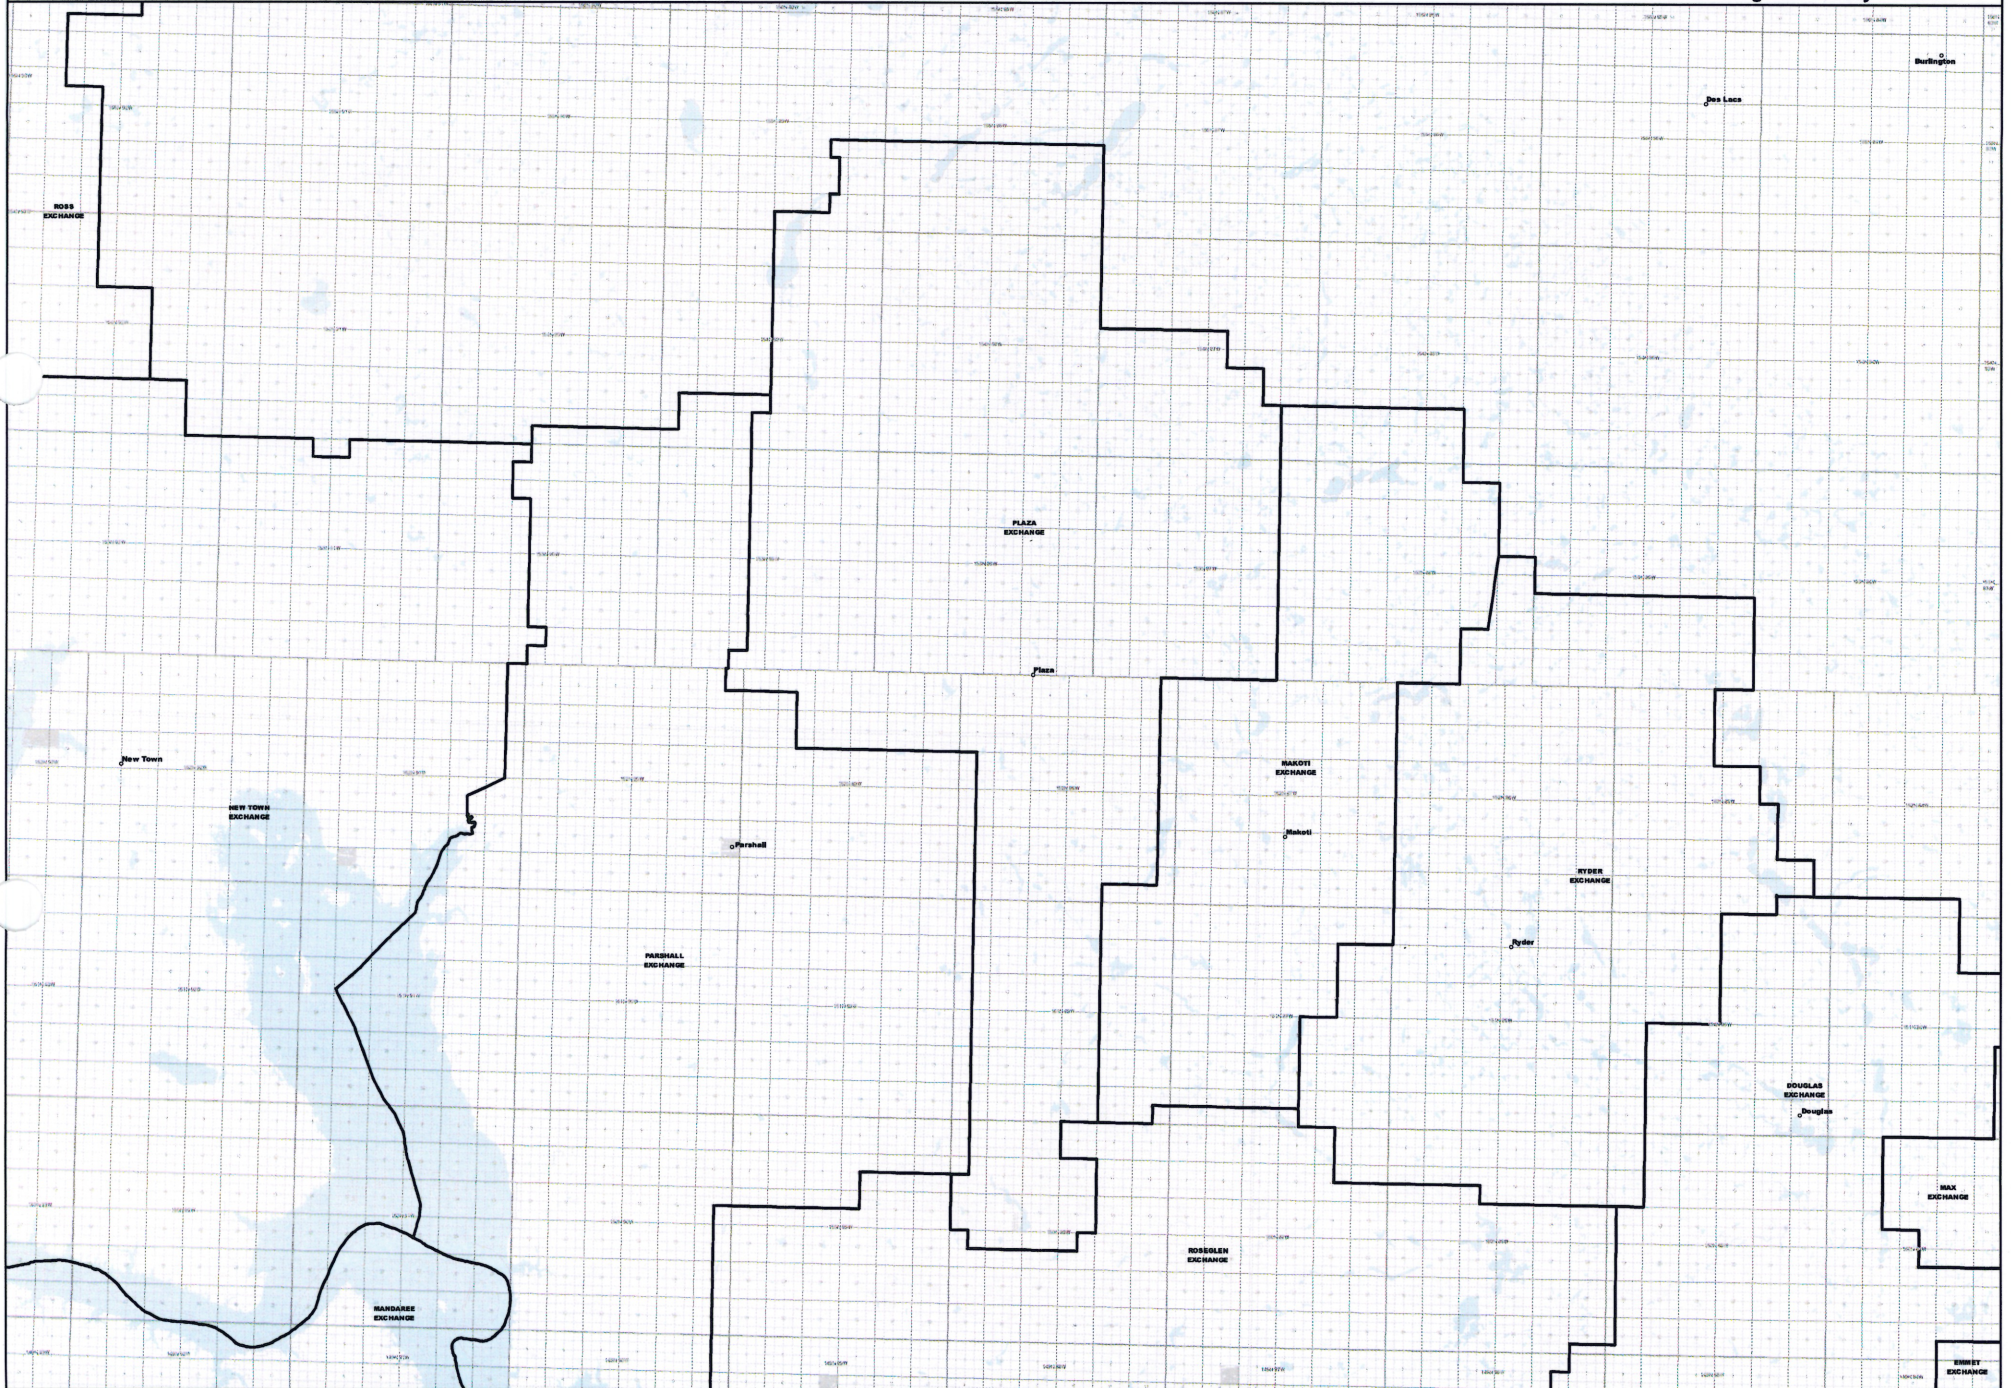

NORTH DAKOTA EXCHANGE BOUNDARY MAP
RESERVATION TELEPHONE COOPERATIVE
PARSHALL EXCHANGE

Date: 5/22/2013

Page 13 of 20

— Exchange Boundary - Release 1

NORTH DAKOTA EXCHANGE BOUNDARY MAP
RESERVATION TELEPHONE COOPERATIVE
PLAZA EXCHANGE

Date: 5/22/2013

Page 14 of 20

— Exchange Boundary - Release 1

NORTH DAKOTA EXCHANGE BOUNDARY MAP
RESERVATION TELEPHONE COOPERATIVE
ROSEGLLEN EXCHANGE

Date: 5/22/2013

Page 15 of 20

— Exchange Boundary - Release 1