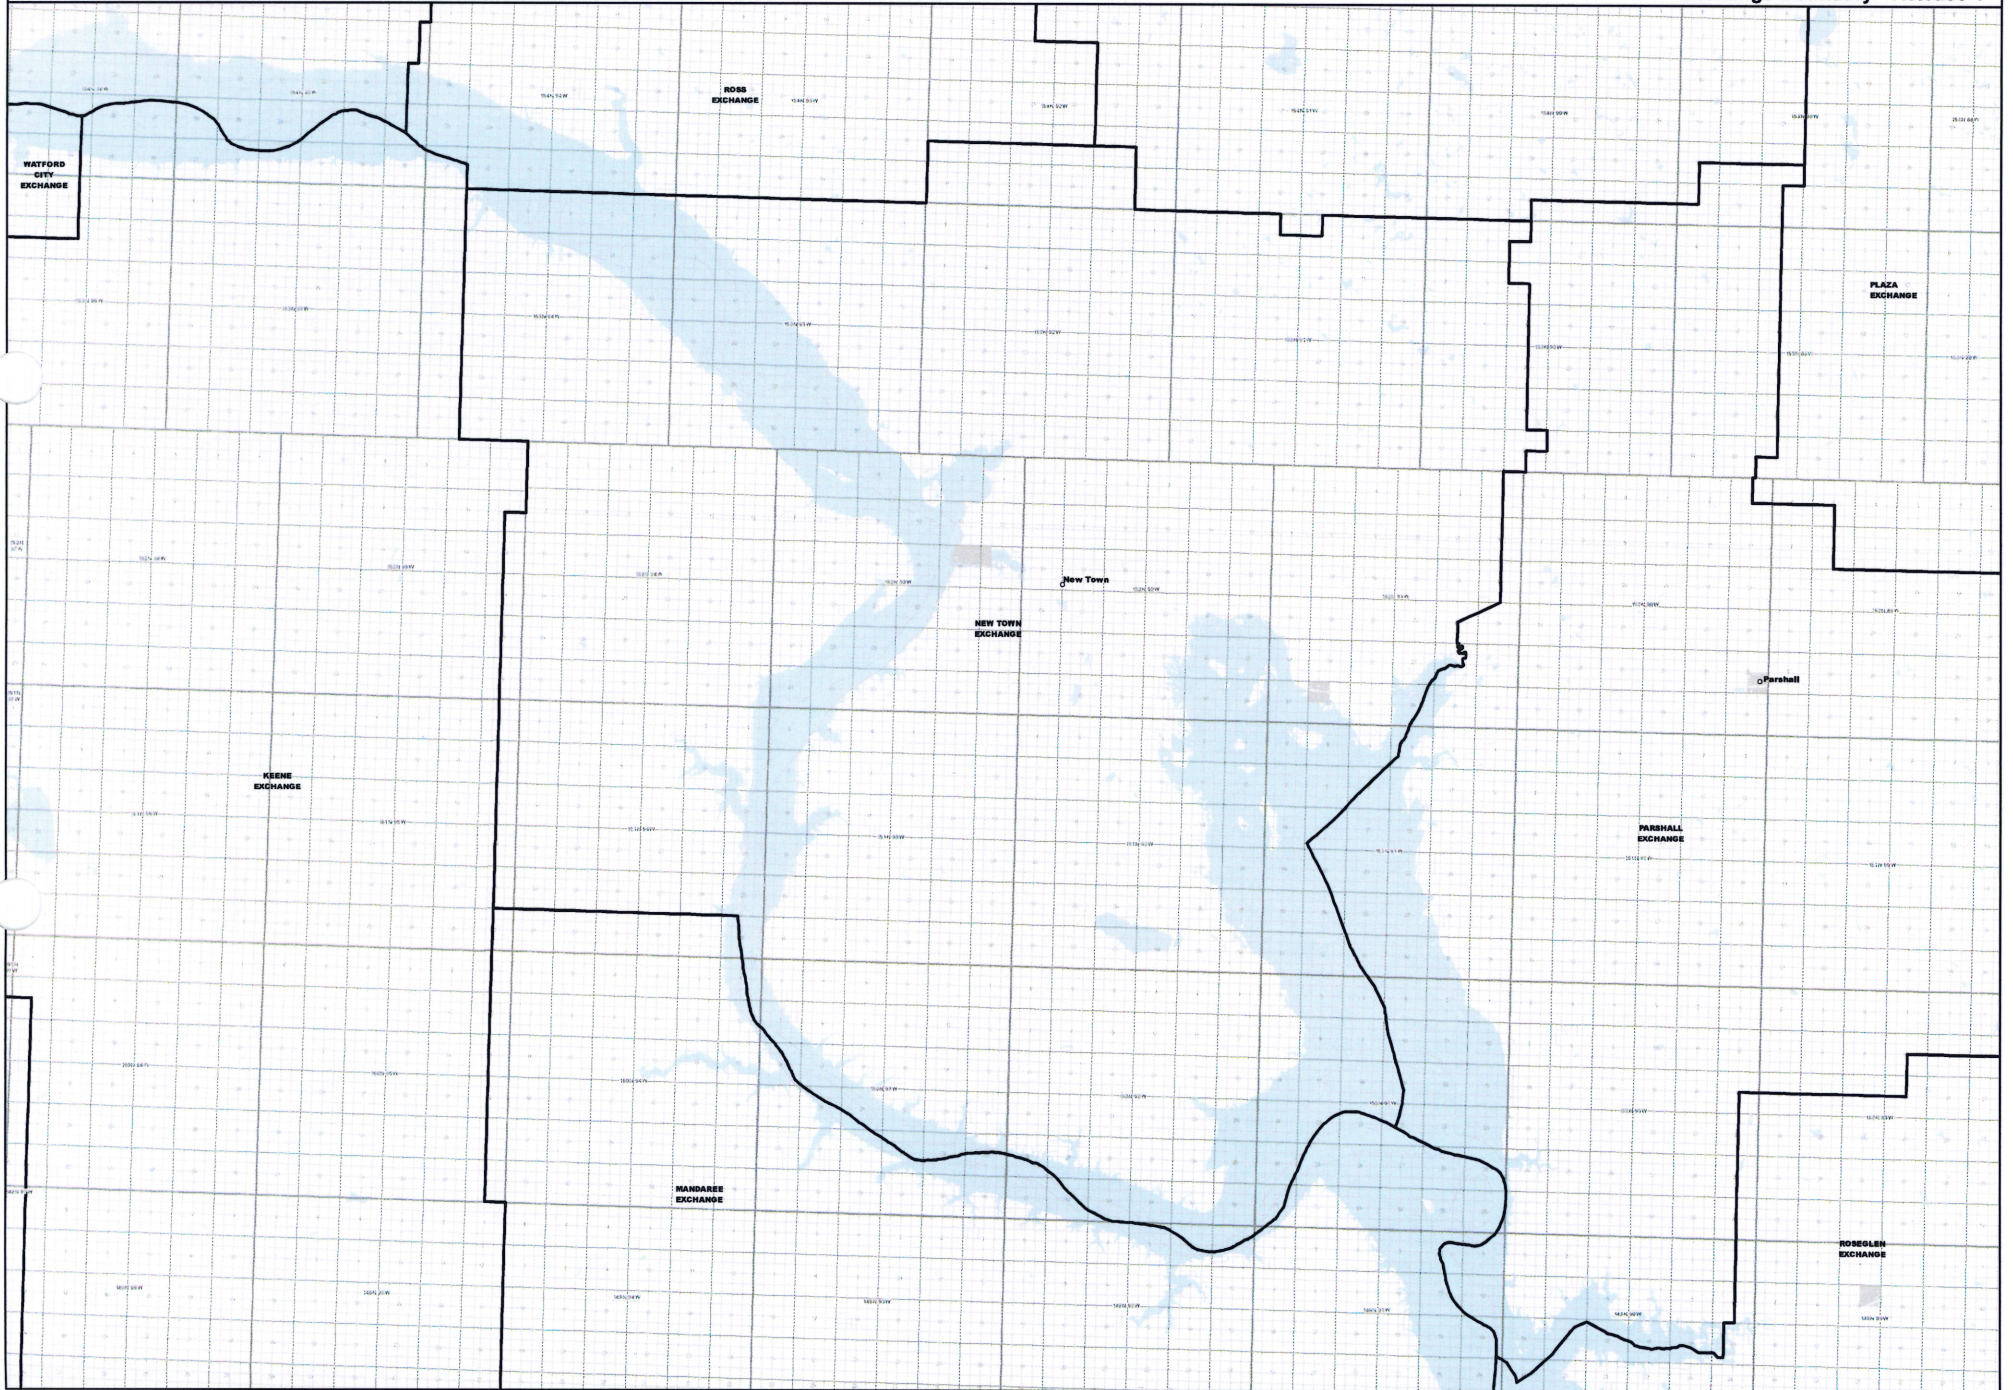

NORTH DAKOTA EXCHANGE BOUNDARY MAP
RESERVATION TELEPHONE COOPERATIVE
NEW TOWN EXCHANGE

Date: 5/22/2013

Page 11 of 20

— Exchange Boundary - Release 1