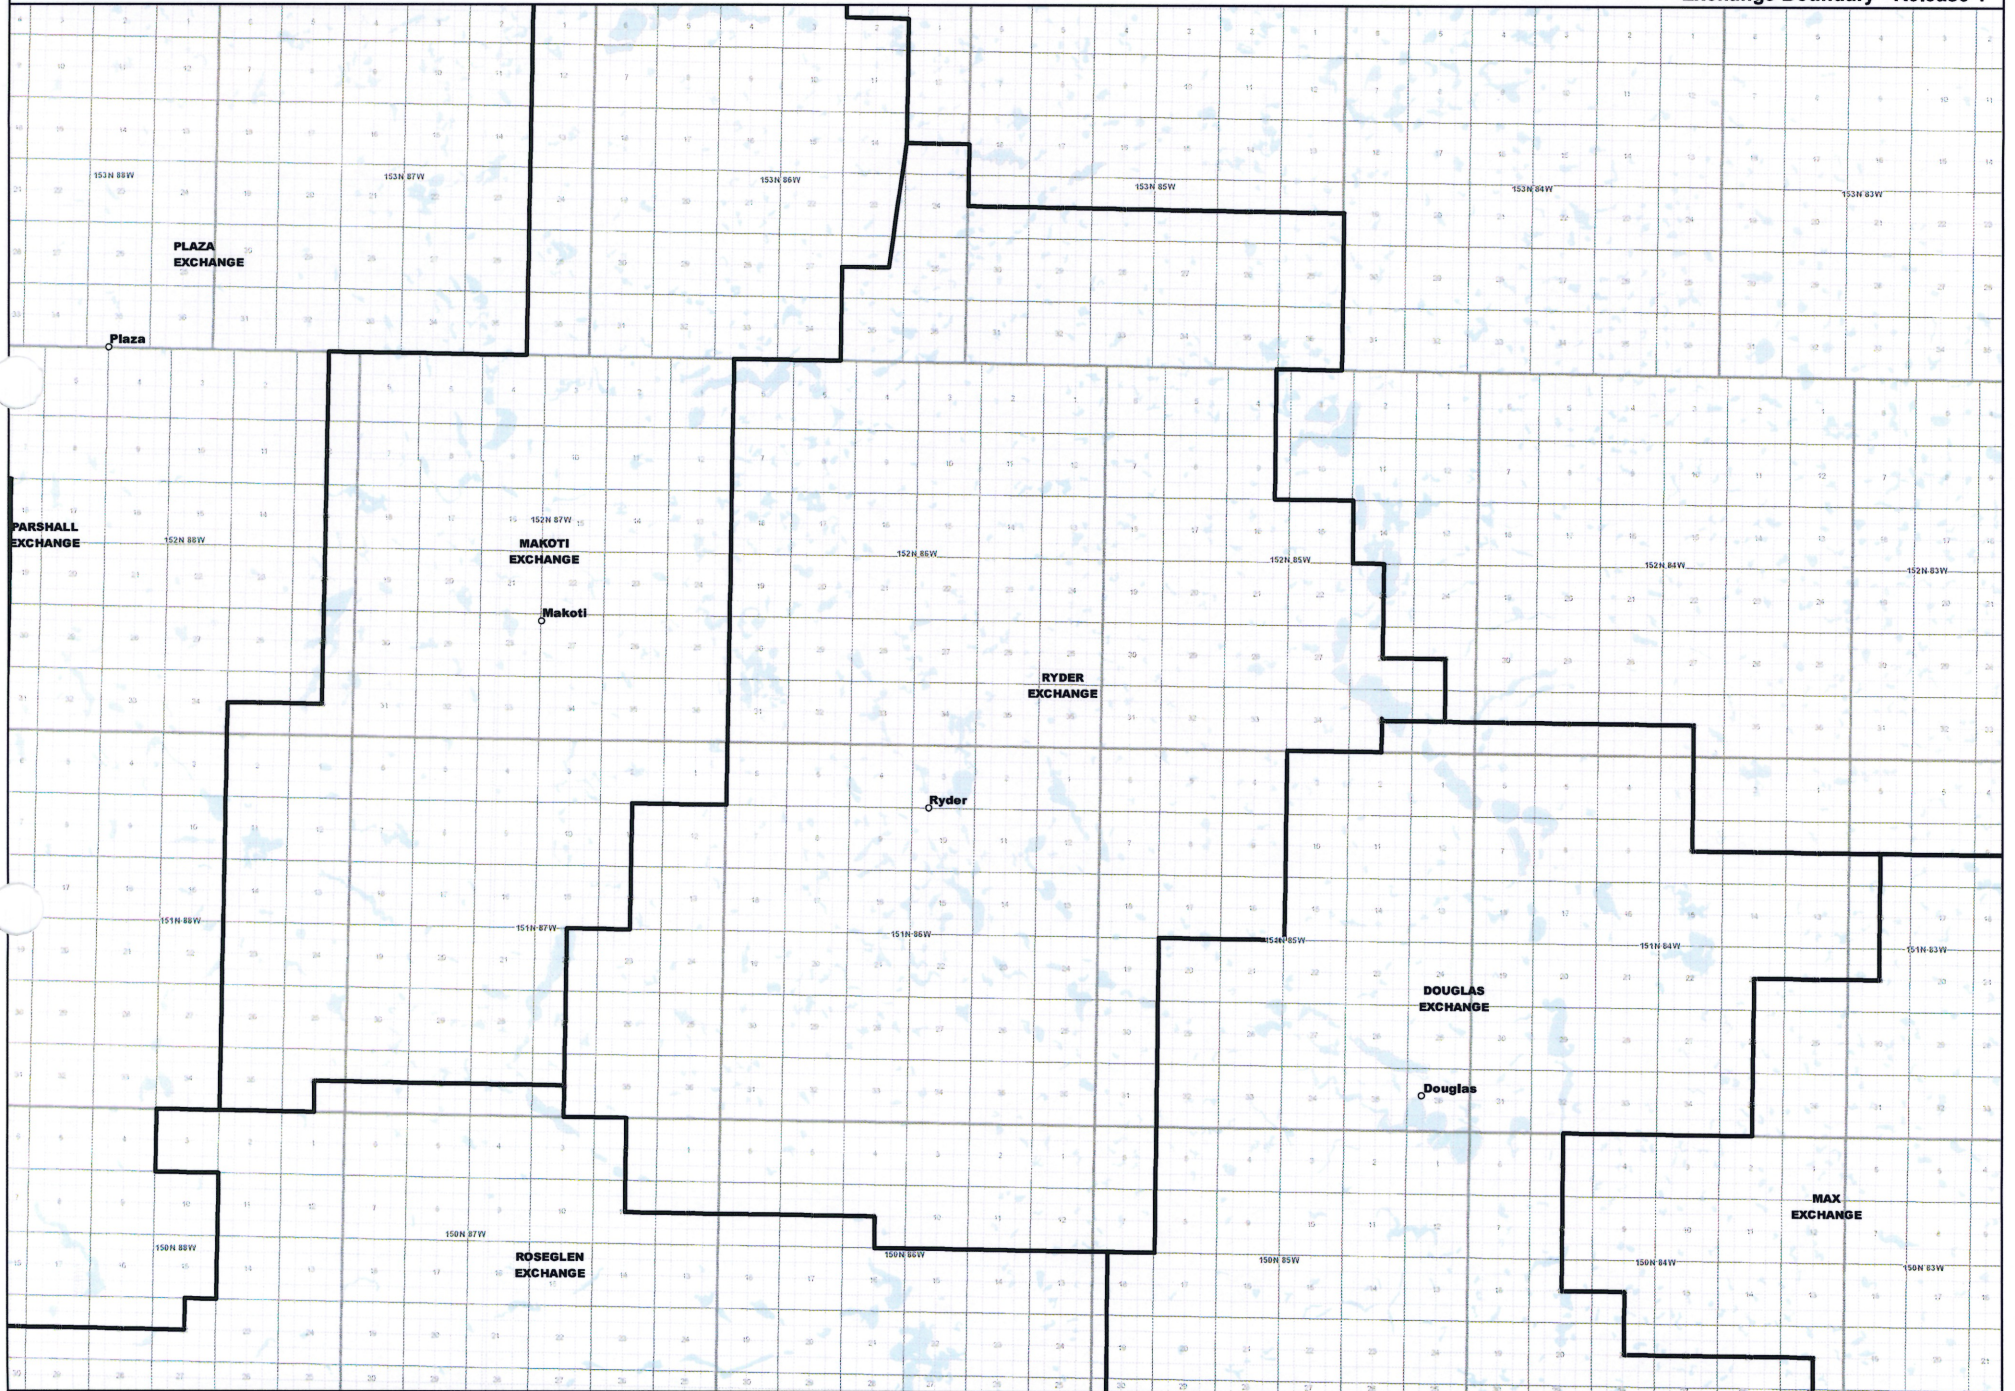

Date: 5/22/2013

Page 14 of 20

— Exchange Boundary - Release 1

NORTH DAKOTA EXCHANGE BOUNDARY MAP
RESERVATION TELEPHONE COOPERATIVE
ROSEGLLEN EXCHANGE

Date: 5/22/2013

Page 15 of 20

— Exchange Boundary - Release 1

NORTH DAKOTA EXCHANGE BOUNDARY MAP
RESERVATION TELEPHONE COOPERATIVE
ROSS EXCHANGE

— Exchange Boundary - Release 1

NORTH DAKOTA EXCHANGE BOUNDARY MAP
RESERVATION TELEPHONE COOPERATIVE
RYDER EXCHANGE

Date: 5/22/2013

Page 17 of 20

— Exchange Boundary - Release 1

NORTH DAKOTA EXCHANGE BOUNDARY MAP
RESERVATION TELEPHONE COOPERATIVE
WATFORD CITY EXCHANGE

Date: 5/22/2013

Page 20 of 20

— Exchange Boundary - Release 1