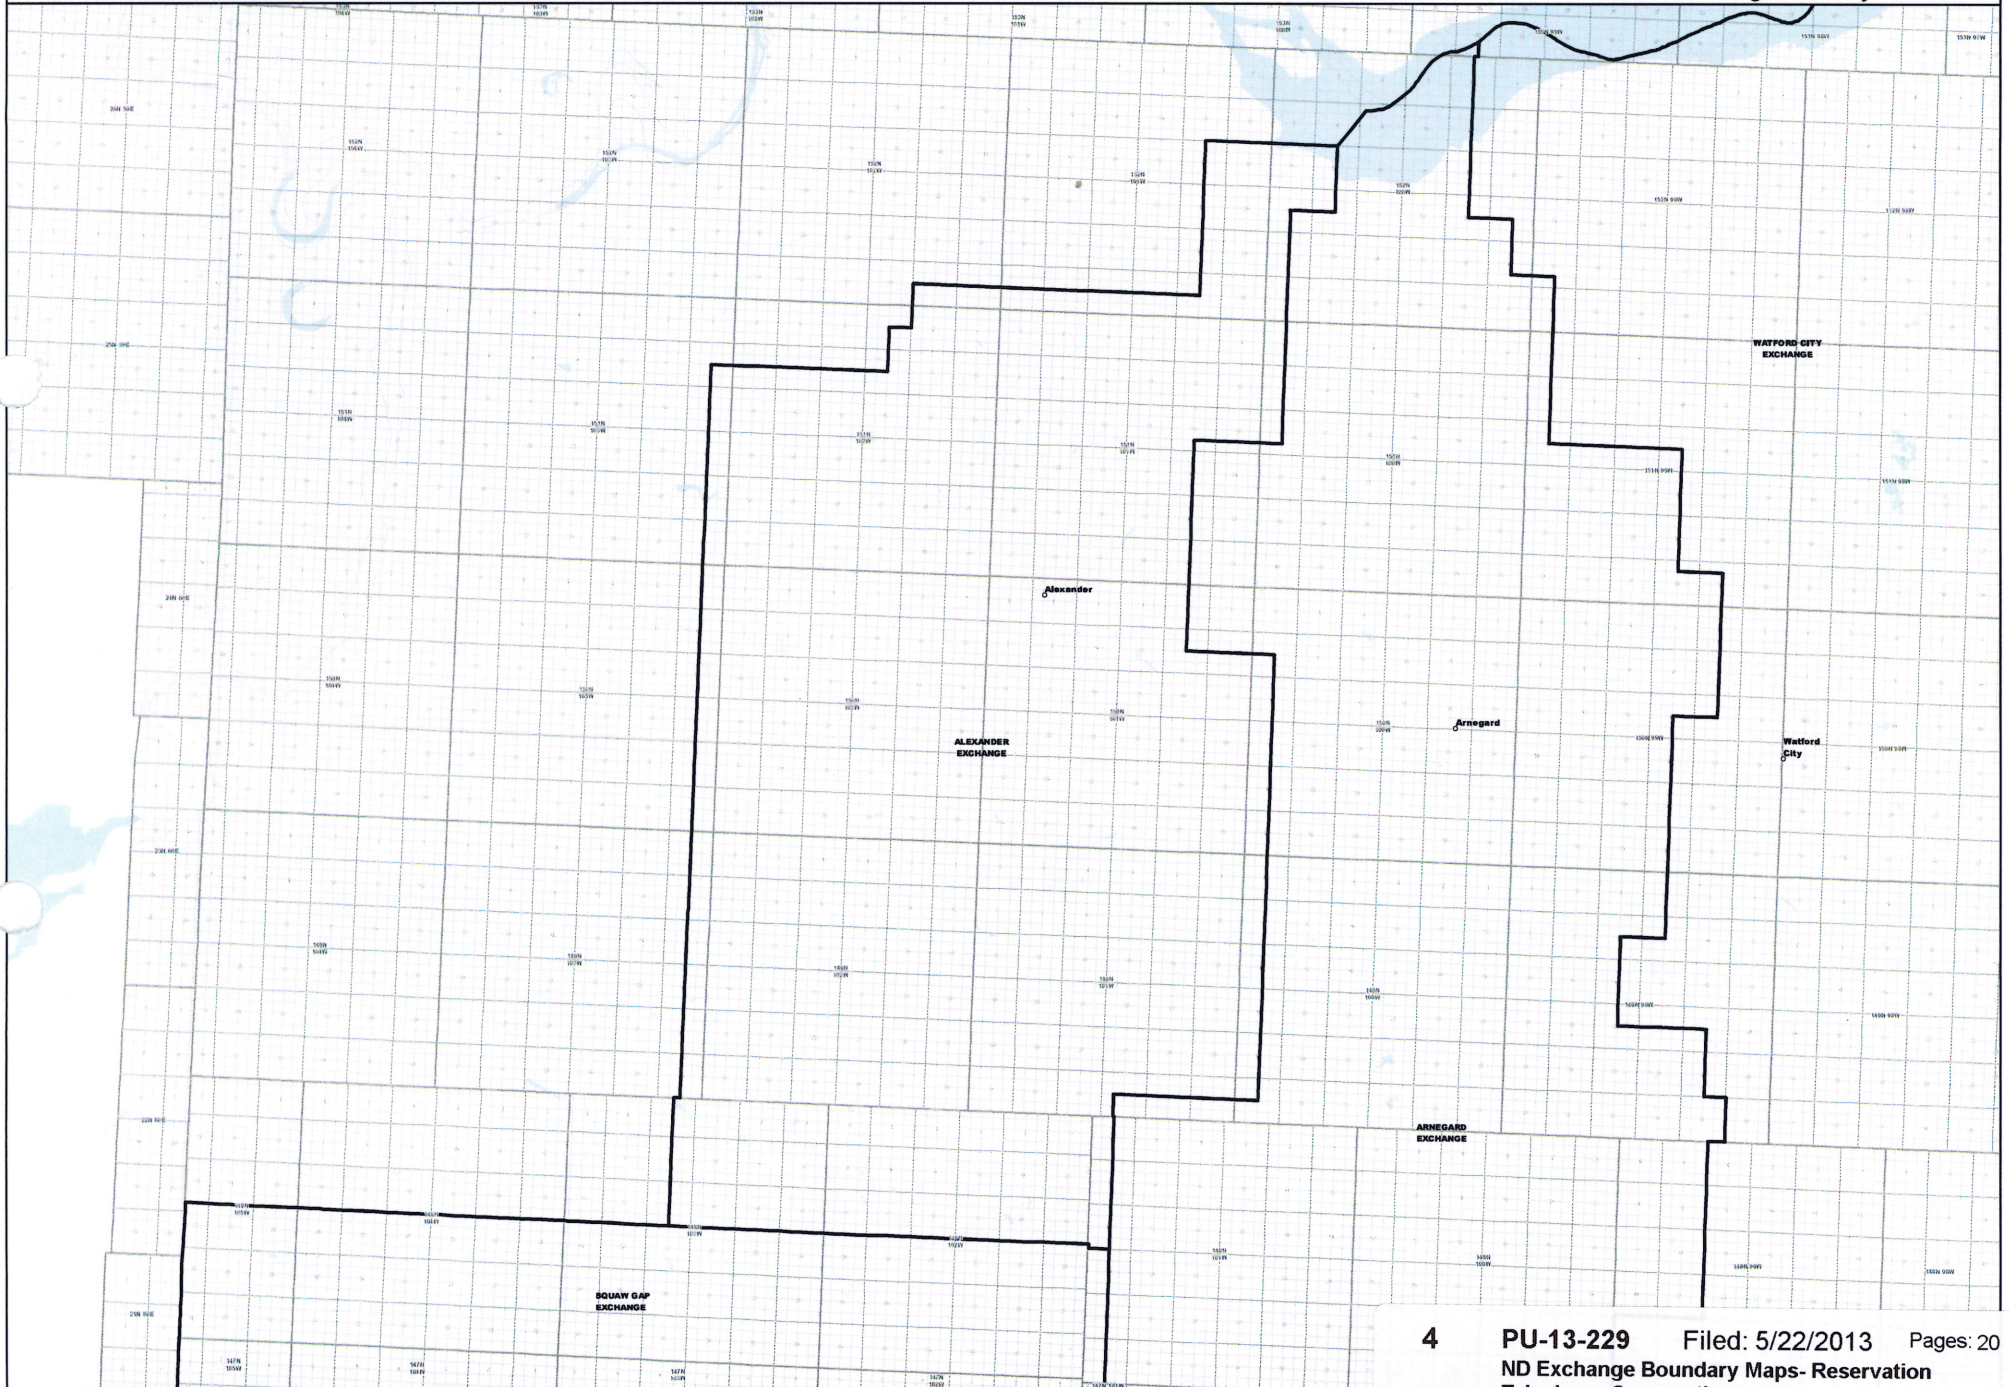

NORTH DAKOTA EXCHANGE BOUNDARY MAP
RESERVATION TELEPHONE COOPERATIVE
ALEXANDER EXCHANGE

Date: 5/22/2013

Page 1 of 20

— Exchange Boundary - Release 1

NORTH DAKOTA EXCHANGE BOUNDARY MAP
RESERVATION TELEPHONE COOPERATIVE
DOUGLAS EXCHANGE

NORTH DAKOTA EXCHANGE BOUNDARY MAP
RESERVATION TELEPHONE COOPERATIVE
MAX EXCHANGE

Date: 5/22/2013

Page 10 of 20

— Exchange Boundary - Release 1

NORTH DAKOTA EXCHANGE BOUNDARY MAP
RESERVATION TELEPHONE COOPERATIVE
NEW TOWN EXCHANGE