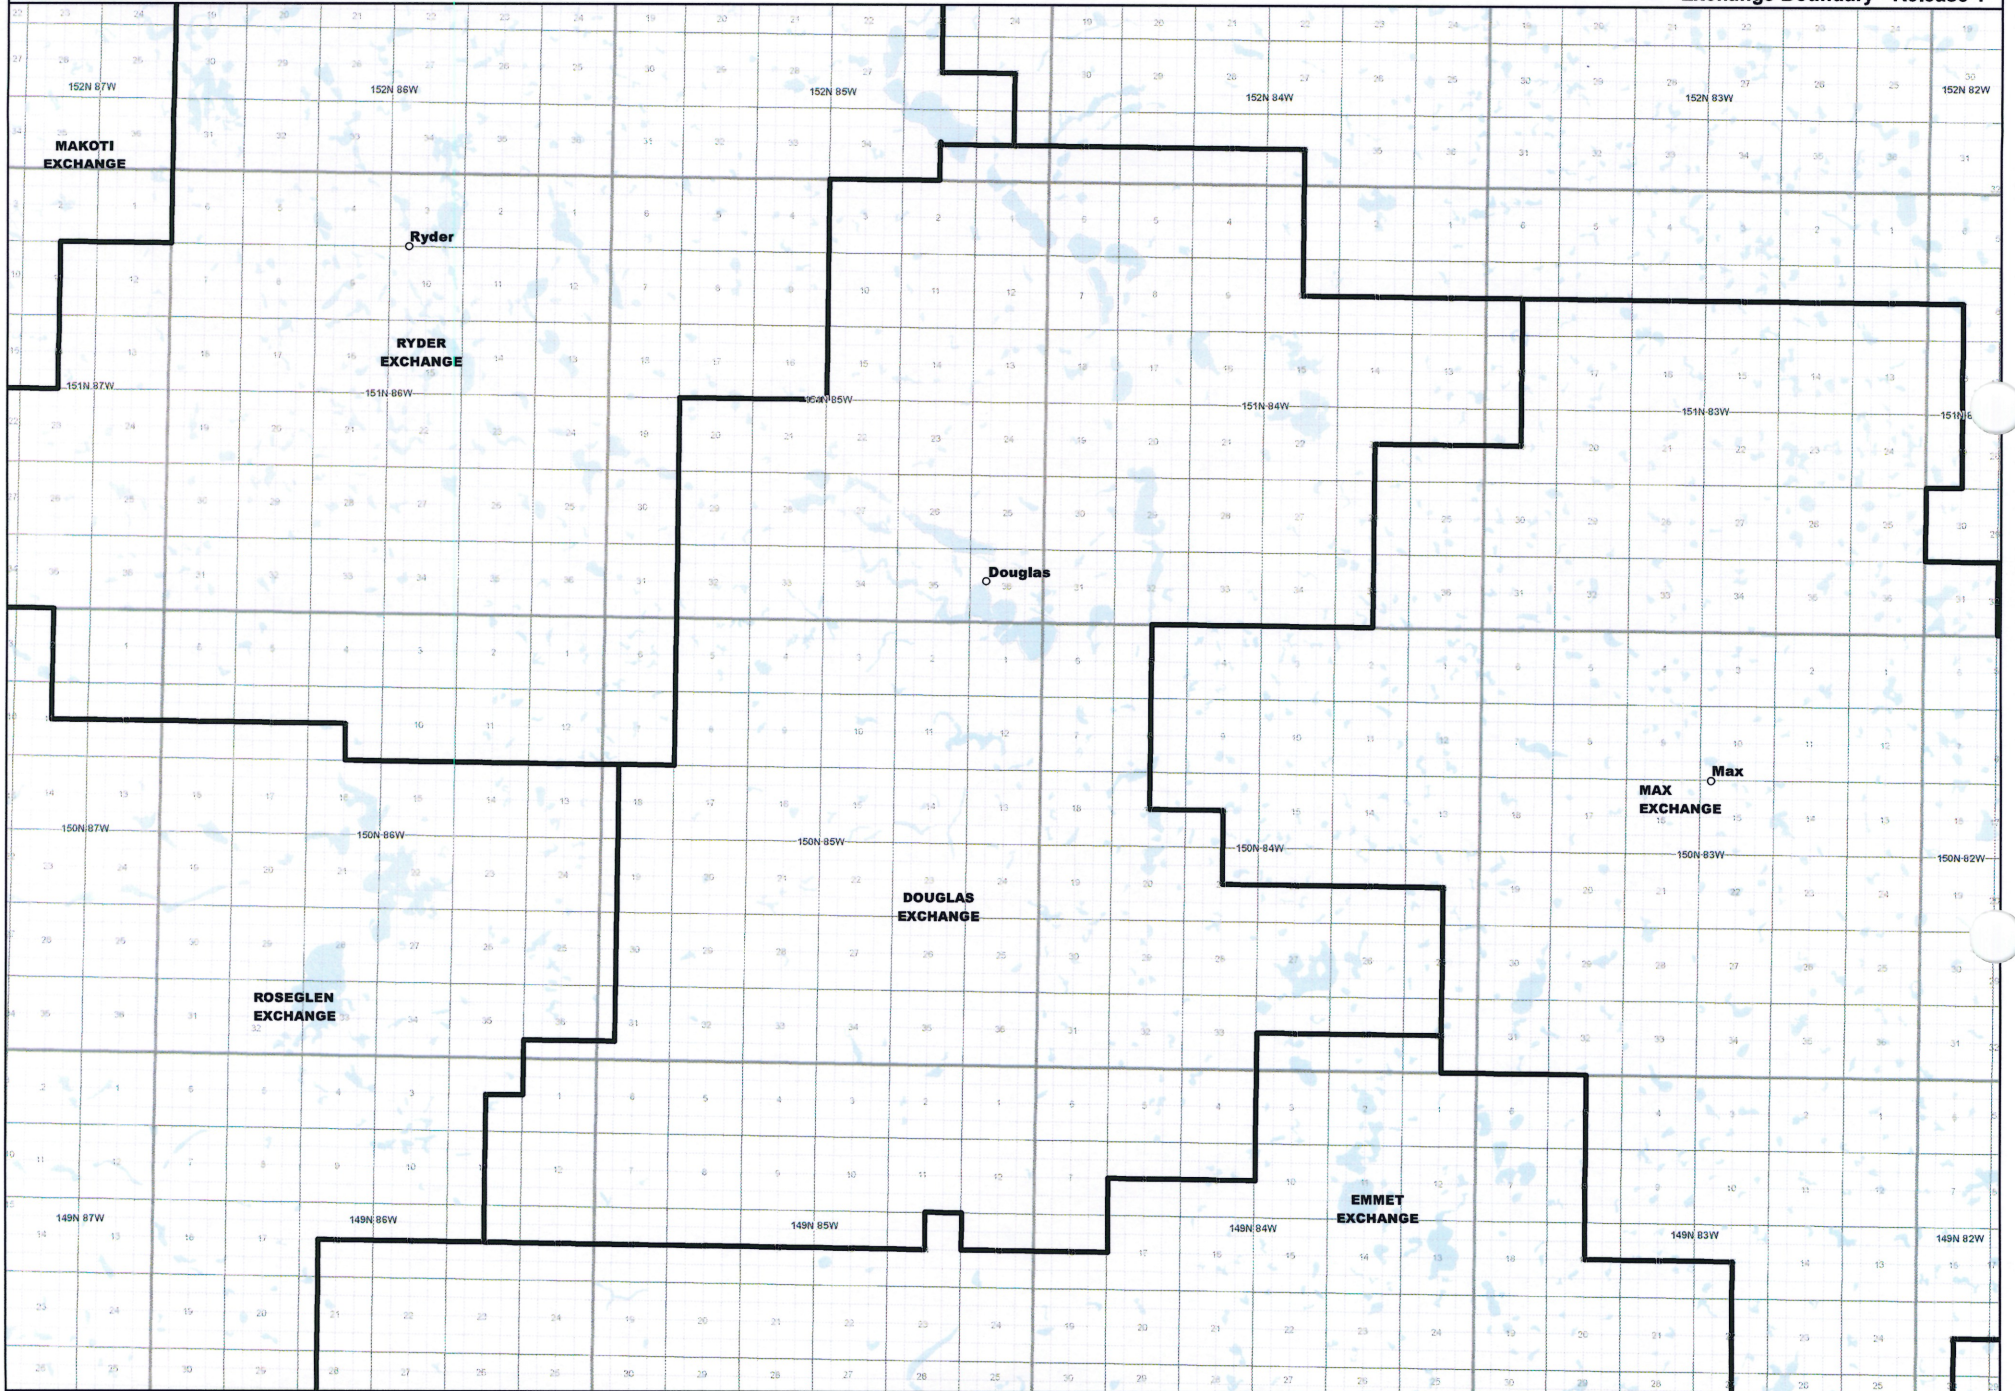

NORTH DAKOTA EXCHANGE BOUNDARY MAP
RESERVATION TELEPHONE COOPERATIVE
ALEXANDER EXCHANGE

Date: 5/22/2013

Page 1 of 20

— Exchange Boundary - Release 1

NORTH DAKOTA EXCHANGE BOUNDARY MAP
RESERVATION TELEPHONE COOPERATIVE
DOUGLAS EXCHANGE

Date: 5/22/2013

Page 3 of 20

— Exchange Boundary - Release 1

NORTH DAKOTA EXCHANGE BOUNDARY MAP
RESERVATION TELEPHONE COOPERATIVE
EMMET EXCHANGE

Date: 5/22/2013

Page 4 of 20

— Exchange Boundary - Release 1

NORTH DAKOTA EXCHANGE BOUNDARY MAP
RESERVATION TELEPHONE COOPERATIVE
KEENE EXCHANGE

NORTH DAKOTA EXCHANGE BOUNDARY MAP
RESERVATION TELEPHONE COOPERATIVE
MAX EXCHANGE

Date: 5/22/2013

Page 10 of 20

— Exchange Boundary - Release 1

NORTH DAKOTA EXCHANGE BOUNDARY MAP
RESERVATION TELEPHONE COOPERATIVE
NEW TOWN EXCHANGE