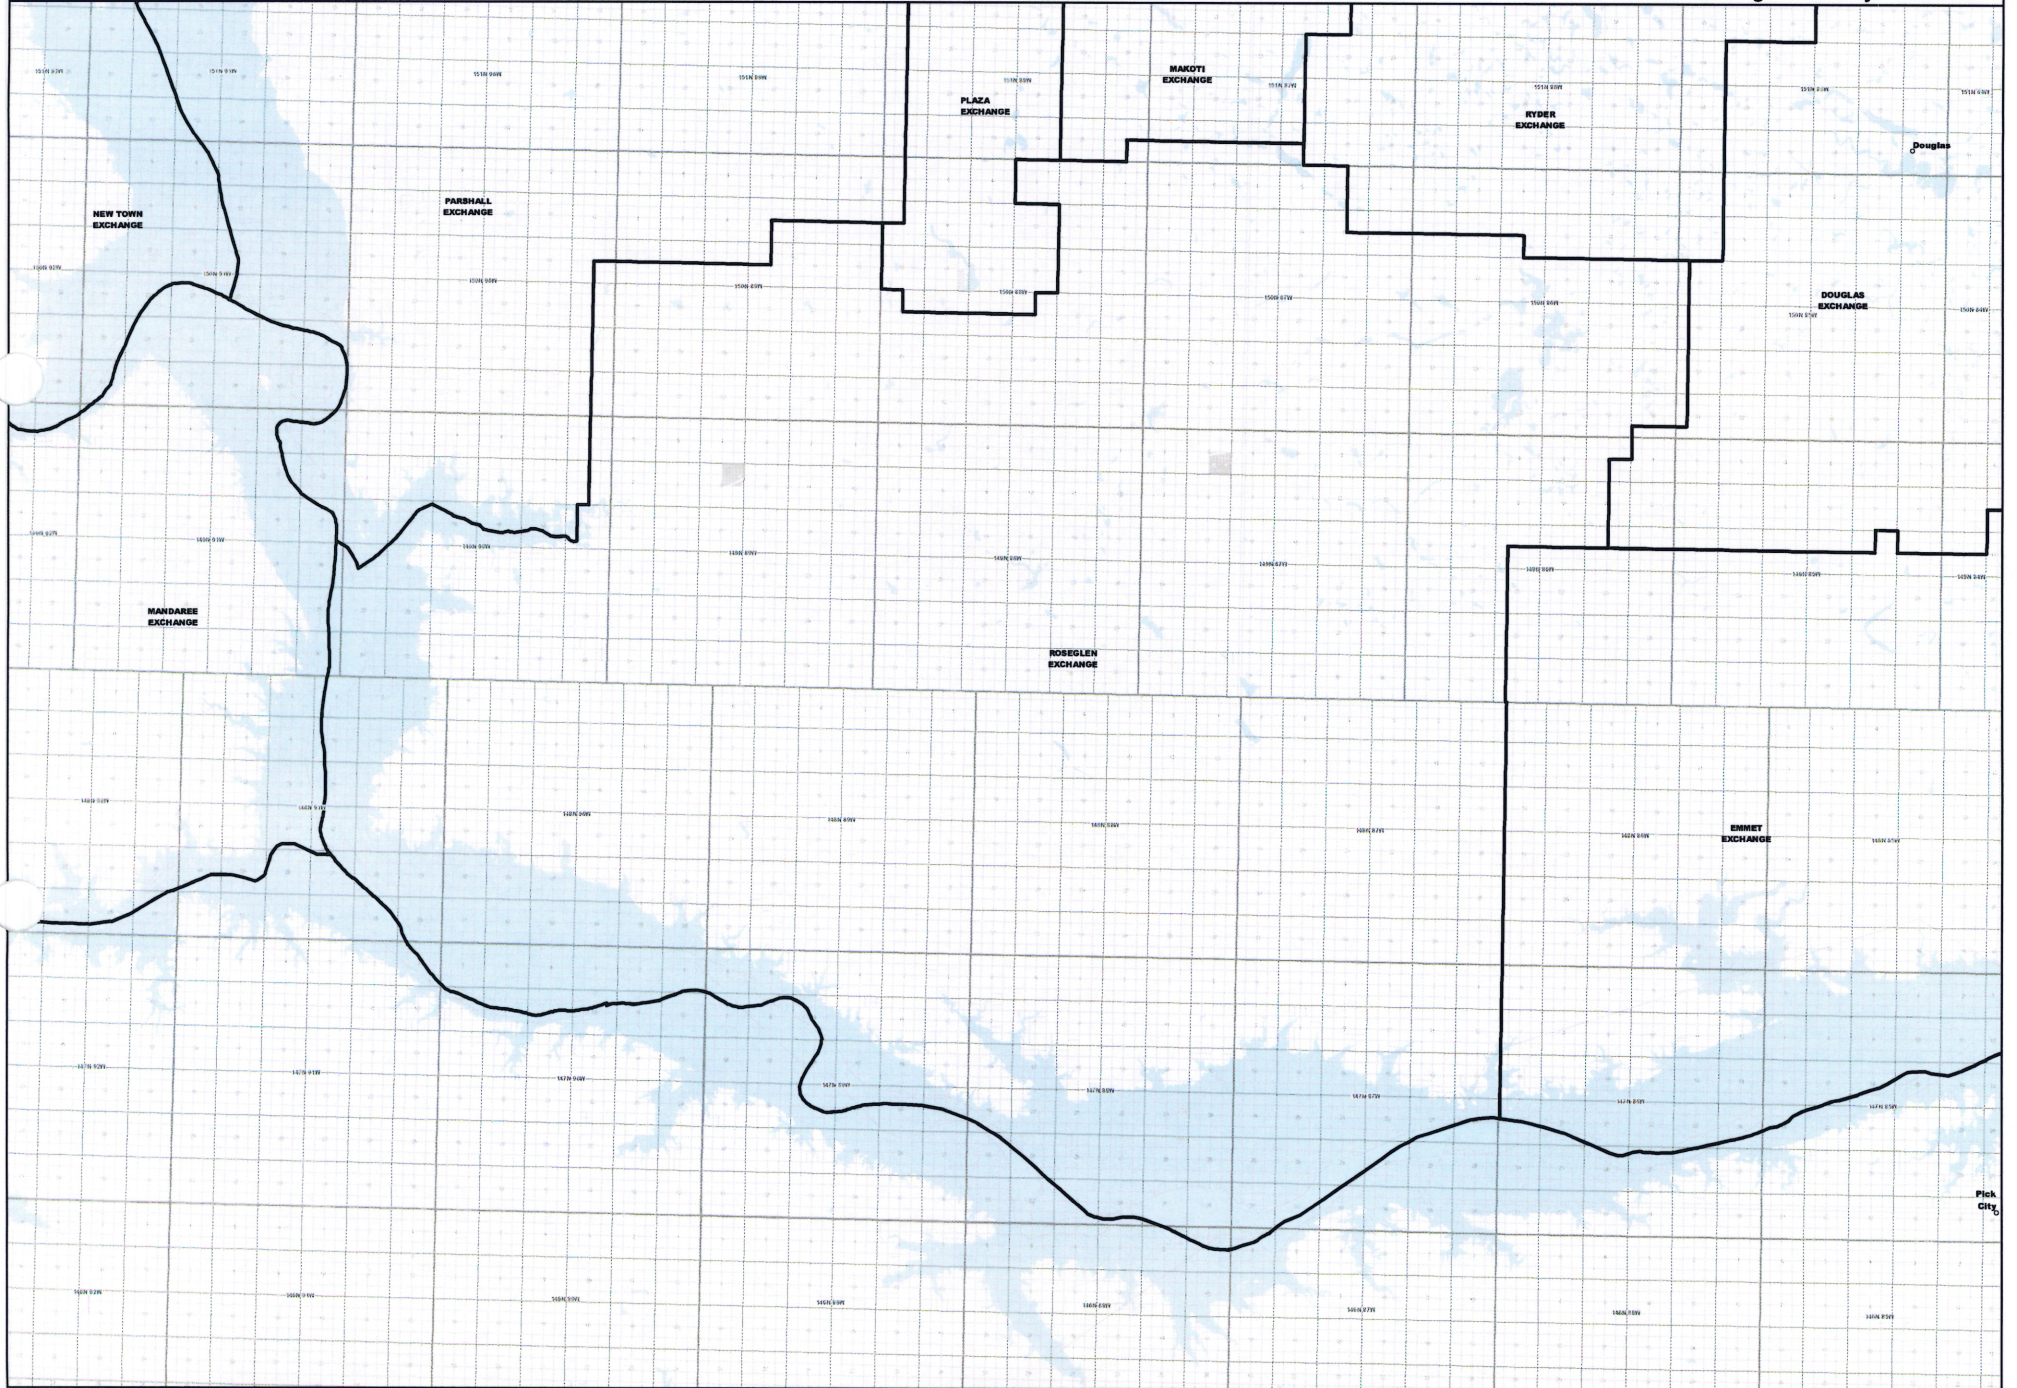

Date: 5/22/2013

Page 14 of 20

— Exchange Boundary - Release 1

NORTH DAKOTA EXCHANGE BOUNDARY MAP
RESERVATION TELEPHONE COOPERATIVE
ROSEGLLEN EXCHANGE

Date: 5/22/2013

Page 15 of 20

— Exchange Boundary - Release 1