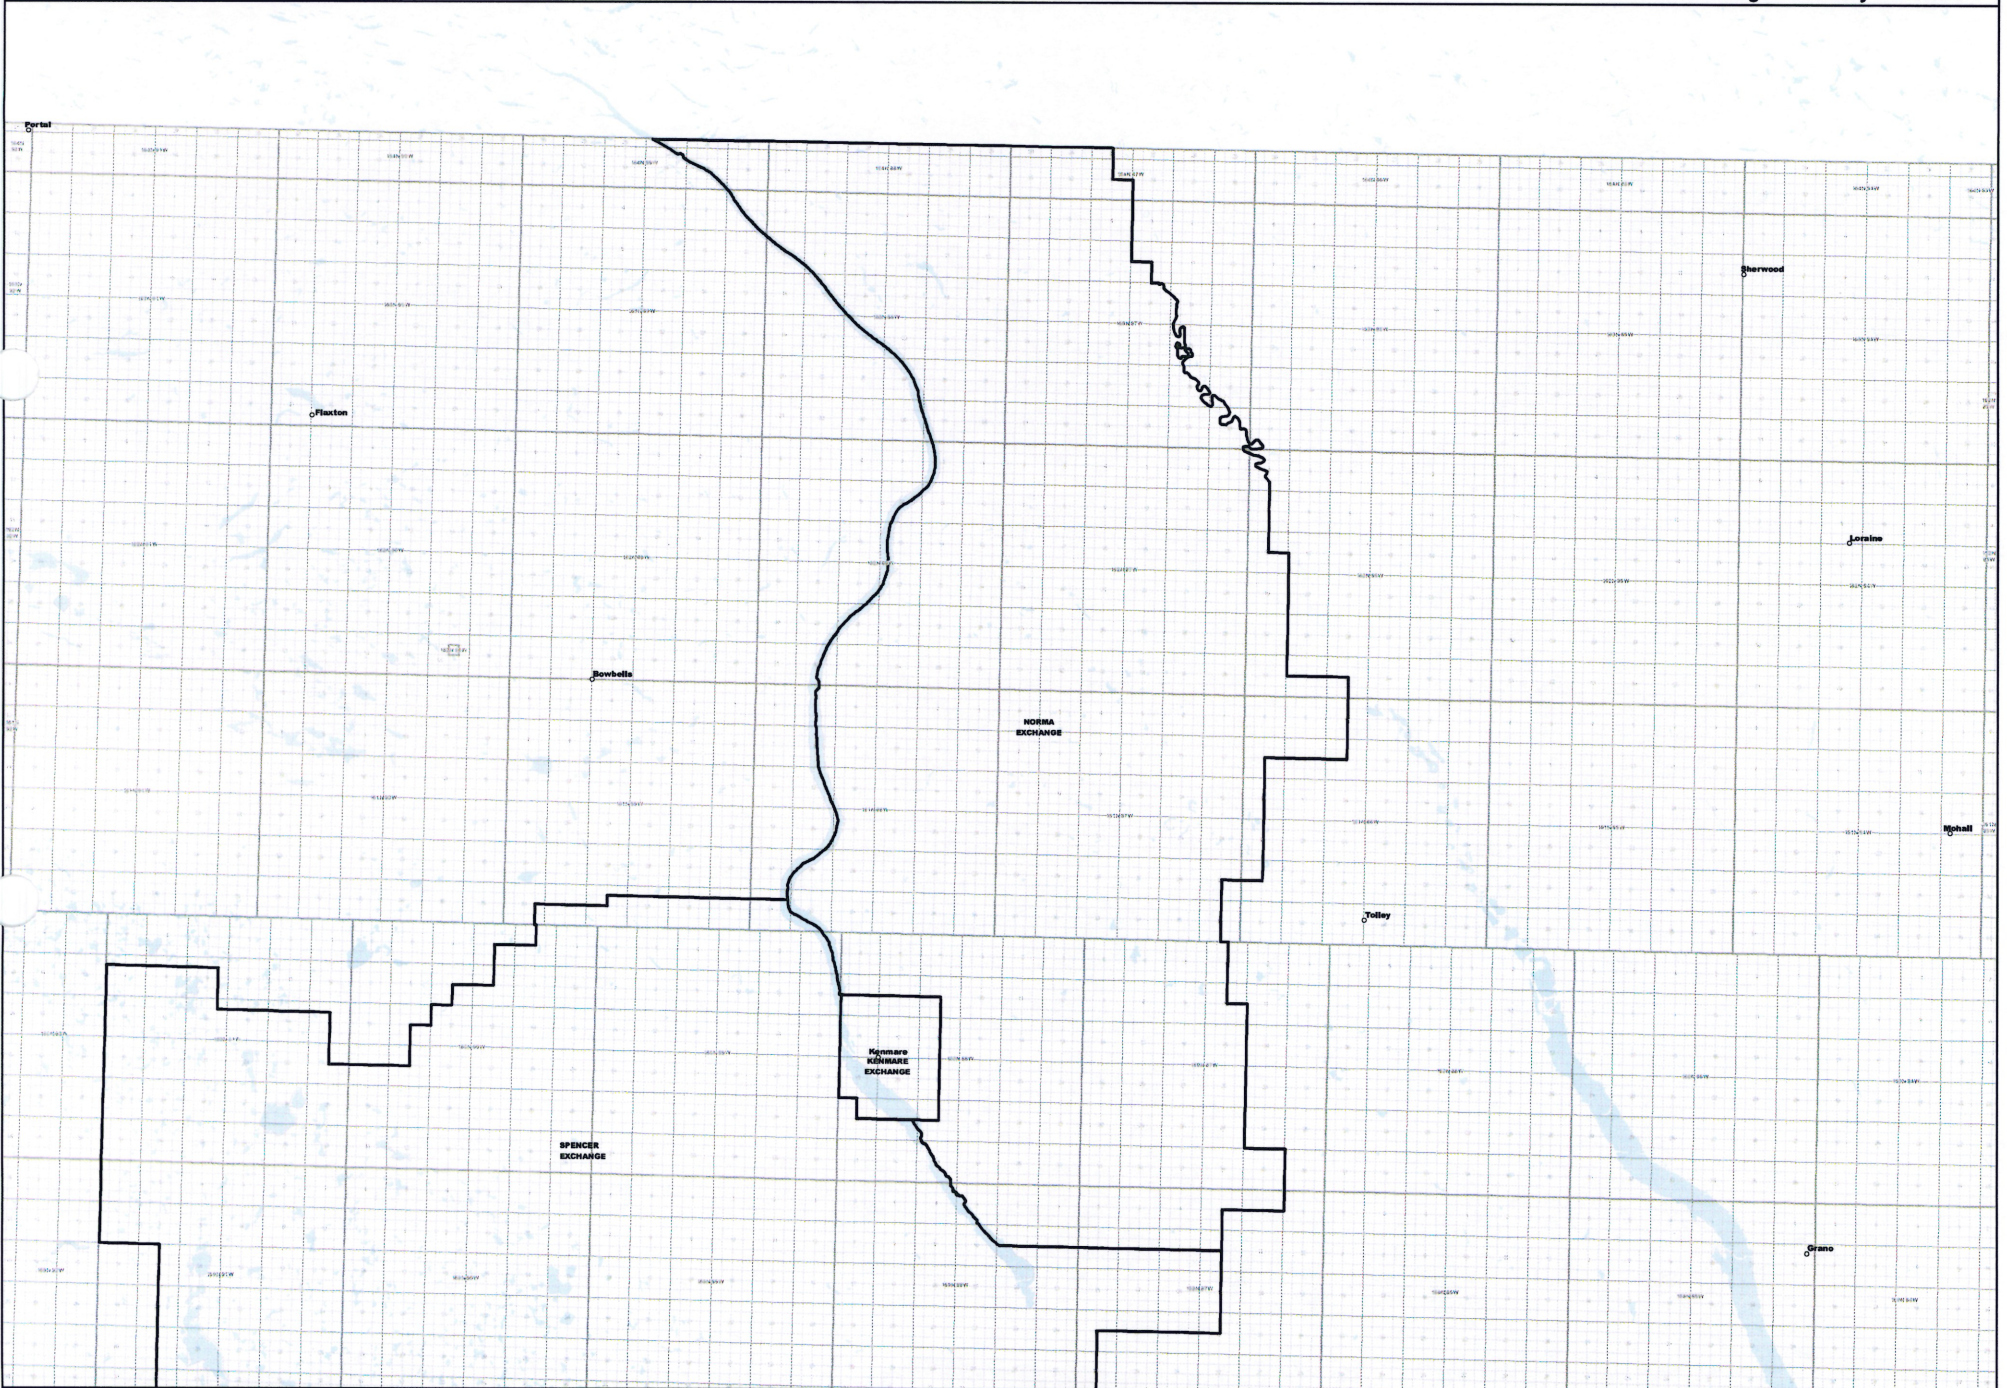

NORTH DAKOTA EXCHANGE BOUNDARY MAP
RESERVATION TELEPHONE COOPERATIVE
MAX EXCHANGE

Date: 5/22/2013

Page 10 of 20

— Exchange Boundary - Release 1

NORTH DAKOTA EXCHANGE BOUNDARY MAP
RESERVATION TELEPHONE COOPERATIVE
NEW TOWN EXCHANGE

Date: 5/22/2013

Page 11 of 20

— Exchange Boundary - Release 1

NORTH DAKOTA EXCHANGE BOUNDARY MAP
RESERVATION TELEPHONE COOPERATIVE
NORMA EXCHANGE

Date: 5/22/2013

Page 12 of 20

— Exchange Boundary - Release 1

NORTH DAKOTA EXCHANGE BOUNDARY MAP
RESERVATION TELEPHONE COOPERATIVE
PARSHALL EXCHANGE

Date: 5/22/2013

Page 13 of 20

— Exchange Boundary - Release 1

NORTH DAKOTA EXCHANGE BOUNDARY MAP
RESERVATION TELEPHONE COOPERATIVE
PLAZA EXCHANGE