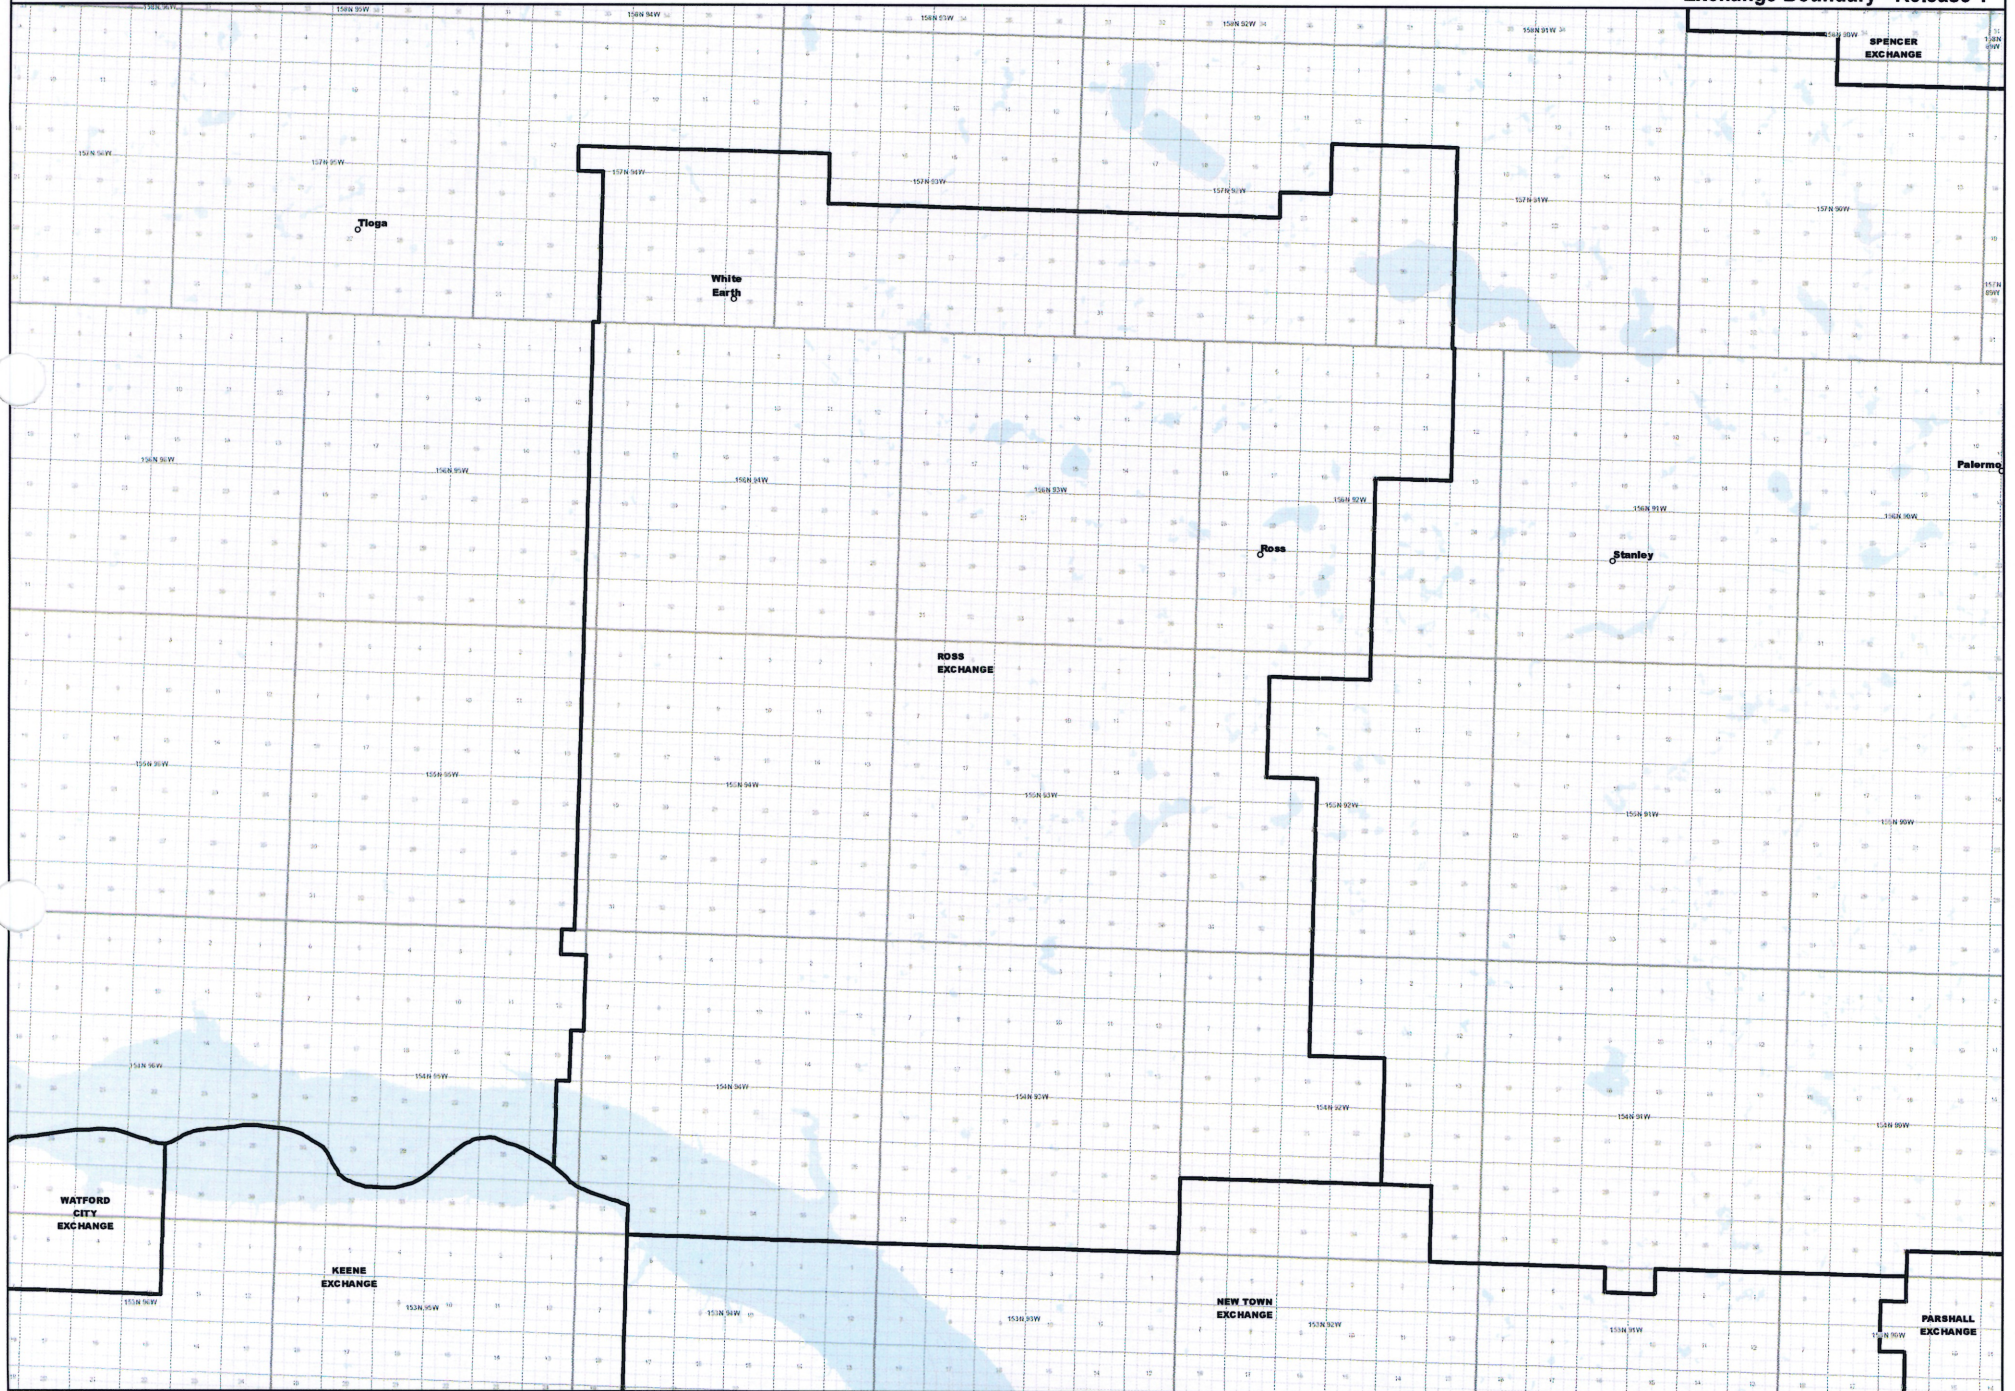

Date: 5/22/2013

Page 14 of 20

— Exchange Boundary - Release 1

NORTH DAKOTA EXCHANGE BOUNDARY MAP
RESERVATION TELEPHONE COOPERATIVE
ROSEGLLEN EXCHANGE

Date: 5/22/2013

Page 15 of 20

— Exchange Boundary - Release 1

NORTH DAKOTA EXCHANGE BOUNDARY MAP
RESERVATION TELEPHONE COOPERATIVE
ROSS EXCHANGE

— Exchange Boundary - Release 1

NORTH DAKOTA EXCHANGE BOUNDARY MAP
RESERVATION TELEPHONE COOPERATIVE
RYDER EXCHANGE

Date: 5/22/2013