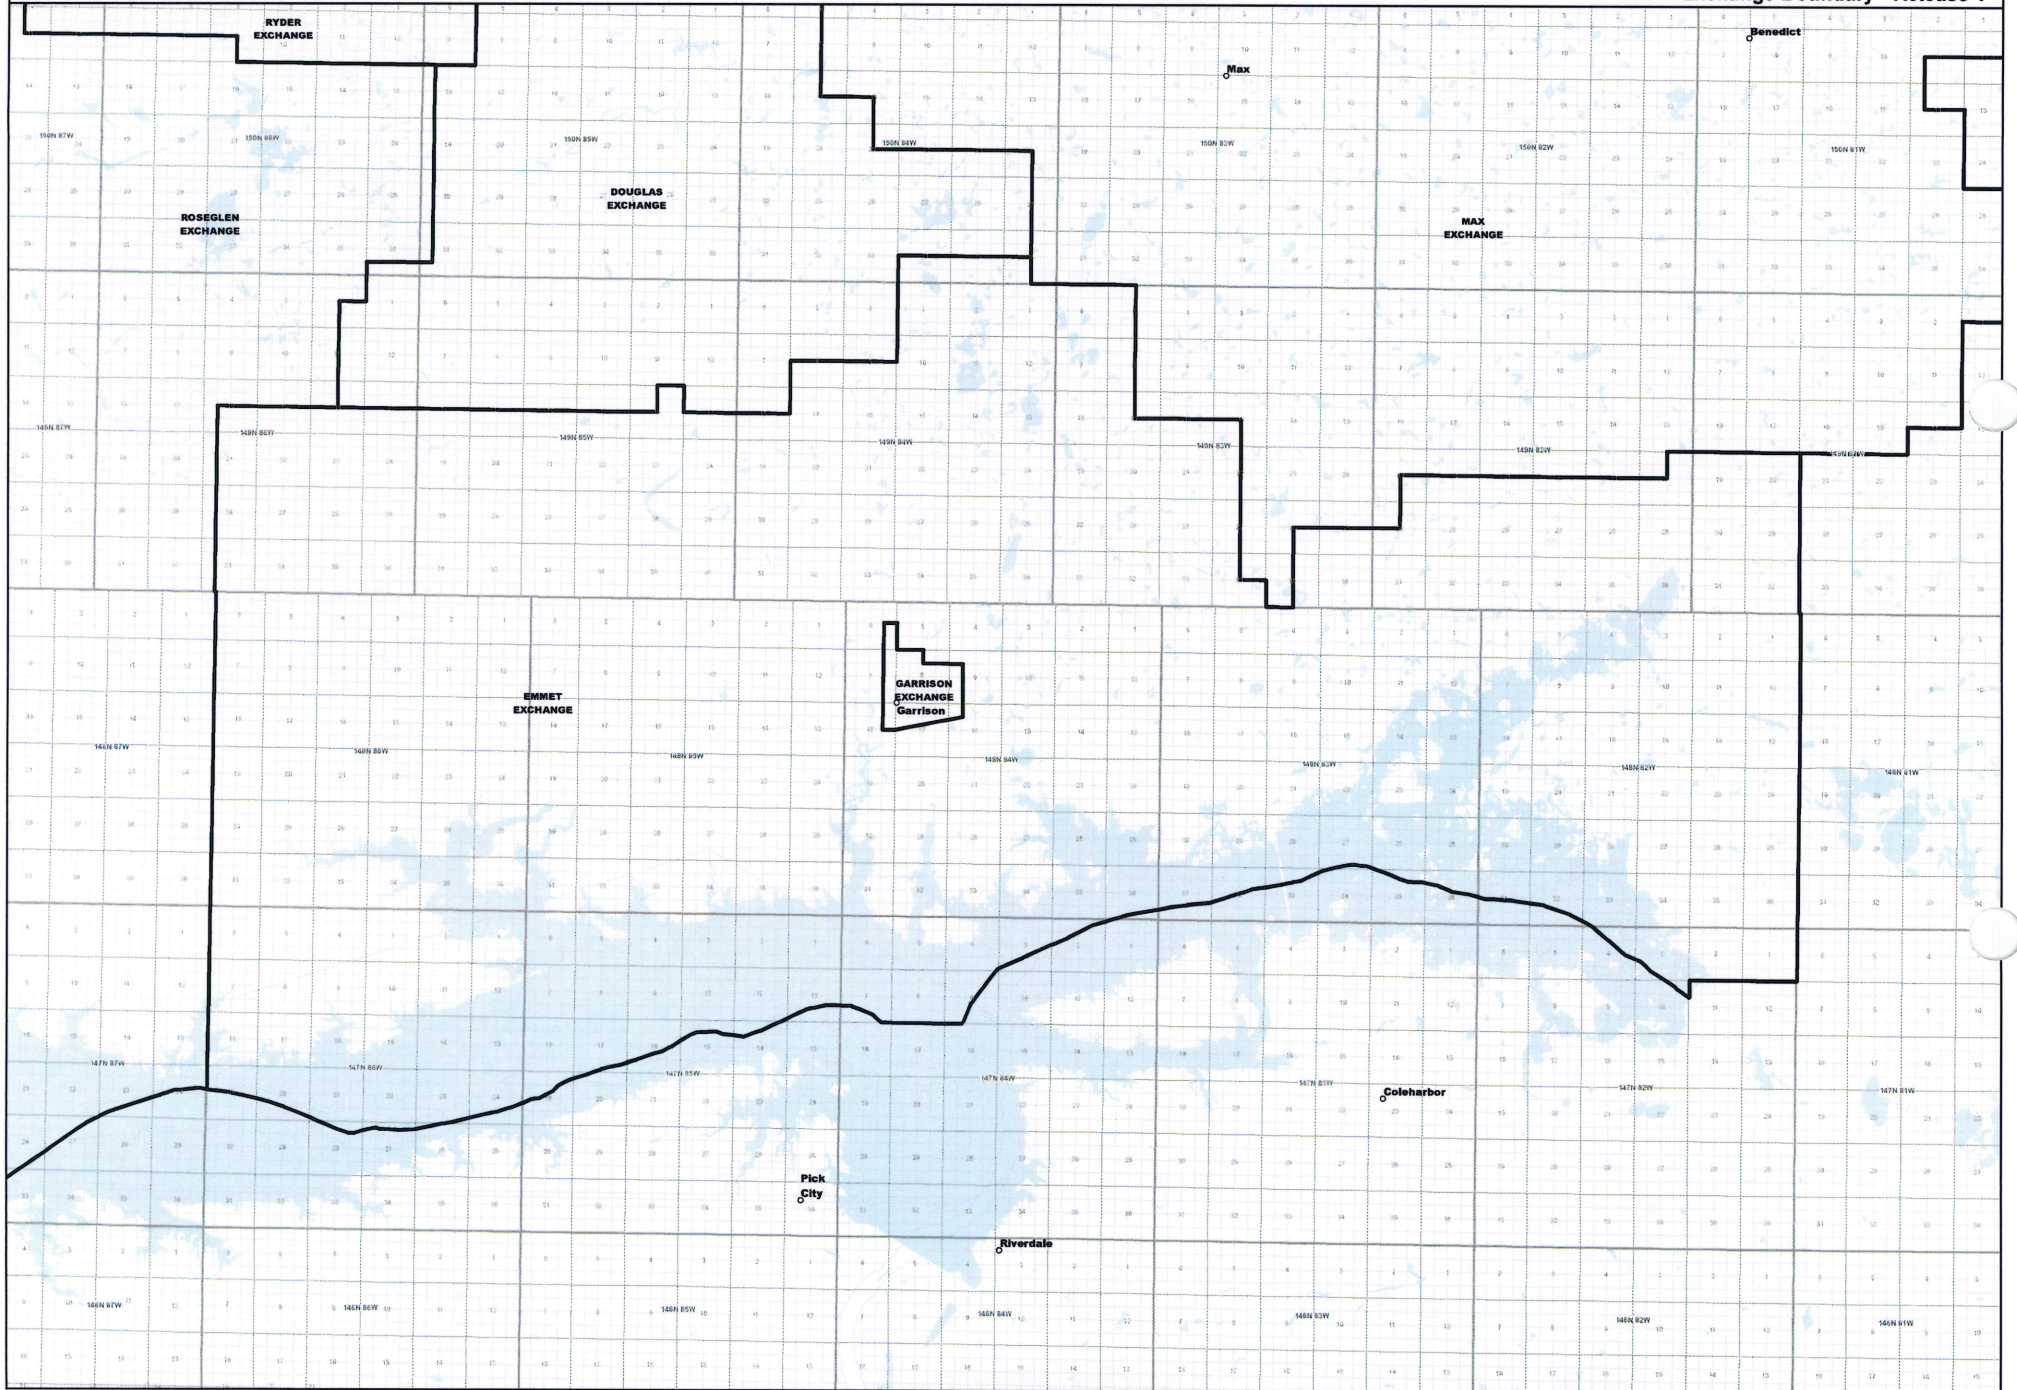

NORTH DAKOTA EXCHANGE BOUNDARY MAP
RESERVATION TELEPHONE COOPERATIVE
EMMET EXCHANGE

Date: 5/22/2013

Page 4 of 20

— Exchange Boundary - Release 1