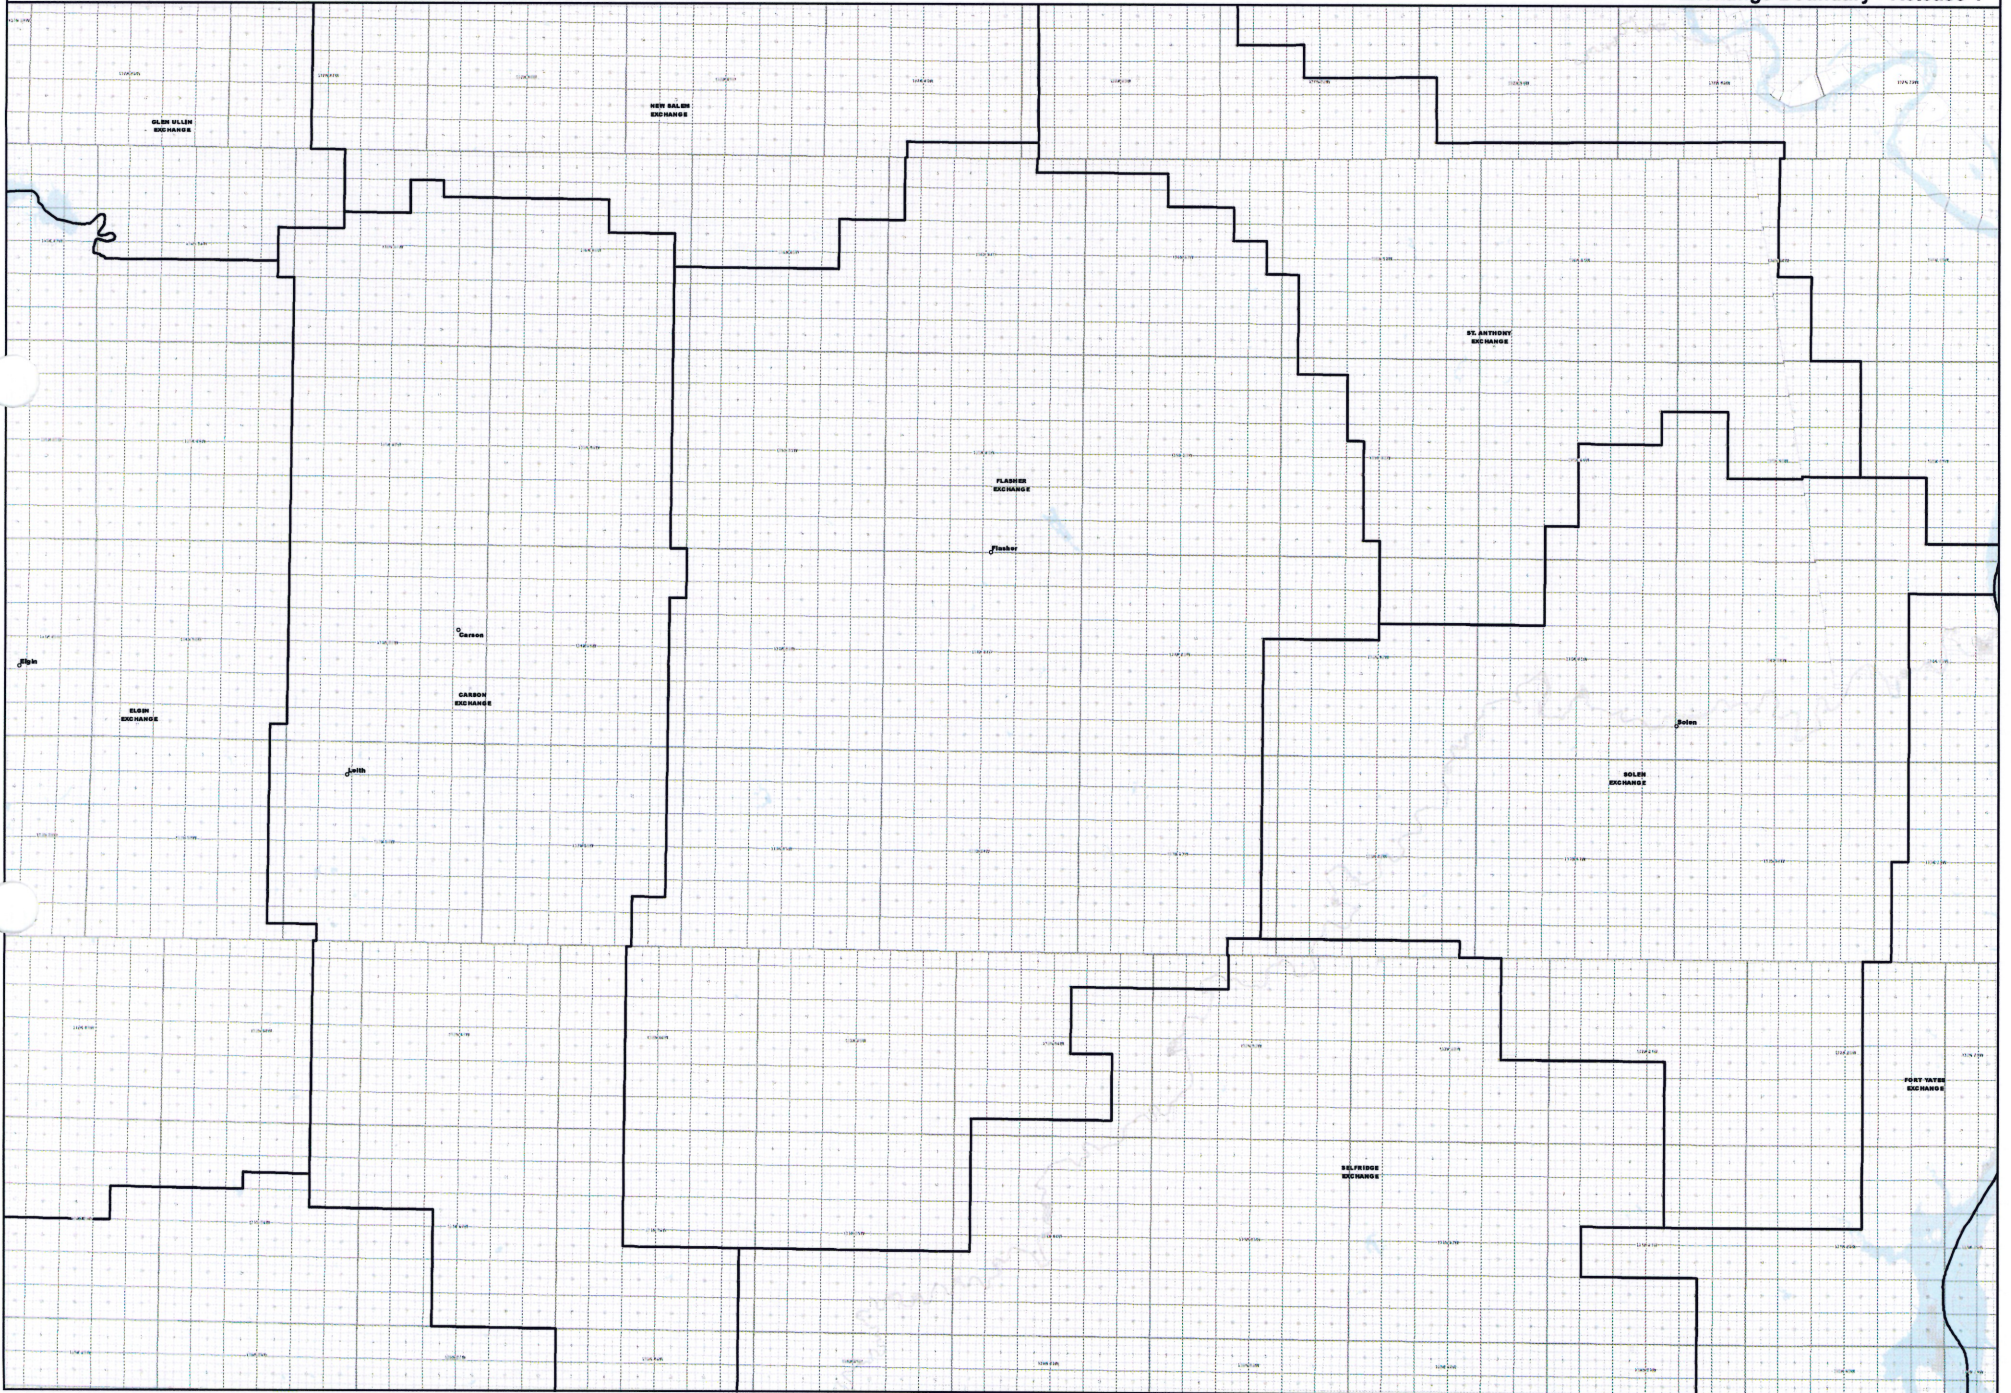

NORTH DAKOTA EXCHANGE BOUNDARY MAP
WEST RIVER TELECOMMUNICATIONS COOPERATIVE
BEULAH EXCHANGE

Date: 5/22/2013

Page 1 of 24

— Exchange Boundary - Release 1

NORTH DAKOTA EXCHANGE BOUNDARY MAP
WEST RIVER TELECOMMUNICATIONS COOPERATIVE
CARSON EXCHANGE

Date: 5/22/2013

Page 2 of 24

— Exchange Boundary - Release 1

NORTH DAKOTA EXCHANGE BOUNDARY MAP
WEST RIVER TELECOMMUNICATIONS COOPERATIVE
ELGIN EXCHANGE

Date: 5/22/2013

Page 4 of 24

— Exchange Boundary - Release 1

NORTH DAKOTA EXCHANGE BOUNDARY MAP
WEST RIVER TELECOMMUNICATIONS COOPERATIVE
FLASHER EXCHANGE

Date: 5/22/2013

Page 5 of 24

— Exchange Boundary - Release 1

NORTH DAKOTA EXCHANGE BOUNDARY MAP
WEST RIVER TELECOMMUNICATIONS COOPERATIVE
FORT YATES EXCHANGE