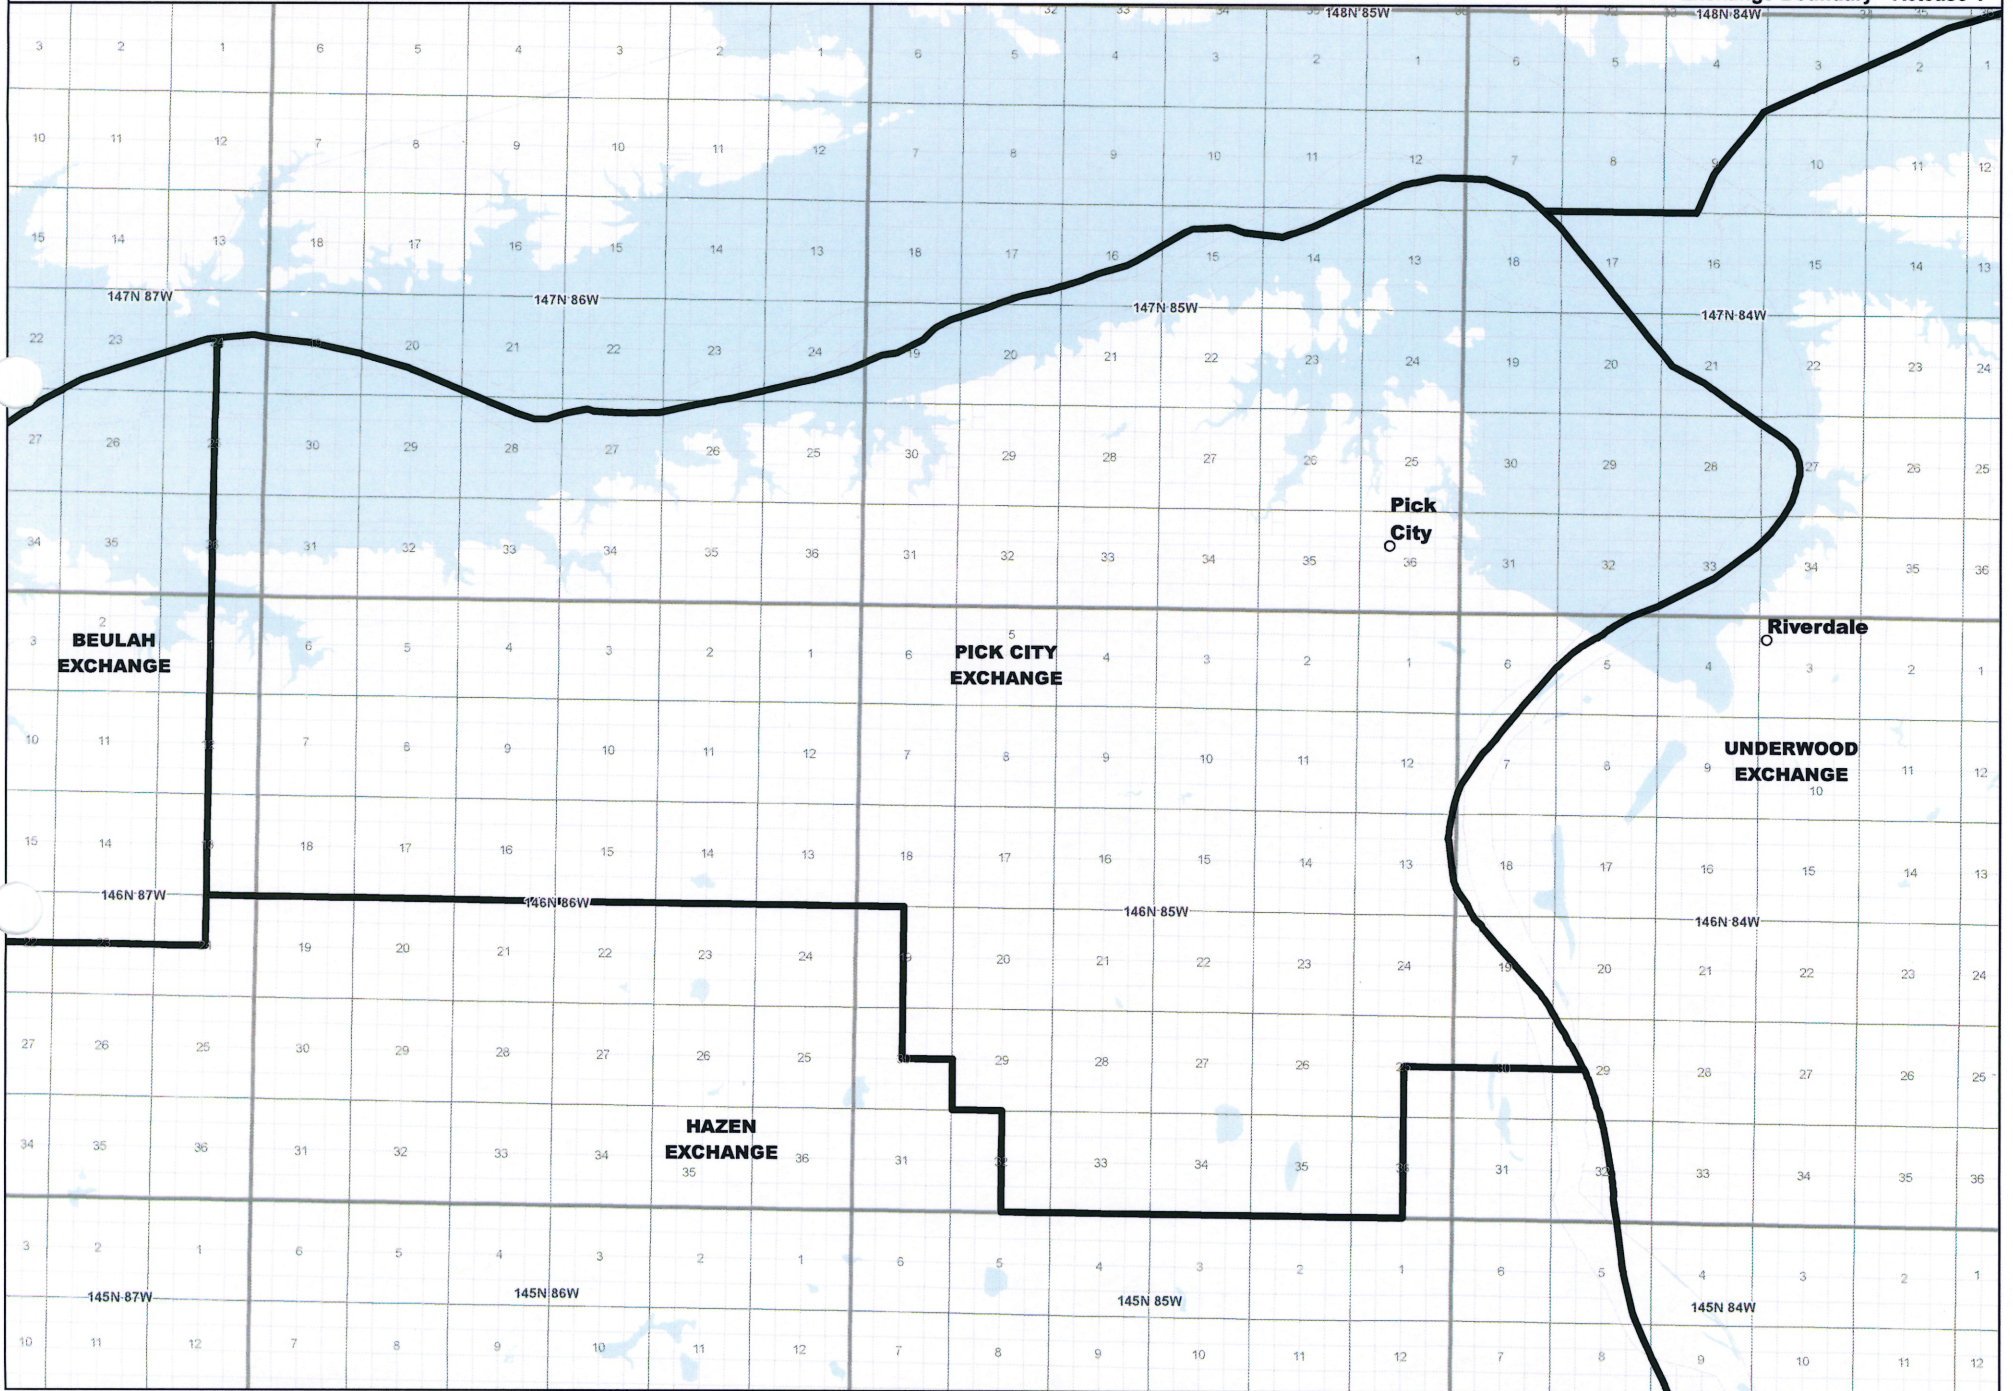

NORTH DAKOTA EXCHANGE BOUNDARY MAP
WEST RIVER TELECOMMUNICATIONS COOPERATIVE
PICK CITY EXCHANGE

Date: 5/22/2013

Page 16 of 24

— Exchange Boundary - Release 1