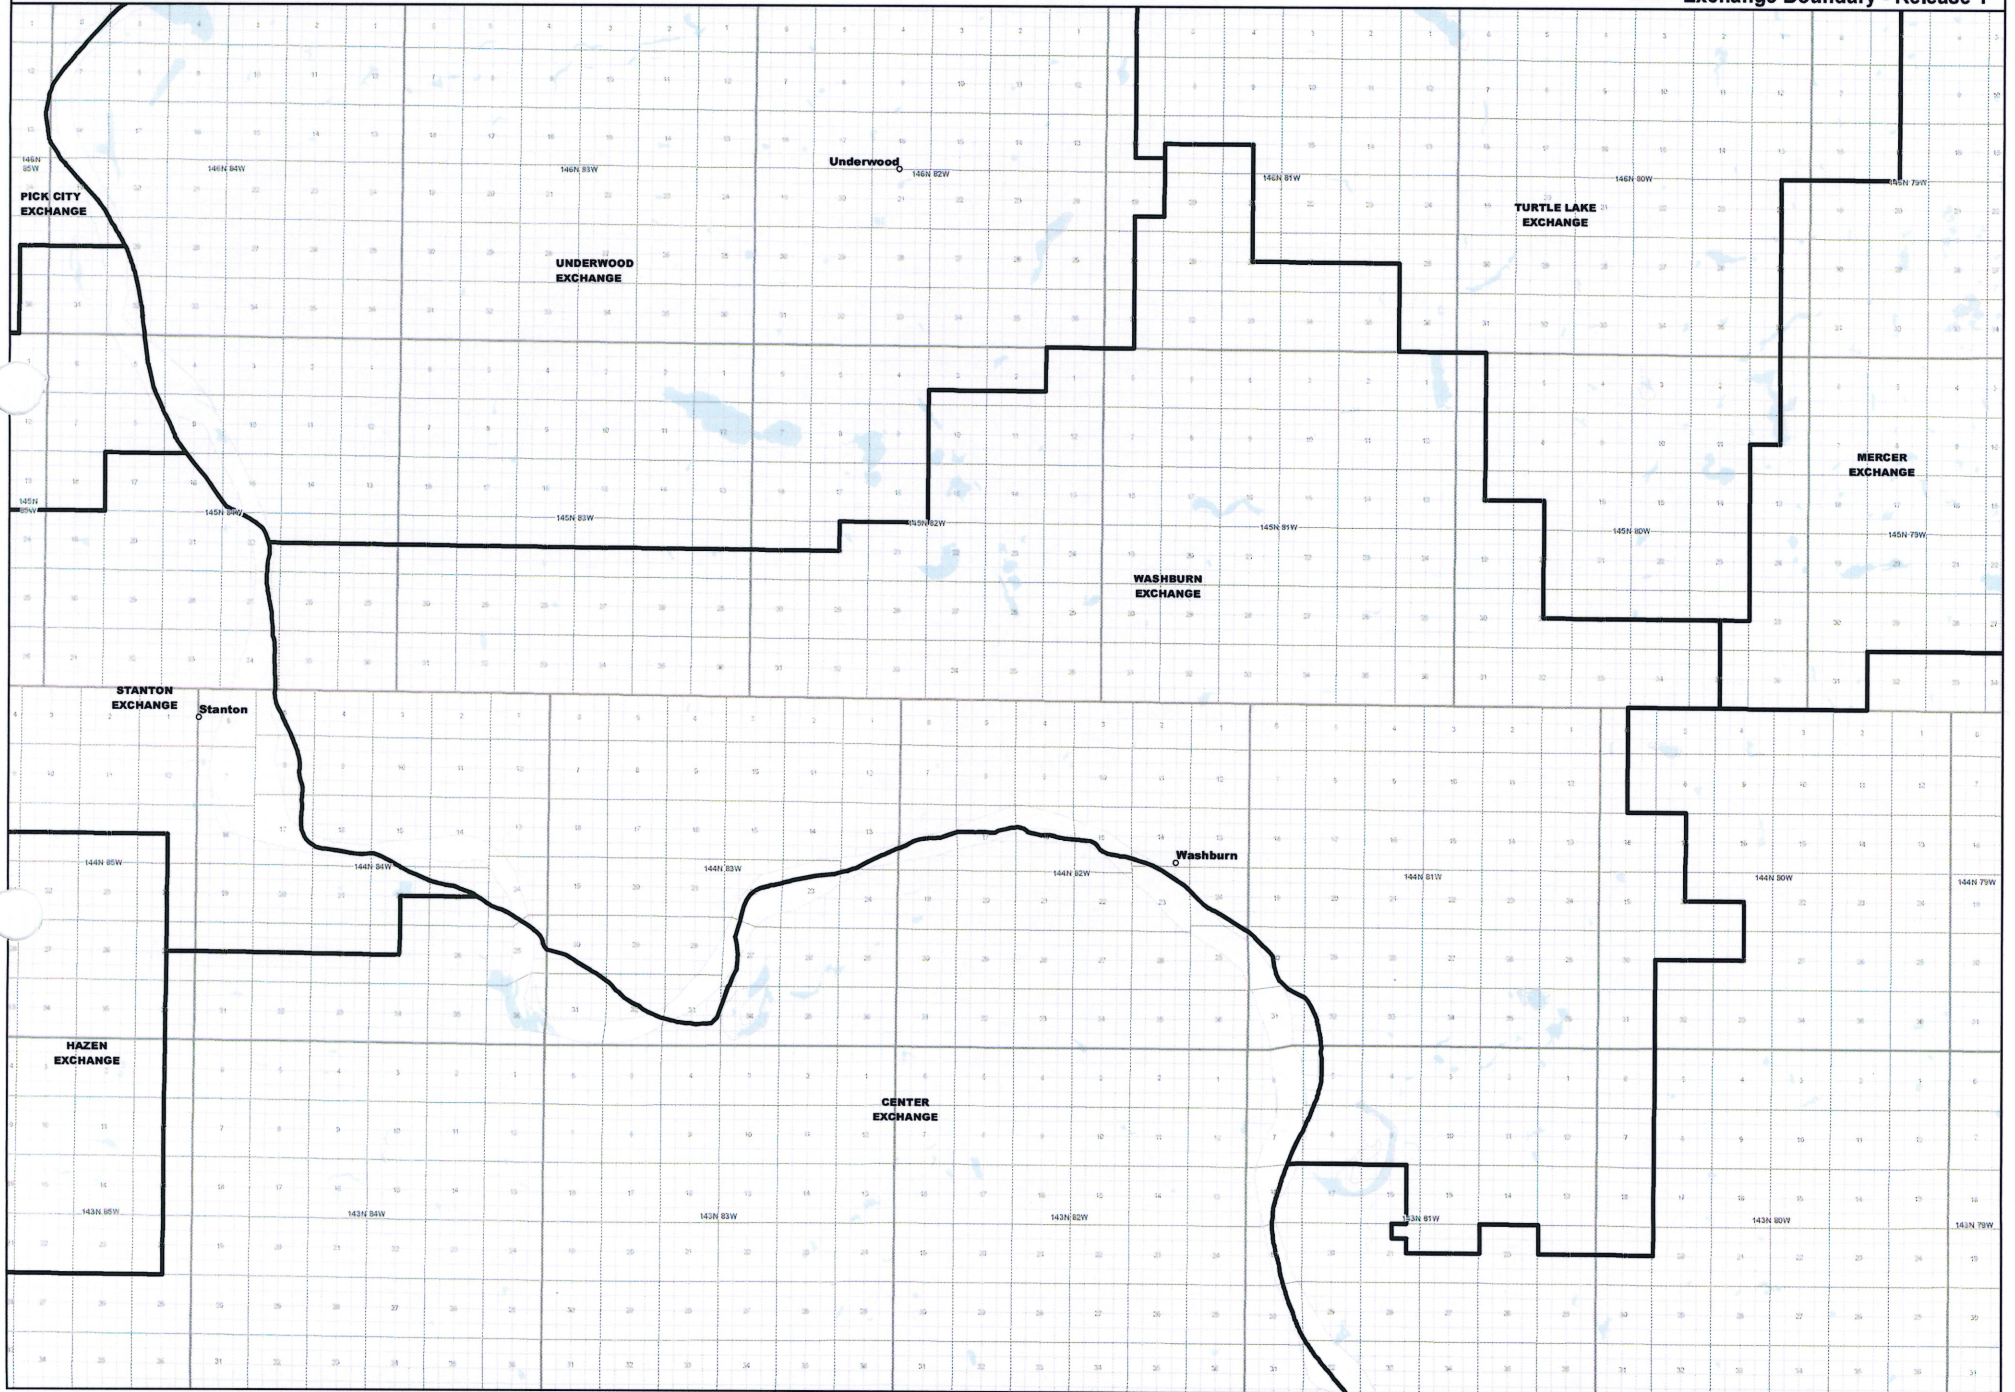

NORTH DAKOTA EXCHANGE BOUNDARY MAP
WEST RIVER TELECOMMUNICATIONS COOPERATIVE
WASHBURN EXCHANGE

— Exchange Boundary - Release 1