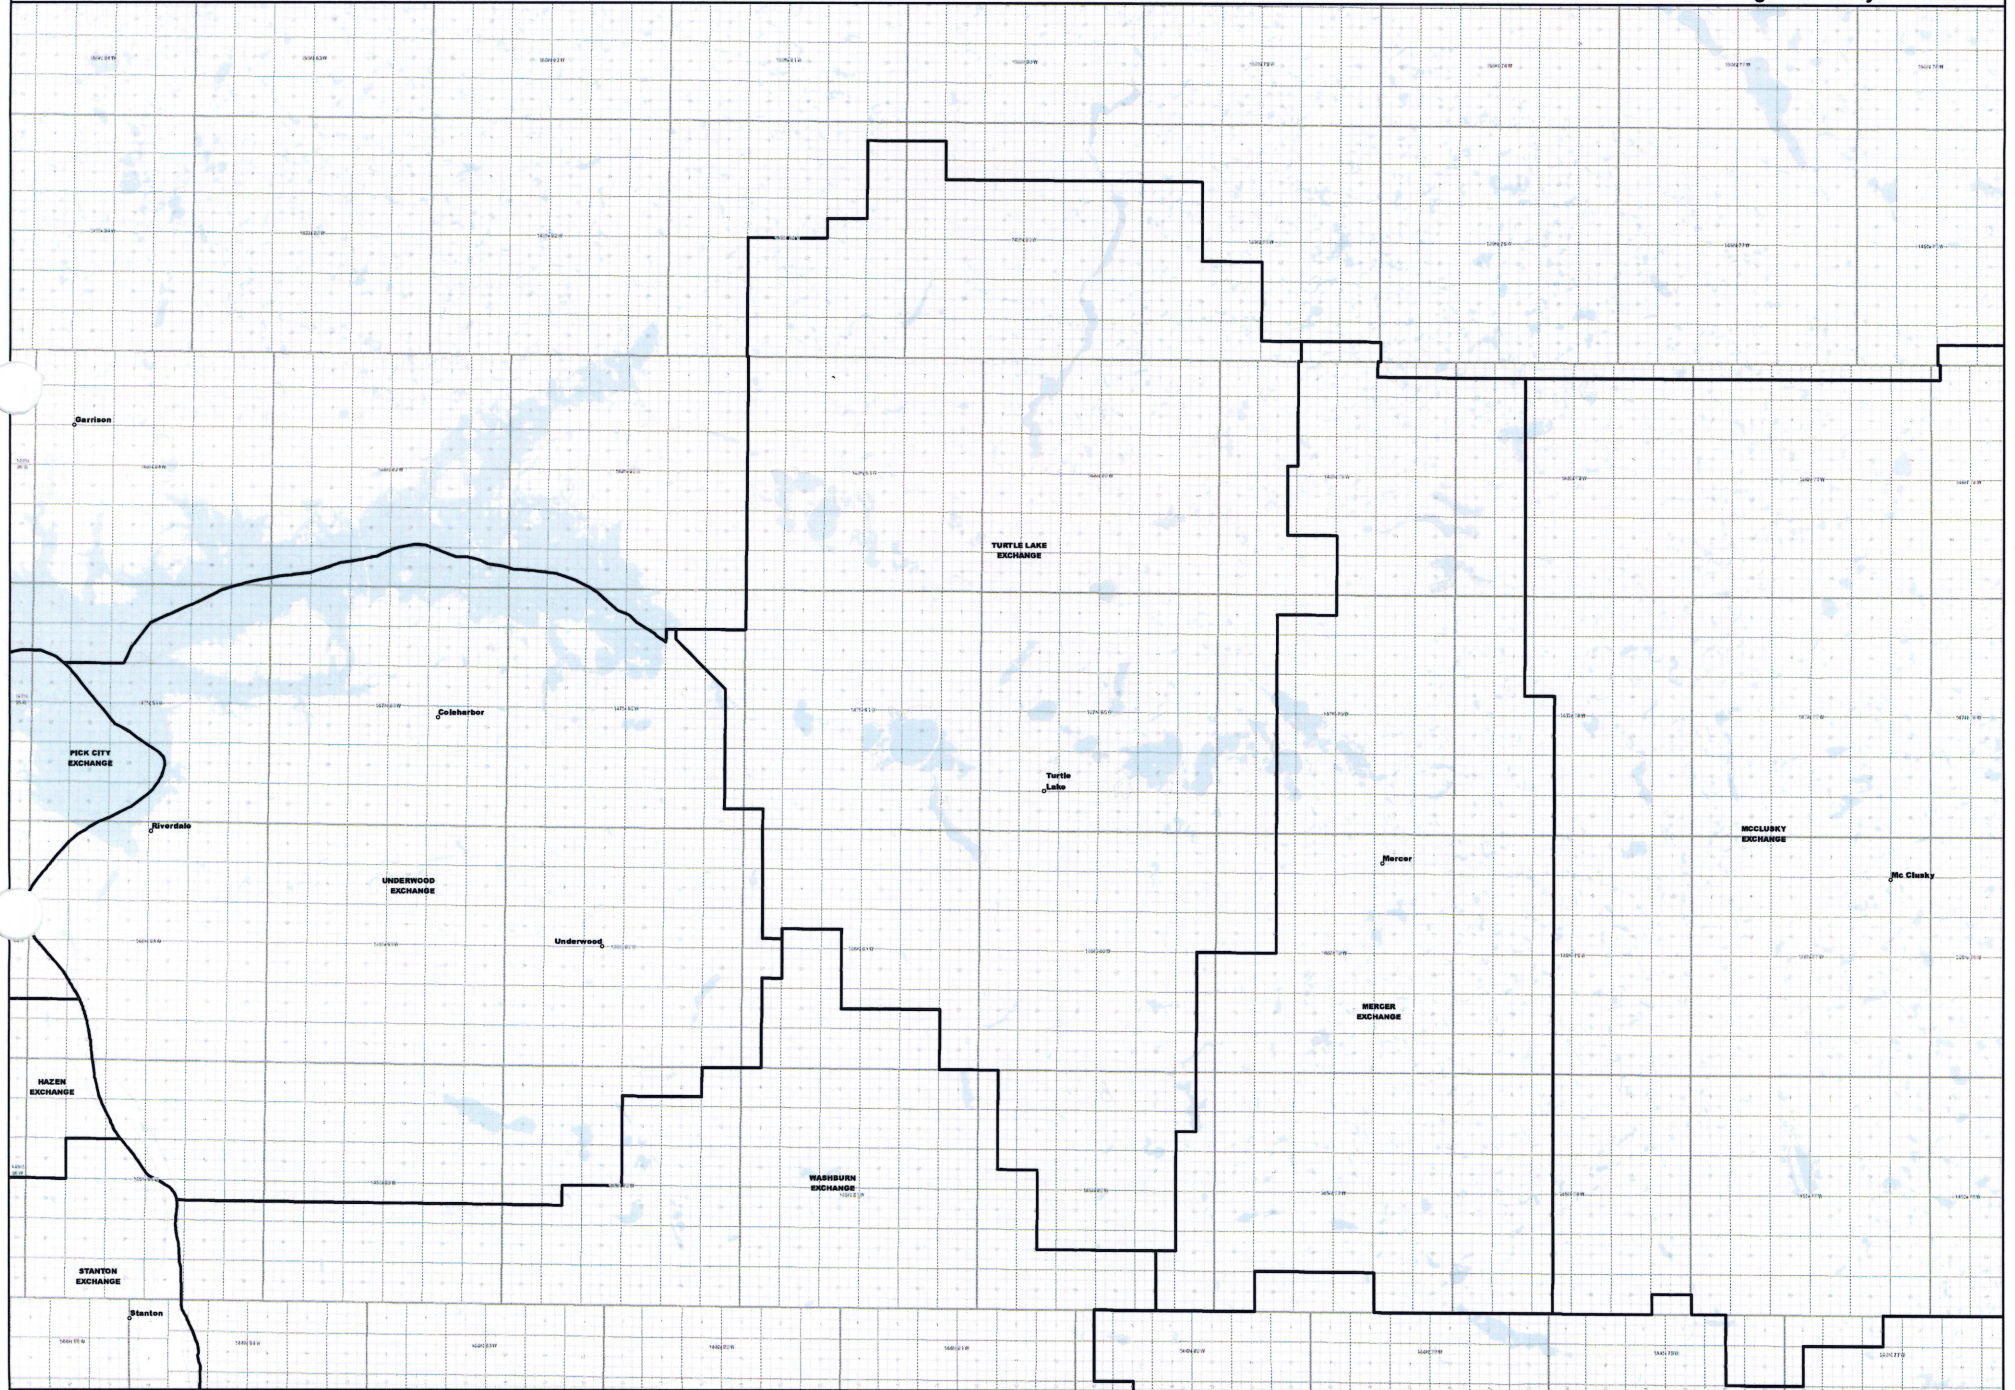

Date: 5/22/2013

Page 19 of 24

— Exchange Boundary - Release 1

NORTH DAKOTA EXCHANGE BOUNDARY MAP
WEST RIVER TELECOMMUNICATIONS COOPERATIVE
TURTLE LAKE EXCHANGE

Date: 5/22/2013

Page 21 of 24

— Exchange Boundary - Release 1