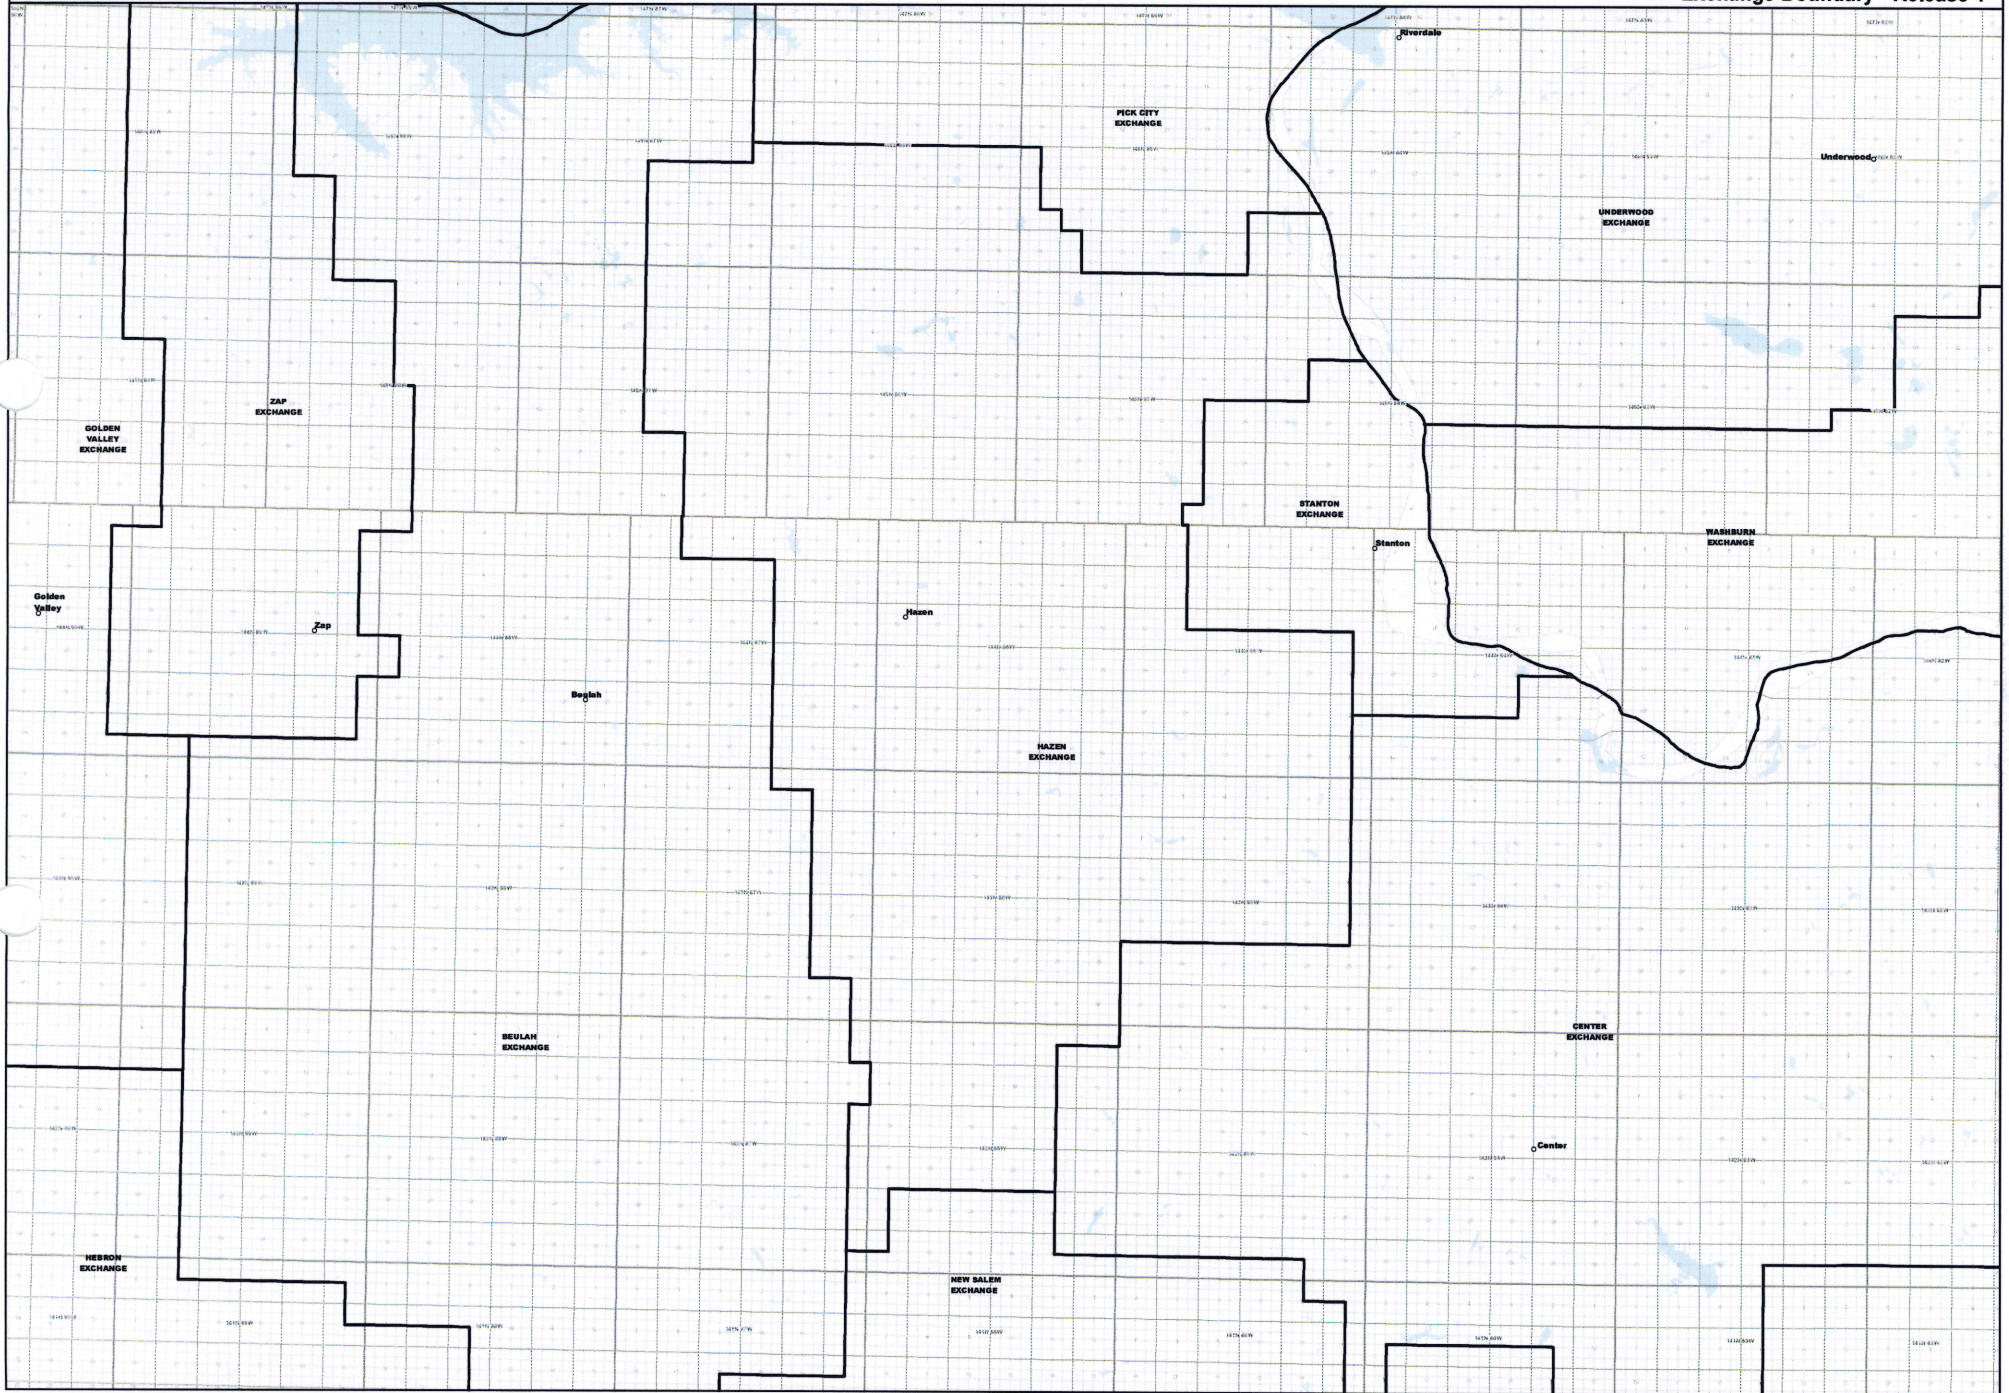

Date: 5/22/2013

Page 9 of 24

— Exchange Boundary - Release 1

NORTH DAKOTA EXCHANGE BOUNDARY MAP
WEST RIVER TELECOMMUNICATIONS COOPERATIVE
HAZEN EXCHANGE

Date: 5/22/2013

Page 10 of 24

— Exchange Boundary - Release 1