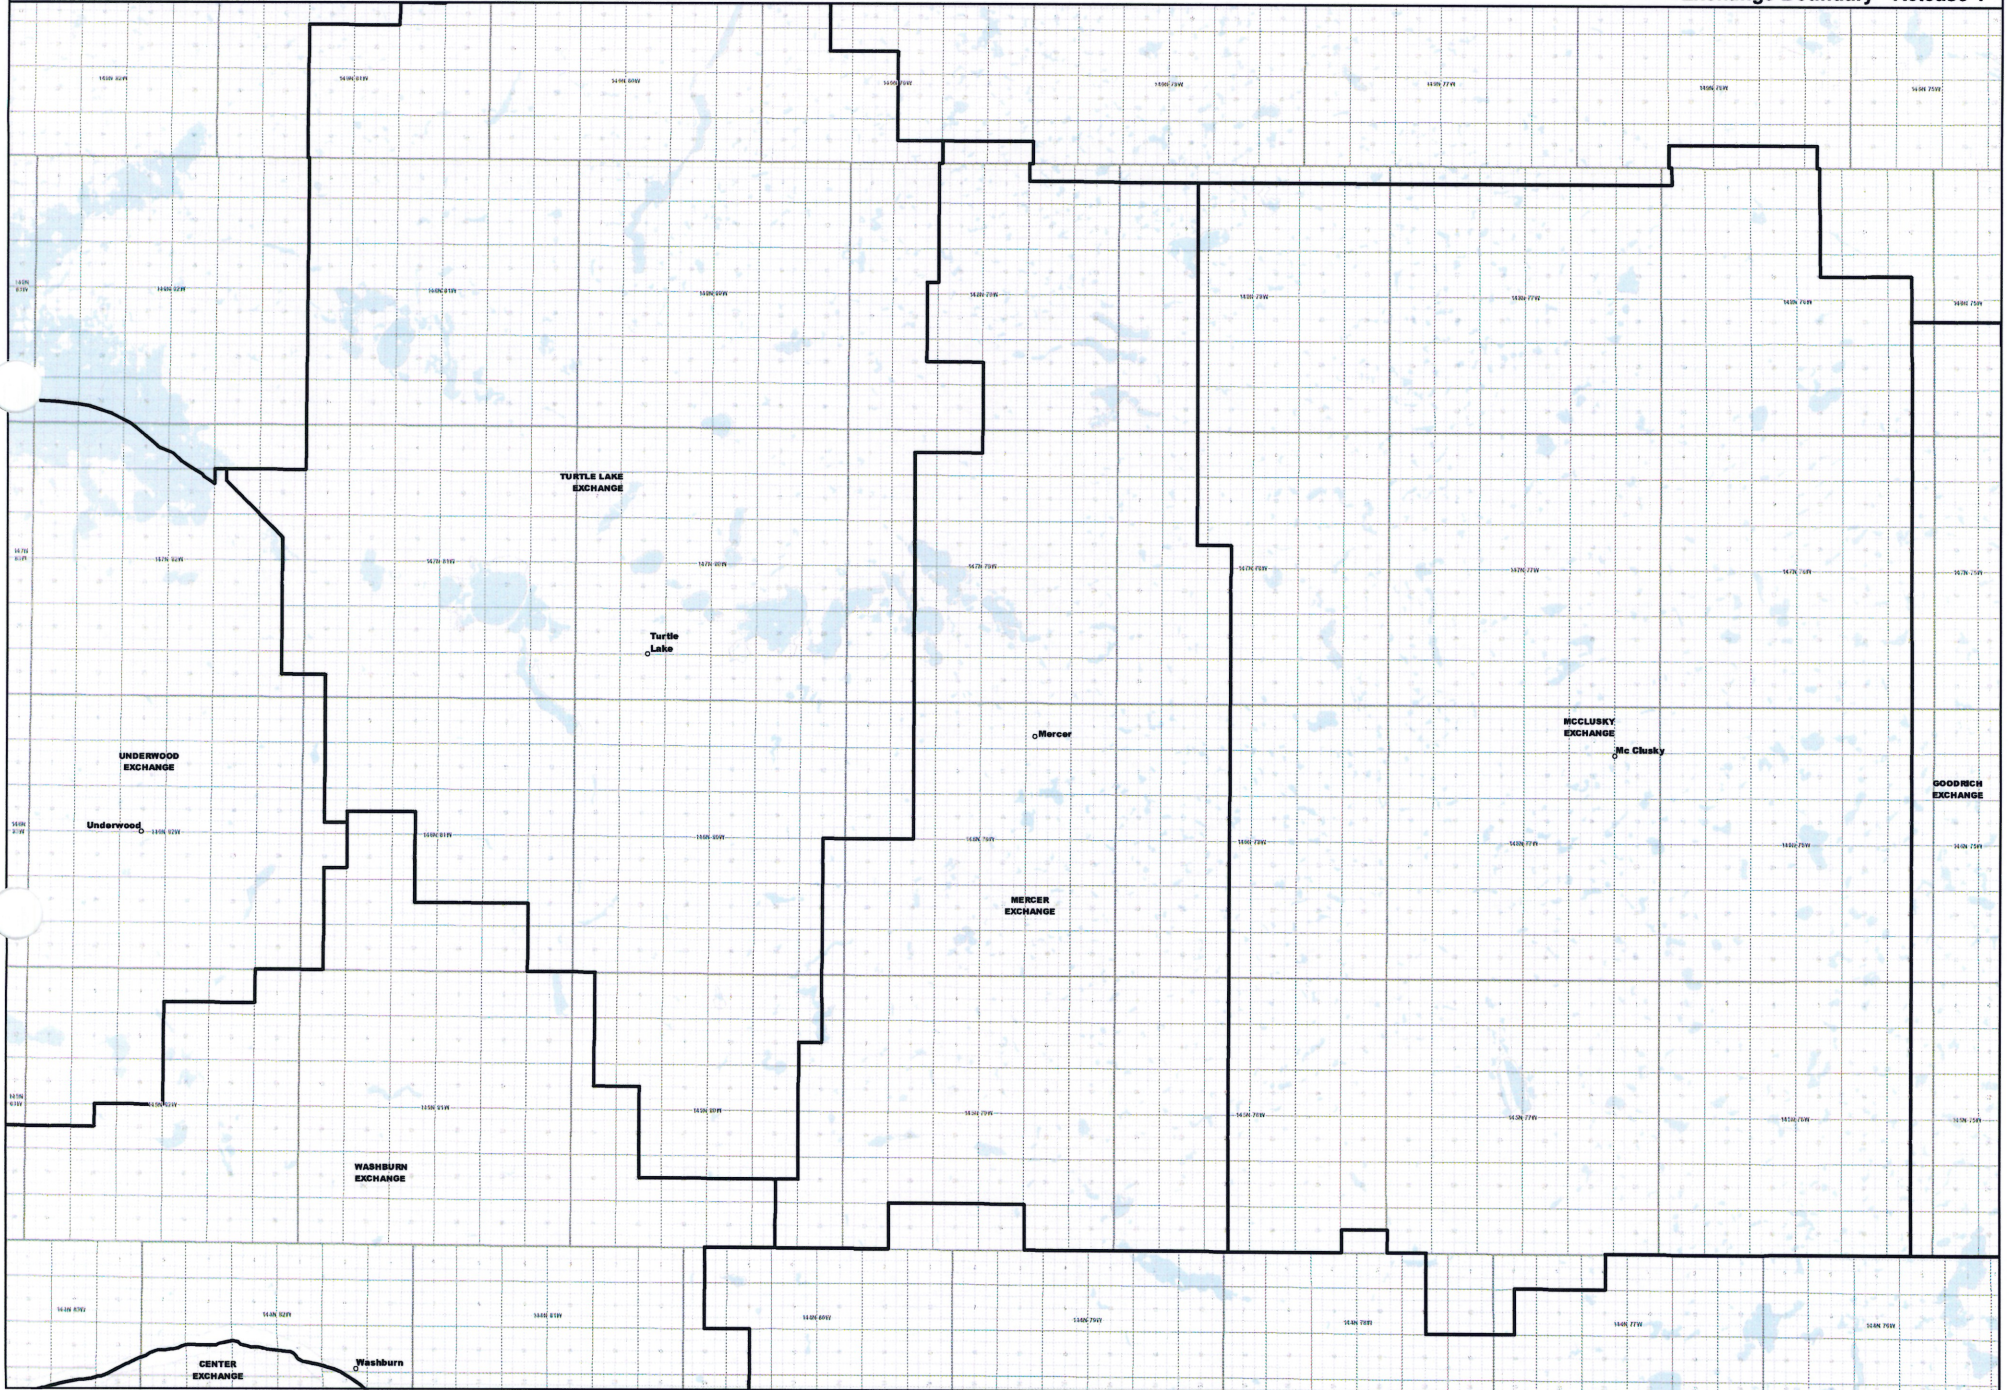

Date: 5/22/2013

Page 12 of 24

— Exchange Boundary - Release 1

NORTH DAKOTA EXCHANGE BOUNDARY MAP
WEST RIVER TELECOMMUNICATIONS COOPERATIVE
MERCER EXCHANGE

Date: 5/22/2013

Page 13 of 24

— Exchange Boundary - Release 1