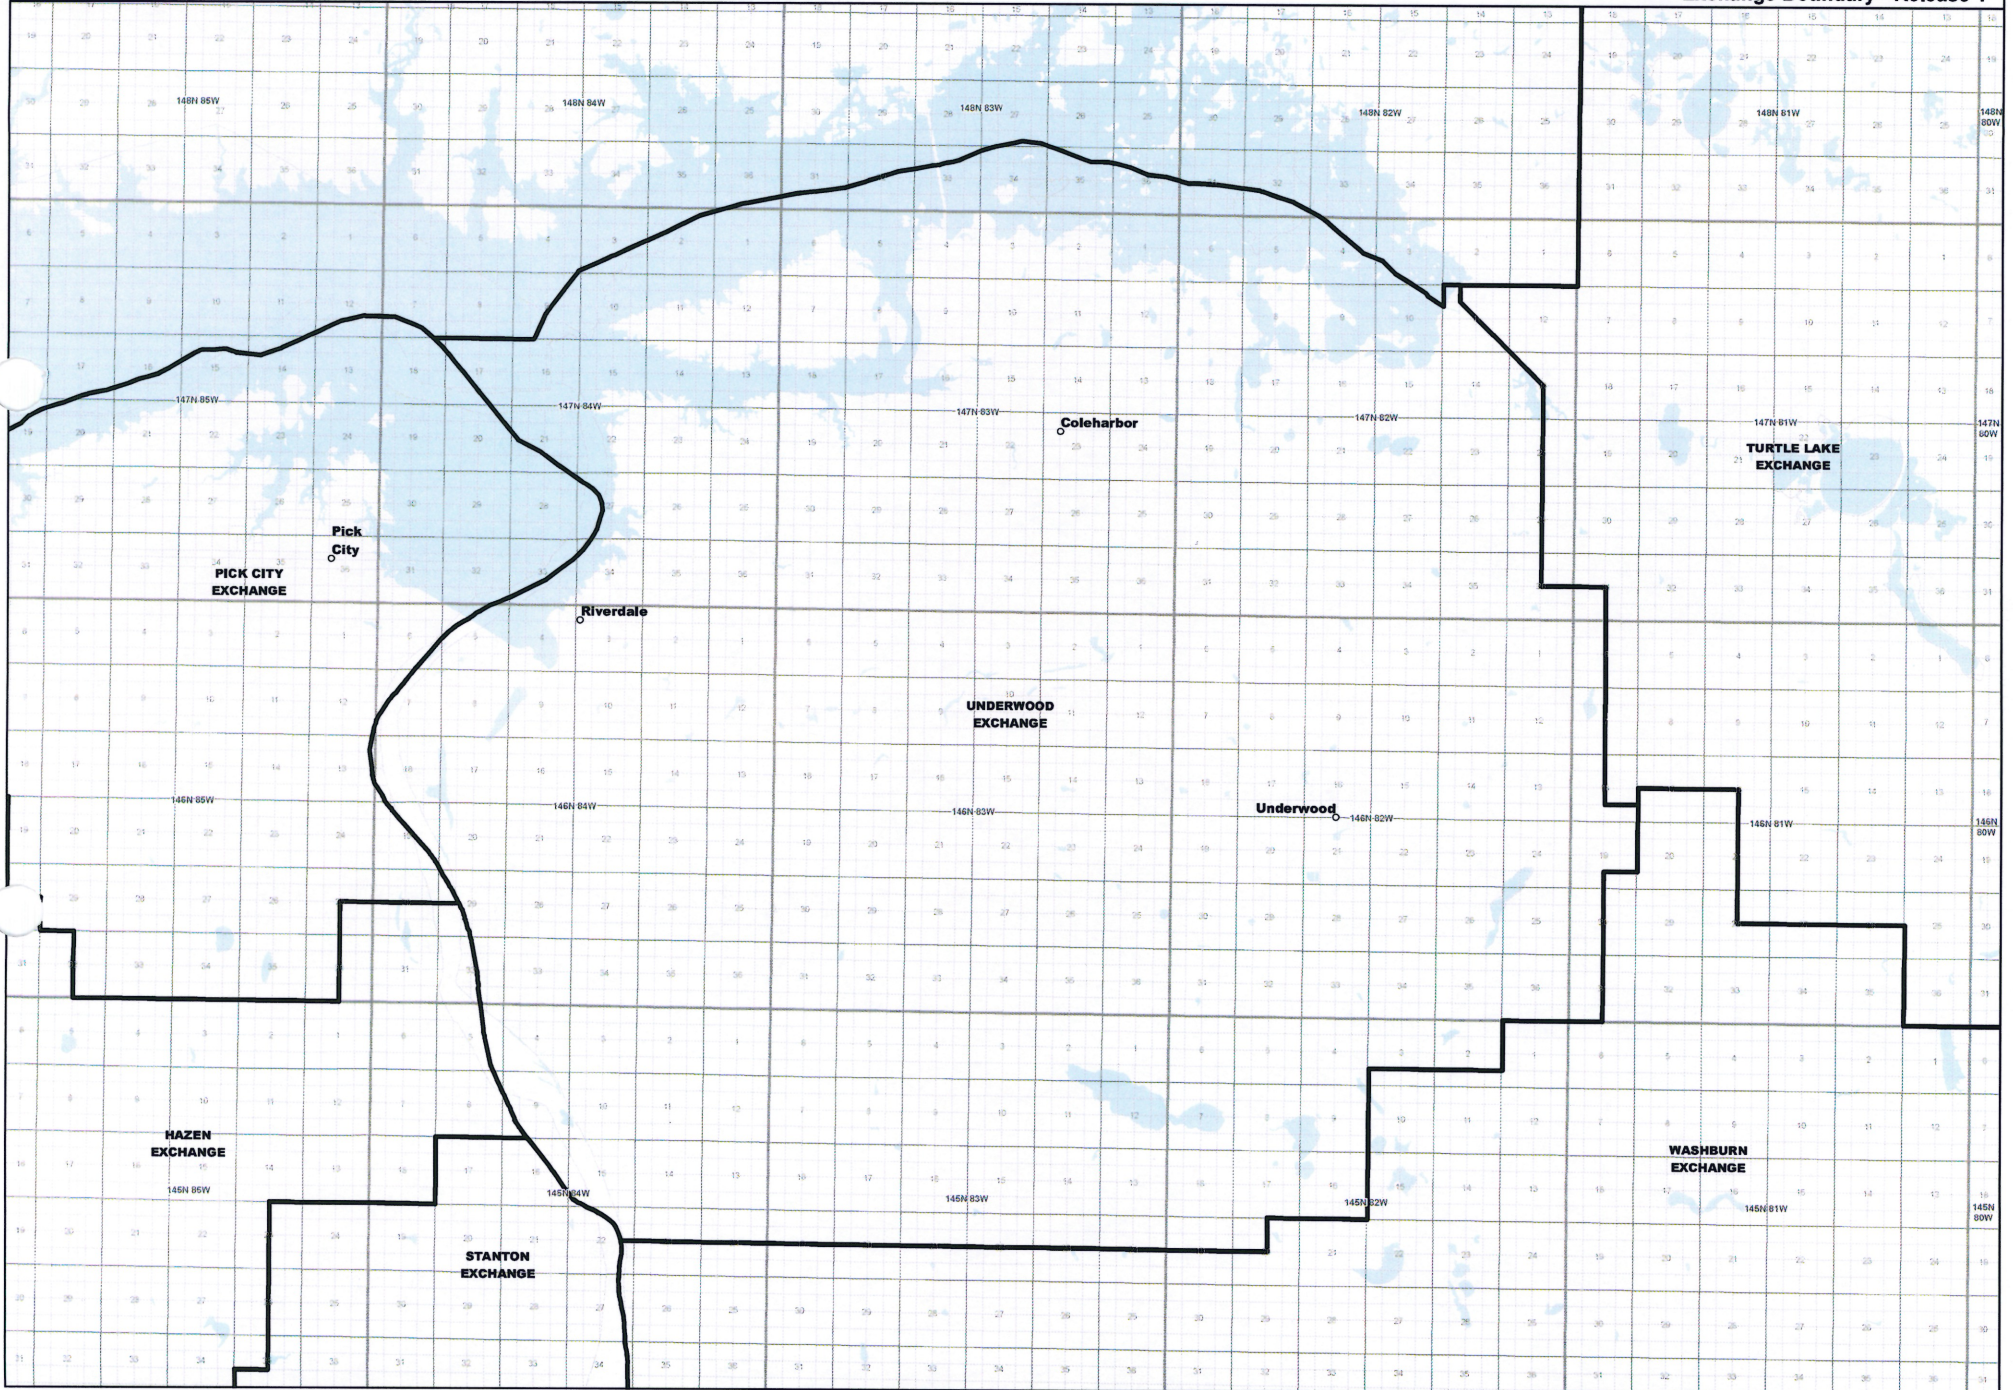

NORTH DAKOTA EXCHANGE BOUNDARY MAP
WEST RIVER TELECOMMUNICATIONS COOPERATIVE
UNDERWOOD EXCHANGE

Date: 5/22/2013

Page 22 of 24

— Exchange Boundary - Release 1