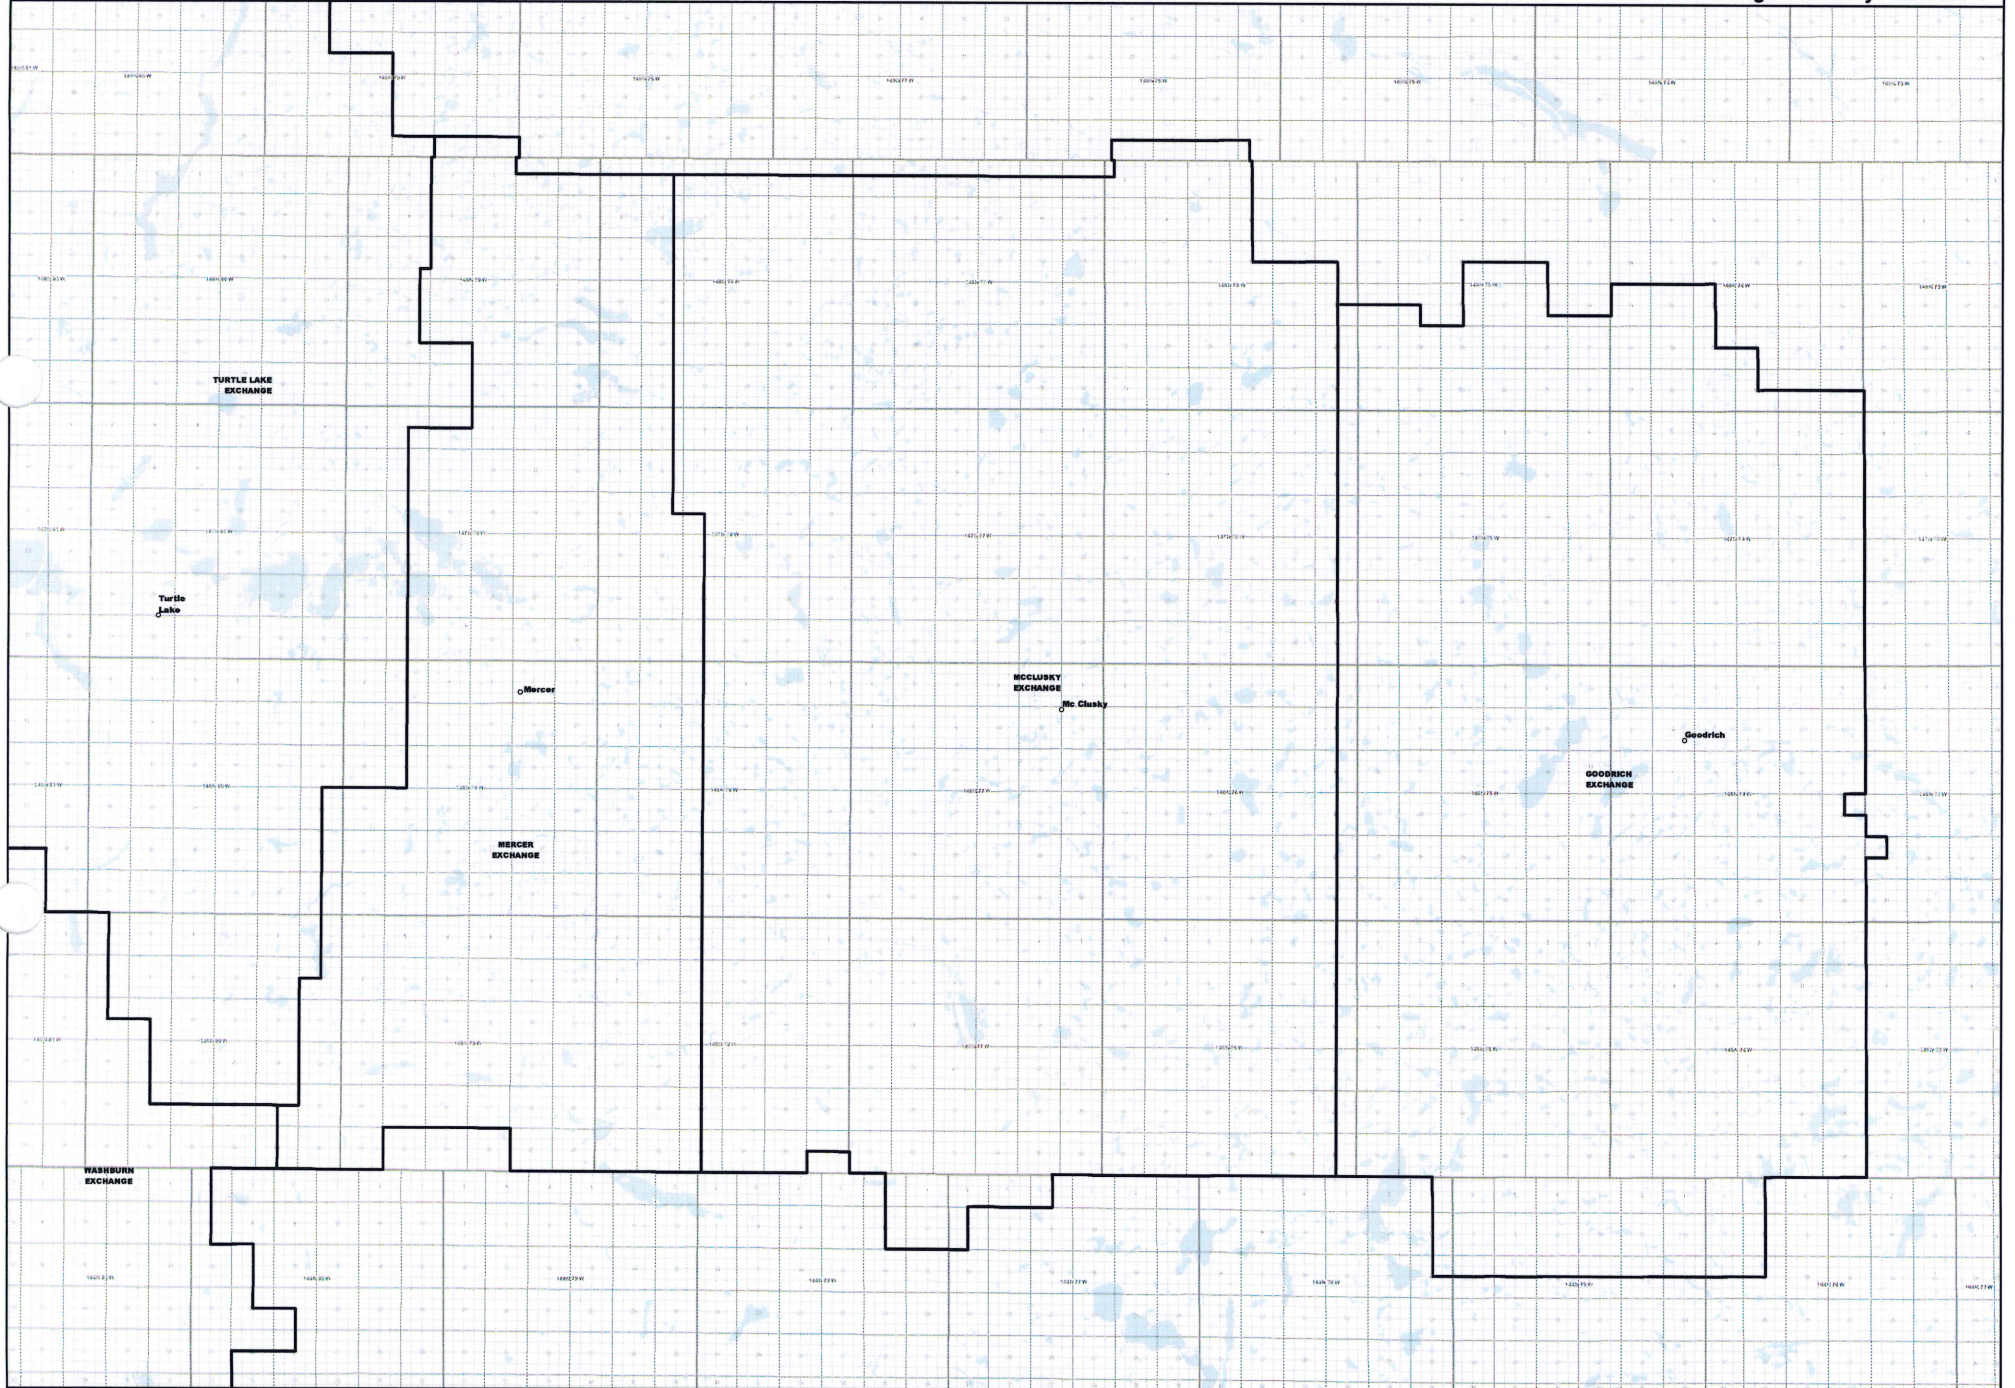

NORTH DAKOTA EXCHANGE BOUNDARY MAP
WEST RIVER TELECOMMUNICATIONS COOPERATIVE
MCCLUSKY EXCHANGE

Date: 5/22/2013

Page 12 of 24

— Exchange Boundary - Release 1