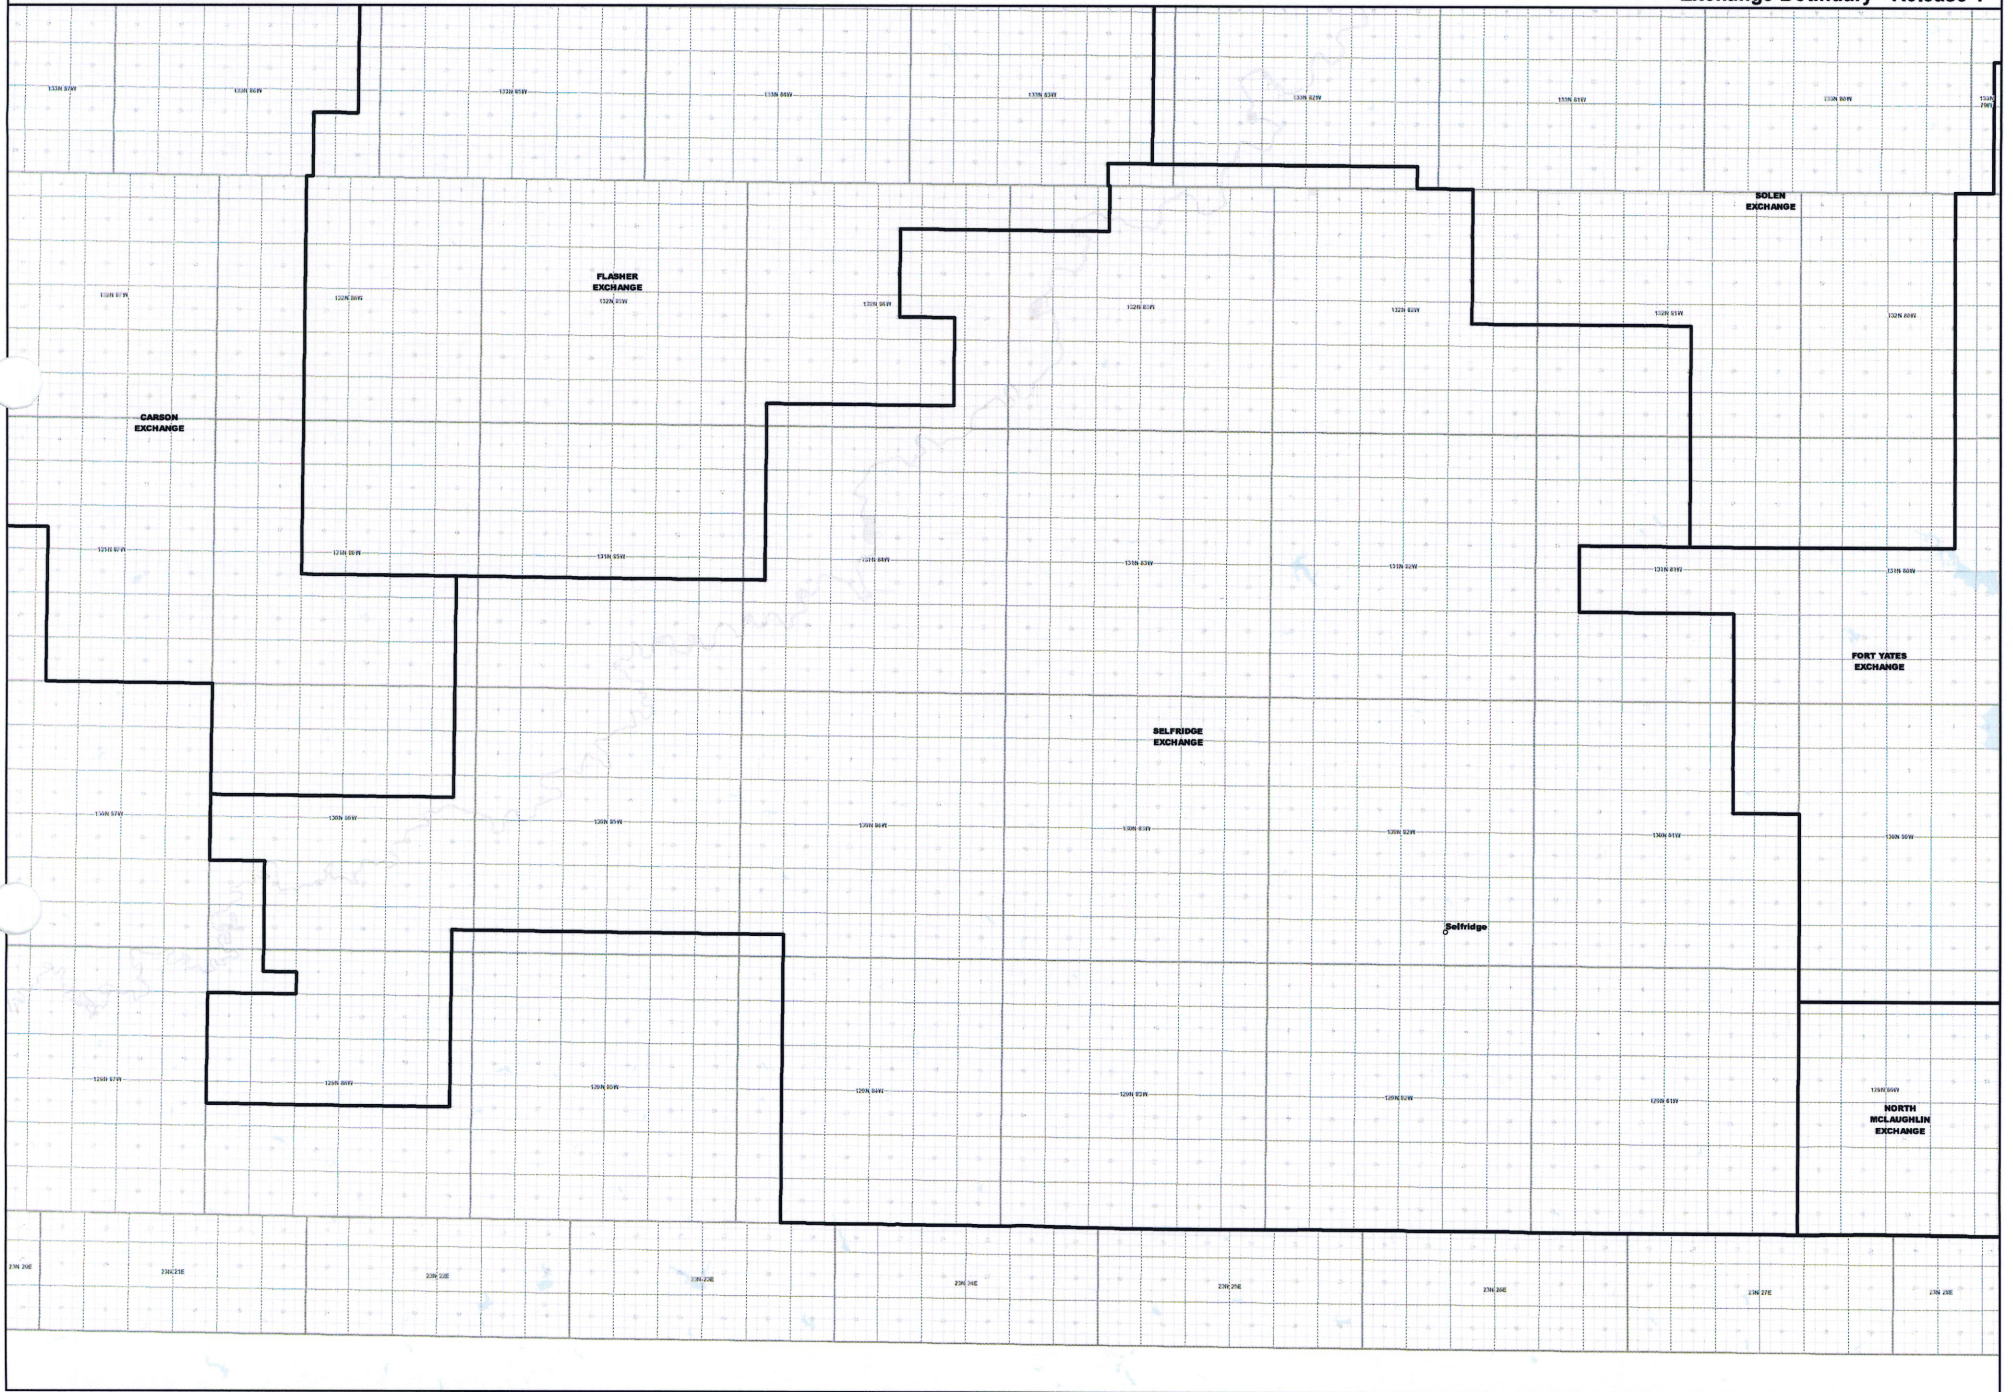

Date: 5/22/2013

Page 16 of 24

— Exchange Boundary - Release 1

NORTH DAKOTA EXCHANGE BOUNDARY MAP
WEST RIVER TELECOMMUNICATIONS COOPERATIVE
SELFRIDGE EXCHANGE

Date: 5/22/2013

Page 17 of 24

— Exchange Boundary - Release 1