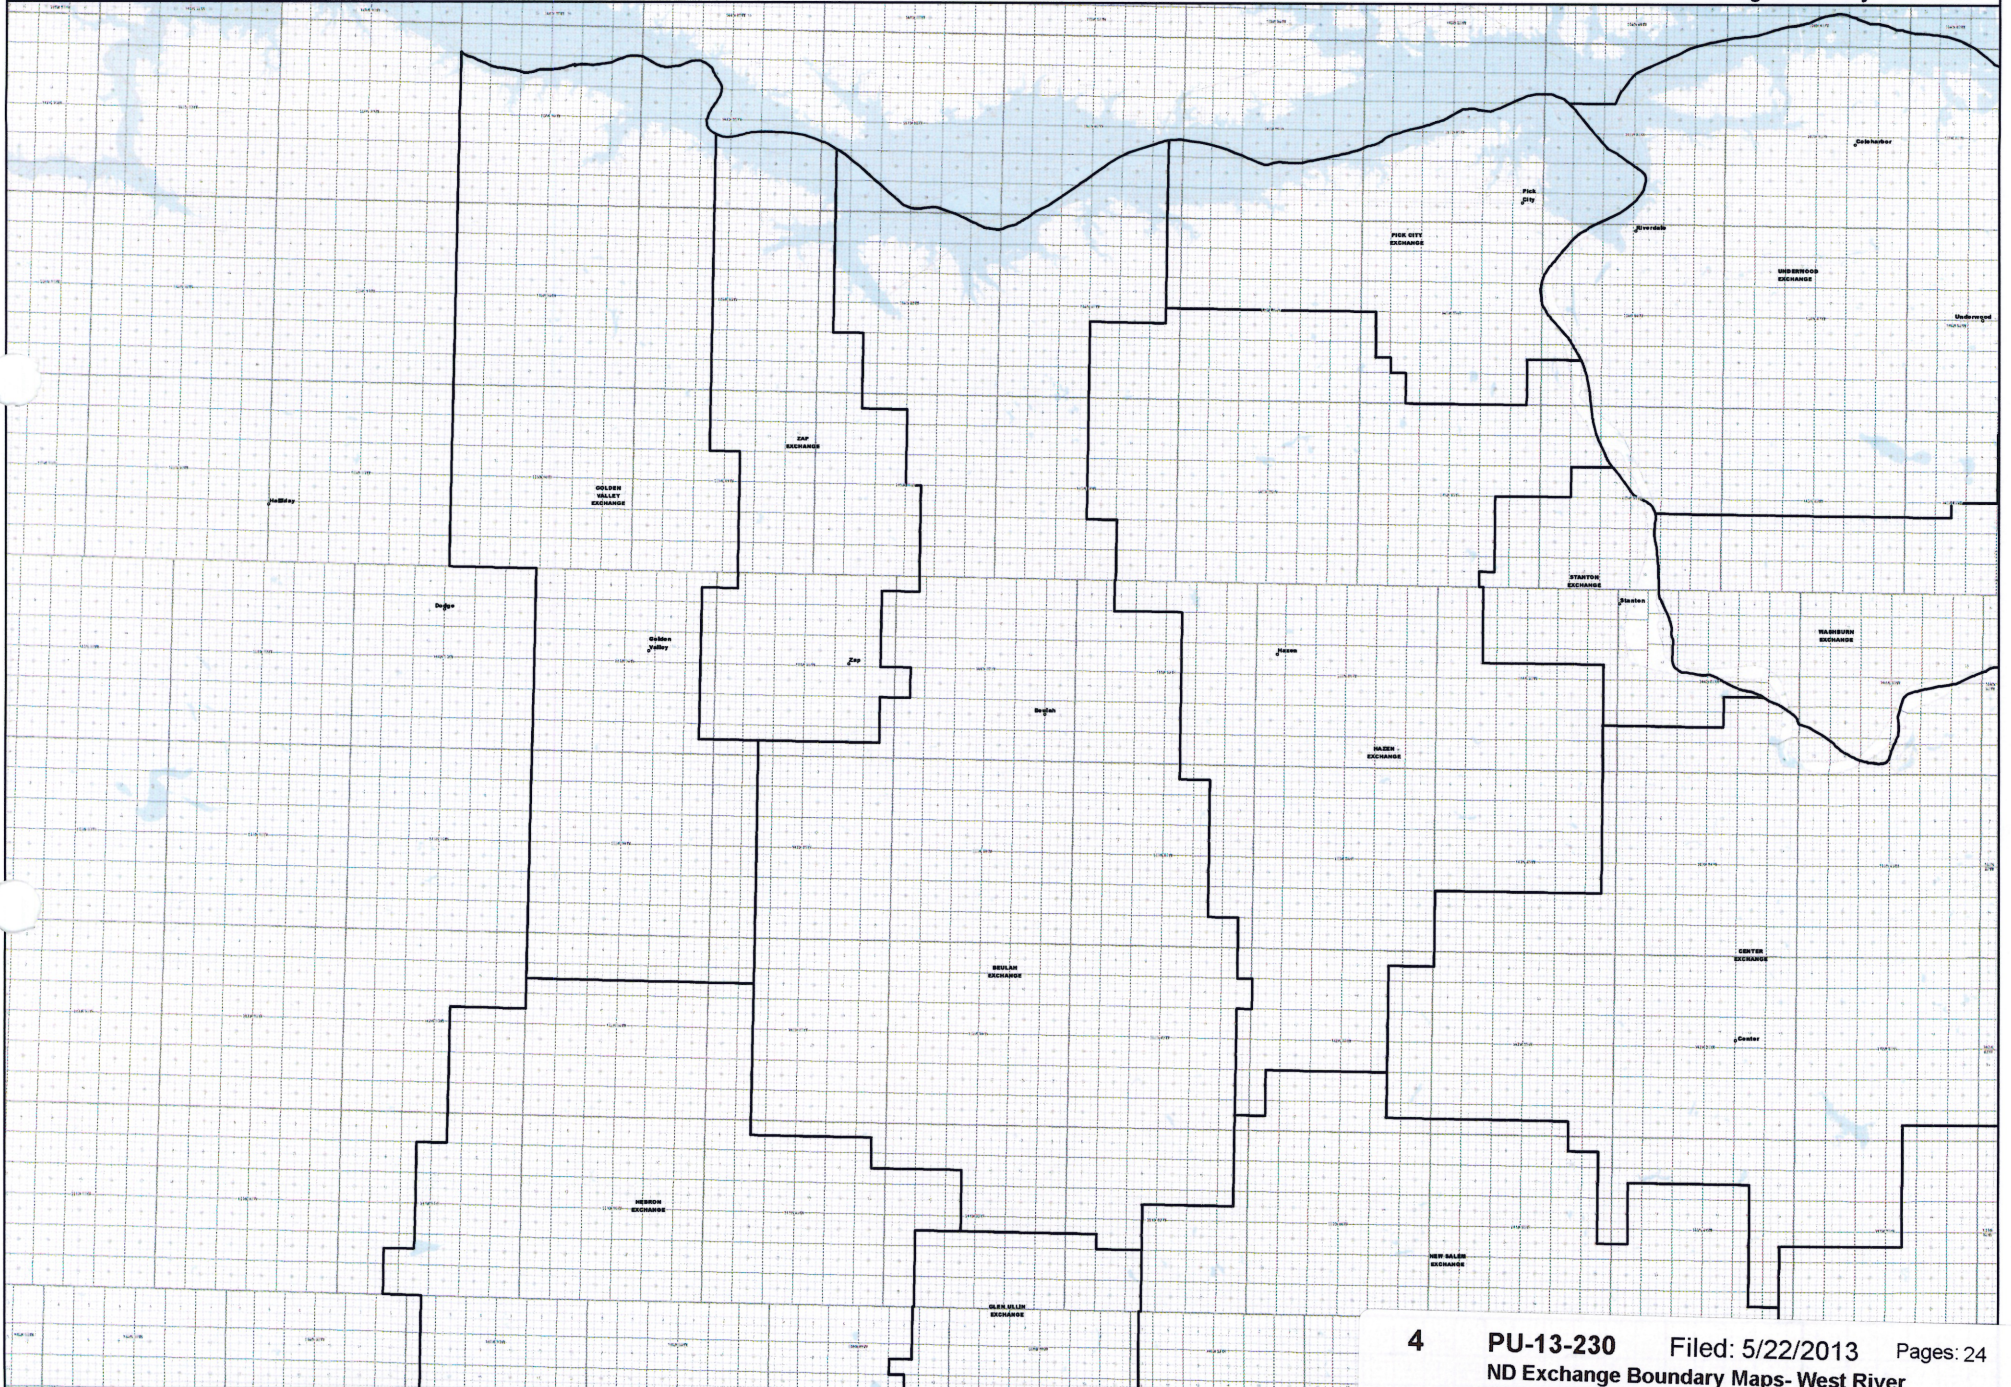

NORTH DAKOTA EXCHANGE BOUNDARY MAP
WEST RIVER TELECOMMUNICATIONS COOPERATIVE
BEULAH EXCHANGE

Date: 5/22/2013

Page 1 of 24

— Exchange Boundary - Release 1

NORTH DAKOTA EXCHANGE BOUNDARY MAP
WEST RIVER TELECOMMUNICATIONS COOPERATIVE
CARSON EXCHANGE

Date: 5/22/2013

Page 2 of 24

— Exchange Boundary - Release 1

NORTH DAKOTA EXCHANGE BOUNDARY MAP
WEST RIVER TELECOMMUNICATIONS COOPERATIVE
ELGIN EXCHANGE

Date: 5/22/2013

Page 4 of 24

— Exchange Boundary - Release 1

NORTH DAKOTA EXCHANGE BOUNDARY MAP
WEST RIVER TELECOMMUNICATIONS COOPERATIVE
FLASHER EXCHANGE

Date: 5/22/2013

Page 5 of 24

— Exchange Boundary - Release 1

NORTH DAKOTA EXCHANGE BOUNDARY MAP
WEST RIVER TELECOMMUNICATIONS COOPERATIVE
FORT YATES EXCHANGE