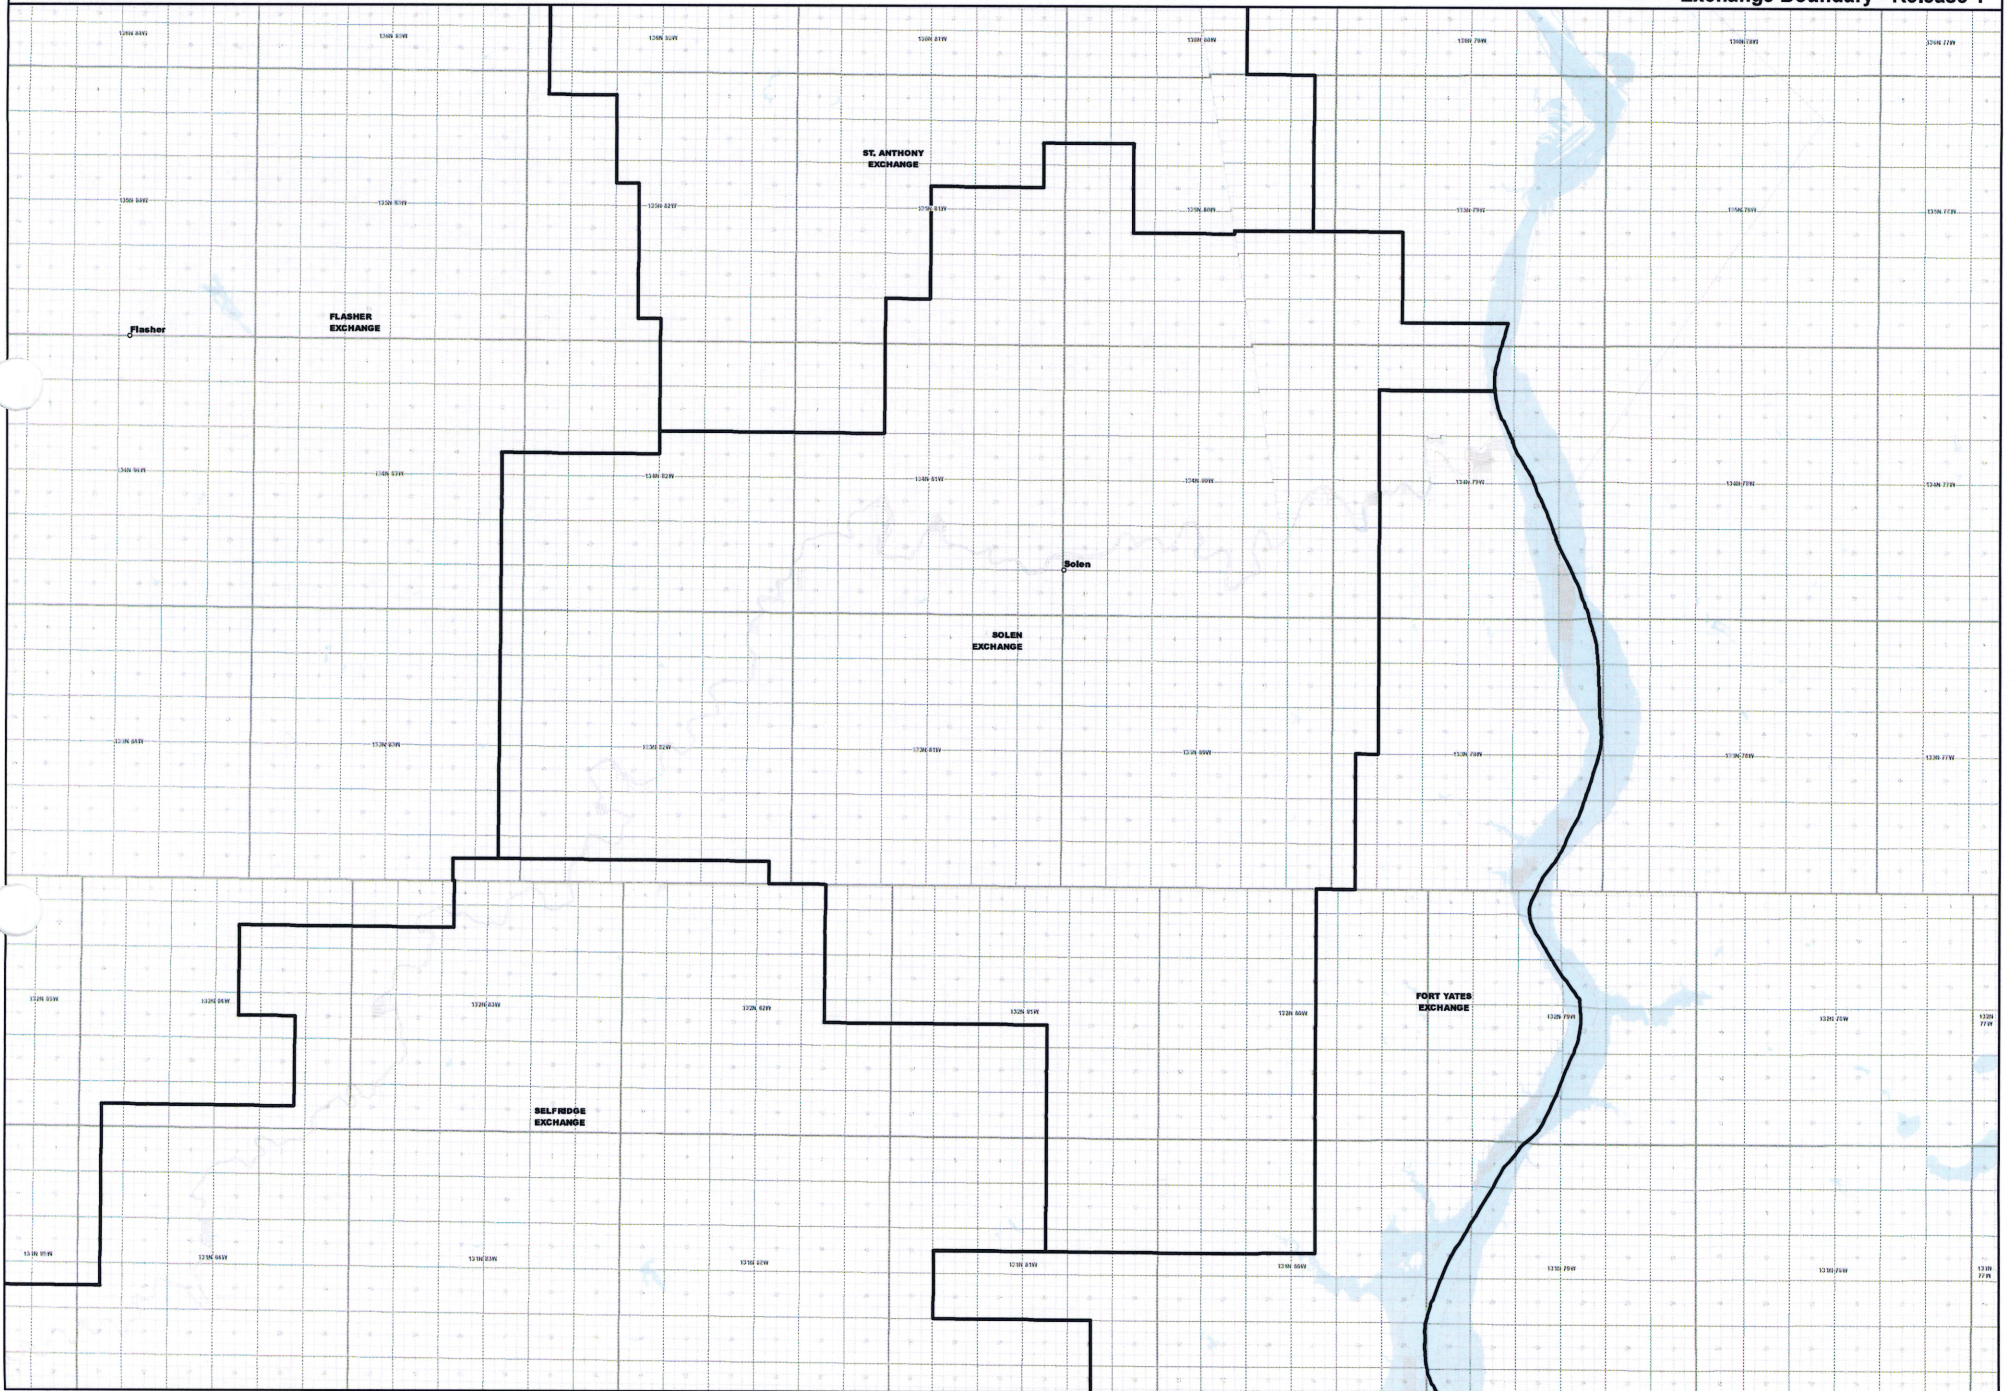

NORTH DAKOTA EXCHANGE BOUNDARY MAP
WEST RIVER TELECOMMUNICATIONS COOPERATIVE
NEW SALEM EXCHANGE

Date: 5/22/2013

Page 14 of 24

— Exchange Boundary - Release 1

NORTH DAKOTA EXCHANGE BOUNDARY MAP
WEST RIVER TELECOMMUNICATIONS COOPERATIVE
PICK CITY EXCHANGE

Date: 5/22/2013

Page 16 of 24

— Exchange Boundary - Release 1

NORTH DAKOTA EXCHANGE BOUNDARY MAP
WEST RIVER TELECOMMUNICATIONS COOPERATIVE
SELFRIDGE EXCHANGE

Date: 5/22/2013

Page 17 of 24

— Exchange Boundary - Release 1

NORTH DAKOTA EXCHANGE BOUNDARY MAP
WEST RIVER TELECOMMUNICATIONS COOPERATIVE
SOLEN EXCHANGE

Date: 5/22/2013

Page 18 of 24

— Exchange Boundary - Release 1

NORTH DAKOTA EXCHANGE BOUNDARY MAP
WEST RIVER TELECOMMUNICATIONS COOPERATIVE
ST. ANTHONY EXCHANGE