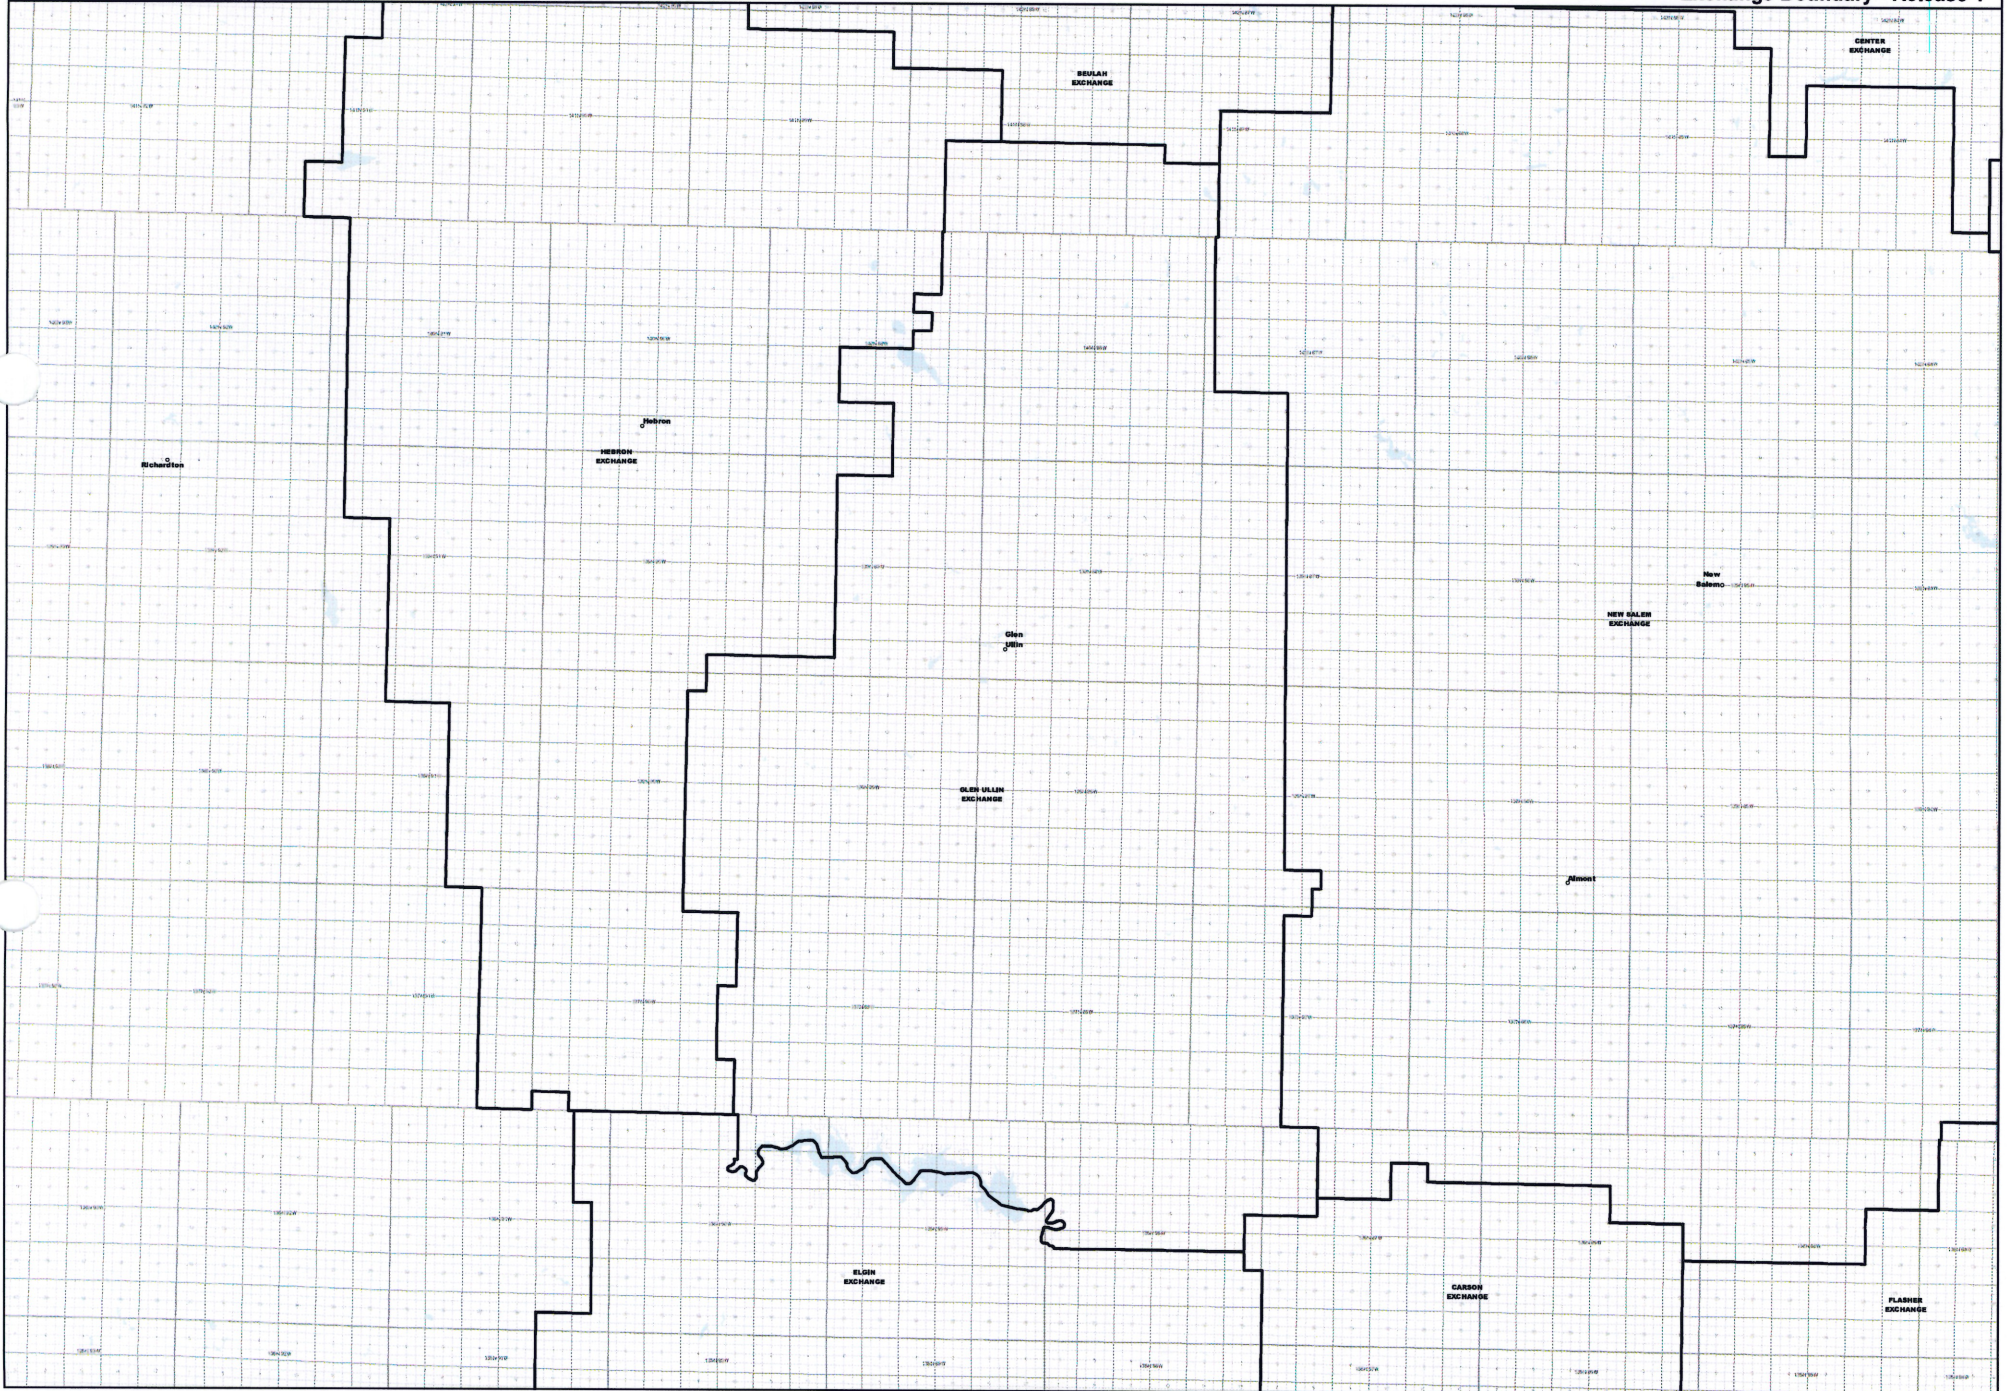

NORTH DAKOTA EXCHANGE BOUNDARY MAP
WEST RIVER TELECOMMUNICATIONS COOPERATIVE
FLASHER EXCHANGE

Date: 5/22/2013

Page 5 of 24

— Exchange Boundary - Release 1

NORTH DAKOTA EXCHANGE BOUNDARY MAP
WEST RIVER TELECOMMUNICATIONS COOPERATIVE
FORT YATES EXCHANGE

NORTH DAKOTA EXCHANGE BOUNDARY MAP
WEST RIVER TELECOMMUNICATIONS COOPERATIVE
GOLDEN VALLEY EXCHANGE

Date: 5/22/2013

Page 8 of 24

— Exchange Boundary - Release 1

NORTH DAKOTA EXCHANGE BOUNDARY MAP
WEST RIVER TELECOMMUNICATIONS COOPERATIVE
GOODRICH EXCHANGE