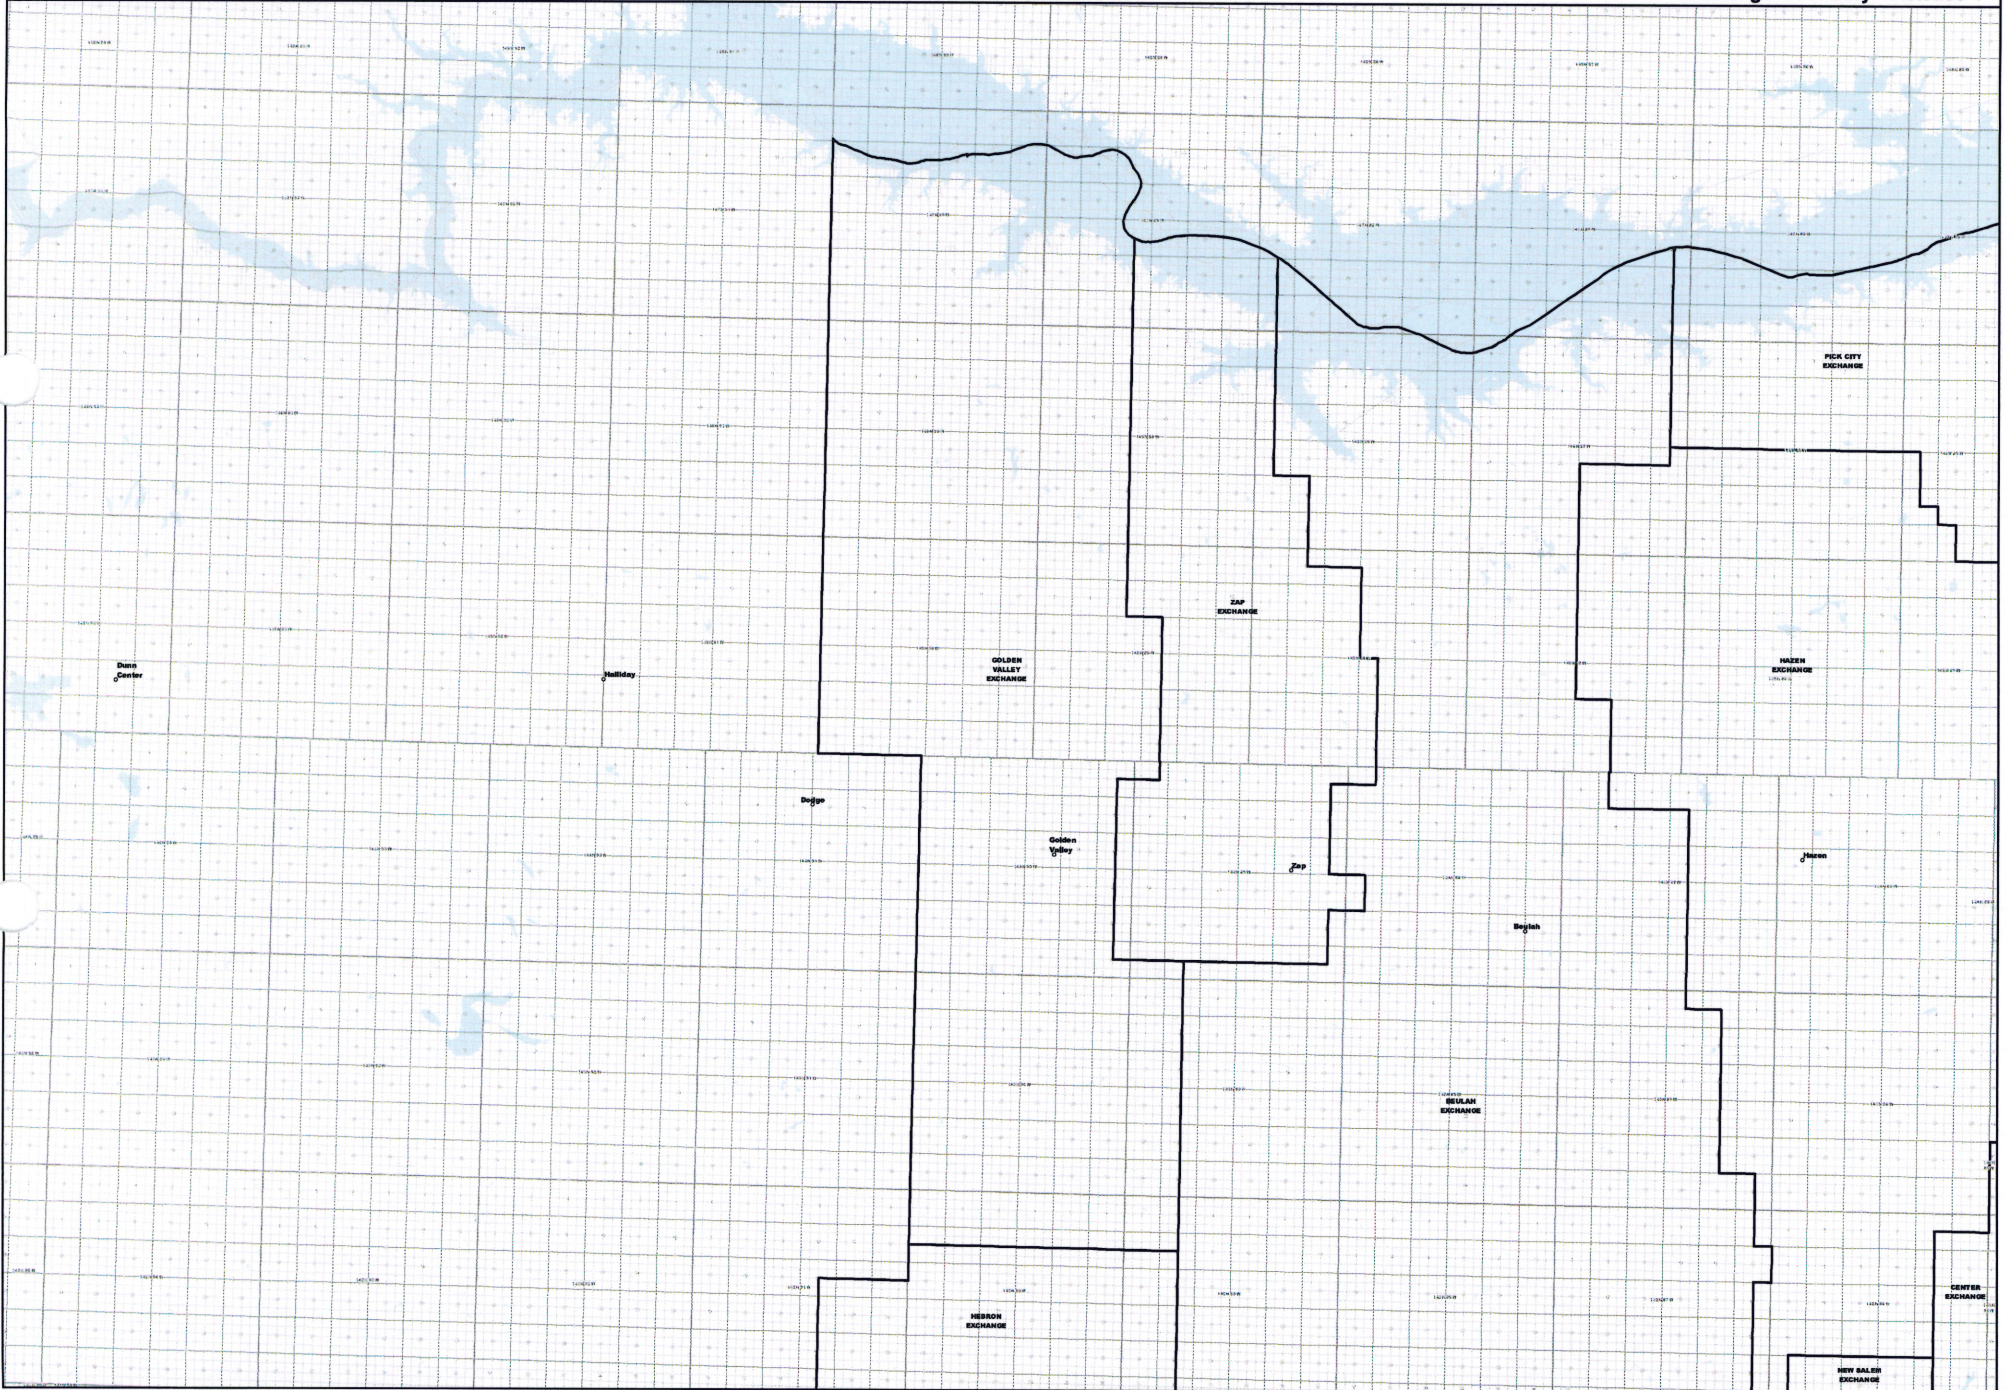

NORTH DAKOTA EXCHANGE BOUNDARY MAP
WEST RIVER TELECOMMUNICATIONS COOPERATIVE
GOLDEN VALLEY EXCHANGE

Date: 5/22/2013

Page 8 of 24

— Exchange Boundary - Release 1

NORTH DAKOTA EXCHANGE BOUNDARY MAP
WEST RIVER TELECOMMUNICATIONS COOPERATIVE
GOODRICH EXCHANGE