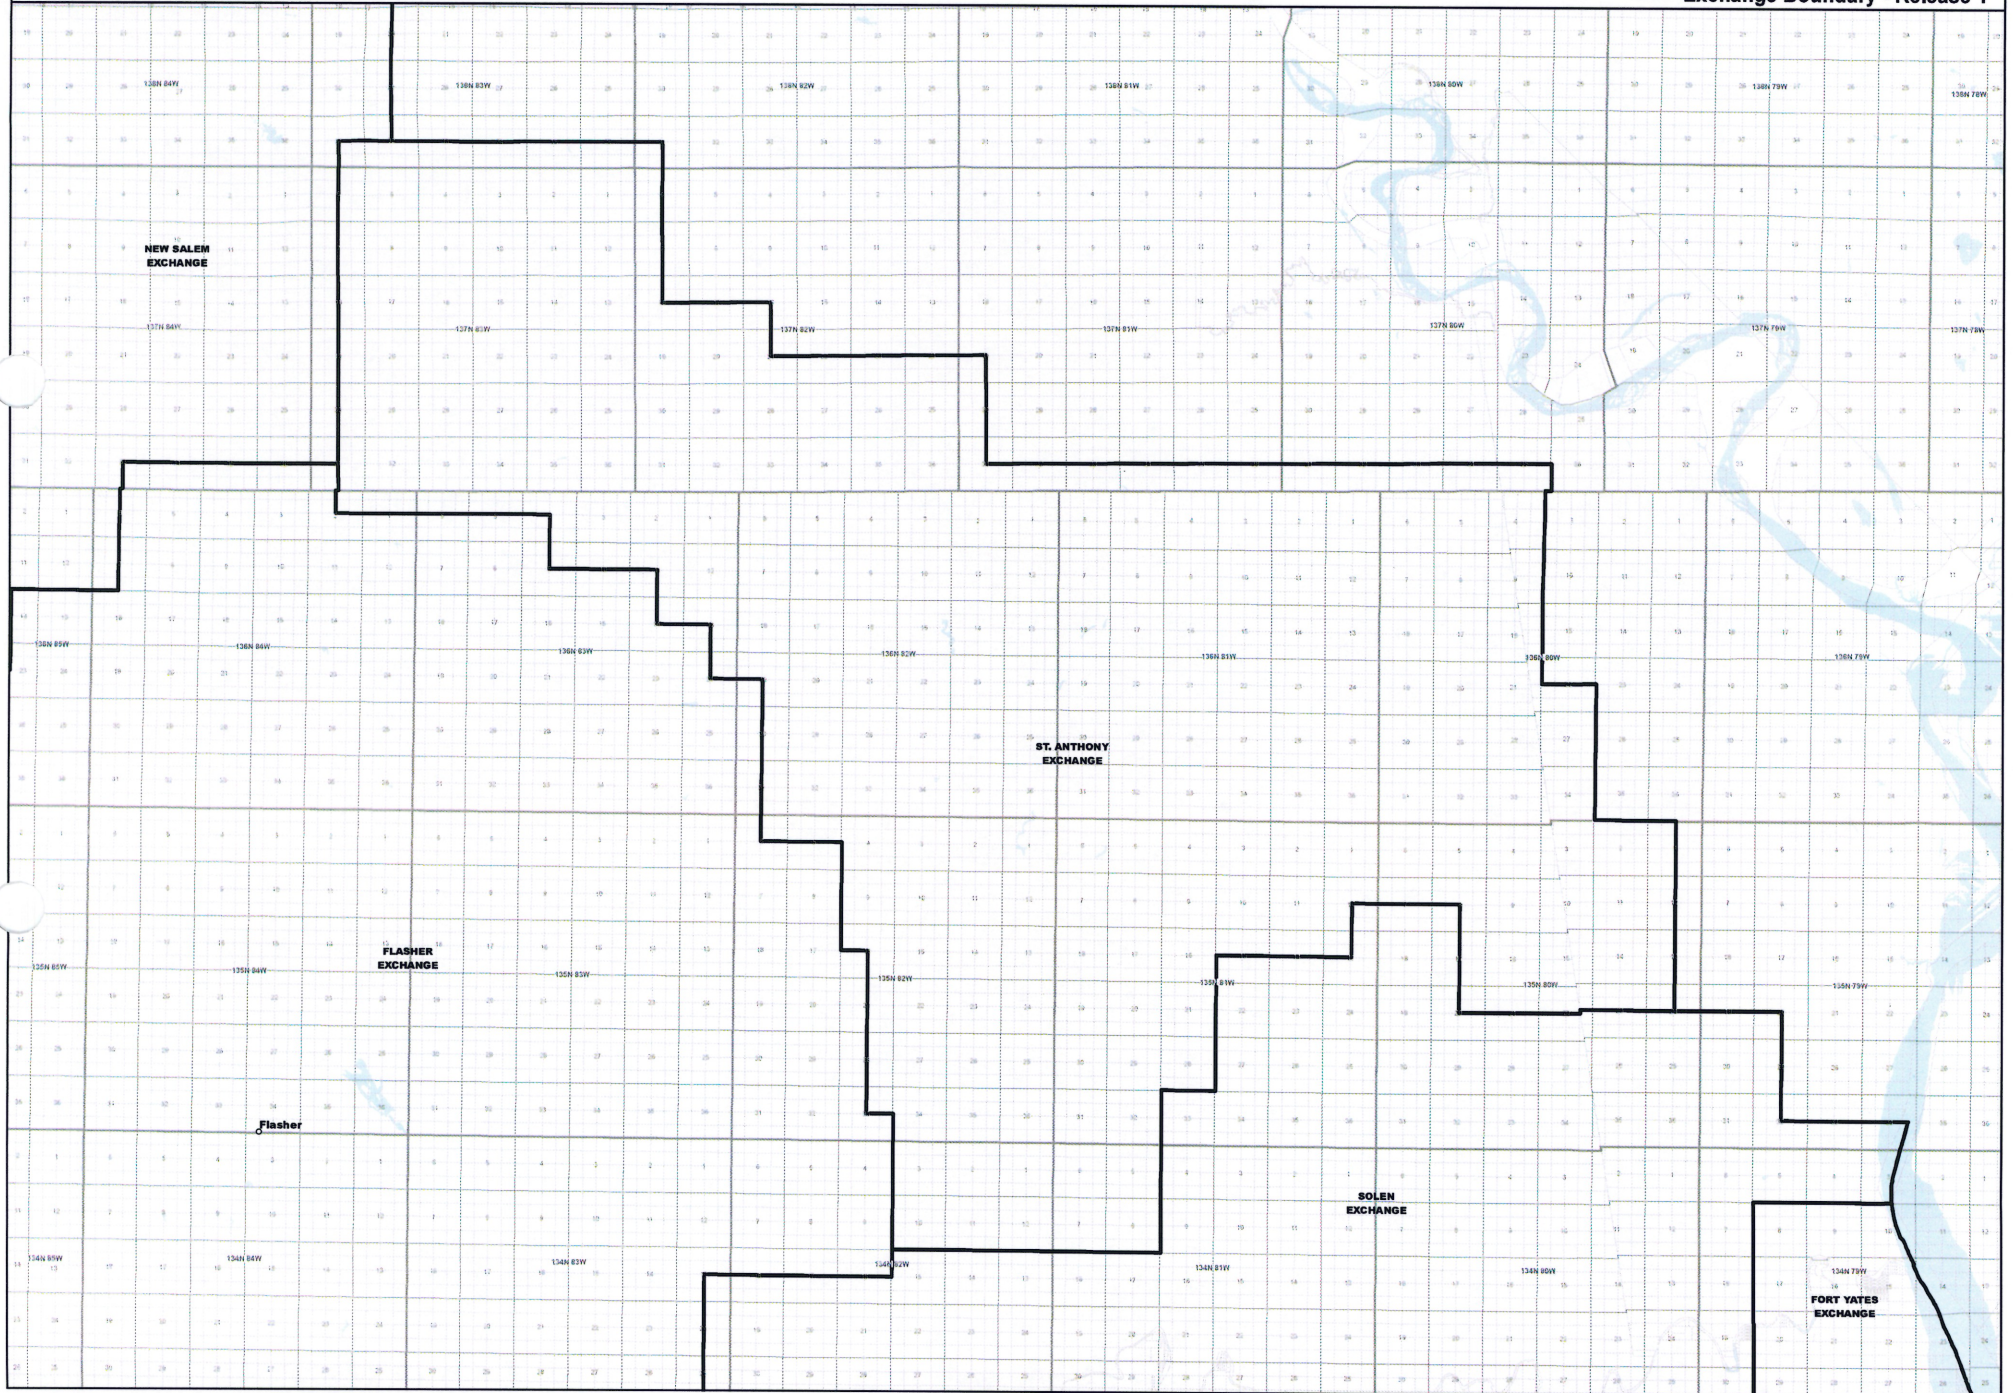

NORTH DAKOTA EXCHANGE BOUNDARY MAP
WEST RIVER TELECOMMUNICATIONS COOPERATIVE
ST. ANTHONY EXCHANGE

Date: 5/22/2013

Page 19 of 24

— Exchange Boundary - Release 1