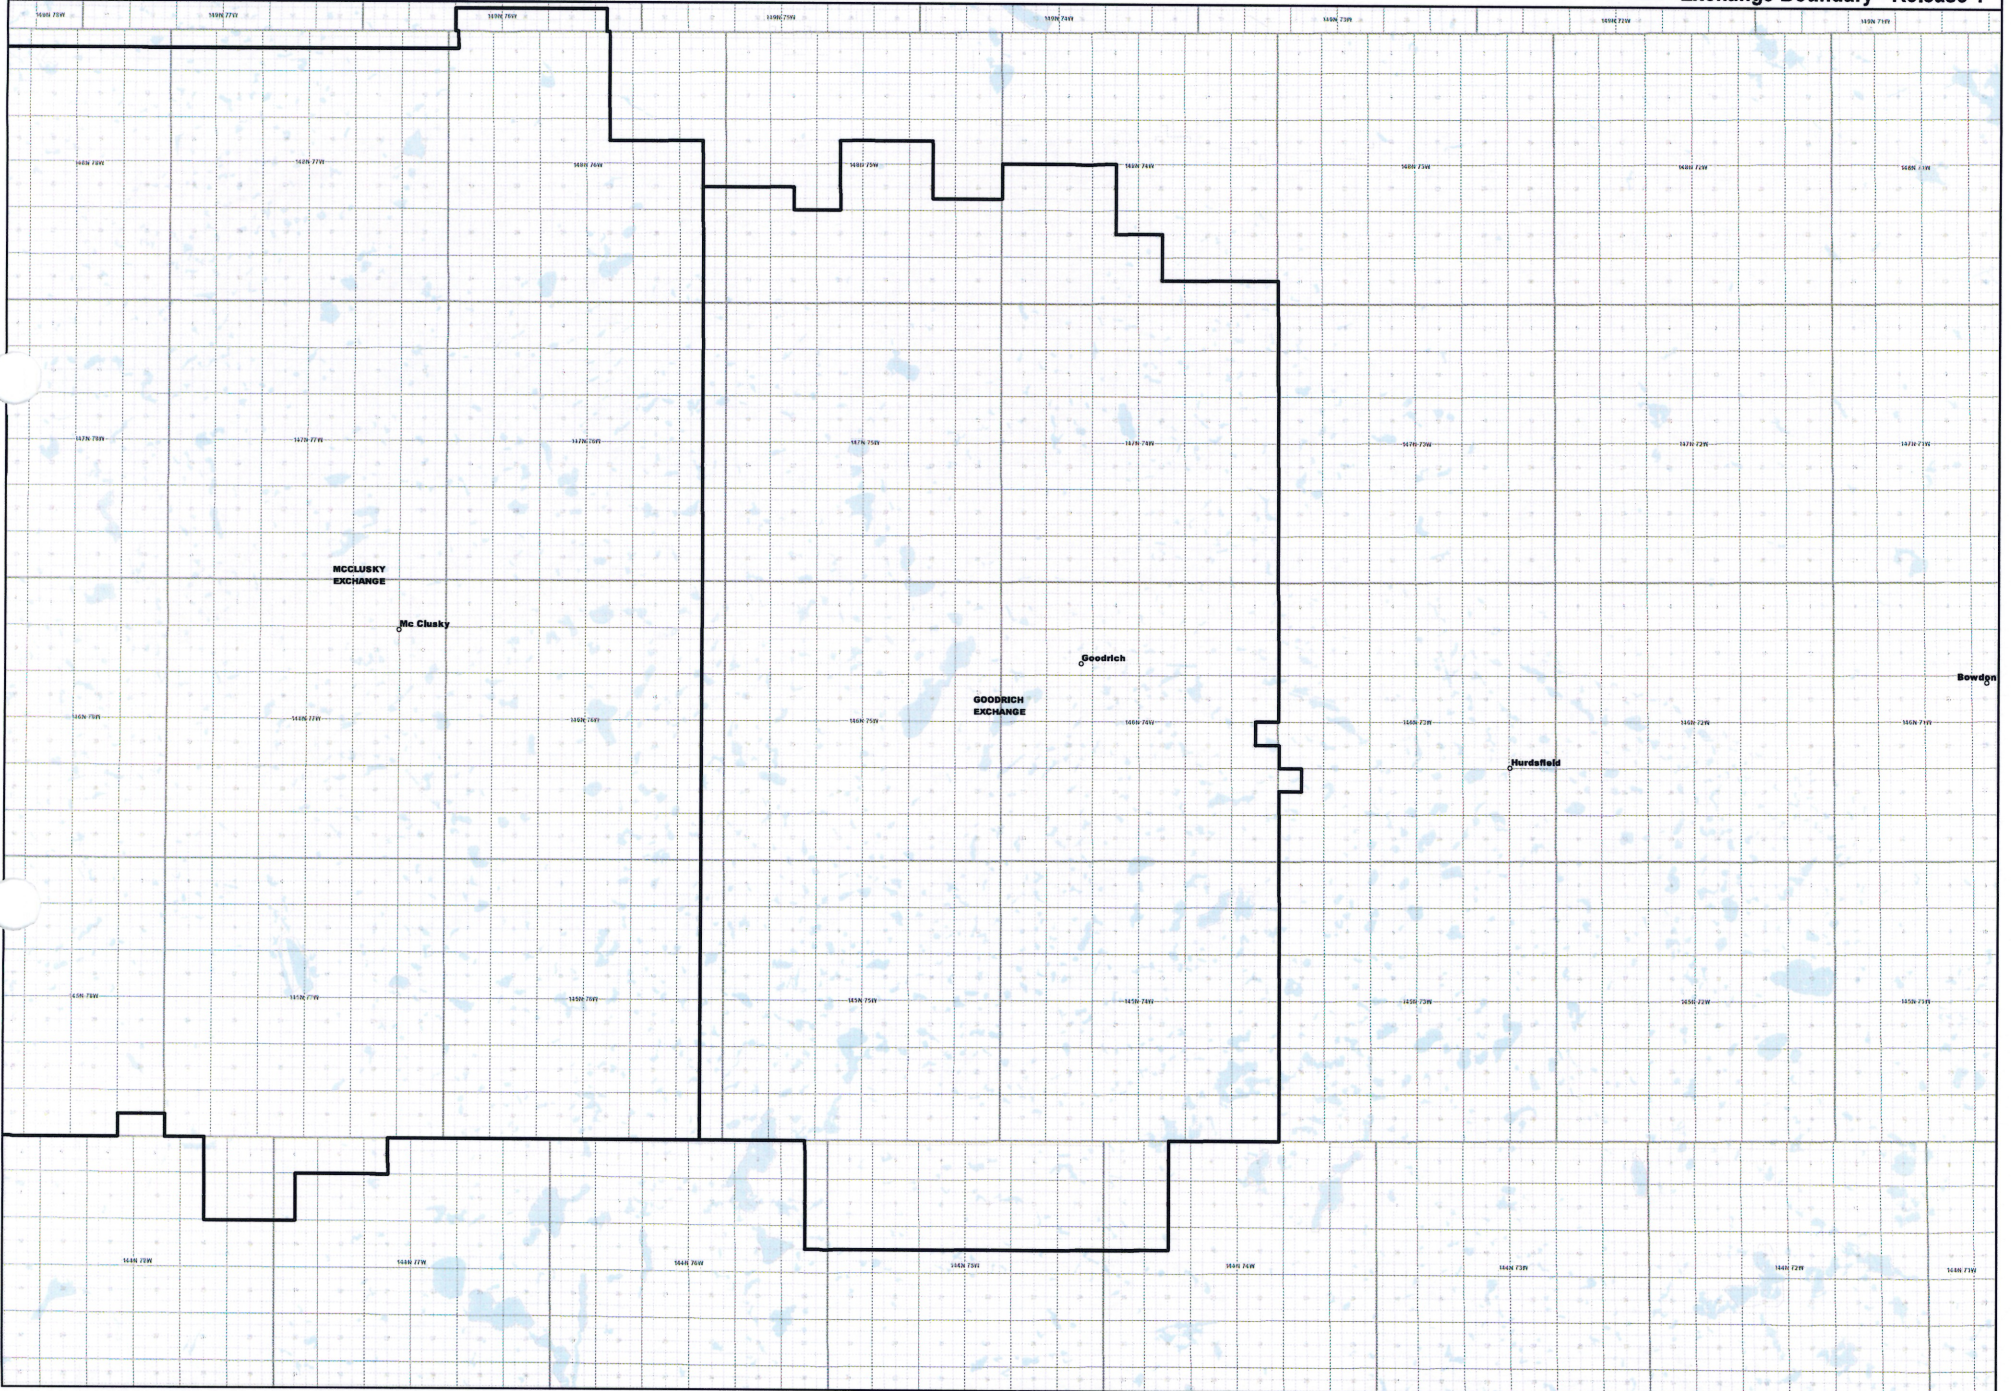

NORTH DAKOTA EXCHANGE BOUNDARY MAP
WEST RIVER TELECOMMUNICATIONS COOPERATIVE
GOODRICH EXCHANGE

Date: 5/22/2013

Page 9 of 24

— Exchange Boundary - Release 1