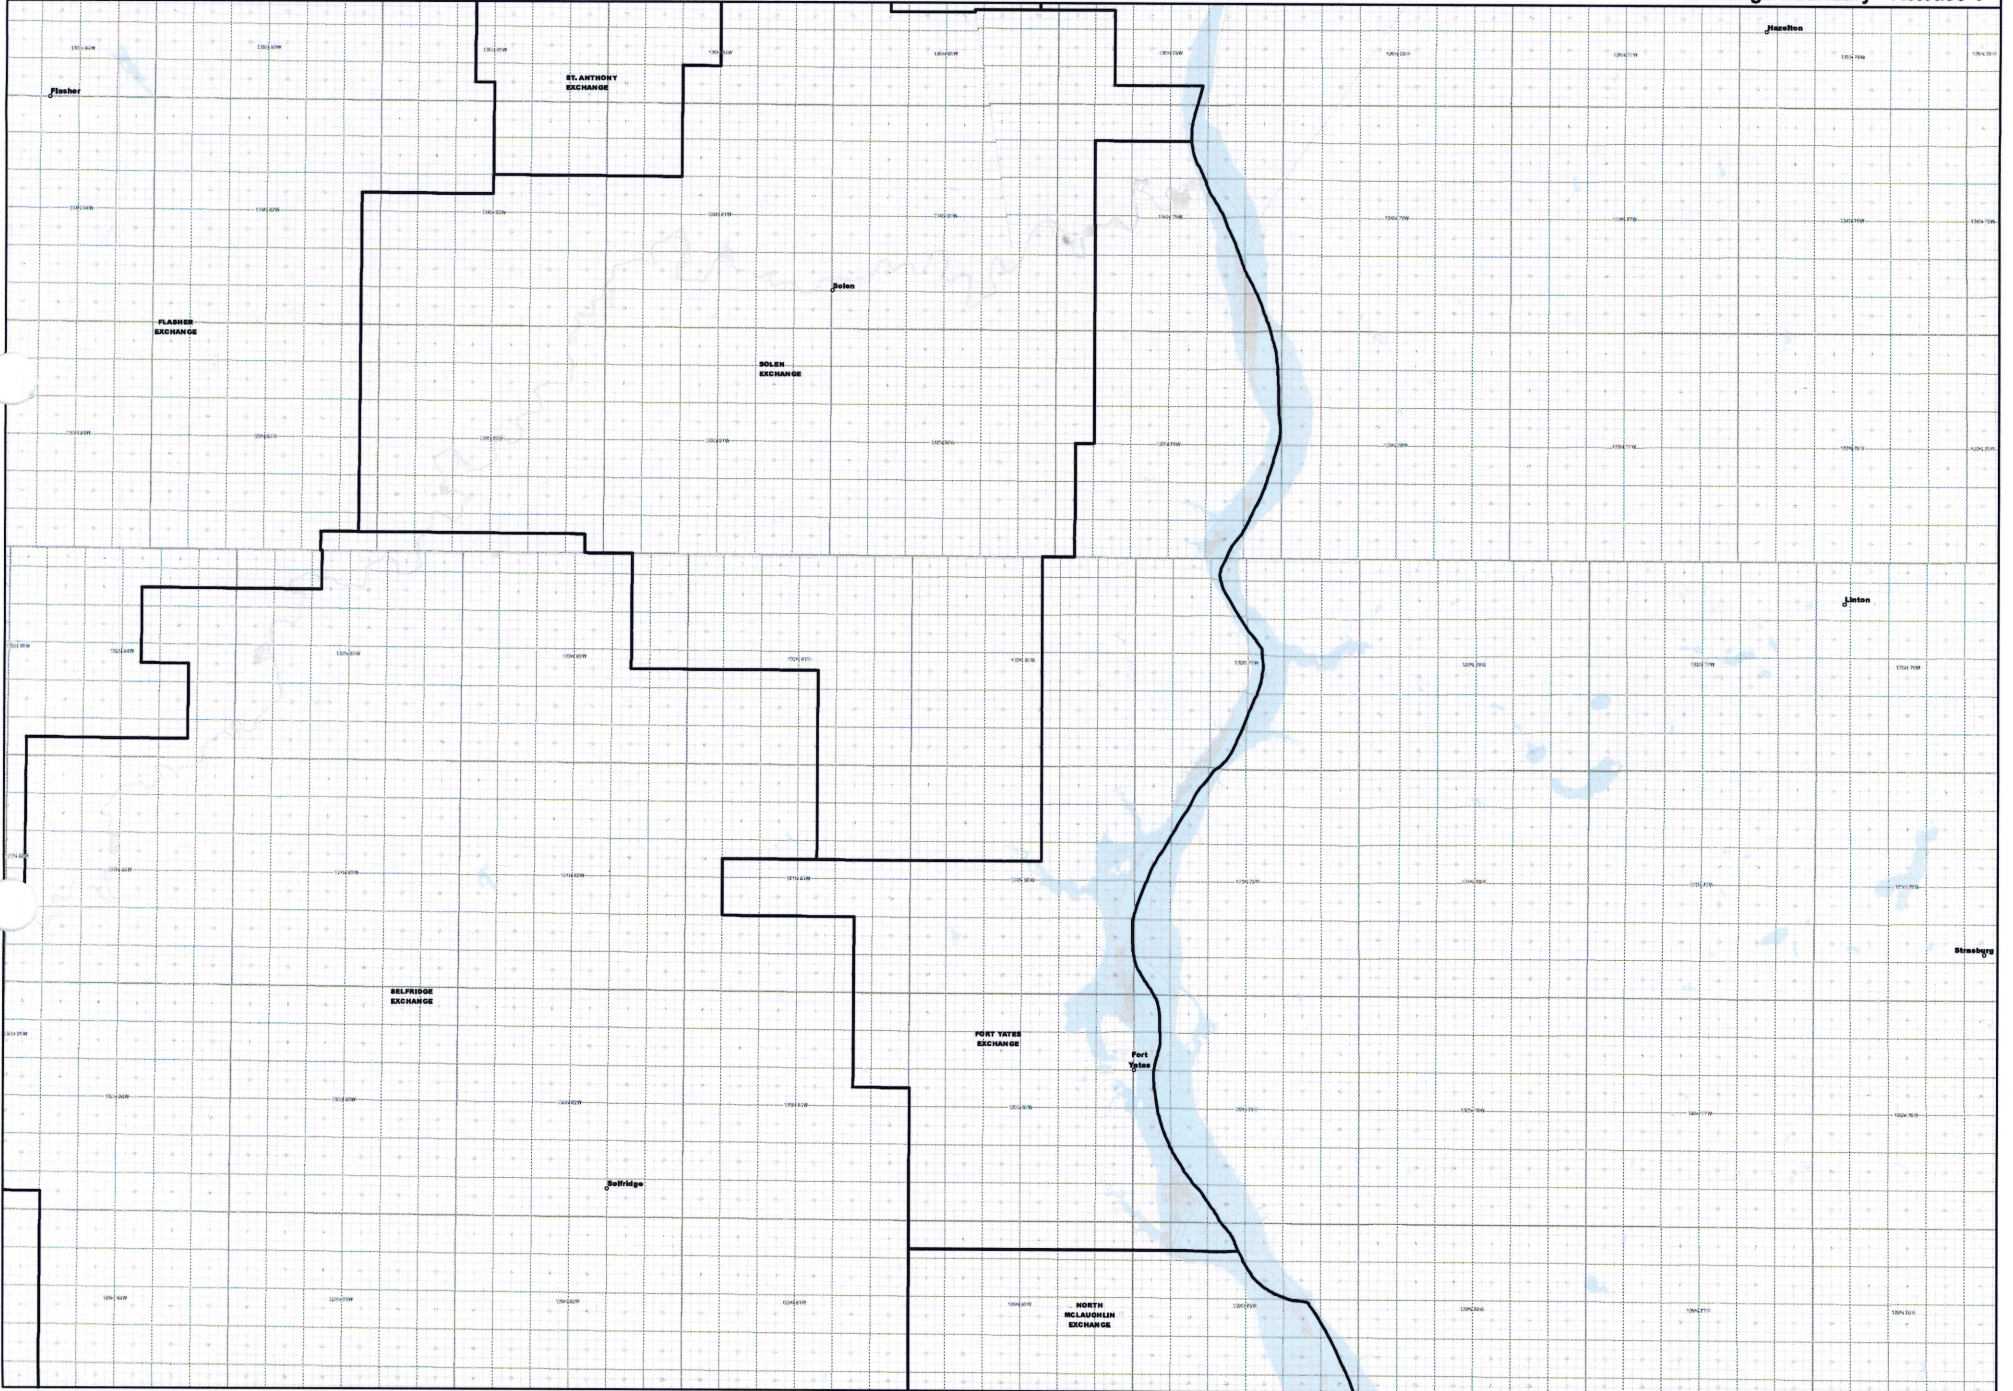

NORTH DAKOTA EXCHANGE BOUNDARY MAP
WEST RIVER TELECOMMUNICATIONS COOPERATIVE
FORT YATES EXCHANGE

Date: 5/22/2013

Page 6 of 24

— Exchange Boundary - Release 1