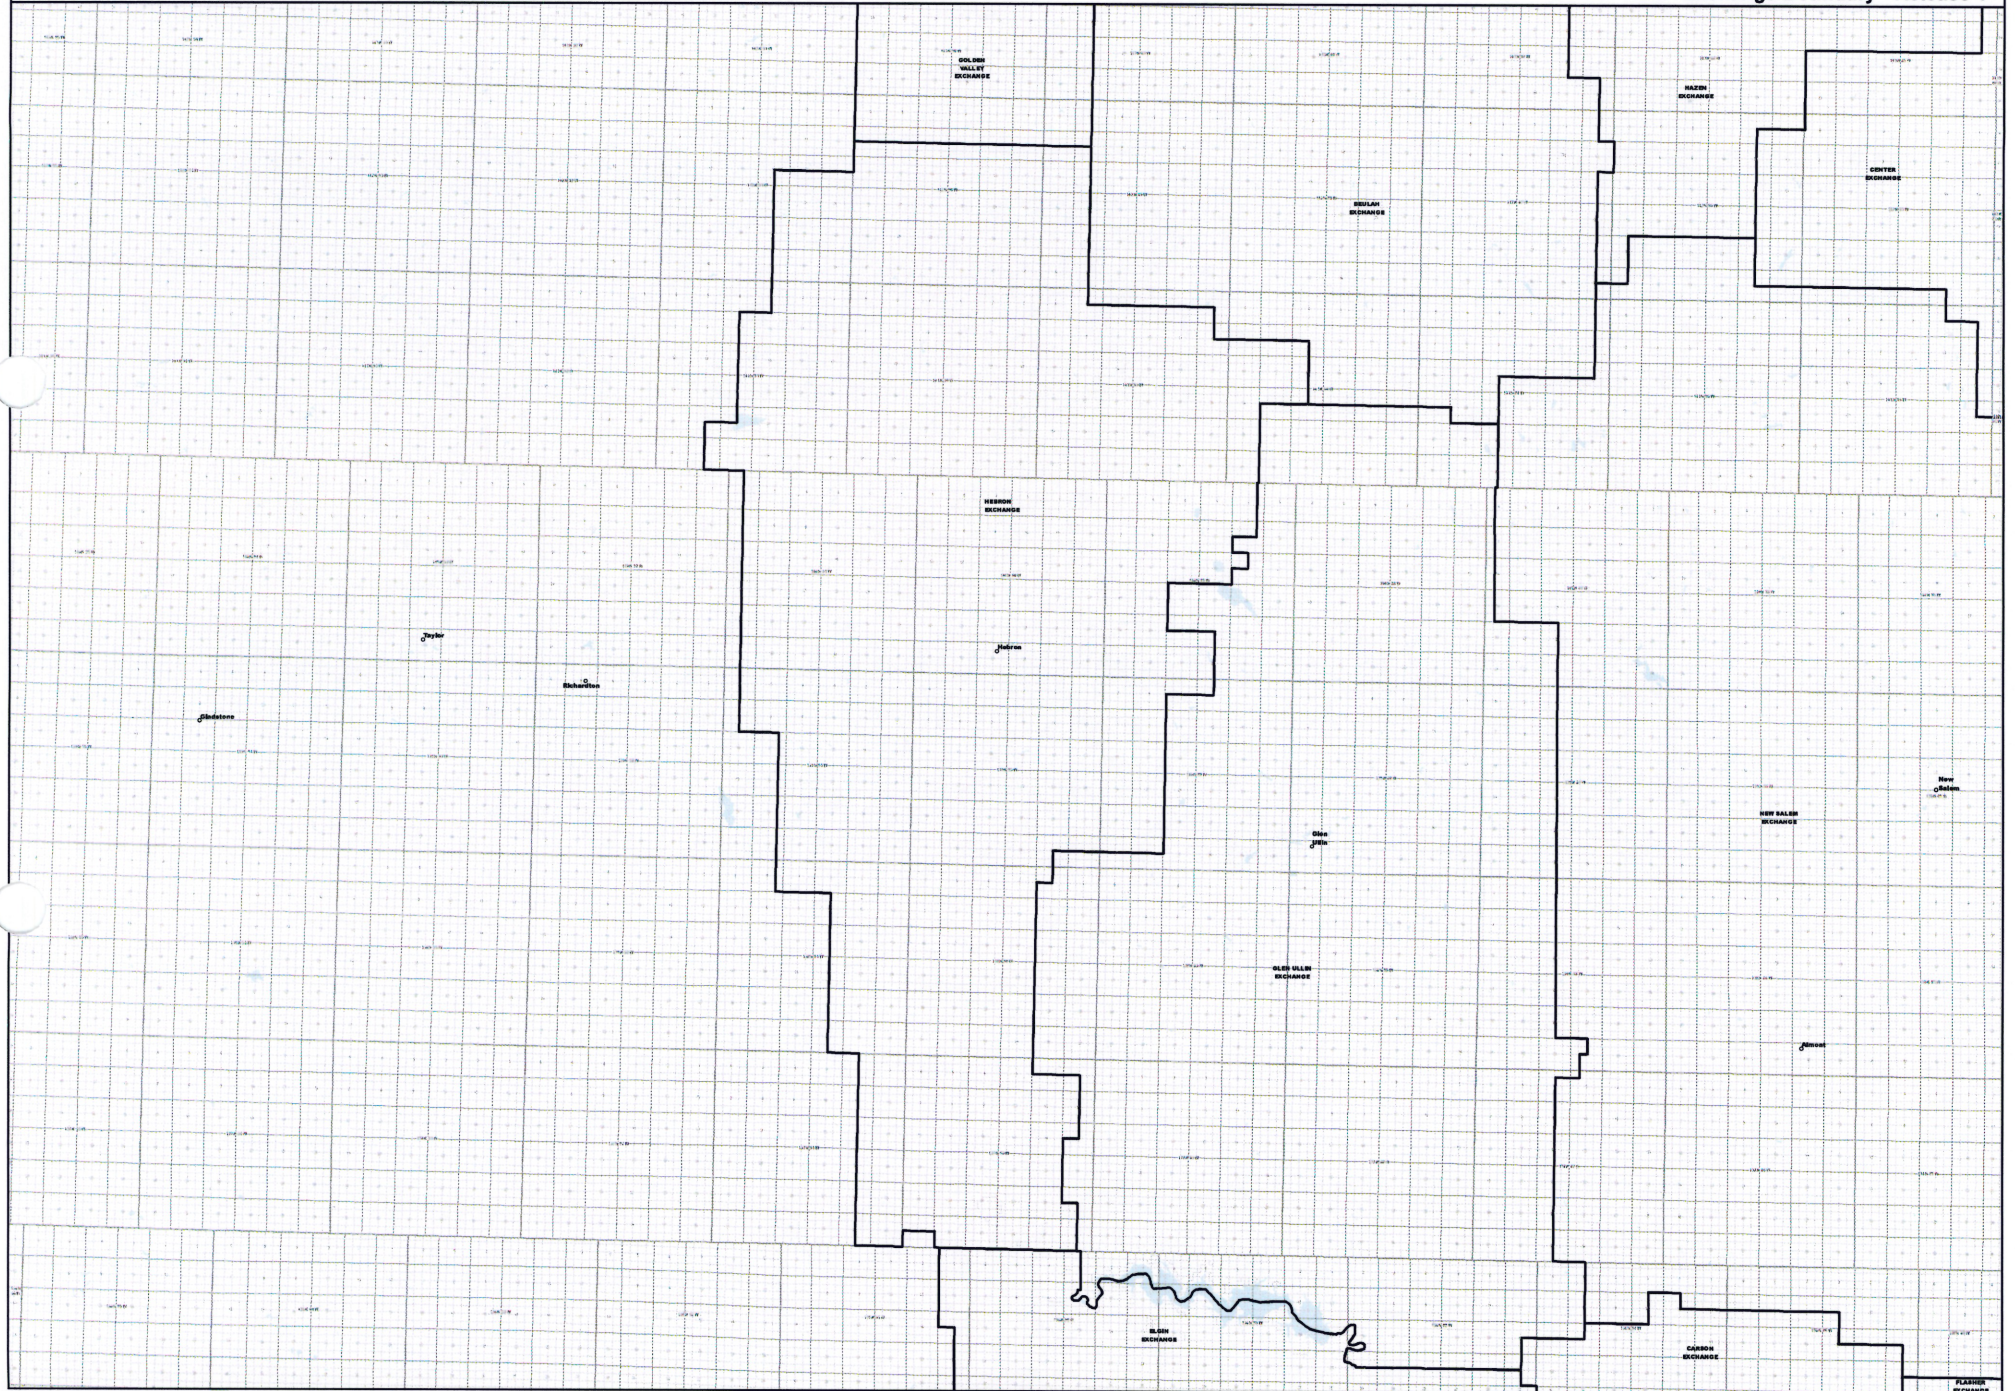

NORTH DAKOTA EXCHANGE BOUNDARY MAP
WEST RIVER TELECOMMUNICATIONS COOPERATIVE
GOLDEN VALLEY EXCHANGE

Date: 5/22/2013

Page 8 of 24

— Exchange Boundary - Release 1

NORTH DAKOTA EXCHANGE BOUNDARY MAP
WEST RIVER TELECOMMUNICATIONS COOPERATIVE
GOODRICH EXCHANGE

Date: 5/22/2013

Page 9 of 24

— Exchange Boundary - Release 1

NORTH DAKOTA EXCHANGE BOUNDARY MAP
WEST RIVER TELECOMMUNICATIONS COOPERATIVE
HAZEN EXCHANGE

Date: 5/22/2013

Page 10 of 24

— Exchange Boundary - Release 1

NORTH DAKOTA EXCHANGE BOUNDARY MAP
WEST RIVER TELECOMMUNICATIONS COOPERATIVE
HEBRON EXCHANGE

Date: 5/22/2013

Page 11 of 24

— Exchange Boundary - Release 1

NORTH DAKOTA EXCHANGE BOUNDARY MAP
WEST RIVER TELECOMMUNICATIONS COOPERATIVE
MCCLUSKY EXCHANGE