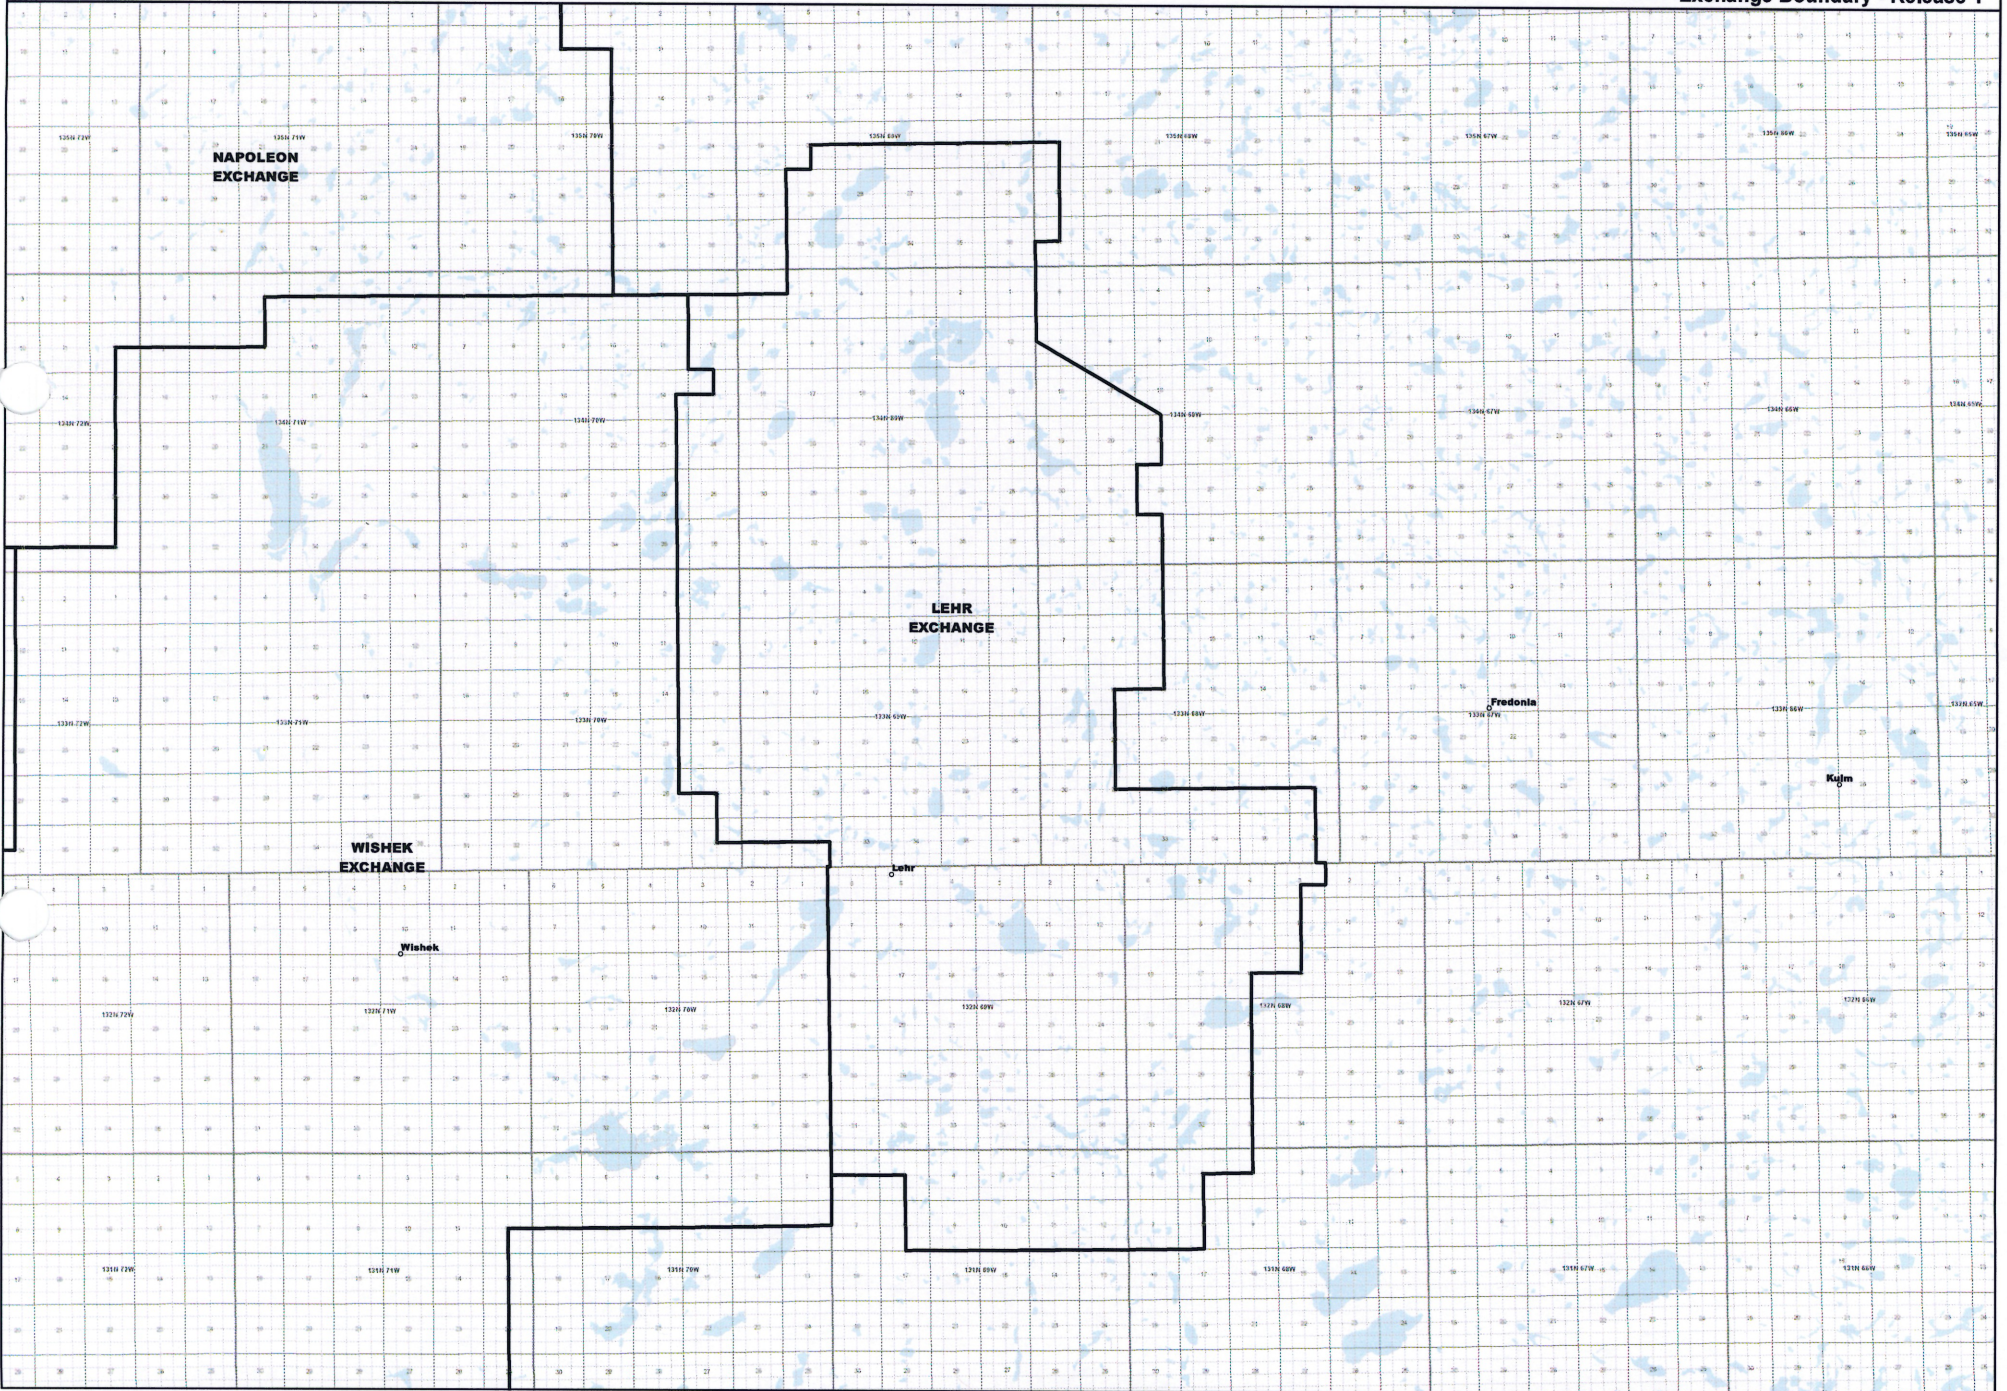

Date: 5/22/2013

Page 2 of 18

— Exchange Boundary - Release 1

NORTH DAKOTA EXCHANGE BOUNDARY MAP
BEK COMMUNICATIONS COOPERATIVE
LEHR EXCHANGE

Date: 5/22/2013

Page 3 of 18

— Exchange Boundary - Release 1

NORTH DAKOTA EXCHANGE BOUNDARY MAP
BEK COMMUNICATIONS COOPERATIVE
LINTON EXCHANGE