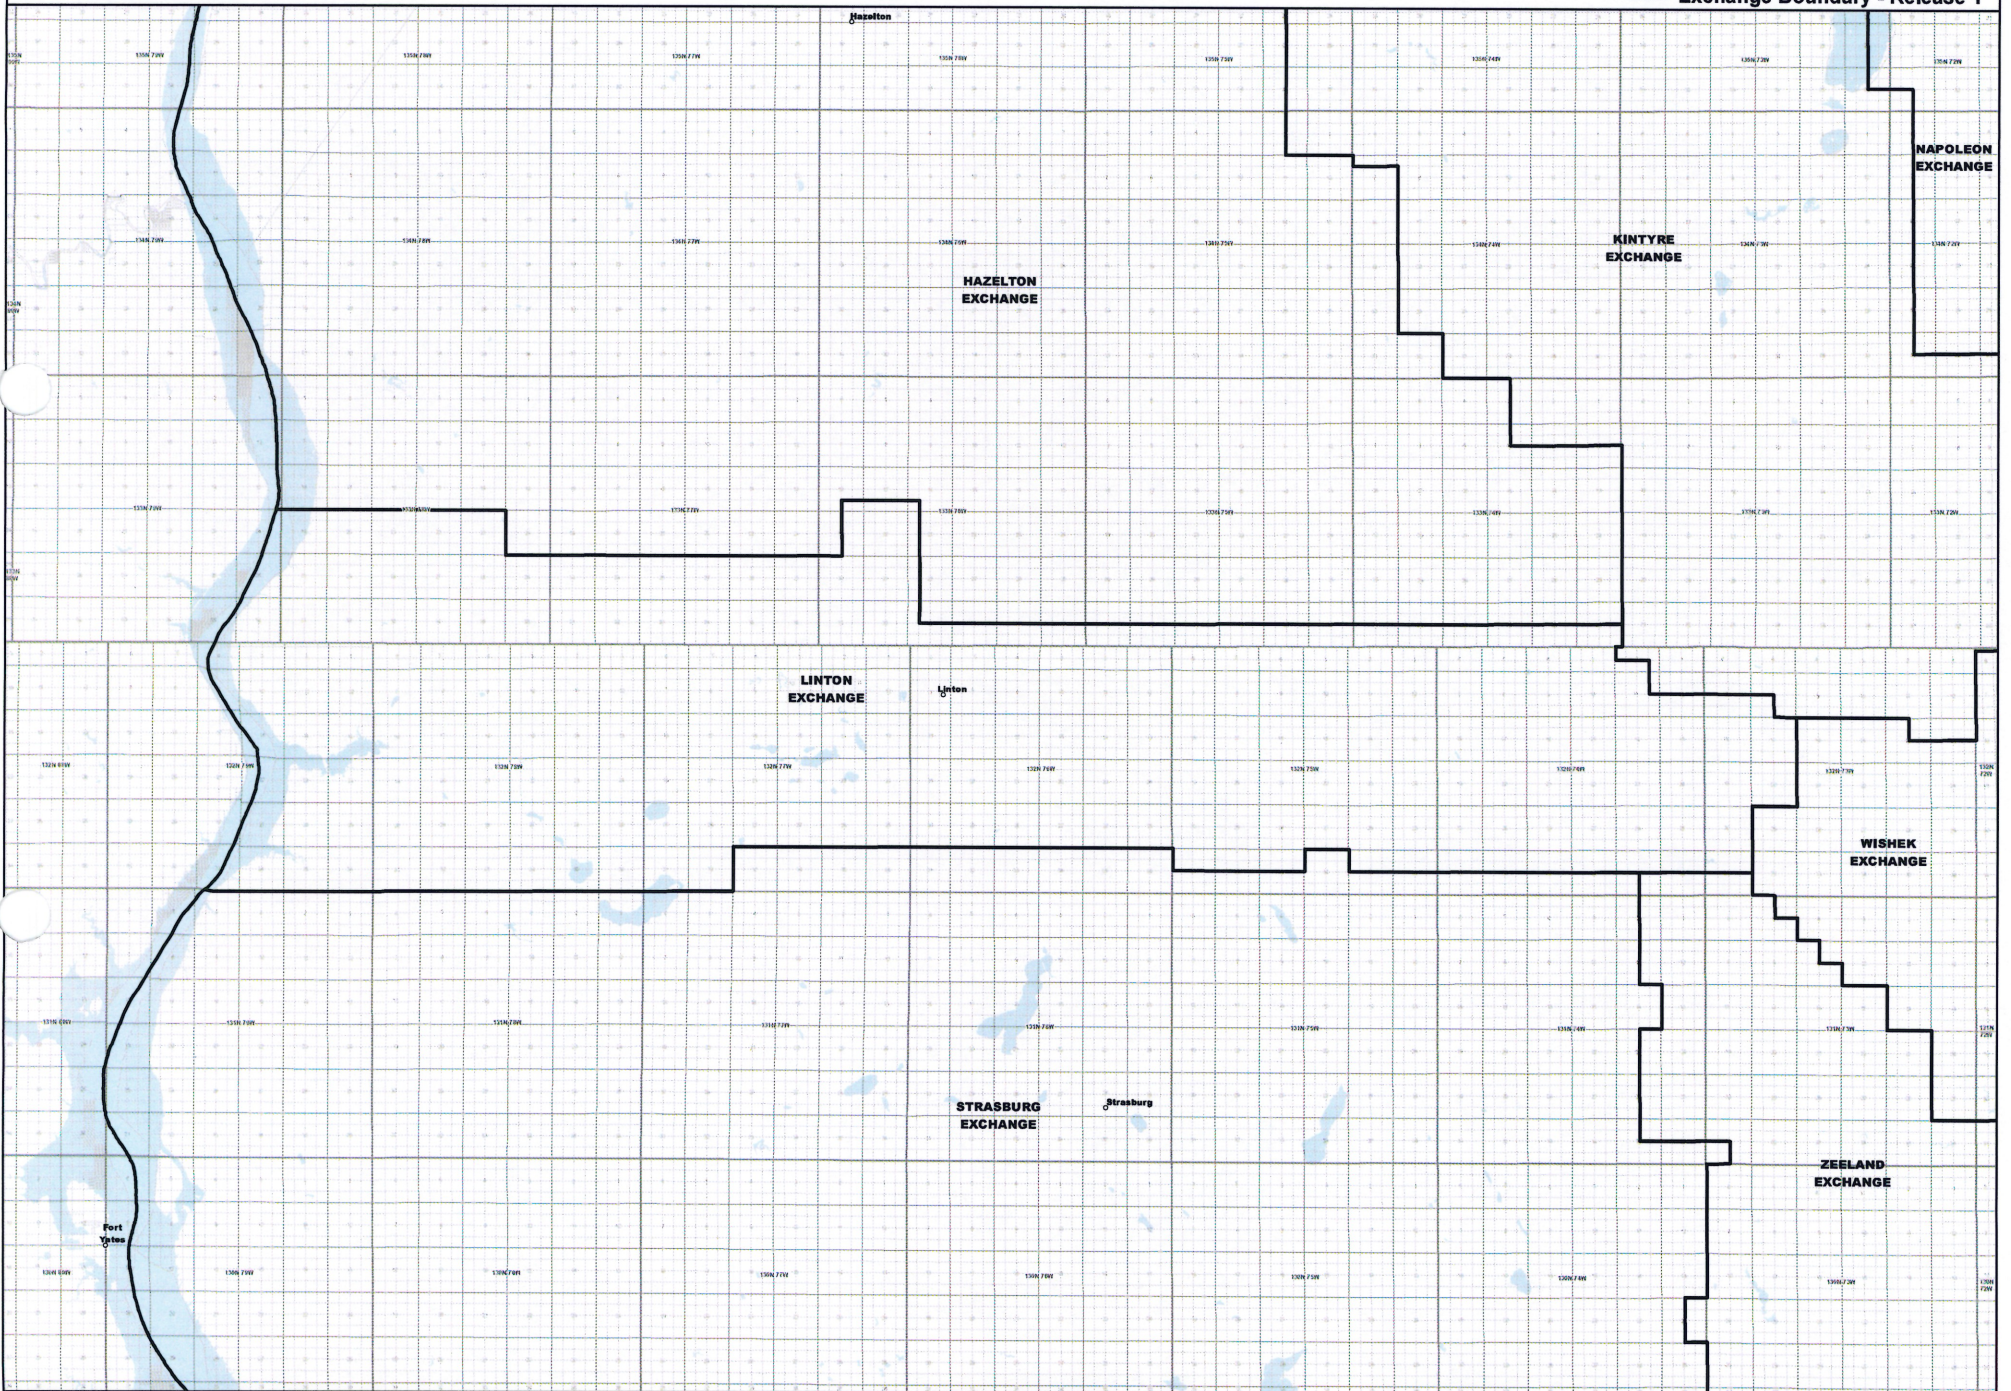

NORTH DAKOTA EXCHANGE BOUNDARY MAP
BEK COMMUNICATIONS COOPERATIVE
HAZELTON EXCHANGE

Date: 5/22/2013

Page 1 of 18

Exchange Boundary - Release 1

NORTH DAKOTA EXCHANGE BOUNDARY MAP
BEK COMMUNICATIONS COOPERATIVE
KINTYRE EXCHANGE

Date: 5/22/2013

Page 2 of 18

— Exchange Boundary - Release 1

NORTH DAKOTA EXCHANGE BOUNDARY MAP
BEK COMMUNICATIONS COOPERATIVE
LEHR EXCHANGE

Date: 5/22/2013

Page 3 of 18

— Exchange Boundary - Release 1

NORTH DAKOTA EXCHANGE BOUNDARY MAP
BEK COMMUNICATIONS COOPERATIVE
LINTON EXCHANGE

Date: 5/22/2013

Page 4 of 18

— Exchange Boundary - Release 1

NORTH DAKOTA EXCHANGE BOUNDARY MAP
BEK COMMUNICATIONS COOPERATIVE
NAPOLEON EXCHANGE

Date: 5/22/2013

Page 6 of 18

— Exchange Boundary - Release 1

NORTH DAKOTA EXCHANGE BOUNDARY MAP
BEK COMMUNICATIONS COOPERATIVE
PETTIBONE EXCHANGE