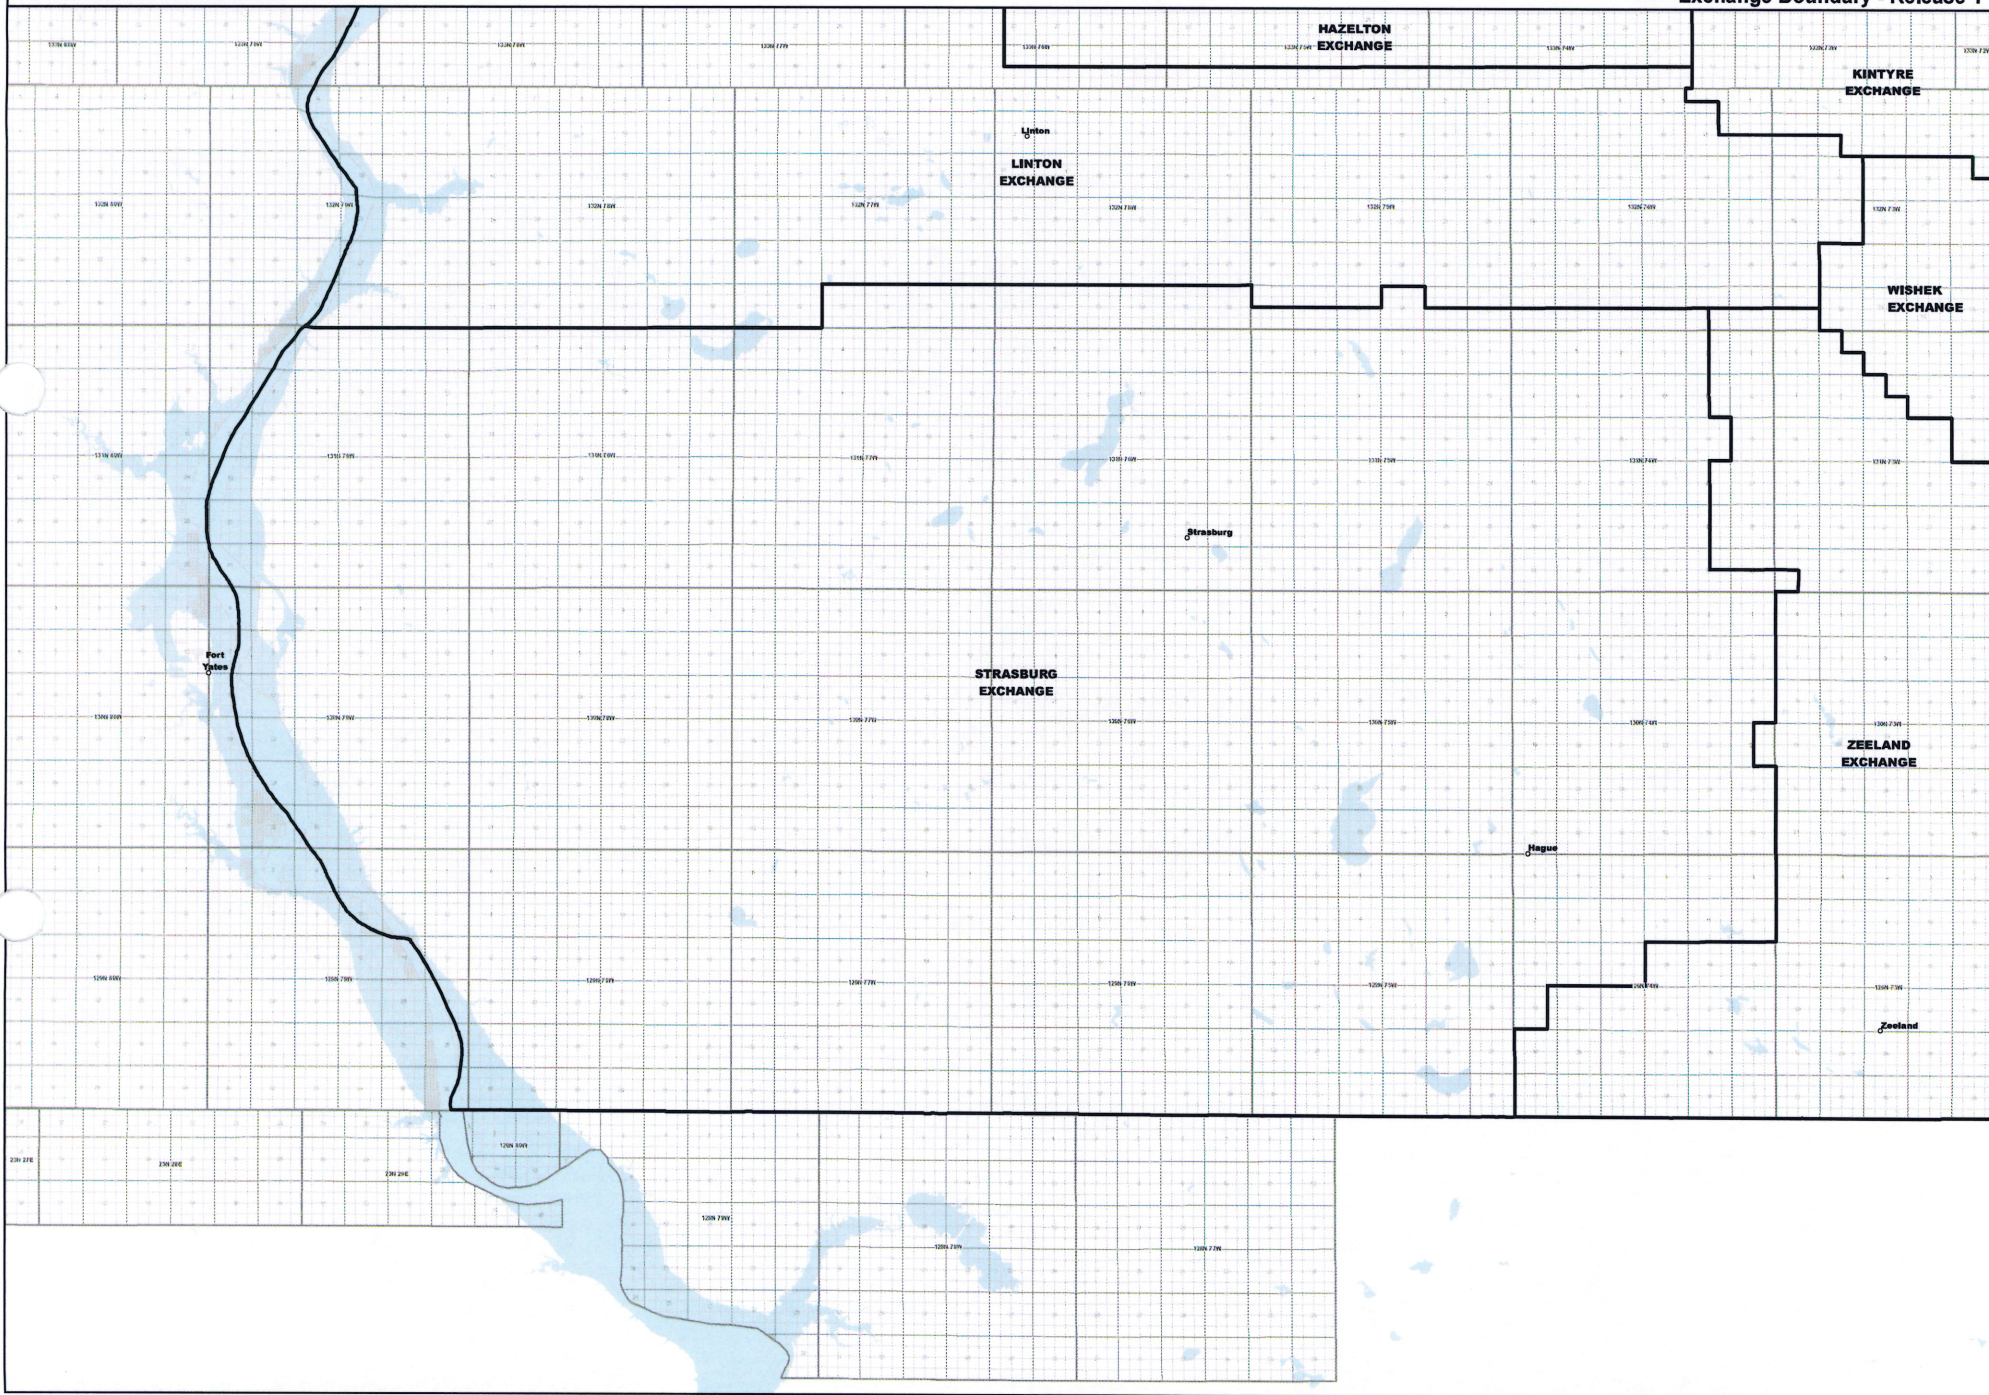

Date: 5/22/2013

Page 10 of 18

— Exchange Boundary - Release 1

NORTH DAKOTA EXCHANGE BOUNDARY MAP
BEK COMMUNICATIONS COOPERATIVE
STERLING EXCHANGE

Date: 5/22/2013

Page 11 of 18

— Exchange Boundary - Release 1

NORTH DAKOTA EXCHANGE BOUNDARY MAP
BEK COMMUNICATIONS COOPERATIVE
STRASBURG EXCHANGE

Date: 5/22/2013

Page 12 of 18

— Exchange Boundary - Release 1

NORTH DAKOTA EXCHANGE BOUNDARY MAP
BEK COMMUNICATIONS COOPERATIVE
TAPPEN EXCHANGE