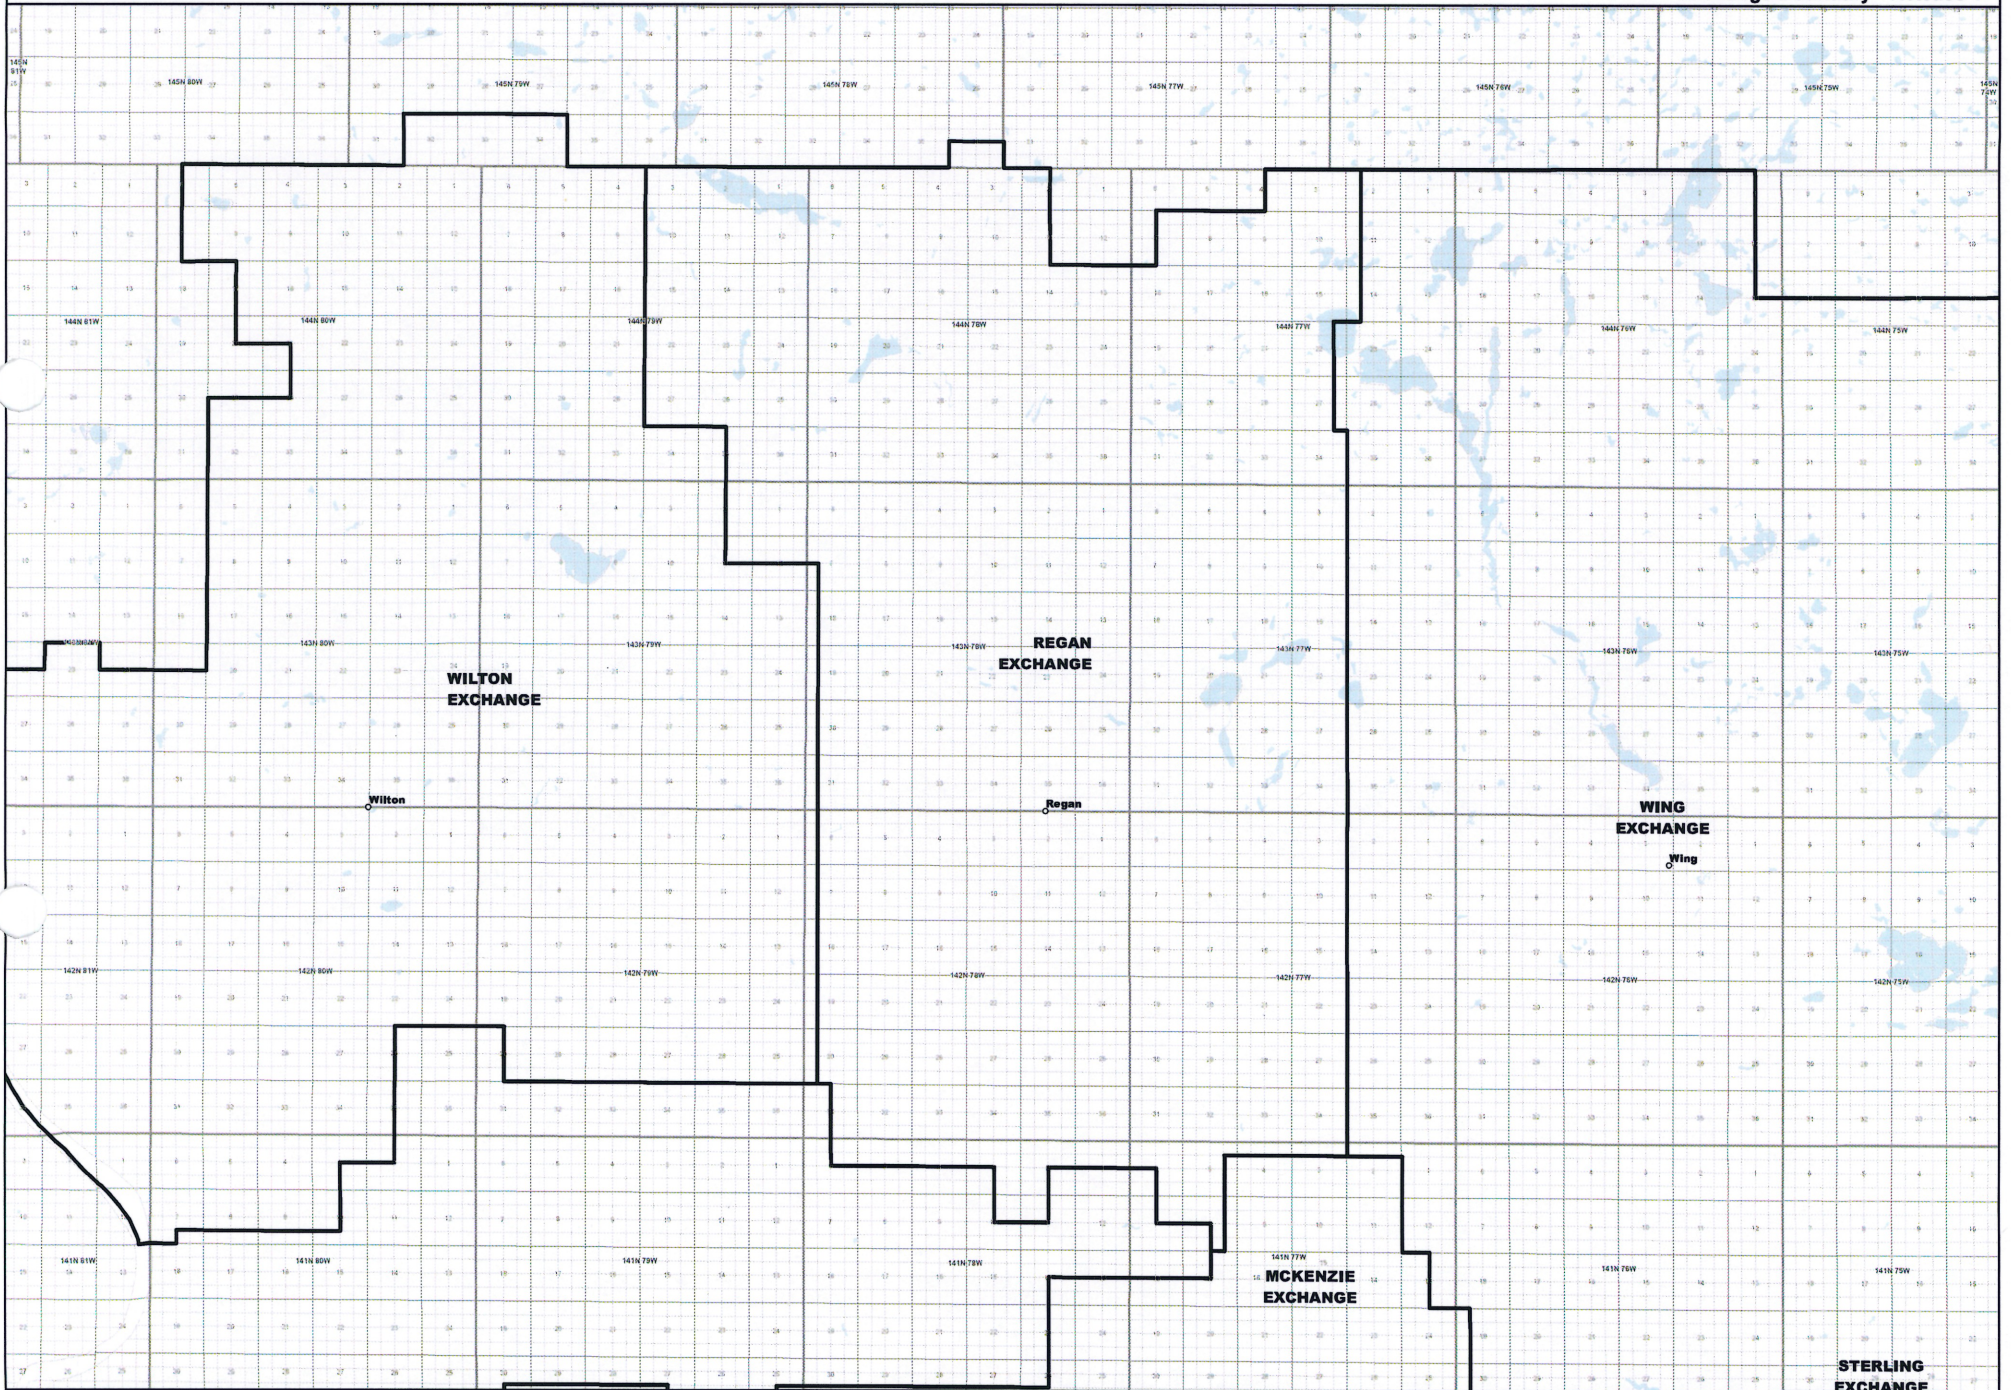

Date: 5/22/2013

Page 7 of 18

— Exchange Boundary - Release 1

NORTH DAKOTA EXCHANGE BOUNDARY MAP
BEK COMMUNICATIONS COOPERATIVE
REGAN EXCHANGE

Date: 5/22/2013

Page 8 of 18

— Exchange Boundary - Release 1

NORTH DAKOTA EXCHANGE BOUNDARY MAP
BEK COMMUNICATIONS COOPERATIVE
STEELE EXCHANGE

Date: 5/22/2013

Page 10 of 18

— Exchange Boundary - Release 1

NORTH DAKOTA EXCHANGE BOUNDARY MAP
BEK COMMUNICATIONS COOPERATIVE
STERLING EXCHANGE

Date: 5/22/2013

Page 11 of 18

— Exchange Boundary - Release 1