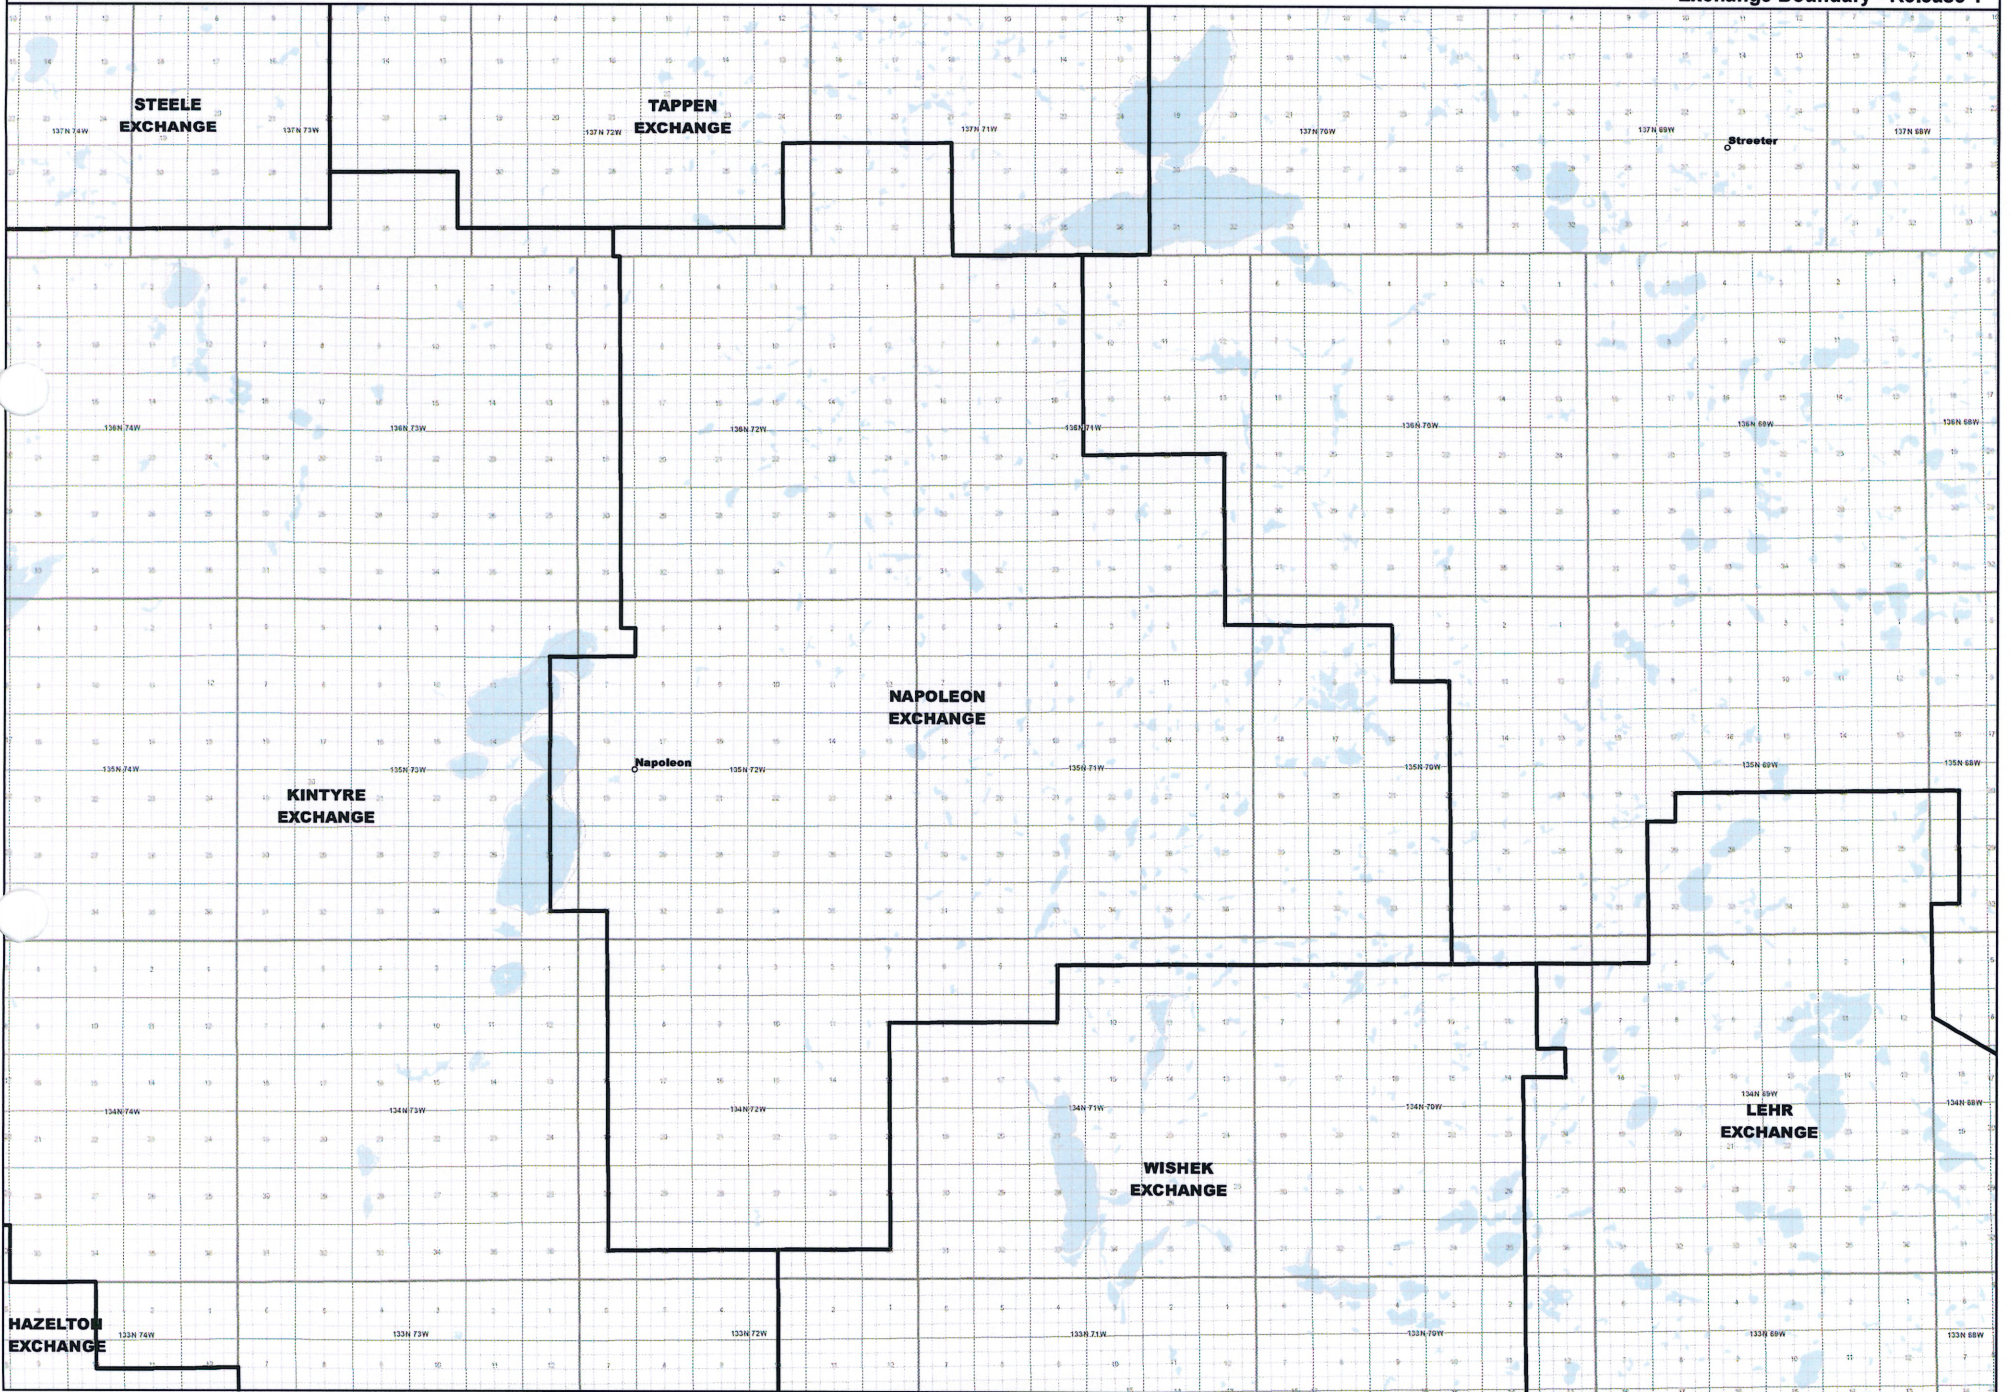

Date: 5/22/2013

Page 4 of 18

— Exchange Boundary - Release 1

NORTH DAKOTA EXCHANGE BOUNDARY MAP
BEK COMMUNICATIONS COOPERATIVE
NAPOLEON EXCHANGE

Date: 5/22/2013

Page 6 of 18

— Exchange Boundary - Release 1

NORTH DAKOTA EXCHANGE BOUNDARY MAP
BEK COMMUNICATIONS COOPERATIVE
PETTIBONE EXCHANGE