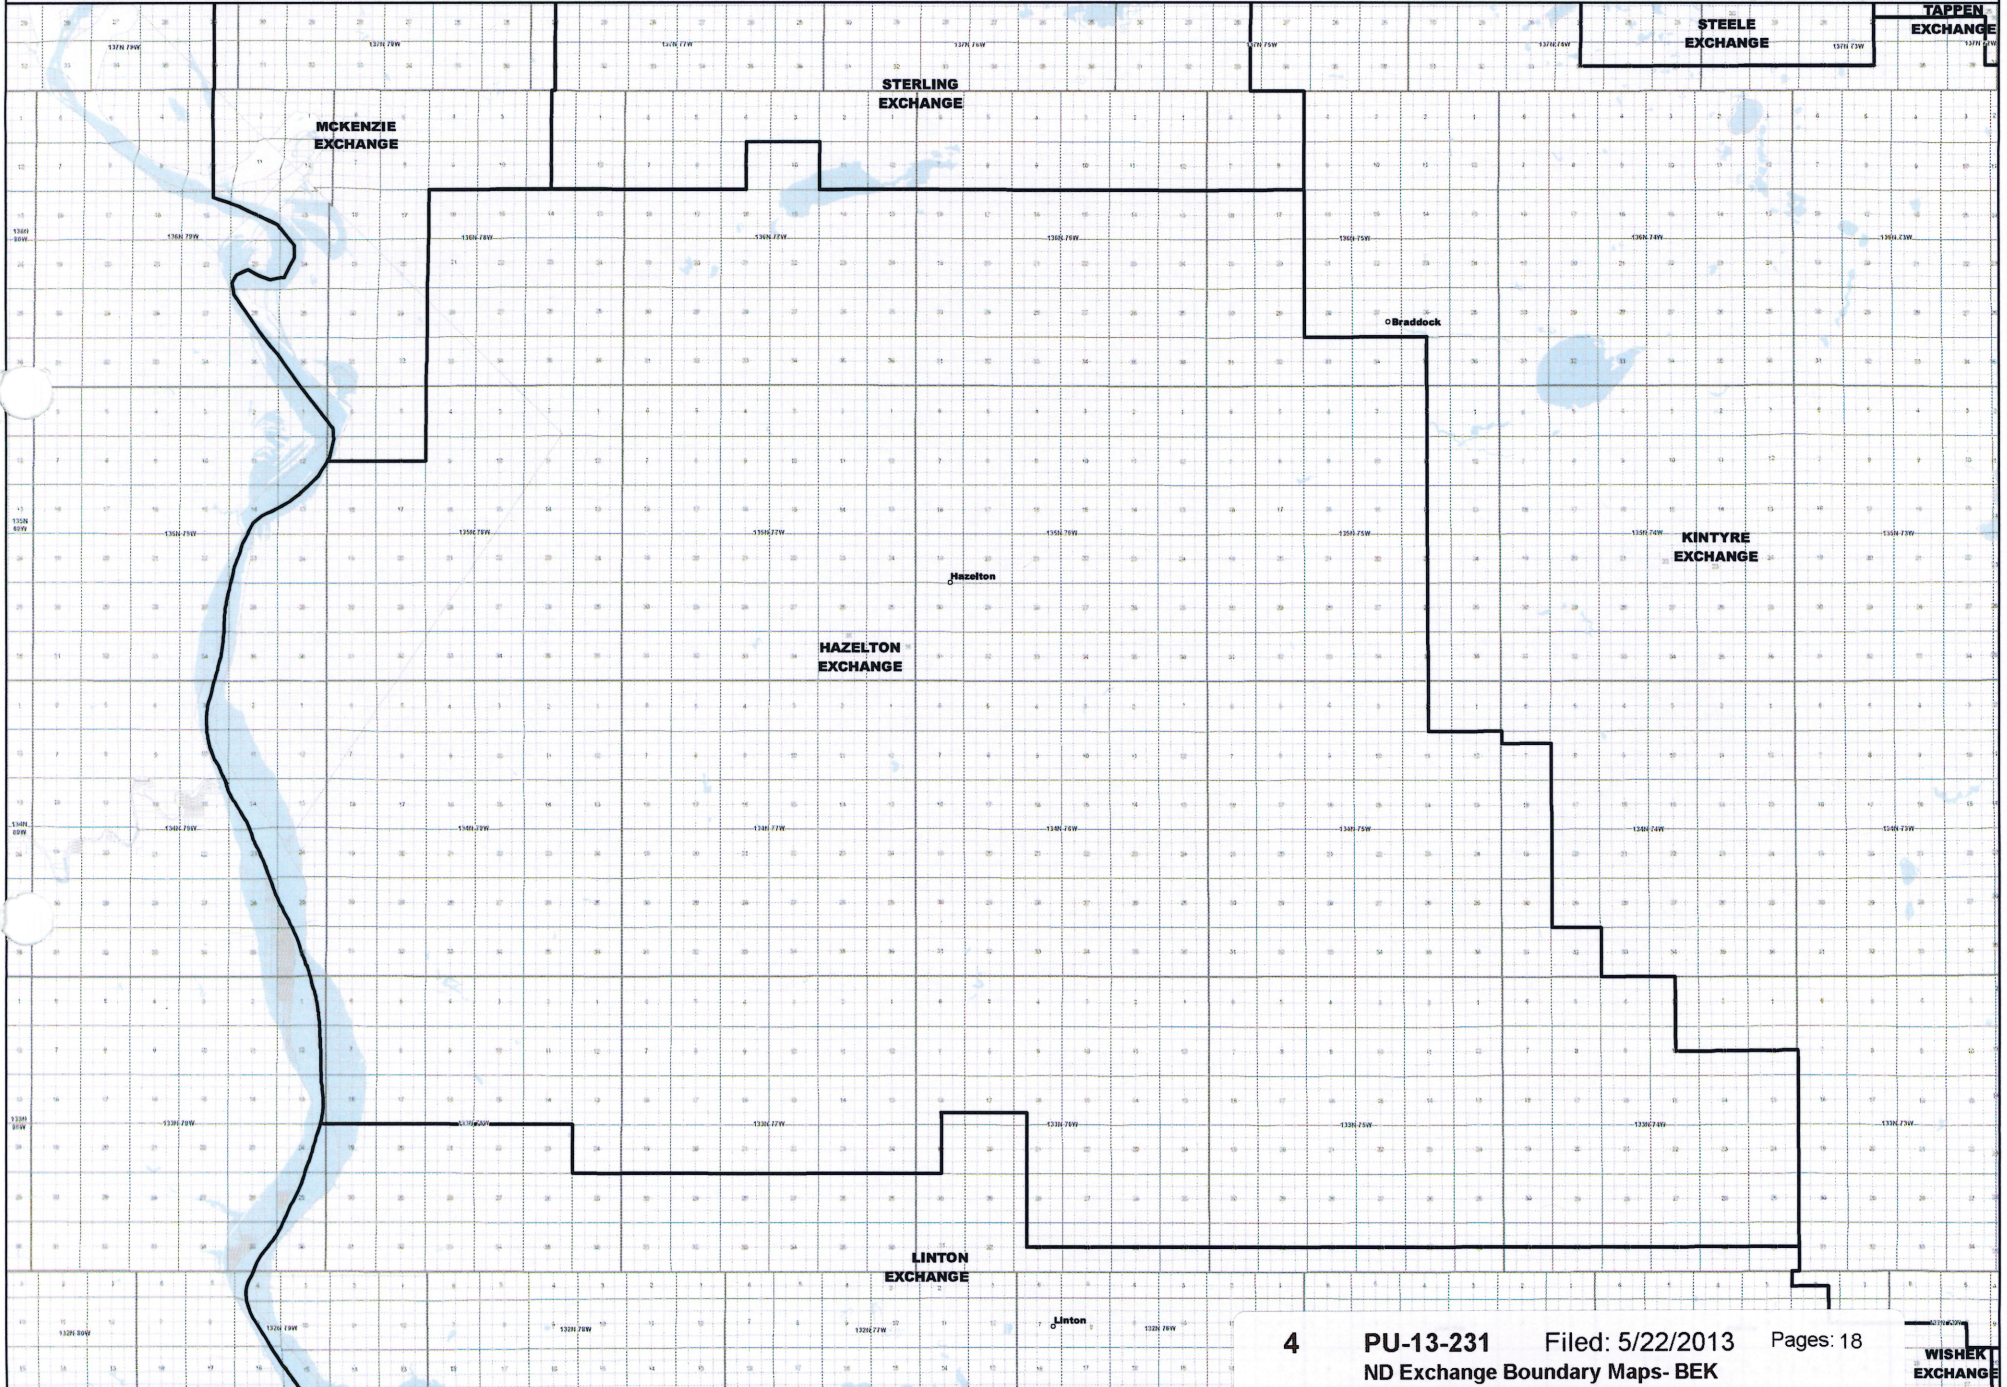

NORTH DAKOTA EXCHANGE BOUNDARY MAP
BEK COMMUNICATIONS COOPERATIVE
HAZELTON EXCHANGE

Date: 5/22/2013

Page 1 of 18

Exchange Boundary - Release 1

NORTH DAKOTA EXCHANGE BOUNDARY MAP
BEK COMMUNICATIONS COOPERATIVE
KINTYRE EXCHANGE