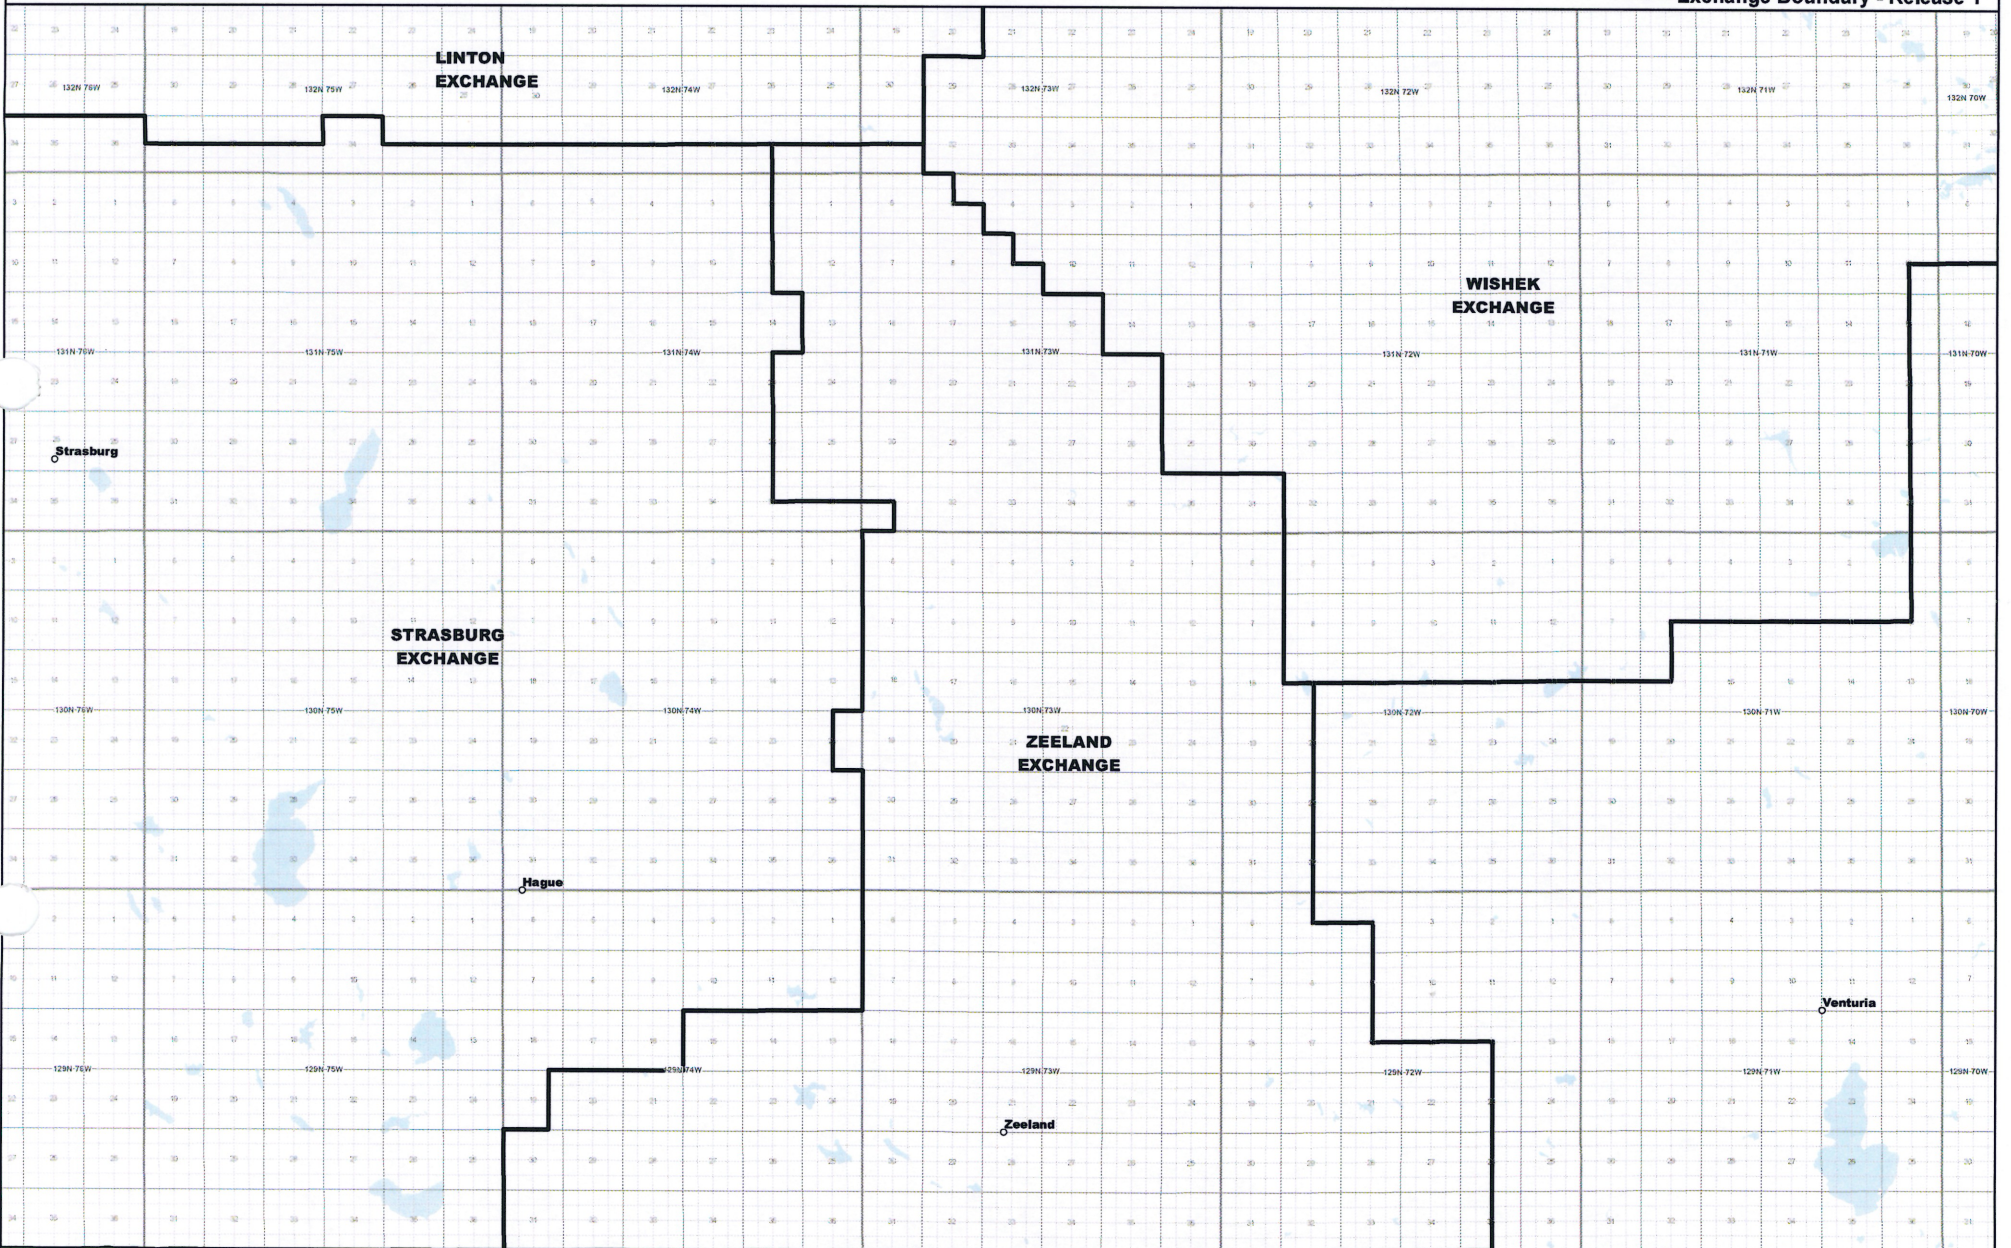

Date: 5/22/2013

Page 15 of 18

— Exchange Boundary - Release 1

NORTH DAKOTA EXCHANGE BOUNDARY MAP
BEK COMMUNICATIONS COOPERATIVE
WING EXCHANGE

— Exchange Boundary - Release 1

NORTH DAKOTA EXCHANGE BOUNDARY MAP
BEK COMMUNICATIONS COOPERATIVE
WISHEK EXCHANGE

— Exchange Boundary - Release 1

NORTH DAKOTA EXCHANGE BOUNDARY MAP
BEK COMMUNICATIONS COOPERATIVE
ZEELAND EXCHANGE

Date: 5/22/2013

Page 18 of 18

— Exchange Boundary - Release 1

5	4	3	2	1
6	5	4	3	2
7	6	5	4	3
8	7	6	5	4
9	8	7	6	5
10	9	8	7	6
11	10	9	8	7
12	11	10	9	8
13	12	11	10	9
14	13	12	11	10
15	14	13	12	11
16	15	14	13	12
17	16	15	14	13