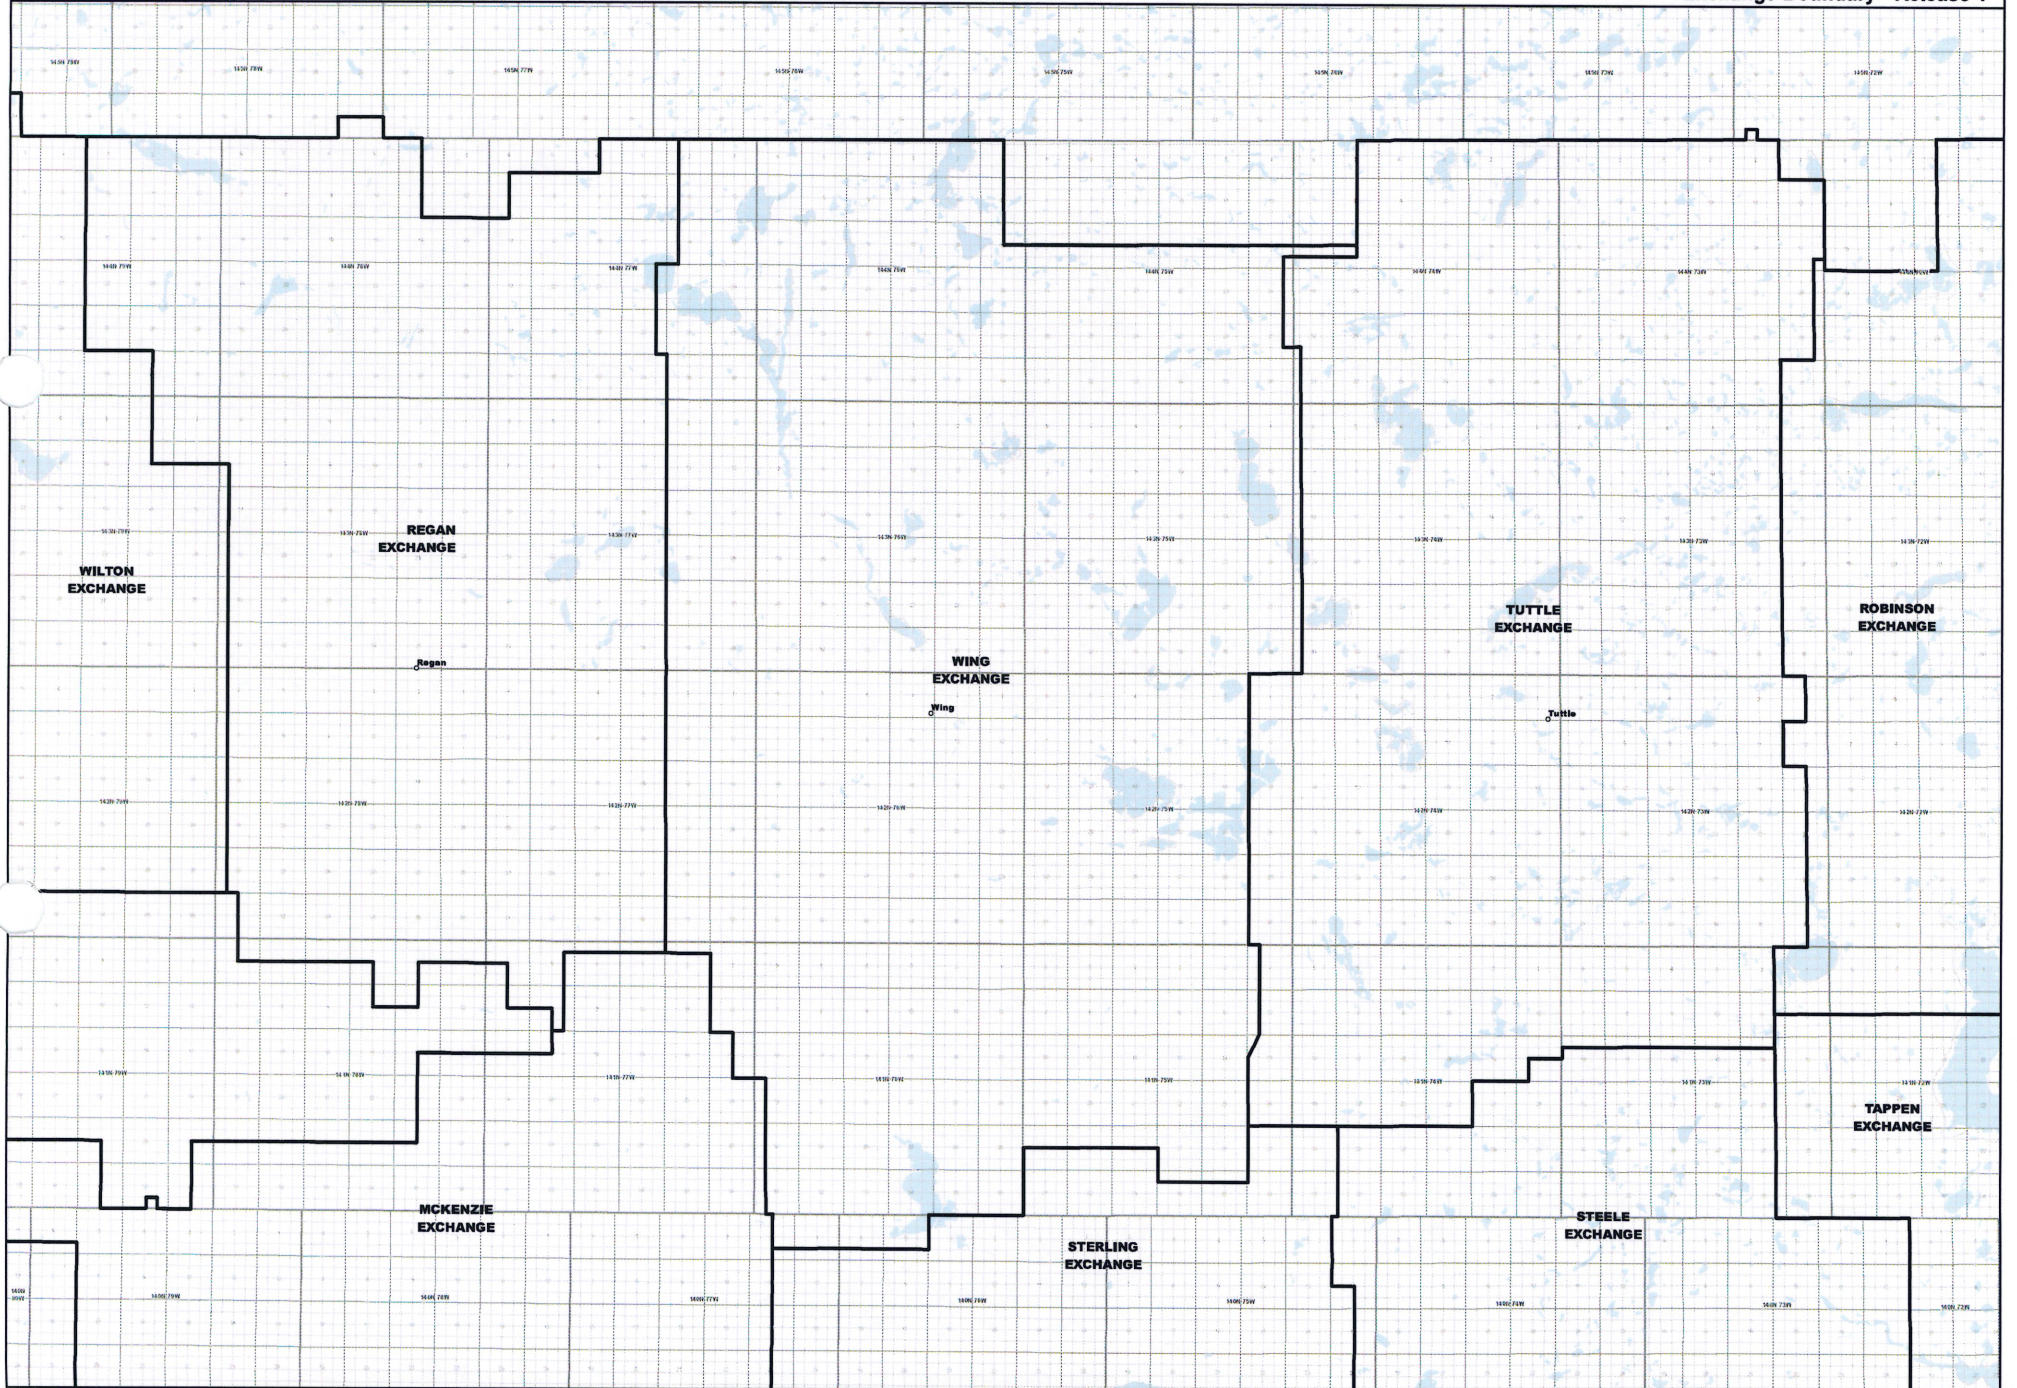

Date: 5/22/2013

Page 15 of 18

— Exchange Boundary - Release 1

NORTH DAKOTA EXCHANGE BOUNDARY MAP
BEK COMMUNICATIONS COOPERATIVE
WING EXCHANGE

— Exchange Boundary - Release 1

NORTH DAKOTA EXCHANGE BOUNDARY MAP
BEK COMMUNICATIONS COOPERATIVE
WISHEK EXCHANGE

— Exchange Boundary - Release 1

NORTH DAKOTA EXCHANGE BOUNDARY MAP
BEK COMMUNICATIONS COOPERATIVE
ZEELAND EXCHANGE

Date: 5/22/2013

Page 18 of 18

— Exchange Boundary - Release 1

5	4	3	2	1
6	5	4	3	2
7	6	5	4	3
8	7	6	5	4
9	8	7	6	5
10	9	8	7	6
11	10	9	8	7
12	11	10	9	8
13	12	11	10	9
14	13	12	11	10
15	14	13	12	11
16	15	14	13	12
17	16	15	14	13