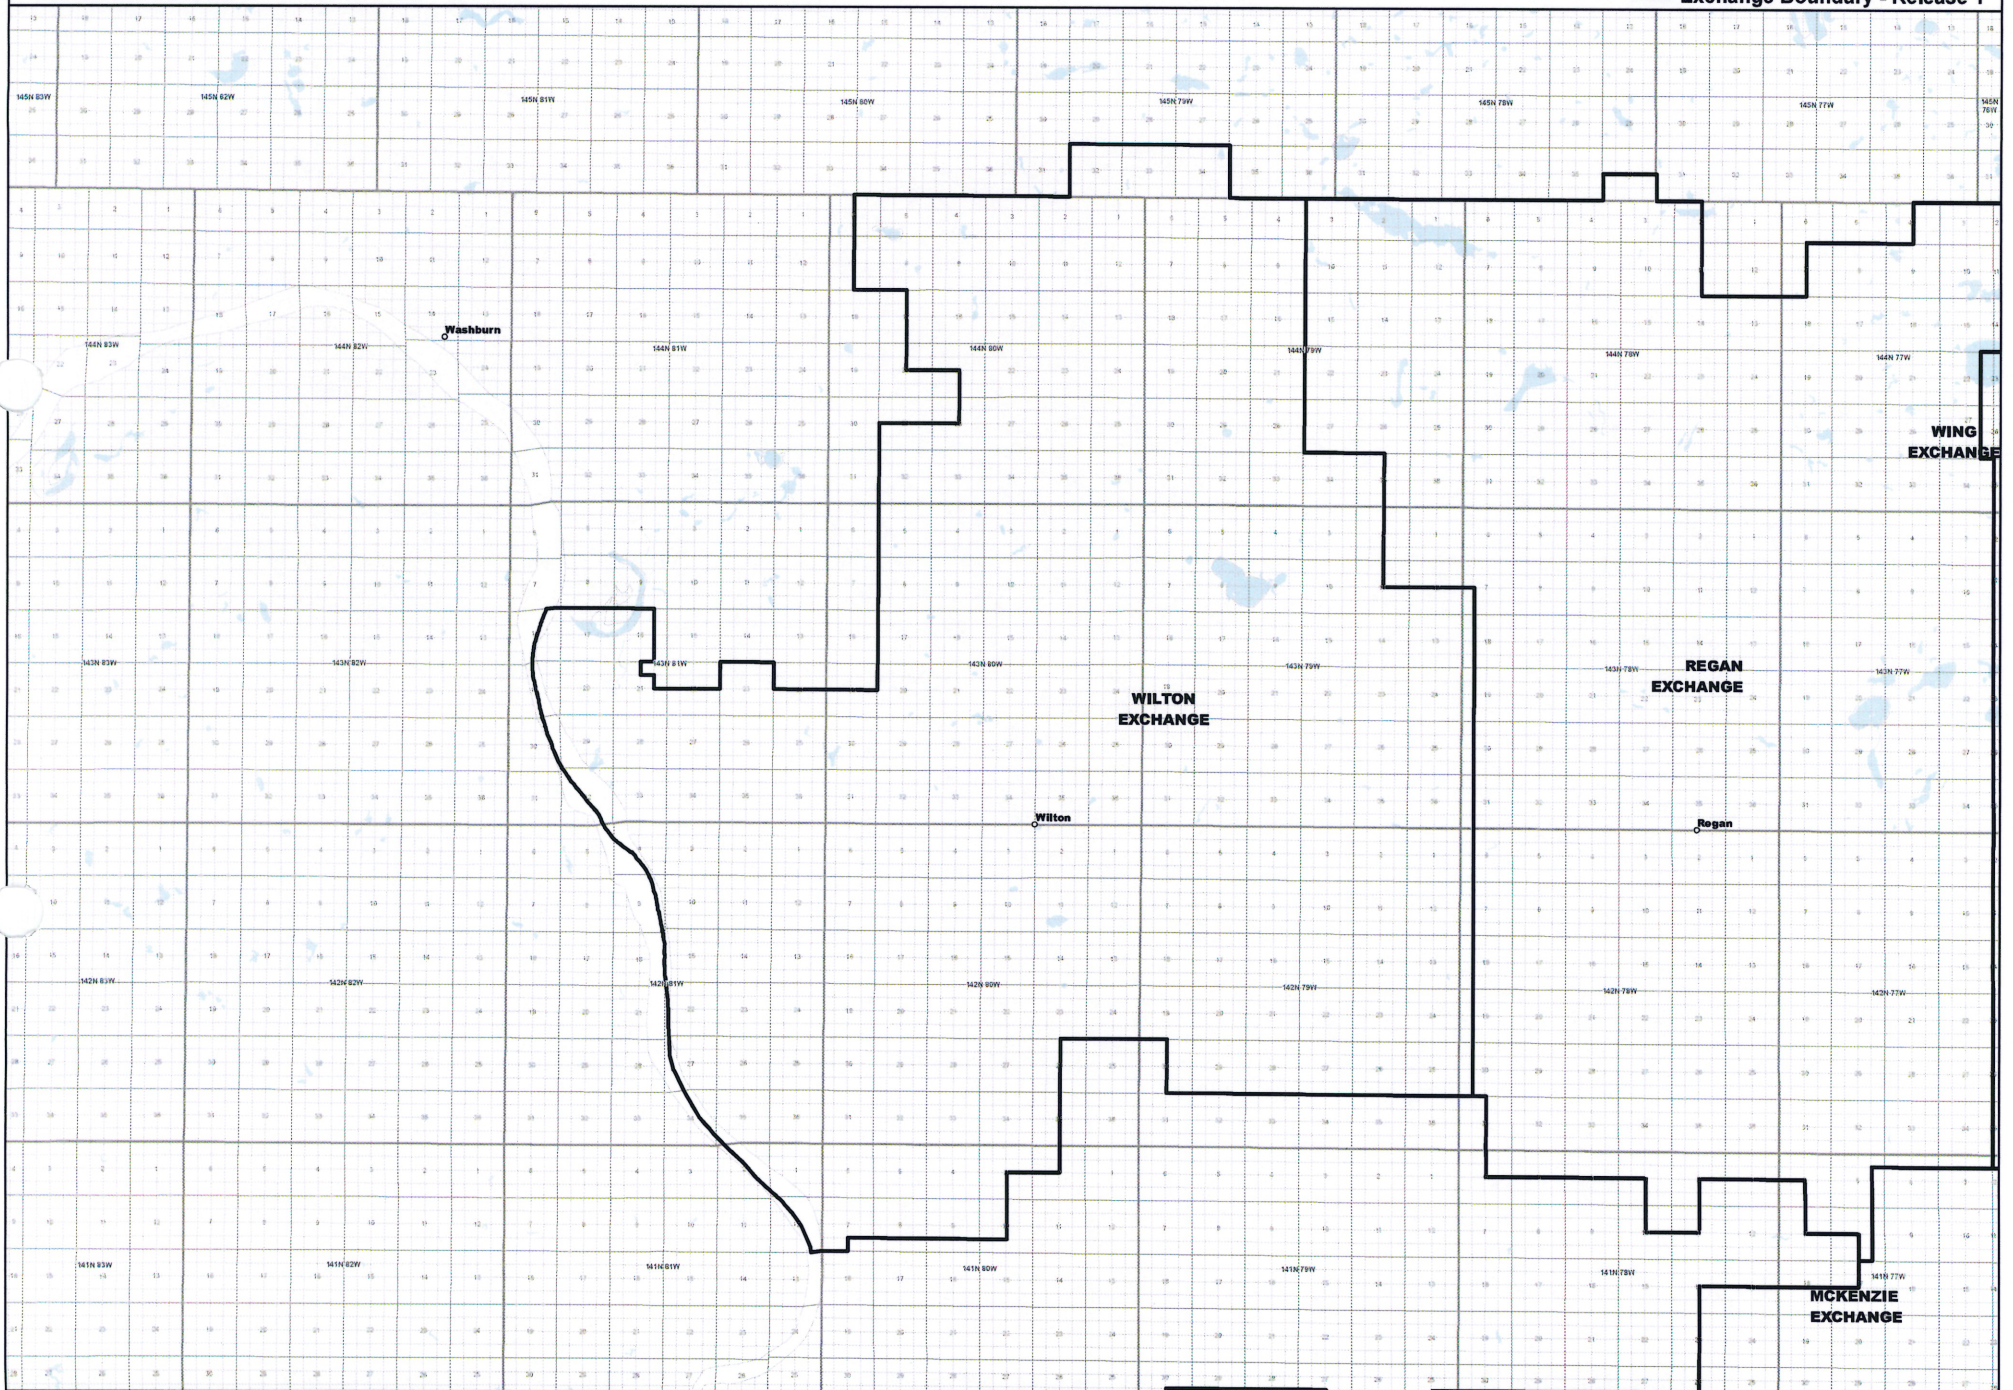

Date: 5/22/2013

Page 13 of 18

— Exchange Boundary - Release 1

NORTH DAKOTA EXCHANGE BOUNDARY MAP
BEK COMMUNICATIONS COOPERATIVE
TUTTLE EXCHANGE

Date: 5/22/2013

Page 14 of 18

— Exchange Boundary - Release 1

NORTH DAKOTA EXCHANGE BOUNDARY MAP
BEK COMMUNICATIONS COOPERATIVE
WILTON EXCHANGE

Date: 5/22/2013

Page 15 of 18

— Exchange Boundary - Release 1

NORTH DAKOTA EXCHANGE BOUNDARY MAP
BEK COMMUNICATIONS COOPERATIVE
WING EXCHANGE

— Exchange Boundary - Release 1

NORTH DAKOTA EXCHANGE BOUNDARY MAP
BEK COMMUNICATIONS COOPERATIVE
WISHEK EXCHANGE