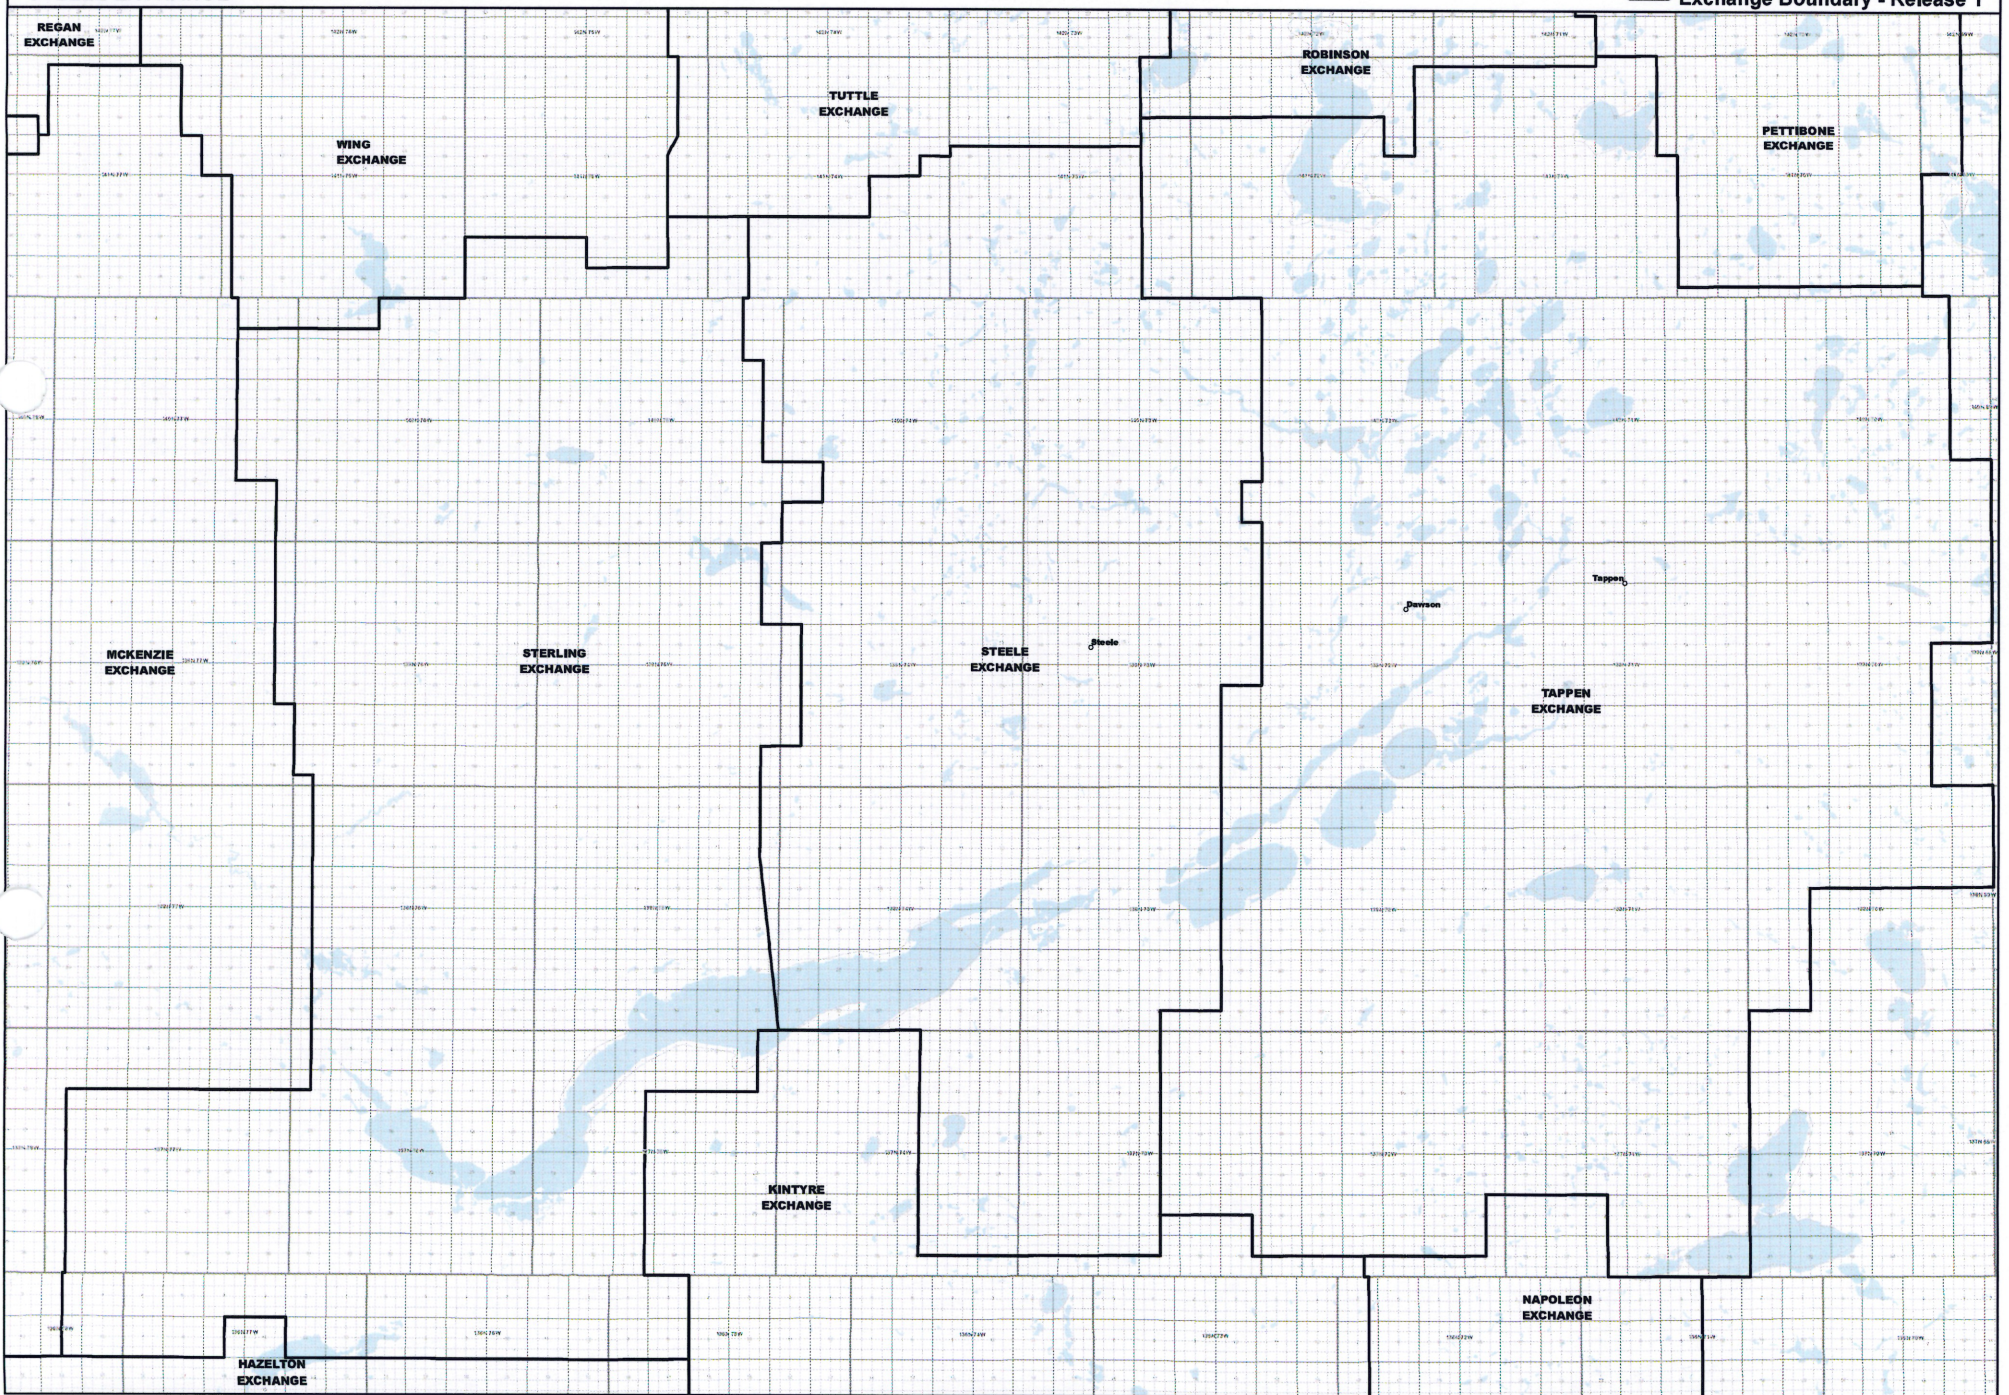

NORTH DAKOTA EXCHANGE BOUNDARY MAP
BEK COMMUNICATIONS COOPERATIVE
STEELE EXCHANGE

Date: 5/22/2013

Page 10 of 18

— Exchange Boundary - Release 1