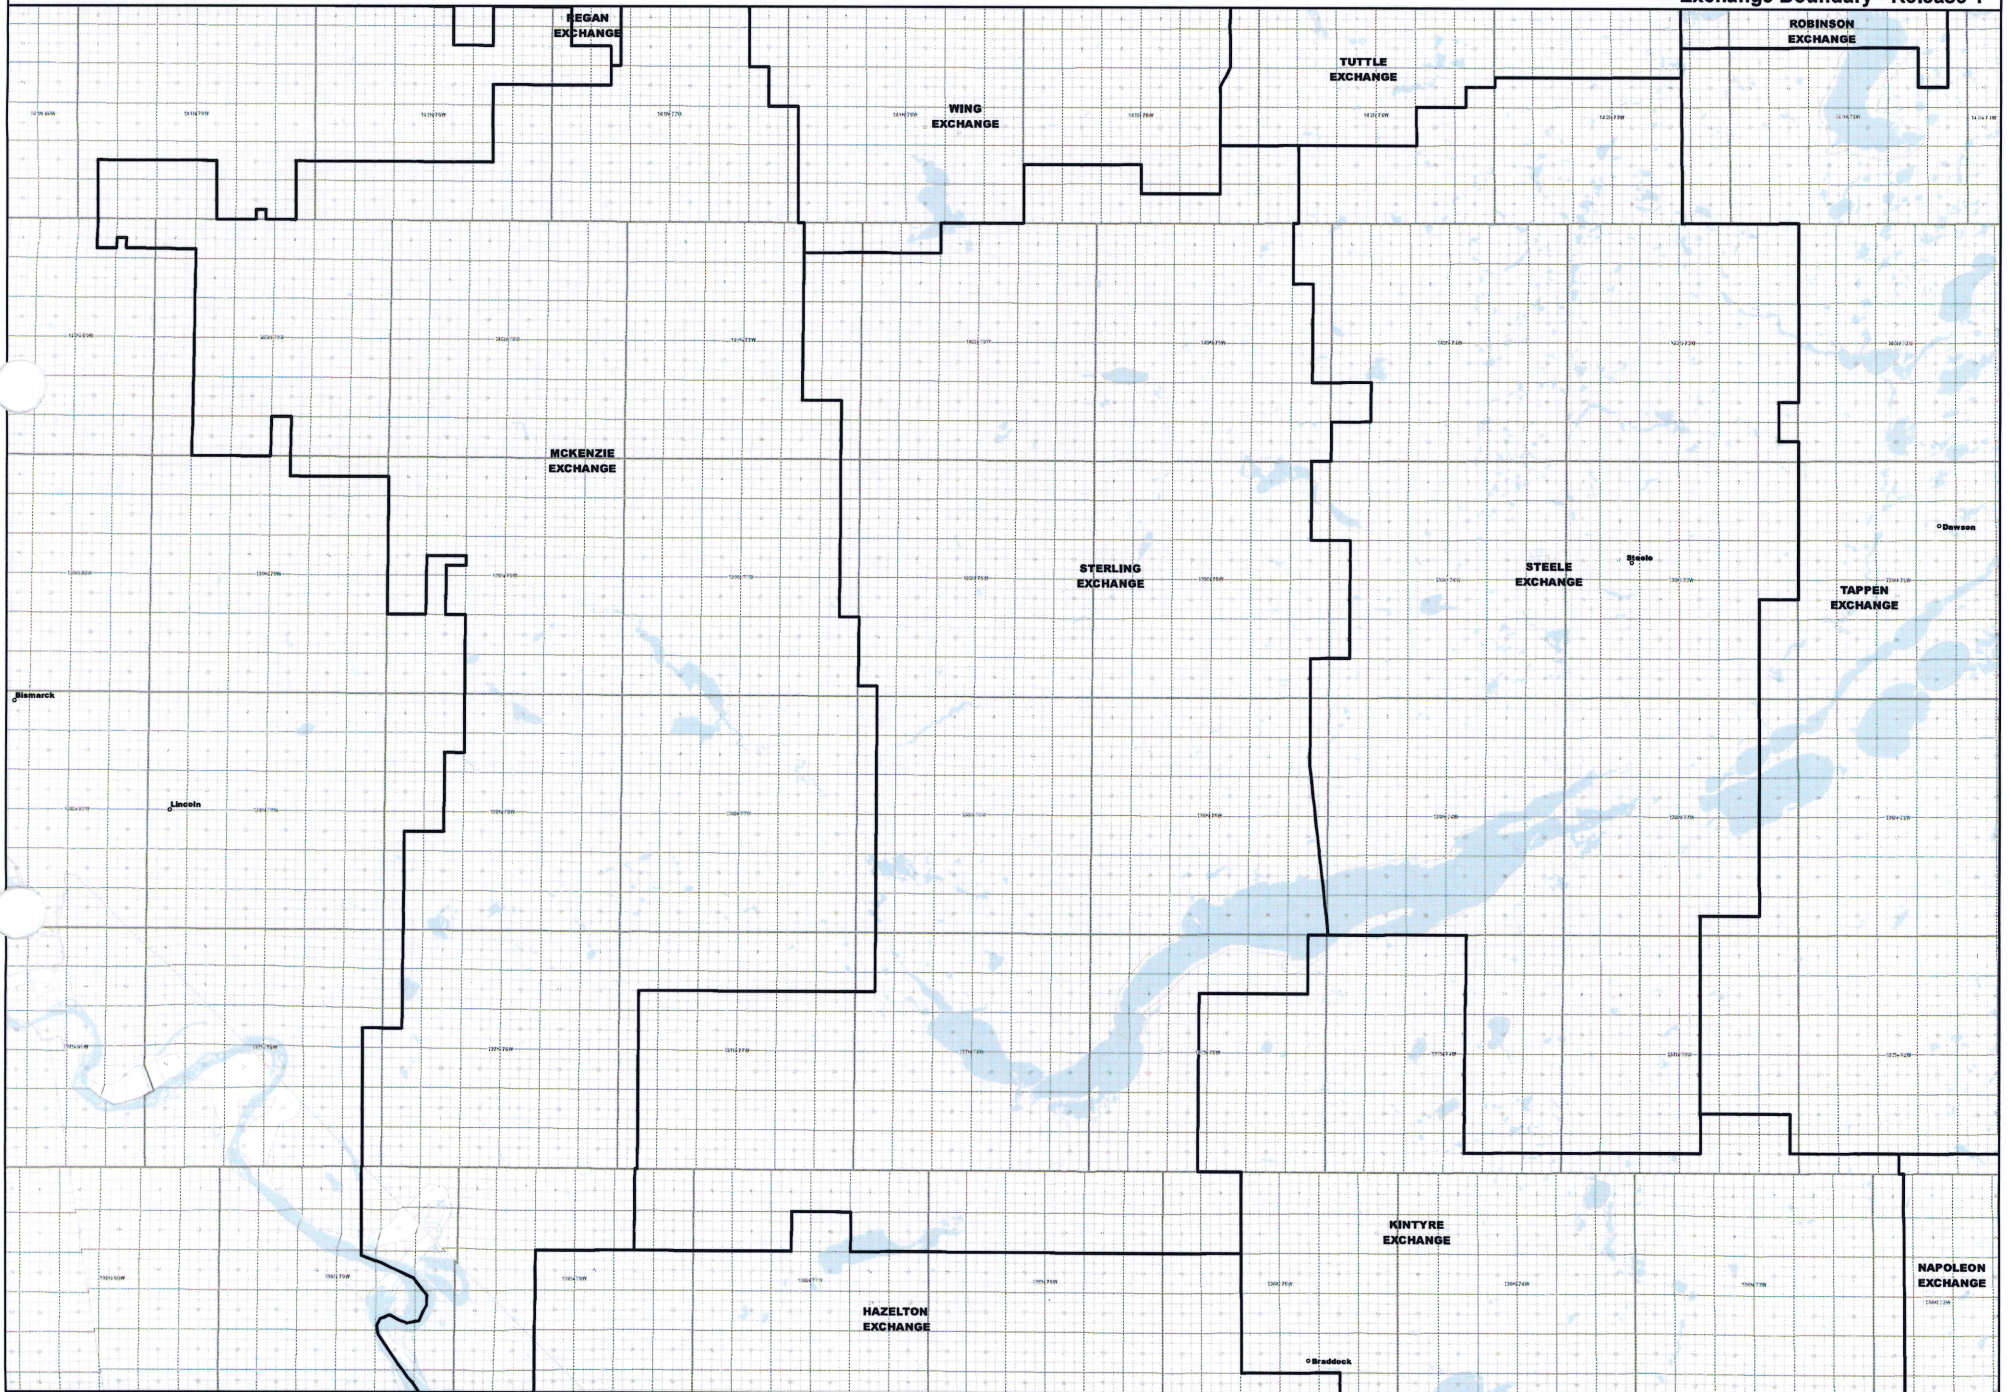

Date: 5/22/2013

Page 10 of 18

— Exchange Boundary - Release 1

NORTH DAKOTA EXCHANGE BOUNDARY MAP
BEK COMMUNICATIONS COOPERATIVE
STERLING EXCHANGE

Date: 5/22/2013

Page 11 of 18

— Exchange Boundary - Release 1

NORTH DAKOTA EXCHANGE BOUNDARY MAP
BEK COMMUNICATIONS COOPERATIVE
STRASBURG EXCHANGE

Date: 5/22/2013

Page 12 of 18

— Exchange Boundary - Release 1

NORTH DAKOTA EXCHANGE BOUNDARY MAP
BEK COMMUNICATIONS COOPERATIVE
TAPPEN EXCHANGE