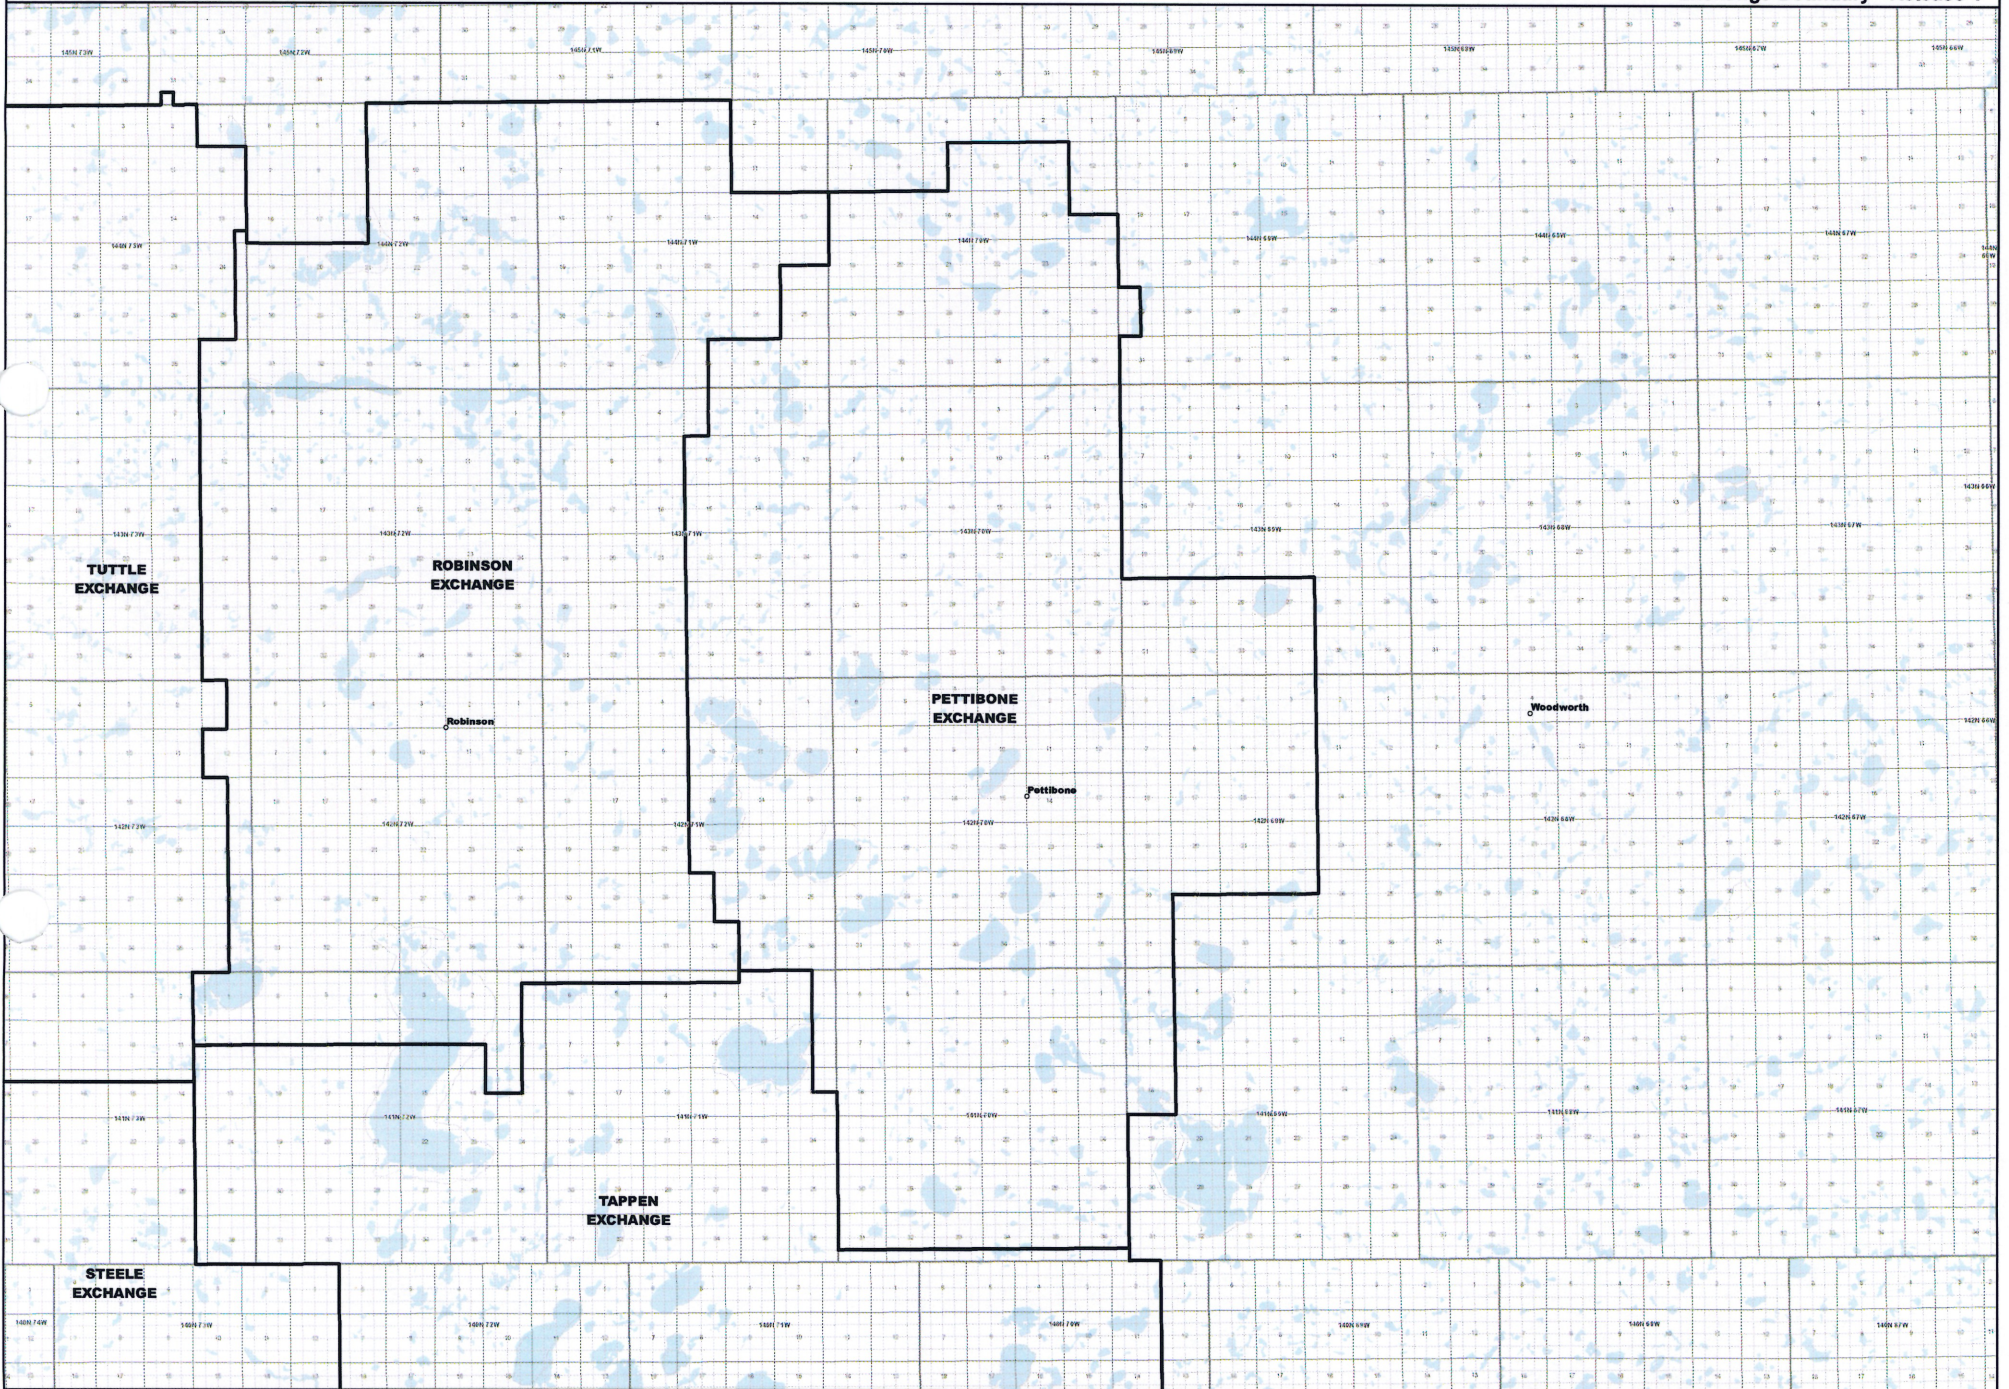

NORTH DAKOTA EXCHANGE BOUNDARY MAP
BEK COMMUNICATIONS COOPERATIVE
PETTIBONE EXCHANGE

Date: 5/22/2013

Page 7 of 18

— Exchange Boundary - Release 1