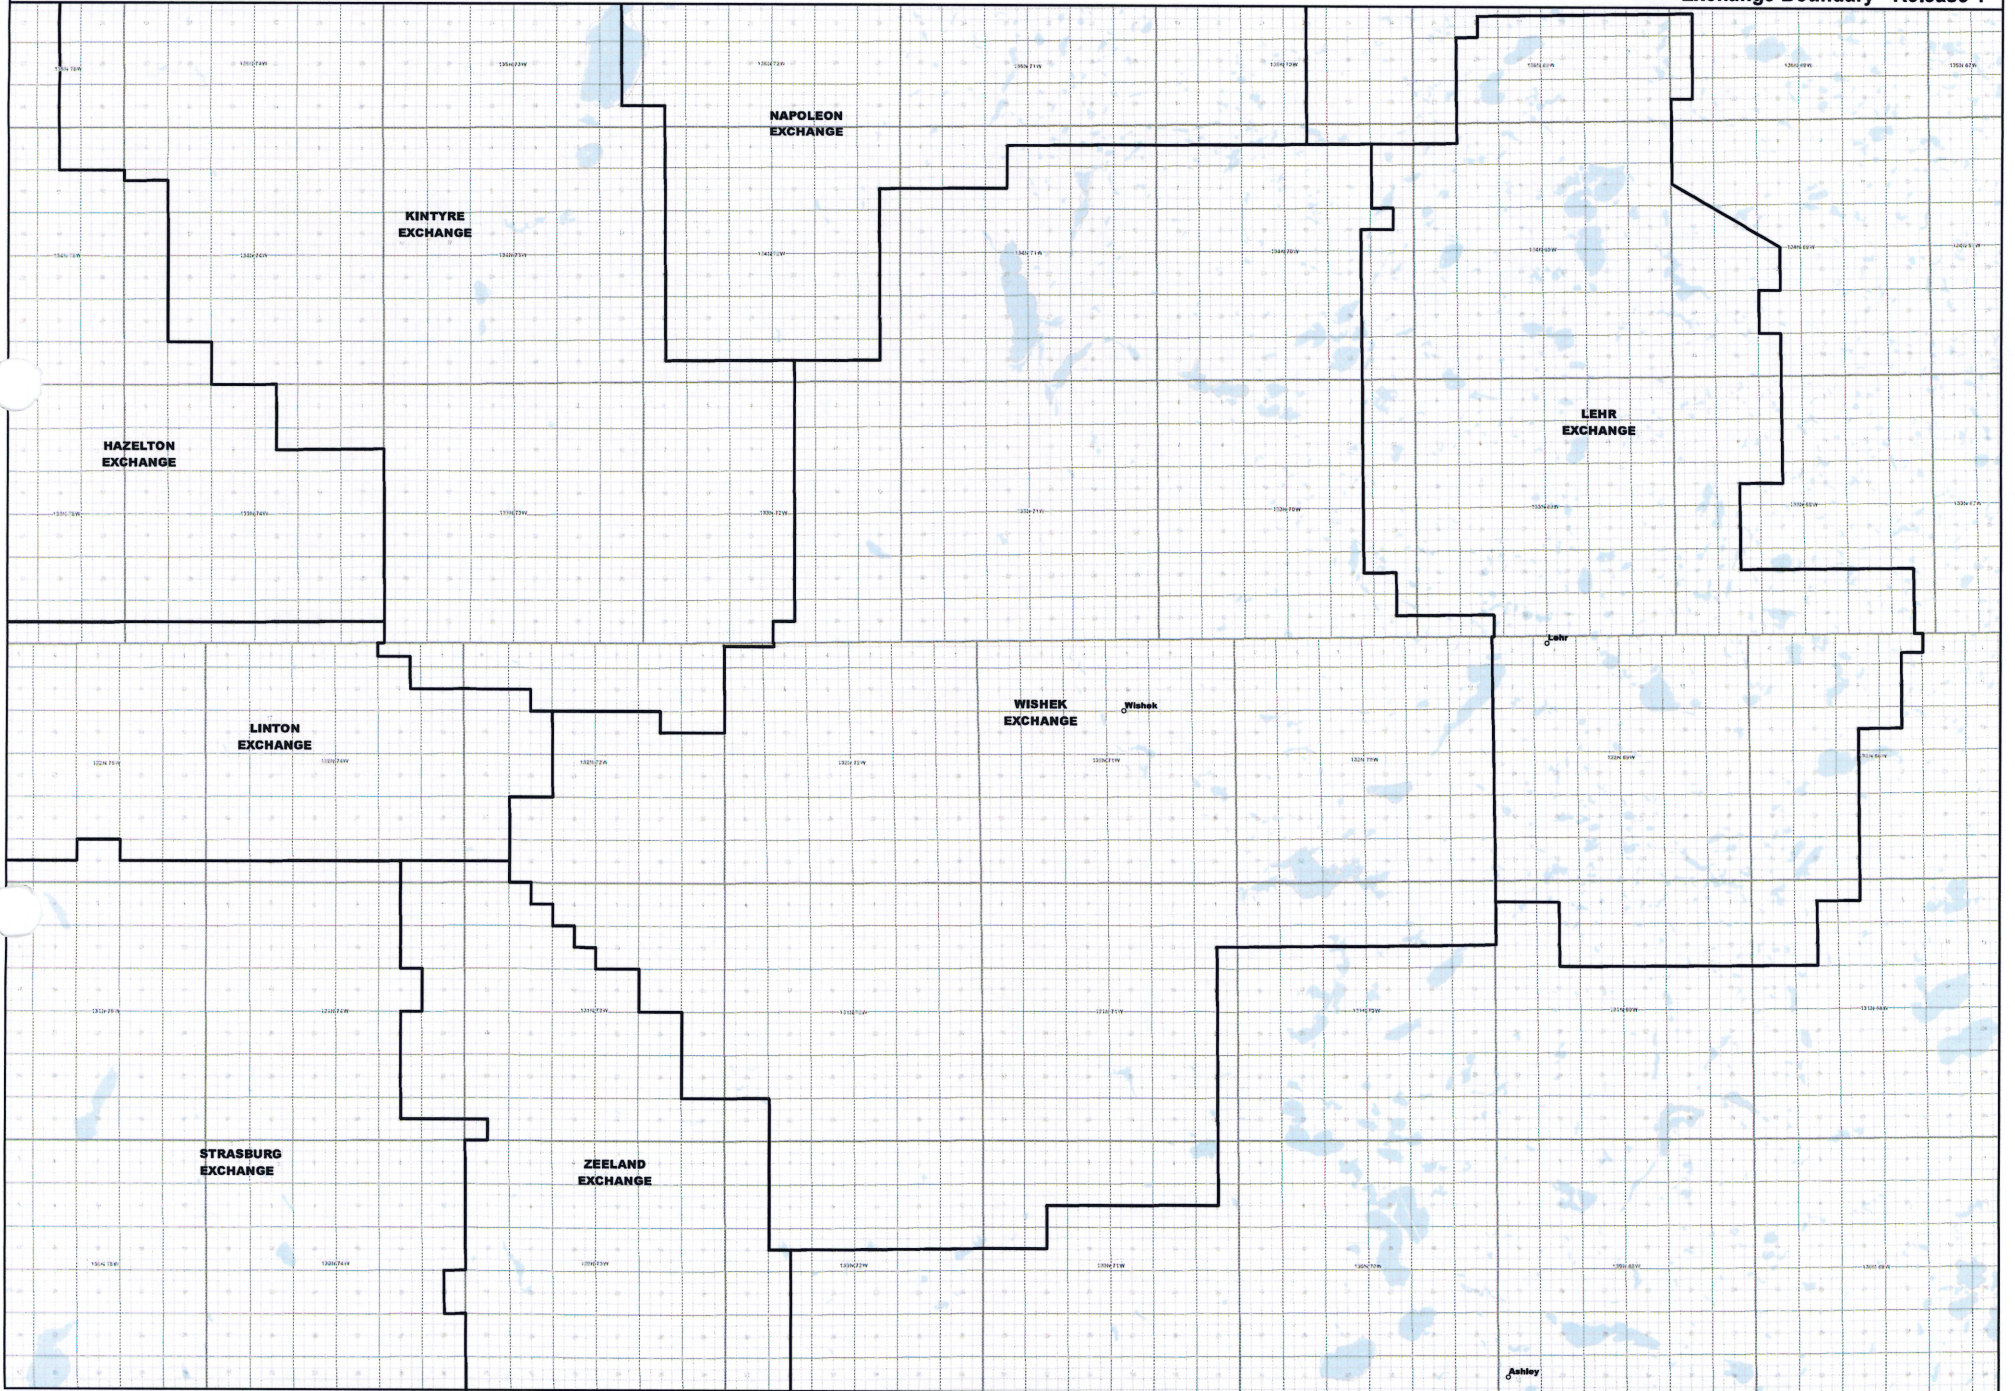

Date: 5/22/2013

Page 15 of 18

— Exchange Boundary - Release 1

NORTH DAKOTA EXCHANGE BOUNDARY MAP
BEK COMMUNICATIONS COOPERATIVE
WING EXCHANGE

— Exchange Boundary - Release 1

NORTH DAKOTA EXCHANGE BOUNDARY MAP
BEK COMMUNICATIONS COOPERATIVE
WISHEK EXCHANGE

— Exchange Boundary - Release 1

NORTH DAKOTA EXCHANGE BOUNDARY MAP
BEK COMMUNICATIONS COOPERATIVE
ZEELAND EXCHANGE

Date: 5/22/2013

Page 18 of 18

— Exchange Boundary - Release 1

5	4	3	2	1
6	5	4	3	2
7	6	5	4	3
8	7	6	5	4
9	8	7	6	5
10	9	8	7	6
11	10	9	8	7
12	11	10	9	8
13	12	11	10	9
14	13	12	11	10
15	14	13	12	11
16	15	14	13	12
17	16	15	14	13