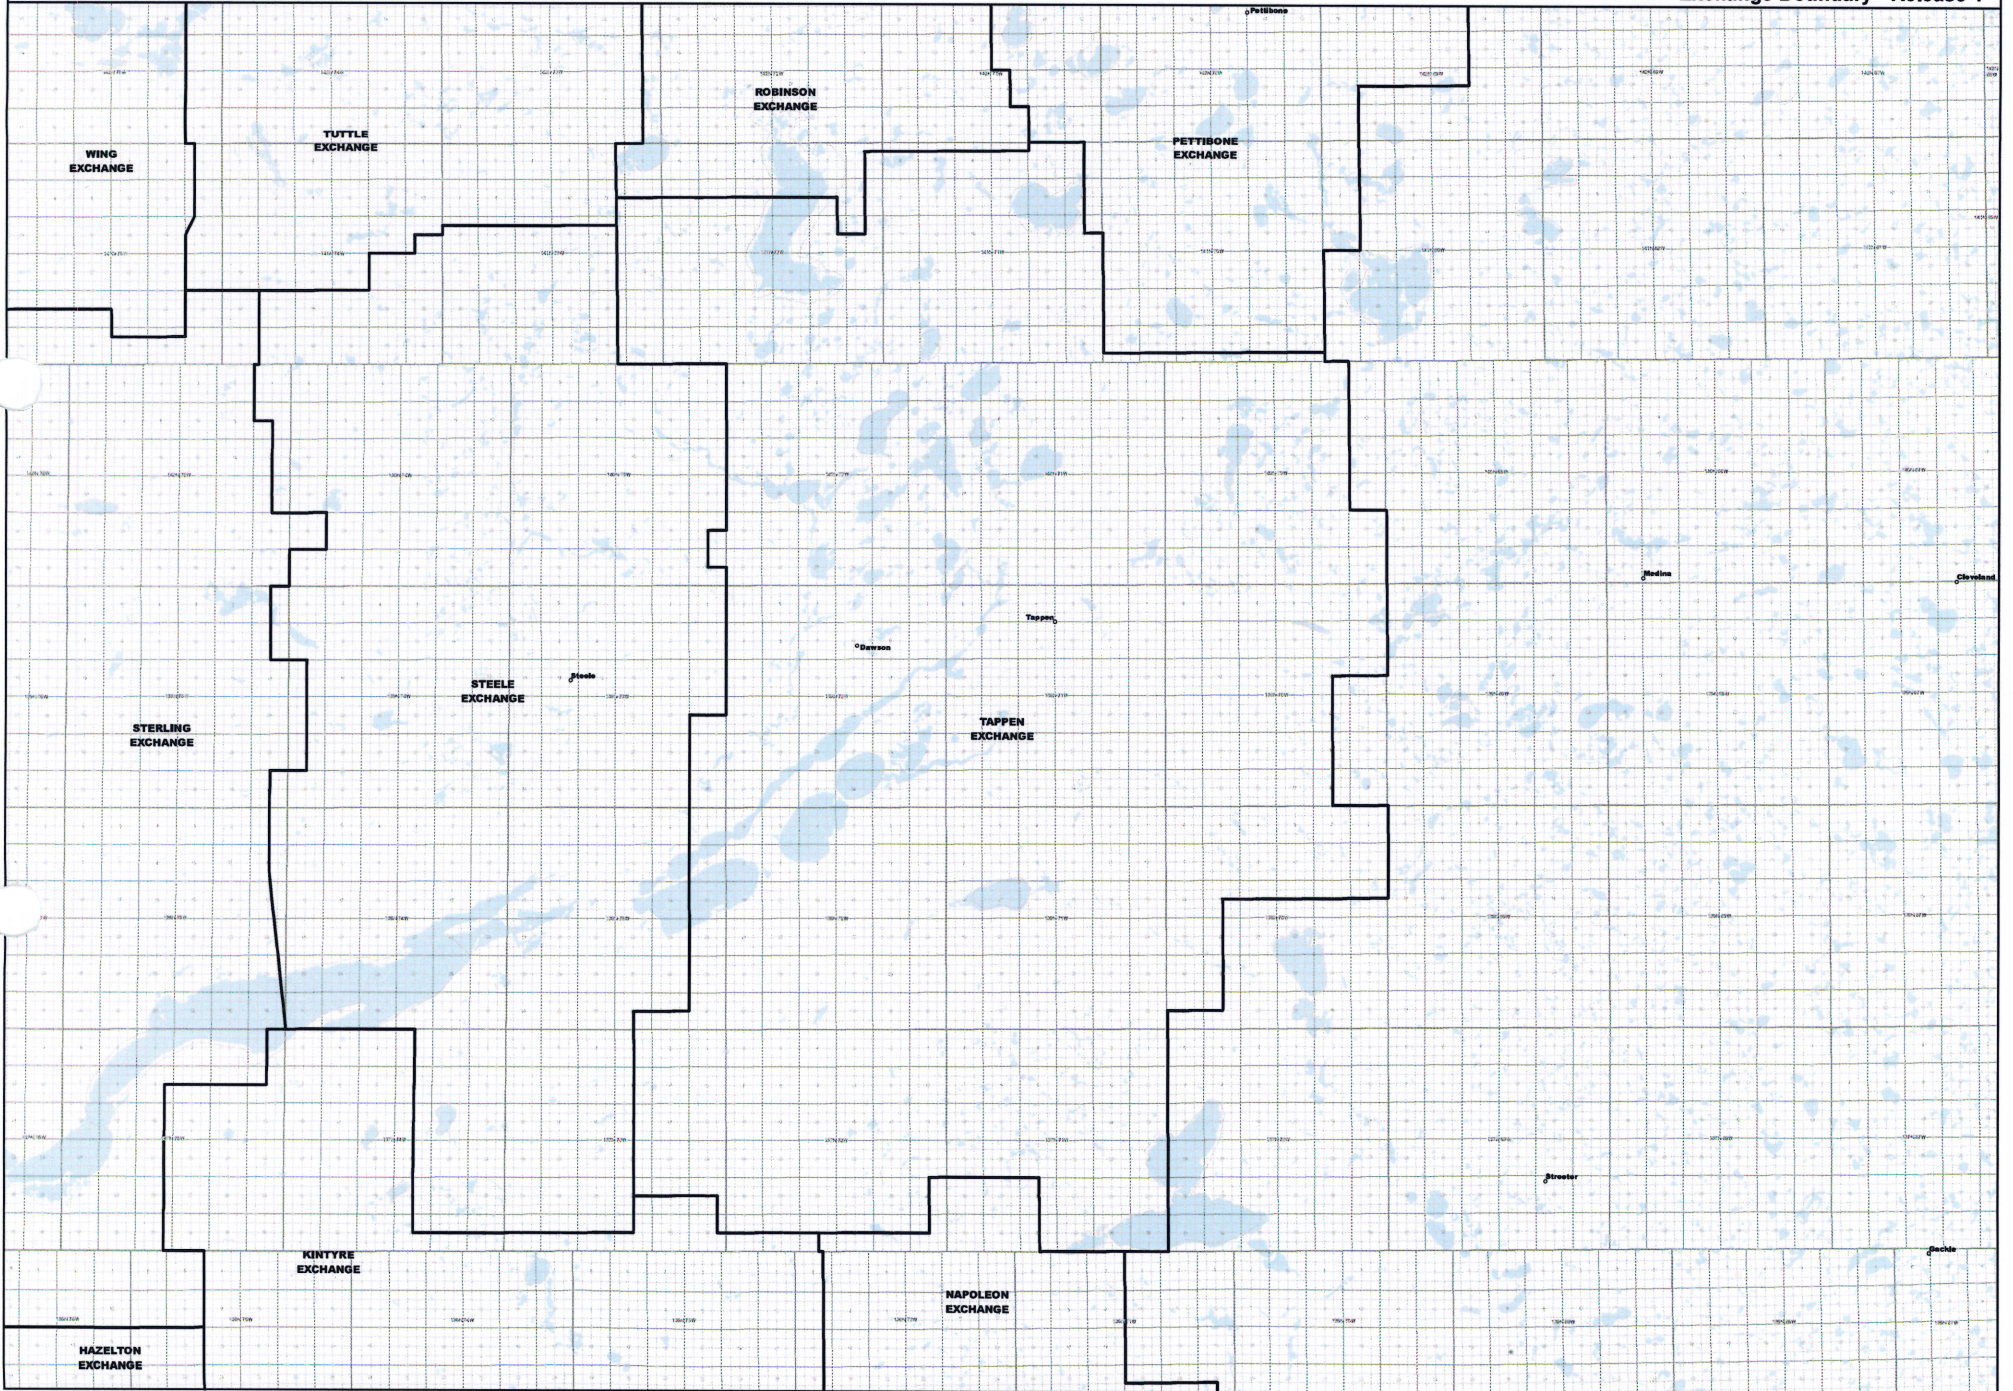

NORTH DAKOTA EXCHANGE BOUNDARY MAP
BEK COMMUNICATIONS COOPERATIVE
TAPPEN EXCHANGE

Date: 5/22/2013

Page 13 of 18

— Exchange Boundary - Release 1