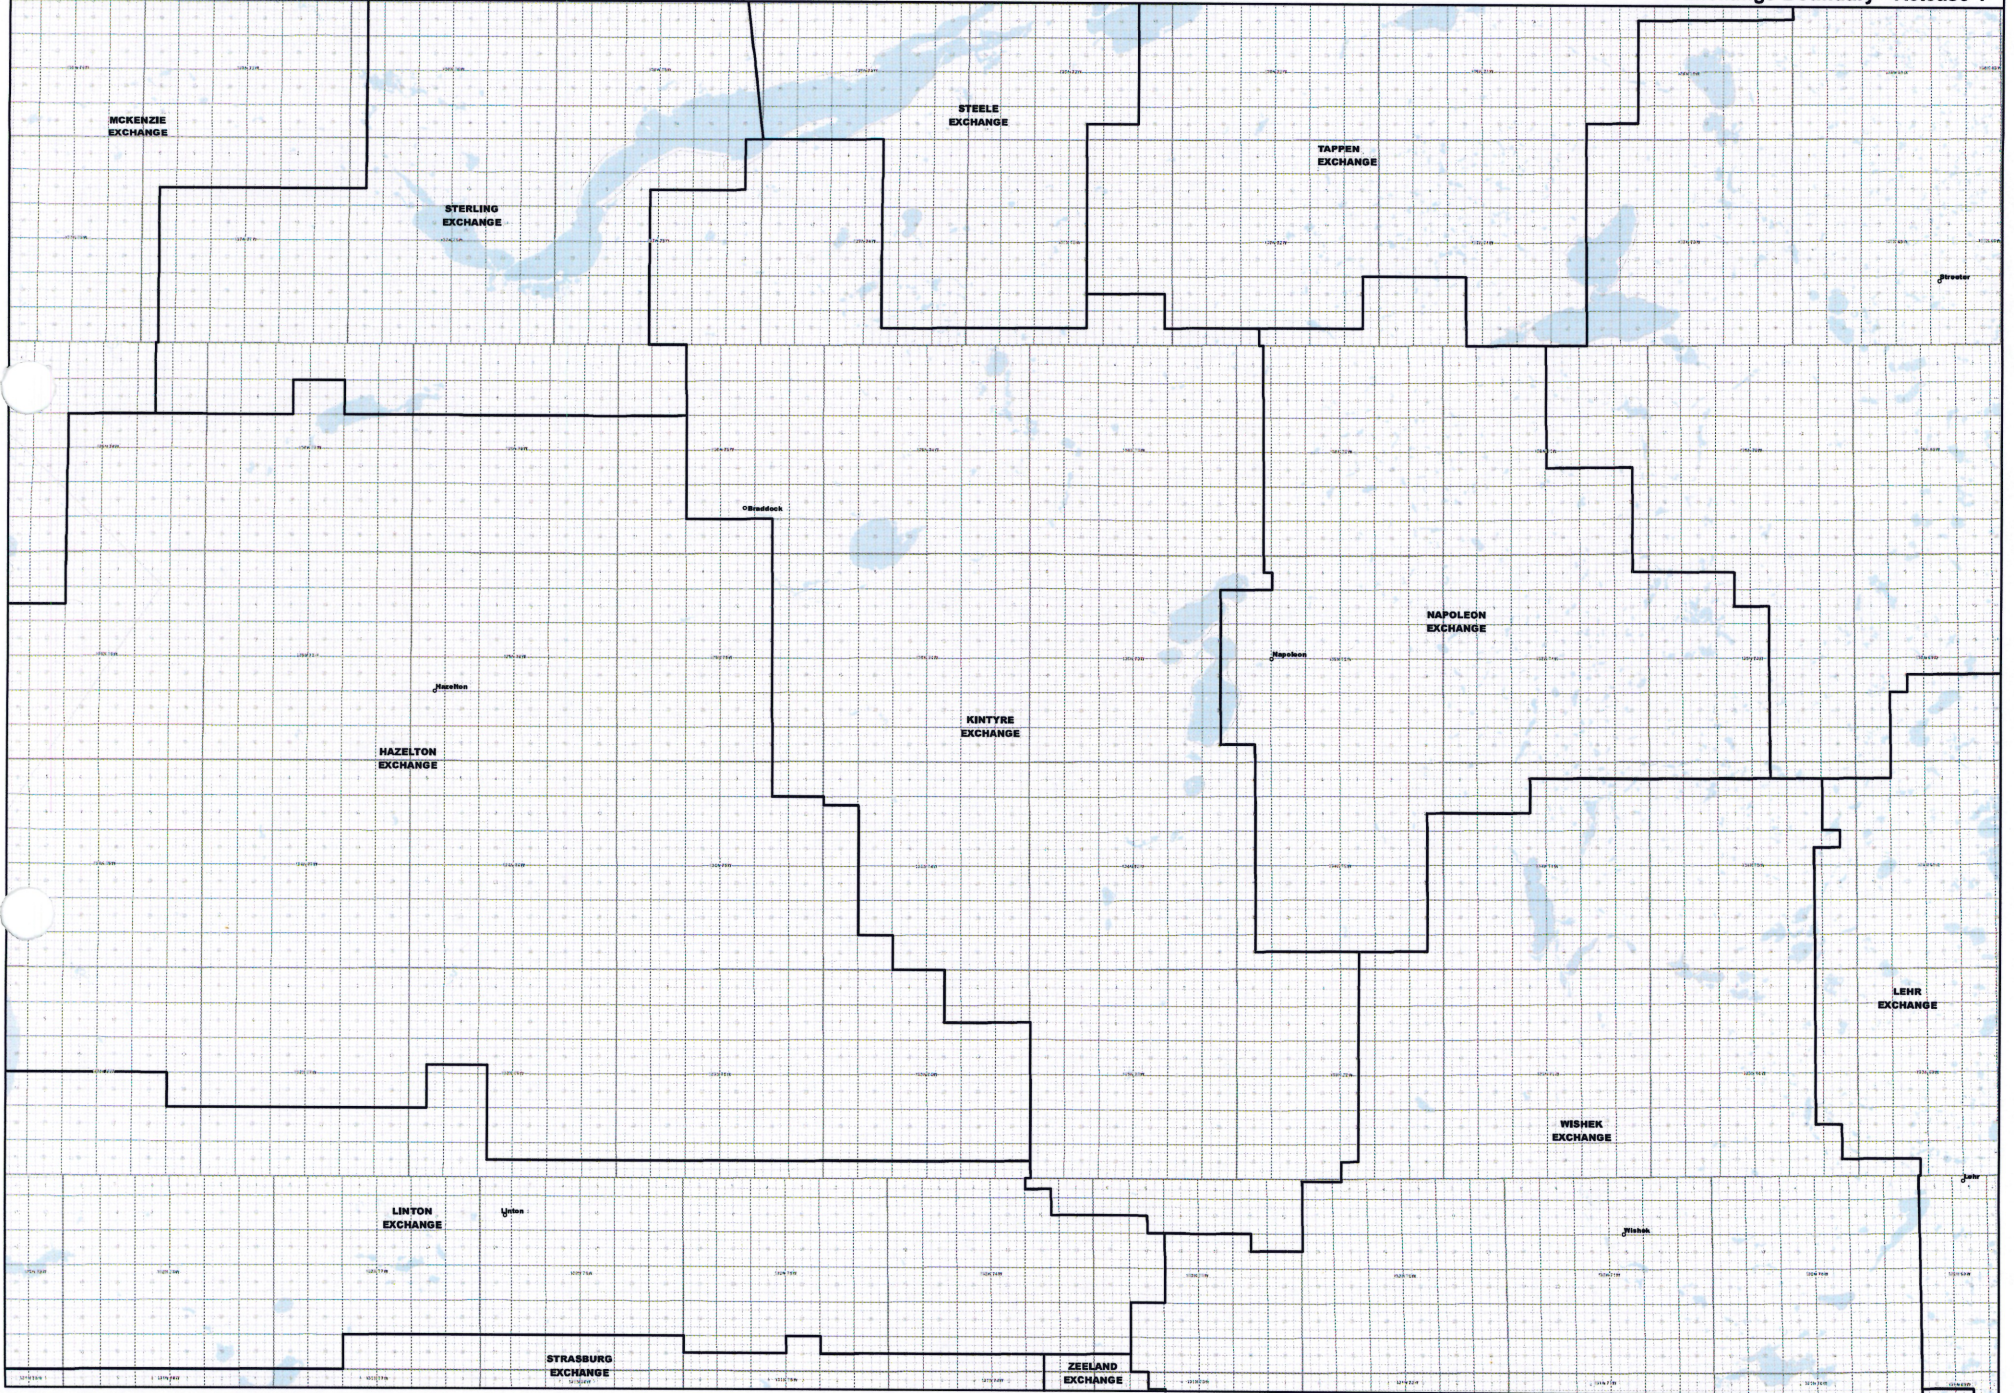

NORTH DAKOTA EXCHANGE BOUNDARY MAP
BEK COMMUNICATIONS COOPERATIVE
HAZELTON EXCHANGE

Date: 5/22/2013

Page 1 of 18

Exchange Boundary - Release 1

NORTH DAKOTA EXCHANGE BOUNDARY MAP
BEK COMMUNICATIONS COOPERATIVE
KINTYRE EXCHANGE

Date: 5/22/2013

Page 2 of 18

— Exchange Boundary - Release 1

NORTH DAKOTA EXCHANGE BOUNDARY MAP
BEK COMMUNICATIONS COOPERATIVE
LEHR EXCHANGE

Date: 5/22/2013

Page 3 of 18

— Exchange Boundary - Release 1

NORTH DAKOTA EXCHANGE BOUNDARY MAP
BEK COMMUNICATIONS COOPERATIVE
LINTON EXCHANGE