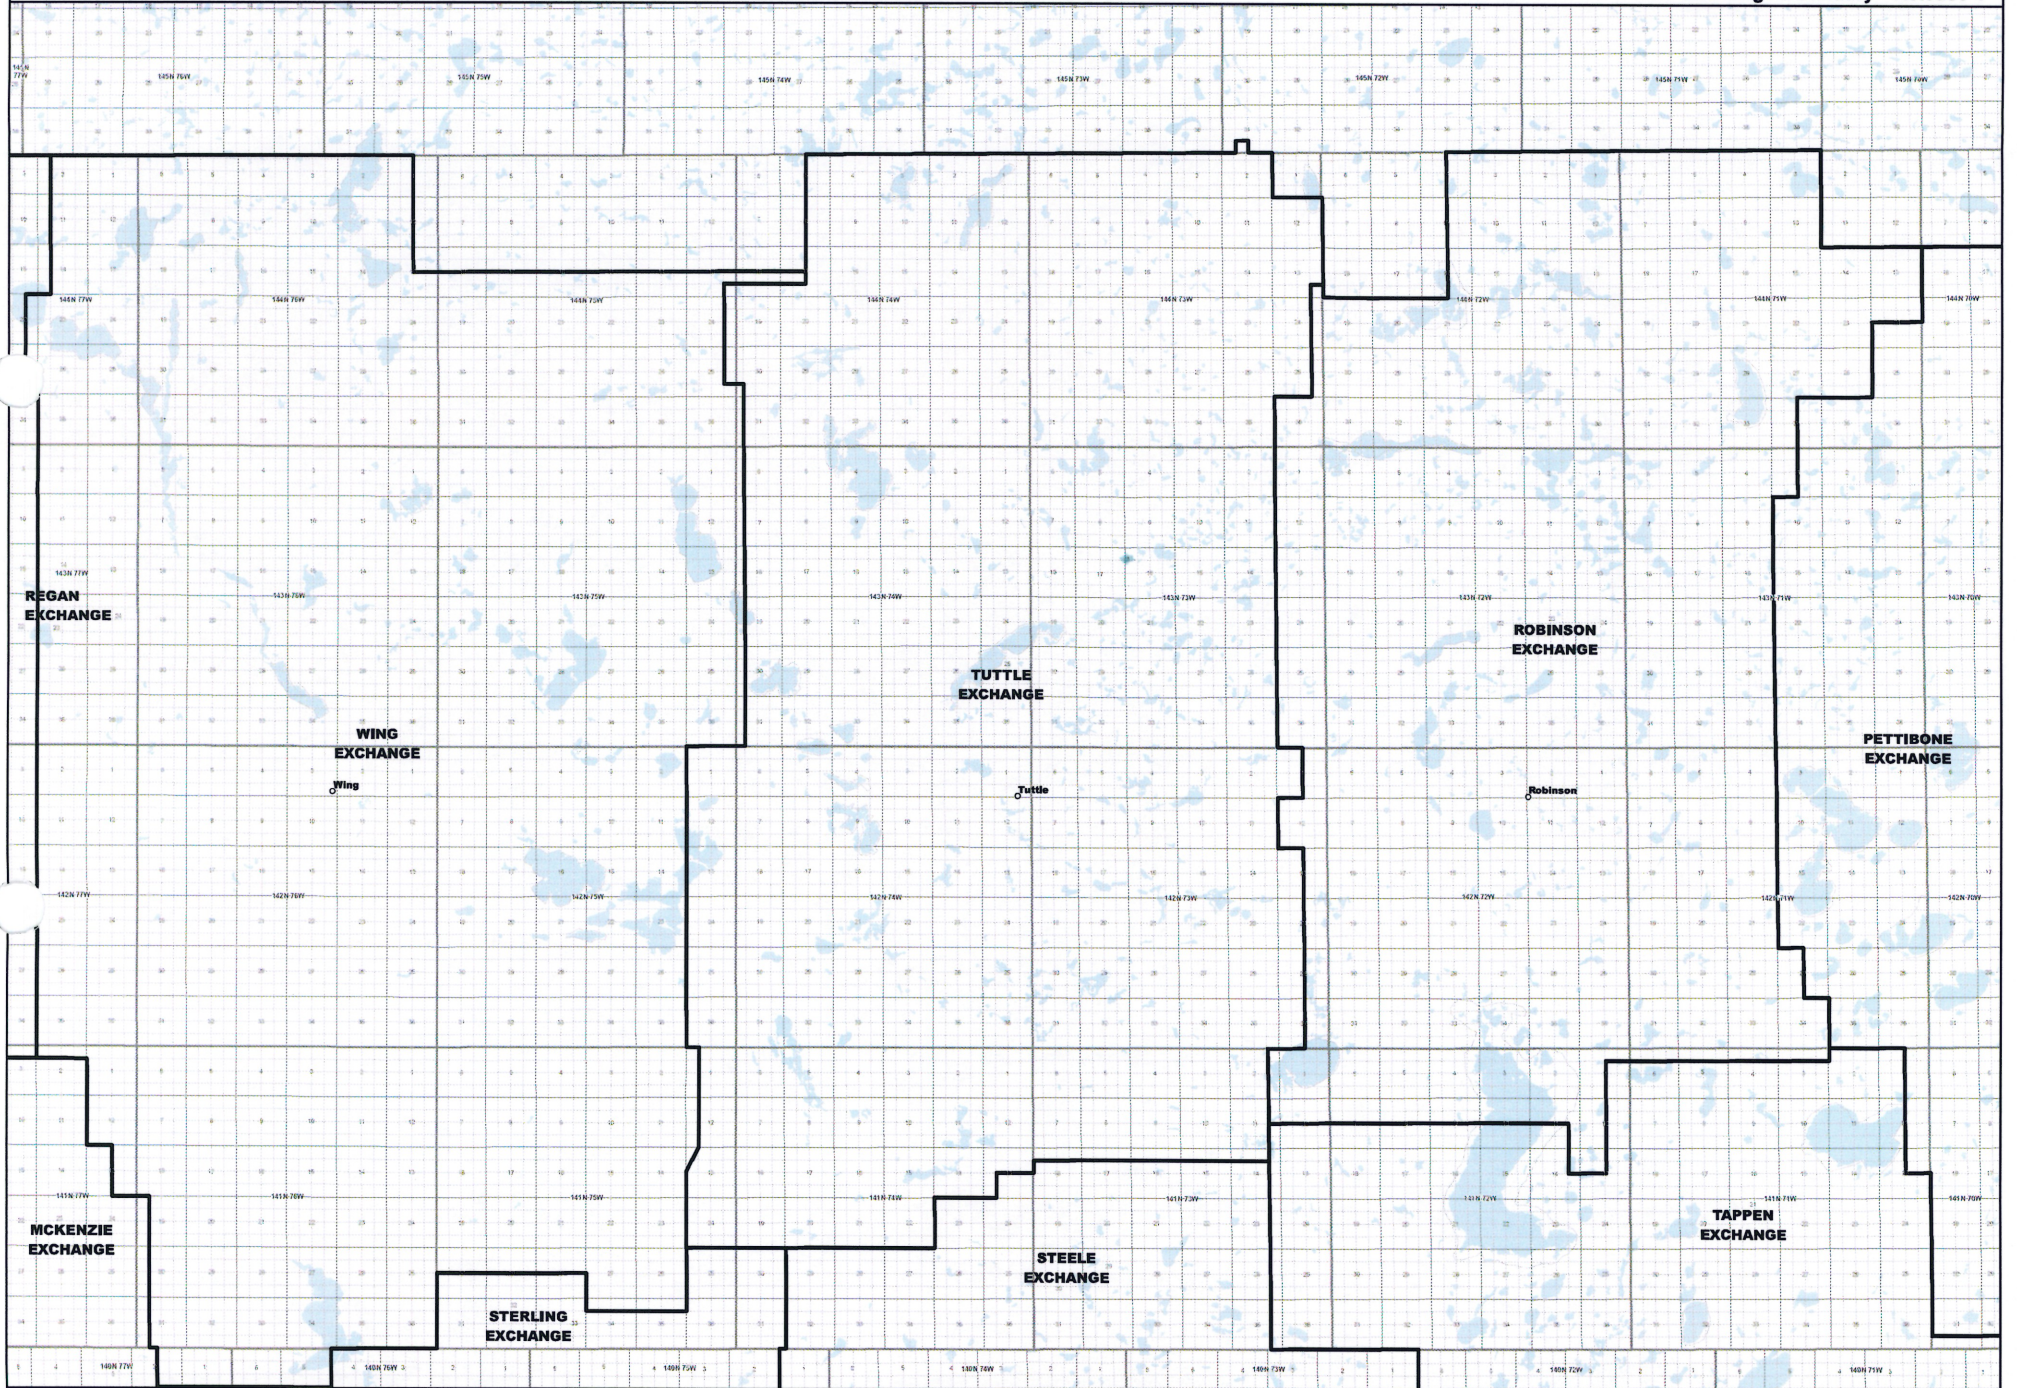

Date: 5/22/2013

Page 13 of 18

— Exchange Boundary - Release 1

NORTH DAKOTA EXCHANGE BOUNDARY MAP
BEK COMMUNICATIONS COOPERATIVE
TUTTLE EXCHANGE

Date: 5/22/2013

Page 14 of 18

— Exchange Boundary - Release 1

NORTH DAKOTA EXCHANGE BOUNDARY MAP
BEK COMMUNICATIONS COOPERATIVE
WILTON EXCHANGE

Date: 5/22/2013

Page 15 of 18

— Exchange Boundary - Release 1

NORTH DAKOTA EXCHANGE BOUNDARY MAP
BEK COMMUNICATIONS COOPERATIVE
WING EXCHANGE

— Exchange Boundary - Release 1

NORTH DAKOTA EXCHANGE BOUNDARY MAP
BEK COMMUNICATIONS COOPERATIVE
WISHEK EXCHANGE