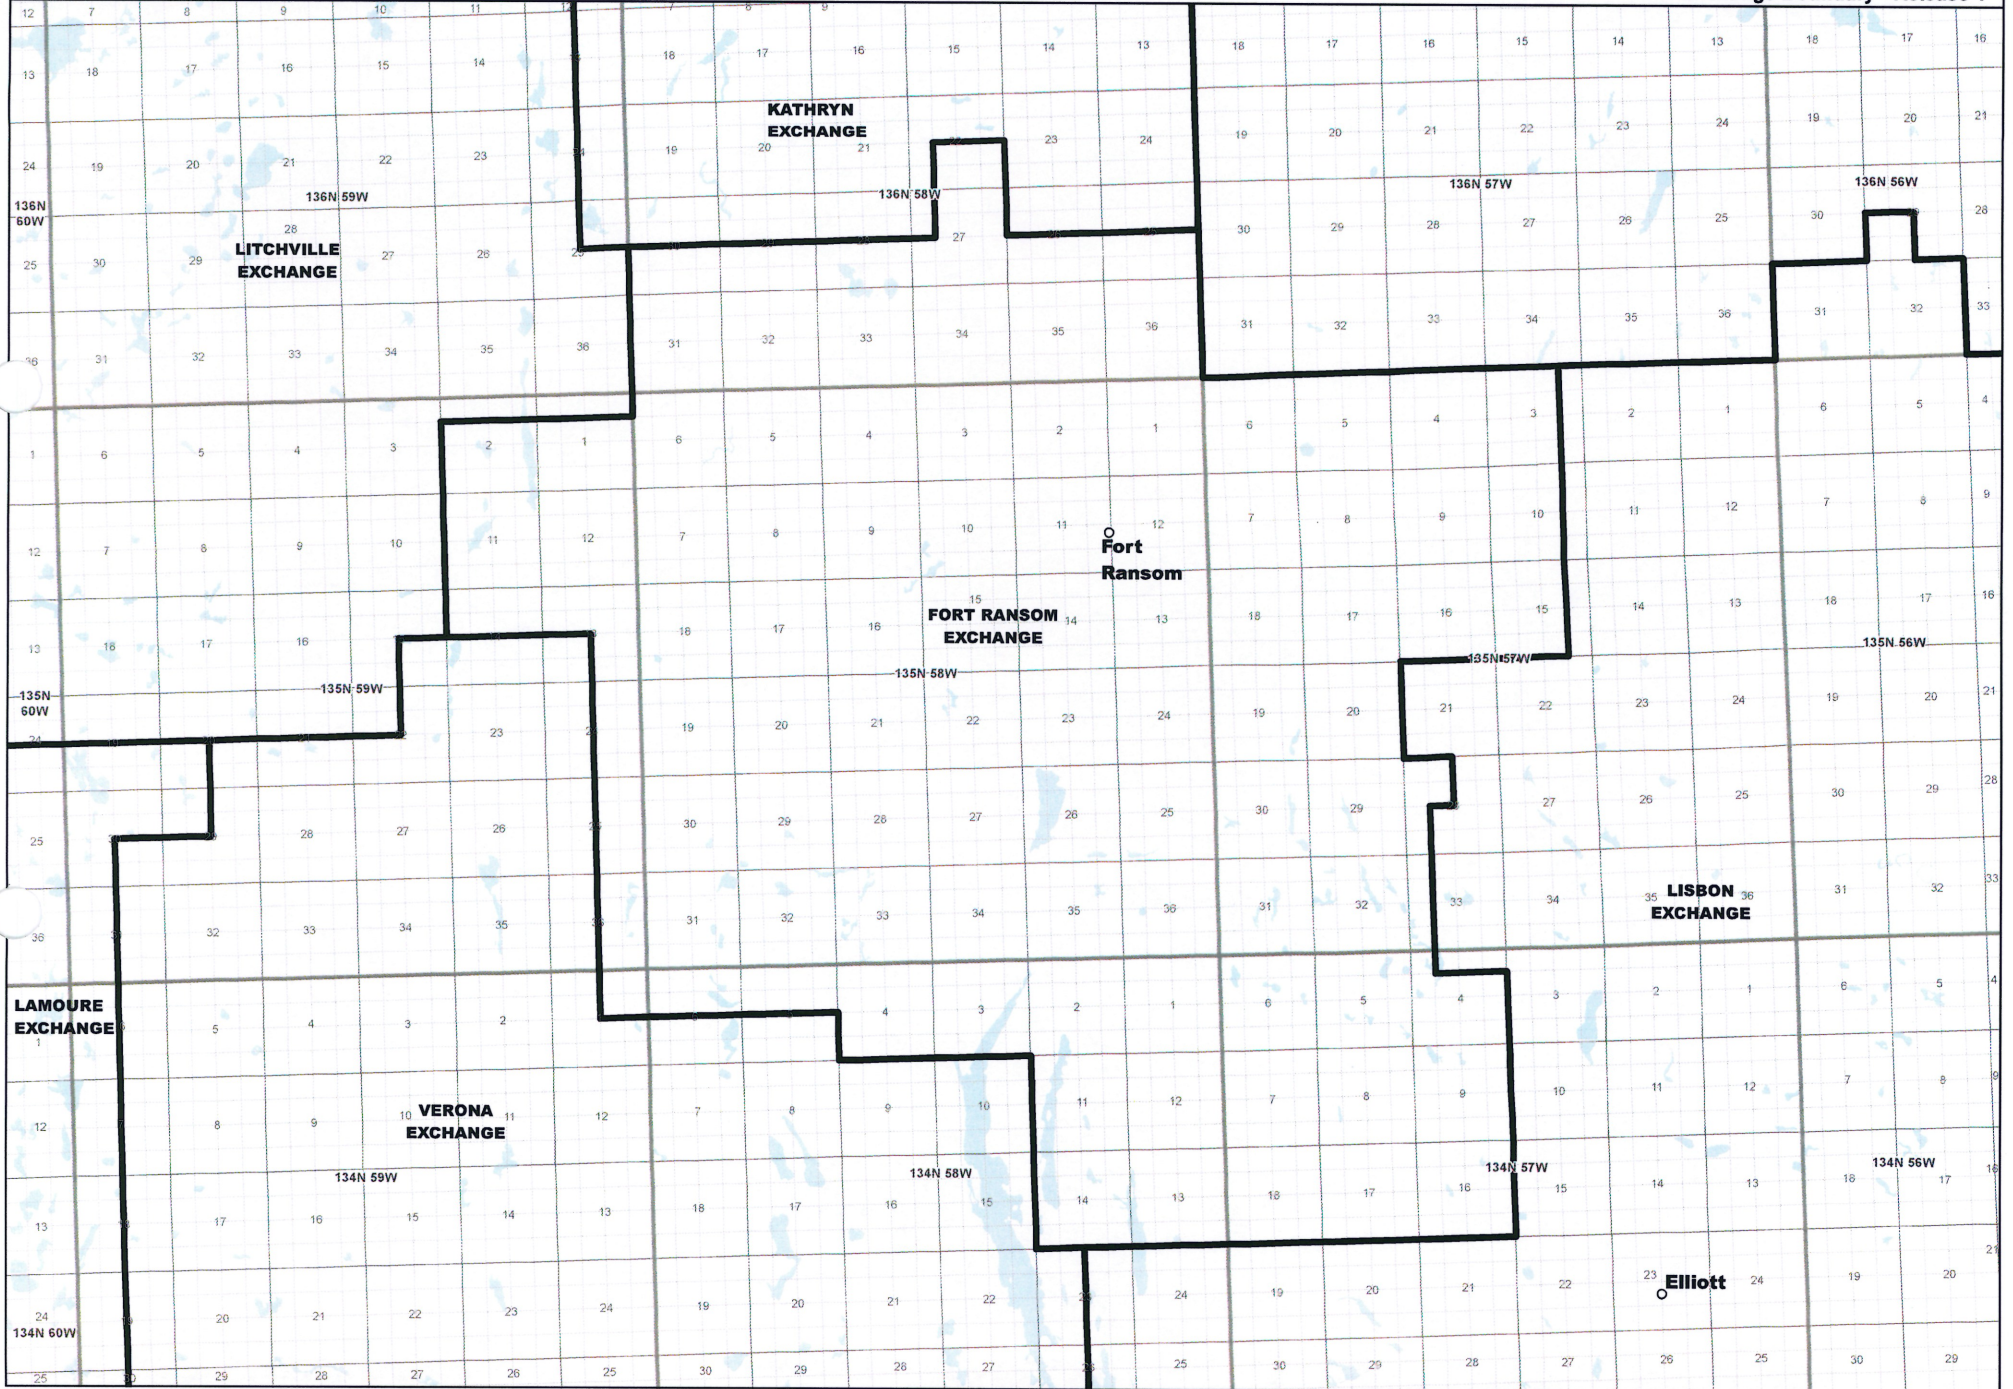

NORTH DAKOTA EXCHANGE BOUNDARY MAP
DICKEY RURAL TELEPHONE COOPERATIVE
FORT RANSOM EXCHANGE

Date: 5/22/2013

Page 8 of 25

— Exchange Boundary - Release 1