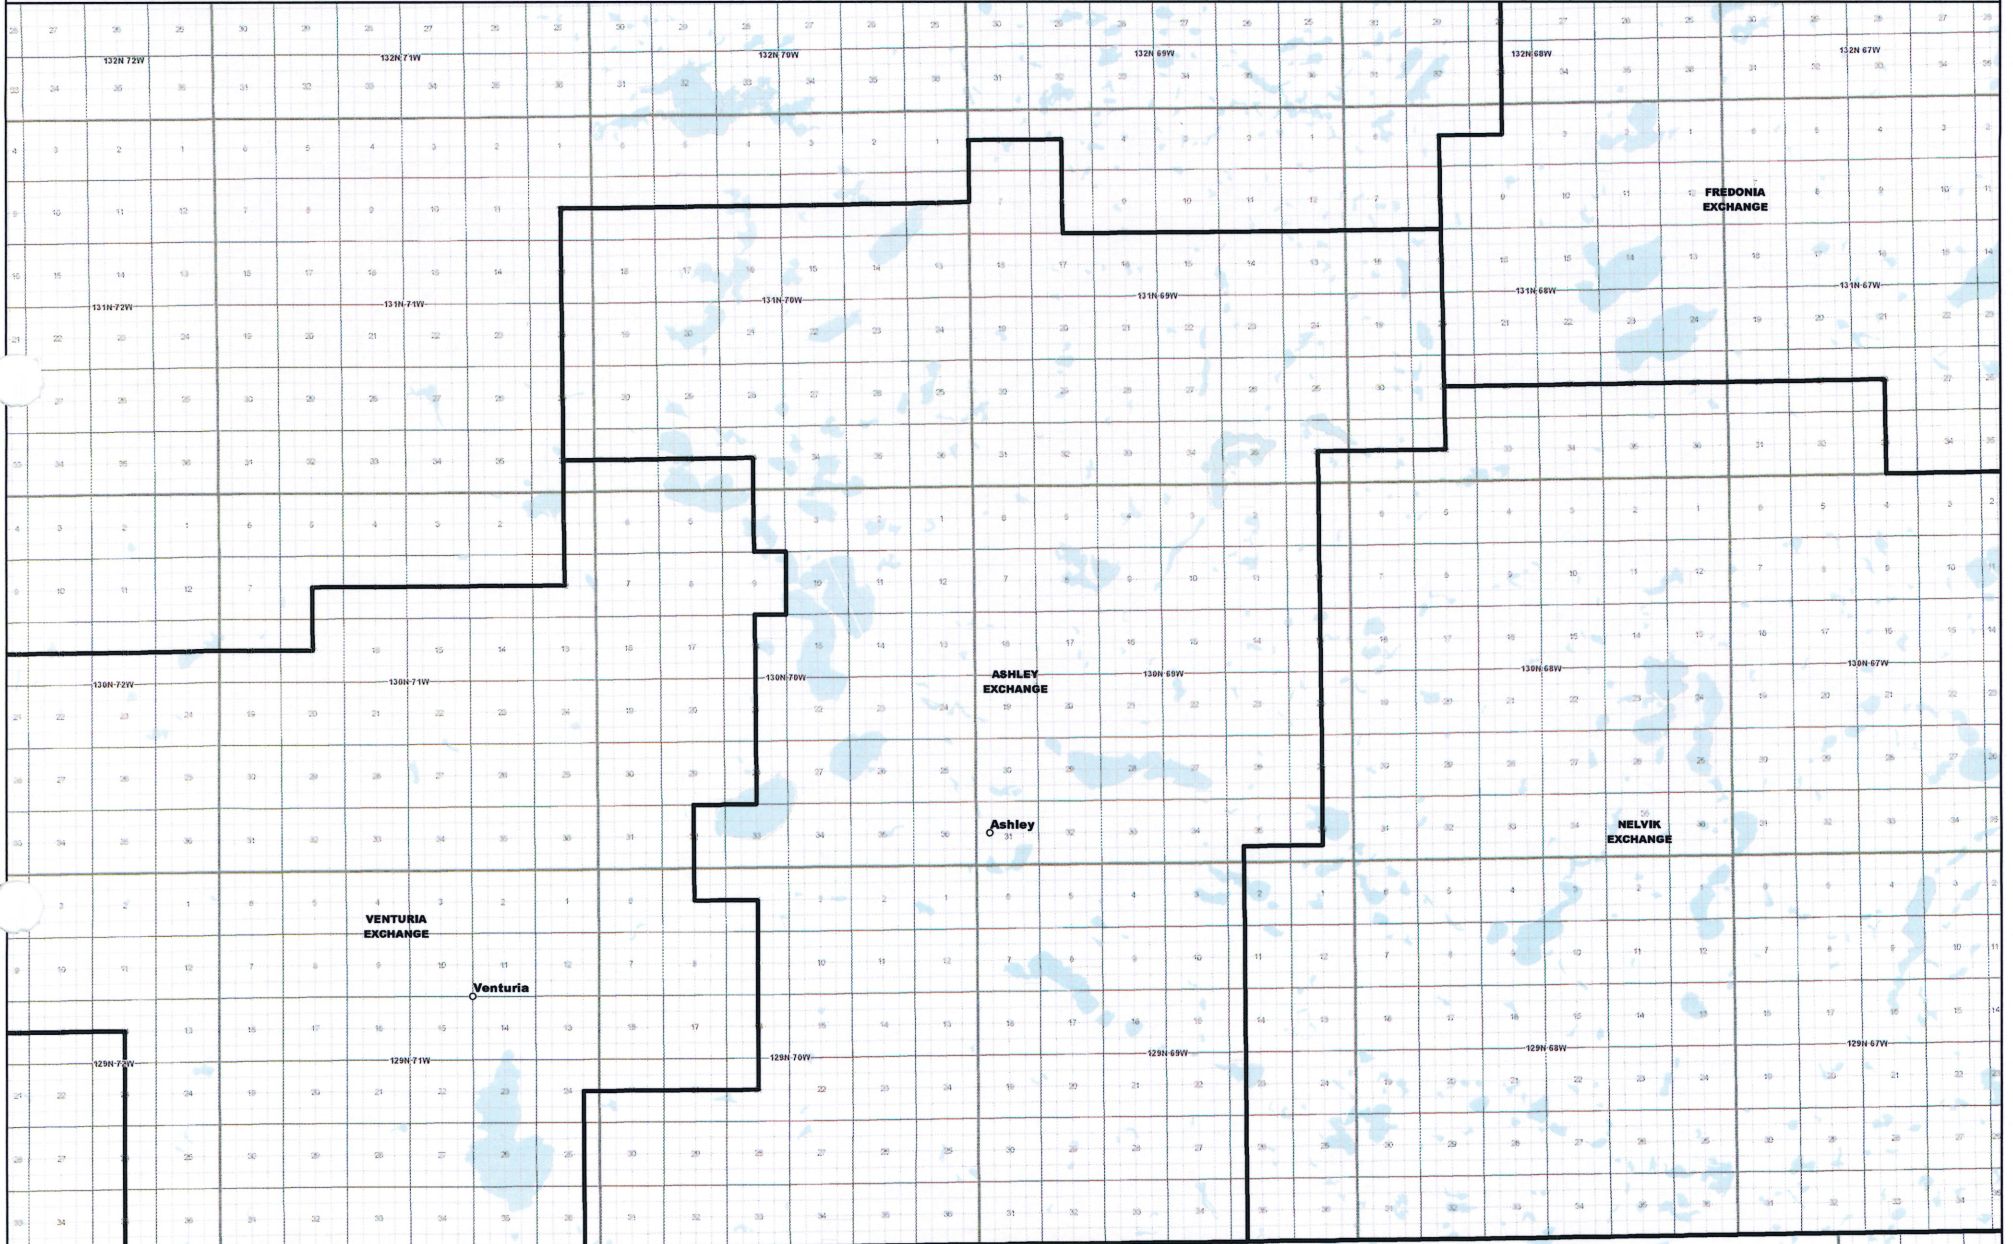

NORTH DAKOTA EXCHANGE BOUNDARY MAP
DICKEY RURAL TELEPHONE COOPERATIVE
ASHLEY EXCHANGE

Date: 5/22/2013

Page 1 of 25

— Exchange Boundary - Release 1

NORTH DAKOTA EXCHANGE BOUNDARY MAP
DICKEY RURAL TELEPHONE COOPERATIVE
CRETE EXCHANGE

NORTH DAKOTA EXCHANGE BOUNDARY MAP
DICKEY RURAL TELEPHONE COOPERATIVE
EDGELEY EXCHANGE

Date: 5/22/2013

Page 4 of 25

— Exchange Boundary - Release 1

NORTH DAKOTA EXCHANGE BOUNDARY MAP
DICKEY RURAL TELEPHONE COOPERATIVE
ELLENDALE EXCHANGE