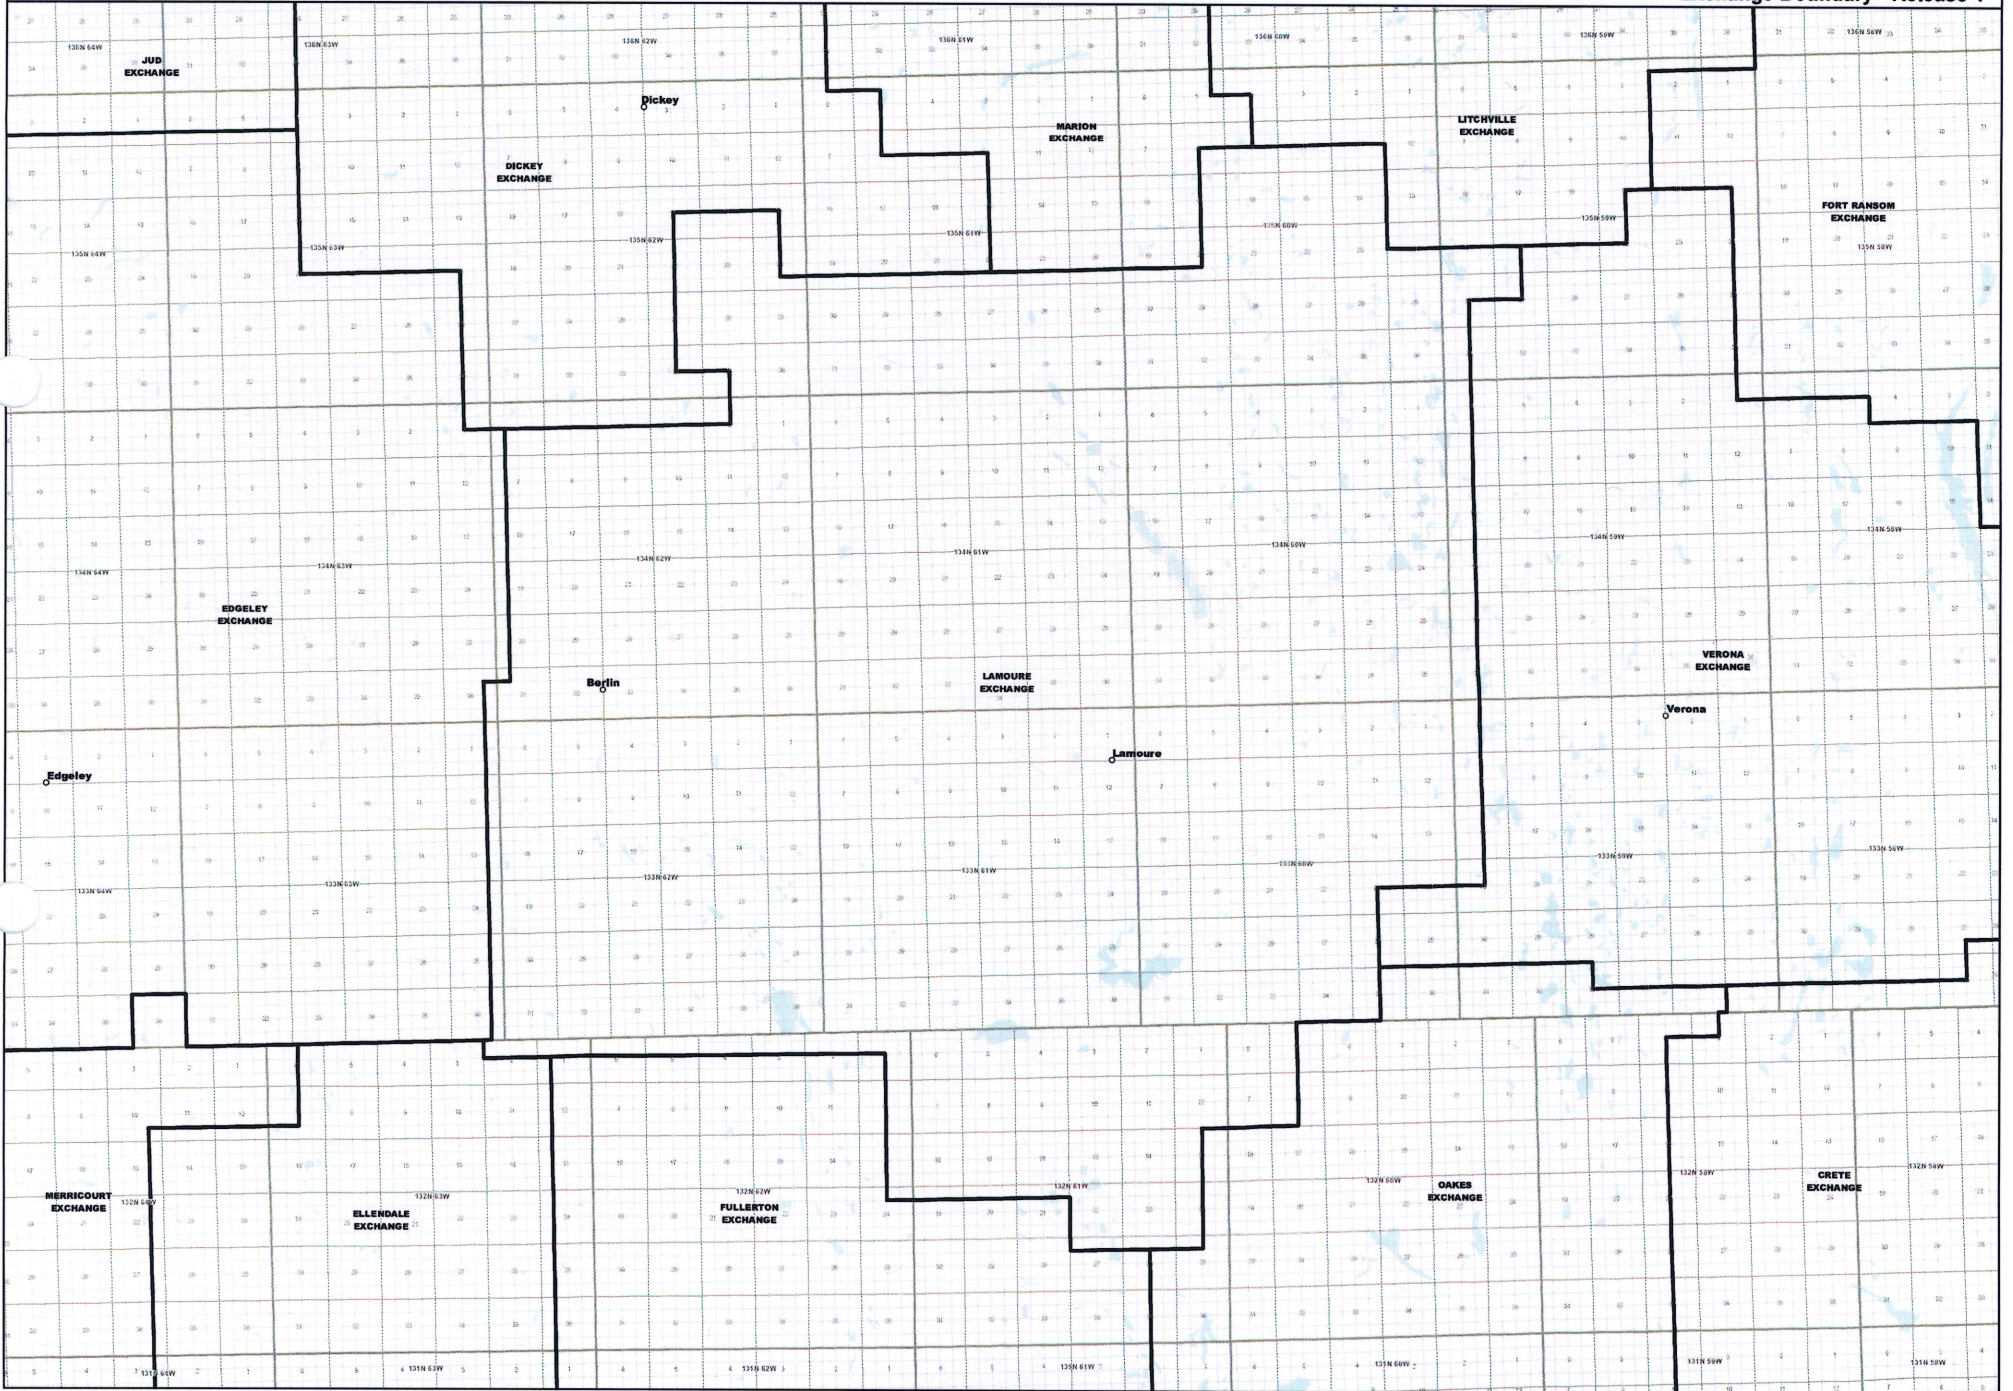

NORTH DAKOTA EXCHANGE BOUNDARY MAP
DICKEY RURAL TELEPHONE COOPERATIVE
KULM EXCHANGE

Date: 5/22/2013

Page 15 of 25

— Exchange Boundary - Release 1

NORTH DAKOTA EXCHANGE BOUNDARY MAP
DICKEY RURAL TELEPHONE COOPERATIVE
LAMOURE EXCHANGE

Date: 5/22/2013

Page 16 of 25

Exchange Boundary - Release 1

NORTH DAKOTA EXCHANGE BOUNDARY MAP
DICKEY RURAL TELEPHONE COOPERATIVE
LISBON EXCHANGE

Date: 5/22/2013

Page 17 of 25

— Exchange Boundary - Release 1

NORTH DAKOTA EXCHANGE BOUNDARY MAP
DICKEY RURAL TELEPHONE COOPERATIVE
MARION EXCHANGE

Date: 5/22/2013

Page 19 of 25

— Exchange Boundary - Release 1

NORTH DAKOTA EXCHANGE BOUNDARY MAP
DICKEY RURAL TELEPHONE COOPERATIVE
MERRICOURT EXCHANGE