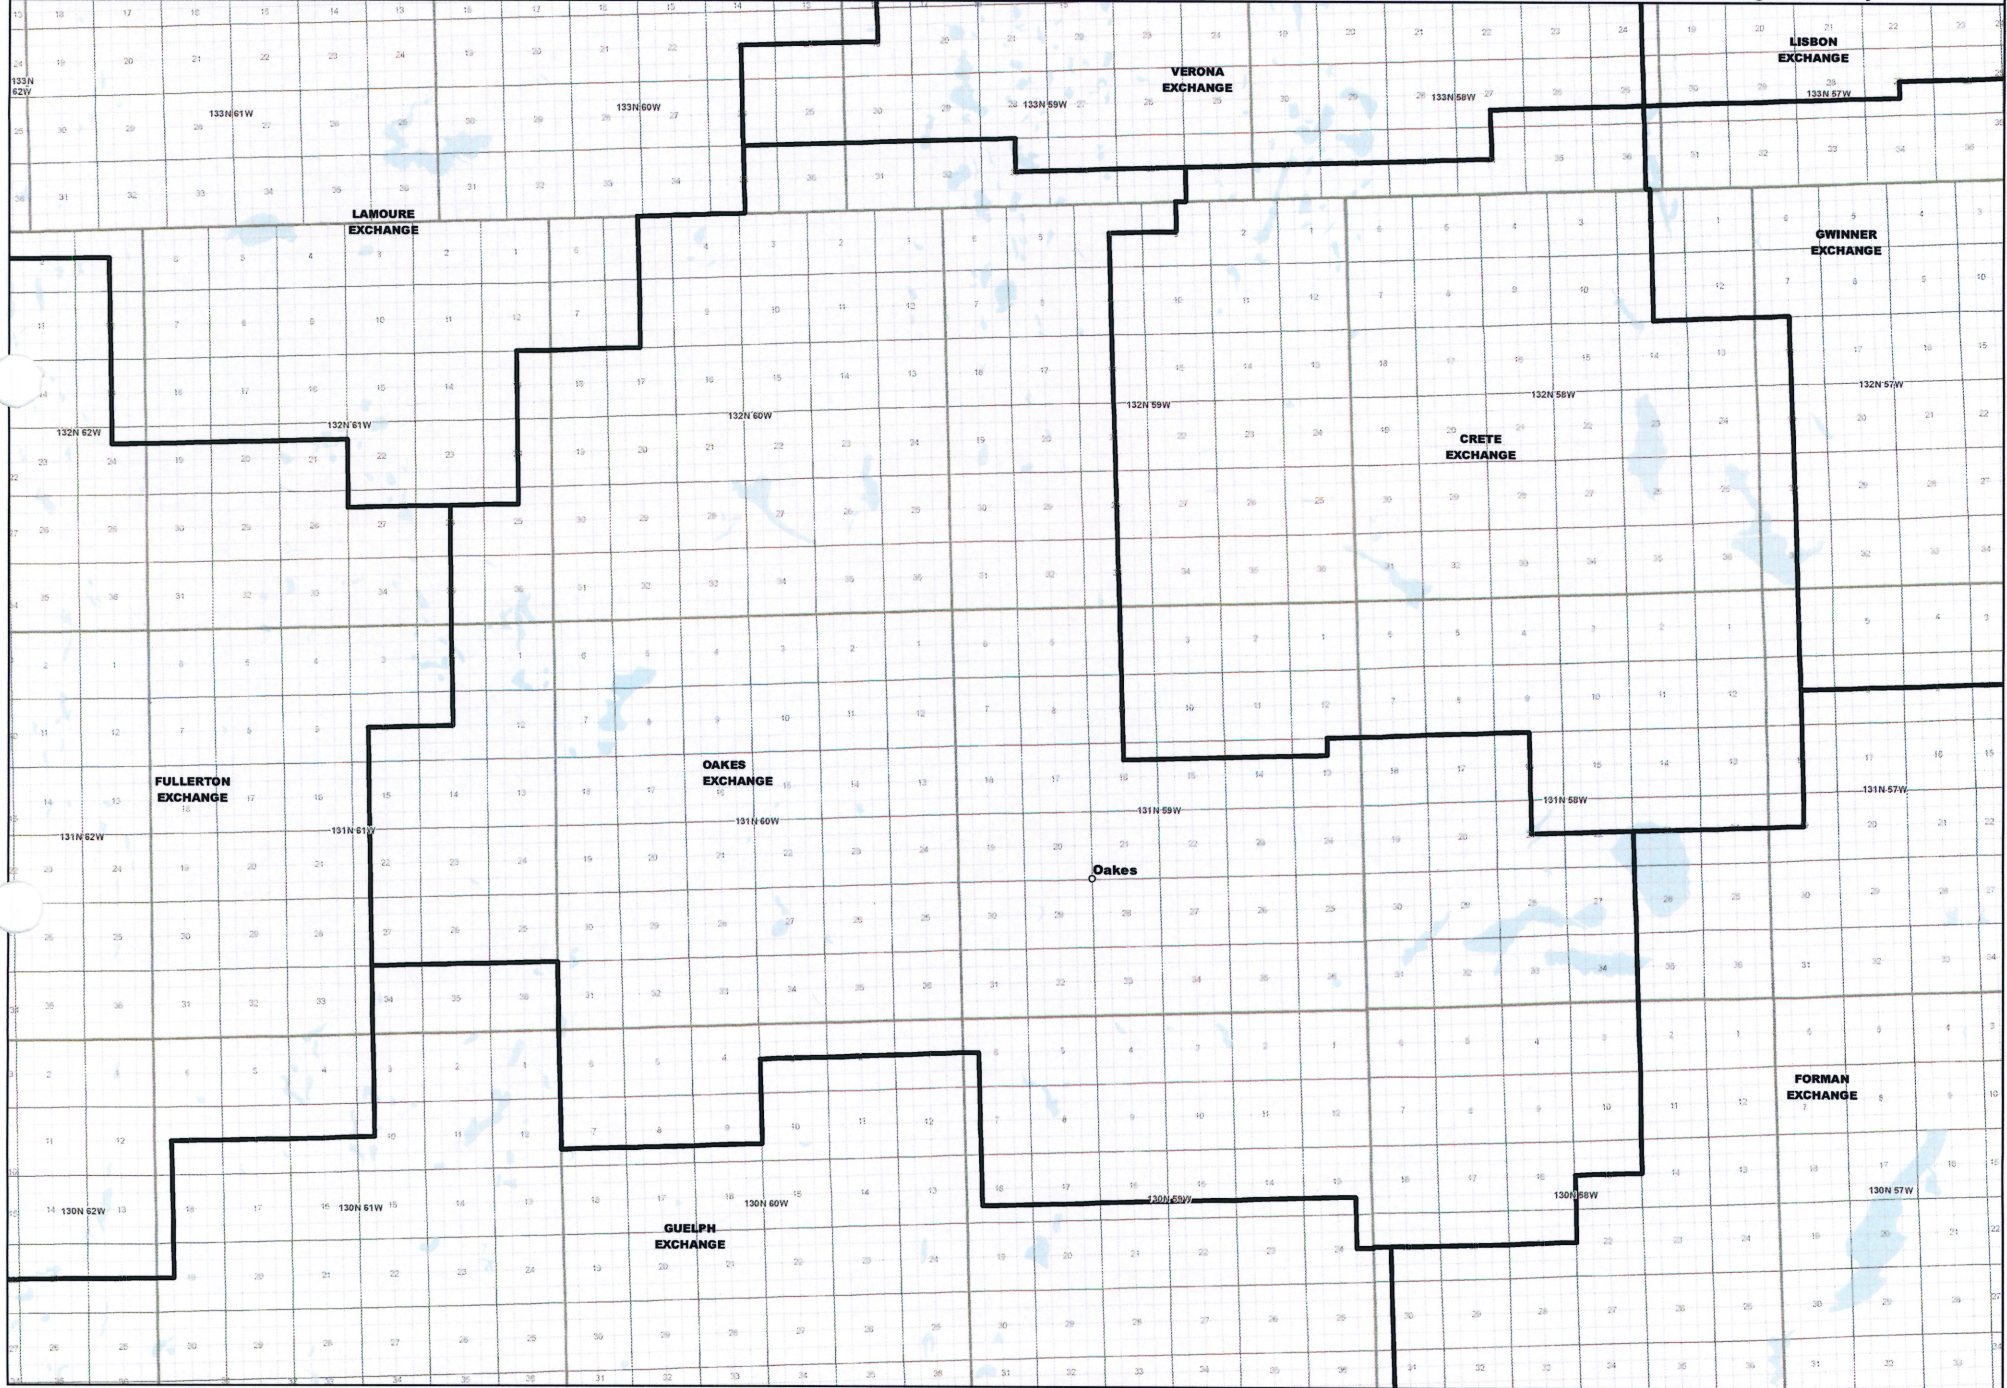

NORTH DAKOTA EXCHANGE BOUNDARY MAP
DICKEY RURAL TELEPHONE COOPERATIVE
NELVIK EXCHANGE

Date: 5/22/2013

Page 22 of 25

— Exchange Boundary - Release 1

NORTH DAKOTA EXCHANGE BOUNDARY MAP
DICKEY RURAL TELEPHONE COOPERATIVE
OAKES EXCHANGE

— Exchange Boundary - Release 1

NORTH DAKOTA EXCHANGE BOUNDARY MAP
DICKEY RURAL TELEPHONE COOPERATIVE
VENTURIA EXCHANGE

Date: 5/22/2013

Page 24 of 25

— Exchange Boundary - Release 1

NORTH DAKOTA EXCHANGE BOUNDARY MAP
DICKEY RURAL TELEPHONE COOPERATIVE
VERONA EXCHANGE