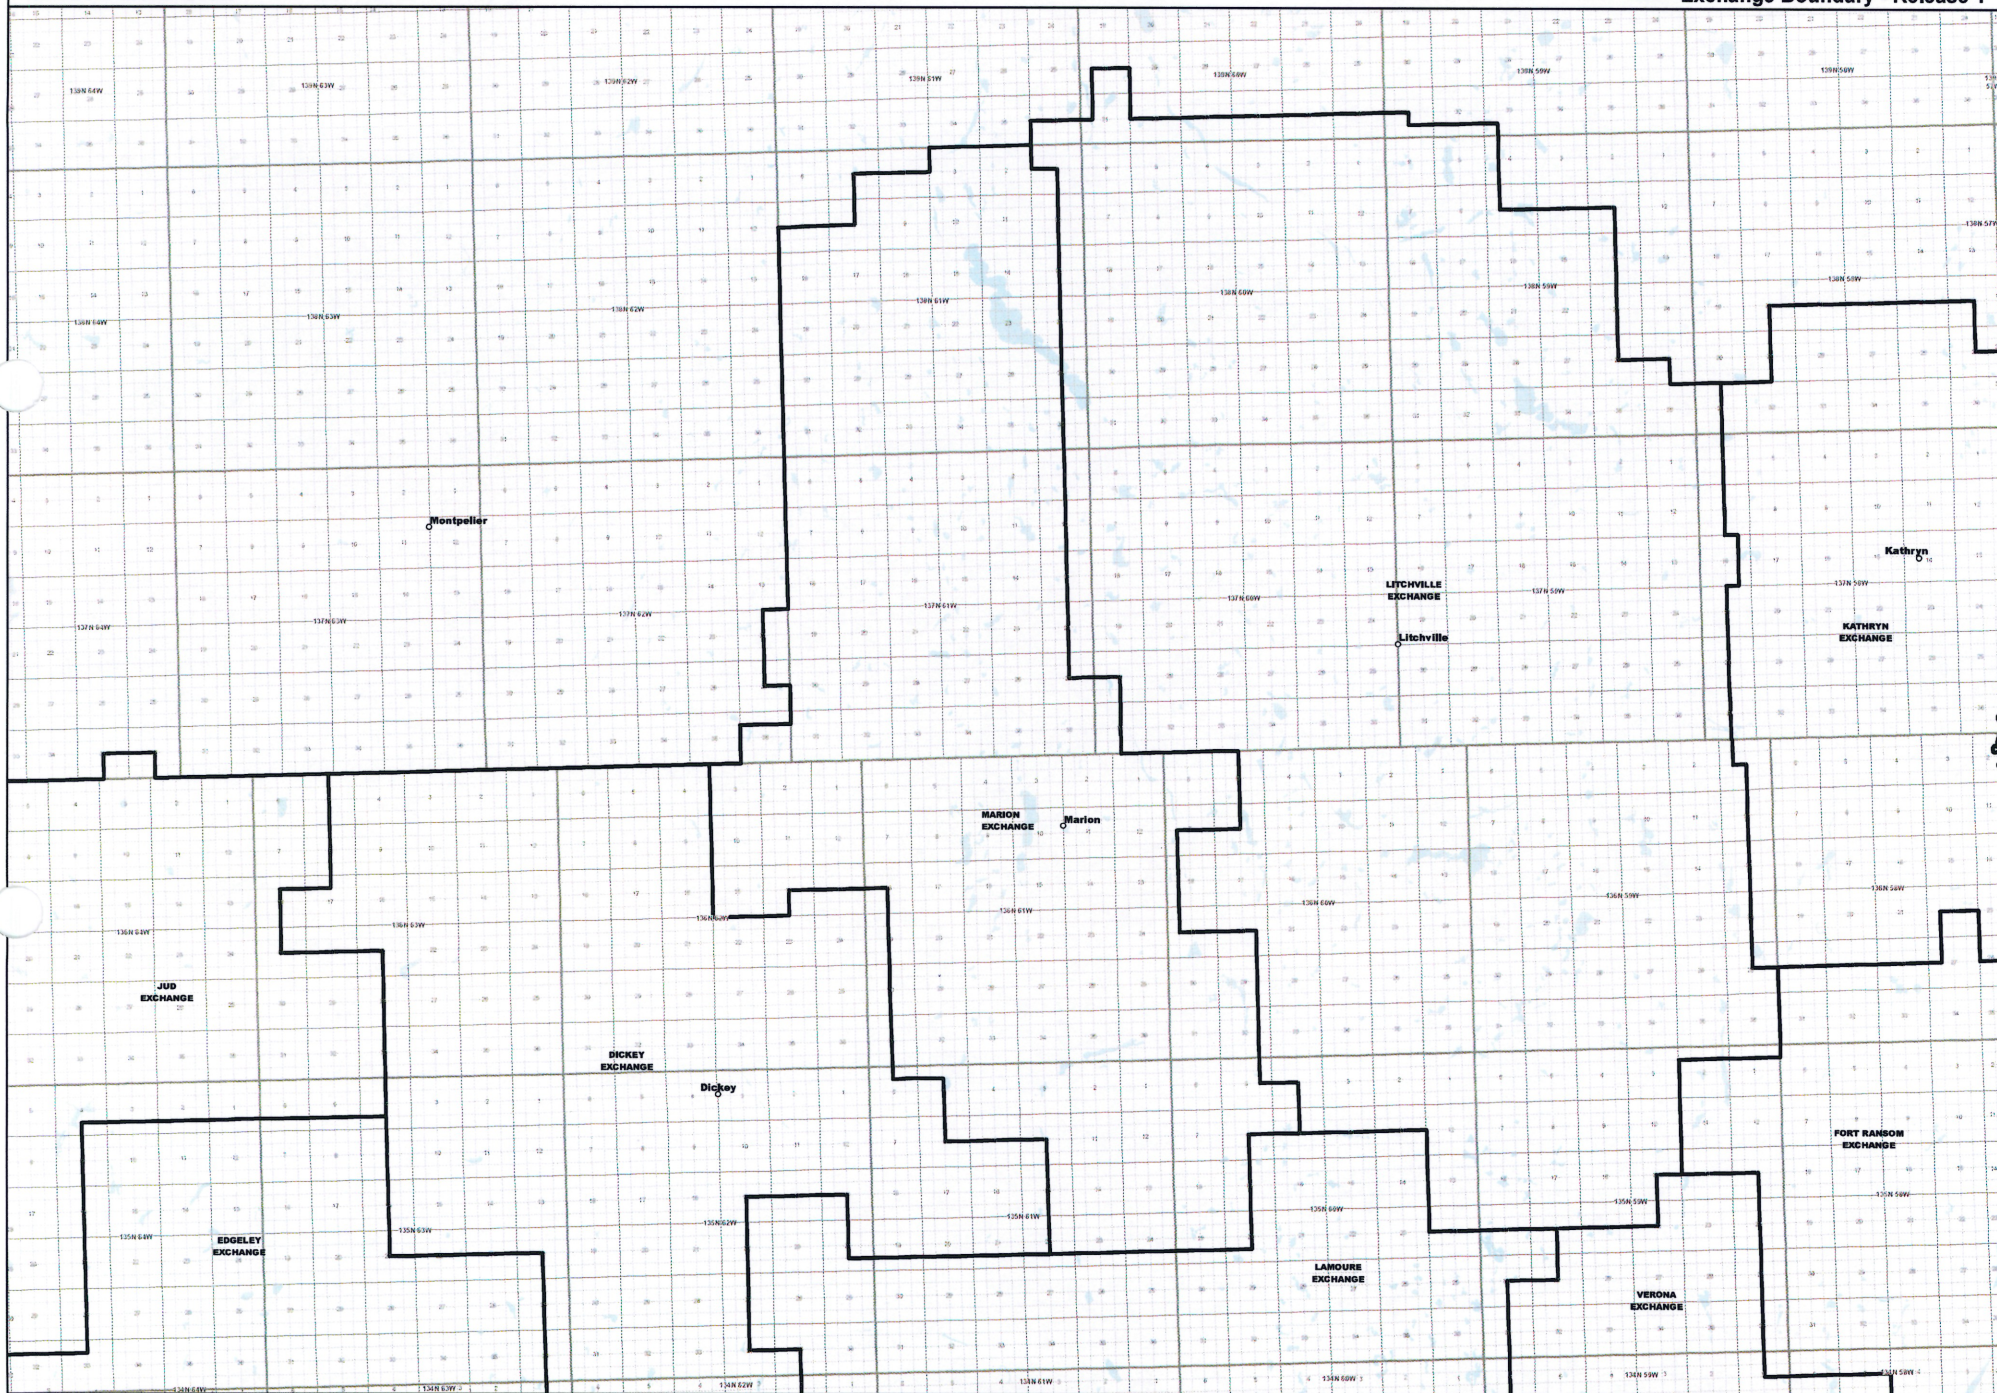

Date: 5/22/2013

Page 16 of 25

Exchange Boundary - Release 1

NORTH DAKOTA EXCHANGE BOUNDARY MAP
DICKEY RURAL TELEPHONE COOPERATIVE
LISBON EXCHANGE

Date: 5/22/2013

Page 17 of 25

— Exchange Boundary - Release 1

NORTH DAKOTA EXCHANGE BOUNDARY MAP
DICKEY RURAL TELEPHONE COOPERATIVE
MARION EXCHANGE

Date: 5/22/2013

Page 19 of 25

— Exchange Boundary - Release 1

NORTH DAKOTA EXCHANGE BOUNDARY MAP
DICKEY RURAL TELEPHONE COOPERATIVE
MERRICOURT EXCHANGE