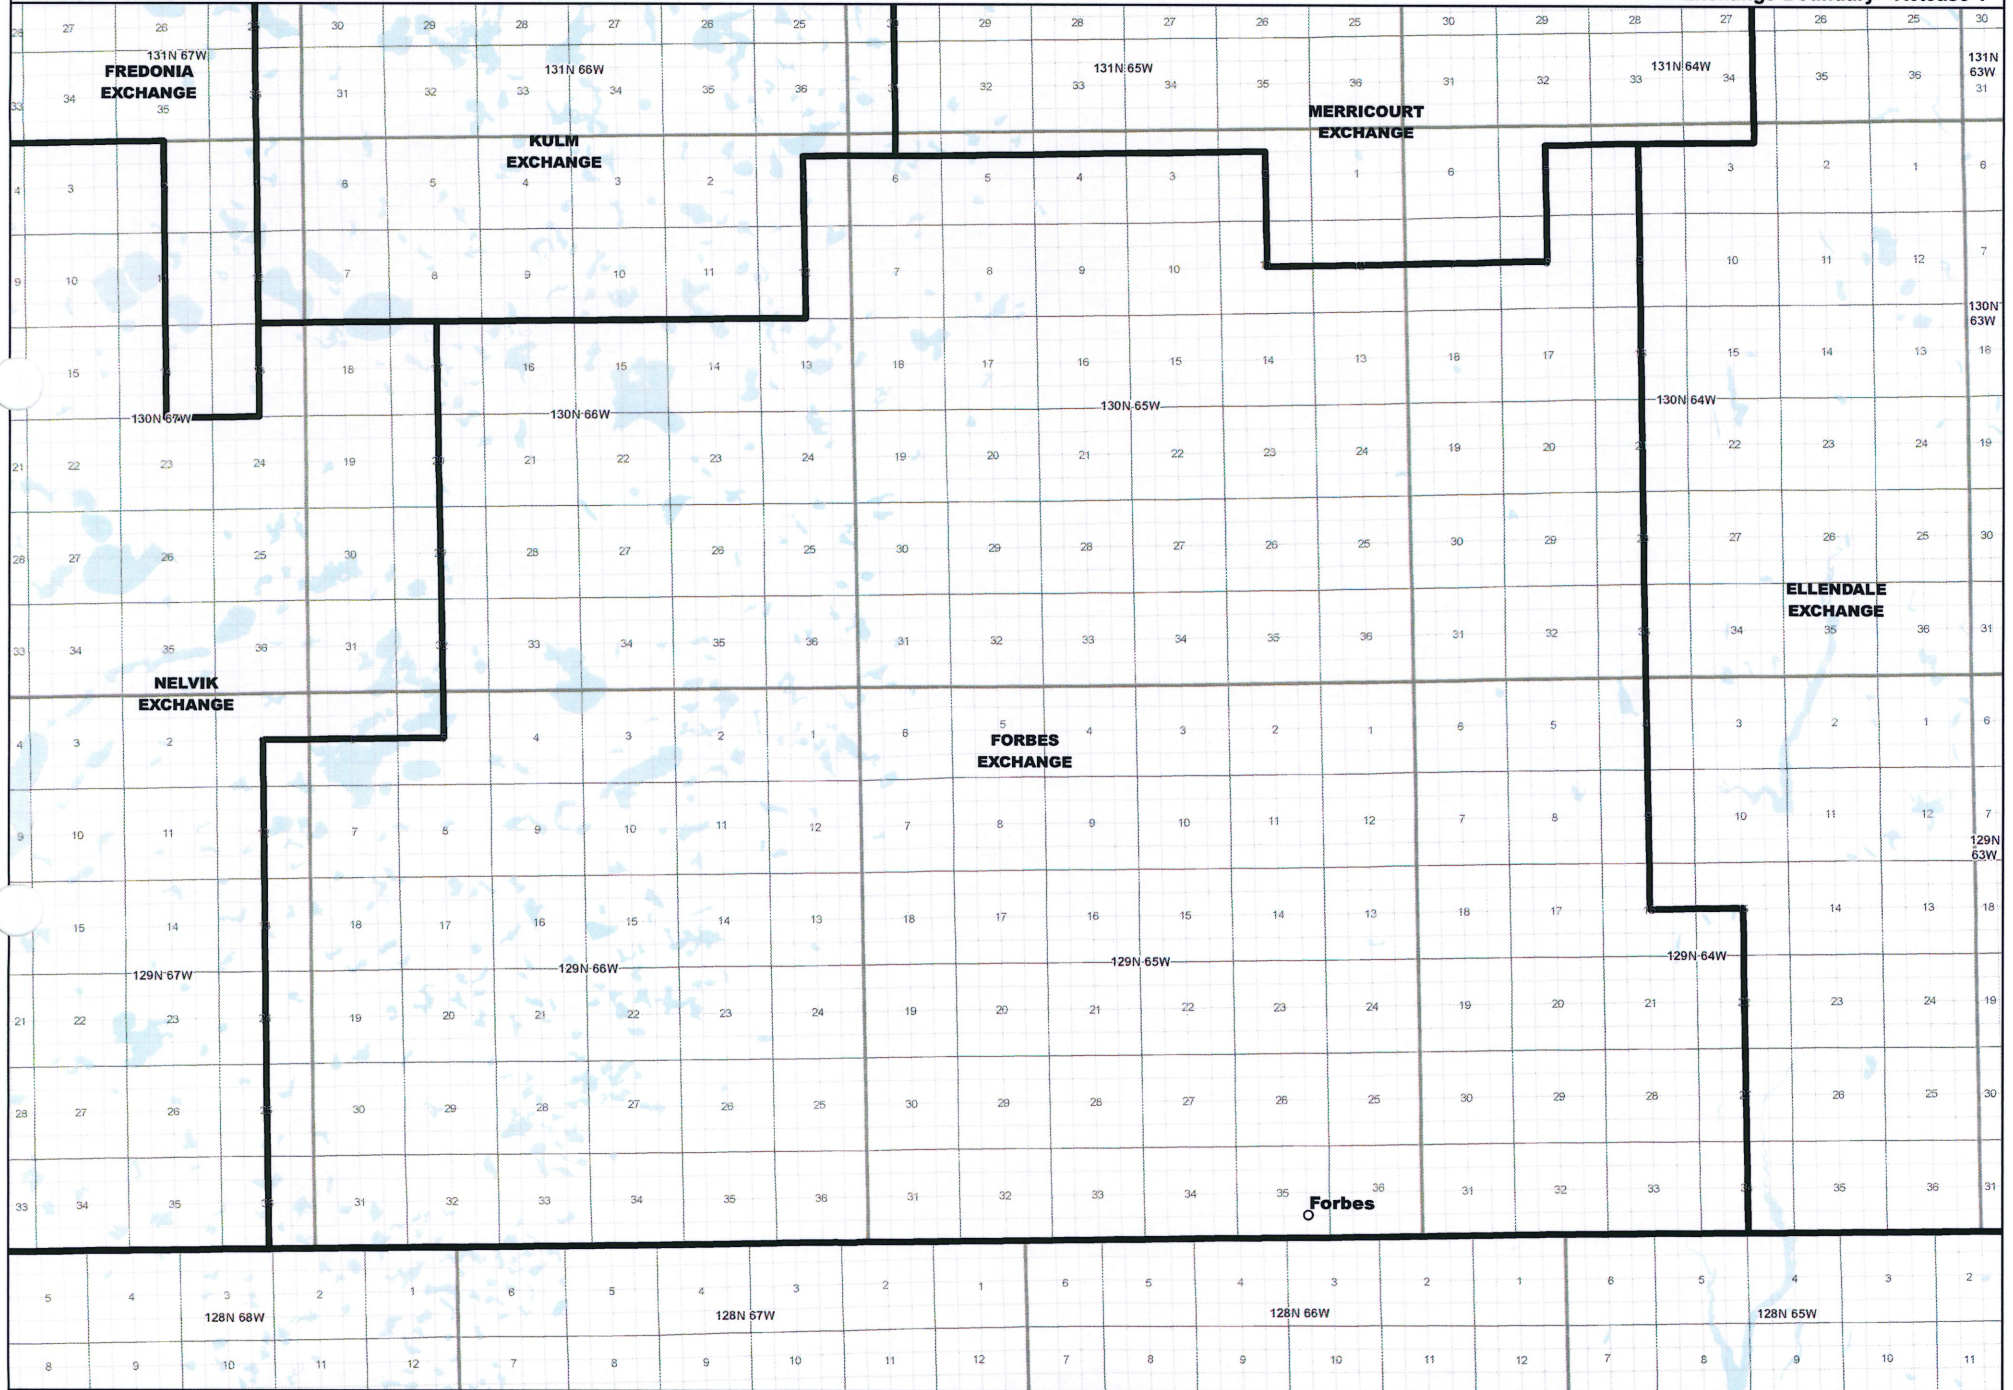

Date: 5/22/2013

Page 5 of 25

— Exchange Boundary - Release 1

NORTH DAKOTA EXCHANGE BOUNDARY MAP
DICKEY RURAL TELEPHONE COOPERATIVE
FORBES EXCHANGE

Date: 5/22/2013

Page 6 of 25

— Exchange Boundary - Release 1