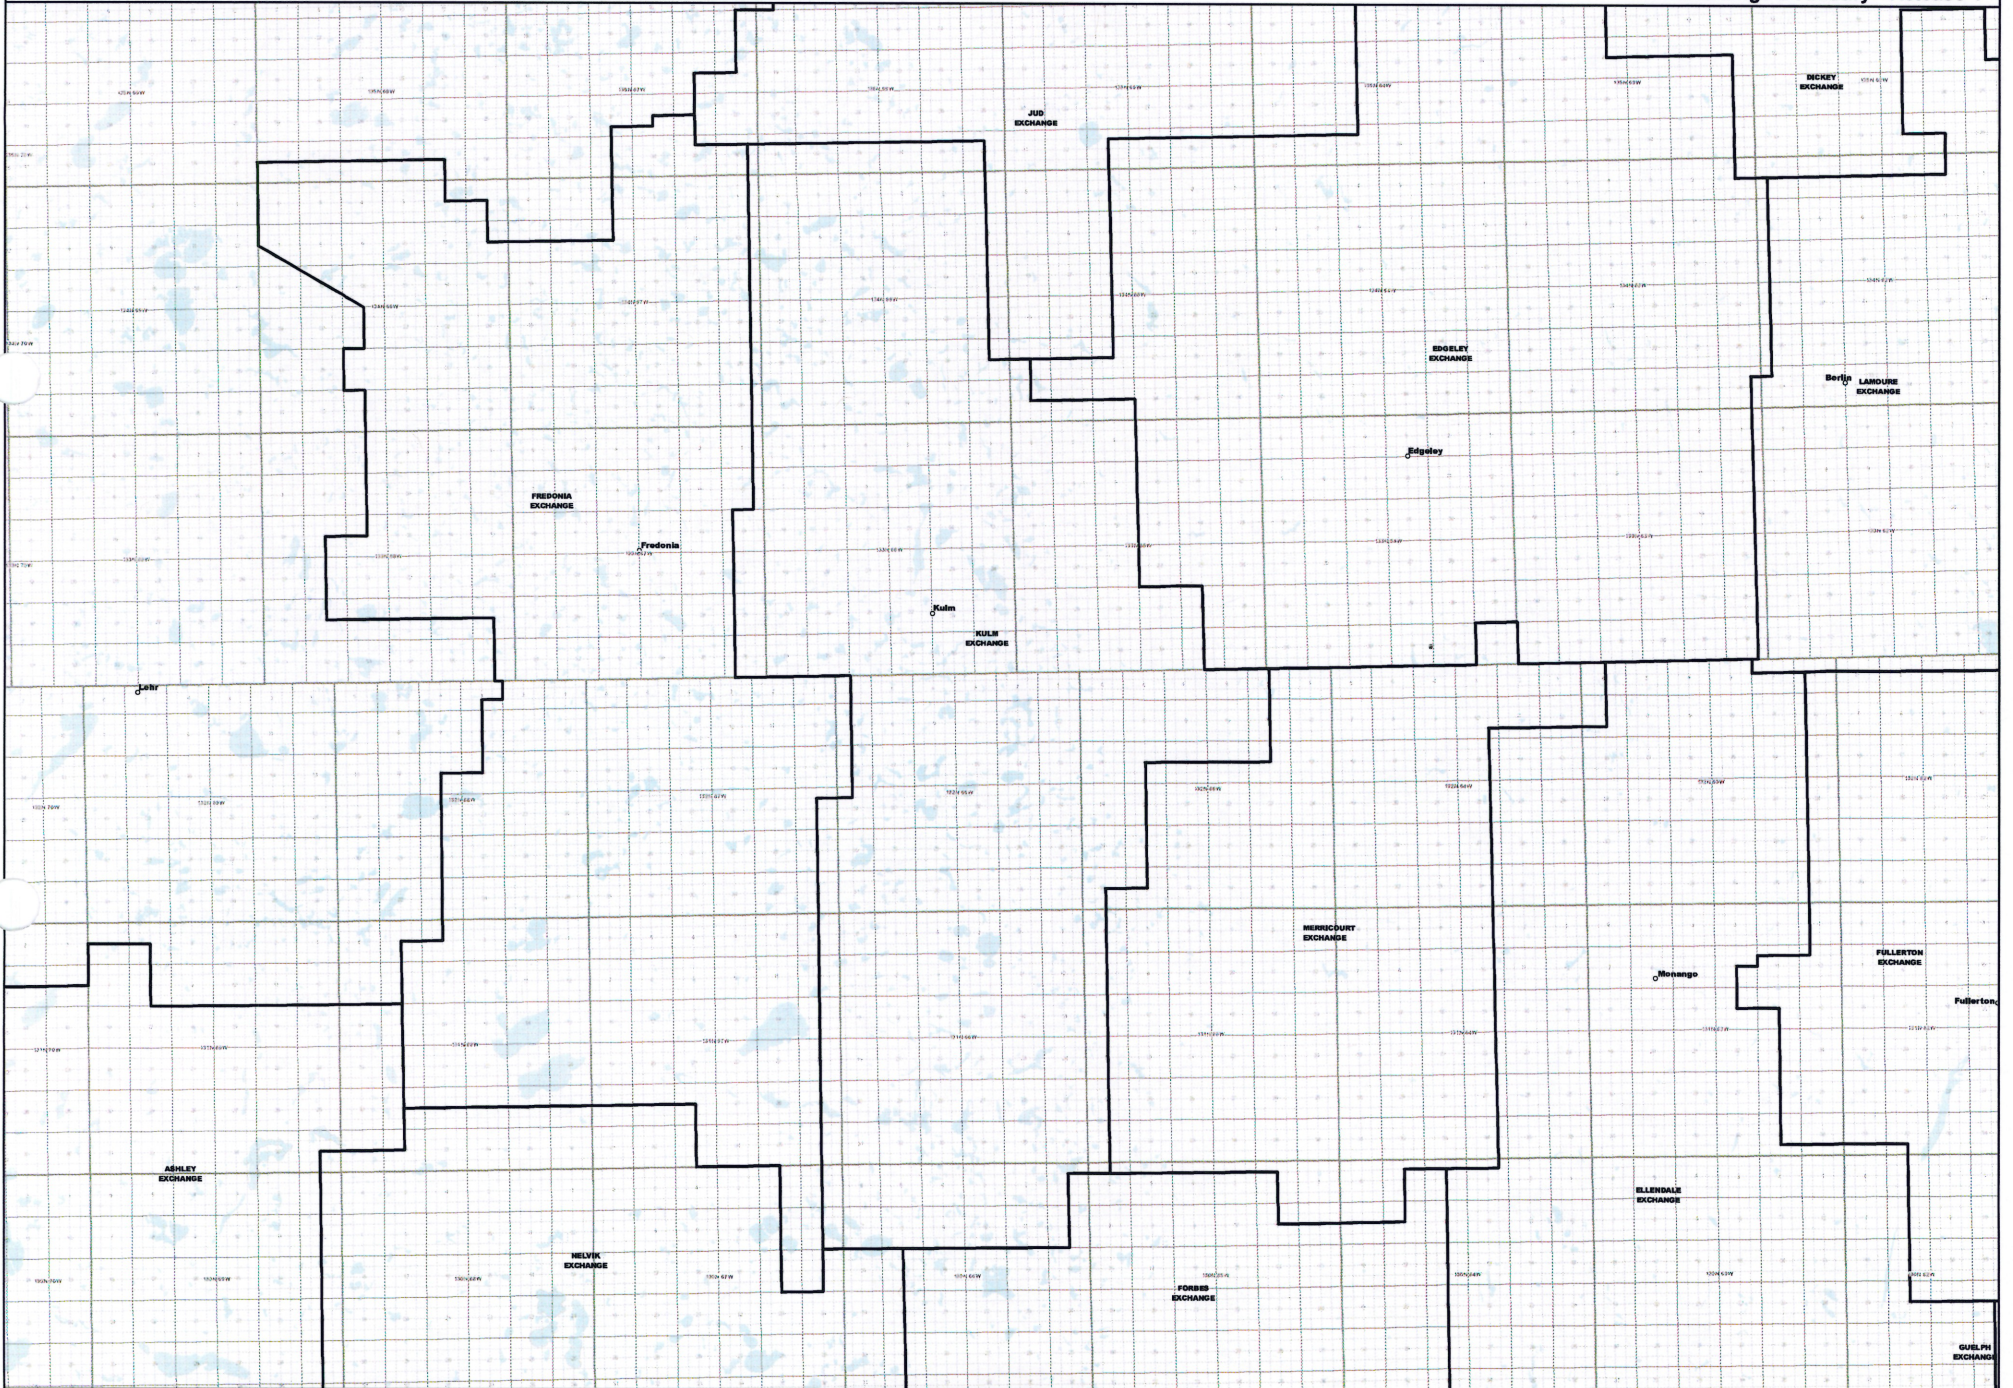

NORTH DAKOTA EXCHANGE BOUNDARY MAP
DICKEY RURAL TELEPHONE COOPERATIVE
KULM EXCHANGE

Date: 5/22/2013

Page 15 of 25

— Exchange Boundary - Release 1