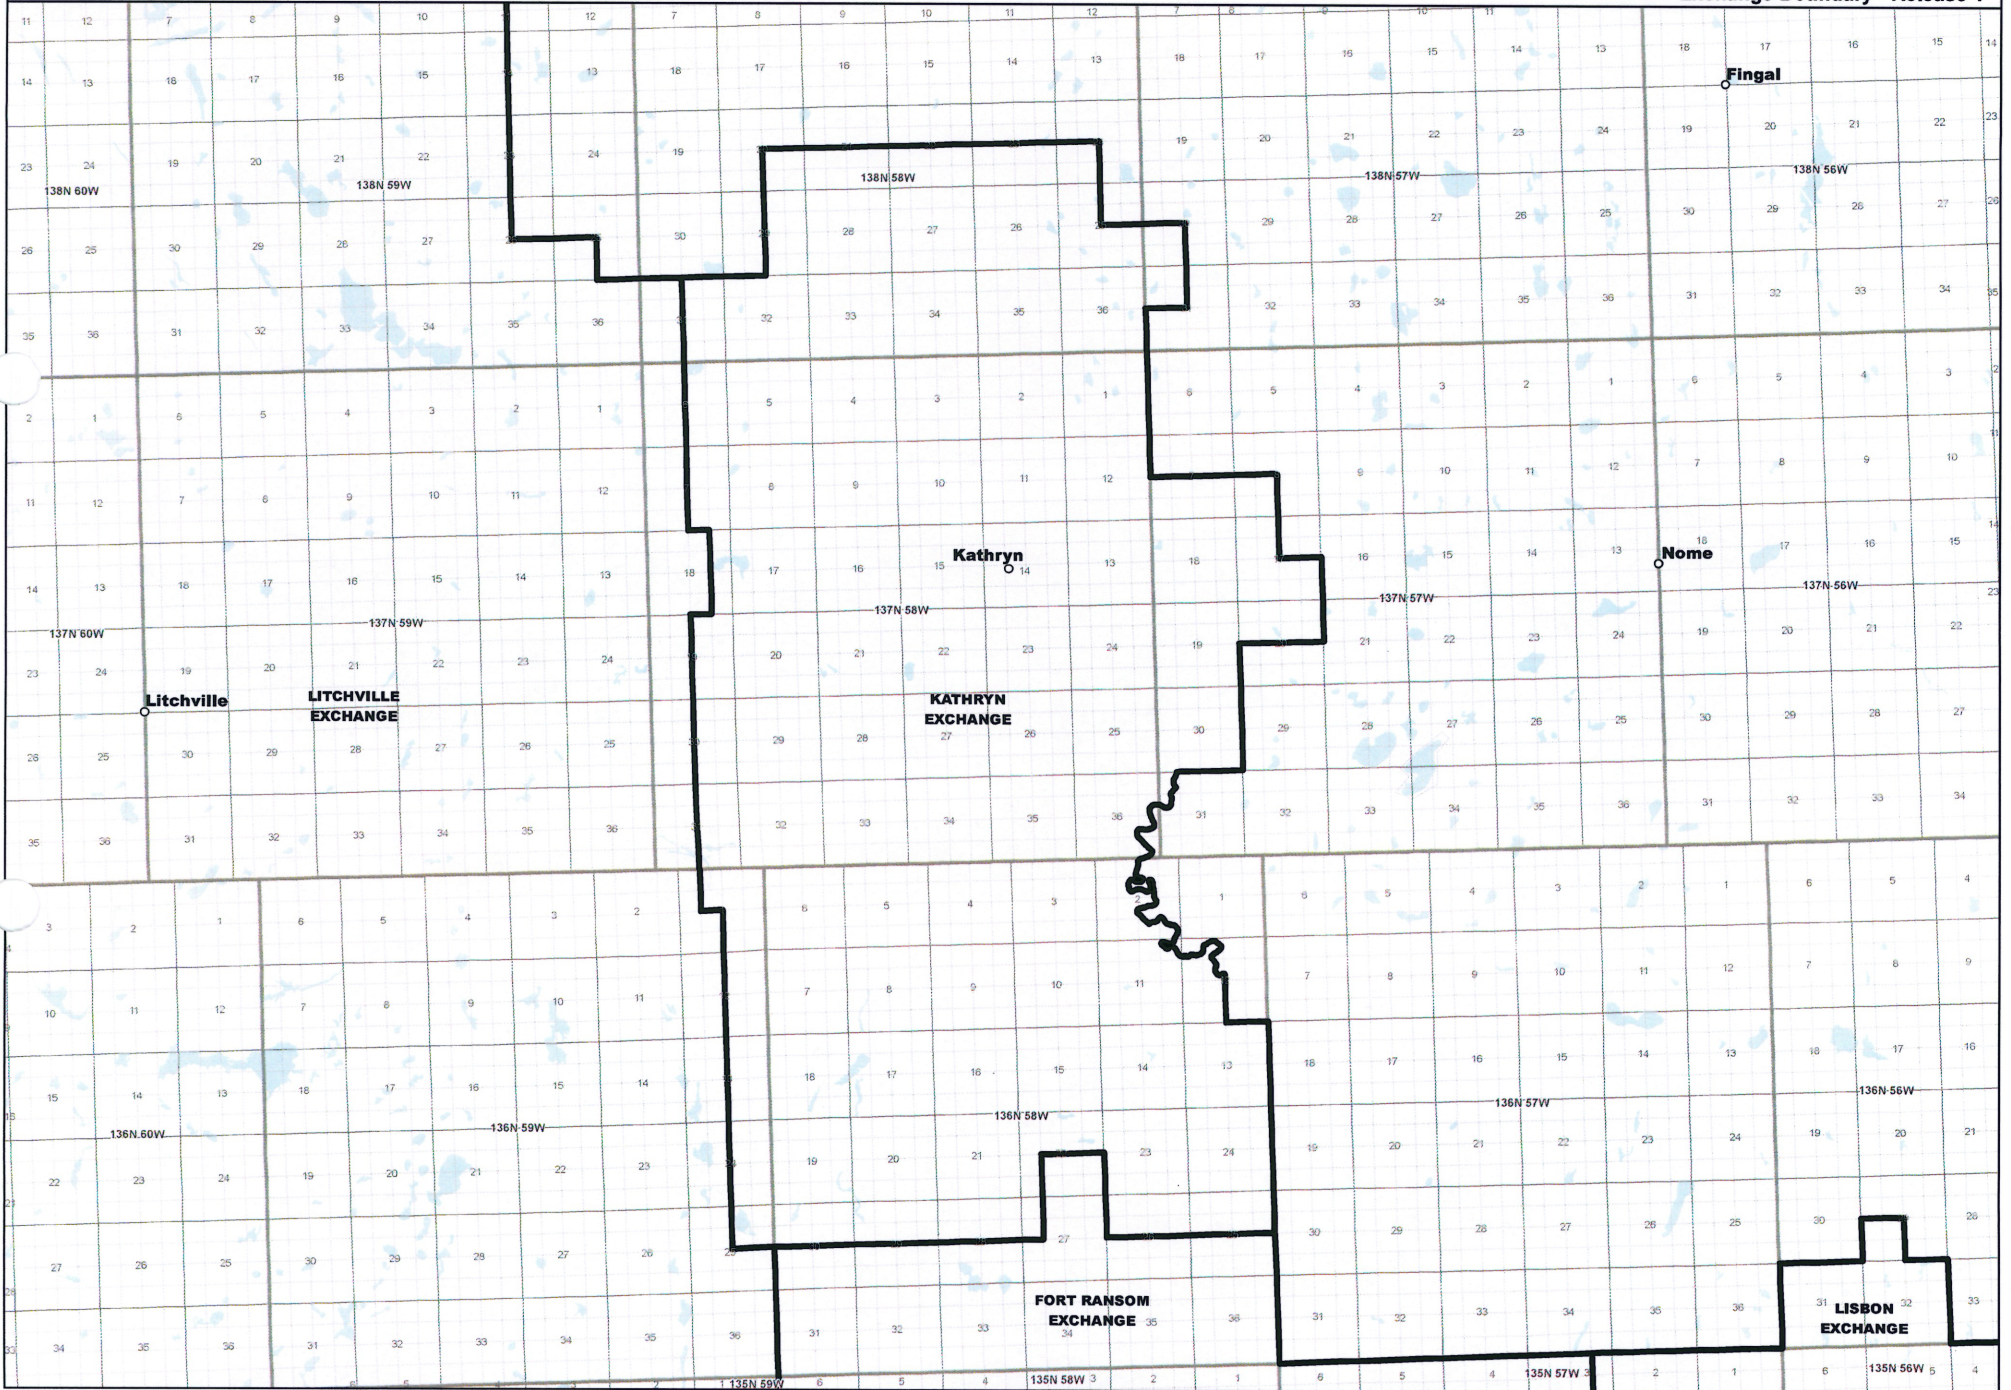

Date: 5/22/2013

Page 13 of 25

— Exchange Boundary - Release 1

NORTH DAKOTA EXCHANGE BOUNDARY MAP
DICKEY RURAL TELEPHONE COOPERATIVE
KATHRYN EXCHANGE

Date: 5/22/2013

Page 14 of 25

— Exchange Boundary - Release 1