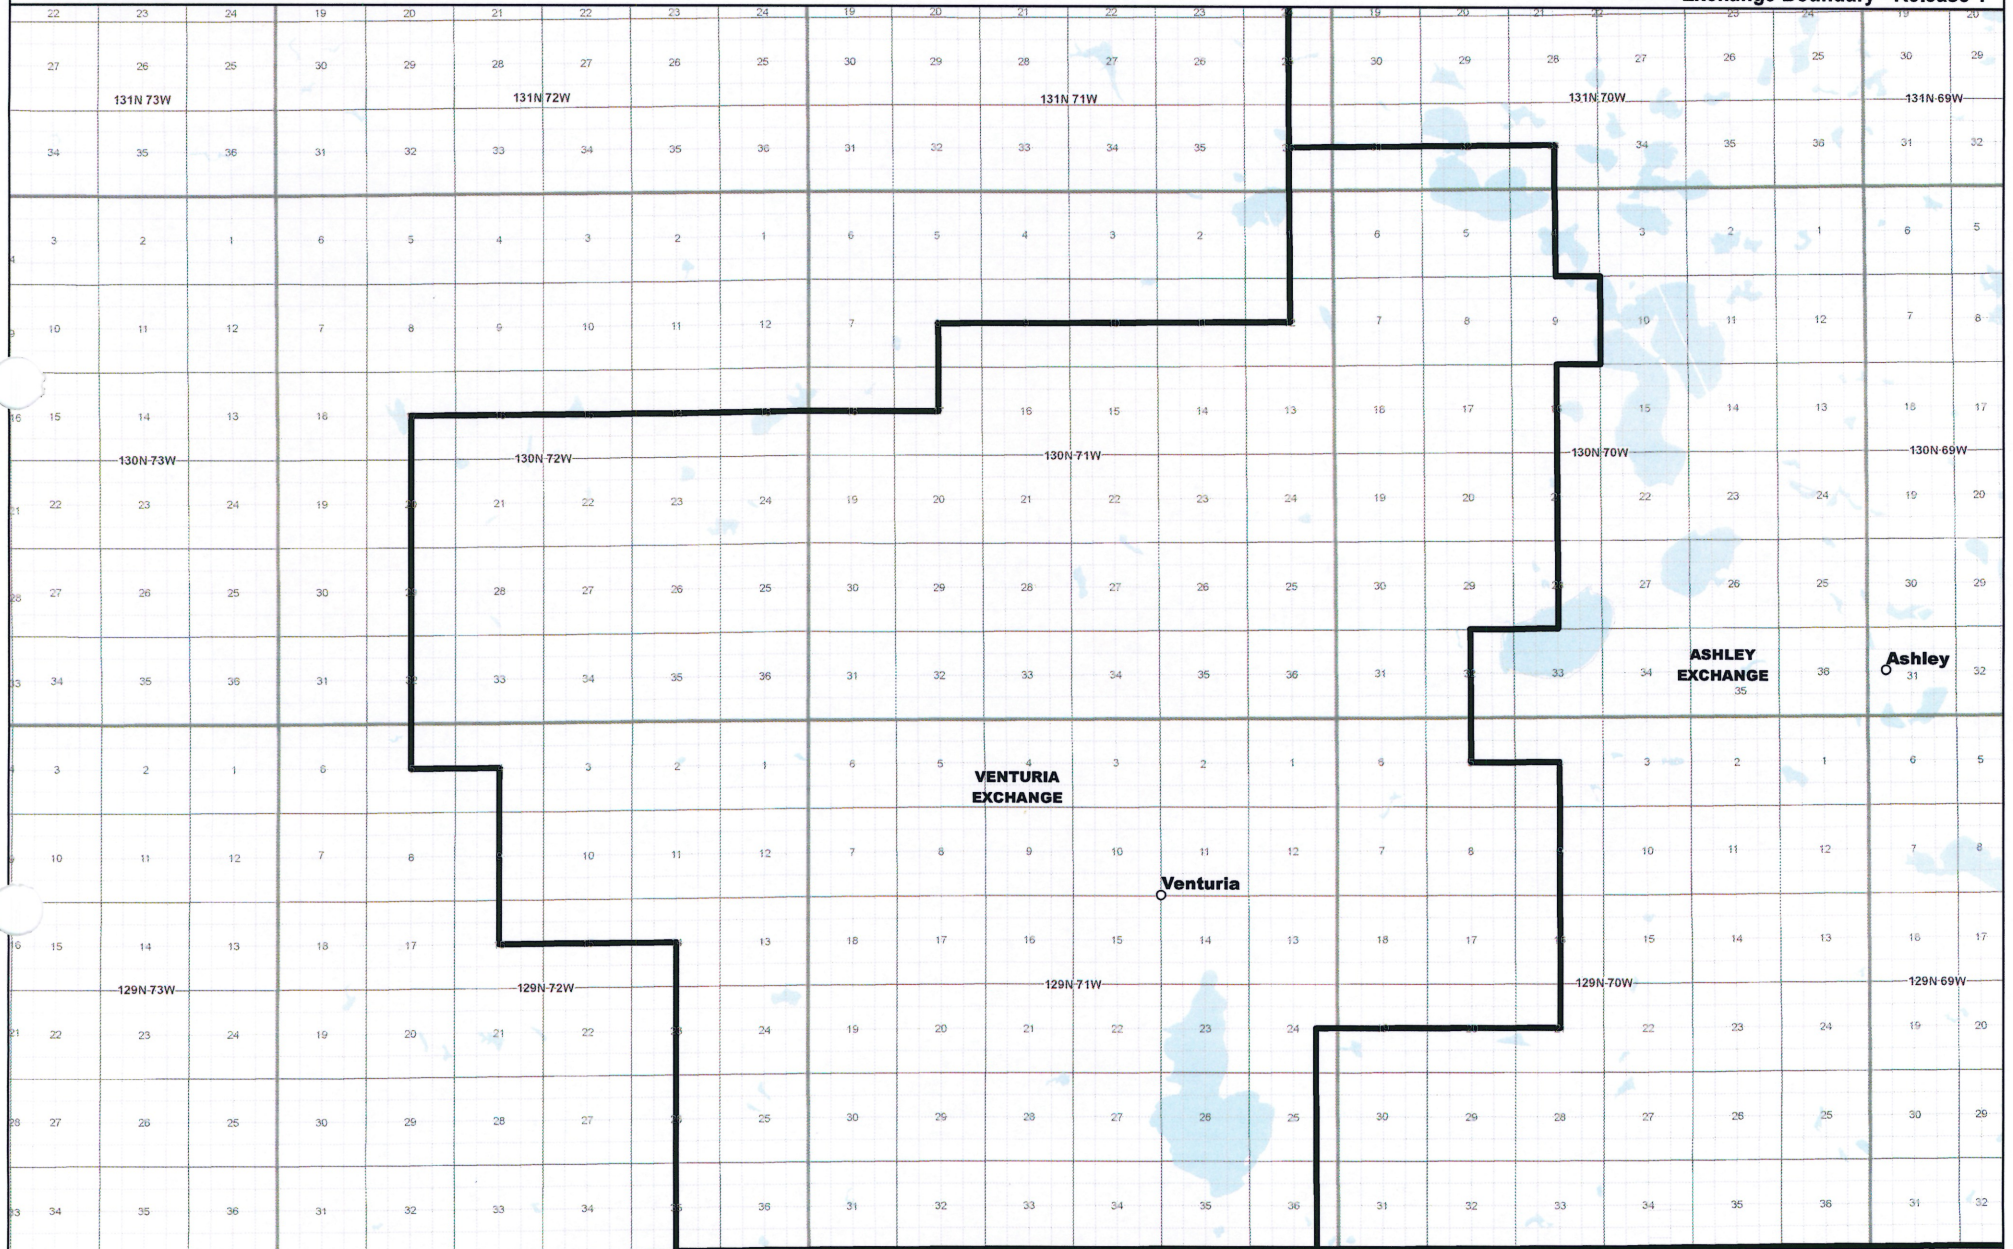

— Exchange Boundary - Release 1

NORTH DAKOTA EXCHANGE BOUNDARY MAP
DICKEY RURAL TELEPHONE COOPERATIVE
VENTURIA EXCHANGE

Date: 5/22/2013

Page 24 of 25

— Exchange Boundary - Release 1

NORTH DAKOTA EXCHANGE BOUNDARY MAP
DICKEY RURAL TELEPHONE COOPERATIVE
VERONA EXCHANGE