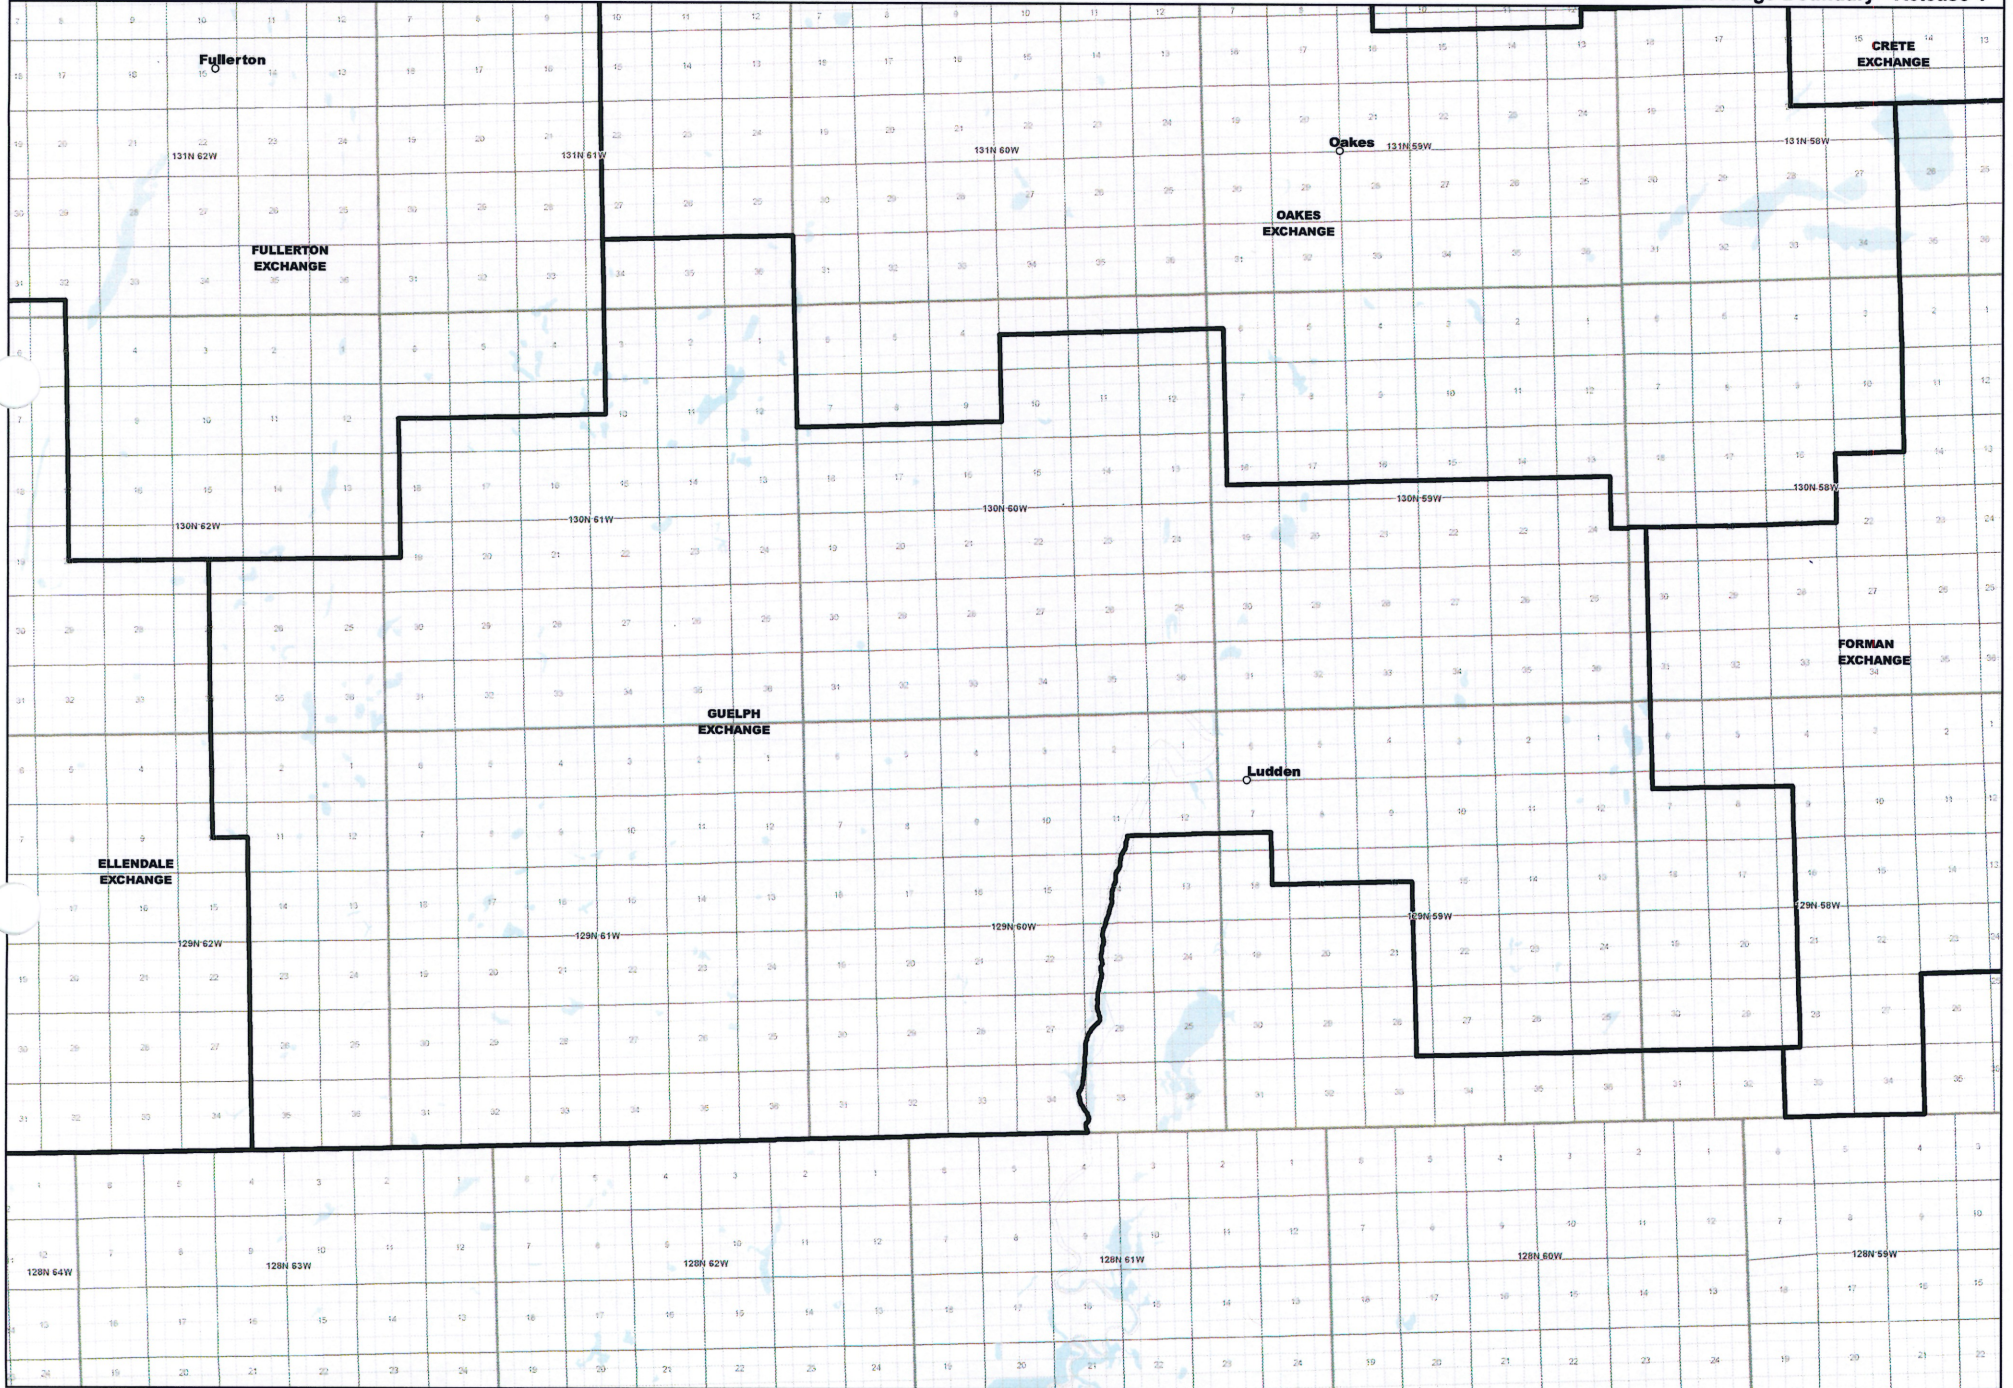

Date: 5/22/2013

Page 10 of 25

— Exchange Boundary - Release 1

NORTH DAKOTA EXCHANGE BOUNDARY MAP
DICKEY RURAL TELEPHONE COOPERATIVE
GUELPH EXCHANGE

Date: 5/22/2013

Page 11 of 25

Exchange Boundary - Release 1