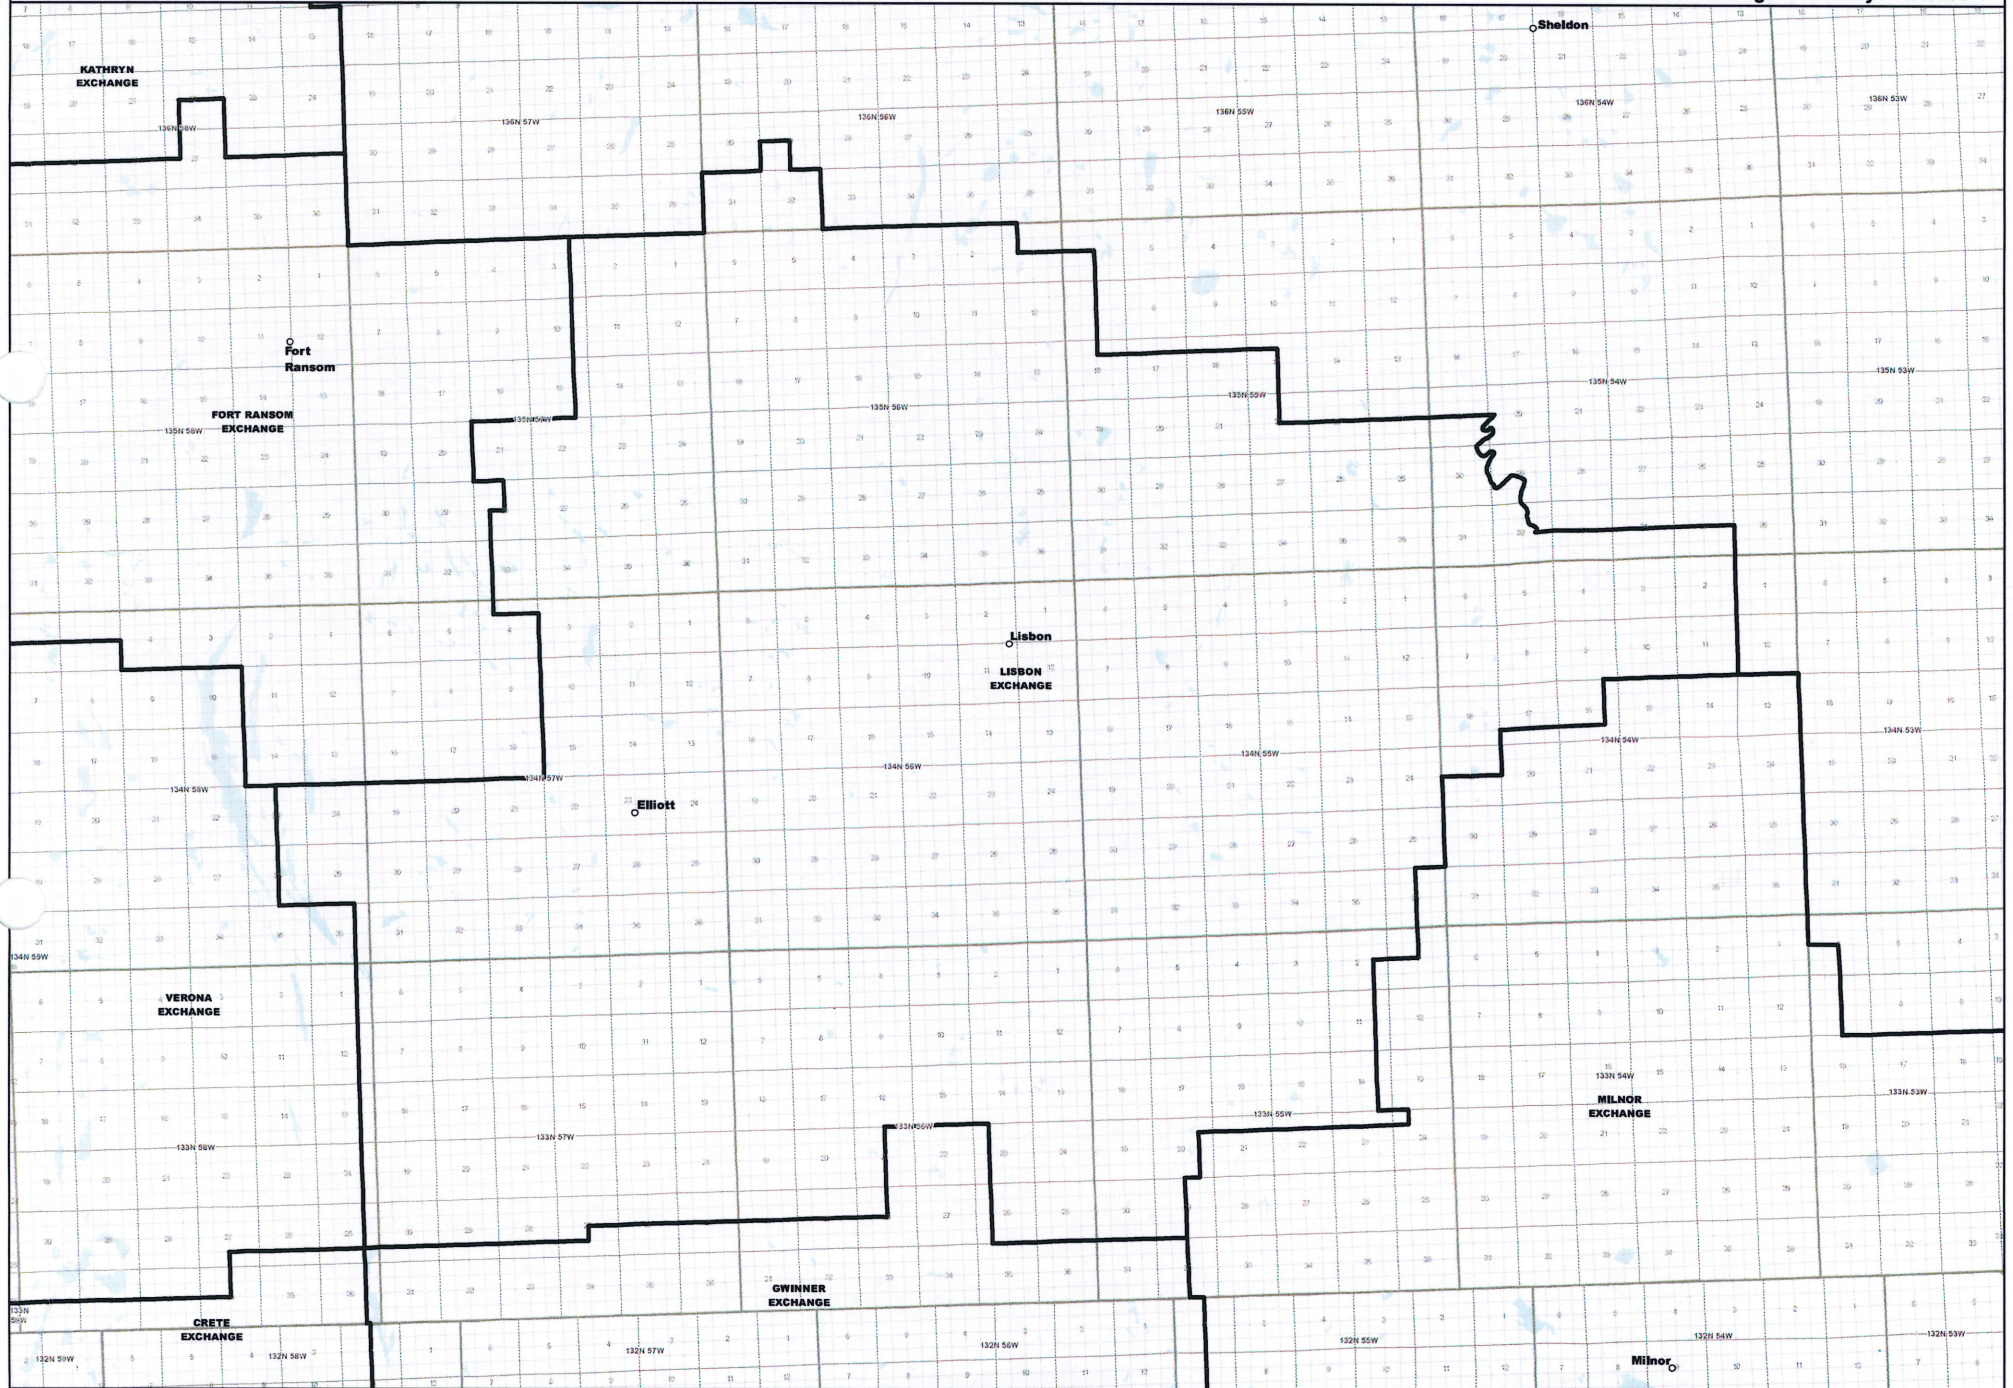

Date: 5/22/2013

Page 16 of 25

Exchange Boundary - Release 1

NORTH DAKOTA EXCHANGE BOUNDARY MAP
DICKEY RURAL TELEPHONE COOPERATIVE
LISBON EXCHANGE

Date: 5/22/2013

Page 17 of 25

— Exchange Boundary - Release 1

NORTH DAKOTA EXCHANGE BOUNDARY MAP
DICKEY RURAL TELEPHONE COOPERATIVE
MARION EXCHANGE

Date: 5/22/2013

Page 19 of 25

— Exchange Boundary - Release 1

NORTH DAKOTA EXCHANGE BOUNDARY MAP
DICKEY RURAL TELEPHONE COOPERATIVE
MERRICOURT EXCHANGE