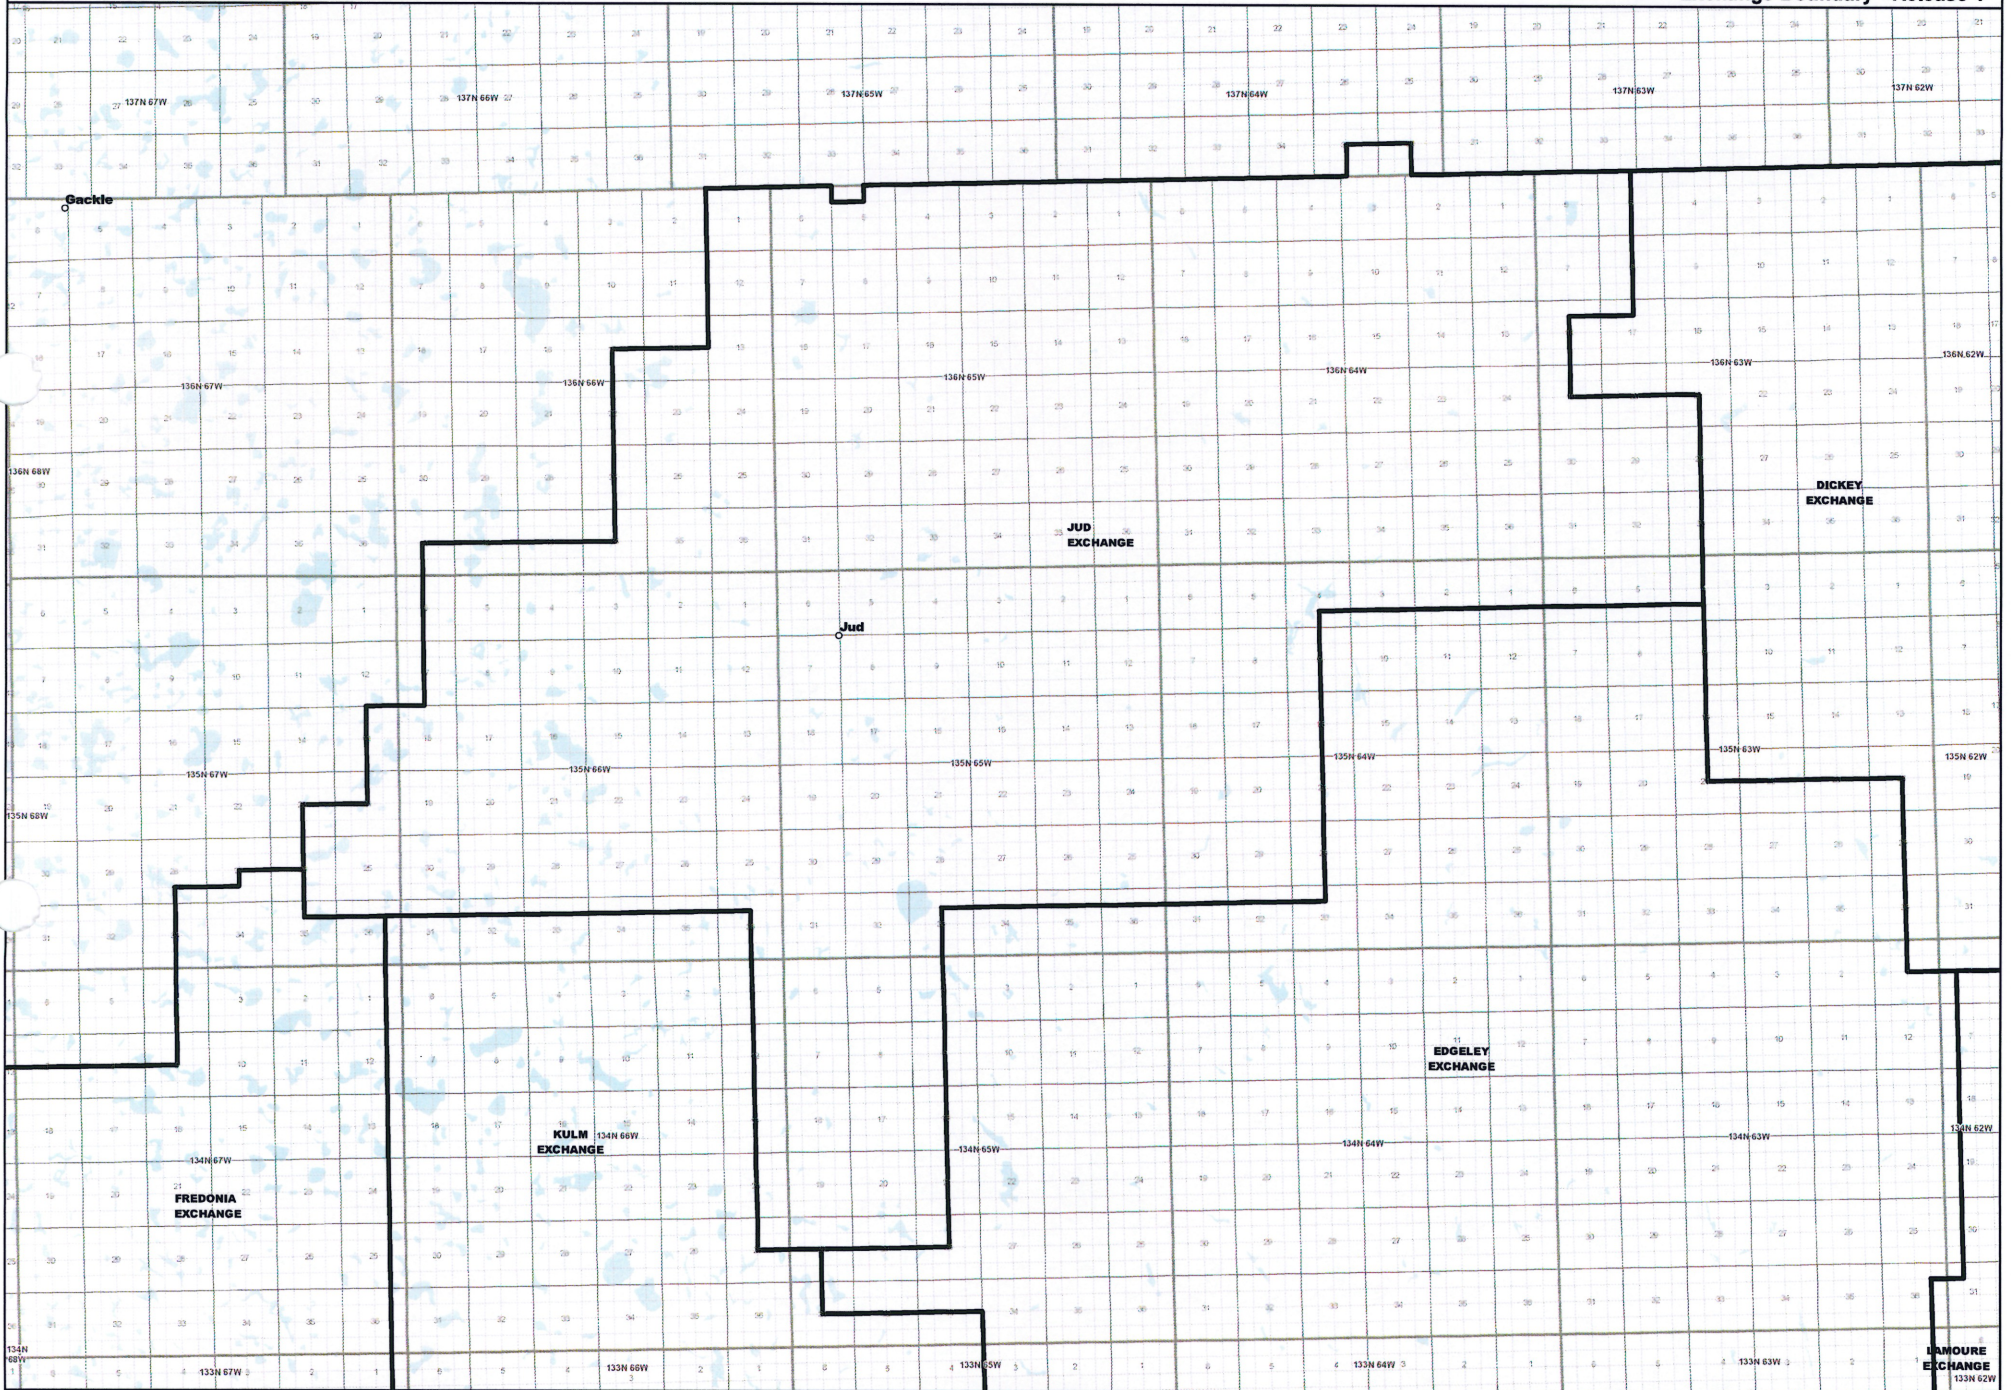

NORTH DAKOTA EXCHANGE BOUNDARY MAP
DICKEY RURAL TELEPHONE COOPERATIVE
JUD EXCHANGE

Date: 5/22/2013

Page 13 of 25

— Exchange Boundary - Release 1