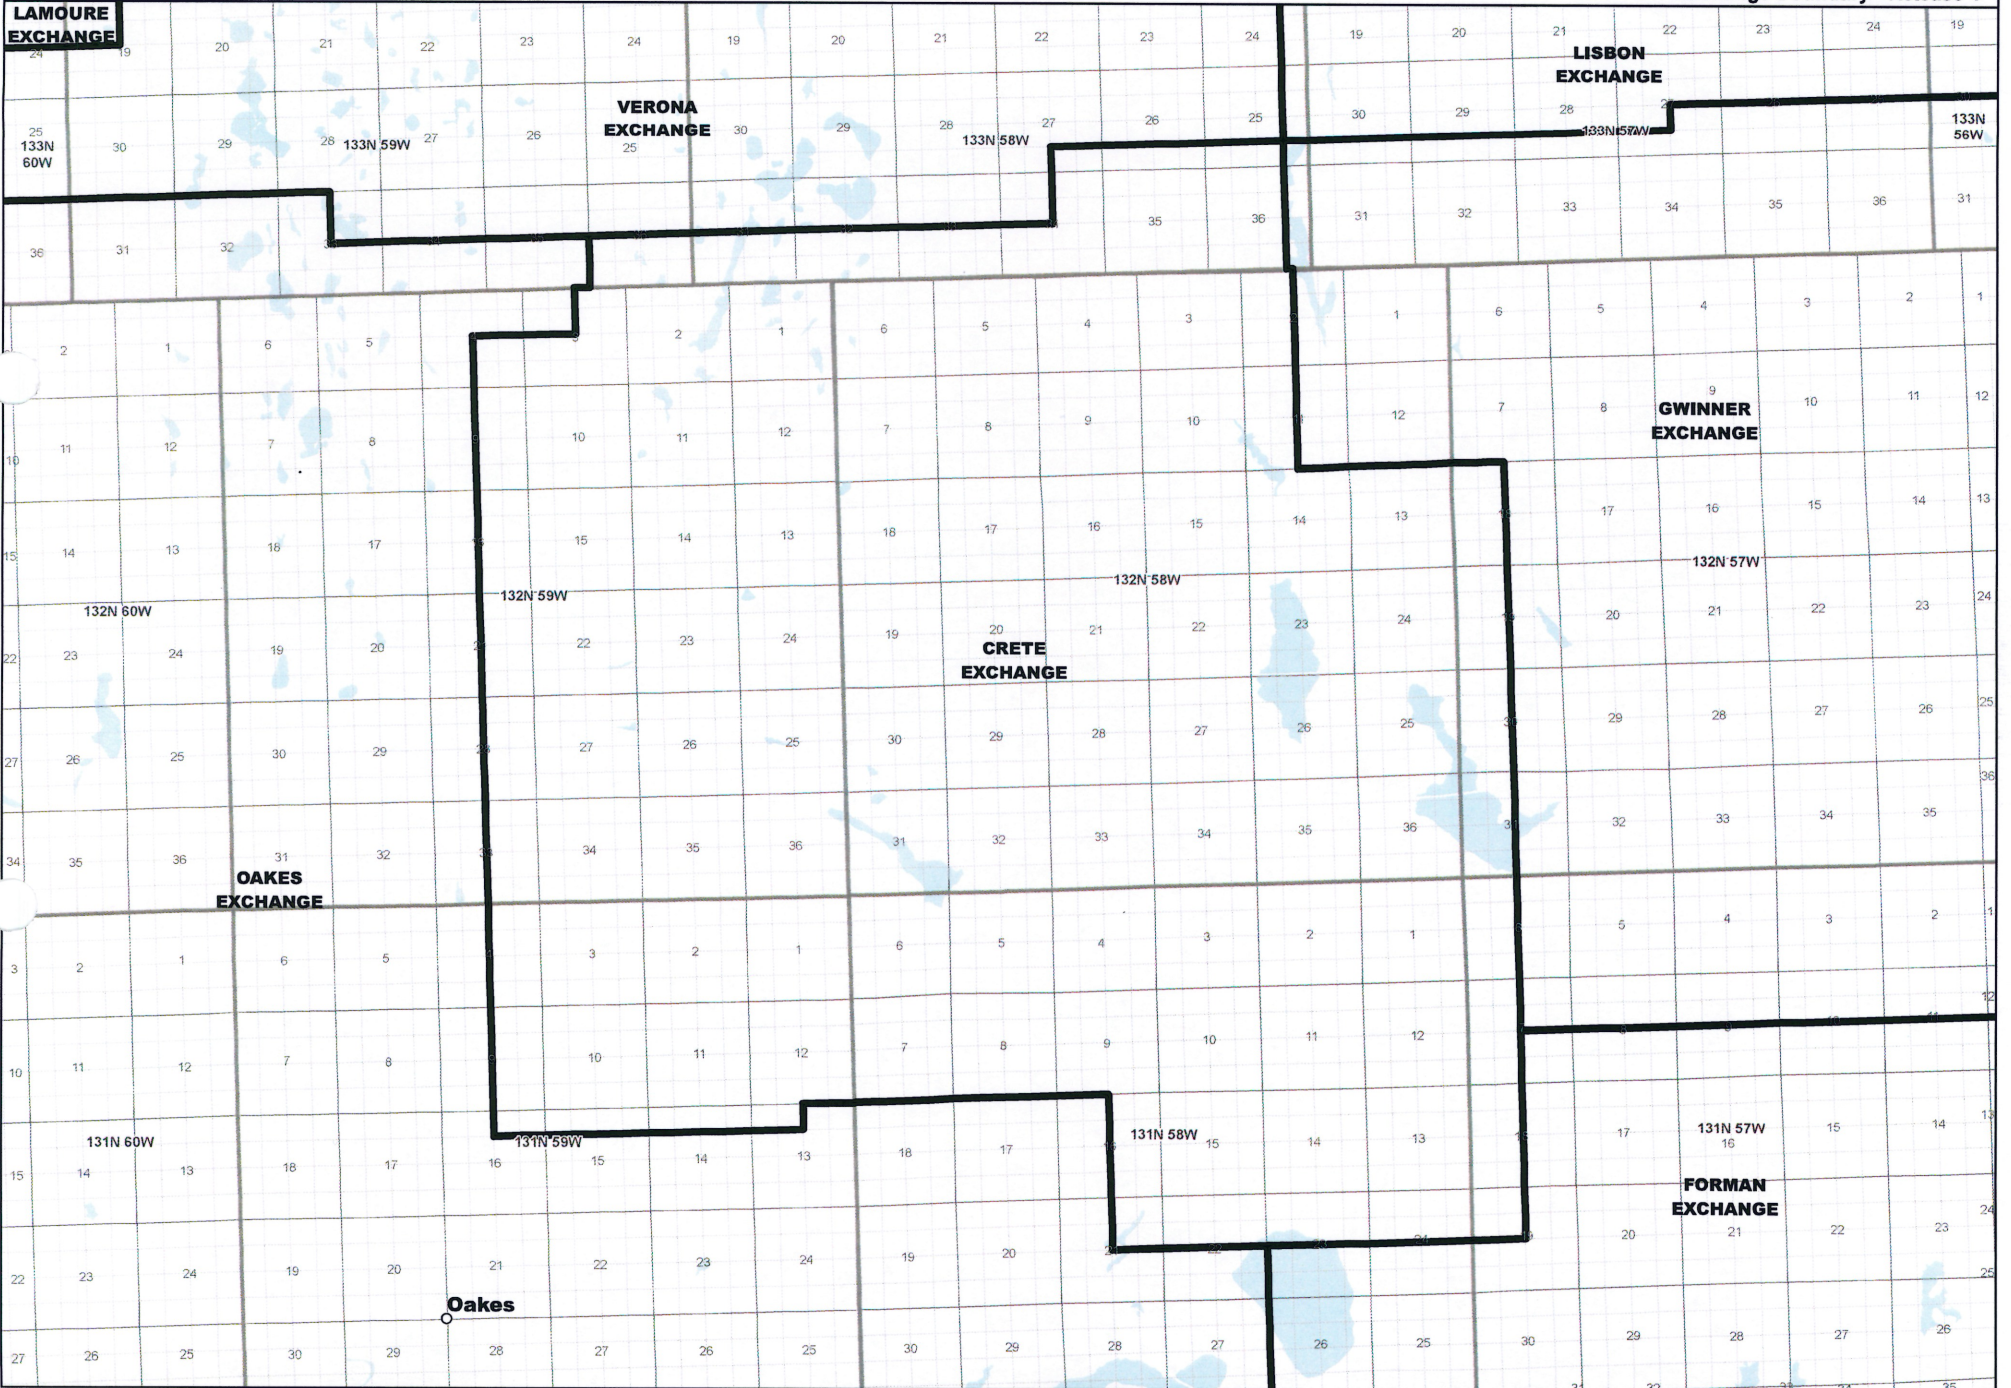

NORTH DAKOTA EXCHANGE BOUNDARY MAP
DICKEY RURAL TELEPHONE COOPERATIVE
CRETE EXCHANGE

Date: 5/22/2013

Page 2 of 25

— Exchange Boundary - Release 1