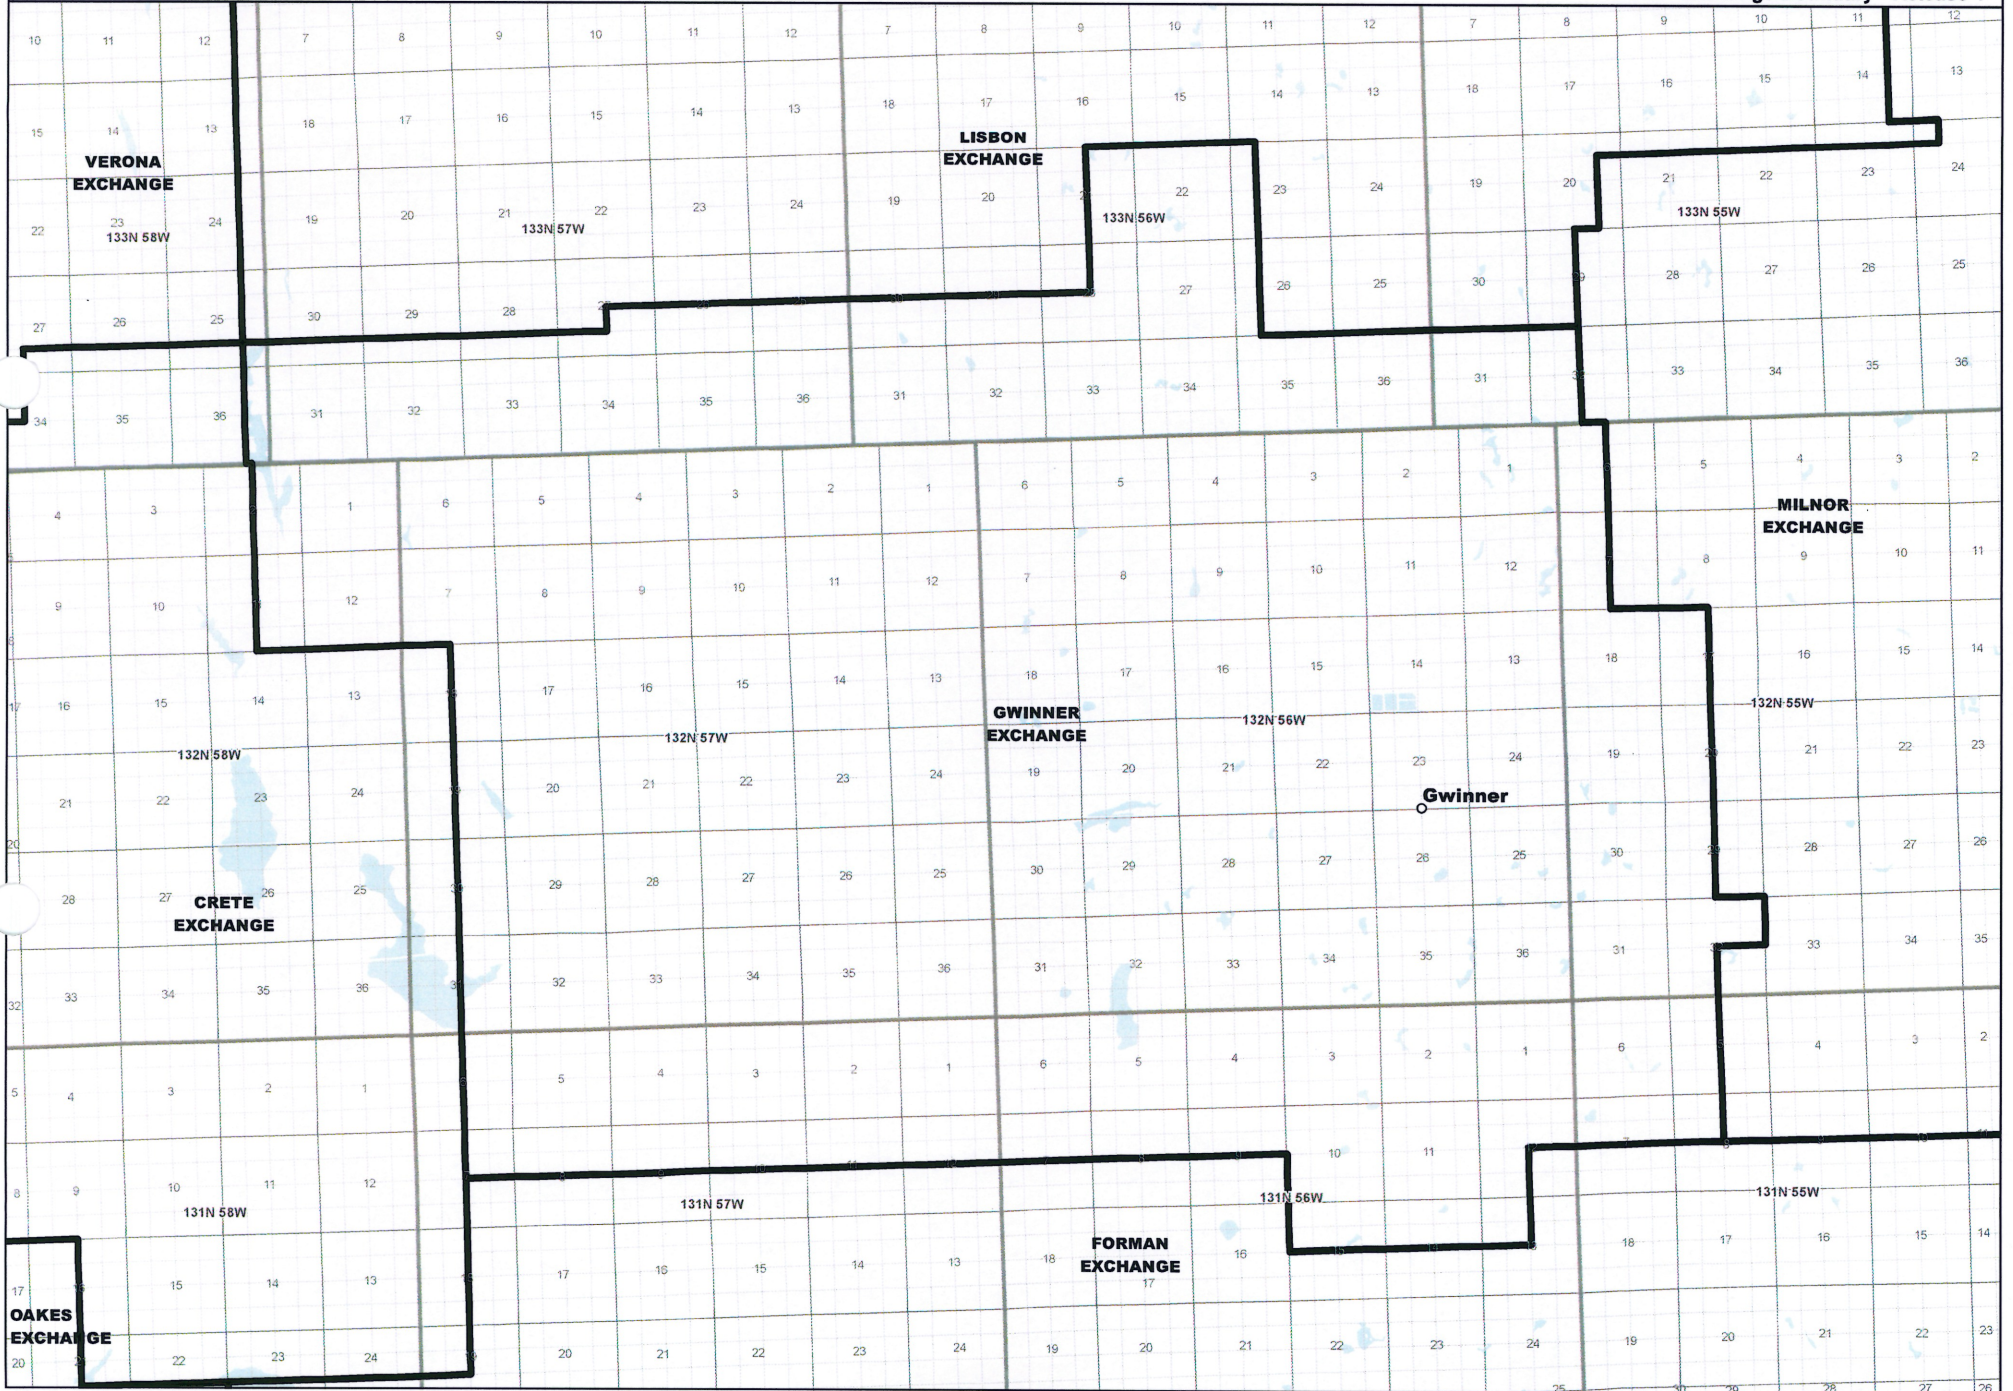

NORTH DAKOTA EXCHANGE BOUNDARY MAP
DICKEY RURAL TELEPHONE COOPERATIVE
GWINNER EXCHANGE

Date: 5/22/2013

Page 12 of 25

— Exchange Boundary - Release 1