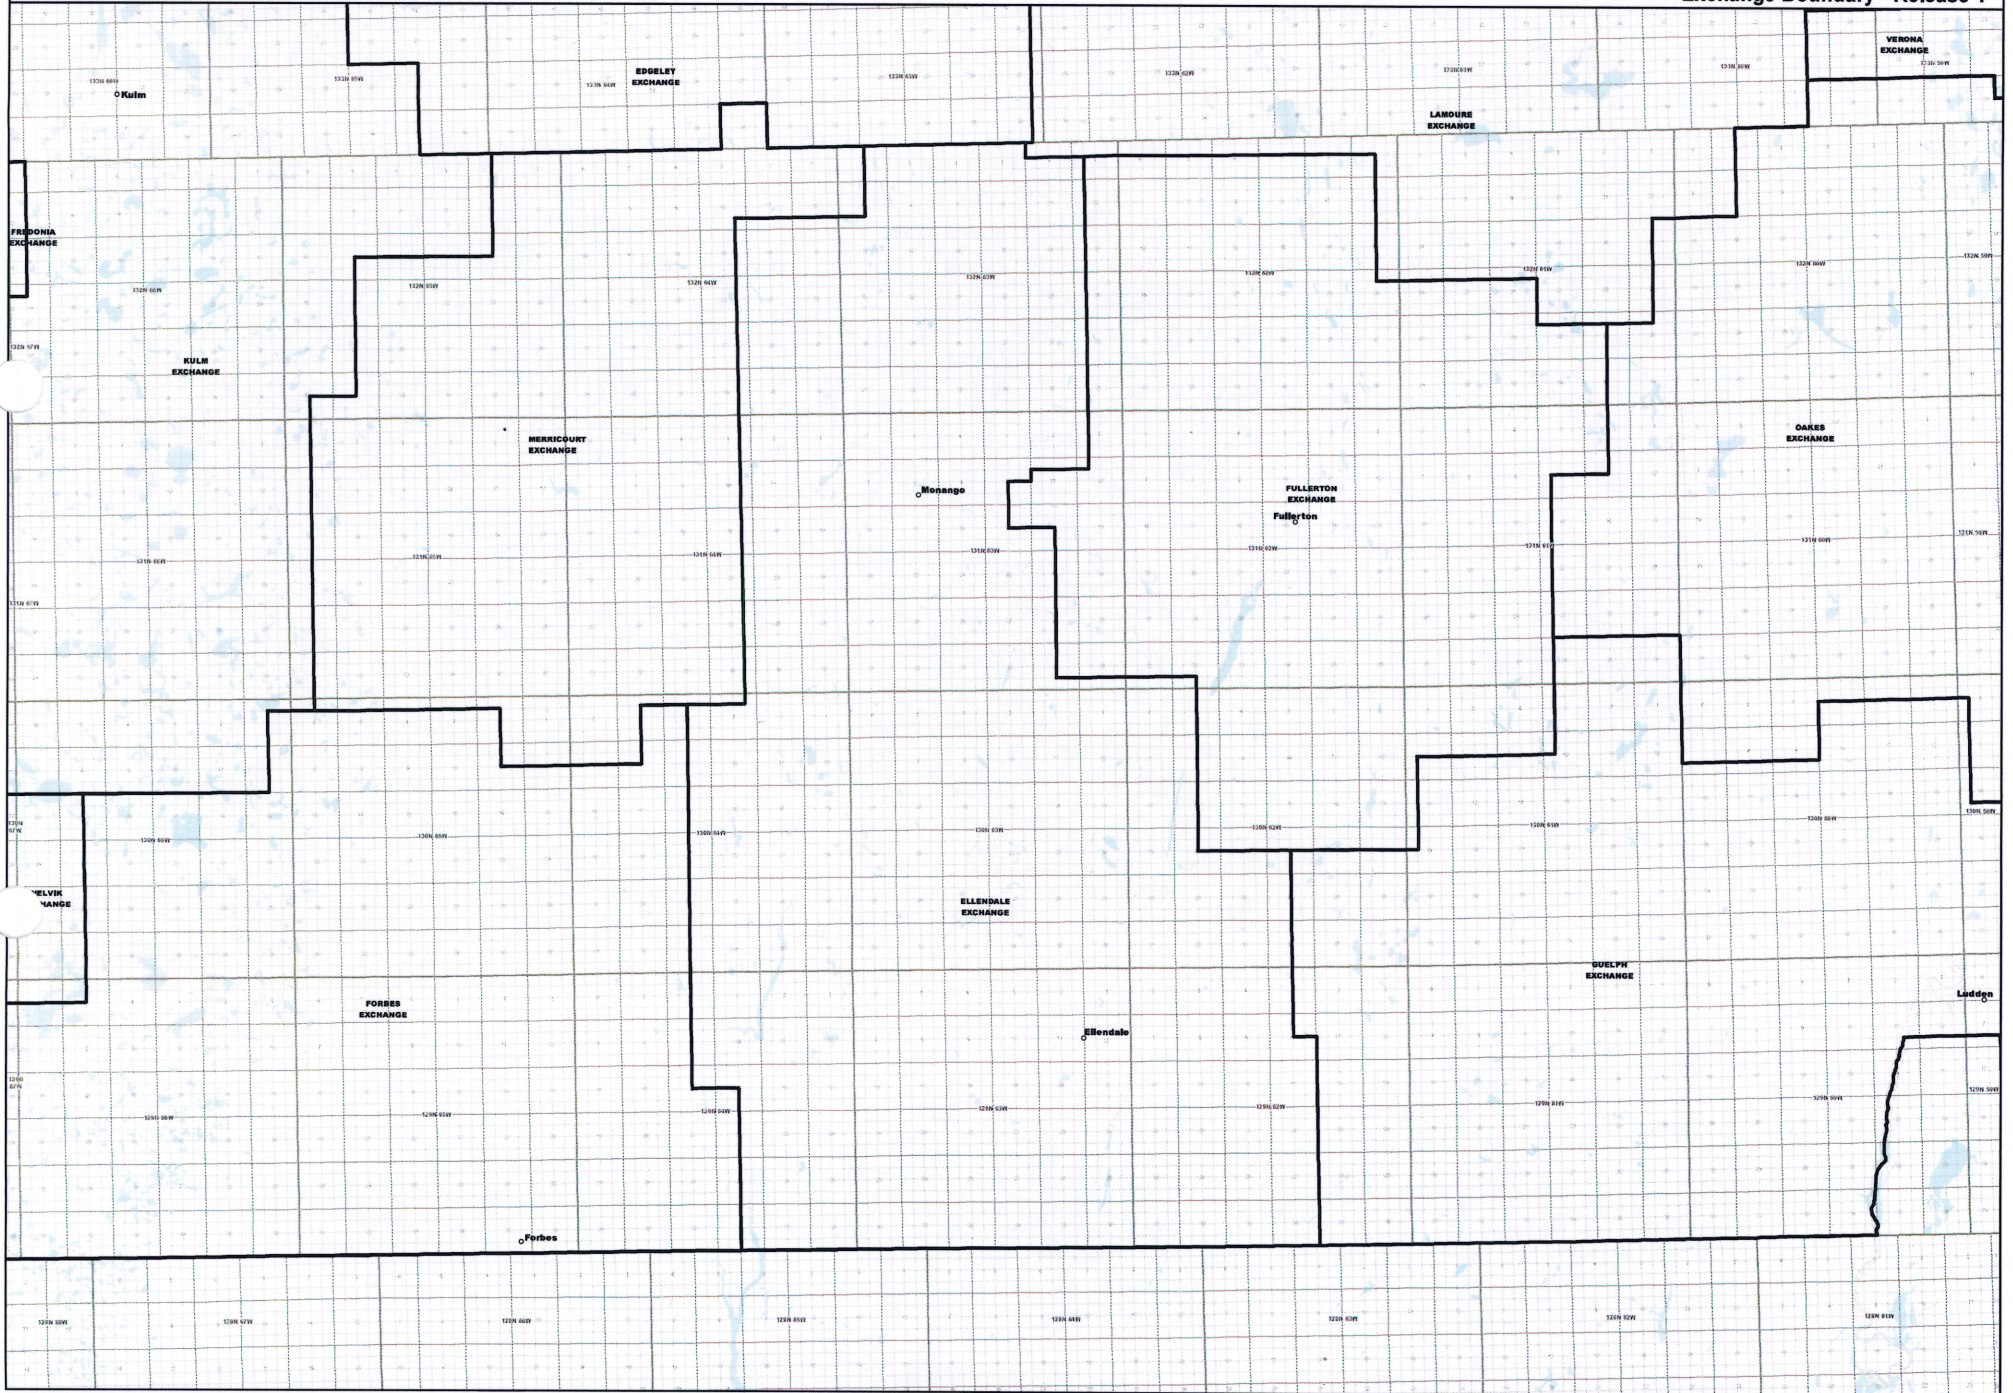

NORTH DAKOTA EXCHANGE BOUNDARY MAP
DICKEY RURAL TELEPHONE COOPERATIVE
ELLENDALE EXCHANGE

Date: 5/22/2013

Page 5 of 25

— Exchange Boundary - Release 1