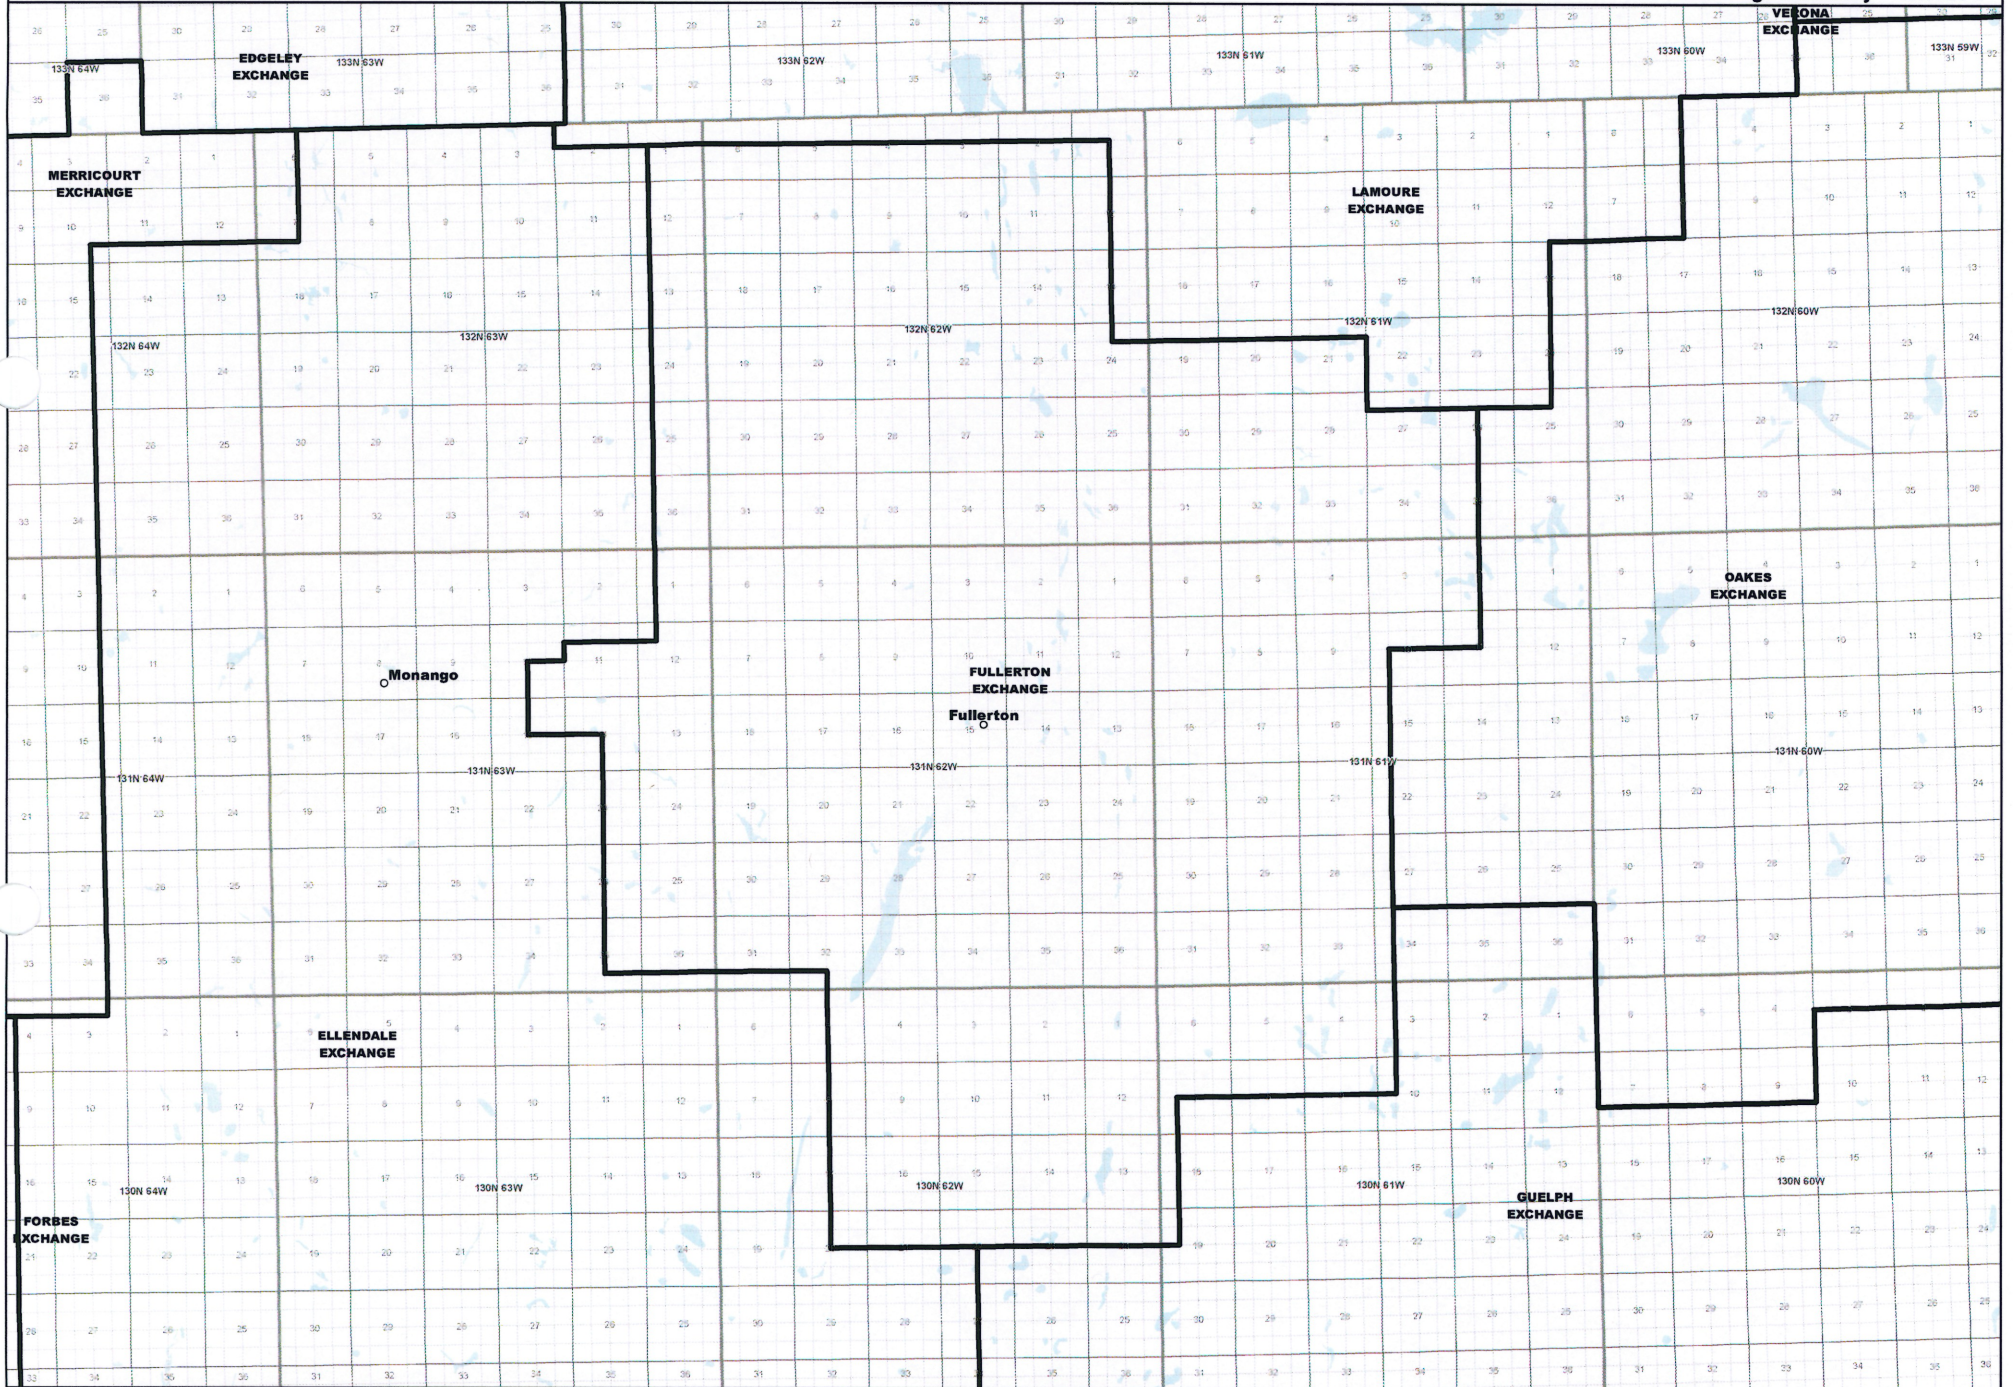

NORTH DAKOTA EXCHANGE BOUNDARY MAP
DICKET RURAL TELEPHONE COOPERATIVE
FULLERTON EXCHANGE

Date: 5/22/2013

Page 10 of 25

— Exchange Boundary - Release 1