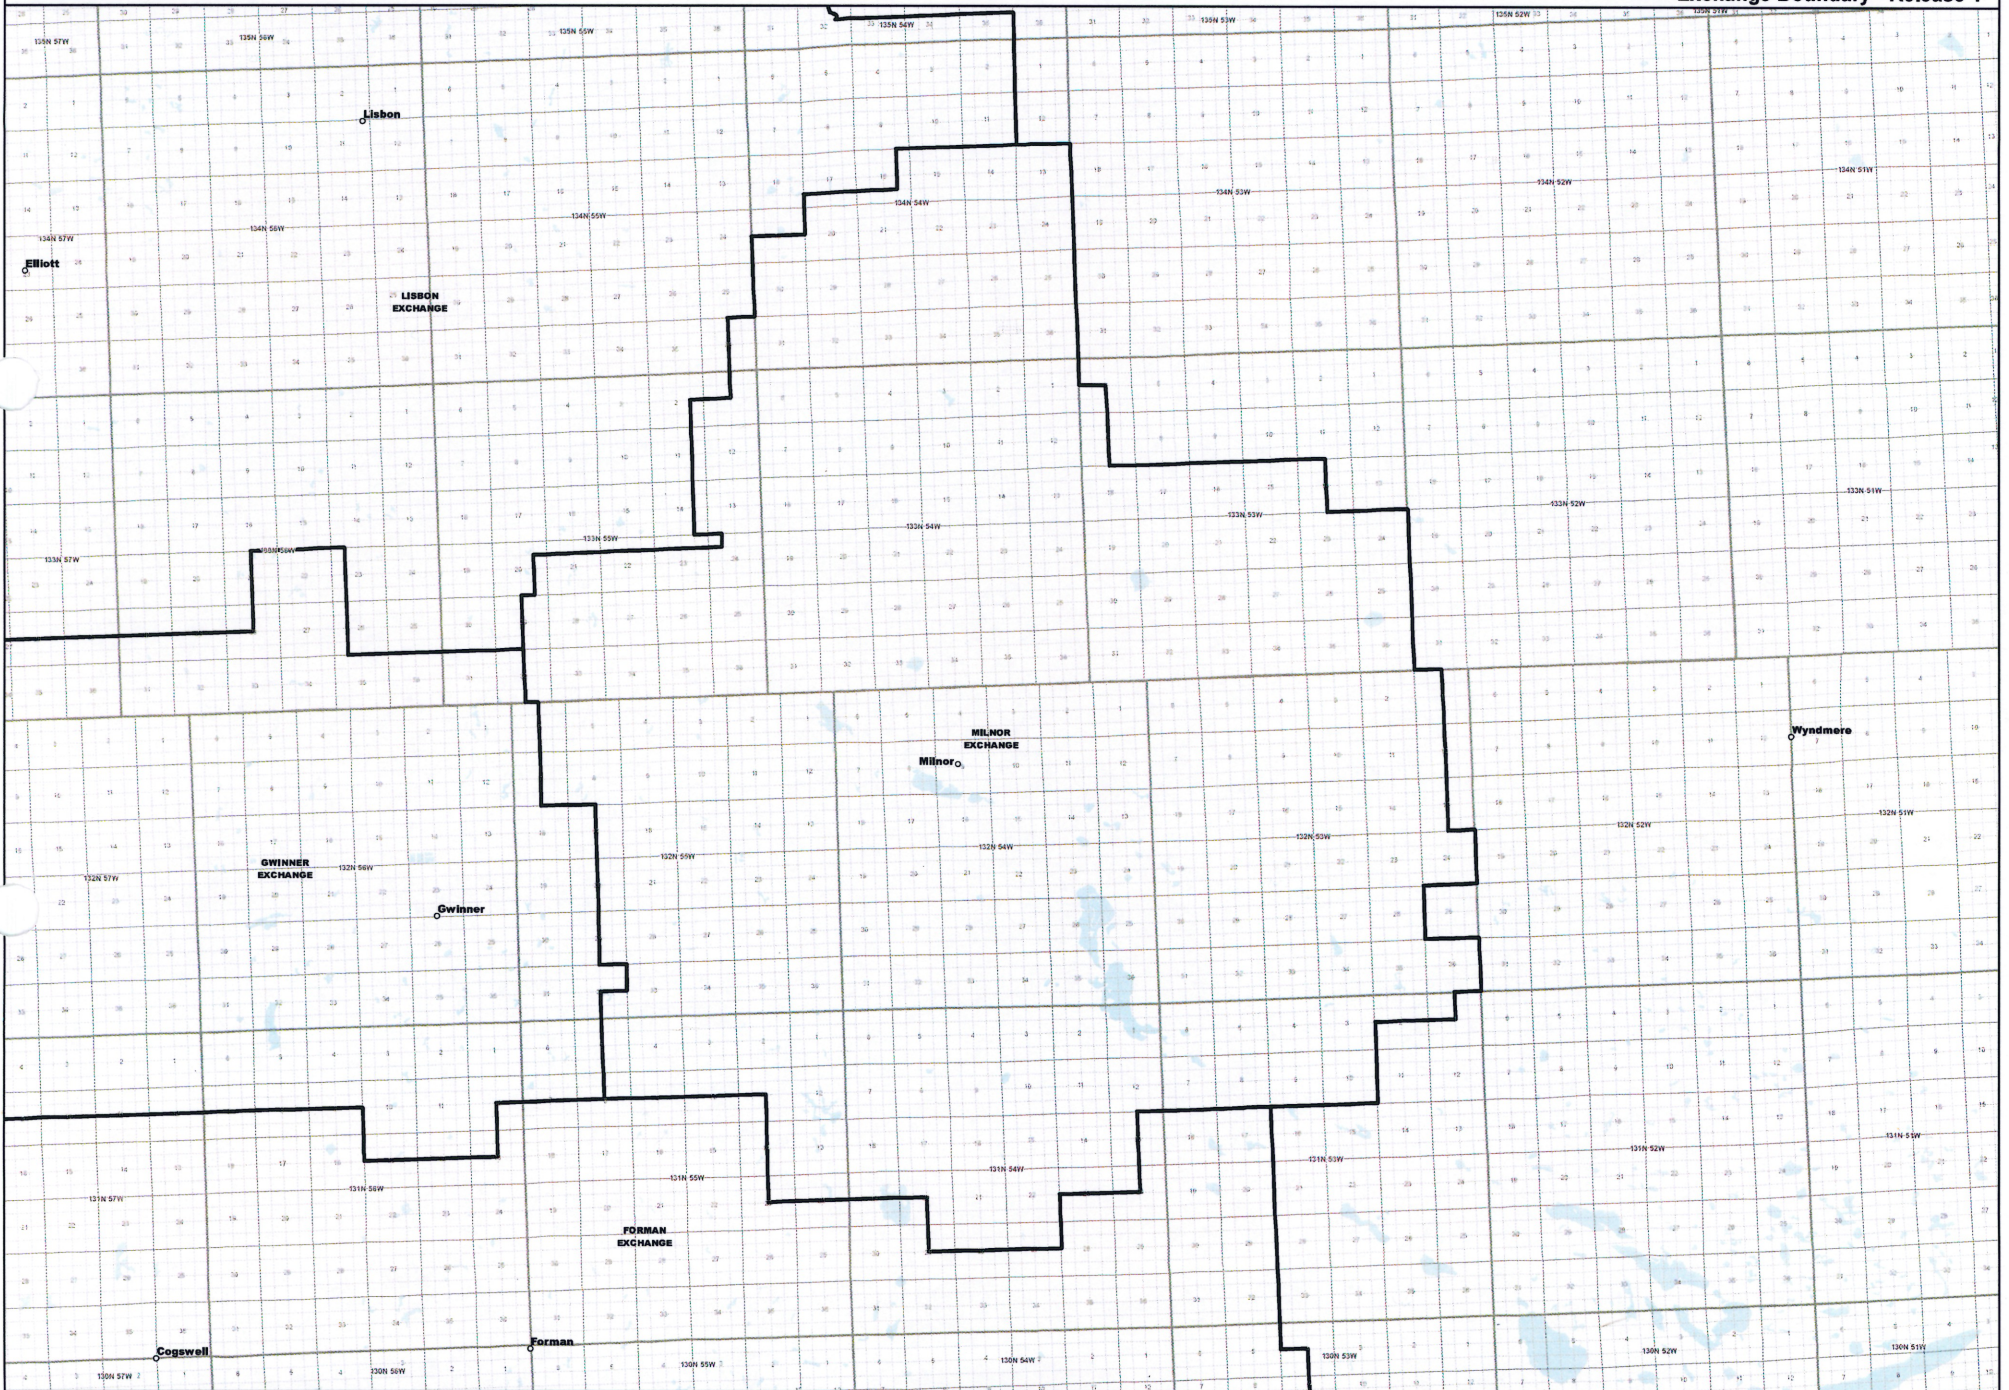

NORTH DAKOTA EXCHANGE BOUNDARY MAP
DICKEY RURAL TELEPHONE COOPERATIVE
MARION EXCHANGE

Date: 5/22/2013

Page 19 of 25

— Exchange Boundary - Release 1

NORTH DAKOTA EXCHANGE BOUNDARY MAP
DICKEY RURAL TELEPHONE COOPERATIVE
MERRICOURT EXCHANGE

Date: 5/22/2013

Page 20 of 25

— Exchange Boundary - Release 1

NORTH DAKOTA EXCHANGE BOUNDARY MAP
DICKEY RURAL TELEPHONE COOPERATIVE
MILNOR EXCHANGE

Date: 5/22/2013

Page 21 of 25

— Exchange Boundary - Release 1

NORTH DAKOTA EXCHANGE BOUNDARY MAP
DICKEY RURAL TELEPHONE COOPERATIVE
NELVIK EXCHANGE

Date: 5/22/2013

Page 22 of 25

— Exchange Boundary - Release 1

NORTH DAKOTA EXCHANGE BOUNDARY MAP
DICKEY RURAL TELEPHONE COOPERATIVE
OAKES EXCHANGE