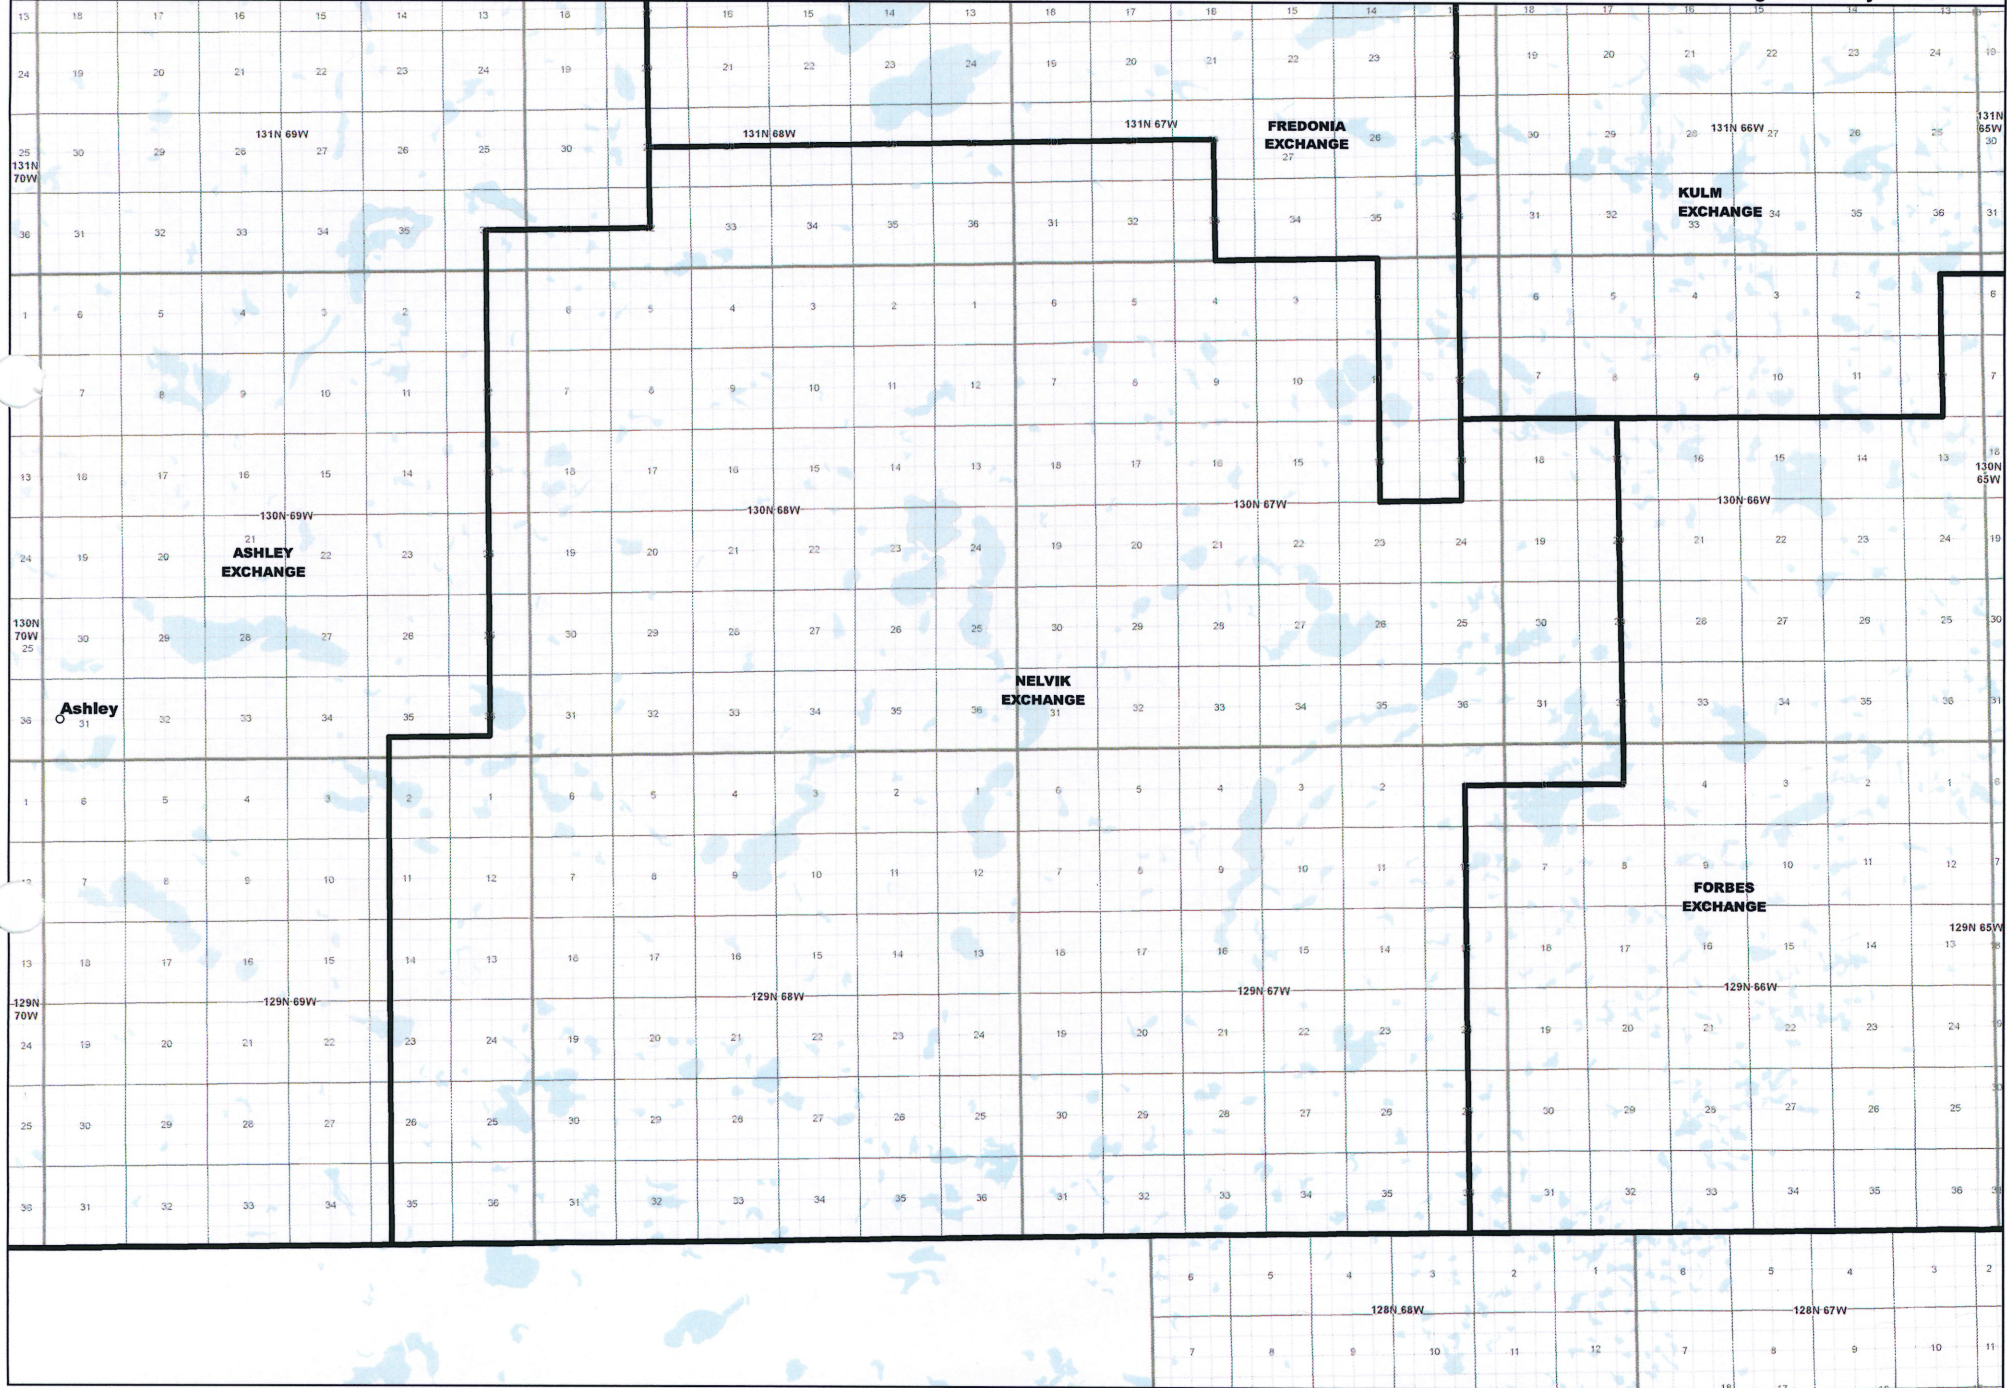

NORTH DAKOTA EXCHANGE BOUNDARY MAP
DICKEY RURAL TELEPHONE COOPERATIVE
MARION EXCHANGE

Date: 5/22/2013

Page 19 of 25

— Exchange Boundary - Release 1

NORTH DAKOTA EXCHANGE BOUNDARY MAP
DICKEY RURAL TELEPHONE COOPERATIVE
MERRICOURT EXCHANGE

Date: 5/22/2013

Page 20 of 25

— Exchange Boundary - Release 1

NORTH DAKOTA EXCHANGE BOUNDARY MAP
DICKEY RURAL TELEPHONE COOPERATIVE
MILNOR EXCHANGE

Date: 5/22/2013

Page 21 of 25

— Exchange Boundary - Release 1

NORTH DAKOTA EXCHANGE BOUNDARY MAP
DICKEY RURAL TELEPHONE COOPERATIVE
NELVIK EXCHANGE

Date: 5/22/2013

Page 22 of 25

— Exchange Boundary - Release 1

NORTH DAKOTA EXCHANGE BOUNDARY MAP
DICKEY RURAL TELEPHONE COOPERATIVE
OAKES EXCHANGE