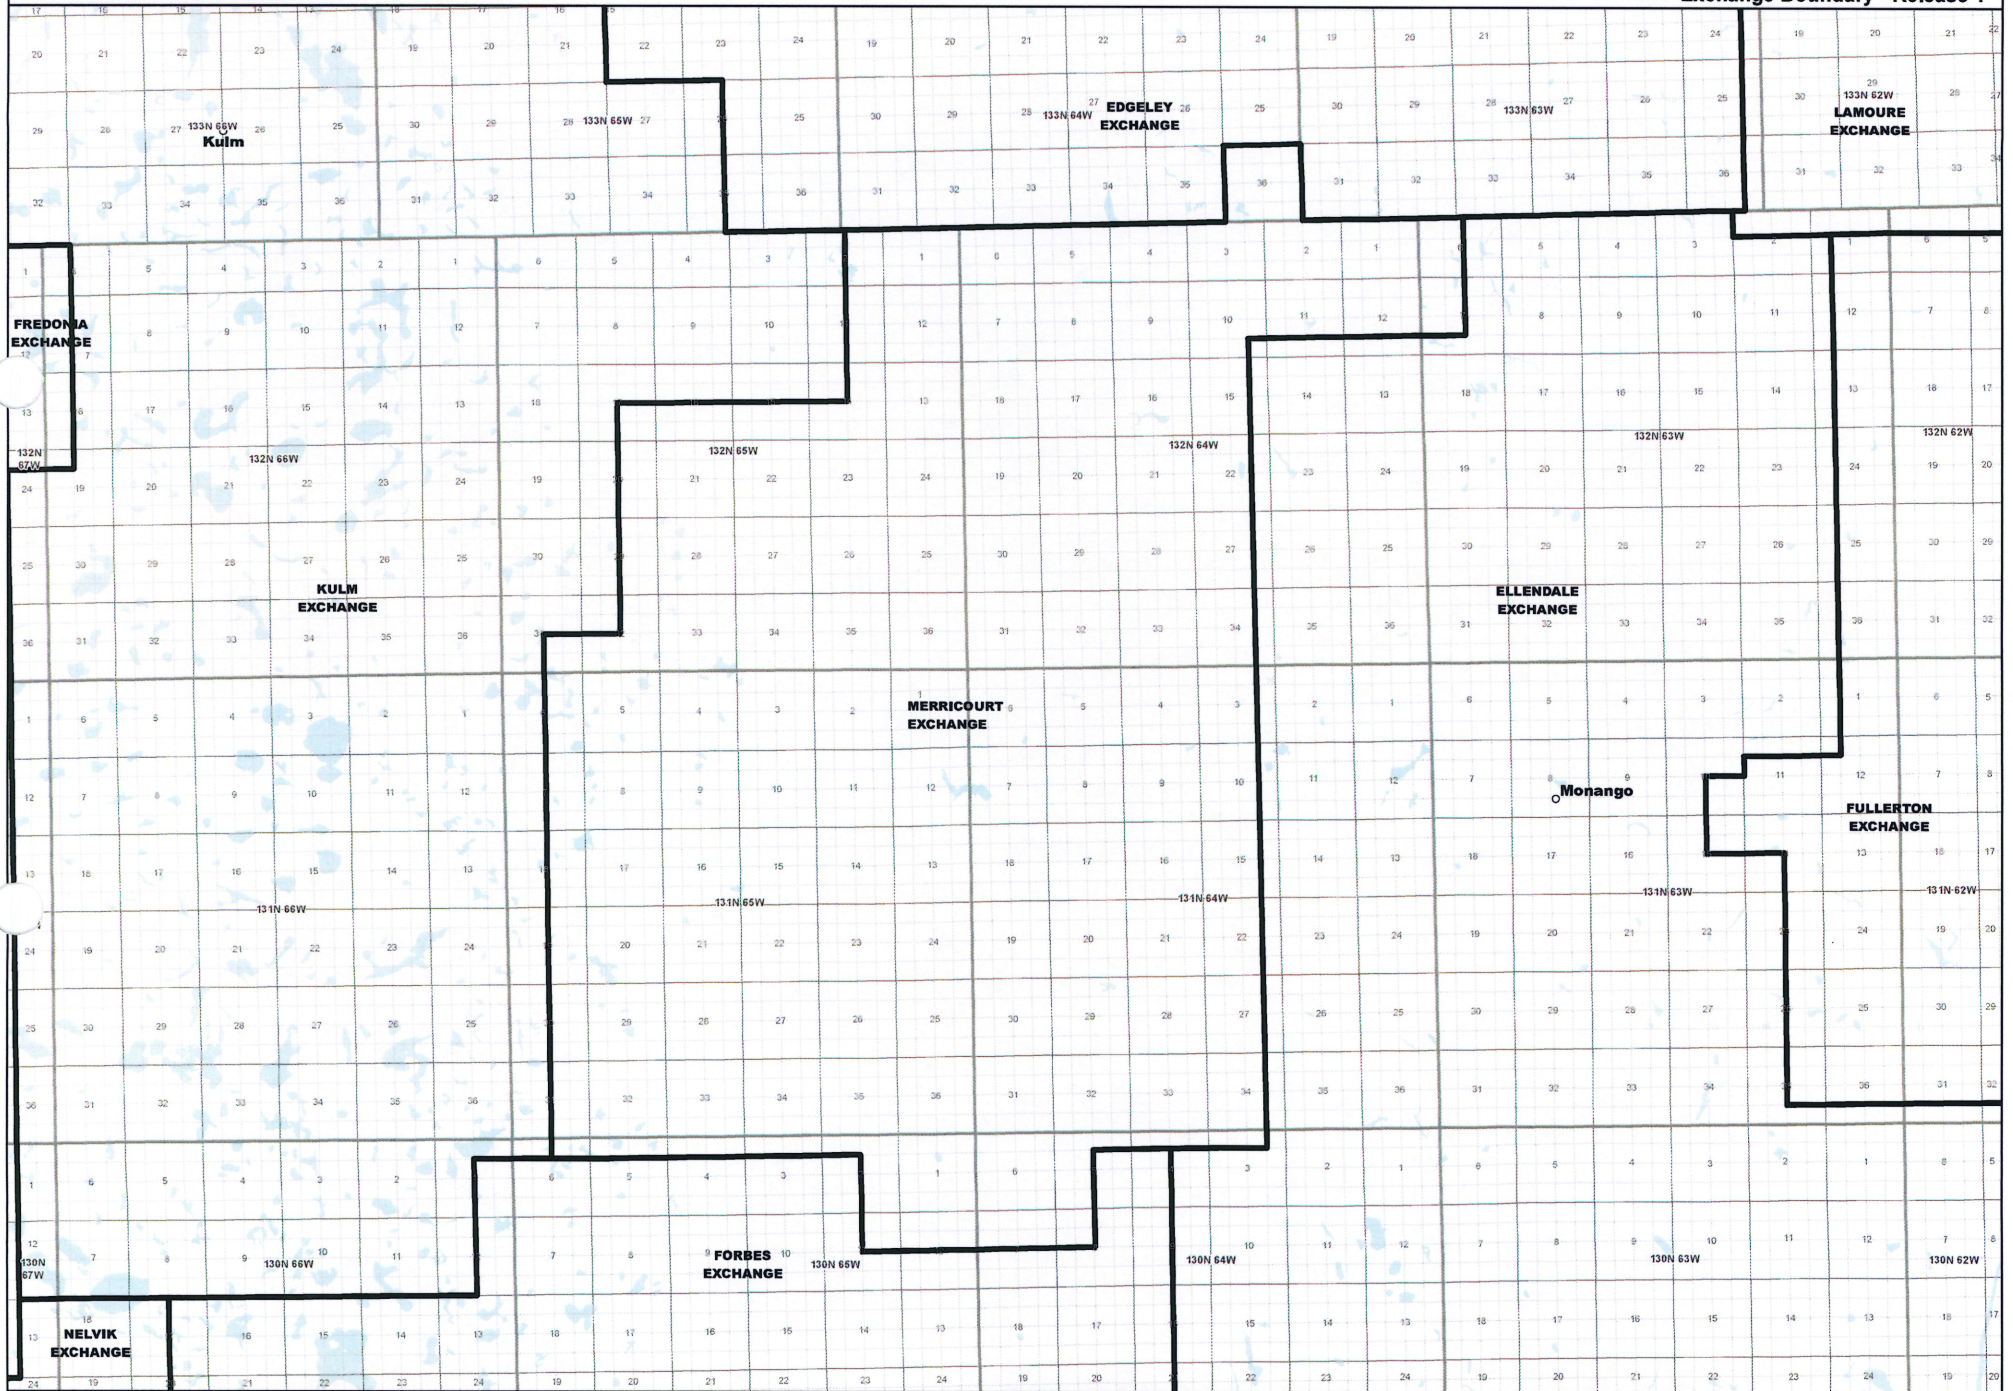

NORTH DAKOTA EXCHANGE BOUNDARY MAP
DICKEY RURAL TELEPHONE COOPERATIVE
MARION EXCHANGE

Date: 5/22/2013

Page 19 of 25

— Exchange Boundary - Release 1

NORTH DAKOTA EXCHANGE BOUNDARY MAP
DICKEY RURAL TELEPHONE COOPERATIVE
MERRICOURT EXCHANGE

Date: 5/22/2013

Page 20 of 25

— Exchange Boundary - Release 1

NORTH DAKOTA EXCHANGE BOUNDARY MAP
DICKEY RURAL TELEPHONE COOPERATIVE
MILNOR EXCHANGE

Date: 5/22/2013

Page 21 of 25

— Exchange Boundary - Release 1