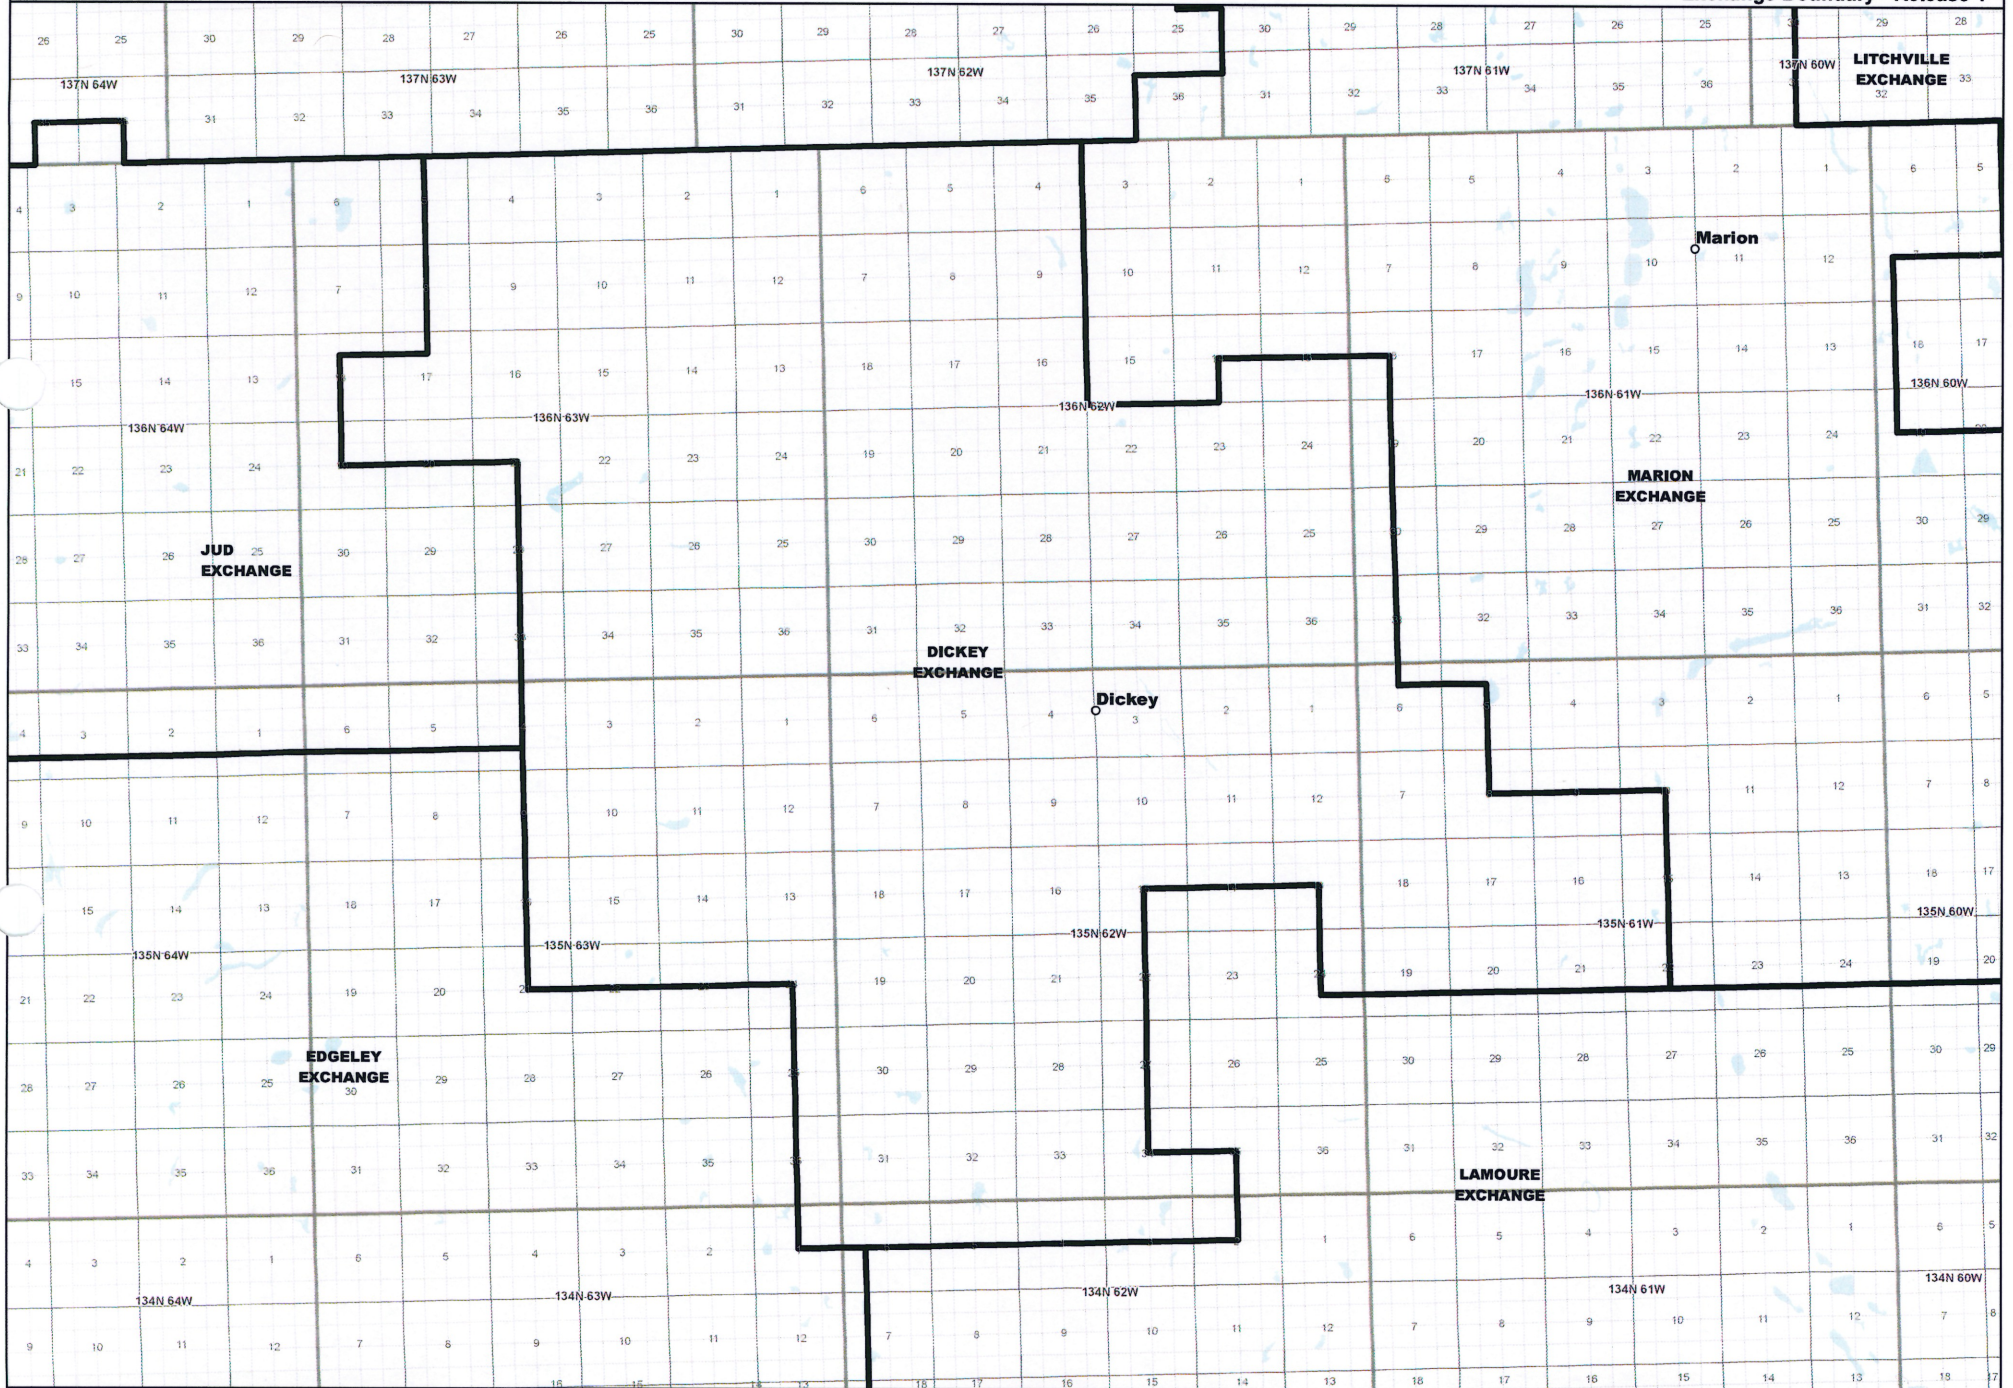

NORTH DAKOTA EXCHANGE BOUNDARY MAP
DICKEY RURAL TELEPHONE COOPERATIVE
ASHLEY EXCHANGE

Date: 5/22/2013

Page 1 of 25

— Exchange Boundary - Release 1

NORTH DAKOTA EXCHANGE BOUNDARY MAP
DICKEY RURAL TELEPHONE COOPERATIVE
CRETE EXCHANGE

Date: 5/22/2013

Page 2 of 25

— Exchange Boundary - Release 1

NORTH DAKOTA EXCHANGE BOUNDARY MAP
DICKEY RURAL TELEPHONE COOPERATIVE
DICKEY EXCHANGE

Date: 5/22/2013

Page 3 of 25

— Exchange Boundary - Release 1

NORTH DAKOTA EXCHANGE BOUNDARY MAP
DICKEY RURAL TELEPHONE COOPERATIVE
EDGELEY EXCHANGE

Date: 5/22/2013

Page 4 of 25

— Exchange Boundary - Release 1

NORTH DAKOTA EXCHANGE BOUNDARY MAP
DICKEY RURAL TELEPHONE COOPERATIVE
ELLENDALE EXCHANGE

NORTH DAKOTA EXCHANGE BOUNDARY MAP
DICKEY RURAL TELEPHONE COOPERATIVE
MARION EXCHANGE

Date: 5/22/2013

Page 19 of 25

— Exchange Boundary - Release 1

NORTH DAKOTA EXCHANGE BOUNDARY MAP
DICKEY RURAL TELEPHONE COOPERATIVE
MERRICOURT EXCHANGE