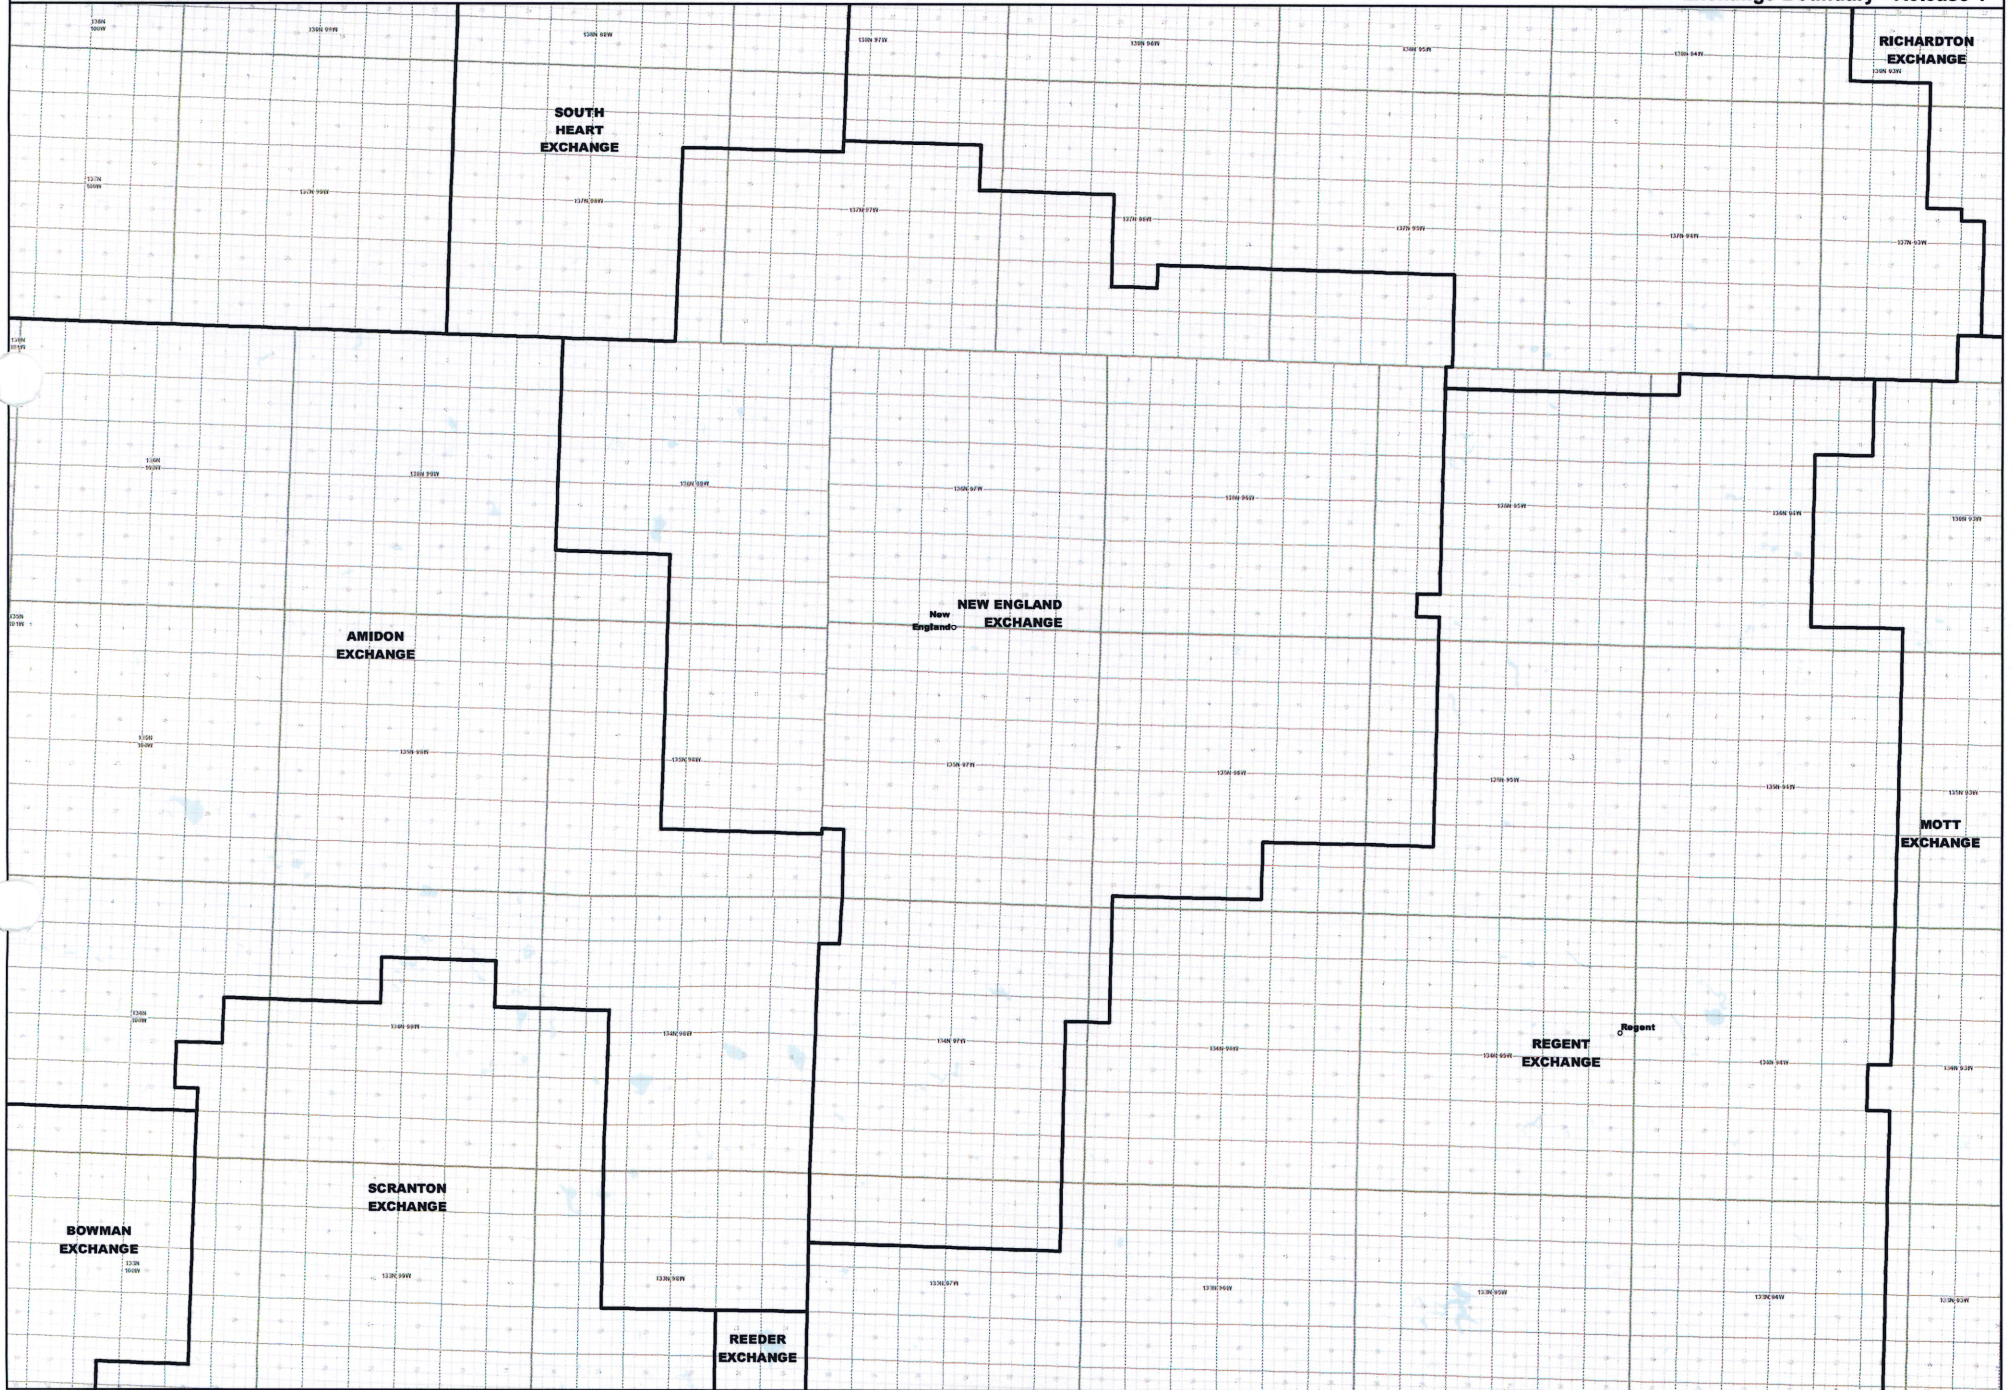

Date: 5/22/2013

Page 8 of 18

— Exchange Boundary - Release 1

**NORTH DAKOTA EXCHANGE BOUNDARY MAP**  
**CONSOLIDATED TELCOM**  
**MANNING EXCHANGE**

Date: 5/22/2013

Page 10 of 18

— Exchange Boundary - Release 1

**NORTH DAKOTA EXCHANGE BOUNDARY MAP**  
**CONSOLIDATED TELCOM**  
**MOTT EXCHANGE**

Date: 5/22/2013

Page 11 of 18

— Exchange Boundary - Release 1

**NORTH DAKOTA EXCHANGE BOUNDARY MAP**  
**CONSOLIDATED TELCOM**  
**NEW ENGLAND EXCHANGE**

Date: 5/22/2013

Page 12 of 18

— Exchange Boundary - Release 1

**NORTH DAKOTA EXCHANGE BOUNDARY MAP**  
**CONSOLIDATED TELCOM**  
**REEDER EXCHANGE**

Date: 5/22/2013

Page 13 of 18

— Exchange Boundary - Release 1