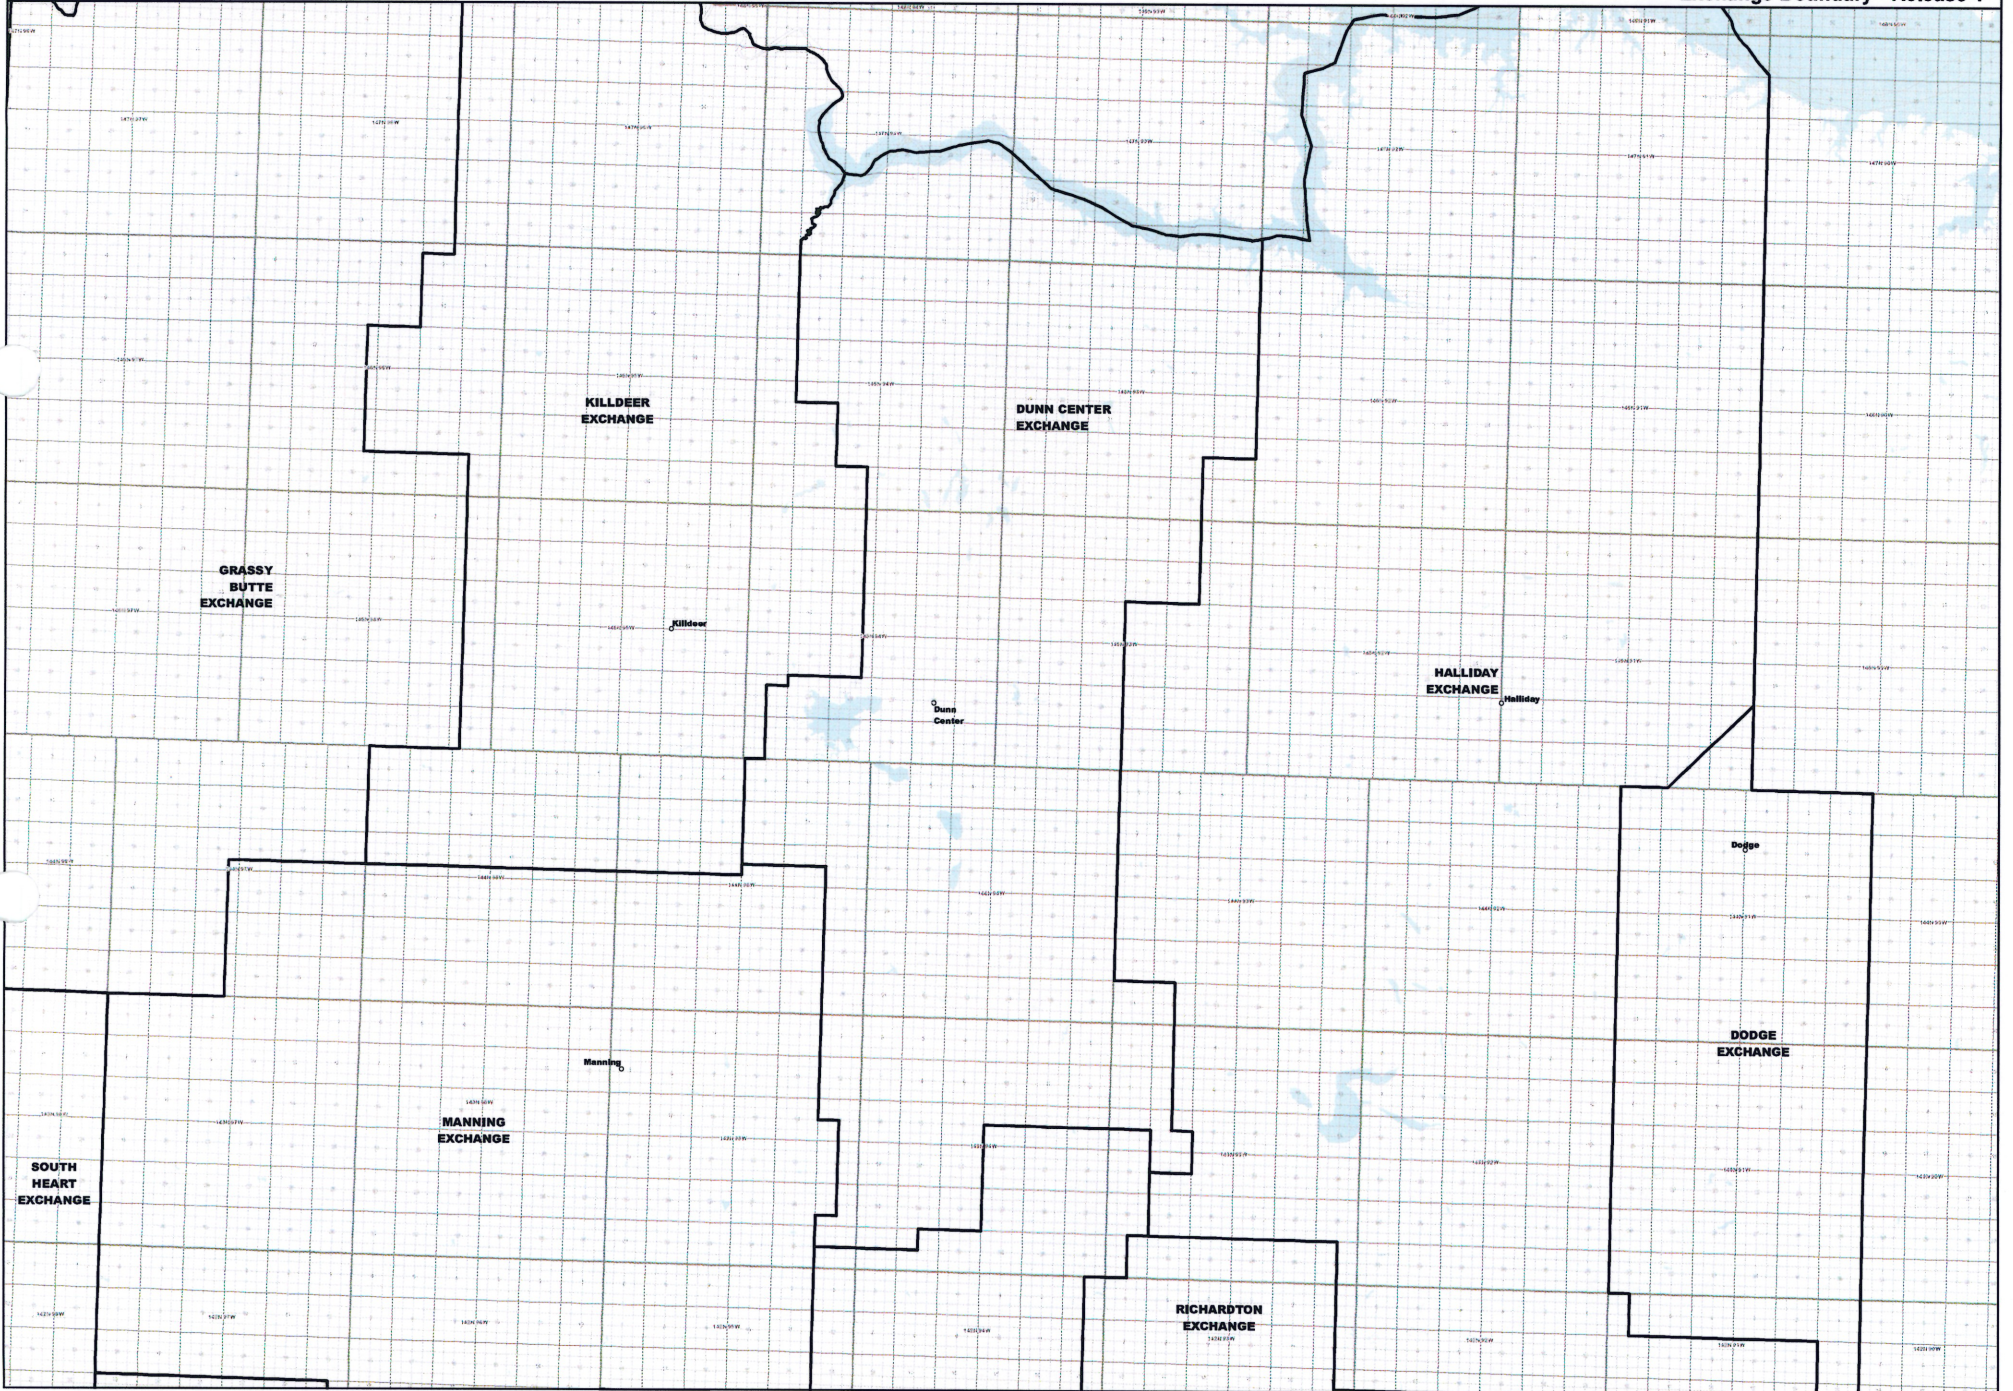

**NORTH DAKOTA EXCHANGE BOUNDARY MAP**  
**CONSOLIDATED TELCOM**  
**AMIDON EXCHANGE**

Date: 5/22/2013

Page 1 of 18

— Exchange Boundary - Release 1

**NORTH DAKOTA EXCHANGE BOUNDARY MAP**  
**CONSOLIDATED TELCOM**  
**DUNN CENTER EXCHANGE**

Date: 5/22/2013

Page 4 of 18

— Exchange Boundary - Release 1

**NORTH DAKOTA EXCHANGE BOUNDARY MAP**  
**CONSOLIDATED TELCOM**  
**GRASSY BUTTE EXCHANGE**

Date: 5/22/2013

Page 5 of 18

— Exchange Boundary - Release 1