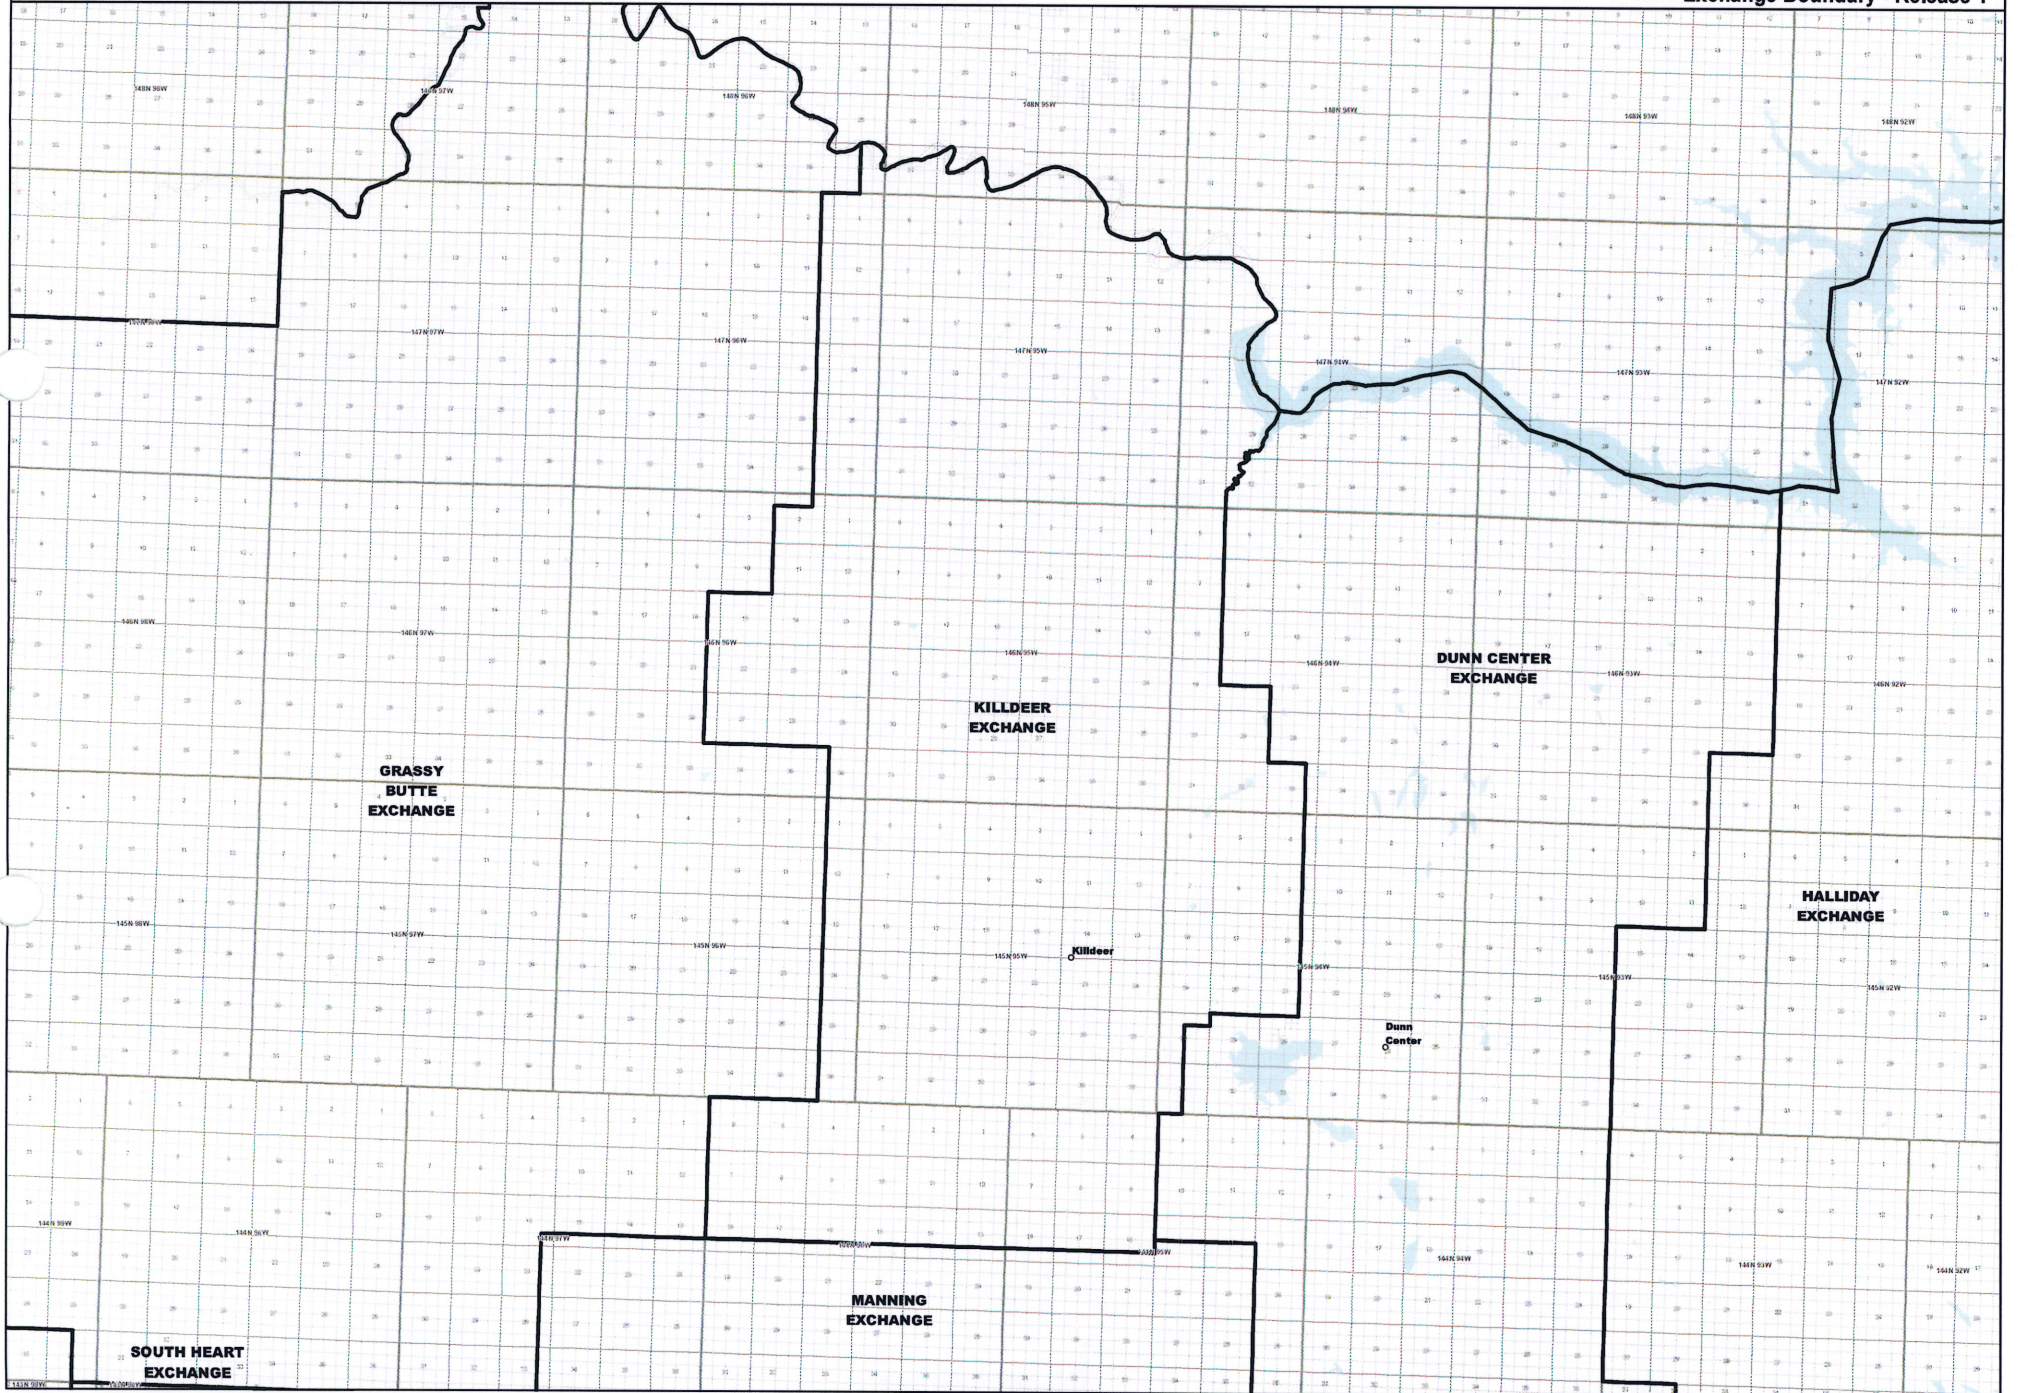

**NORTH DAKOTA EXCHANGE BOUNDARY MAP**  
**CONSOLIDATED TELCOM**  
**HALLIDAY EXCHANGE**

Date: 5/22/2013

Page 6 of 18

— Exchange Boundary - Release 1

**NORTH DAKOTA EXCHANGE BOUNDARY MAP**  
**CONSOLIDATED TELCOM**  
**KILLDEER EXCHANGE**

Date: 5/22/2013

Page 8 of 18

— Exchange Boundary - Release 1

**NORTH DAKOTA EXCHANGE BOUNDARY MAP**  
**CONSOLIDATED TELCOM**  
**MANNING EXCHANGE**

Date: 5/22/2013

Page 10 of 18

— Exchange Boundary - Release 1