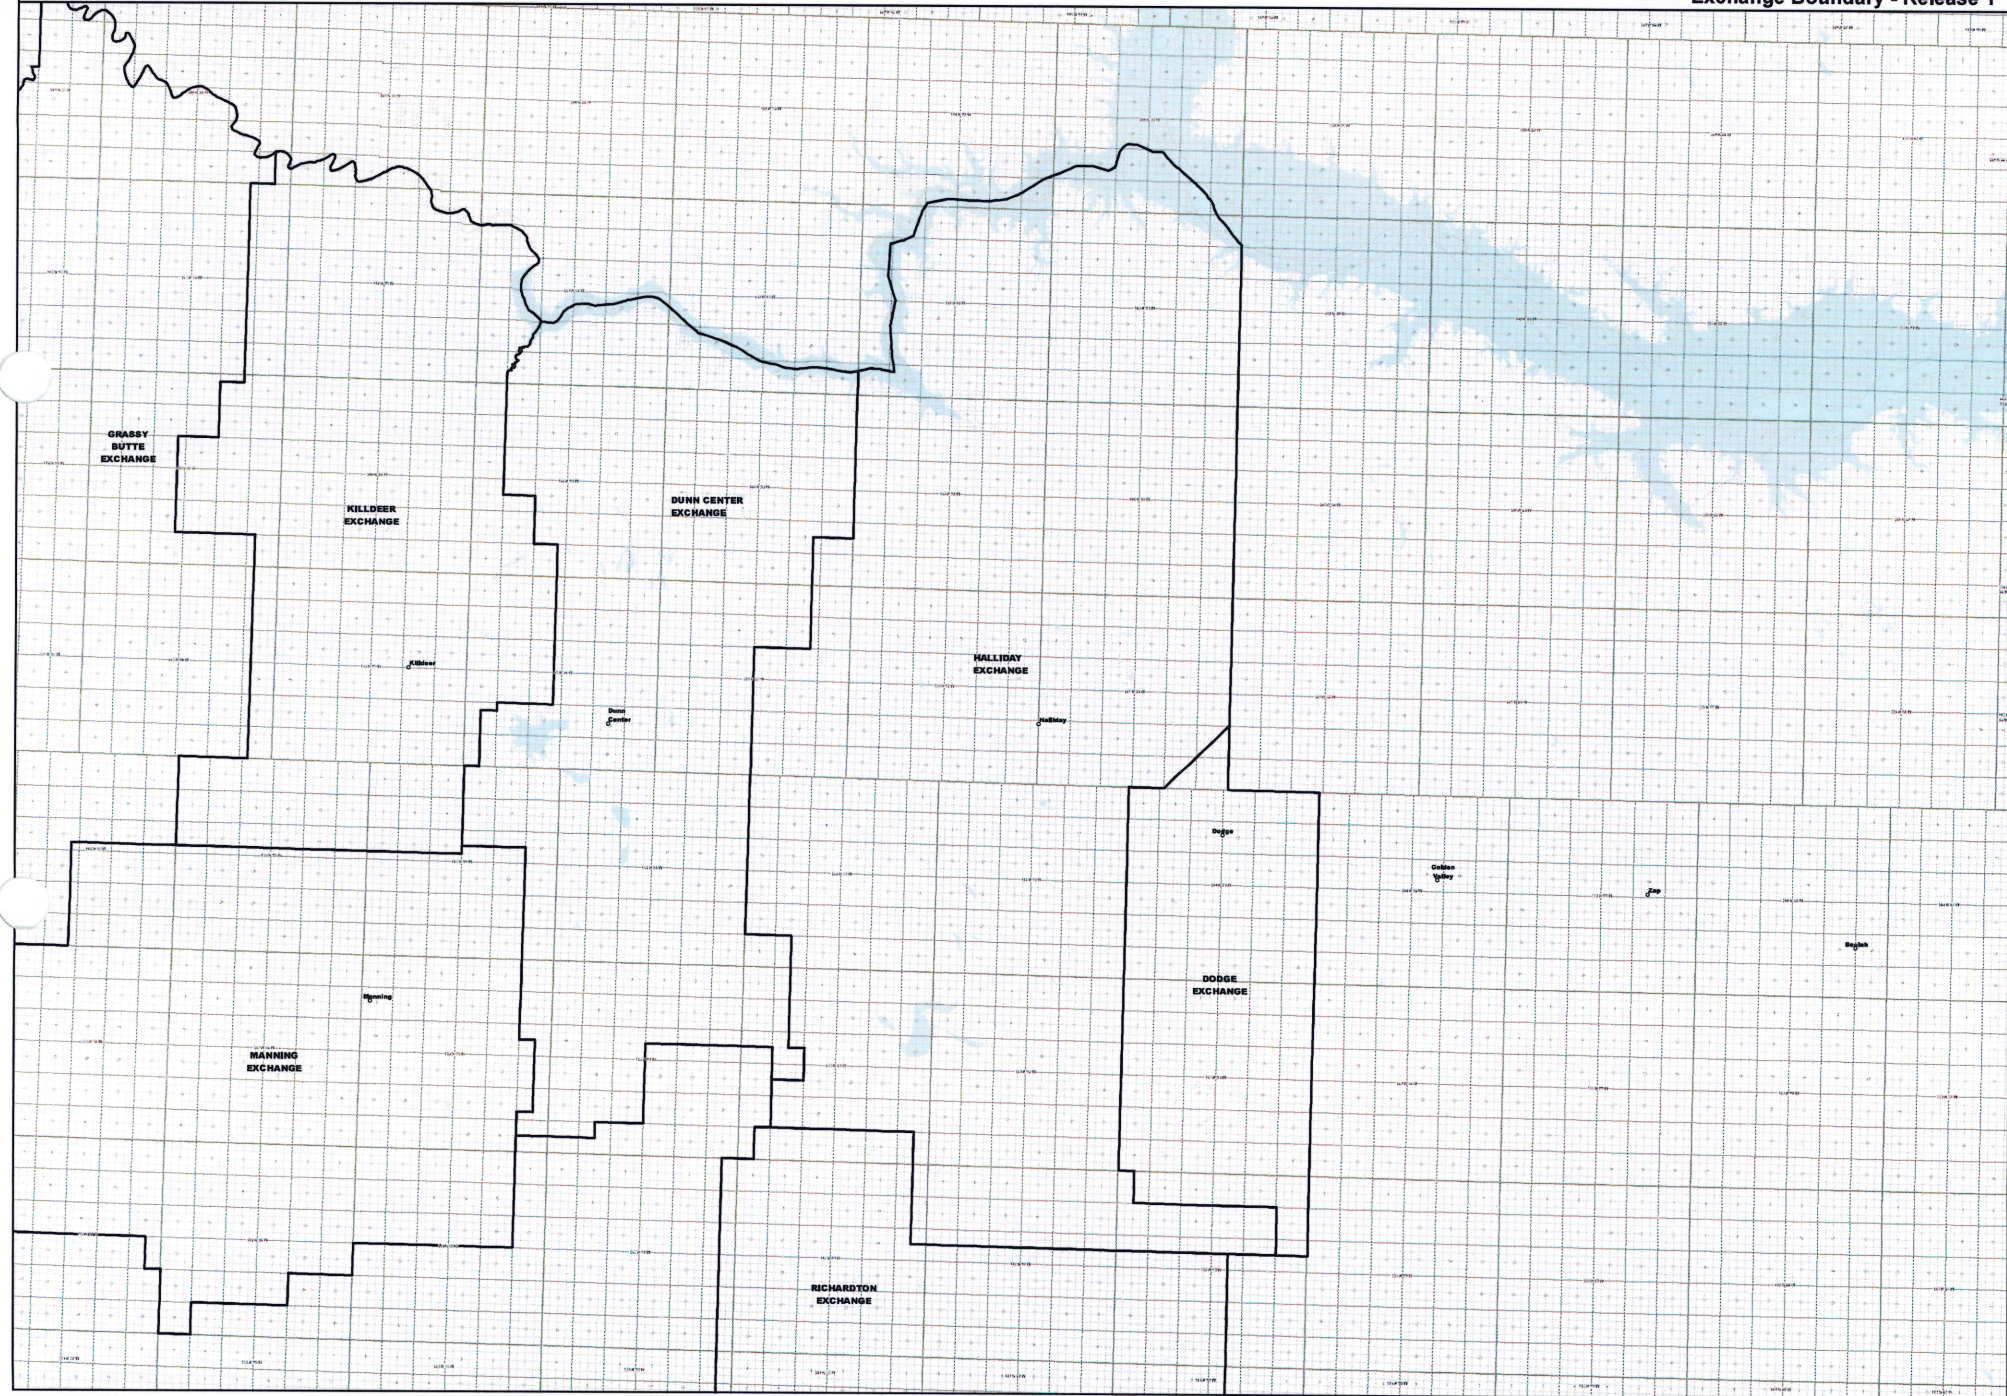

**NORTH DAKOTA EXCHANGE BOUNDARY MAP**  
**CONSOLIDATED TELCOM**  
**AMIDON EXCHANGE**

Date: 5/22/2013

Page 1 of 18

— Exchange Boundary - Release 1

**NORTH DAKOTA EXCHANGE BOUNDARY MAP**  
**CONSOLIDATED TELCOM**  
**DUNN CENTER EXCHANGE**

Date: 5/22/2013

Page 4 of 18

— Exchange Boundary - Release 1

**NORTH DAKOTA EXCHANGE BOUNDARY MAP**  
**CONSOLIDATED TELCOM**  
**GRASSY BUTTE EXCHANGE**

Date: 5/22/2013

Page 5 of 18

— Exchange Boundary - Release 1

**NORTH DAKOTA EXCHANGE BOUNDARY MAP**  
**CONSOLIDATED TELCOM**  
**HALLIDAY EXCHANGE**

Date: 5/22/2013

Page 6 of 18

— Exchange Boundary - Release 1

**NORTH DAKOTA EXCHANGE BOUNDARY MAP**  
**CONSOLIDATED TELCOM**  
**KILLDEER EXCHANGE**

Date: 5/22/2013

Page 8 of 18

— Exchange Boundary - Release 1

**NORTH DAKOTA EXCHANGE BOUNDARY MAP**  
**CONSOLIDATED TELCOM**  
**MANNING EXCHANGE**

Date: 5/22/2013

Page 10 of 18

— Exchange Boundary - Release 1