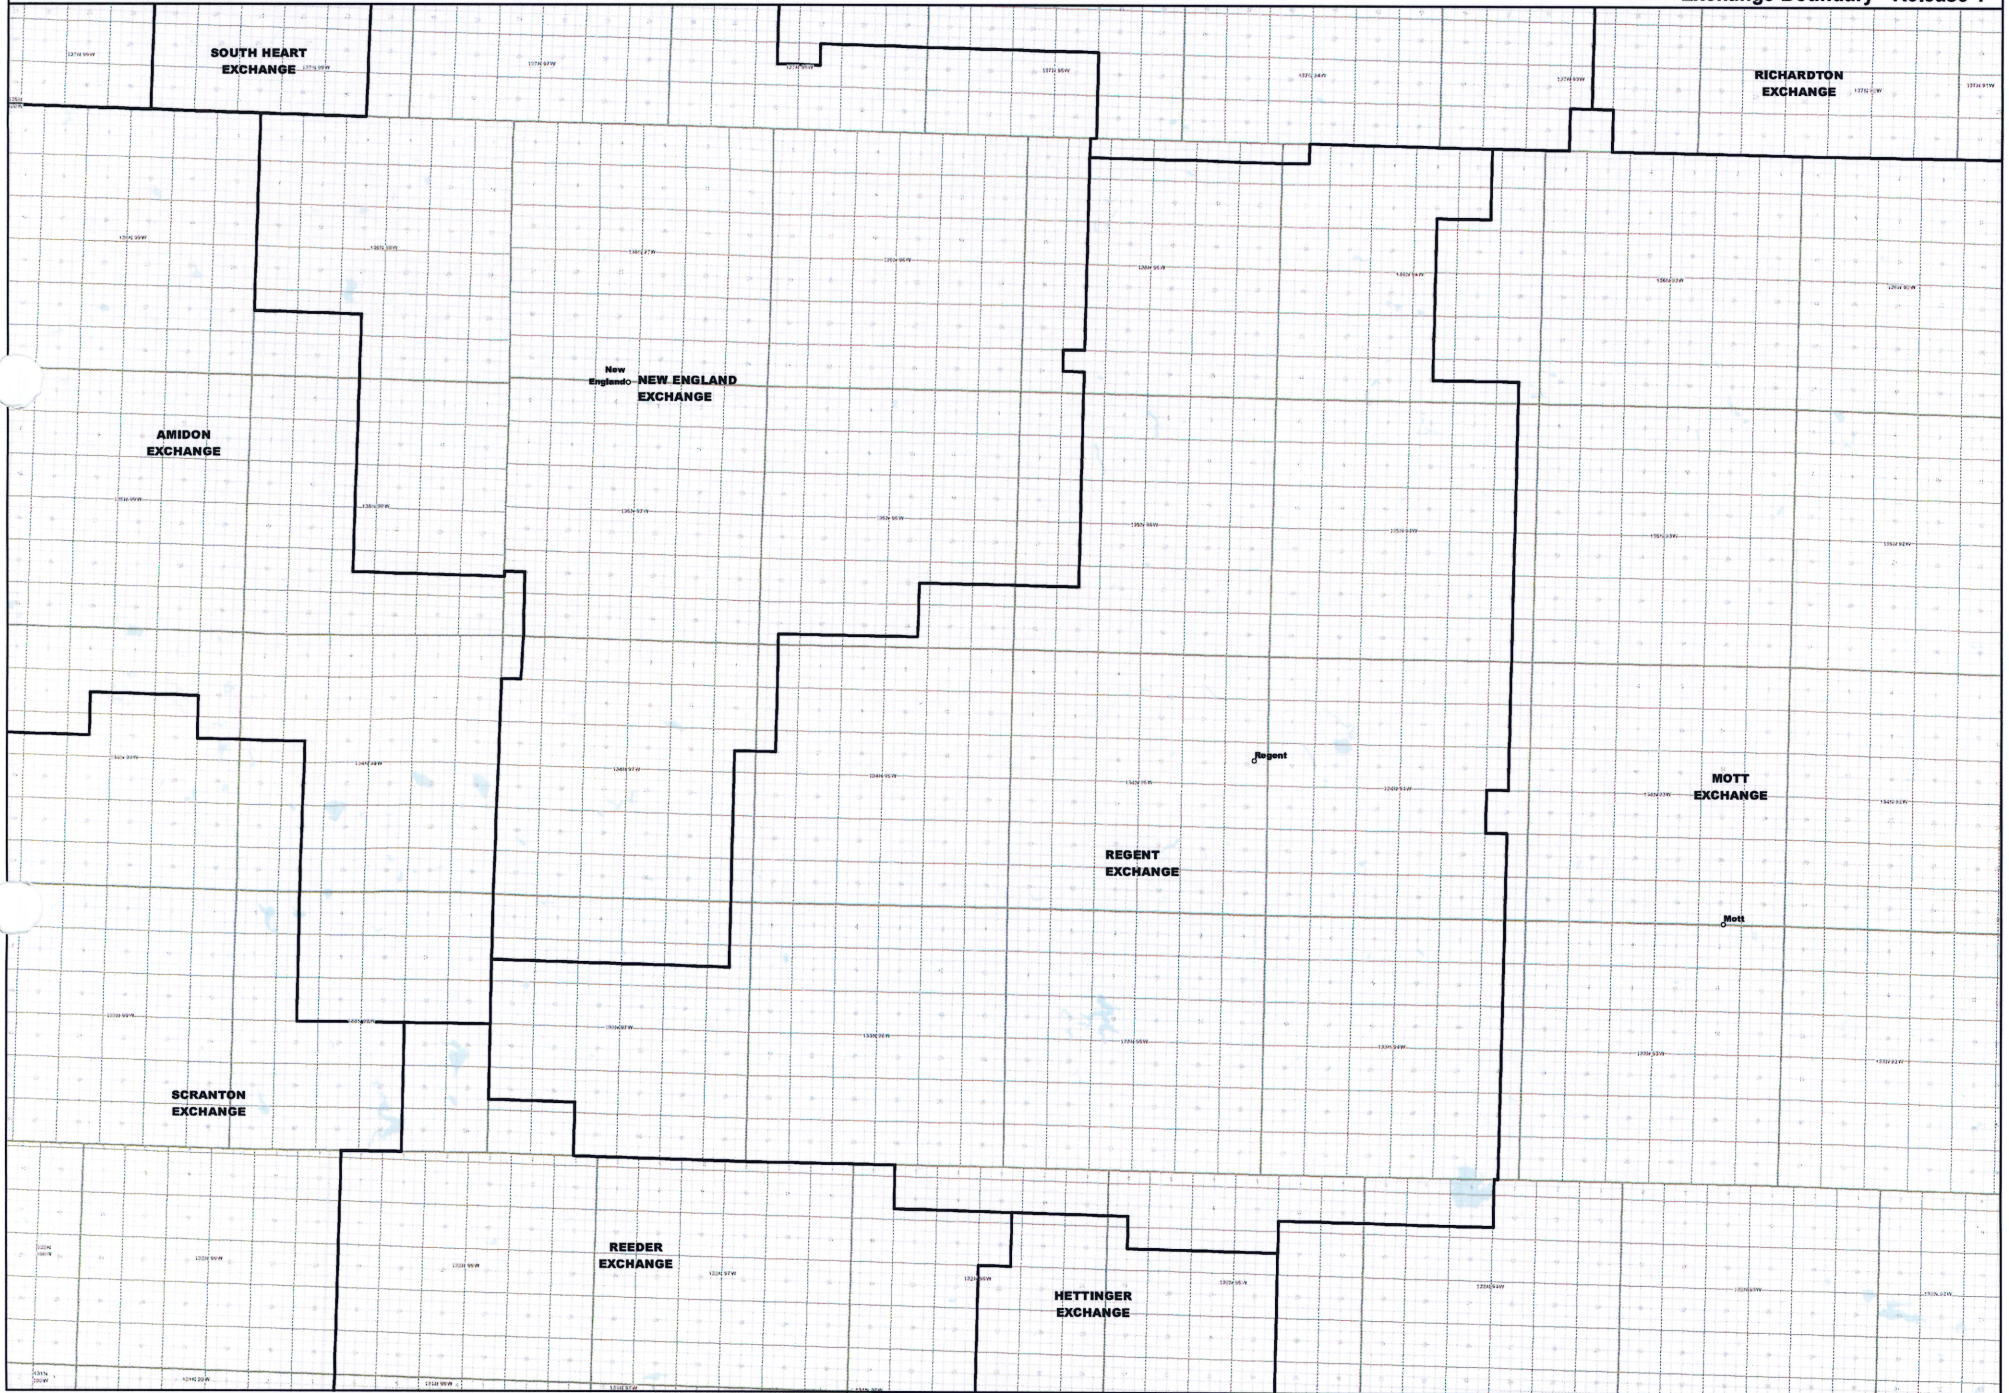

NORTH DAKOTA EXCHANGE BOUNDARY MAP
CONSOLIDATED TELCOM
REGENT EXCHANGE

Date: 5/22/2013

Page 14 of 18

— Exchange Boundary - Release 1