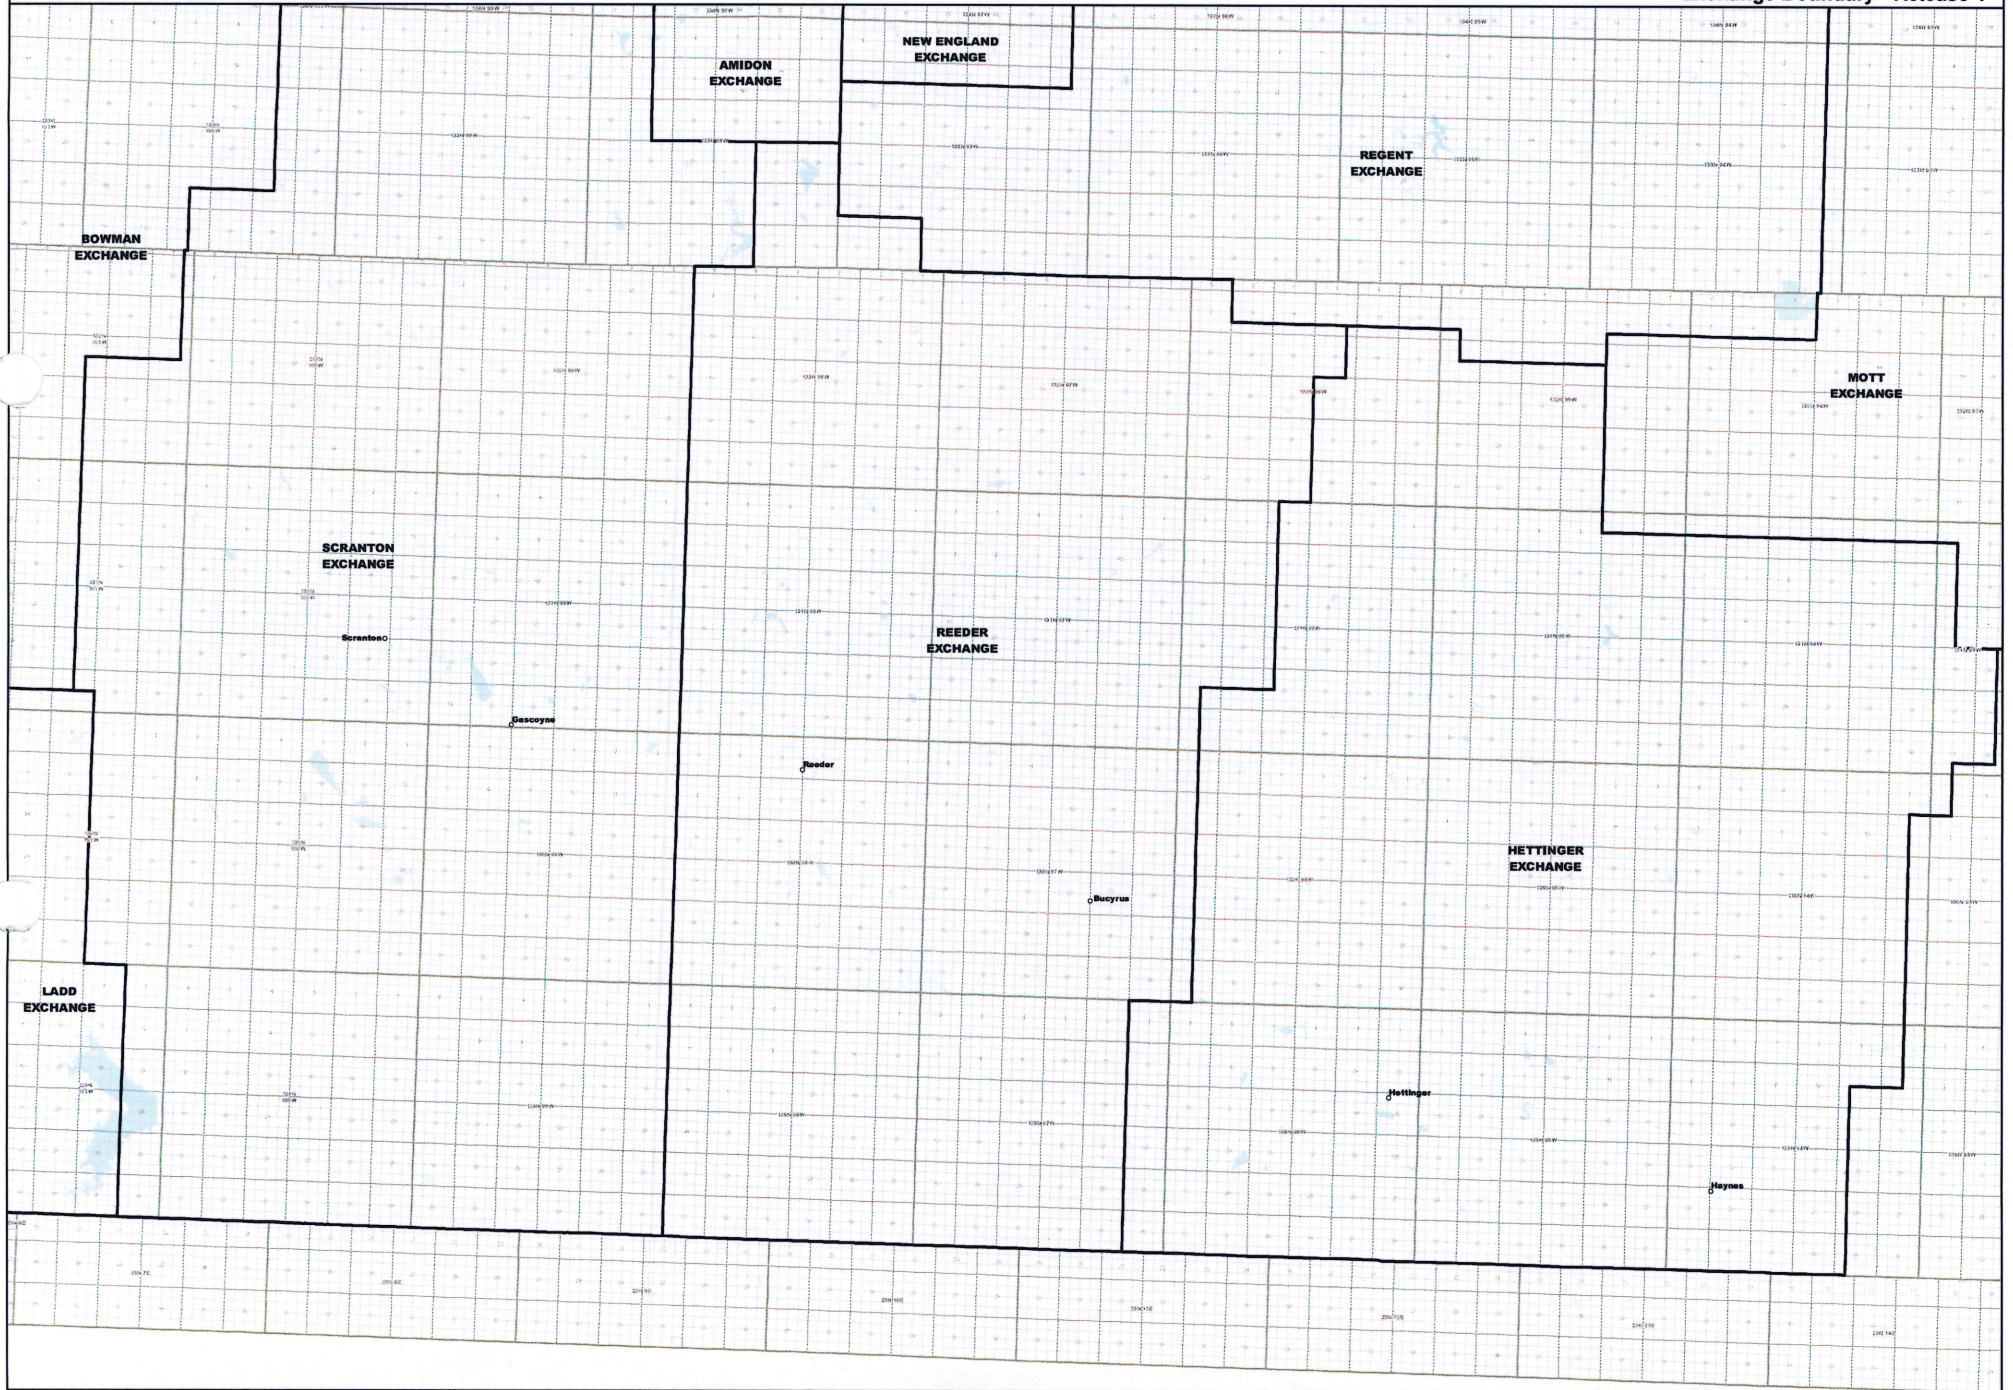

Date: 5/22/2013

Page 12 of 18

— Exchange Boundary - Release 1

**NORTH DAKOTA EXCHANGE BOUNDARY MAP**  
**CONSOLIDATED TELCOM**  
**REEDER EXCHANGE**

Date: 5/22/2013

Page 13 of 18

— Exchange Boundary - Release 1