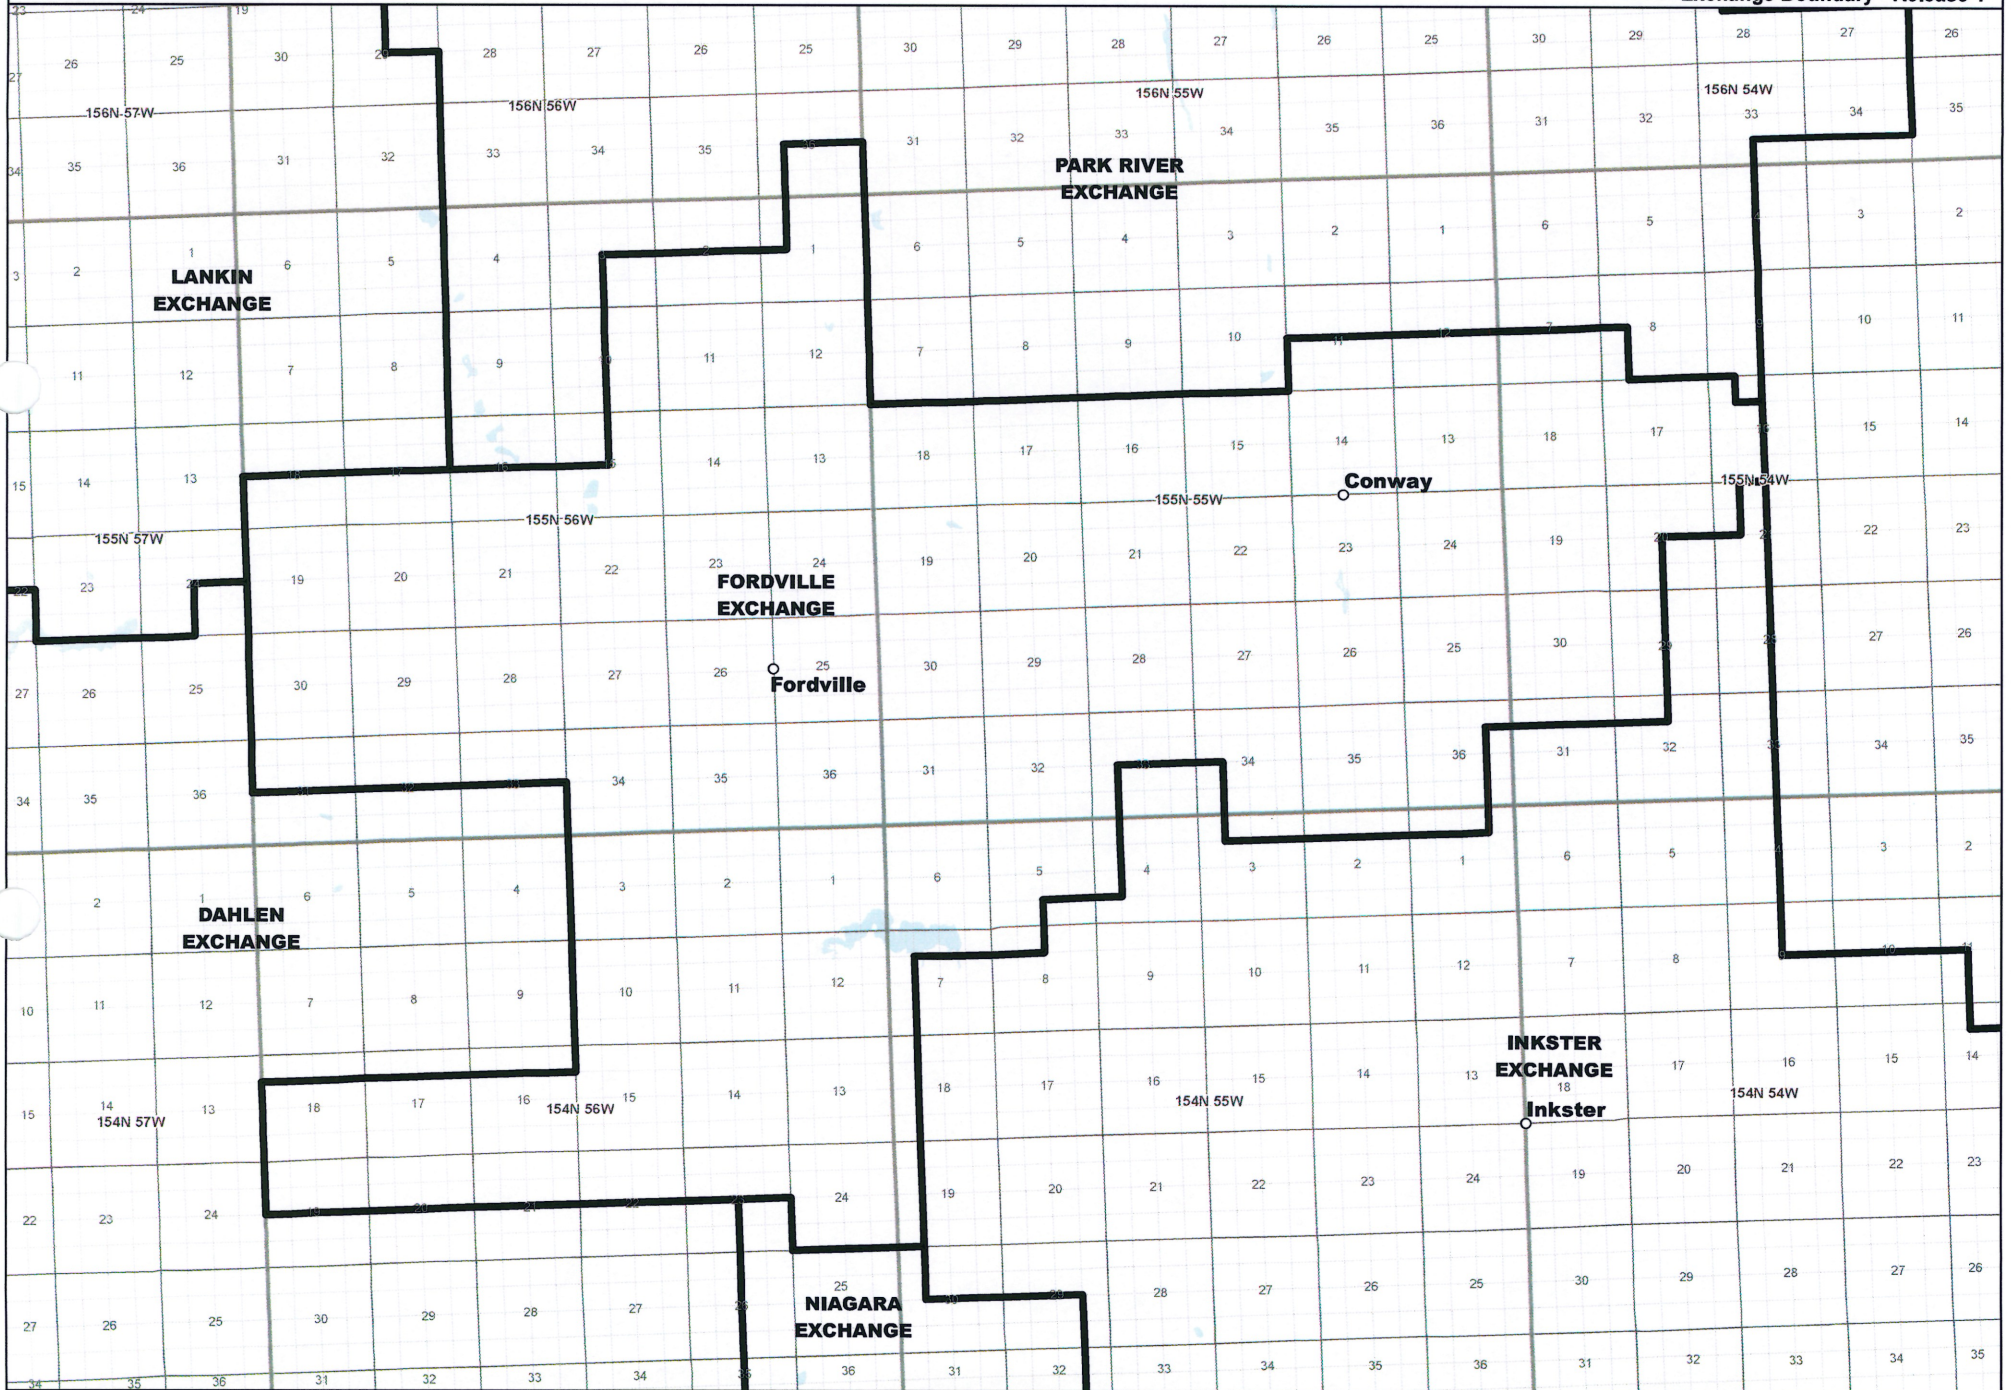

NORTH DAKOTA EXCHANGE BOUNDARY MAP
POLAR COMMUNICATIONS MUTUAL AID CORPORATION
EDMORE EXCHANGE

Date: 5/22/2013

Page 10 of 27

— Exchange Boundary - Release 1

NORTH DAKOTA EXCHANGE BOUNDARY MAP
POLAR COMMUNICATIONS MUTUAL AID CORPORATION
FAIRDALE EXCHANGE

— Exchange Boundary - Release 1

NORTH DAKOTA EXCHANGE BOUNDARY MAP
POLAR COMMUNICATIONS MUTUAL AID CORPORATION
FORDVILLE EXCHANGE

— Exchange Boundary - Release 1

NORTH DAKOTA EXCHANGE BOUNDARY MAP
POLAR COMMUNICATIONS MUTUAL AID CORPORATION
GALESBURG EXCHANGE