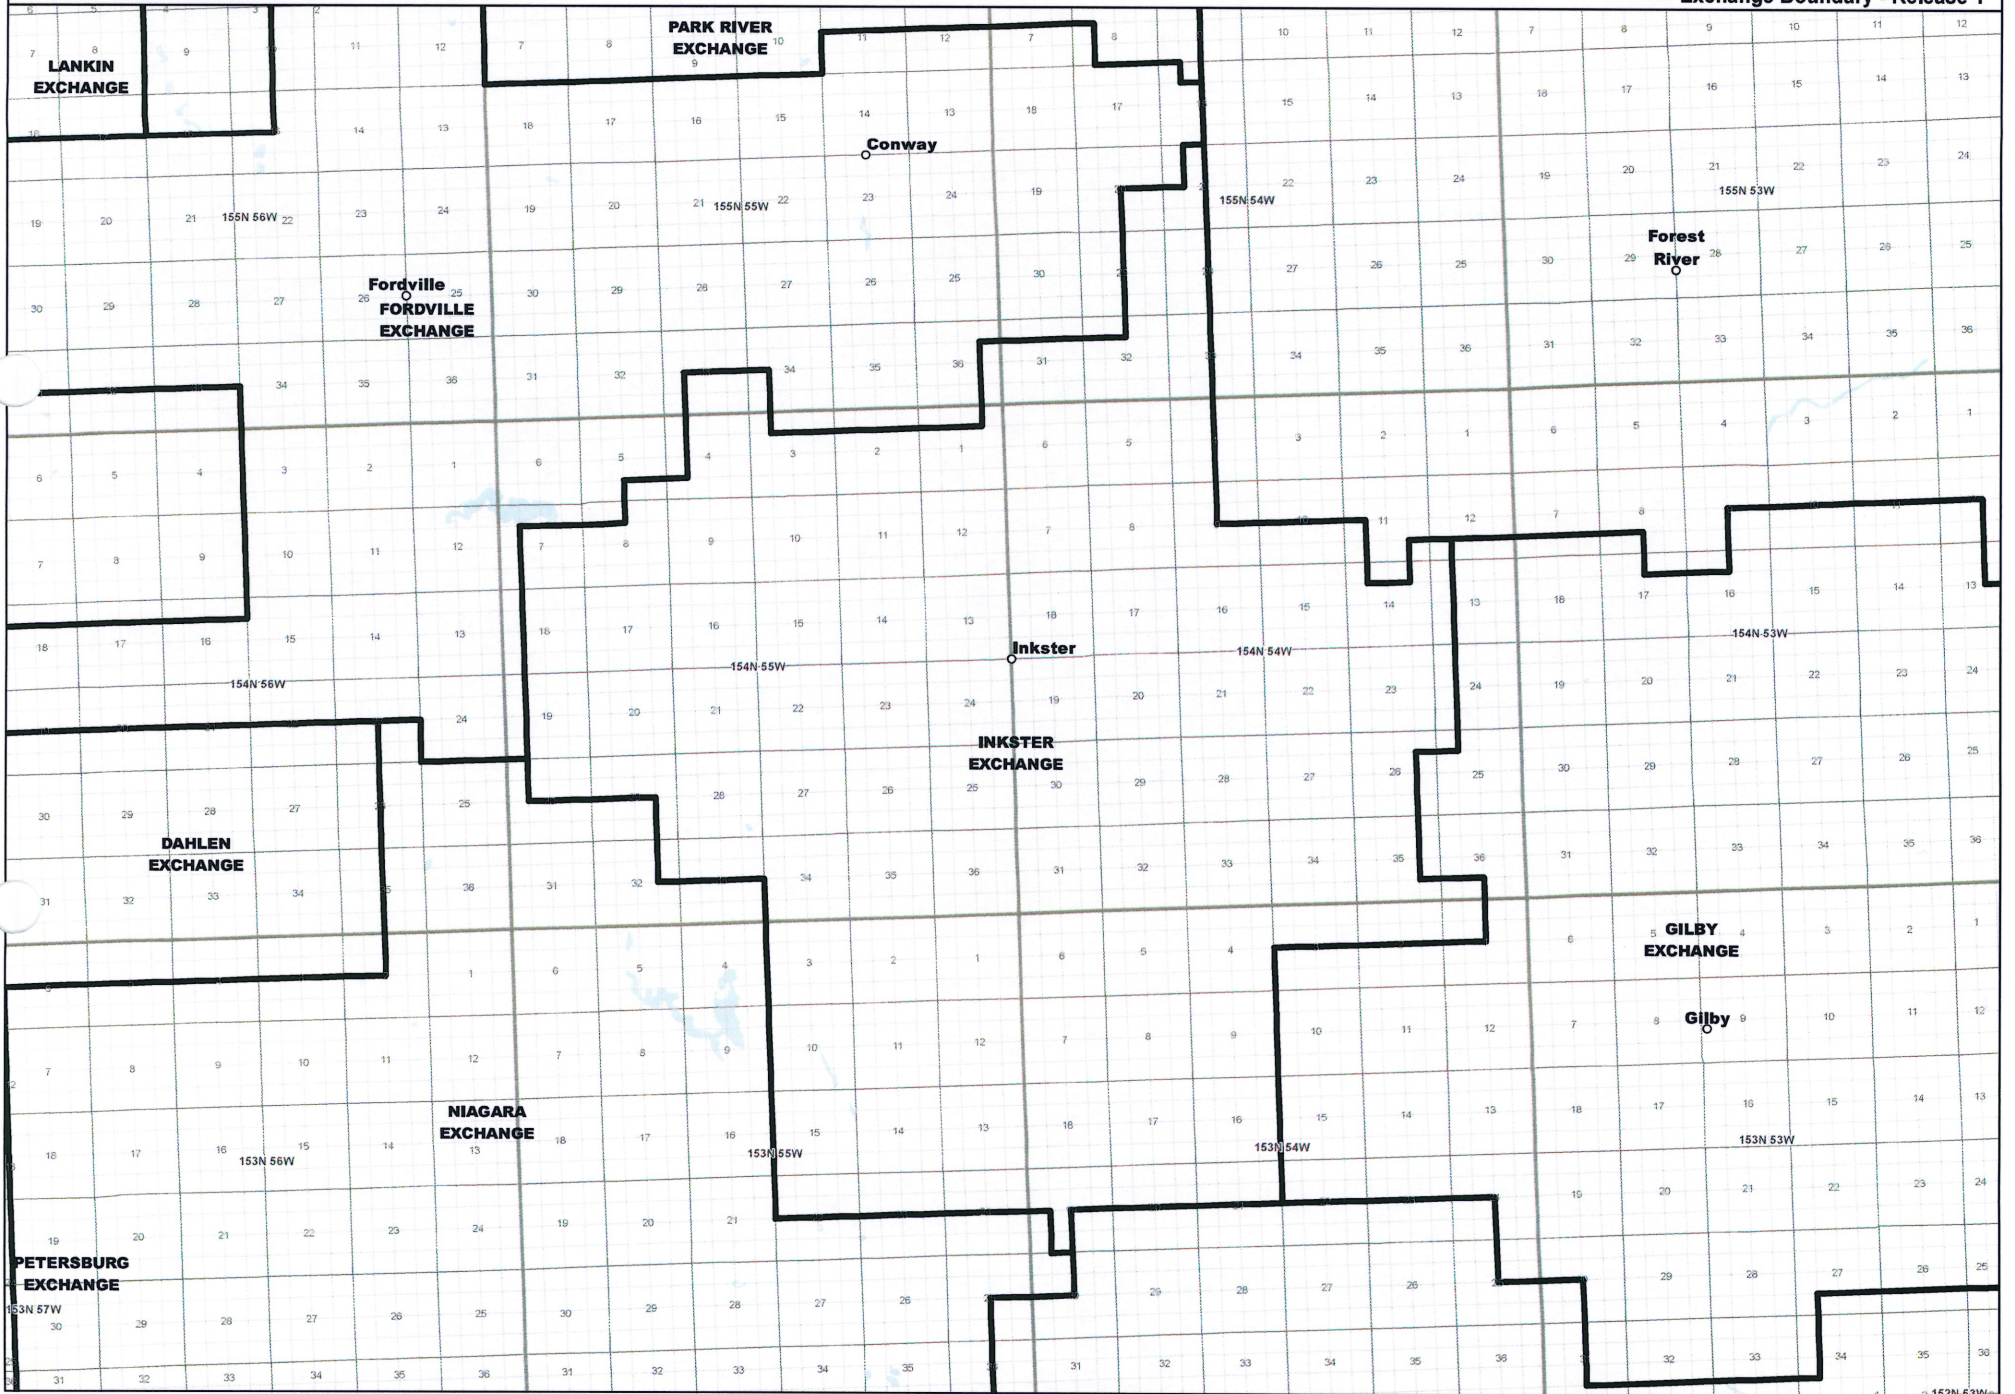

NORTH DAKOTA EXCHANGE BOUNDARY MAP
POLAR COMMUNICATIONS MUTUAL AID CORPORATION
INKSTER EXCHANGE

Date: 5/22/2013

Page 17 of 27

— Exchange Boundary - Release 1