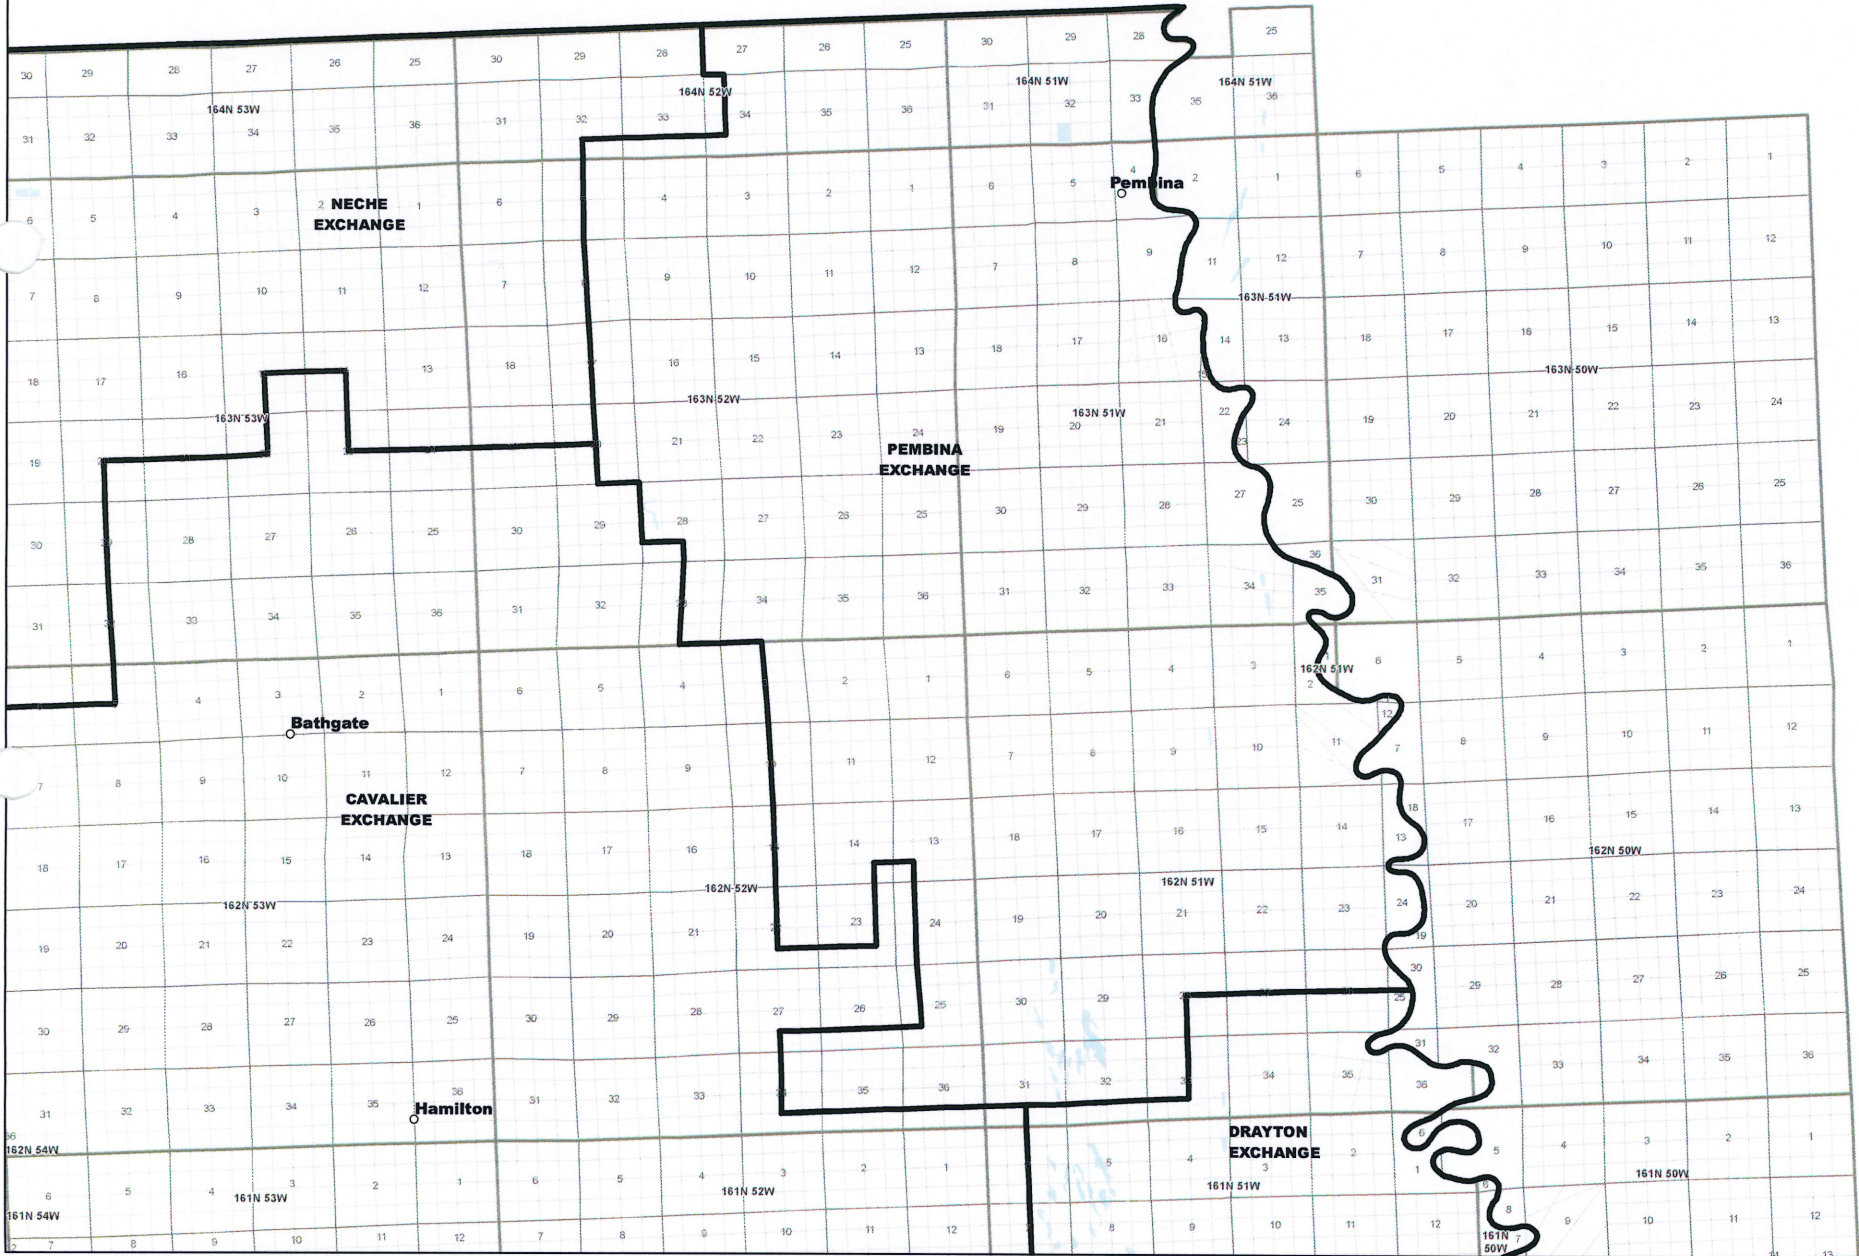

NORTH DAKOTA EXCHANGE BOUNDARY MAP
POLAR COMMUNICATIONS MUTUAL AID CORPORATION
PEMBINA EXCHANGE

Date: 5/22/2013

Page 25 of 27

— Exchange Boundary - Release 1