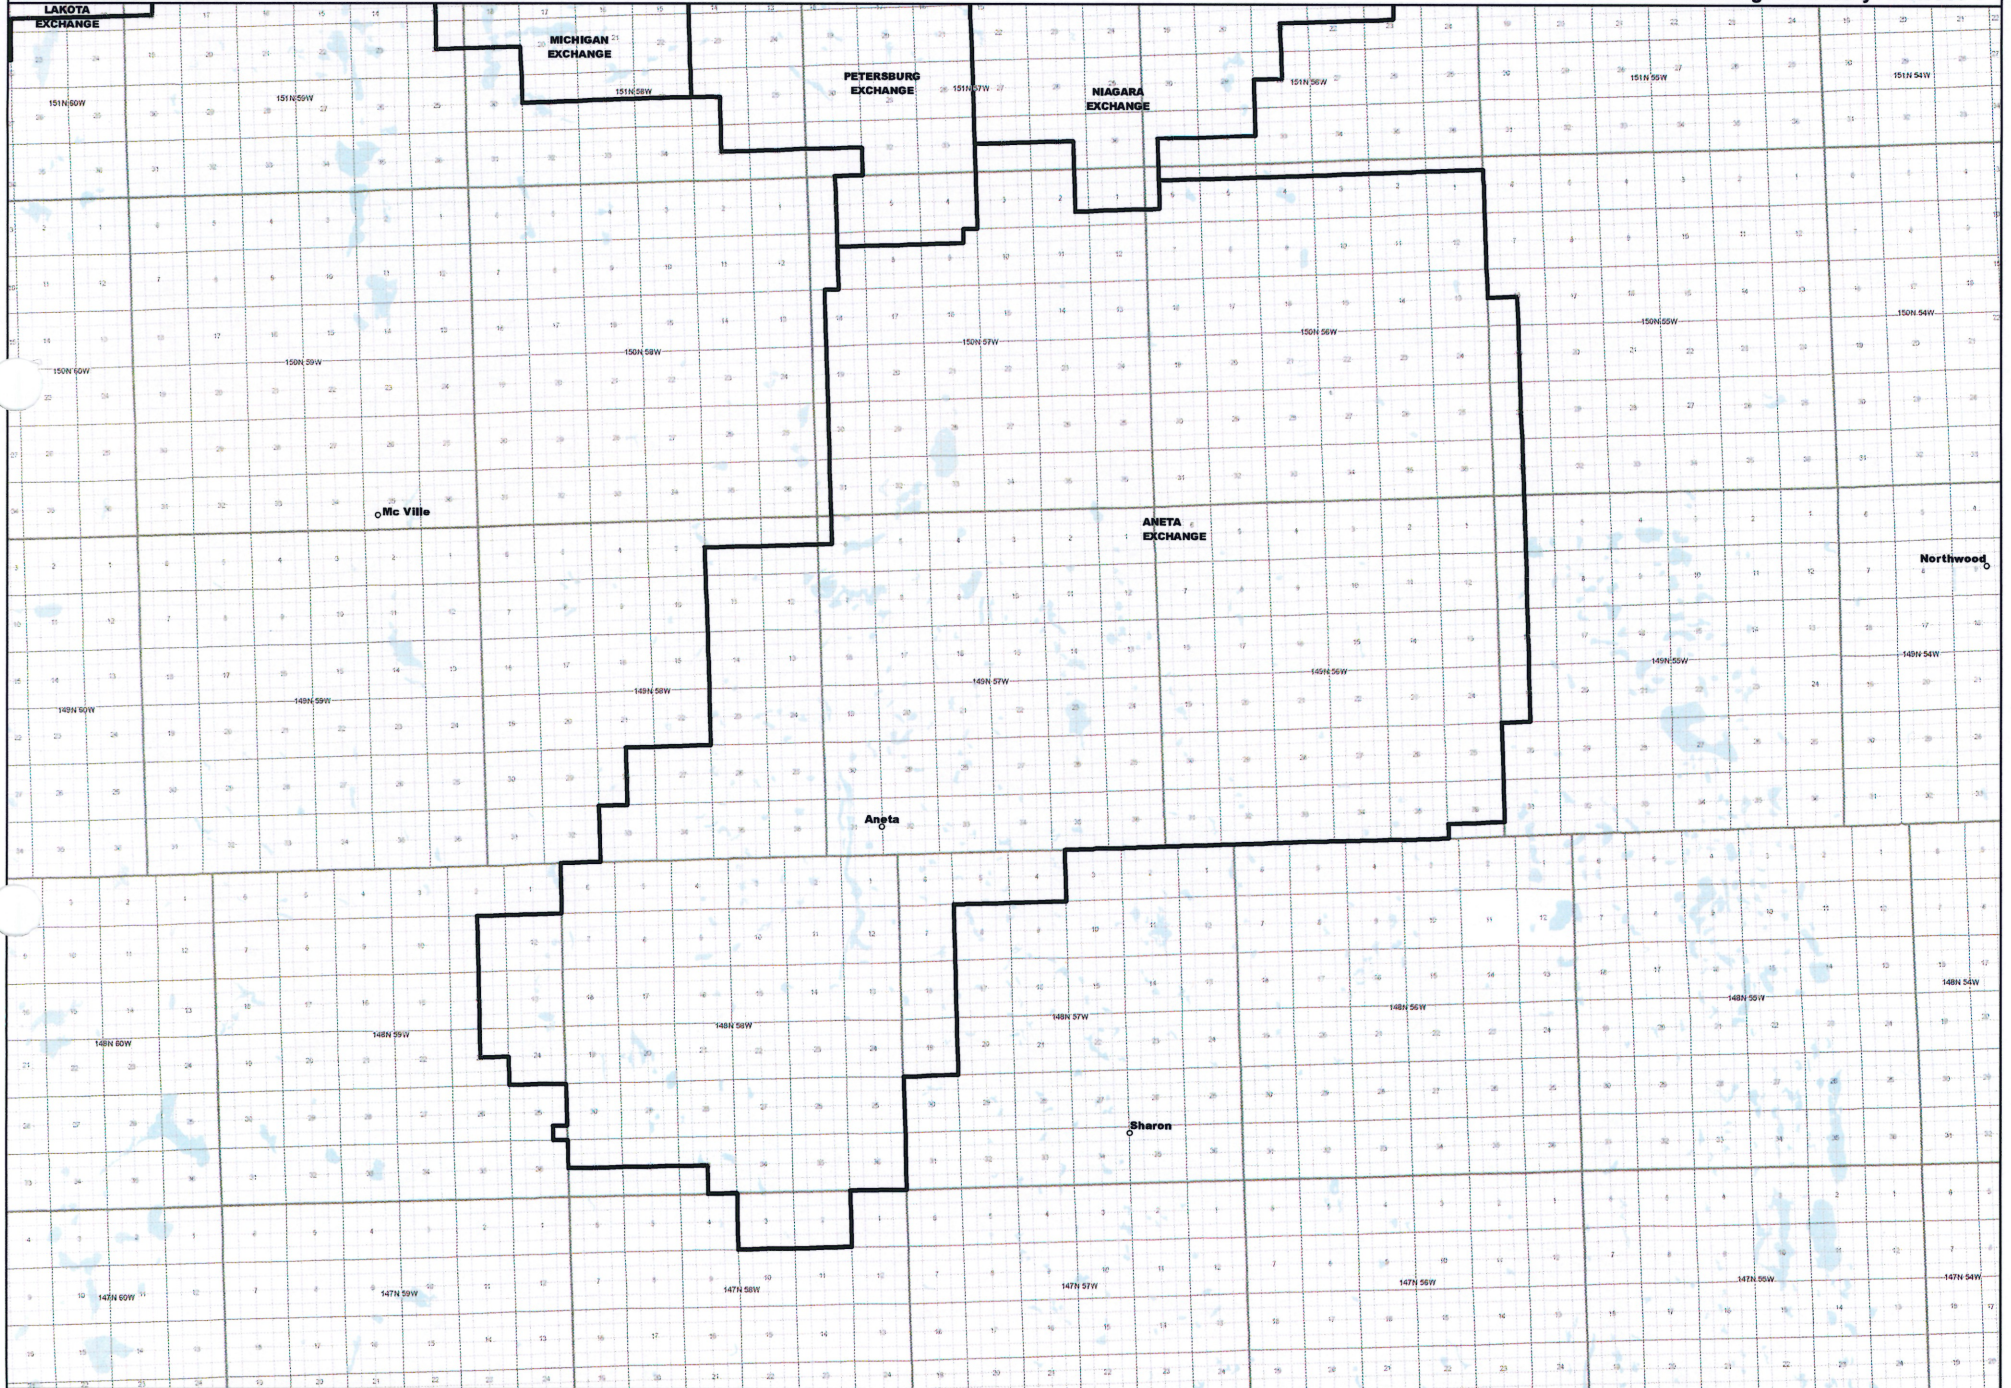

4

FORDVILLE
EXCHANGE

Polar Communications Mutual Aid Corporation

NORTH DAKOTA EXCHANGE BOUNDARY MAP
POLAR COMMUNICATIONS MUTUAL AID CORPORATION
ANETA EXCHANGE

Date: 5/22/2013

Page 2 of 27

— Exchange Boundary - Release 1

NORTH DAKOTA EXCHANGE BOUNDARY MAP
POLAR COMMUNICATIONS MUTUAL AID CORPORATION
BROCKET EXCHANGE

Date: 5/22/2013

Page 4 of 27

— Exchange Boundary - Release 1

NORTH DAKOTA EXCHANGE BOUNDARY MAP
POLAR COMMUNICATIONS MUTUAL AID CORPORATION
CAVALIER EXCHANGE