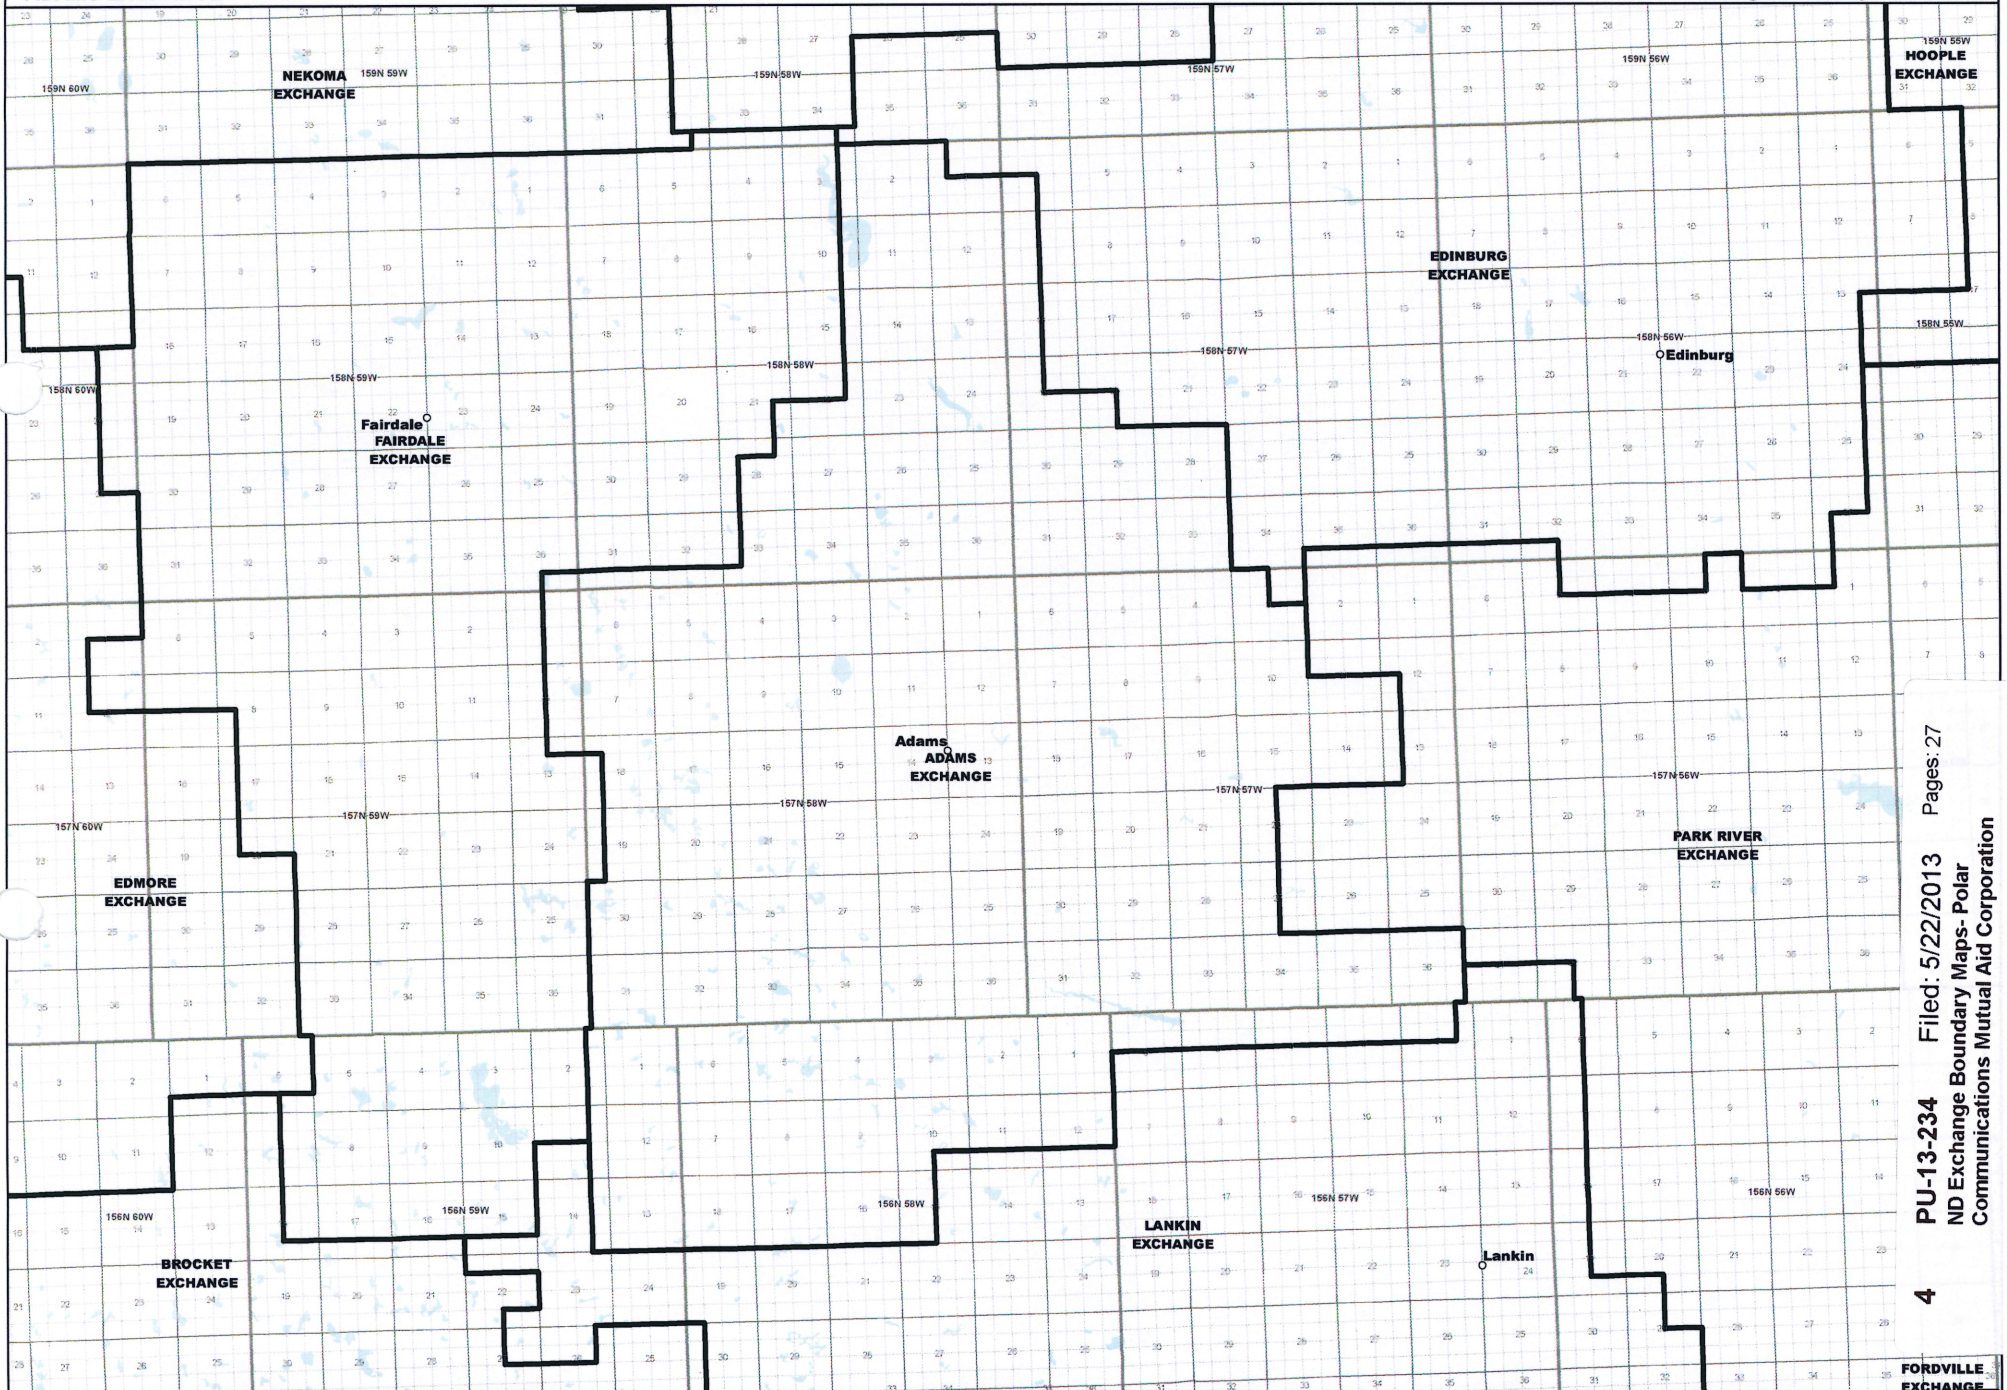

NORTH DAKOTA EXCHANGE BOUNDARY MAP
POLAR COMMUNICATIONS MUTUAL AID CORPORATION
ADAMS EXCHANGE

Date: 5/22/2013

Page 1 of 27

— Exchange Boundary - Release 1

PU-13-234 Filed: 5/22/2013 Pages: 27
ND Exchange Boundary Maps- Polar
Communications Mutual Aid Corporation

4

FORDVILLE
EXCHANGE

Polar Communications Mutual Aid Corporation

NORTH DAKOTA EXCHANGE BOUNDARY MAP
POLAR COMMUNICATIONS MUTUAL AID CORPORATION
ANETA EXCHANGE

Date: 5/22/2013

Page 2 of 27

— Exchange Boundary - Release 1