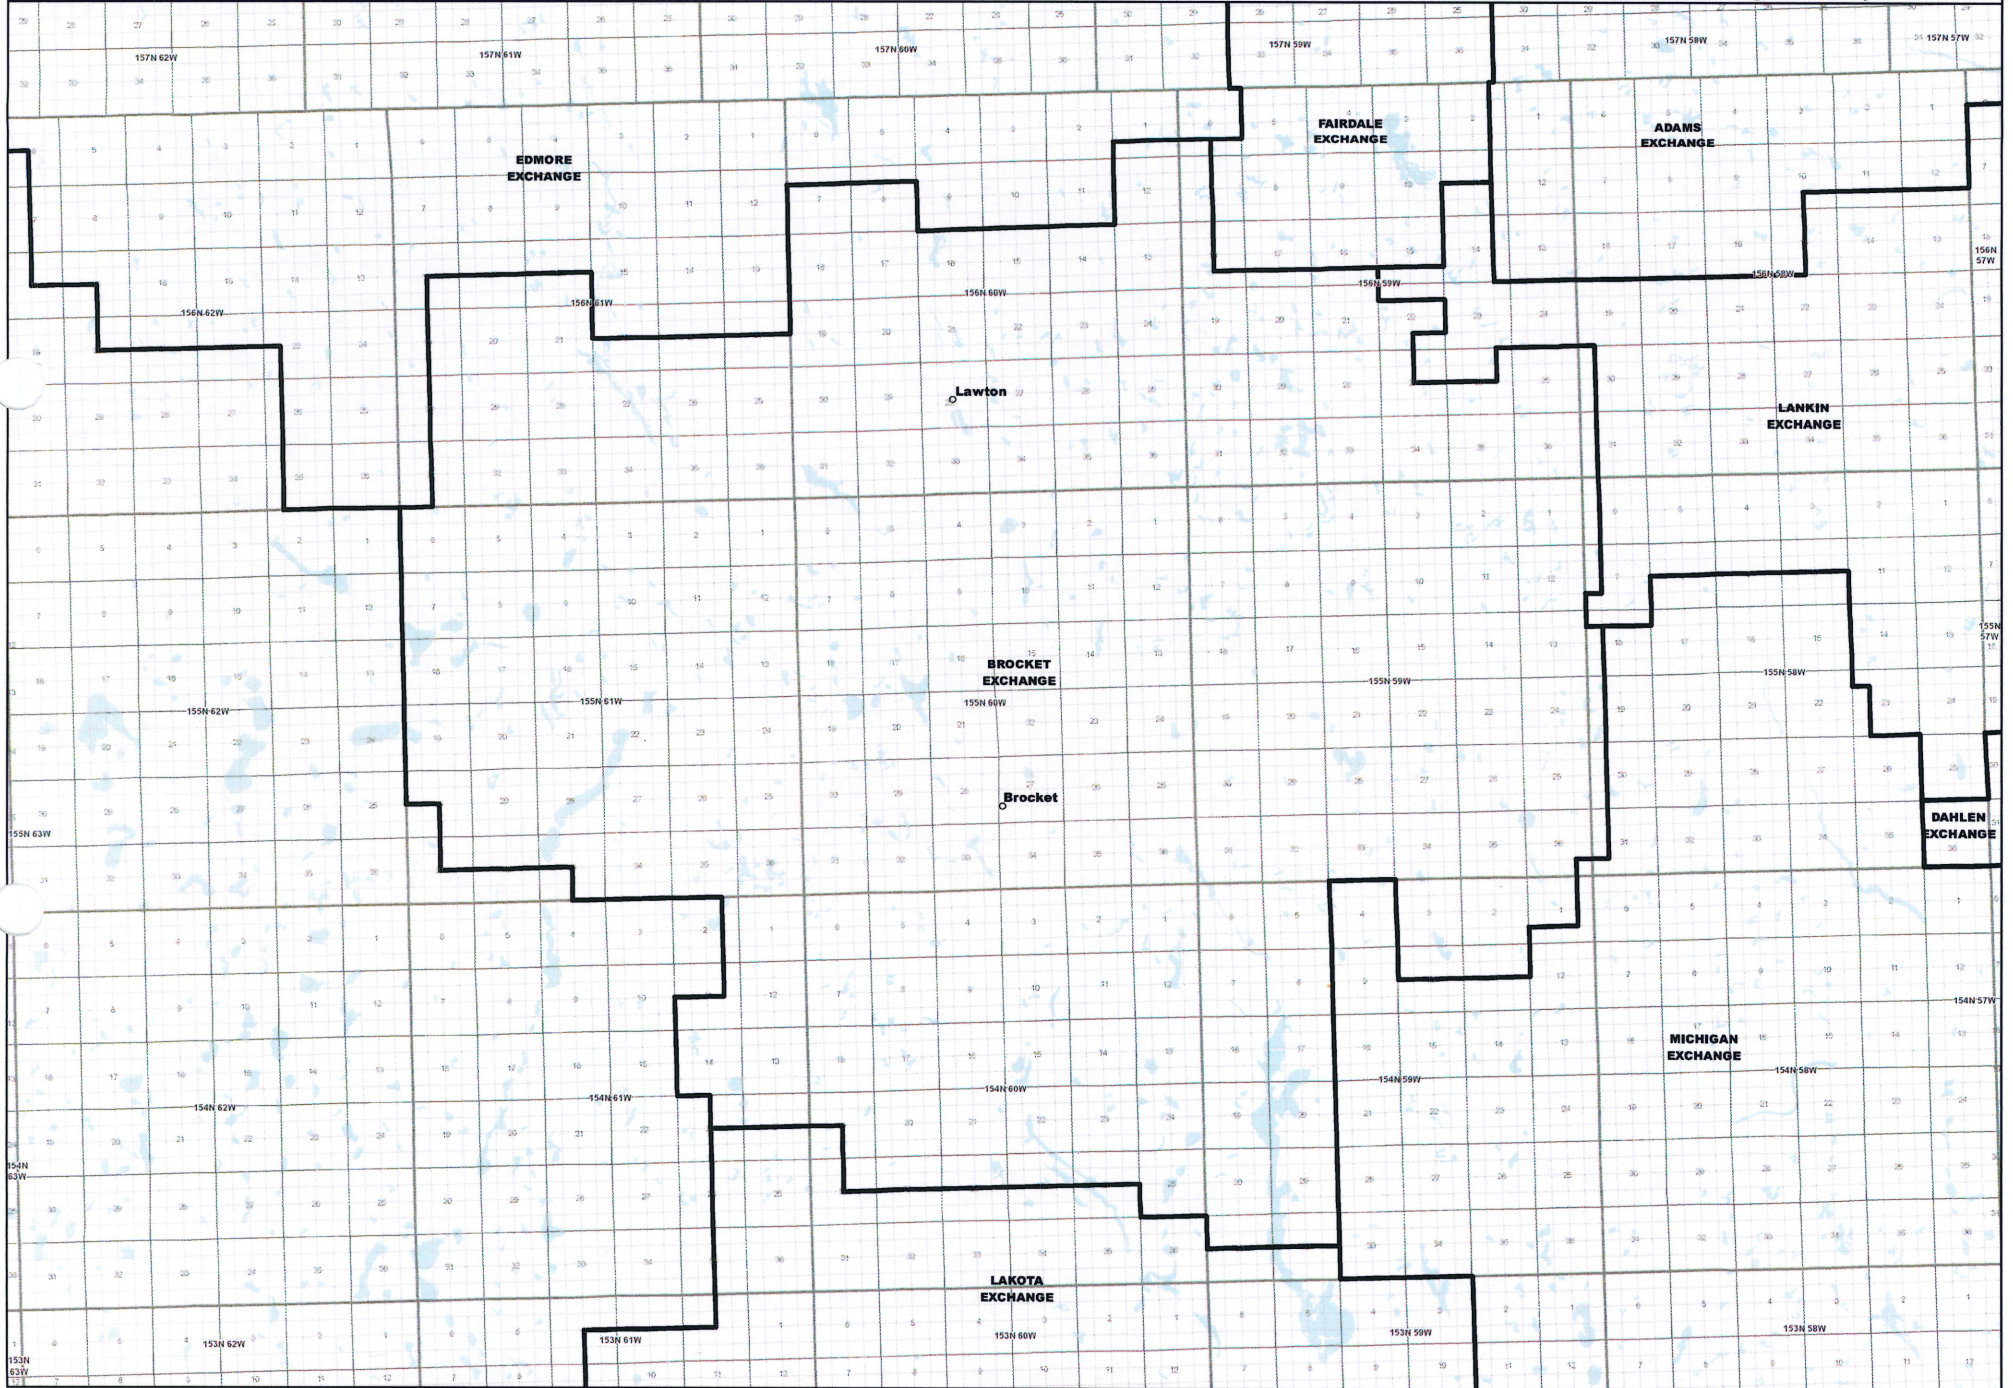

NORTH DAKOTA EXCHANGE BOUNDARY MAP
POLAR COMMUNICATIONS MUTUAL AID CORPORATION
BROCKET EXCHANGE

Date: 5/22/2013

Page 4 of 27

— Exchange Boundary - Release 1