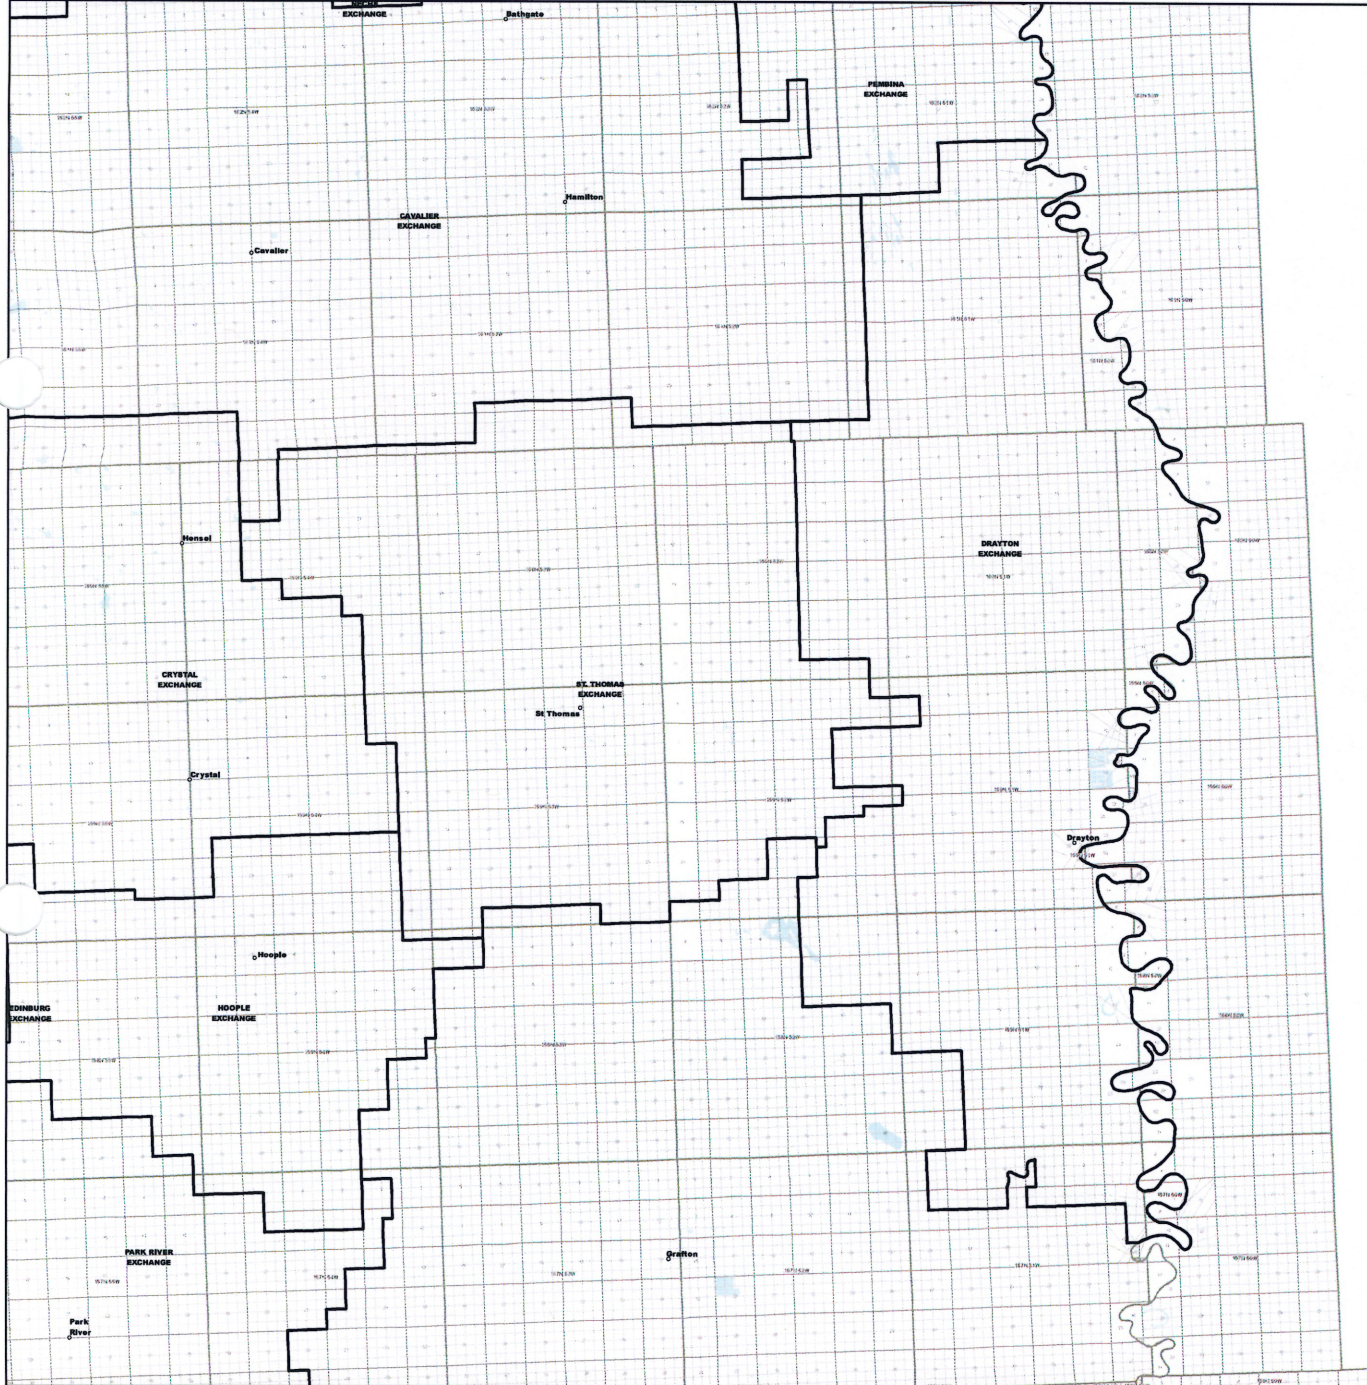

NORTH DAKOTA EXCHANGE BOUNDARY MAP
POLAR COMMUNICATIONS MUTUAL AID CORPORATION
DRAYTON EXCHANGE

Date: 5/22/2013

Page 8 of 27

— Exchange Boundary - Release 1