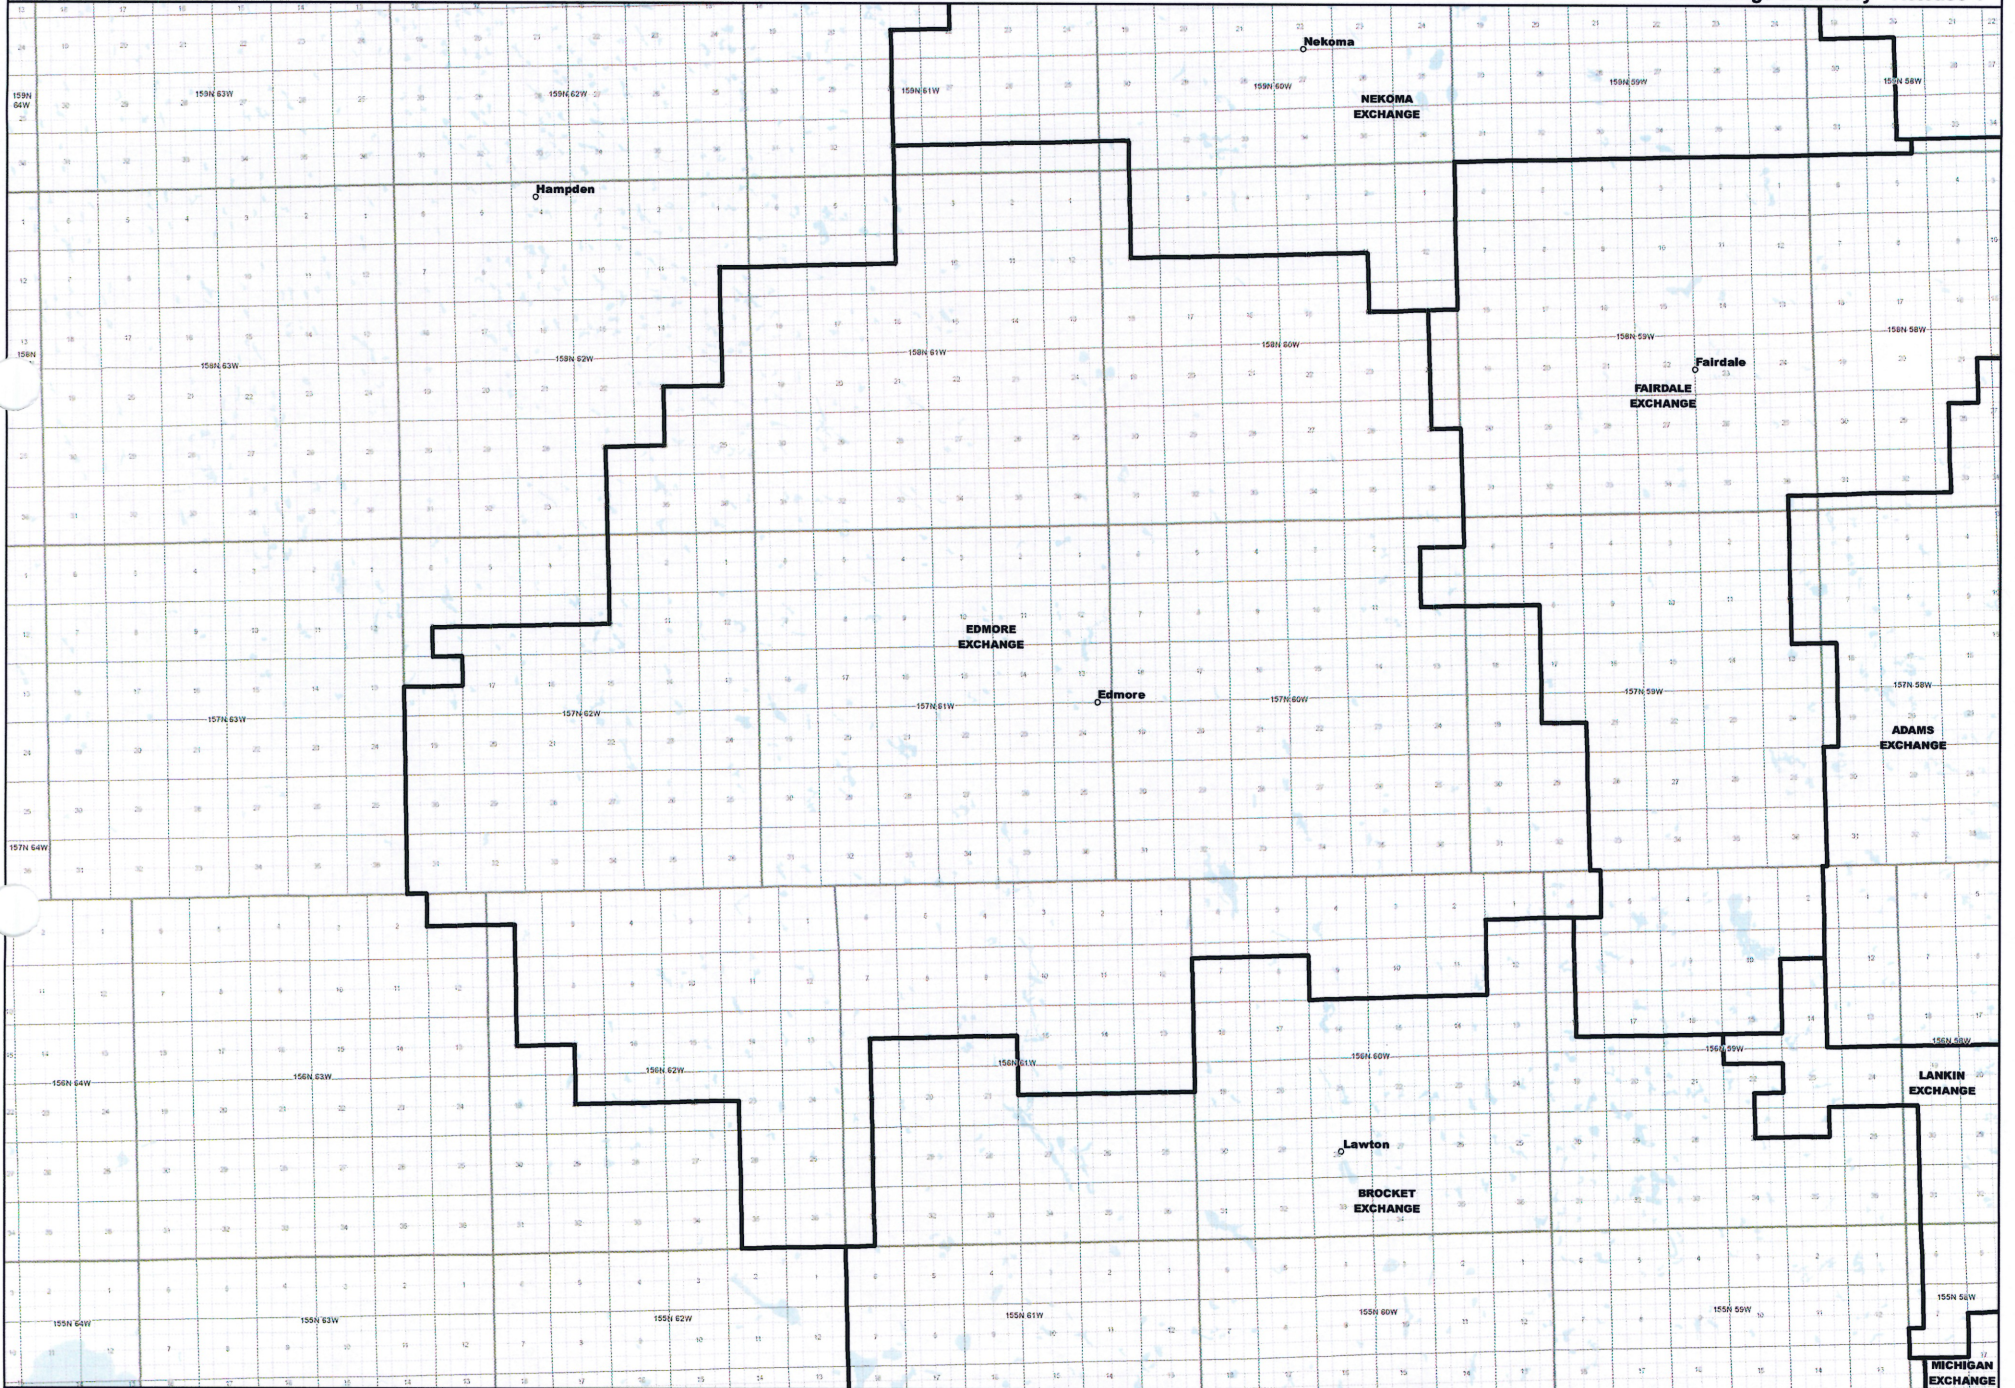

Date: 5/22/2013

Page 8 of 27

— Exchange Boundary - Release 1

NORTH DAKOTA EXCHANGE BOUNDARY MAP
POLAR COMMUNICATIONS MUTUAL AID CORPORATION
EDINBURG EXCHANGE

Date: 5/22/2013

Page 9 of 27

— Exchange Boundary - Release 1

NORTH DAKOTA EXCHANGE BOUNDARY MAP
POLAR COMMUNICATIONS MUTUAL AID CORPORATION
EDMORE EXCHANGE

Date: 5/22/2013

Page 10 of 27

— Exchange Boundary - Release 1

NORTH DAKOTA EXCHANGE BOUNDARY MAP
POLAR COMMUNICATIONS MUTUAL AID CORPORATION
FAIRDALE EXCHANGE