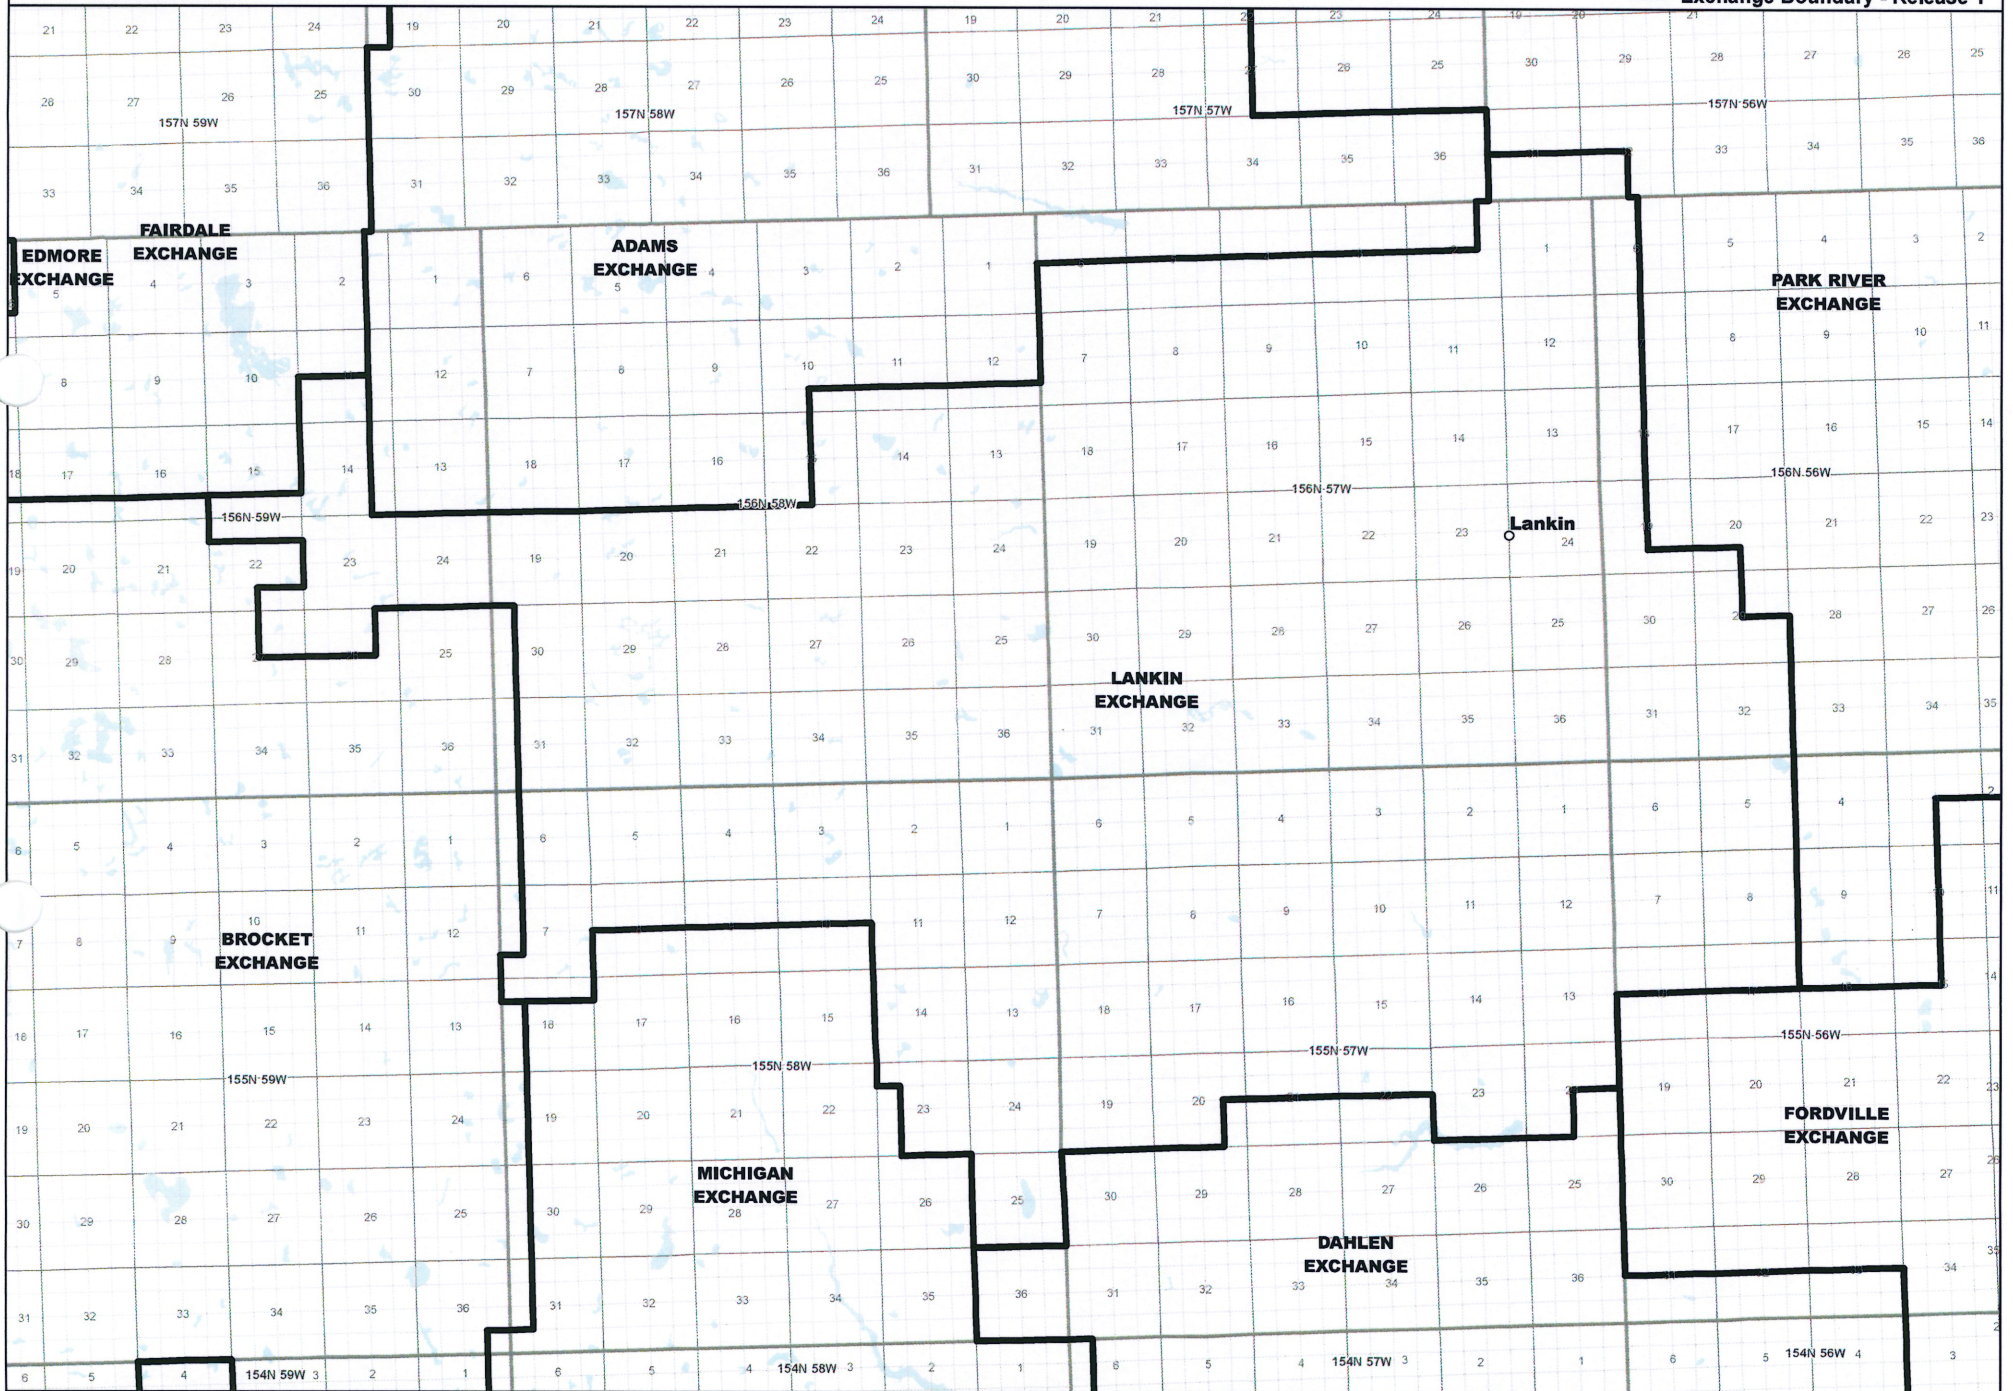

Date: 5/22/2013

Page 18 of 27

— Exchange Boundary - Release 1

NORTH DAKOTA EXCHANGE BOUNDARY MAP
POLAR COMMUNICATIONS MUTUAL AID CORPORATION
LANKIN EXCHANGE

Date: 5/22/2013

Page 19 of 27

— Exchange Boundary - Release 1