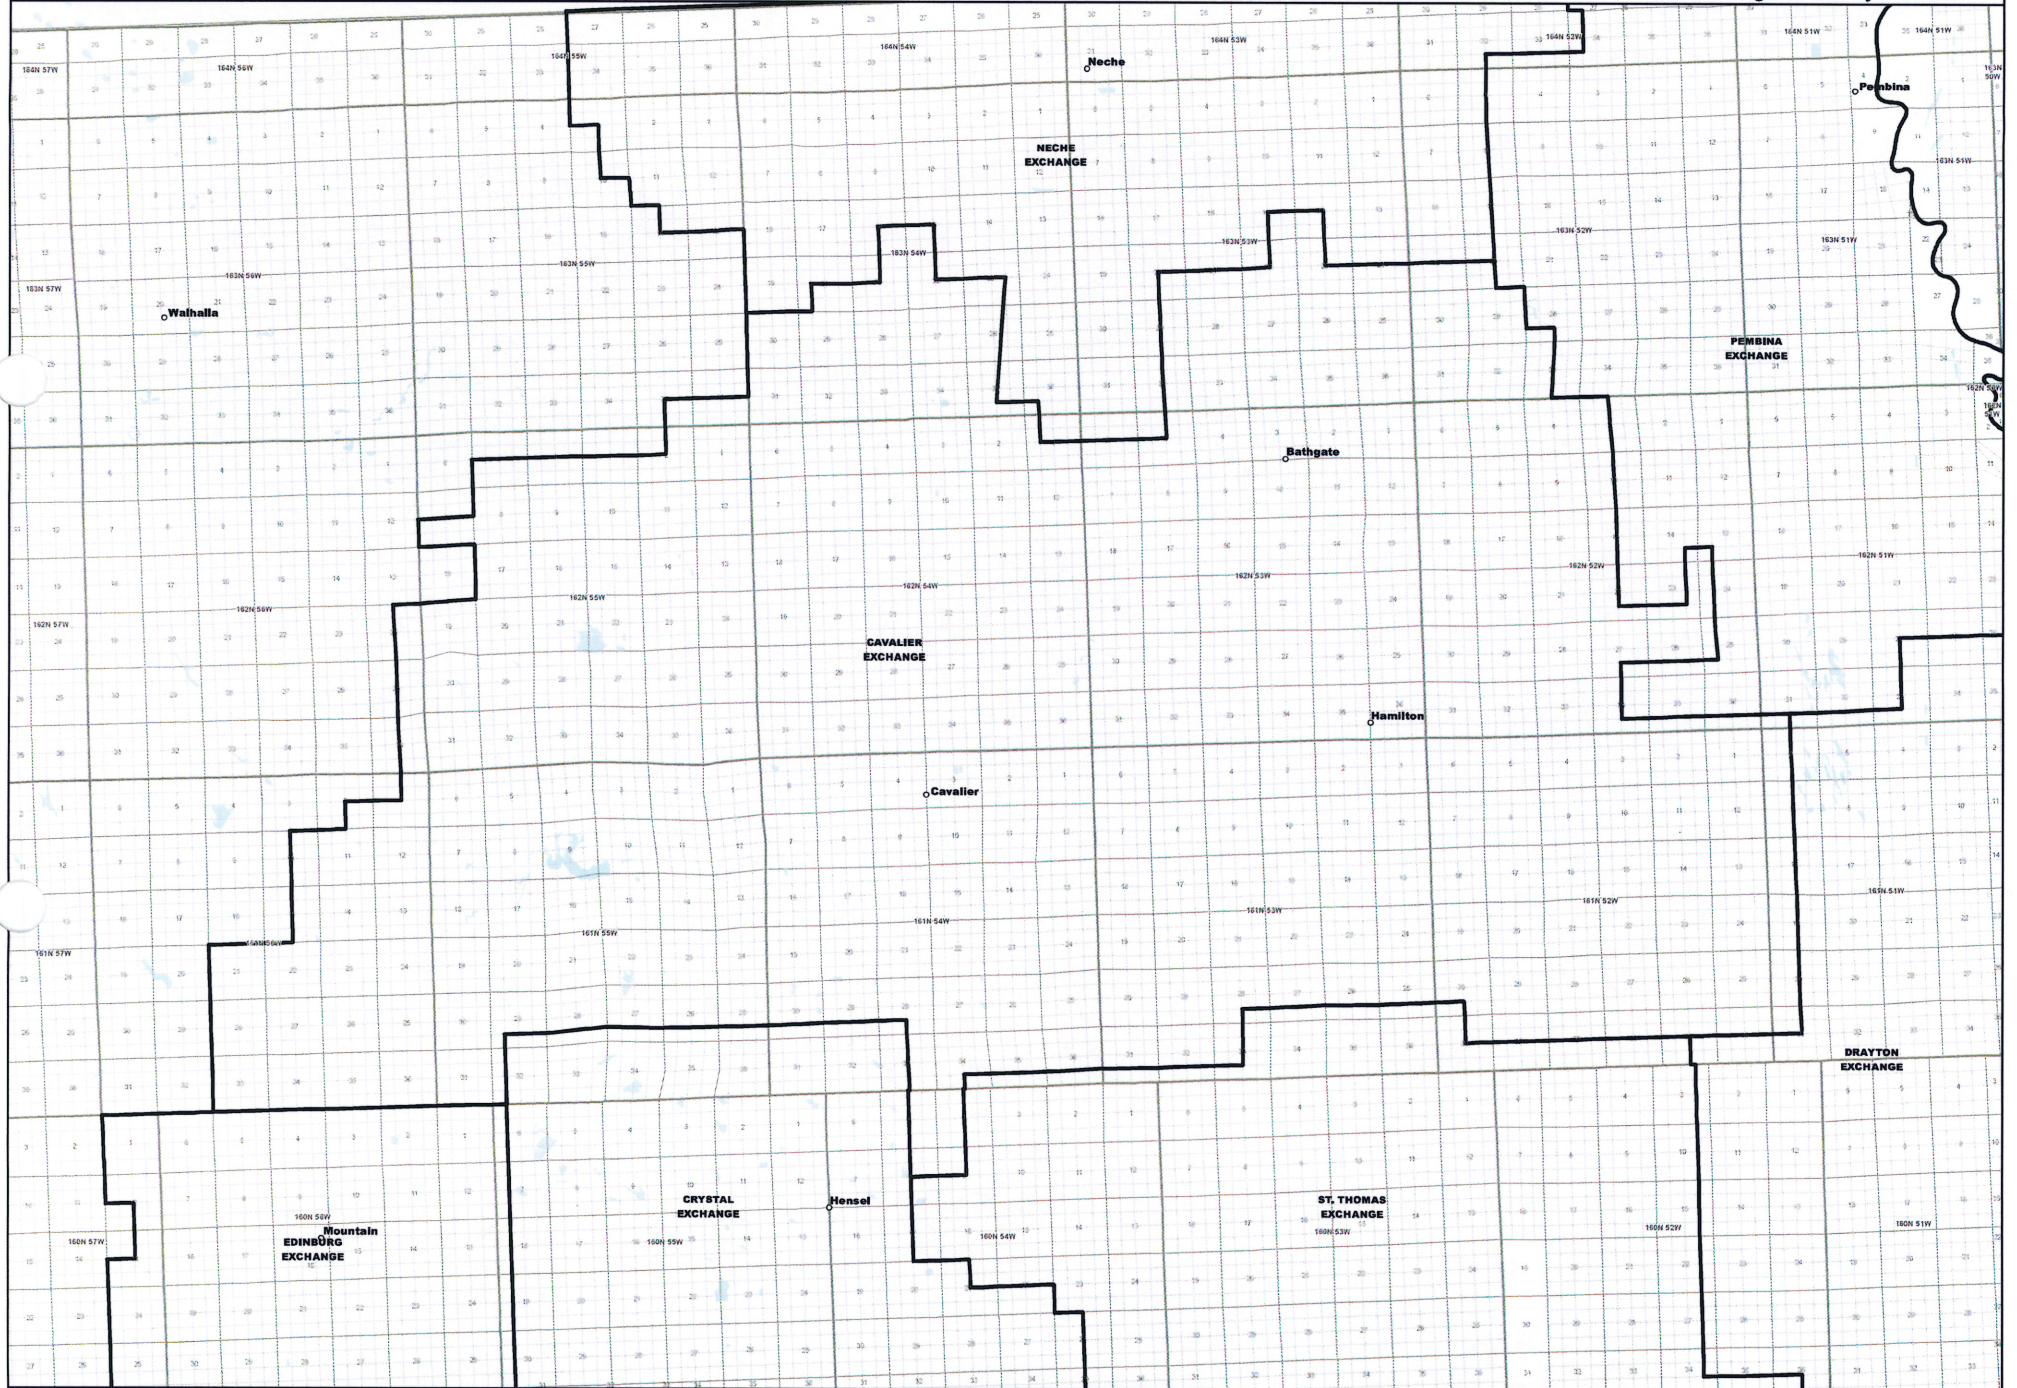

NORTH DAKOTA EXCHANGE BOUNDARY MAP
POLAR COMMUNICATIONS MUTUAL AID CORPORATION
CAVALIER EXCHANGE

Date: 5/22/2013

Page 5 of 27

— Exchange Boundary - Release 1