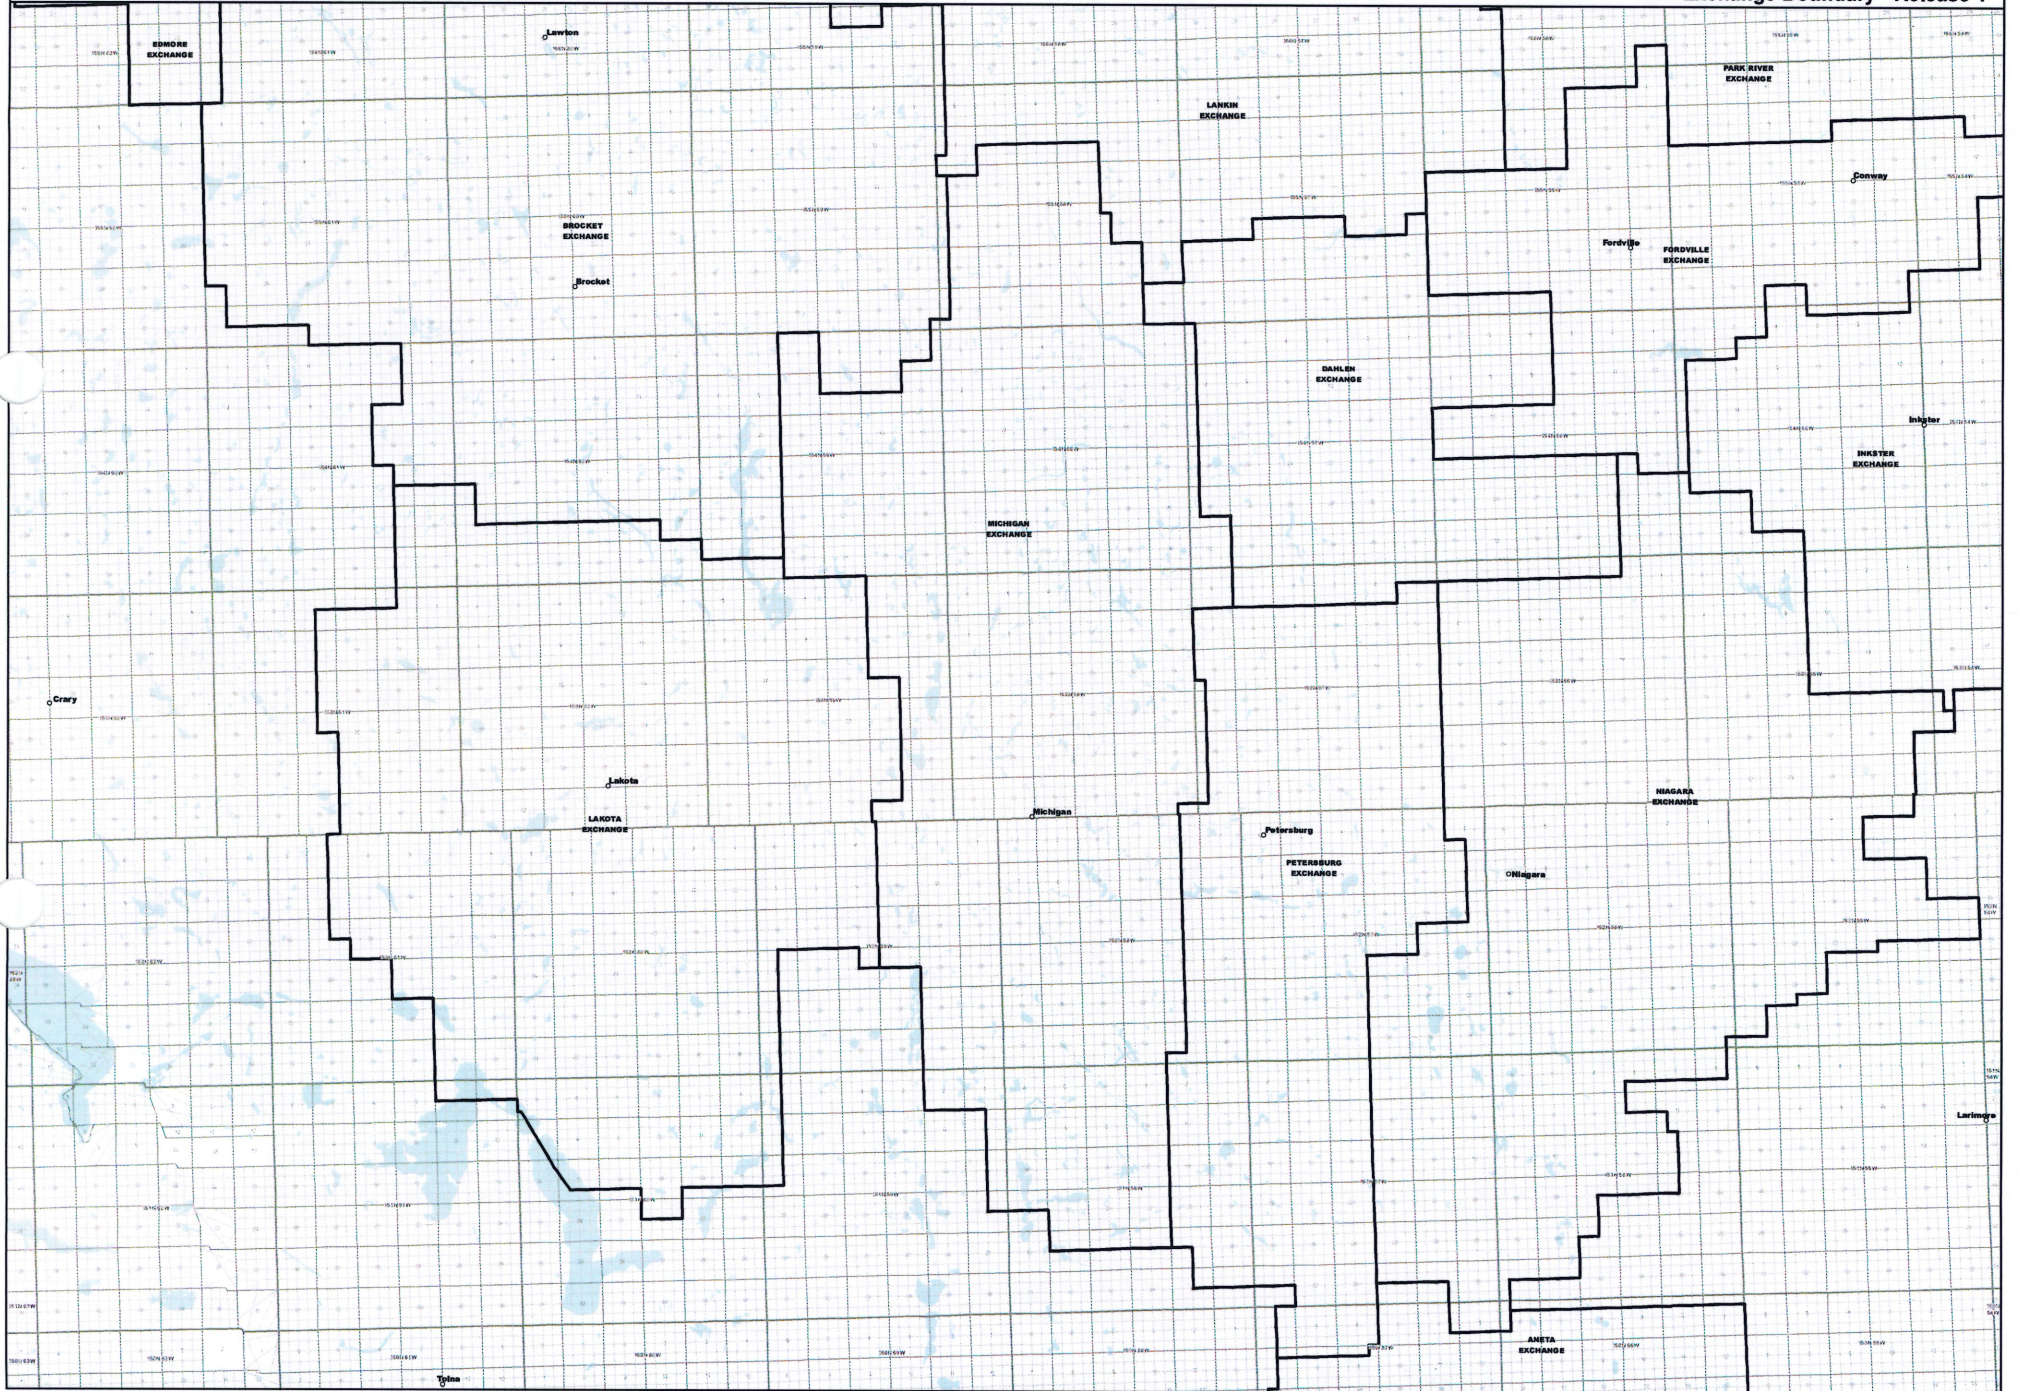

NORTH DAKOTA EXCHANGE BOUNDARY MAP
POLAR COMMUNICATIONS MUTUAL AID CORPORATION
MICHIGAN EXCHANGE

Date: 5/22/2013

Page 20 of 27

— Exchange Boundary - Release 1