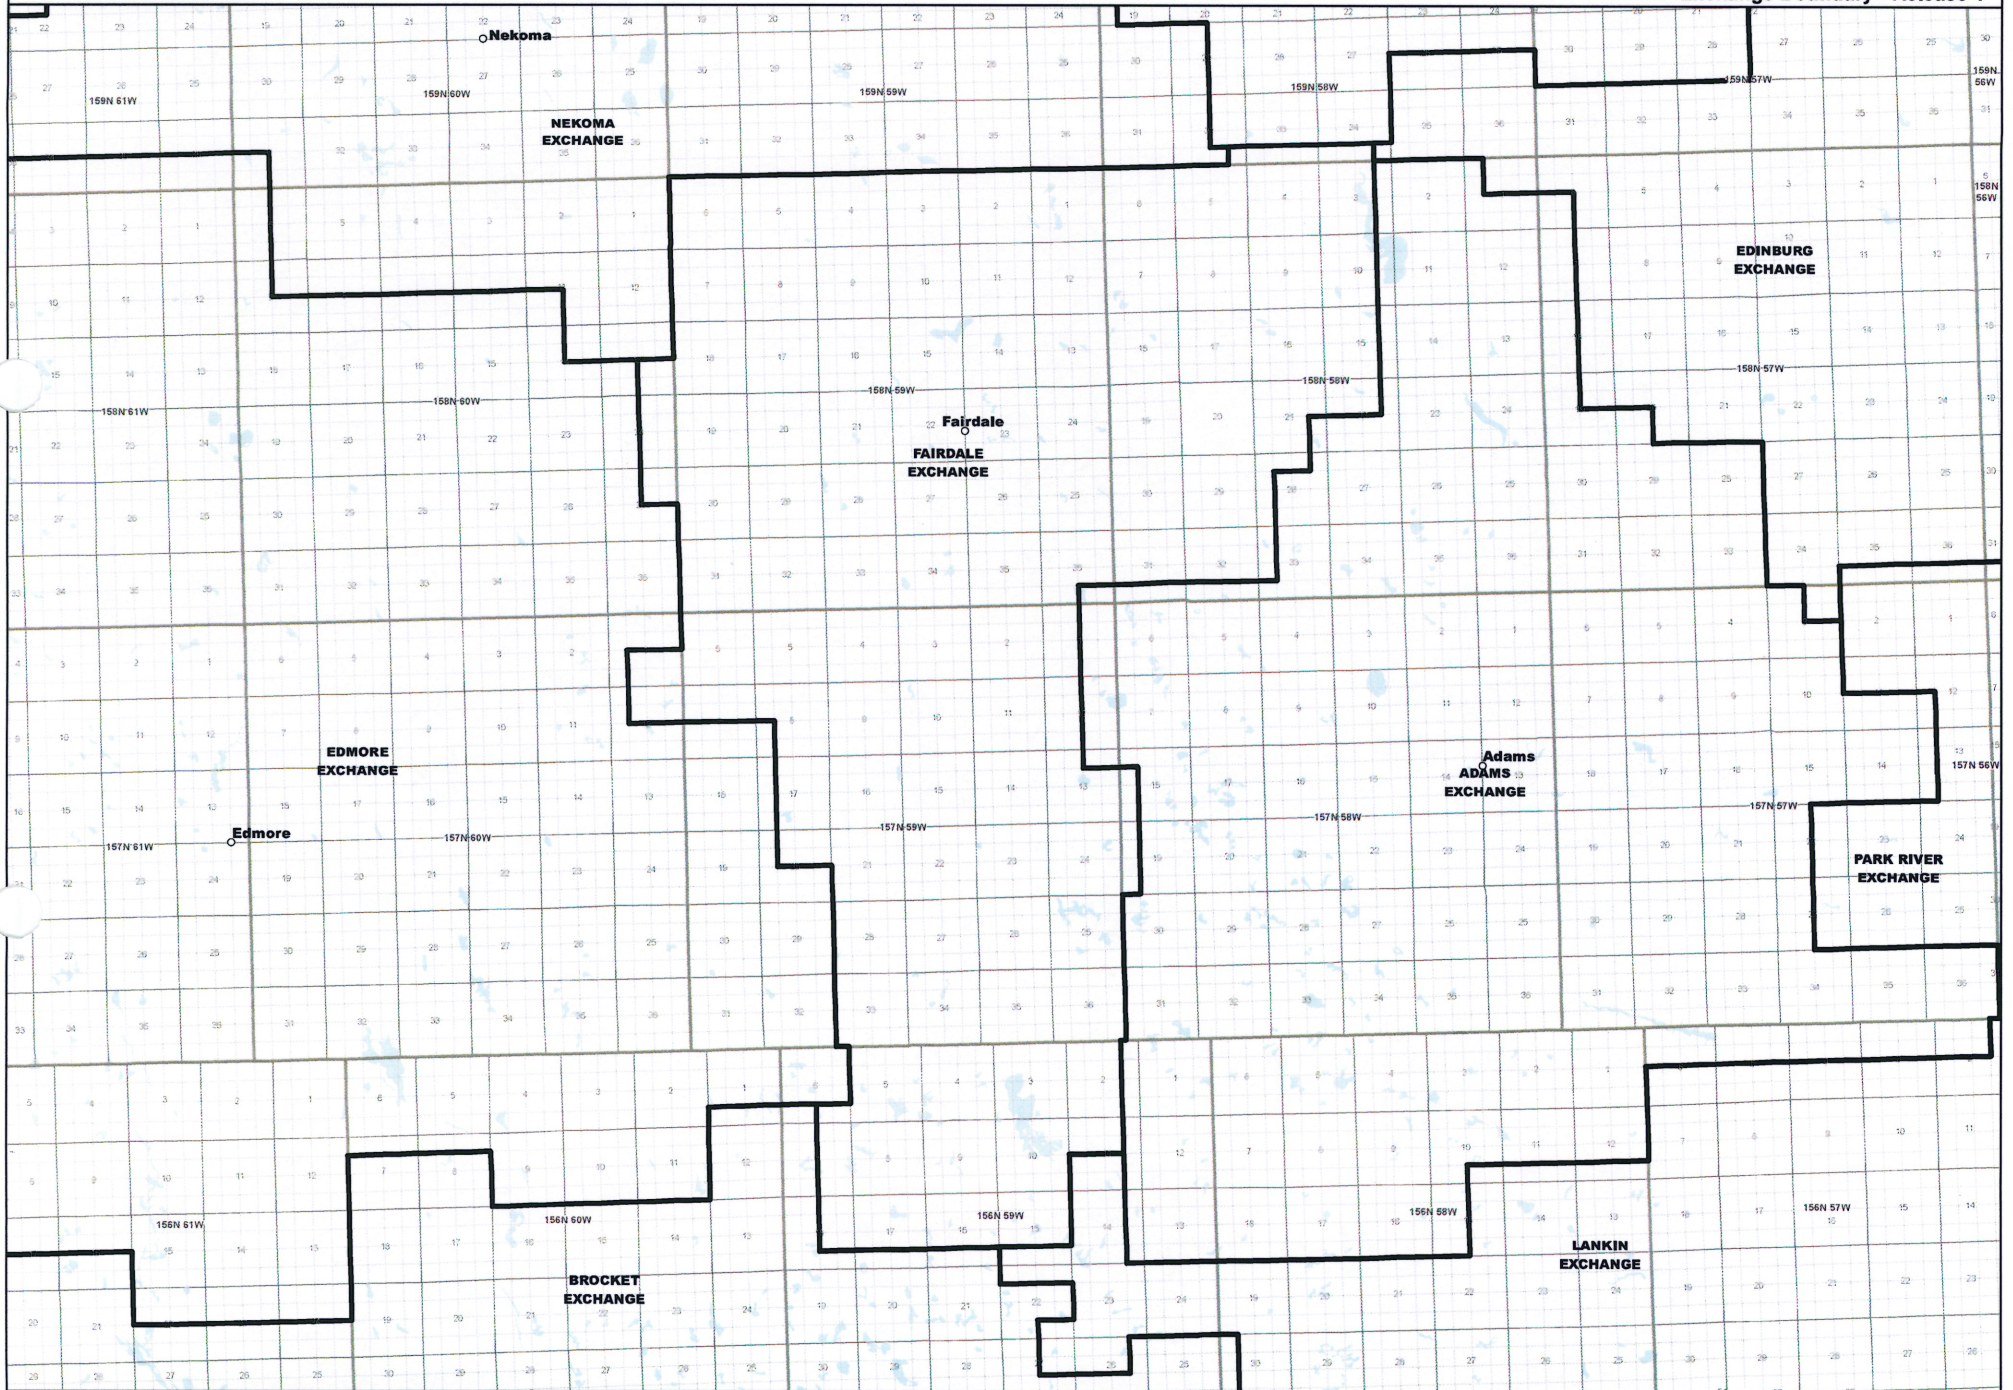

NORTH DAKOTA EXCHANGE BOUNDARY MAP
POLAR COMMUNICATIONS MUTUAL AID CORPORATION
EDMORE EXCHANGE

Date: 5/22/2013

Page 10 of 27

— Exchange Boundary - Release 1

NORTH DAKOTA EXCHANGE BOUNDARY MAP
POLAR COMMUNICATIONS MUTUAL AID CORPORATION
FAIRDALE EXCHANGE

— Exchange Boundary - Release 1

NORTH DAKOTA EXCHANGE BOUNDARY MAP
POLAR COMMUNICATIONS MUTUAL AID CORPORATION
FORDVILLE EXCHANGE

— Exchange Boundary - Release 1

NORTH DAKOTA EXCHANGE BOUNDARY MAP
POLAR COMMUNICATIONS MUTUAL AID CORPORATION
GALESBURG EXCHANGE