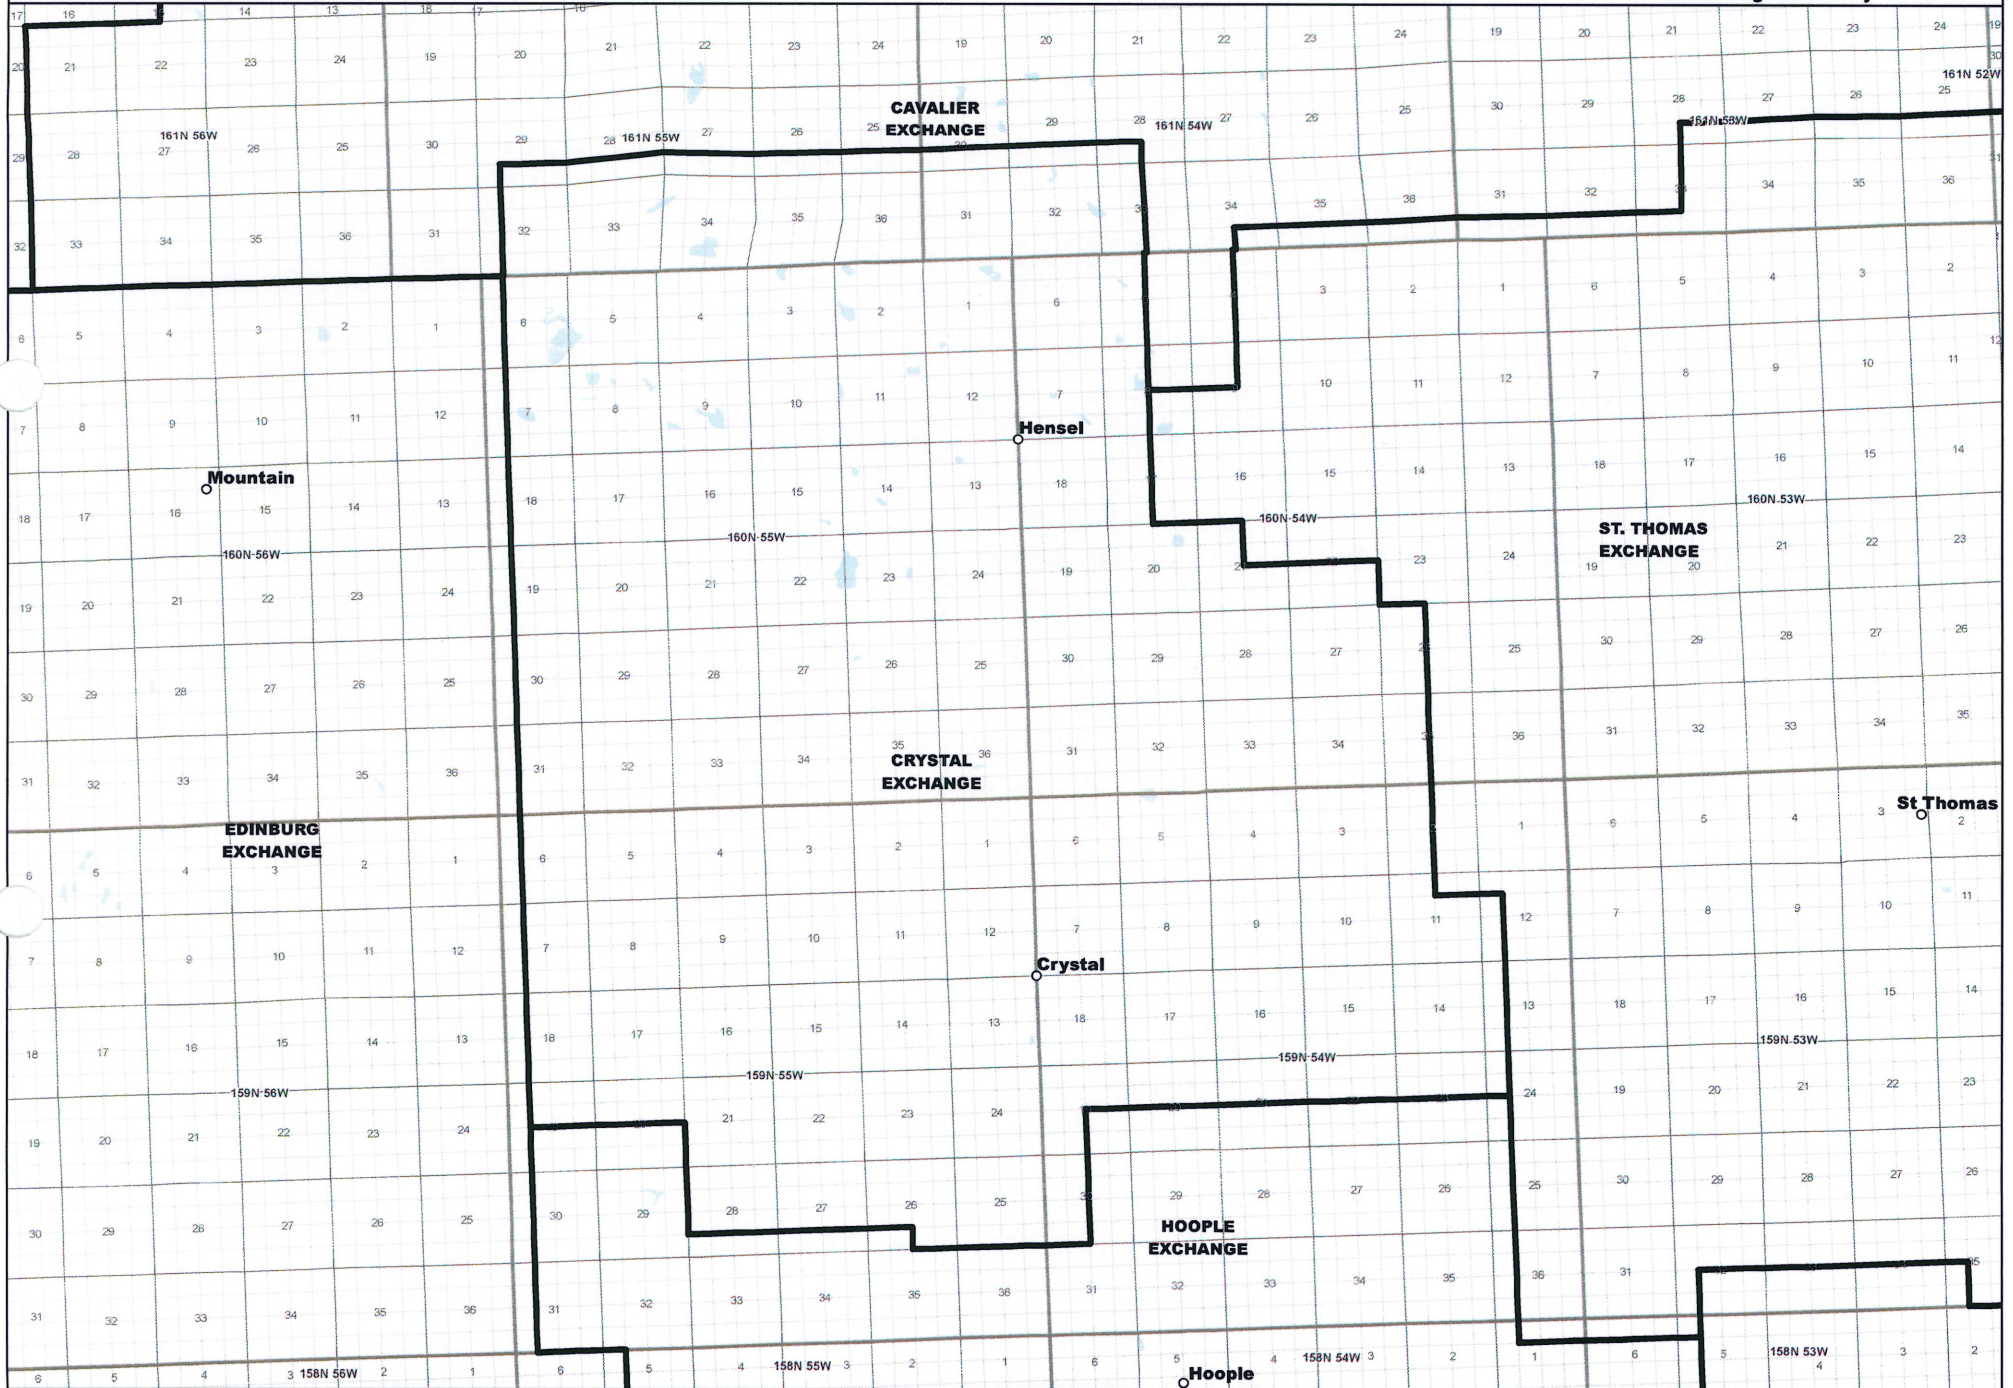

Date: 5/22/2013

Page 5 of 27

— Exchange Boundary - Release 1

NORTH DAKOTA EXCHANGE BOUNDARY MAP
POLAR COMMUNICATIONS MUTUAL AID CORPORATION
CRYSTAL EXCHANGE

Date: 5/22/2013

Page 6 of 27

— Exchange Boundary - Release 1

NORTH DAKOTA EXCHANGE BOUNDARY MAP
POLAR COMMUNICATIONS MUTUAL AID CORPORATION
DAHLEN EXCHANGE

— Exchange Boundary - Release 1

NORTH DAKOTA EXCHANGE BOUNDARY MAP
POLAR COMMUNICATIONS MUTUAL AID CORPORATION
DRAYTON EXCHANGE