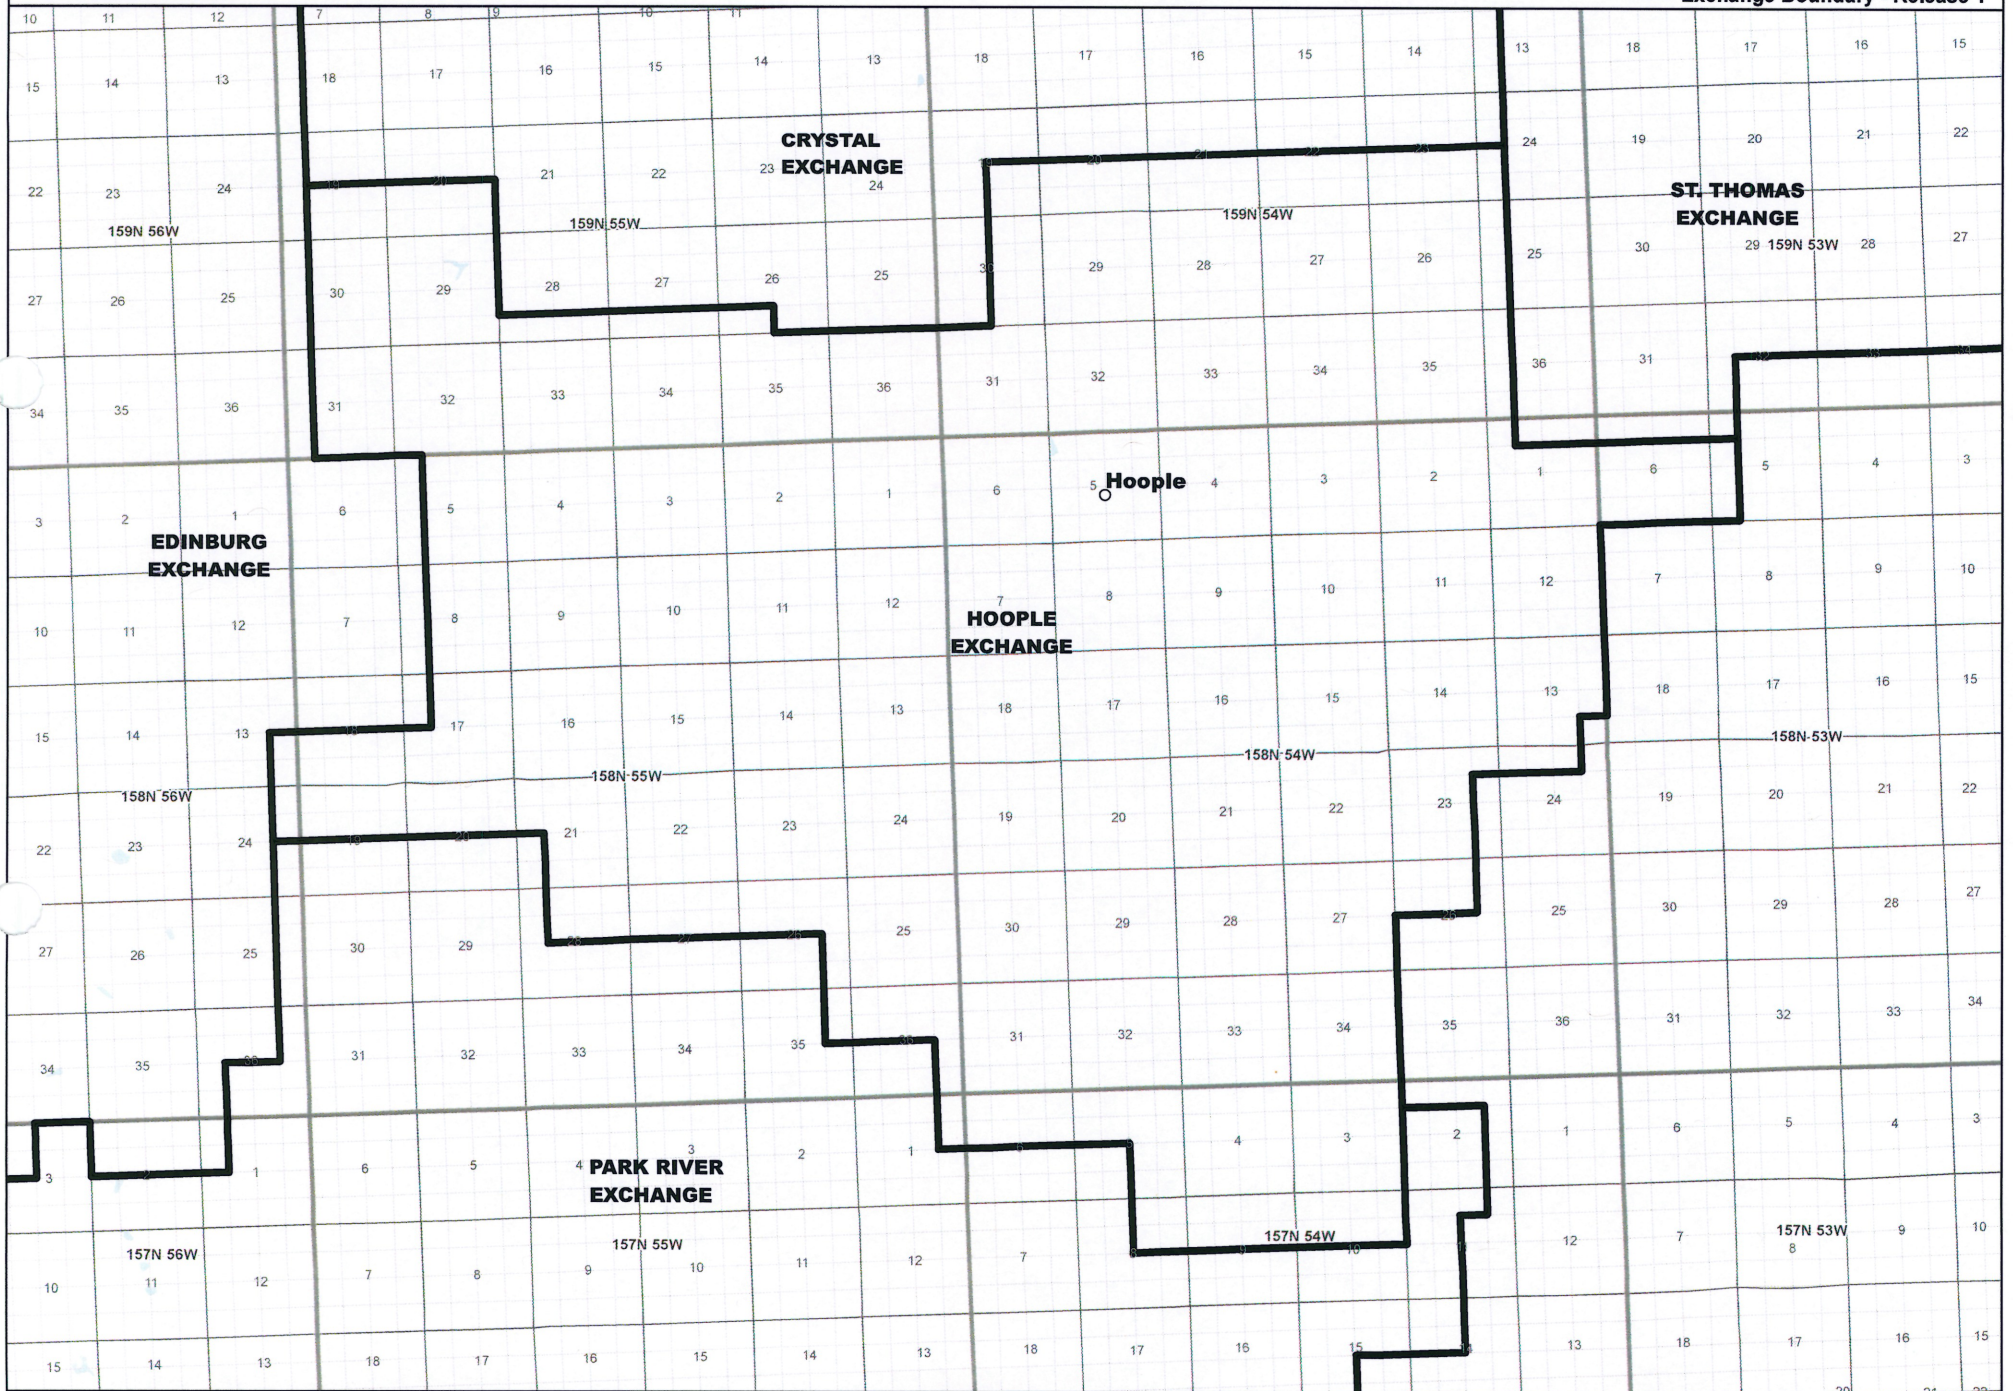

Date: 5/22/2013

Page 13 of 27

— Exchange Boundary - Release 1

NORTH DAKOTA EXCHANGE BOUNDARY MAP
POLAR COMMUNICATIONS MUTUAL AID CORPORATION
HOOPLE EXCHANGE

Date: 5/22/2013

Page 15 of 27

— Exchange Boundary - Release 1