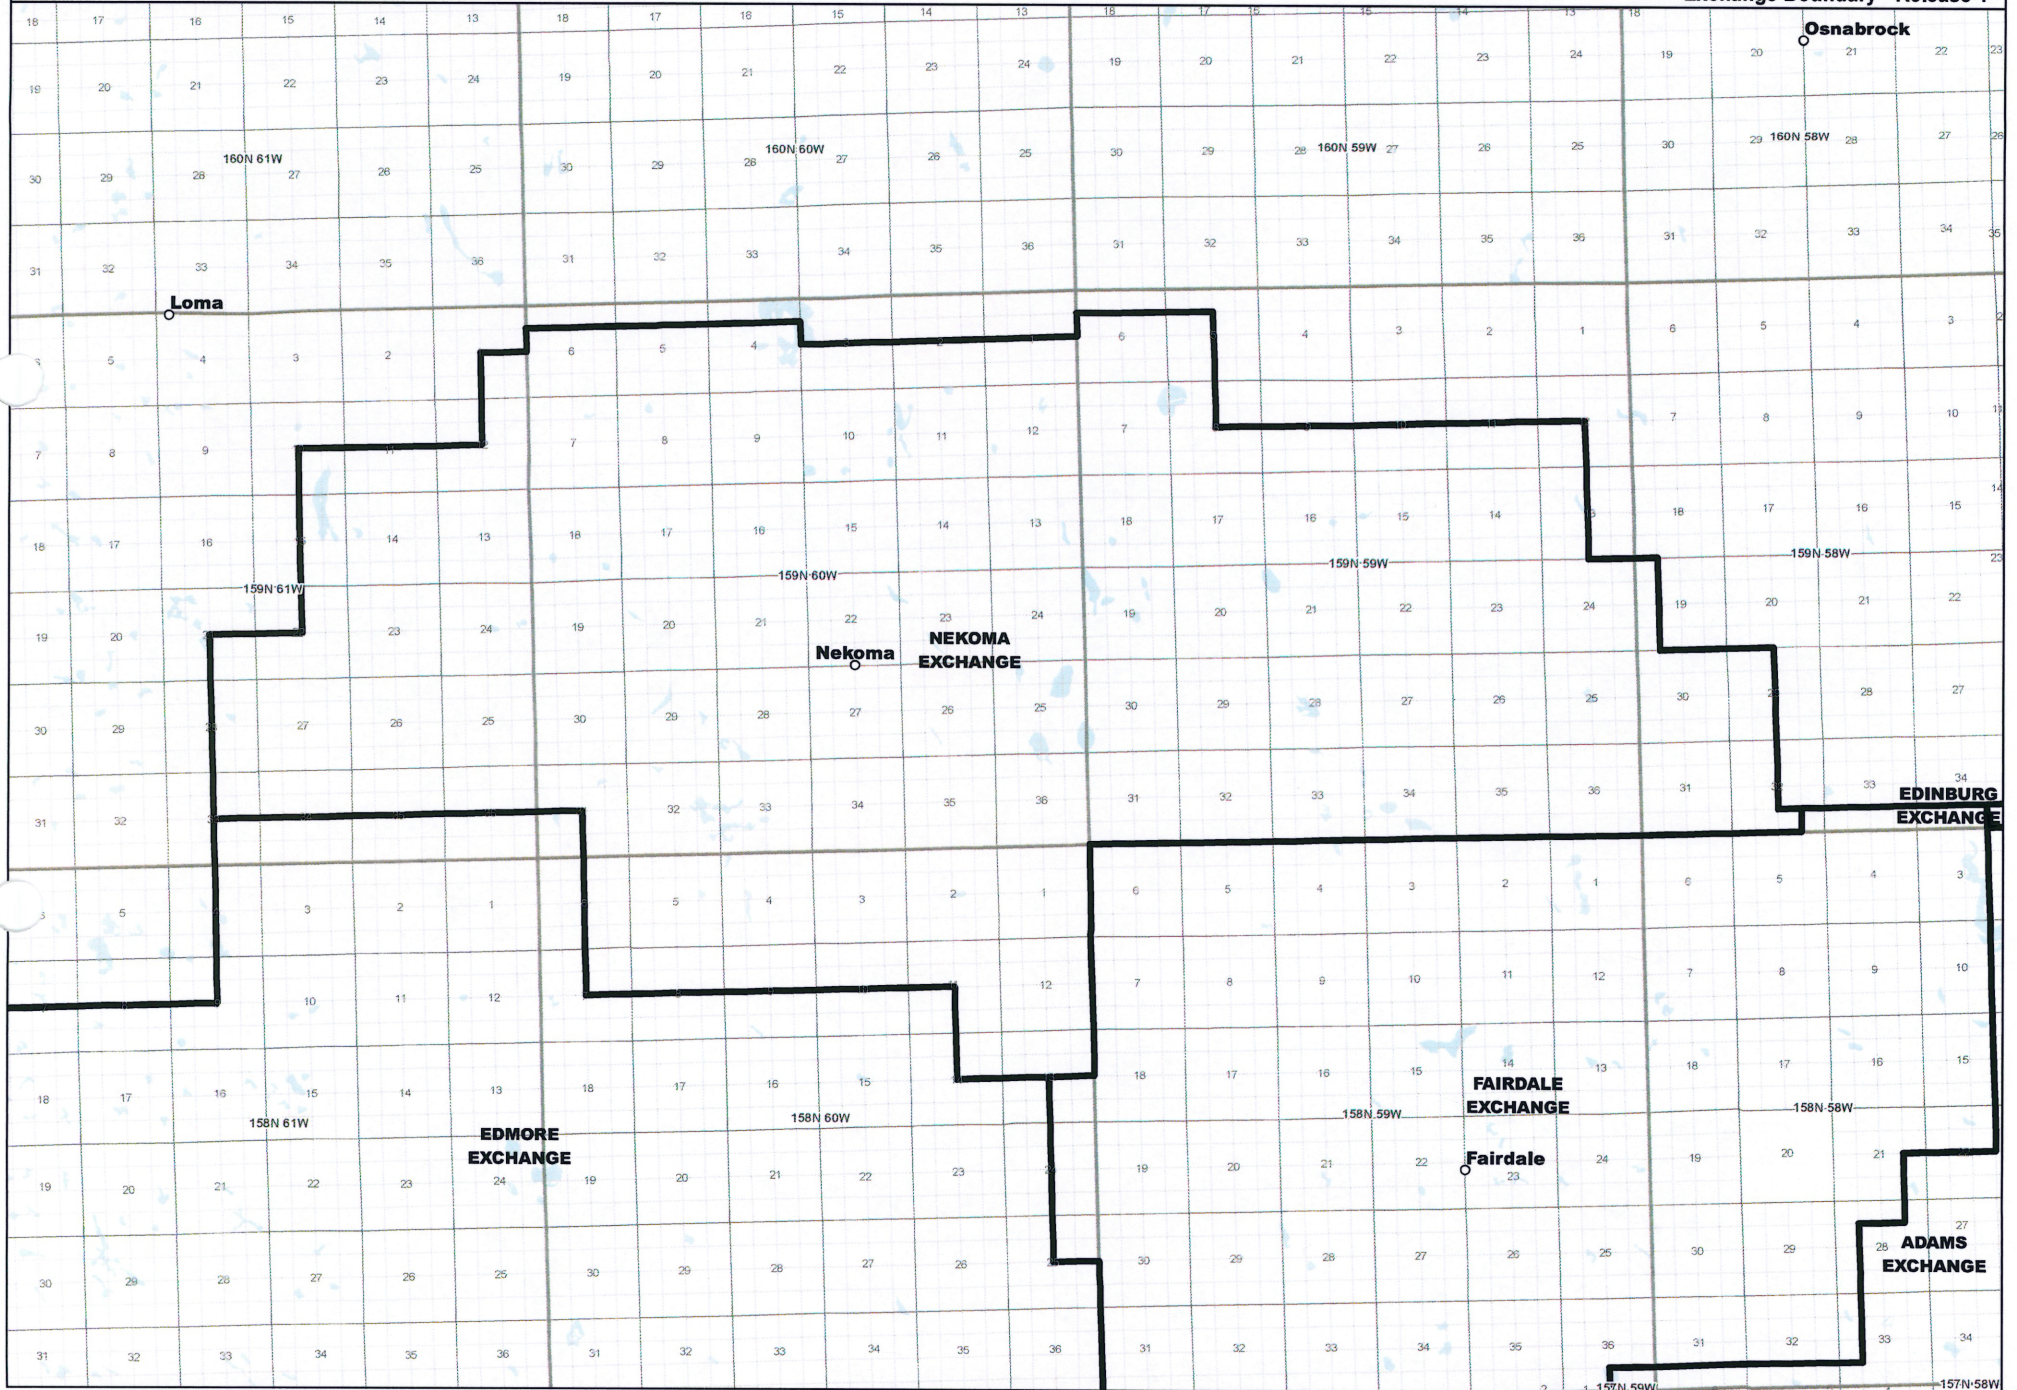

NORTH DAKOTA EXCHANGE BOUNDARY MAP
POLAR COMMUNICATIONS MUTUAL AID CORPORATION
NEKOMA EXCHANGE

Date: 5/22/2013

Page 22 of 27

— Exchange Boundary - Release 1