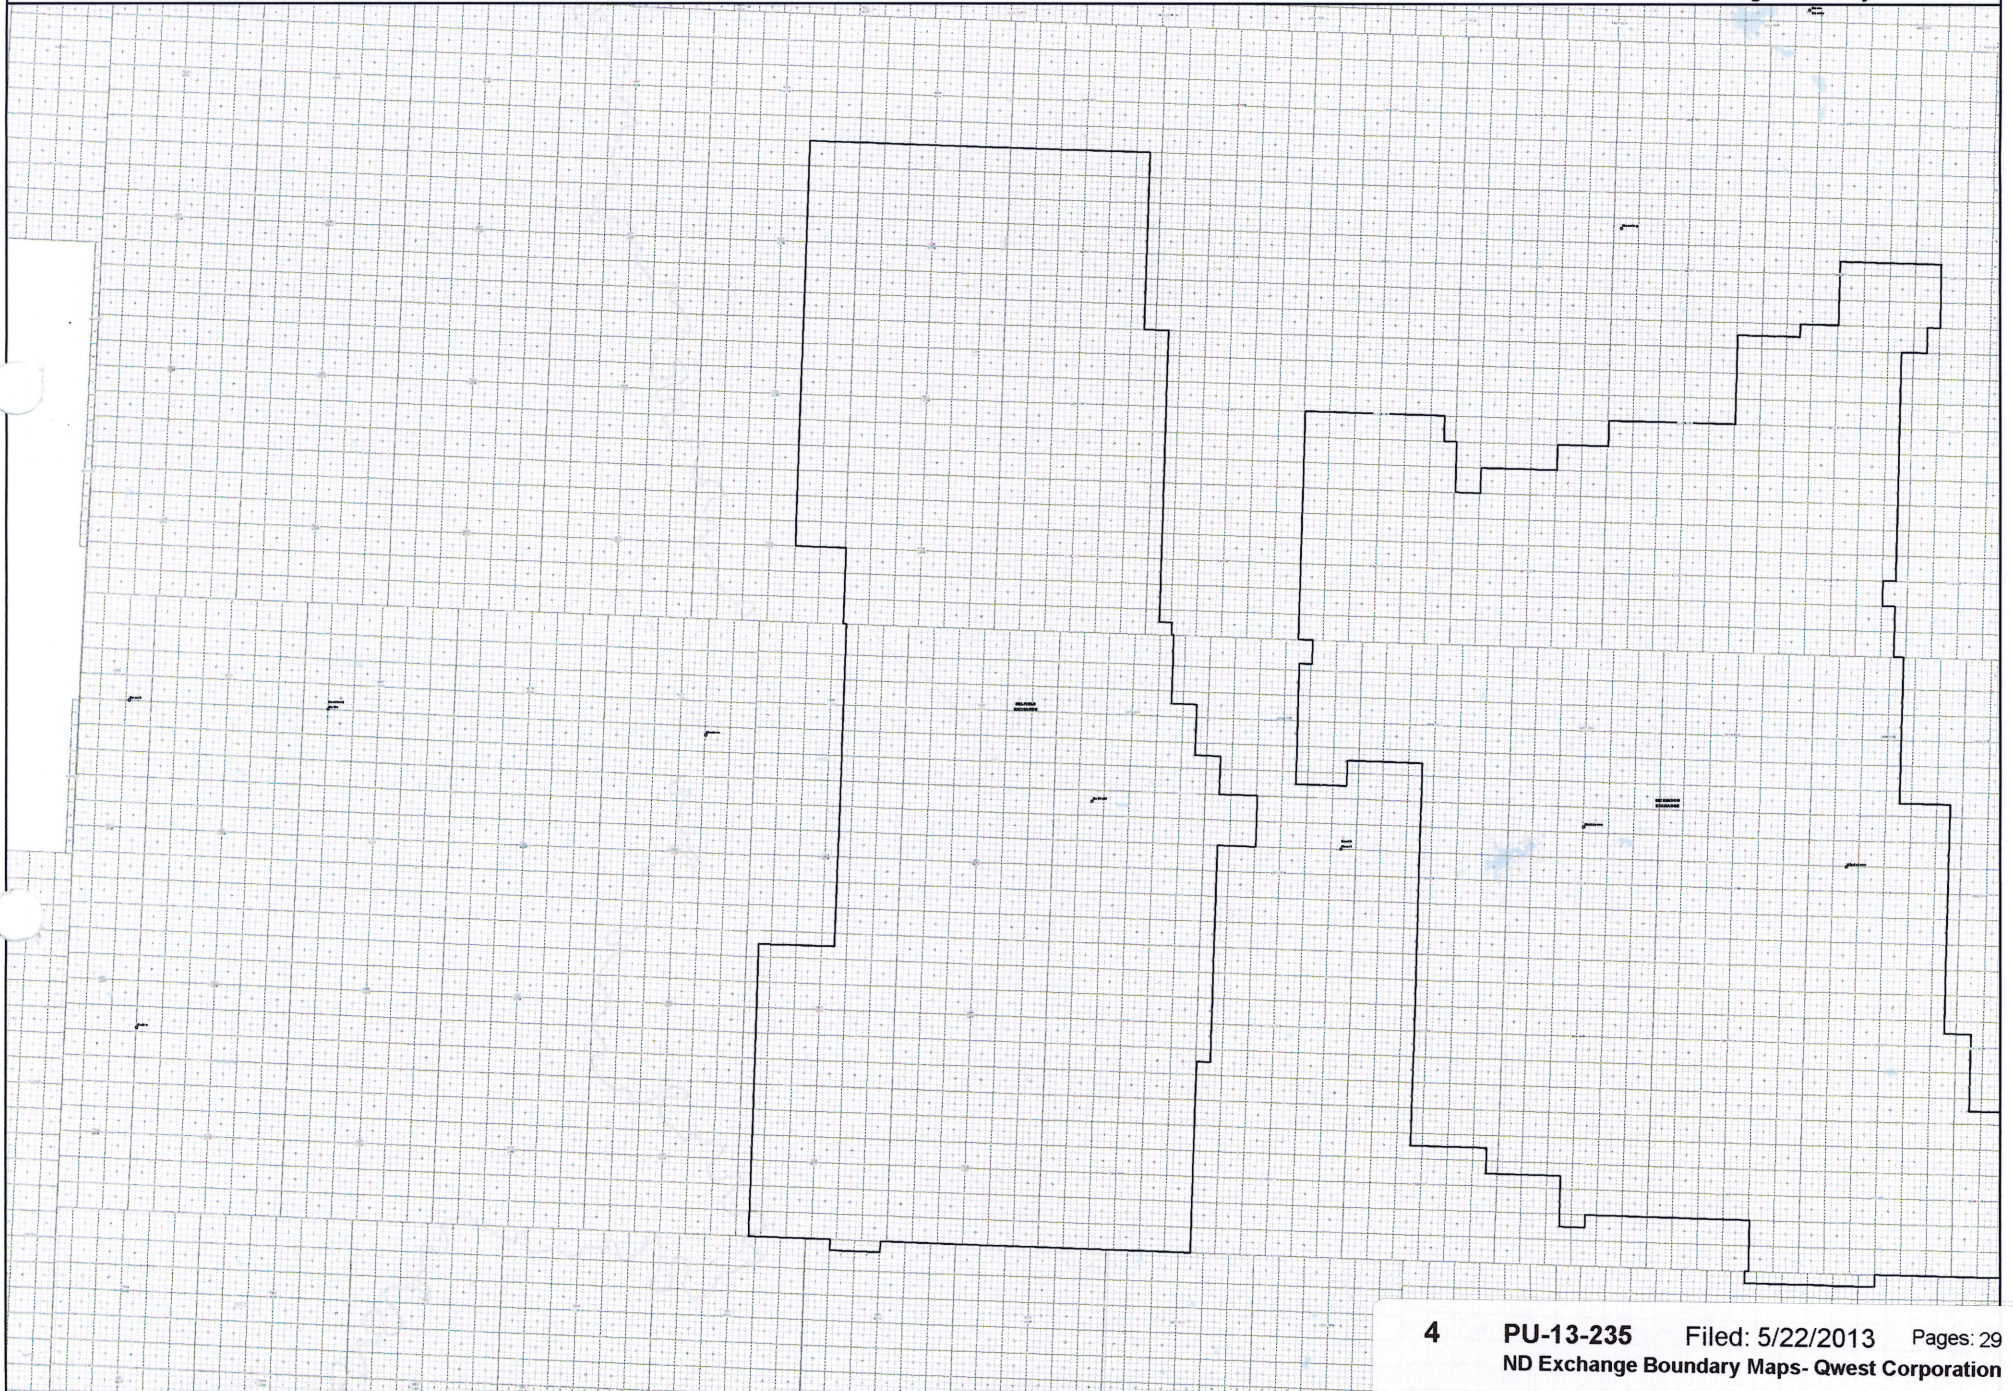

NORTH DAKOTA EXCHANGE BOUNDARY MAP

**QWEST CORPORATION
BELFIELD EXCHANGE**

Date: 5/22/2013

Page 1 of 29

— Exchange Boundary - Release 1

NORTH DAKOTA EXCHANGE BOUNDARY MAP
QWEST CORPORATION
BISMARCK EXCHANGE

Date: 5/22/2013

Page 2 of 29

— Exchange Boundary - Release 1

NORTH DAKOTA EXCHANGE BOUNDARY MAP
QWEST CORPORATION
CASSELTON EXCHANGE

Date: 5/22/2013

Page 3 of 29

— Exchange Boundary - Release 1

NORTH DAKOTA EXCHANGE BOUNDARY MAP
QWEST CORPORATION
COMSTOCK EXCHANGE

Date: 5/22/2013

Page 4 of 29

— Exchange Boundary - Release 1

NORTH DAKOTA EXCHANGE BOUNDARY MAP
QWEST CORPORATION
EMERADO EXCHANGE

Date: 5/22/2013

Page 6 of 29

Exchange Boundary - Release 1

NORTH DAKOTA EXCHANGE BOUNDARY MAP
QWEST CORPORATION
FAIRVIEW EXCHANGE