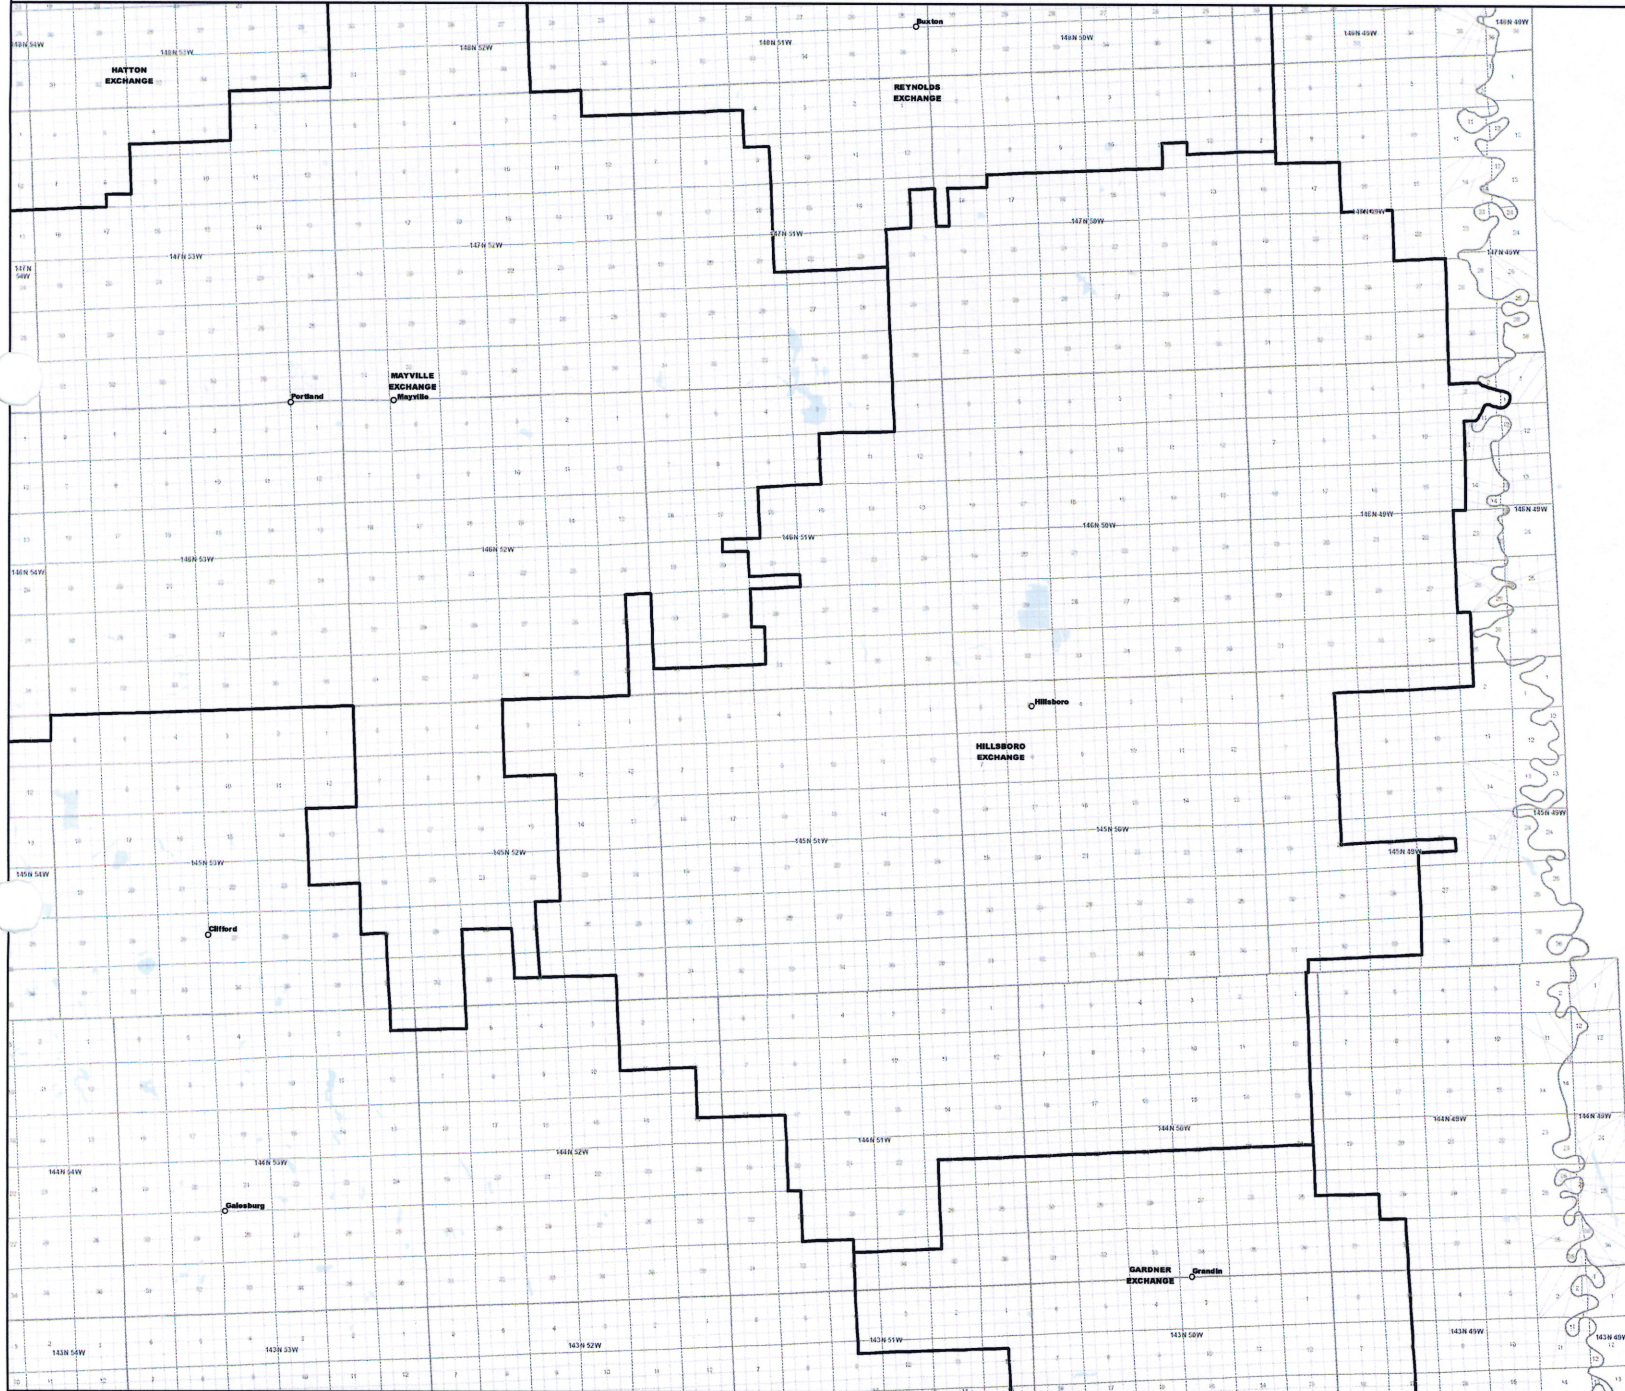

Date: 5/22/2013

Page 12 of 29

— Exchange Boundary - Release 1

NORTH DAKOTA EXCHANGE BOUNDARY MAP
QWEST CORPORATION
HILLSBORO EXCHANGE

Date: 5/22/2013

Page 13 of 29

— Exchange Boundary - Release 1

NORTH DAKOTA EXCHANGE BOUNDARY MAP
QWEST CORPORATION
LARIMORE EXCHANGE

Date: 5/22/2013

Page 16 of 29

— Exchange Boundary - Release 1

NORTH DAKOTA EXCHANGE BOUNDARY MAP
QWEST CORPORATION
MANVEL EXCHANGE

Date: 5/22/2013

Page 19 of 29

— Exchange Boundary - Release 1

NORTH DAKOTA EXCHANGE BOUNDARY MAP
QWEST CORPORATION
MINTO EXCHANGE