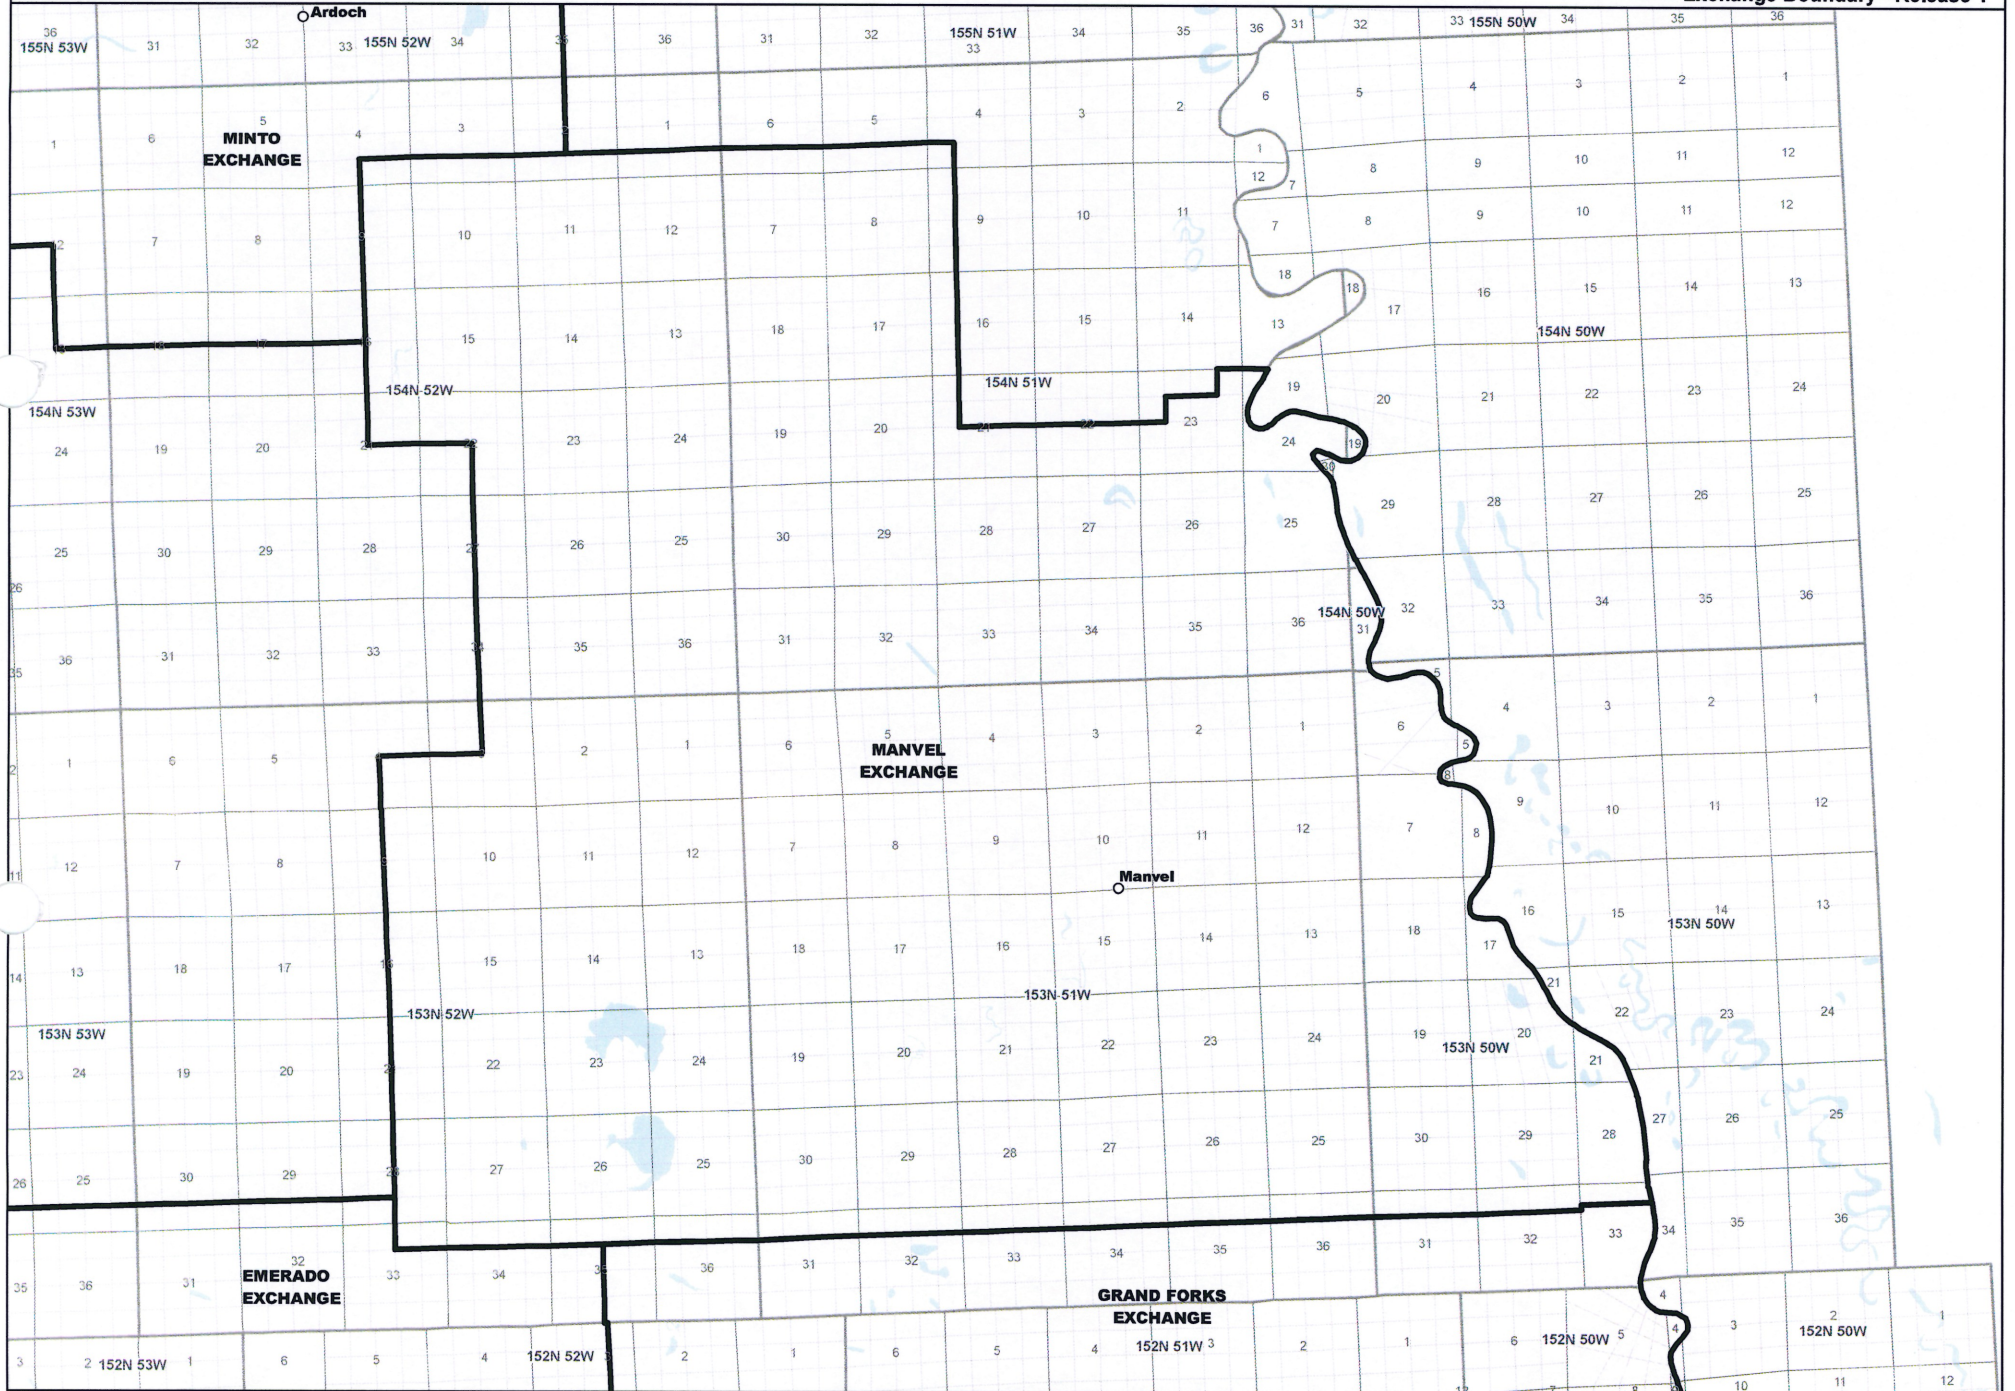

Date: 5/22/2013

Page 16 of 29

— Exchange Boundary - Release 1

NORTH DAKOTA EXCHANGE BOUNDARY MAP
QWEST CORPORATION
MANVEL EXCHANGE

Date: 5/22/2013

Page 19 of 29

— Exchange Boundary - Release 1

NORTH DAKOTA EXCHANGE BOUNDARY MAP
QWEST CORPORATION
MINTO EXCHANGE

Date: 5/22/2013

Page 22 of 29

Exchange Boundary - Release 1

NORTH DAKOTA EXCHANGE BOUNDARY MAP
QWEST CORPORATION
NORTHWOOD EXCHANGE

Date: 5/22/2013

Page 24 of 29

— Exchange Boundary - Release 1

NORTH DAKOTA EXCHANGE BOUNDARY MAP
QWEST CORPORATION
REYNOLDS EXCHANGE