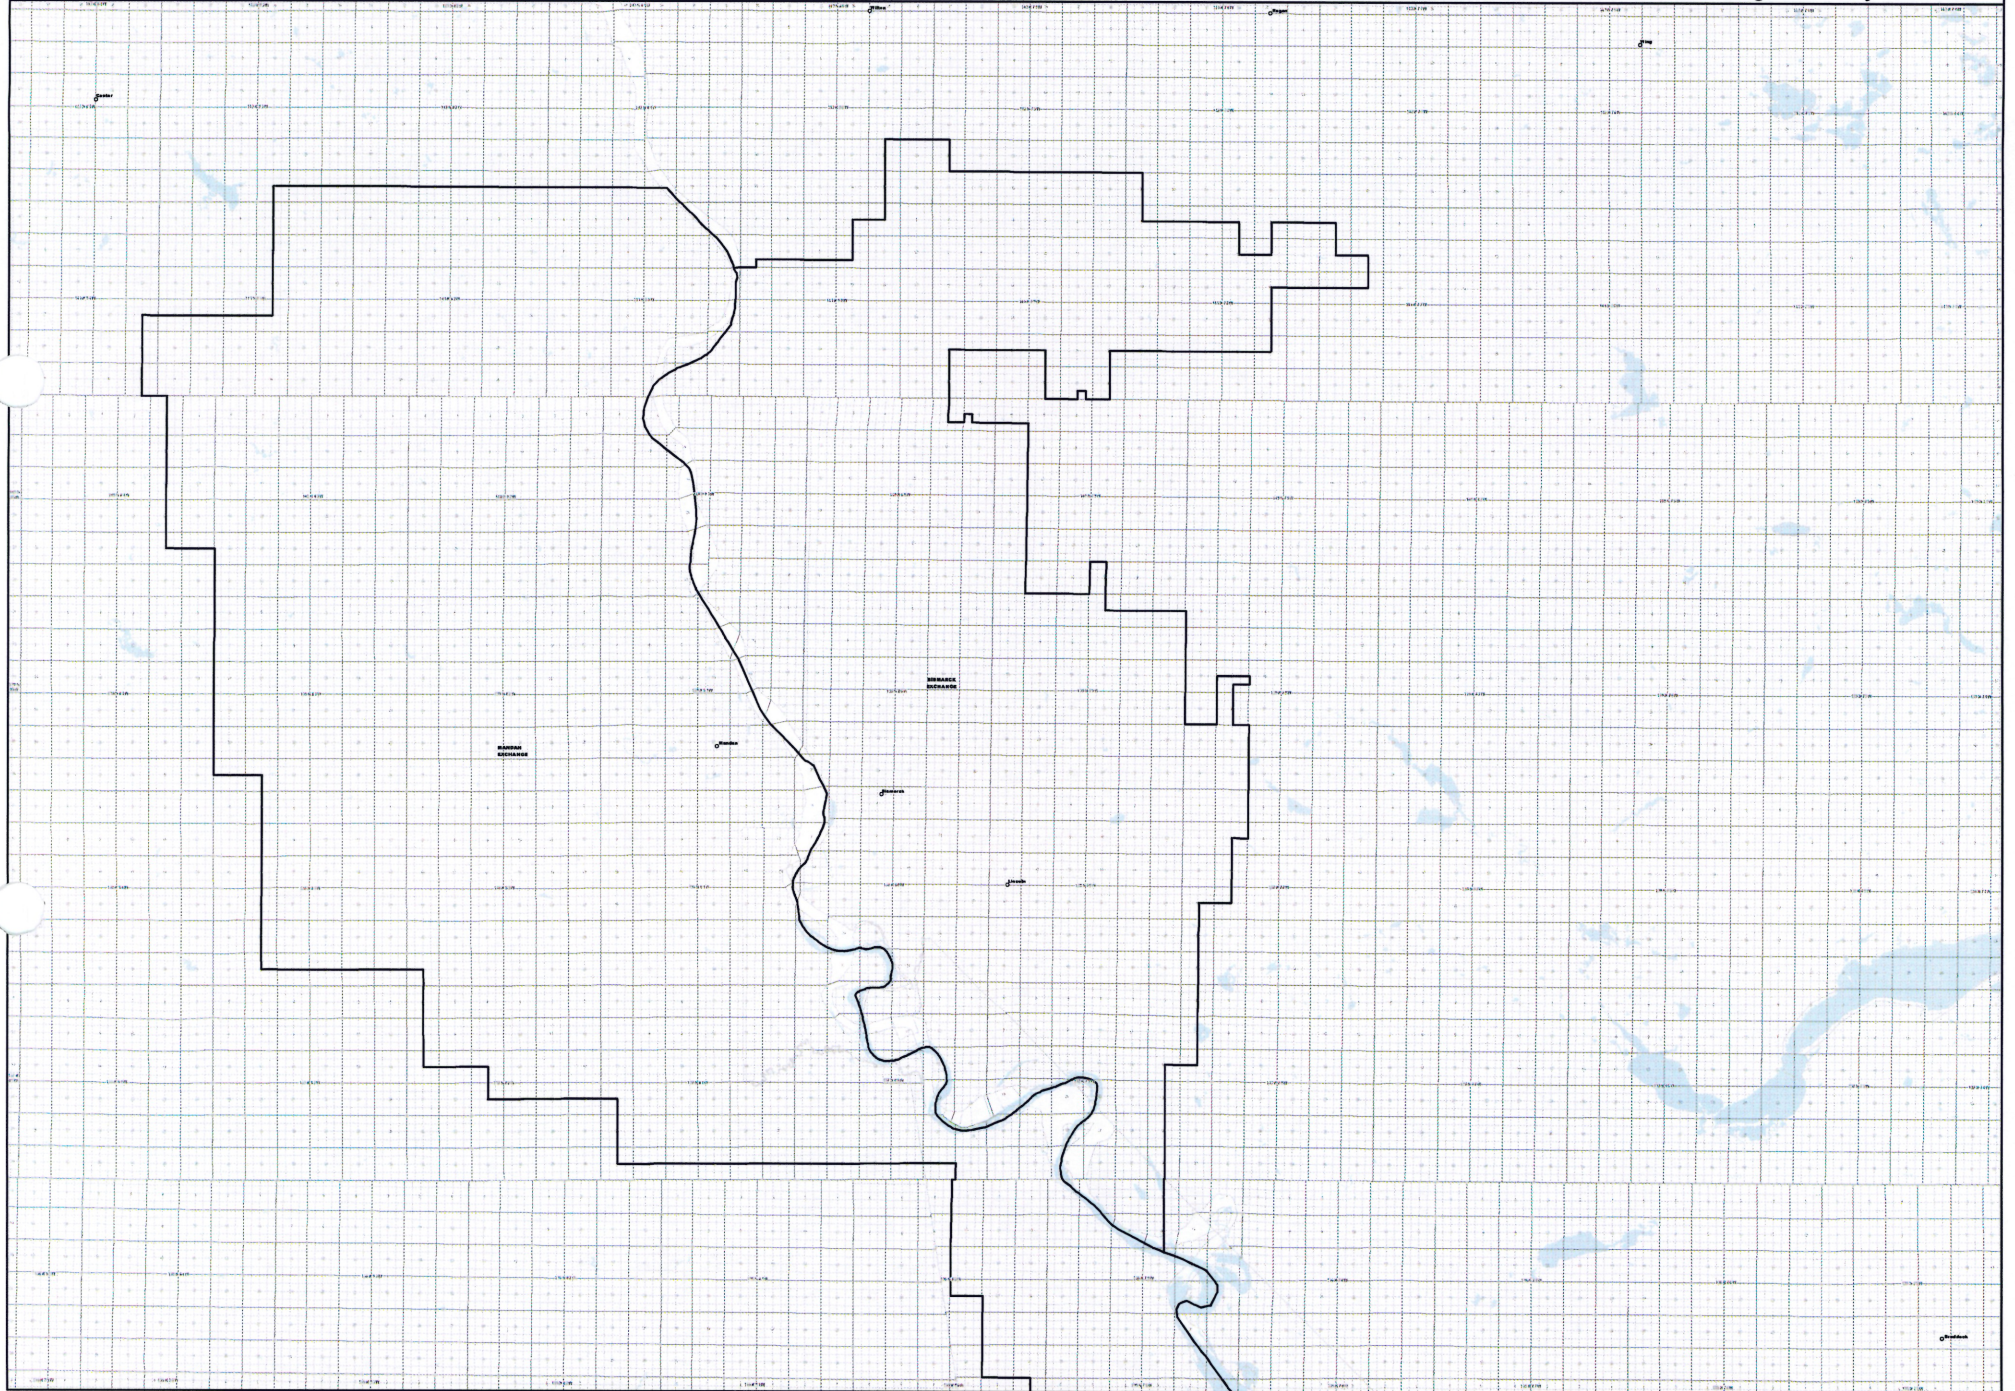

NORTH DAKOTA EXCHANGE BOUNDARY MAP

**QWEST CORPORATION
BELFIELD EXCHANGE**

Date: 5/22/2013

Page 1 of 29

— Exchange Boundary - Release 1

NORTH DAKOTA EXCHANGE BOUNDARY MAP
QWEST CORPORATION
BISMARCK EXCHANGE

Date: 5/22/2013

Page 2 of 29

— Exchange Boundary - Release 1

NORTH DAKOTA EXCHANGE BOUNDARY MAP
QWEST CORPORATION
CASSELTON EXCHANGE

Date: 5/22/2013

Page 3 of 29

— Exchange Boundary - Release 1

NORTH DAKOTA EXCHANGE BOUNDARY MAP
QWEST CORPORATION
COMSTOCK EXCHANGE

Date: 5/22/2013

Page 4 of 29

— Exchange Boundary - Release 1

NORTH DAKOTA EXCHANGE BOUNDARY MAP
QWEST CORPORATION
EMERADO EXCHANGE

Date: 5/22/2013

Page 6 of 29

Exchange Boundary - Release 1

NORTH DAKOTA EXCHANGE BOUNDARY MAP
QWEST CORPORATION
FAIRVIEW EXCHANGE