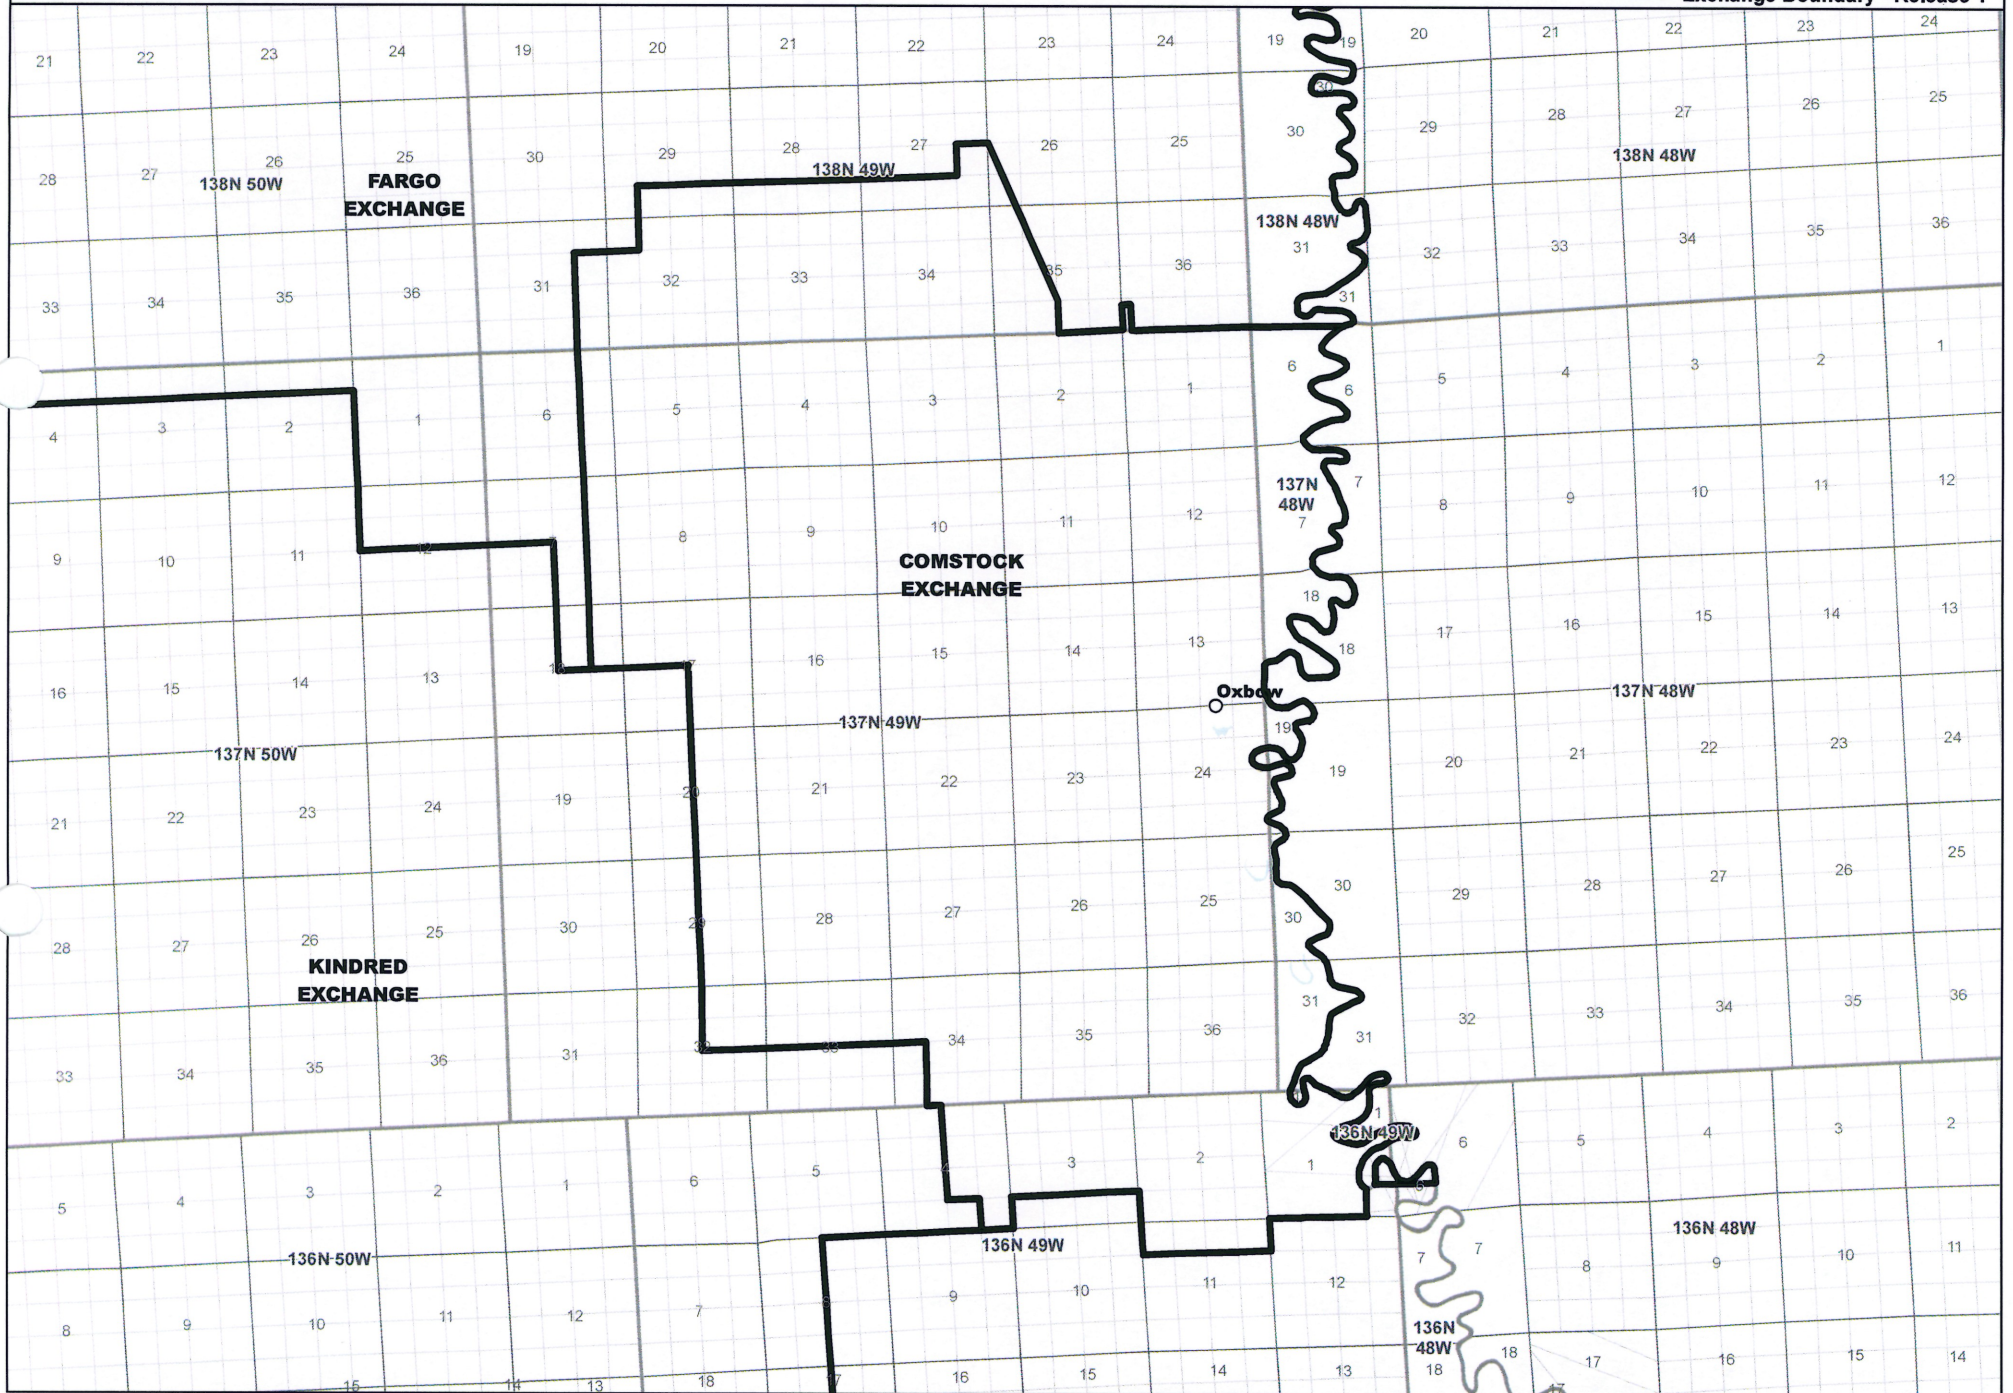

NORTH DAKOTA EXCHANGE BOUNDARY MAP

**QWEST CORPORATION
BELFIELD EXCHANGE**

Date: 5/22/2013

Page 1 of 29

— Exchange Boundary - Release 1

NORTH DAKOTA EXCHANGE BOUNDARY MAP
QWEST CORPORATION
BISMARCK EXCHANGE

Date: 5/22/2013

Page 2 of 29

— Exchange Boundary - Release 1

NORTH DAKOTA EXCHANGE BOUNDARY MAP
QWEST CORPORATION
CASSELTON EXCHANGE

Date: 5/22/2013

Page 3 of 29

— Exchange Boundary - Release 1

NORTH DAKOTA EXCHANGE BOUNDARY MAP
QWEST CORPORATION
COMSTOCK EXCHANGE

Date: 5/22/2013

Page 4 of 29

— Exchange Boundary - Release 1

NORTH DAKOTA EXCHANGE BOUNDARY MAP
QWEST CORPORATION
EMERADO EXCHANGE

Date: 5/22/2013

Page 6 of 29

Exchange Boundary - Release 1

NORTH DAKOTA EXCHANGE BOUNDARY MAP
QWEST CORPORATION
FAIRVIEW EXCHANGE

Date: 5/22/2013

Page 28 of 29

— Exchange Boundary - Release 1

NORTH DAKOTA EXCHANGE BOUNDARY MAP
QWEST CORPORATION
WAHPETON EXCHANGE

Date: 5/22/2013

Page 29 of 29

— Exchange Boundary - Release 1