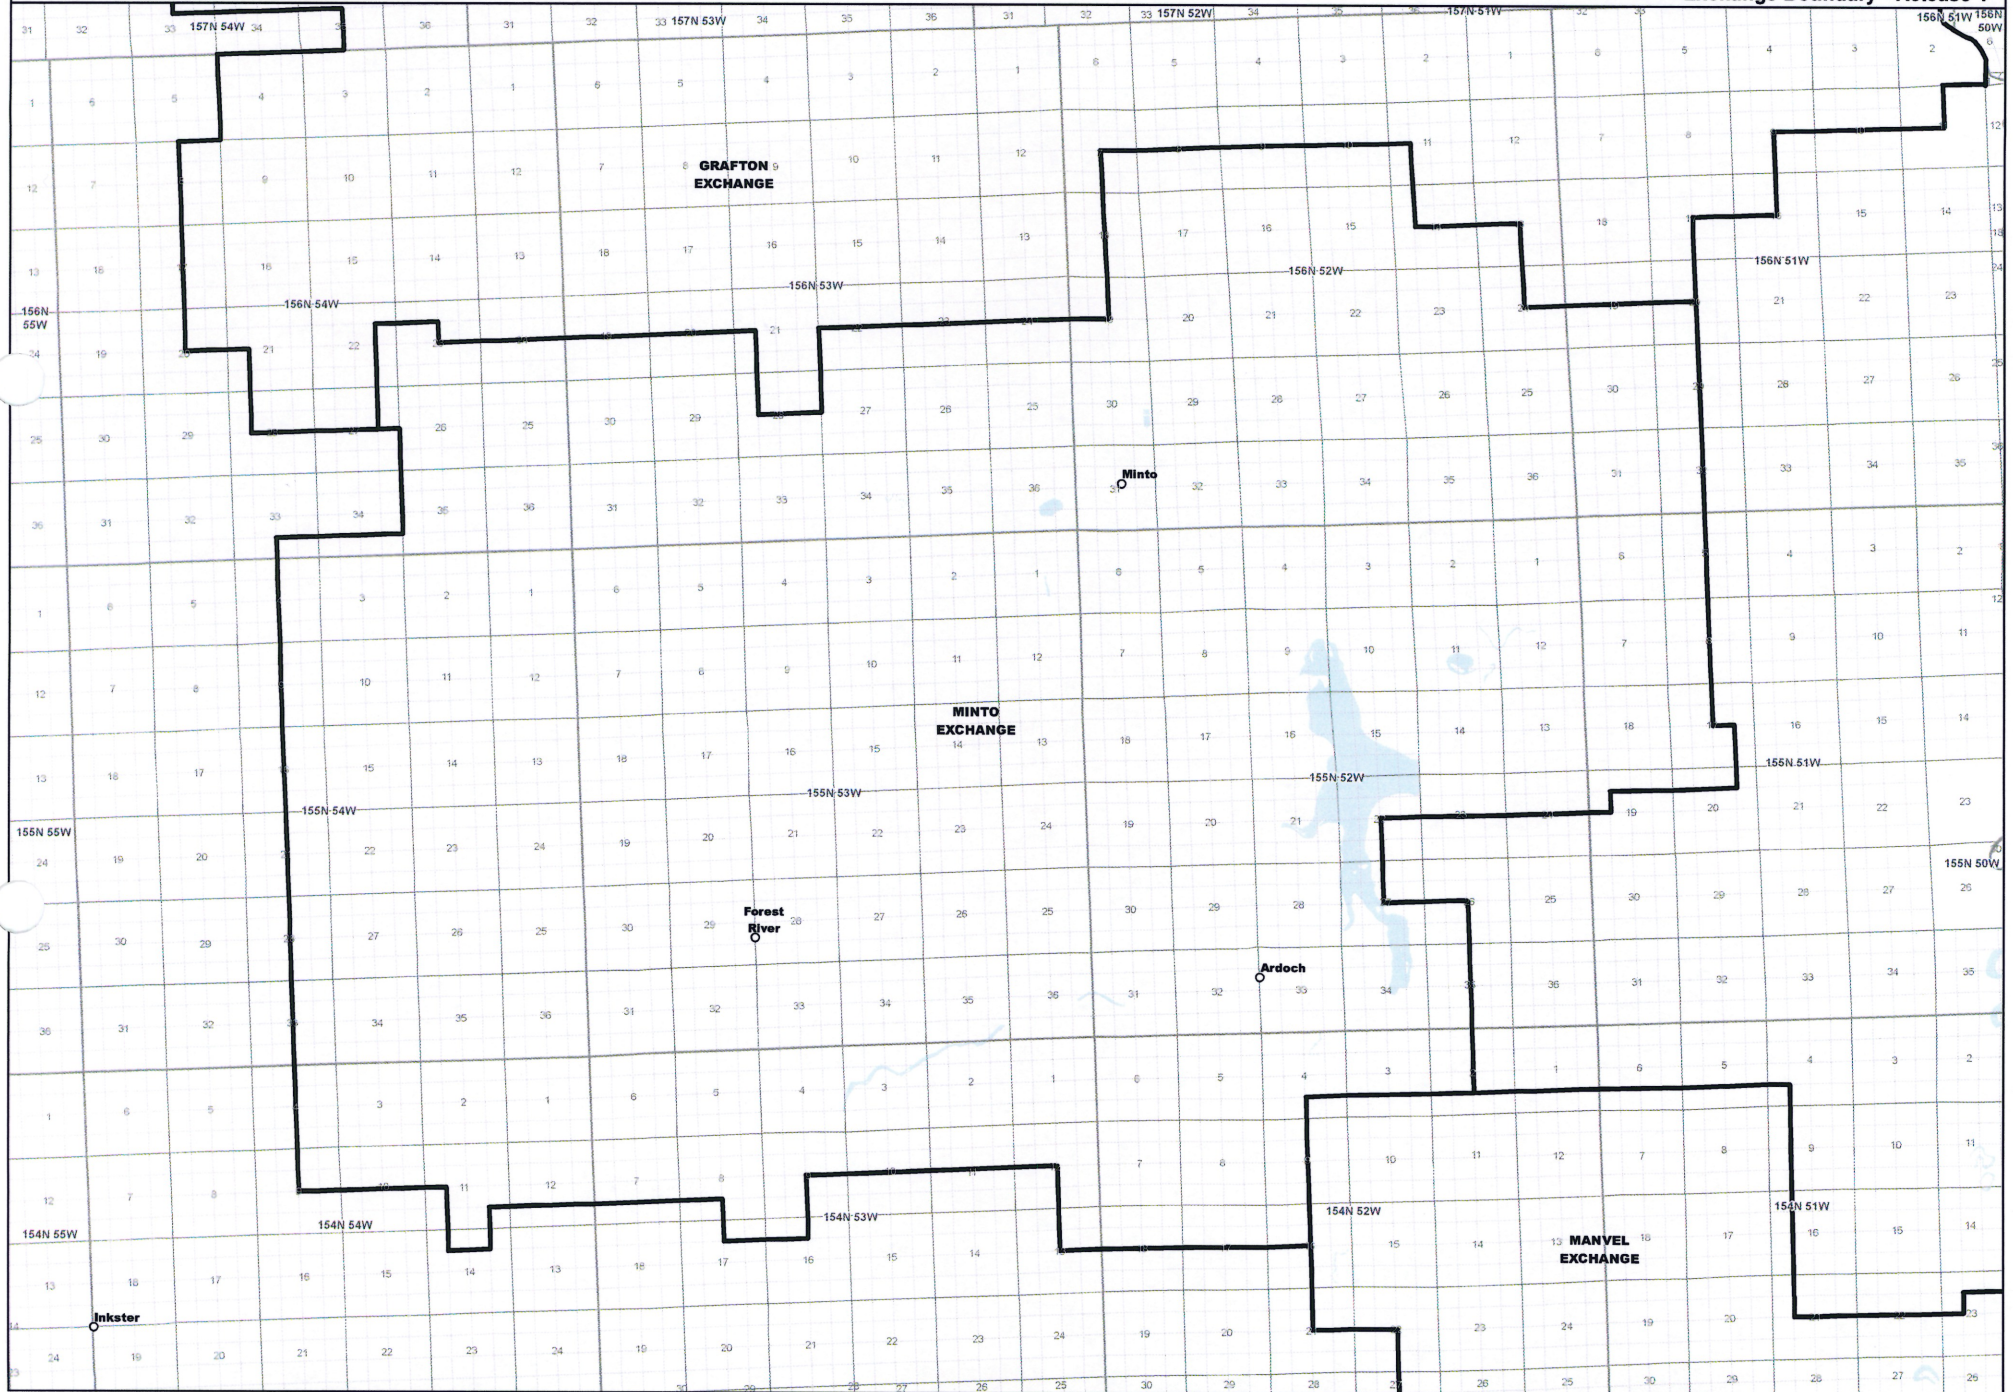

Date: 5/22/2013

Page 16 of 29

— Exchange Boundary - Release 1

NORTH DAKOTA EXCHANGE BOUNDARY MAP
QWEST CORPORATION
MANVEL EXCHANGE

Date: 5/22/2013

Page 19 of 29

— Exchange Boundary - Release 1

NORTH DAKOTA EXCHANGE BOUNDARY MAP
QWEST CORPORATION
MINTO EXCHANGE

Date: 5/22/2013

Page 22 of 29

Exchange Boundary - Release 1

NORTH DAKOTA EXCHANGE BOUNDARY MAP
QWEST CORPORATION
NORTHWOOD EXCHANGE

Date: 5/22/2013

Page 24 of 29

— Exchange Boundary - Release 1

NORTH DAKOTA EXCHANGE BOUNDARY MAP
QWEST CORPORATION
REYNOLDS EXCHANGE