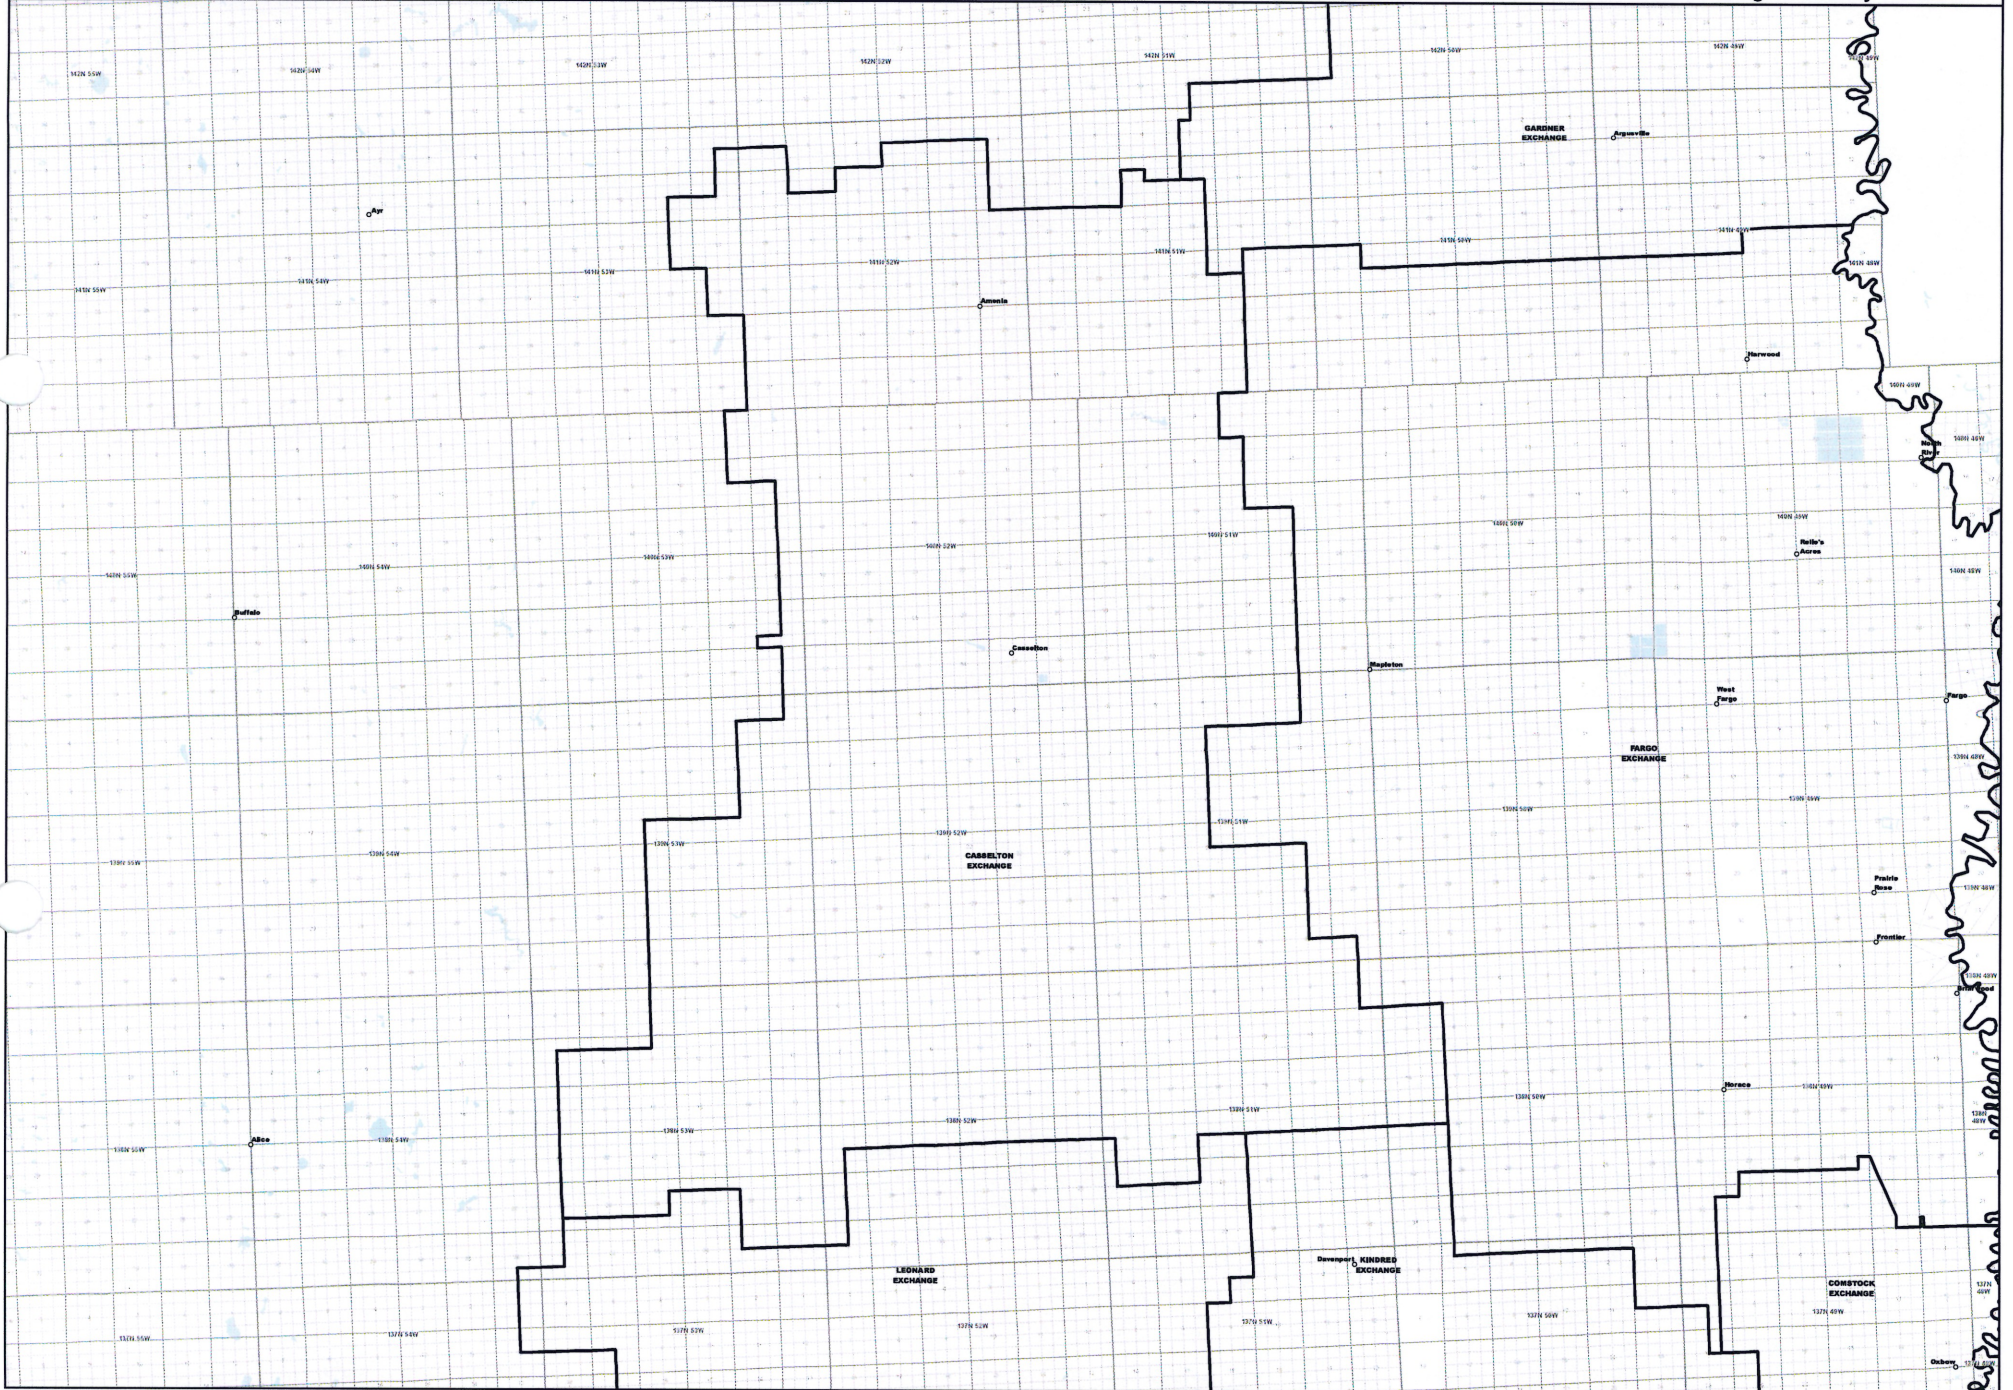

NORTH DAKOTA EXCHANGE BOUNDARY MAP

**QWEST CORPORATION
BELFIELD EXCHANGE**

Date: 5/22/2013

Page 1 of 29

— Exchange Boundary - Release 1

NORTH DAKOTA EXCHANGE BOUNDARY MAP
QWEST CORPORATION
BISMARCK EXCHANGE

Date: 5/22/2013

Page 2 of 29

— Exchange Boundary - Release 1

NORTH DAKOTA EXCHANGE BOUNDARY MAP
QWEST CORPORATION
CASSELTON EXCHANGE

Date: 5/22/2013

Page 3 of 29

— Exchange Boundary - Release 1

NORTH DAKOTA EXCHANGE BOUNDARY MAP
QWEST CORPORATION
COMSTOCK EXCHANGE

Date: 5/22/2013

Page 4 of 29

— Exchange Boundary - Release 1

NORTH DAKOTA EXCHANGE BOUNDARY MAP
QWEST CORPORATION
EMERADO EXCHANGE

Date: 5/22/2013

Page 6 of 29

Exchange Boundary - Release 1

NORTH DAKOTA EXCHANGE BOUNDARY MAP
QWEST CORPORATION
FAIRVIEW EXCHANGE