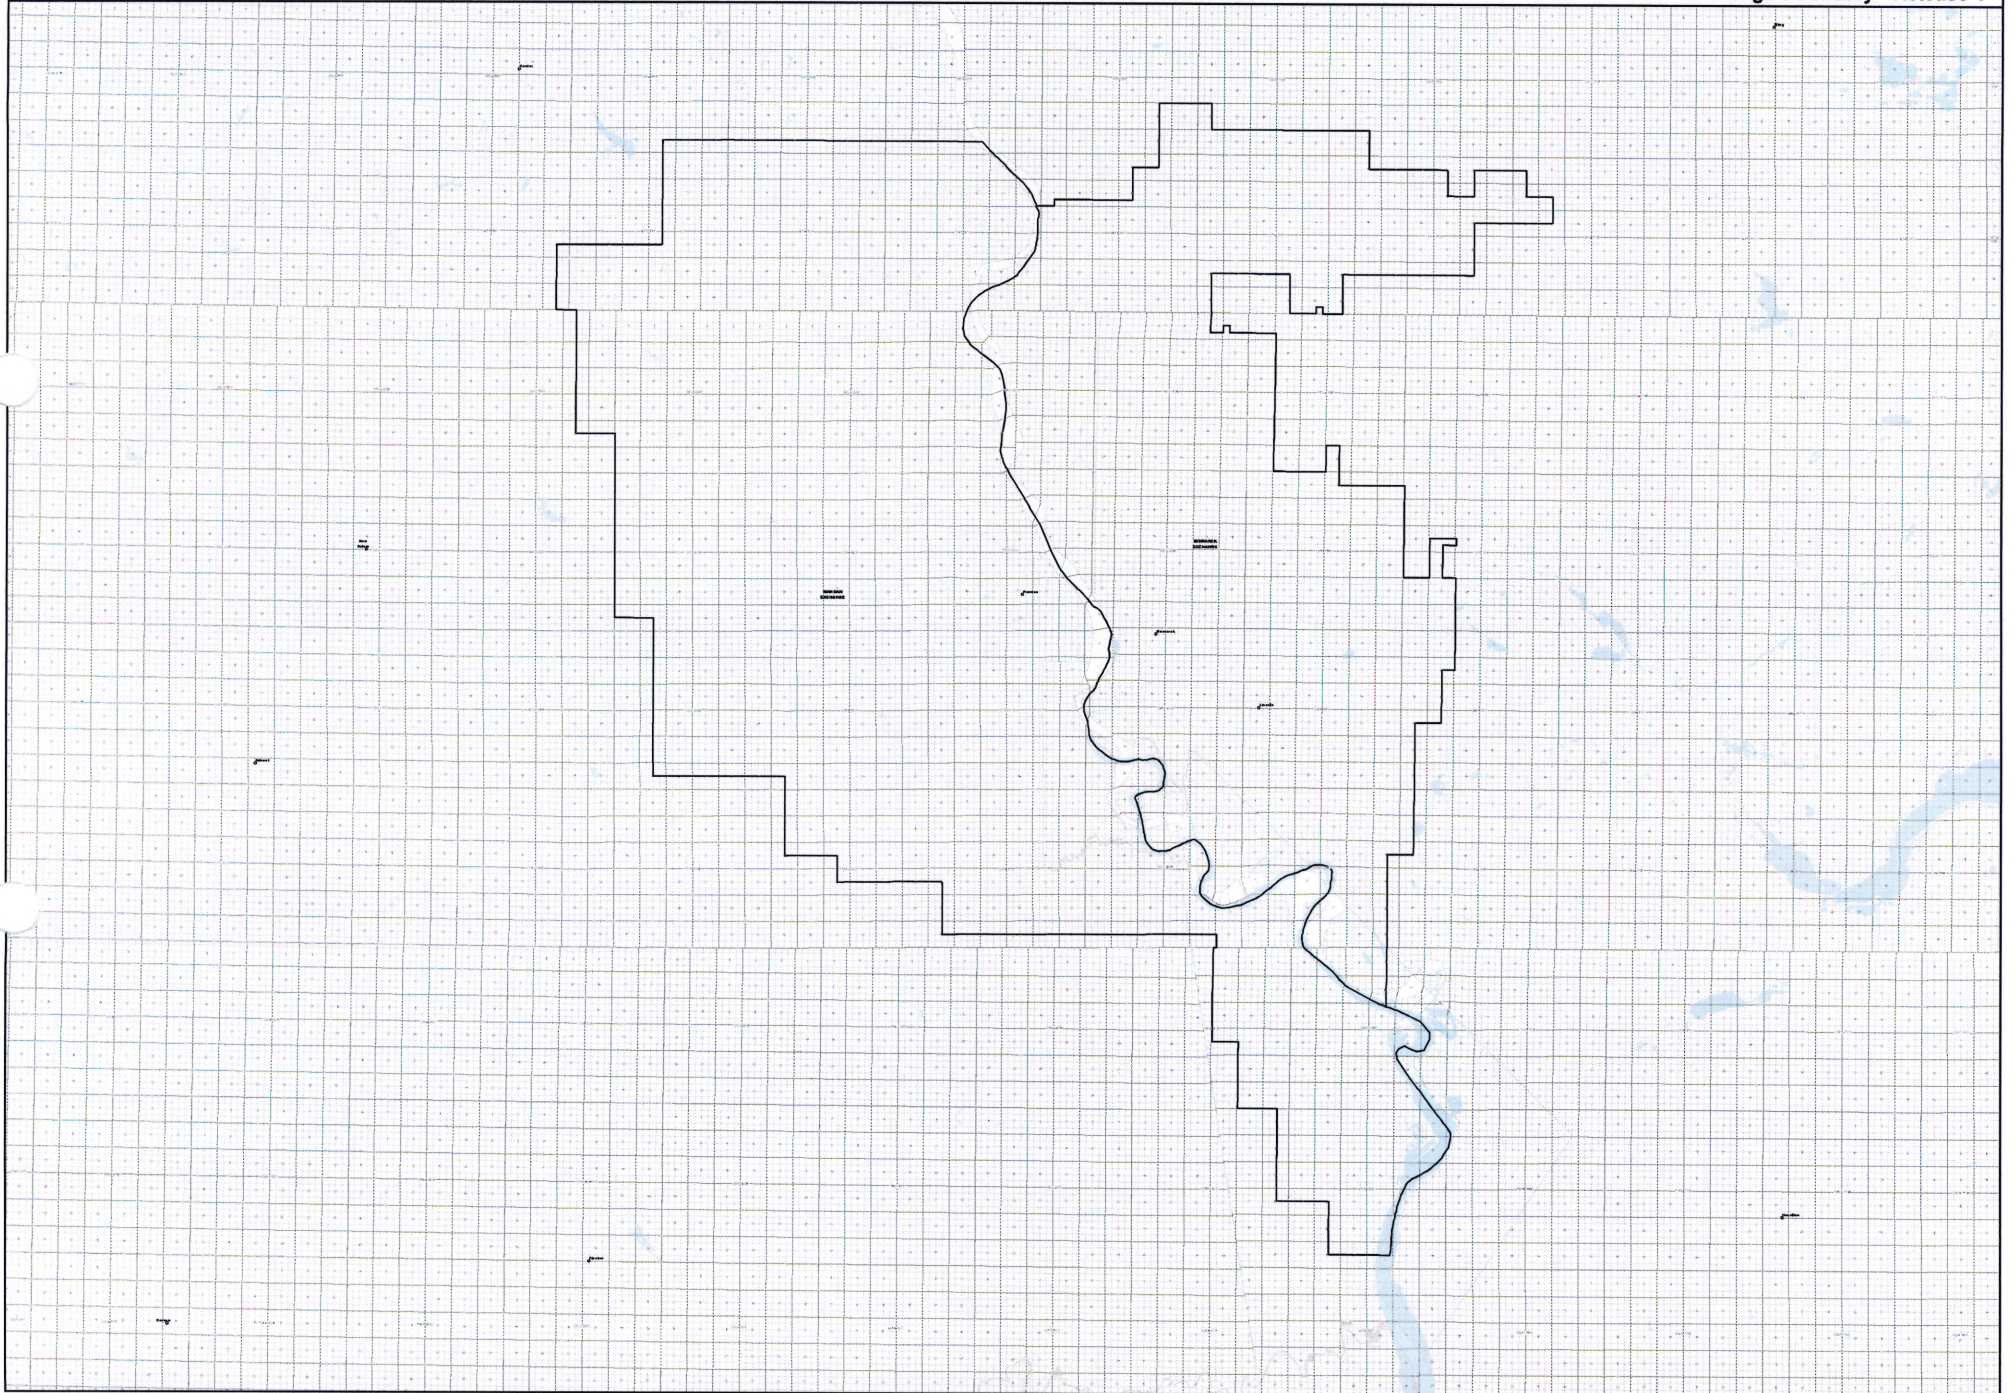

Date: 5/22/2013

Page 12 of 29

— Exchange Boundary - Release 1

NORTH DAKOTA EXCHANGE BOUNDARY MAP
QWEST CORPORATION
HILLSBORO EXCHANGE

Date: 5/22/2013

Page 13 of 29

— Exchange Boundary - Release 1

NORTH DAKOTA EXCHANGE BOUNDARY MAP
QWEST CORPORATION
LARIMORE EXCHANGE

Date: 5/22/2013

Page 16 of 29

— Exchange Boundary - Release 1

NORTH DAKOTA EXCHANGE BOUNDARY MAP
QWEST CORPORATION
MANVEL EXCHANGE

Date: 5/22/2013

Page 19 of 29

— Exchange Boundary - Release 1

NORTH DAKOTA EXCHANGE BOUNDARY MAP
QWEST CORPORATION
MINTO EXCHANGE