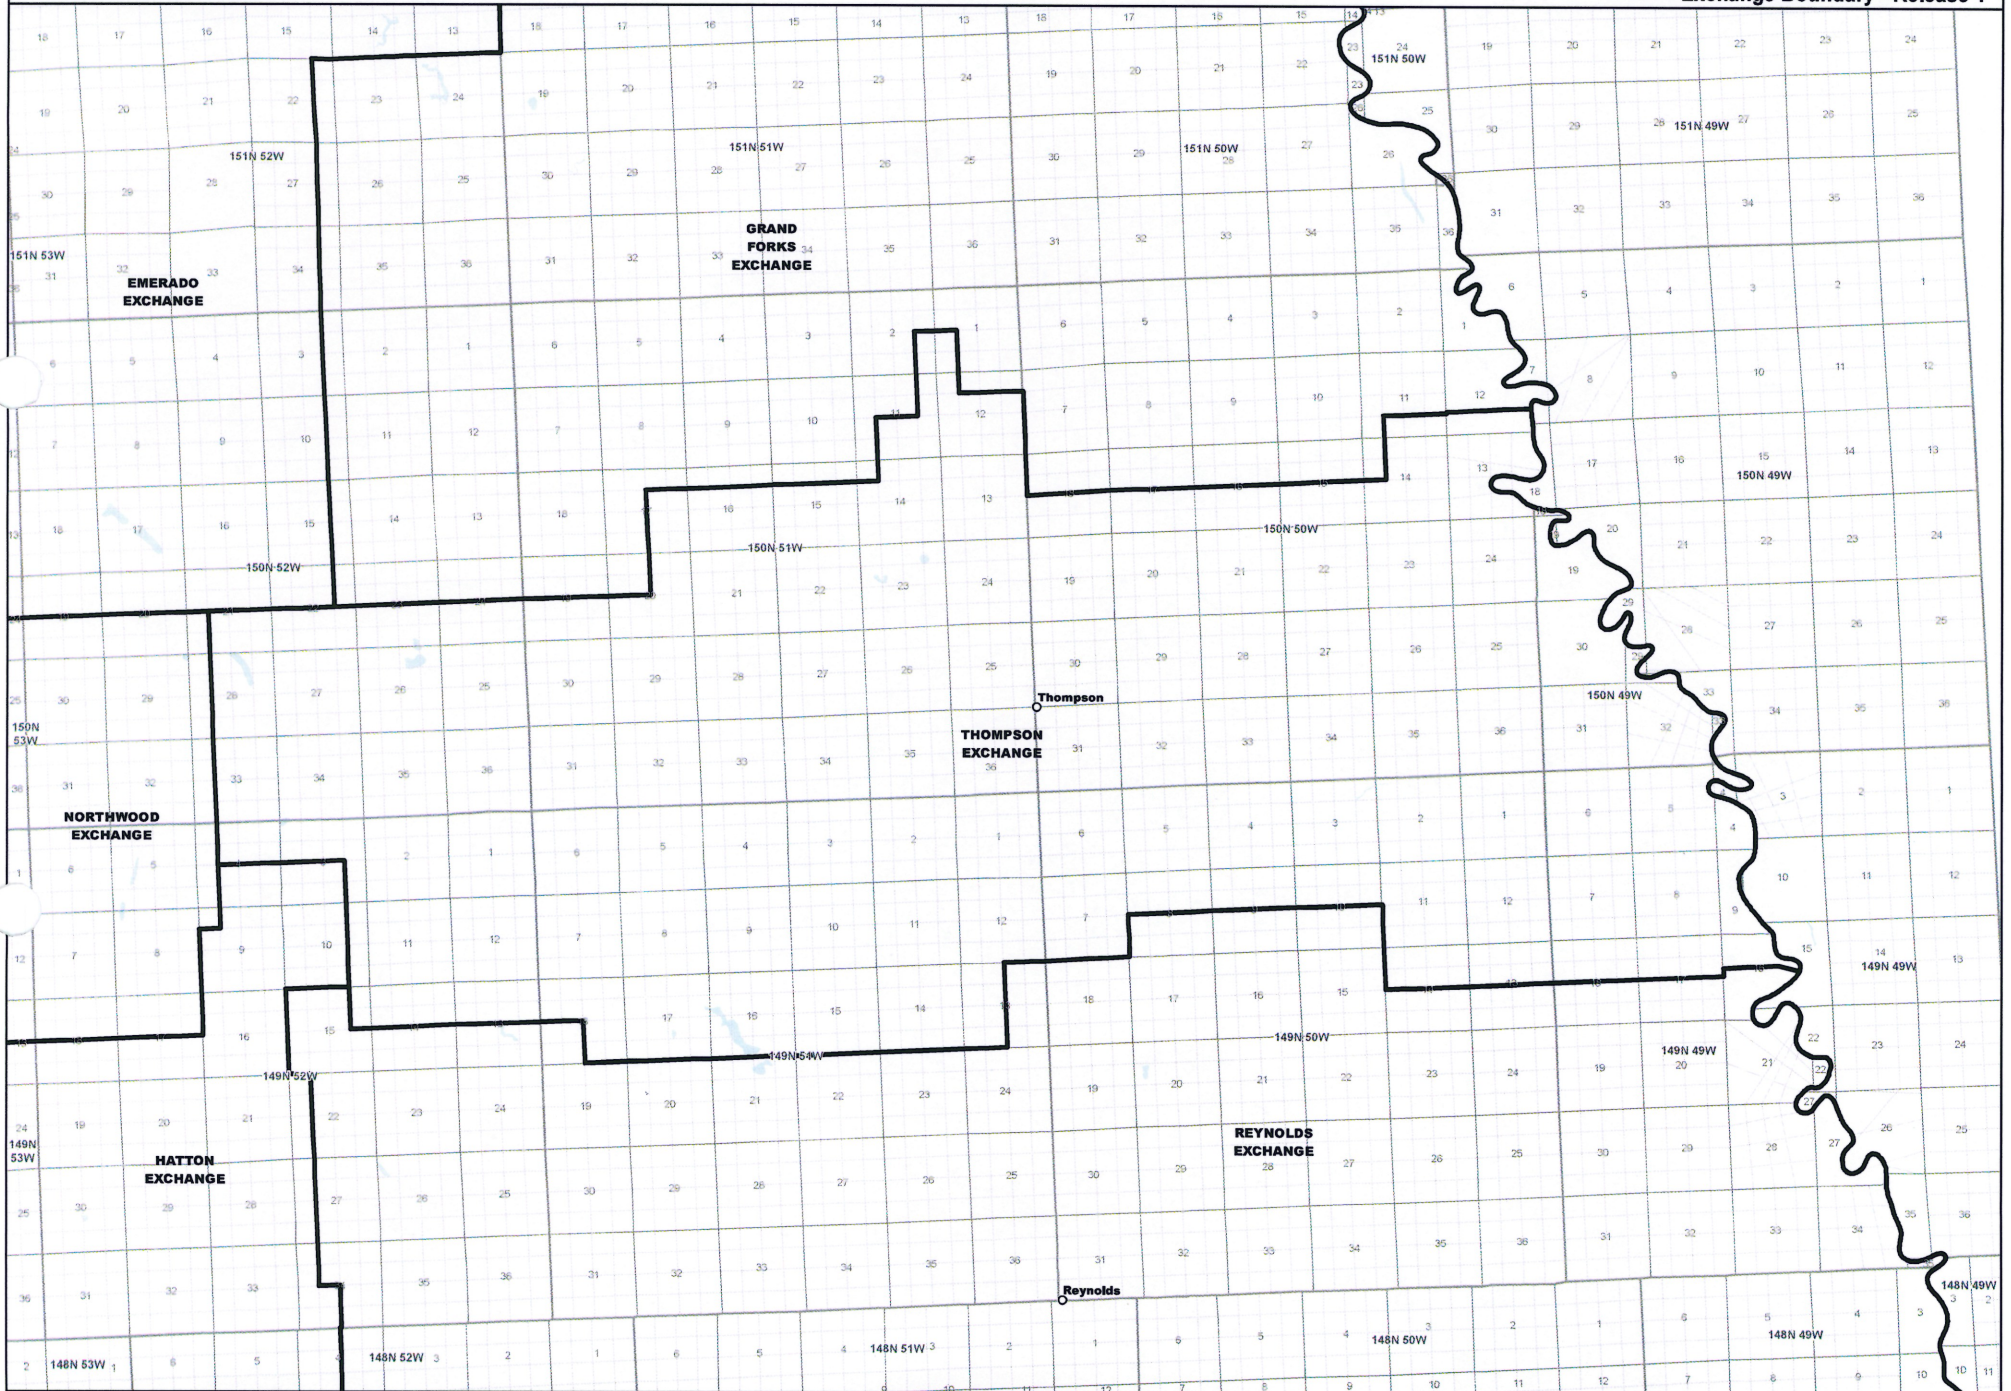

Date: 5/22/2013

Page 22 of 29

Exchange Boundary - Release 1

NORTH DAKOTA EXCHANGE BOUNDARY MAP
QWEST CORPORATION
NORTHWOOD EXCHANGE

Date: 5/22/2013

Page 24 of 29

— Exchange Boundary - Release 1

NORTH DAKOTA EXCHANGE BOUNDARY MAP
QWEST CORPORATION
REYNOLDS EXCHANGE

Date: 5/22/2013

Page 25 of 29

— Exchange Boundary - Release 1

NORTH DAKOTA EXCHANGE BOUNDARY MAP
QWEST CORPORATION
THOMPSON EXCHANGE

Date: 5/22/2013

Page 27 of 29

— Exchange Boundary - Release 1

NORTH DAKOTA EXCHANGE BOUNDARY MAP
QWEST CORPORATION
VALLEY CITY EXCHANGE

Date: 5/22/2013

Page 28 of 29

— Exchange Boundary - Release 1

NORTH DAKOTA EXCHANGE BOUNDARY MAP
QWEST CORPORATION
WAHPETON EXCHANGE

Date: 5/22/2013

Page 29 of 29

— Exchange Boundary - Release 1