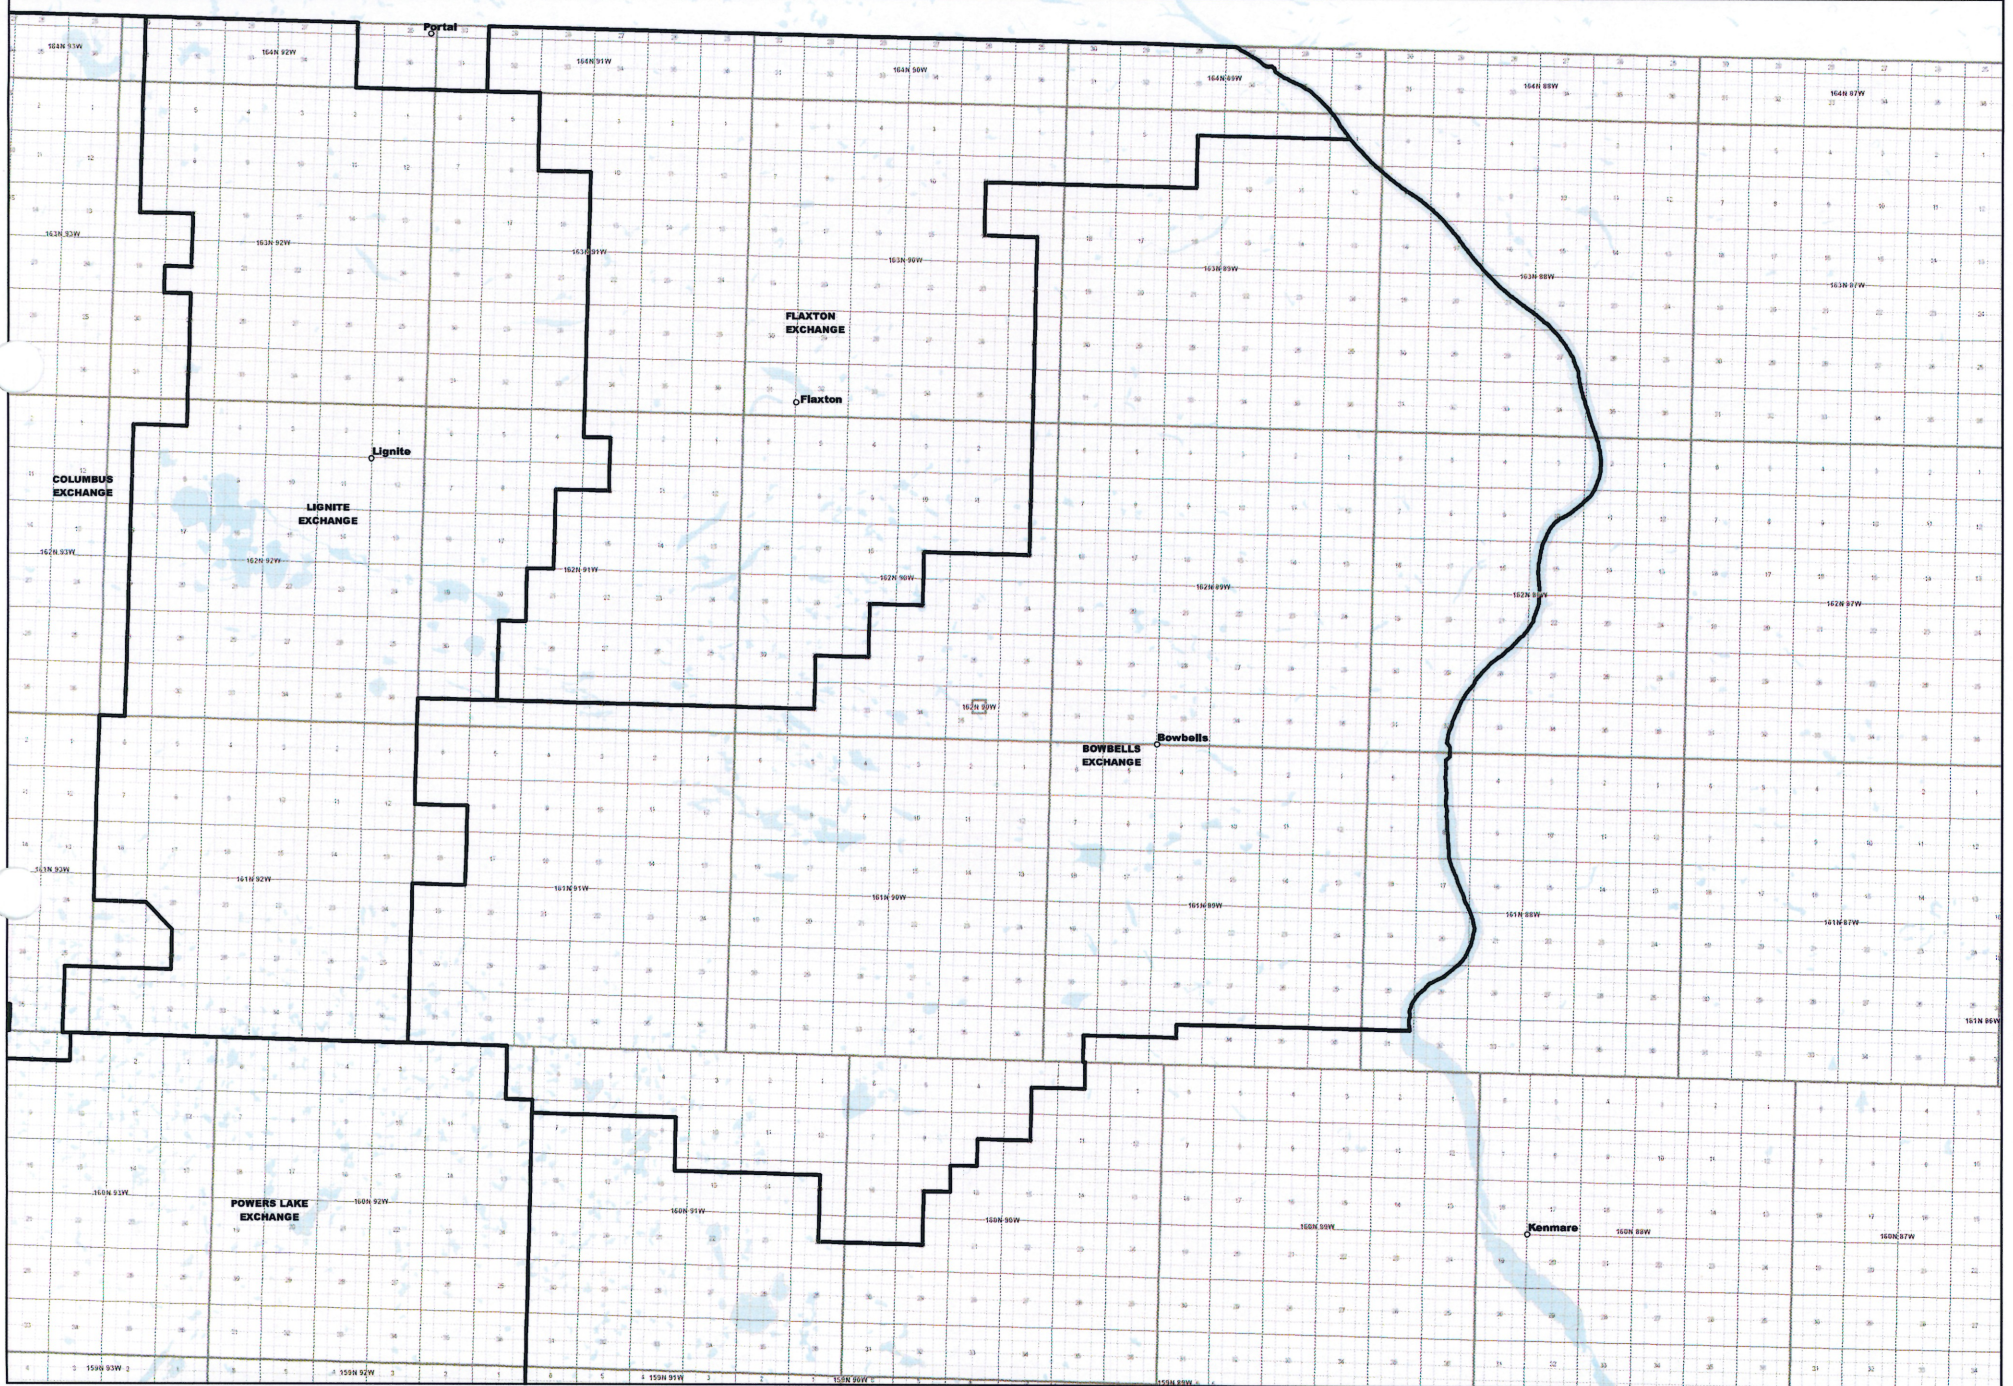

NORTH DAKOTA EXCHANGE BOUNDARY MAP
NORTHWEST COMMUNICATIONS COOPERATIVE, A COOPERATIVE ASSOCIATION
ALAMO EXCHANGE

Date: 5/22/2013

Page 1 of 16

— Exchange Boundary - Release 1

NORTH DAKOTA EXCHANGE BOUNDARY MAP
NORTHWEST COMMUNICATIONS COOPERATIVE, A COOPERATIVE ASSOCIATION
BOWBELLS EXCHANGE

Date: 5/22/2013

Page 2 of 16

— Exchange Boundary - Release 1

NORTH DAKOTA EXCHANGE BOUNDARY MAP
NORTHWEST COMMUNICATIONS COOPERATIVE, A COOPERATIVE ASSOCIATION
EPPING EXCHANGE

Date: 5/22/2013

Page 5 of 16

Exchange Boundary - Release 1

NORTH DAKOTA EXCHANGE BOUNDARY MAP
NORTHWEST COMMUNICATIONS COOPERATIVE, A COOPERATIVE ASSOCIATION
FLAXTON EXCHANGE

Date: 5/22/2013

Page 6 of 16

— Exchange Boundary - Release 1

NORTH DAKOTA EXCHANGE BOUNDARY MAP
NORTHWEST COMMUNICATIONS COOPERATIVE, A COOPERATIVE ASSOCIATION
LIGNITE EXCHANGE

Date: 5/22/2013

Page 8 of 16

— Exchange Boundary - Release 1

NORTH DAKOTA EXCHANGE BOUNDARY MAP
NORTHWEST COMMUNICATIONS COOPERATIVE, A COOPERATIVE ASSOCIATION
MARMON EXCHANGE

Date: 5/22/2013

Page 9 of 16

Exchange Boundary - Release 1