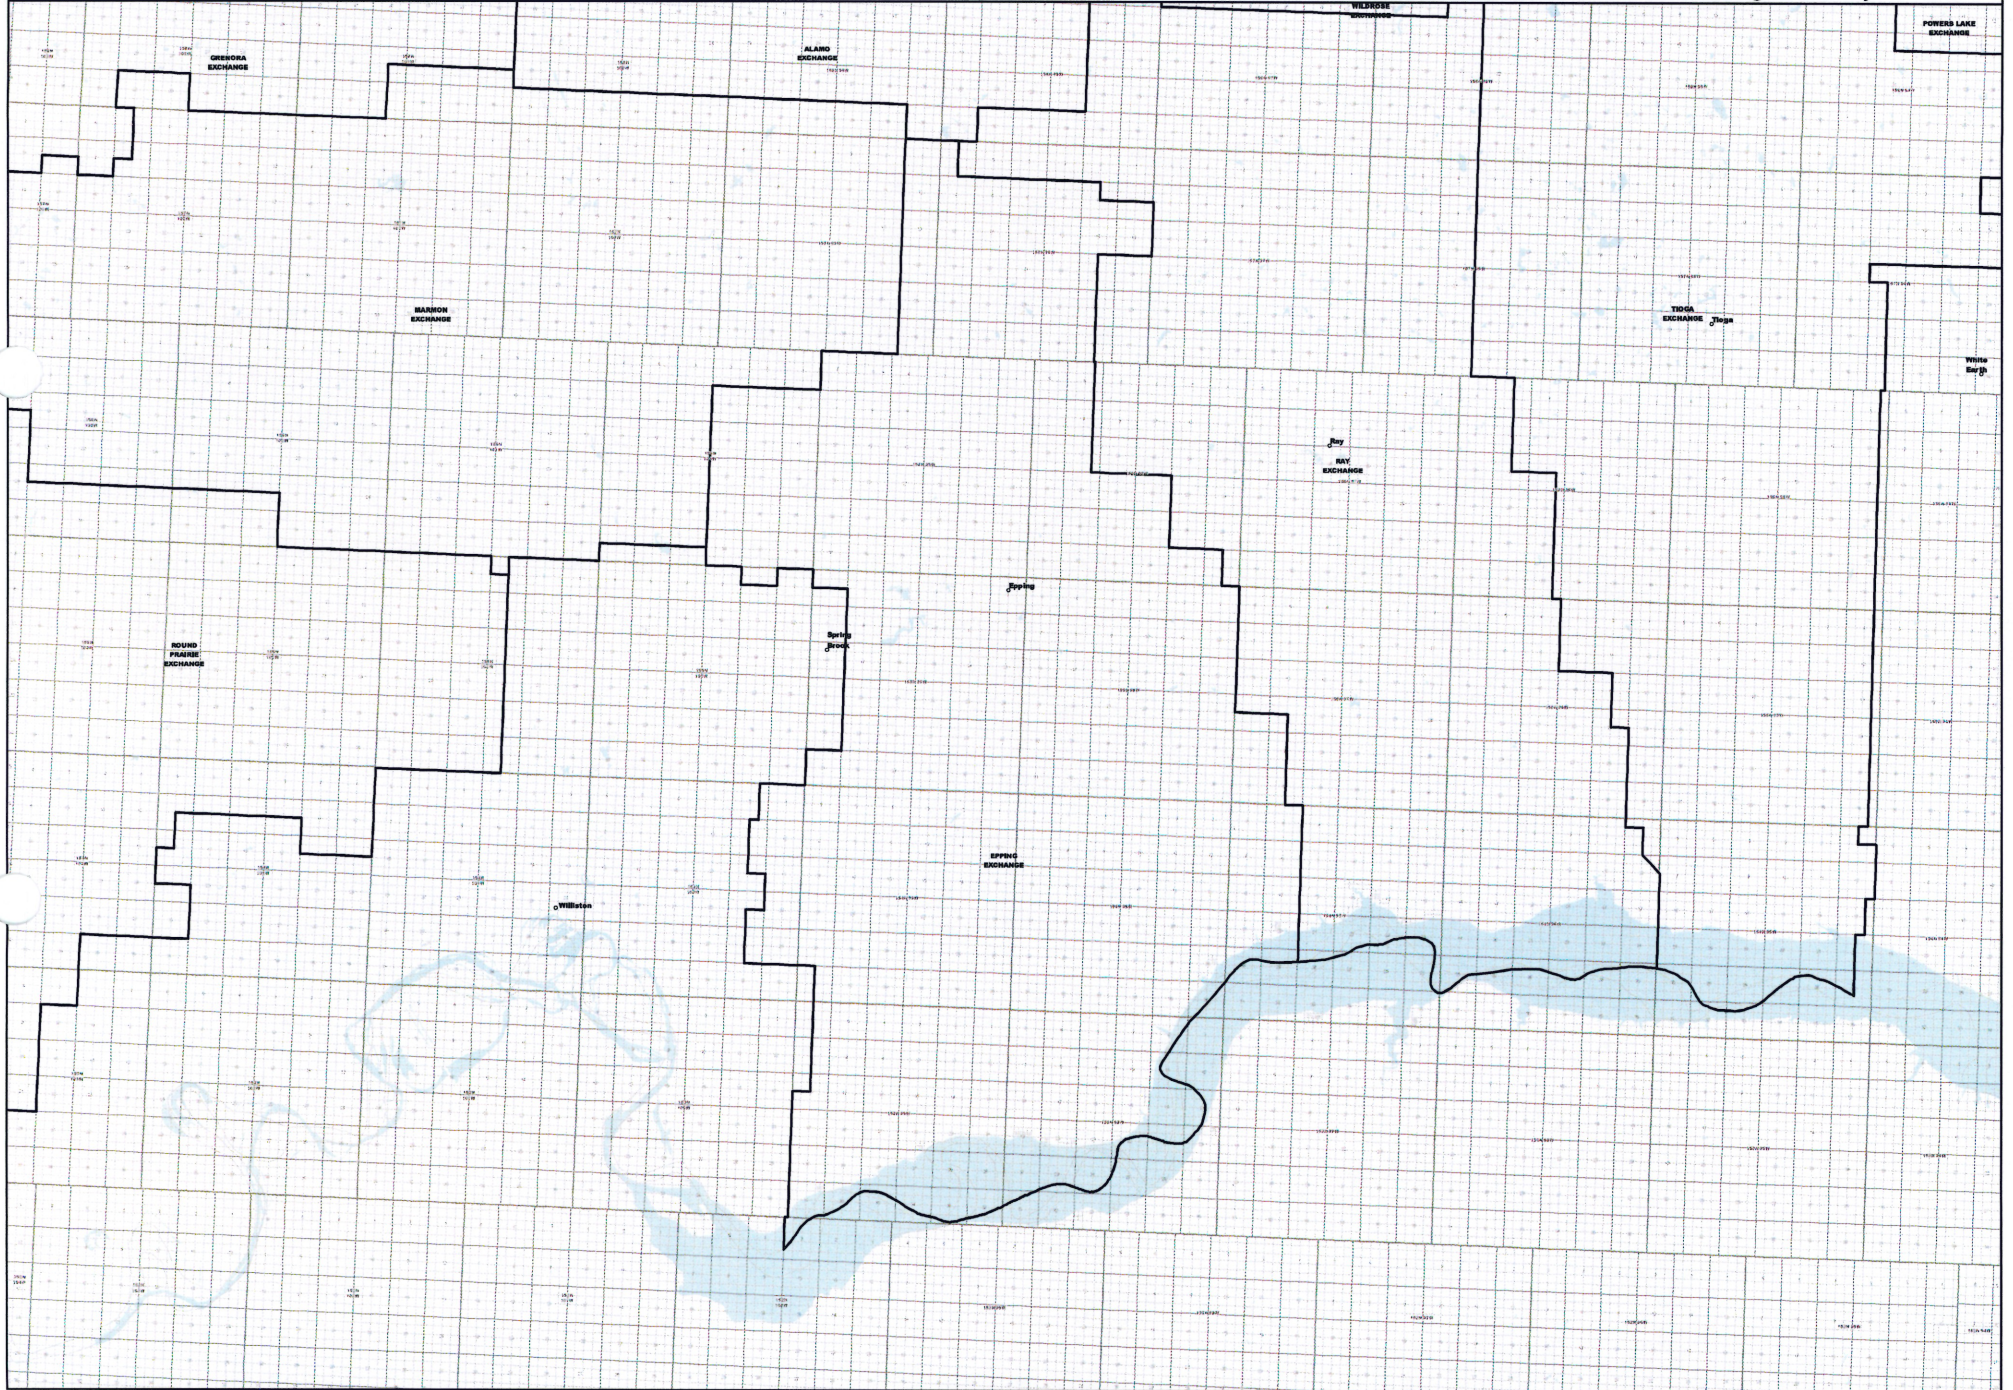

Date: 5/22/2013

Page 2 of 16

— Exchange Boundary - Release 1

NORTH DAKOTA EXCHANGE BOUNDARY MAP
NORTHWEST COMMUNICATIONS COOPERATIVE, A COOPERATIVE ASSOCIATION
EPPING EXCHANGE

Date: 5/22/2013

Page 5 of 16

Exchange Boundary - Release 1

NORTH DAKOTA EXCHANGE BOUNDARY MAP
NORTHWEST COMMUNICATIONS COOPERATIVE, A COOPERATIVE ASSOCIATION
FLAXTON EXCHANGE

Date: 5/22/2013

Page 6 of 16

— Exchange Boundary - Release 1

NORTH DAKOTA EXCHANGE BOUNDARY MAP
NORTHWEST COMMUNICATIONS COOPERATIVE, A COOPERATIVE ASSOCIATION
LIGNITE EXCHANGE