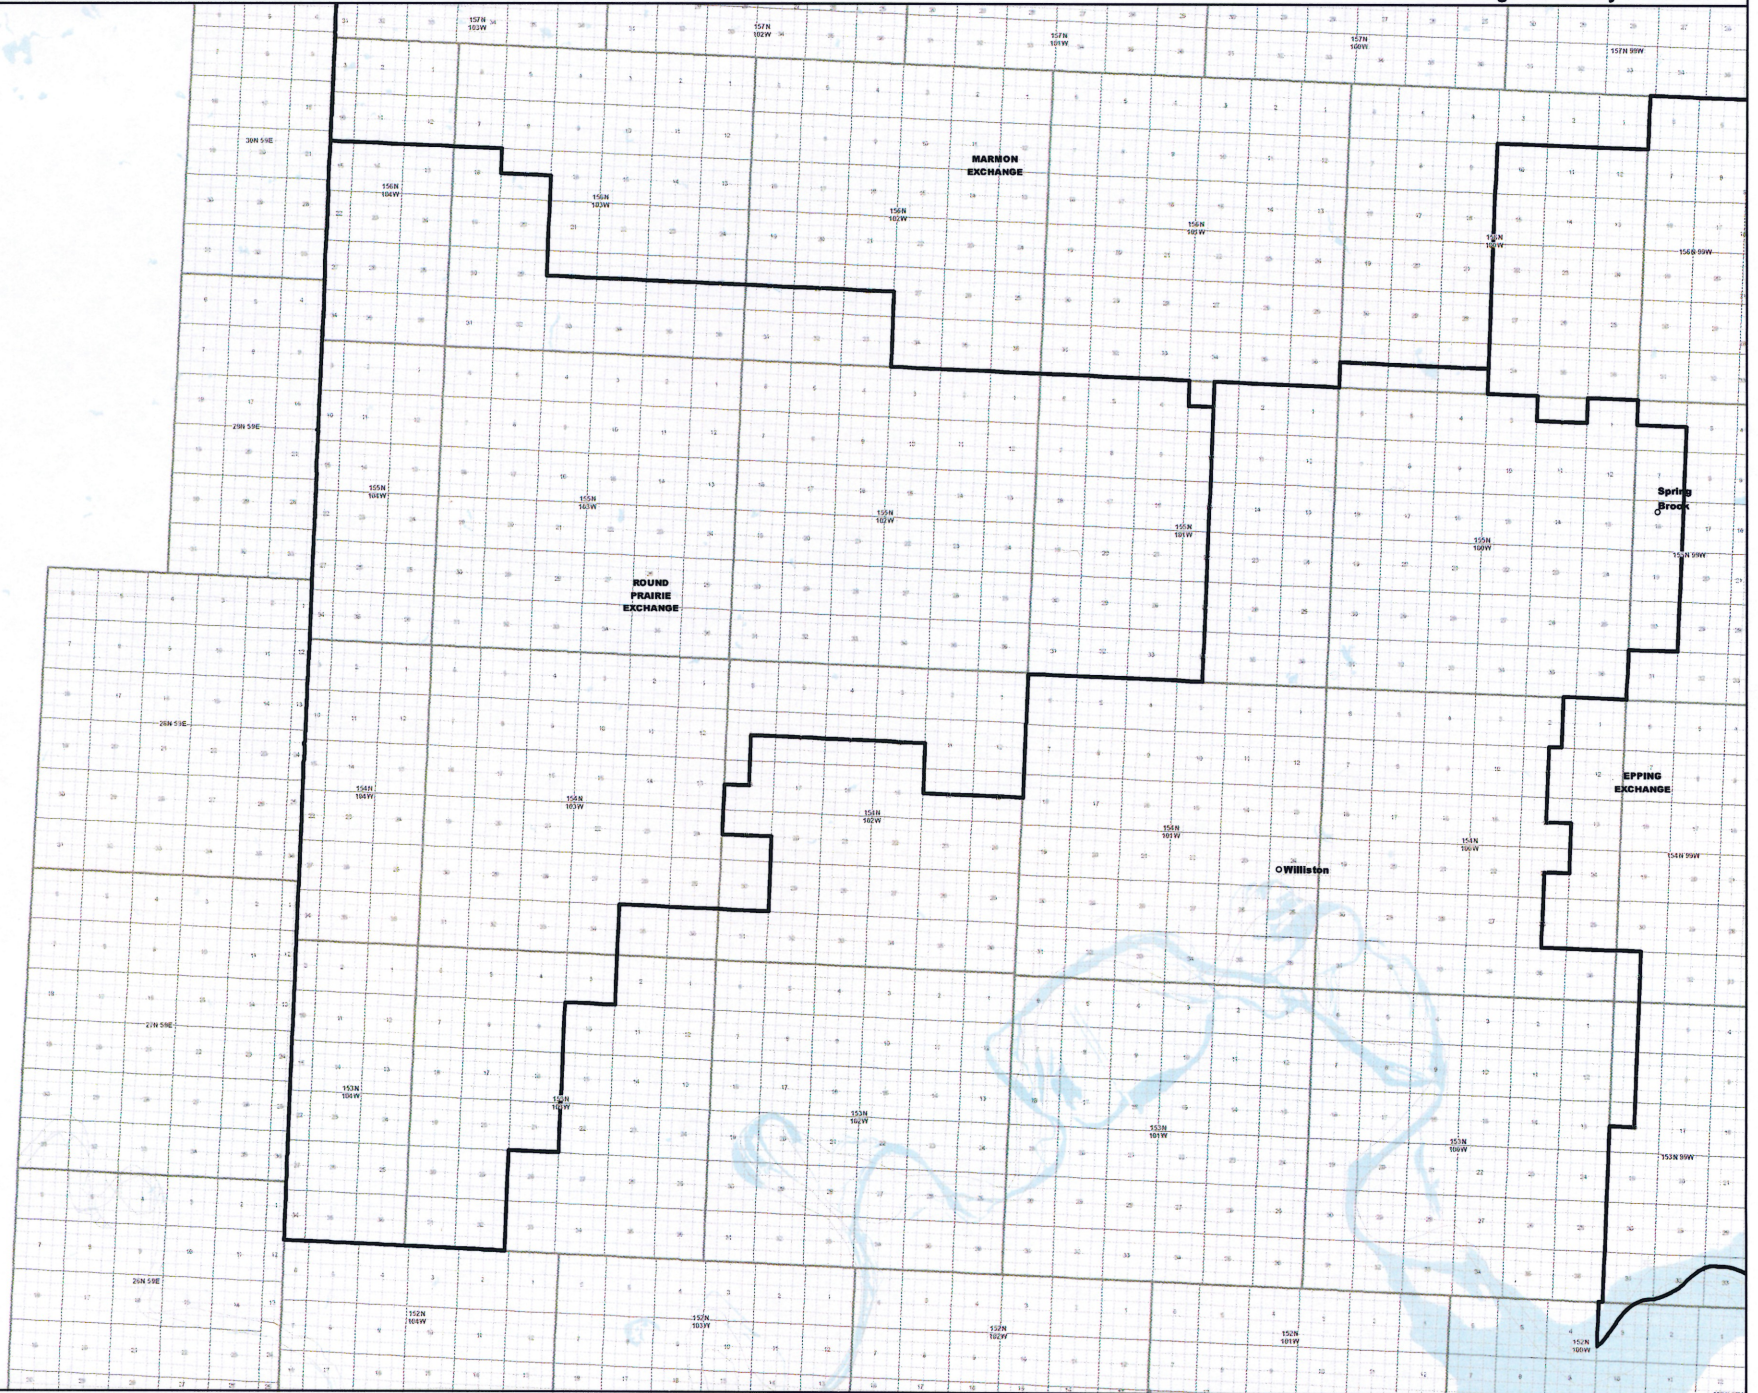

NORTH DAKOTA EXCHANGE BOUNDARY MAP
NORTHWEST COMMUNICATIONS COOPERATIVE, A COOPERATIVE ASSOCIATION
ROUND PRAIRIE EXCHANGE

Date: 5/22/2013

Page 14 of 16

— Exchange Boundary - Release 1