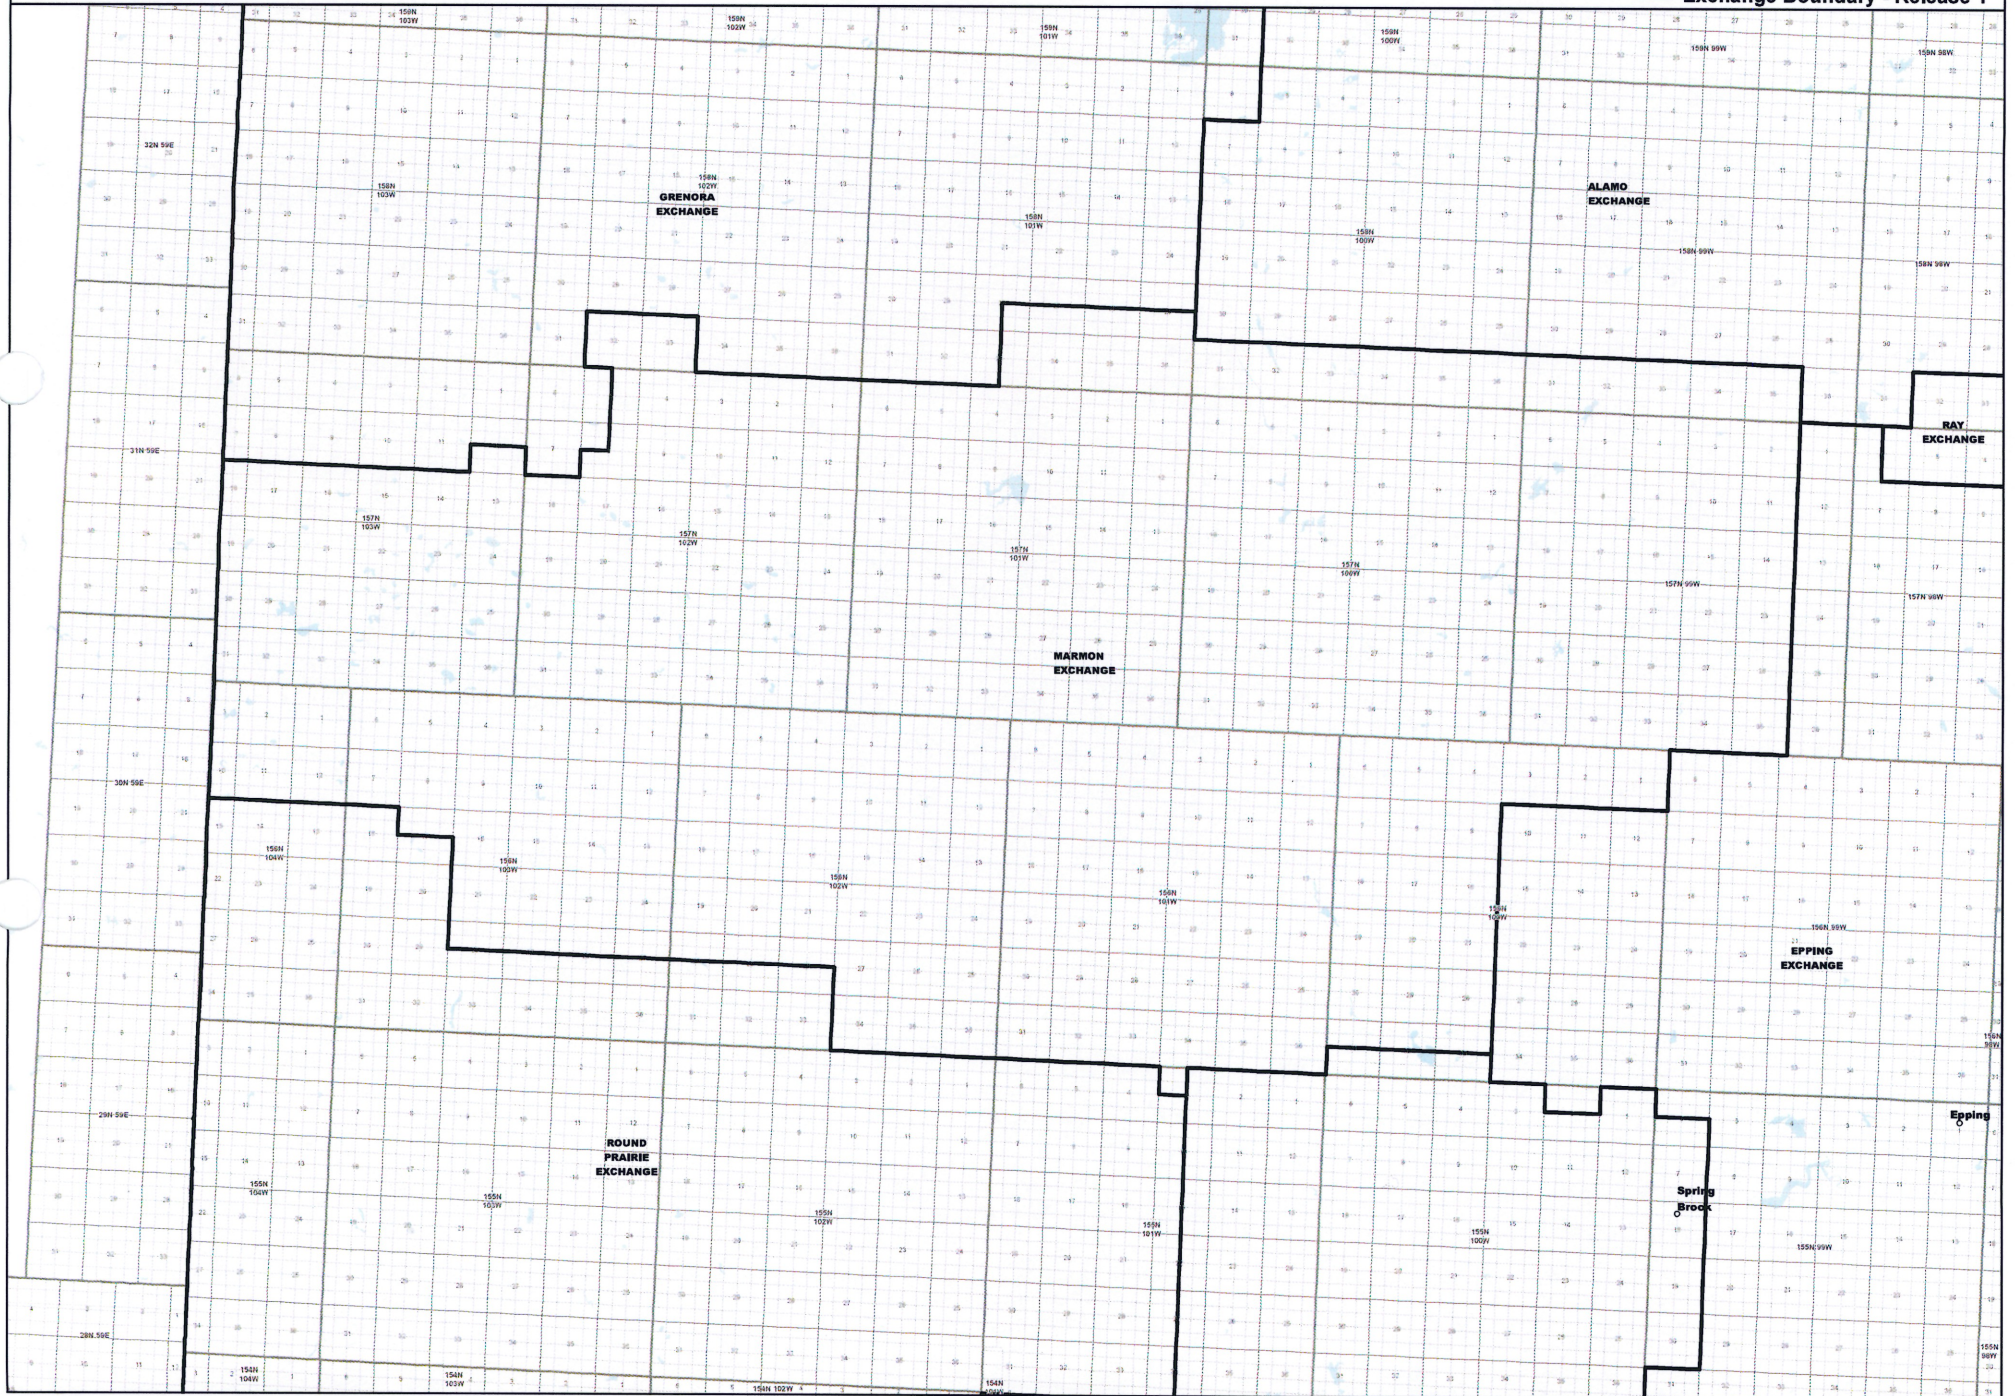

Date: 5/22/2013

Page 8 of 16

— Exchange Boundary - Release 1

NORTH DAKOTA EXCHANGE BOUNDARY MAP
NORTHWEST COMMUNICATIONS COOPERATIVE, A COOPERATIVE ASSOCIATION
MARMON EXCHANGE

Date: 5/22/2013

Page 9 of 16

Exchange Boundary - Release 1