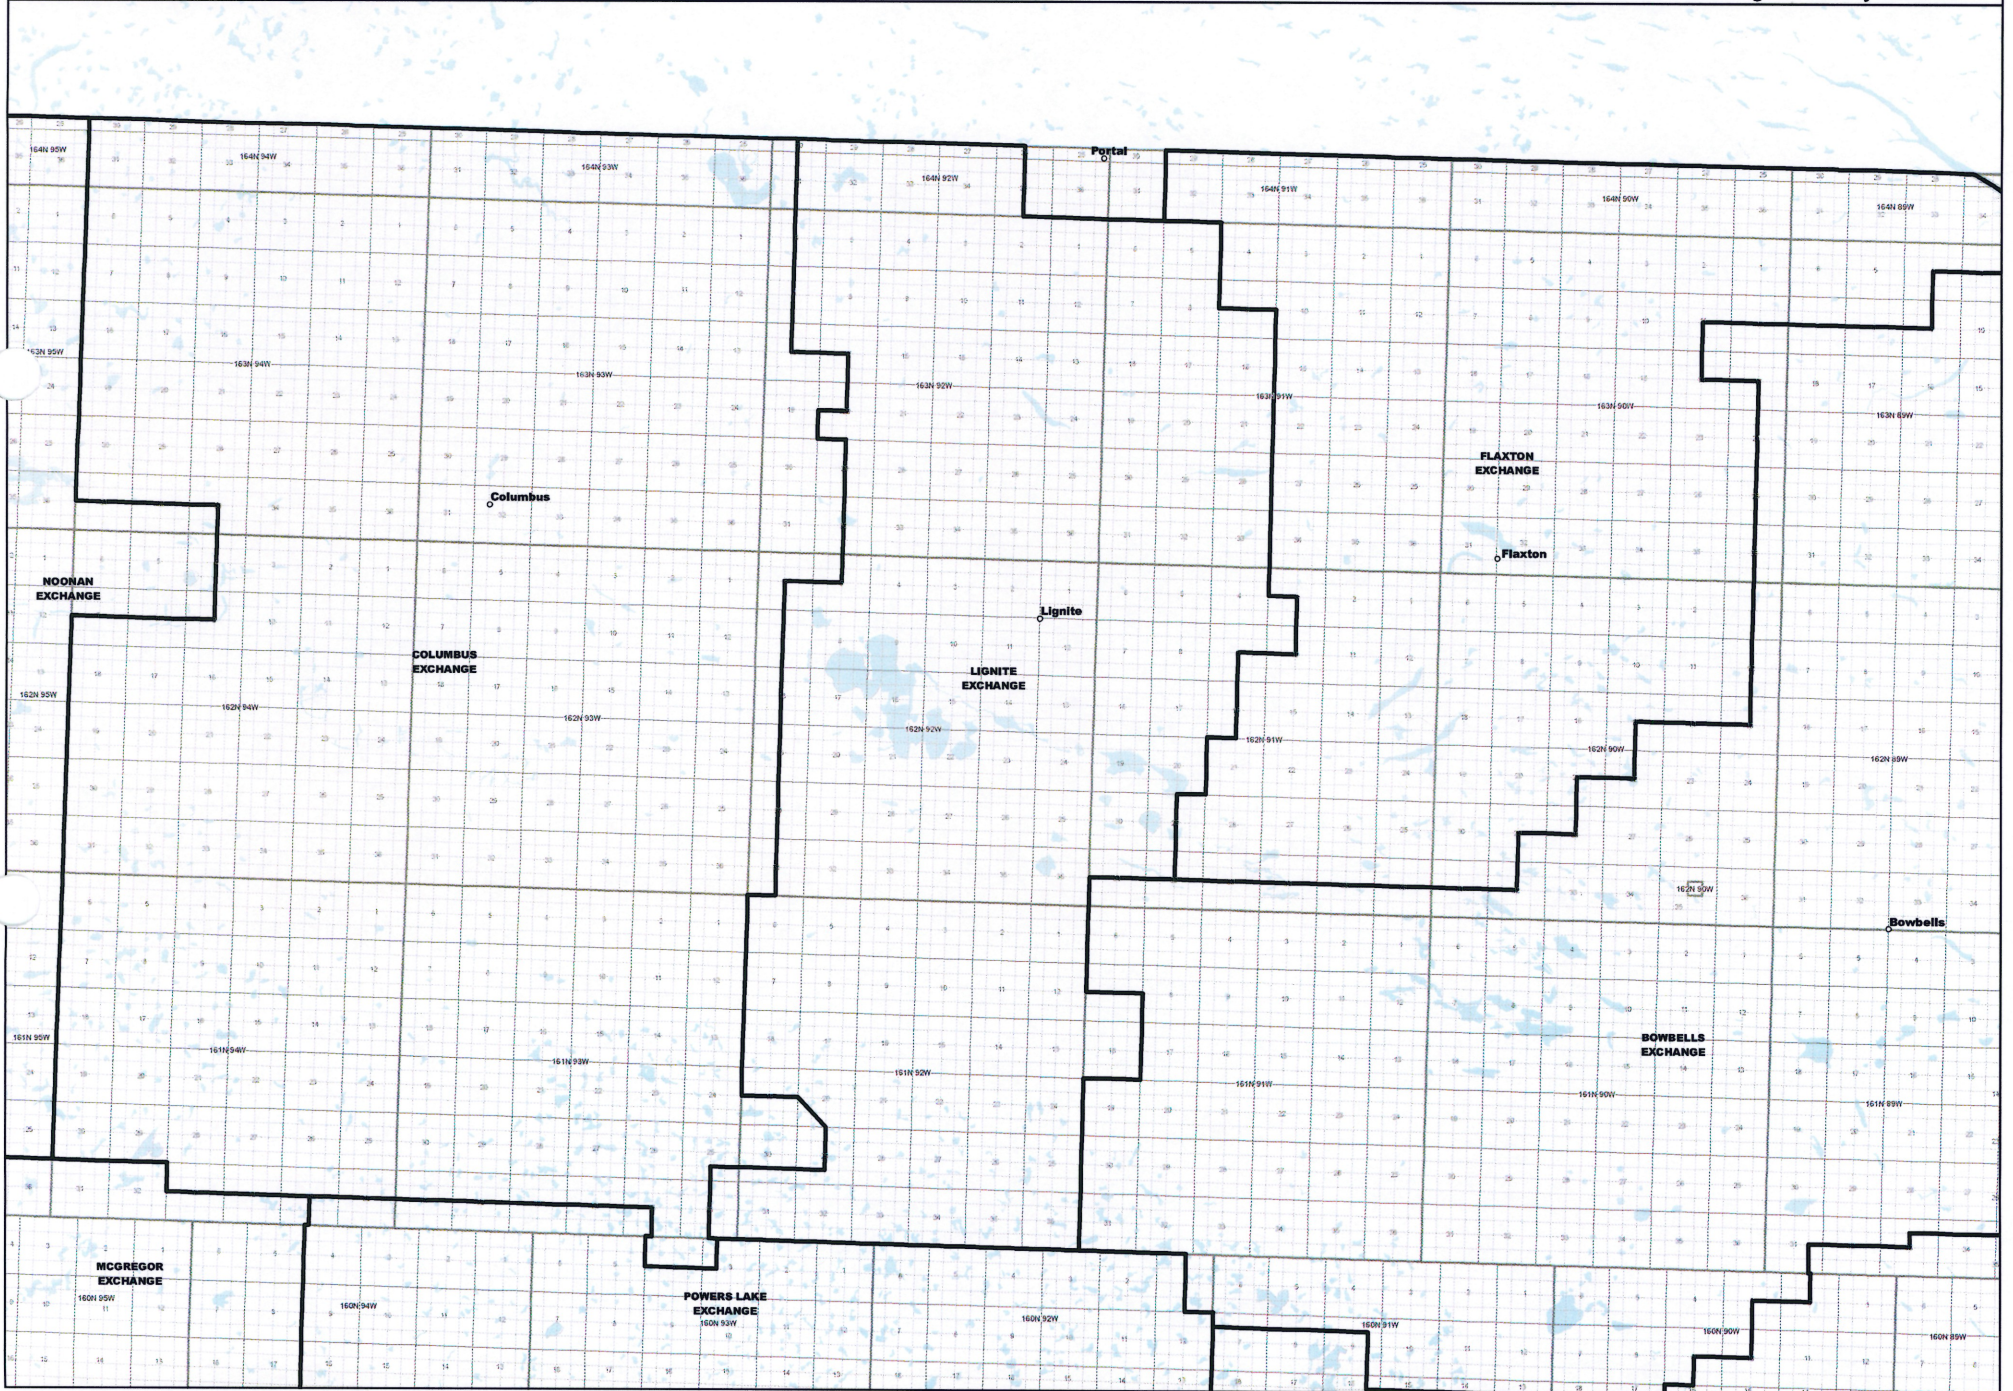

NORTH DAKOTA EXCHANGE BOUNDARY MAP
NORTHWEST COMMUNICATIONS COOPERATIVE, A COOPERATIVE ASSOCIATION
FLAXTON EXCHANGE

Date: 5/22/2013

Page 6 of 16

— Exchange Boundary - Release 1

NORTH DAKOTA EXCHANGE BOUNDARY MAP
NORTHWEST COMMUNICATIONS COOPERATIVE, A COOPERATIVE ASSOCIATION
LIGNITE EXCHANGE

Date: 5/22/2013

Page 8 of 16

— Exchange Boundary - Release 1

NORTH DAKOTA EXCHANGE BOUNDARY MAP
NORTHWEST COMMUNICATIONS COOPERATIVE, A COOPERATIVE ASSOCIATION
MARMON EXCHANGE

Date: 5/22/2013

Page 9 of 16

Exchange Boundary - Release 1