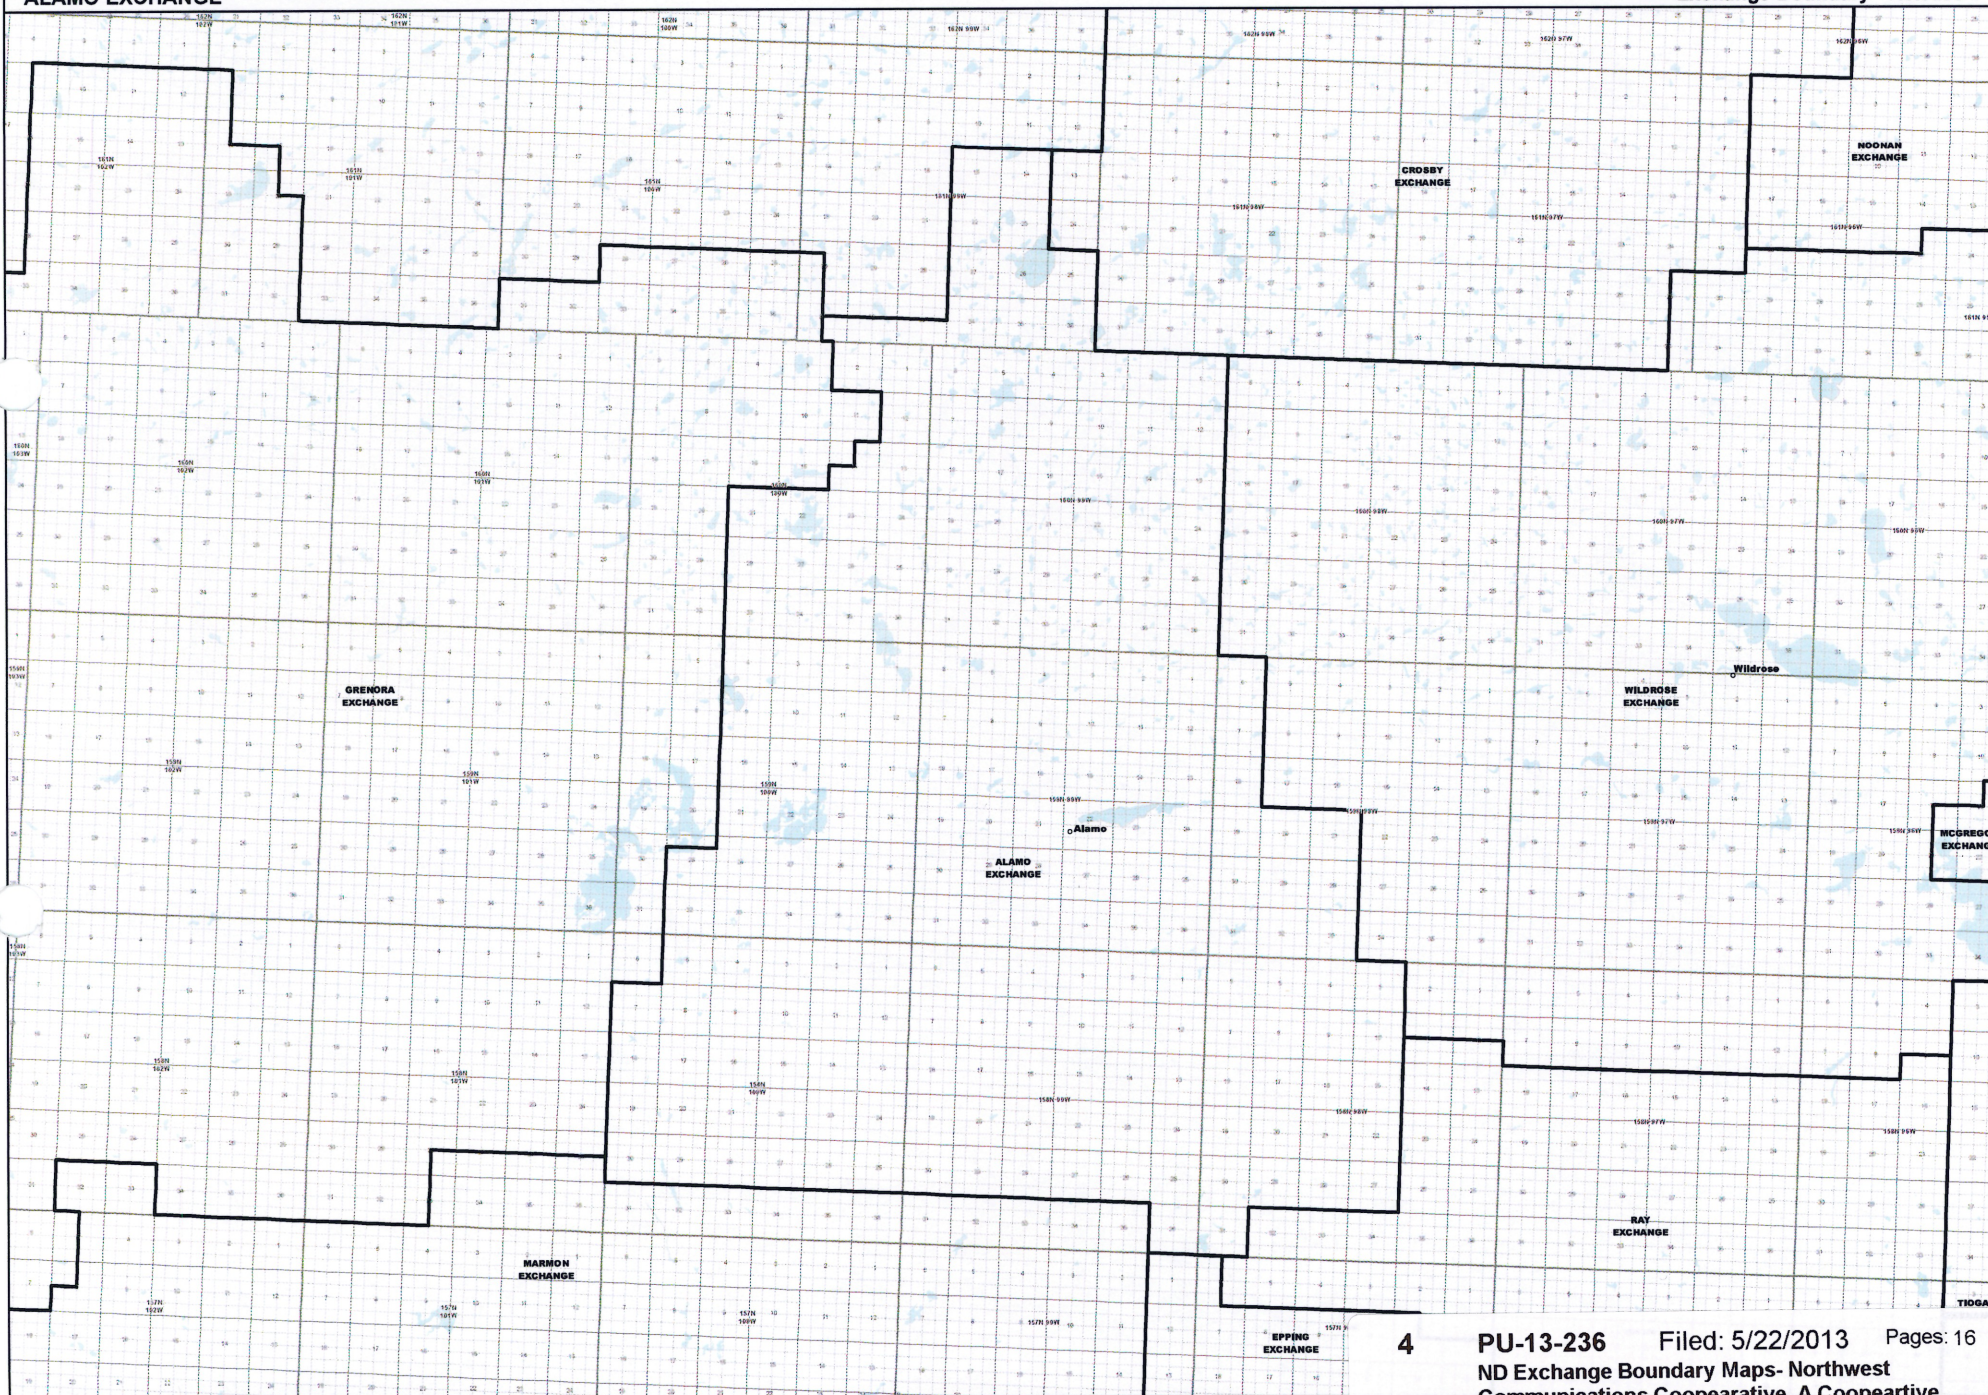

NORTH DAKOTA EXCHANGE BOUNDARY MAP
NORTHWEST COMMUNICATIONS COOPERATIVE, A COOPERATIVE ASSOCIATION
ALAMO EXCHANGE

Date: 5/22/2013

Page 1 of 16

— Exchange Boundary - Release 1

NORTH DAKOTA EXCHANGE BOUNDARY MAP
NORTHWEST COMMUNICATIONS COOPERATIVE, A COOPERATIVE ASSOCIATION
BOWBELLS EXCHANGE

Date: 5/22/2013

Page 2 of 16

— Exchange Boundary - Release 1

NORTH DAKOTA EXCHANGE BOUNDARY MAP
NORTHWEST COMMUNICATIONS COOPERATIVE, A COOPERATIVE ASSOCIATION
EPPING EXCHANGE

Date: 5/22/2013

Page 5 of 16

Exchange Boundary - Release 1

NORTH DAKOTA EXCHANGE BOUNDARY MAP
NORTHWEST COMMUNICATIONS COOPERATIVE, A COOPERATIVE ASSOCIATION
FLAXTON EXCHANGE

Date: 5/22/2013

Page 6 of 16

— Exchange Boundary - Release 1

NORTH DAKOTA EXCHANGE BOUNDARY MAP
NORTHWEST COMMUNICATIONS COOPERATIVE, A COOPERATIVE ASSOCIATION
LIGNITE EXCHANGE