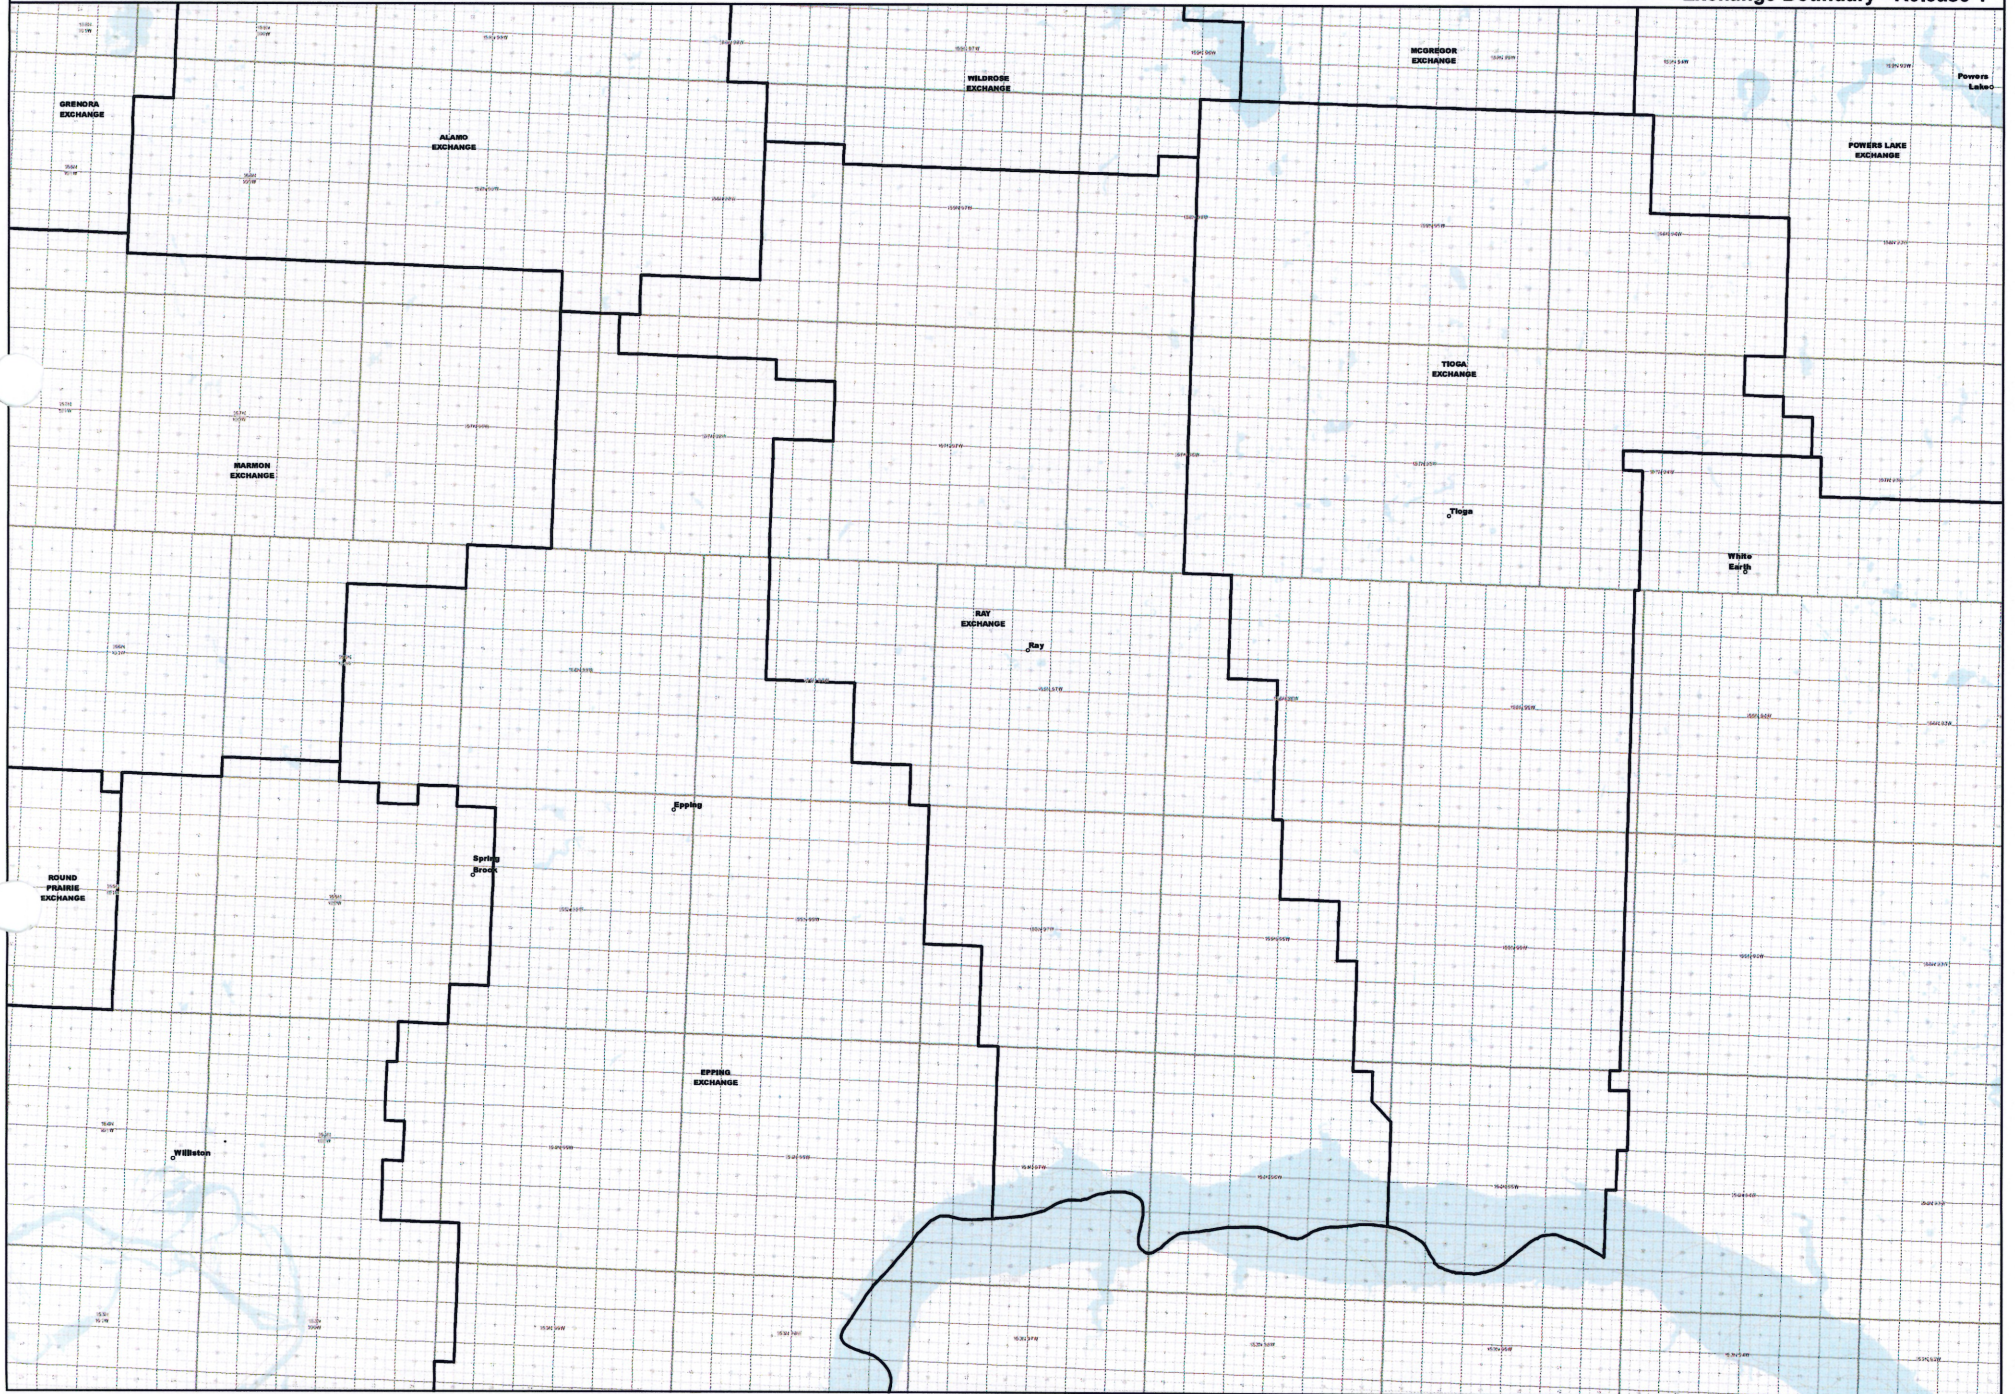

NORTH DAKOTA EXCHANGE BOUNDARY MAP
NORTHWEST COMMUNICATIONS COOPERATIVE, A COOPERATIVE ASSOCIATION
MCGREGOR EXCHANGE

Date: 5/22/2013

Page 10 of 16

— Exchange Boundary - Release 1

NORTH DAKOTA EXCHANGE BOUNDARY MAP
NORTHWEST COMMUNICATIONS COOPERATIVE, A COOPERATIVE ASSOCIATION
RAY EXCHANGE

Date: 5/22/2013

Page 13 of 16

— Exchange Boundary - Release 1

NORTH DAKOTA EXCHANGE BOUNDARY MAP
NORTHWEST COMMUNICATIONS COOPERATIVE, A COOPERATIVE ASSOCIATION
ROUND PRAIRIE EXCHANGE

Date: 5/22/2013

Page 14 of 16