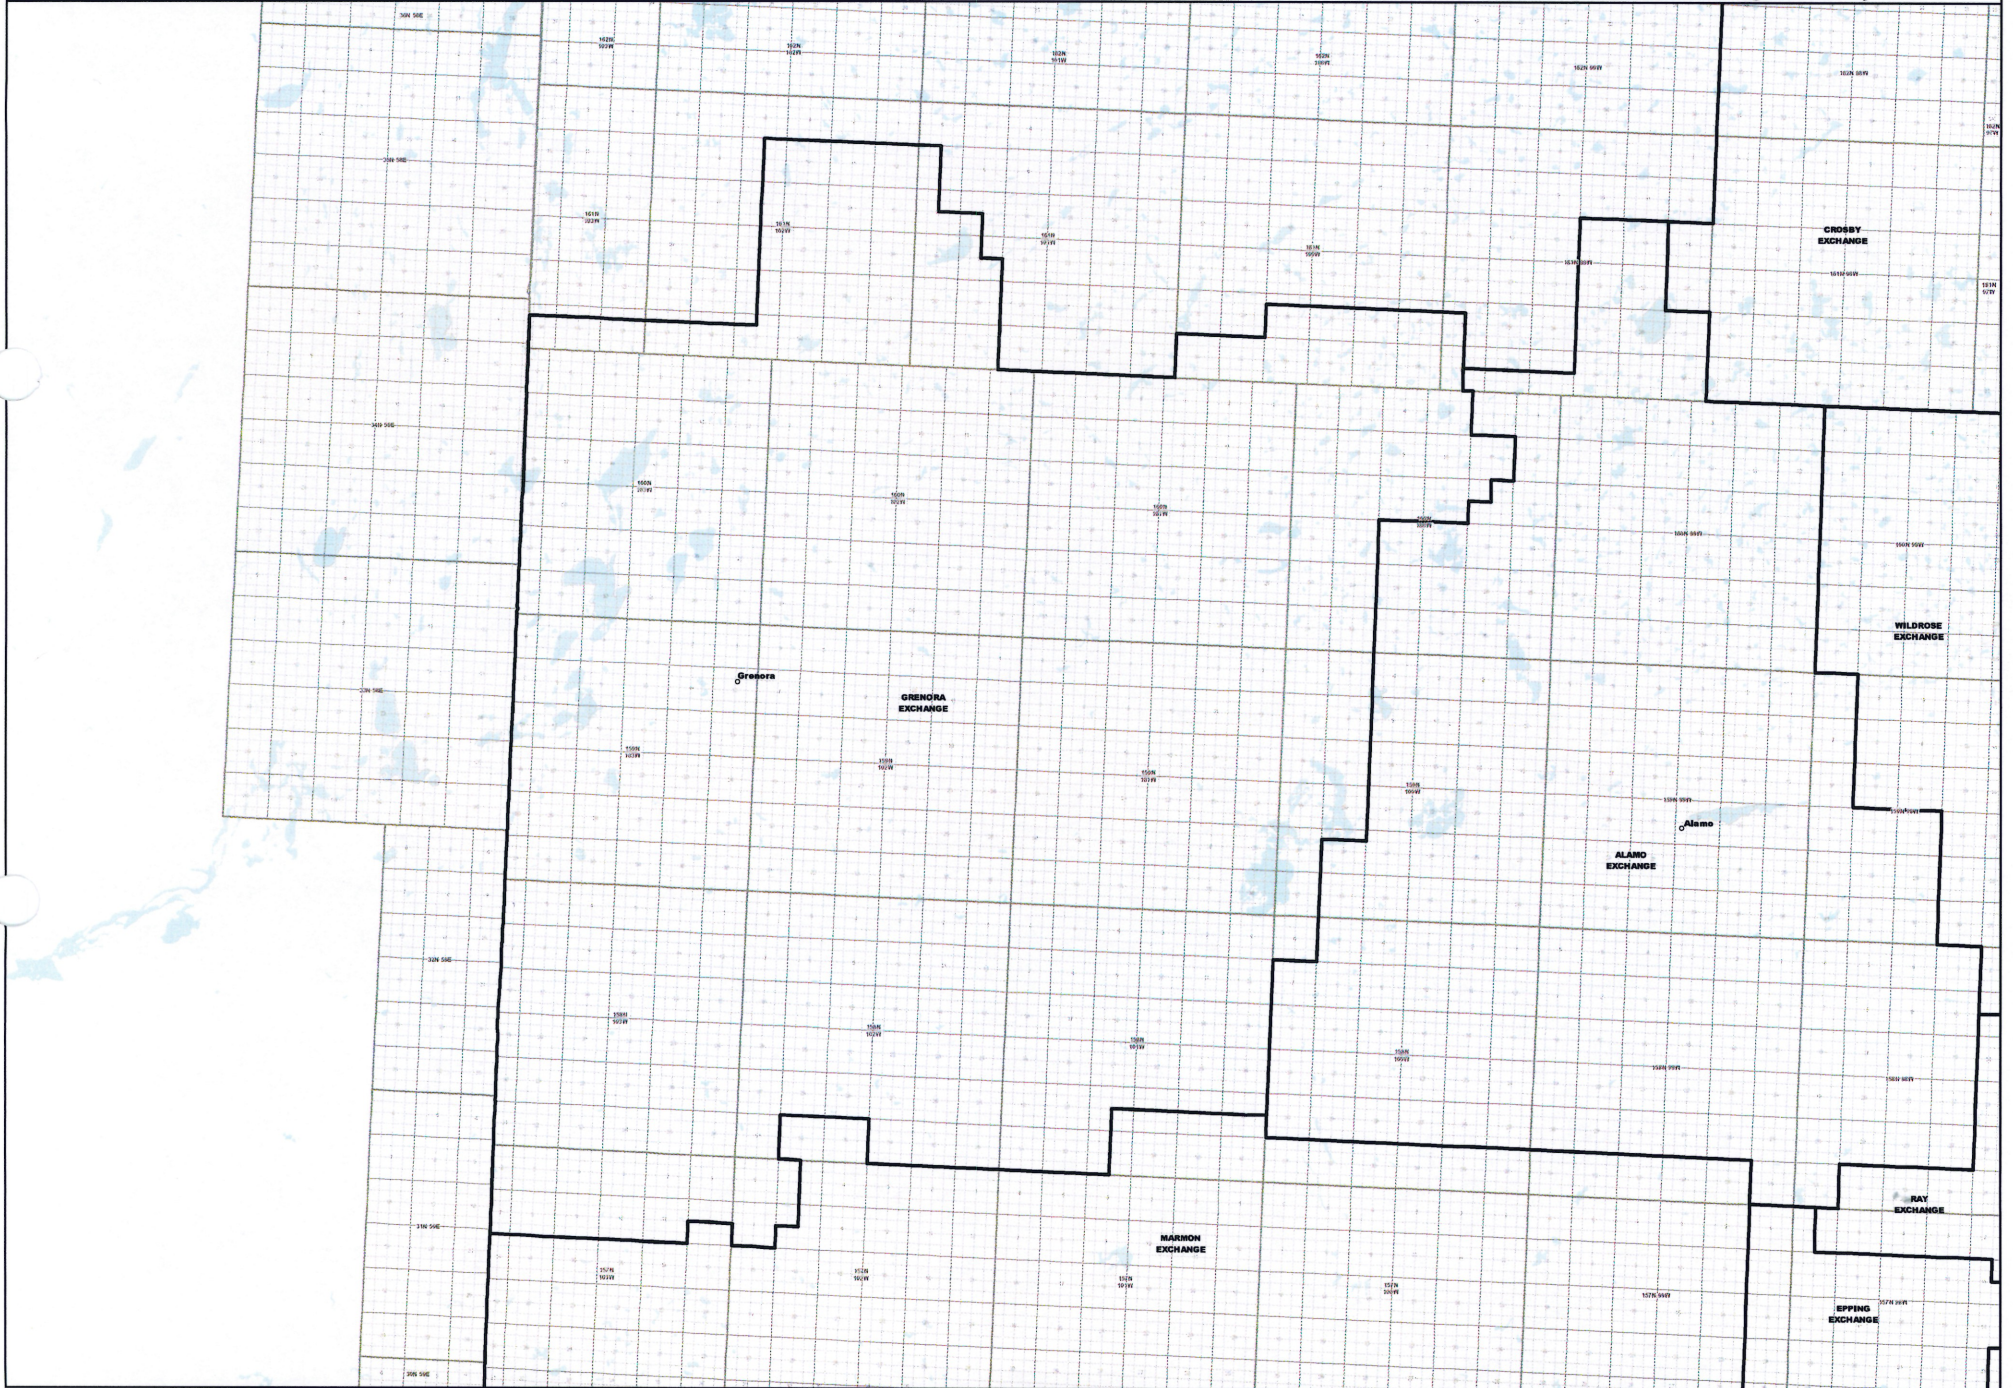

Date: 5/22/2013

Page 2 of 16

— Exchange Boundary - Release 1

NORTH DAKOTA EXCHANGE BOUNDARY MAP
NORTHWEST COMMUNICATIONS COOPERATIVE, A COOPERATIVE ASSOCIATION
EPPING EXCHANGE

Date: 5/22/2013

Page 5 of 16

Exchange Boundary - Release 1

NORTH DAKOTA EXCHANGE BOUNDARY MAP
NORTHWEST COMMUNICATIONS COOPERATIVE, A COOPERATIVE ASSOCIATION
FLAXTON EXCHANGE

Date: 5/22/2013

Page 6 of 16

— Exchange Boundary - Release 1

NORTH DAKOTA EXCHANGE BOUNDARY MAP
NORTHWEST COMMUNICATIONS COOPERATIVE, A COOPERATIVE ASSOCIATION
LIGNITE EXCHANGE