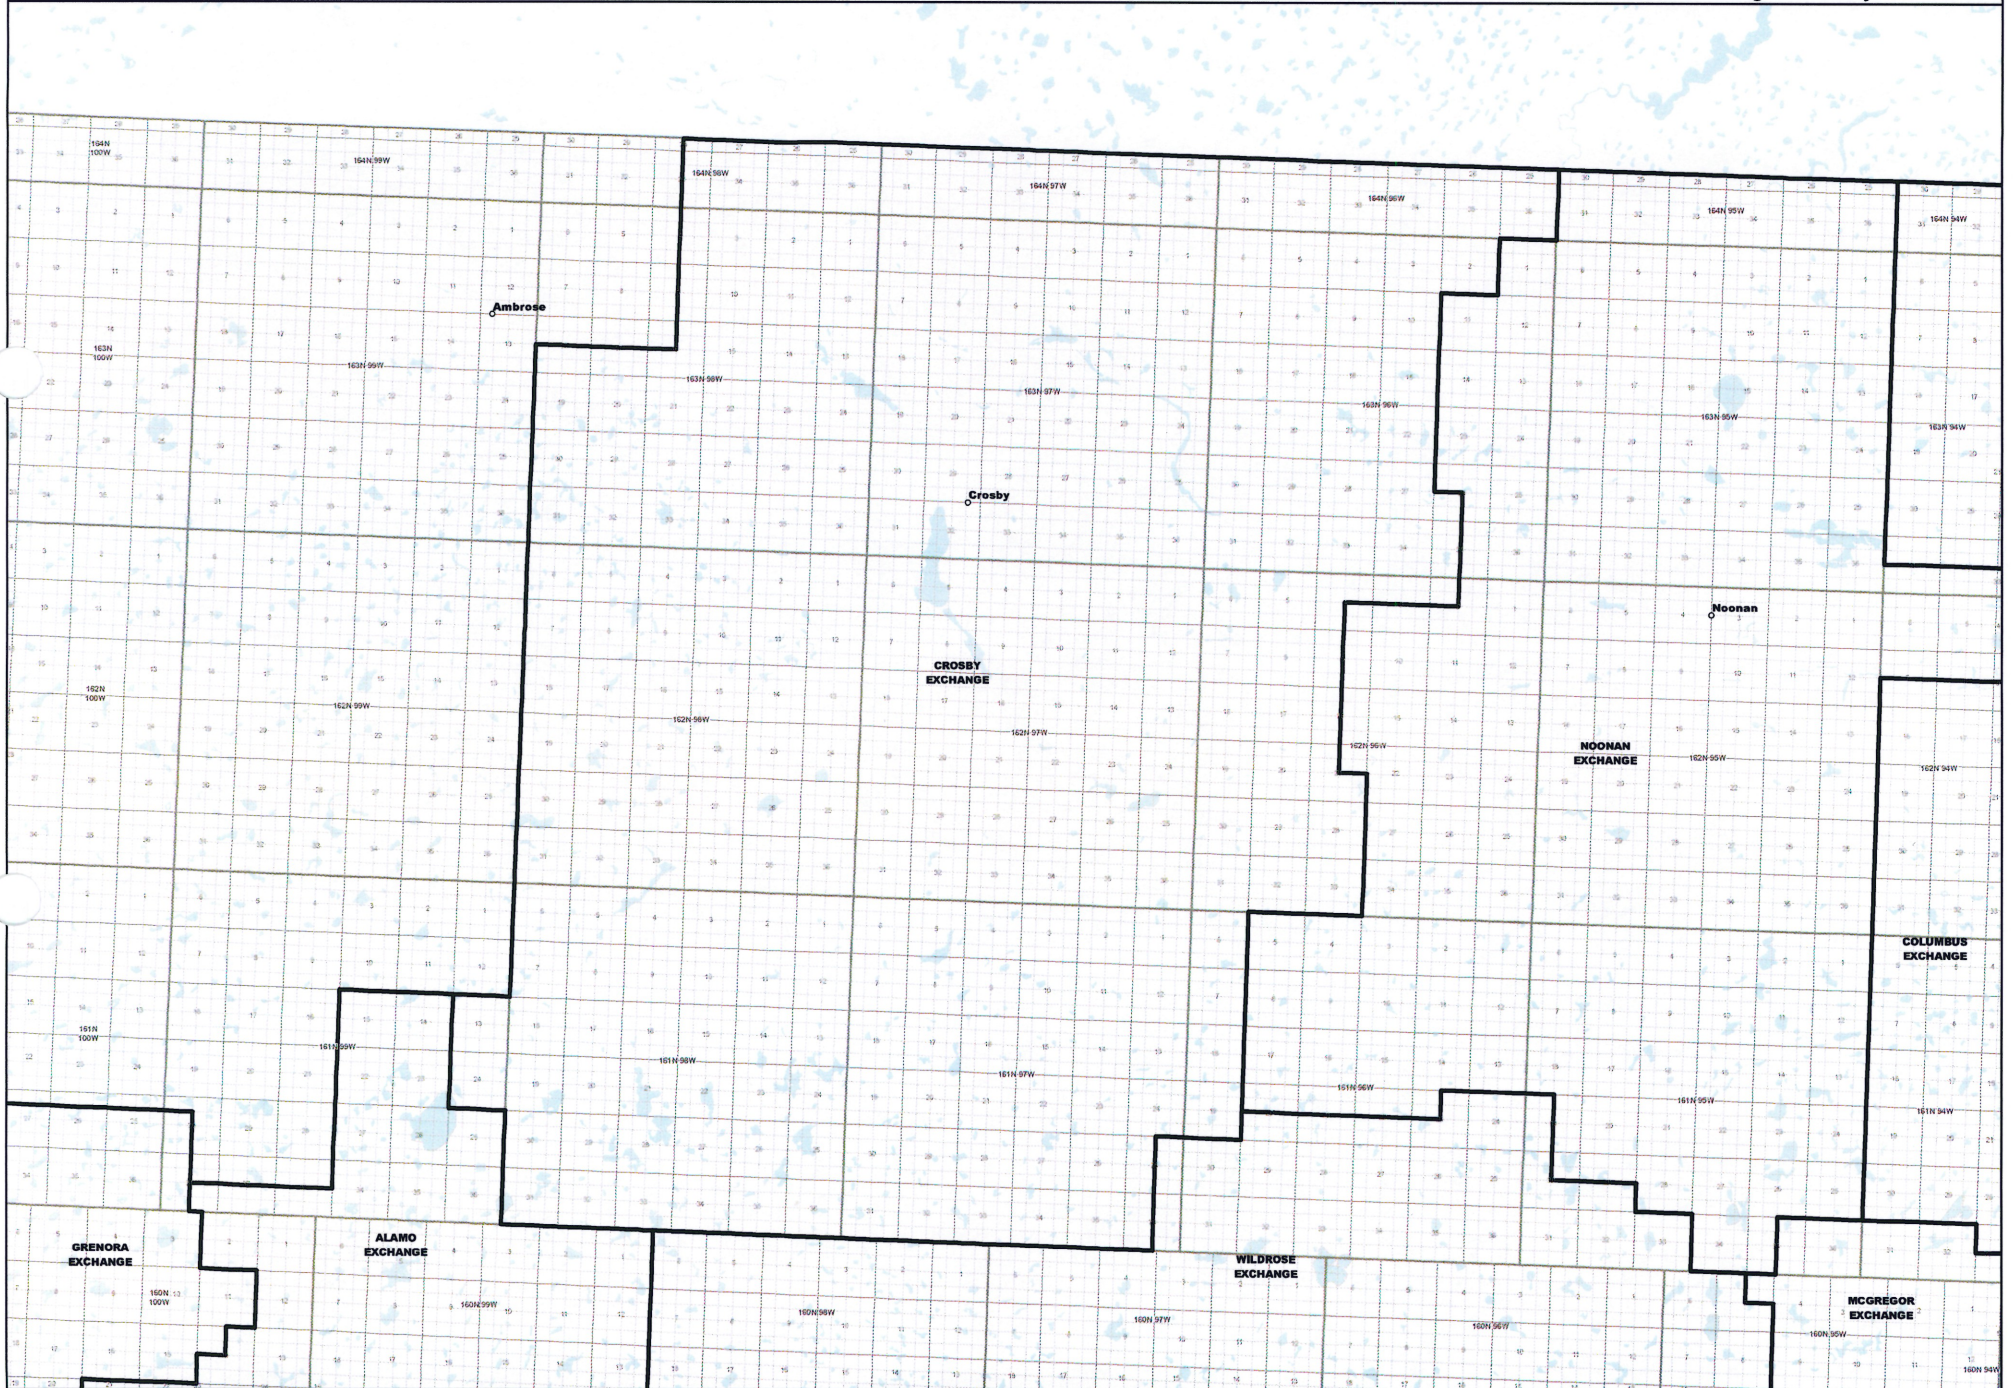

NORTH DAKOTA EXCHANGE BOUNDARY MAP
NORTHWEST COMMUNICATIONS COOPERATIVE, A COOPERATIVE ASSOCIATION
ALAMO EXCHANGE

Date: 5/22/2013

Page 1 of 16

— Exchange Boundary - Release 1

NORTH DAKOTA EXCHANGE BOUNDARY MAP
NORTHWEST COMMUNICATIONS COOPERATIVE, A COOPERATIVE ASSOCIATION
BOWBELLS EXCHANGE

Date: 5/22/2013

Page 2 of 16

— Exchange Boundary - Release 1

NORTH DAKOTA EXCHANGE BOUNDARY MAP
NORTHWEST COMMUNICATIONS COOPERATIVE, A COOPERATIVE ASSOCIATION
EPPING EXCHANGE

Date: 5/22/2013

Page 5 of 16

Exchange Boundary - Release 1