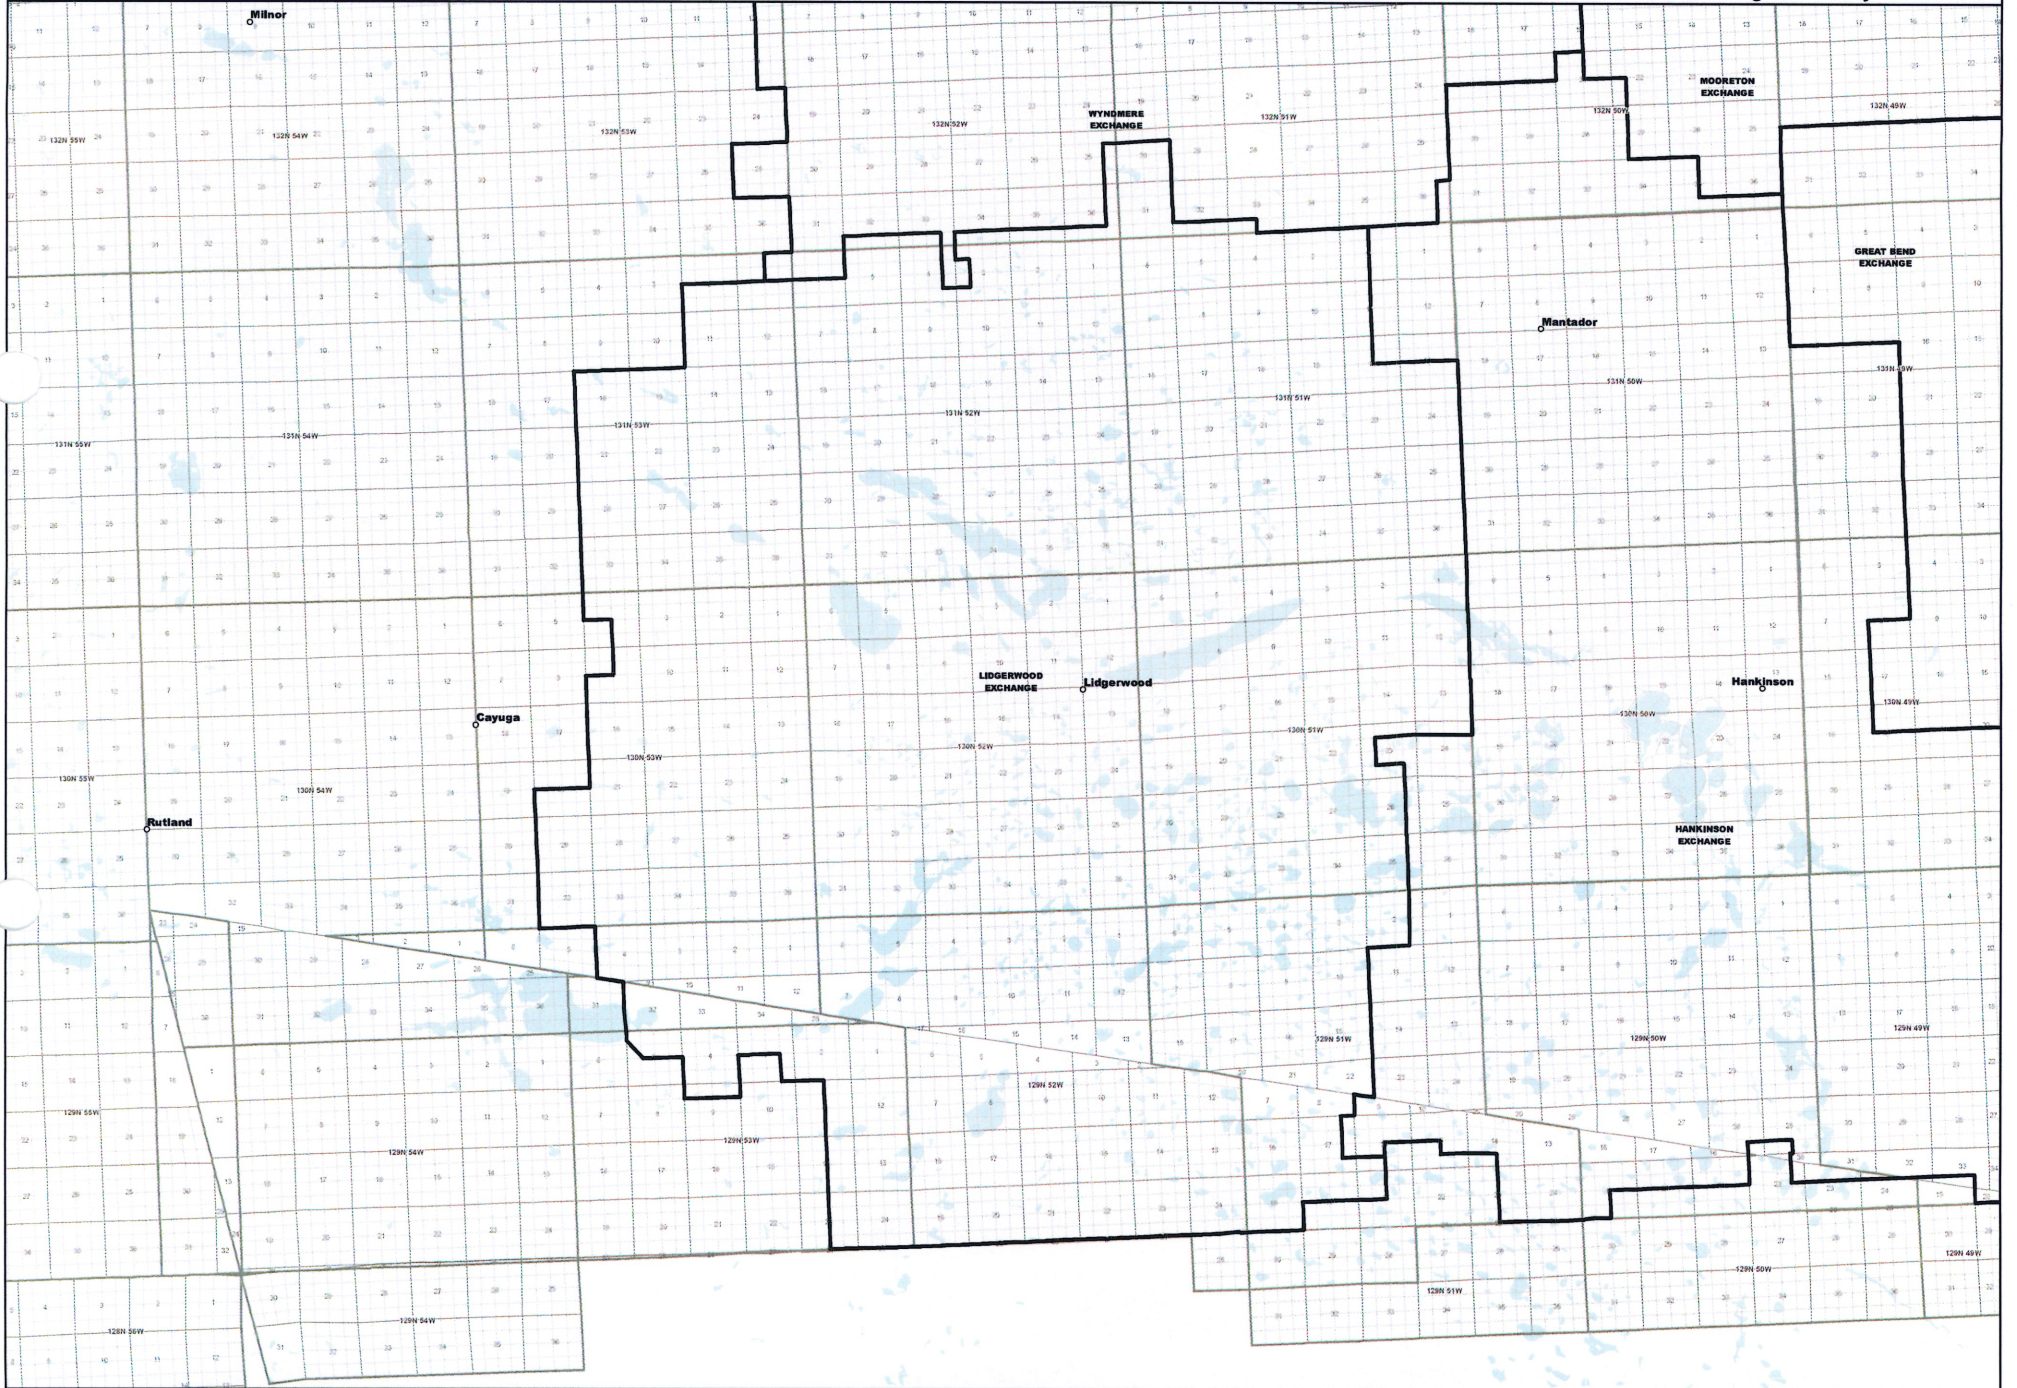

Date: 5/22/2013

Page 5 of 8

— Exchange Boundary - Release 1

**NORTH DAKOTA EXCHANGE BOUNDARY MAP**  
**RED RIVER RURAL TELEPHONE ASSOCIATION**  
**LIDGERWOOD EXCHANGE**

Date: 5/22/2013

Page 6 of 8

— Exchange Boundary - Release 1

**NORTH DAKOTA EXCHANGE BOUNDARY MAP**  
**RED RIVER RURAL TELEPHONE ASSOCIATION**  
**MOORETON EXCHANGE**

Date: 5/22/2013

Page 7 of 8

— Exchange Boundary - Release 1

**NORTH DAKOTA EXCHANGE BOUNDARY MAP**  
**RED RIVER RURAL TELEPHONE ASSOCIATION**  
**WYNDMERE EXCHANGE**