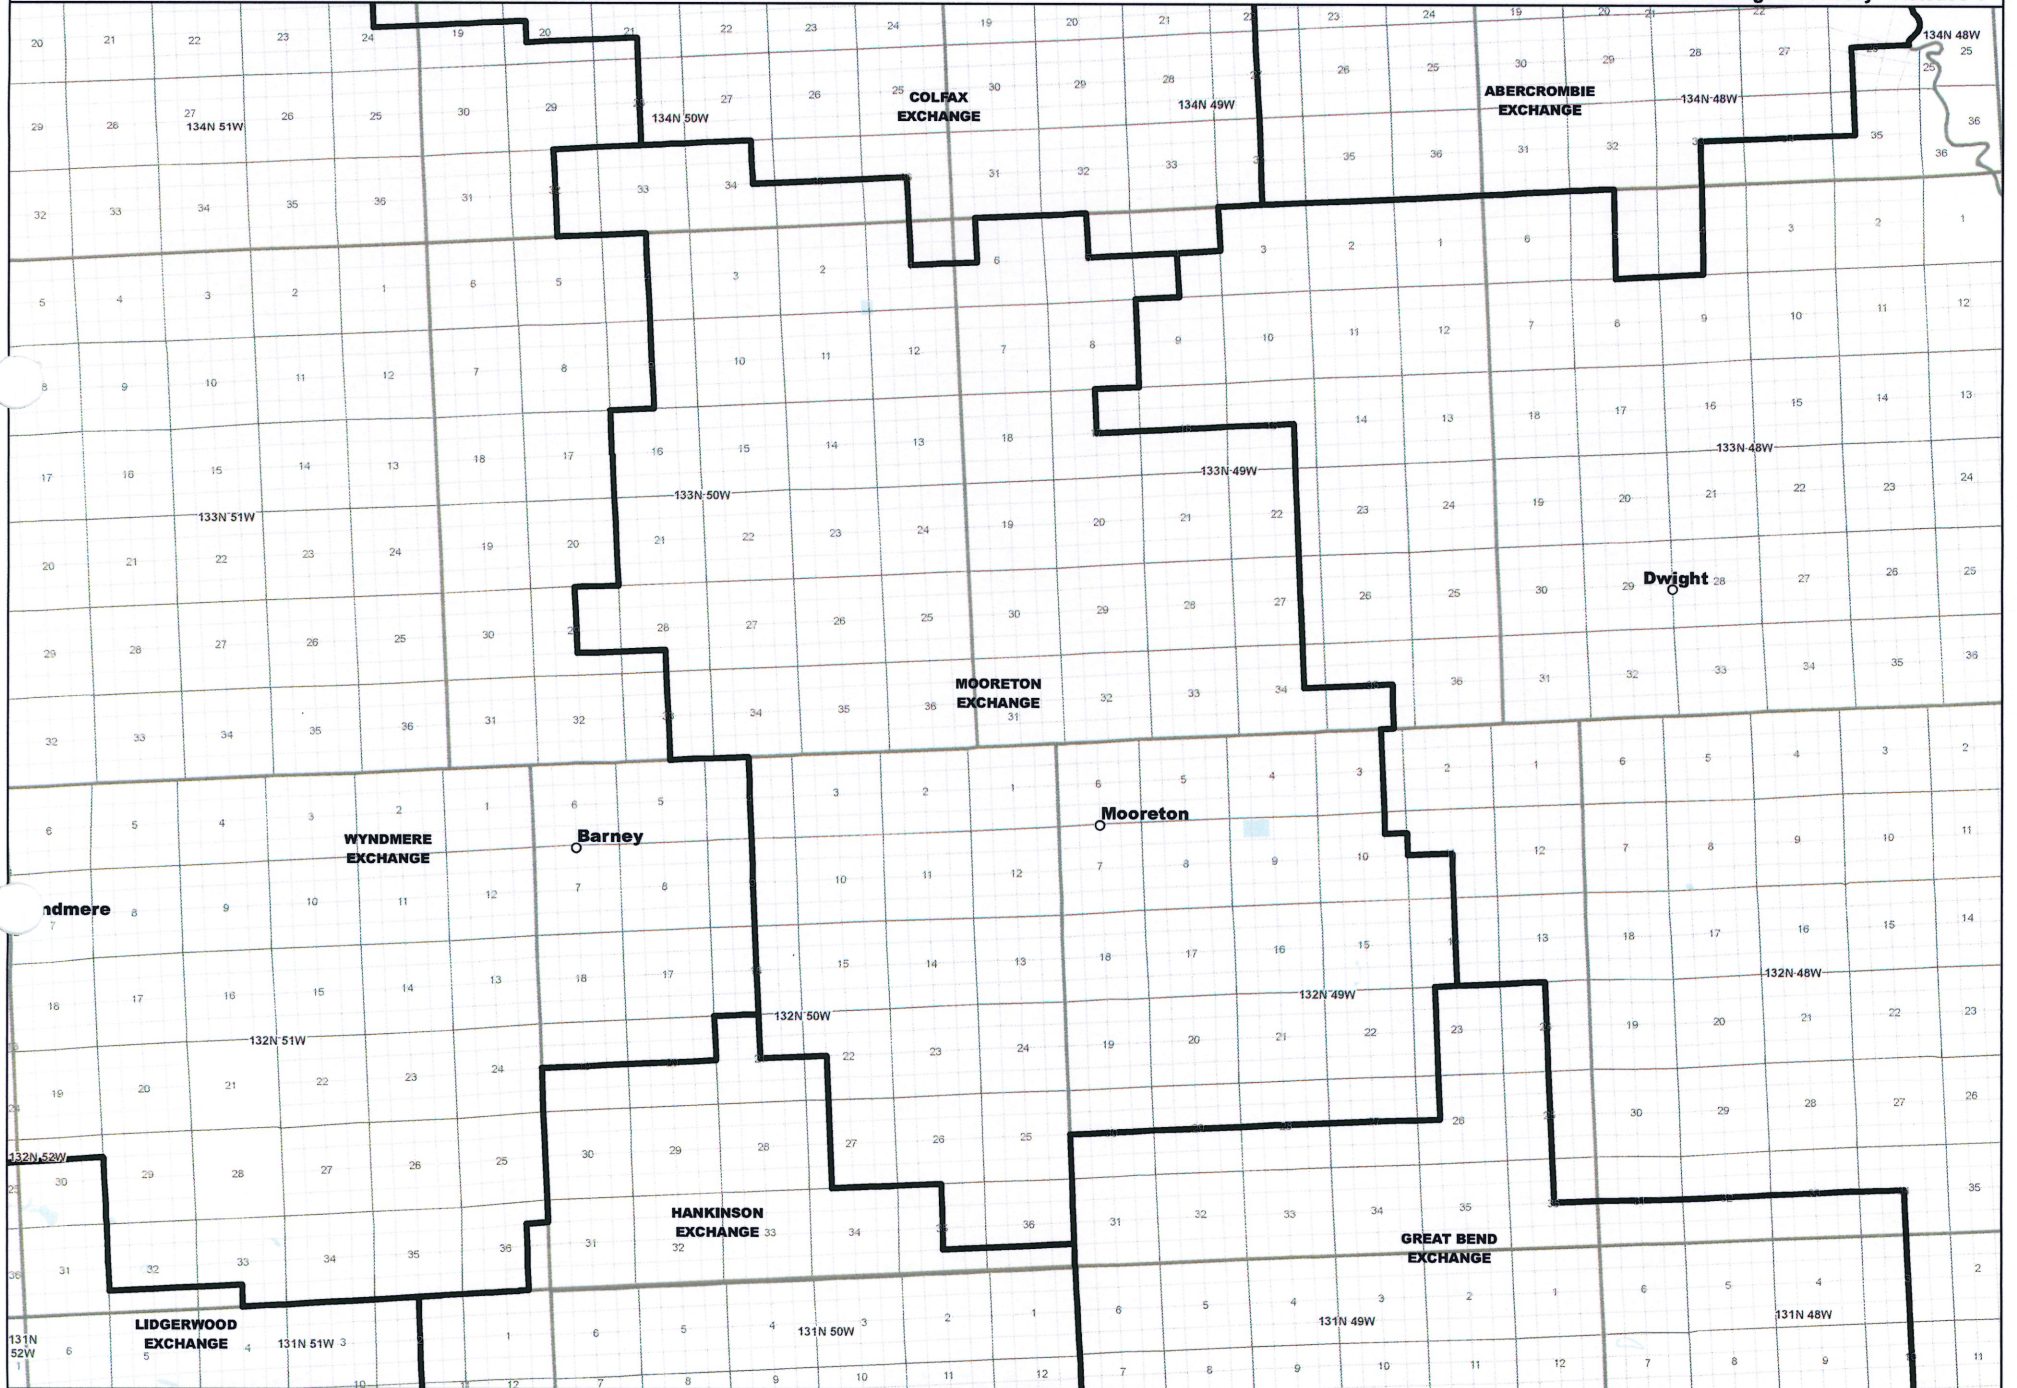

Date: 5/22/2013

Page 2 of 8

— Exchange Boundary - Release 1

**NORTH DAKOTA EXCHANGE BOUNDARY MAP**  
**RED RIVER RURAL TELEPHONE ASSOCIATION**  
**FAIRMOUNT EXCHANGE**

Date: 5/22/2013

Page 3 of 8

— Exchange Boundary - Release 1

**NORTH DAKOTA EXCHANGE BOUNDARY MAP**  
**RED RIVER RURAL TELEPHONE ASSOCIATION**  
**GREAT BEND EXCHANGE**

Date: 5/22/2013

Page 4 of 8

— Exchange Boundary - Release 1

**NORTH DAKOTA EXCHANGE BOUNDARY MAP**  
**RED RIVER RURAL TELEPHONE ASSOCIATION**  
**HANKINSON EXCHANGE**

Date: 5/22/2013

Page 5 of 8

— Exchange Boundary - Release 1

**NORTH DAKOTA EXCHANGE BOUNDARY MAP**  
**RED RIVER RURAL TELEPHONE ASSOCIATION**  
**LIDGERWOOD EXCHANGE**

Date: 5/22/2013

Page 6 of 8

— Exchange Boundary - Release 1

**NORTH DAKOTA EXCHANGE BOUNDARY MAP**  
**RED RIVER RURAL TELEPHONE ASSOCIATION**  
**MOORETON EXCHANGE**

Date: 5/22/2013

Page 7 of 8

— Exchange Boundary - Release 1

**NORTH DAKOTA EXCHANGE BOUNDARY MAP**  
**RED RIVER RURAL TELEPHONE ASSOCIATION**  
**WYNDMERE EXCHANGE**