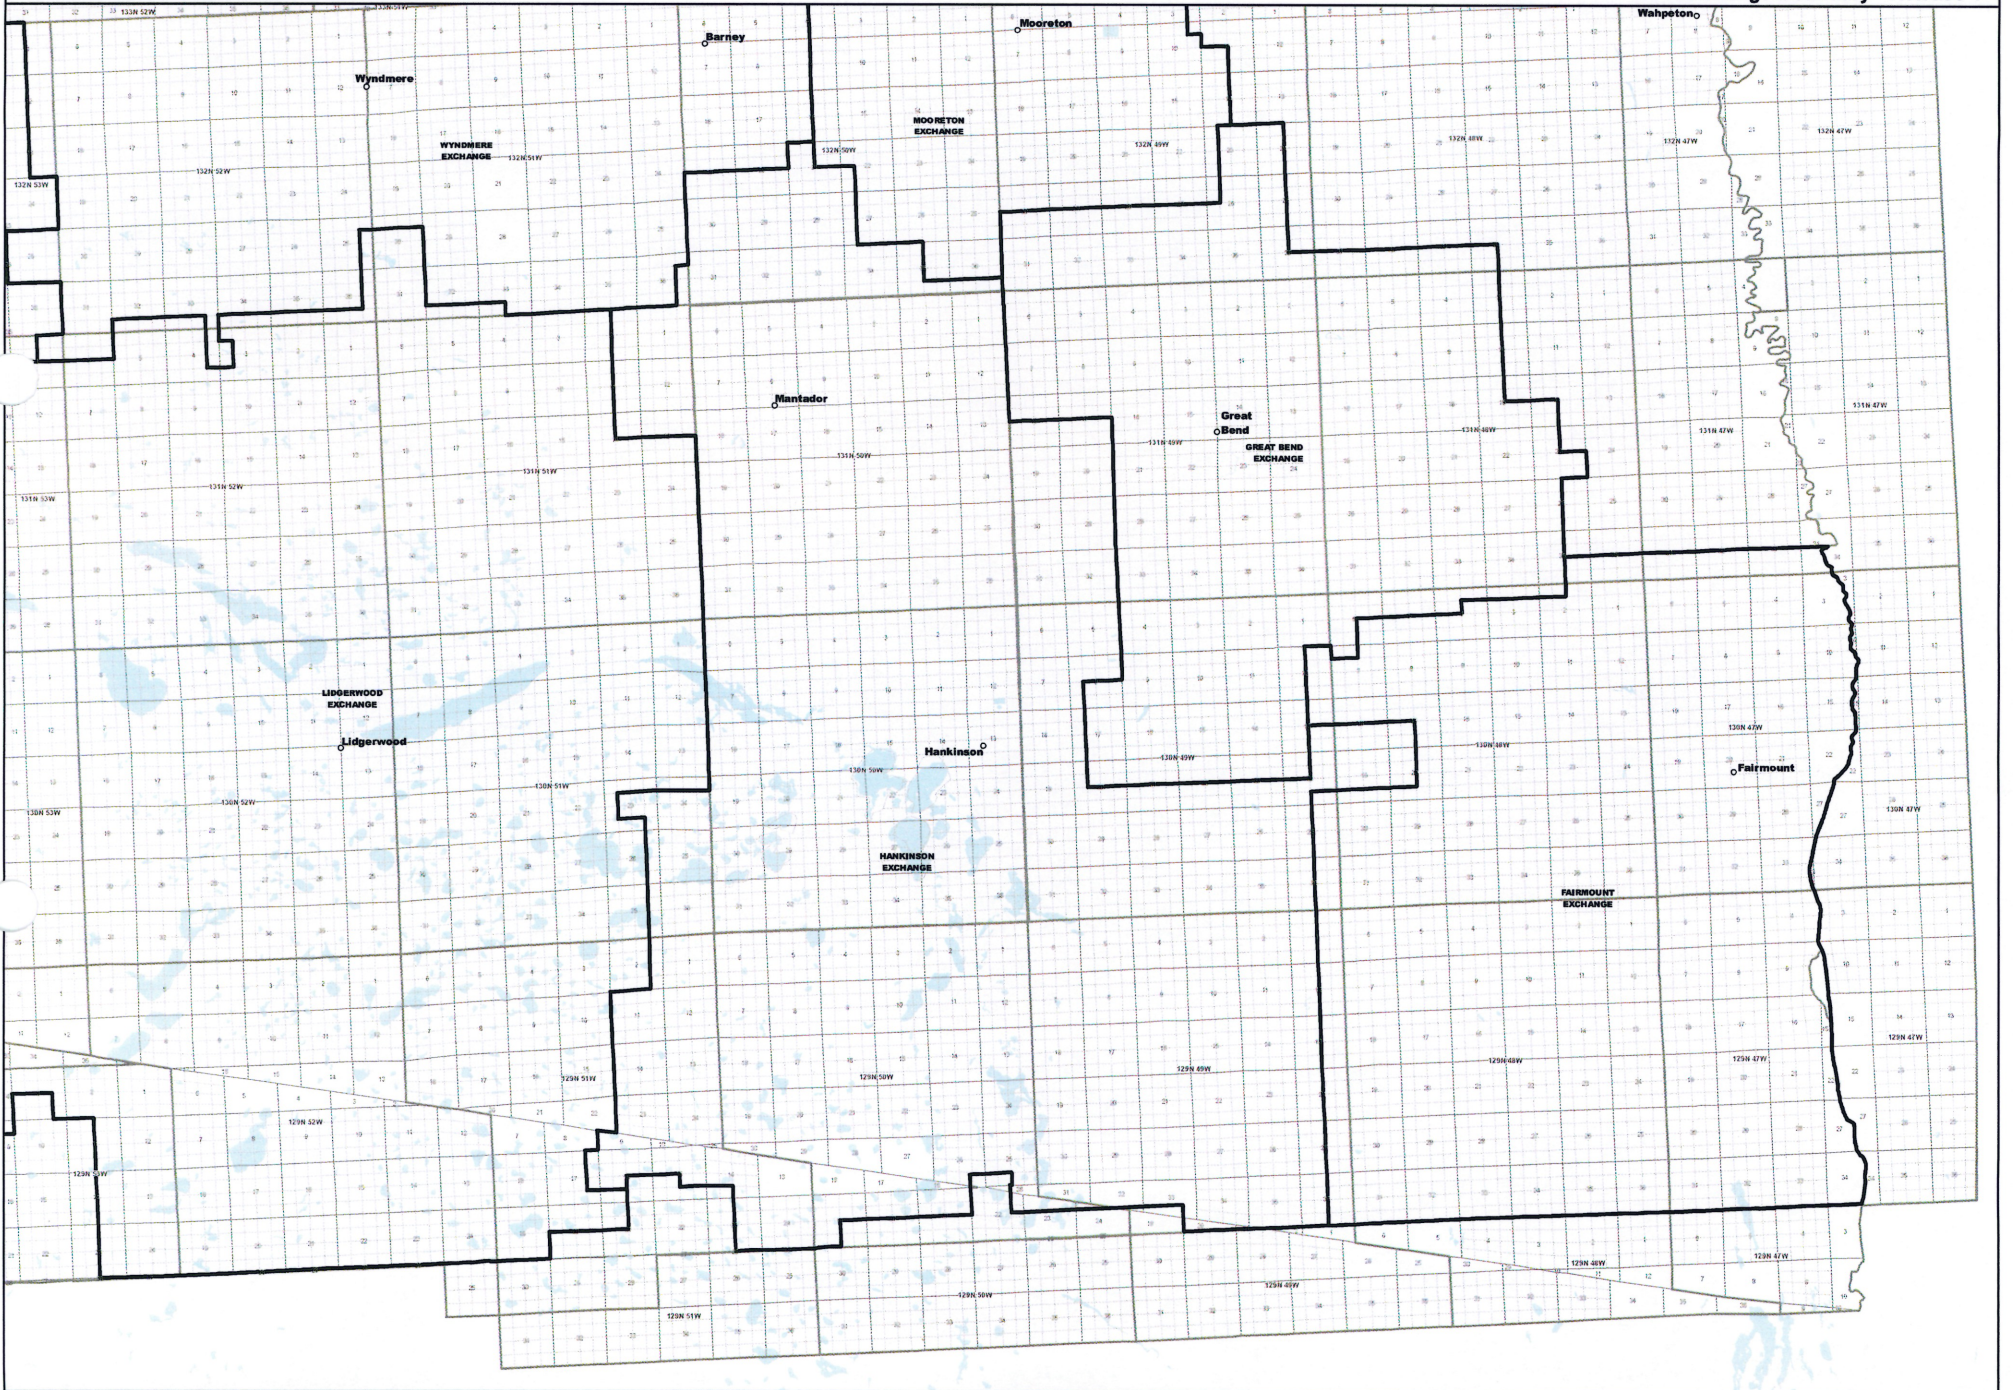

Date: 5/22/2013

Page 2 of 8

— Exchange Boundary - Release 1

**NORTH DAKOTA EXCHANGE BOUNDARY MAP**  
**RED RIVER RURAL TELEPHONE ASSOCIATION**  
**FAIRMOUNT EXCHANGE**

Date: 5/22/2013

Page 3 of 8

— Exchange Boundary - Release 1

**NORTH DAKOTA EXCHANGE BOUNDARY MAP**  
**RED RIVER RURAL TELEPHONE ASSOCIATION**  
**GREAT BEND EXCHANGE**

Date: 5/22/2013

Page 4 of 8

— Exchange Boundary - Release 1

**NORTH DAKOTA EXCHANGE BOUNDARY MAP**  
**RED RIVER RURAL TELEPHONE ASSOCIATION**  
**HANKINSON EXCHANGE**

Date: 5/22/2013

Page 5 of 8

— Exchange Boundary - Release 1

**NORTH DAKOTA EXCHANGE BOUNDARY MAP**  
**RED RIVER RURAL TELEPHONE ASSOCIATION**  
**LIDGERWOOD EXCHANGE**

Date: 5/22/2013

Page 6 of 8

— Exchange Boundary - Release 1

**NORTH DAKOTA EXCHANGE BOUNDARY MAP**  
**RED RIVER RURAL TELEPHONE ASSOCIATION**  
**MOORETON EXCHANGE**

Date: 5/22/2013

Page 7 of 8

— Exchange Boundary - Release 1

**NORTH DAKOTA EXCHANGE BOUNDARY MAP**  
**RED RIVER RURAL TELEPHONE ASSOCIATION**  
**WYNDMERE EXCHANGE**