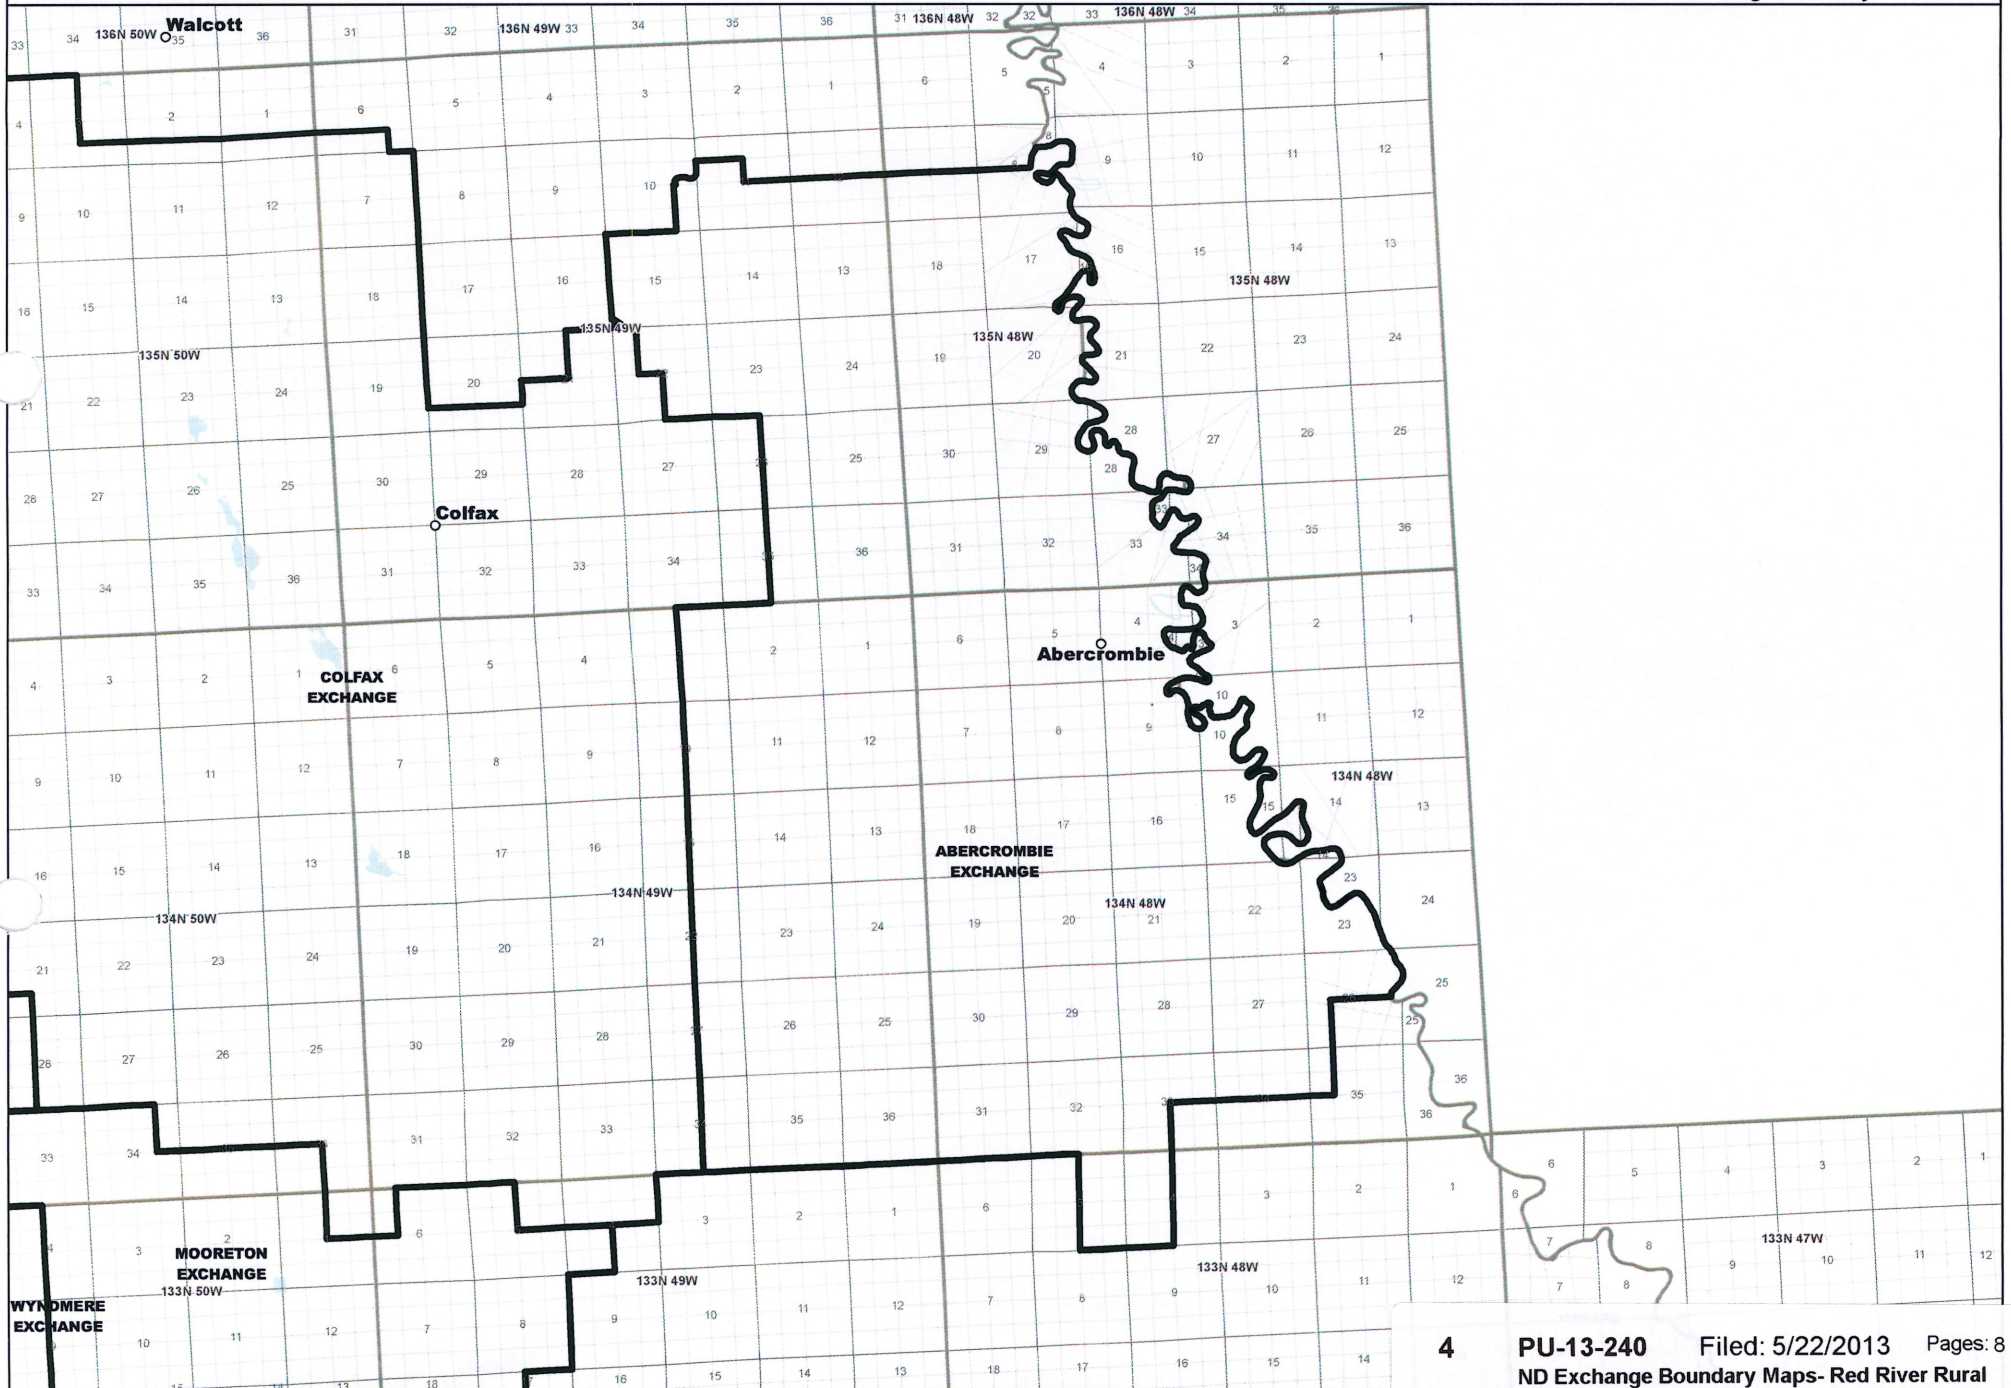

**NORTH DAKOTA EXCHANGE BOUNDARY MAP**  
**RED RIVER RURAL TELEPHONE ASSOCIATION**  
**ABERCROMBIE EXCHANGE**

Date: 5/22/2013

Page 1 of 8

— Exchange Boundary - Release 1

**NORTH DAKOTA EXCHANGE BOUNDARY MAP**  
**RED RIVER RURAL TELEPHONE ASSOCIATION**  
**COLFAX EXCHANGE**

Date: 5/22/2013

Page 2 of 8

— Exchange Boundary - Release 1

**NORTH DAKOTA EXCHANGE BOUNDARY MAP**  
**RED RIVER RURAL TELEPHONE ASSOCIATION**  
**FAIRMOUNT EXCHANGE**

Date: 5/22/2013

Page 3 of 8

— Exchange Boundary - Release 1

**NORTH DAKOTA EXCHANGE BOUNDARY MAP**  
**RED RIVER RURAL TELEPHONE ASSOCIATION**  
**GREAT BEND EXCHANGE**

Date: 5/22/2013

Page 4 of 8

— Exchange Boundary - Release 1

**NORTH DAKOTA EXCHANGE BOUNDARY MAP**  
**RED RIVER RURAL TELEPHONE ASSOCIATION**  
**HANKINSON EXCHANGE**

**NORTH DAKOTA EXCHANGE BOUNDARY MAP**  
**RED RIVER RURAL TELEPHONE ASSOCIATION**  
**MOORETON EXCHANGE**

Date: 5/22/2013

Page 7 of 8

— Exchange Boundary - Release 1

**NORTH DAKOTA EXCHANGE BOUNDARY MAP**  
**RED RIVER RURAL TELEPHONE ASSOCIATION**  
**WYNDMERE EXCHANGE**