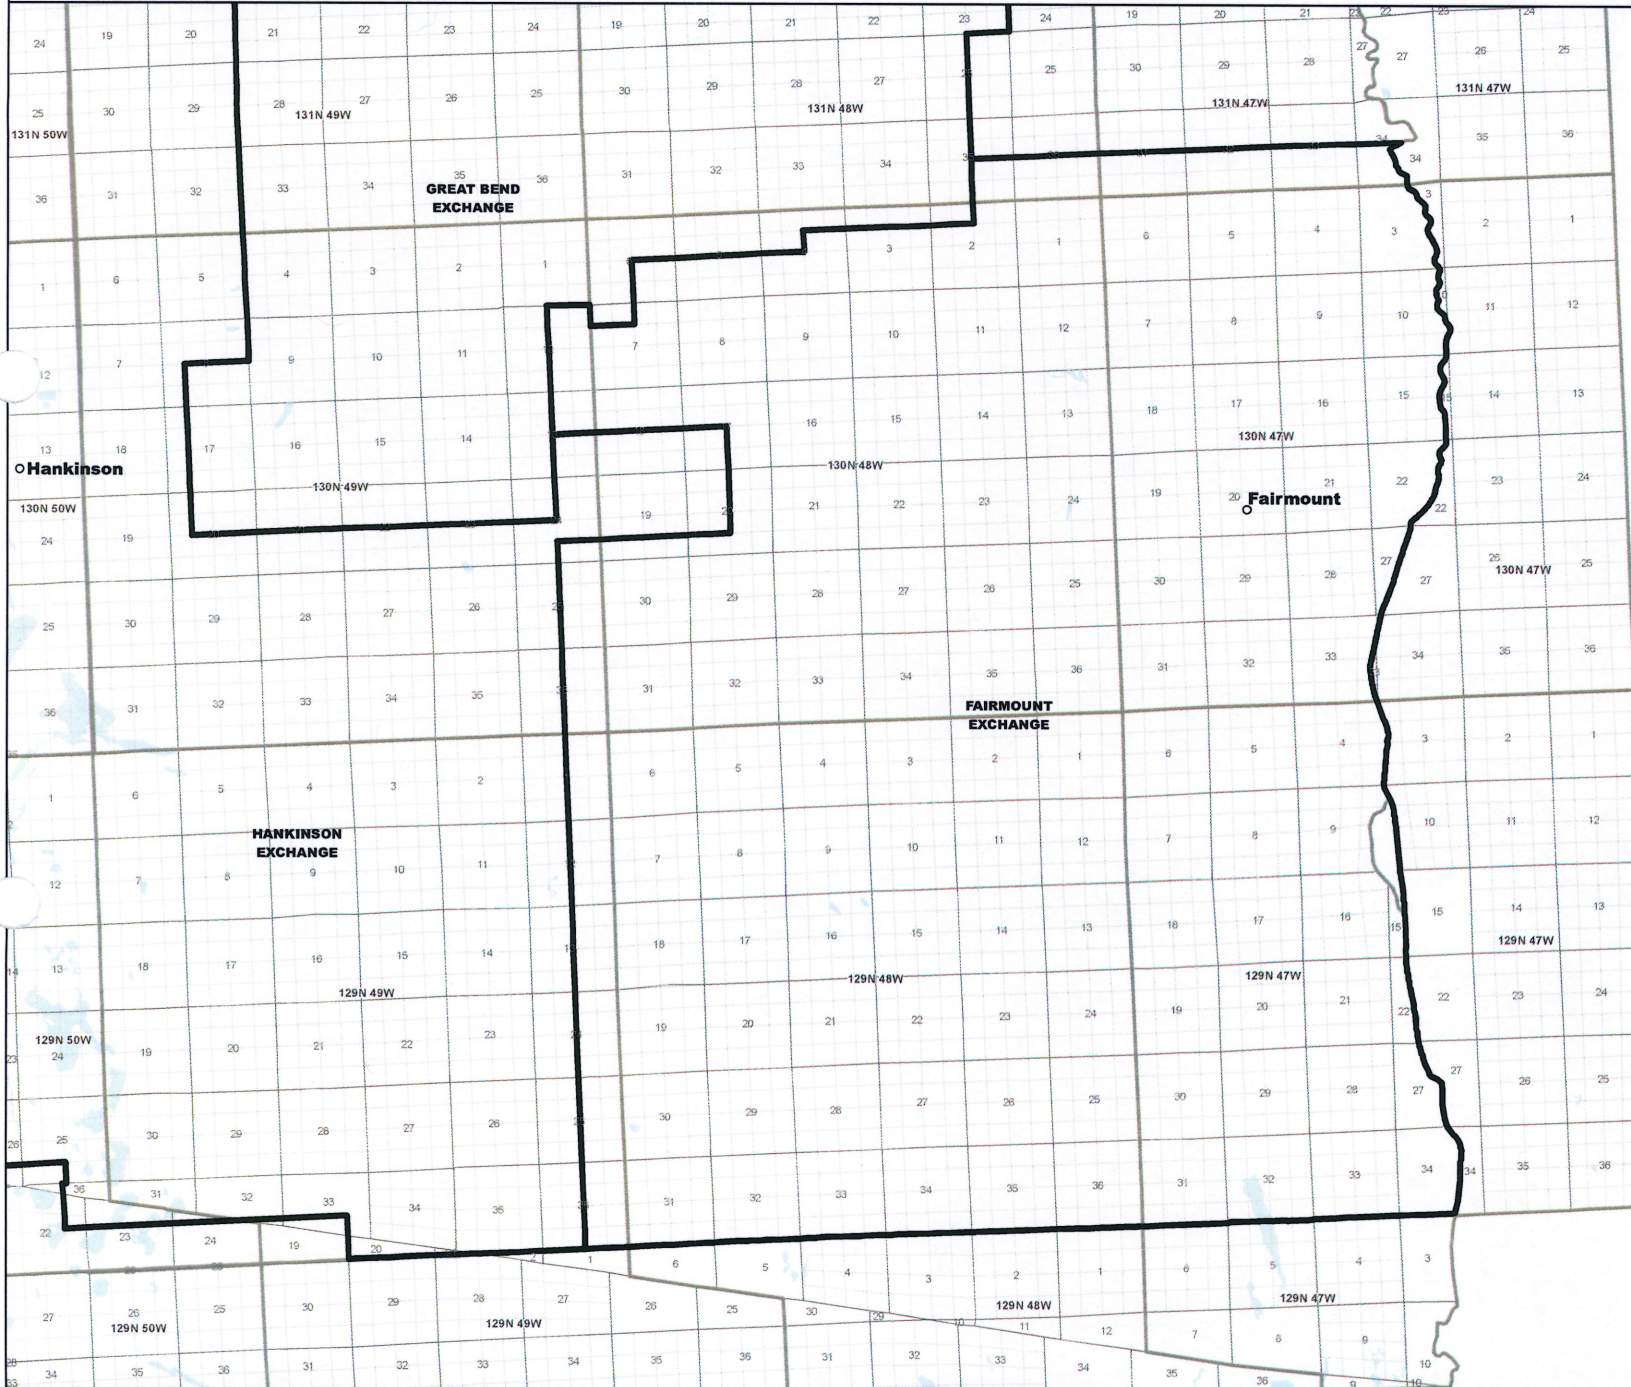

Date: 5/22/2013

Page 2 of 8

— Exchange Boundary - Release 1

**NORTH DAKOTA EXCHANGE BOUNDARY MAP**  
**RED RIVER RURAL TELEPHONE ASSOCIATION**  
**FAIRMOUNT EXCHANGE**

Date: 5/22/2013

Page 3 of 8

— Exchange Boundary - Release 1

**NORTH DAKOTA EXCHANGE BOUNDARY MAP**  
**RED RIVER RURAL TELEPHONE ASSOCIATION**  
**GREAT BEND EXCHANGE**

Date: 5/22/2013

Page 4 of 8

— Exchange Boundary - Release 1

**NORTH DAKOTA EXCHANGE BOUNDARY MAP**  
**RED RIVER RURAL TELEPHONE ASSOCIATION**  
**HANKINSON EXCHANGE**

Date: 5/22/2013

Page 5 of 8

— Exchange Boundary - Release 1

**NORTH DAKOTA EXCHANGE BOUNDARY MAP**  
**RED RIVER RURAL TELEPHONE ASSOCIATION**  
**LIDGERWOOD EXCHANGE**

Date: 5/22/2013

Page 6 of 8

— Exchange Boundary - Release 1

**NORTH DAKOTA EXCHANGE BOUNDARY MAP**  
**RED RIVER RURAL TELEPHONE ASSOCIATION**  
**MOORETON EXCHANGE**

Date: 5/22/2013

Page 7 of 8

— Exchange Boundary - Release 1

**NORTH DAKOTA EXCHANGE BOUNDARY MAP**  
**RED RIVER RURAL TELEPHONE ASSOCIATION**  
**WYNDMERE EXCHANGE**