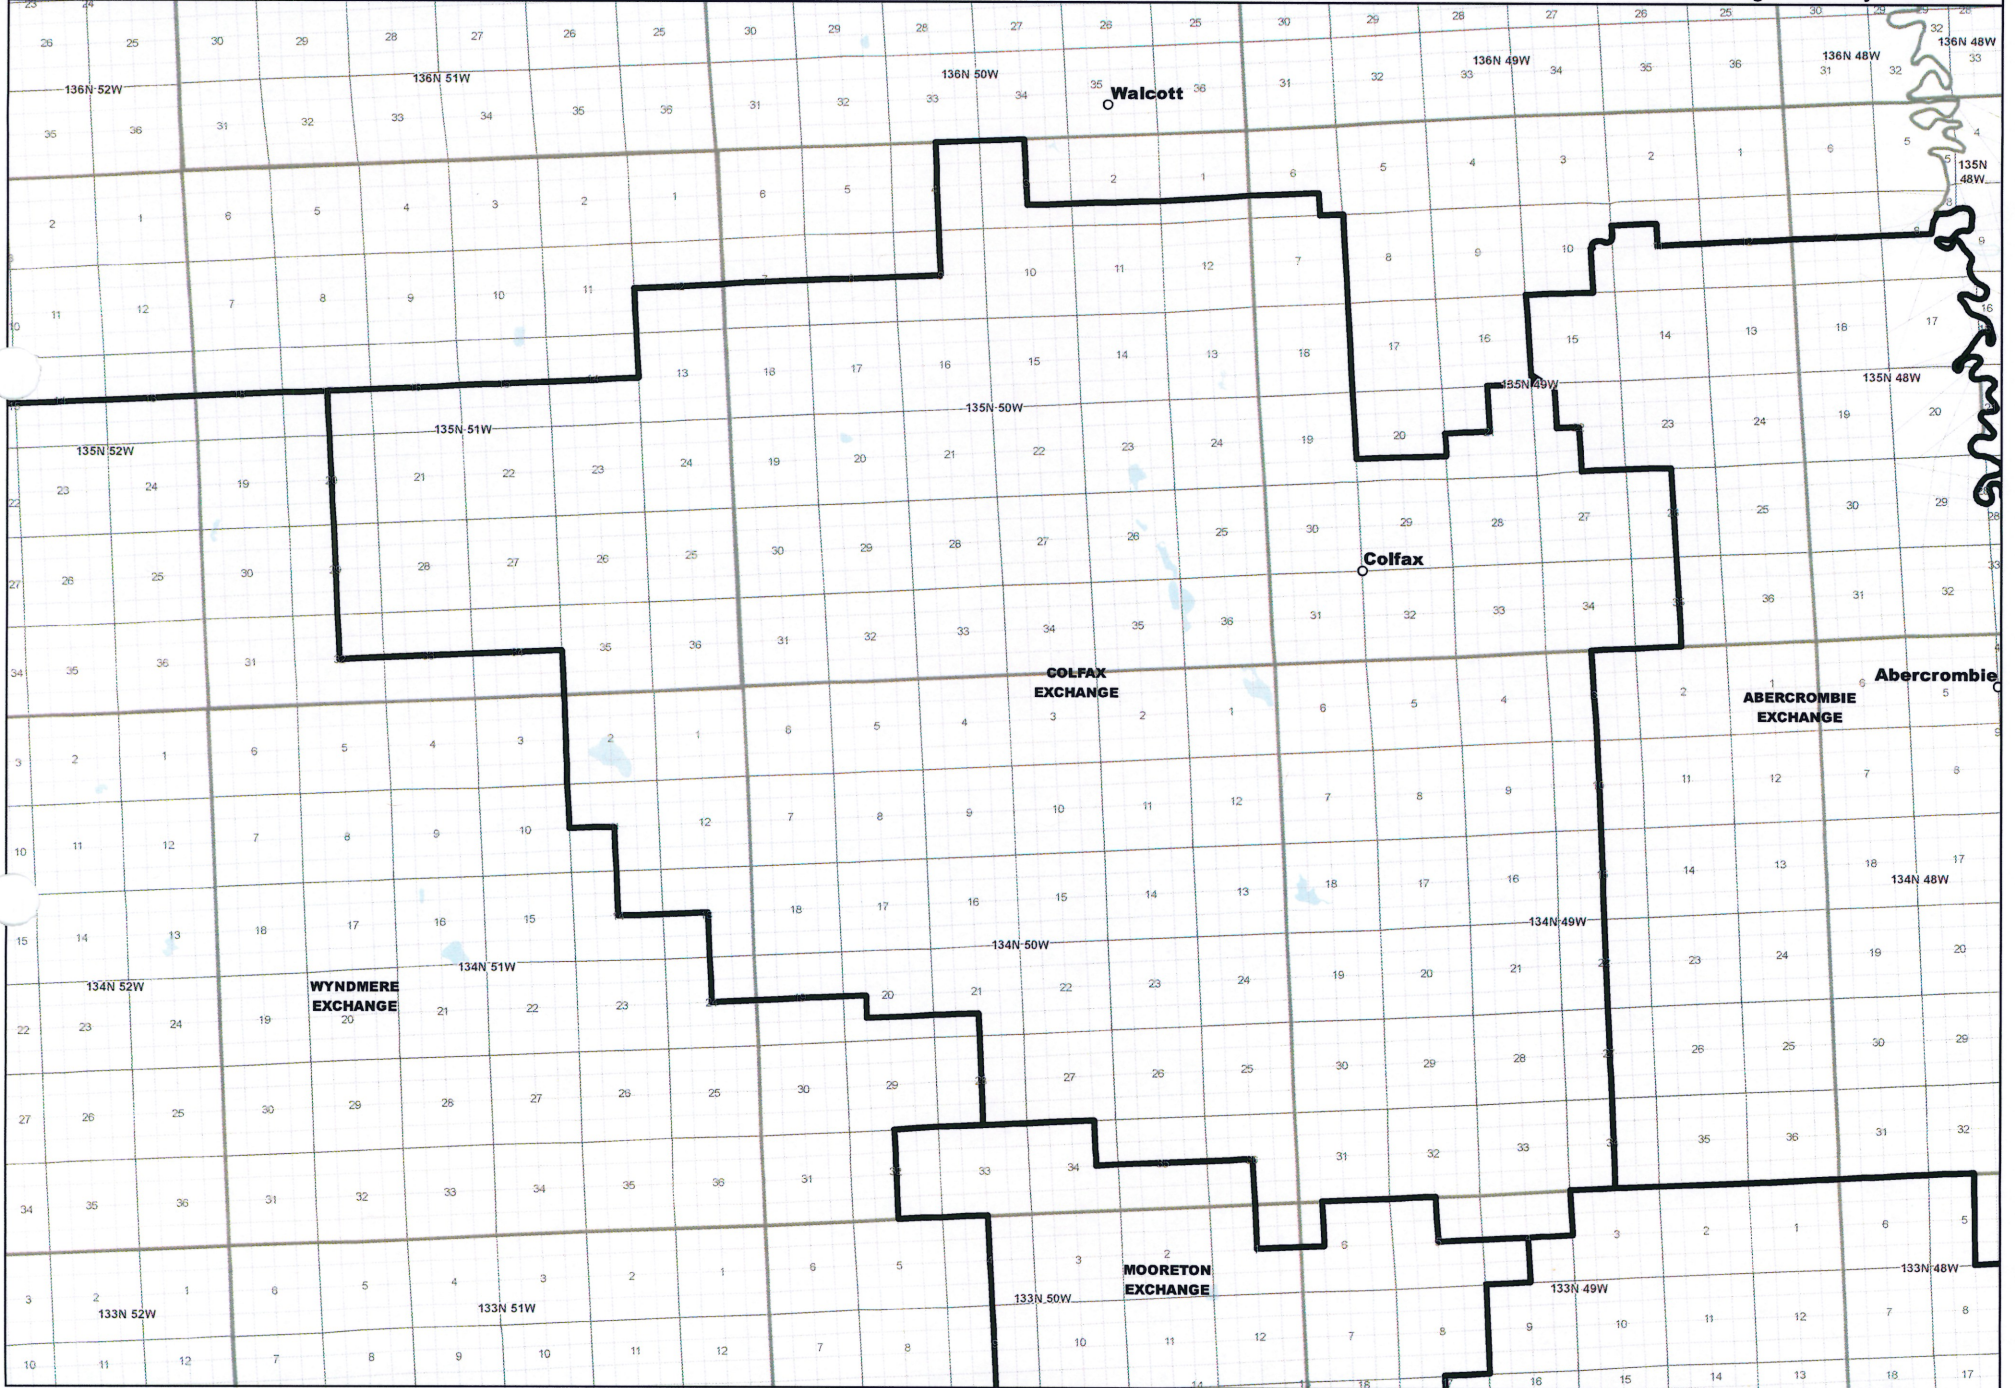

**NORTH DAKOTA EXCHANGE BOUNDARY MAP**  
**RED RIVER RURAL TELEPHONE ASSOCIATION**  
**ABERCROMBIE EXCHANGE**

Date: 5/22/2013

Page 1 of 8

— Exchange Boundary - Release 1

**NORTH DAKOTA EXCHANGE BOUNDARY MAP**  
**RED RIVER RURAL TELEPHONE ASSOCIATION**  
**COLFAX EXCHANGE**

Date: 5/22/2013

Page 2 of 8

— Exchange Boundary - Release 1

**NORTH DAKOTA EXCHANGE BOUNDARY MAP**  
**RED RIVER RURAL TELEPHONE ASSOCIATION**  
**FAIRMOUNT EXCHANGE**

Date: 5/22/2013

Page 3 of 8

— Exchange Boundary - Release 1

**NORTH DAKOTA EXCHANGE BOUNDARY MAP**  
**RED RIVER RURAL TELEPHONE ASSOCIATION**  
**GREAT BEND EXCHANGE**

Date: 5/22/2013

Page 4 of 8

— Exchange Boundary - Release 1

**NORTH DAKOTA EXCHANGE BOUNDARY MAP**  
**RED RIVER RURAL TELEPHONE ASSOCIATION**  
**HANKINSON EXCHANGE**

**NORTH DAKOTA EXCHANGE BOUNDARY MAP**  
**RED RIVER RURAL TELEPHONE ASSOCIATION**  
**MOORETON EXCHANGE**

Date: 5/22/2013

Page 7 of 8

— Exchange Boundary - Release 1

**NORTH DAKOTA EXCHANGE BOUNDARY MAP**  
**RED RIVER RURAL TELEPHONE ASSOCIATION**  
**WYNDMERE EXCHANGE**