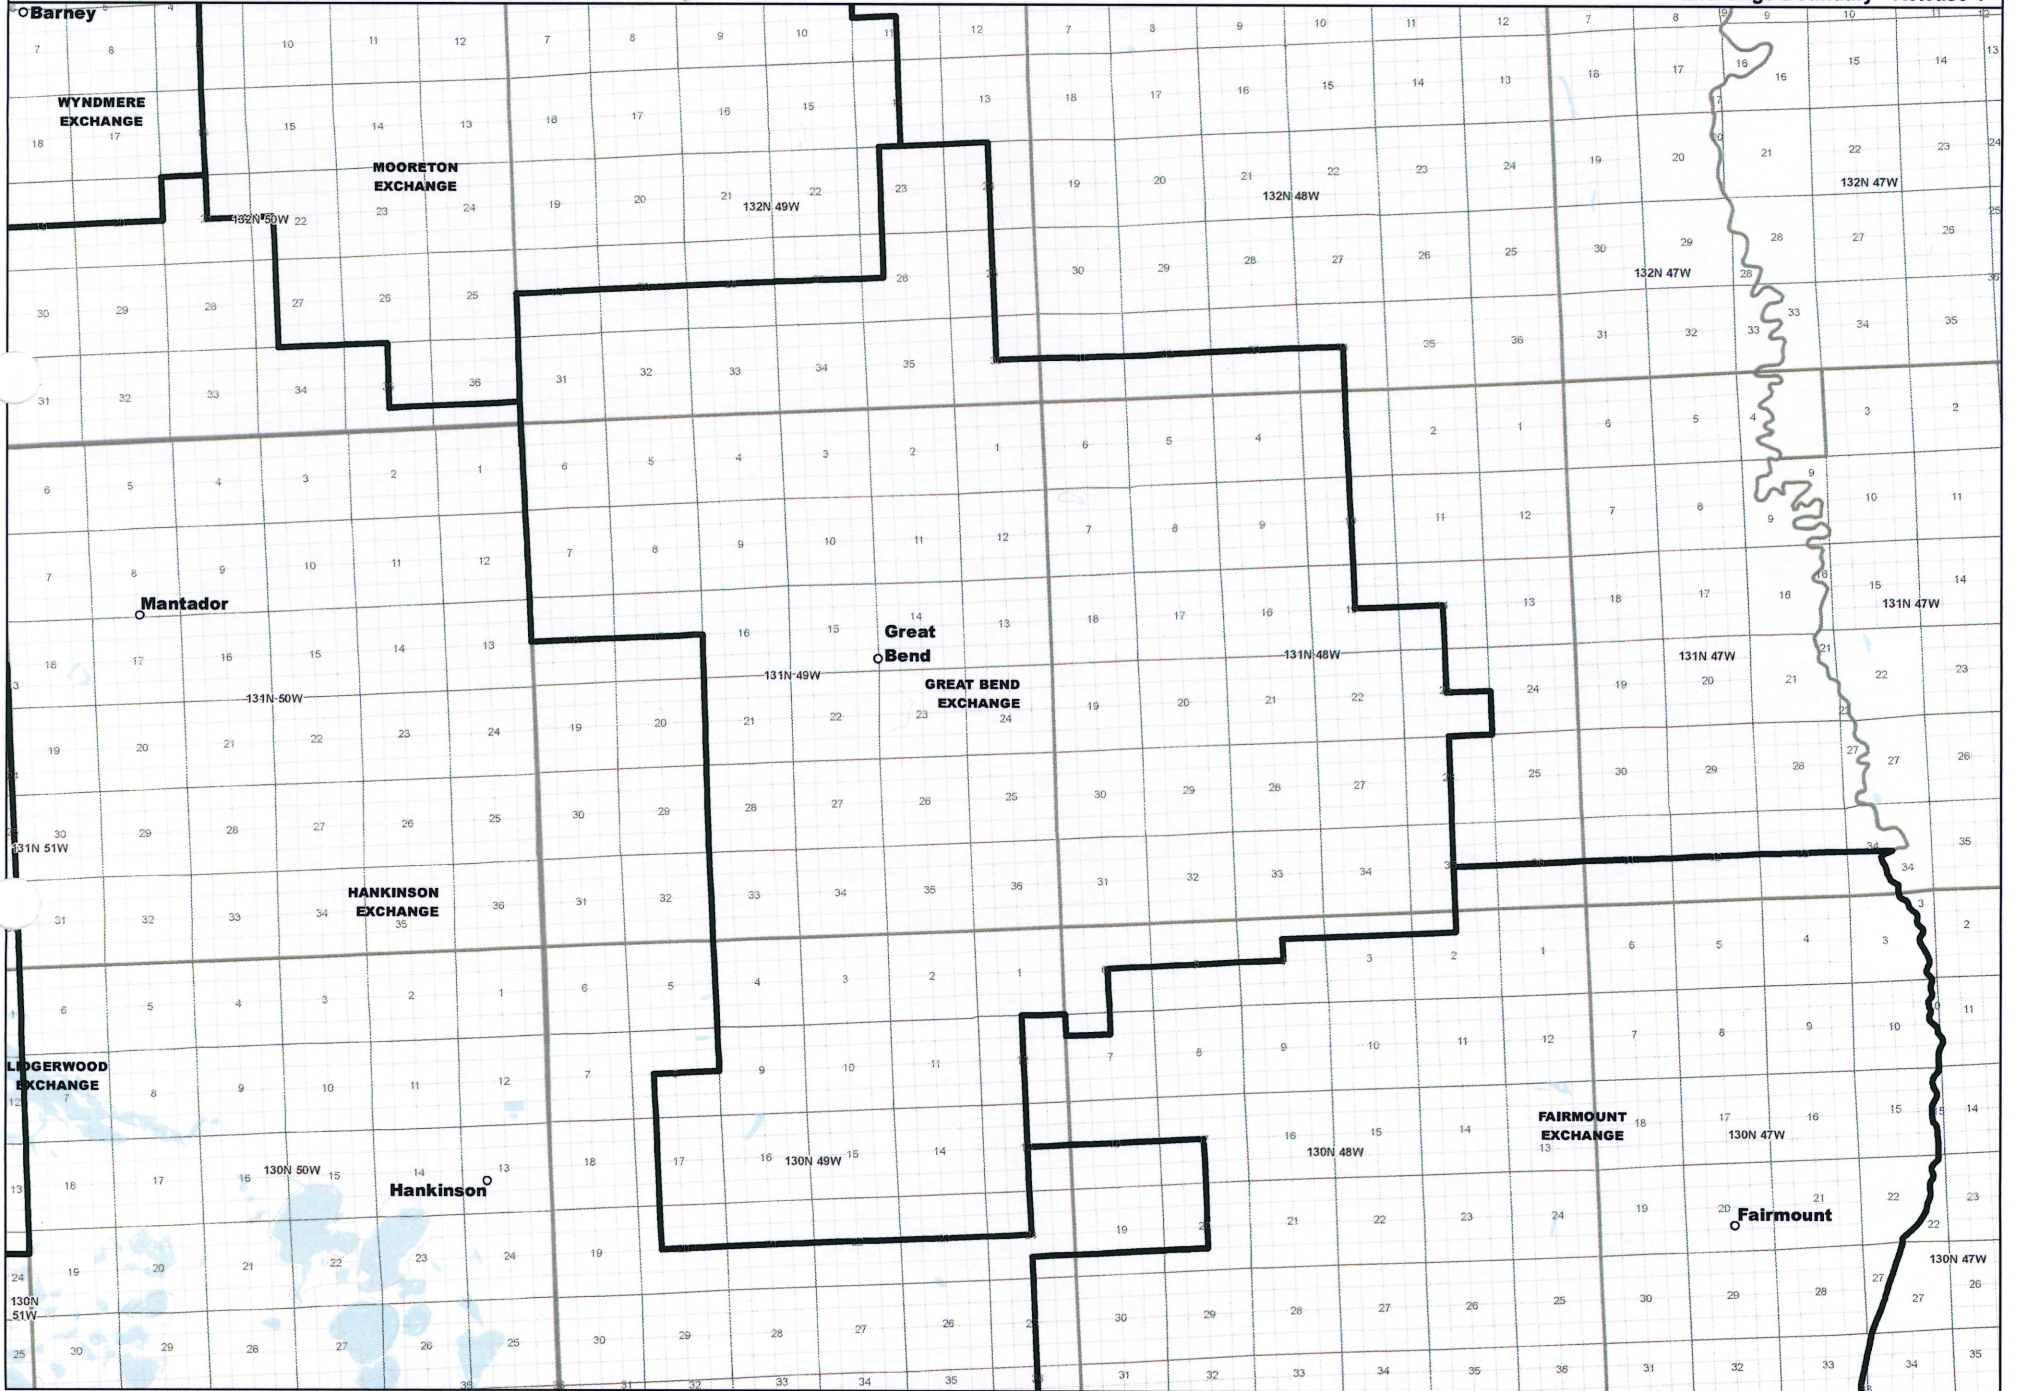

Date: 5/22/2013

Page 2 of 8

— Exchange Boundary - Release 1

**NORTH DAKOTA EXCHANGE BOUNDARY MAP**  
**RED RIVER RURAL TELEPHONE ASSOCIATION**  
**FAIRMOUNT EXCHANGE**

Date: 5/22/2013

Page 3 of 8

— Exchange Boundary - Release 1

**NORTH DAKOTA EXCHANGE BOUNDARY MAP**  
**RED RIVER RURAL TELEPHONE ASSOCIATION**  
**GREAT BEND EXCHANGE**

Date: 5/22/2013

Page 4 of 8

— Exchange Boundary - Release 1

**NORTH DAKOTA EXCHANGE BOUNDARY MAP**  
**RED RIVER RURAL TELEPHONE ASSOCIATION**  
**HANKINSON EXCHANGE**

Date: 5/22/2013

Page 5 of 8

— Exchange Boundary - Release 1

**NORTH DAKOTA EXCHANGE BOUNDARY MAP**  
**RED RIVER RURAL TELEPHONE ASSOCIATION**  
**LIDGERWOOD EXCHANGE**

Date: 5/22/2013

Page 6 of 8

— Exchange Boundary - Release 1

**NORTH DAKOTA EXCHANGE BOUNDARY MAP**  
**RED RIVER RURAL TELEPHONE ASSOCIATION**  
**MOORETON EXCHANGE**

Date: 5/22/2013

Page 7 of 8

— Exchange Boundary - Release 1

**NORTH DAKOTA EXCHANGE BOUNDARY MAP**  
**RED RIVER RURAL TELEPHONE ASSOCIATION**  
**WYNDMERE EXCHANGE**