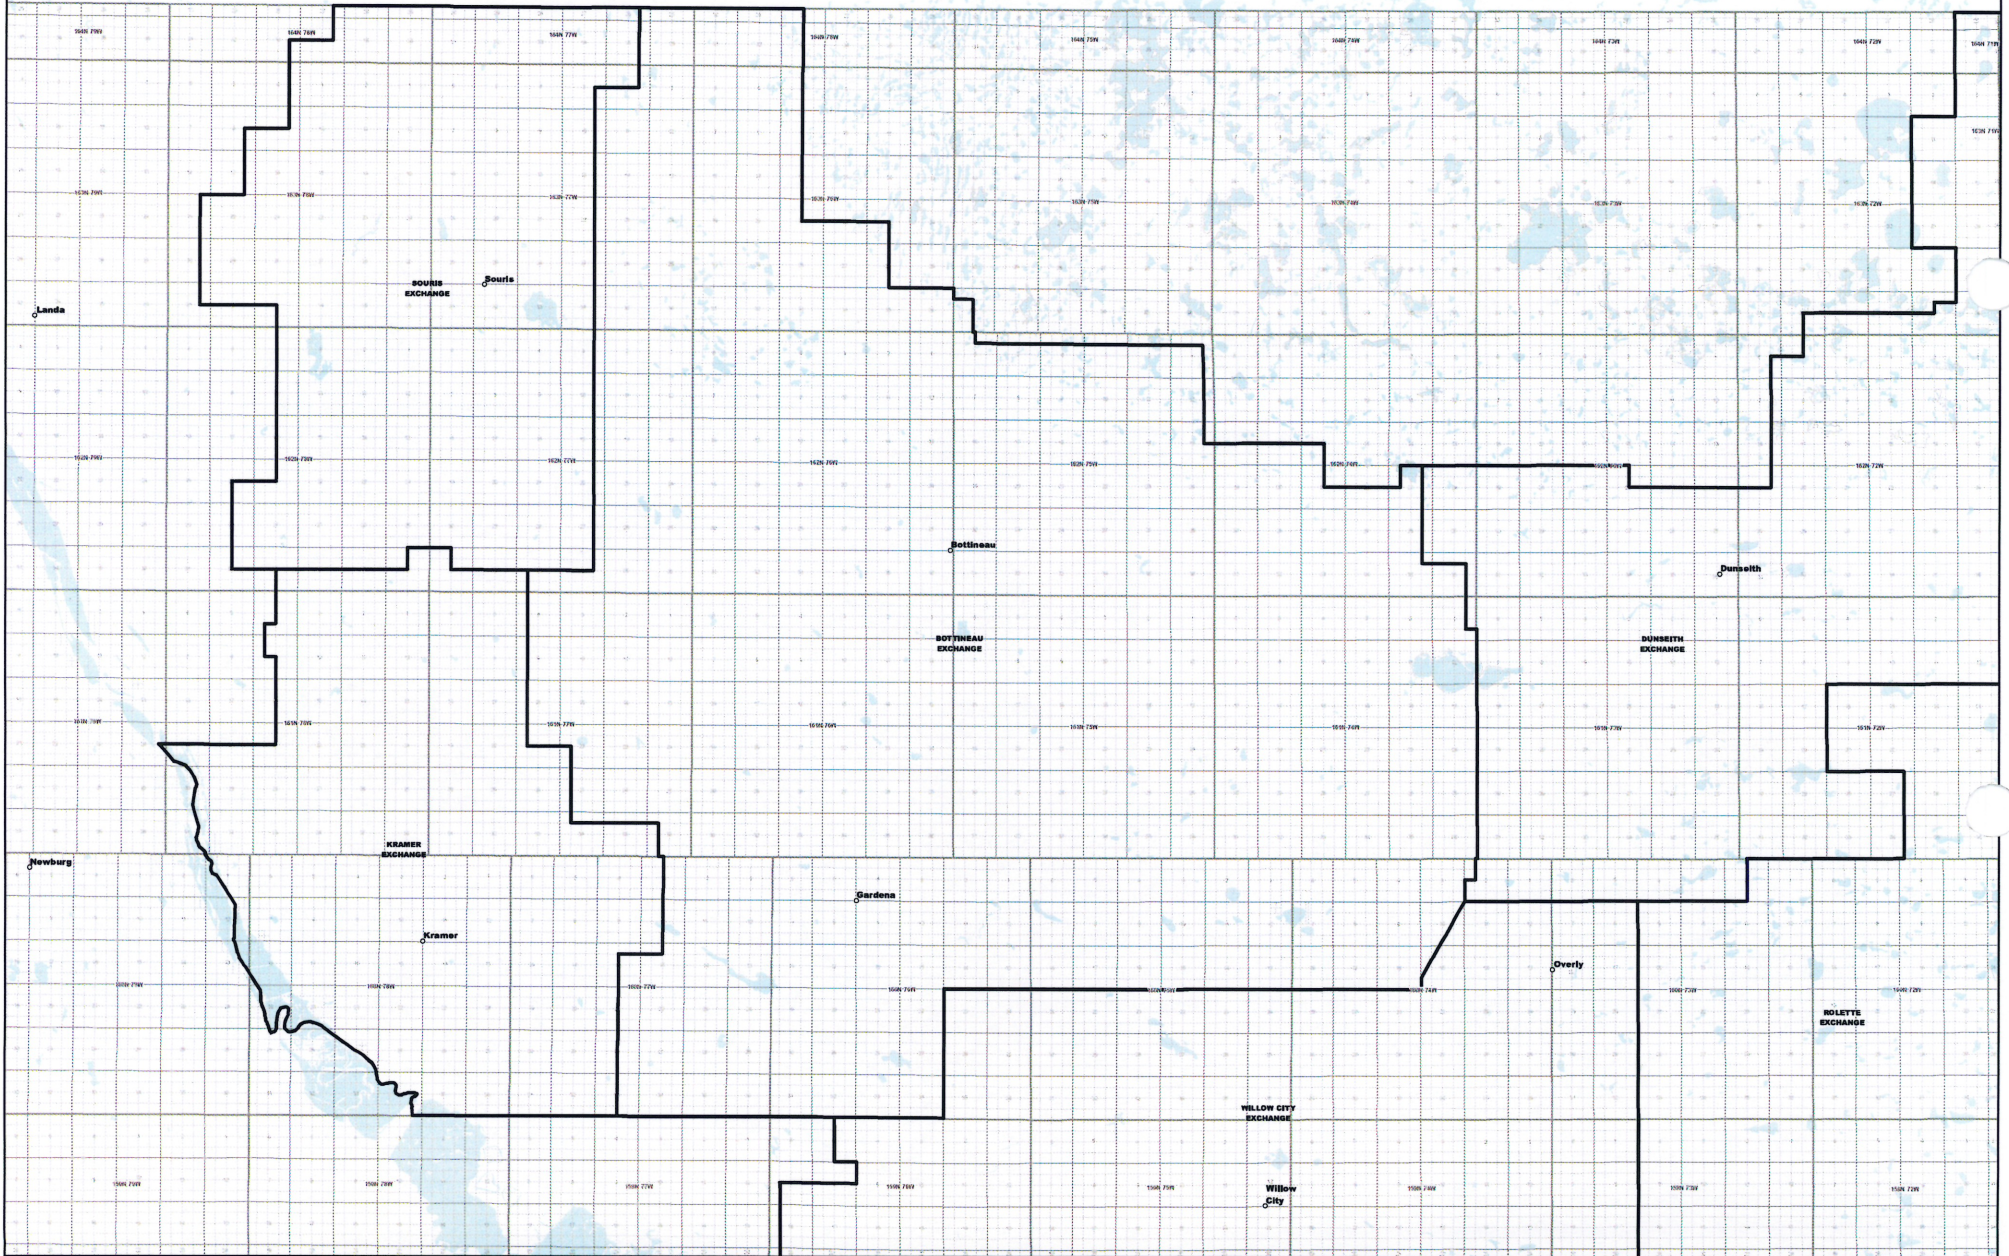

NORTH DAKOTA EXCHANGE BOUNDARY MAP
TURTLE MOUNTAIN COMMUNICATIONS, INC.
BISBEE EXCHANGE

Date: 5/22/2013

Page 1 of 8

— Exchange Boundary - Release 1

NORTH DAKOTA EXCHANGE BOUNDARY MAP
TURTLE MOUNTAIN COMMUNICATIONS, INC.
DUNSEITH EXCHANGE

Date: 5/22/2013

Page 3 of 8

— Exchange Boundary - Release 1

NORTH DAKOTA EXCHANGE BOUNDARY MAP
TURTLE MOUNTAIN COMMUNICATIONS, INC.
KRAMER EXCHANGE

— Exchange Boundary - Release 1

NORTH DAKOTA EXCHANGE BOUNDARY MAP
TURTLE MOUNTAIN COMMUNICATIONS, INC.
ROLETTE EXCHANGE

Date: 5/22/2013

Page 5 of 8

— Exchange Boundary - Release 1

NORTH DAKOTA EXCHANGE BOUNDARY MAP
TURTLE MOUNTAIN COMMUNICATIONS, INC.
ROLLA EXCHANGE

Date: 5/22/2013

Page 6 of 8

— Exchange Boundary - Release 1

NORTH DAKOTA EXCHANGE BOUNDARY MAP
TURTLE MOUNTAIN COMMUNICATIONS, INC.
WILLOW CITY EXCHANGE

Date: 5/22/2013

Page 8 of 8

Exchange Boundary - Release 1