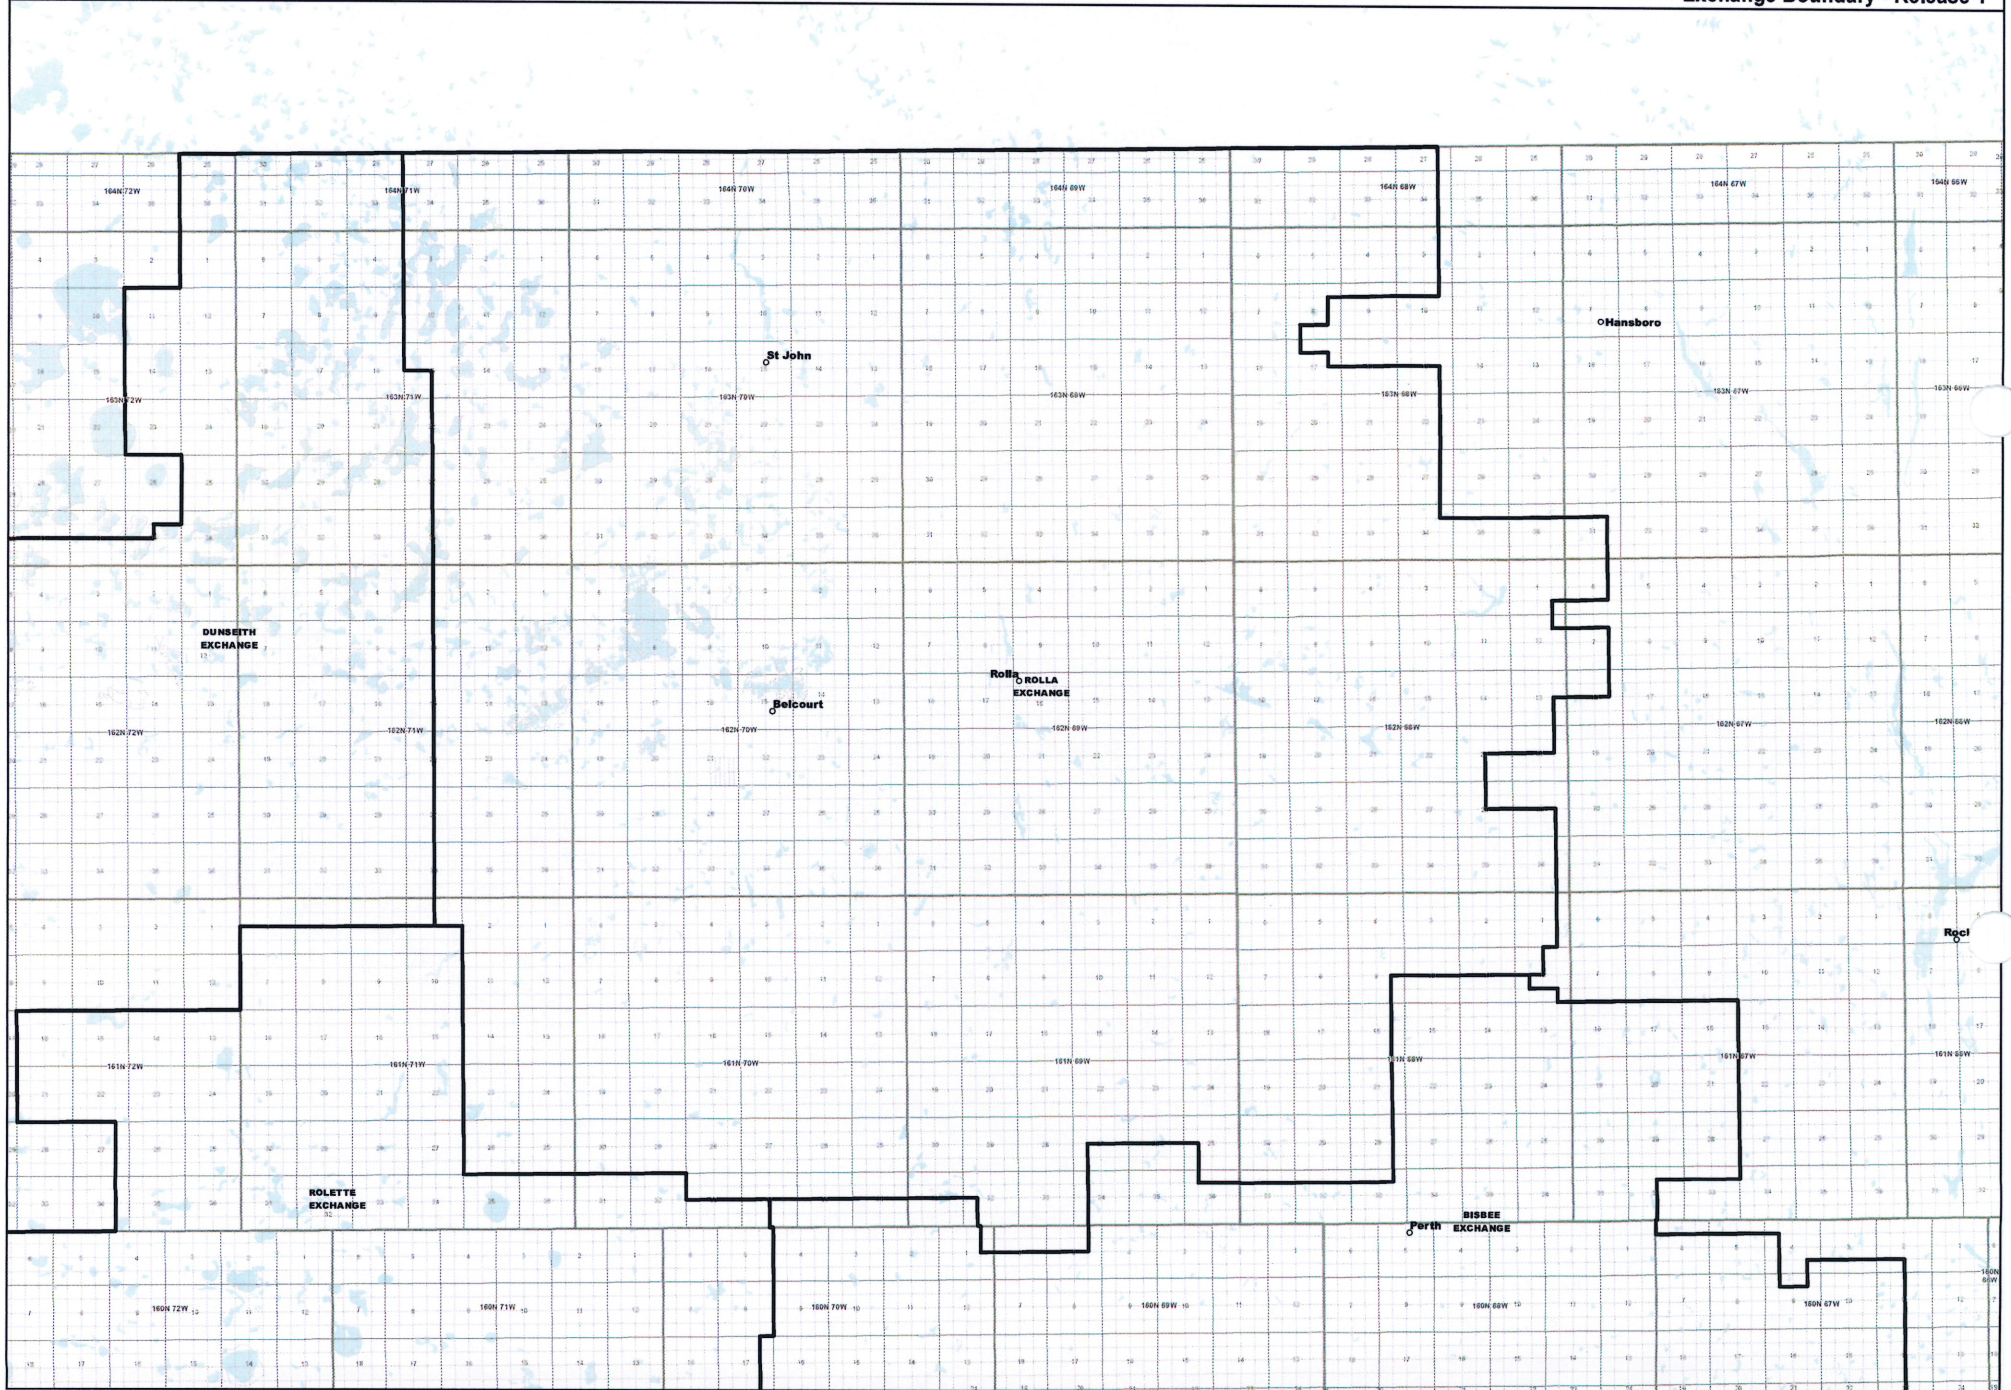

Date: 5/22/2013

Page 5 of 8

— Exchange Boundary - Release 1

NORTH DAKOTA EXCHANGE BOUNDARY MAP
TURTLE MOUNTAIN COMMUNICATIONS, INC.
ROLLA EXCHANGE

Date: 5/22/2013

Page 6 of 8

— Exchange Boundary - Release 1

NORTH DAKOTA EXCHANGE BOUNDARY MAP
TURTLE MOUNTAIN COMMUNICATIONS, INC.
WILLOW CITY EXCHANGE

Date: 5/22/2013

Page 8 of 8

Exchange Boundary - Release 1