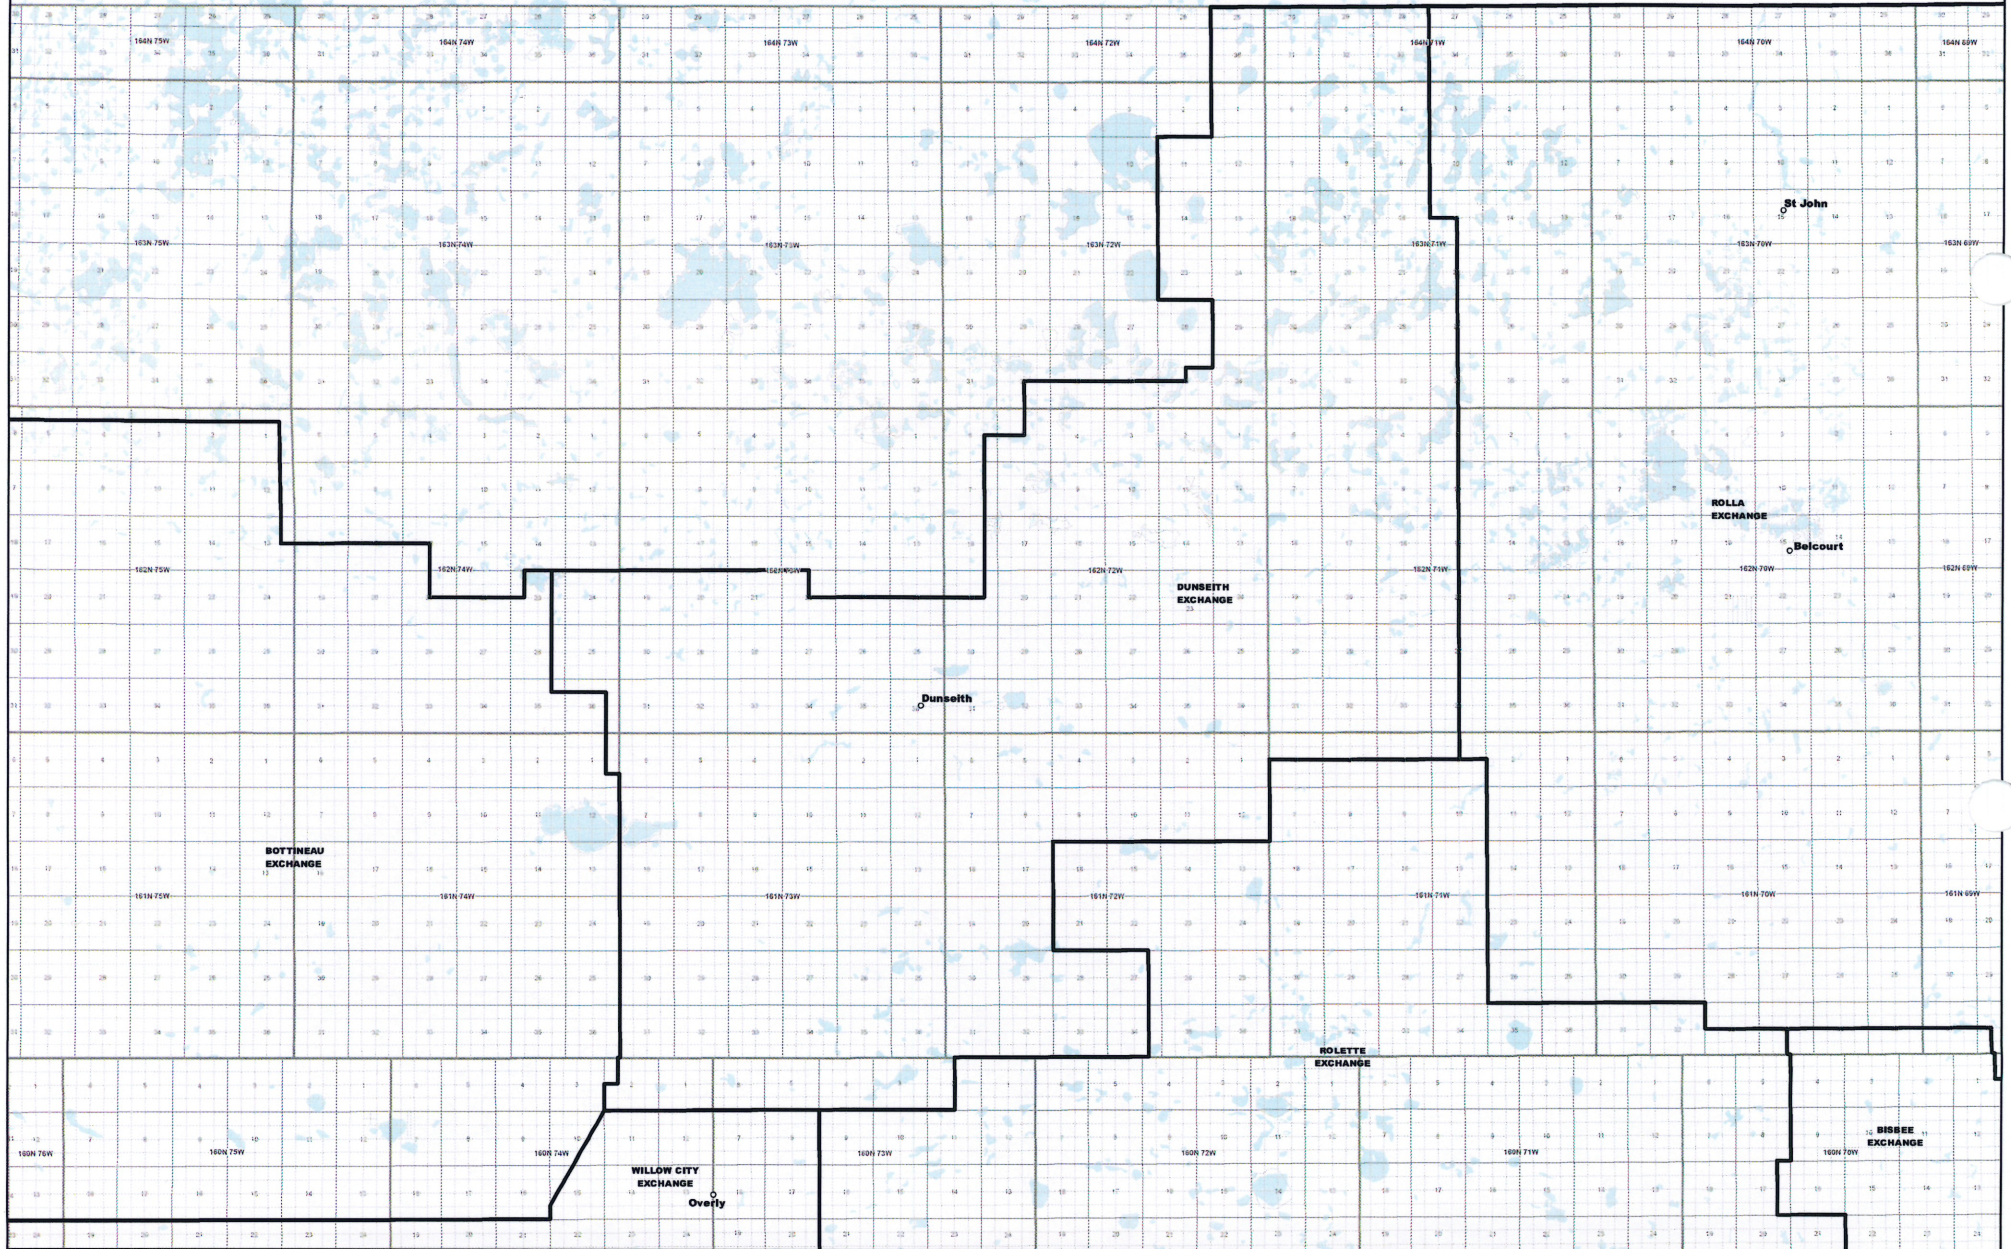

NORTH DAKOTA EXCHANGE BOUNDARY MAP
TURTLE MOUNTAIN COMMUNICATIONS, INC.
BISBEE EXCHANGE

Date: 5/22/2013

Page 1 of 8

— Exchange Boundary - Release 1

NORTH DAKOTA EXCHANGE BOUNDARY MAP
TURTLE MOUNTAIN COMMUNICATIONS, INC.
DUNSEITH EXCHANGE

Date: 5/22/2013

Page 3 of 8

— Exchange Boundary - Release 1

NORTH DAKOTA EXCHANGE BOUNDARY MAP
TURTLE MOUNTAIN COMMUNICATIONS, INC.
KRAMER EXCHANGE

— Exchange Boundary - Release 1

NORTH DAKOTA EXCHANGE BOUNDARY MAP
TURTLE MOUNTAIN COMMUNICATIONS, INC.
ROLETTE EXCHANGE

Date: 5/22/2013

Page 5 of 8

— Exchange Boundary - Release 1

NORTH DAKOTA EXCHANGE BOUNDARY MAP
TURTLE MOUNTAIN COMMUNICATIONS, INC.
ROLLA EXCHANGE

Date: 5/22/2013

Page 6 of 8

— Exchange Boundary - Release 1

NORTH DAKOTA EXCHANGE BOUNDARY MAP
TURTLE MOUNTAIN COMMUNICATIONS, INC.
WILLOW CITY EXCHANGE

Date: 5/22/2013

Page 8 of 8

Exchange Boundary - Release 1