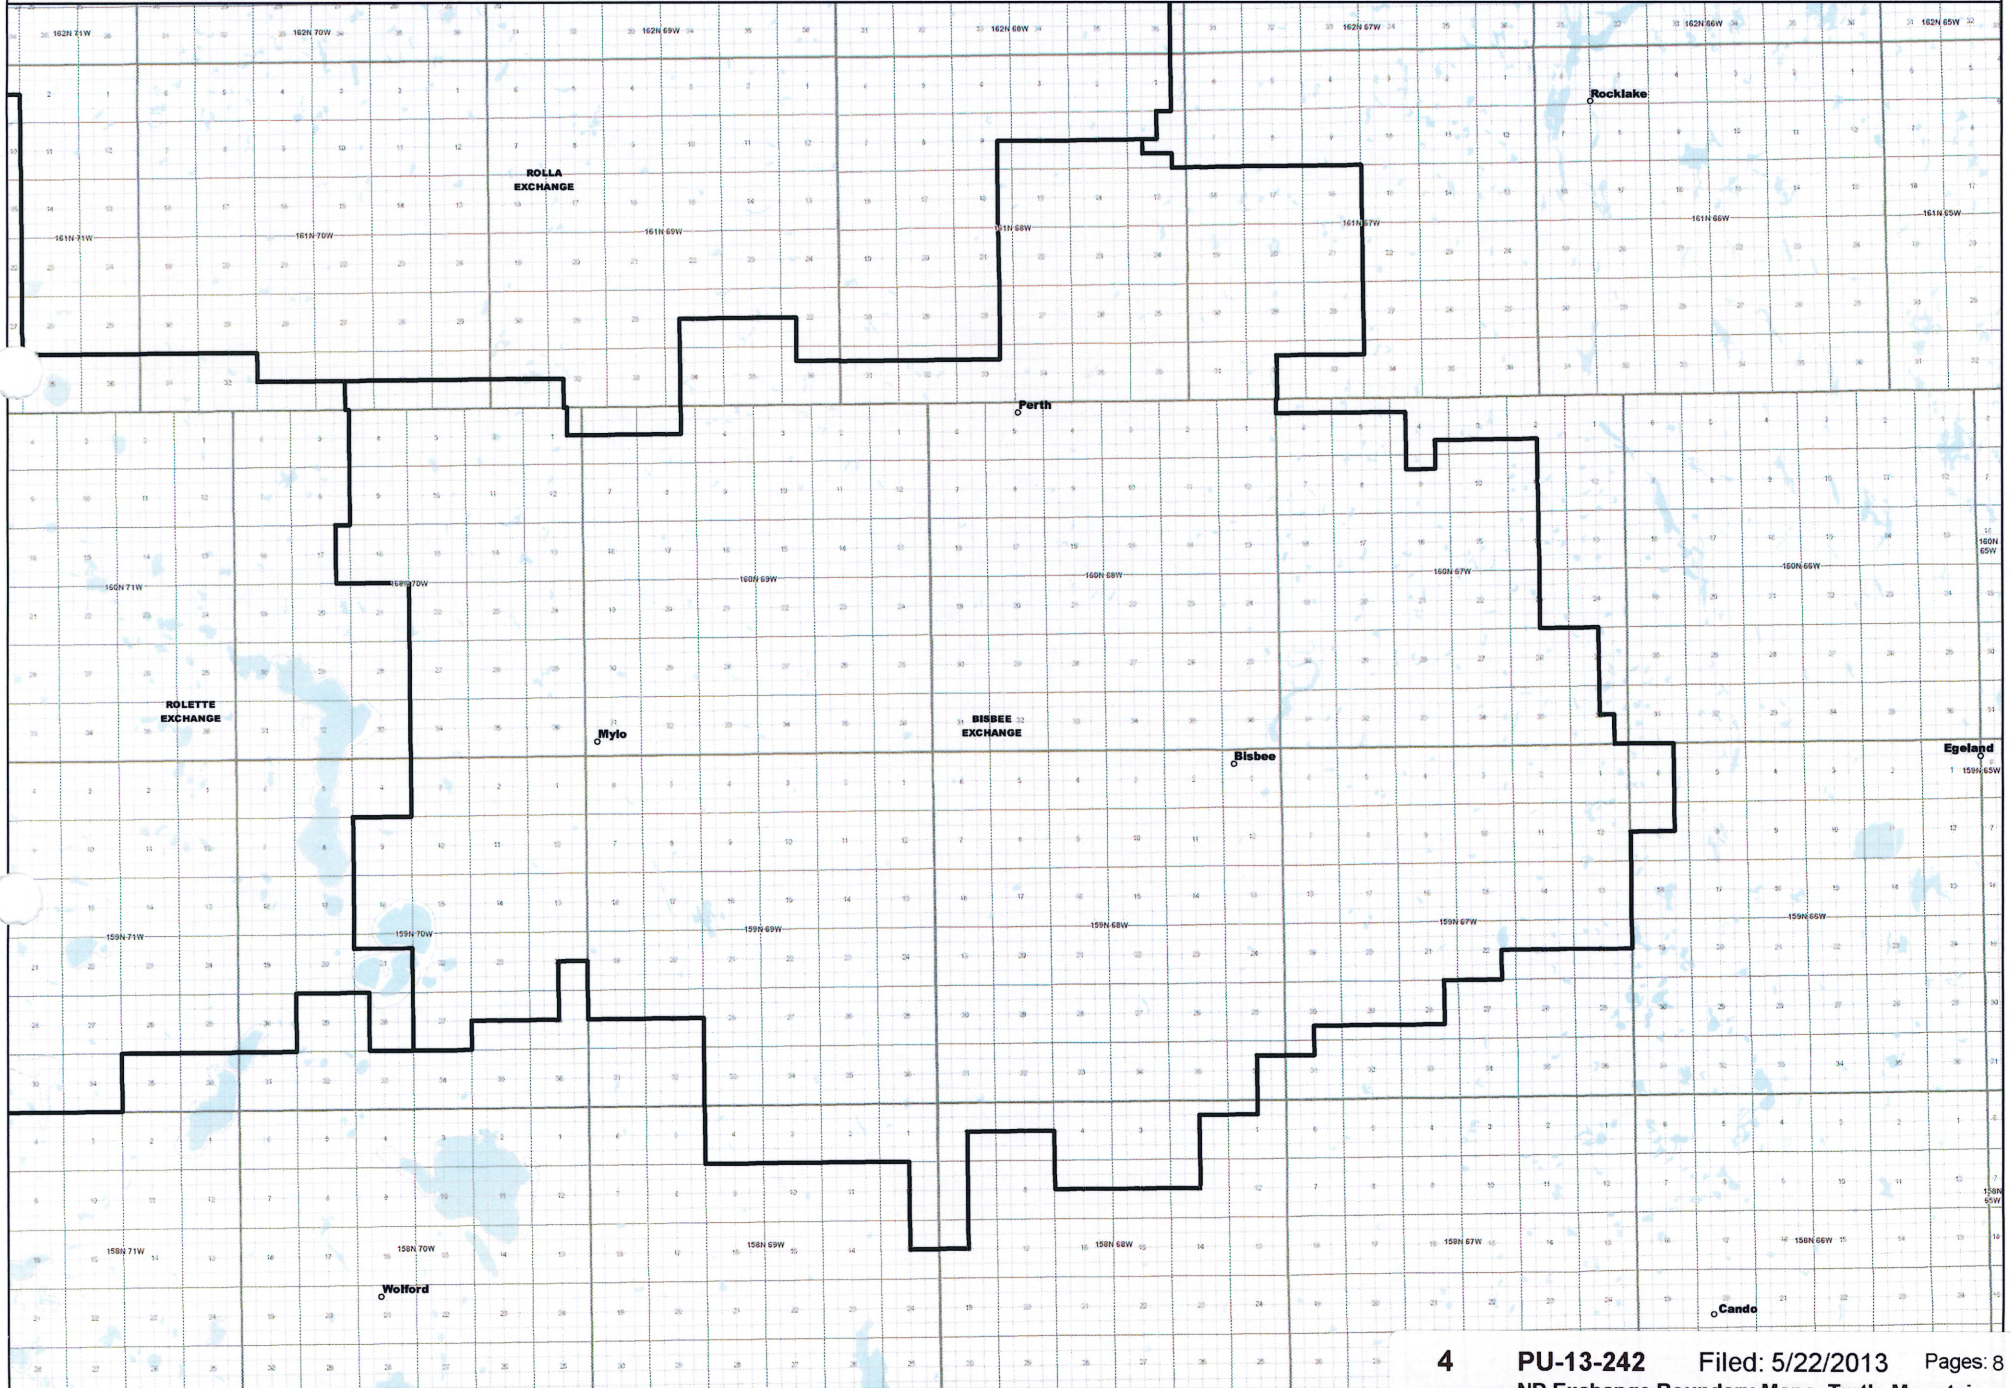

NORTH DAKOTA EXCHANGE BOUNDARY MAP
TURTLE MOUNTAIN COMMUNICATIONS, INC.
BISBEE EXCHANGE

Date: 5/22/2013

Page 1 of 8

— Exchange Boundary - Release 1

NORTH DAKOTA EXCHANGE BOUNDARY MAP
TURTLE MOUNTAIN COMMUNICATIONS, INC.
DUNSEITH EXCHANGE

Date: 5/22/2013

Page 3 of 8

— Exchange Boundary - Release 1

NORTH DAKOTA EXCHANGE BOUNDARY MAP
TURTLE MOUNTAIN COMMUNICATIONS, INC.
KRAMER EXCHANGE

— Exchange Boundary - Release 1

NORTH DAKOTA EXCHANGE BOUNDARY MAP
TURTLE MOUNTAIN COMMUNICATIONS, INC.
ROLETTE EXCHANGE

Date: 5/22/2013

Page 5 of 8

— Exchange Boundary - Release 1

NORTH DAKOTA EXCHANGE BOUNDARY MAP
TURTLE MOUNTAIN COMMUNICATIONS, INC.
ROLLA EXCHANGE

Date: 5/22/2013

Page 6 of 8

— Exchange Boundary - Release 1

NORTH DAKOTA EXCHANGE BOUNDARY MAP
TURTLE MOUNTAIN COMMUNICATIONS, INC.
WILLOW CITY EXCHANGE

Date: 5/22/2013

Page 8 of 8

Exchange Boundary - Release 1