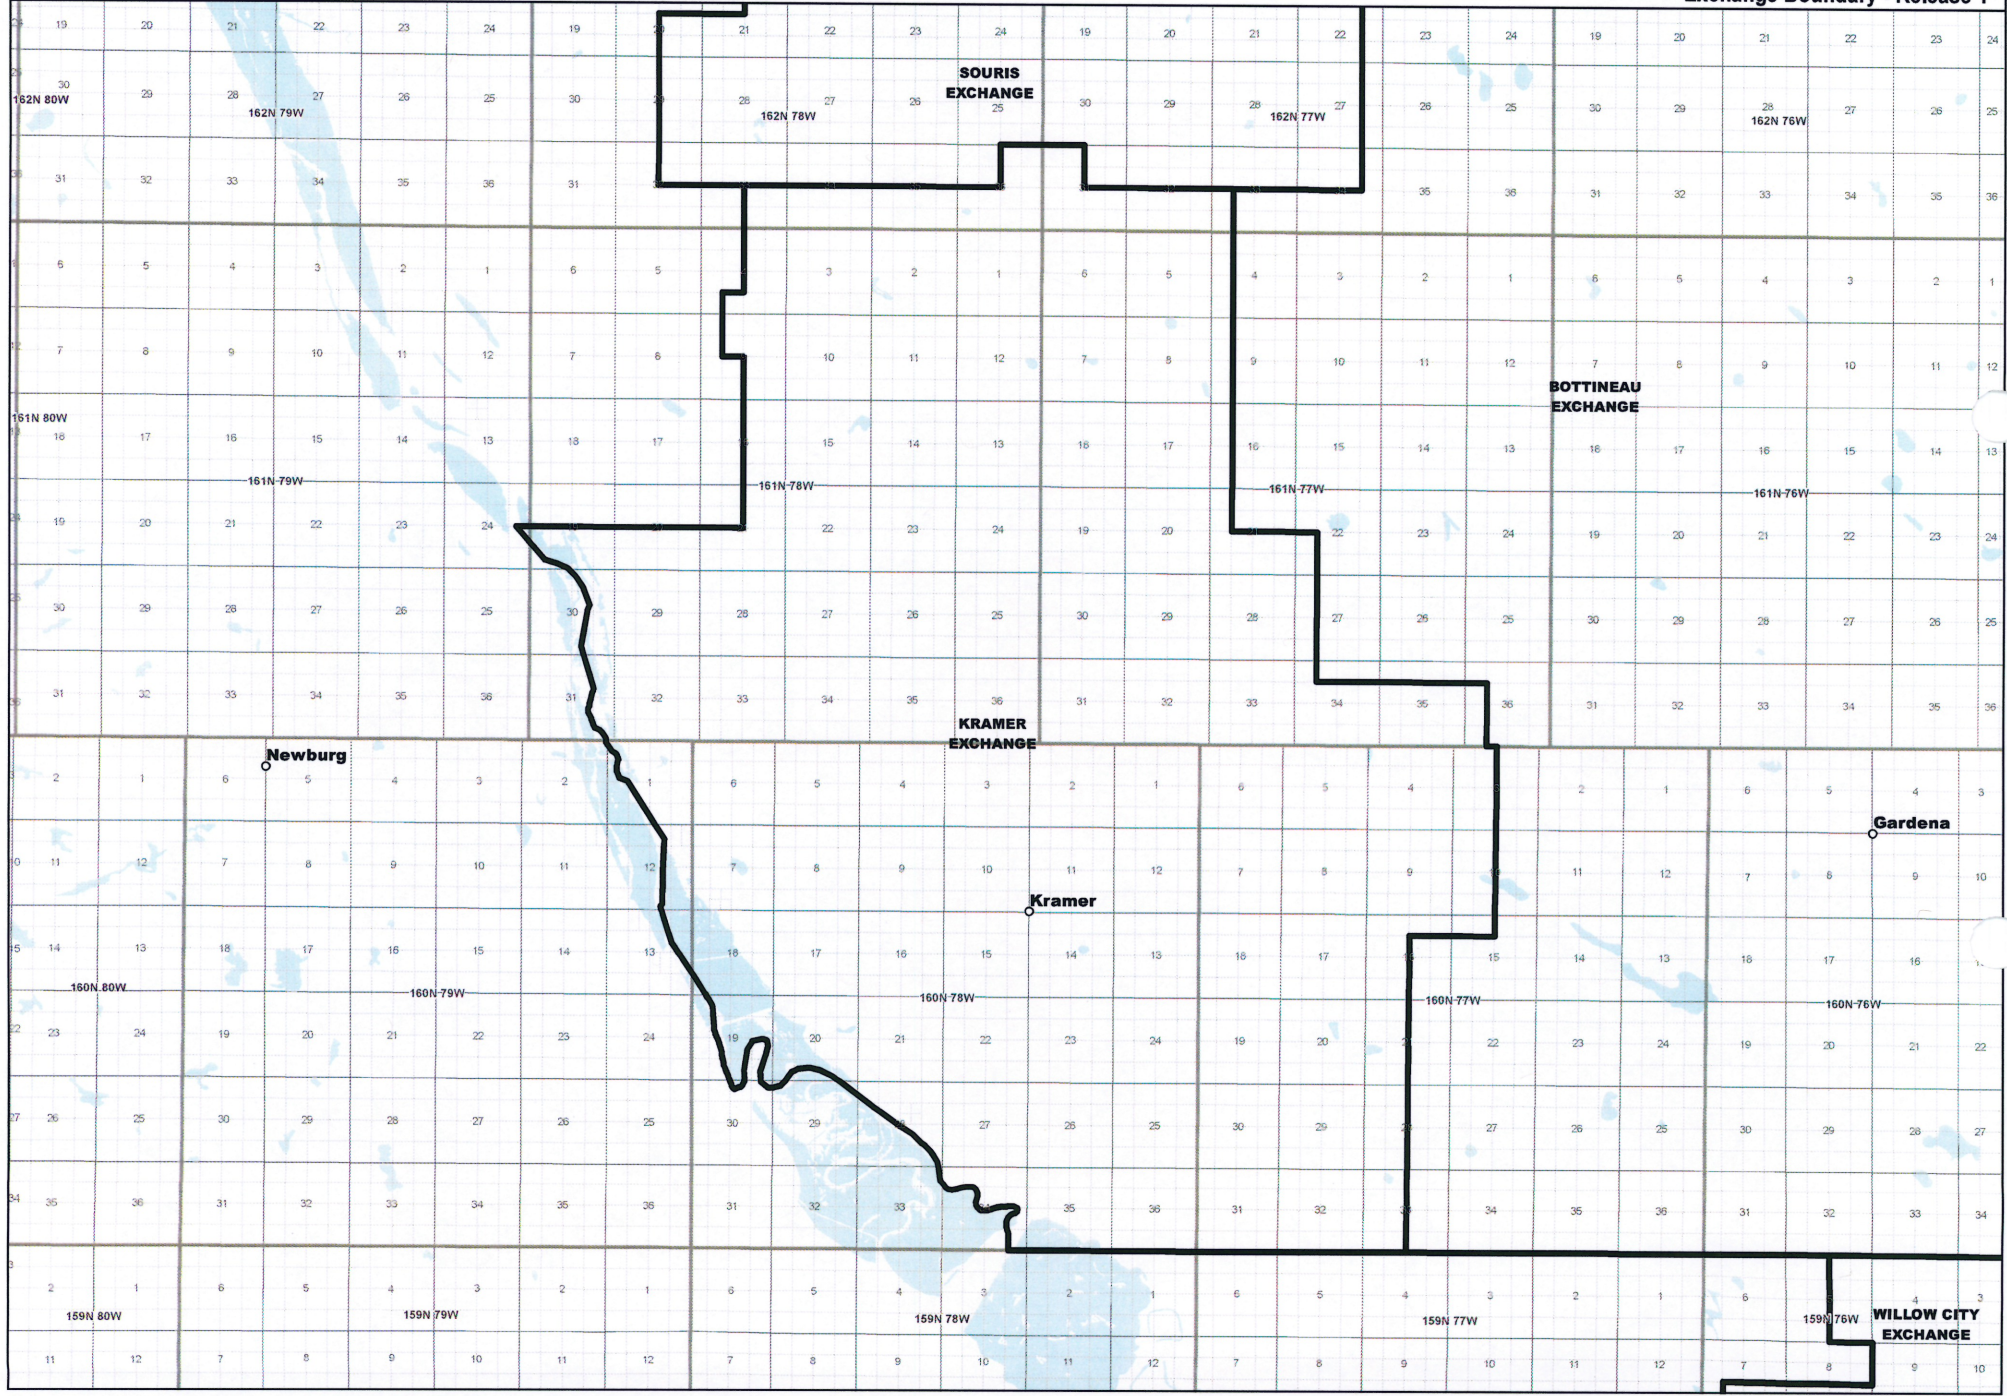

NORTH DAKOTA EXCHANGE BOUNDARY MAP
TURTLE MOUNTAIN COMMUNICATIONS, INC.
BISBEE EXCHANGE

Date: 5/22/2013

Page 1 of 8

— Exchange Boundary - Release 1

NORTH DAKOTA EXCHANGE BOUNDARY MAP
TURTLE MOUNTAIN COMMUNICATIONS, INC.
DUNSEITH EXCHANGE

Date: 5/22/2013

Page 3 of 8

— Exchange Boundary - Release 1

NORTH DAKOTA EXCHANGE BOUNDARY MAP
TURTLE MOUNTAIN COMMUNICATIONS, INC.
KRAMER EXCHANGE

— Exchange Boundary - Release 1

NORTH DAKOTA EXCHANGE BOUNDARY MAP
TURTLE MOUNTAIN COMMUNICATIONS, INC.
ROLETTE EXCHANGE

Date: 5/22/2013

Page 5 of 8

— Exchange Boundary - Release 1

NORTH DAKOTA EXCHANGE BOUNDARY MAP
TURTLE MOUNTAIN COMMUNICATIONS, INC.
ROLLA EXCHANGE

Date: 5/22/2013

Page 6 of 8

— Exchange Boundary - Release 1

NORTH DAKOTA EXCHANGE BOUNDARY MAP
TURTLE MOUNTAIN COMMUNICATIONS, INC.
WILLOW CITY EXCHANGE

Date: 5/22/2013

Page 8 of 8

Exchange Boundary - Release 1