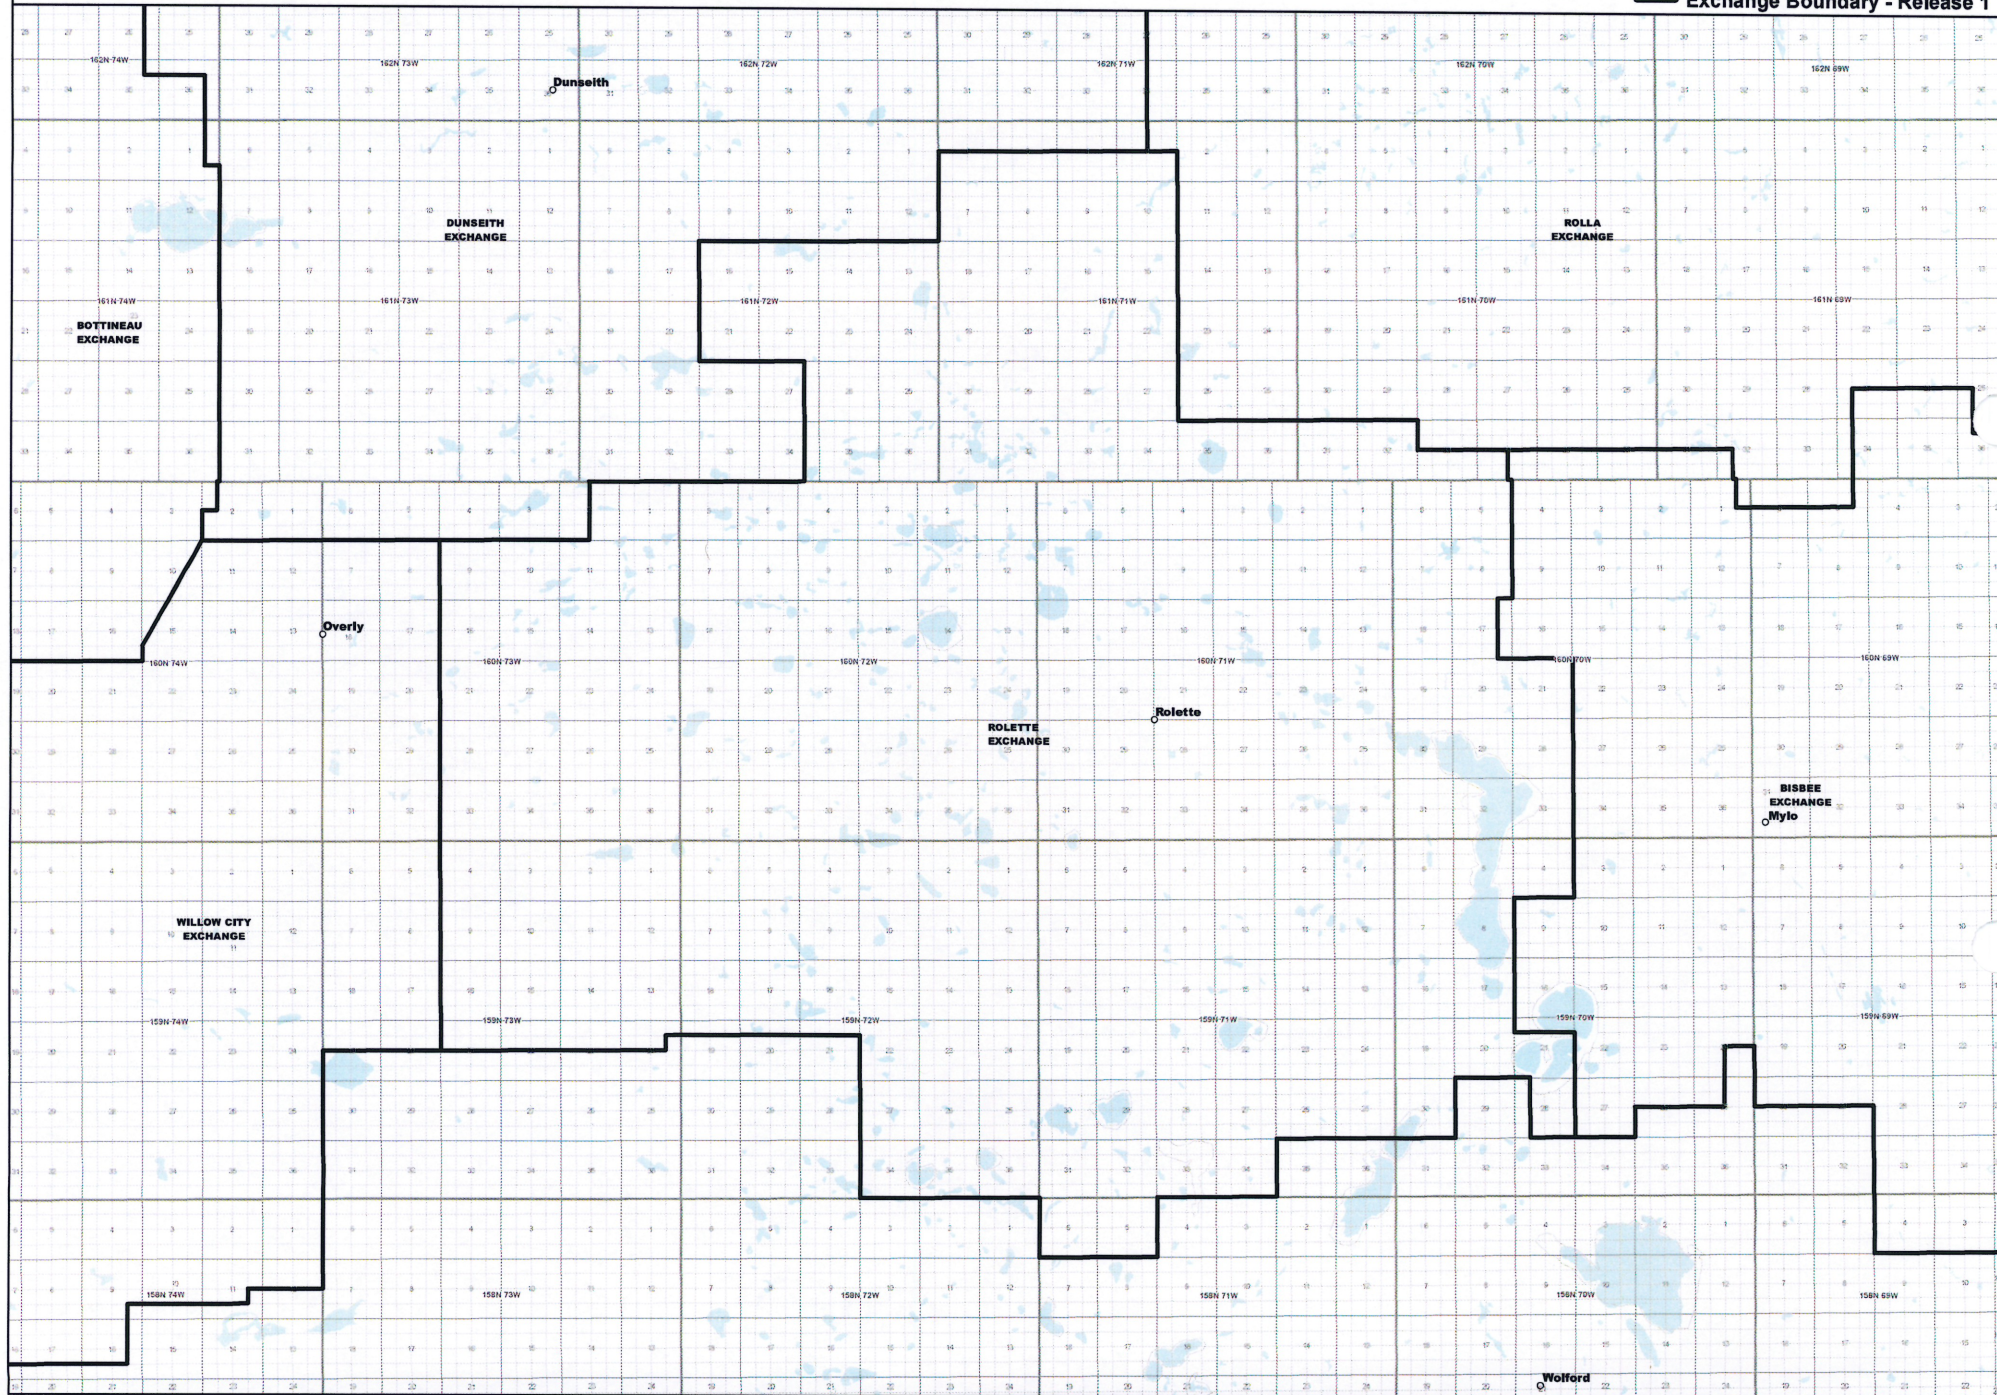

NORTH DAKOTA EXCHANGE BOUNDARY MAP
TURTLE MOUNTAIN COMMUNICATIONS, INC.
BISBEE EXCHANGE

Date: 5/22/2013

Page 1 of 8

— Exchange Boundary - Release 1

NORTH DAKOTA EXCHANGE BOUNDARY MAP
TURTLE MOUNTAIN COMMUNICATIONS, INC.
DUNSEITH EXCHANGE

Date: 5/22/2013

Page 3 of 8

— Exchange Boundary - Release 1

NORTH DAKOTA EXCHANGE BOUNDARY MAP
TURTLE MOUNTAIN COMMUNICATIONS, INC.
KRAMER EXCHANGE

— Exchange Boundary - Release 1

NORTH DAKOTA EXCHANGE BOUNDARY MAP
TURTLE MOUNTAIN COMMUNICATIONS, INC.
ROLETTE EXCHANGE

Date: 5/22/2013

Page 5 of 8

— Exchange Boundary - Release 1

NORTH DAKOTA EXCHANGE BOUNDARY MAP
TURTLE MOUNTAIN COMMUNICATIONS, INC.
ROLLA EXCHANGE

Date: 5/22/2013

Page 6 of 8

— Exchange Boundary - Release 1

NORTH DAKOTA EXCHANGE BOUNDARY MAP
TURTLE MOUNTAIN COMMUNICATIONS, INC.
WILLOW CITY EXCHANGE

Date: 5/22/2013

Page 8 of 8

Exchange Boundary - Release 1