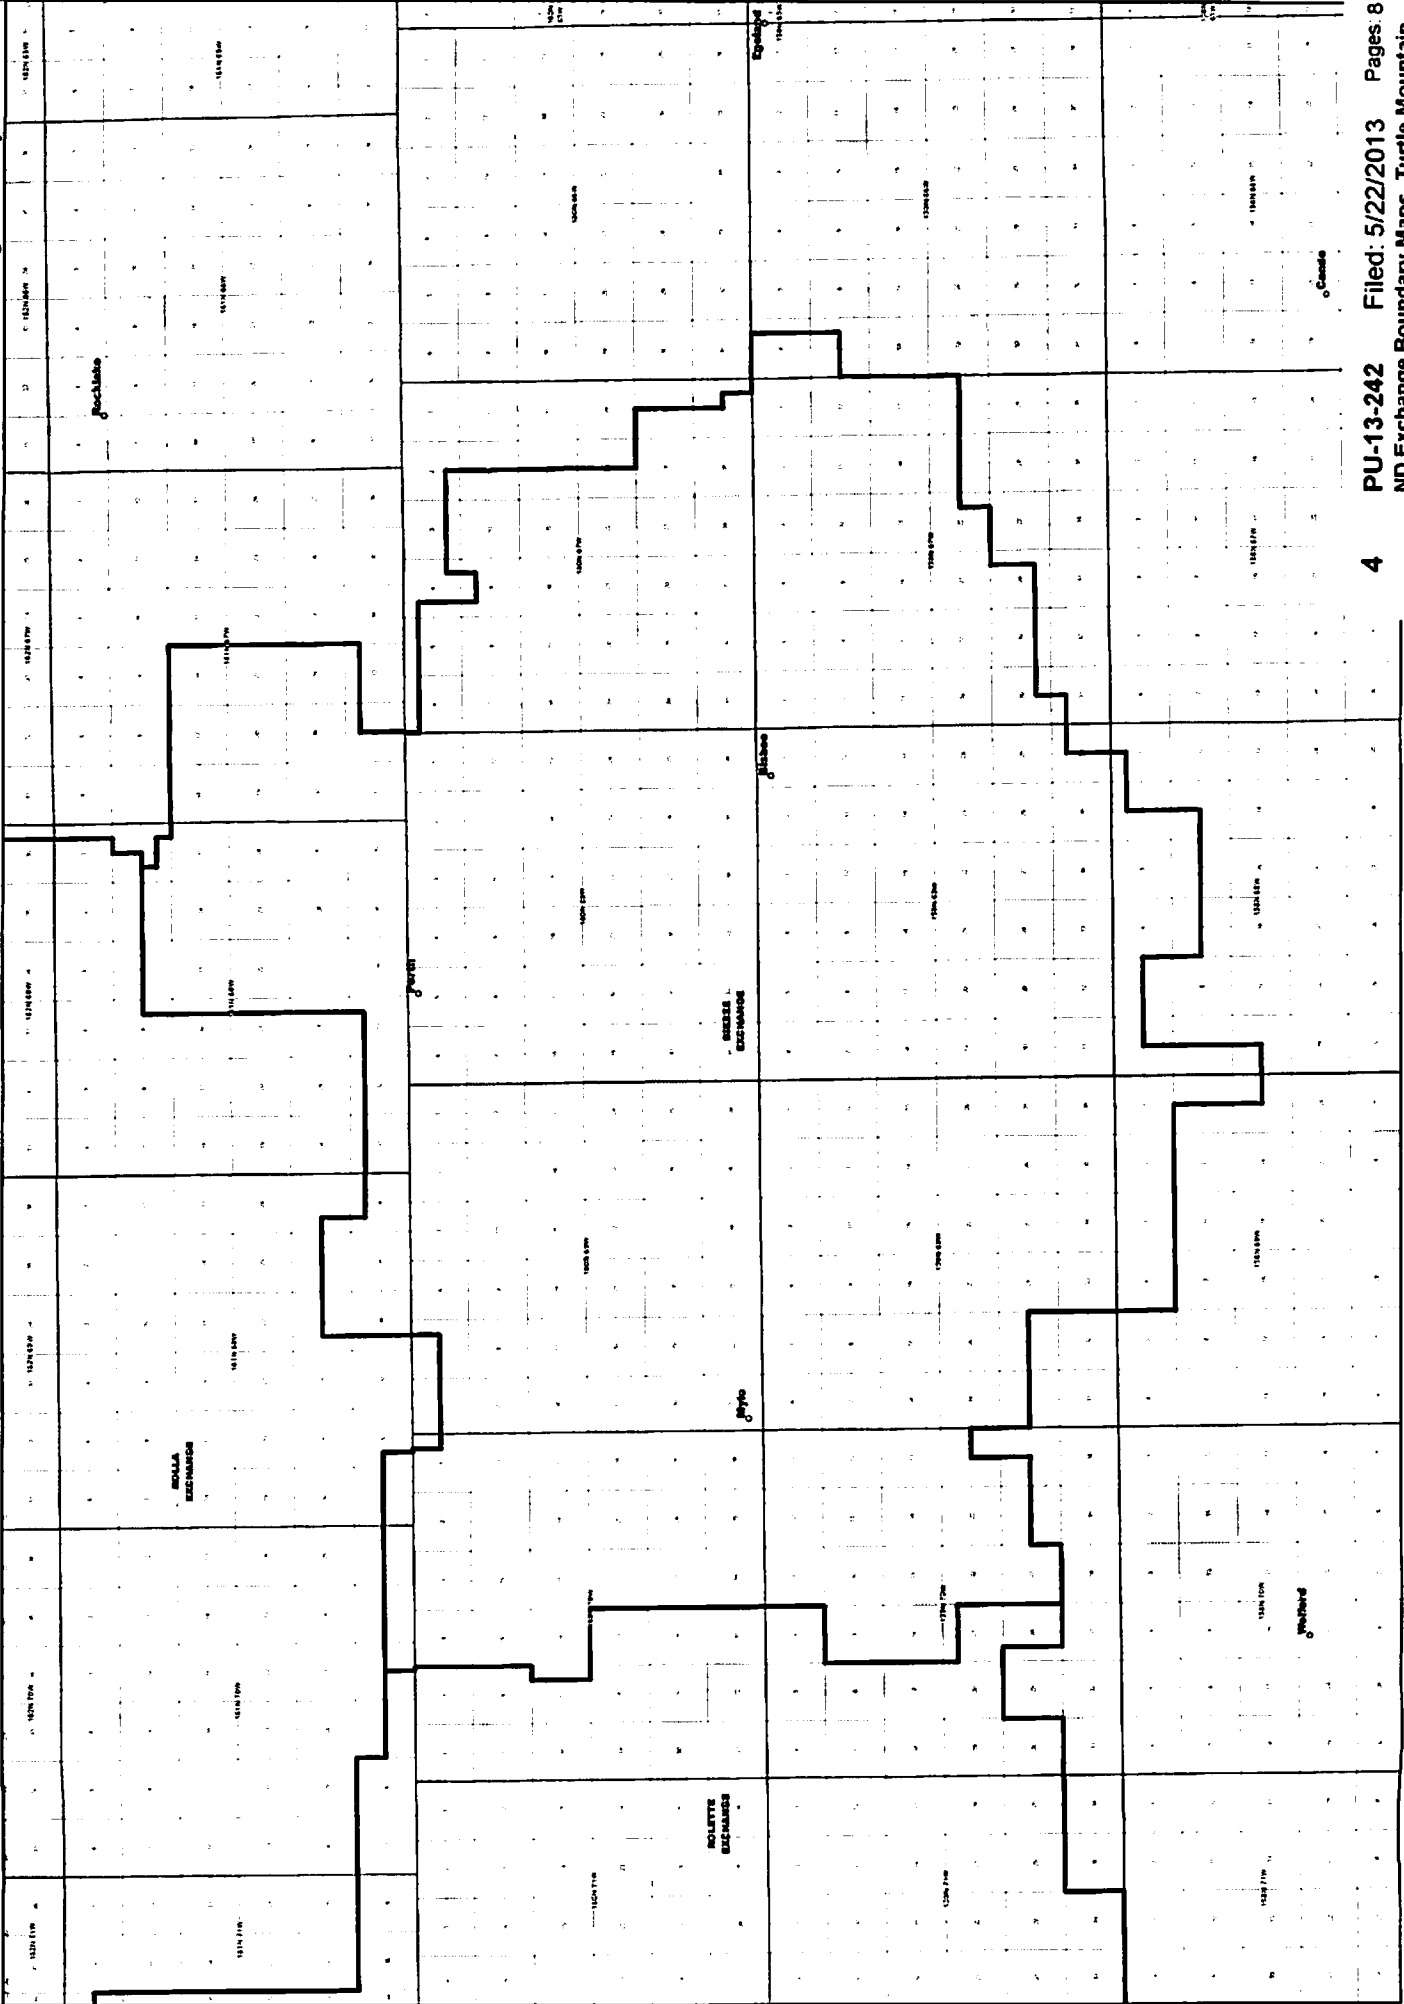

NORTH DAKOTA EXCHANGE BOUNDARY MAP
TURTLE MOUNTAIN COMMUNICATIONS, INC.
BISBEE EXCHANGE

Date: 5/22/2013
 Page 1 of 8
 Exchange Boundary - Release 1

NORTH DAKOTA EXCHANGE BOUNDARY MAP
TURTLE MOUNTAIN COMMUNICATIONS, INC.
ROLETTE EXCHANGE

Date: 5/22/2013
Page 5 of 8

Exchange Boundary - Release 1

NORTH DAKOTA EXCHANGE BOUNDARY MAP
TURTLE MOUNTAIN COMMUNICATIONS, INC.
SOURIS EXCHANGE

NORTH DAKOTA EXCHANGE BOUNDARY MAP
TURTLE MOUNTAIN COMMUNICATIONS, INC.
WILLOW CITY EXCHANGE

Date: 5/22/2013
Page 8 of 8

Exchange Boundary - Release 1