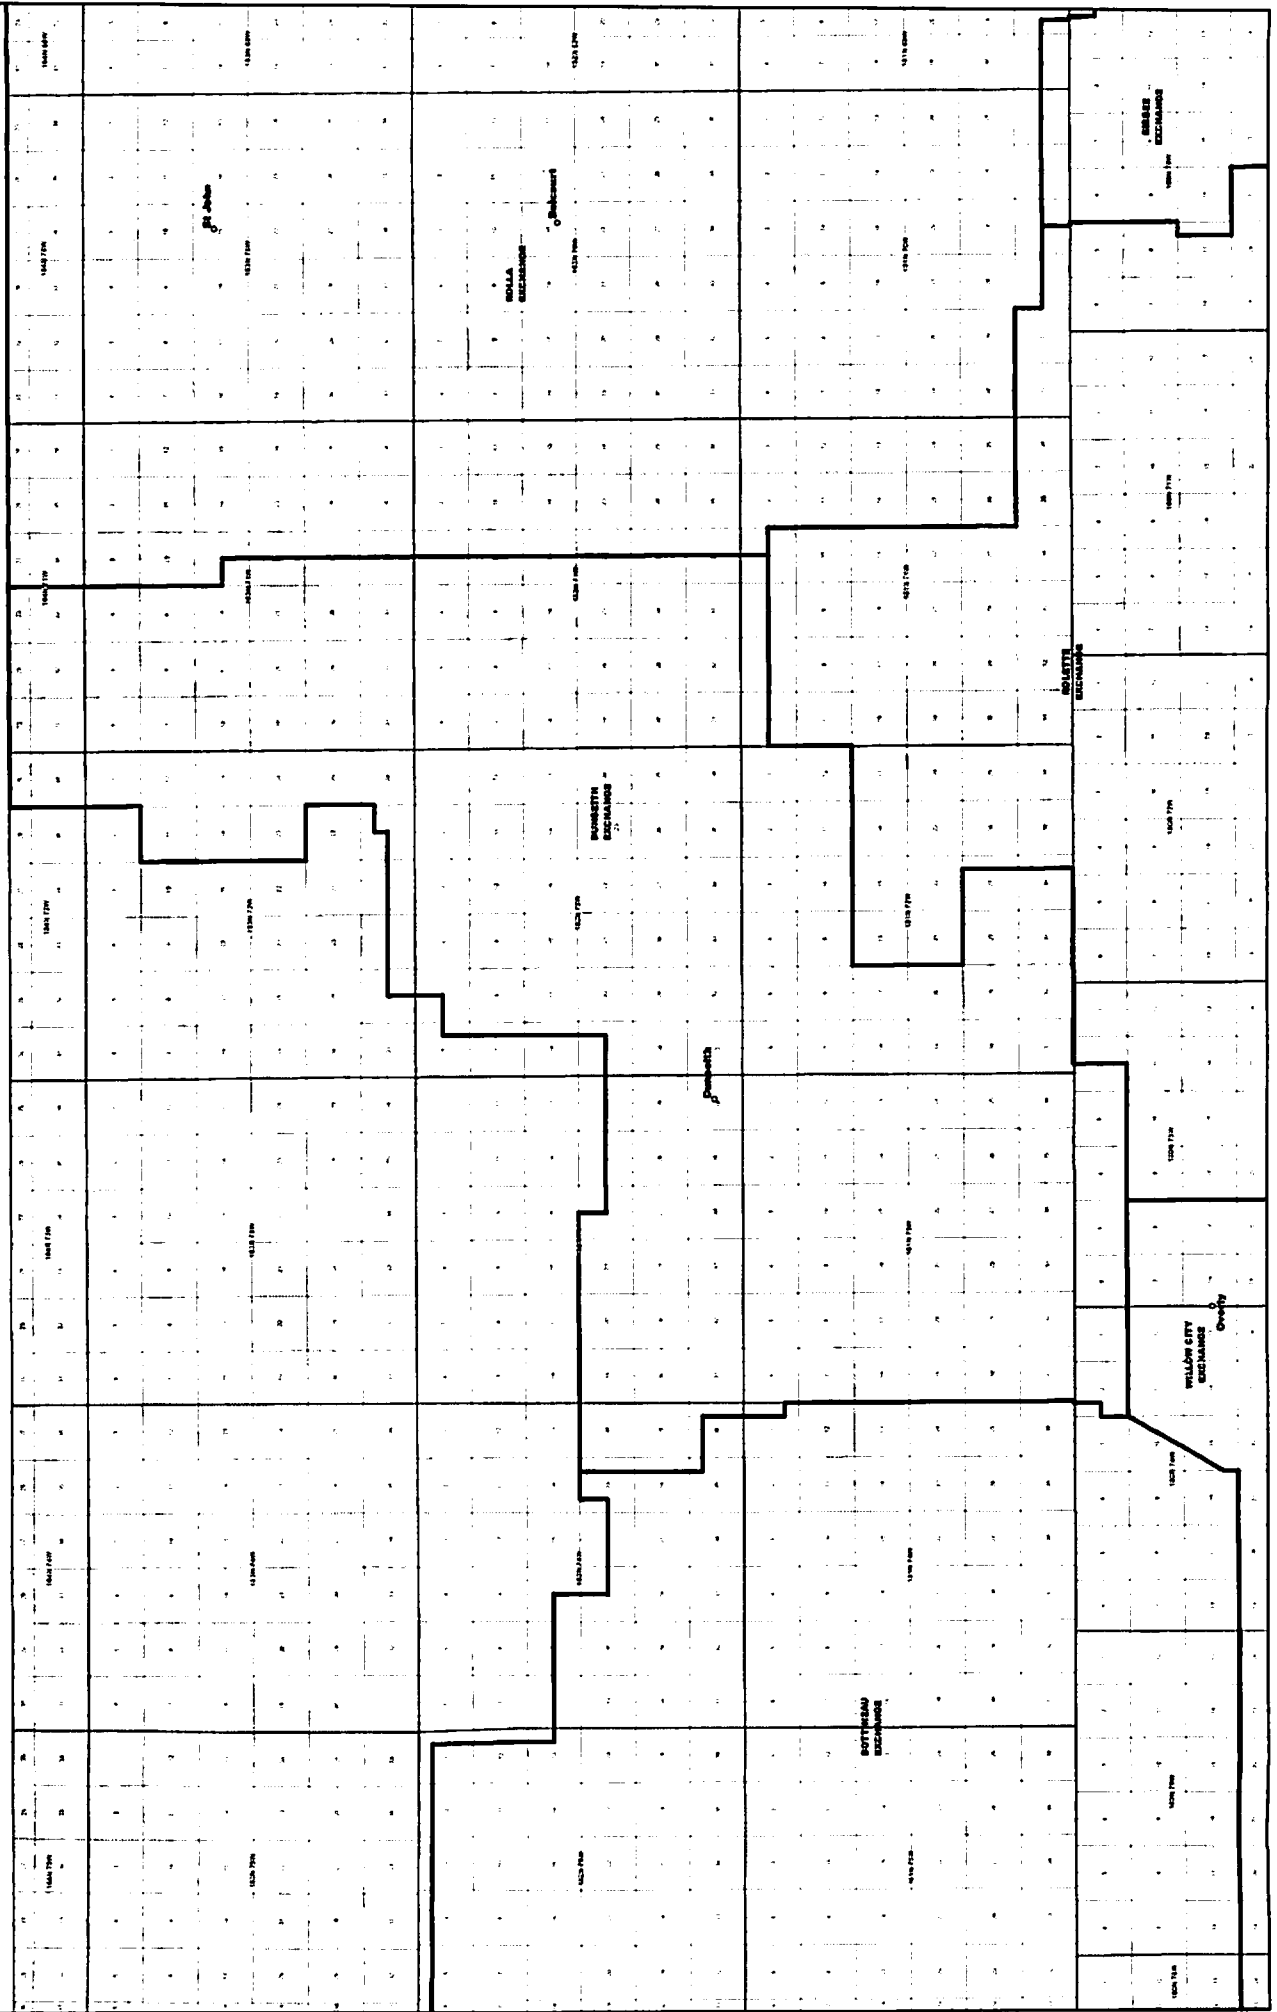

NORTH DAKOTA EXCHANGE BOUNDARY MAP
TURTLE MOUNTAIN COMMUNICATIONS, INC.
BISBEE EXCHANGE

Date: 5/22/2013
 Page 1 of 8
 Exchange Boundary - Release 1

NORTH DAKOTA EXCHANGE BOUNDARY MAP
TURTLE MOUNTAIN COMMUNICATIONS, INC.
ROLETTE EXCHANGE

Date: 5/22/2013
Page 5 of 8

Exchange Boundary - Release 1

NORTH DAKOTA EXCHANGE BOUNDARY MAP
TURTLE MOUNTAIN COMMUNICATIONS, INC.
SOURIS EXCHANGE

NORTH DAKOTA EXCHANGE BOUNDARY MAP
TURTLE MOUNTAIN COMMUNICATIONS, INC.
WILLOW CITY EXCHANGE

Date: 5/22/2013
Page 8 of 8

Exchange Boundary - Release 1