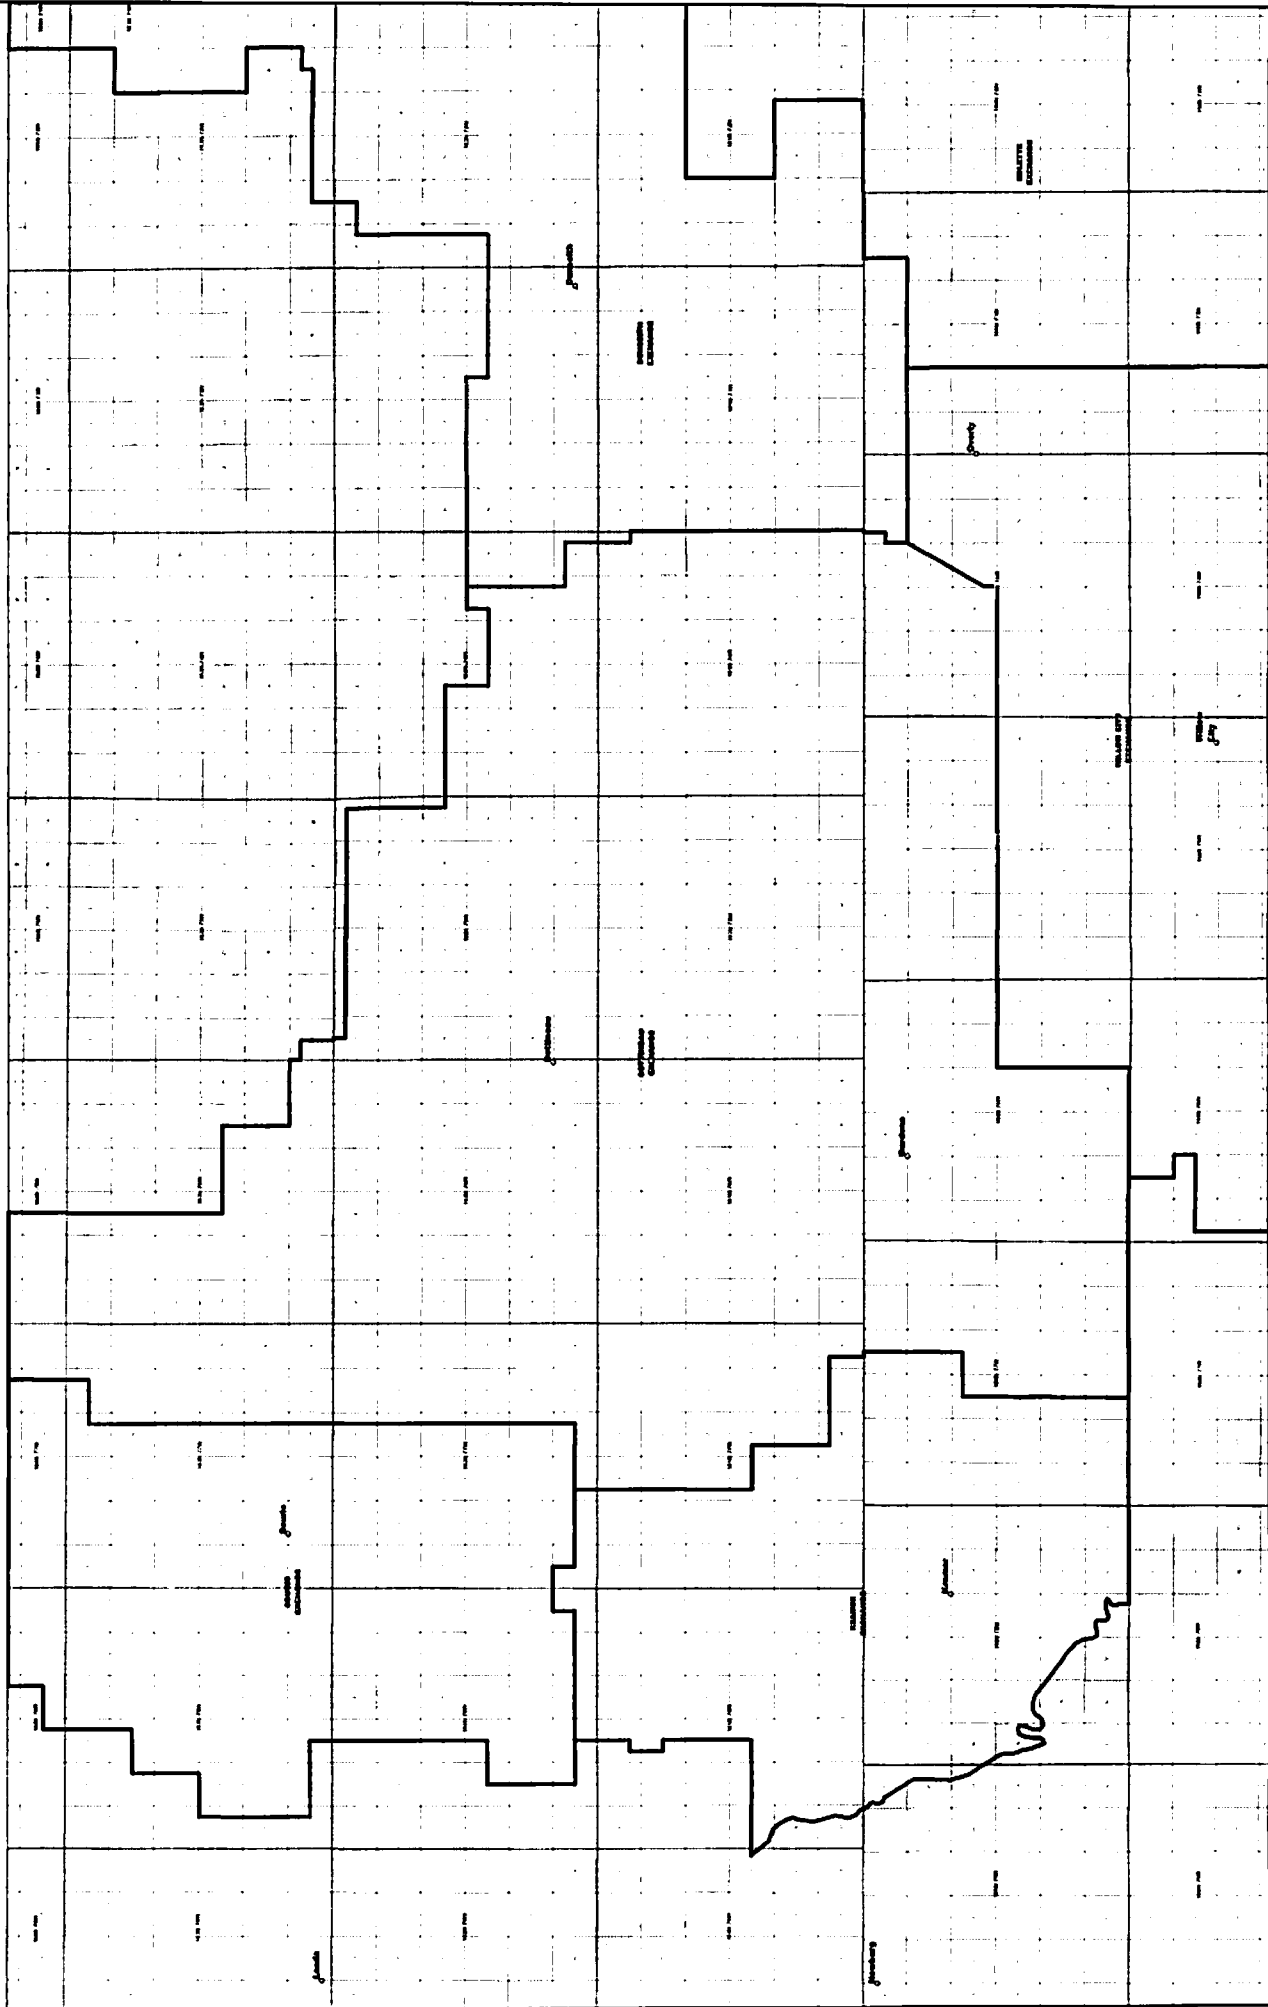

NORTH DAKOTA EXCHANGE BOUNDARY MAP
TURTLE MOUNTAIN COMMUNICATIONS, INC.
BISBEE EXCHANGE

Date: 5/22/2013
 Page 1 of 8
 Exchange Boundary - Release 1

NORTH DAKOTA EXCHANGE BOUNDARY MAP
TURTLE MOUNTAIN COMMUNICATIONS, INC.
ROLETTE EXCHANGE

Date: 5/22/2013
Page 5 of 8

Exchange Boundary - Release 1

NORTH DAKOTA EXCHANGE BOUNDARY MAP
TURTLE MOUNTAIN COMMUNICATIONS, INC.
SOURIS EXCHANGE

NORTH DAKOTA EXCHANGE BOUNDARY MAP
TURTLE MOUNTAIN COMMUNICATIONS, INC.
WILLOW CITY EXCHANGE

Date: 5/22/2013
Page 8 of 8

Exchange Boundary - Release 1