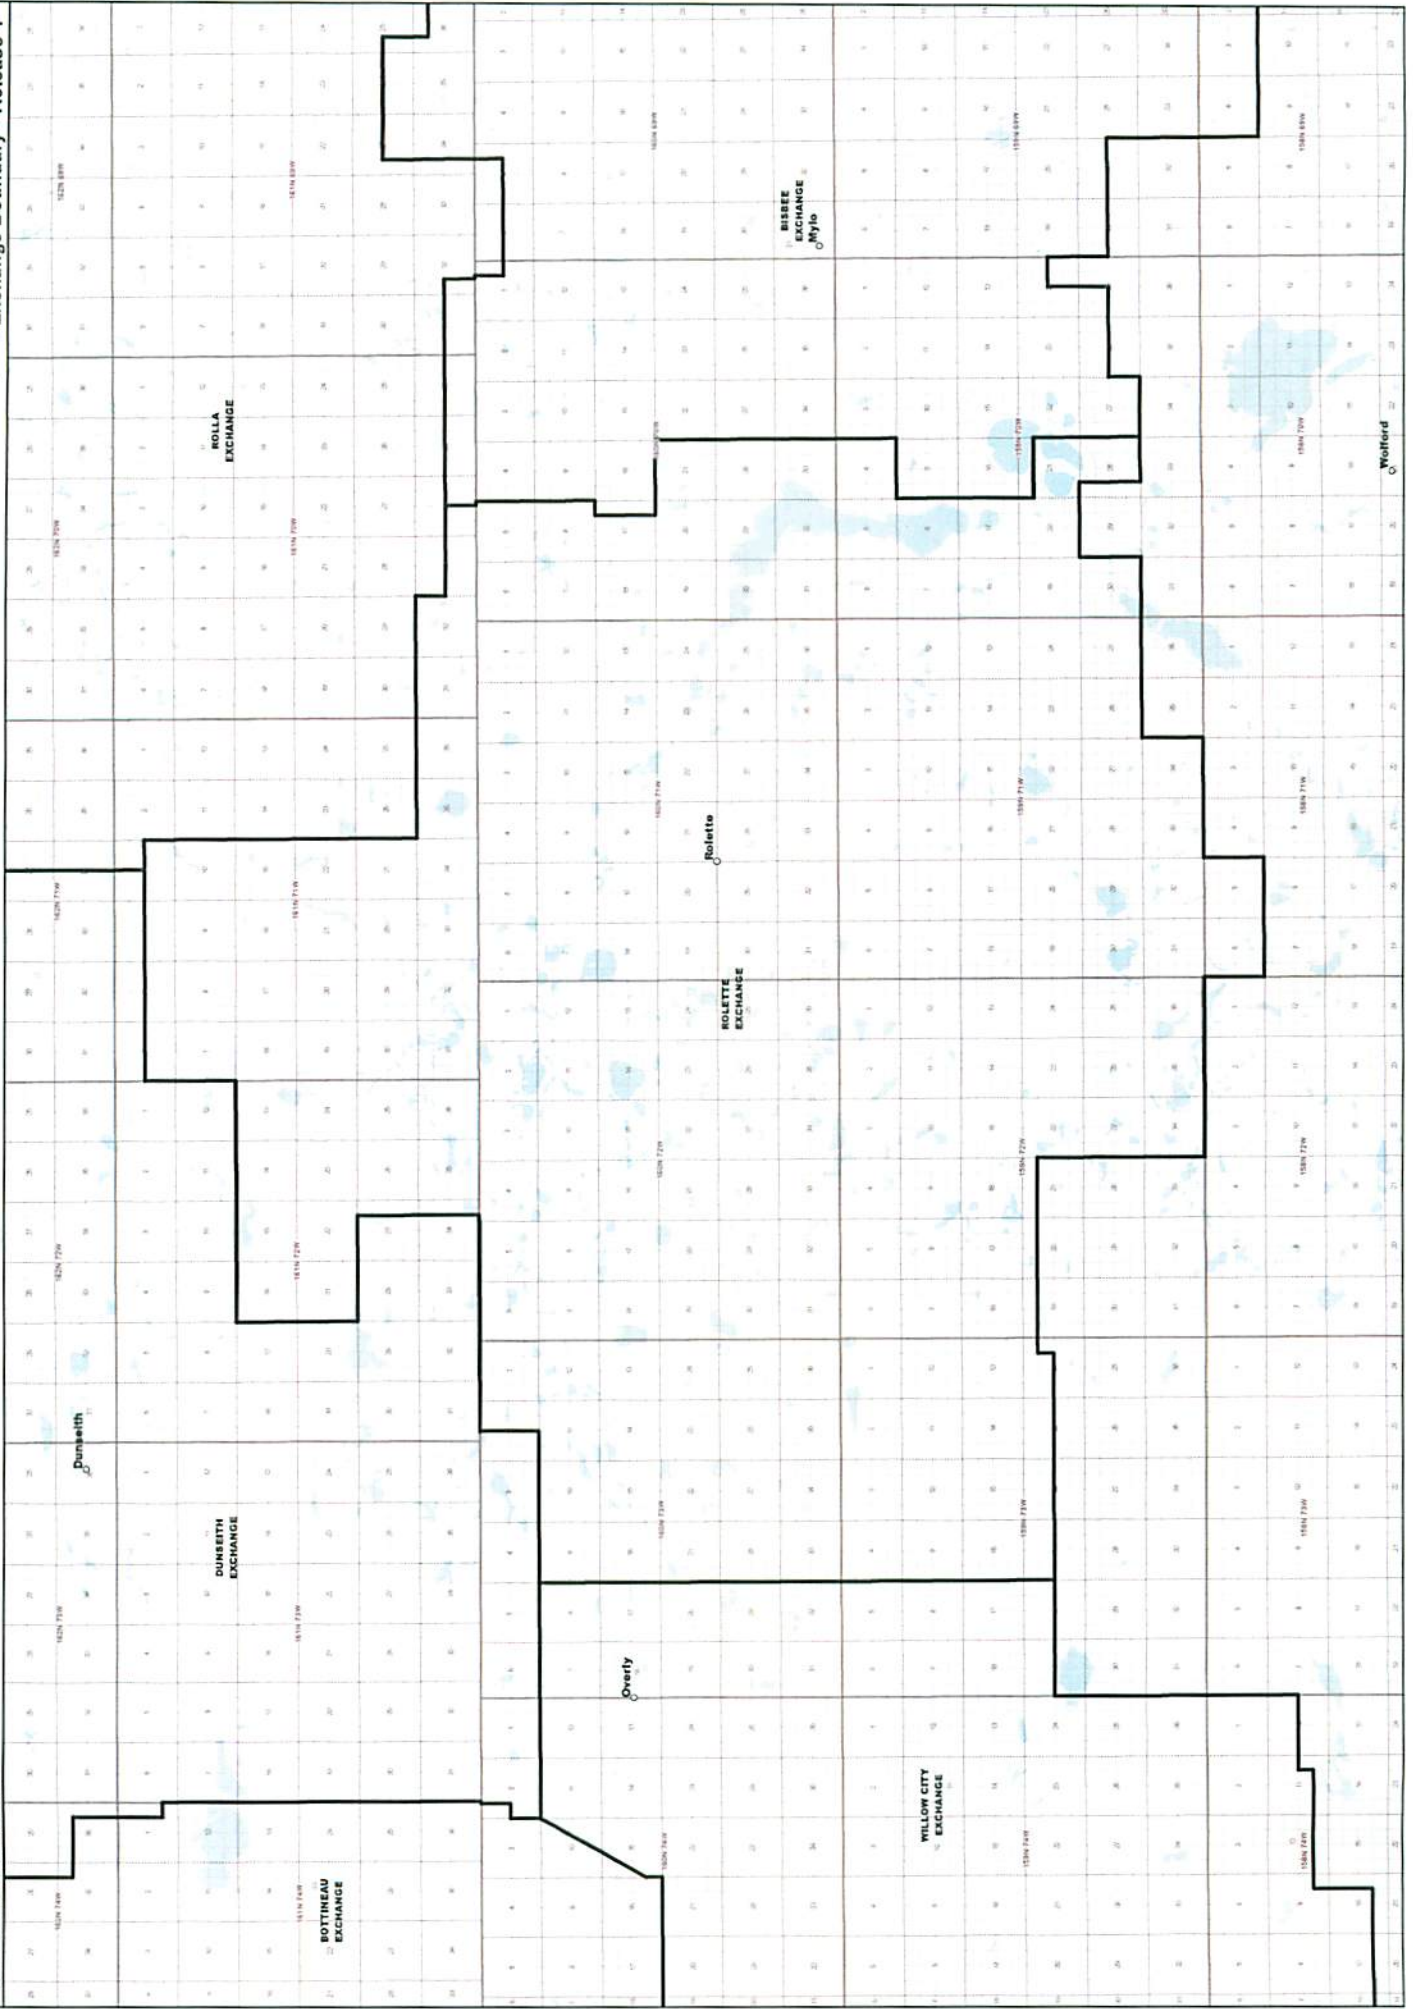

NORTH DAKOTA EXCHANGE BOUNDARY MAP
TURTLE MOUNTAIN COMMUNICATIONS, INC.
BISBEE EXCHANGE

Date: 5/22/2013
 Page 1 of 8
 Exchange Boundary - Release 1

NORTH DAKOTA EXCHANGE BOUNDARY MAP
TURTLE MOUNTAIN COMMUNICATIONS, INC.
ROLETTE EXCHANGE

Date: 5/22/2013
Page 5 of 8

Exchange Boundary - Release 1

NORTH DAKOTA EXCHANGE BOUNDARY MAP
TURTLE MOUNTAIN COMMUNICATIONS, INC.
SOURIS EXCHANGE

NORTH DAKOTA EXCHANGE BOUNDARY MAP
TURTLE MOUNTAIN COMMUNICATIONS, INC.
WILLOW CITY EXCHANGE

Date: 5/22/2013
Page 8 of 8

Exchange Boundary - Release 1