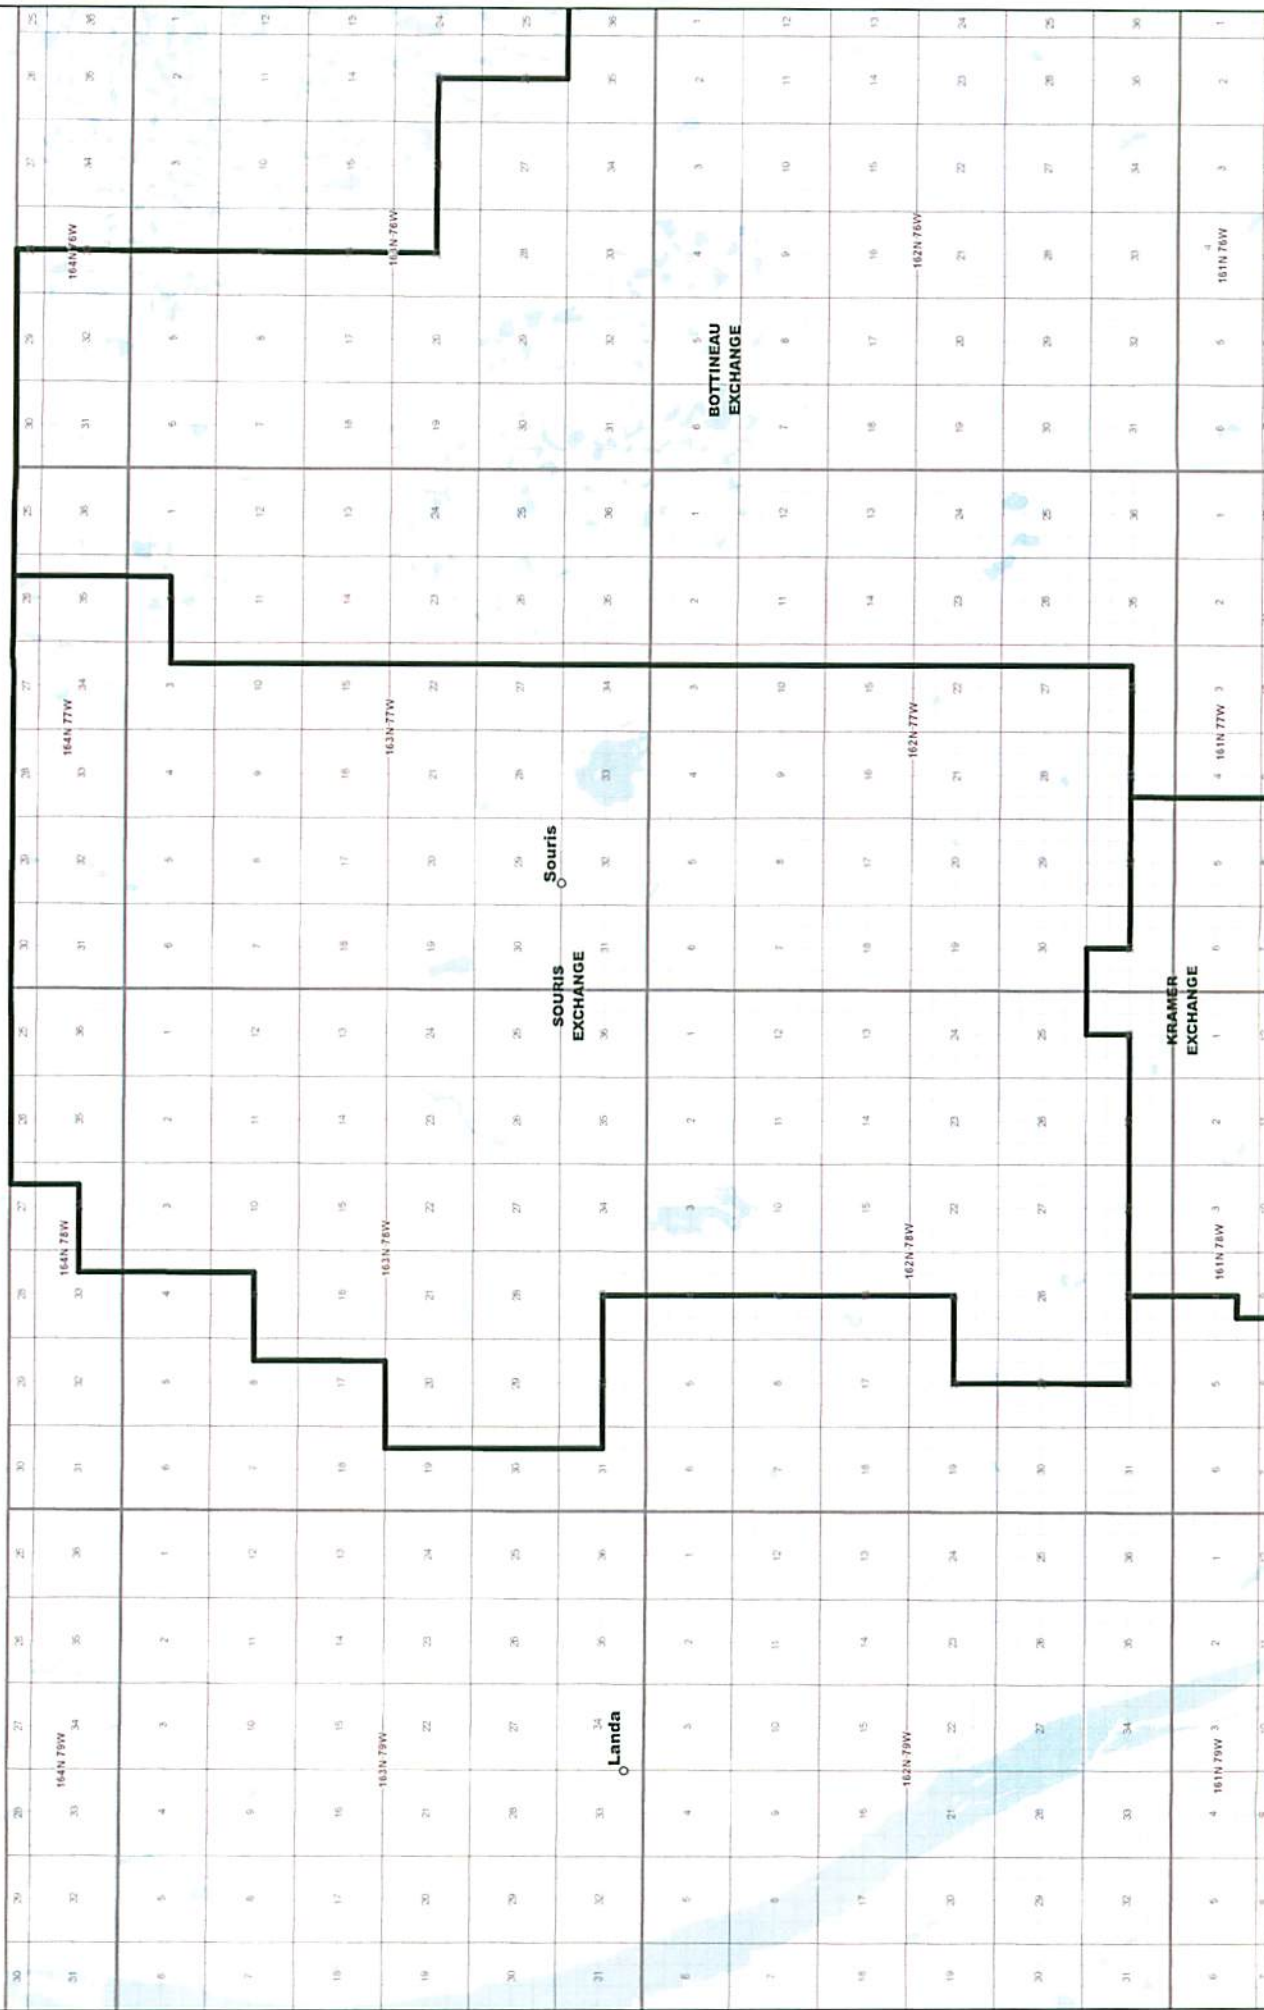

NORTH DAKOTA EXCHANGE BOUNDARY MAP
TURTLE MOUNTAIN COMMUNICATIONS, INC.
BISBEE EXCHANGE

Date: 5/22/2013
 Page 1 of 8
 Exchange Boundary - Release 1

NORTH DAKOTA EXCHANGE BOUNDARY MAP
TURTLE MOUNTAIN COMMUNICATIONS, INC.
ROLETTE EXCHANGE

Date: 5/22/2013
Page 5 of 8

Exchange Boundary - Release 1

NORTH DAKOTA EXCHANGE BOUNDARY MAP
TURTLE MOUNTAIN COMMUNICATIONS, INC.
SOURIS EXCHANGE

NORTH DAKOTA EXCHANGE BOUNDARY MAP
TURTLE MOUNTAIN COMMUNICATIONS, INC.
WILLOW CITY EXCHANGE

Date: 5/22/2013
Page 8 of 8

Exchange Boundary - Release 1