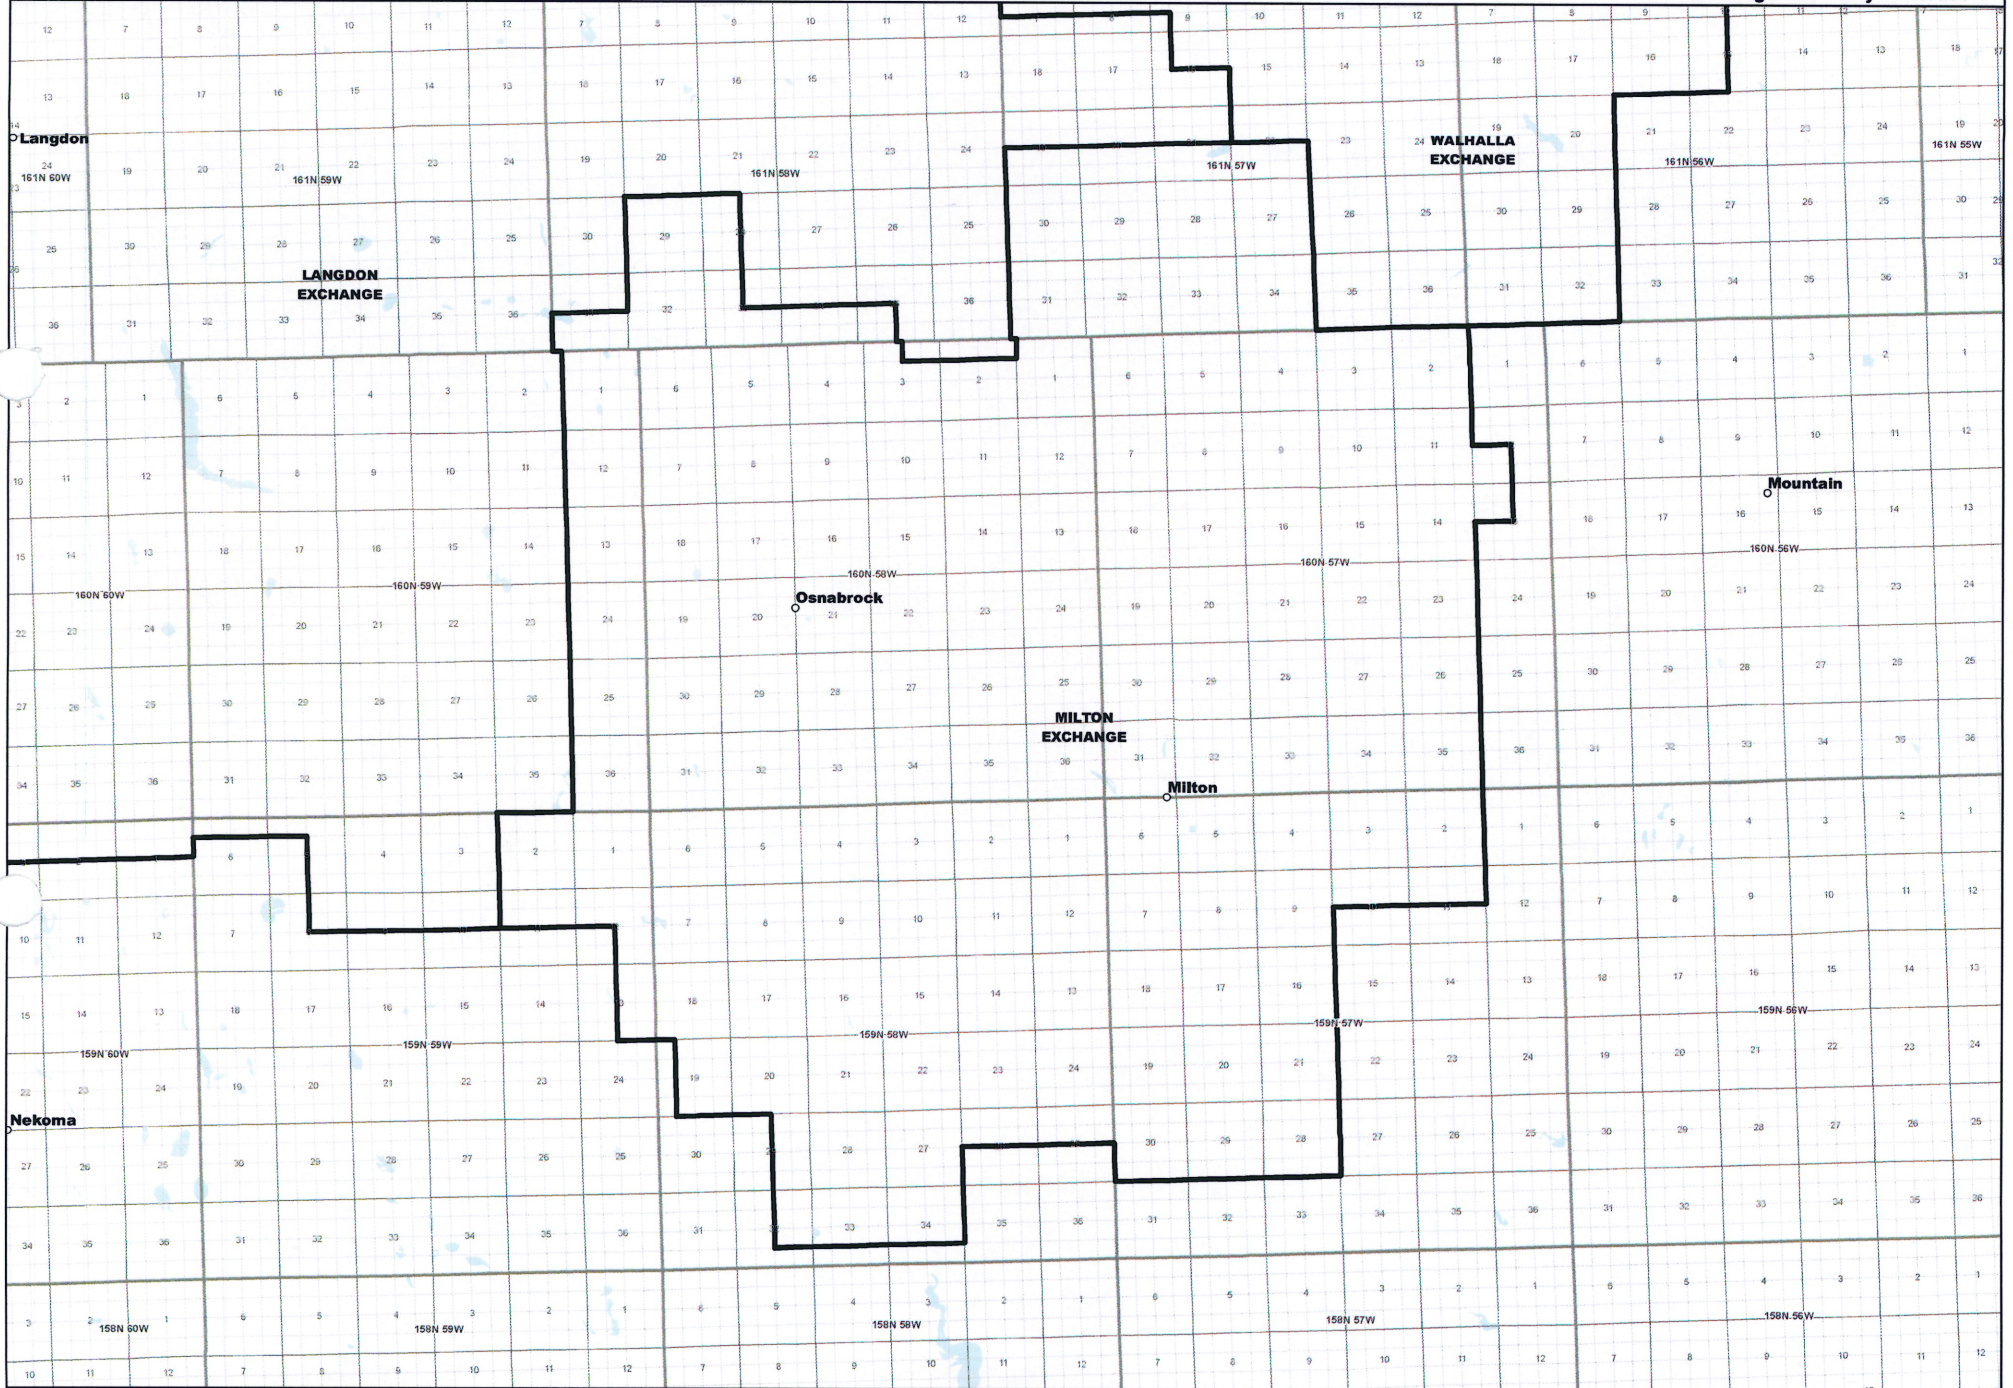

**NORTH DAKOTA EXCHANGE BOUNDARY MAP**  
UNITED TELEPHONE MUTUAL AID CORPORATION  
MILTON EXCHANGE

Date: 5/22/2013

Page 2 of 7

Exchange Boundary - Release 1

**NORTH DAKOTA EXCHANGE BOUNDARY MAP**  
**UNITED TELEPHONE MUTUAL AID CORPORATION**  
**MUNICH EXCHANGE**

Date: 5/22/2013

Page 3 of 7

Exchange Boundary - Release 1

**NORTH DAKOTA EXCHANGE BOUNDARY MAP**  
**UNITED TELEPHONE MUTUAL AID CORPORATION**  
**SARLES EXCHANGE**

Date: 5/22/2013

Page 5 of 7

— Exchange Boundary - Release 1

**NORTH DAKOTA EXCHANGE BOUNDARY MAP**  
UNITED TELEPHONE MUTUAL AID CORPORATION  
WALES EXCHANGE

Date: 5/22/2013

Page 6 of 7

— Exchange Boundary - Release 1

**NORTH DAKOTA EXCHANGE BOUNDARY MAP**  
**UNITED TELEPHONE MUTUAL AID CORPORATION**  
**WALHALLA EXCHANGE**

Date: 5/22/2013

Page 7 of 7

— Exchange Boundary - Release 1