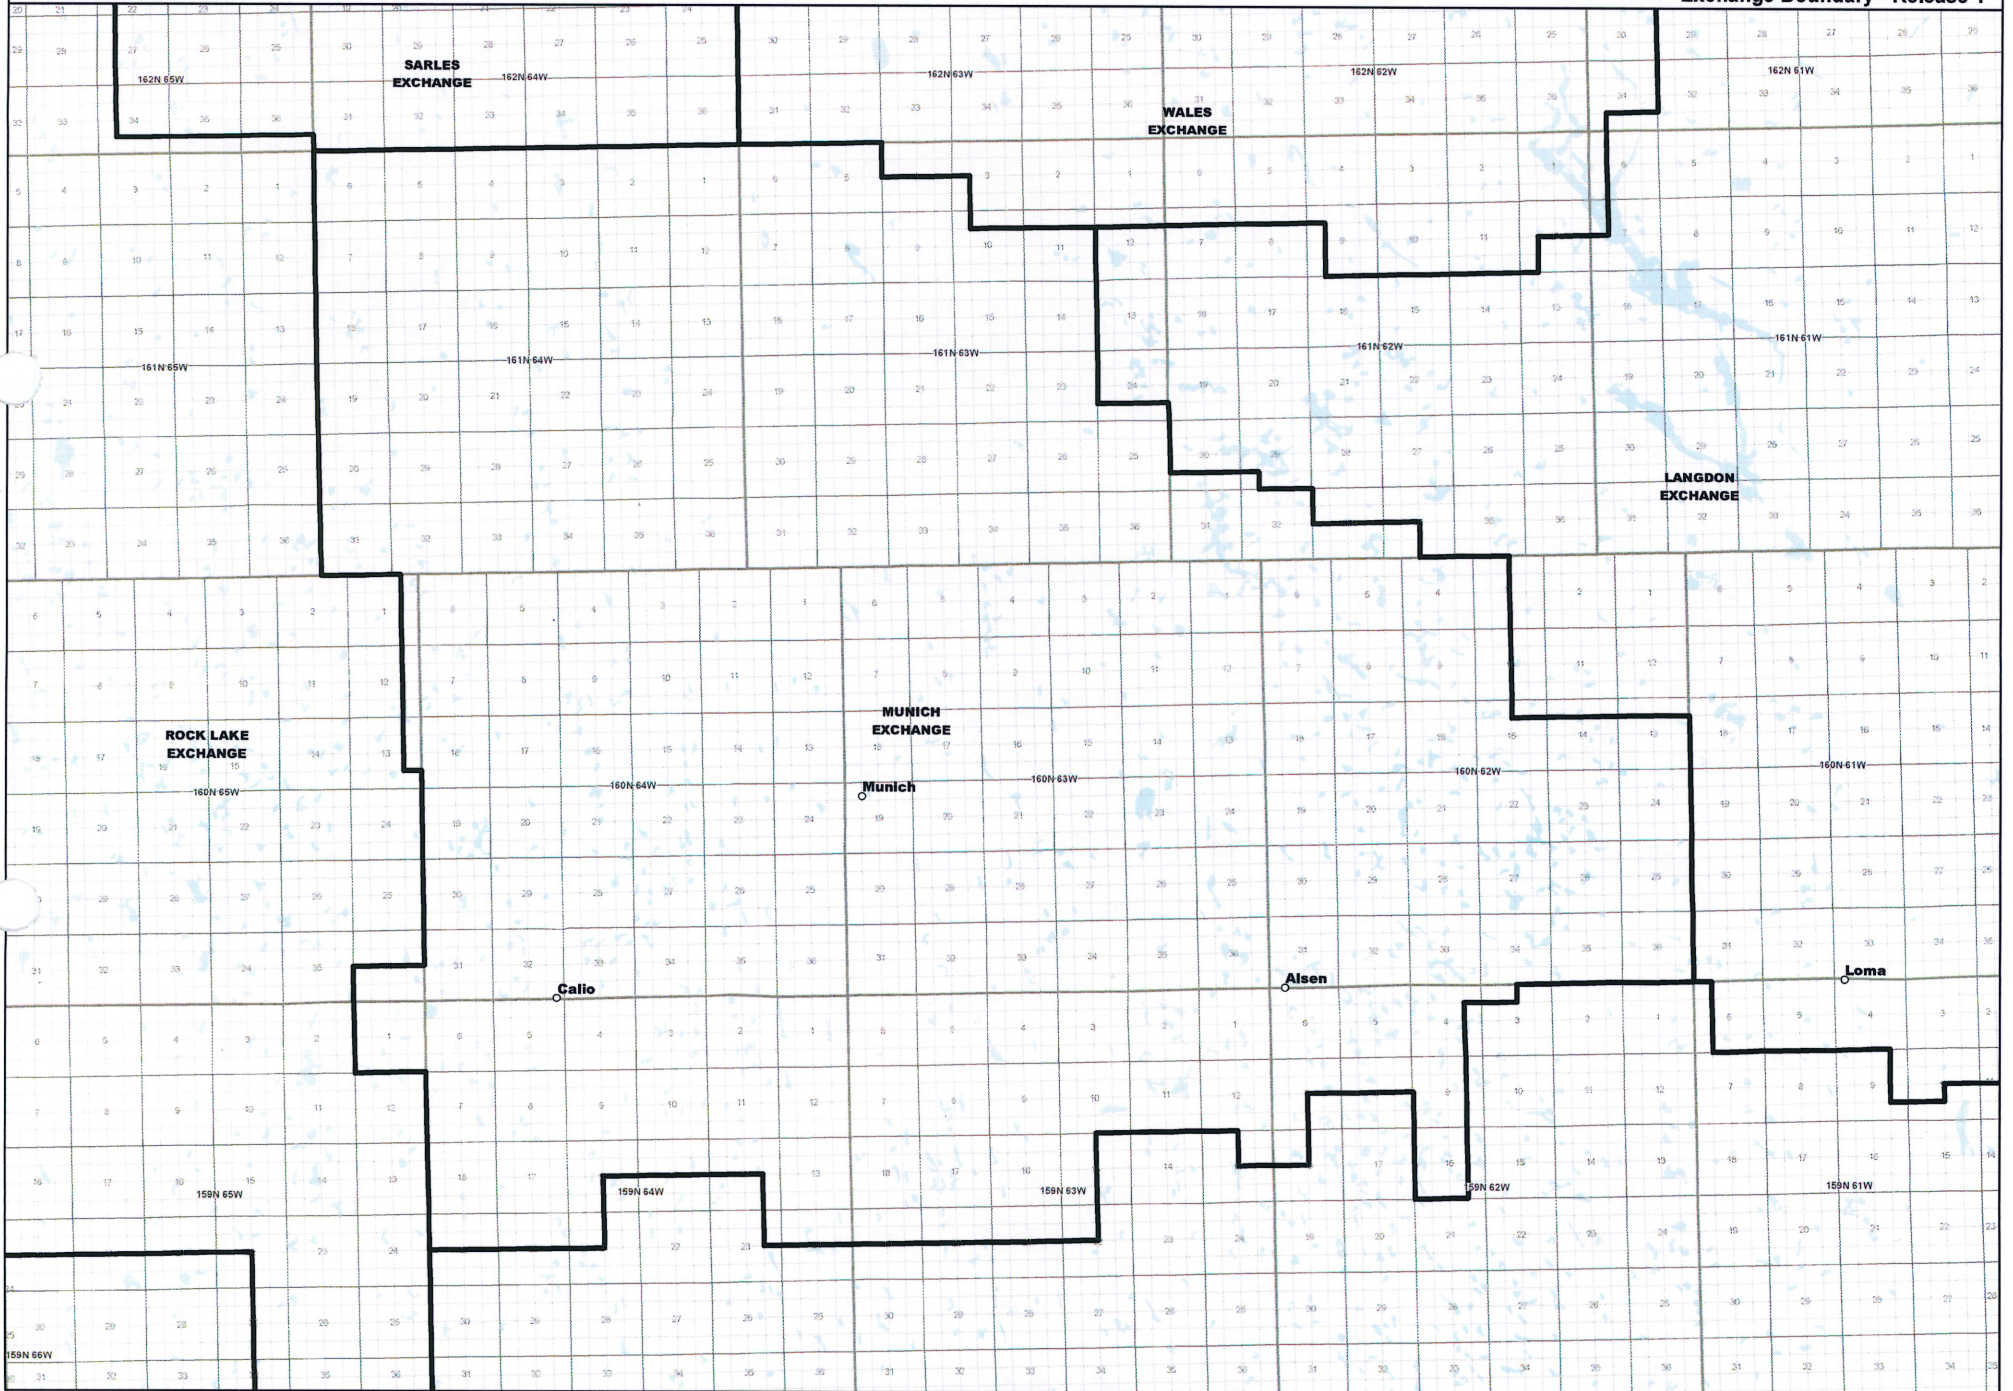

**NORTH DAKOTA EXCHANGE BOUNDARY MAP**  
UNITED TELEPHONE MUTUAL AID CORPORATION  
MILTON EXCHANGE

Date: 5/22/2013

Page 2 of 7

Exchange Boundary - Release 1

**NORTH DAKOTA EXCHANGE BOUNDARY MAP**  
**UNITED TELEPHONE MUTUAL AID CORPORATION**  
**MUNICH EXCHANGE**

Date: 5/22/2013

Page 3 of 7

Exchange Boundary - Release 1

**NORTH DAKOTA EXCHANGE BOUNDARY MAP**  
**UNITED TELEPHONE MUTUAL AID CORPORATION**  
**SARLES EXCHANGE**

Date: 5/22/2013

Page 5 of 7

— Exchange Boundary - Release 1

**NORTH DAKOTA EXCHANGE BOUNDARY MAP**  
UNITED TELEPHONE MUTUAL AID CORPORATION  
WALES EXCHANGE

Date: 5/22/2013

Page 6 of 7

— Exchange Boundary - Release 1

**NORTH DAKOTA EXCHANGE BOUNDARY MAP**  
**UNITED TELEPHONE MUTUAL AID CORPORATION**  
**WALHALLA EXCHANGE**

Date: 5/22/2013

Page 7 of 7

— Exchange Boundary - Release 1