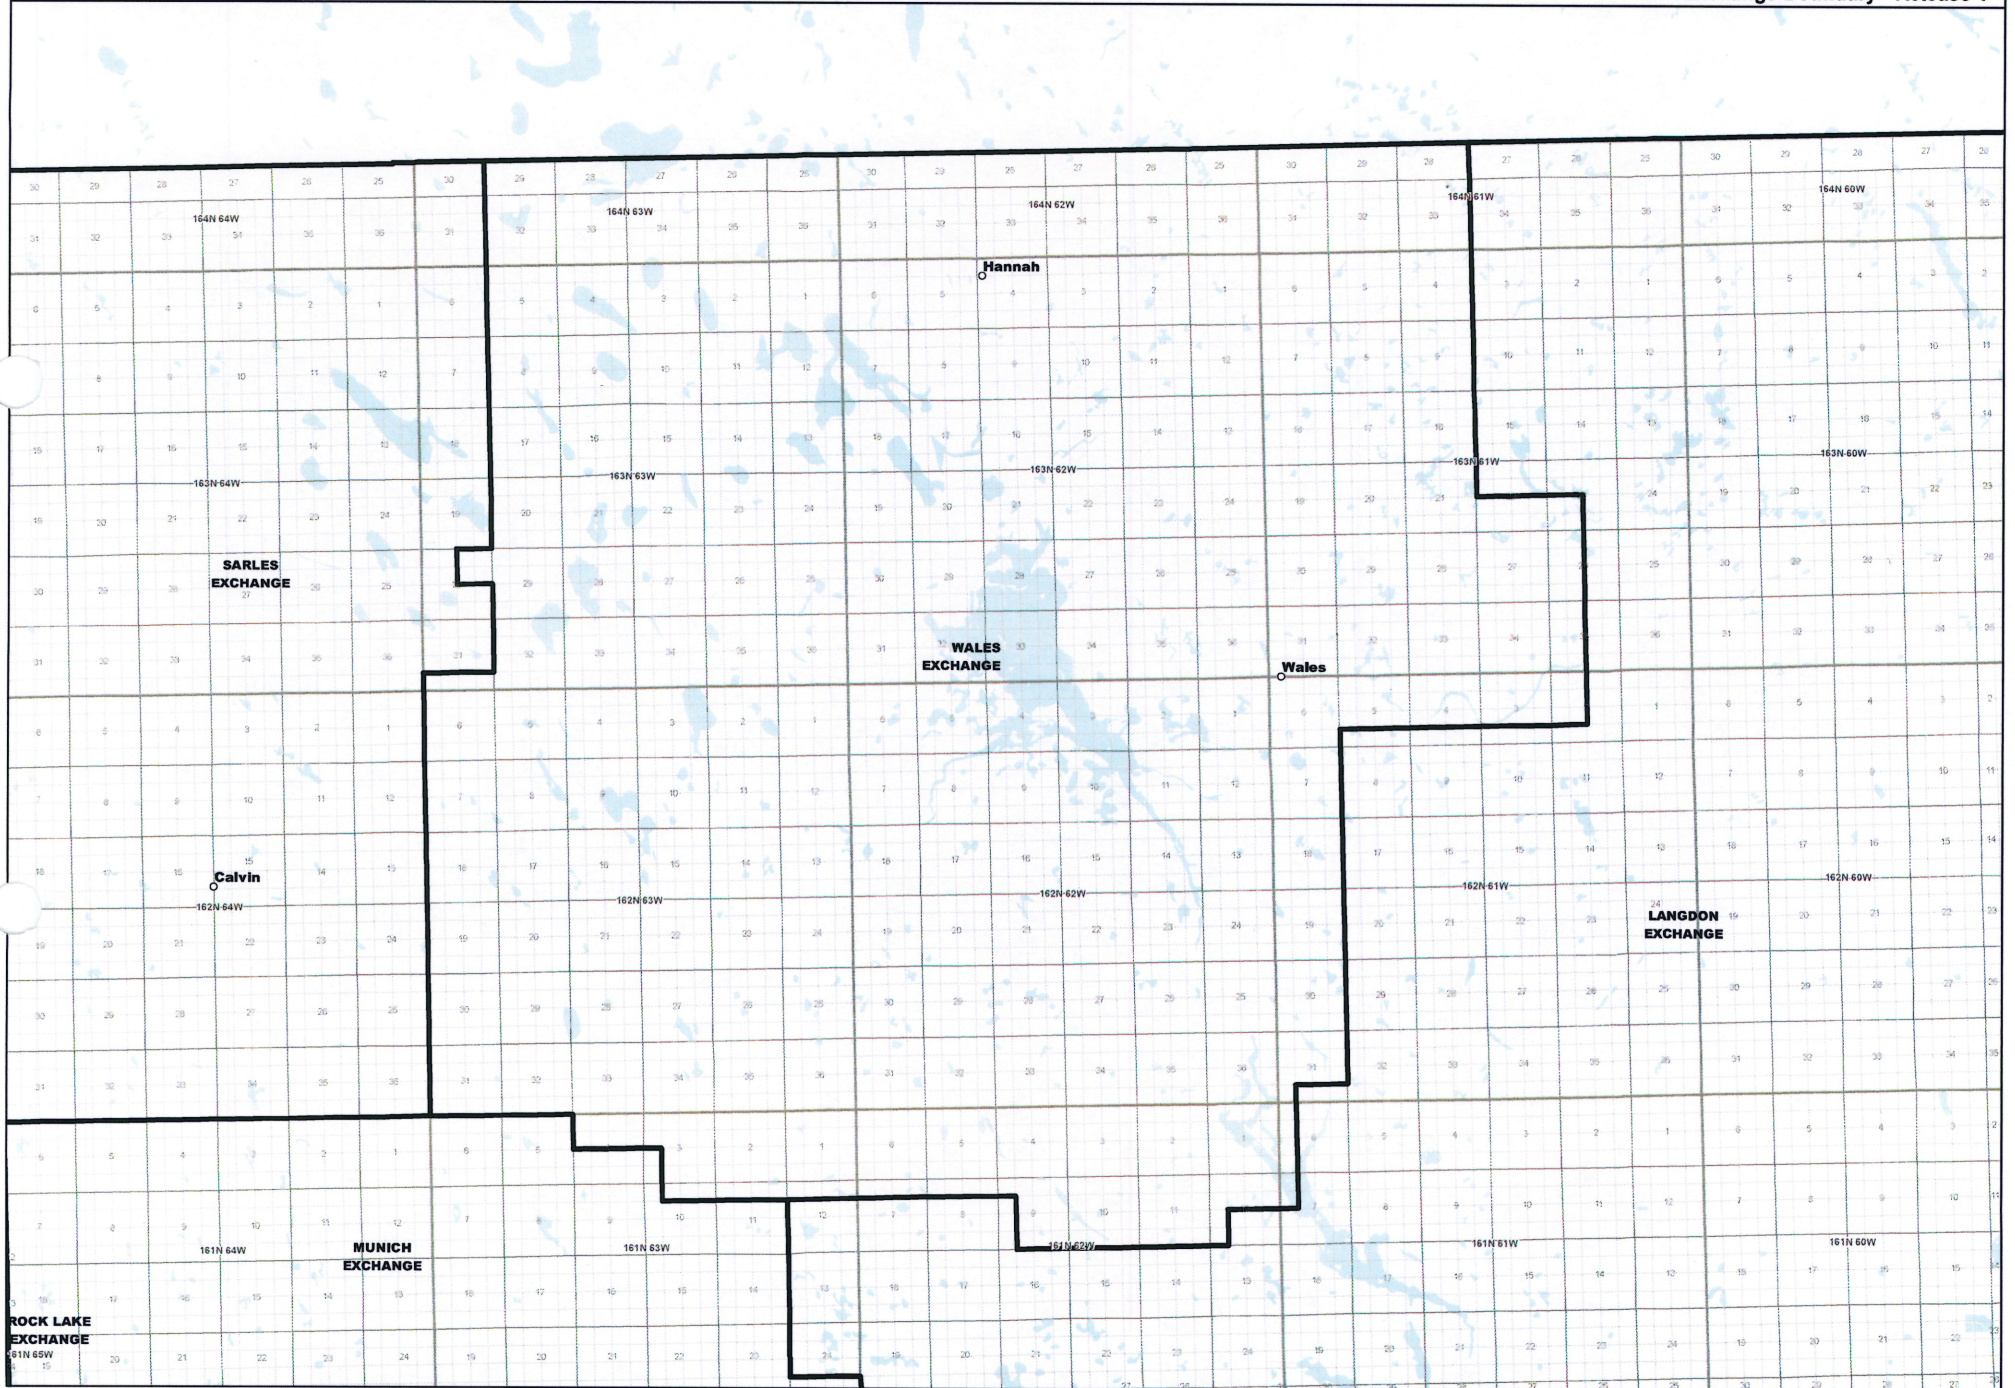

Date: 5/22/2013

Page 3 of 7

Exchange Boundary - Release 1

**NORTH DAKOTA EXCHANGE BOUNDARY MAP**  
**UNITED TELEPHONE MUTUAL AID CORPORATION**  
**SARLES EXCHANGE**

Date: 5/22/2013

Page 5 of 7

— Exchange Boundary - Release 1

**NORTH DAKOTA EXCHANGE BOUNDARY MAP**  
UNITED TELEPHONE MUTUAL AID CORPORATION  
WALES EXCHANGE

Date: 5/22/2013

Page 6 of 7

— Exchange Boundary - Release 1

**NORTH DAKOTA EXCHANGE BOUNDARY MAP**  
**UNITED TELEPHONE MUTUAL AID CORPORATION**  
**WALHALLA EXCHANGE**