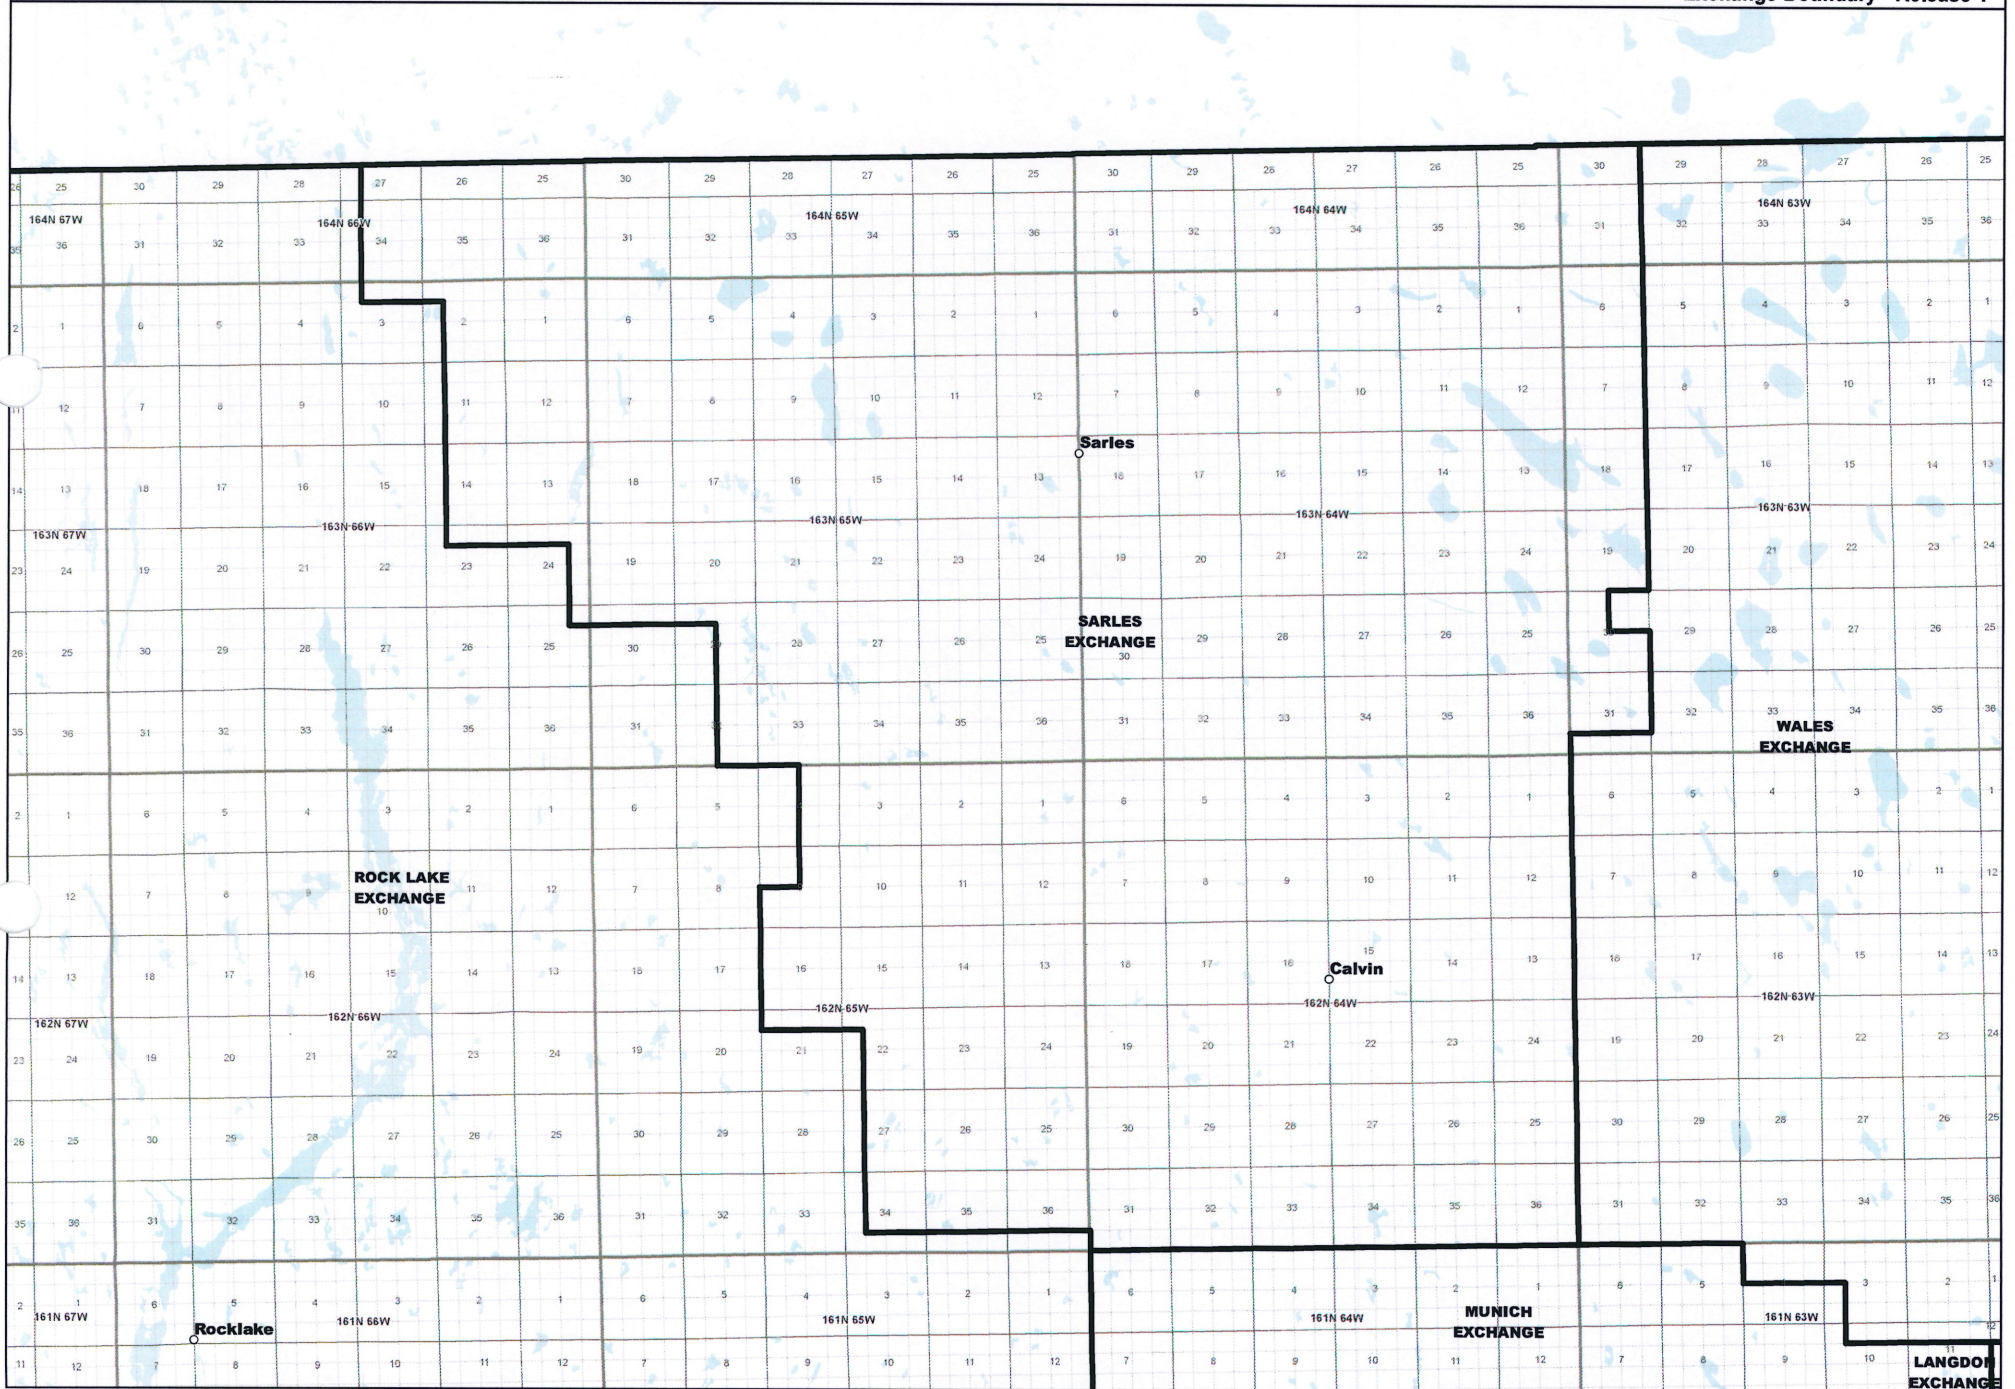

Date: 5/22/2013

Page 3 of 7

Exchange Boundary - Release 1

**NORTH DAKOTA EXCHANGE BOUNDARY MAP**  
**UNITED TELEPHONE MUTUAL AID CORPORATION**  
**SARLES EXCHANGE**

Date: 5/22/2013

Page 5 of 7

— Exchange Boundary - Release 1

**NORTH DAKOTA EXCHANGE BOUNDARY MAP**  
UNITED TELEPHONE MUTUAL AID CORPORATION  
WALES EXCHANGE

Date: 5/22/2013

Page 6 of 7

— Exchange Boundary - Release 1

**NORTH DAKOTA EXCHANGE BOUNDARY MAP**  
**UNITED TELEPHONE MUTUAL AID CORPORATION**  
**WALHALLA EXCHANGE**