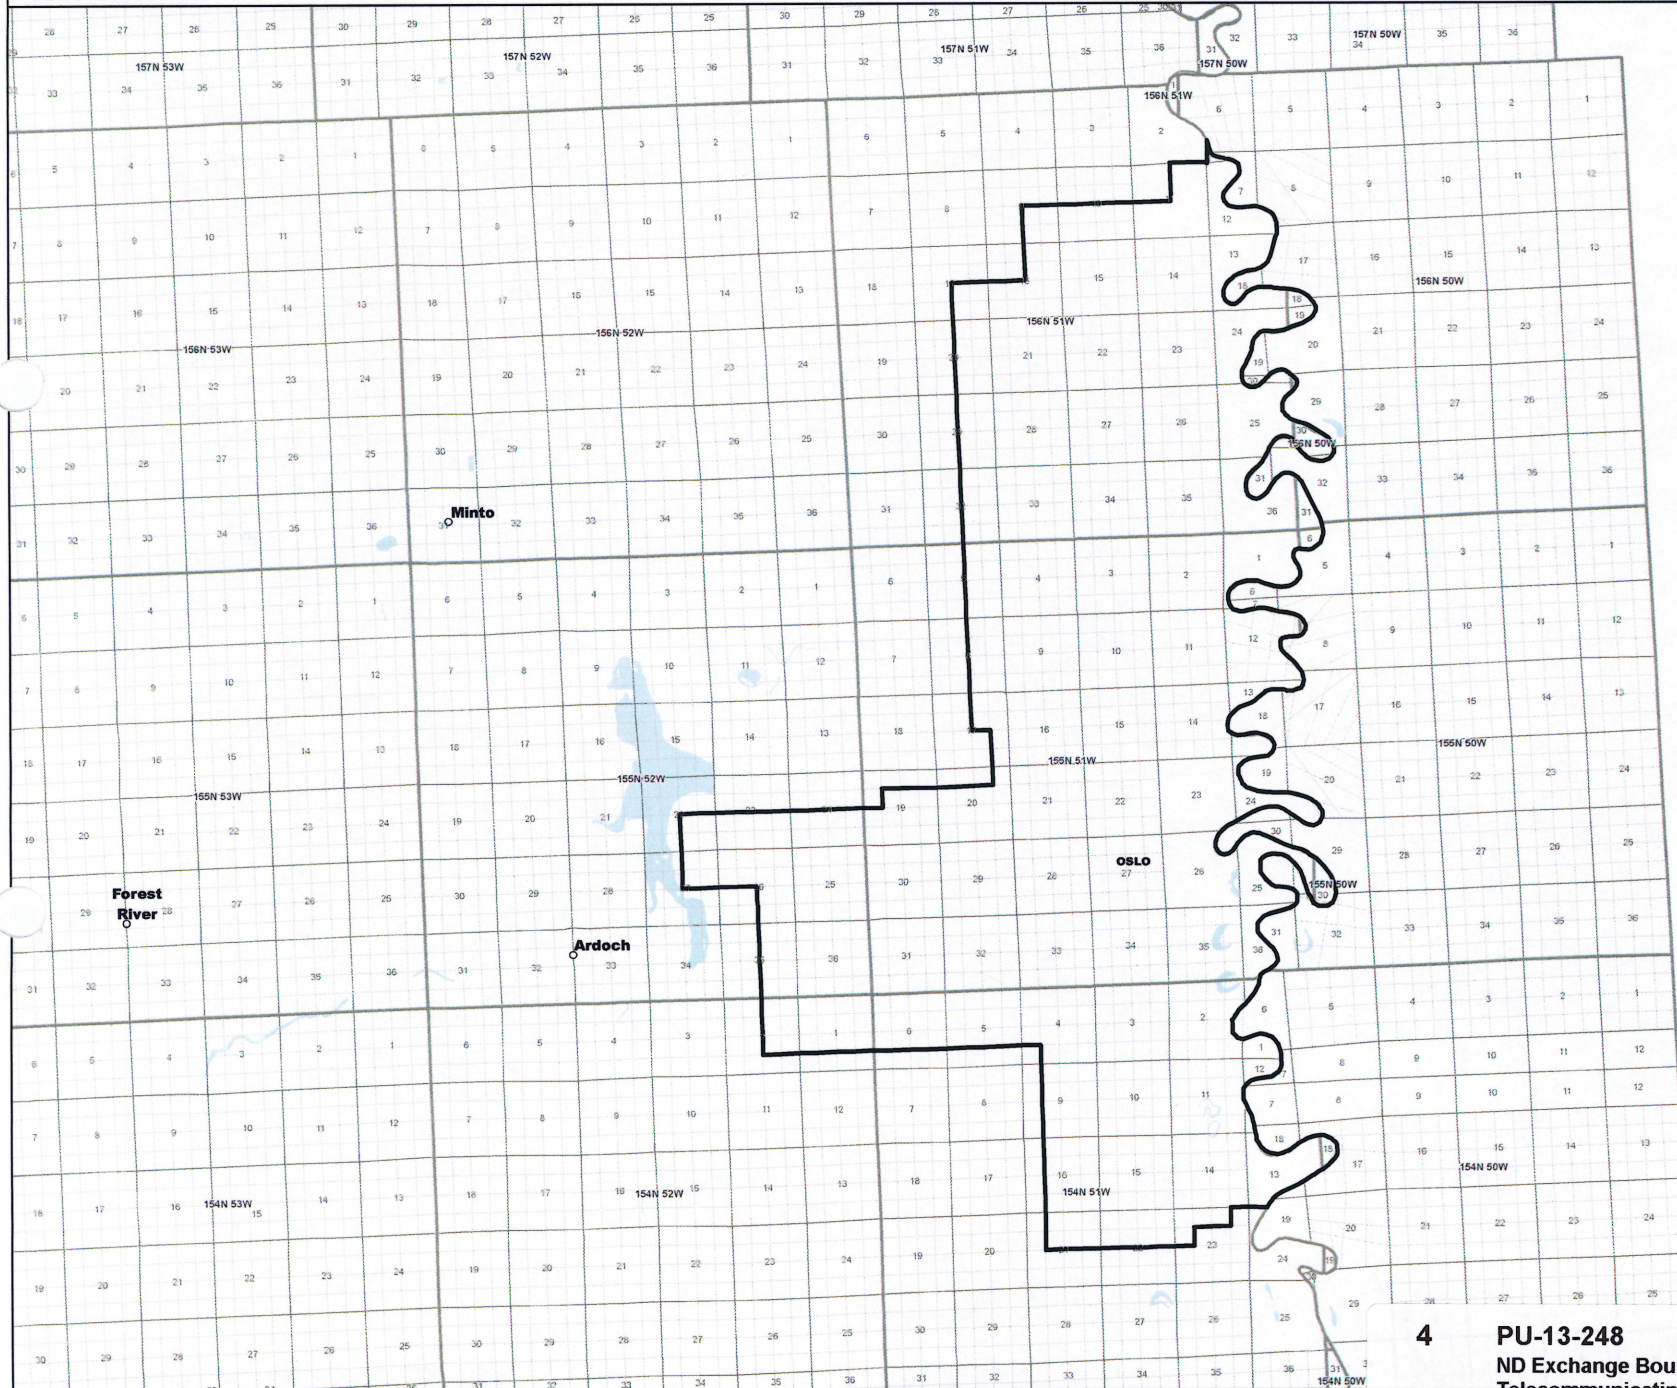

**NORTH DAKOTA EXCHANGE BOUNDARY MAP**  
**CITIZENS TELECOMMUNICATIONS COMPANY OF MINNESOTA, LLC**  
**OSLO EXCHANGE**

Date: 5/22/2013

Page 1 of 1

— Exchange Boundary - Release 1

4

**PU-13-248** Filed: 5/22/2013 Pages: 1  
**ND Exchange Boundary Map- Citizens  
Telecommunications Company of Minnesota, LLC**