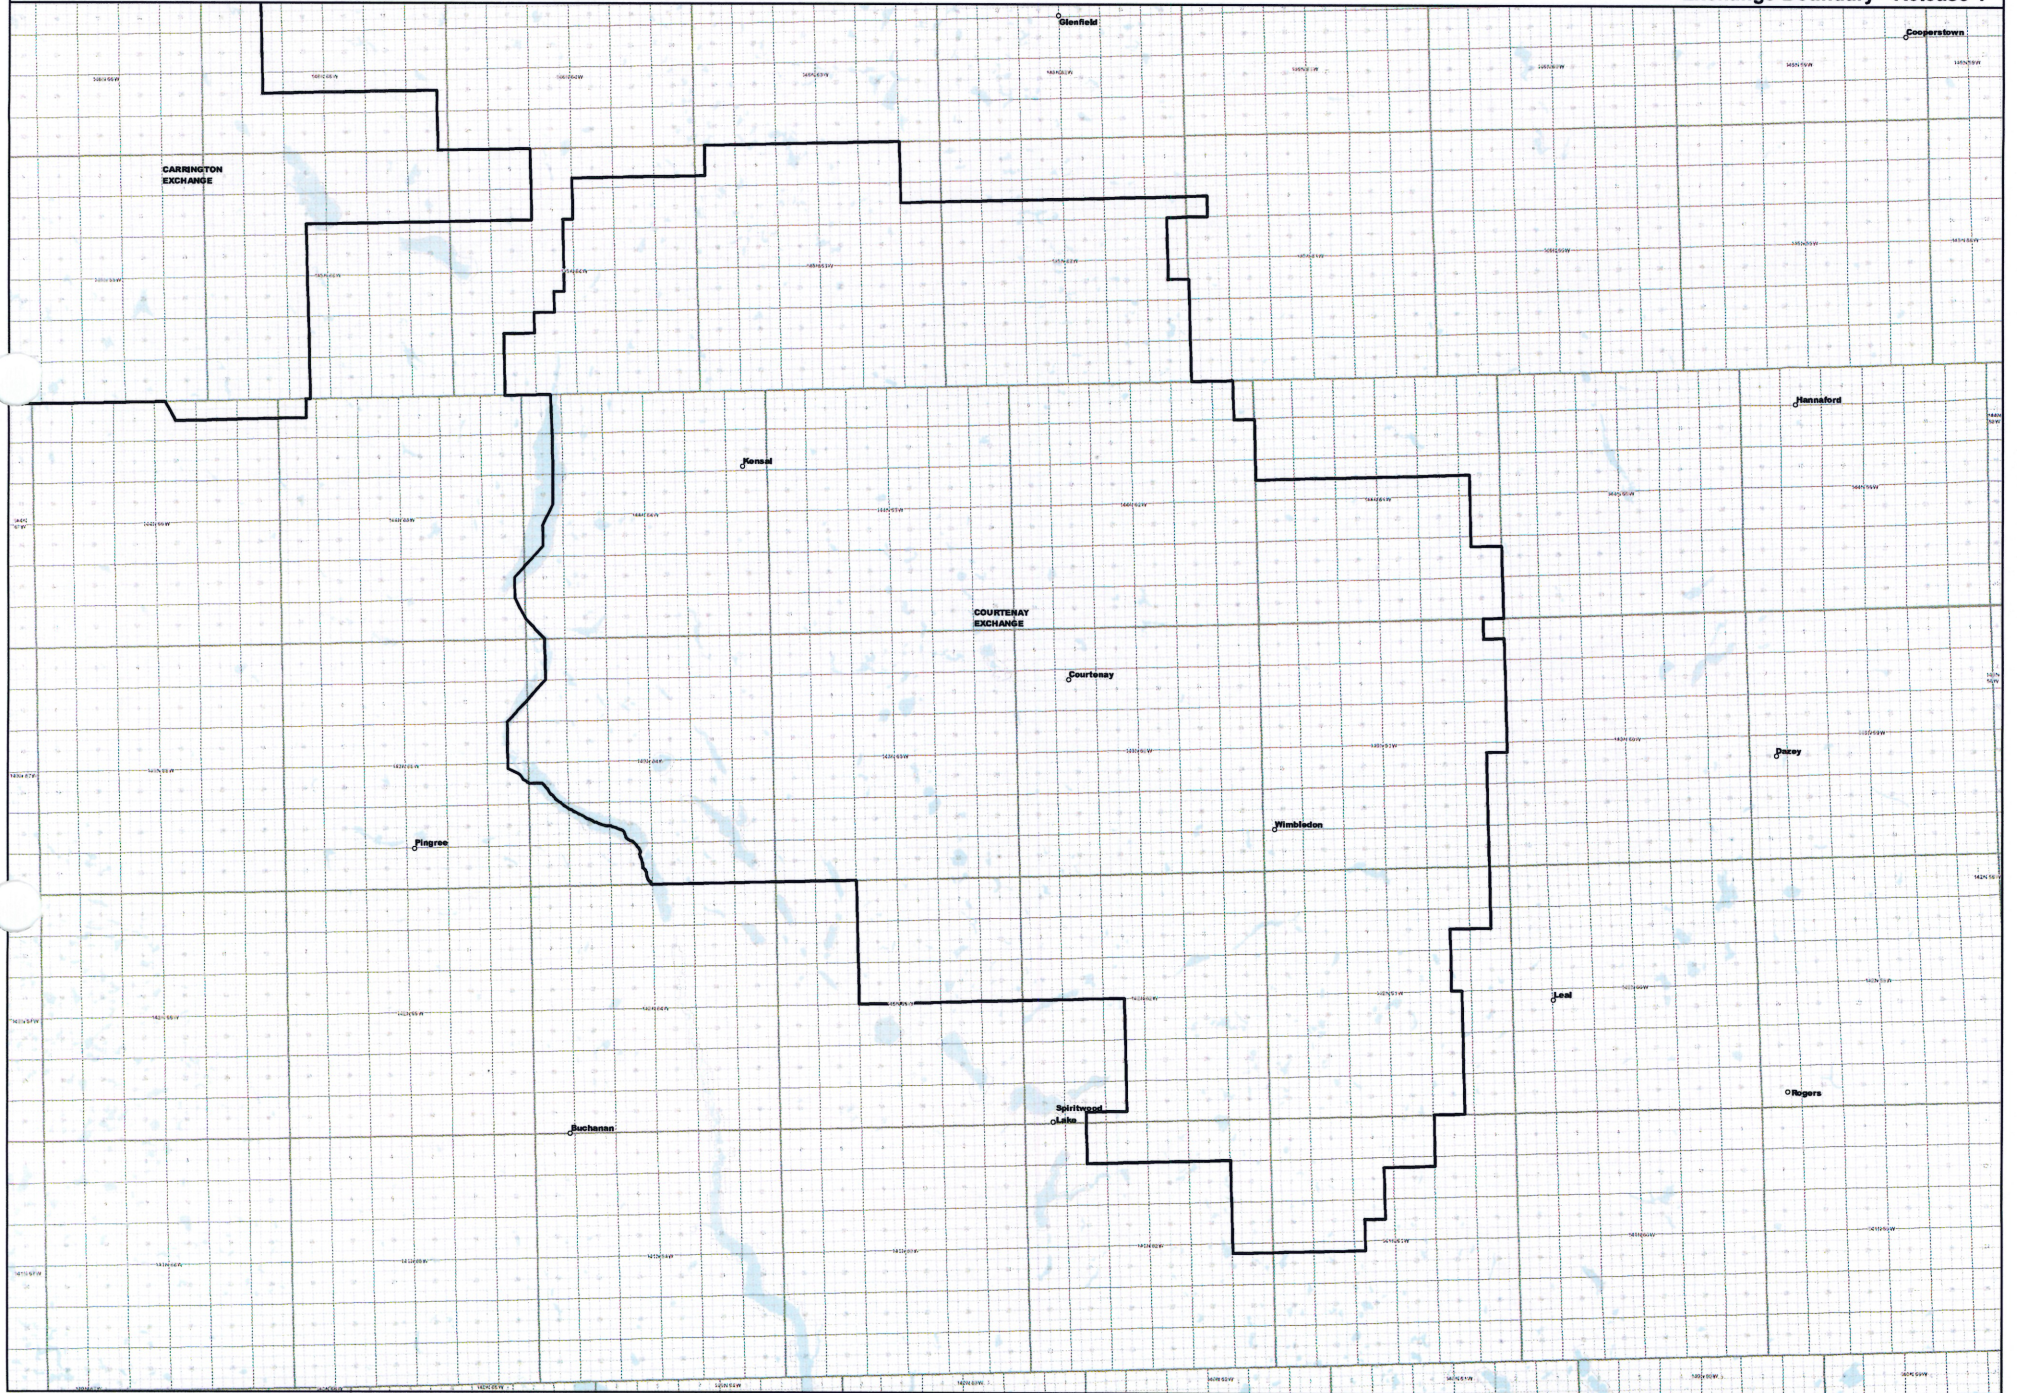

NORTH DAKOTA EXCHANGE BOUNDARY MAP
DAKOTA CENTRAL TELECOM I, INC.
COURTENAY EXCHANGE

Date: 5/22/2013

Page 2 of 4

— Exchange Boundary - Release 1

NORTH DAKOTA EXCHANGE BOUNDARY MAP
DAKOTA CENTRAL TELECOM I, INC.
STREETER EXCHANGE

Date: 5/22/2013

Page 4 of 4

— Exchange Boundary - Release 1